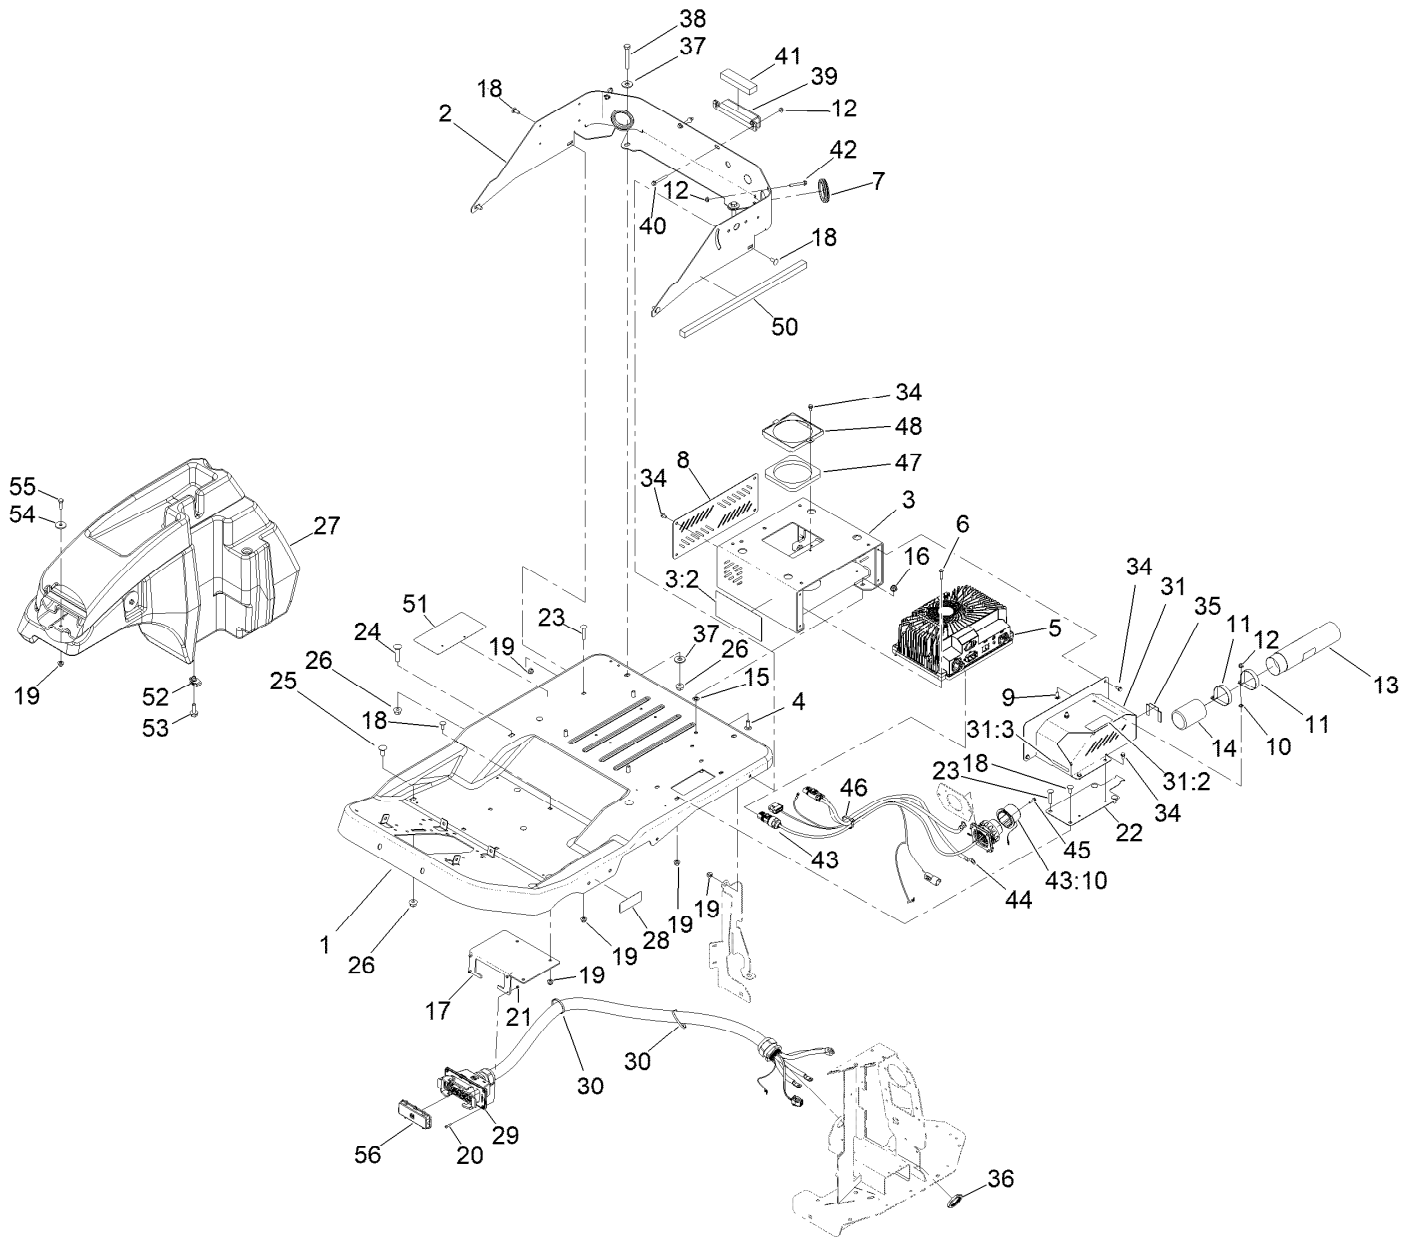

Platform Assembly

Platform Assembly (continued)

<i>Ref.</i>	<i>Part Number</i>	<i>Qty.</i>	<i>Description</i>	<i>Ref.</i>	<i>Part Number</i>	<i>Qty.</i>	<i>Description</i>
1	144-4030-01	1	Platform-Stamped	30	3290-379	2	Tie-Cable
2	161-7626-03	1	Shield-Platform, Rear	31	161-7642	1	Cover ASM
3	147-5144	1	Seat Base ASM	31:2	161-2468	1	Decal-Release, Brake
3:2	139-6215	1	Decal-Warning	31:3	133-8061	1	Decal-Warning
4	3231-22	4	Screw-CARR	34	32144-4	9	Screw-HWH
5	147-5148	1	Charger-Onboard, 3.3Kw	35	147-5147	3	Trim
6	132-6777	4	Screw-Twh Thd Roll	36	32180-563	1	Nut - Locknut, M40X1.5
7	240-12	2	Grommet-Rubber	37	3256-40	4	Washer-Flat
8	147-5139-01	1	Plate-Cover, RH	38	324-12	2	Screw-HH
9	1-807512	2	Bolt-CARR	39	139-2166-0P	1	Bracket-Hood Support
10	104-8310	2	Ring-Retaining	40	3234-34	2	Screw-HHF
11	107-1865	2	R-Clamp	41	139-6202	1	Foam-Strip
12	104-7201	6	Nut-HF, NI	42	125-4287	2	Screw-HHF
13	104-7050	1	Tube-Manual	43	122-3367	1	Harness-Wire, AC Charger
14	104-7048	1	Cap-Housing	43:10	32180-579	1	Cover-Scame, Tethered, White
15	107-3154	4	Nut-Push	44	122-3390	1	Harness-Wire, DC Charger
16	104-8301	4	Nut-HF, NI	45	100-4351	4	Screw-HWH
17	147-2073-0P	1	Brkt-Connector	46	3290-378	1	Tie-Cable
18	3230-23	9	Bolt-CARR	47	161-2462	1	Foam-Baffle
19	104-8300	14	Nut-HF, NI	48	161-2460-0P	1	Baffle ASM, Welded
20	119-7444	4	Screw-HSBH	50	139-6207	1	Foam-Strip
21	140-3749	4	Nut-Lock Rohs	51	161-2469	1	Decal-Service, Gm E3200
22	147-2096-01	1	Plate-Cover	52	140-1146	1	Nut-Clip, U
23	116-0629	4	Screw-CARR	53	33105-030	1	Screw-HHF
24	3232-5	2	Screw-CARR	54	105-3048	1	Washer-Flat
25	3232-1	2	Screw-CARR	55	322-5	1	Screw-HH
26	114-8417	6	Nut-HF, NI	56	32180-636	1	Cover-Harting, Han 24B, Plastic
27	147-2093	1	Storage Bin ASM				
28	106-9206	2	Decal-Torque, Wheel				
29	122-2784	1	Harness-Wire, Machine