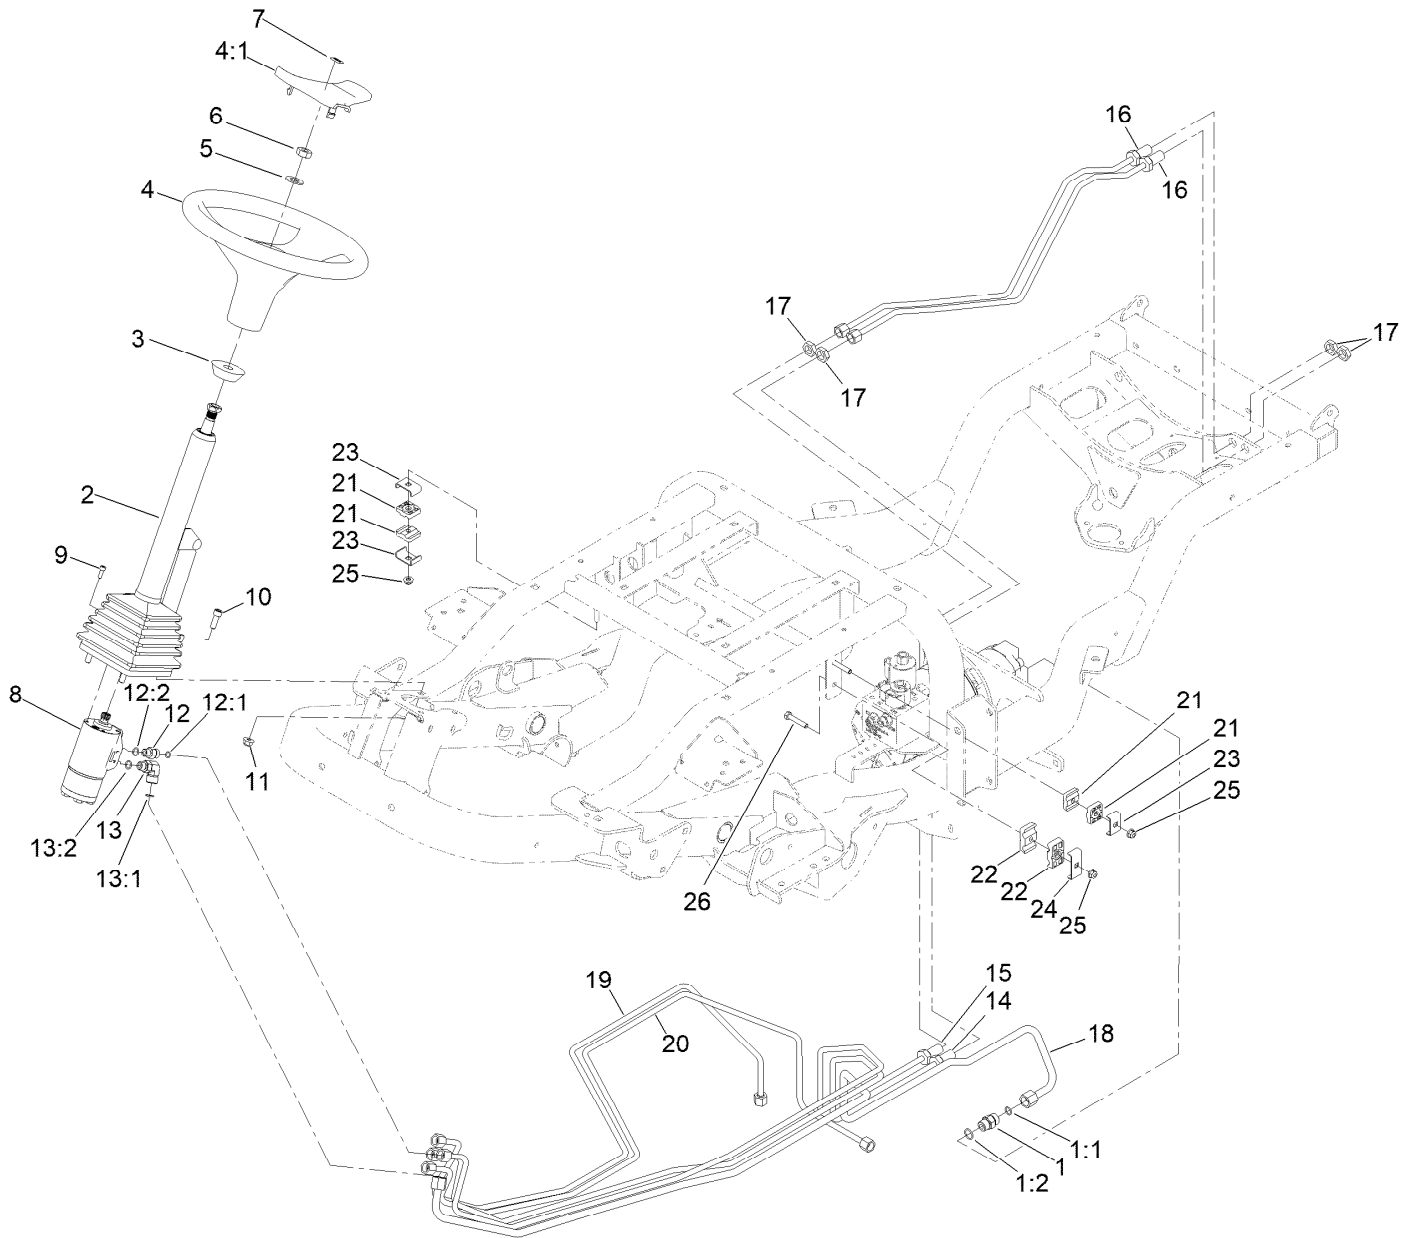

Steering Assembly

Steering Assembly (continued)

<i>Ref.</i>	<i>Part Number</i>	<i>Qty.</i>	<i>Description</i>	<i>Ref.</i>	<i>Part Number</i>	<i>Qty.</i>	<i>Description</i>
1	340-4	1	Fitting-Straight	13	340-99	1	Fitting-HYD, 90 DEG
1:1	237-30	1	O-Ring	13:1	237-30	1	O-Ring
1:2	237-79	1	O-Ring	13:2	237-42	1	O-Ring
2	139-0857	1	Column-Steering, Tilt	14	147-2050	1	Hydraulic Line ASM
3	93-5429	1	Collar-Foam	15	147-2052	1	Hydraulic Line ASM
4	98-1471	1	Wheel-Steering	16	147-2051	2	Hydraulic Line ASM
4:1	98-1468	1	Cover-Wheel, Steering	17	340-70	4	Nut-Lock
5	3256-27	1	Washer-Flat	18	147-2055	1	Hydraulic Line ASM
6	3296-33	1	Nut-Lock, NI	19	147-2057	1	Hydraulic Line ASM
7	98-1459	1	Decal	20	147-2058	1	Hydraulic Line ASM
8	114-8119	1	Steering Valve ASM	21	56-7973	4	Clamp-Tube
9	105-2409	4	Screw-HSH	22	56-7976	2	Clamp-Tube
10	3274-7	4	Screw-HSH	23	119-1418	3	Plate-Clamp, Short
11	104-8301	4	Nut-HF, NI	24	119-1419	1	Plate-Clamp
12	340-2	4	Fitting-Straight	25	104-8300	3	Nut-HF, NI
12:1	237-22	1	O-Ring	26	322-9	2	Screw-HH
12:2	237-42	1	O-Ring