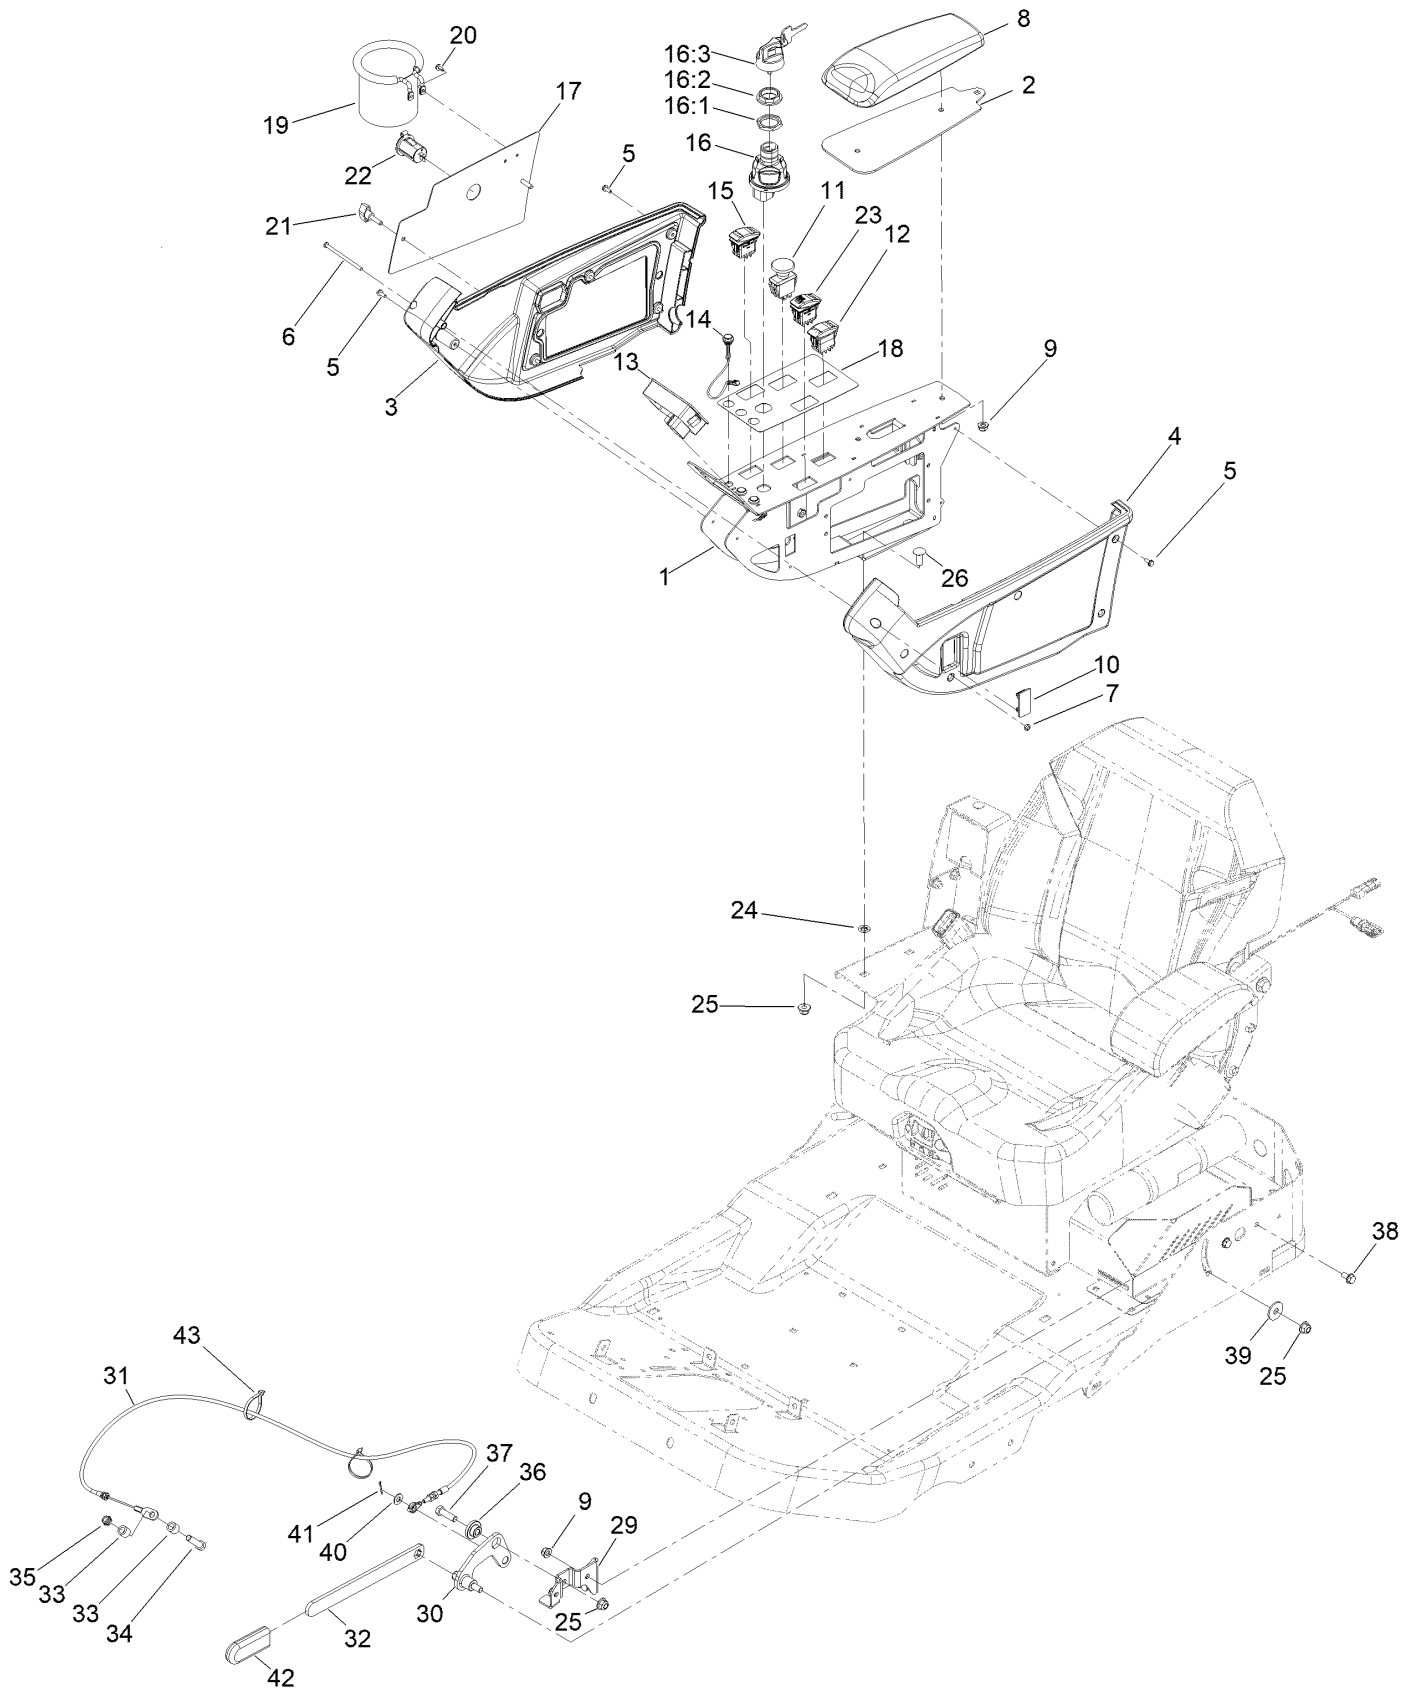

Control Console Assembly

Control Console Assembly (continued)

<i>Ref.</i>	<i>Part Number</i>	<i>Qty.</i>	<i>Description</i>	<i>Ref.</i>	<i>Part Number</i>	<i>Qty.</i>	<i>Description</i>
1	145-1040-03	1	Panel ASM, Welded	20	104-2065	2	Screw-HWH
2	138-4548-03	1	Plate-Spacer, Console Pad	21	126-5846	2	Knob-T
3	108-7605	1	Cover-RH	22	140-7955	1	Port-Power, USB
4	108-7604	1	Cover-LH	23	122-3518	1	Switch-Rocker, On-None-On
5	32144-112	10	Screw-HWH	24	107-3154	2	Nut-Push
6	3250-22	1	Screw-PPH	25	104-8301	4	Nut-HF, NI
7	3296-12	1	Nut-Lock, NI	26	3231-22	2	Screw-CARR
8	131-9637	1	Armrest-Quick Find	29	161-7620-03	1	Bracket-Cable, Release
9	104-8300	4	Nut-HF, NI	30	161-7621-03	1	Lever ASM, Release
10	99-7420	1	Plug-Hole	31	161-2467	1	Cable-Release, Brake
11	93-9999	1	Switch-PTO	32	161-7627-0P	1	Lever-Extension, Release
12	122-0304	1	Switch-Rocker, (On)-Off-(On)	33	93-9847	2	Spacer
13	122-1201	1	Module-Display	34	323-8	1	Screw-HH
14	136-9678	3	Switch-Pushbutton	35	121-4600	1	Nut-Hex
15	122-2854	1	Switch-Rocker, On-On-(On)	36	126-5989	1	Pivot-Flange
16	122-2513	1	Switch-Ignition, Suns	37	323-7	1	Screw-HH
16:1	121-5160	1	Nut-Hex	38	3234-7	2	Screw-HHF
16:2	122-2704	1	Nut-Face, M22 (Plastic)	39	93-8806	1	Washer-Hardened
16:3	121-5162	1	Set-Key, Ignition	40	107-0279	1	Washer
17	147-2144-03	1	Cover ASM, Welded	41	3272-4	1	Pin-Cotter
18	147-2074	1	Decal-Console	42	119-1846	1	Grip
19	161-8355	1	Cup Holder ASM	43	3290-378	2	Tie-Cable