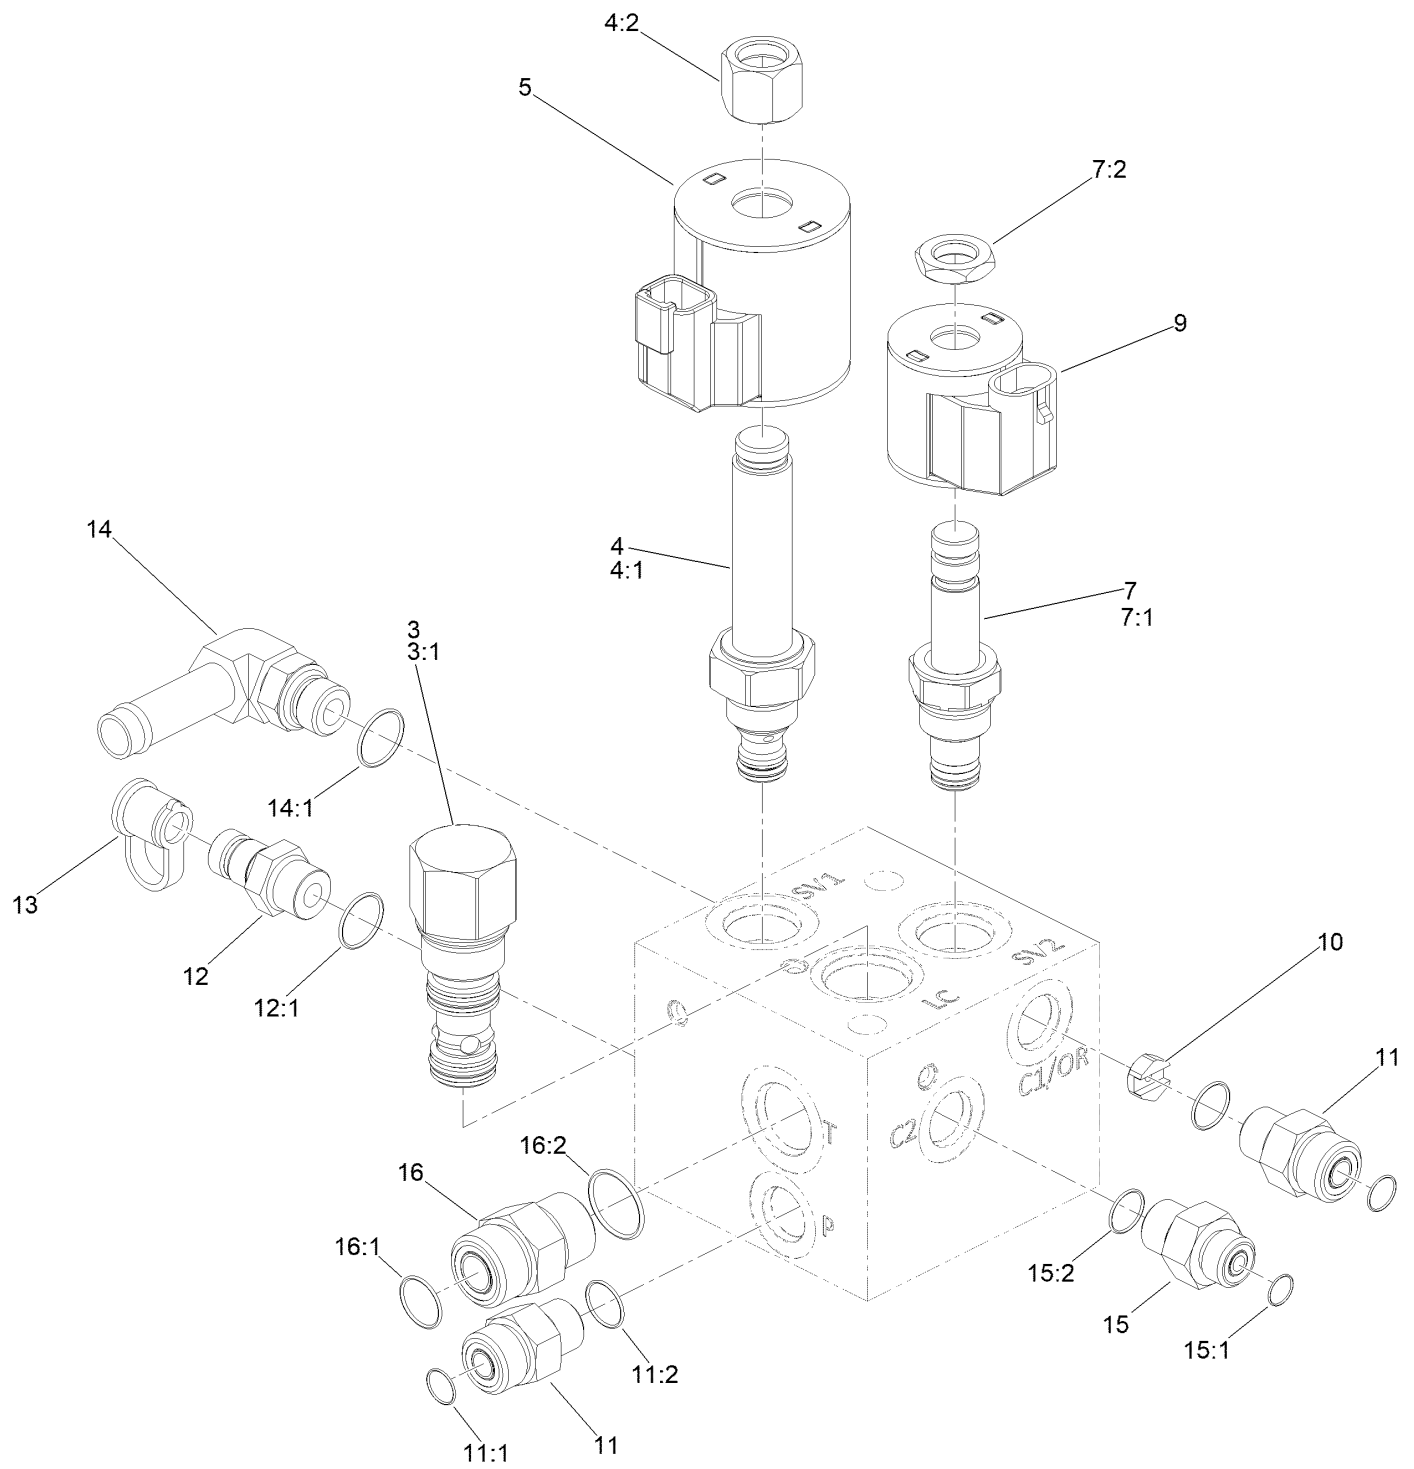

Steering/Lift Manifold Assembly No. 145-0939

Steering/Lift Manifold Assembly No. 145-0939 (continued)

<i>Ref.</i>	<i>Part Number</i>	<i>Qty.</i>	<i>Description</i>	<i>Ref.</i>	<i>Part Number</i>	<i>Qty.</i>	<i>Description</i>
3	105-9153	1	Element-Logic, Vented	11:2	237-42	1	O-Ring
3:1	119-2159	1	Seal Kit	12	59-7410	1	Fitting-Diagnostic
4	147-2117	1	Valve-Relief, Proportional	12:1	237-42	1	O-Ring
4:1	126-9388	1	Seal Kit	13	354-79	1	Cap-Dust
4:2	130-8180	1	Nut-Coil (9/16-24 Unef-2B)	14	109-6449	1	Fitting-Elbow, 90
5	119-4619	1	Coil-Solenoid	14:1	237-42	1	O-Ring
7	112-9206	1	Solenoid Valve ASM	15	340-1	1	Fitting-Straight
7:1	105-9156	1	Seal Kit	15:1	237-21	1	O-Ring
7:2	110-2634	1	Nut-Coil	15:2	237-42	1	O-Ring
9	110-0497	1	Coil-Solenoid	16	340-4	1	Fitting-Straight
10	139-6296	1	Orifice-Check 0.100 DIA	16:1	237-30	1	O-Ring
11	340-2	2	Fitting-Straight	16:2	237-79	1	O-Ring
11:1	237-22	1	O-Ring