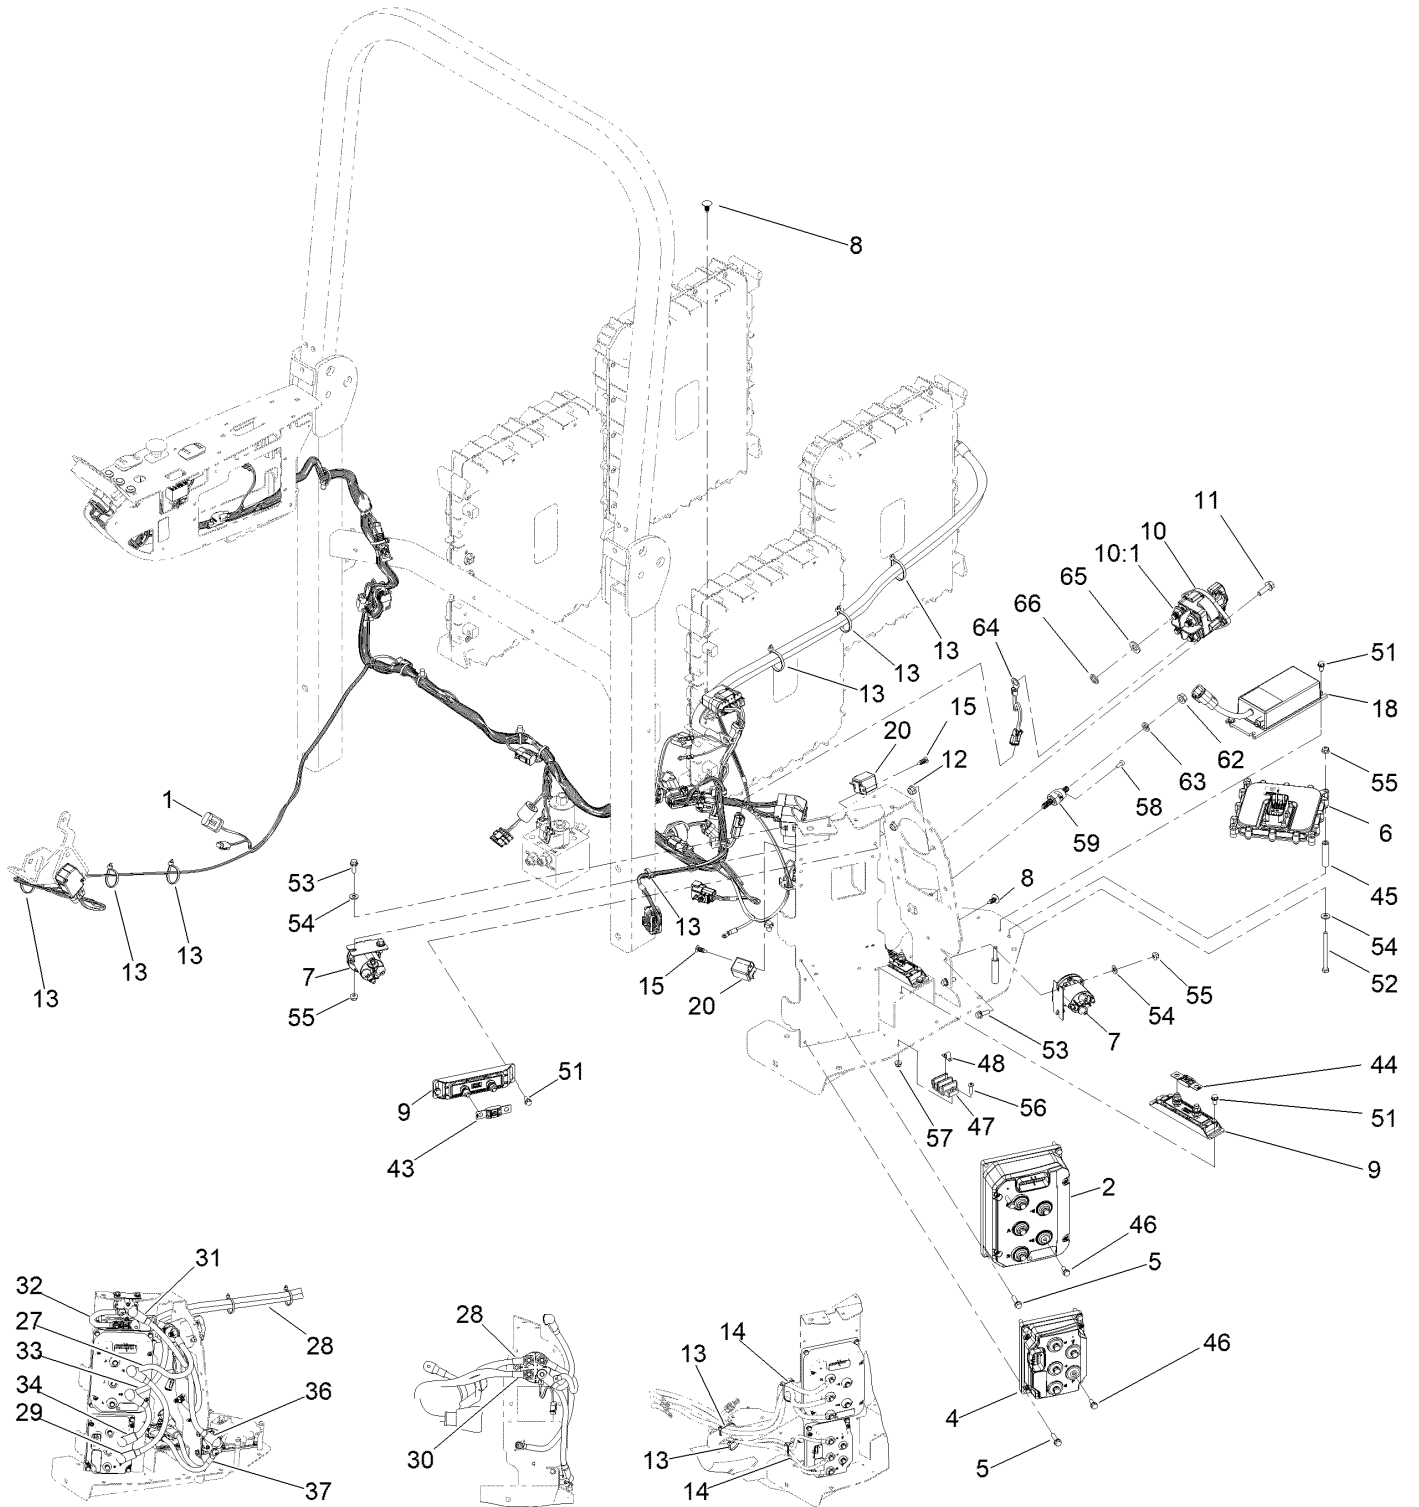

Electrical Assembly

Electrical Assembly (continued)

<i>Ref.</i>	<i>Part Number</i>	<i>Qty.</i>	<i>Description</i>	<i>Ref.</i>	<i>Part Number</i>	<i>Qty.</i>	<i>Description</i>
1	122-2328	1	Harness-Wire, Main	36	122-2697	1	Cable-Battery, Rd ASM
2	147-5068	1	Inv/Ctrlr-48V	37	122-2699	1	Cable-Battery, Rd ASM
4	145-7270	1	Inv/Ctrlr-48V	43	122-2561	1	Fuse-200A
5	32144-86	8	Screw-HWHTF	44	122-2559	2	Fuse-100 Amp
6	122-2498	1	Controller	45	145-1145	4	Spacer
7	145-3542	2	Contacto-DC, 12V	46	145-5782	10	Screw-Sems
8	117-2382	2	Plug-Plastic	47	42862	1	Block-Terminal, Ground
9	145-4958	3	Holder-Fuse	48	42863	1	Strip-Jumper
10	122-0603	1	Switch-Disconnect	51	32144-4	9	Screw-HWH
10:1	33006-00	1	Nut-HF	52	321-20	4	Screw-HH
11	3234-29	2	Screw-HHF	53	120-9678	4	Screw-HHF
12	104-8300	2	Nut-HF, NI	54	3256-22	8	Washer-Flat
13	3290-378	9	Tie-Cable	55	119-4040	8	Nut-HF, NI
14	3290-379	2	Tie-Cable	56	104-2408	2	Screw-HSBH
15	120-6737	2	Plug-Plastic	57	138-0719	2	Nut-HF
18	144-6975	1	Converter DC-DC	58	105-6849	2	Screw-Forming, Thread
20	122-3199	2	Relay - Dg57CM	59	122-2411	1	Block-Junction, Black
27	122-2903	1	Cable-Battery, Bk ASM	62	3290-357	2	Nut-HSF
28	122-2904	1	Cable-Battery, Bk ASM	63	3253-21	2	Washer-Lock
29	122-2690	1	Cable-Battery, Bk ASM	64	122-3326	1	Harness-Wire, Battery Disconnect
30	122-2956	1	Cable-Battery, Rd ASM	65	147-3238	4	Washer-Flat
31	122-2692	1	Cable-Battery, Rd ASM	66	HDW14457	4	Split Lock Washer,1/2,ST/ST,18-8
32	122-2693	1	Cable-Battery, Rd ASM				
33	122-2694	1	Cable-Battery, Rd ASM				
34	122-2695	1	Cable-Battery, Rd ASM