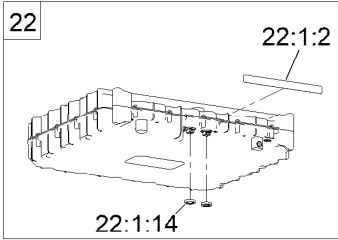

● Not serviced separately

Steering Valve Assembly No. 114-8119

Steering Valve Assembly No. 114-8119 (continued)

<i>Ref.</i>	<i>Part Number</i>	<i>Qty.</i>	<i>Description</i>
1	106-6716	1	Seal Kit

Battery Assembly