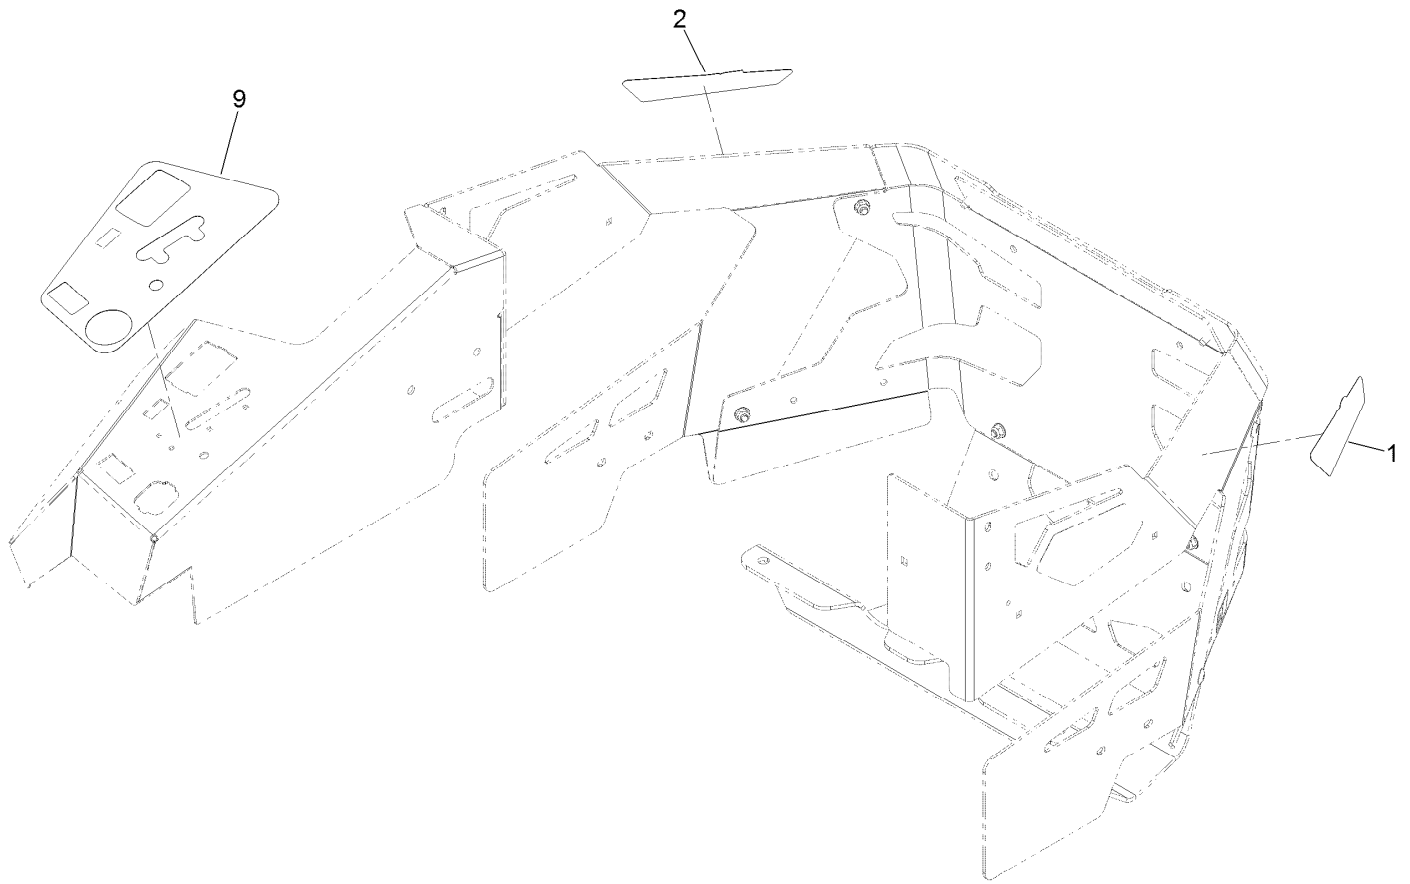

Decal Assembly

Decal Assembly (continued)

<i>Ref.</i>	<i>Part Number</i>	<i>Qty.</i>	<i>Description</i>
1	144-0438	1	Decal - Pro
2	144-0439	1	Decal - Pro
9	144-0405	1	Decal-Panel, Control