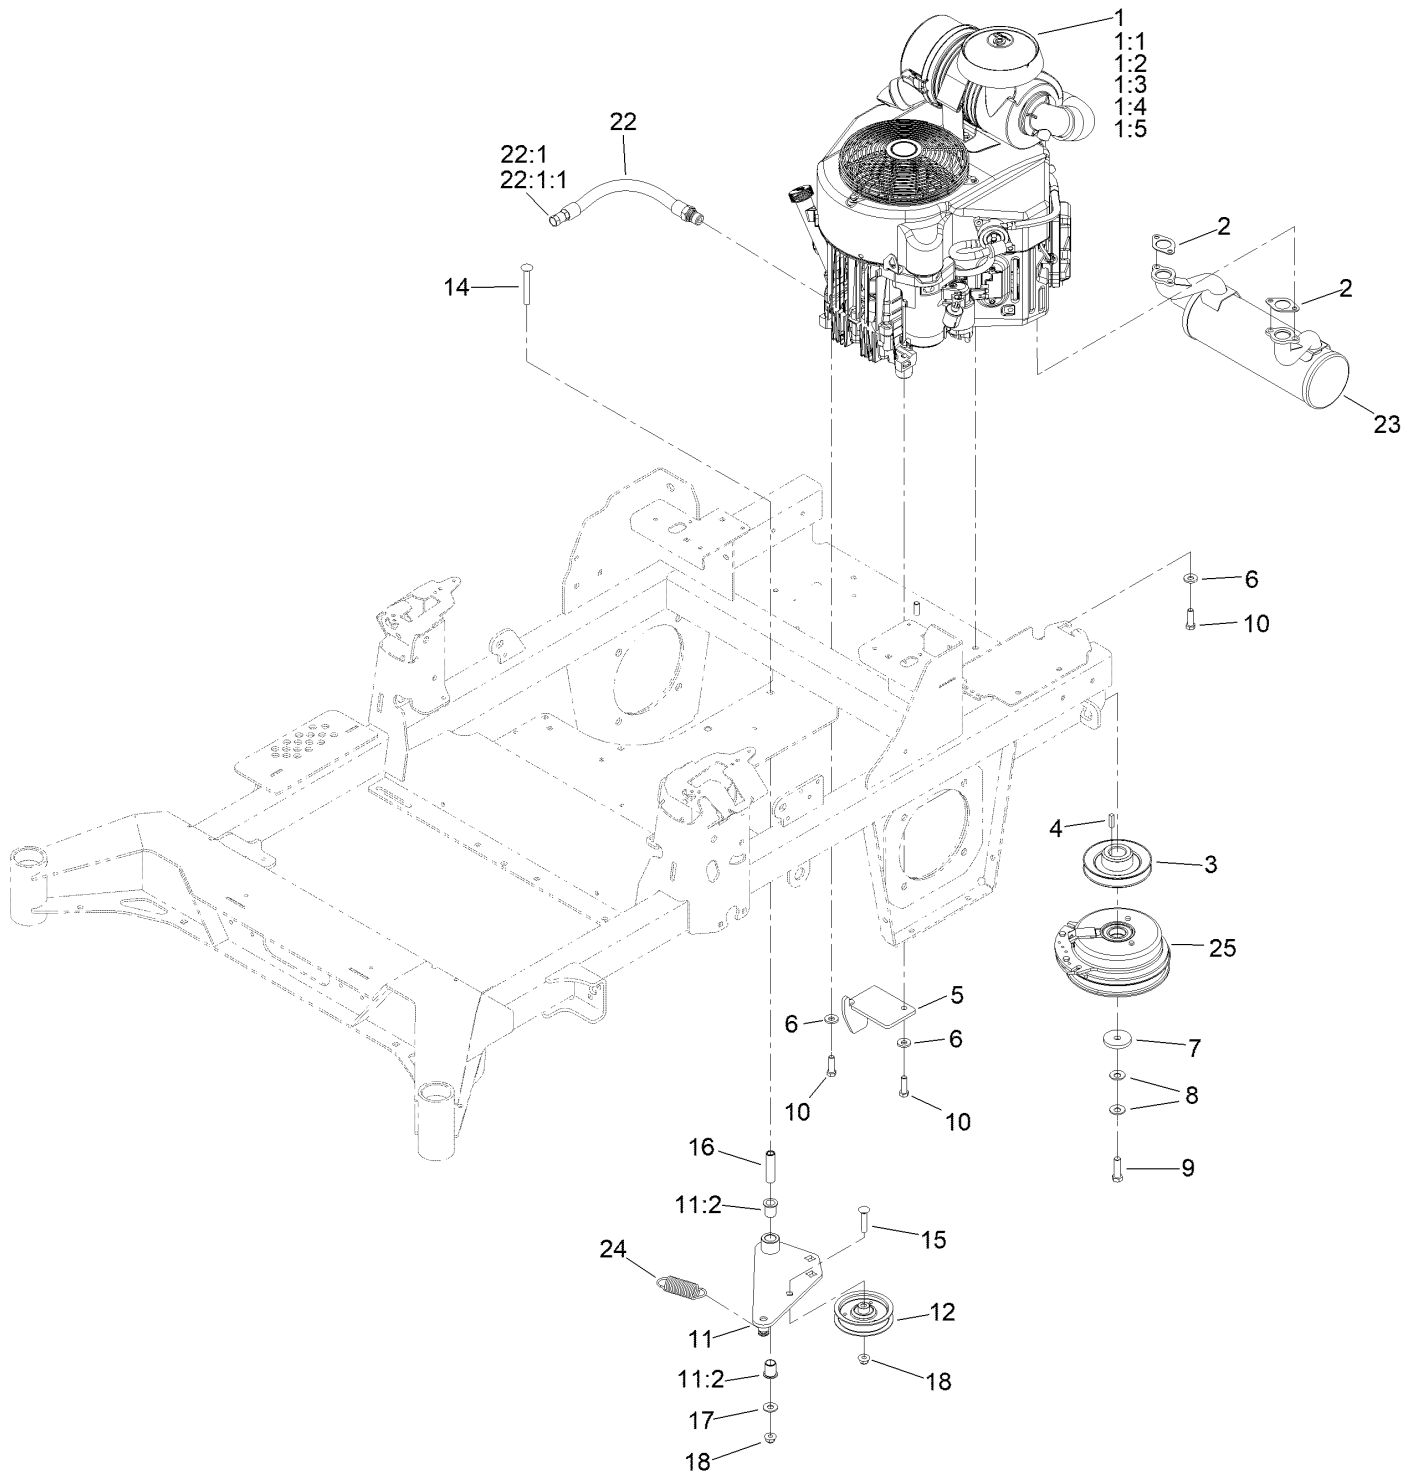

Engine, Clutch and Muffler Assembly

Engine, Clutch and Muffler Assembly (continued)

<i>Ref.</i>	<i>Part Number</i>	<i>Qty.</i>	<i>Description</i>	<i>Ref.</i>	<i>Part Number</i>	<i>Qty.</i>	<i>Description</i>
1		1	Engine - Kawasaki ▲◆	11	144-2671	1	Idler Arm ASM
1:1	119-5852	1	Filter-Oil ●	11:2	138-2573	2	Bushing-Flange
1:2	119-5944	1	Element-Filter, Air (Outer) ●	12	140-4964	1	Pulley-Idler, Flat
1:3	119-5945	1	Element-Filter, Air (Inner) ●	14	3231-42	1	Screw-CARR
1:4	142-6949	1	Filter-Fuel ●	15	3231-29	1	Screw-CARR
1:5	92-2153	2	Plug-Spark ●	16	139-6690	1	Bushing, Idler Pivot
2	1-653313	2	Gasket-Exhaust	17	3256-4	1	Washer-Flat
3	139-6702	1	Sheave, W/Hub	18	104-8301	2	Nut-HF, NI
4	1-807259	1	Key	22	116-4924	1	Engine Oil Drain Hose ASM
5	140-1190	1	Anchor-Clutch	22:1	353-508	1	Plug-HH ■
6	98-5975	4	Washer-Belleville	22:1:1	237-42	1	O-Ring
7	109-6919	1	Washer-Plain	23	126-4360	1	Muffler
8	1-603610	2	Washer-Spring	24	1-653331	1	Spring-Idler
9	109-9761	1	Screw-HH	25	116-1947	1	Clutch
10	323-7	4	Screw-HH				

● Not illustrated
▲ Not serviced separately

■ Torque to 24-26 ft-lb
◆ Obtain parts from www.kawpower.com