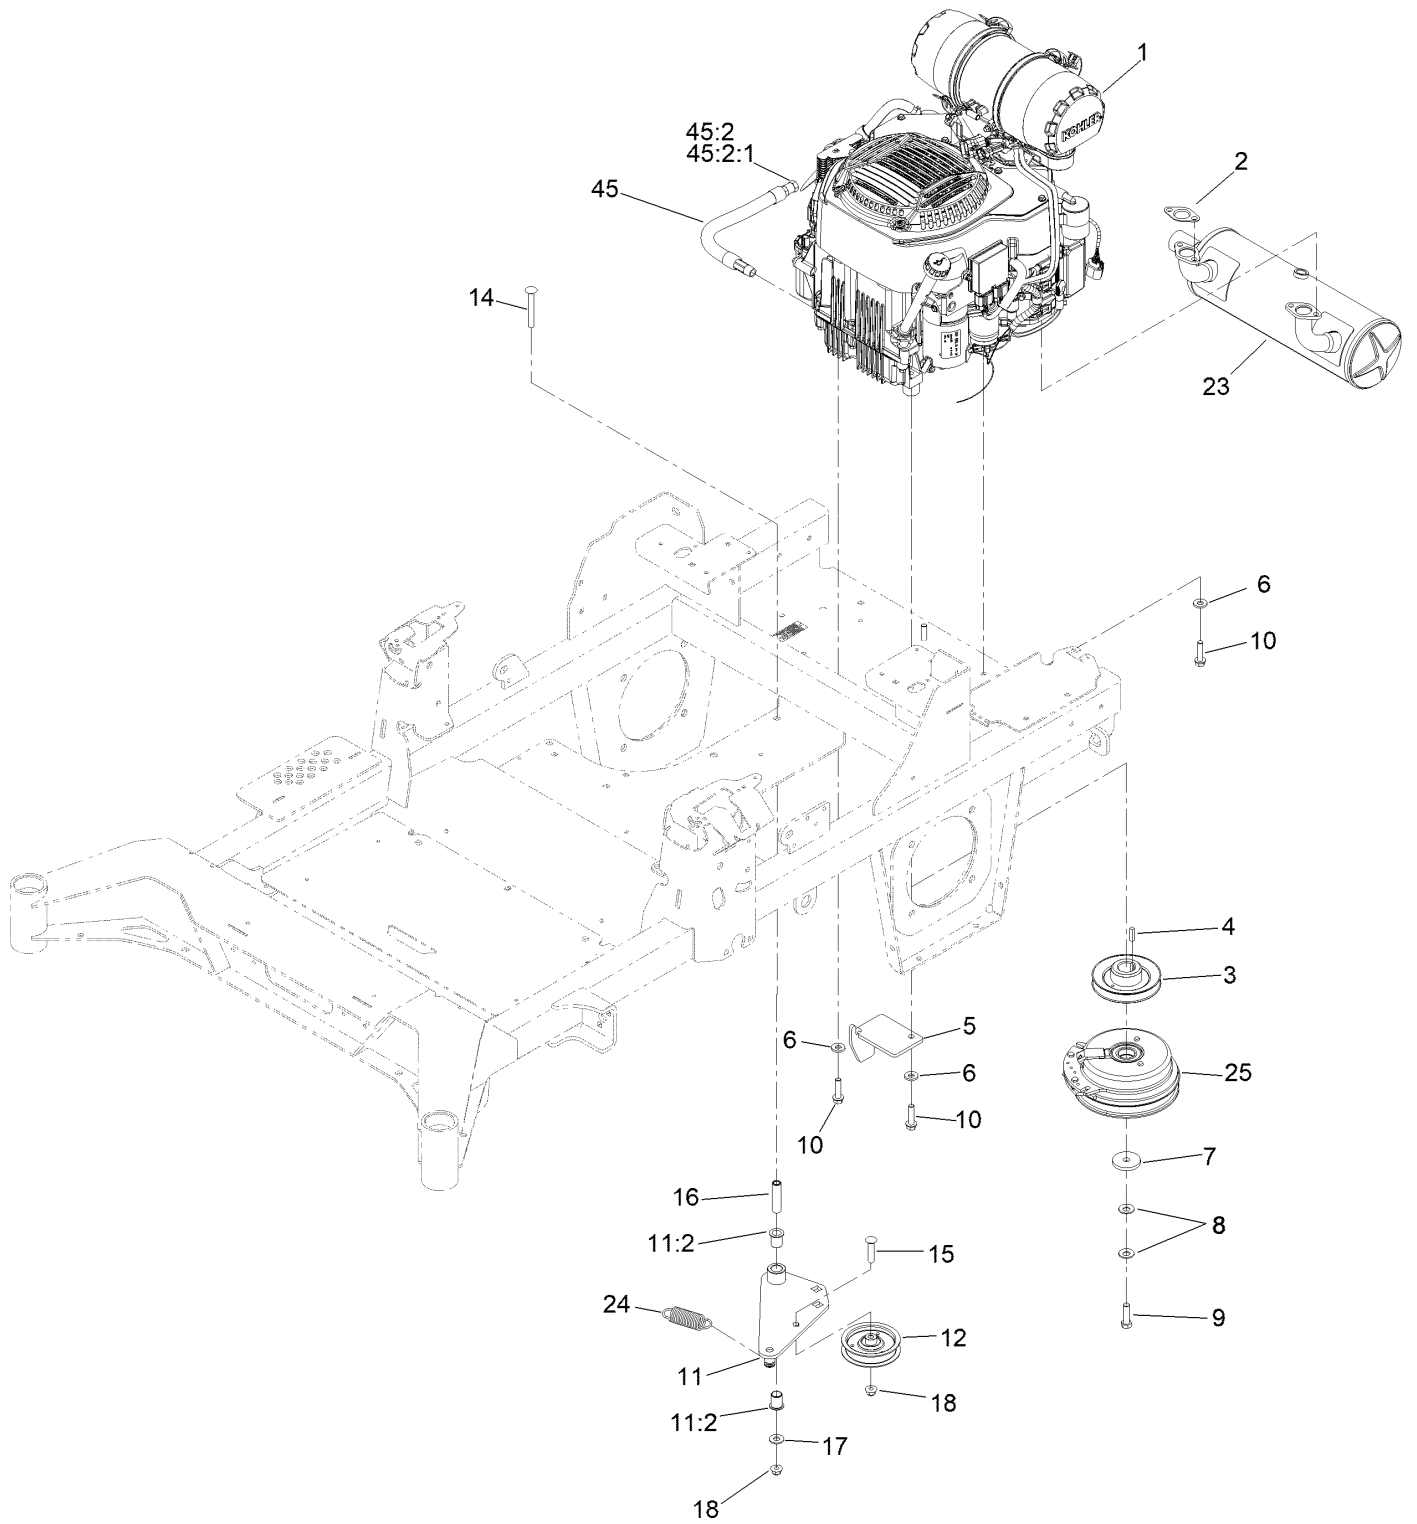

Engine, Clutch and Muffler Assembly

Engine, Clutch and Muffler Assembly (continued)

<i>Ref.</i>	<i>Part Number</i>	<i>Qty.</i>	<i>Description</i>	<i>Ref.</i>	<i>Part Number</i>	<i>Qty.</i>	<i>Description</i>
1		1	Engine-Kohler ■▲	12	140-4964	1	Pulley-Idler, Flat
2	110-6697	2	Gasket-Exhaust	14	3231-42	1	Screw-CARR
3	139-6702	1	Sheave, W/Hub	15	3231-29	1	Screw-CARR
4	1-807259	1	Key	16	139-6690	1	Bushing, Idler Pivot
5	140-1190	1	Anchor-Clutch	17	3256-4	1	Washer-Flat
6	98-5975	4	Washer-Belleville	18	104-8301	2	Nut-HF, NI
7	109-6919	1	Washer-Plain	23	140-7995	1	Muffler-Kohler EFI
8	1-603610	2	Washer-Spring	24	1-653331	1	Spring-Idler
9	109-9761	1	Screw-HH	25	116-1604	1	Clutch
10	32144-102	4	Screw-HWH	45	116-5316	1	Oil Drain Hose ASM
11	144-2671	1	Idler Arm ASM	45:2	353-508	1	Plug-HH ●
11:2	138-2573	2	Bushing-Flange	45:2:1	237-42	1	O-Ring

● Torque to 24-26 ft-lb
▲ Obtain parts from www.kawpower.com

■ Not serviced separately