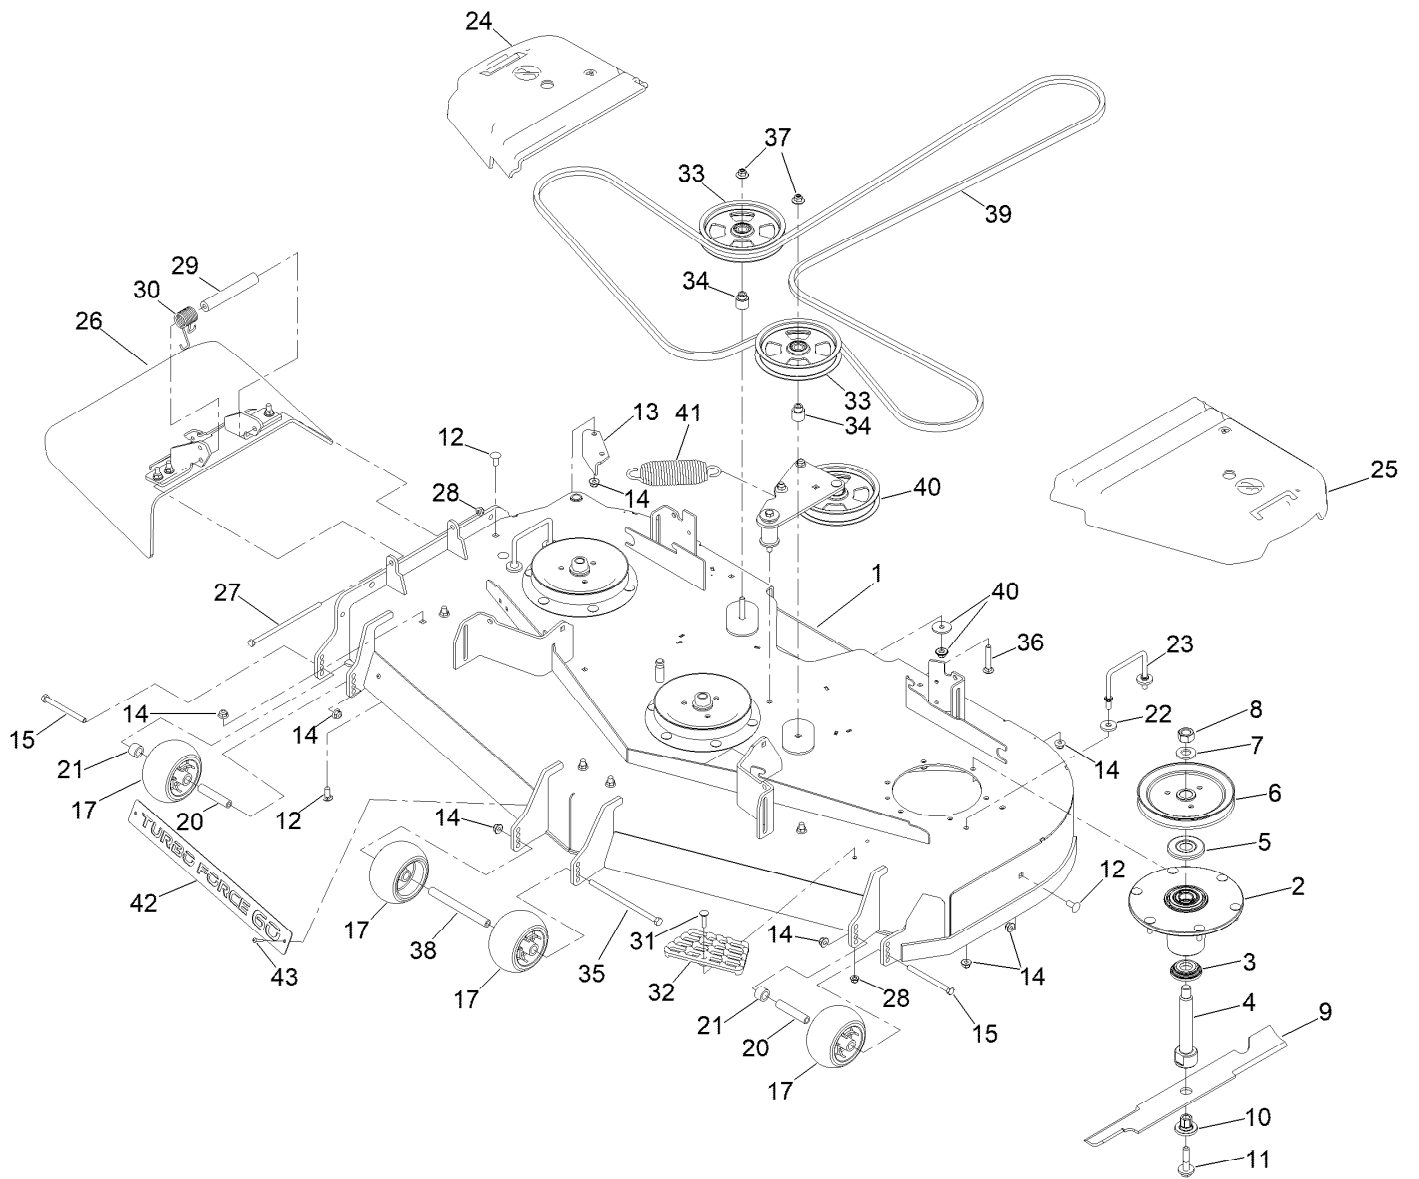

Deck Assembly

Deck Assembly (continued)

<i>Ref.</i>	<i>Part Number</i>	<i>Qty.</i>	<i>Description</i>	<i>Ref.</i>	<i>Part Number</i>	<i>Qty.</i>	<i>Description</i>
1	147-4997	1	Deck Decal ASM	24	116-0094	1	Cover-Belt, RH
2	137-9780	3	Spindle ASM	25	109-6938	1	Cover-Belt, LH
3	137-9784	3	Guard-Bottom	26	144-2635	1	Rubber Deflector ASM
4	138-6045	3	Shaft-Spindle	27	322-50	1	Screw-HH
5	103-1330	3	Guard-Bearing, Top	28	104-8300	2	Nut-HF, NI
6	138-6059	3	Sheave-Drive, Blade	29	105-4622	1	Spacer
7	103-2802	3	Washer	30	108-4052	1	Spring-Torsion
8	116-7306	3	Nut-Hex	31	3230-3	1	Screw-CARR
9	140-1240	3	Blade	32	126-4781-03	1	Step-Deck
10	137-9787	3	Bushing-Hex	33	132-9424	2	Pulley-Idler, Flat
11	109-9220	3	Screw-Sems	34	139-8061	2	Bushing, Idler
12	3231-27	9	Screw-CARR	35	108-5388	1	Screw-HH
13	107-8541-01	1	Baffle-Discharge	36	3231-7	2	Screw-CARR
14	104-8301	34	Nut-HF, NI	37	109-6658	2	Nut-Flange, NI
15	323-23	2	Screw-HH	38	98-5967	1	Spacer-Wheel
17	1-603299	4	Roller-Scalp, Anti	39	144-0357	1	Belt-V
20	133-2129	2	Tube-Shafting	40	139-1087	1	Idler Arm ASM
21	133-2128	2	Tube-Spacer	41	116-6317	1	Spring-Extension
22	1-373034	4	Washer	42	147-4631-03	1	Plate-Turbo Force [black]
23	109-6982	2	Wireform-Cover	43	130-8451	2	Rivet-Trifold