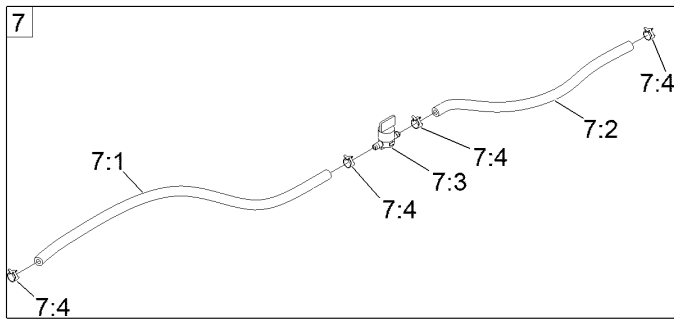

Throttle Cable and Guard Assembly (continued)

<i>Ref.</i>	<i>Part Number</i>	<i>Qty.</i>	<i>Description</i>	<i>Ref.</i>	<i>Part Number</i>	<i>Qty.</i>	<i>Description</i>
1	147-2408-03	1	Guard-Muffler	39:2	133-8062	1	Decal-Spark Arrestor
2	147-6259	1	Rear Guard ASM	41	138-9753	6	Screw
2:2	106-5517	2	Decal-Warning	43	139-6735	1	Cable-Control, Choke
2:3	147-7364	1	Decal-Hitch	44	139-6734	1	Cable-Control, Throttle
3	144-6551-01	1	Console-RH	45	1-603175	1	Knob-Ball
4	145-1287-01	1	Console-LH	46	105-8278	1	Decal
6	140-4867	1	RH Cover ASM	48	87-6620	4	Screw-Tph Thd Form
6:2	99-8936	1	Decal-Control, Motion	49	126-9939	1	Decal-Fill, Fuel
7	140-4866	1	LH Cover ASM	50	140-7987	1	Decal-4000 Series, RH
7:2	99-8936	1	Decal-Control, Motion	51	140-7979	1	Side Pod, LH
11	1-807513	2	Bolt-CARR	52	140-7980	1	Side Pod, RH
12	3296-2	2	Nut-Lock, NI	53	140-7968	1	Cup Holder
24	3230-22	2	Screw-CARR	54	3230-18	4	Screw-CARR
25	104-8300	16	Nut-HF, NI	55	140-7996-03	1	Plate-Cover, LH Front
27	126-6267	4	Screw-TTH	58	140-7998-03	1	Plate-Cover, RH Front
30	126-6268	6	Screw-TTH	60	130-8451	4	Rivet-Trifold
31	3220-3	1	Nut-HJ	61	120-7950	8	Screw-Torx
32	139-1149	1	Decal - 4000 Series, LH	62	140-8019	1	Cupholder-RH
37	145-6964-01	1	Guard-Rear, LH	66	144-2642	2	Rod-Support, Pod
38	140-1221-01	1	Guard-Rear, Top	67	3296-59	4	Nut-Lock, NI
39	145-7012	1	RH Rear Guard ASM				

Fuel System Assembly