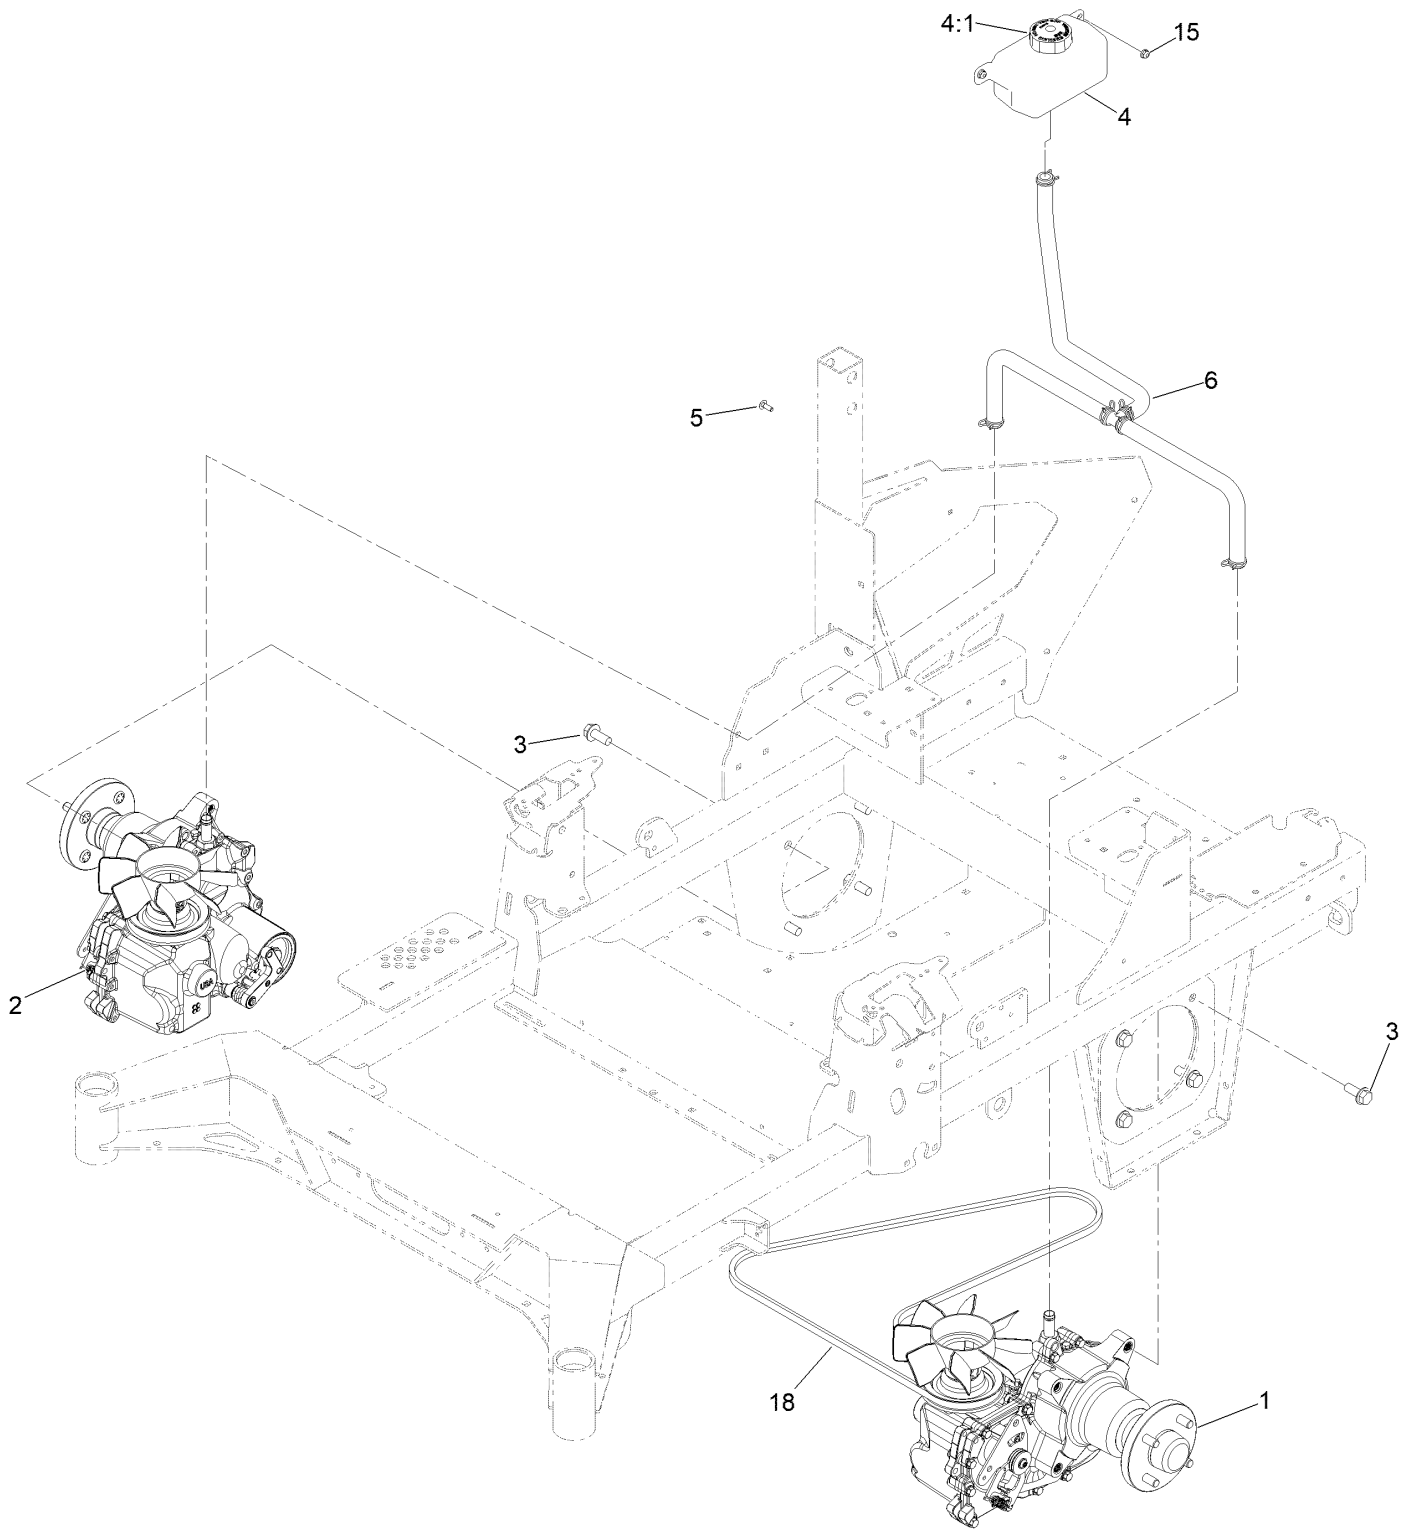

Hydraulic Drive Assembly

Hydraulic Drive Assembly (continued)

<i>Ref.</i>	<i>Part Number</i>	<i>Qty.</i>	<i>Description</i>	<i>Ref.</i>	<i>Part Number</i>	<i>Qty.</i>	<i>Description</i>
1	145-3696	1	LH Transaxle ASM W/Arm	5	3229-28	2	Screw-CARR
2	145-3695	1	RH Transaxle ASM W/Arm	6	140-1225	1	ASM-Hose, Hydraulic
3	3234-38	8	Screw-HHF	15	104-7201	2	Nut-HF, NI
4	119-9908	1	Hydraulic Reservoir ASM	18	140-7994	1	Belt-V
4:1	109-3320	1	Cap-Reservoir, HYD