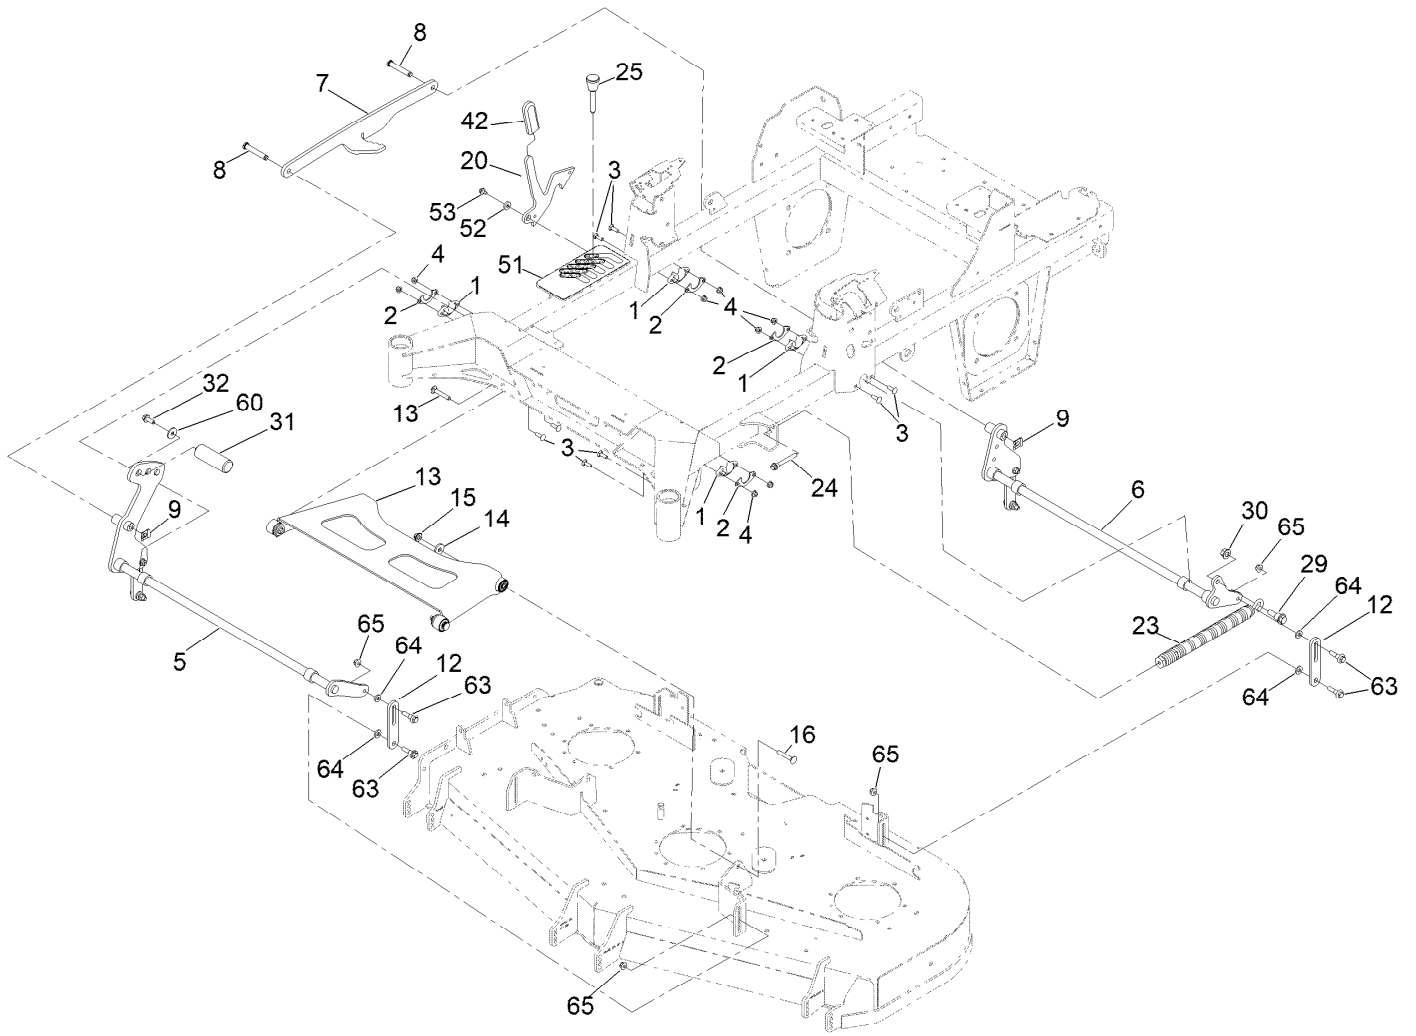

Deck Lift Assembly

Deck Lift Assembly (continued)

<i>Ref.</i>	<i>Part Number</i>	<i>Qty.</i>	<i>Description</i>	<i>Ref.</i>	<i>Part Number</i>	<i>Qty.</i>	<i>Description</i>
1	139-5872	4	Bearing-Flange	23	116-0886	1	Spring-Extension
2	116-2887	4	Gusset-Lift, Deck	24	92-7674	1	Bolt-Shoulder
3	3230-22	8	Screw-CARR	25	126-5401	1	Pin-HOC
4	104-8300	8	Nut-HF, NI	29	116-0780	1	Screw-Shoulder, HHF
5	139-8050-03	1	Front Deck Lift Shaft ASM	30	99-5107	1	Nut-Lock
6	140-4975-03	1	Shaft-Lift, Deck	31	147-7949	1	Pedal-Foot Lift
7	126-4639-03	1	Link-HOC	32	3234-42	1	Screw-HHF
8	126-9181	2	Pin-Clevis	42	132-4749	1	Grip-Lever
9	138-8491	2	Clip-Pin	51	139-6699	1	Decal-HOC
12	145-5702-03	4	Link-Lift, Deck	52	104-7658	1	Spacer
13	140-1179	1	Deck Strut W/ Bushings ASM	53	9266934	1	Screw
14	1-373034	2	Washer	60	2844	1	Washer
15	109-6658	2	Nut-Flange, NI	63	130-0742	8	Bolt-Shoulder
16	3231-7	2	Screw-CARR	64	43-0940	8	Spacer
20	145-8475-03	1	Plate-Transport Lock	65	104-8301	8	Nut-HF, NI