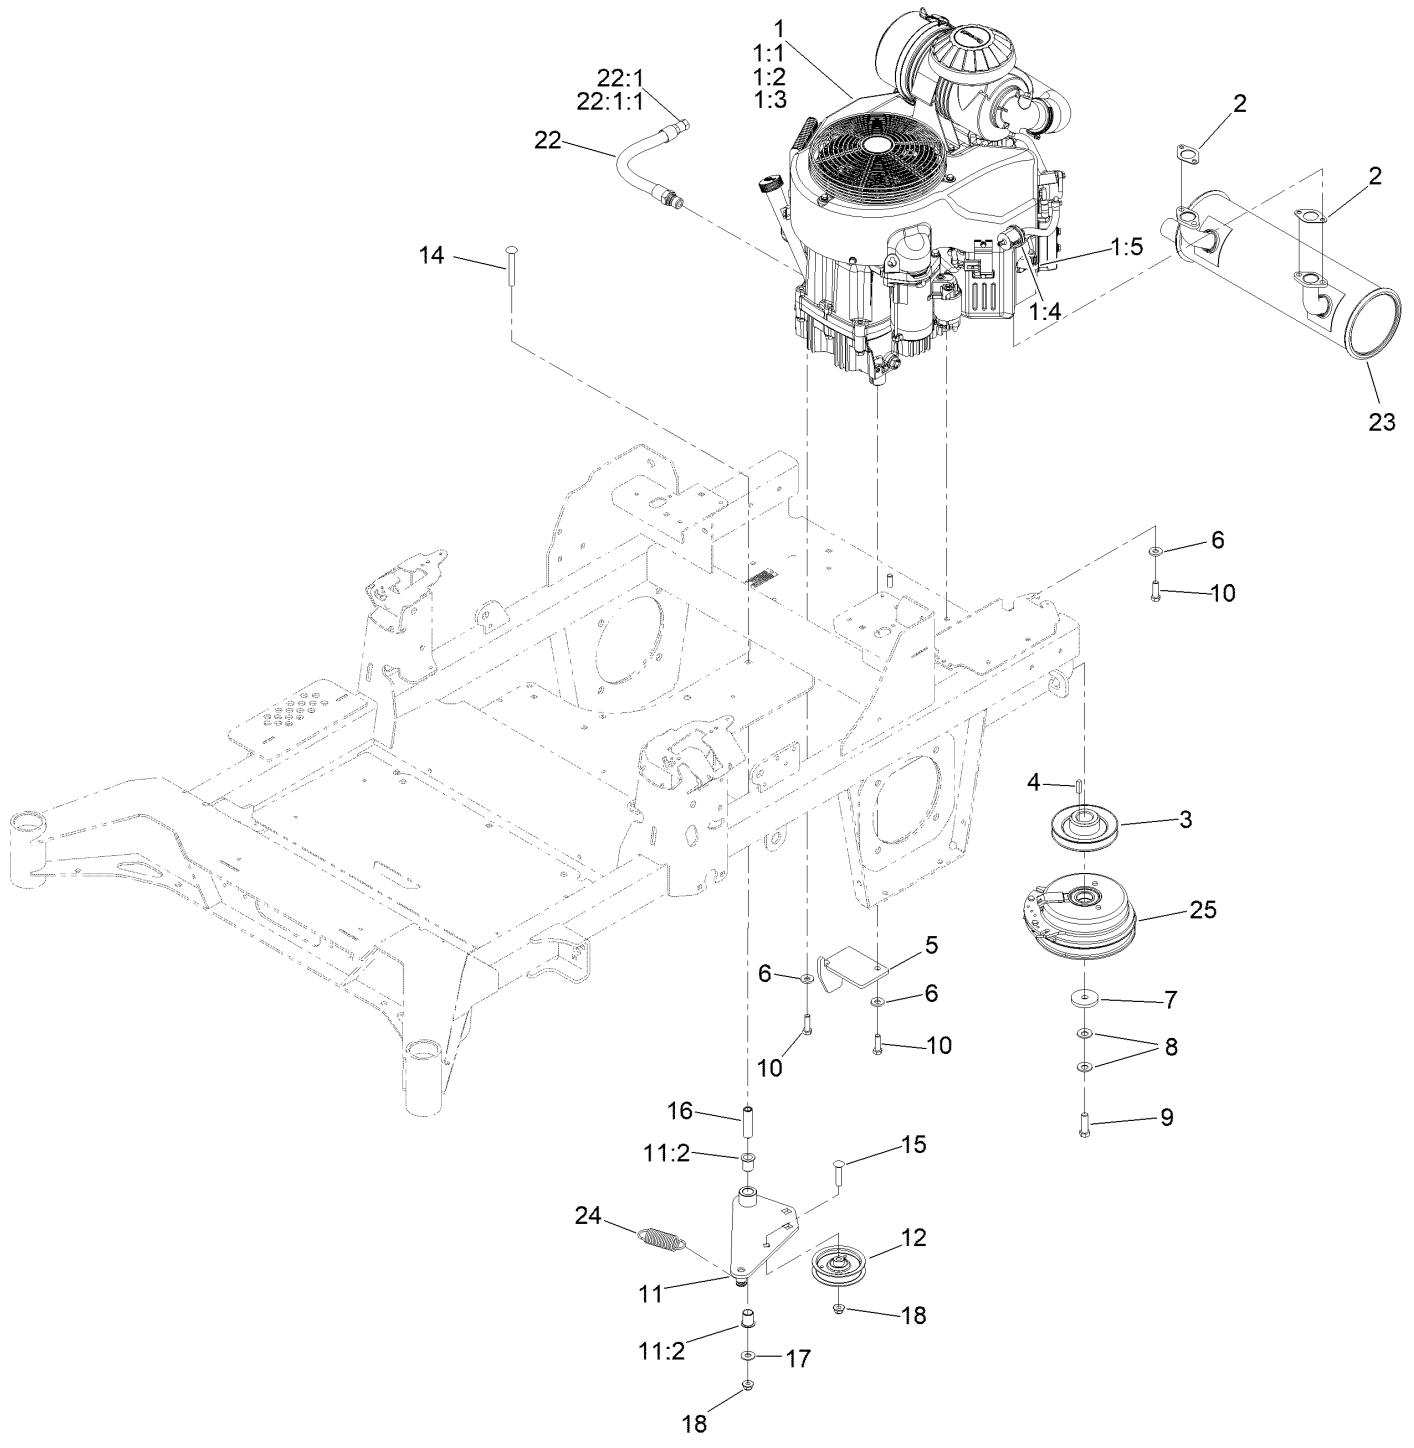

Engine, Clutch and Muffler Assembly

Engine, Clutch and Muffler Assembly (continued)

<i>Ref.</i>	<i>Part Number</i>	<i>Qty.</i>	<i>Description</i>	<i>Ref.</i>	<i>Part Number</i>	<i>Qty.</i>	<i>Description</i>
1		1	Engine-Kawasaki ■▲	11	144-2671	1	Idler Arm ASM
1:1	KW10761	1	Filter-Oil Kaw	11:2	138-2573	2	Bushing-Flange
1:2	119-5944	1	Element-Filter, Air (Outer)	12	140-4964	1	Pulley-Idler, Flat
1:3	119-5945	1	Element-Filter, Air (Inner)	14	3231-42	1	Screw-CARR
1:4	142-6949	1	Filter-Fuel	15	3231-29	1	Screw-CARR
1:5	92-2153	2	Plug-Spark	16	139-6690	1	Bushing, Idler Pivot
2	1-653313	2	Gasket-Exhaust	17	3256-4	1	Washer-Flat
3	139-6702	1	Sheave, W/Hub	18	104-8301	2	Nut-HF, NI
4	1-807259	1	Key	22	116-4924	1	Engine Oil Drain Hose ASM
5	140-1190	1	Anchor-Clutch	22:1	353-508	1	Plug-HH ●
6	98-5975	4	Washer-Belleville	22:1:1	237-42	1	O-Ring
7	109-6919	1	Washer-Plain	23	139-1079	1	Muffler
8	1-603610	2	Washer-Spring	24	1-653331	1	Spring-Idler
9	109-9761	1	Screw-HH	25	116-1604	1	Clutch
10	323-7	4	Screw-HH				

● Torque to 24-26 ft-lb
▲ Obtain parts from www.kawpower.com

■ Not serviced separately