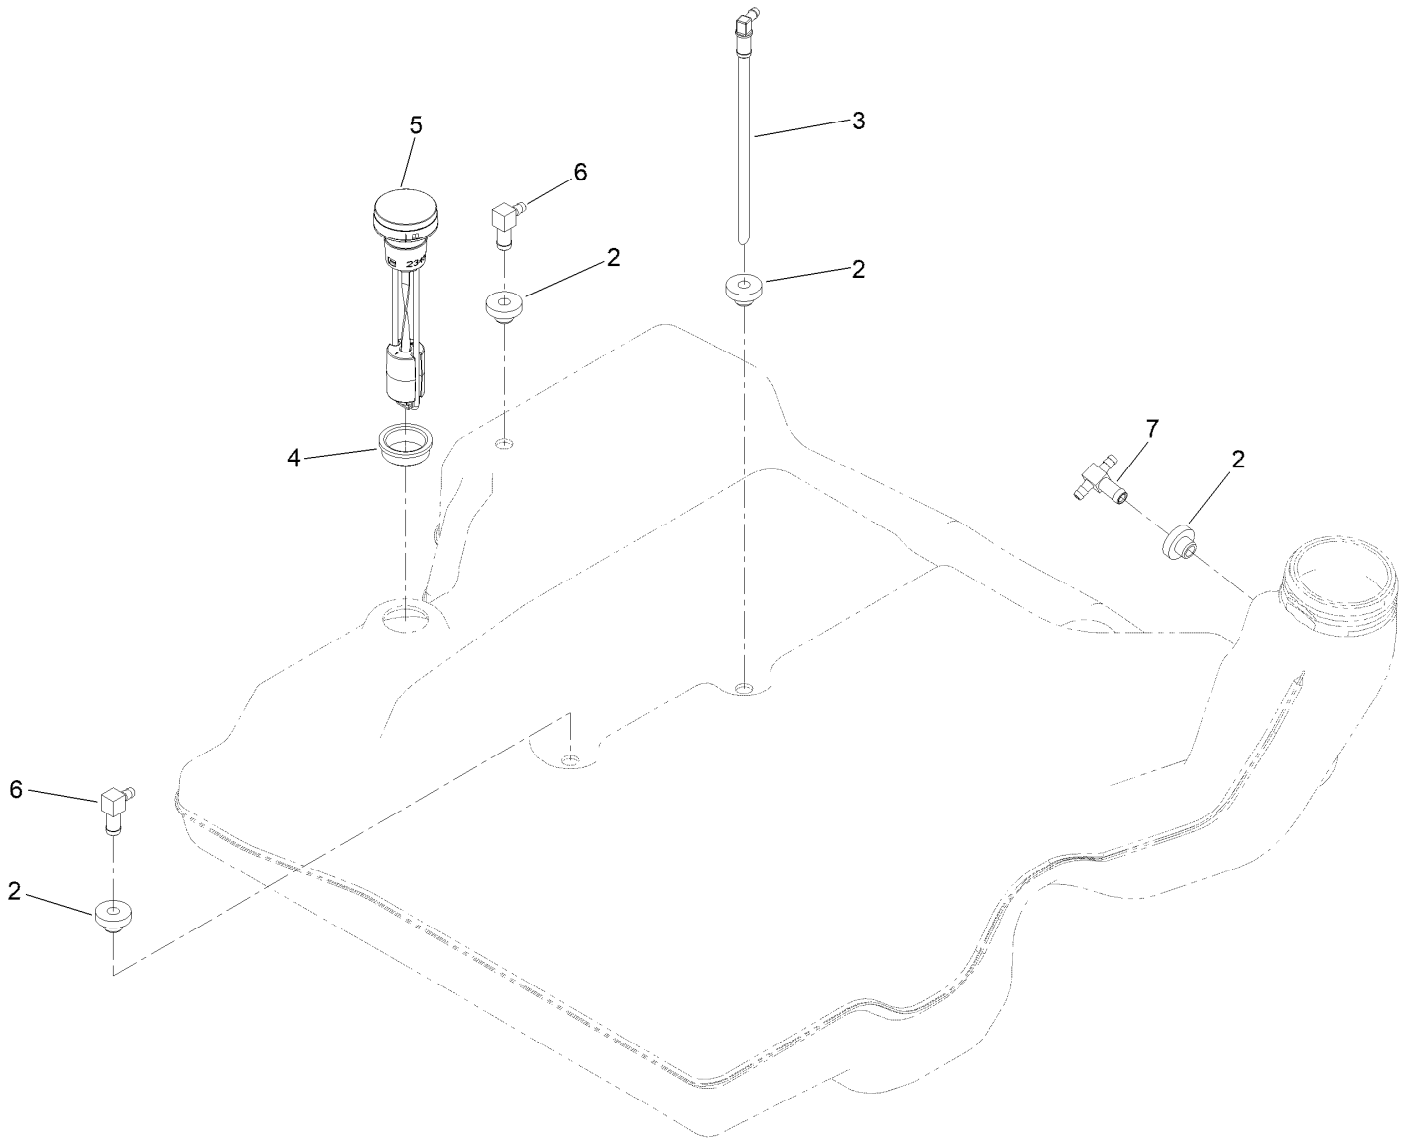

Fuel System Assembly (continued)

<i>Ref.</i>	<i>Part Number</i>	<i>Qty.</i>	<i>Description</i>	<i>Ref.</i>	<i>Part Number</i>	<i>Qty.</i>	<i>Description</i>
1	139-6722	1	Fuel Tank ASM	7:1	109-0298	1	Line-Fuel
2	137-4119	1	Cap-Fuel, Ratcheting	7:2	114-3766	1	Hose-Fuel
3	104-2490	2	Clamp-Hose	7:3	1-603770	1	Valve-Fuel
4	131-8834	2	Bumper	7:4	2412-98	4	Clamp-Hose
5	104-7201	2	Nut-HF, NI	8	126-5523	3	Clip
6	139-8067	1	Vent Hose ASM	9	140-4957	1	ASM-Fuel Vent
6:1	138-3152	2	Hose-Fuel	9:1	138-3152	1	Hose-Fuel
6:2	120-2234	1	Fitting-Tee	9:2	116-4630	1	Fitting-Orifice, Straight
6:3	140-4956	1	Hose-Fuel	9:3	116-4344	1	Hose-Fuel
7	139-8068	1	Fuel Hose ASM				

Fuel Tank Assembly No. 139-6722