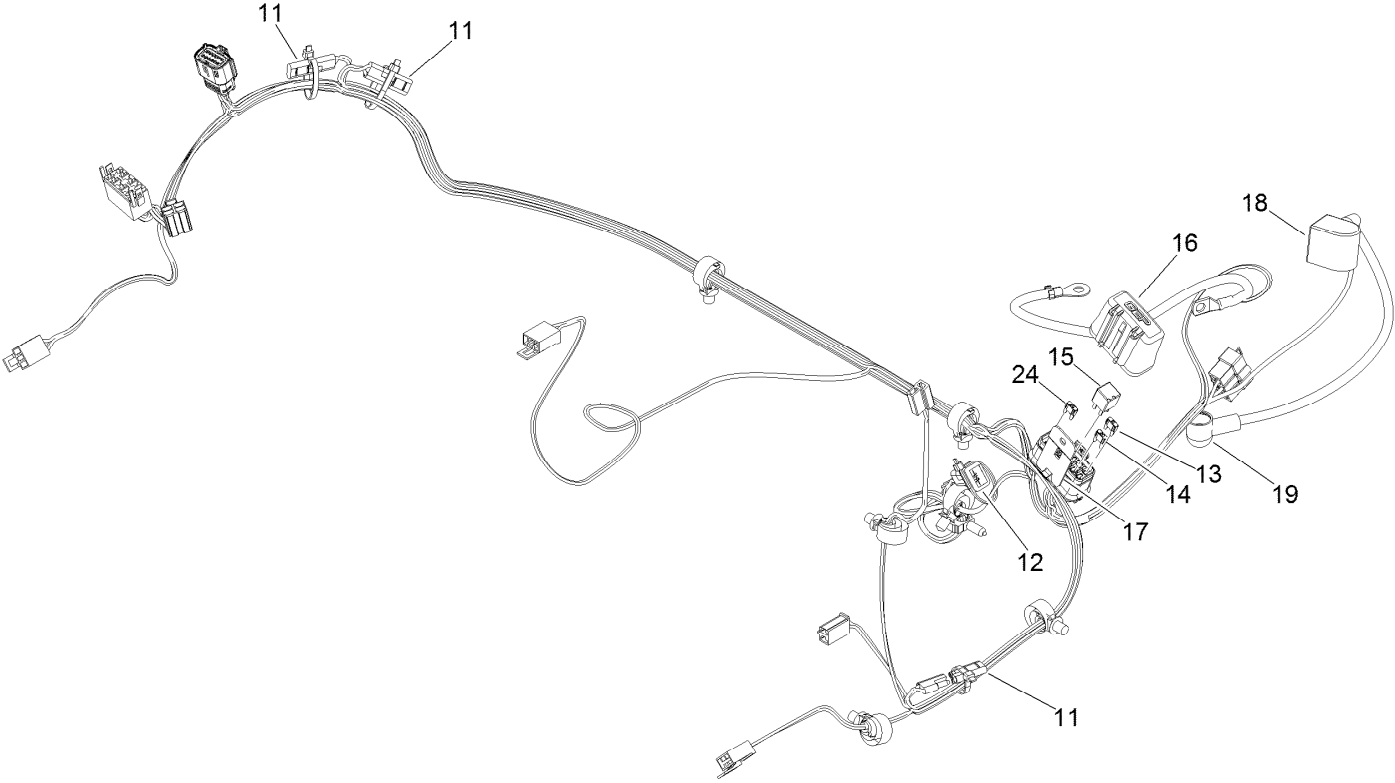

Wire Harness Assembly No. 139-8078

Wire Harness Assembly No. 139-8078 (continued)

<i>Ref.</i>	<i>Part Number</i>	<i>Qty.</i>	<i>Description</i>	<i>Ref.</i>	<i>Part Number</i>	<i>Qty.</i>	<i>Description</i>
11	116-0053	3	Cap-Plug	16	32180-176	1	Cover-Block, Fuse
12	103-3895	1	Diode	17	32180-177	1	Clip-Mounting
13	121-8867	1	Fuse-Mini Blade, 15 Amp	18	126-8876	1	Insulator-Battery
14	121-8868	1	Fuse-Mini Blade, 20 Amp	19	1-543393	1	Insulator-Solenoid
15	126-3991	1	Relay-Micro	24	121-8869	1	Fuse-Mini Blade, 25 Amp