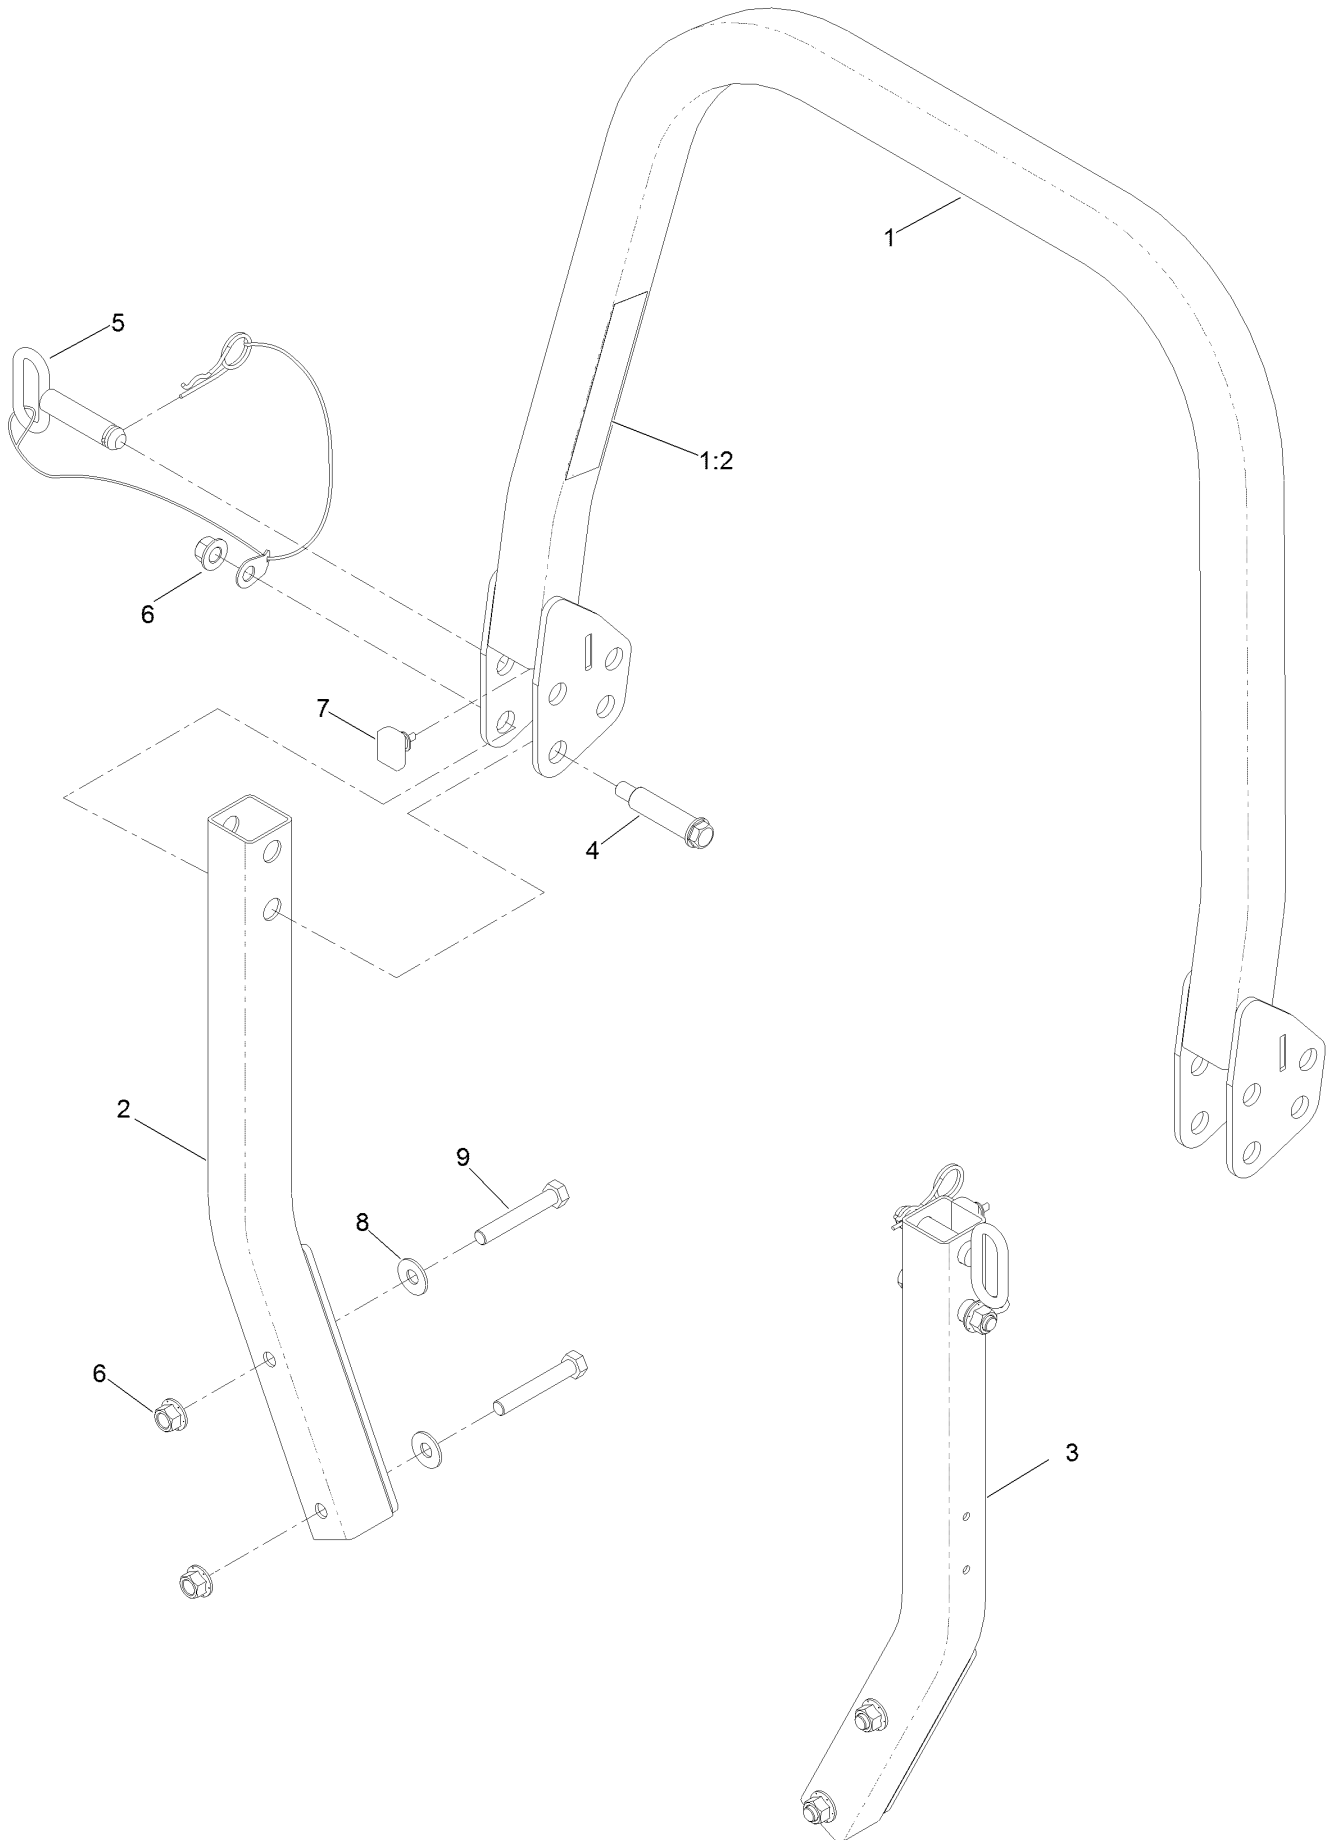

Roll-Over Protection System Assembly No. 139-8062

Roll-Over Protection System Assembly No. 139-8062 (continued)

<i>Ref.</i>	<i>Part Number</i>	<i>Qty.</i>	<i>Description</i>	<i>Ref.</i>	<i>Part Number</i>	<i>Qty.</i>	<i>Description</i>
1		1	Upper ROPS ASM ●	5	161-4477	2	Pin-ROPS, ASM
1:2	107-3069	1	Decal-Warning	6	99-5107	6	Nut-Lock
2		1	RH Lower ROPS ASM ●	7	109-5337	2	Bumper-ROPS
3		1	LH Lower ROPS ASM ●	8	109-9505	4	Washer-Spring
4	126-9209	2	Bolt-Shoulder	9	325-13	4	Screw-HH

● Not serviced separately