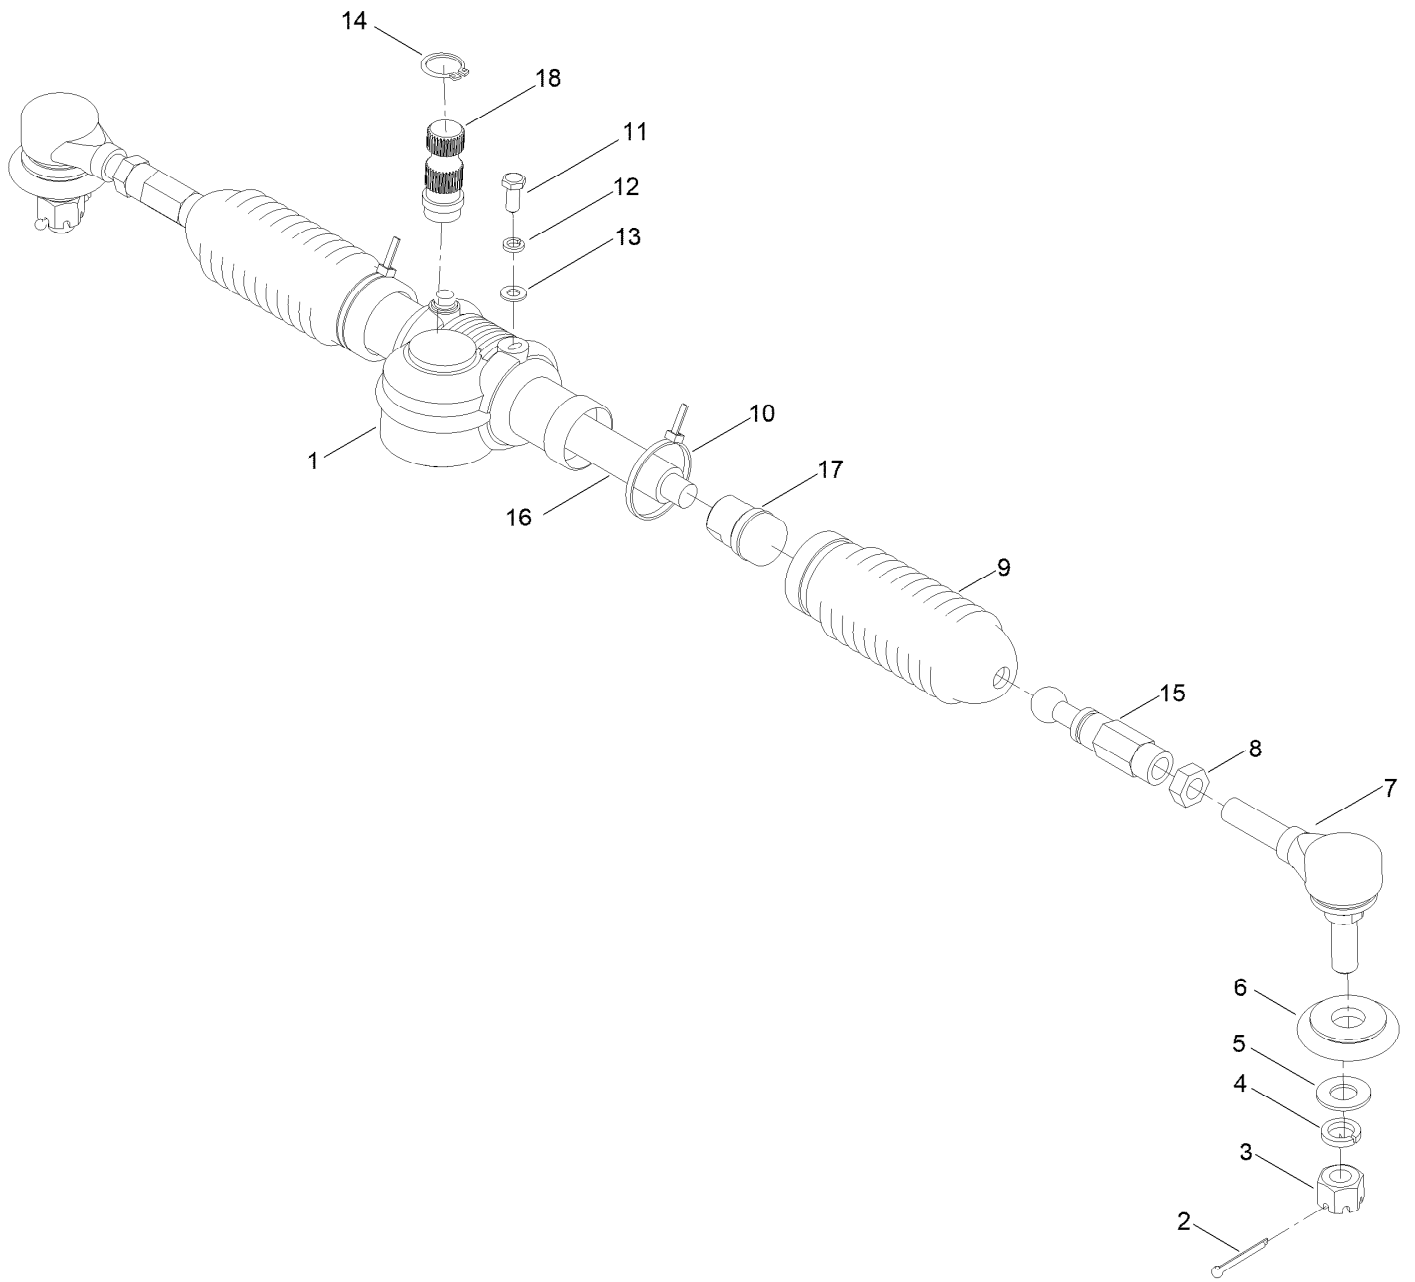

Steering Rack Assembly No. 134-6201

Steering Rack Assembly No. 134-6201 (continued)

<i>Ref.</i>	<i>Part Number</i>	<i>Qty.</i>	<i>Description</i>	<i>Ref.</i>	<i>Part Number</i>	<i>Qty.</i>	<i>Description</i>
1	134-5846	1	Steering Rack	10	134-5848	2	Ziptie
2	134-5742	2	Pin, Split	11	ZDH1E012U	2	Screw-HH
3	134-5842	2	Nut	12	09644	2	Washer-Spring
4	09480	2	Washer-Lock	13	09470	2	Washer
5	09479	2	Washer-Plain	14	134-5856	1	Clip, Steering Rack
6	134-5843	2	Cover, Pivot	15	134-6341	2	Adjuster, Tie Rod
7	134-5844	2	Rod End	16	134-6411	1	Tie Rod, Main
8	134-5845	2	Nut, Adjustment	17	134-6412	2	End, Tie Rod
9	134-5847	2	Bellows, Steering Rack	18	134-6413	1	Shaft, Steering Rack