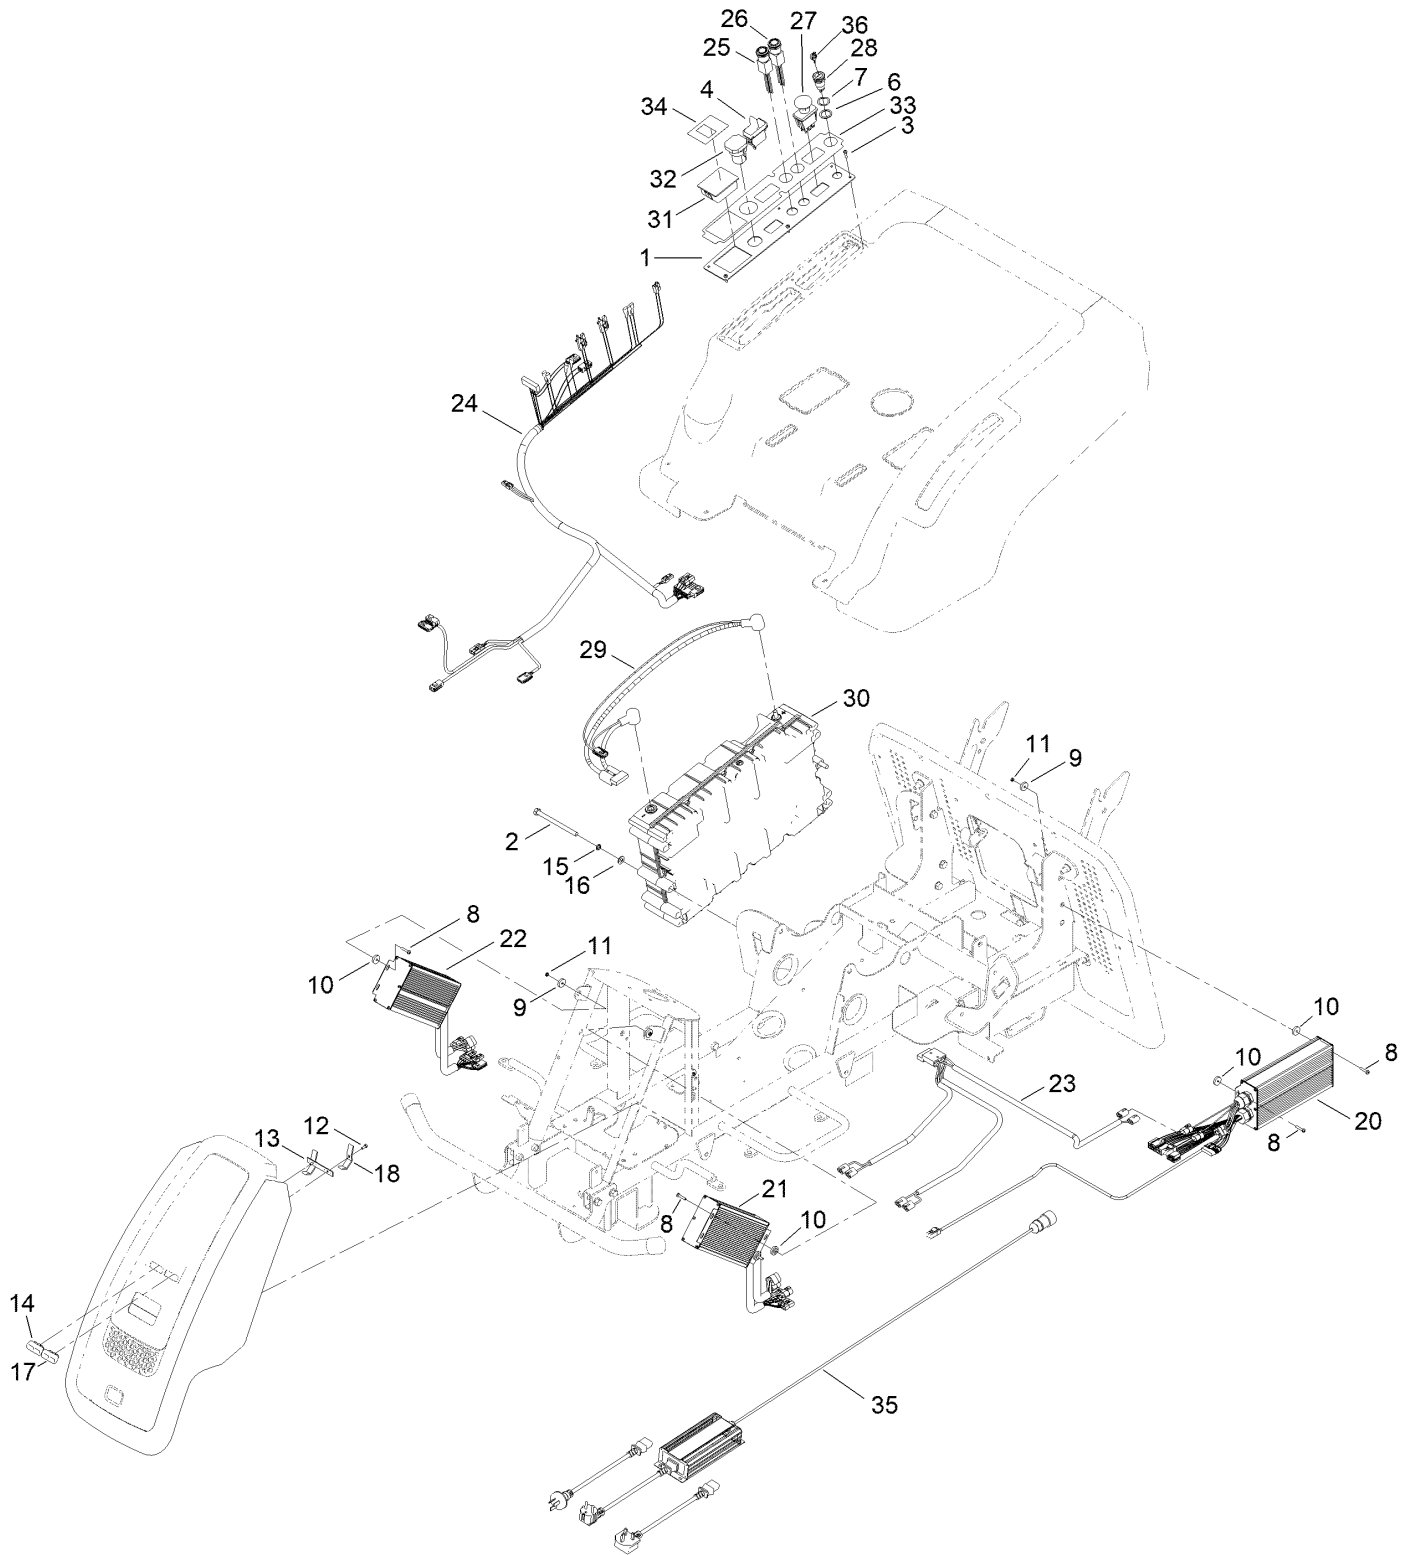

Parts in service assemblies have reference numbers in the form a:b. The a represents the reference number of the entire service assembly and the b represents a sequential number unique to each part within the service assembly.

For example, a wheel assembly might be identified by reference number 6, the tire by 6:1, the valve by 6:2, and the wheel by 6:3. When you order the assembly identified by reference number 6, you receive all parts identified by reference numbers 6:1, 6:2, and 6:3. However, you may also order any part individually. Reference numbers of this type appear in illustration and in parts lists.

● Not illustrated

Electrical Control Motor Assembly

Electrical Control Motor Assembly (continued)

<i>Ref.</i>	<i>Part Number</i>	<i>Qty.</i>	<i>Description</i>	<i>Ref.</i>	<i>Part Number</i>	<i>Qty.</i>	<i>Description</i>
1	134-7223	1	Plate, Control Centre	22	134-7680	1	Controller, Cutter Motor (RH)
2	134-7237	2	Bolt, Battery	23	134-7682	1	Wiring Harness (Power)
3	134-7673	3	Bolt	24	134-7685	1	Wiring Harness (Control Panel)
4	134-7674	1	Switch, Directional	25	134-5892	1	Button, Reverse Mow And Nut
6	134-7676	1	Washer	26	134-5893	1	Button, Cruise Control And Nut
7	134-7677	1	Washer, Wave	27	134-6204	1	Cutter Button ASM
8	134-5911	8	Bolt	28	134-8099	1	Switch, Ignition
9	134-5906	8	Flat Bush, Rubber	29	134-7686	1	Wire, Battery
10	134-5907	8	Bush, Rubber	30	134-7687	1	Battery, Direct Collect
11	134-5834	8	Nut	31	134-7672	1	Display, Control Panel
12	134-5927	2	Bolt	32	134-7691	1	Port, USB
13	134-5925	1	Plate, Lights	33	134-6564	1	Decal - Control Panel
14	134-5383	1	Casing, Light (Right, Front)	34	134-6568	1	Decal - Hour Meter
15	03469	2	Washer-Spring	35	134-6949	1	Charger, 2.5A E-Rider
16	ZWP1H000U	2	Washer-Plain	36	134-8045	1	Key, E-Rider
17	134-5384	1	Casing, Light (Left, Front)				
18	134-5385	2	Bracket, LED Lights				
20	134-7678	1	Controller, Drive Motor				
21	134-7679	1	Controller, Cutter Motor (LH)				