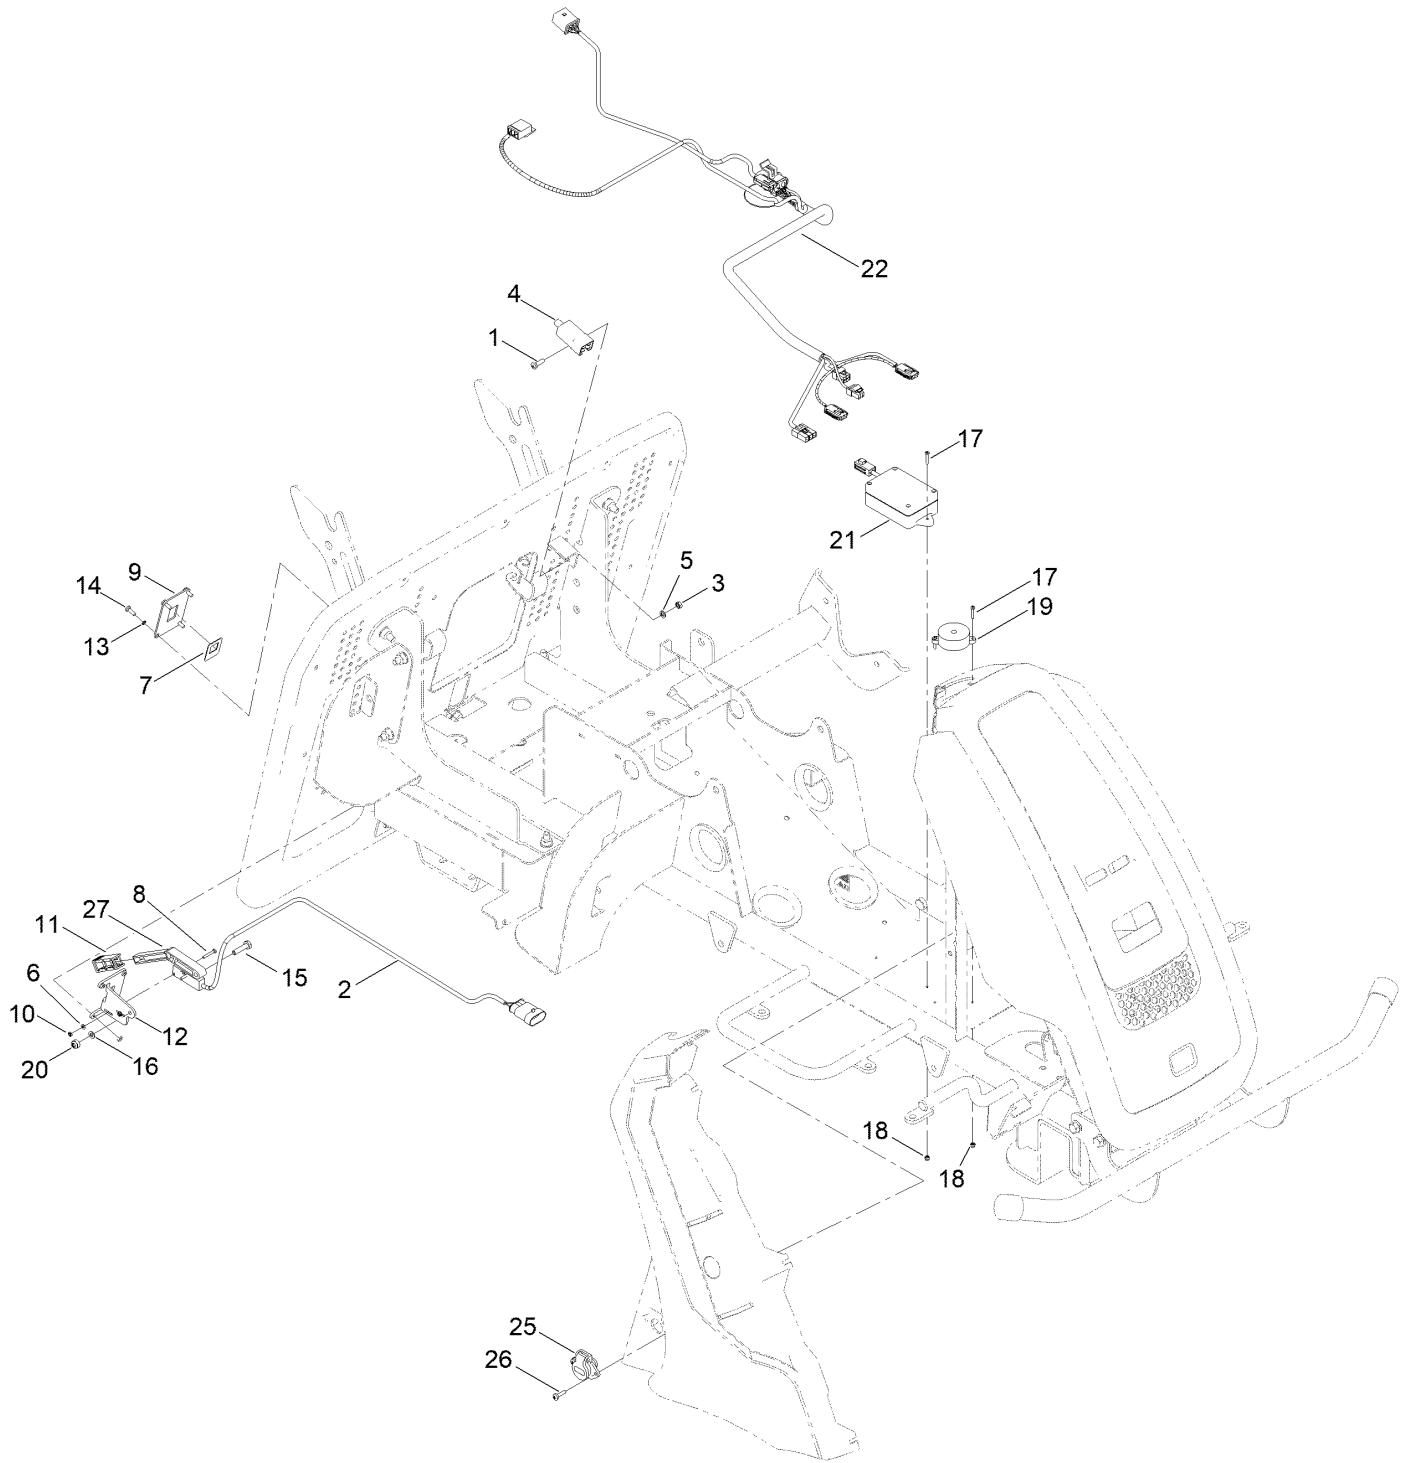

Grassbag Electrical Assembly

Grassbag Electrical Assembly (continued)

<i>Ref.</i>	<i>Part Number</i>	<i>Qty.</i>	<i>Description</i>	<i>Ref.</i>	<i>Part Number</i>	<i>Qty.</i>	<i>Description</i>
1	134-7224	2	Bolt	14	134-7236	4	Bolt
2	134-7681	1	Switch, Grassbag Full	15	09364	1	Screw-HH
3	134-7225	2	Nut	16	09470	1	Washer
4	134-7226	1	Sensor, Grassbag Interlock	17	134-6237	4	Bolt
5	134-7227	2	Washer	18	HY09698	4	Nut-Nyloc
6	134-7228	2	Washer	19	134-5928	1	Buzzer
7	134-7229	1	Plate, Grassbag Full	20	09438	1	Nut-Nyloc
8	134-7230	2	Bolt	21	134-7683	1	Control Box, Display
9	134-7231	1	Plate, Grassbag Full	22	134-7684	1	Wiring Harness (Connection)
10	134-7232	2	Nut	25	134-7689	1	Port, Charging
11	134-7233	1	Extender, Grassbag Full	26	134-7690	2	Bolt
12	134-7234	1	Bracket, Grassbag Full	27	134-7147	1	Indicator Lever
13	134-7235	4	Washer