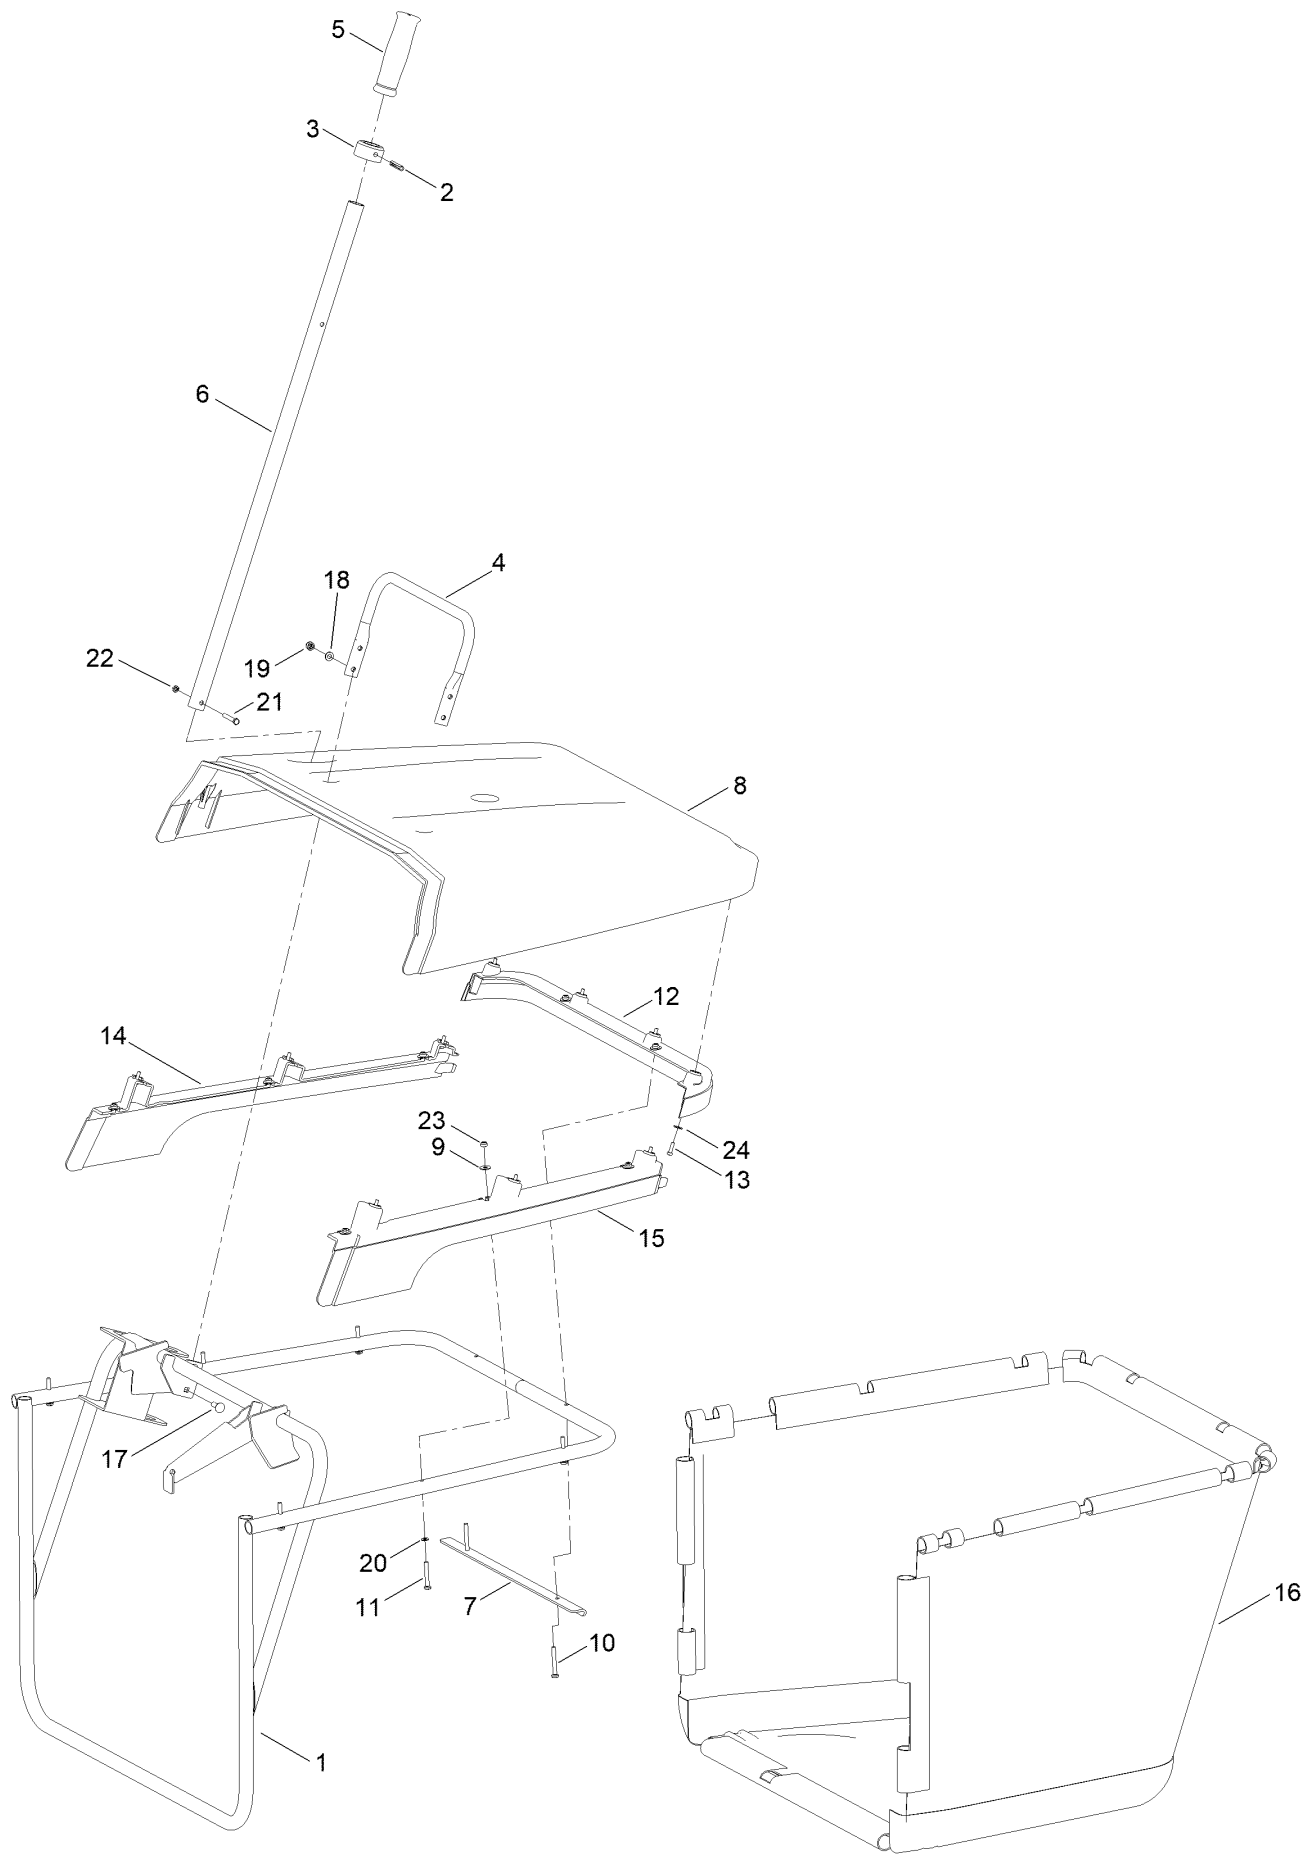

Grass Bag Assembly No. 134-7160

Grass Bag Assembly No. 134-7160 (continued)

<i>Ref.</i>	<i>Part Number</i>	<i>Qty.</i>	<i>Description</i>	<i>Ref.</i>	<i>Part Number</i>	<i>Qty.</i>	<i>Description</i>
1	134-7161	1	Frame, Grassbag	13	134-7173	10	Bolt
2	134-7162	1	Pin, Grassbag Lever	14	134-7174	1	Cover, LH
3	134-7163	1	Sleeve, Grassbag Lever	15	134-7175	1	Cover, RH
4	134-7164	1	Handle	16	134-7176	1	Fabric, Grassbag
5	134-7165	1	Lever Handle	17	09668	4	Bolt-Coach
6	134-7166	1	Lever Bar	18	ZWP1F000U	4	Washer
7	134-7167	1	Plate, Holding	19	09438	6	Nut-Nyloc
8	134-7168	1	Cover, Top	20	09470	6	Washer
9	134-7169	8	Washer	21	ZBH1E035U	1	Bolt
10	134-7170	2	Bolt	22	09746	1	Nut-Lock
11	134-7171	6	Bolt	23	09430	8	Nut-Nyloc
12	134-7172	1	Cover, Rear Top	24	134-5880	10	Washer