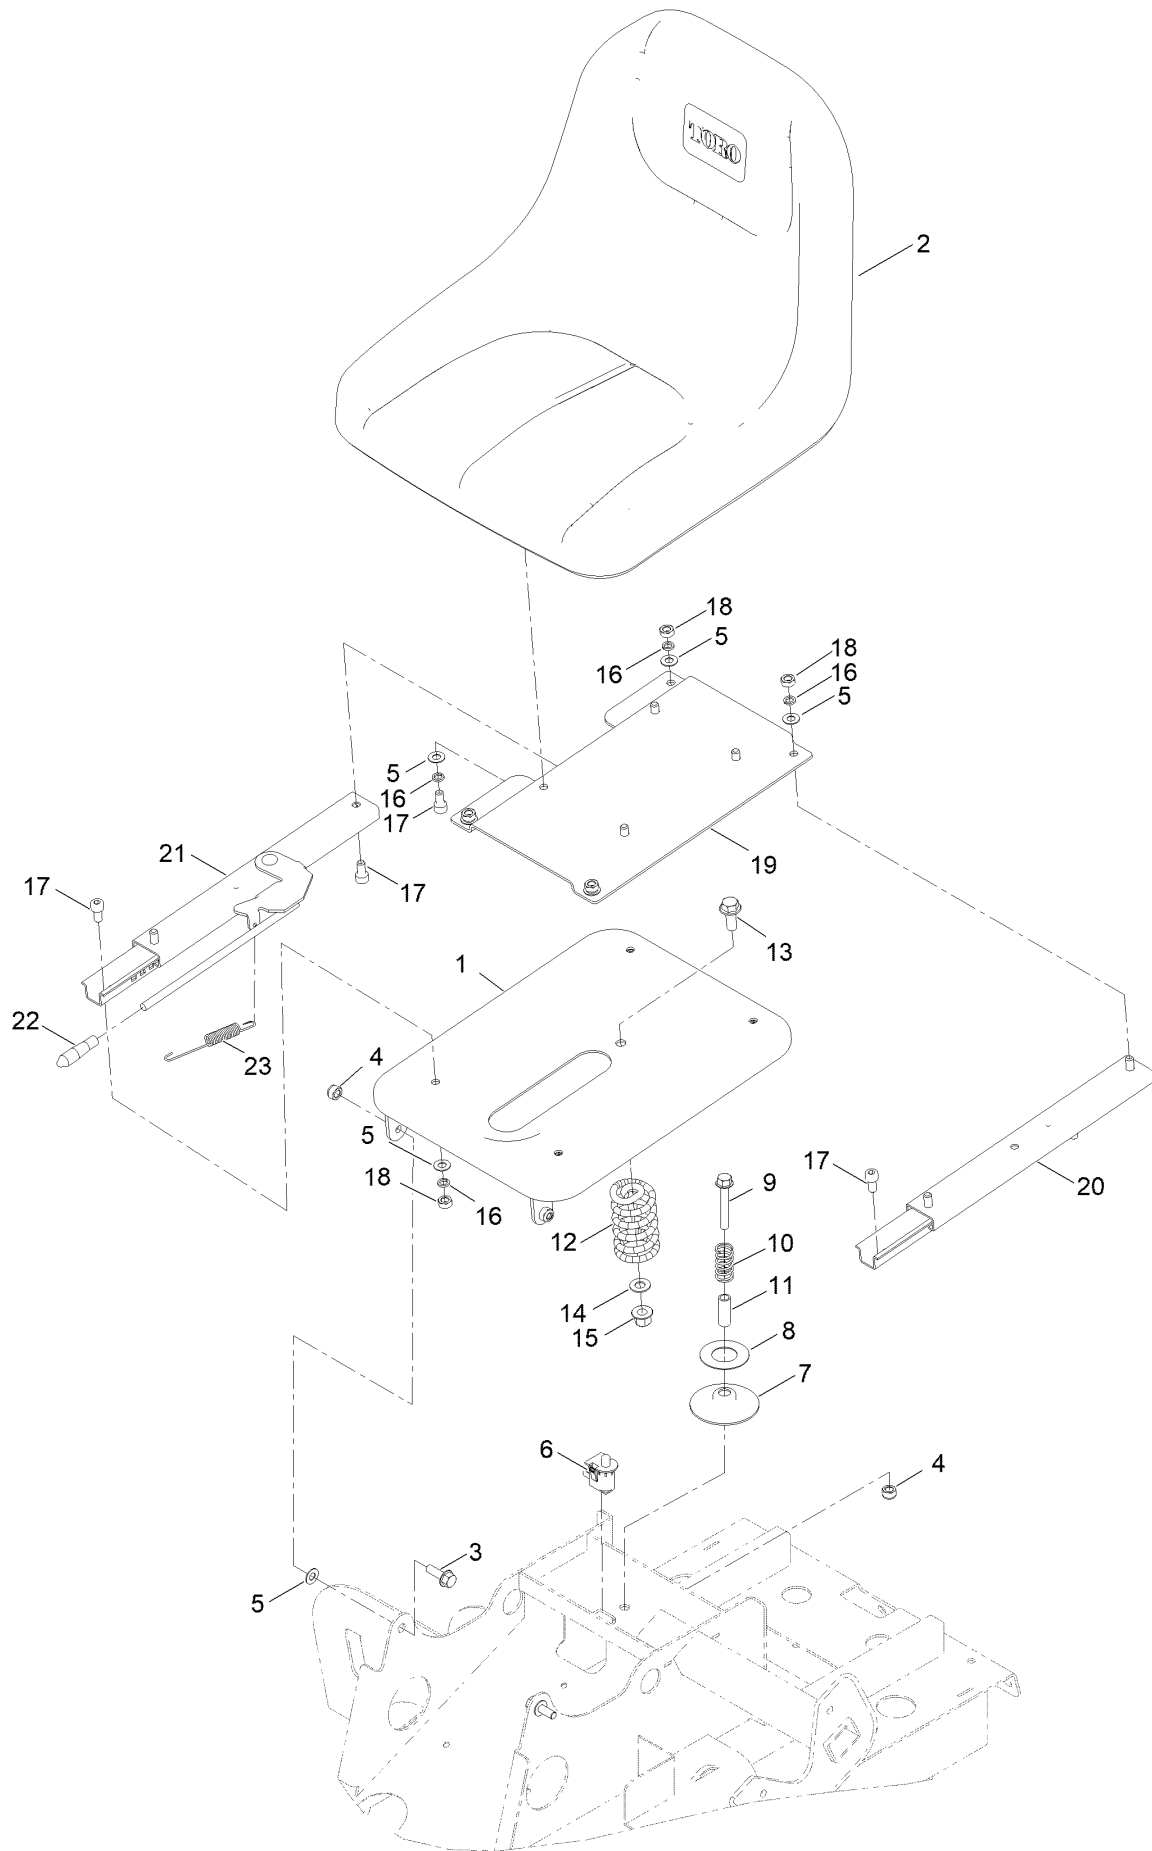

Seat Assembly

Seat Assembly (continued)

<i>Ref.</i>	<i>Part Number</i>	<i>Qty.</i>	<i>Description</i>	<i>Ref.</i>	<i>Part Number</i>	<i>Qty.</i>	<i>Description</i>
1	134-7177	1	Supporting Plate, Seat	13	134-3751	1	Screw-HHF
2	134-6509	1	Seat	14	09479	1	Washer-Plain
3	134-3747	2	Screw-HHF	15	134-3763	1	Nut-Flange, NI
4	09441	3	Nut-Hex, NI	16	03469	12	Washer-Spring
5	ZWP1H000U	14	Washer-Plain	17	134-6334	12	Bolt Seat, Slide Mount
6	134-5951	1	Seat Sensor	18	ZNH1H000U	8	Nut-Hex
7	134-5950	1	Plate, Spring Seat	19	134-5930	1	Mounting Plate, Seat
8	134-5949	1	Washer	20	134-6510	1	Seat Slide ASM, LH
9	134-3749	1	Screw-HHF	21	134-6511	1	Seat Slide ASM, RH
10	134-5946	1	Small Spring, Seat	22	134-5937	1	Adjustment Lever Cap, Seat
11	134-5945	1	Shaft, Spring	23	134-5936	1	Adjustment Spring, Seat
12	134-5940	1	Spring, Seat