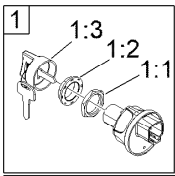

For example, a wheel assembly might be identified by reference number 6, the tire by 6:1, the valve by 6:2, and the wheel by 6:3. When you order the assembly identified by reference number 6, you receive all parts identified by reference numbers 6:1, 6:2, and 6:3. However, you may also order any part individually. Reference numbers of this type appear in illustration and in parts lists.

Electrical Assembly

Ref.	Part Number	Qty.	Description	Ref.	Part Number	Qty.	Description
1	122-3614	1	Switch-Ignition	16:1	137-9945	1	Bellcrank-Actuator, Throttle
1:1	121-5160	1	Nut-Hex	16:2	111-6953	1	Washer Plain
1:2	122-2704	1	Nut-Face, M22 (Plastic)	16:3	47-2830	1	Screw
1:3	121-5162	1	Set-Key, Ignition	17	60-6910	4	Screw-HH
2	127-2770	1	Controller	18	33103-012	2	Screw-HHF
3	42862	1	Block-Terminal, Ground	19	122-2167	1	Harness-Wire, Utx Diesel 4 Passenger
4	42863	1	Strip-Jumper	19:30	32180-156	1	Cap-Plug, 6 Way
5	100-4351	2	Screw-HWH	19:32	32180-282	2	Resistor-120 Ohm
6	32144-110	4	Screw-HWH	19:33	32180-089	1	Cap-Plug, 3 Way
7	99-7435	5	Relay	19:34	100-4918	3	Diode
8	136-9450	1	Cluster-Instrument	19:37	126-3991	4	Relay-Micro
9	144-2440	1	Switch-Rocker, On-None-On	19:38	121-8861	1	Fuse-Mini Blade, 2 Amp
10	144-2445	1	Switch-Rocker, On-On-On	19:39	121-8865	3	Fuse-Mini Blade, 7.5 Amp
11	99-7420	5	Plug-Hole	19:40	121-8866	8	Fuse-Mini Blade, 10 Amp
12	144-2405	1	Switch-Rocker, On-None-On	19:41	121-8868	2	Fuse-Mini Blade, 20 Amp
13	139-3420	1	Port-USB	19:42	121-8869	1	Fuse-Mini Blade, 25 Amp
14	32144-112	7	Screw-HWH	19:43	121-8870	1	Fuse-Mini Blade, 30 Amp
15	138-5610	1	Bracket-Cable, Actuator	19:45	126-6157	4	Relay-Micro 280, Spdt
16	136-9434	1	Actuator ASM-Throttle	20	139-4557	1	Horn-ASM
				21	32144-70	1	Screw-HWHTF