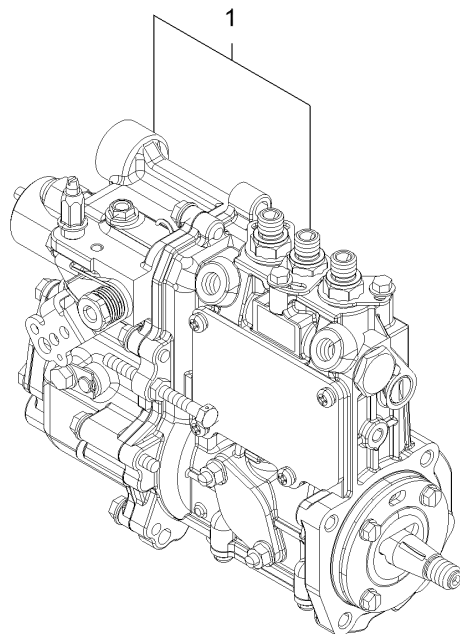

Fuel Injection Pump Assembly

Fuel Injection Pump Assembly (continued)

<i>Ref.</i>	<i>Part Number</i>	<i>Qty.</i>	<i>Description</i>	<i>Ref.</i>	<i>Part Number</i>	<i>Qty.</i>	<i>Description</i>
1	145-7890	1	Fie Assy	82	135-4217	1	Cover
5	135-4205	2	Bolt-Stud	83	135-4218	1	Gasket
8	135-4206	1	Key-Feather, Woodruff	84	135-4219	1	Stopper-Rack
18	135-4207	1	O-Ring	86	136-8236	1	Washer-Seal
31	135-4209	1	Deflector	87	135-4220	1	Washer-Spring
32	135-4210	1	Plug-Deflector	88	125-7183	2	Pin-Spring
33	135-4211	1	O-Ring	92	135-4221	8	Screw
34	135-4212	1	Plug-Deflector	94	133-2506	1	Nut
43	135-4213	1	Plug-Rack	97	135-4222	2	Nut
44	135-4214	1	O-Ring	100	135-4223	1	Gasket
80	145-7830	1	Cover, Pump Bottom	101	135-4224	1	Cover-Pump
81	135-4216	1	Gasket