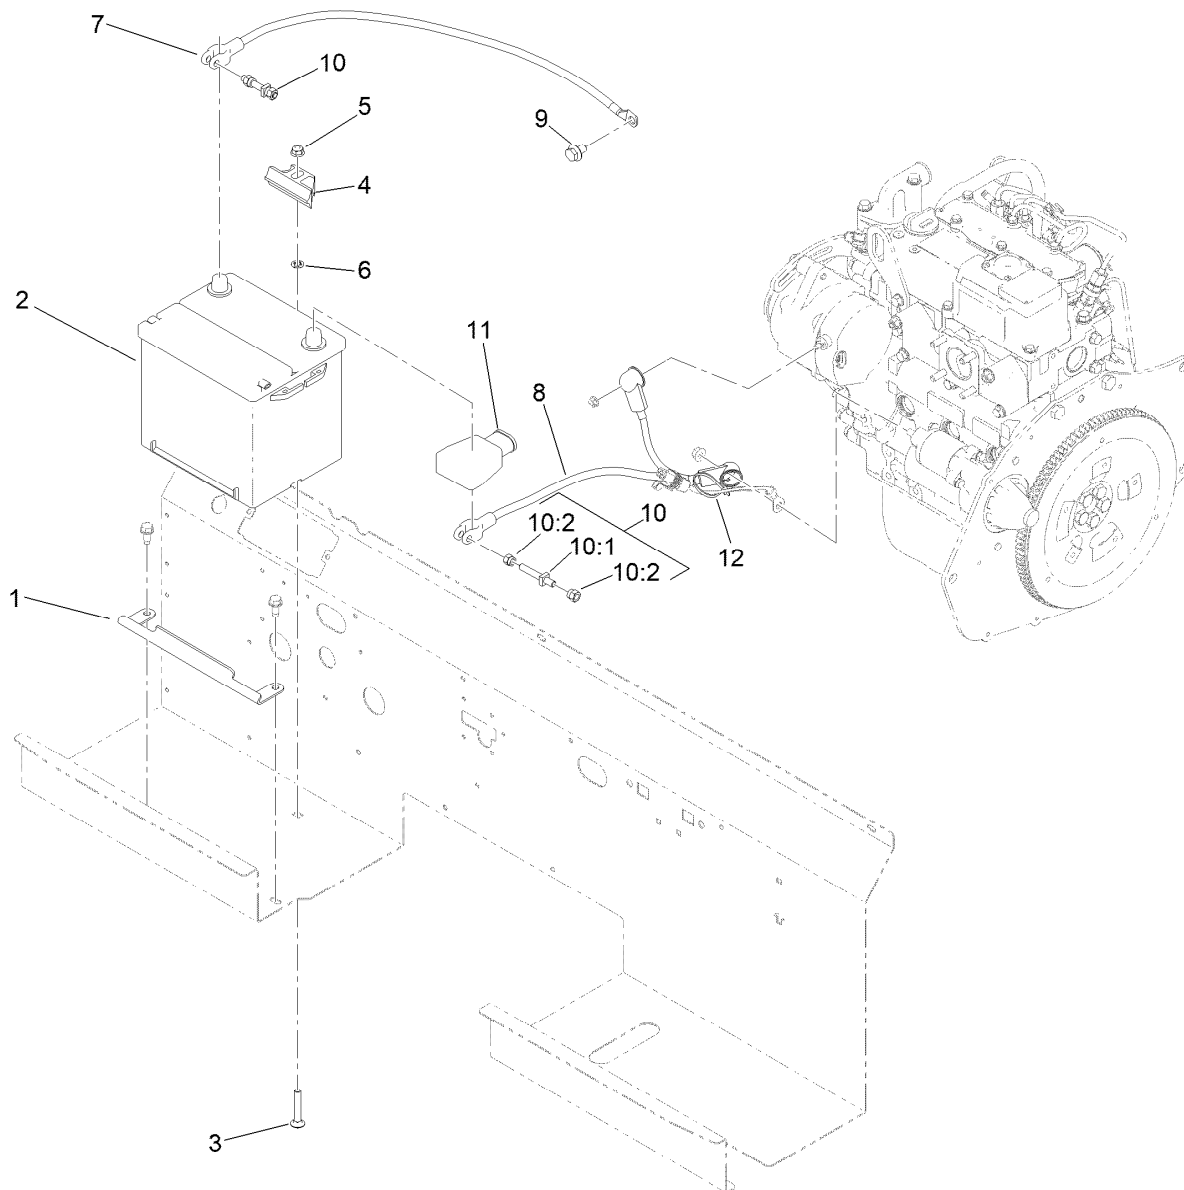

Battery Assembly

Ref.	Part Number	Qty.	Description
1	147-8051	1	Hold Down-Battery
2	106-5187	1	Battery- Dry, 12V, 525 CCA
3	3230-6	1	Bolt-CARR
4	138-6335	1	Retainer-Battery
5	104-8300	1	Nut-HF, NI
6	109-5667	1	Nut-Push
7	122-1781	1	Cable-Battery, Bk ASM
8	122-1782	1	Cable-Battery, Rd ASM
9	33105-016	1	Screw-HHF
10	112-9921	2	Bolt ASM
10:1	32180-107	1	Bolt-Clamp, Battery
10:2	32180-108	2	Nut-Hex Shoulder
11	32180-110	1	Insulator-Lead Cast
12	3290-378	1	Tie-Cable