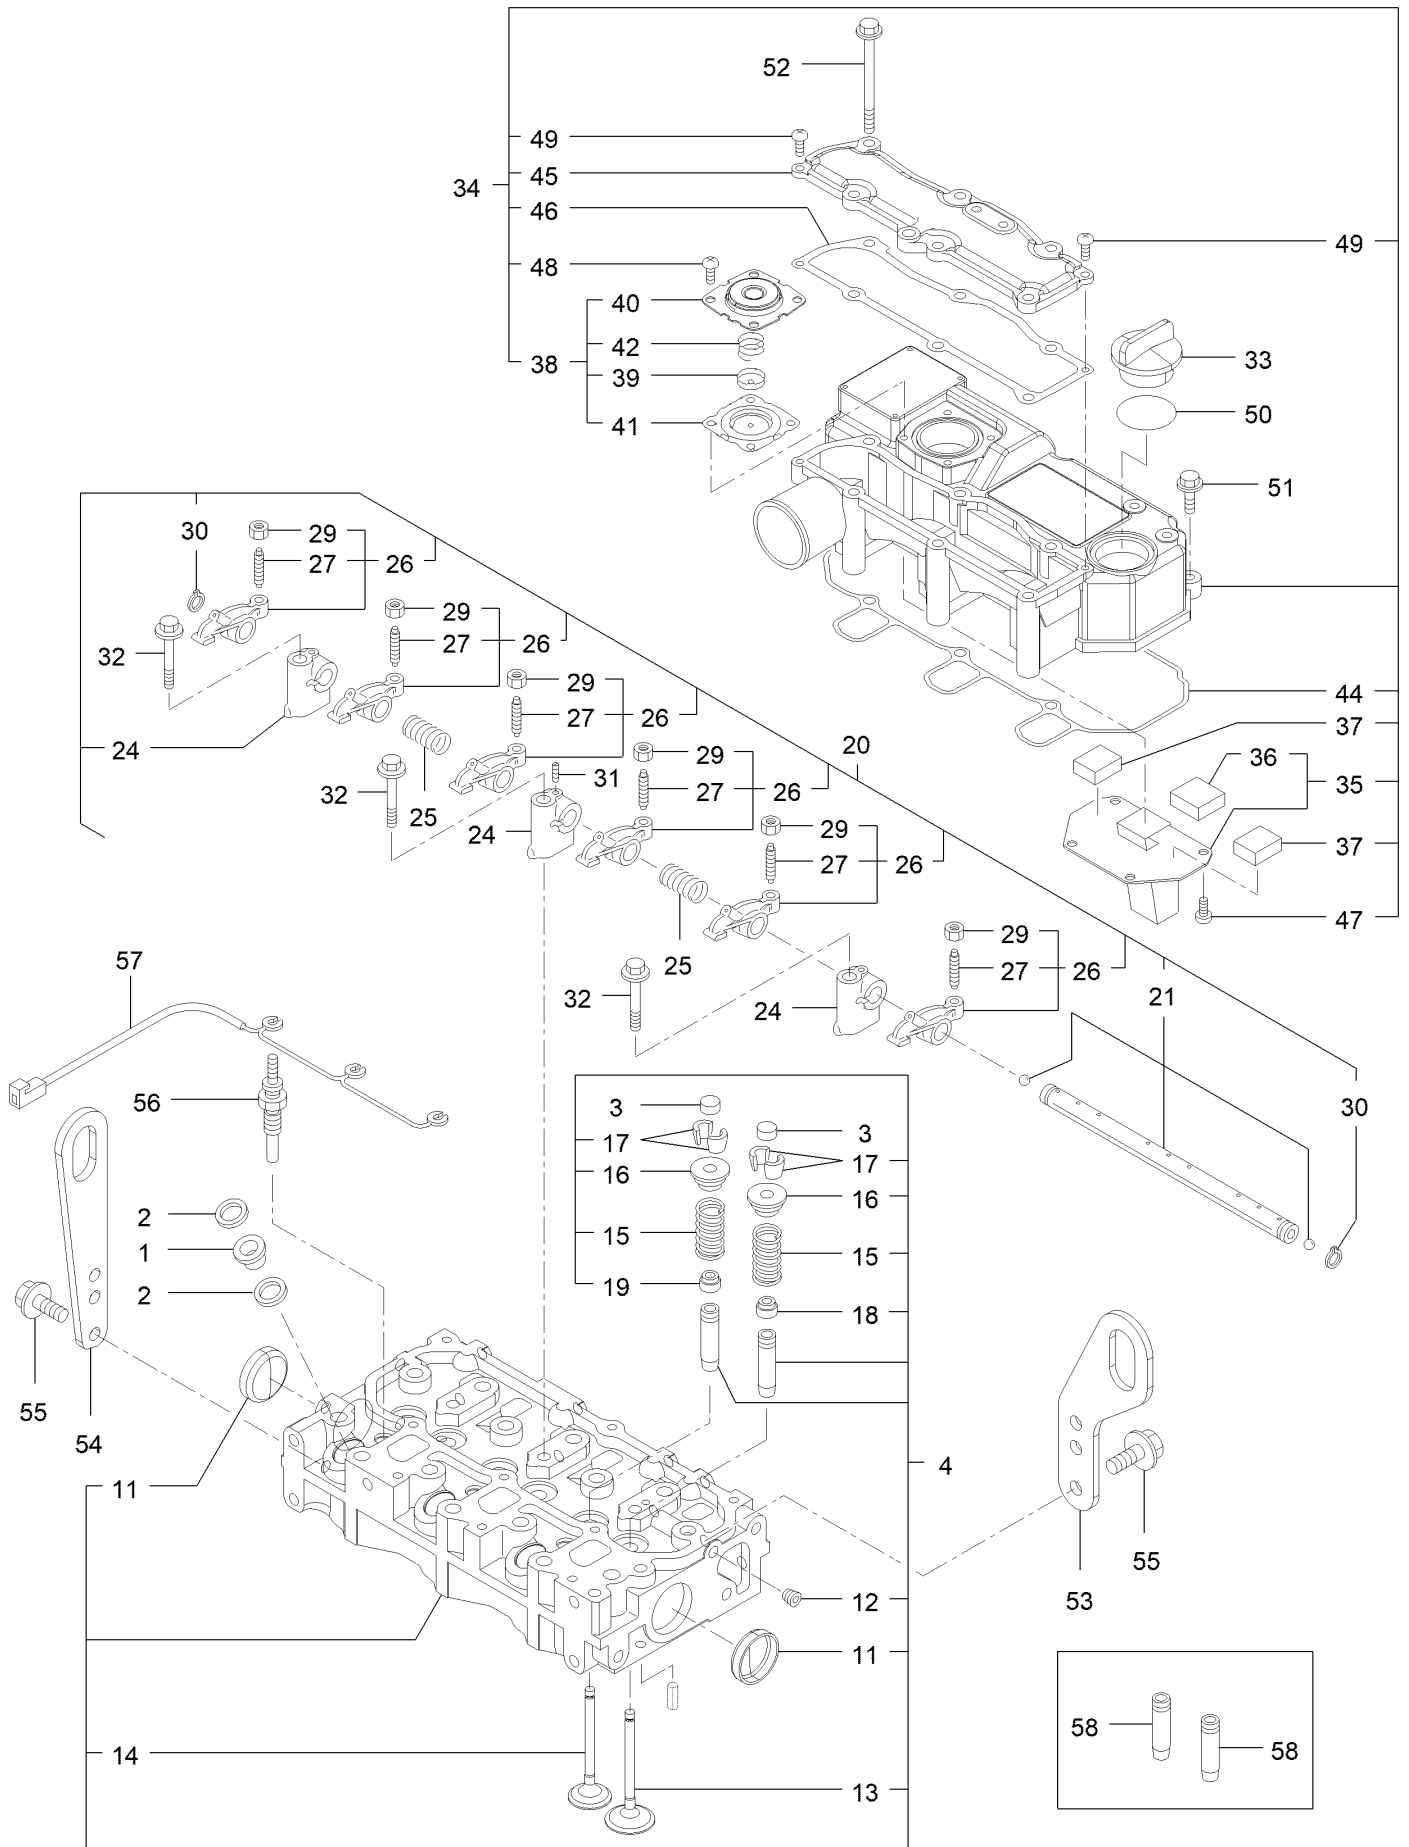

Cylinder Head and Bonnet Assembly

Cylinder Head and Bonnet Assembly (continued)

<i>Ref.</i>	<i>Part Number</i>	<i>Qty.</i>	<i>Description</i>	<i>Ref.</i>	<i>Part Number</i>	<i>Qty.</i>	<i>Description</i>
1	135-4069	3	Protector-Nozzle	34	145-7844	1	Bonnet Assy, Head
2	135-4070	6	Gasket-Nozzle	35	135-4085	1	Plate-Baffle
3	135-4071	6	Cap-Valve	36	135-4086	1	Baffle-Breather
4	145-7864	1	Head Assy, Cylinder	37	135-4086	2	Baffle-Breather
11	135-4073	2	Plug-Cup	38	135-4088	1	Diaphragm ASM
12	133-6797	1	Plug	39	135-4089	1	Plate-Diaphragm
13	145-7862	3	Valve, Intake	40	135-4090	1	Cover-Diaphragm
14	145-7863	3	Valve, Exhaust	41	135-4091	1	Diaphragm
15	135-4076	6	Spring-Valve	42	135-4092	1	Spring-Diaphragm
16	125-7054	6	Retainer	44	145-7841	1	Gasket, Bonnet
17	125-6914	12	Cotter	45	145-7842	1	Cover, Bonnet
18	125-6915	3	Seal-Stem, Valve	46	145-7843	1	Gasket, Bonnet Cover
19	125-6916	3	Seal-Stem, Valve	47	125-7186	4	Screw
20	145-7838	1	Support Assy, Rocker	48	125-7186	4	Screw
21	145-7839	1	Shaft Assy, Arm	49	127-3168	2	Screw
24	135-4079	3	Support-Arm, Rocker	50	125-7197	1	O-Ring
25	145-7840	2	Spring, Shaft	51	125-7209	3	Bolt
26	135-4081	6	Rocker Arm ASM	52	135-4096	6	Bolt
27	125-7013	6	Screw-Adjust, Valve	53	125-7046	1	Lifter
29	125-7014	6	Nut	54	125-7111	1	Lifter
30	135-7082	2	Ring	55	125-7214	4	Bolt
31	145-7836	1	Screw	56	135-4291	3	Plug-Glow
32	125-7218	3	Bolt	57	134-1443	1	Connector-Plug, Glow
33	125-6972	1	Cover-Filler	58	145-7845	6	Guide, Valve