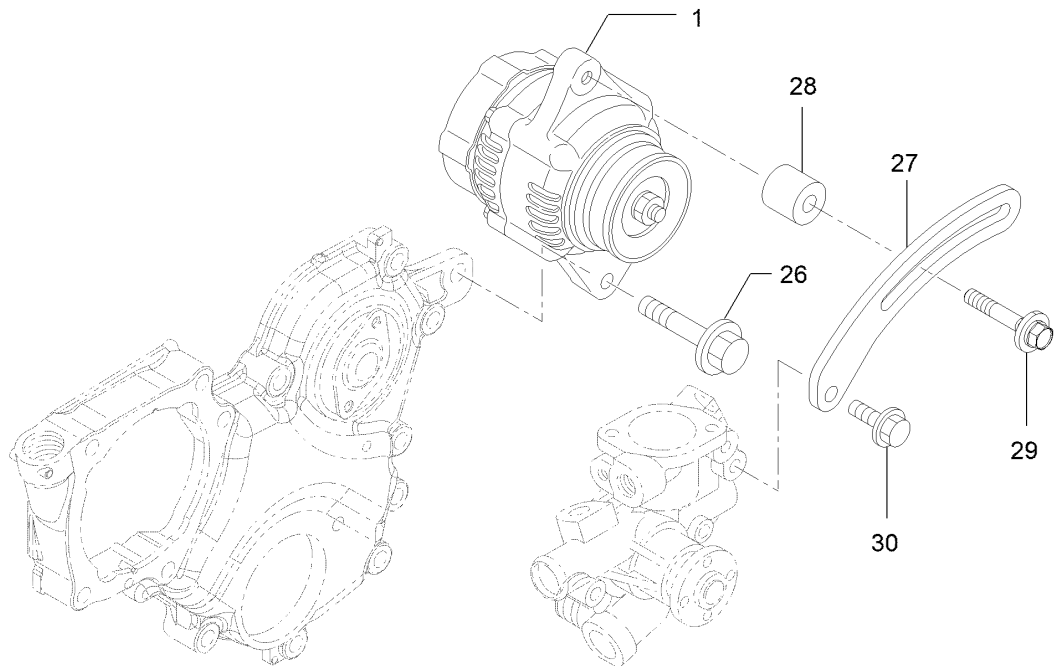

Generator Assembly

Generator Assembly (continued)

<i>Ref.</i>	<i>Part Number</i>	<i>Qty.</i>	<i>Description</i>	<i>Ref.</i>	<i>Part Number</i>	<i>Qty.</i>	<i>Description</i>
1	134-4016	1	Alternator, 12V-55A	16	145-7881	1	Regulator Assy
2	144-0647	1	Nut	17	127-3848	1	Holder
3	127-3843	1	Rotor ASM	18	127-2993	1	Holder
4	127-2983	1	Bearing-Ball	19	127-2965	6	Screw
5	127-2962	1	Cover	20	127-2966	1	Screw
6	135-4025	1	Frame ASM	21	127-2967	3	Bolt
7	127-2958	1	Bearing-Ball	22	127-2968	2	Screw
8	127-2959	1	Plate-Retainer	23	127-2969	2	Bolt
9	127-2960	4	Screw	24	127-2970	1	Bushing-Insulation
10	127-2961	2	Stud	25	127-2971	2	Nut
11	127-3845	1	Frame	26	135-4277	1	Bolt
12	134-4017	1	Cover, End	27	145-7852	1	Adjuster, Belt
13	127-2954	1	Pulley	28	140-7166	1	Spacer-Adjuster
14	127-2955	1	Nut	29	125-7134	1	Bolt
15	127-2957	1	Collar	30	125-7595	1	Bolt