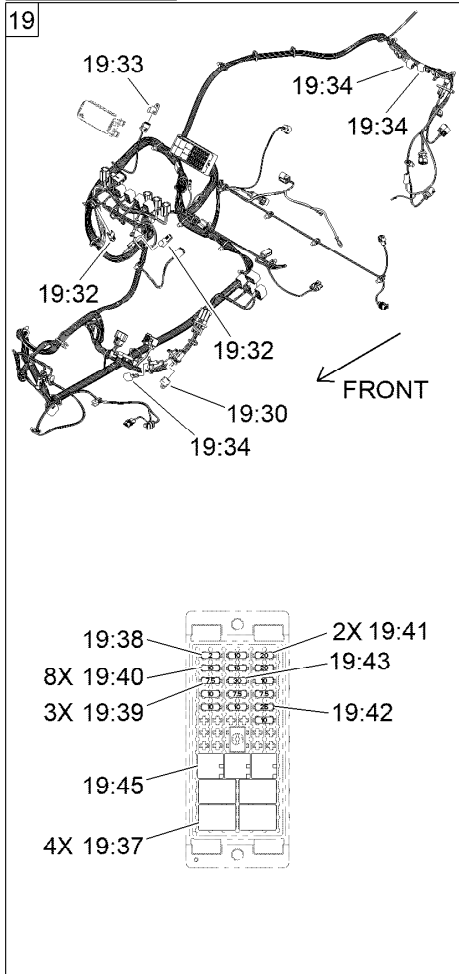

Parts in service assemblies have reference numbers in the form a:b. The a represents the reference number of the entire service assembly and the b represents a sequential number unique to each part within the service assembly.

For example, a wheel assembly might be identified by reference number 6, the tire by 6:1, the valve by 6:2, and the wheel by 6:3. When you order the assembly identified by reference number 6, you receive all parts identified by reference numbers 6:1, 6:2, and 6:3. However, you may also order any part individually. Reference numbers of this type appear in illustration and in parts lists.

Electrical Assembly

Ref.	Part Number	Qty.	Description	Ref.	Part Number	Qty.	Description
1	122-3614	1	Switch-Ignition	16:1	137-9945	1	Bellcrank-Actuator, Throttle
1:1	121-5160	1	Nut-Hex	16:2	111-6953	1	Washer Plain
1:2	122-2704	1	Nut-Face, M22 (Plastic)	16:3	47-2830	1	Screw
1:3	121-5162	1	Set-Key, Ignition	17	60-6910	4	Screw-HH
2	127-2770	1	Controller	18	33103-012	2	Screw-HHF
3	42862	1	Block-Terminal, Ground	19	122-2167	1	Harness-Wire, Utx Diesel 4 Passenger
4	42863	1	Strip-Jumper	19:30	32180-156	1	Cap-Plug, 6 Way
5	100-4351	2	Screw-HWH	19:32	32180-282	2	Resistor-120 Ohm
6	32144-110	4	Screw-HWH	19:33	32180-089	1	Cap-Plug, 3 Way
7	99-7435	5	Relay	19:34	100-4918	3	Diode
8	136-9450	1	Cluster-Instrument	19:37	126-3991	4	Relay-Micro
9	144-2440	1	Switch-Rocker, On-None-On	19:38	121-8861	1	Fuse-Mini Blade, 2 Amp
10	144-2445	1	Switch-Rocker, On-On-On	19:39	121-8865	3	Fuse-Mini Blade, 7.5 Amp
11	99-7420	5	Plug-Hole	19:40	121-8866	8	Fuse-Mini Blade, 10 Amp
12	144-2405	1	Switch-Rocker, On-None-On	19:41	121-8868	2	Fuse-Mini Blade, 20 Amp
13	139-3420	1	Port-USB	19:42	121-8869	1	Fuse-Mini Blade, 25 Amp
14	32144-112	7	Screw-HWH	19:43	121-8870	1	Fuse-Mini Blade, 30 Amp
15	138-5610	1	Bracket-Cable, Actuator	19:45	126-6157	4	Relay-Micro 280, Spdt
16	136-9434	1	Actuator ASM-Throttle	20	139-4557	1	Horn-ASM
				21	32144-70	1	Screw-HWHTF