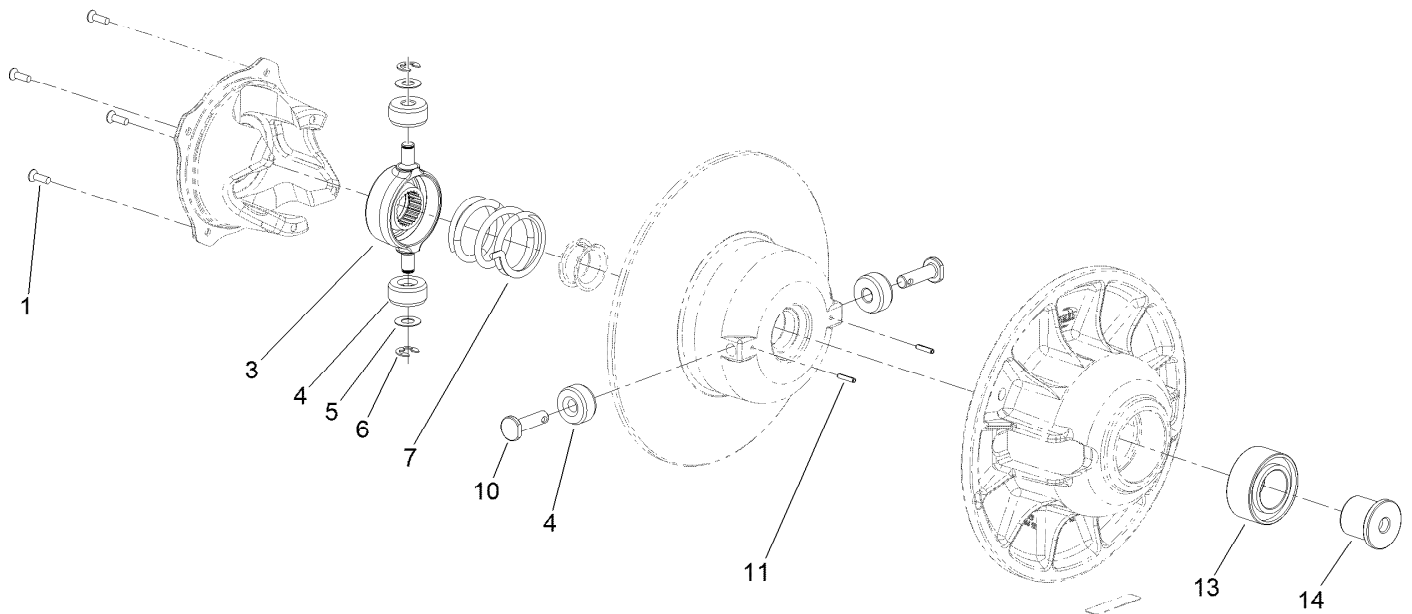

Secondary Clutch Assembly No. 139-4591

<i>Ref.</i>	<i>Part Number</i>	<i>Qty.</i>	<i>Description</i>
1	145-2104	4	Screw, Machine Torx Sfch 10-32 X .625
3	145-2025	1	Spider 9.5 25T Mach
4	145-2026	4	Roller-Clutch 1.135 X .550
5	130-4059	2	Washer-Thrust
6	130-4058	2	E-Ring
7	145-2027	1	Spring-Comp 2.00 OD Secondary 175-320
10	130-4063	2	Pin-Roller
11	130-4065	2	Pin-Spring, Slotted
13	145-2028	1	Bearing-Ball
14	145-2029	1	Sleeve-Shoulder