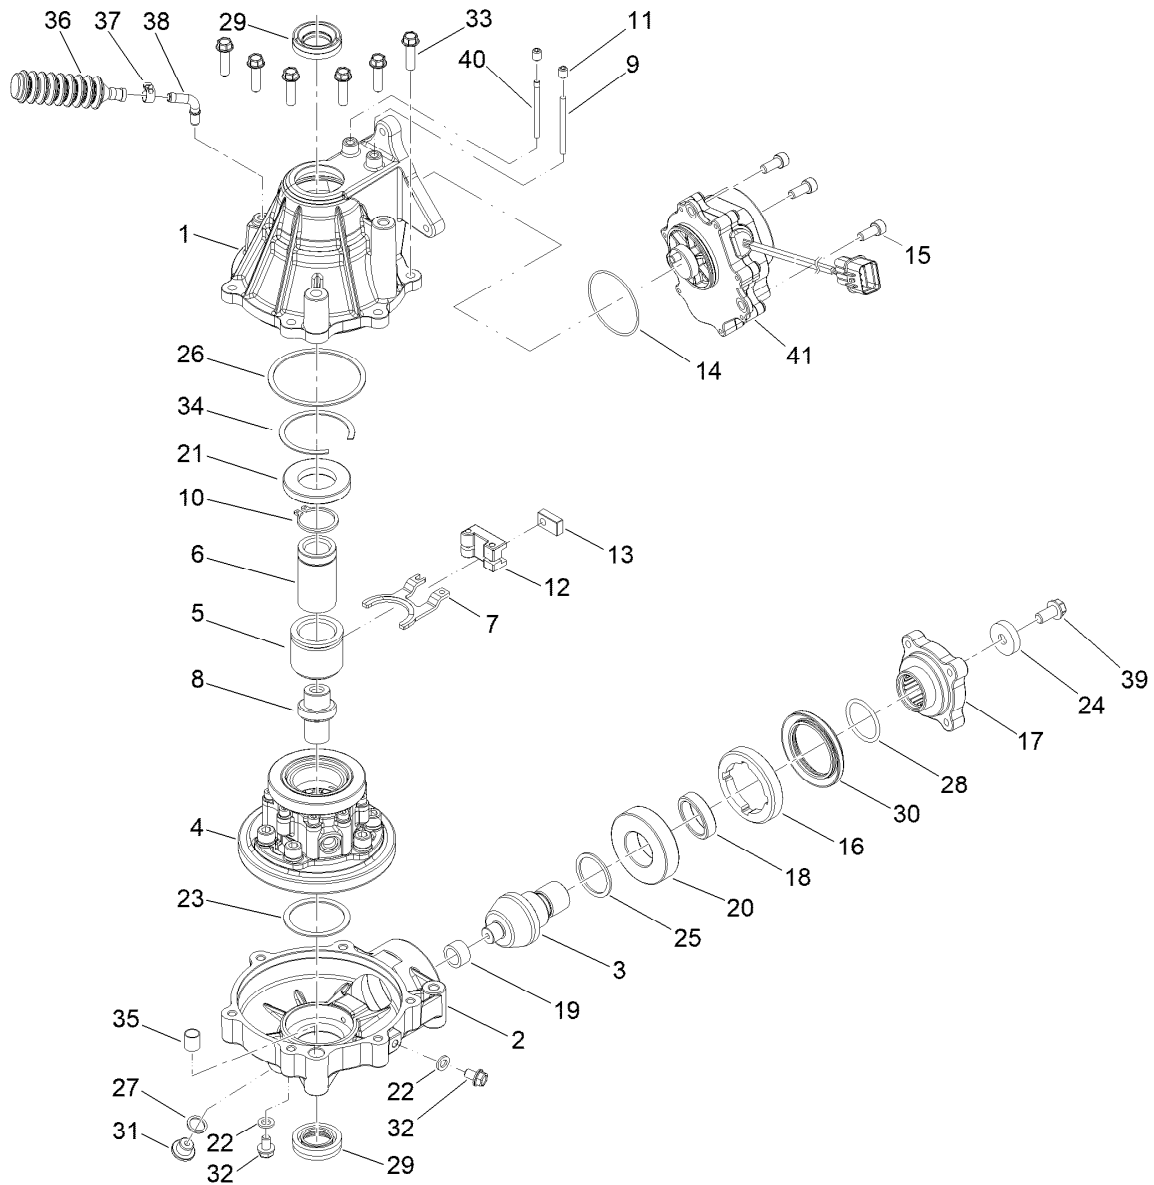

Front Differential Assembly No. 140-4752

Ref.	Part Number	Qty.	Description	Ref.	Part Number	Qty.	Description
1	145-7895	1	Cover	22	145-7916	2	Washer, 8.2 X 16 X 2T
2	145-7896	1	Housing	23	145-7917	1	Shim, 50.5 X 61
3	145-7897	1	Pinion	24	145-7918	1	Lock Washer
4	145-7898	1	Planet Carrier Sub-ASM	25	145-7919	1	Shim, 36 X 44
5	145-7899	1	Clutch	26	145-7920	1	Shim, 79 X 89
6	145-7900	1	Support Ring	27	145-7921	1	Washer, 14.5 X 22 X 1T
7	145-7901	1	Fork	28	145-7922	1	O-Ring, P26
8	145-7902	1	Gear A	29	145-7923	2	Seal, 25 X 45 X 7T X 11T
9	145-7903	1	Pin, 5 X 62L	30	145-7924	1	Seal, 40 X 75 X 8T X 12T
10	145-7904	1	Retaining Ring, External 34	31	145-7925	1	Plug, M14 X 9.5L
11	145-7905	2	Bolt, M10 X 10L	32	145-7926	2	Screw, HH, M8Xp1.25X12L
12	145-7906	1	Slider A	33	145-7927	6	Screw, HH, M8Xp1.25X30L
13	145-7907	1	Slider B	34	145-7928	1	Retaining Ring, Internal 62
14	145-7908	1	O-Ring, 62 I.D. X 2 Wide	35	145-7929	1	Location Pin
15	145-7909	3	Screw, Sh, M8X20L	36	145-7930	1	Breathing Tube
16	145-7910	1	Nut, M74	37	145-7931	1	Ring
17	145-7911	1	Flange	38	145-7932	1	Tube, Vent, 90 DEG
18	145-7912	1	Bushing	39	145-7933	1	Screw, HH, M10Xp1.25X20L
19	145-7913	1	Needle Bearing, Hk1612	40	145-7934	1	Pin, 5 X 4.63 X 62L
20	145-7914	1	Ball Bearing, 6207	41	145-7935	1	Actuator
21	145-7915	1	Ball Bearing, 16007