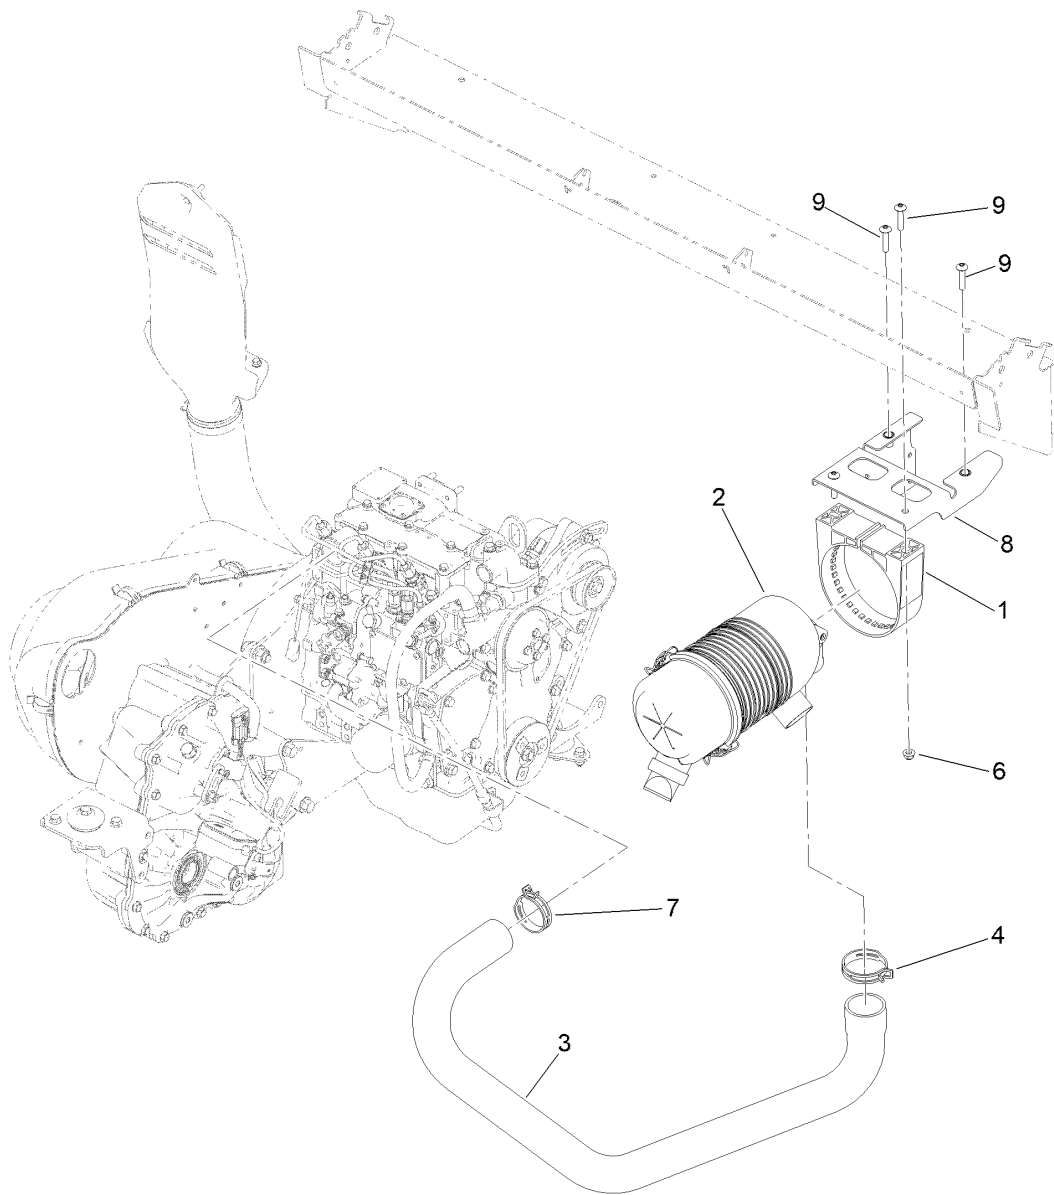

Air Cleaner Assembly

Ref.	Part Number	Qty.	Description
1	98-4525	1	Bracket-Cleaner, Air
2	106-5277	1	Air Cleaner ASM
3	140-2620	1	Hose-Air, Diesel
4	144-2200	1	Clamp-Sc Band
6	104-8300	2	Nut-HF, NI
7	144-2249	1	Clamp-Sc Band
8	147-8105	1	Air Cleaner Bracket ASM
9	126-7439	4	Screw-Torx