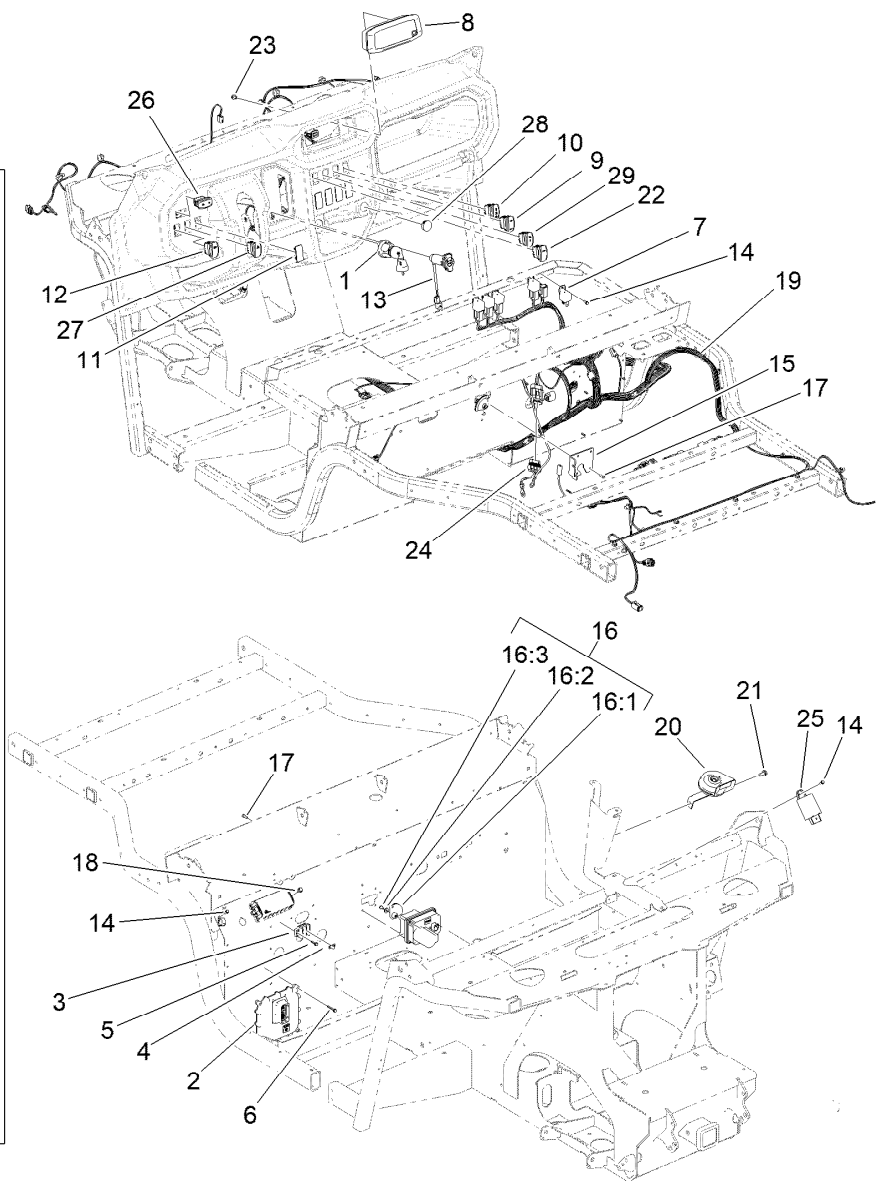

Electrical Assembly

Ref.	Part Number	Qty.	Description	Ref.	Part Number	Qty.	Description
1	122-3614	1	Switch-Ignition	16:1	137-9945	1	Bellcrank-Actuator, Throttle
1:1	121-5160	1	Nut-Hex	16:2	111-6953	1	Washer Plain
1:2	122-2704	1	Nut-Face, M22 (Plastic)	16:3	47-2830	1	Screw
1:3	121-5162	1	Set-Key, Ignition	17	60-6910	4	Screw-HH
2	127-2770	1	Controller	18	33103-012	2	Screw-HHF
3	42862	1	Block-Terminal, Ground	19	122-2167	1	Harness-Wire, Utx Diesel 4 Passenger
4	42863	1	Strip-Jumper	19:30	32180-156	1	Cap-Plug, 6 Way
5	100-4351	2	Screw-HWH	19:32	32180-282	2	Resistor-120 Ohm
6	32144-110	4	Screw-HWH	19:33	32180-089	1	Cap-Plug, 3 Way
7	99-7435	5	Relay	19:34	100-4918	3	Diode
8	136-9450	1	Cluster-Instrument	19:37	126-3991	4	Relay-Micro
9	144-2440	1	Switch-Rocker, On-None-On	19:38	121-8861	1	Fuse-Mini Blade, 2 Amp
10	144-2445	1	Switch-Rocker, On-On-On	19:39	121-8865	3	Fuse-Mini Blade, 7.5 Amp
11	99-7420	5	Plug-Hole	19:40	121-8866	8	Fuse-Mini Blade, 10 Amp
12	144-2405	1	Switch-Rocker, On-None-On	19:41	121-8868	2	Fuse-Mini Blade, 20 Amp
13	139-3420	1	Port-USB	19:42	121-8869	1	Fuse-Mini Blade, 25 Amp
14	32144-112	7	Screw-HWH	19:43	121-8870	1	Fuse-Mini Blade, 30 Amp
15	138-5610	1	Bracket-Cable, Actuator	19:45	126-6157	4	Relay-Micro 280, Spdt
16	136-9434	1	Actuator ASM-Throttle	20	139-4557	1	Horn-ASM
				21	32144-70	1	Screw-HWHTF