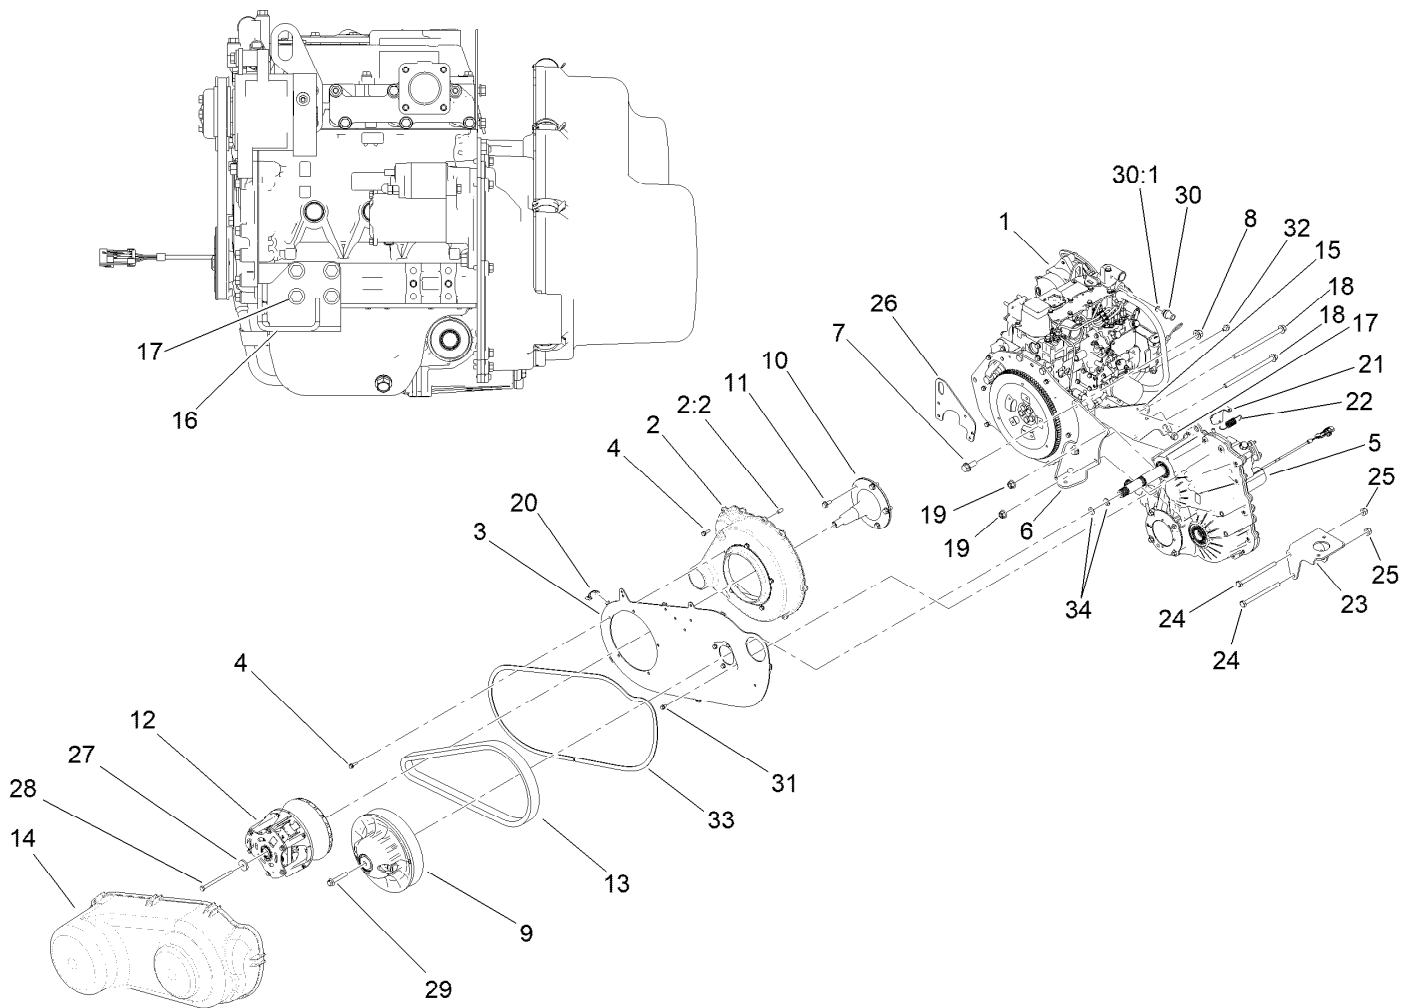

Engine, Transaxle and Clutch Assembly

Ref.	Part Number	Qty.	Description	Ref.	Part Number	Qty.	Description
1	136-9431	1	Engine-Yanmar, 3Tnm74F-Natr	17	33105-020	8	Screw-HHF
2	140-4768	1	Housing ASM-Flywheel, Diesel	18	140-2689	2	Screw-HH
2:2	87-1910	2	Pin-Dowel	19	114-8417	2	Nut-HF, NI
3	139-4598-0P	1	Plate-Spanner	20	140-4669	6	Clip-Spring
4	110-3986	13	Screw	21	139-4581	1	Bracket-Spring, Throttle
5	140-2611	1	Transaxle ASM	22	145-7792	1	Spring-Extension
6	140-2604-0P	1	Bracket-Transmission, LH	23	140-2624-0P	1	Bracket-Drivetrain, Rear
7	3234-38	2	Screw-HHF	24	33115-140	2	Screw-HH
8	99-5107	2	Nut-Lock	25	103-9511	2	Nut-Lock, NI
9	139-4591	1	Clutch-Secondary	26	136-9440	1	Bracket-Throttle Cable
10	140-2602	1	Adapter-Clutch	27	104-6550	1	Washer-Clutch
11	138-0690	5	Screw-HH	28	99-7201	1	Screw-HH
12	139-4590	1	Clutch-Primary	29	140-4777	1	Screw-HHF
13	145-7789	1	Belt-Variable	30	140-4766	1	Fitting-Straight
14	140-2603	1	Enclosure-Cvt	30:1	140-4770	1	Washer-Copper
15	145-2105-0P	1	Bracket-Trans, RH (Diesel)	31	104-2628	4	Screw
16	147-8089	1	Mount-Engine, Compressor	32	68-9410	1	Screw-HHF
				33	145-7799	1	Gasket-Cover, Cvt
				34	36-4780	2	Washer-Plain