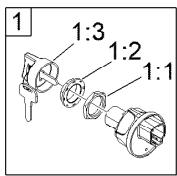

For example, a wheel assembly might be identified by reference number 6, the tire by 6:1, the valve by 6:2, and the wheel by 6:3. When you order the assembly identified by reference number 6, you receive all parts identified by reference numbers 6:1, 6:2, and 6:3. However, you may also order any part individually. Reference numbers of this type appear in illustration and in parts lists.

Electrical Assembly

Ref.	Part Number	Qty.	Description	Ref.	Part Number	Qty.	Description
1	122-3614	1	Switch-Ignition	16:1	137-9945	1	Bellcrank-Actuator, Throttle
1:1	121-5160	1	Nut-Hex	16:2	111-6953	1	Washer Plain
1:2	122-2704	1	Nut-Face, M22 (Plastic)	16:3	47-2830	1	Screw
1:3	121-5162	1	Set-Key, Ignition	17	60-6910	4	Screw-HH
2	127-2770	1	Controller	18	33103-012	2	Screw-HHF
3	42862	1	Block-Terminal, Ground	19	122-2167	1	Harness-Wire, Utx Diesel 4 Passenger
4	42863	1	Strip-Jumper	19:30	32180-156	1	Cap-Plug, 6 Way
5	100-4351	2	Screw-HWH	19:32	32180-282	2	Resistor-120 Ohm
6	32144-110	4	Screw-HWH	19:33	32180-089	1	Cap-Plug, 3 Way
7	99-7435	5	Relay	19:34	100-4918	3	Diode
8	136-9450	1	Cluster-Instrument	19:37	126-3991	4	Relay-Micro
9	144-2440	1	Switch-Rocker, On-None-On	19:38	121-8861	1	Fuse-Mini Blade, 2 Amp
10	144-2445	1	Switch-Rocker, On-On-On	19:39	121-8865	3	Fuse-Mini Blade, 7.5 Amp
11	99-7420	5	Plug-Hole	19:40	121-8866	8	Fuse-Mini Blade, 10 Amp
12	144-2405	1	Switch-Rocker, On-None-On	19:41	121-8868	2	Fuse-Mini Blade, 20 Amp
13	139-3420	1	Port-USB	19:42	121-8869	1	Fuse-Mini Blade, 25 Amp
14	32144-112	7	Screw-HWH	19:43	121-8870	1	Fuse-Mini Blade, 30 Amp
15	138-5610	1	Bracket-Cable, Actuator	19:45	126-6157	4	Relay-Micro 280, Spdt
16	136-9434	1	Actuator ASM-Throttle	20	139-4557	1	Horn-ASM
				21	32144-70	1	Screw-HWHTF