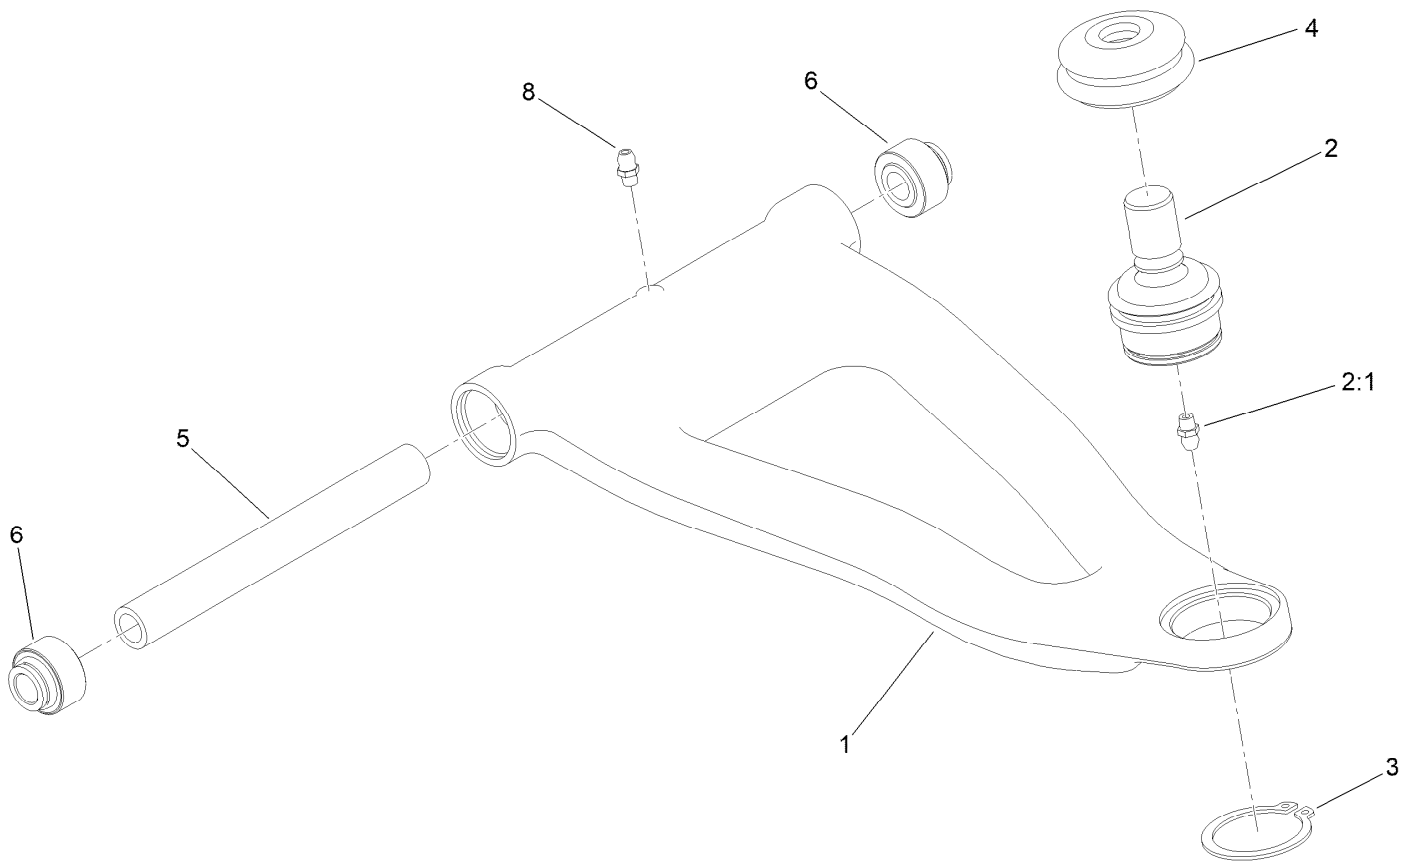

Frame and ROPS Assembly

Ref.	Part Number	Qty.	Description	Ref.	Part Number	Qty.	Description
1	147-8108	1	Front Frame ASM (4 Passenger)	4:2	137-2846-05	1	ROPS Middle Tube ASM-RH [blk-Tx
2	147-8106	1	Rear Frame ASM	4:3	137-2848-05	2	ROPS Connector Tube ASM [blk-Tx
3		1	Standard ROPS Kit ●	4:4	138-5787-05	2	Tube-Restraint, Shoulder
3:1	137-2737-05	1	Front ROPS ASM-LH	4:5	137-2835-05	1	ROPS Support Tube ASM [blk-Txt]
3:2	137-2738-05	1	Front ROPS ASM-RH	4:6	137-2916-05	1	Rear Seat Handle ASM [blk-Txt]
3:3	140-2583	1	ROPS Front Crosslink ASM	4:7	138-9438-05	1	Panel-Back, Seat
3:3:2	144-1143	1	Decal-Utx, Safety	5	145-7960-03	1	Panel-Underseat
3:4	138-9438-05	1	Panel-Back, Seat	6	116-4701	4	Screw-HHF
3:5	140-2597	1	LH ROPS Rear Tube ASM	7	104-8301	6	Nut-HF, NI
3:5:2	145-2215	1	Decal-ROPS Safety, Utx	8	144-2296	1	Crew ROPS Hardware Kit
3:5:3	144-2267	1	Decal-Compliance, ROPS	8:1	144-2258	20	Screw-HH
3:6	137-2726-05	1	ROPS Rear Tube ASM-RH	8:2	144-2265	16	Bolt-CARR
3:7	138-5787-05	2	Tube-Restraint, Shoulder	8:3	32144-70	8	Screw-HWHTF
3:8	137-6892-05	1	Crosslink-Rear, ROPS	8:4	49-2040	24	Screw-HWHTF
4		1	Mid ROPS Kit (Crew) ●				
4:1	137-2845-05	1	ROPS Middle Tube ASM-LH [blk-Tx				

● Not serviced separately

Front Suspension Assembly

Ref.	Part Number	Qty.	Description	Ref.	Part Number	Qty.	Description
1	147-2706	2	Strut ASM	8	325-39	2	Screw-HH
2	138-9319	1	Knuckle ASM-Front, LH	9	136-9419	2	Tire/Wheel ASM
2:2	133-7272	1	Bearing-Ball	9:1	136-9418	1	Wheel-12X7-12
2:3	144-2207	1	Ring-Retaining	9:2	232-27	1	Stem-Valve
3	138-9320	1	Knuckle ASM-Front, RH	9:3	137-2689	1	Tire
3:2	133-7272	1	Bearing-Ball	11	137-6766	2	Bracket-Hose, Brake
3:3	144-2207	1	Ring-Retaining	12	3234-46	4	Screw-HHF
4	145-7771	2	Control Arm ASM-Front	13	99-5107	6	Nut-Lock
5	137-6754	2	Hub ASM	14	115-2398	2	Bolt-HH
5:2	137-6760	4	Stud-Wheel	15	3296-48	2	Nut-Hex
7	242-50	8	Nut-Lug	16	112-2844	6	Nut-HF