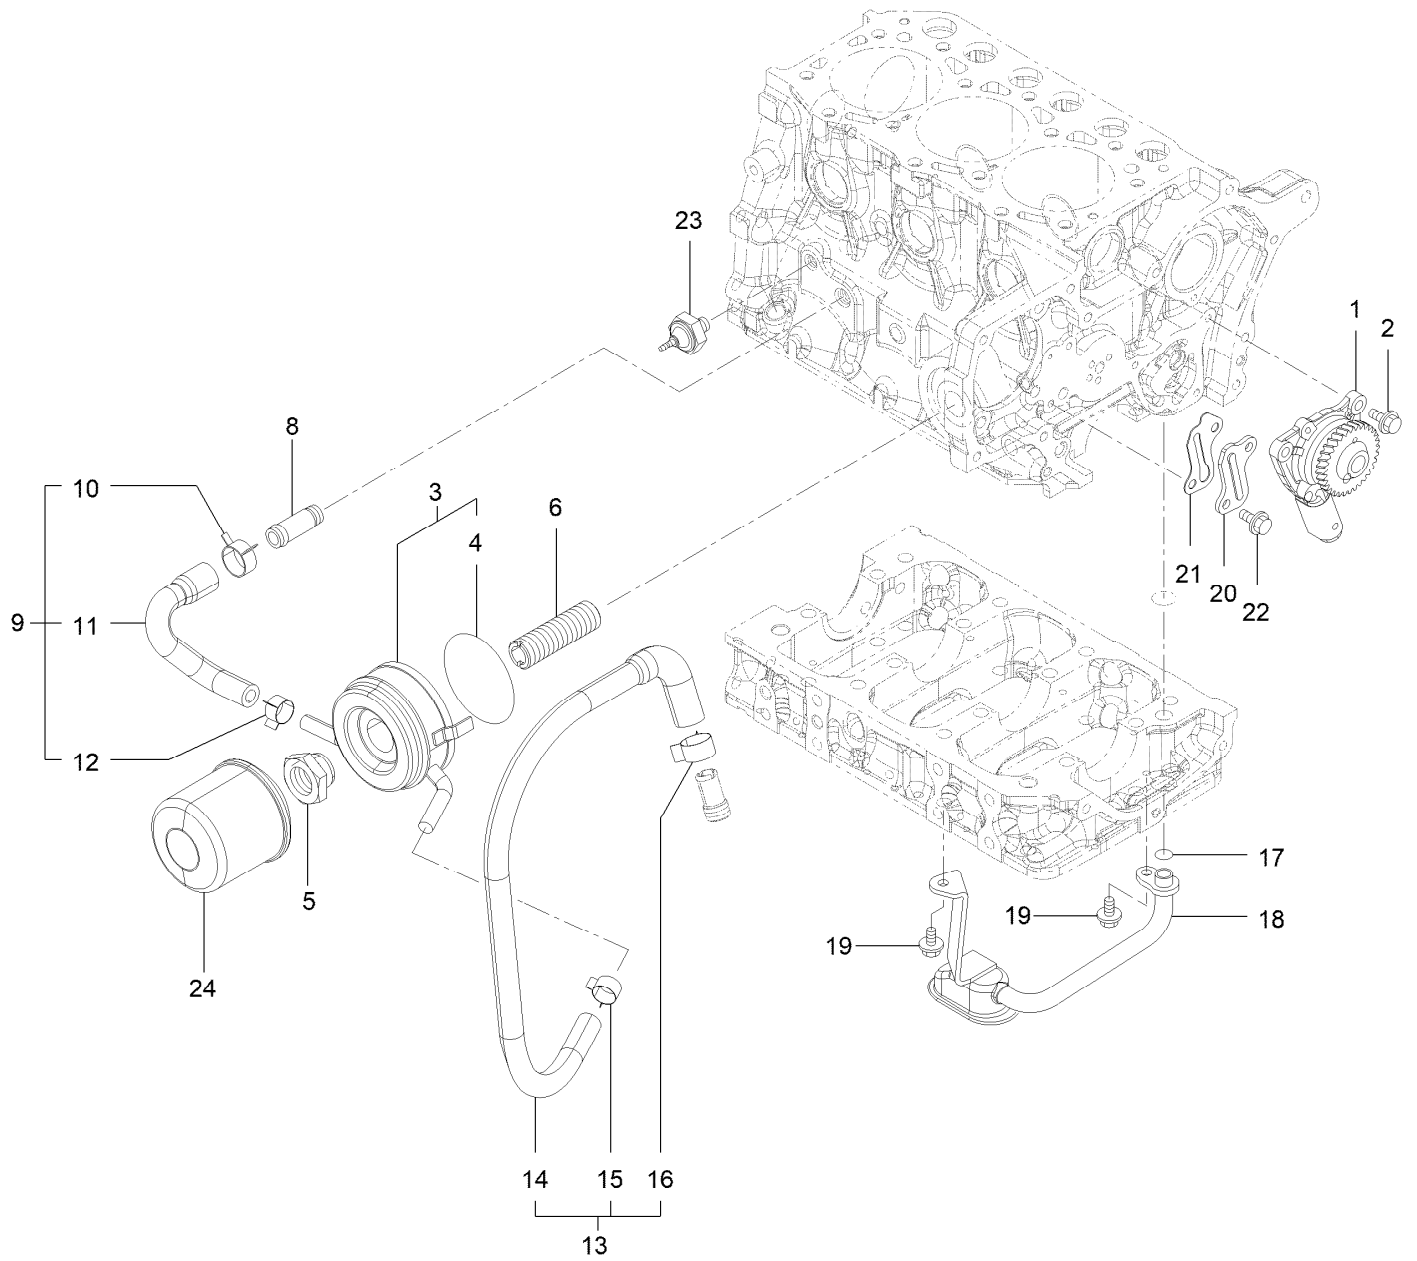

Lubrication Oil System Assembly

Lubrication Oil System Assembly (continued)

<i>Ref.</i>	<i>Part Number</i>	<i>Qty.</i>	<i>Description</i>	<i>Ref.</i>	<i>Part Number</i>	<i>Qty.</i>	<i>Description</i>
1	145-7826	1	Pump Assy, Oil	14	145-7858	1	Pipe, Cooler Inlet
2	125-7207	3	Bolt	15	125-7191	1	Clamp-Hose
3	135-4174	1	Cooler-Oil	16	145-7886	1	Clamp, 18
4	125-7075	1	O-Ring	17	145-7834	1	O-Ring, P11
5	125-7041	1	Nut-Cooler, Oil	18	145-7805	1	Pipe Assy, Oil Inlet
6	125-7042	1	Stud	19	125-7205	2	Bolt
8	127-3753	1	Joint	20	145-7828	1	Cover, Oil
9	145-7809	1	Pipe Assy, Water	21	145-7829	1	Gasket, Oil Pipe
10	125-7162	1	Clip	22	125-7206	2	Bolt
11	145-7808	1	Pipe, Water	23	134-1377	1	Switch-Hydraulic
12	125-7191	1	Clamp-Hose	24	135-4181	1	Filter-Oil, Engine
13	145-7859	1	Pipe Assy, Water