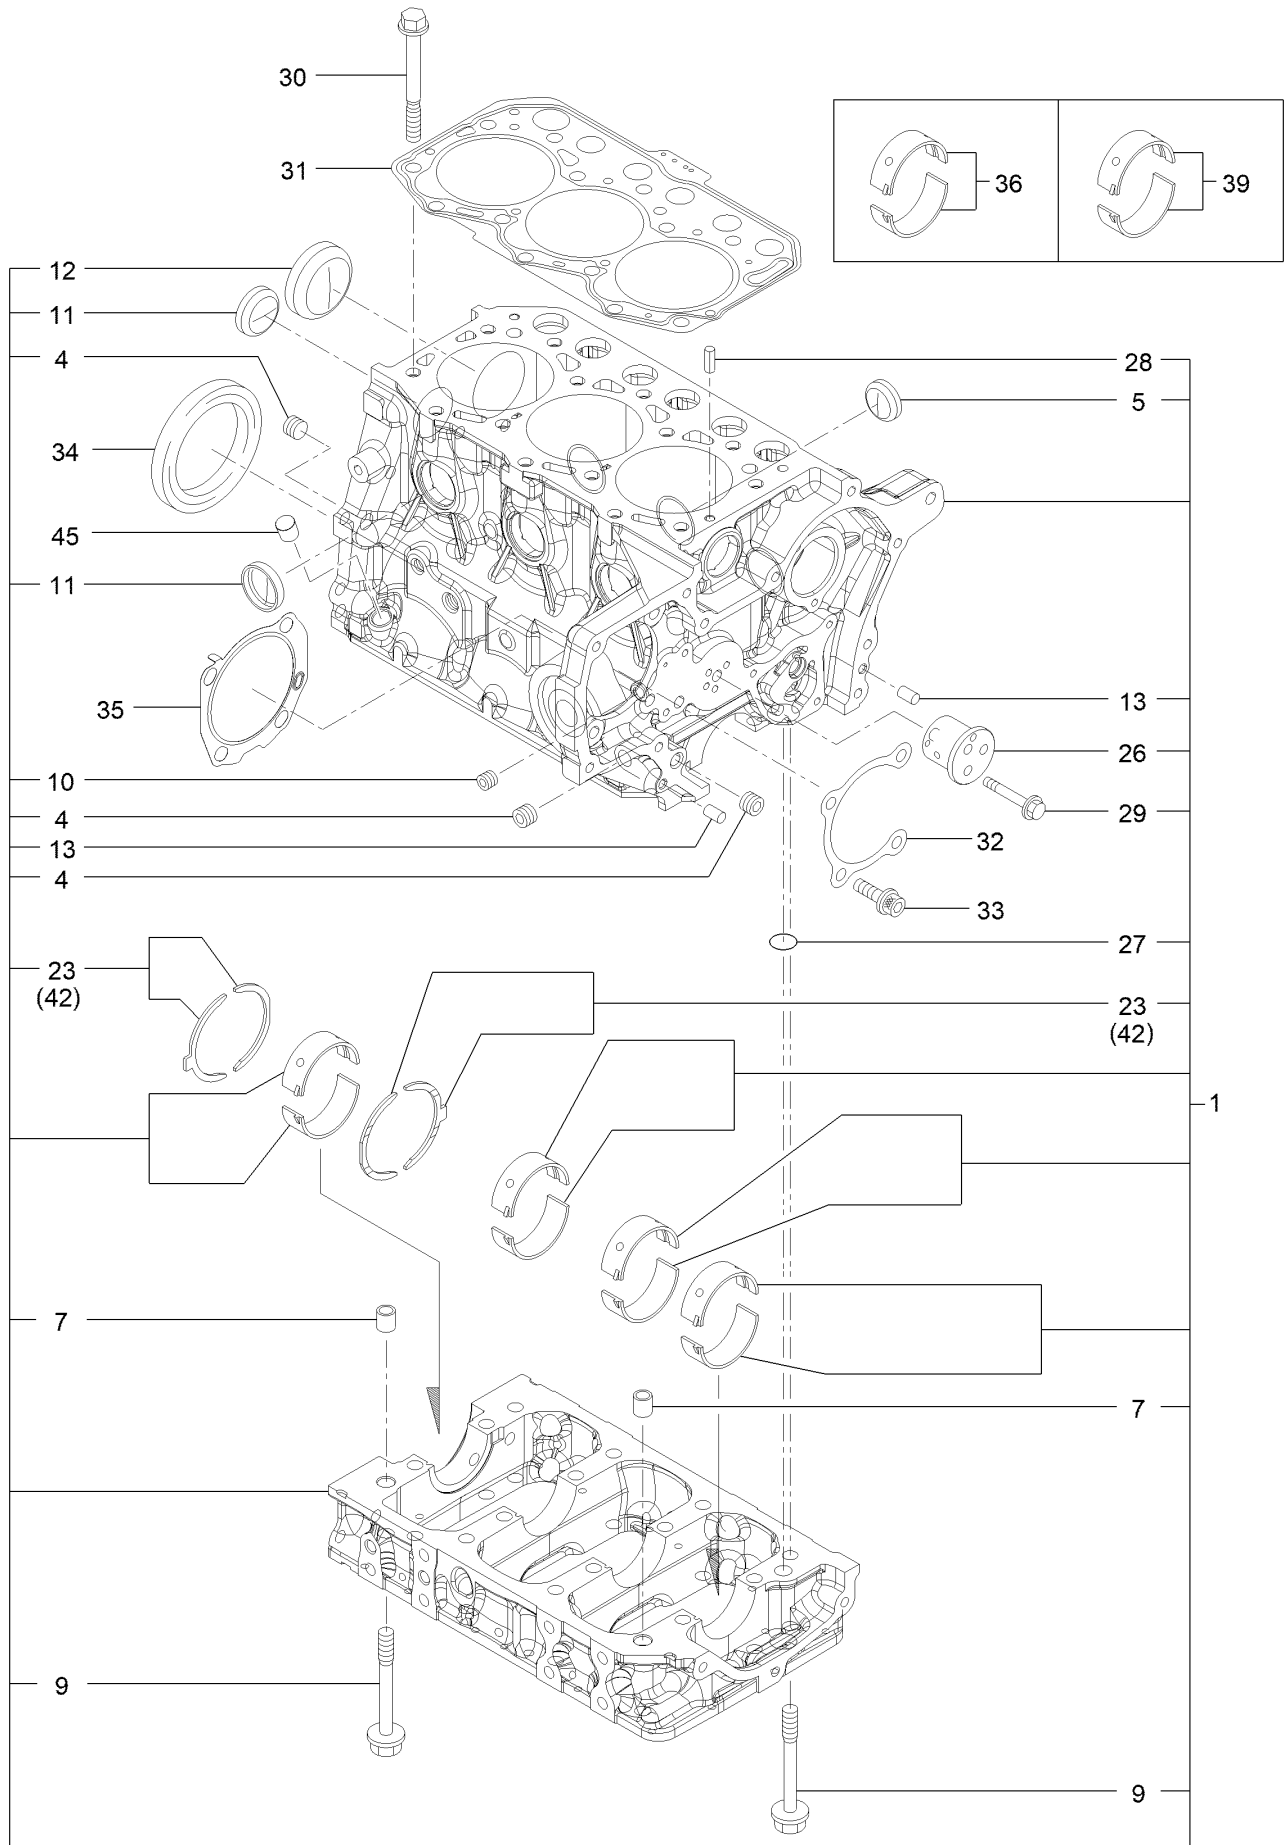

Cylinder Block Assembly

Cylinder Block Assembly (continued)

<i>Ref.</i>	<i>Part Number</i>	<i>Qty.</i>	<i>Description</i>	<i>Ref.</i>	<i>Part Number</i>	<i>Qty.</i>	<i>Description</i>
1	145-7867	1	Block Assy, Cylinder	28	125-7184	2	Pin-Spring
4	125-6969	3	Plug	29	125-7211	3	Bolt
5	145-7815	3	Plug, 25	30	135-4037	14	Bolt-Head, Cylinder
7	145-7814	2	Pipe, Knock L=12	31	145-7861	1	Gasket, Head
9	145-7816	16	Bolt, Metal Cap	32	145-7812	1	Gasket, Pump
10	133-6797	1	Plug	33	145-7813	4	Bolt, Flange M8X25
11	140-7182	4	Plug 30	34	135-4064	1	Seal-Oil
12	145-7889	1	Plug, 45	35	145-7831	1	Gasket, Fuel Pump
13	135-4062	2	Pin-Parallel	36	145-7817	4	Metal Assy, Main
23	145-7819	2	Metal Assy, Thrust	39	145-7818	4	Metal Assy, Main .25
26	145-7823	1	Shaft, Idle Gear	42	145-7820	2	Metal Assy, 0.25 Os
27	133-6654	1	O-Ring	45	145-7879	1	Plug