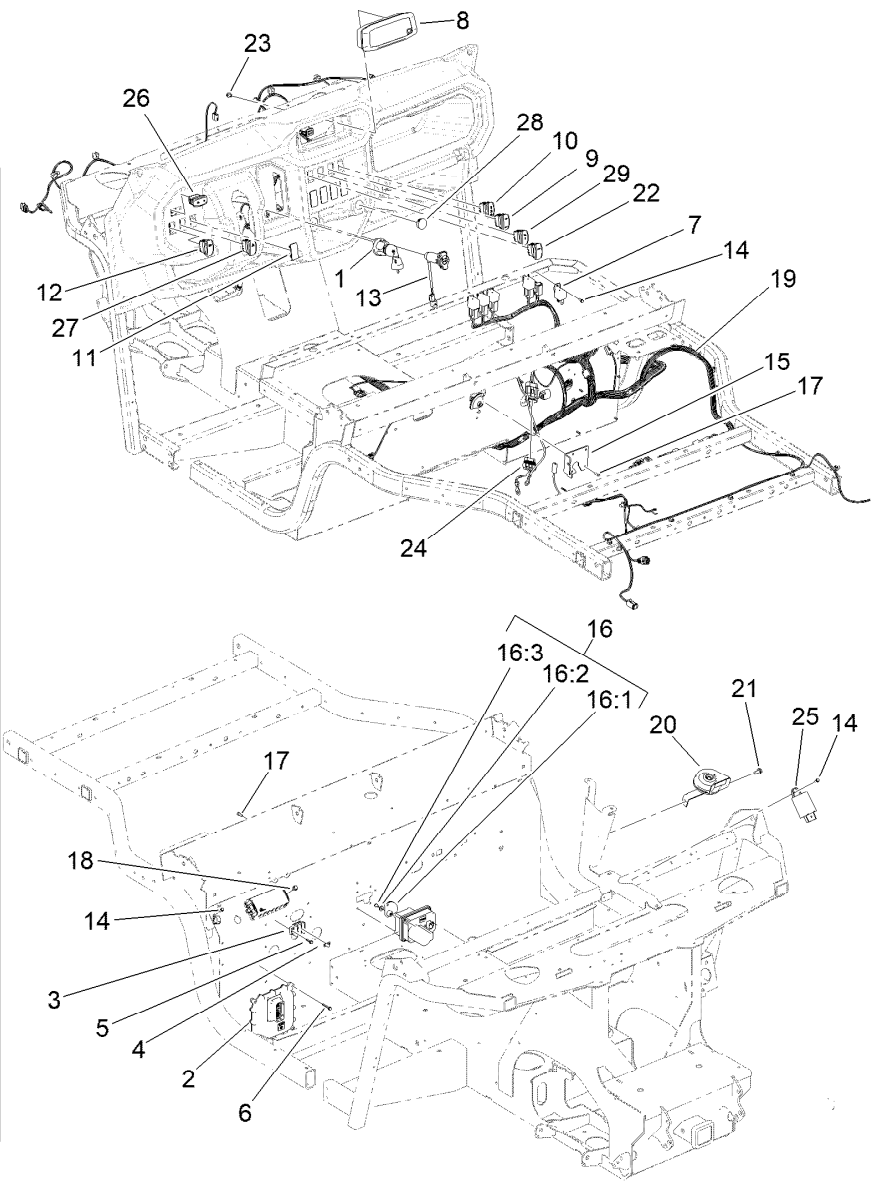

Parts in service assemblies have reference numbers in the form a:b. The a represents the reference number of the entire service assembly and the b represents a sequential number unique to each part within the service assembly.

For example, a wheel assembly might be identified by reference number 6, the tire by 6:1, the valve by 6:2, and the wheel by 6:3. When you order the assembly identified by reference number 6, you receive all parts identified by reference numbers 6:1, 6:2, and 6:3. However, you may also order any part individually. Reference numbers of this type appear in illustration and in parts lists.

Electrical Assembly

Ref.	Part Number	Qty.	Description	Ref.	Part Number	Qty.	Description
1	122-3614	1	Switch-Ignition	16:1	137-9945	1	Bellcrank-Actuator, Throttle
1:1	121-5160	1	Nut-Hex	16:2	111-6953	1	Washer Plain
1:2	122-2704	1	Nut-Face, M22 (Plastic)	16:3	47-2830	1	Screw
1:3	121-5162	1	Set-Key, Ignition	17	60-6910	4	Screw-HH
2	127-2770	1	Controller	18	33103-012	2	Screw-HHF
3	42862	1	Block-Terminal, Ground	19	122-2167	1	Harness-Wire, Utx Diesel 4 Passenger
4	42863	1	Strip-Jumper	19:30	32180-156	1	Cap-Plug, 6 Way
5	100-4351	2	Screw-HWH	19:32	32180-282	2	Resistor-120 Ohm
6	32144-110	4	Screw-HWH	19:33	32180-089	1	Cap-Plug, 3 Way
7	99-7435	5	Relay	19:34	100-4918	3	Diode
8	136-9450	1	Cluster-Instrument	19:37	126-3991	4	Relay-Micro
9	144-2440	1	Switch-Rocker, On-None-On	19:38	121-8861	1	Fuse-Mini Blade, 2 Amp
10	144-2445	1	Switch-Rocker, On-On-On	19:39	121-8865	3	Fuse-Mini Blade, 7.5 Amp
11	99-7420	5	Plug-Hole	19:40	121-8866	8	Fuse-Mini Blade, 10 Amp
12	144-2405	1	Switch-Rocker, On-None-On	19:41	121-8868	2	Fuse-Mini Blade, 20 Amp
13	139-3420	1	Port-USB	19:42	121-8869	1	Fuse-Mini Blade, 25 Amp
14	32144-112	7	Screw-HWH	19:43	121-8870	1	Fuse-Mini Blade, 30 Amp
15	138-5610	1	Bracket-Cable, Actuator	19:45	126-6157	4	Relay-Micro 280, Spdt
16	136-9434	1	Actuator ASM-Throttle	20	139-4557	1	Horn-ASM
				21	32144-70	1	Screw-HWHTF