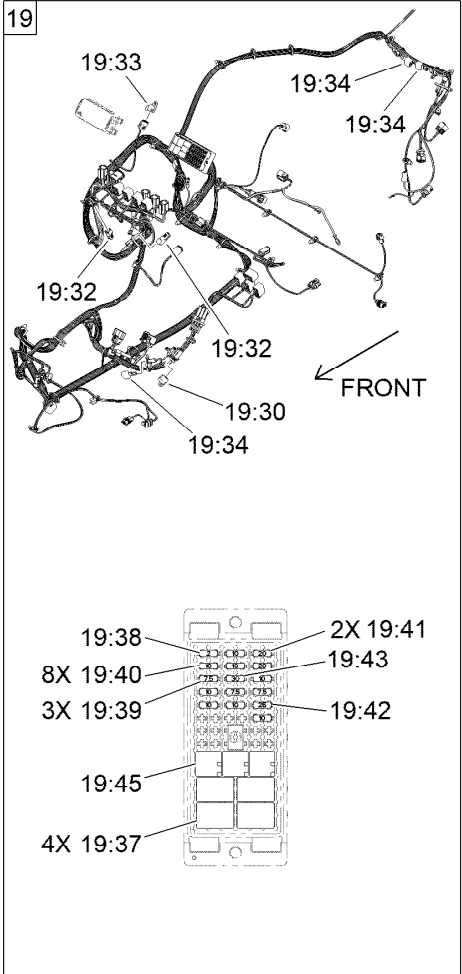

Parts in service assemblies have reference numbers in the form a:b. The a represents the reference number of the entire service assembly and the b represents a sequential number unique to each part within the service assembly.

For example, a wheel assembly might be identified by reference number 6, the tire by 6:1, the valve by 6:2, and the wheel by 6:3. When you order the assembly identified by reference number 6, you receive all parts identified by reference numbers 6:1, 6:2, and 6:3. However, you may also order any part individually. Reference numbers of this type appear in illustration and in parts lists.

Electrical Assembly

Ref.	Part Number	Qty.	Description	Ref.	Part Number	Qty.	Description
1	122-3614	1	Switch-Ignition	16:1	137-9945	1	Bellcrank-Actuator, Throttle
1:1	121-5160	1	Nut-Hex	16:2	111-6953	1	Washer Plain
1:2	122-2704	1	Nut-Face, M22 (Plastic)	16:3	47-2830	1	Screw
1:3	121-5162	1	Set-Key, Ignition	17	60-6910	4	Screw-HH
2	127-2770	1	Controller	18	33103-012	2	Screw-HHF
3	42862	1	Block-Terminal, Ground	19	122-2167	1	Harness-Wire, Utx Diesel 4 Passenger
4	42863	1	Strip-Jumper	19:30	32180-156	1	Cap-Plug, 6 Way
5	100-4351	2	Screw-HWH	19:32	32180-282	2	Resistor-120 Ohm
6	32144-110	4	Screw-HWH	19:33	32180-089	1	Cap-Plug, 3 Way
7	99-7435	5	Relay	19:34	100-4918	3	Diode
8	136-9450	1	Cluster-Instrument	19:37	126-3991	4	Relay-Micro
9	144-2440	1	Switch-Rocker, On-None-On	19:38	121-8861	1	Fuse-Mini Blade, 2 Amp
10	144-2445	1	Switch-Rocker, On-On-On	19:39	121-8865	3	Fuse-Mini Blade, 7.5 Amp
11	99-7420	5	Plug-Hole	19:40	121-8866	8	Fuse-Mini Blade, 10 Amp
12	144-2405	1	Switch-Rocker, On-None-On	19:41	121-8868	2	Fuse-Mini Blade, 20 Amp
13	139-3420	1	Port-USB	19:42	121-8869	1	Fuse-Mini Blade, 25 Amp
14	32144-112	7	Screw-HWH	19:43	121-8870	1	Fuse-Mini Blade, 30 Amp
15	138-5610	1	Bracket-Cable, Actuator	19:45	126-6157	4	Relay-Micro 280, Spdt
16	136-9434	1	Actuator ASM-Throttle	20	139-4557	1	Horn-ASM
				21	32144-70	1	Screw-HWHTF