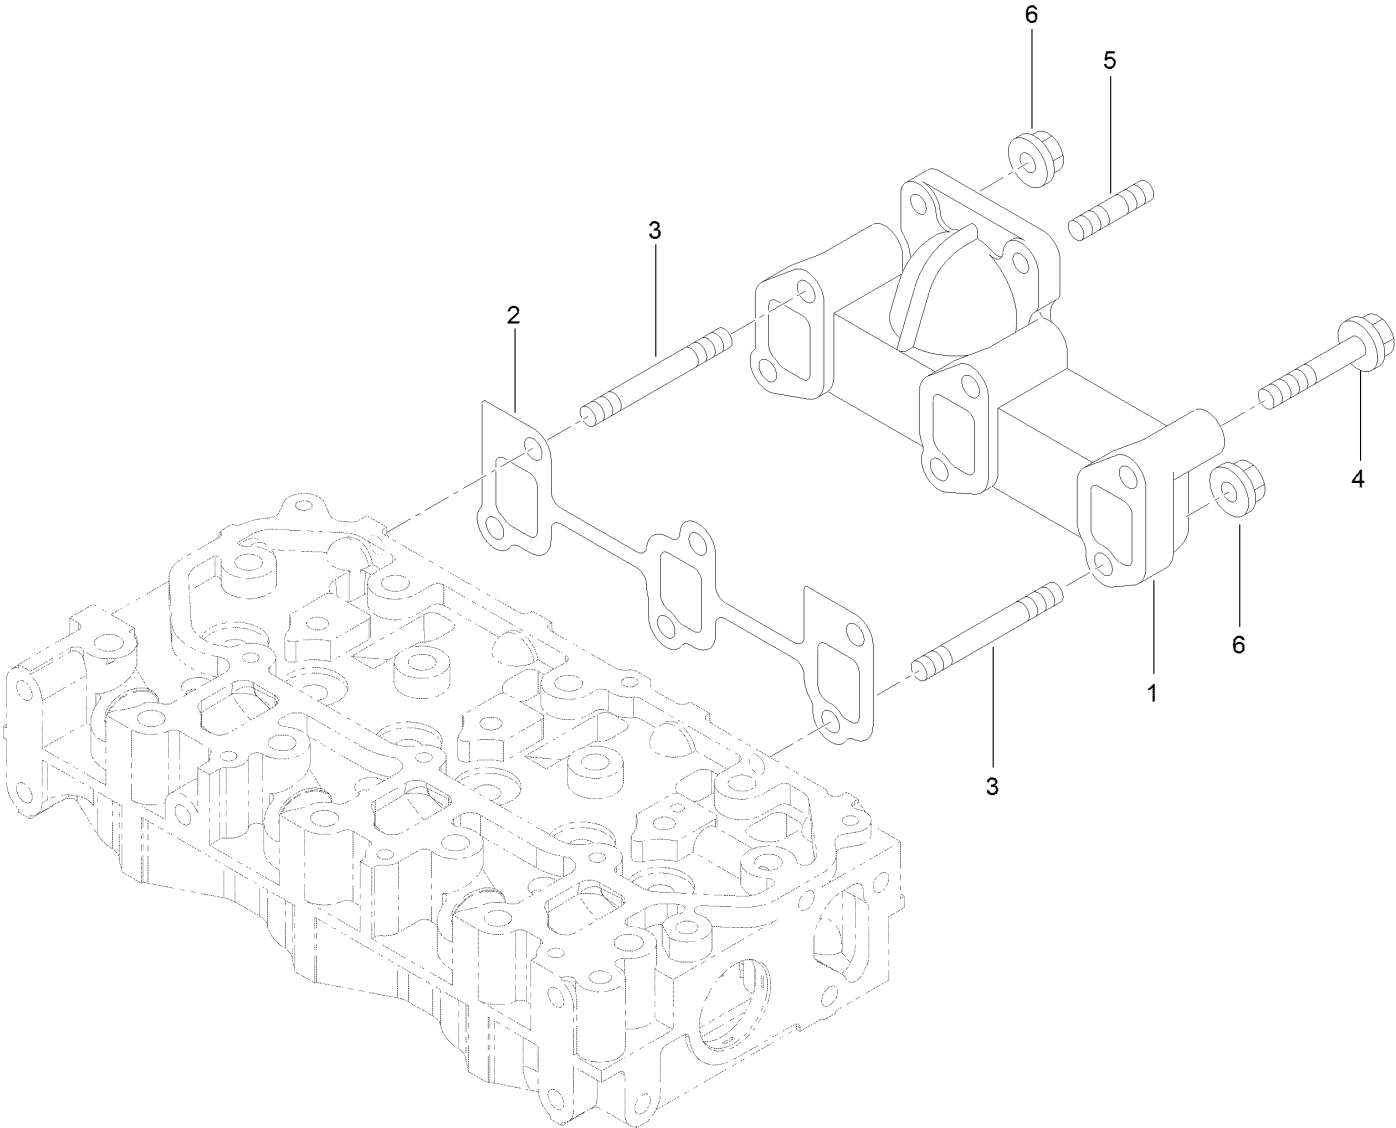

Exhaust Manifold Assembly

Exhaust Manifold Assembly (continued)

<i>Ref.</i>	<i>Part Number</i>	<i>Qty.</i>	<i>Description</i>	<i>Ref.</i>	<i>Part Number</i>	<i>Qty.</i>	<i>Description</i>
1	134-1444	1	Manifold-Exhaust	4	133-6714	4	Bolt
2	135-4107	1	Gasket-Manifold, Exhaust	5	125-6906	4	Stud
3	134-1404	2	Bolt-Stud	6	125-7229	2	Nut