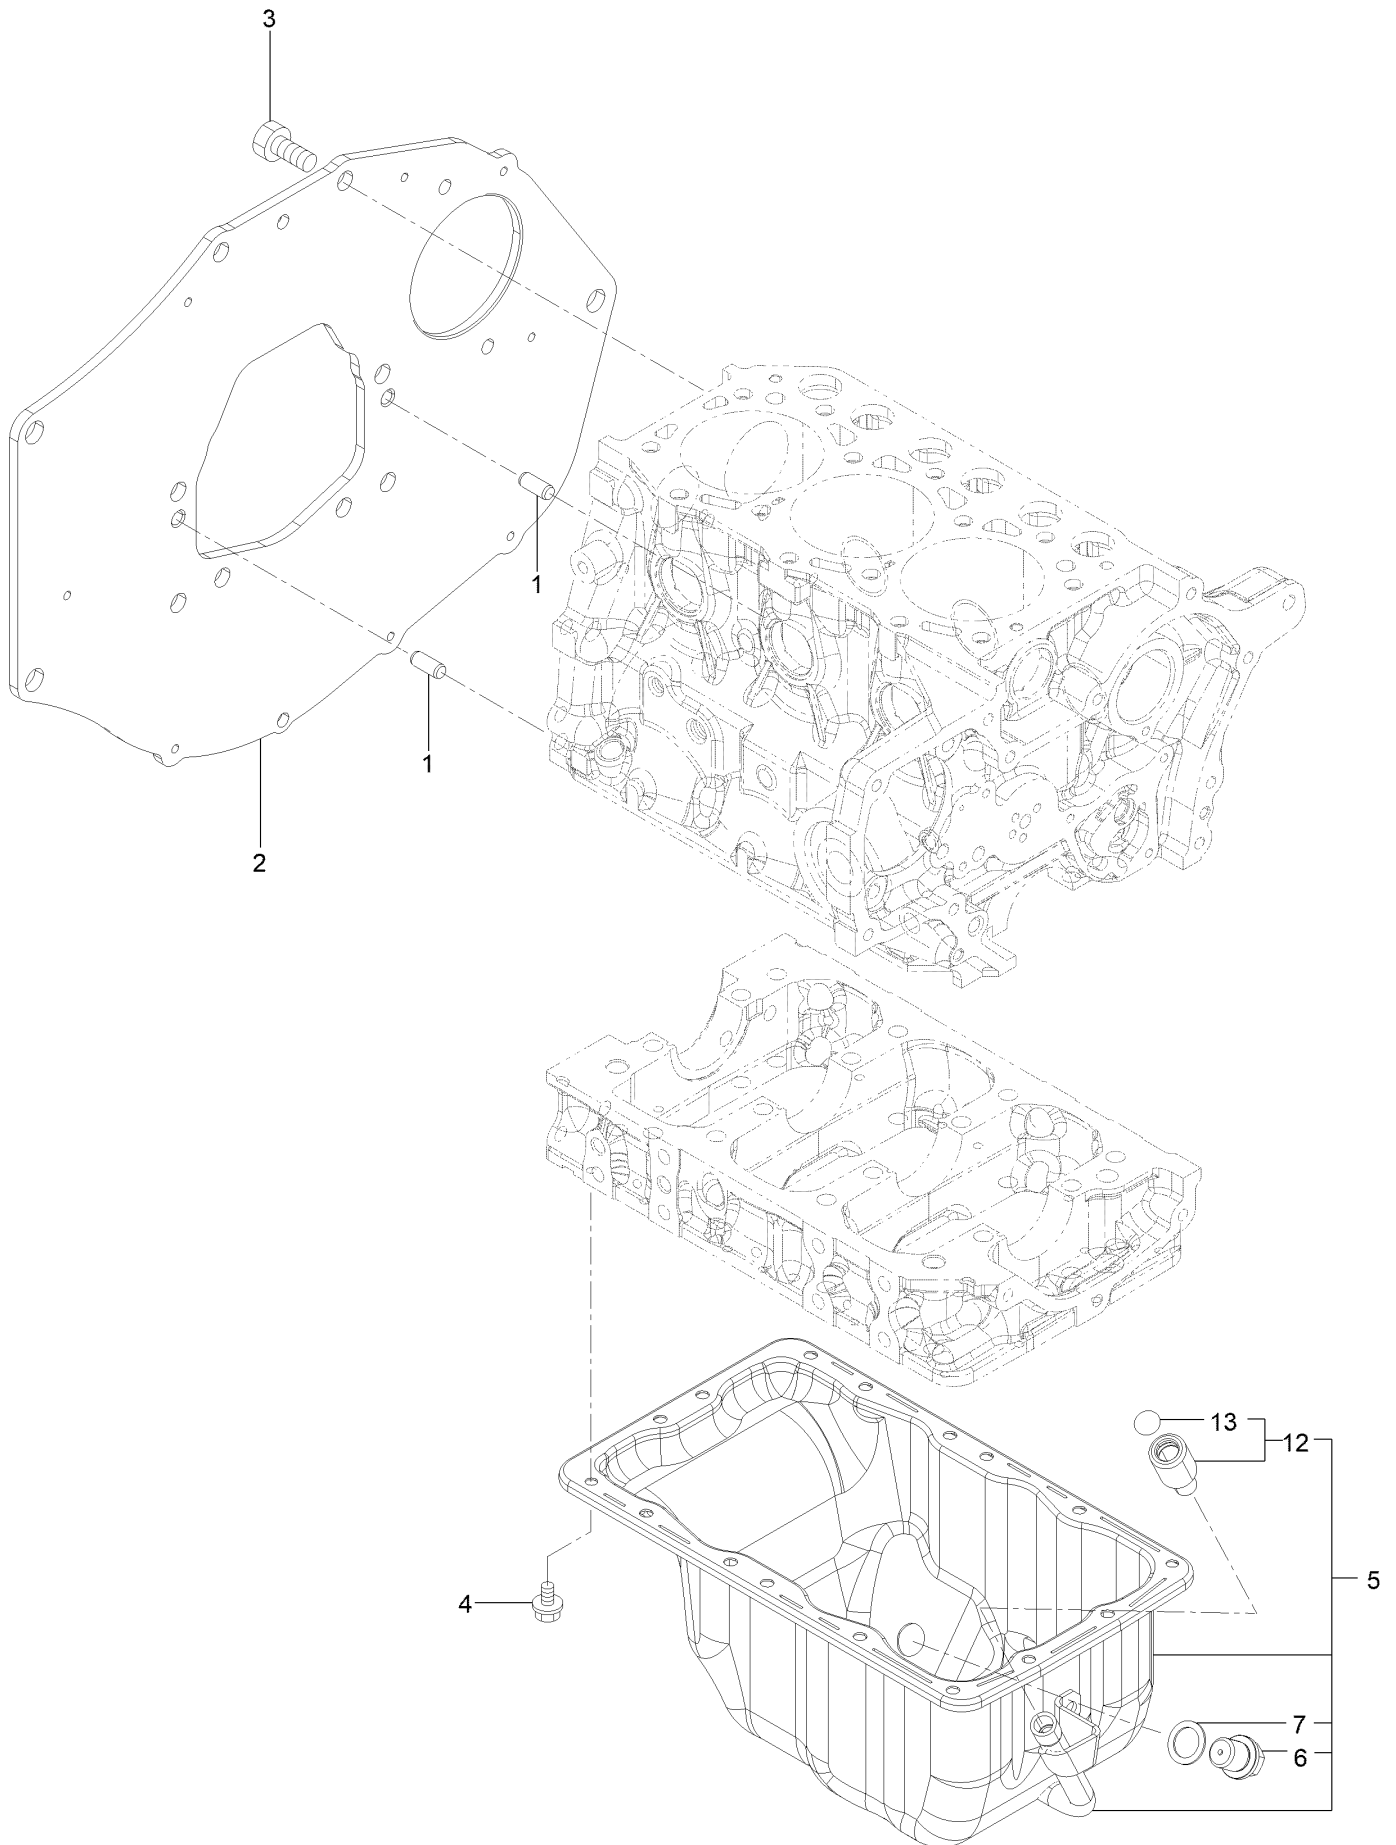

Mounting Flange and Oil Sump Assembly

Mounting Flange and Oil Sump Assembly (continued)

<i>Ref.</i>	<i>Part Number</i>	<i>Qty.</i>	<i>Description</i>	<i>Ref.</i>	<i>Part Number</i>	<i>Qty.</i>	<i>Description</i>
1	125-6995	2	Pin	6	135-4068	1	Plug
2	145-7868	1	Flange, Mounting	7	136-8236	1	Washer-Seal
3	135-4061	8	Bolt	12	145-7837	1	Guide, Dipstick
4	145-7811	16	Bolt, Torx M6X10	13	145-7887	1	O-Ring, 4Dp10A
5	145-7869	1	Oil Pan Assy