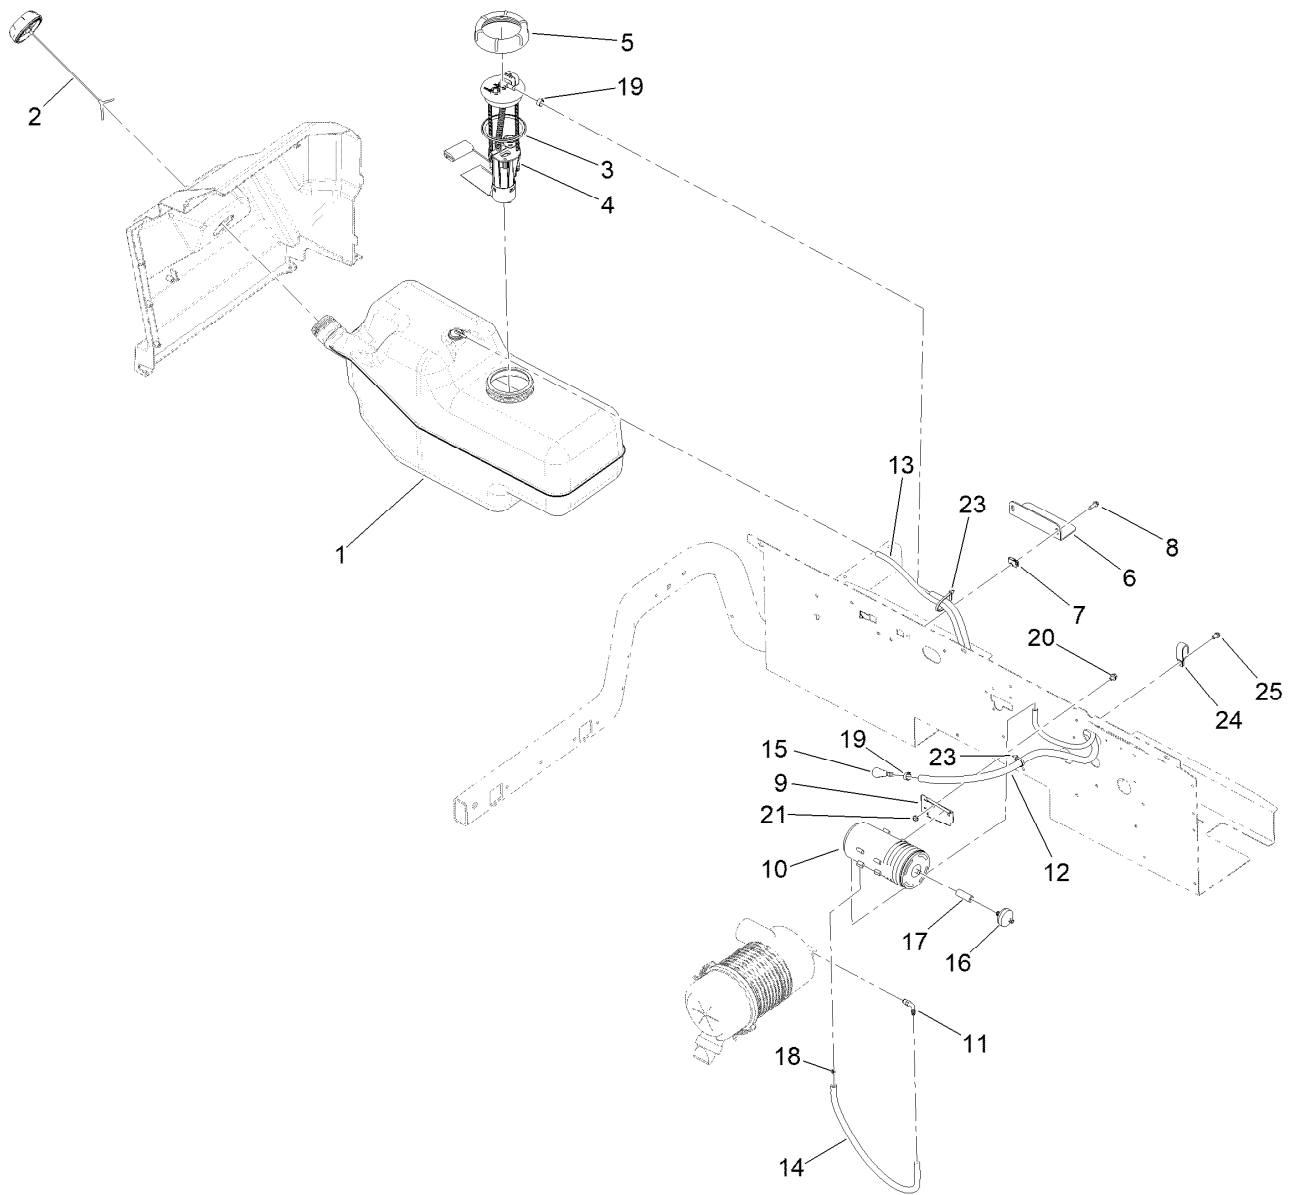

Fuel System Assembly

Ref.	Part Number	Qty.	Description
1	137-2711	1	Fuel Tank ASM (8 Gallon Gas)
2	126-1789	1	Cap-Fuel, Ratcheting
3	138-9333	1	Gasket-Fuel Sender
4	138-9330	1	Fuel Pump ASM
5	138-9332	1	Cap-Fuel Sender
6	138-9445	1	Bracket-Mount, Fuel Tank
7	107069	2	Clip
8	49-2040	2	Screw-HWHTF
9	114-0292	1	Bracket-Canister, Carbon
10	117-1221	1	Canister-Carbon, 800Cc
11	94-7222	1	Barb-Hose
12	144-2247	1	Hose-Fuel

Ref.	Part Number	Qty.	Description
13	119-3517	1	Hose-Fuel
14	109-0298	1	Line-Fuel
15	125-2921	1	Fitting-Fuel
16	115-7854	1	Filter-Fuel, Inline
17	106-5317	1	Hose-Fuel
18	120-2038	1	Cartridge-Valve, Check
19	92-2379	2	Clamp-Hose
20	3234-26	2	Screw-HHF
21	3296-56	2	Nut-Lock, NI
23	3290-378	2	Tie-Cable ●
24	92-5753	2	Clamp-Hose
25	32144-4	2	Screw-HWH

● Not illustrated