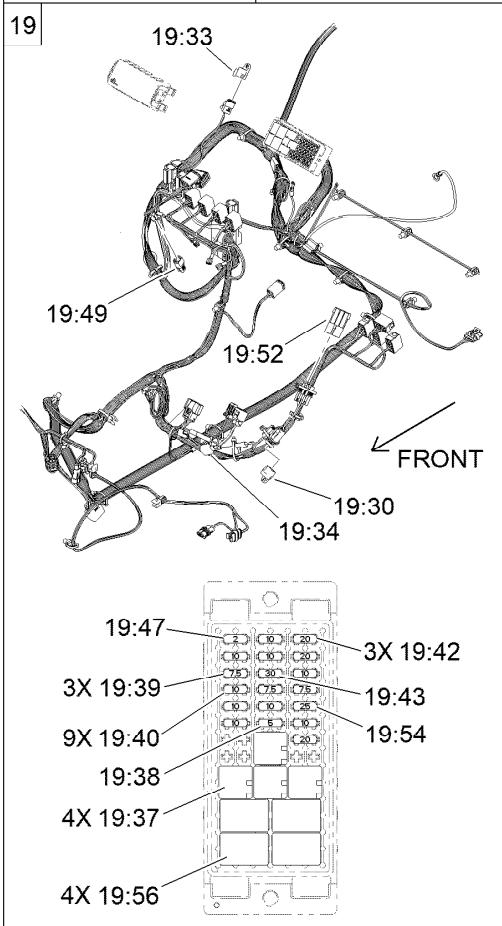

Parts in service assemblies have reference numbers in the form a:b. The a represents the reference number of the entire service assembly and the b represents a sequential number unique to each part within the service assembly.

For example, a wheel assembly might be identified by reference number 6, the tire by 6:1, the valve by 6:2, and the wheel by 6:3. When you order the assembly identified by reference number 6, you receive all parts identified by reference numbers 6:1, 6:2, and 6:3. However, you may also order any part individually. Reference numbers of this type appear in illustration and in parts lists.

Electrical Assembly

Ref.	Part Number	Qty.	Description	Ref.	Part Number	Qty.	Description
1	121-5159	1	Switch-Ignition	19	122-2316	1	Harness-Wire, Utx Gas 4 Passenger
1:1	121-5160	1	Nut-Hex	19:30	32180-156	1	Cap-Plug, 6 Way
1:2	122-2704	1	Nut-Face, M22 (Plastic)	19:33	32180-089	1	Cap-Plug, 3 Way
1:3	121-5162	1	Set-Key, Ignition	19:34	100-4918	1	Diode
2	127-2770	1	Controller	19:37	126-3991	4	Relay-Micro
3	42862	1	Block-Terminal, Ground	19:38	121-8864	1	Fuse-Mini Blade, 5 Amp
4	42863	1	Strip-Jumper	19:39	121-8865	3	Fuse-Mini Blade, 7.5 Amp
5	100-4351	2	Screw-HWH	19:40	121-8866	9	Fuse-Mini Blade, 10 Amp
6	32144-110	4	Screw-HWH	19:42	121-8868	3	Fuse-Mini Blade, 20 Amp
7	99-7435	3	Relay	19:43	121-8870	1	Fuse-Mini Blade, 30 Amp
8	136-9450	1	Cluster-Instrument	19:47	121-8861	1	Fuse-Mini Blade, 2 Amp
9	144-2440	1	Switch-Rocker, On-None-On	19:49	32180-282	1	Resistor-120 Ohm
10	144-2445	1	Switch-Rocker, On-On-On	19:52	32160-128	1	Connector-Mp280, 3M (Sealed)
11	99-7420	5	Plug-Hole	19:54	121-8869	1	Fuse-Mini Blade, 25 Amp
12	144-2405	1	Switch-Rocker, On-None-On	19:56	126-6157	4	Relay-Micro 280, Spdt
13	139-3420	1	Port-USB	20	139-4557	1	Horn-ASM
14	32144-112	5	Screw-HWH	21	32144-70	1	Screw-HWHTF
18	33103-012	2	Screw-HHF	22	144-2415	1	Switch-Rocker, (On)-None-Off