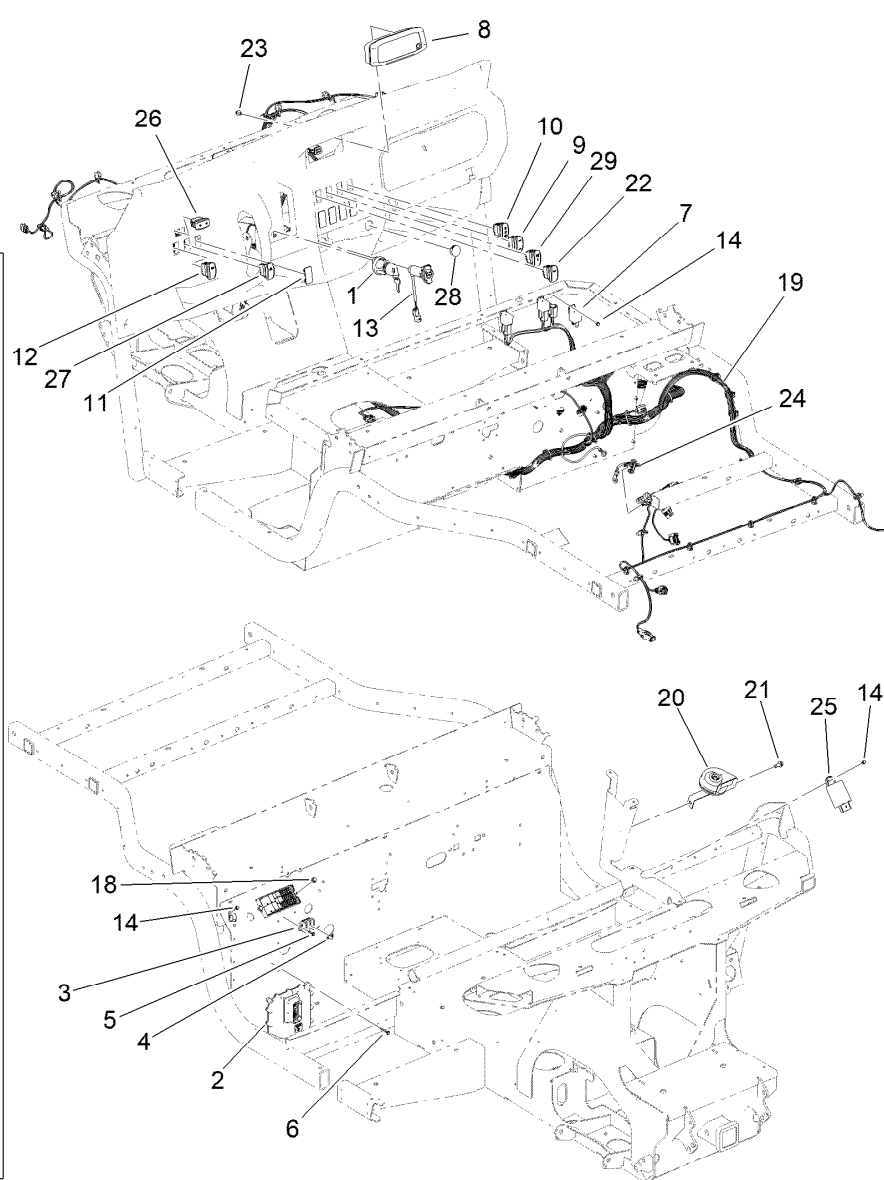

Electrical Assembly

Ref.	Part Number	Qty.	Description	Ref.	Part Number	Qty.	Description
1	121-5159	1	Switch-Ignition	19	122-2316	1	Harness-Wire, Utx Gas 4 Passenger
1:1	121-5160	1	Nut-Hex	19:30	32180-156	1	Cap-Plug, 6 Way
1:2	122-2704	1	Nut-Face, M22 (Plastic)	19:33	32180-089	1	Cap-Plug, 3 Way
1:3	121-5162	1	Set-Key, Ignition	19:34	100-4918	1	Diode
2	127-2770	1	Controller	19:37	126-3991	4	Relay-Micro
3	42862	1	Block-Terminal, Ground	19:38	121-8864	1	Fuse-Mini Blade, 5 Amp
4	42863	1	Strip-Jumper	19:39	121-8865	3	Fuse-Mini Blade, 7.5 Amp
5	100-4351	2	Screw-HWH	19:40	121-8866	9	Fuse-Mini Blade, 10 Amp
6	32144-110	4	Screw-HWH	19:42	121-8868	3	Fuse-Mini Blade, 20 Amp
7	99-7435	3	Relay	19:43	121-8870	1	Fuse-Mini Blade, 30 Amp
8	136-9450	1	Cluster-Instrument	19:47	121-8861	1	Fuse-Mini Blade, 2 Amp
9	144-2440	1	Switch-Rocker, On-None-On	19:49	32180-282	1	Resistor-120 Ohm
10	144-2445	1	Switch-Rocker, On-On-On	19:52	32160-128	1	Connector-Mp280, 3M (Sealed)
11	99-7420	5	Plug-Hole	19:54	121-8869	1	Fuse-Mini Blade, 25 Amp
12	144-2405	1	Switch-Rocker, On-None-On	19:56	126-6157	4	Relay-Micro 280, Spdt
13	139-3420	1	Port-USB	20	139-4557	1	Horn-ASM
14	32144-112	5	Screw-HWH	21	32144-70	1	Screw-HWHTF
18	33103-012	2	Screw-HHF	22	144-2415	1	Switch-Rocker, (On)-None-Off