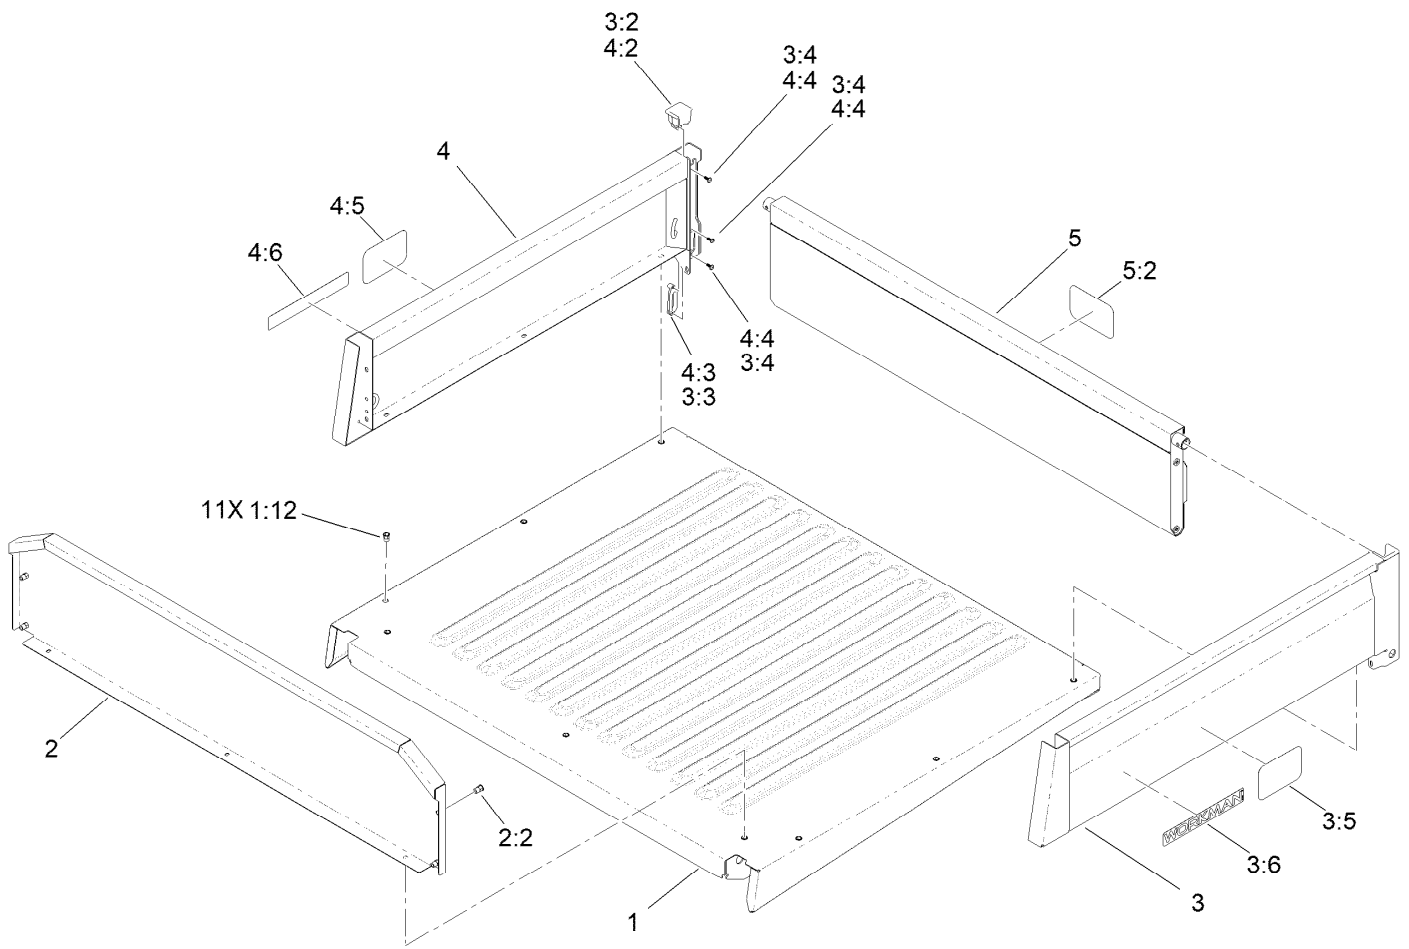

Cargo Bed Kit Assembly

<i>Ref.</i>	<i>Part Number</i>	<i>Qty.</i>	<i>Description</i>	<i>Ref.</i>	<i>Part Number</i>	<i>Qty.</i>	<i>Description</i>
1	139-4420	1	Flat Bed ASM	3:6	140-4835	1	Decal-Workman, Gray
1:12	138-2899	11	Nut-Clinch	4	140-4635	1	Bed Side ASM, RH
2	140-4675	1	Panel ASM-Front, Bed	4:2	140-2690	1	Retainer-Tailgate
2:2	138-2899	4	Nut-Clinch	4:3	139-4690	1	Bushing-Tailgate
3	140-4625	1	Bed Side ASM, LH	4:4	138-5775	3	Screw-Delta Point
3:2	140-2690	1	Retainer-Tailgate	4:5	105-1217	1	Decal
3:3	139-4690	1	Bushing-Tailgate	4:6	140-4835	1	Decal-Workman, Gray
3:4	138-5775	3	Screw-Delta Point	5	144-2275	1	Tailgate ASM
3:5	105-1217	1	Decal	5:2	105-1217	1	Decal