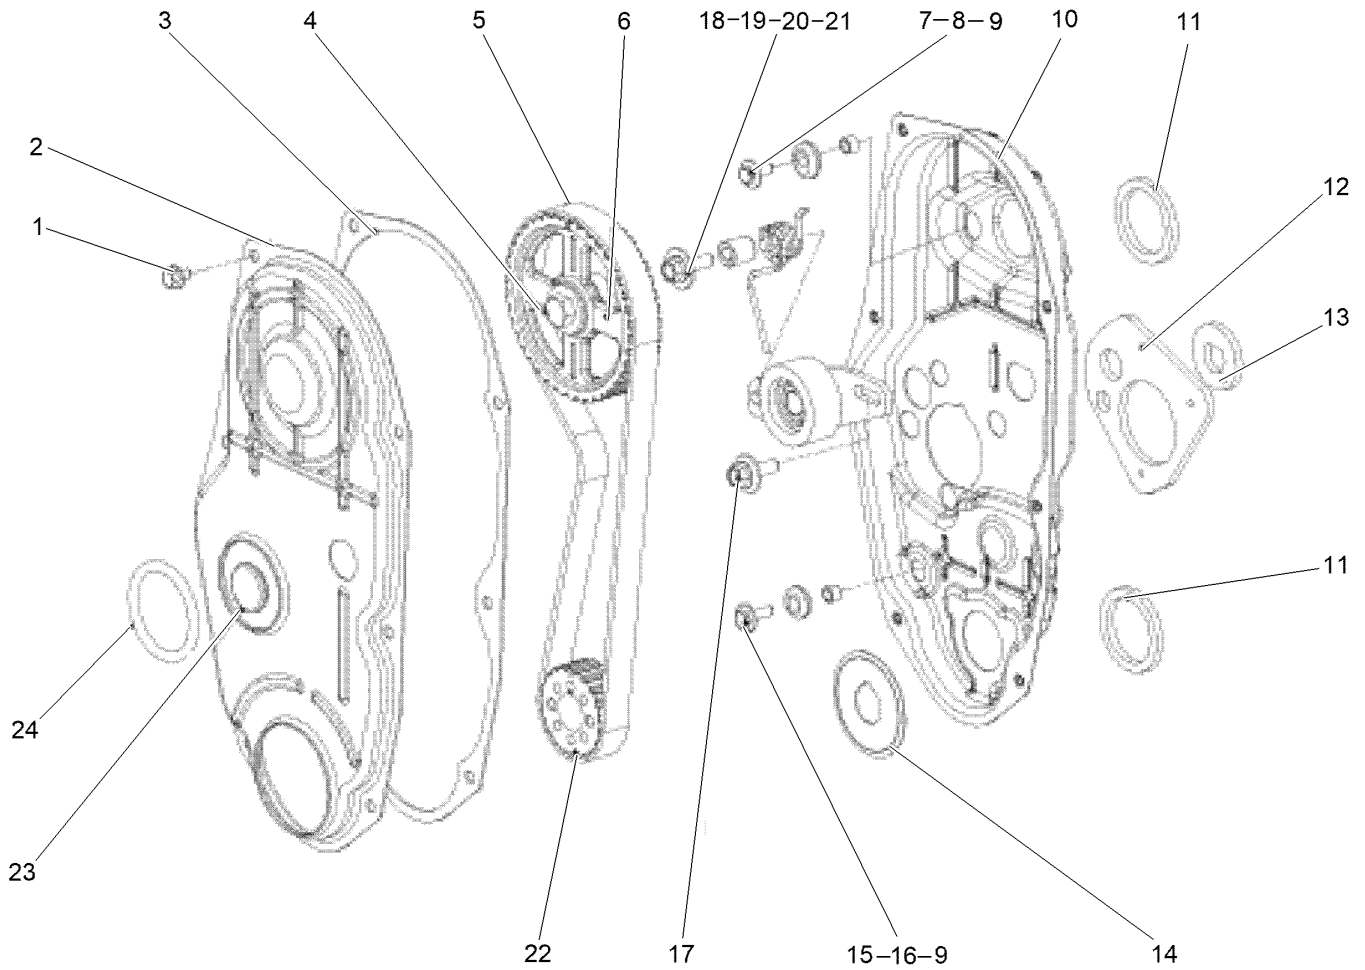

Timing Cover Assembly

<i>Ref.</i>	<i>Part Number</i>	<i>Qty.</i>	<i>Description</i>	<i>Ref.</i>	<i>Part Number</i>	<i>Qty.</i>	<i>Description</i>
1	147-2596	1	Bolt	14	147-2609	1	Cover
2	147-2597	1	Front Cover	15	147-2610	2	Bolt, Front Cover
3	147-2598	1	Gasket, Front Cover	16	147-2611	2	Gasket, Rear Cover
4	147-2599	1	Bolt	17	147-2612	1	Bolt, Front Cover (Incls Washer)
5	147-2600	1	Belt, Timing (90 Teeth)	18	147-2613	1	Bolt, Tensioner
6	147-2601	1	Sprocket, Camshaft	19	147-2614	1	Bushing, Torsion Spring
7	147-2602	2	Bolt, Front Cover	20	147-2615	1	Spring, Torsion
8	147-2603	2	Washer	21	147-2616	1	Tensioner
9	147-2604	4	Spacer	22	147-2617	1	Sprocket, Crankshaft
10	147-2605	1	Rear Cover	23	147-2618	1	Cover
11	147-2606	2	Seal, Oil Cover	24	147-2619	1	Seal, Front Cover
12	147-2607	1	Plate, Cover				
13	147-2608	1	Washer