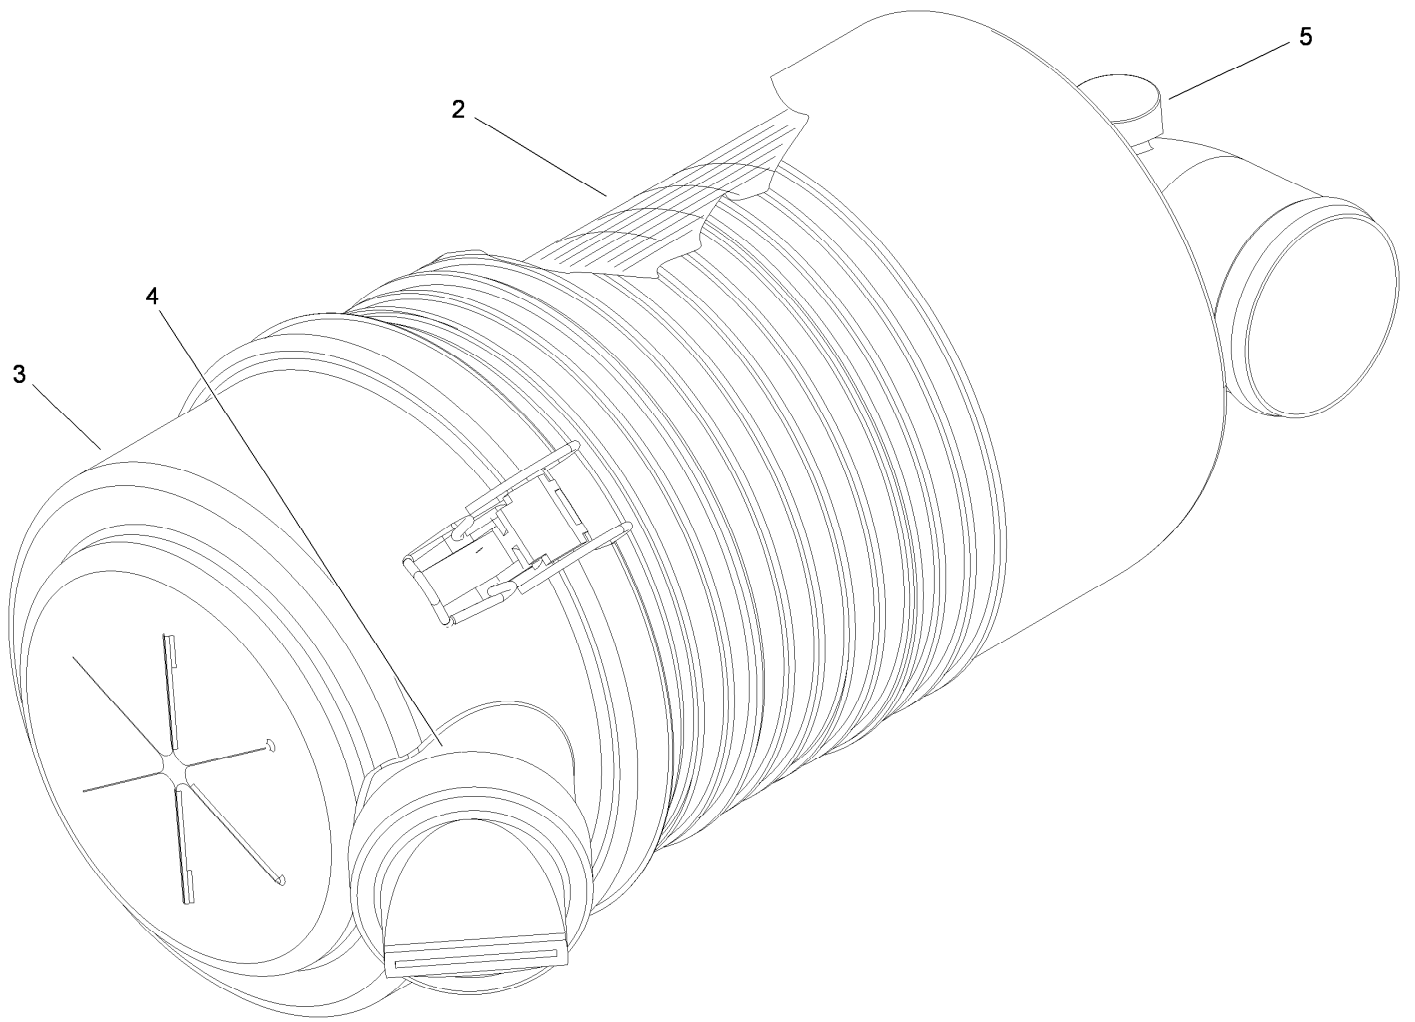

Air Cleaner Assembly No. 106-5277

<i>Ref.</i>	<i>Part Number</i>	<i>Qty.</i>	<i>Description</i>
2	108-3810	1	Filter-Air
3	98-9771	1	Cover ASM
4	87-9400	1	Valve-Vacuator
5	285-17	1	Plug-Pipe