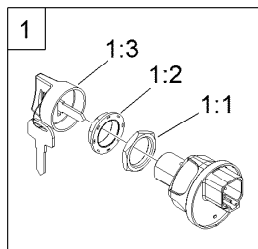

For example, a wheel assembly might be identified by reference number 6, the tire by 6:1, the valve by 6:2, and the wheel by 6:3. When you order the assembly identified by reference number 6, you receive all parts identified by reference numbers 6:1, 6:2, and 6:3. However, you may also order any part individually. Reference numbers of this type appear in illustration and in parts lists.

Electrical Assembly

Ref.	Part Number	Qty.	Description	Ref.	Part Number	Qty.	Description
1	121-5159	1	Switch-Ignition	19	122-2316	1	Harness-Wire, Utx Gas 4 Passenger
1:1	121-5160	1	Nut-Hex	19:30	32180-156	1	Cap-Plug, 6 Way
1:2	122-2704	1	Nut-Face, M22 (Plastic)	19:33	32180-089	1	Cap-Plug, 3 Way
1:3	121-5162	1	Set-Key, Ignition	19:34	100-4918	1	Diode
2	127-2770	1	Controller	19:37	126-3991	4	Relay-Micro
3	42862	1	Block-Terminal, Ground	19:38	121-8864	1	Fuse-Mini Blade, 5 Amp
4	42863	1	Strip-Jumper	19:39	121-8865	3	Fuse-Mini Blade, 7.5 Amp
5	100-4351	2	Screw-HWH	19:40	121-8866	9	Fuse-Mini Blade, 10 Amp
6	32144-110	4	Screw-HWH	19:42	121-8868	3	Fuse-Mini Blade, 20 Amp
7	99-7435	3	Relay	19:43	121-8870	1	Fuse-Mini Blade, 30 Amp
8	136-9450	1	Cluster-Instrument	19:47	121-8861	1	Fuse-Mini Blade, 2 Amp
9	144-2440	1	Switch-Rocker, On-None-On	19:49	32180-282	1	Resistor-120 Ohm
10	144-2445	1	Switch-Rocker, On-On-On	19:52	32160-128	1	Connector-Mp280, 3M (Sealed)
11	99-7420	5	Plug-Hole	19:54	121-8869	1	Fuse-Mini Blade, 25 Amp
12	144-2405	1	Switch-Rocker, On-None-On	19:56	126-6157	4	Relay-Micro 280, Spdt
13	139-3420	1	Port-USB	20	139-4557	1	Horn-ASM
14	32144-112	5	Screw-HWH	21	32144-70	1	Screw-HWHTF
18	33103-012	2	Screw-HHF	22	144-2415	1	Switch-Rocker, (On)-None-Off