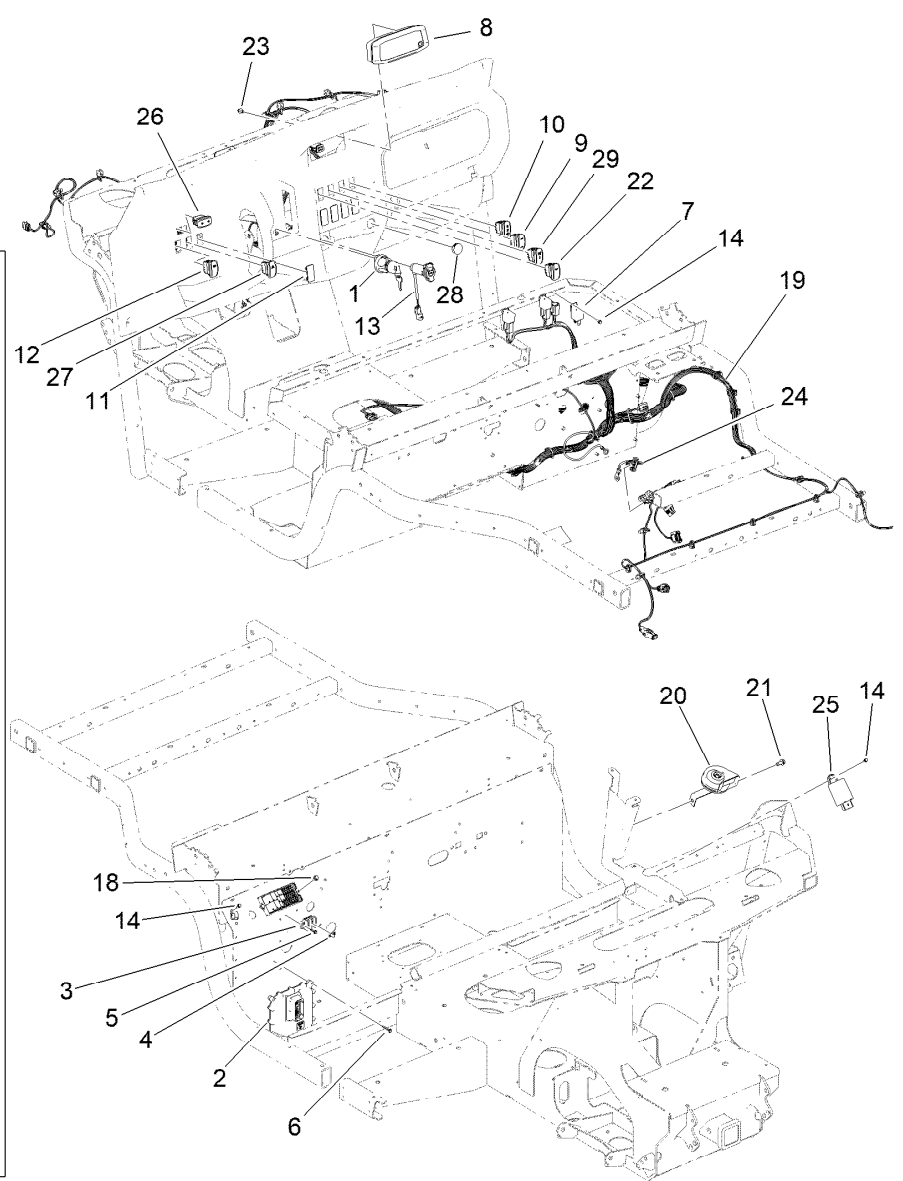

Parts in service assemblies have reference numbers in the form a:b. The a represents the reference number of the entire service assembly and the b represents a sequential number unique to each part within the service assembly.

For example, a wheel assembly might be identified by reference number 6, the tire by 6:1, the valve by 6:2, and the wheel by 6:3. When you order the assembly identified by reference number 6, you receive all parts identified by reference numbers 6:1, 6:2, and 6:3. However, you may also order any part individually. Reference numbers of this type appear in illustration and in parts lists.

Electrical Assembly

Ref.	Part Number	Qty.	Description	Ref.	Part Number	Qty.	Description
1	121-5159	1	Switch-Ignition	19	122-2316	1	Harness-Wire, Utx Gas 4 Passenger
1:1	121-5160	1	Nut-Hex	19:30	32180-156	1	Cap-Plug, 6 Way
1:2	122-2704	1	Nut-Face, M22 (Plastic)	19:33	32180-089	1	Cap-Plug, 3 Way
1:3	121-5162	1	Set-Key, Ignition	19:34	100-4918	1	Diode
2	127-2770	1	Controller	19:37	126-3991	4	Relay-Micro
3	42862	1	Block-Terminal, Ground	19:38	121-8864	1	Fuse-Mini Blade, 5 Amp
4	42863	1	Strip-Jumper	19:39	121-8865	3	Fuse-Mini Blade, 7.5 Amp
5	100-4351	2	Screw-HWH	19:40	121-8866	9	Fuse-Mini Blade, 10 Amp
6	32144-110	4	Screw-HWH	19:42	121-8868	3	Fuse-Mini Blade, 20 Amp
7	99-7435	3	Relay	19:43	121-8870	1	Fuse-Mini Blade, 30 Amp
8	136-9450	1	Cluster-Instrument	19:47	121-8861	1	Fuse-Mini Blade, 2 Amp
9	144-2440	1	Switch-Rocker, On-None-On	19:49	32180-282	1	Resistor-120 Ohm
10	144-2445	1	Switch-Rocker, On-On-On	19:52	32160-128	1	Connector-Mp280, 3M (Sealed)
11	99-7420	5	Plug-Hole	19:54	121-8869	1	Fuse-Mini Blade, 25 Amp
12	144-2405	1	Switch-Rocker, On-None-On	19:56	126-6157	4	Relay-Micro 280, Spdt
13	139-3420	1	Port-USB	20	139-4557	1	Horn-ASM
14	32144-112	5	Screw-HWH	21	32144-70	1	Screw-HWHTF
18	33103-012	2	Screw-HHF	22	144-2415	1	Switch-Rocker, (On)-None-Off