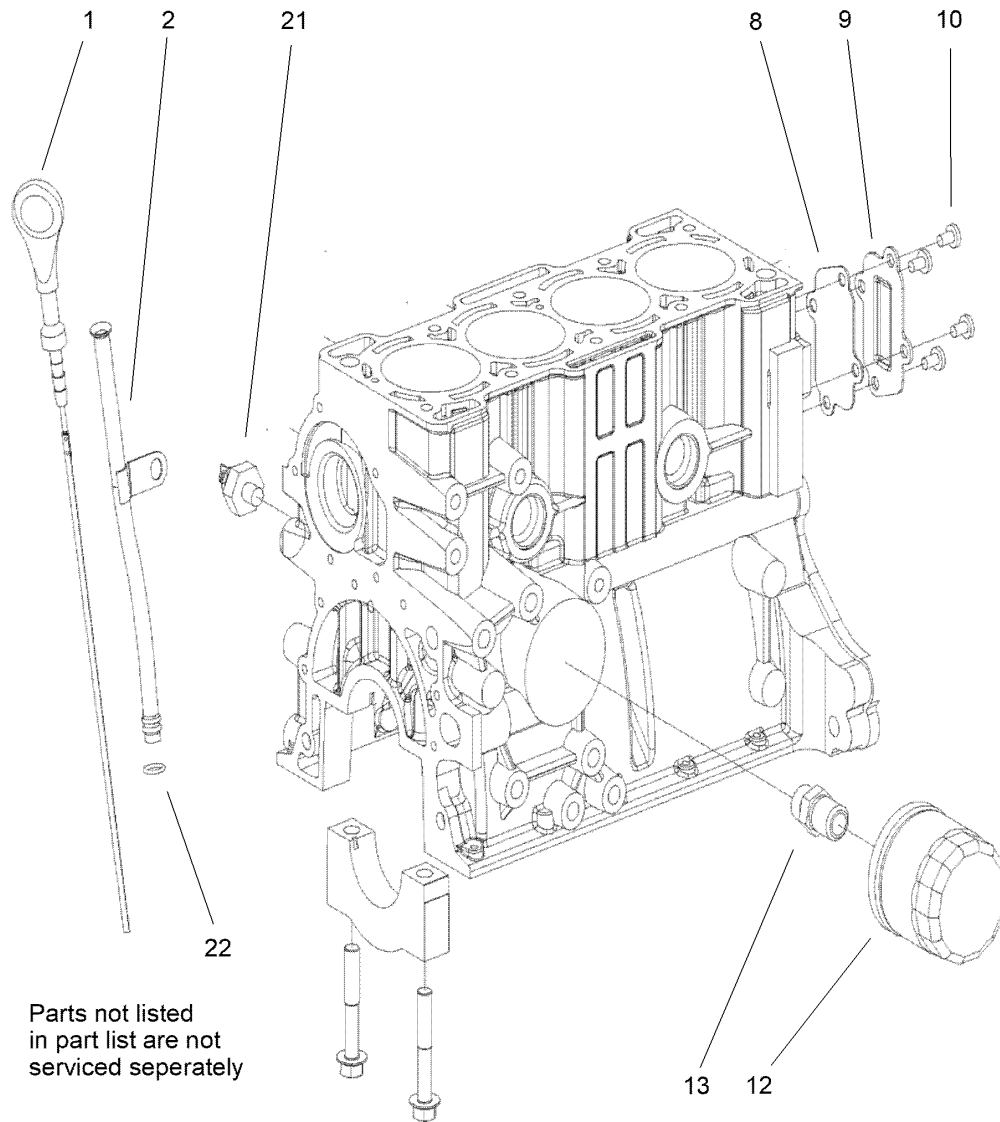

Parts not listed
in part list are not
serviced seperately

Cylinder Block Assembly

Ref.	Part Number	Qty.	Description
1	145-7937	1	Dip Stick, Oil
2	145-7938	1	Tube, Dipstick
8	145-7939	1	Gasket, Water Sealing Cover
9	145-7940	1	Cover, Water Sealing
10	145-7941	4	Bolt
12	145-7942	1	Filter, Oil
13	145-7943	1	Fitting, Oil Filter
21	145-7944	1	Switch, Oil Pressure
22	145-7945	1	Seal, Dipstick Tube