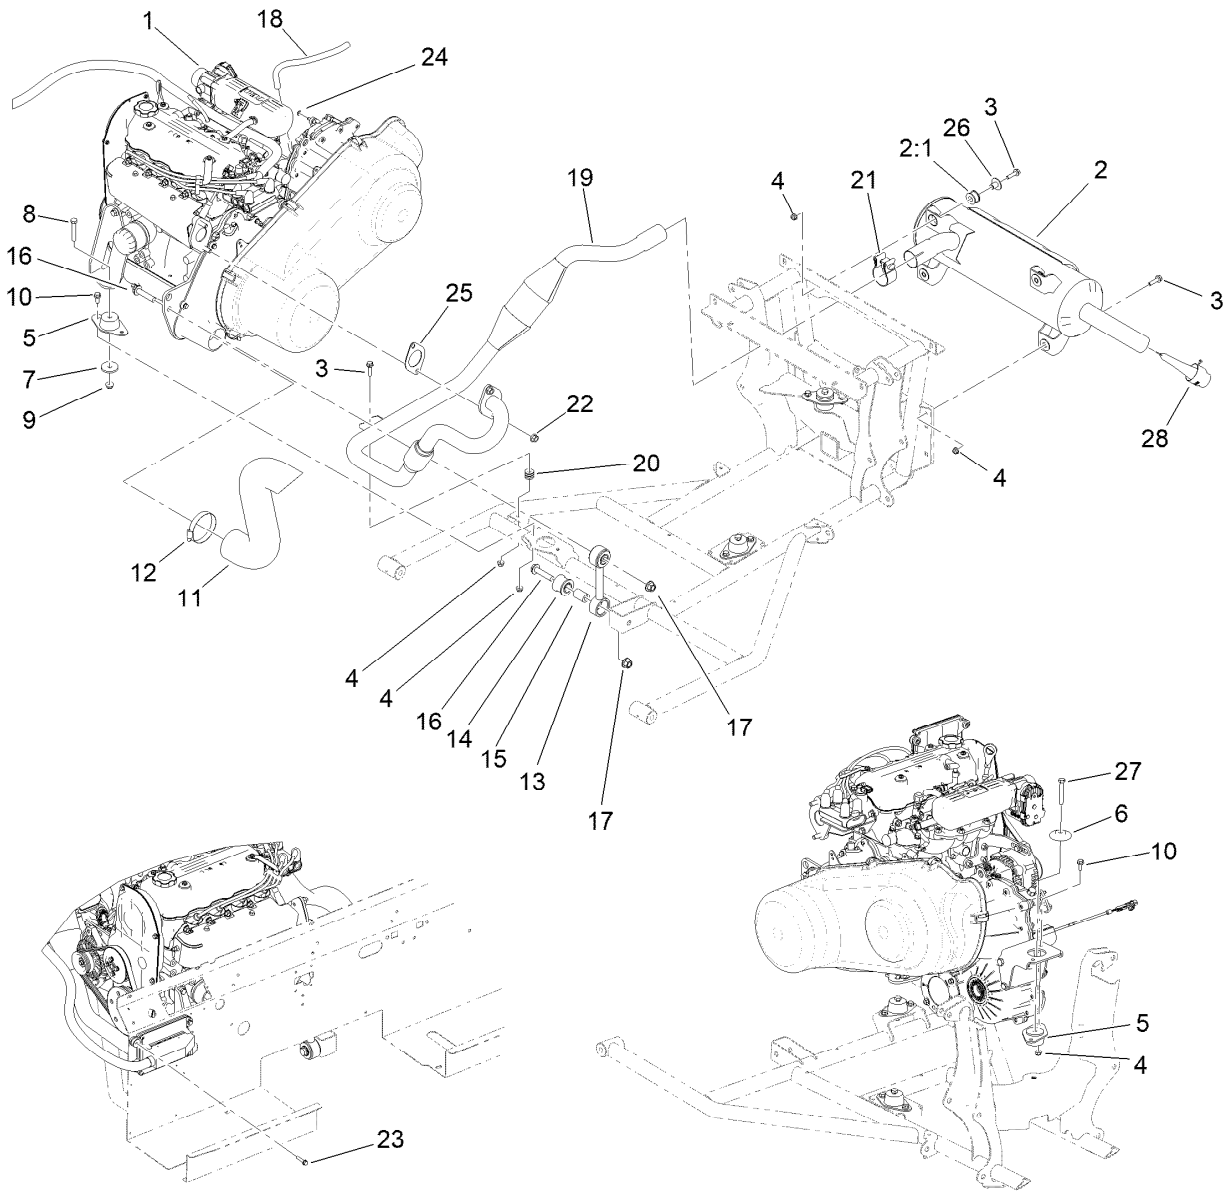

Engine Drivetrain and Exhaust Assembly

Ref.	Part Number	Qty.	Description
1		1	Engine/Drivetrain ASM ●
2	138-9335	1	Muffler ASM (With Mounts)
2:1	138-9300	4	Isolator-Mount, Muffler
3	3234-36	5	Screw-HHF
4	104-8300	11	Nut-HF, NI
5	139-0856	3	Mount-Engine
6	138-6462	1	Support-Isolator
7	80-8560	2	Washer-Hardened
8	323-11	2	Screw-HH
9	104-8301	2	Nut-HF, NI
10	3234-47	6	Screw-HHF
11	140-4667	1	Duct-Inlet, Cvt
12	2412-125	1	Clamp-Hose
13	140-4685-03	1	Link Rod ASM [black]
14	140-4697	2	Bushing, Rubber

Ref.	Part Number	Qty.	Description
15	109-5010	2	Spacer
16	3234-46	2	Screw-HHF
17	99-5107	2	Nut-Lock
18	110-4110	1	Hose-Fuel
19	140-2617	1	Pipe-Exhaust
20	131-5945	1	Isolator-Engine
21	144-2413	1	Clamp-Manifold (1.87" DIA)
22	136-8683	2	Nut-Lock
23	32144-110	4	Screw-HWH
24	32151-86	1	E-Ring
25	145-2119	1	Gasket-Exhaust
26	138-9301	4	Mount-Top Hat, Muffler
27	323-12	1	Screw-HH
28	144-2433	1	Arrester- Spark, 1.75"

● Not serviced separately