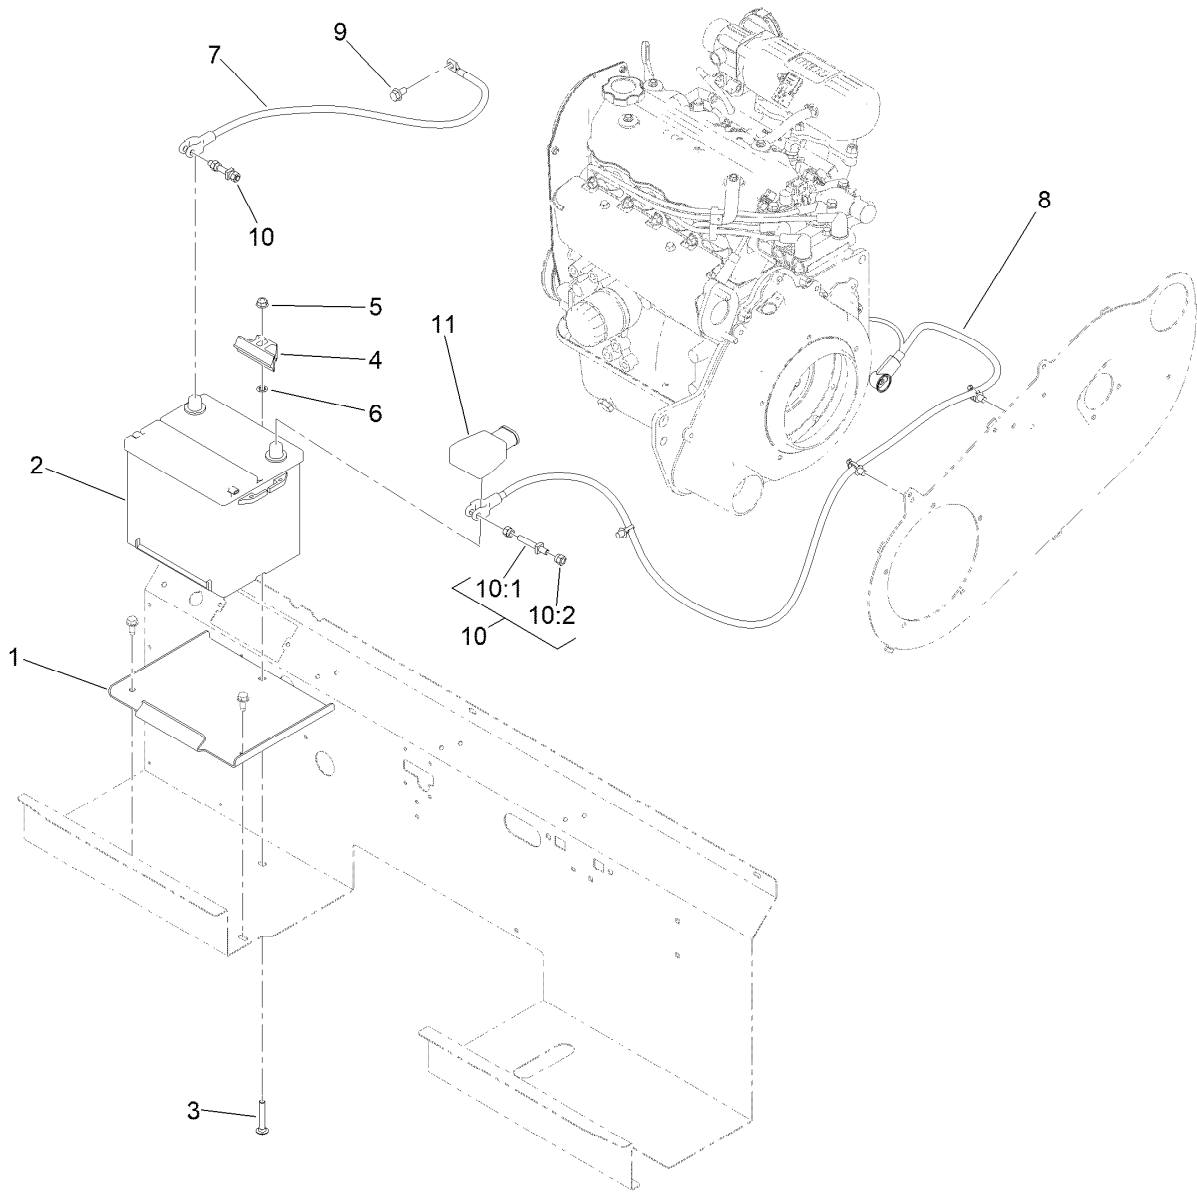

Battery Assembly

<i>Ref.</i>	<i>Part Number</i>	<i>Qty.</i>	<i>Description</i>
1	137-9944-03	1	Tray-Battery
2	106-5187	1	Battery- Dry, 12V, 525 CCA
3	3230-6	1	Bolt-CARR
4	138-6335	1	Retainer-Battery
5	104-8300	1	Nut-HF, NI
6	109-5667	1	Nut-Push
7	122-1781	1	Cable-Battery, Bk ASM
8	122-1780	1	Cable-Battery, Rd ASM
9	33104-016	1	Screw-HHF
10	112-9921	2	Bolt ASM
10:1	32180-107	1	Bolt-Clamp, Battery
10:2	32180-108	2	Nut-Hex Shoulder
11	32180-110	1	Insulator-Lead Cast