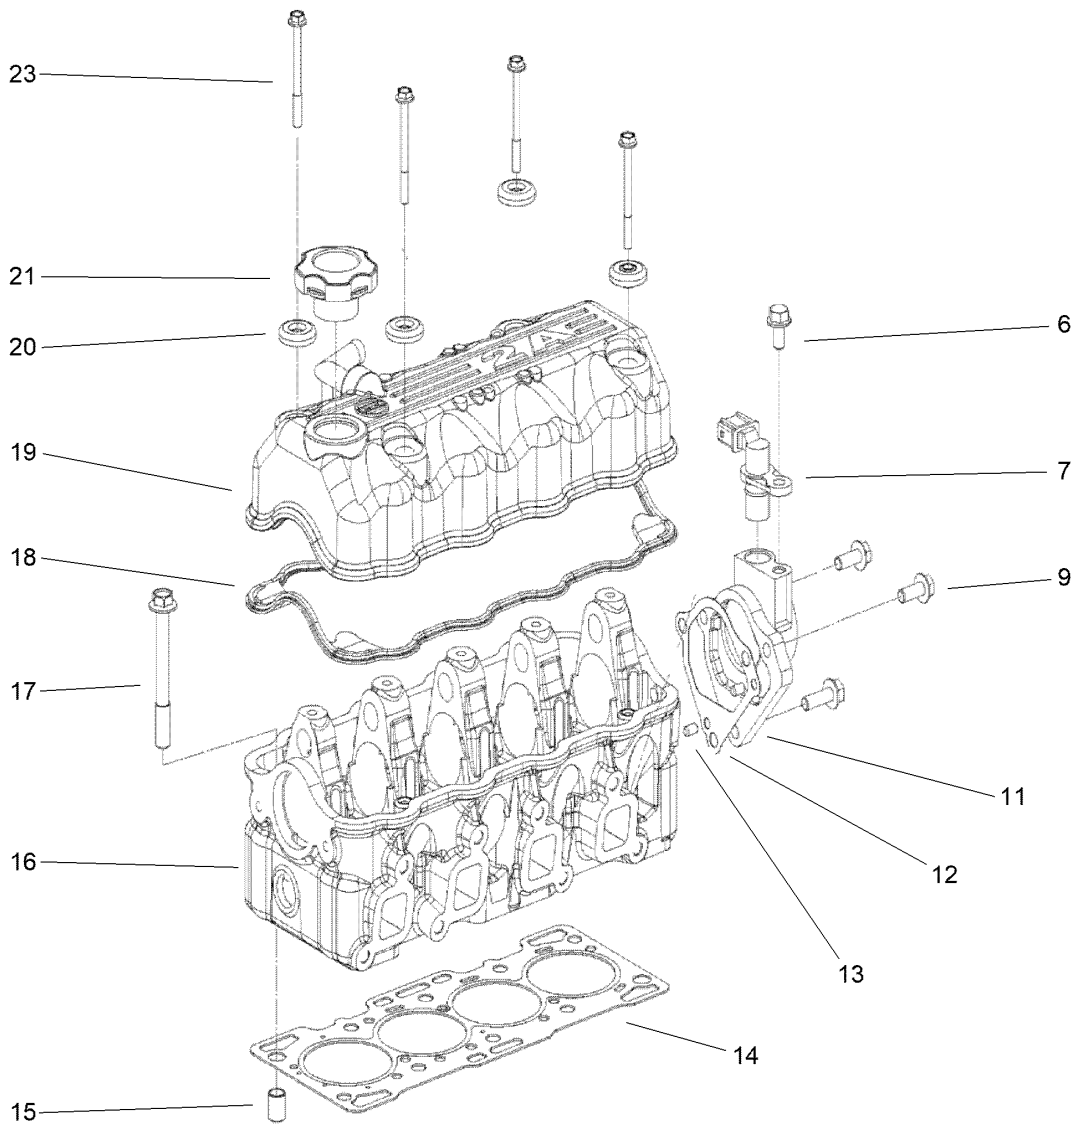

Cylinder Head Assembly

<i>Ref.</i>	<i>Part Number</i>	<i>Qty.</i>	<i>Description</i>
6	147-2581	1	Bolt
7	147-2582	1	Sensor, Camshaft
9	147-2583	4	Bolt, Intake Manifold
11	147-2584	1	Housing, Camshaft Sensor
12	147-2585	1	Gasket, Camshaft Sensor Housing
13	147-2586	2	Pin, Locating
14	147-2587	1	Gasket, Cylinder Head
15	147-2588	4	Pin, Locating
16	147-2589	1	Head, Cylinder
17	147-2590	10	Bolt, Cylinder Head
18	147-2591	1	Gasket, Rocker Cover
19	147-2592	1	Cover, Rocker
20	147-2593	4	Spacer
21	147-2594	1	Cap, Oil
23	147-2595	4	Bolt, Rocker Cover