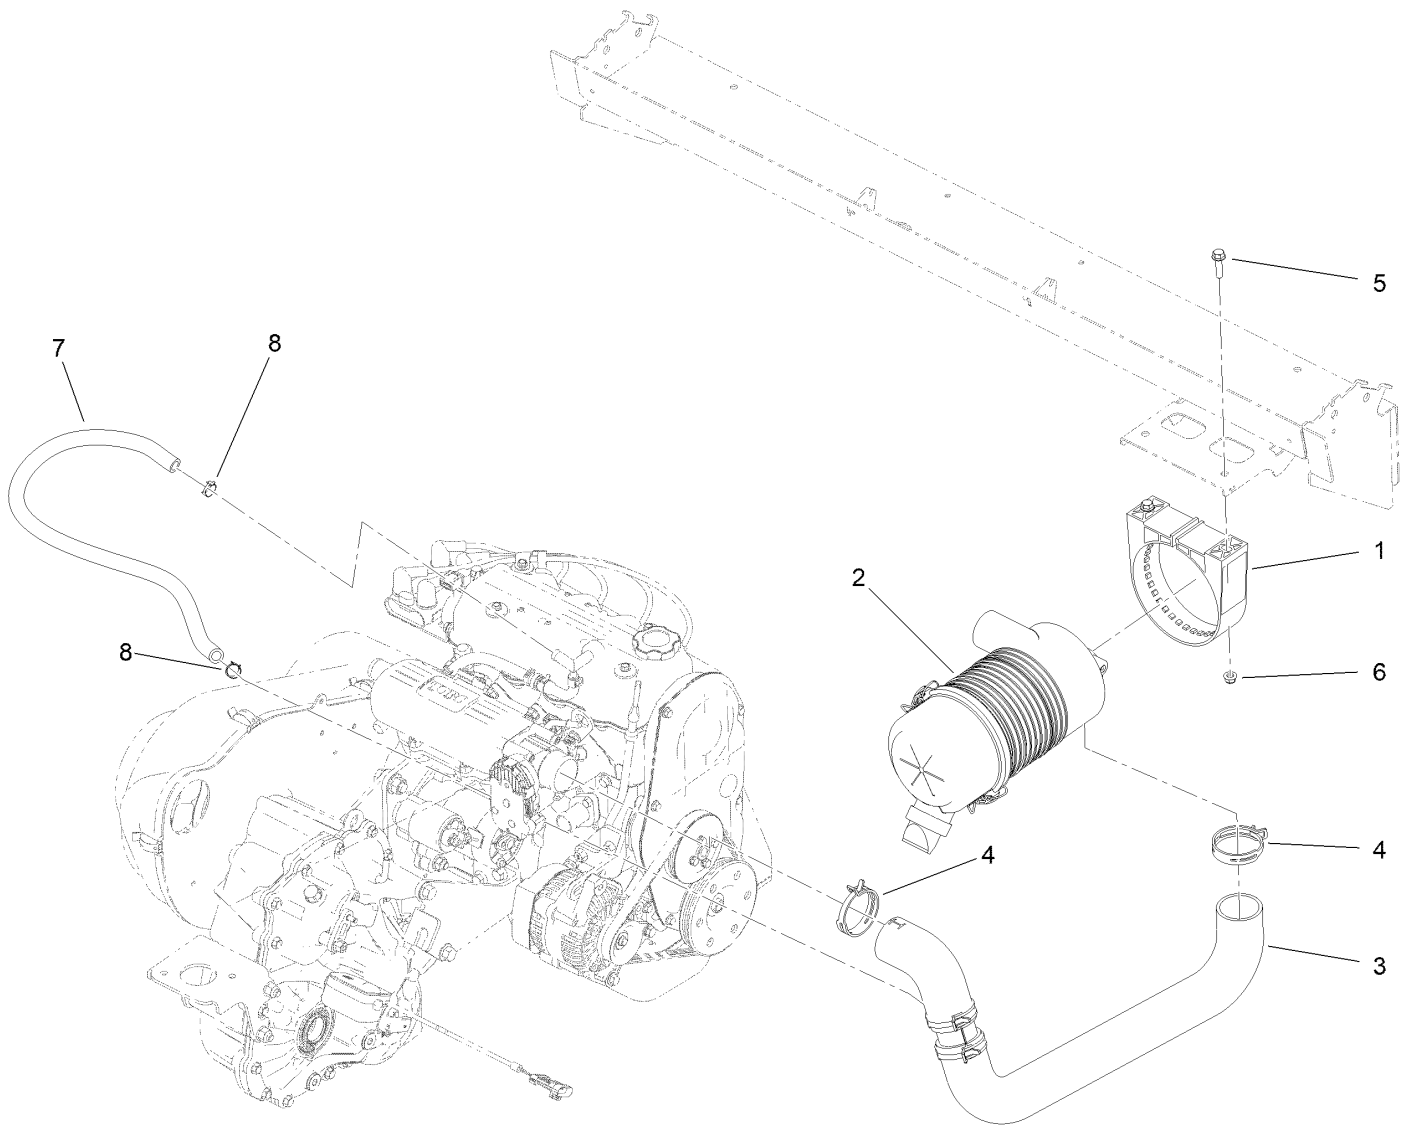

Air Cleaner Assembly

Ref.	Part Number	Qty.	Description
1	98-4525	1	Bracket-Cleaner, Air
2	106-5277	1	Air Cleaner ASM
3	145-2118	1	Hose ASM-Intake
4	144-2200	2	Clamp-Sc Band
5	3234-36	2	Screw-HHF
6	104-8300	2	Nut-HF, NI
7	127-1777	1	Hose-Fuel
8	2412-143	2	Clamp-Hose