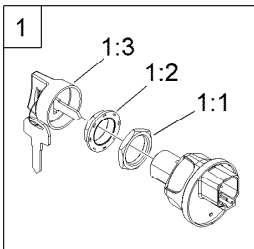

For example, a wheel assembly might be identified by reference number 6, the tire by 6:1, the valve by 6:2, and the wheel by 6:3. When you order the assembly identified by reference number 6, you receive all parts identified by reference numbers 6:1, 6:2, and 6:3. However, you may also order any part individually. Reference numbers of this type appear in illustration and in parts lists.

Electrical Assembly

Ref.	Part Number	Qty.	Description	Ref.	Part Number	Qty.	Description
1	121-5159	1	Switch-Ignition	19	122-2316	1	Harness-Wire, Utx Gas 4 Passenger
1:1	121-5160	1	Nut-Hex	19:30	32180-156	1	Cap-Plug, 6 Way
1:2	122-2704	1	Nut-Face, M22 (Plastic)	19:33	32180-089	1	Cap-Plug, 3 Way
1:3	121-5162	1	Set-Key, Ignition	19:34	100-4918	1	Diode
2	127-2770	1	Controller	19:37	126-3991	4	Relay-Micro
3	42862	1	Block-Terminal, Ground	19:38	121-8864	1	Fuse-Mini Blade, 5 Amp
4	42863	1	Strip-Jumper	19:39	121-8865	3	Fuse-Mini Blade, 7.5 Amp
5	100-4351	2	Screw-HWH	19:40	121-8866	9	Fuse-Mini Blade, 10 Amp
6	32144-110	4	Screw-HWH	19:42	121-8868	3	Fuse-Mini Blade, 20 Amp
7	99-7435	3	Relay	19:43	121-8870	1	Fuse-Mini Blade, 30 Amp
8	136-9450	1	Cluster-Instrument	19:47	121-8861	1	Fuse-Mini Blade, 2 Amp
9	144-2440	1	Switch-Rocker, On-None-On	19:49	32180-282	1	Resistor-120 Ohm
10	144-2445	1	Switch-Rocker, On-On-On	19:52	32160-128	1	Connector-Mp280, 3M (Sealed)
11	99-7420	5	Plug-Hole	19:54	121-8869	1	Fuse-Mini Blade, 25 Amp
12	144-2405	1	Switch-Rocker, On-None-On	19:56	126-6157	4	Relay-Micro 280, Spdt
13	139-3420	1	Port-USB	20	139-4557	1	Horn-ASM
14	32144-112	5	Screw-HWH	21	32144-70	1	Screw-HWHTF
18	33103-012	2	Screw-HHF	22	144-2415	1	Switch-Rocker, (On)-None-Off