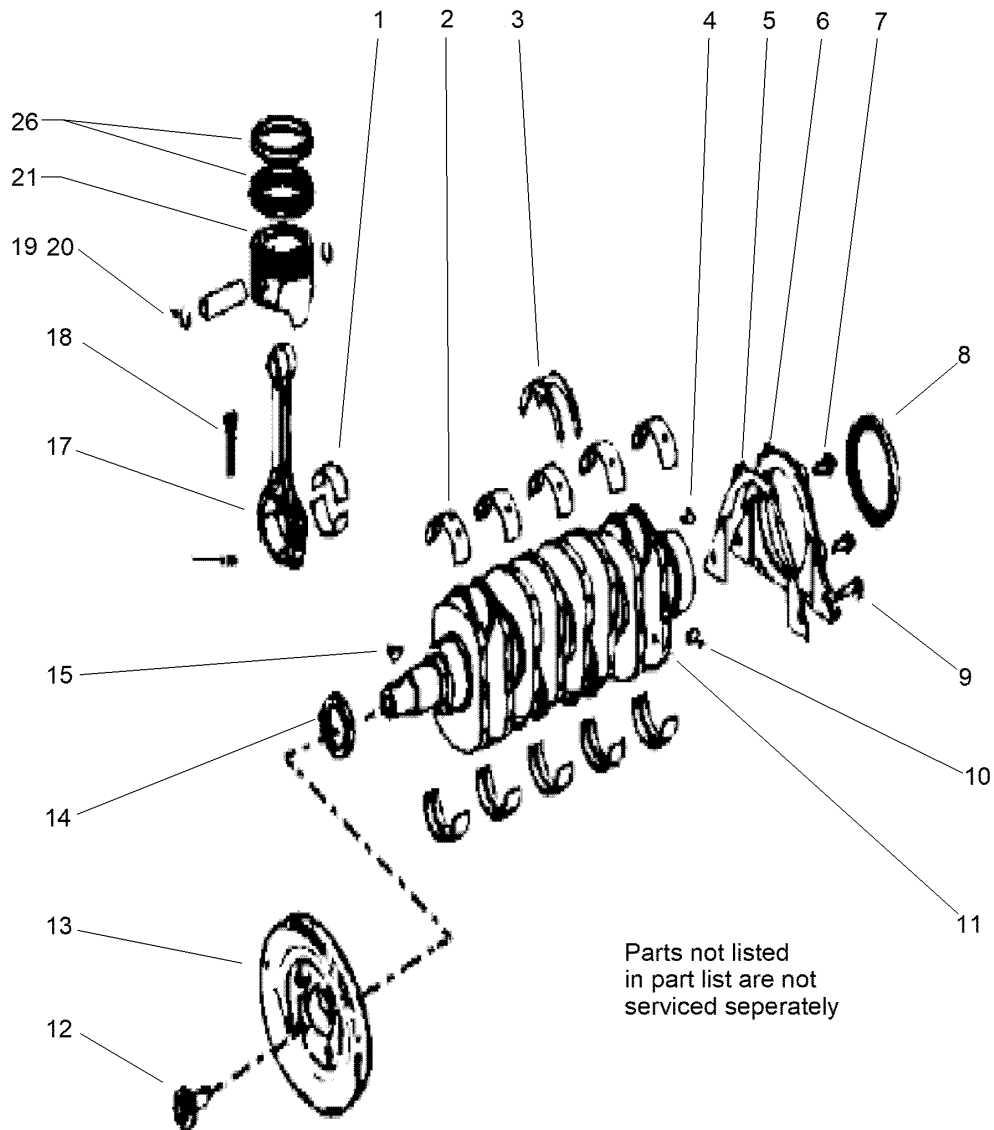

Crankshaft and Piston Assembly

<i>Ref.</i>	<i>Part Number</i>	<i>Qty.</i>	<i>Description</i>	<i>Ref.</i>	<i>Part Number</i>	<i>Qty.</i>	<i>Description</i>
1	145-7946	1	Bearing, Main (Set Of 10)	12	147-2557	1	Bolt, Crankshaft Pulley
2	145-7947	1	Bearing, Connecting Rod	13	147-2558	1	Pulley, Crankshaft
3	145-7948	1	Bearing, Thrust	14	147-2559	2	Seal, Crankshaft Front
4	145-7949	1	Pin, Locating	15	147-2560	2	Key, Woodruff
5	147-2550	1	Gasket, Oil Seal Housing	17	147-2561	4	Connecting Rod
6	147-2551	1	Housing, Oil Seal	18	147-2562	8	Rod, Connecting
7	147-2552	4	Bolt, Oil Seal Housing	19	147-2563	8	Clip, Piston Pin
8	147-2553	1	Seal, Oil (Rear)	20	147-2564	4	Pin, Piston
9	147-2554	2	Bolt, Oil Seal Housing	21	147-2565	4	Piston
10	147-2555	3	Bushing	26	147-2566	4	Piston Ring Set - Complete
11	147-2556	1	Crankshaft