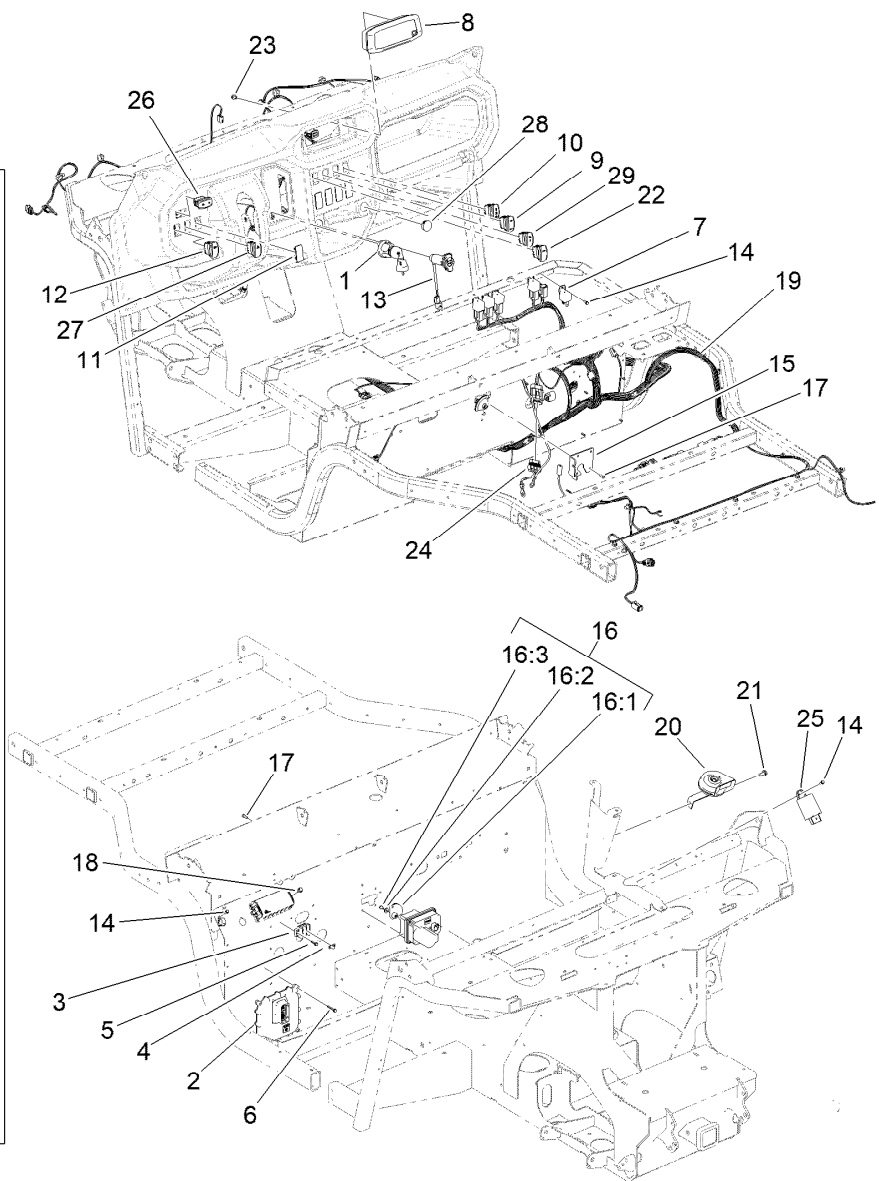

Electrical Assembly

Ref.	Part Number	Qty.	Description	Ref.	Part Number	Qty.	Description
1	121-5159	1	Switch-Ignition	16:1	137-9945	1	Bellcrank-Actuator, Throttle
1:1	121-5160	1	Nut-Hex	16:2	111-6953	1	Washer Plain
1:2	122-2704	1	Nut-Face, M22 (Plastic)	16:3	47-2830	1	Screw
1:3	121-5162	1	Set-Key, Ignition	17	60-6910	4	Screw-HH
2	127-2770	1	Controller	18	33103-012	2	Screw-HHF
3	42862	1	Block-Terminal, Ground	19	122-2167	1	Harness-Wire, Utx Diesel 4 Passenger
4	42863	1	Strip-Jumper	19:30	32180-156	1	Cap-Plug, 6 Way
5	100-4351	2	Screw-HWH	19:32	32180-282	2	Resistor-120 Ohm
6	32144-110	4	Screw-HWH	19:33	32180-089	1	Cap-Plug, 3 Way
7	99-7435	5	Relay	19:34	100-4918	3	Diode
8	136-9450	1	Cluster-Instrument	19:37	126-3991	4	Relay-Micro
9	144-2440	1	Switch-Rocker, On-None-On	19:38	121-8861	1	Fuse-Mini Blade, 2 Amp
10	144-2445	1	Switch-Rocker, On-On-On	19:39	121-8865	3	Fuse-Mini Blade, 7.5 Amp
11	99-7420	5	Plug-Hole	19:40	121-8866	8	Fuse-Mini Blade, 10 Amp
12	144-2405	1	Switch-Rocker, On-None-On	19:41	121-8868	2	Fuse-Mini Blade, 20 Amp
13	139-3420	1	Port-USB	19:42	121-8869	1	Fuse-Mini Blade, 25 Amp
14	32144-112	7	Screw-HWH	19:43	121-8870	1	Fuse-Mini Blade, 30 Amp
15	138-5610	1	Bracket-Cable, Actuator	19:45	122-0368	4	Relay-280 ISO
16	136-9434	1	Actuator ASM-Throttle	20	139-4557	1	Horn-ASM
				21	32144-70	1	Screw-HWHTF