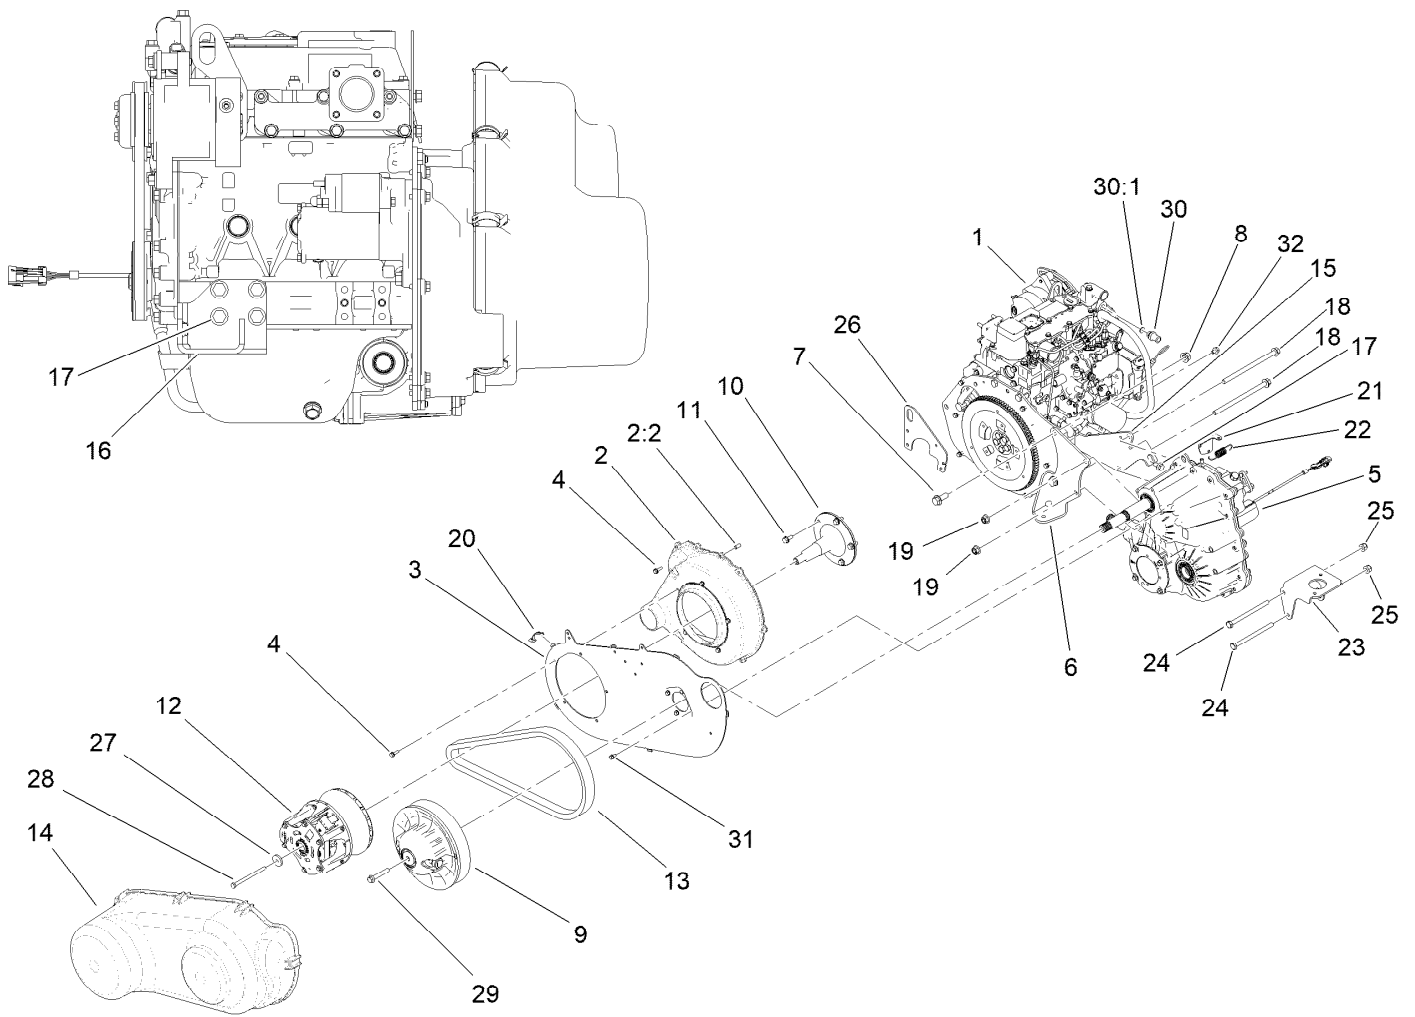

Engine, Transaxle and Clutch Assembly

Ref.	Part Number	Qty.	Description	Ref.	Part Number	Qty.	Description
1	136-9431	1	Engine-Yanmar, 3Tnm74F-Natr	17	33105-020	8	Screw-HHF
2	140-4768	1	Housing ASM-Flywheel, Diesel	18	140-2689	2	Screw-HH
2:2	87-1910	2	Pin-Dowel	19	114-8417	2	Nut-HF, NI
3	139-4598-0P	1	Plate-Spanner	20	140-4669	6	Clip-Spring
4	110-3986	13	Screw	21	139-4581	1	Bracket-Spring, Throttle
5	140-2611	1	Transaxle ASM	22	145-7792	1	Spring-Extension
6	140-2604-0P	1	Bracket-Transmission, LH	23	140-2624-0P	1	Bracket-Drivetrain, Rear
7	3234-38	2	Screw-HHF	24	33115-140	2	Screw-HH
8	99-5107	2	Nut-Lock	25	103-9511	2	Nut-Lock, NI
9	139-4591	1	Clutch-Secondary	26	136-9440	1	Bracket-Throttle Cable
10	140-2602	1	Adapter-Clutch	27	104-6550	1	Washer-Clutch
11	138-0690	5	Screw-HH	28	99-7201	1	Screw-HH
12	139-4590	1	Clutch-Primary	29	140-4777	1	Screw-HHF
13	145-7789	1	Belt-Variable	30	140-4766	1	Fitting-Straight
14	140-2603	1	Enclosure-Cvt	30:1	140-4770	1	Washer-Copper
15	145-2105-0P	1	Bracket-Trans, RH (Diesel)	31	104-2628	4	Screw
16	144-2313-0P	1	Mount-Engine, Compressor [prime	32	68-9410	1	Screw-HHF