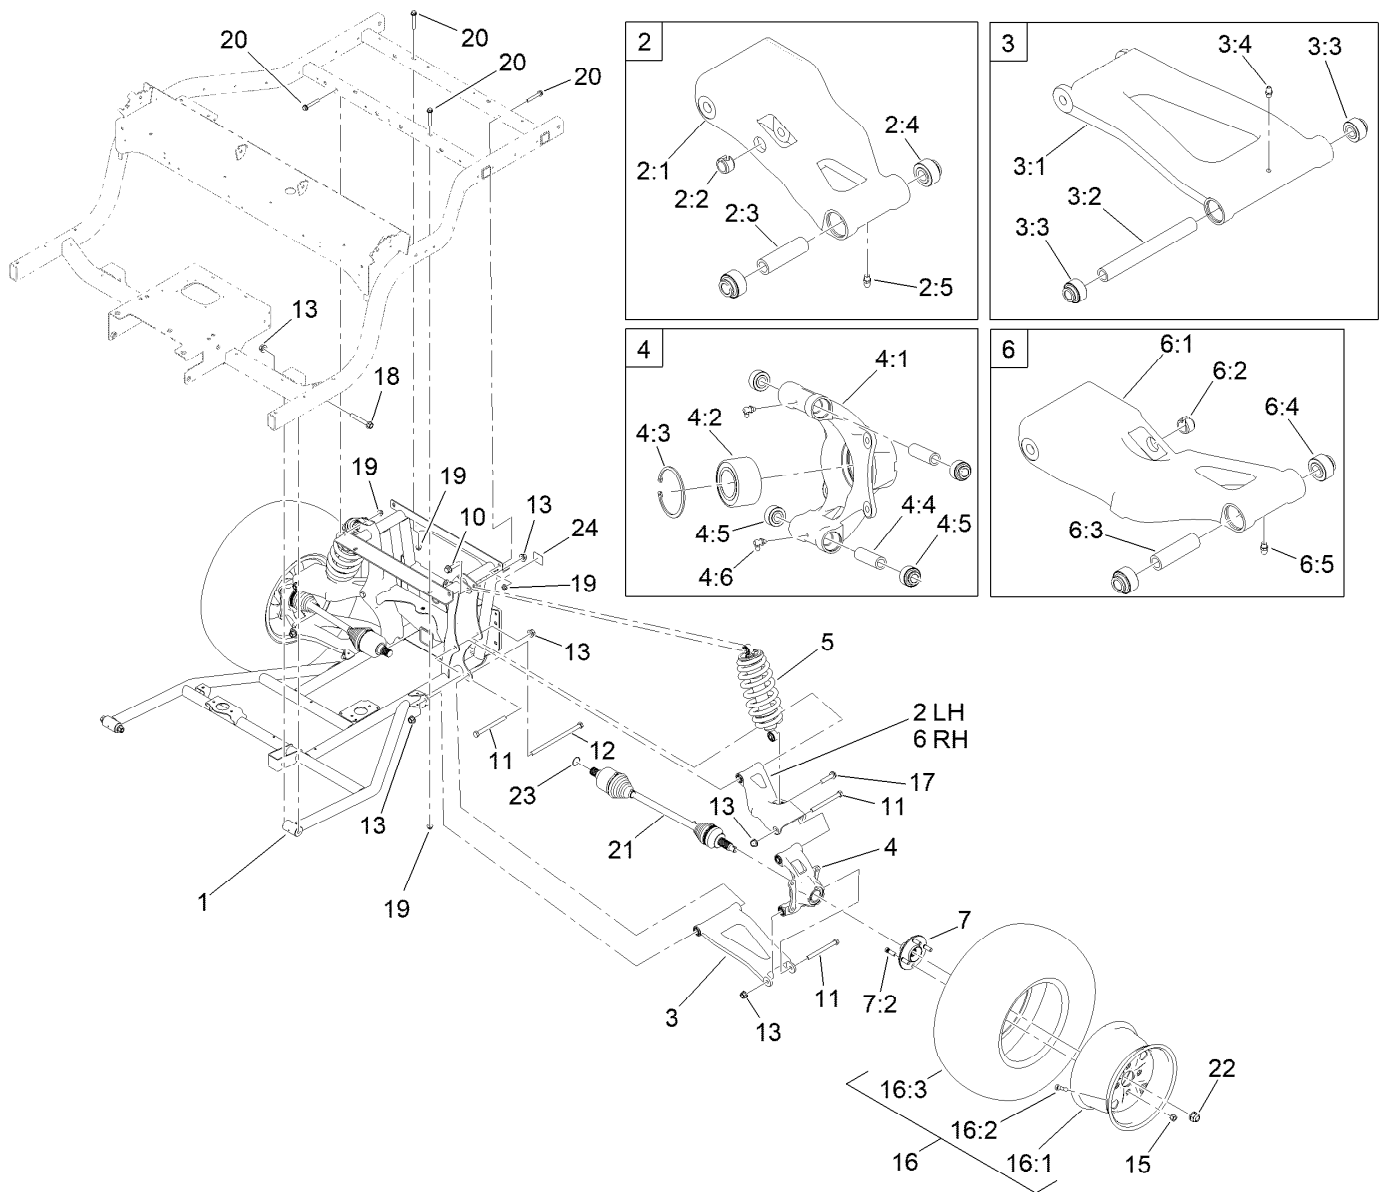

Rear Suspension and Subframe Assembly

Ref.	Part Number	Qty.	Description	Ref.	Part Number	Qty.	Description
1	139-4592-03	1	Engine Cradle ASM	6	145-7774	1	Control Arm ASM-Rear, RH Upper
2	145-7775	1	Control Arm ASM-Rear, LH Upper	6:1	145-7766	1	Control Arm-Rear Up, RH
2:1	145-7765	1	Control Arm-Rear Up, LH	6:2	137-2659	1	Bushing-Tension
2:2	137-2659	1	Bushing-Tension	6:3	145-7770	1	Spacer
2:3	145-7770	1	Spacer	6:4	145-7756	2	Bushing-Ball
2:4	145-7756	2	Bushing-Ball	6:5	302-5	1	Fitting-Grease
2:5	302-5	1	Fitting-Grease	7	137-6754	2	Hub ASM
3	145-7772	2	Control Arm ASM-Rear	7:2	137-6760	4	Stud-Wheel
3:1	145-7763	1	Control Arm-Rear, Lower	10	3234-27	2	Screw-HHF
3:2	145-7757	1	Spacer	11	325-22	6	Screw-HH
3:3	145-7756	2	Bushing-Ball	12	325-39	2	Screw-HH
3:4	302-5	1	Fitting-Grease	13	99-5107	12	Nut-Lock
4	145-7773	2	Knuckle ASM-Rear	15	242-50	8	Nut-Lug
4:1	145-7764	1	Knuckle-Rear	16	136-9420	2	Tire/Wheel ASM
4:2	133-7272	1	Bearing-Ball	16:1	136-9418	1	Wheel-12X7-12
4:3	144-2207	1	Ring-Retaining	16:2	232-27	1	Stem-Valve
4:4	145-7770	2	Spacer	16:3	137-2690	1	Tire
4:5	145-7756	4	Bushing-Ball	17	3234-46	2	Screw-HHF
4:6	302-60	2	Fitting-Grease	18	114-8419	2	Screw-HHF
5	145-7758	2	Shock/Spring ASM	19	104-8301	8	Nut-HF, NI