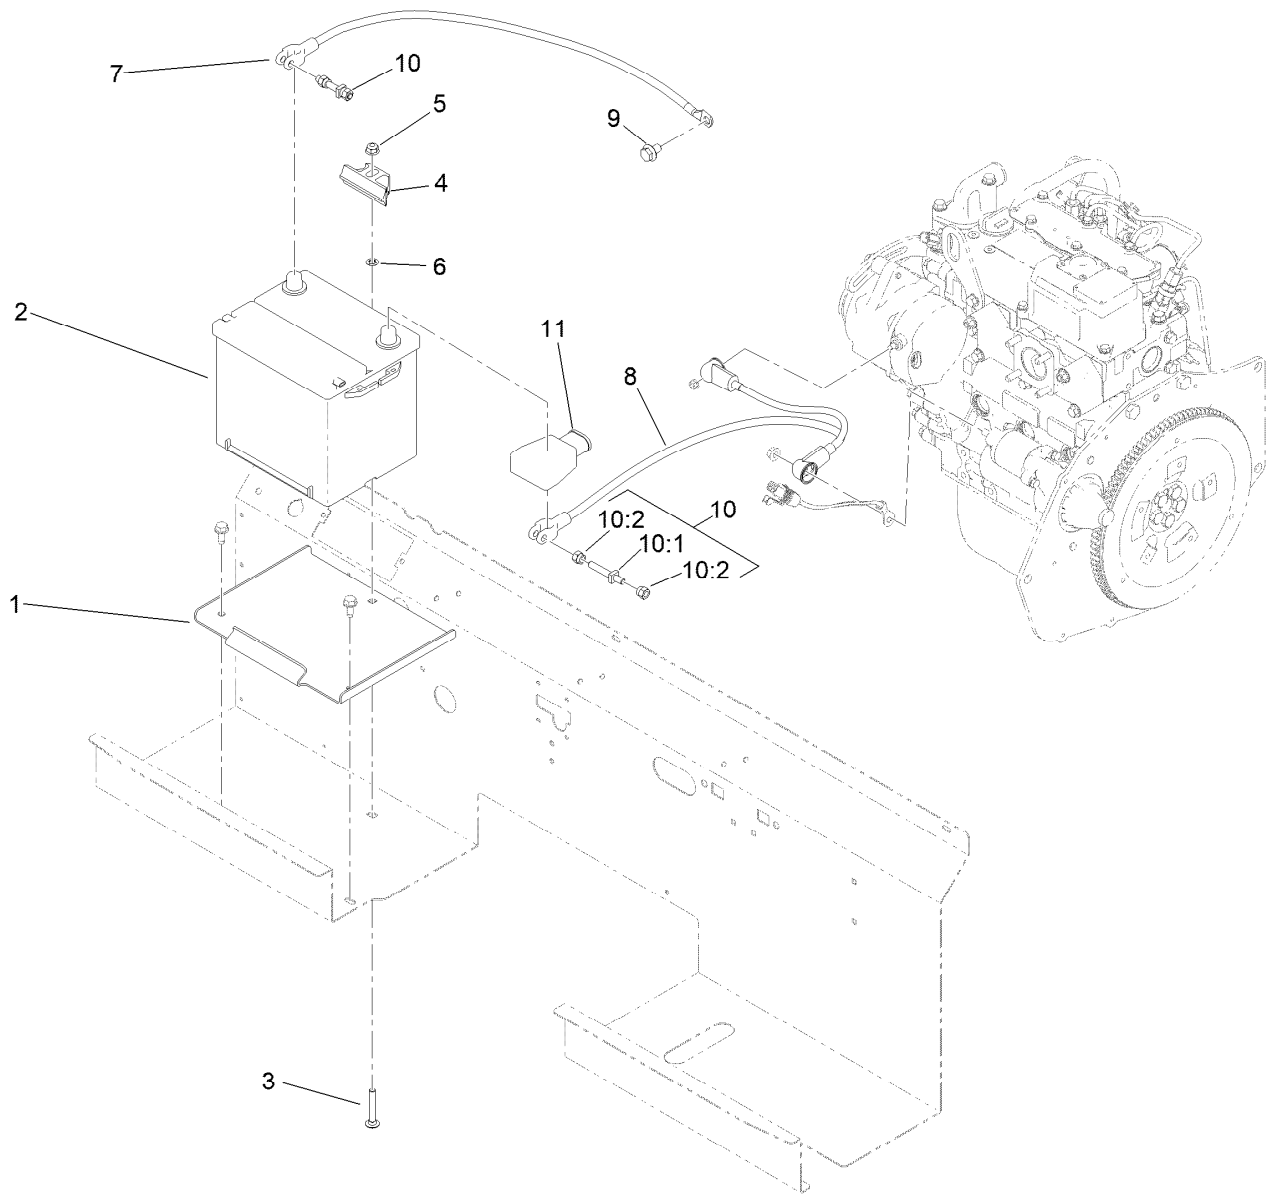

Battery Assembly

<i>Ref.</i>	<i>Part Number</i>	<i>Qty.</i>	<i>Description</i>
1	137-9944-03	1	Tray-Battery
2	106-5187	1	Battery- Dry, 12V, 525 CCA
3	3230-6	1	Bolt-CARR
4	138-6335	1	Retainer-Battery
5	104-8300	1	Nut-HF, NI
6	109-5667	1	Nut-Push
7	122-1781	1	Cable-Battery, Bk ASM
8	122-1782	1	Cable-Battery, Rd ASM
9	33105-016	1	Screw-HHF
10	112-9921	2	Bolt ASM
10:1	32180-107	1	Bolt-Clamp, Battery
10:2	32180-108	2	Nut-Hex Shoulder
11	32180-110	1	Insulator-Lead Cast