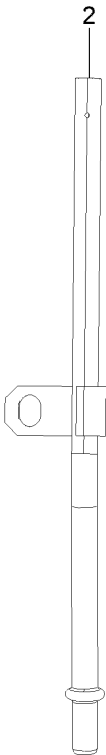

Accessories Assembly

Accessories Assembly (continued)

<i>Ref.</i>	<i>Part Number</i>	<i>Qty.</i>	<i>Description</i>
1	134-1383	1	Gasket-Silencer
2	145-2012	1	Guide-Dipstick
3	145-2013	1	Dipstick