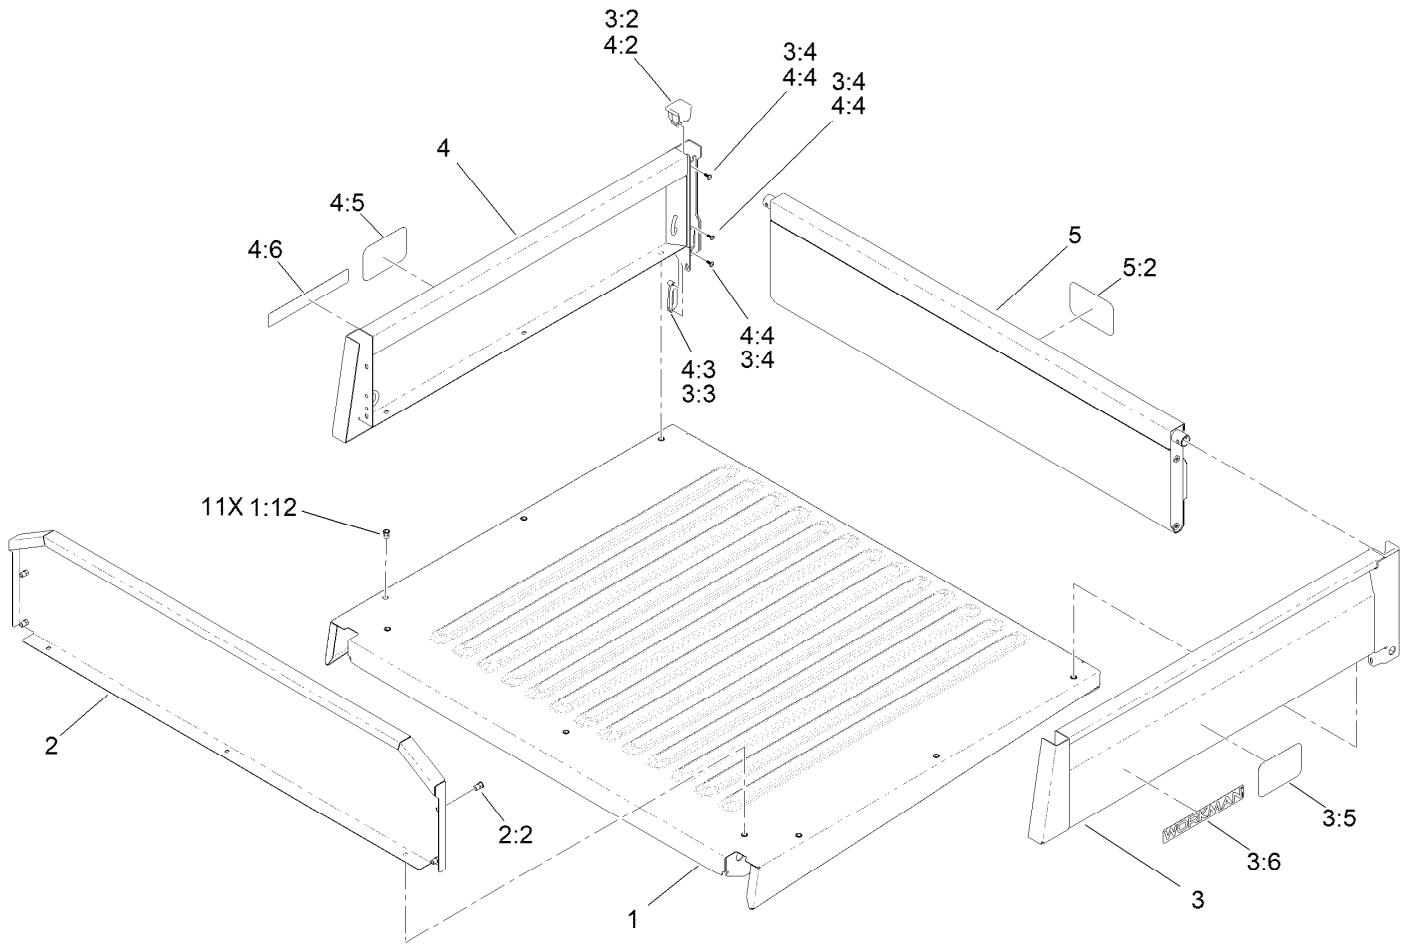

Cargo Bed Kit Assembly

<i>Ref.</i>	<i>Part Number</i>	<i>Qty.</i>	<i>Description</i>	<i>Ref.</i>	<i>Part Number</i>	<i>Qty.</i>	<i>Description</i>
1	139-4420	1	Flat Bed ASM	3:6	140-4835	1	Decal-Workman, Gray
1:12	138-2899	11	Nut-Clinch	4	140-4635	1	Bed Side ASM, RH
2	140-4675	1	Panel ASM-Front, Bed	4:2	140-2690	1	Retainer-Tailgate
2:2	138-2899	4	Nut-Clinch	4:3	139-4690	1	Bushing-Tailgate
3	140-4625	1	Bed Side ASM, LH	4:4	138-5775	3	Screw-Delta Point
3:2	140-2690	1	Retainer-Tailgate	4:5	105-1217	1	Decal
3:3	139-4690	1	Bushing-Tailgate	4:6	140-4835	1	Decal-Workman, Gray
3:4	138-5775	3	Screw-Delta Point	5	144-2275	1	Tailgate ASM
3:5	105-1217	1	Decal	5:2	105-1217	1	Decal