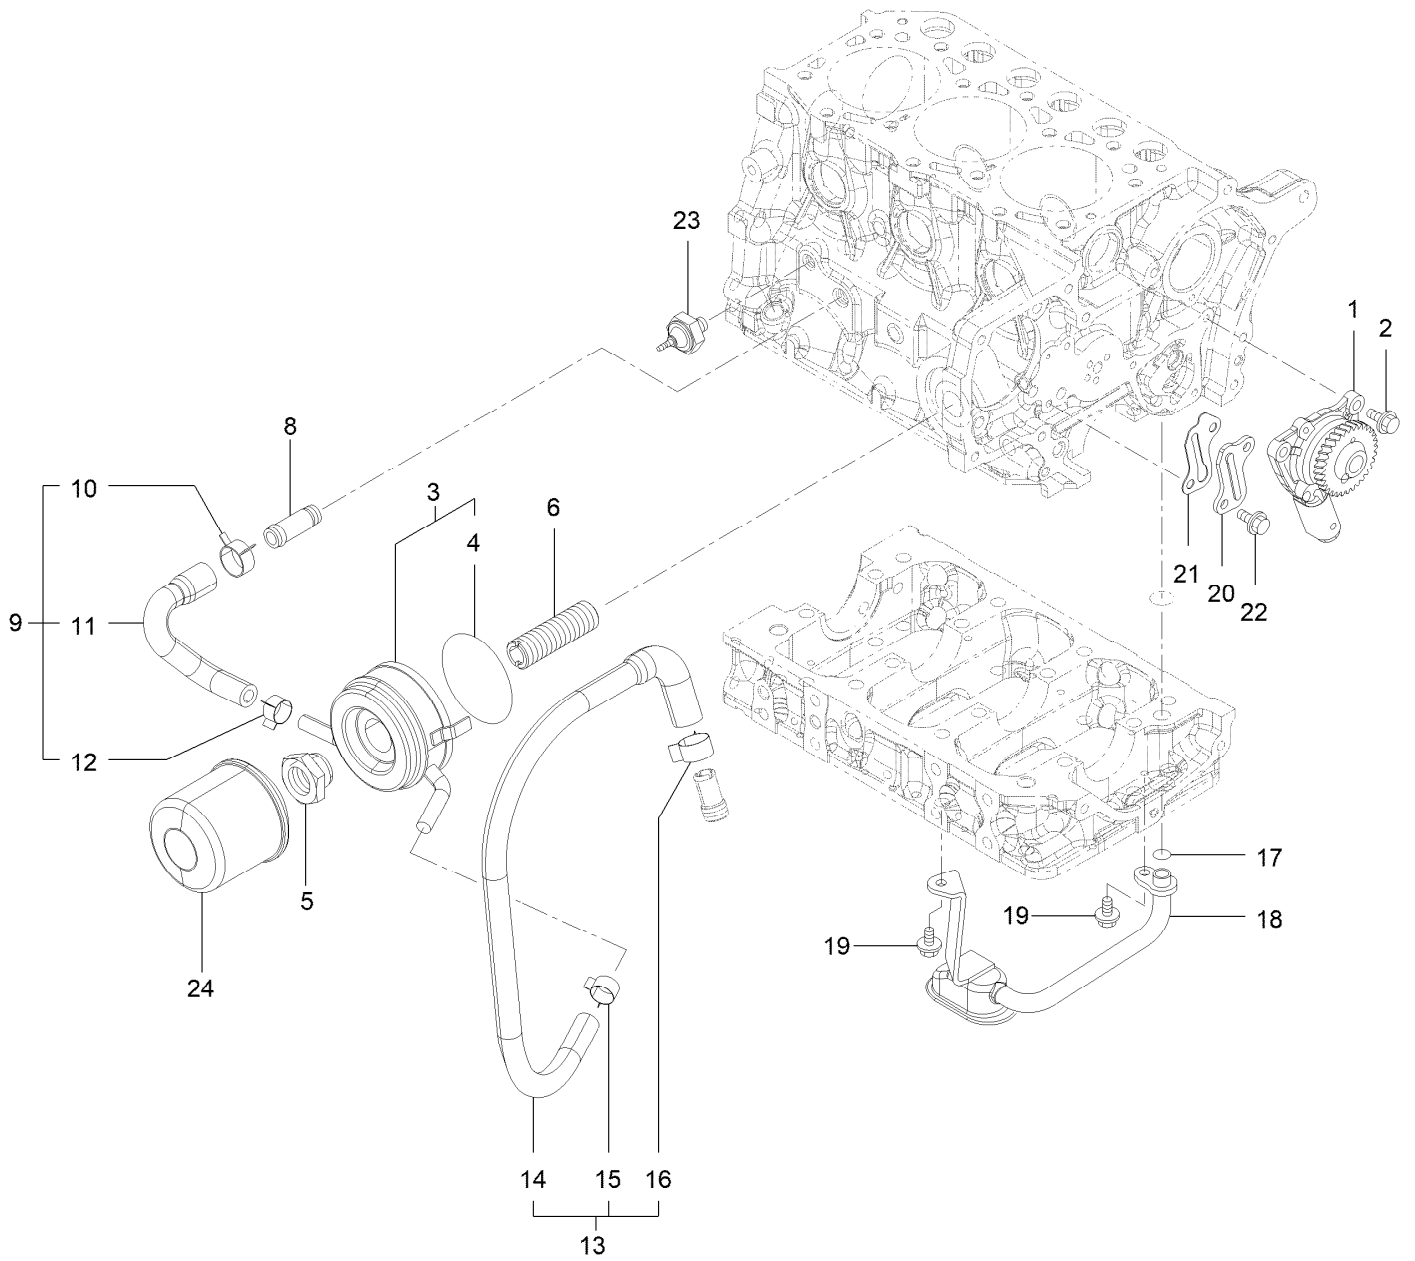

Lubrication Oil System Assembly

Lubrication Oil System Assembly (continued)

<i>Ref.</i>	<i>Part Number</i>	<i>Qty.</i>	<i>Description</i>	<i>Ref.</i>	<i>Part Number</i>	<i>Qty.</i>	<i>Description</i>
1	145-7826	1	Pump Assy, Oil	14	145-7858	1	Pipe, Cooler Inlet
2	125-7207	3	Bolt	15	125-7191	1	Clamp-Hose
3	135-4174	1	Cooler-Oil	16	145-7886	1	Clamp, 18
4	125-7075	1	O-Ring	17	145-7834	1	O-Ring, P11
5	125-7041	1	Nut-Cooler, Oil	18	145-7805	1	Pipe Assy, Oil Inlet
6	125-7042	1	Stud	19	125-7205	2	Bolt
8	127-3753	1	Joint	20	145-7828	1	Cover, Oil
9	145-7809	1	Pipe Assy, Water	21	145-7829	1	Gasket, Oil Pipe
10	125-7162	1	Clip	22	125-7206	2	Bolt
11	145-7808	1	Pipe, Water	23	134-1377	1	Switch-Hydraulic
12	125-7191	1	Clamp-Hose	24	135-4181	1	Filter-Oil, Engine
13	145-7859	1	Pipe Assy, Water