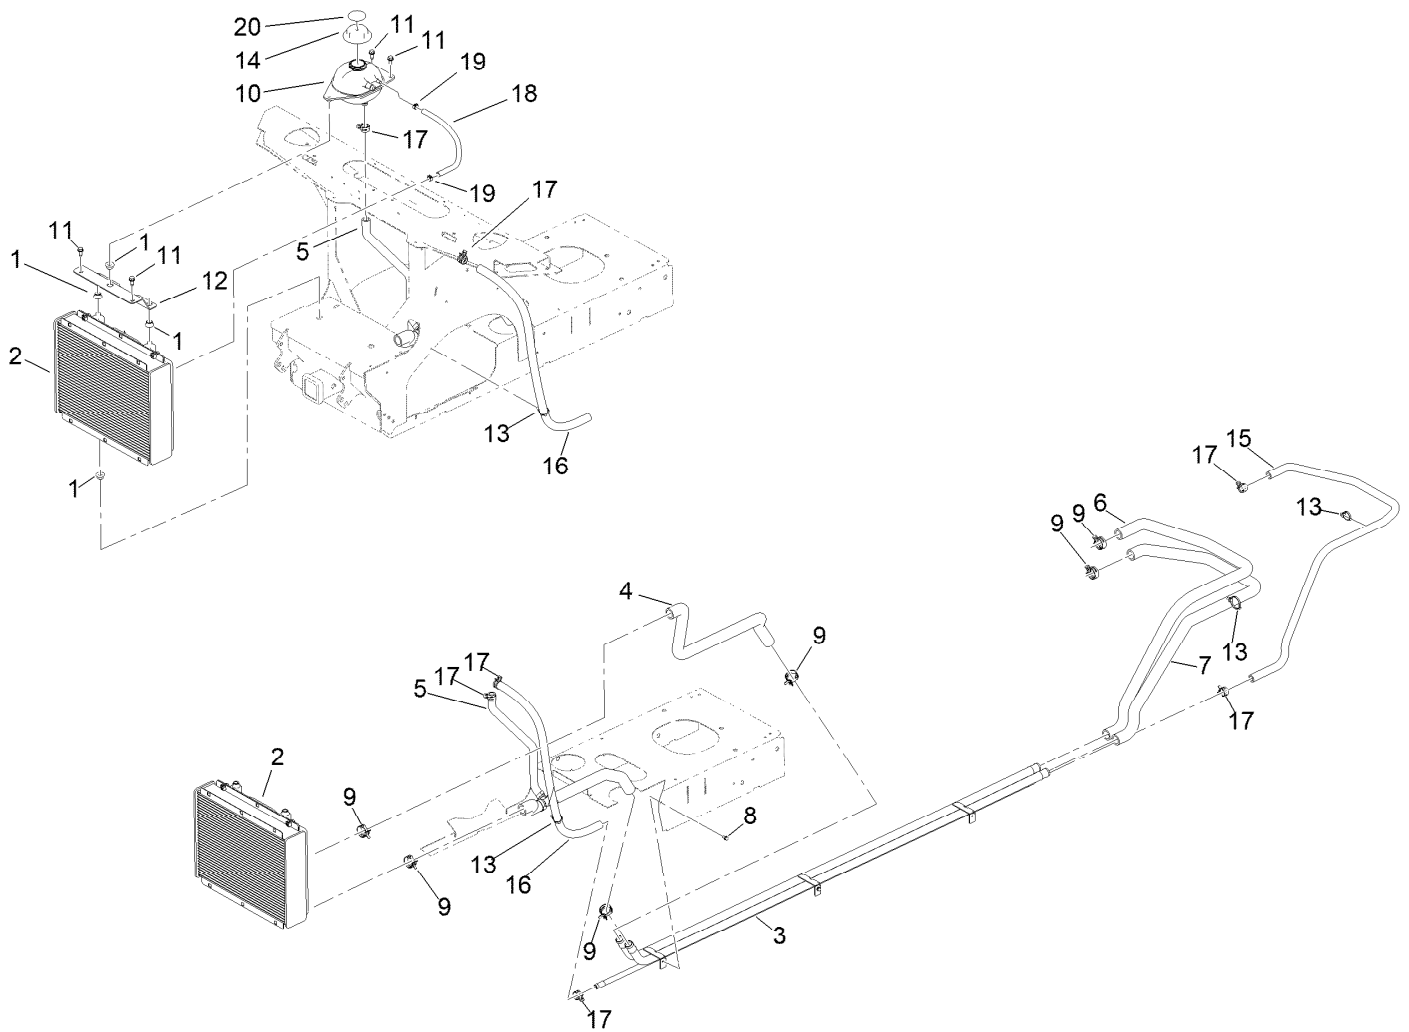

Cooling System Assembly

<i>Ref.</i>	<i>Part Number</i>	<i>Qty.</i>	<i>Description</i>	<i>Ref.</i>	<i>Part Number</i>	<i>Qty.</i>	<i>Description</i>
1	137-6828	5	Bushing-Flange	11	32144-70	4	Screw-HWHTF
2	140-2641	1	Radiator ASM	12	138-9327-05	1	Bracket-Mount, Radiator
3	138-9349	1	Tube ASM-Coolant, Extended	13	32180-030	4	Clip-Tie
4	140-2628	1	Hose-Radiator, Upper	14	120-4867	1	Cap-Coolant, Threaded (15 PSI)
5	140-4751	1	Hose ASM-Coolant	15	145-2015	1	Hose-Coolant, Minor (Diesel)
6	145-2014	1	Hose-Coolant, Upper (Diesel)	16	140-4757	1	Hose-Coolant
7	140-2637	1	Hose-Coolant, Lower (Diesel)	17	144-2248	5	Clamp-Sc Band
8	32144-4	3	Screw-HWH	18	120-5019	1	Hose-Coolant
9	144-2246	8	Clamp-Sc Band	19	92-2379	2	Clamp-Hose
10	144-0033	1	Tank-ASM	20	106-6755	1	Decal-Cap, Radiator