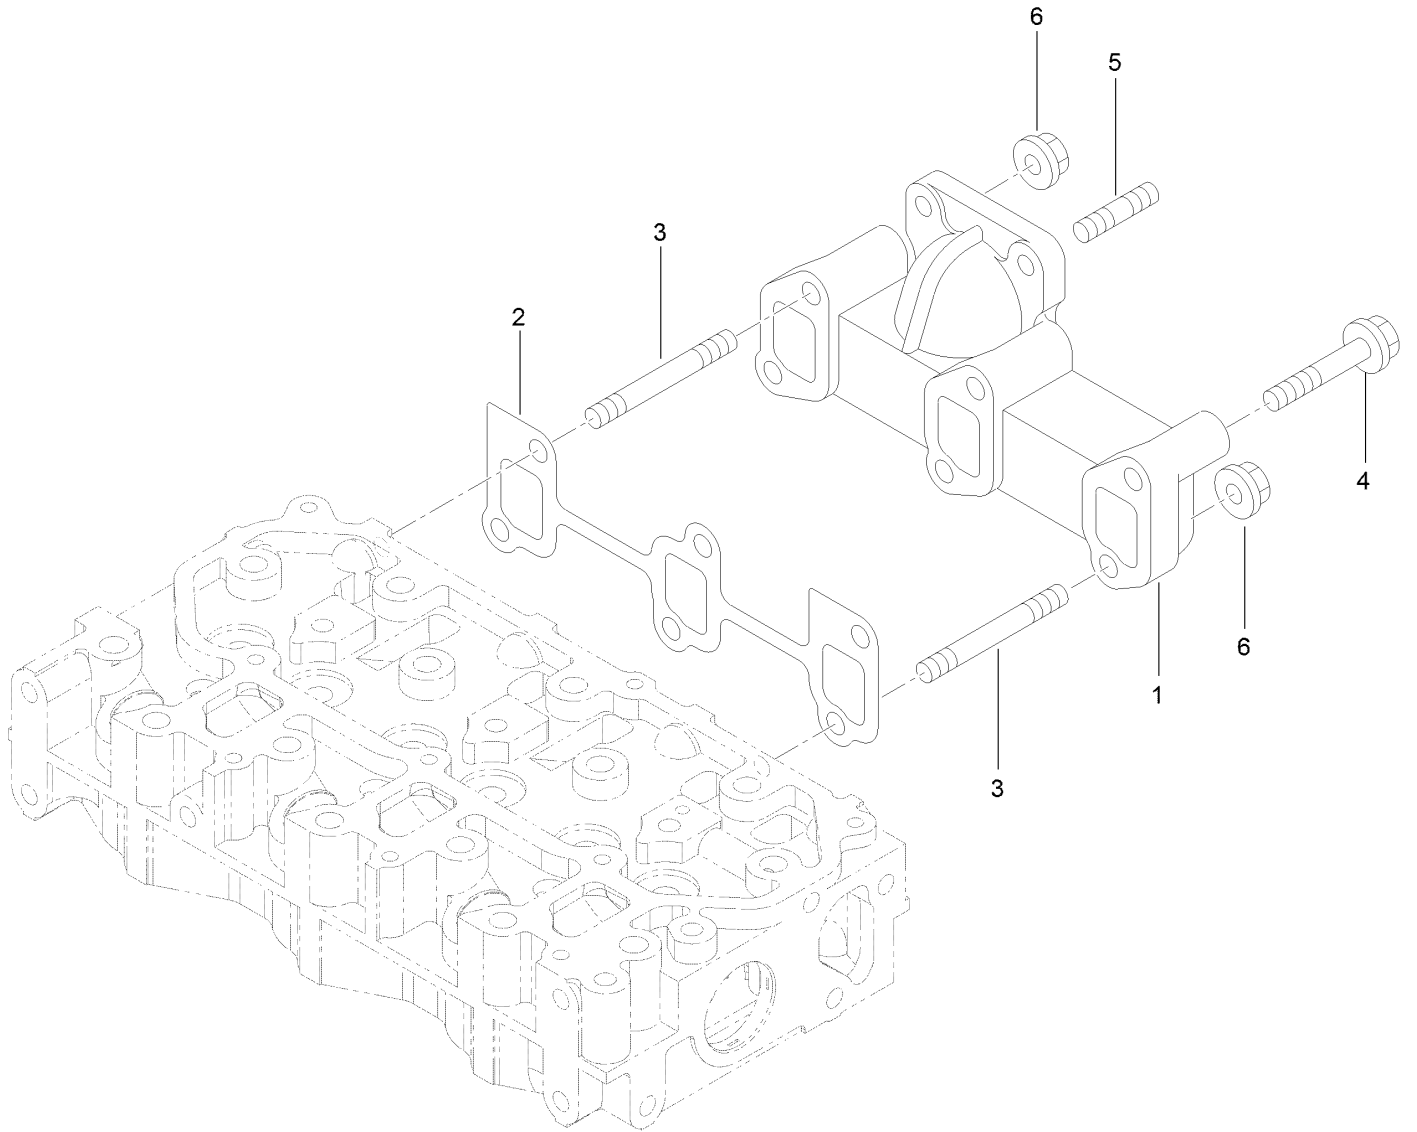

Exhaust Manifold Assembly

Exhaust Manifold Assembly (continued)

<i>Ref.</i>	<i>Part Number</i>	<i>Qty.</i>	<i>Description</i>	<i>Ref.</i>	<i>Part Number</i>	<i>Qty.</i>	<i>Description</i>
1	134-1444	1	Manifold-Exhaust	4	133-6714	4	Bolt
2	135-4107	1	Gasket-Manifold, Exhaust	5	125-6906	4	Stud
3	134-1404	2	Bolt-Stud	6	125-7229	2	Nut