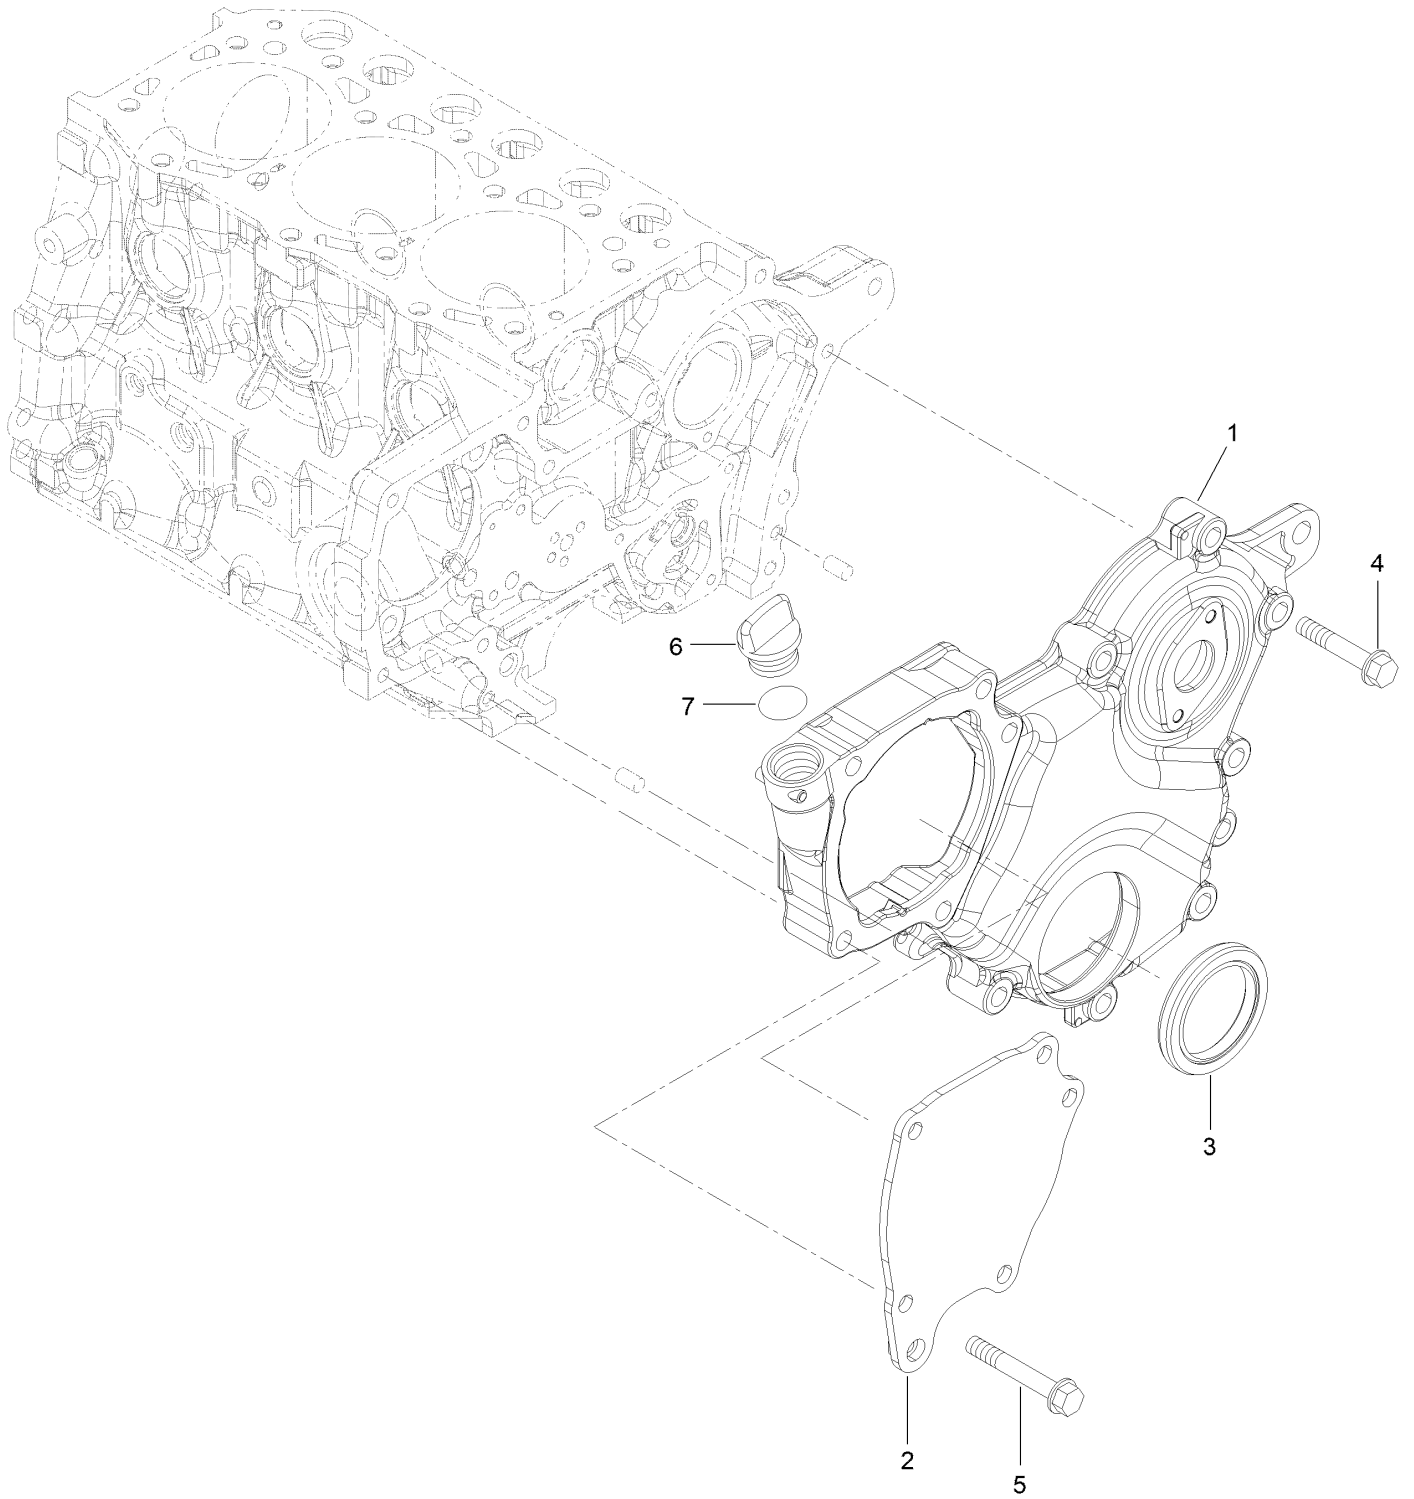

Gear Housing Assembly

Gear Housing Assembly (continued)

<i>Ref.</i>	<i>Part Number</i>	<i>Qty.</i>	<i>Description</i>	<i>Ref.</i>	<i>Part Number</i>	<i>Qty.</i>	<i>Description</i>
1	145-7801	1	Case, Gear	5	125-7219	5	Bolt
2	145-7870	1	Cover, Pump Timing	6	145-7800	1	Cap, Oil Supply
3	135-4047	1	Seal-Oil	7	145-7810	1	O-Ring, C 0190 G
4	125-7217	8	Bolt