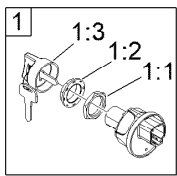

For example, a wheel assembly might be identified by reference number 6, the tire by 6:1, the valve by 6:2, and the wheel by 6:3. When you order the assembly identified by reference number 6, you receive all parts identified by reference numbers 6:1, 6:2, and 6:3. However, you may also order any part individually. Reference numbers of this type appear in illustration and in parts lists.

Electrical Assembly

Ref.	Part Number	Qty.	Description	Ref.	Part Number	Qty.	Description
1	121-5159	1	Switch-Ignition	16:1	137-9945	1	Bellcrank-Actuator, Throttle
1:1	121-5160	1	Nut-Hex	16:2	111-6953	1	Washer Plain
1:2	122-2704	1	Nut-Face, M22 (Plastic)	16:3	47-2830	1	Screw
1:3	121-5162	1	Set-Key, Ignition	17	60-6910	4	Screw-HH
2	127-2770	1	Controller	18	33103-012	2	Screw-HHF
3	42862	1	Block-Terminal, Ground	19	122-2167	1	Harness-Wire, Utx Diesel 4 Passenger
4	42863	1	Strip-Jumper	19:30	32180-156	1	Cap-Plug, 6 Way
5	100-4351	2	Screw-HWH	19:32	32180-282	2	Resistor-120 Ohm
6	32144-110	4	Screw-HWH	19:33	32180-089	1	Cap-Plug, 3 Way
7	99-7435	5	Relay	19:34	100-4918	3	Diode
8	136-9450	1	Cluster-Instrument	19:37	126-3991	4	Relay-Micro
9	144-2440	1	Switch-Rocker, On-None-On	19:38	121-8861	1	Fuse-Mini Blade, 2 Amp
10	144-2445	1	Switch-Rocker, On-On-On	19:39	121-8865	3	Fuse-Mini Blade, 7.5 Amp
11	99-7420	5	Plug-Hole	19:40	121-8866	8	Fuse-Mini Blade, 10 Amp
12	144-2405	1	Switch-Rocker, On-None-On	19:41	121-8868	2	Fuse-Mini Blade, 20 Amp
13	139-3420	1	Port-USB	19:42	121-8869	1	Fuse-Mini Blade, 25 Amp
14	32144-112	7	Screw-HWH	19:43	121-8870	1	Fuse-Mini Blade, 30 Amp
15	138-5610	1	Bracket-Cable, Actuator	19:45	122-0368	4	Relay-280 ISO
16	136-9434	1	Actuator ASM-Throttle	20	139-4557	1	Horn-ASM
				21	32144-70	1	Screw-HWHTF