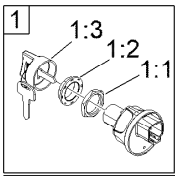

For example, a wheel assembly might be identified by reference number 6, the tire by 6:1, the valve by 6:2, and the wheel by 6:3. When you order the assembly identified by reference number 6, you receive all parts identified by reference numbers 6:1, 6:2, and 6:3. However, you may also order any part individually. Reference numbers of this type appear in illustration and in parts lists.

Electrical Assembly

Ref.	Part Number	Qty.	Description	Ref.	Part Number	Qty.	Description
1	121-5159	1	Switch-Ignition	16:1	137-9945	1	Bellcrank-Actuator, Throttle
1:1	121-5160	1	Nut-Hex	16:2	111-6953	1	Washer Plain
1:2	122-2704	1	Nut-Face, M22 (Plastic)	16:3	47-2830	1	Screw
1:3	121-5162	1	Set-Key, Ignition	17	60-6910	4	Screw-HH
2	127-2770	1	Controller	18	33103-012	2	Screw-HHF
3	42862	1	Block-Terminal, Ground	19	122-2167	1	Harness-Wire, Utx Diesel 4 Passenger
4	42863	1	Strip-Jumper	19:30	32180-156	1	Cap-Plug, 6 Way
5	100-4351	2	Screw-HWH	19:32	32180-282	2	Resistor-120 Ohm
6	32144-110	4	Screw-HWH	19:33	32180-089	1	Cap-Plug, 3 Way
7	99-7435	5	Relay	19:34	100-4918	3	Diode
8	136-9450	1	Cluster-Instrument	19:37	126-3991	4	Relay-Micro
9	144-2440	1	Switch-Rocker, On-None-On	19:38	121-8861	1	Fuse-Mini Blade, 2 Amp
10	144-2445	1	Switch-Rocker, On-On-On	19:39	121-8865	3	Fuse-Mini Blade, 7.5 Amp
11	99-7420	5	Plug-Hole	19:40	121-8866	8	Fuse-Mini Blade, 10 Amp
12	144-2405	1	Switch-Rocker, On-None-On	19:41	121-8868	2	Fuse-Mini Blade, 20 Amp
13	139-3420	1	Port-USB	19:42	121-8869	1	Fuse-Mini Blade, 25 Amp
14	32144-112	7	Screw-HWH	19:43	121-8870	1	Fuse-Mini Blade, 30 Amp
15	138-5610	1	Bracket-Cable, Actuator	19:45	122-0368	4	Relay-280 ISO
16	136-9434	1	Actuator ASM-Throttle	20	139-4557	1	Horn-ASM
				21	32144-70	1	Screw-HWHTF