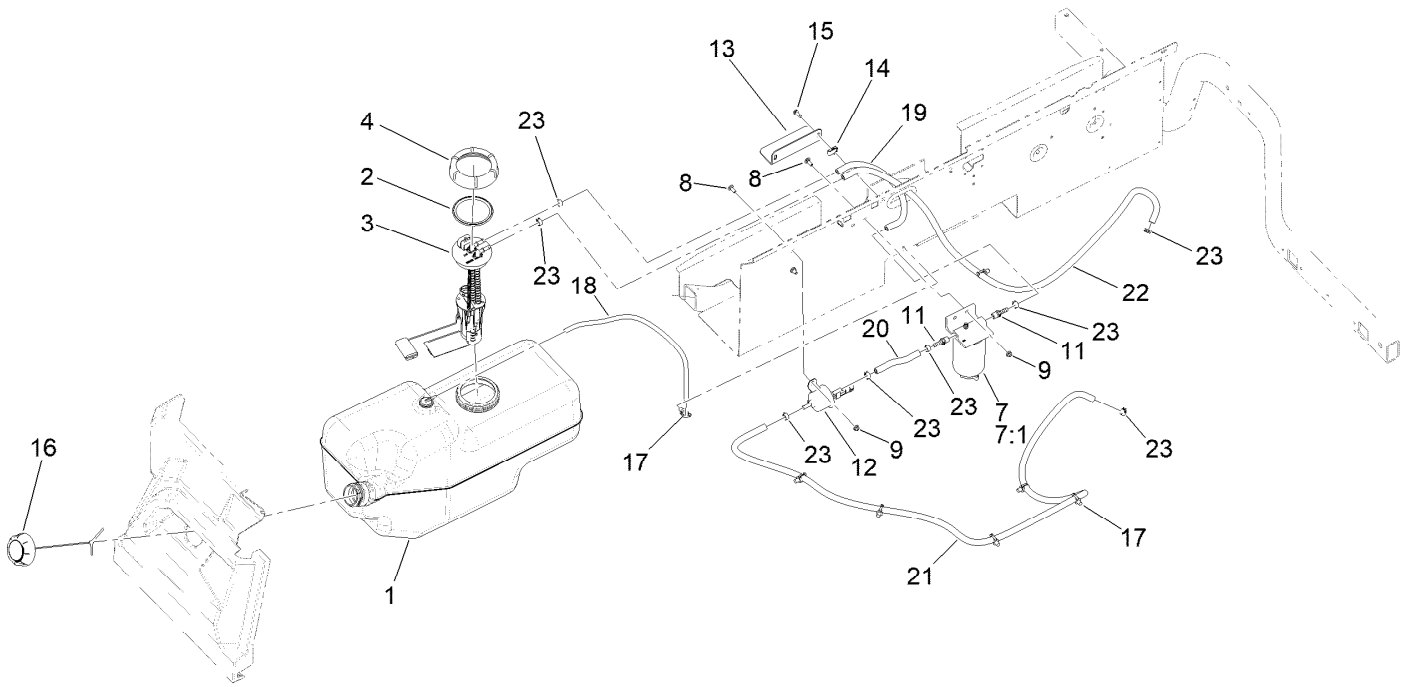

Fuel System Assembly (continued)

● Not serviced separately