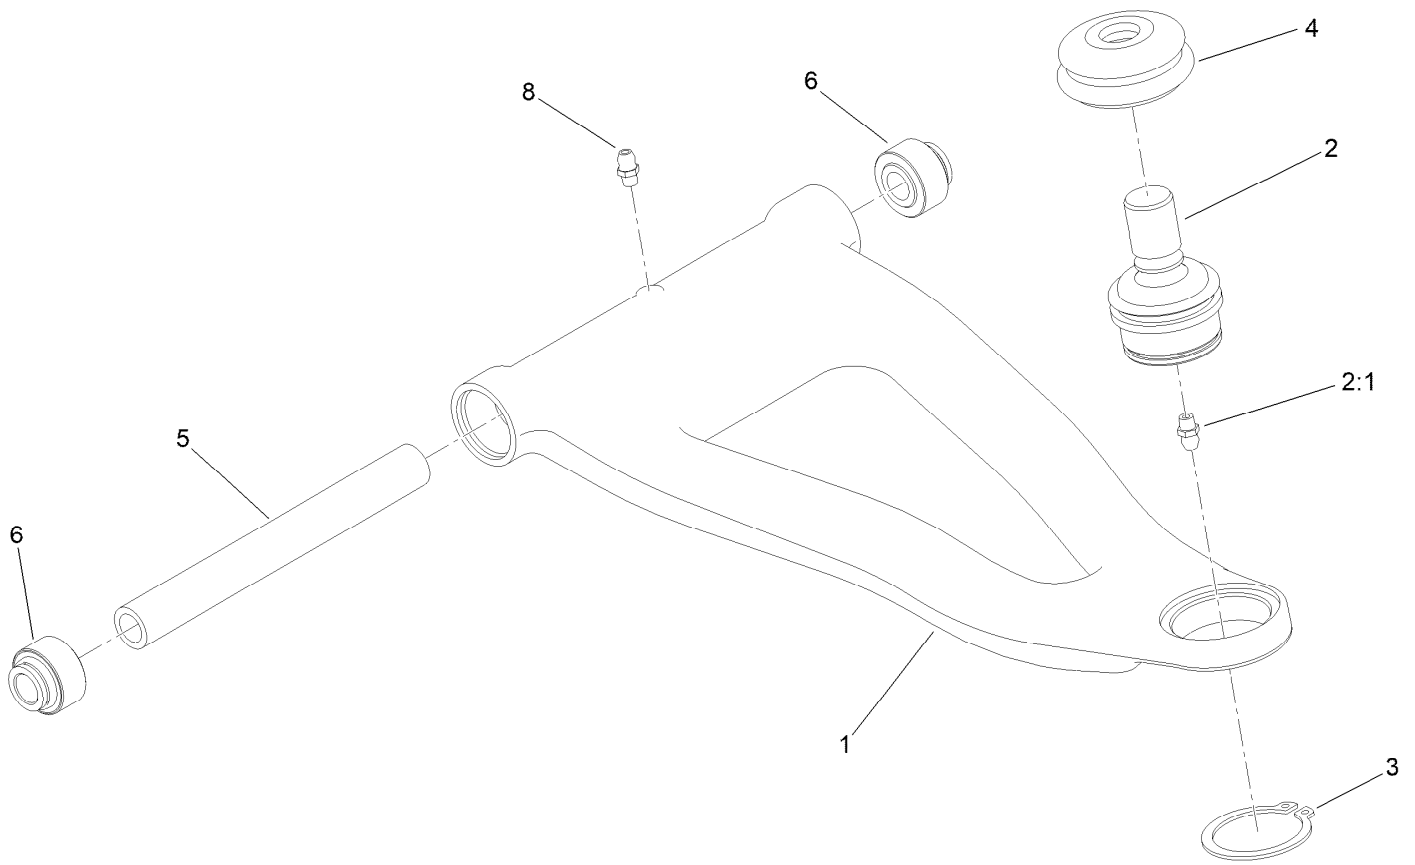

● Not serviced separately

Frame and ROPS Assembly (continued)

Ref.	Part Number	Qty.	Description	Ref.	Part Number	Qty.	Description
8:5	32144-86	2	Screw-HWHTF	16	139-3436	4	Grommet
8:6	126-7439	4	Screw-Torx	17	240-12	1	Grommet-Rubber
8:7	144-2409	2	Screw-HHF	18	139-4433-03	2	Rail-Frame
8:8	3234-42	4	Screw-HHF	19	3234-6	7	Screw-HHF
8:9	104-8300	20	Nut-HF, NI	20	3290-378	6	Tie-Cable
8:10	104-8301	26	Nut-HF, NI	21	140-4775	2	Pin-Latch
8:11	3296-73	2	Nut-Lock, NI	22	3231-37	2	Screw-CARR
8:12	144-2269	4	Nut-HF, NI	23	144-2225-0P	1	Brace-Cross
8:13	107069	4	Clip	24	144-2245	1	Cover-Access
9	139-3432	1	Support-Skirt, LH Side	25	117-1092	4	Screw-PTH
10	139-3433	1	Support-Skirt, RH Side	26	3256-67	6	Washer
11	138-9409	2	Skirt-Side	29	145-7990	1	Foam-Barrier, Heat
12	32144-4	3	Screw-HWH	30	110-5090	1	Grommet
13	125-9622	16	Rivet-Blind	31	145-7998	1	Foam-Barrier, Heat
14	138-5775	6	Screw-Delta Point	32	145-2225	1	Decal-Fuse, Utx
15	32144-70	20	Screw-HWHTF	33	144-2259	1	Decal-Service, Gas

● Not serviced separately

Front Suspension Assembly

Ref.	Part Number	Qty.	Description	Ref.	Part Number	Qty.	Description
1	147-2706	2	Strut ASM	8	325-39	2	Screw-HH
2	138-9319	1	Knuckle ASM-Front, LH	9	136-9419	2	Tire/Wheel ASM
2:2	133-7272	1	Bearing-Ball	9:1	136-9418	1	Wheel-12X7-12
2:3	144-2207	1	Ring-Retaining	9:2	232-27	1	Stem-Valve
3	138-9320	1	Knuckle ASM-Front, RH	9:3	137-2689	1	Tire
3:2	133-7272	1	Bearing-Ball	11	137-6766	2	Bracket-Hose, Brake
3:3	144-2207	1	Ring-Retaining	12	3234-46	4	Screw-HHF
4	145-7771	2	Control Arm ASM-Front	13	99-5107	6	Nut-Lock
5	137-6754	2	Hub ASM	14	115-2398	2	Bolt-HH
5:2	137-6760	4	Stud-Wheel	15	3296-48	2	Nut-Hex
7	242-50	8	Nut-Lug	16	112-2844	6	Nut-HF