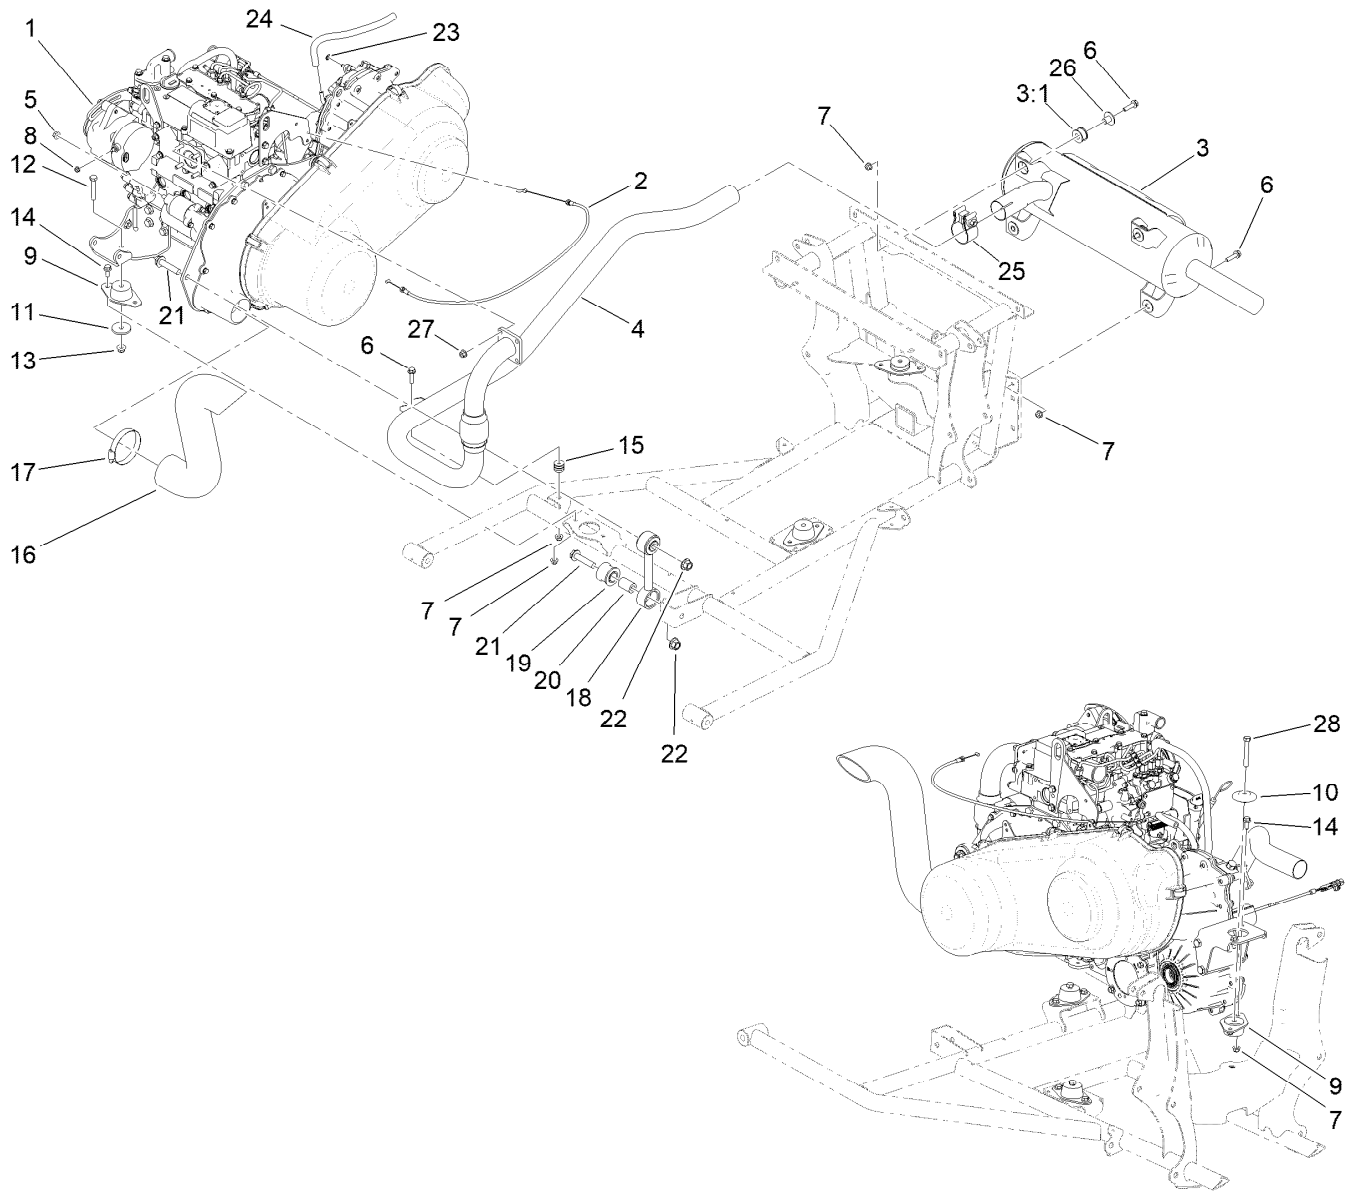

Engine Drivetrain and Exhaust Assembly

Ref.	Part Number	Qty.	Description	Ref.	Part Number	Qty.	Description
1		1	Engine/Drivetrain ASM ●	14	3234-47	6	Screw-HHF
2	137-9931	1	Cable-Throttle Actuator, Diesel	15	131-5945	1	Isolator-Engine
3	138-9335	1	Muffler ASM (With Mounts)	16	140-4667	1	Duct-Inlet, Cvt
3:1	138-9300	4	Isolator-Mount, Muffler	17	2412-125	1	Clamp-Hose
4	140-2618	1	Pipe-Exhaust (Diesel)	18	140-4685-03	1	Link Rod ASM [black]
5	33004-00	1	Nut-HF	19	140-4697	2	Bushing, Rubber
6	3234-36	5	Screw-HHF	20	109-5010	2	Spacer
7	104-8300	11	Nut-HF, NI	21	3234-46	2	Screw-HHF
8	33003-00	1	Nut-HF	22	99-5107	2	Nut-Lock
9	139-0856	3	Mount-Engine	23	32151-86	1	E-Ring
10	138-6462	1	Support-Isolator	24	110-4110	1	Hose-Fuel
11	80-8560	2	Washer-Hardened	25	144-2413	1	Clamp-Manifold (1.87" DIA)
12	323-11	2	Screw-HH	26	138-9301	4	Mount-Top Hat, Muffler
13	104-8301	2	Nut-HF, NI	27	104-2612	4	Nut-HF
				28	323-12	1	Screw-HH

● Not serviced separately