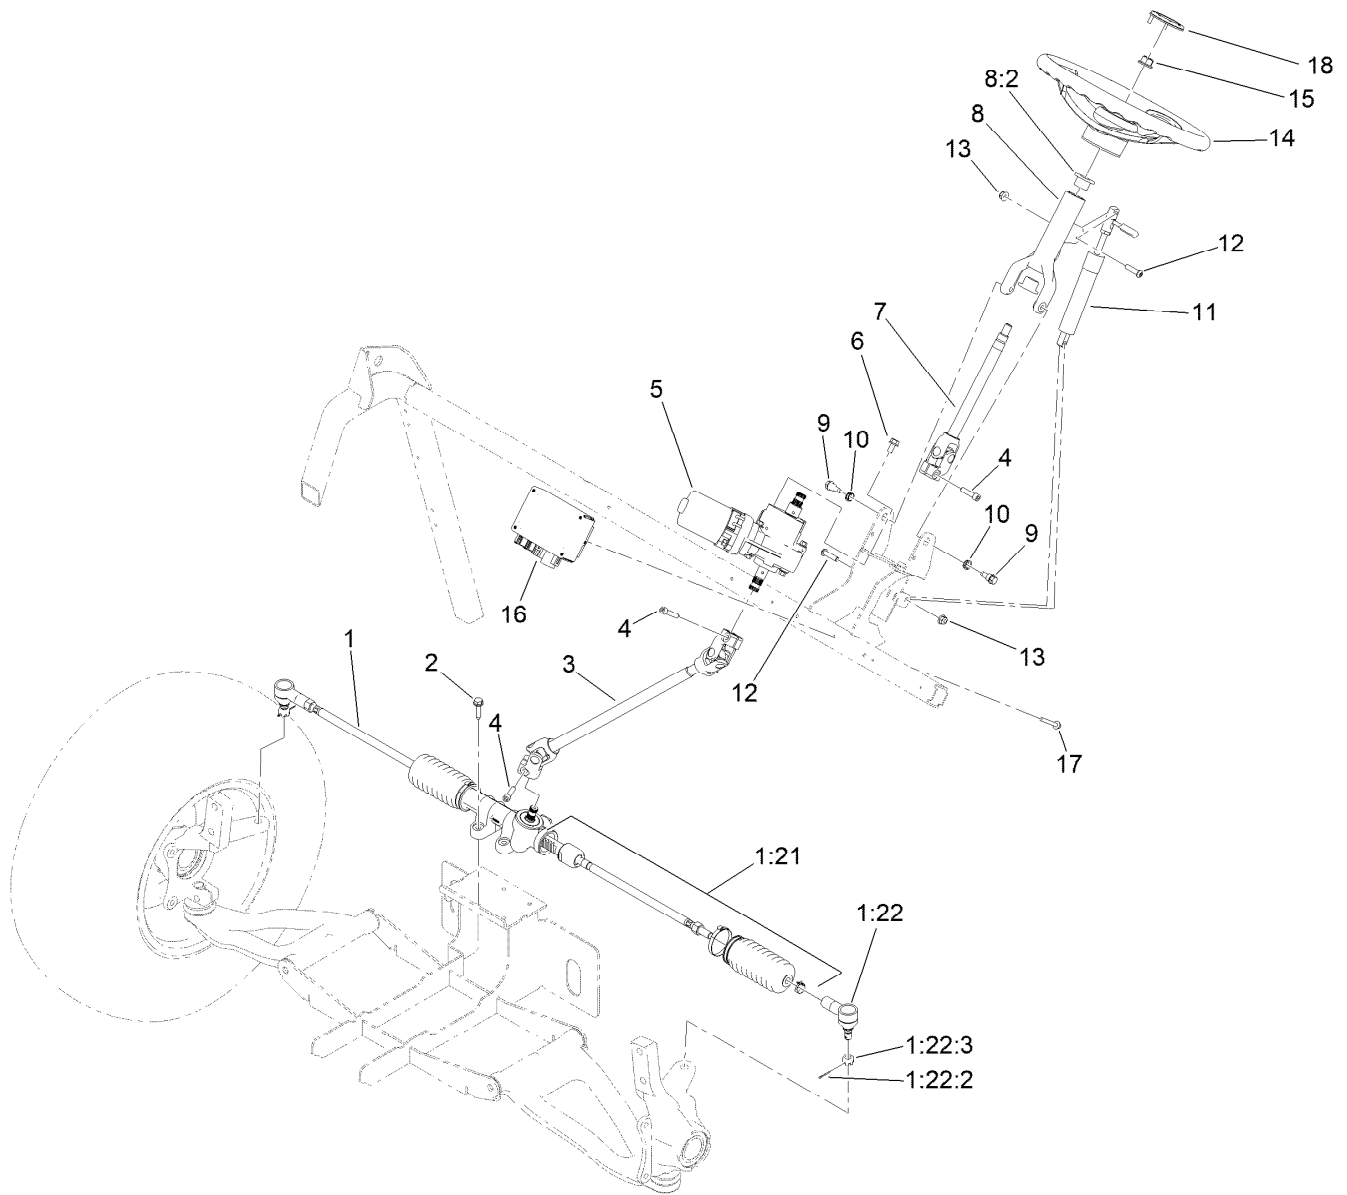

Steering Assembly

<i>Ref.</i>	<i>Part Number</i>	<i>Qty.</i>	<i>Description</i>	<i>Ref.</i>	<i>Part Number</i>	<i>Qty.</i>	<i>Description</i>
1	138-9322	1	Steering Rack ASM	8:2	133-0594	2	Bushing-Flange
1:21	140-4823	1	Kit-Tie Rod ASM, Utx	9	115-1958	2	Bolt-Shoulder
1:22	140-4592	1	Kit-Rod End ASM	10	110-3318	2	Bushing-Snap
1:22:2	3272-42	1	Pin-Cotter	11	137-2827	1	Spring-Gas, Adjustable Stop
1:22:3	140-2493	1	Nut-Hex, Slotted	12	3290-511	2	Screw-HSBH
2	32144-49	4	Screw-HWHTF	13	130-6655	2	Nut-Flange, NI
3	138-3347	1	Steering Shaft ASM	14	138-5773	1	Wheel-Steering
4	3274-18	3	Screw-HSH	15	99-5107	1	Nut-Lock
5	138-3348	1	Motor-Power Steering	16	138-3349	1	Controller-Power Steering
6	33104-016	3	Screw-HHF	17	33103-050	2	Screw-HHF
7	138-3344	1	Upper Steering Shaft ASM	18	131-3630	1	Cap-Wheel, Steering
8	139-4439	1	Tilt Steering Column ASM