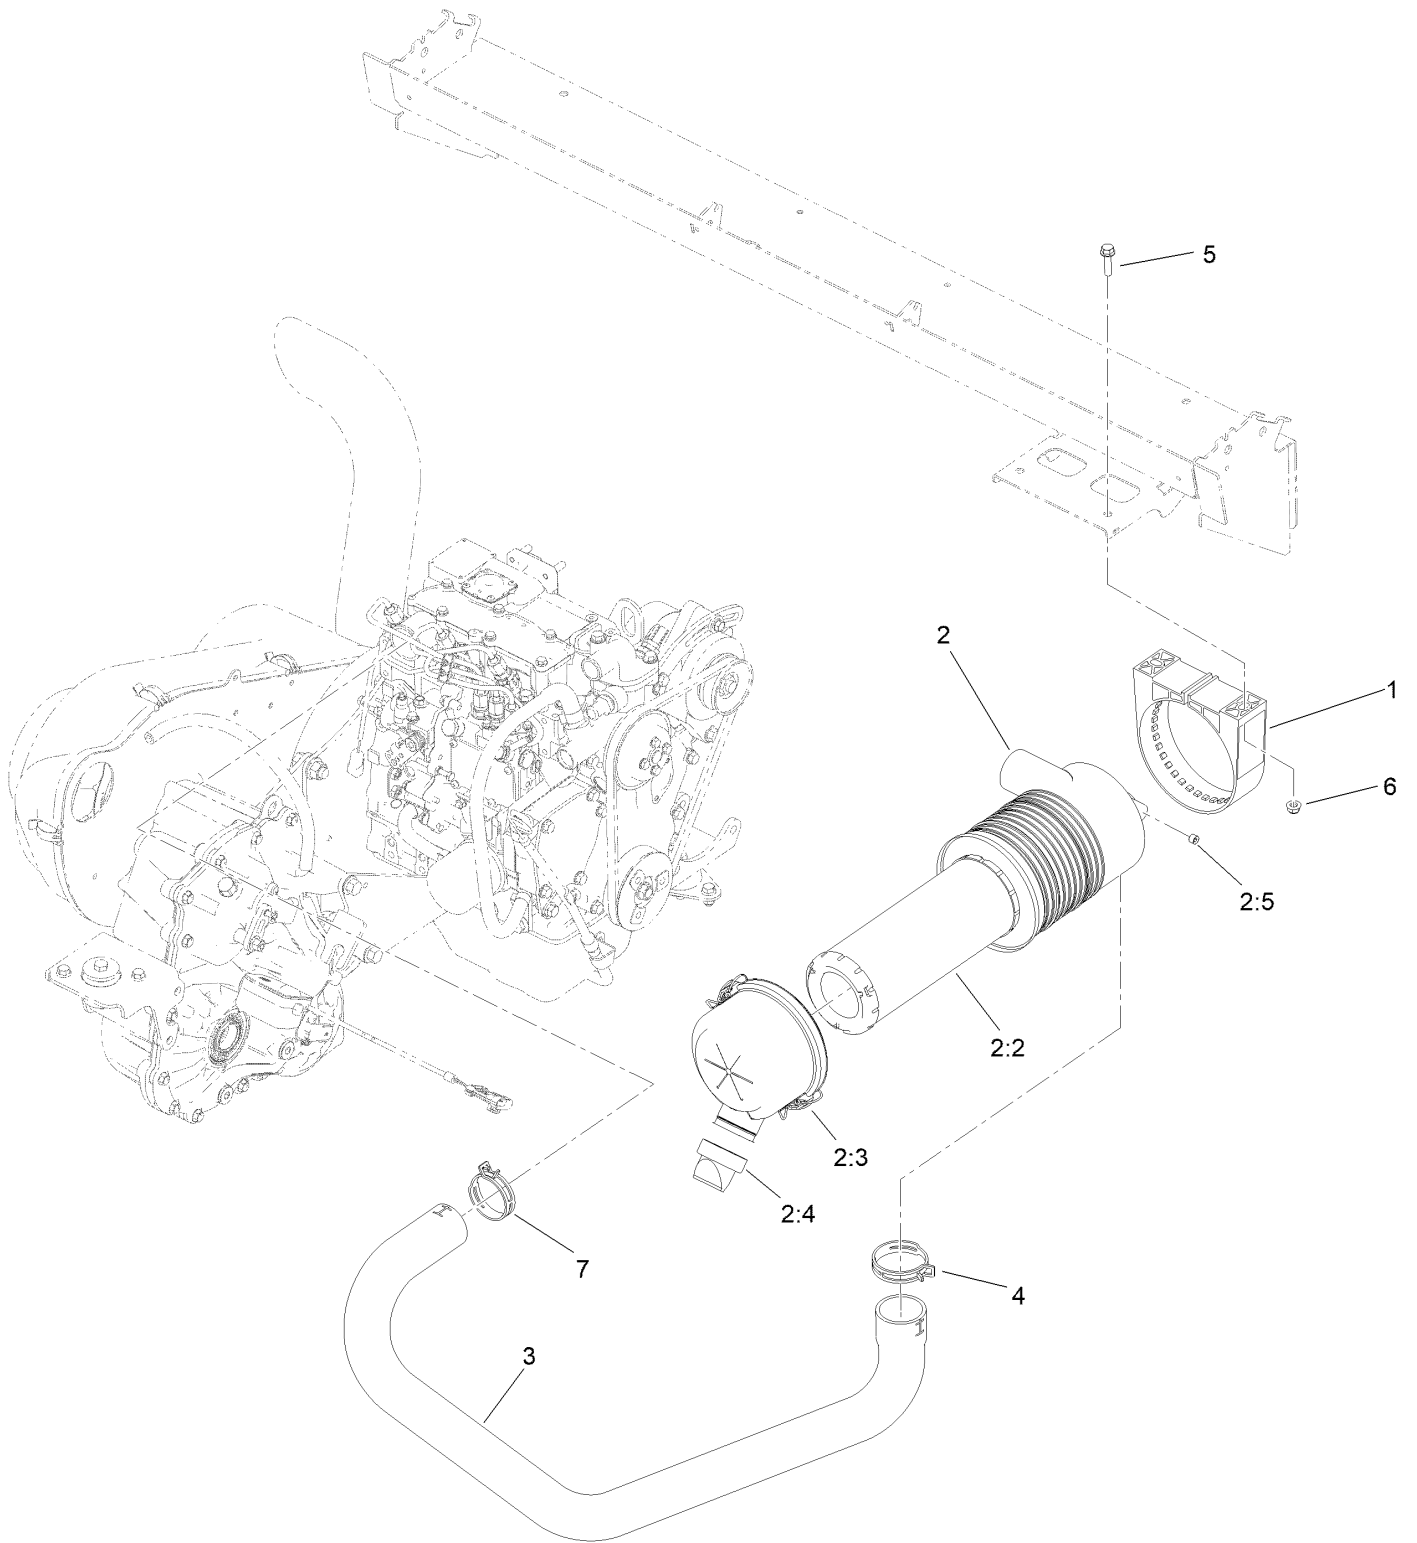

Air Cleaner Assembly