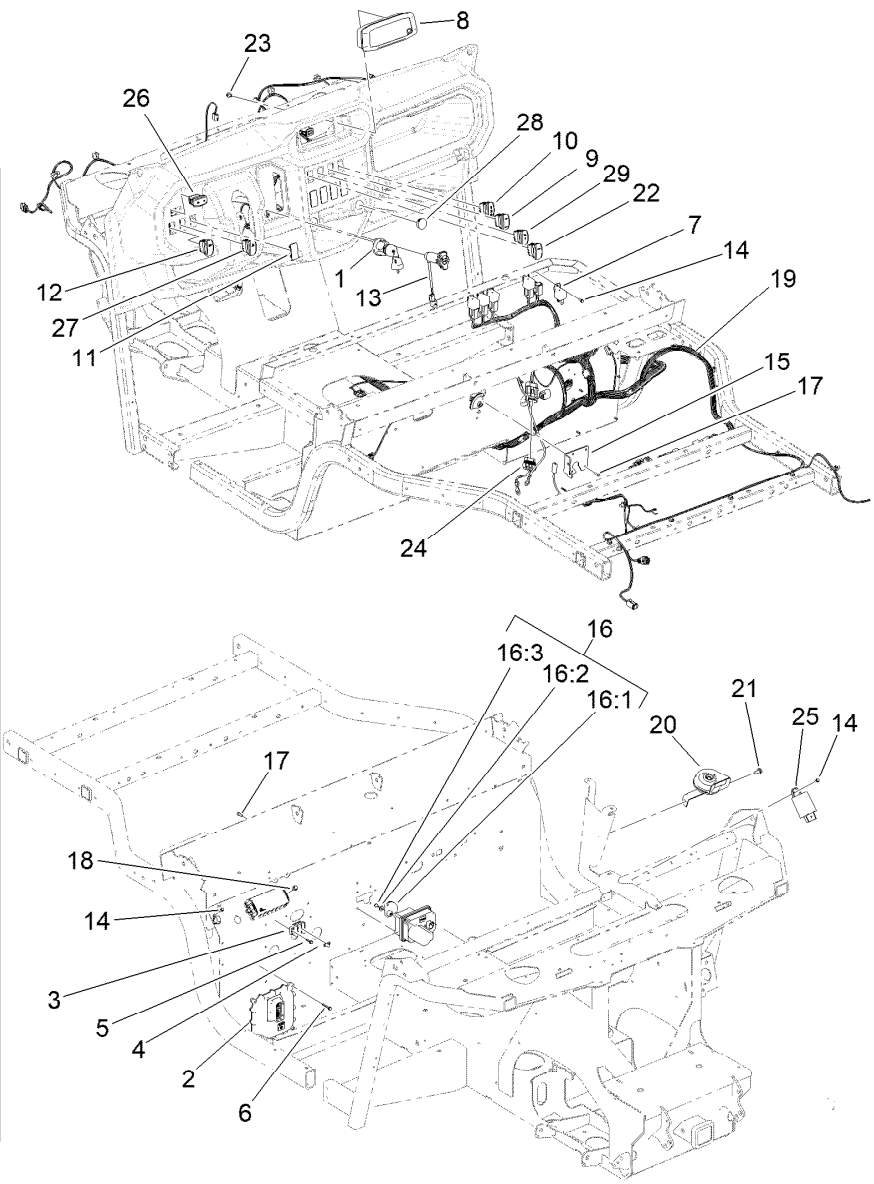

Parts in service assemblies have reference numbers in the form a:b. The a represents the reference number of the entire service assembly and the b represents a sequential number unique to each part within the service assembly.

For example, a wheel assembly might be identified by reference number 6, the tire by 6:1, the valve by 6:2, and the wheel by 6:3. When you order the assembly identified by reference number 6, you receive all parts identified by reference numbers 6:1, 6:2, and 6:3. However, you may also order any part individually. Reference numbers of this type appear in illustration and in parts lists.

Electrical Assembly

Ref.	Part Number	Qty.	Description	Ref.	Part Number	Qty.	Description
1	121-5159	1	Switch-Ignition	16:1	137-9945	1	Bellcrank-Actuator, Throttle
1:1	121-5160	1	Nut-Hex	16:2	111-6953	1	Washer Plain
1:2	122-2704	1	Nut-Face, M22 (Plastic)	16:3	47-2830	1	Screw
1:3	121-5162	1	Set-Key, Ignition	17	60-6910	4	Screw-HH
2	127-2770	1	Controller	18	33103-012	2	Screw-HHF
3	42862	1	Block-Terminal, Ground	19	122-2167	1	Harness-Wire, Utx Diesel 4 Passenger
4	42863	1	Strip-Jumper	19:30	32180-156	1	Cap-Plug, 6 Way
5	100-4351	2	Screw-HWH	19:32	32180-282	2	Resistor-120 Ohm
6	32144-110	4	Screw-HWH	19:33	32180-089	1	Cap-Plug, 3 Way
7	99-7435	5	Relay	19:34	100-4918	3	Diode
8	136-9450	1	Cluster-Instrument	19:37	126-3991	4	Relay-Micro
9	144-2440	1	Switch-Rocker, On-None-On	19:38	121-8861	1	Fuse-Mini Blade, 2 Amp
10	144-2445	1	Switch-Rocker, On-On-On	19:39	121-8865	3	Fuse-Mini Blade, 7.5 Amp
11	99-7420	5	Plug-Hole	19:40	121-8866	8	Fuse-Mini Blade, 10 Amp
12	144-2405	1	Switch-Rocker, On-None-On	19:41	121-8868	2	Fuse-Mini Blade, 20 Amp
13	139-3420	1	Port-USB	19:42	121-8869	1	Fuse-Mini Blade, 25 Amp
14	32144-112	7	Screw-HWH	19:43	121-8870	1	Fuse-Mini Blade, 30 Amp
15	138-5610	1	Bracket-Cable, Actuator	19:45	122-0368	4	Relay-280 ISO
16	136-9434	1	Actuator ASM-Throttle	20	139-4557	1	Horn-ASM
				21	32144-70	1	Screw-HWHTF