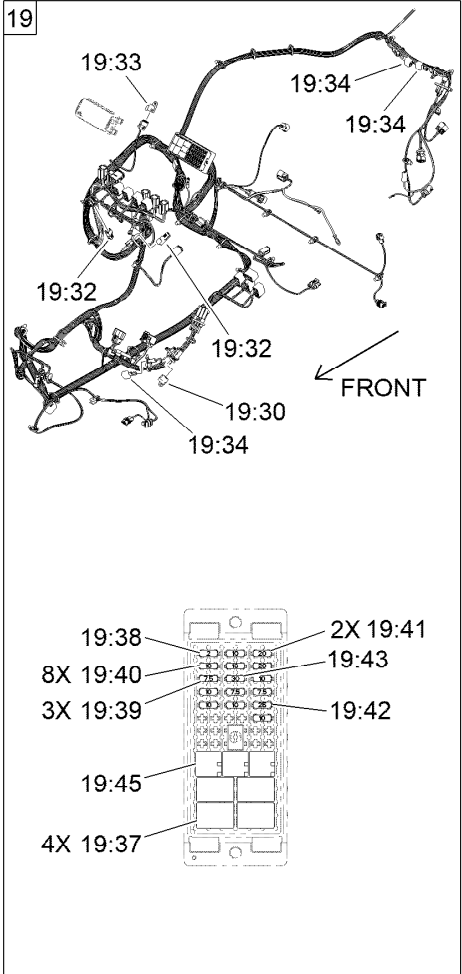

Parts in service assemblies have reference numbers in the form a:b. The a represents the reference number of the entire service assembly and the b represents a sequential number unique to each part within the service assembly.

For example, a wheel assembly might be identified by reference number 6, the tire by 6:1, the valve by 6:2, and the wheel by 6:3. When you order the assembly identified by reference number 6, you receive all parts identified by reference numbers 6:1, 6:2, and 6:3. However, you may also order any part individually. Reference numbers of this type appear in illustration and in parts lists.

Electrical Assembly

Ref.	Part Number	Qty.	Description	Ref.	Part Number	Qty.	Description
1	121-5159	1	Switch-Ignition	16:1	137-9945	1	Bellcrank-Actuator, Throttle
1:1	121-5160	1	Nut-Hex	16:2	111-6953	1	Washer Plain
1:2	122-2704	1	Nut-Face, M22 (Plastic)	16:3	47-2830	1	Screw
1:3	121-5162	1	Set-Key, Ignition	17	60-6910	4	Screw-HH
2	127-2770	1	Controller	18	33103-012	2	Screw-HHF
3	42862	1	Block-Terminal, Ground	19	122-2167	1	Harness-Wire, Utx Diesel 4 Passenger
4	42863	1	Strip-Jumper	19:30	32180-156	1	Cap-Plug, 6 Way
5	100-4351	2	Screw-HWH	19:32	32180-282	2	Resistor-120 Ohm
6	32144-110	4	Screw-HWH	19:33	32180-089	1	Cap-Plug, 3 Way
7	99-7435	5	Relay	19:34	100-4918	3	Diode
8	136-9450	1	Cluster-Instrument	19:37	126-3991	4	Relay-Micro
9	144-2440	1	Switch-Rocker, On-None-On	19:38	121-8861	1	Fuse-Mini Blade, 2 Amp
10	144-2445	1	Switch-Rocker, On-On-On	19:39	121-8865	3	Fuse-Mini Blade, 7.5 Amp
11	99-7420	5	Plug-Hole	19:40	121-8866	8	Fuse-Mini Blade, 10 Amp
12	144-2405	1	Switch-Rocker, On-None-On	19:41	121-8868	2	Fuse-Mini Blade, 20 Amp
13	139-3420	1	Port-USB	19:42	121-8869	1	Fuse-Mini Blade, 25 Amp
14	32144-112	7	Screw-HWH	19:43	121-8870	1	Fuse-Mini Blade, 30 Amp
15	138-5610	1	Bracket-Cable, Actuator	19:45	122-0368	4	Relay-280 ISO
16	136-9434	1	Actuator ASM-Throttle	20	139-4557	1	Horn-ASM
				21	32144-70	1	Screw-HWHTF