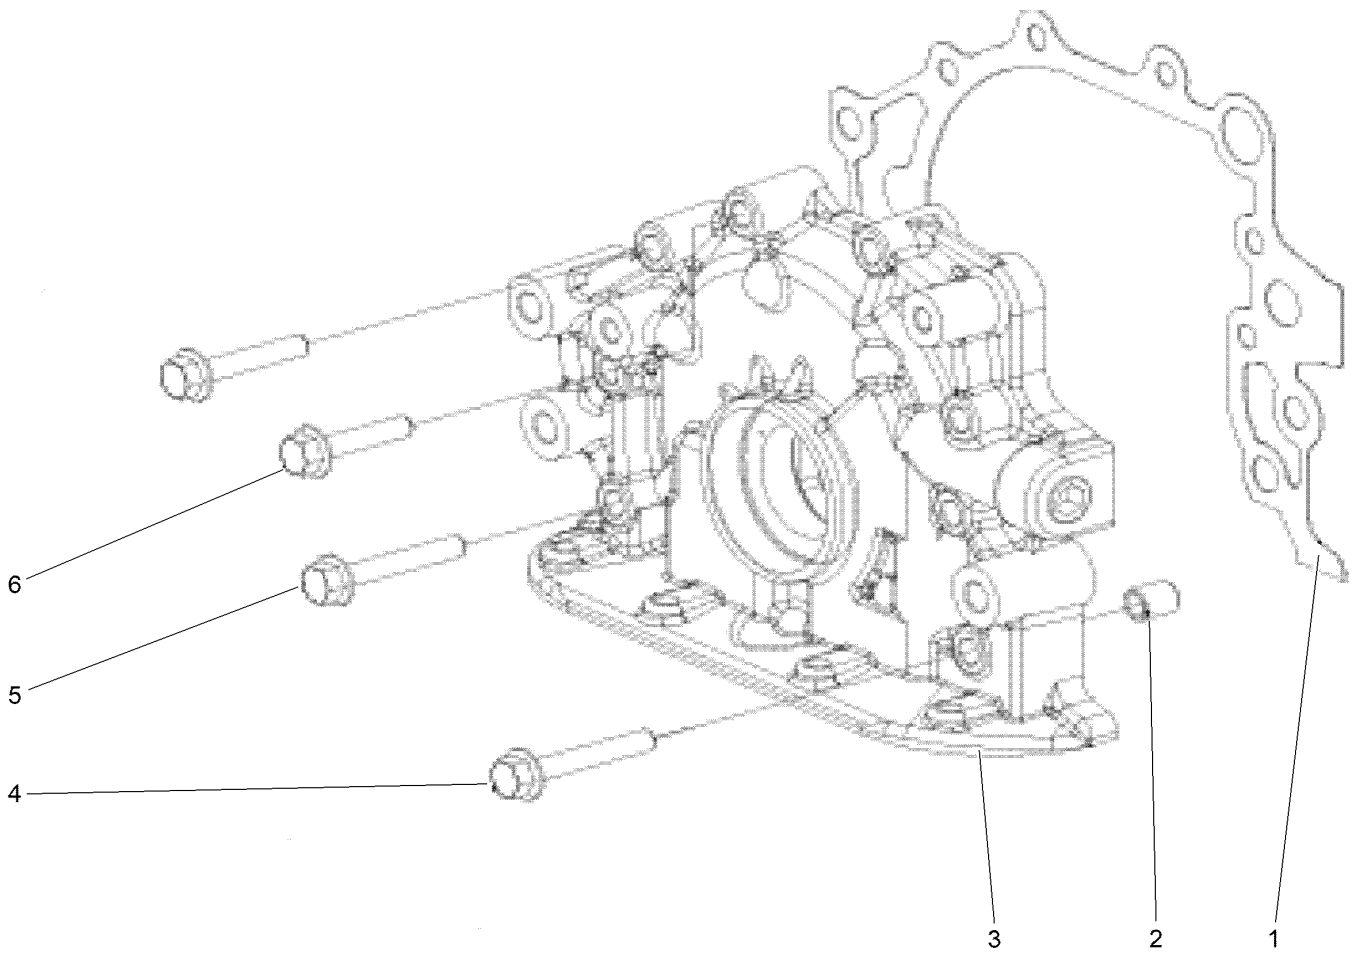

Oil Pump Assembly

<i>Ref.</i>	<i>Part Number</i>	<i>Qty.</i>	<i>Description</i>
1	147-2659	1	Gasket, Oil Pump
2	147-2555	1	Bushing
3	147-2660	1	Pump, Oil
4	147-2661	1	Bolt, Water Pump
5	147-2662	3	Bolt, Water Pump
6	147-2663	5	Bolt, Oil Pump