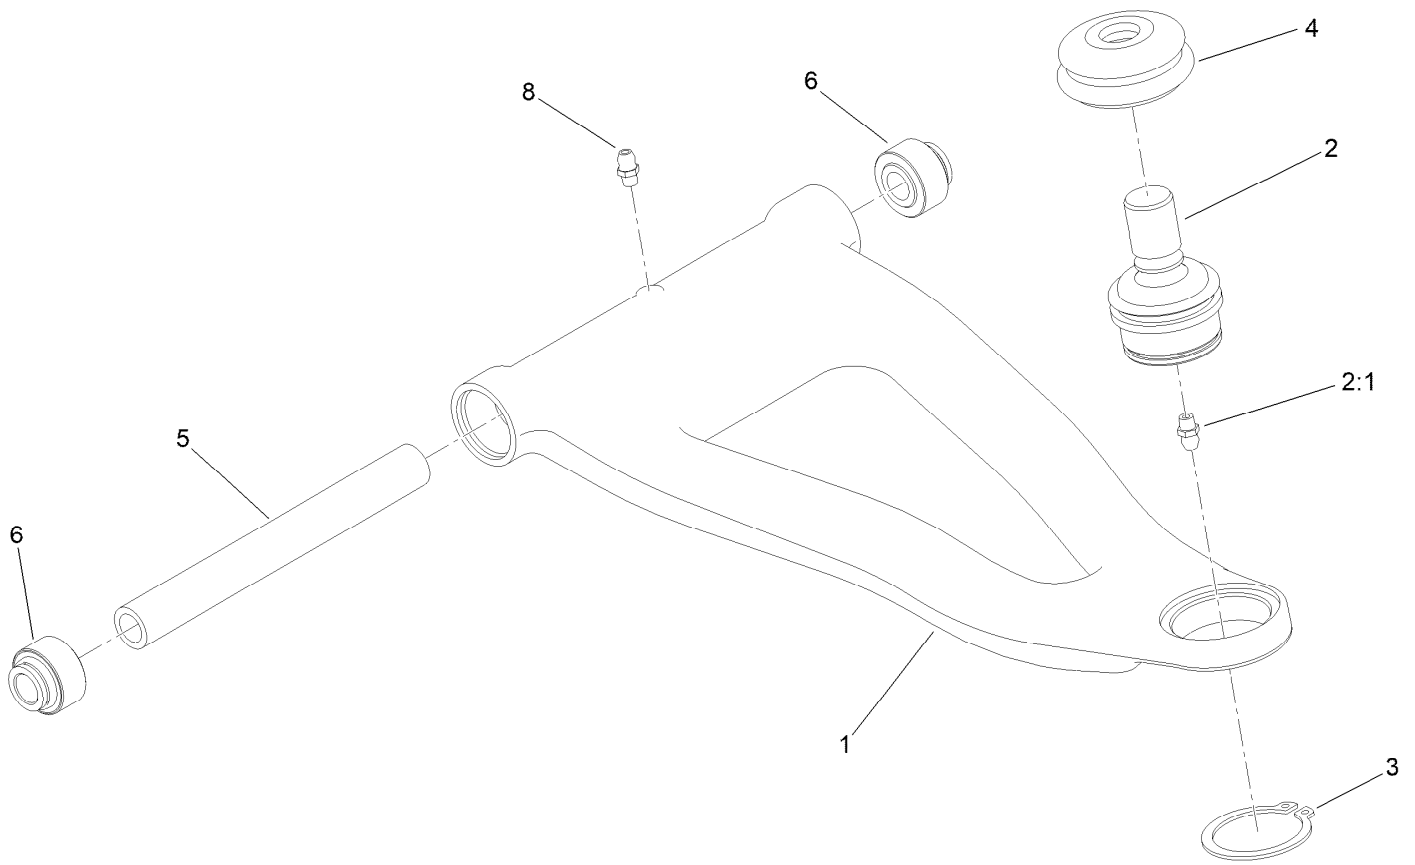

● Not serviced separately

Frame and ROPS Assembly (continued)

Ref.	Part Number	Qty.	Description	Ref.	Part Number	Qty.	Description
8:5	32144-86	2	Screw-HWHTF	16	139-3436	4	Grommet
8:6	126-7439	4	Screw-Torx	17	240-12	1	Grommet-Rubber
8:7	144-2409	2	Screw-HHF	18	139-4433-03	2	Rail-Frame
8:8	3234-42	4	Screw-HHF	19	3234-6	7	Screw-HHF
8:9	104-8300	20	Nut-HF, NI	20	3290-378	6	Tie-Cable
8:10	104-8301	26	Nut-HF, NI	21	140-4775	2	Pin-Latch
8:11	3296-73	2	Nut-Lock, NI	22	3231-37	2	Screw-CARR
8:12	144-2269	4	Nut-HF, NI	23	144-2225-0P	1	Brace-Cross
8:13	107069	4	Clip	24	144-2245	1	Cover-Access
9	139-3432	1	Support-Skirt, LH Side	25	117-1092	4	Screw-PTH
10	139-3433	1	Support-Skirt, RH Side	26	3256-67	6	Washer
11	147-2825	2	Skirt-Side	29	145-7990	1	Foam-Barrier, Heat
12	32144-4	3	Screw-HWH	30	110-5090	1	Grommet
13	125-9622	16	Rivet-Blind	31	145-7998	1	Foam-Barrier, Heat
14	138-5775	6	Screw-Delta Point	32	147-8164	1	Decal-Fuse, Utx Gas
15	32144-70	20	Screw-HWHTF	33	147-8165	1	Decal-Service, Gas

● Not serviced separately

Front Suspension Assembly

Ref.	Part Number	Qty.	Description	Ref.	Part Number	Qty.	Description
1	147-2706	2	Strut ASM	8	325-39	2	Screw-HH
2	138-9319	1	Knuckle ASM-Front, LH	9	136-9419	2	Tire/Wheel ASM
2:2	133-7272	1	Bearing-Ball	9:1	136-9418	1	Wheel-12X7-12
2:3	144-2207	1	Ring-Retaining	9:2	232-27	1	Stem-Valve
3	138-9320	1	Knuckle ASM-Front, RH	9:3	137-2689	1	Tire
3:2	133-7272	1	Bearing-Ball	11	137-6766	2	Bracket-Hose, Brake
3:3	144-2207	1	Ring-Retaining	12	3234-46	4	Screw-HHF
4	145-7771	2	Control Arm ASM-Front	13	99-5107	6	Nut-Lock
5	137-6754	2	Hub ASM	14	115-2398	2	Bolt-HH
5:2	137-6760	4	Stud-Wheel	15	3296-48	2	Nut-Hex
7	242-50	8	Nut-Lug	16	112-2844	6	Nut-HF