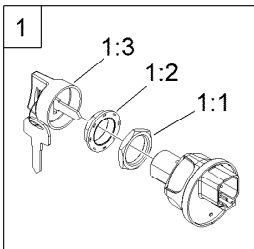

For example, a wheel assembly might be identified by reference number 6, the tire by 6:1, the valve by 6:2, and the wheel by 6:3. When you order the assembly identified by reference number 6, you receive all parts identified by reference numbers 6:1, 6:2, and 6:3. However, you may also order any part individually. Reference numbers of this type appear in illustration and in parts lists.

Electrical Assembly

Ref.	Part Number	Qty.	Description	Ref.	Part Number	Qty.	Description
1	122-3614	1	Switch-Ignition	19	122-2316	1	Harness-Wire, Utx Gas 4 Passenger
1:1	121-5160	1	Nut-Hex	19:30	32180-156	1	Cap-Plug, 6 Way
1:2	122-2704	1	Nut-Face, M22 (Plastic)	19:33	32180-089	1	Cap-Plug, 3 Way
1:3	121-5162	1	Set-Key, Ignition	19:34	100-4918	1	Diode
2	127-2770	1	Controller	19:37	126-3991	4	Relay-Micro
3	42862	1	Block-Terminal, Ground	19:38	121-8864	1	Fuse-Mini Blade, 5 Amp
4	42863	1	Strip-Jumper	19:39	121-8865	3	Fuse-Mini Blade, 7.5 Amp
5	100-4351	2	Screw-HWH	19:40	121-8866	9	Fuse-Mini Blade, 10 Amp
6	32144-110	4	Screw-HWH	19:42	121-8868	3	Fuse-Mini Blade, 20 Amp
7	99-7435	3	Relay	19:43	121-8870	1	Fuse-Mini Blade, 30 Amp
8	136-9450	1	Cluster-Instrument	19:47	121-8861	1	Fuse-Mini Blade, 2 Amp
9	144-2440	1	Switch-Rocker, On-None-On	19:49	32180-282	1	Resistor-120 Ohm
10	144-2445	1	Switch-Rocker, On-On-On	19:52	32160-128	1	Connector-Mp280, 3M (Sealed)
11	99-7420	5	Plug-Hole	19:54	121-8869	1	Fuse-Mini Blade, 25 Amp
12	144-2405	1	Switch-Rocker, On-None-On	19:56	126-6157	4	Relay-Micro 280, Spdt
13	139-3420	1	Port-USB	20	139-4557	1	Horn-ASM
14	32144-112	5	Screw-HWH	21	32144-70	1	Screw-HWHTF
18	33103-012	2	Screw-HHF	22	144-2415	1	Switch-Rocker, (On)-None-Off