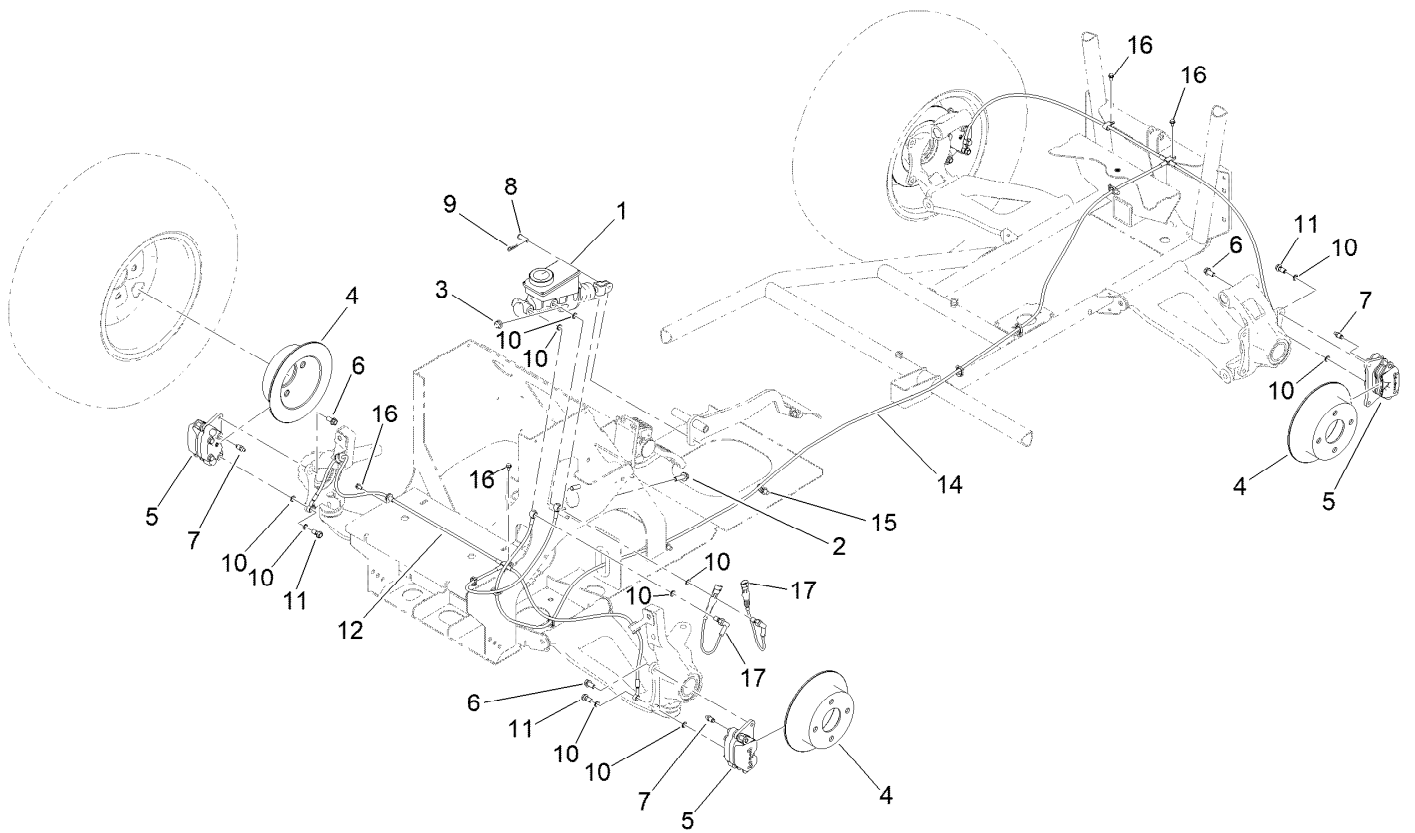

Brake Assembly

<i>Ref.</i>	<i>Part Number</i>	<i>Qty.</i>	<i>Description</i>	<i>Ref.</i>	<i>Part Number</i>	<i>Qty.</i>	<i>Description</i>
1	104-6782	1	Master Cylinder ASM	10	115-2341	12	Washer-Banjo
2	119-4061	2	Screw-HHF	11	120-4875	4	Bolt-Flange, Banjo
3	104-8301	2	Nut-HF, NI	12	137-6768	1	Hose ASM-Brake, Front
4	133-7273	4	Rotor-Brake	14	139-4403	1	Hose ASM-Brake, Rear (Extended)
5	127-7424	4	Brake Caliper ASM	15	32180-030	9	Clip-Tie
6	144-5550	8	Screw-Spl	16	32144-4	4	Screw-HWH
7	119-9509	4	Screw-Bleed	17	144-2227	2	Switch-Brake, Pressure
8	283-2	1	Pin-Clevis				
9	1-806003	1	Pin-Cotter