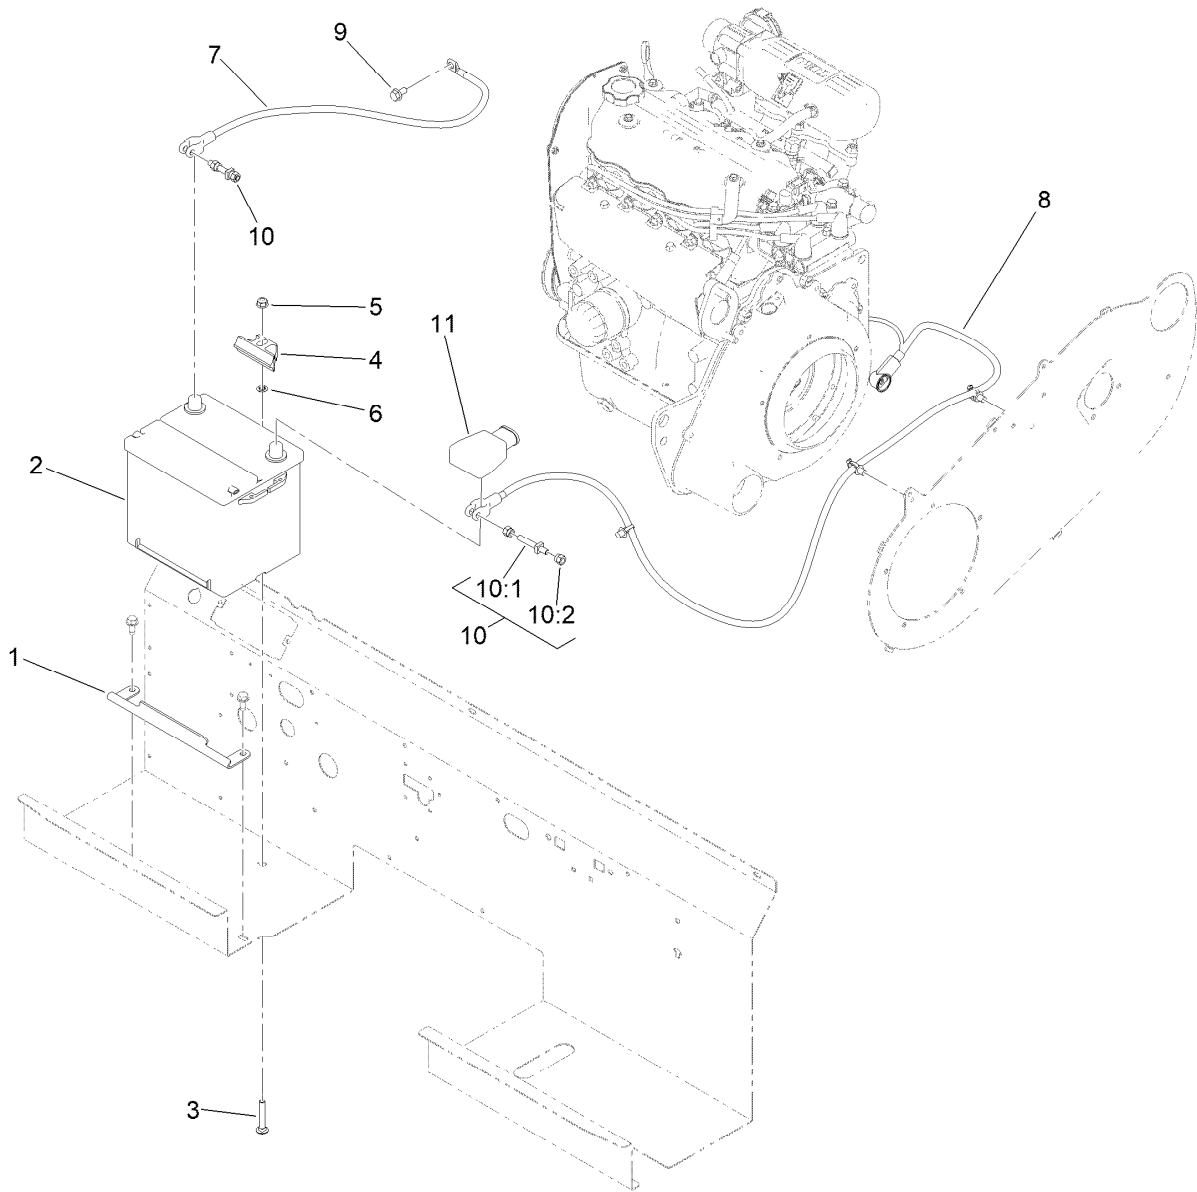

Battery Assembly

<i>Ref.</i>	<i>Part Number</i>	<i>Qty.</i>	<i>Description</i>
1	147-8051	1	Hold Down-Battery
2	106-5187	1	Battery- Dry, 12V, 525 CCA
3	3230-6	1	Bolt-CARR
4	138-6335	1	Retainer-Battery
5	104-8300	1	Nut-HF, NI
6	109-5667	1	Nut-Push
7	122-1781	1	Cable-Battery, Bk ASM
8	122-1780	1	Cable-Battery, Rd ASM
9	33104-016	1	Screw-HHF
10	112-9921	2	Bolt ASM
10:1	32180-107	1	Bolt-Clamp, Battery
10:2	32180-108	2	Nut-Hex Shoulder
11	32180-110	1	Insulator-Lead Cast