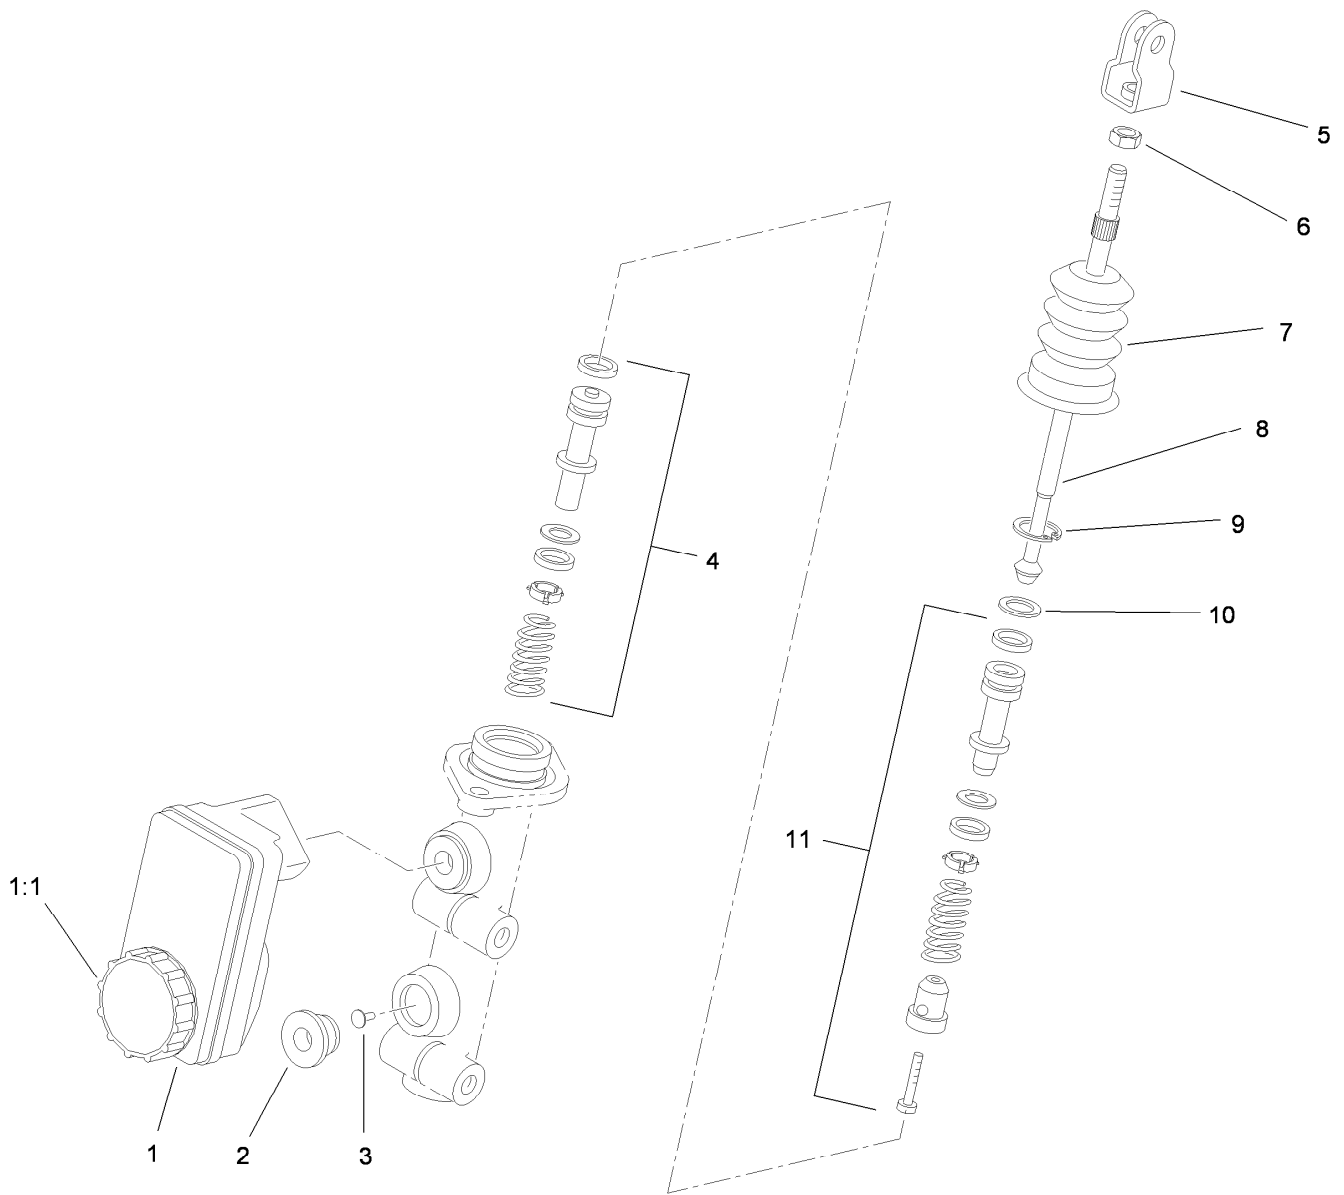

Master Cylinder Assembly No. 104-6782

Ref.	Part Number	Qty.	Description
1	104-6845	1	Reservoir ASM
1:1	92-4112	1	Cap ASM
2	93-8971	2	Seal-Port, Flange
3	92-4103	1	Pin-Stop
4	92-4102	1	Secondary Piston ASM
5	92-4110	1	Clevis
6	21-0360	1	Nut-Hex
7	94-5209	1	Cover-Dust
8	94-5210	1	Rod-Push
9	92-4109	1	Ring-Snap
10	92-4108	1	Retainer-Washer
11	92-4101	1	Primary Piston ASM