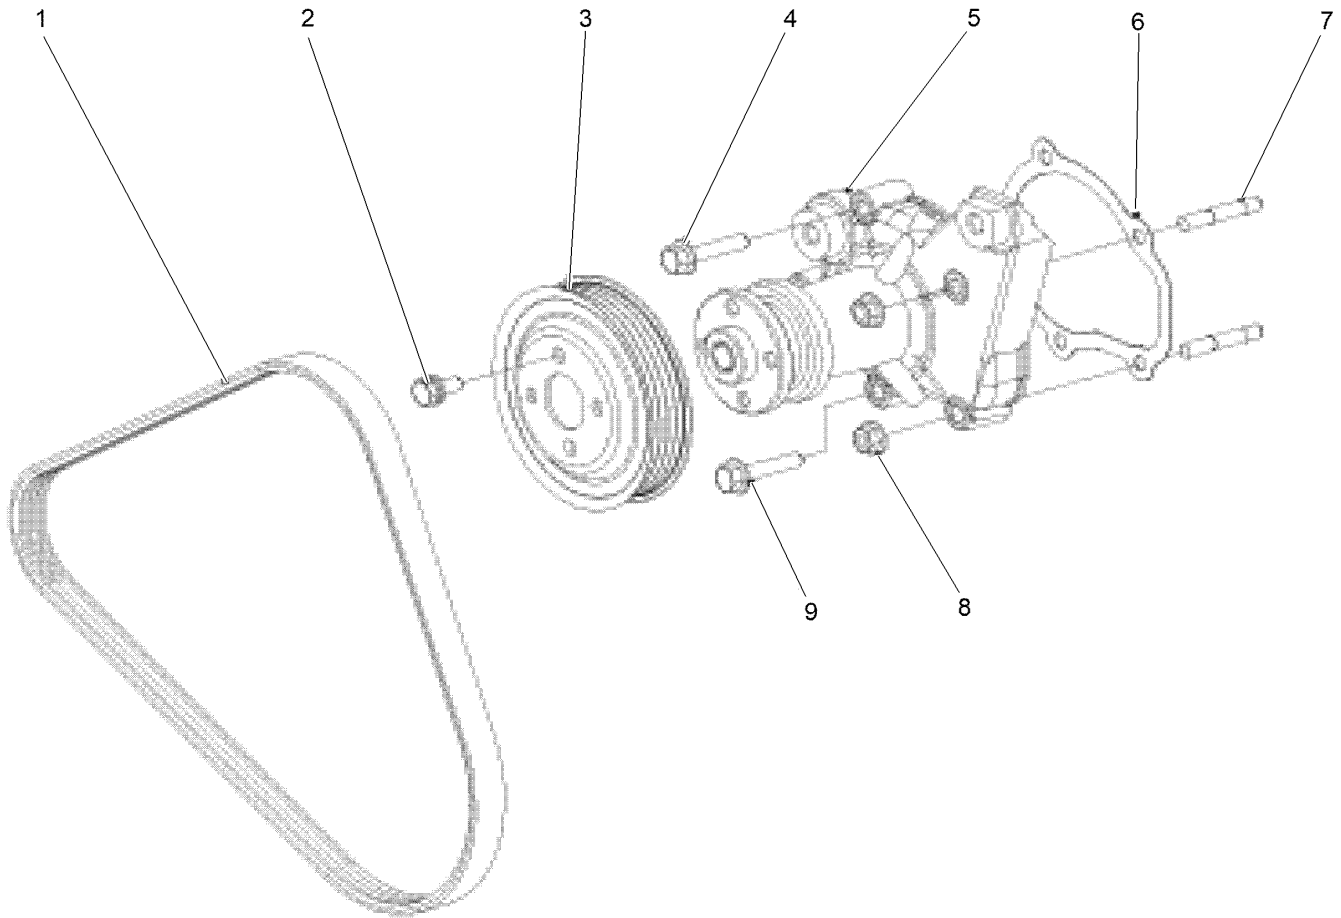

Water Pump Assembly

<i>Ref.</i>	<i>Part Number</i>	<i>Qty.</i>	<i>Description</i>
1	147-2664	1	Belt
2	147-2665	4	Bolt
3	147-2666	1	Pulley, Water Pump
4	147-2661	1	Bolt, Water Pump
5	147-2667	1	Pump, Water
6	147-2668	1	Gasket, Water Pump
7	147-2669	2	Stud, Water Pump
8	147-2670	2	Nut
9	147-2662	1	Bolt, Water Pump