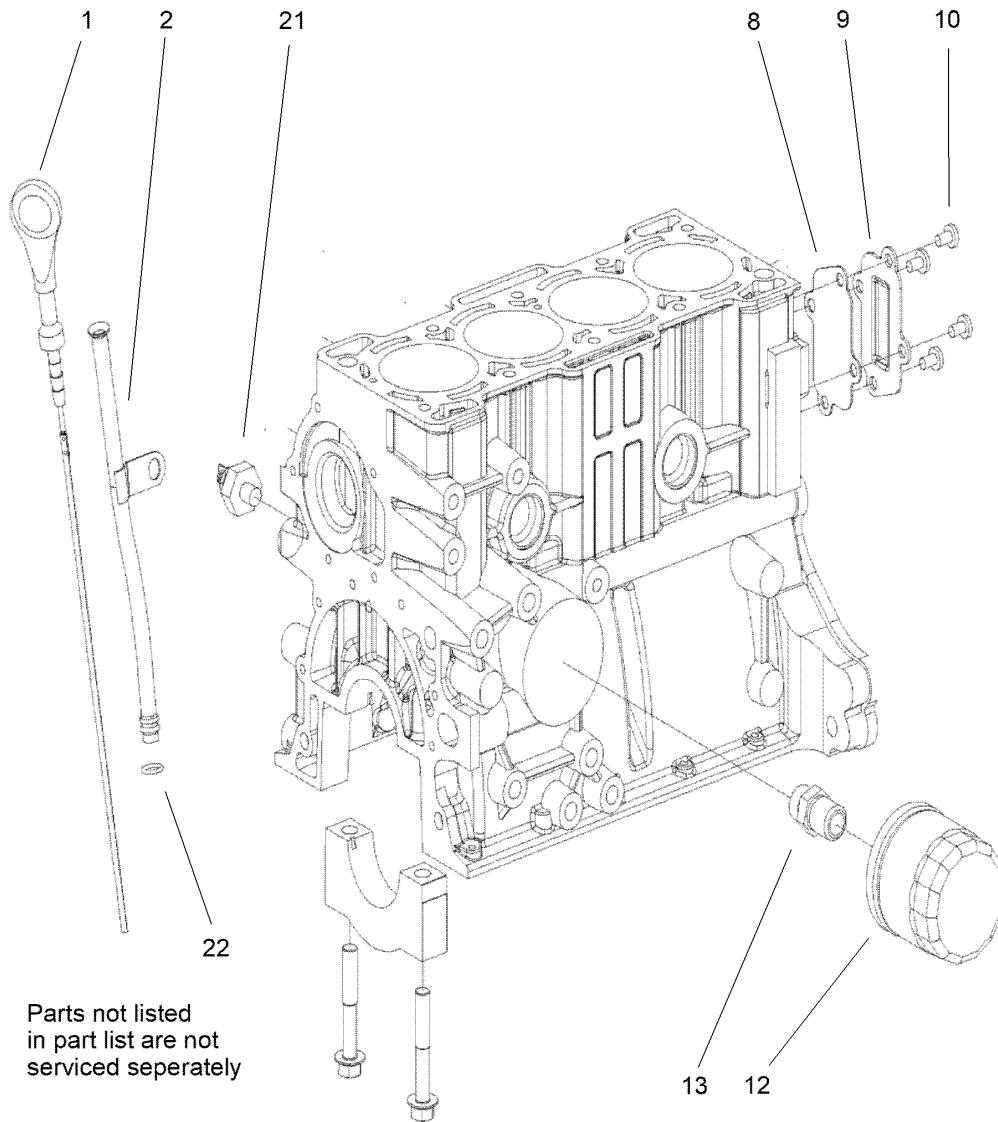

Cylinder Block Assembly

<i>Ref.</i>	<i>Part Number</i>	<i>Qty.</i>	<i>Description</i>
1	145-7937	1	Dip Stick, Oil
2	145-7938	1	Tube, Dipstick
8	145-7939	1	Gasket, Water Sealing Cover
9	145-7940	1	Cover, Water Sealing
10	145-7941	4	Bolt
12	145-7942	1	Filter, Oil
13	145-7943	1	Fitting, Oil Filter
21	145-7944	1	Switch, Oil Pressure
22	145-7945	1	Seal, Dipstick Tube