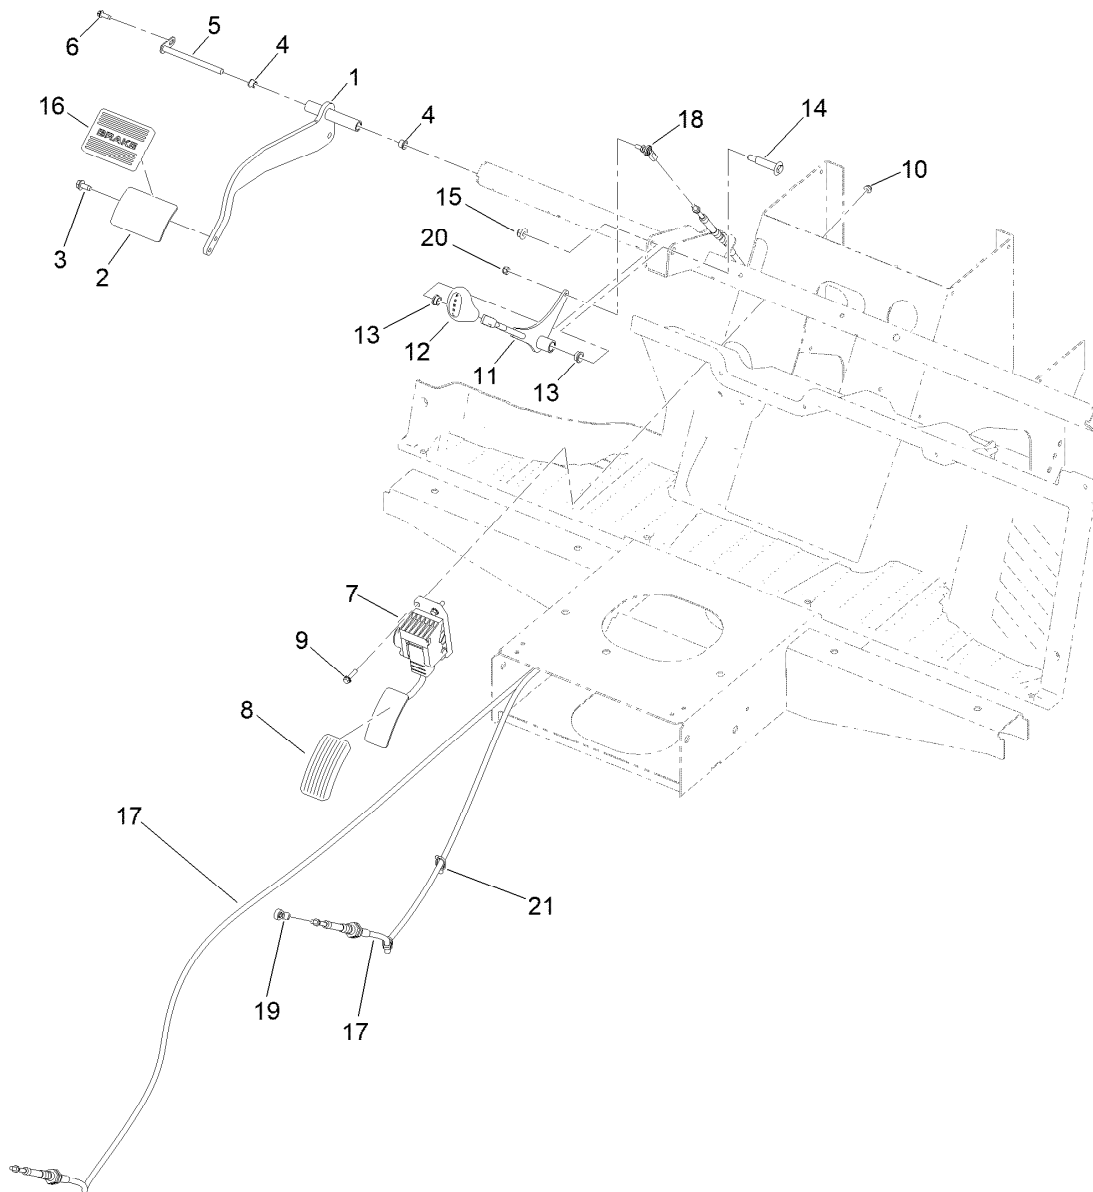

Pedals and Controls Assembly

Ref.	Part Number	Qty.	Description
1	138-5761-03	1	Brake Pedal ASM
2	138-5763-03	1	Brake Pedal ASM
3	32144-70	2	Screw-HWHTF
4	256-116	2	Bushing-Flange
5	136-9306	1	Pivot Shaft ASM
6	49-2040	1	Screw-HWHTF
7	144-2740	1	Pedal ASM-Accelerator
8	140-4572	1	Pedal Pad-Throttle
9	120-4654	3	Screw-HHF
10	104-7201	3	Nut-HF, NI
11	145-2108	1	Shifter ASM

Ref.	Part Number	Qty.	Description
12	139-4655	1	Knob-Shifter
13	256-156	2	Bushing-Flange
14	92-1057	1	Bolt-Shoulder
15	104-8301	1	Nut-HF, NI
16	7-3900	1	Pad-Brake
17	140-4652	1	Cable-Shift (Crew)
18	110-2554	1	Rod End-Spherical
19	147-2705	1	Rod End-Spherical
20	3296-3	1	Nut-Lock
21	32180-030	2	Clip-Tie