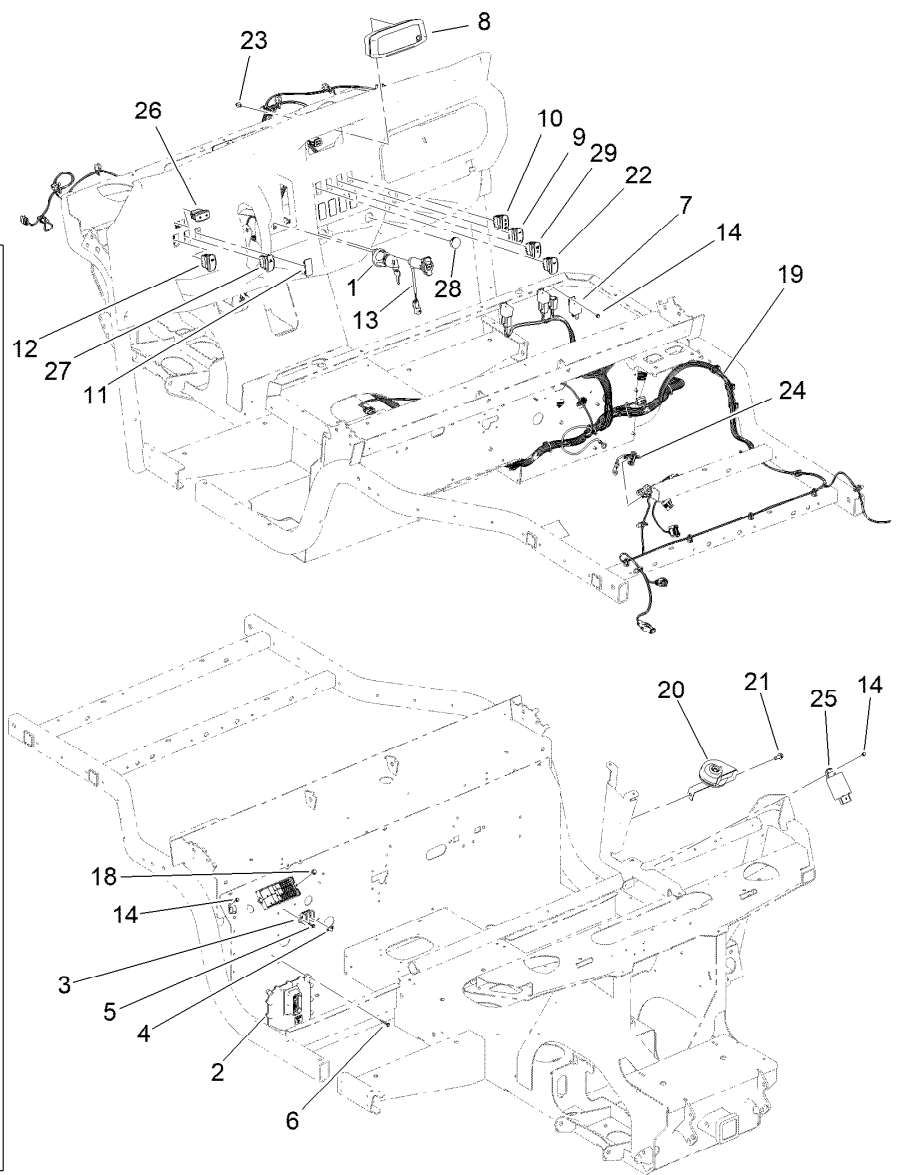

Parts in service assemblies have reference numbers in the form a:b. The a represents the reference number of the entire service assembly and the b represents a sequential number unique to each part within the service assembly.

For example, a wheel assembly might be identified by reference number 6, the tire by 6:1, the valve by 6:2, and the wheel by 6:3. When you order the assembly identified by reference number 6, you receive all parts identified by reference numbers 6:1, 6:2, and 6:3. However, you may also order any part individually. Reference numbers of this type appear in illustration and in parts lists.

Electrical Assembly

Ref.	Part Number	Qty.	Description	Ref.	Part Number	Qty.	Description
1	122-3614	1	Switch-Ignition	19	122-2316	1	Harness-Wire, Utx Gas 4 Passenger
1:1	121-5160	1	Nut-Hex	19:30	32180-156	1	Cap-Plug, 6 Way
1:2	122-2704	1	Nut-Face, M22 (Plastic)	19:33	32180-089	1	Cap-Plug, 3 Way
1:3	121-5162	1	Set-Key, Ignition	19:34	100-4918	1	Diode
2	127-2770	1	Controller	19:37	126-3991	4	Relay-Micro
3	42862	1	Block-Terminal, Ground	19:38	121-8864	1	Fuse-Mini Blade, 5 Amp
4	42863	1	Strip-Jumper	19:39	121-8865	3	Fuse-Mini Blade, 7.5 Amp
5	100-4351	2	Screw-HWH	19:40	121-8866	9	Fuse-Mini Blade, 10 Amp
6	32144-110	4	Screw-HWH	19:42	121-8868	3	Fuse-Mini Blade, 20 Amp
7	99-7435	3	Relay	19:43	121-8870	1	Fuse-Mini Blade, 30 Amp
8	136-9450	1	Cluster-Instrument	19:47	121-8861	1	Fuse-Mini Blade, 2 Amp
9	144-2440	1	Switch-Rocker, On-None-On	19:49	32180-282	1	Resistor-120 Ohm
10	144-2445	1	Switch-Rocker, On-On-On	19:52	32160-128	1	Connector-Mp280, 3M (Sealed)
11	99-7420	5	Plug-Hole	19:54	121-8869	1	Fuse-Mini Blade, 25 Amp
12	144-2405	1	Switch-Rocker, On-None-On	19:56	126-6157	4	Relay-Micro 280, Spdt
13	139-3420	1	Port-USB	20	139-4557	1	Horn-ASM
14	32144-112	5	Screw-HWH	21	32144-70	1	Screw-HWHTF
18	33103-012	2	Screw-HHF	22	144-2415	1	Switch-Rocker, (On)-None-Off