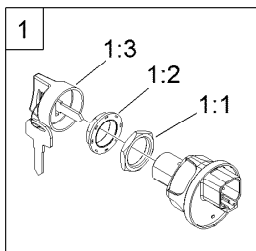

For example, a wheel assembly might be identified by reference number 6, the tire by 6:1, the valve by 6:2, and the wheel by 6:3. When you order the assembly identified by reference number 6, you receive all parts identified by reference numbers 6:1, 6:2, and 6:3. However, you may also order any part individually. Reference numbers of this type appear in illustration and in parts lists.

Electrical Assembly

Ref.	Part Number	Qty.	Description	Ref.	Part Number	Qty.	Description
1	122-3614	1	Switch-Ignition	19	122-2316	1	Harness-Wire, Utx Gas 4 Passenger
1:1	121-5160	1	Nut-Hex	19:30	32180-156	1	Cap-Plug, 6 Way
1:2	122-2704	1	Nut-Face, M22 (Plastic)	19:33	32180-089	1	Cap-Plug, 3 Way
1:3	121-5162	1	Set-Key, Ignition	19:34	100-4918	1	Diode
2	127-2770	1	Controller	19:37	126-3991	4	Relay-Micro
3	42862	1	Block-Terminal, Ground	19:38	121-8864	1	Fuse-Mini Blade, 5 Amp
4	42863	1	Strip-Jumper	19:39	121-8865	3	Fuse-Mini Blade, 7.5 Amp
5	100-4351	2	Screw-HWH	19:40	121-8866	9	Fuse-Mini Blade, 10 Amp
6	32144-110	4	Screw-HWH	19:42	121-8868	3	Fuse-Mini Blade, 20 Amp
7	99-7435	3	Relay	19:43	121-8870	1	Fuse-Mini Blade, 30 Amp
8	136-9450	1	Cluster-Instrument	19:47	121-8861	1	Fuse-Mini Blade, 2 Amp
9	144-2440	1	Switch-Rocker, On-None-On	19:49	32180-282	1	Resistor-120 Ohm
10	144-2445	1	Switch-Rocker, On-On-On	19:52	32160-128	1	Connector-Mp280, 3M (Sealed)
11	99-7420	5	Plug-Hole	19:54	121-8869	1	Fuse-Mini Blade, 25 Amp
12	144-2405	1	Switch-Rocker, On-None-On	19:56	126-6157	4	Relay-Micro 280, Spdt
13	139-3420	1	Port-USB	20	139-4557	1	Horn-ASM
14	32144-112	5	Screw-HWH	21	32144-70	1	Screw-HWHTF
18	33103-012	2	Screw-HHF	22	144-2415	1	Switch-Rocker, (On)-None-Off