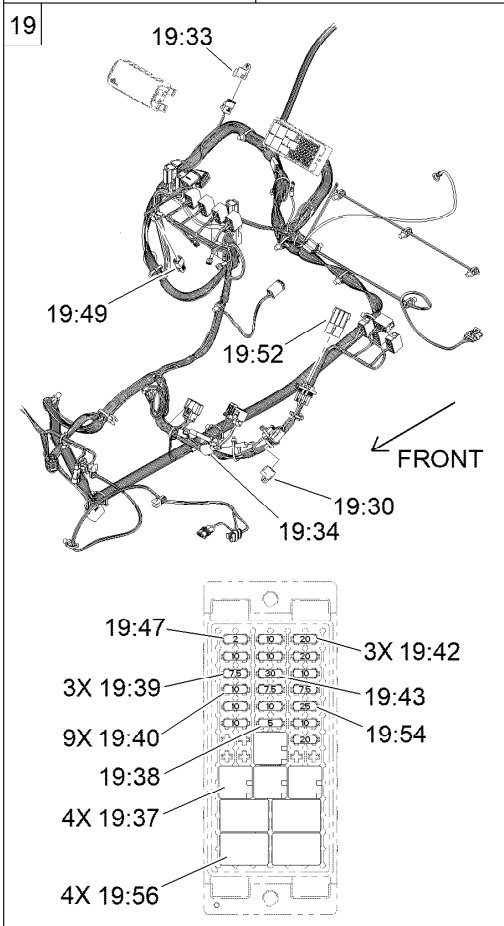

Parts in service assemblies have reference numbers in the form a:b. The a represents the reference number of the entire service assembly and the b represents a sequential number unique to each part within the service assembly.

For example, a wheel assembly might be identified by reference number 6, the tire by 6:1, the valve by 6:2, and the wheel by 6:3. When you order the assembly identified by reference number 6, you receive all parts identified by reference numbers 6:1, 6:2, and 6:3. However, you may also order any part individually. Reference numbers of this type appear in illustration and in parts lists.

Electrical Assembly

Ref.	Part Number	Qty.	Description	Ref.	Part Number	Qty.	Description
1	122-3614	1	Switch-Ignition	19	122-2316	1	Harness-Wire, Utx Gas 4 Passenger
1:1	121-5160	1	Nut-Hex	19:30	32180-156	1	Cap-Plug, 6 Way
1:2	122-2704	1	Nut-Face, M22 (Plastic)	19:33	32180-089	1	Cap-Plug, 3 Way
1:3	121-5162	1	Set-Key, Ignition	19:34	100-4918	1	Diode
2	127-2770	1	Controller	19:37	126-3991	4	Relay-Micro
3	42862	1	Block-Terminal, Ground	19:38	121-8864	1	Fuse-Mini Blade, 5 Amp
4	42863	1	Strip-Jumper	19:39	121-8865	3	Fuse-Mini Blade, 7.5 Amp
5	100-4351	2	Screw-HWH	19:40	121-8866	9	Fuse-Mini Blade, 10 Amp
6	32144-110	4	Screw-HWH	19:42	121-8868	3	Fuse-Mini Blade, 20 Amp
7	99-7435	3	Relay	19:43	121-8870	1	Fuse-Mini Blade, 30 Amp
8	136-9450	1	Cluster-Instrument	19:47	121-8861	1	Fuse-Mini Blade, 2 Amp
9	144-2440	1	Switch-Rocker, On-None-On	19:49	32180-282	1	Resistor-120 Ohm
10	144-2445	1	Switch-Rocker, On-On-On	19:52	32160-128	1	Connector-Mp280, 3M (Sealed)
11	99-7420	5	Plug-Hole	19:54	121-8869	1	Fuse-Mini Blade, 25 Amp
12	144-2405	1	Switch-Rocker, On-None-On	19:56	126-6157	4	Relay-Micro 280, Spdt
13	139-3420	1	Port-USB	20	139-4557	1	Horn-ASM
14	32144-112	5	Screw-HWH	21	32144-70	1	Screw-HWHTF
18	33103-012	2	Screw-HHF	22	144-2415	1	Switch-Rocker, (On)-None-Off