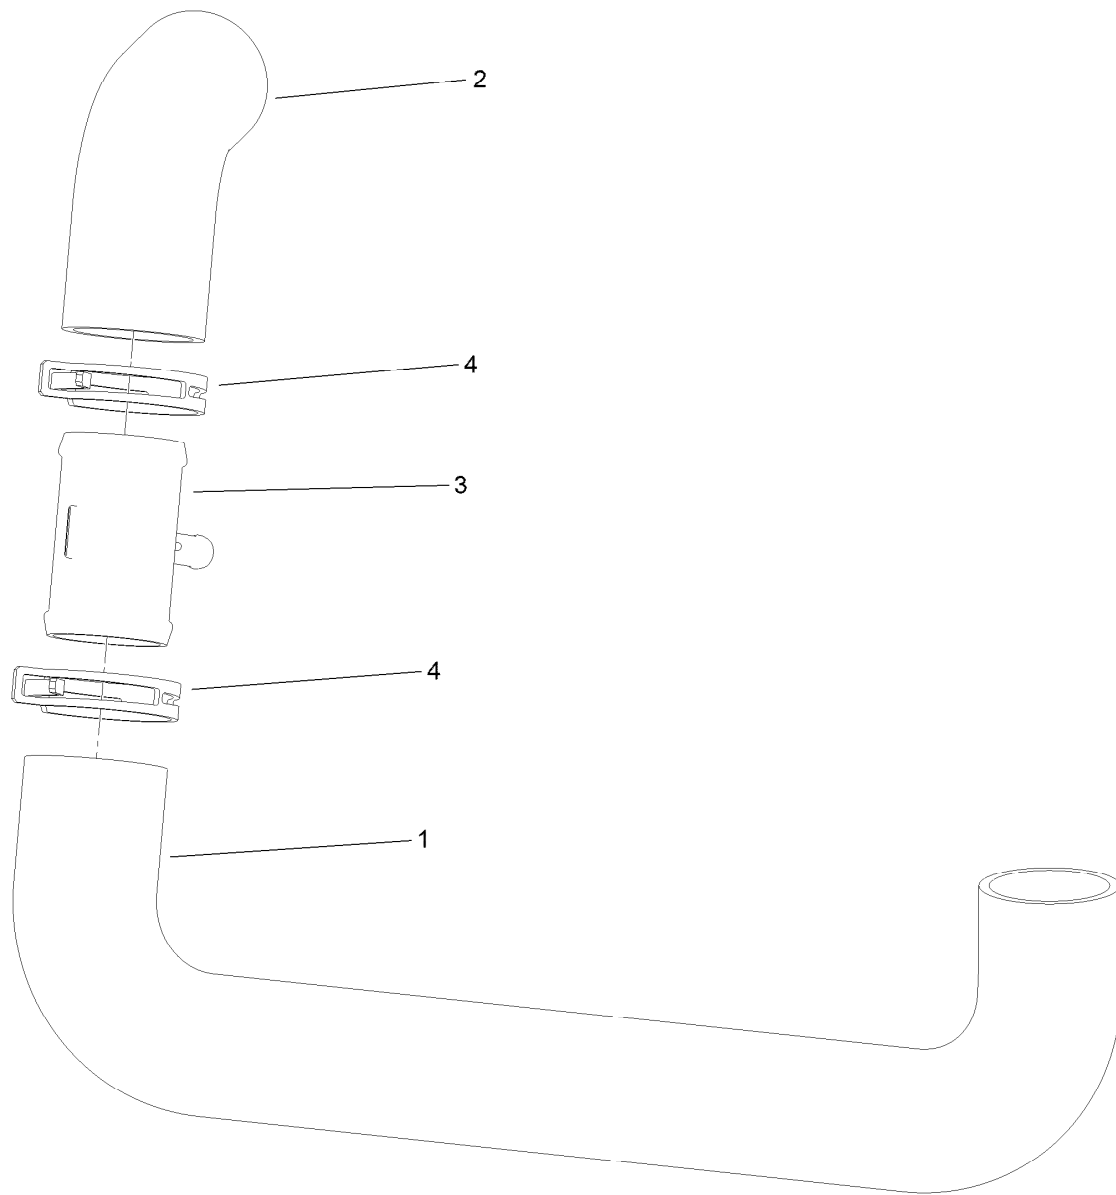

Hose Intake Assembly No. 145-2118

<i>Ref.</i>	<i>Part Number</i>	<i>Qty.</i>	<i>Description</i>
1	145-2116	1	Hose-Air Intake, A
2	145-2117	1	Hose-Air Intake, B
3	145-2112	1	Fitting-Tee
4	144-2200	2	Clamp-Sc Band