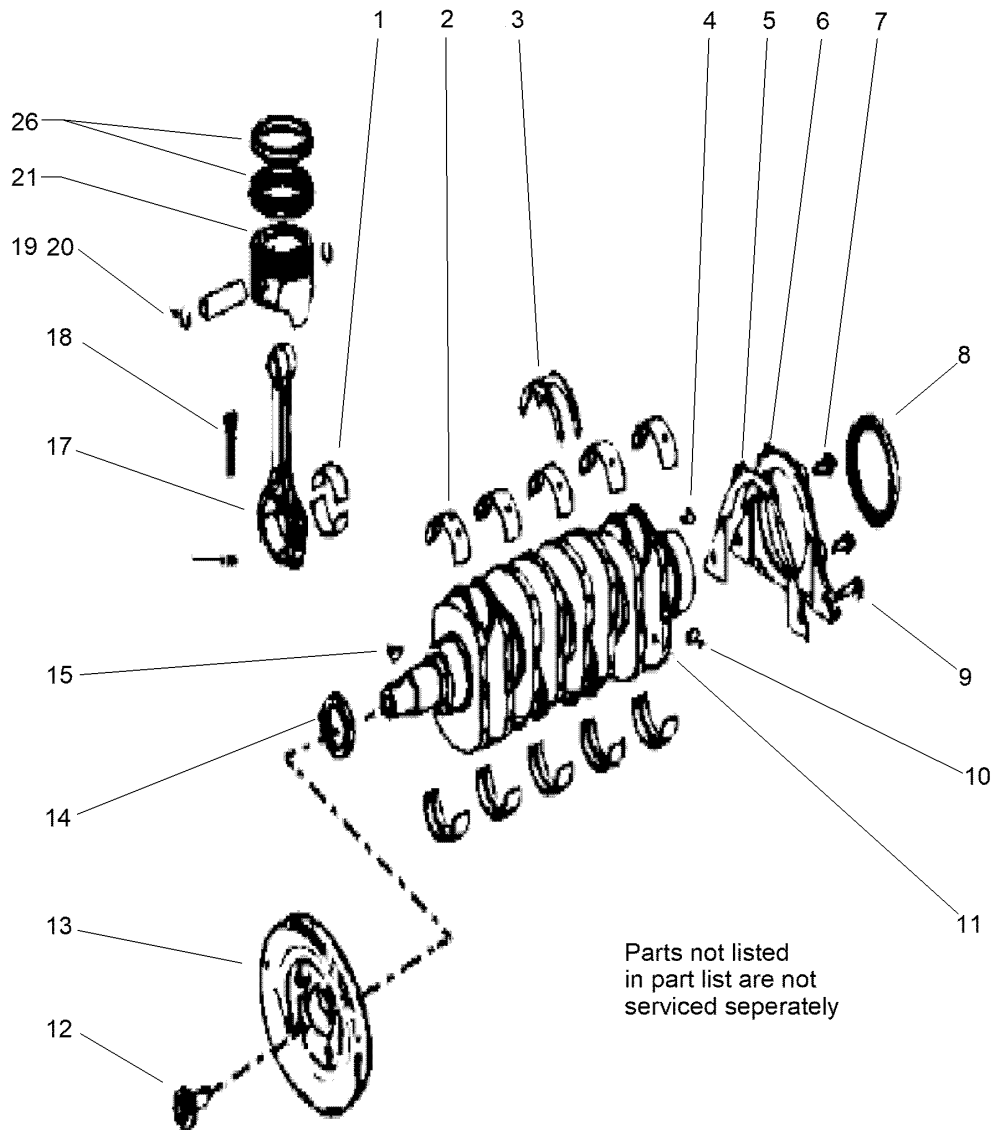

Crankshaft and Piston Assembly

<i>Ref.</i>	<i>Part Number</i>	<i>Qty.</i>	<i>Description</i>
1	145-7946	1	Bearing, Main (Set Of 10)
2	145-7947	1	Bearing, Connecting Rod
3	145-7948	1	Bearing, Thrust
4	145-7949	1	Pin, Locating
5	147-2550	1	Gasket, Oil Seal Housing
6	147-2551	1	Housing, Oil Seal
7	147-2552	4	Bolt, Oil Seal Housing
8	147-2553	1	Seal, Oil (Rear)
9	147-2554	2	Bolt, Oil Seal Housing
10	147-2555	3	Bushing
11	147-2556	1	Crankshaft

<i>Ref.</i>	<i>Part Number</i>	<i>Qty.</i>	<i>Description</i>
12	147-2557	1	Bolt, Crankshaft Pulley
13	147-2558	1	Pulley, Crankshaft
14	147-2559	2	Seal, Crankshaft Front
15	147-2560	2	Key, Woodruff
17	147-2561	4	Connecting Rod
18	147-2562	8	Rod, Connecting
19	147-2563	8	Clip, Piston Pin
20	147-2564	4	Pin, Piston
21	147-2565	4	Piston
26	147-2566	4	Piston Ring Set - Complete