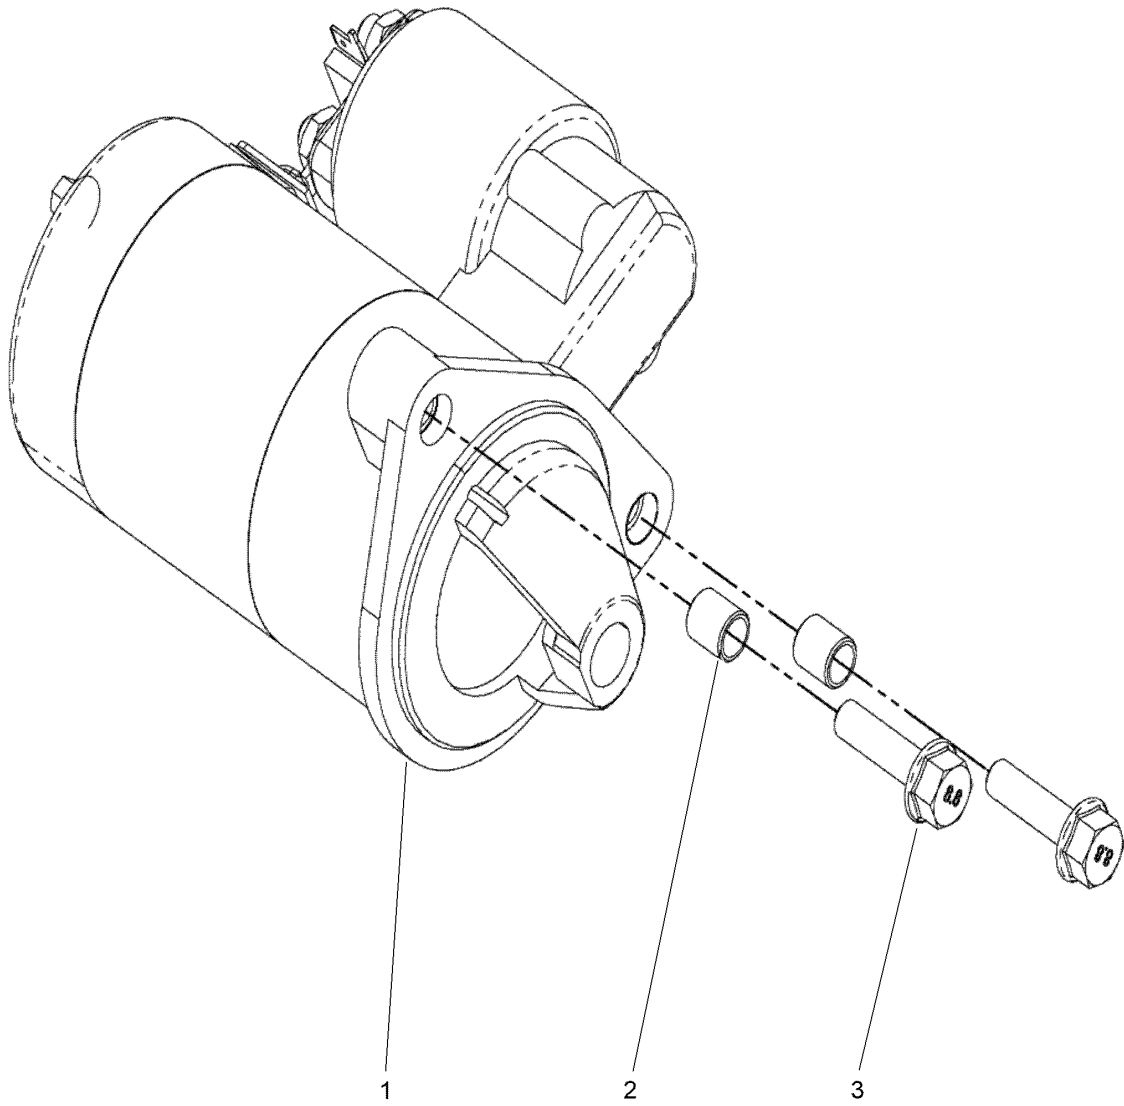

Starter Assembly

<i>Ref.</i>	<i>Part Number</i>	<i>Qty.</i>	<i>Description</i>
1	147-2671	1	Starter
2	147-2672	2	Dowel
3	147-2673	2	Bolt