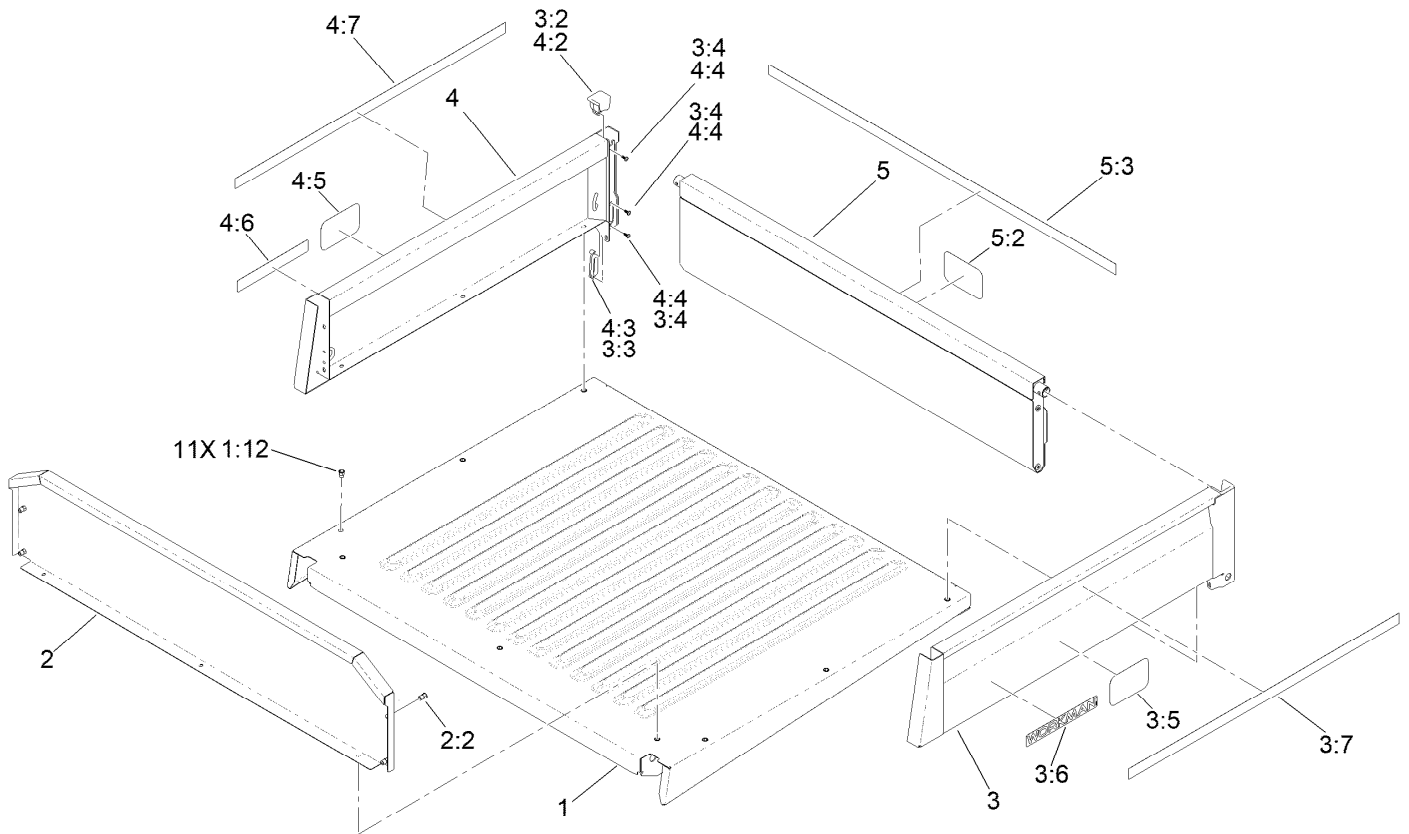

Cargo Bed Kit Assembly

<i>Ref.</i>	<i>Part Number</i>	<i>Qty.</i>	<i>Description</i>	<i>Ref.</i>	<i>Part Number</i>	<i>Qty.</i>	<i>Description</i>
1	147-2750	1	Flat Bed ASM	4	147-8104	1	Bed Side ASM, RH
1:12	138-2899	15	Nut-Clinch	4:2	140-2690	1	Retainer-Tailgate
2	140-4675	1	Panel ASM-Front, Bed	4:3	139-4690	1	Bushing-Tailgate
2:2	138-2899	4	Nut-Clinch	4:4	138-5775	3	Screw-Delta Point
3	147-8103	1	Bed Side ASM, LH	4:5	105-1217	1	Decal
3:2	140-2690	1	Retainer-Tailgate	4:6	140-4835	1	Decal-Workman, Gray
3:3	139-4690	1	Bushing-Tailgate	4:7	144-2277	1	Decal-Red Stripe, 43"
3:4	138-5775	3	Screw-Delta Point	5	147-8102	1	Tailgate ASM
3:5	105-1217	1	Decal	5:2	105-1217	1	Decal
3:6	140-4835	1	Decal-Workman, Gray	5:3	144-2281	1	Decal-Red Stripe, 55.25"
3:7	144-2277	1	Decal-Red Stripe, 43"