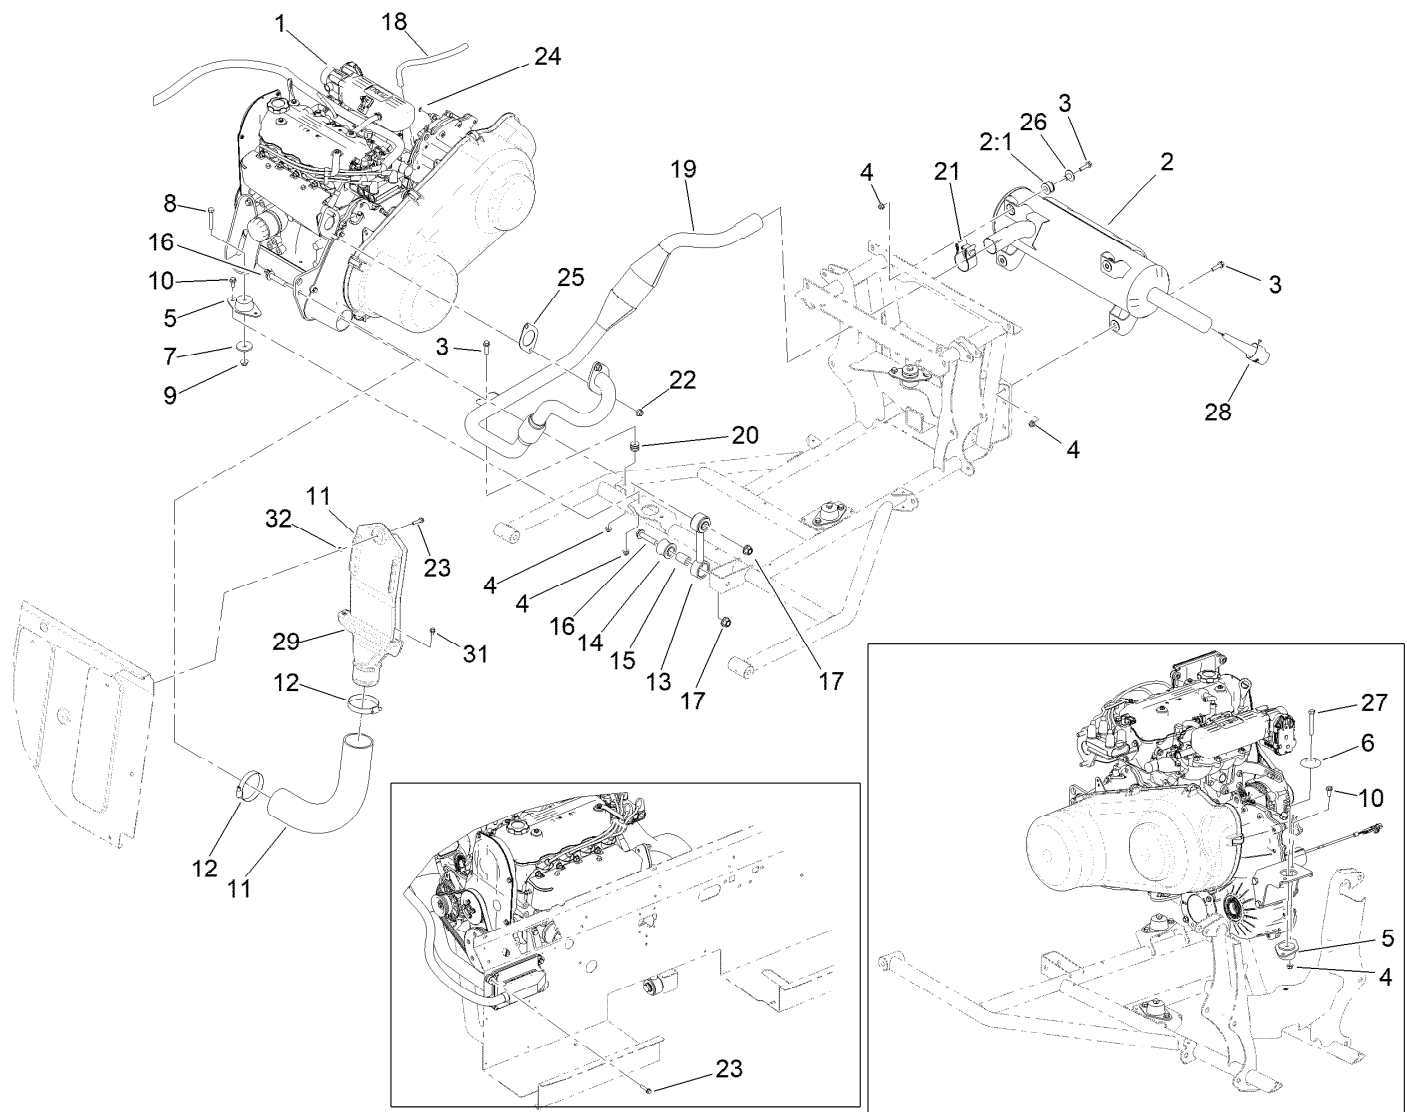

Engine Drivetrain and Exhaust Assembly

Ref.	Part Number	Qty.	Description	Ref.	Part Number	Qty.	Description
1		1	Engine/Drivetrain ASM ●	16	3234-46	2	Screw-HHF
2	138-9335	1	Muffler ASM (With Mounts)	17	99-5107	2	Nut-Lock
2:1	138-9300	4	Isolator-Mount, Muffler	18	110-4110	1	Hose-Fuel
3	3234-36	5	Screw-HHF	19	140-2617	1	Pipe-Exhaust
4	104-8300	11	Nut-HF, NI	20	131-5945	1	Isolator-Engine
5	139-0856	3	Mount-Engine	21	144-2413	1	Clamp-Manifold (1.87" DIA)
6	138-6462	1	Support-Isolator	22	136-8683	2	Nut-Lock
7	80-8560	2	Washer-Hardened	23	32144-110	5	Screw-HWH
8	323-11	2	Screw-HH	24	32151-86	1	E-Ring
9	104-8301	2	Nut-HF, NI	25	145-2119	1	Gasket-Exhaust
10	3234-47	6	Screw-HHF	26	138-9301	4	Mount-Top Hat, Muffler
11	147-2704	1	Duct-Inlet, Cvt	27	323-12	1	Screw-HH
12	2412-125	2	Clamp-Hose	28	144-2433	1	Arrester- Spark, 1.75"
13	140-4685	1	Link Rod ASM	29	147-2700	1	Hood-Cvt Intake
14	140-4697	2	Bushing, Rubber	31	3234-26	2	Screw-HHF
15	109-5010	2	Spacer	32	1-803037	1	Nut-Retaining

● Not serviced separately