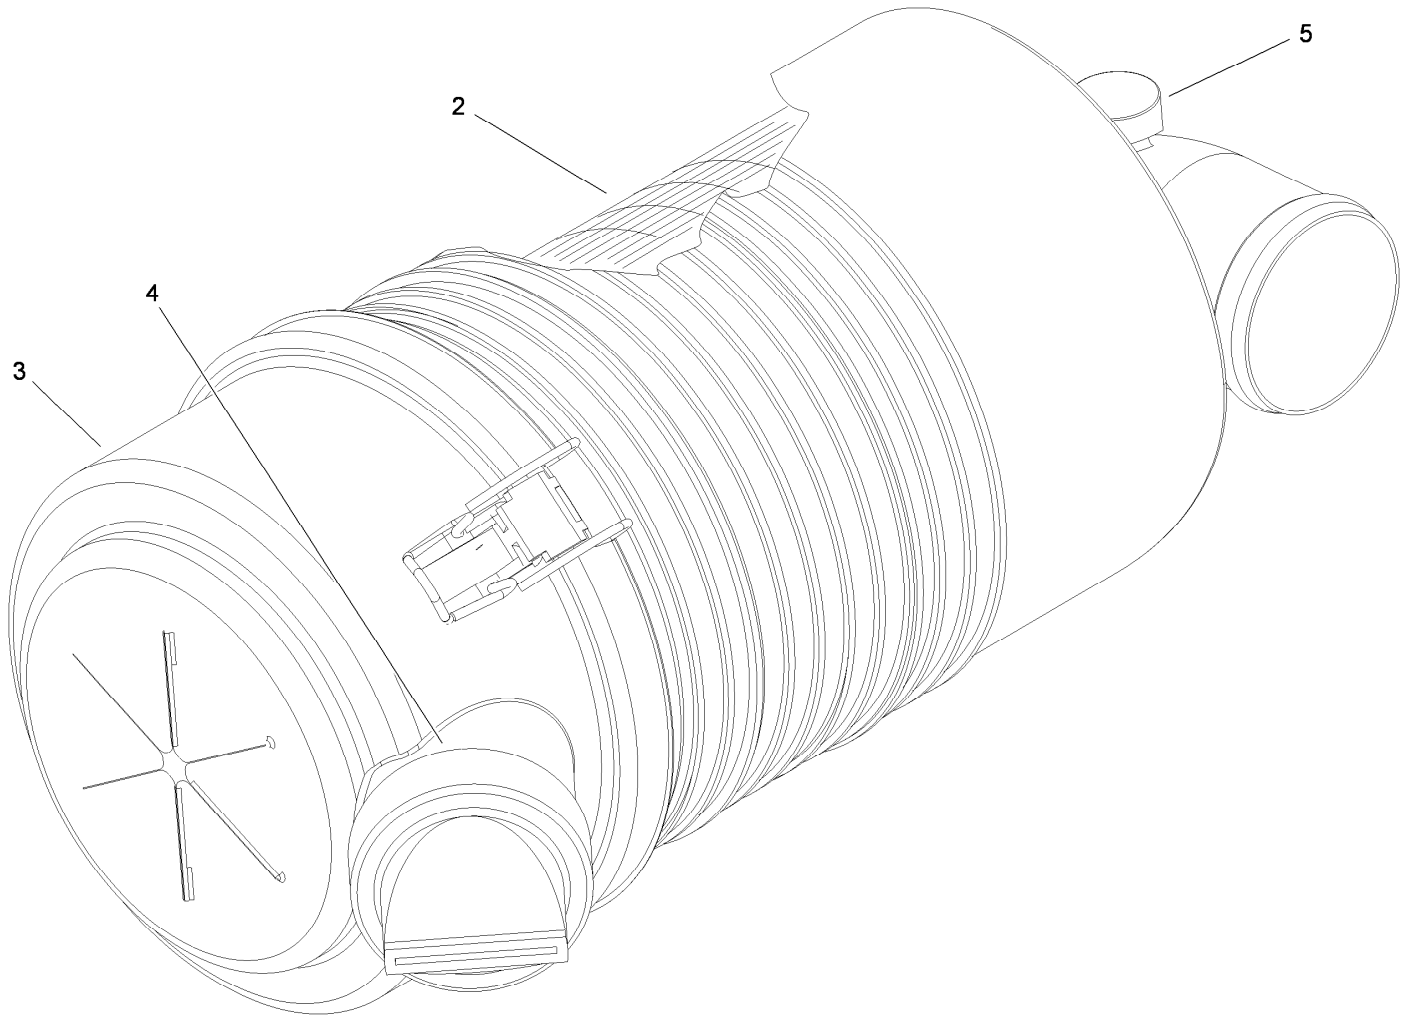

Air Cleaner Assembly No. 106-5277

<i>Ref.</i>	<i>Part Number</i>	<i>Qty.</i>	<i>Description</i>
2	108-3810	1	Filter-Air
3	98-9771	1	Cover ASM
4	87-9400	1	Valve-Vacuator
5	285-17	1	Plug-Pipe