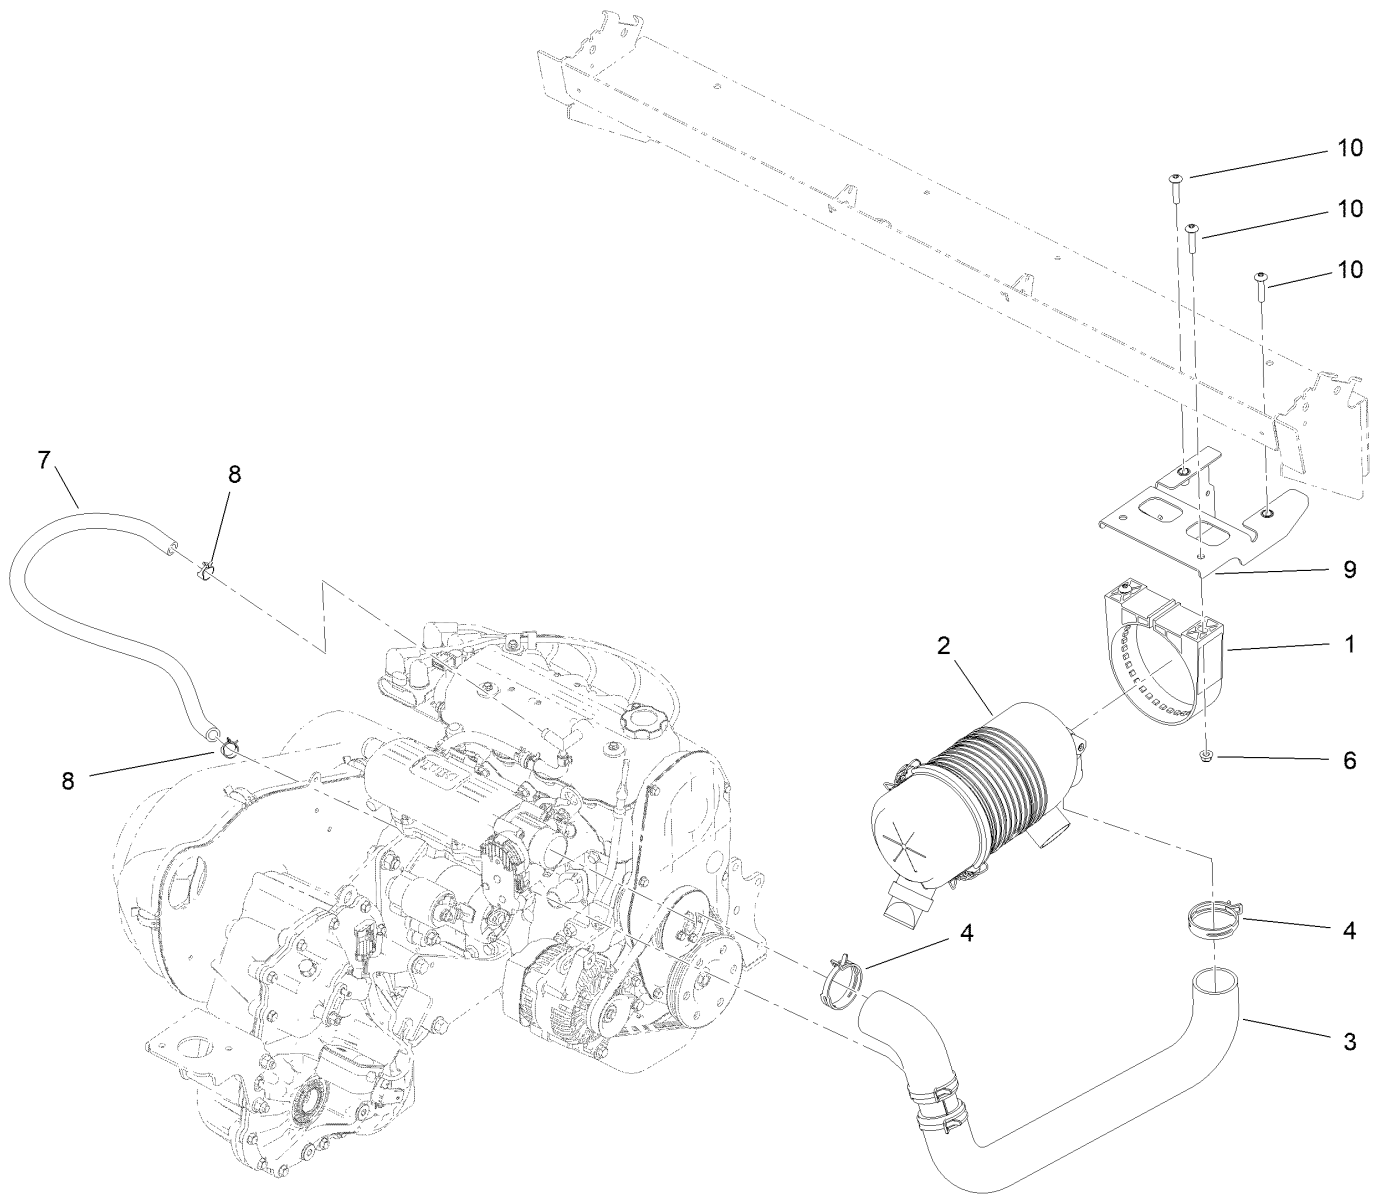

Air Cleaner Assembly

Ref.	Part Number	Qty.	Description
1	98-4525	1	Bracket-Cleaner, Air
2	106-5277	1	Air Cleaner ASM
3	145-2118	1	Hose ASM-Intake
4	144-2200	2	Clamp-Sc Band
6	104-8300	2	Nut-HF, NI
7	127-1777	1	Hose-Fuel
8	2412-143	2	Clamp-Hose
9	147-8105	1	Air Cleaner Bracket ASM
10	126-7439	4	Screw-Torx