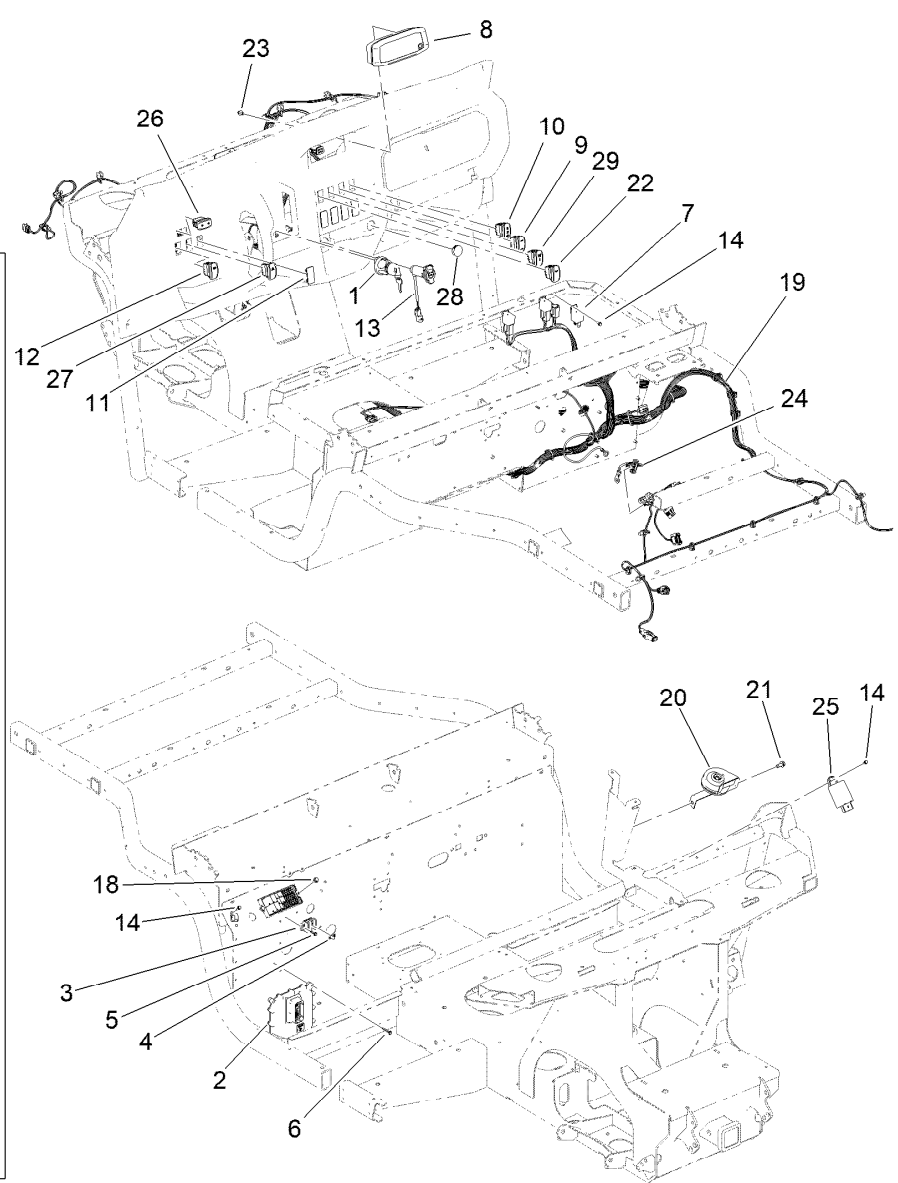

Electrical Assembly

Ref.	Part Number	Qty.	Description	Ref.	Part Number	Qty.	Description
1	122-3614	1	Switch-Ignition	19	122-2316	1	Harness-Wire, Utx Gas 4 Passenger
1:1	121-5160	1	Nut-Hex	19:30	32180-156	1	Cap-Plug, 6 Way
1:2	122-2704	1	Nut-Face, M22 (Plastic)	19:33	32180-089	1	Cap-Plug, 3 Way
1:3	121-5162	1	Set-Key, Ignition	19:34	100-4918	1	Diode
2	127-2770	1	Controller	19:37	126-3991	4	Relay-Micro
3	42862	1	Block-Terminal, Ground	19:38	121-8864	1	Fuse-Mini Blade, 5 Amp
4	42863	1	Strip-Jumper	19:39	121-8865	3	Fuse-Mini Blade, 7.5 Amp
5	100-4351	2	Screw-HWH	19:40	121-8866	9	Fuse-Mini Blade, 10 Amp
6	32144-110	4	Screw-HWH	19:42	121-8868	3	Fuse-Mini Blade, 20 Amp
7	99-7435	3	Relay	19:43	121-8870	1	Fuse-Mini Blade, 30 Amp
8	136-9450	1	Cluster-Instrument	19:47	121-8861	1	Fuse-Mini Blade, 2 Amp
9	144-2440	1	Switch-Rocker, On-None-On	19:49	32180-282	1	Resistor-120 Ohm
10	144-2445	1	Switch-Rocker, On-On-On	19:52	32160-128	1	Connector-Mp280, 3M (Sealed)
11	99-7420	5	Plug-Hole	19:54	121-8869	1	Fuse-Mini Blade, 25 Amp
12	144-2405	1	Switch-Rocker, On-None-On	19:56	126-6157	4	Relay-Micro 280, Spdt
13	139-3420	1	Port-USB	20	139-4557	1	Horn-ASM
14	32144-112	5	Screw-HWH	21	32144-70	1	Screw-HWHTF
18	33103-012	2	Screw-HHF	22	144-2415	1	Switch-Rocker, (On)-None-Off