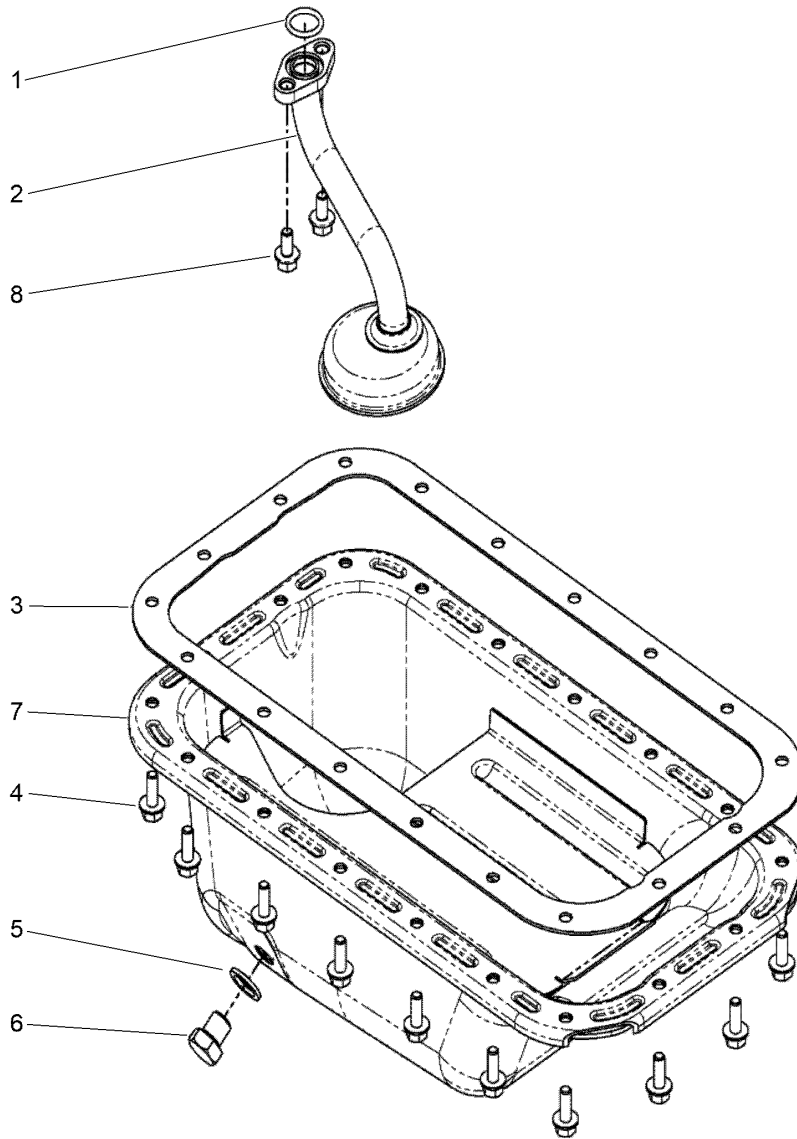

Oil Pan Assembly

<i>Ref.</i>	<i>Part Number</i>	<i>Qty.</i>	<i>Description</i>
1	147-2652	1	Seal, Oil Strainer
2	147-2653	1	Tube, Oil Pick Up
3	147-2654	1	Gasket, Oil Pan
4	147-2569	18	Bolt
5	147-2655	1	Seal, Drain Plug
6	147-2656	1	Plug, Drain
7	147-2657	1	Pan, Oil
8	147-2658	2	Bolt