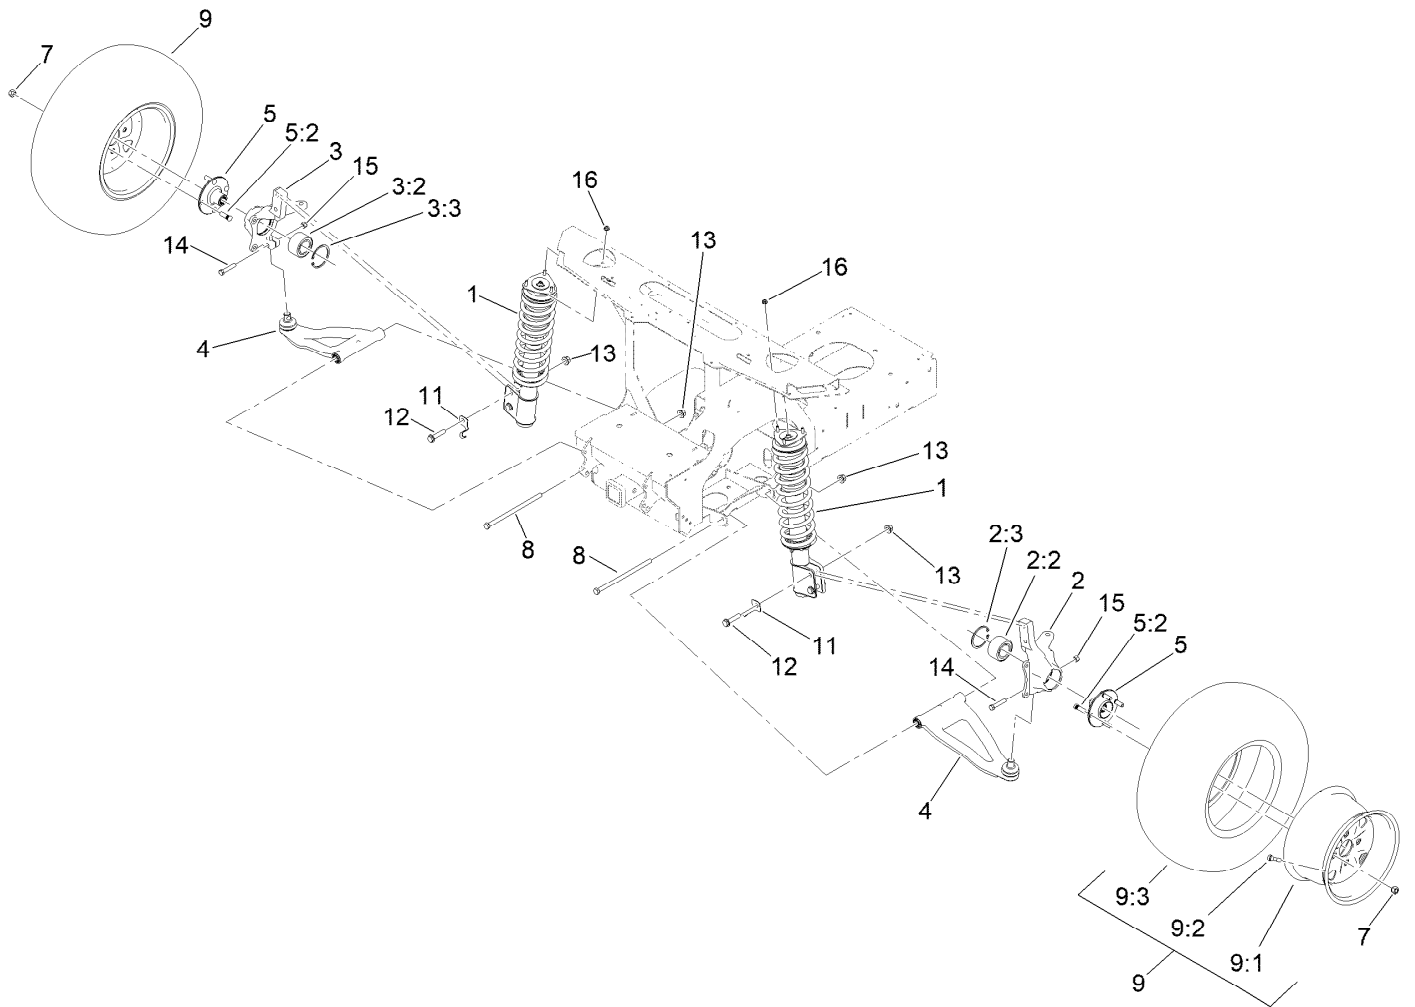

Front Suspension Assembly

Ref.	Part Number	Qty.	Description	Ref.	Part Number	Qty.	Description
1	147-2706	2	Strut ASM	8	325-39	2	Screw-HH
2	138-9319	1	Knuckle ASM-Front, LH	9	136-9419	2	Tire/Wheel ASM
2:2	133-7272	1	Bearing-Ball	9:1	136-9418	1	Wheel-12X7-12
2:3	144-2207	1	Ring-Retaining	9:2	232-27	1	Stem-Valve
3	138-9320	1	Knuckle ASM-Front, RH	9:3	137-2689	1	Tire
3:2	133-7272	1	Bearing-Ball	11	137-6766	2	Bracket-Hose, Brake
3:3	144-2207	1	Ring-Retaining	12	3234-46	4	Screw-HHF
4	145-7771	2	Control Arm ASM-Front	13	99-5107	6	Nut-Lock
5	137-6754	2	Hub ASM	14	115-2398	2	Bolt-HH
5:2	137-6760	4	Stud-Wheel	15	3296-48	2	Nut-Hex
7	242-50	8	Nut-Lug	16	112-2844	6	Nut-HF