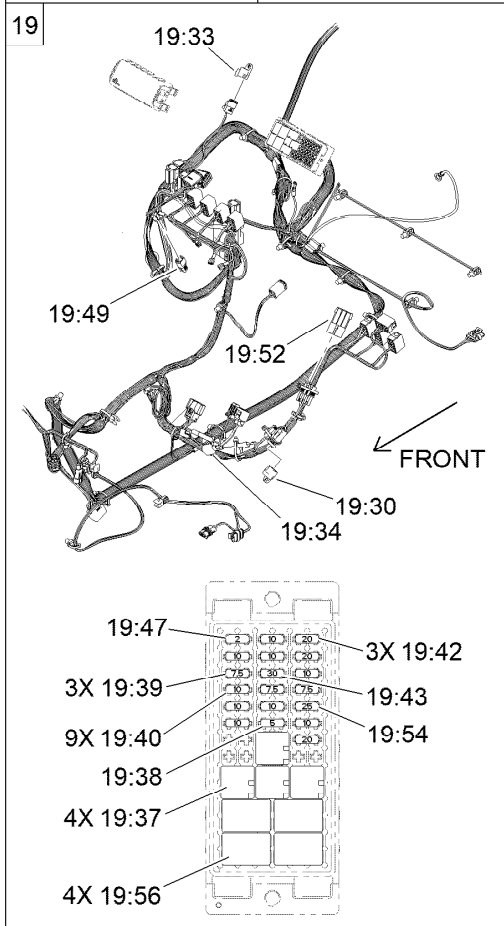

Electrical Assembly

Ref.	Part Number	Qty.	Description	Ref.	Part Number	Qty.	Description
1	122-3614	1	Switch-Ignition	19	122-2316	1	Harness-Wire, Utx Gas 4 Passenger
1:1	121-5160	1	Nut-Hex	19:30	32180-156	1	Cap-Plug, 6 Way
1:2	122-2704	1	Nut-Face, M22 (Plastic)	19:33	32180-089	1	Cap-Plug, 3 Way
1:3	121-5162	1	Set-Key, Ignition	19:34	100-4918	1	Diode
2	127-2770	1	Controller	19:37	126-3991	4	Relay-Micro
3	42862	1	Block-Terminal, Ground	19:38	121-8864	1	Fuse-Mini Blade, 5 Amp
4	42863	1	Strip-Jumper	19:39	121-8865	3	Fuse-Mini Blade, 7.5 Amp
5	100-4351	2	Screw-HWH	19:40	121-8866	9	Fuse-Mini Blade, 10 Amp
6	32144-110	4	Screw-HWH	19:42	121-8868	3	Fuse-Mini Blade, 20 Amp
7	99-7435	3	Relay	19:43	121-8870	1	Fuse-Mini Blade, 30 Amp
8	136-9450	1	Cluster-Instrument	19:47	121-8861	1	Fuse-Mini Blade, 2 Amp
9	144-2440	1	Switch-Rocker, On-None-On	19:49	32180-282	1	Resistor-120 Ohm
10	144-2445	1	Switch-Rocker, On-On-On	19:52	32160-128	1	Connector-Mp280, 3M (Sealed)
11	99-7420	5	Plug-Hole	19:54	121-8869	1	Fuse-Mini Blade, 25 Amp
12	144-2405	1	Switch-Rocker, On-None-On	19:56	126-6157	4	Relay-Micro 280, Spdt
13	139-3420	1	Port-USB	20	139-4557	1	Horn-ASM
14	32144-112	5	Screw-HWH	21	32144-70	1	Screw-HWHTF
18	33103-012	2	Screw-HHF	22	144-2415	1	Switch-Rocker, (On)-None-Off