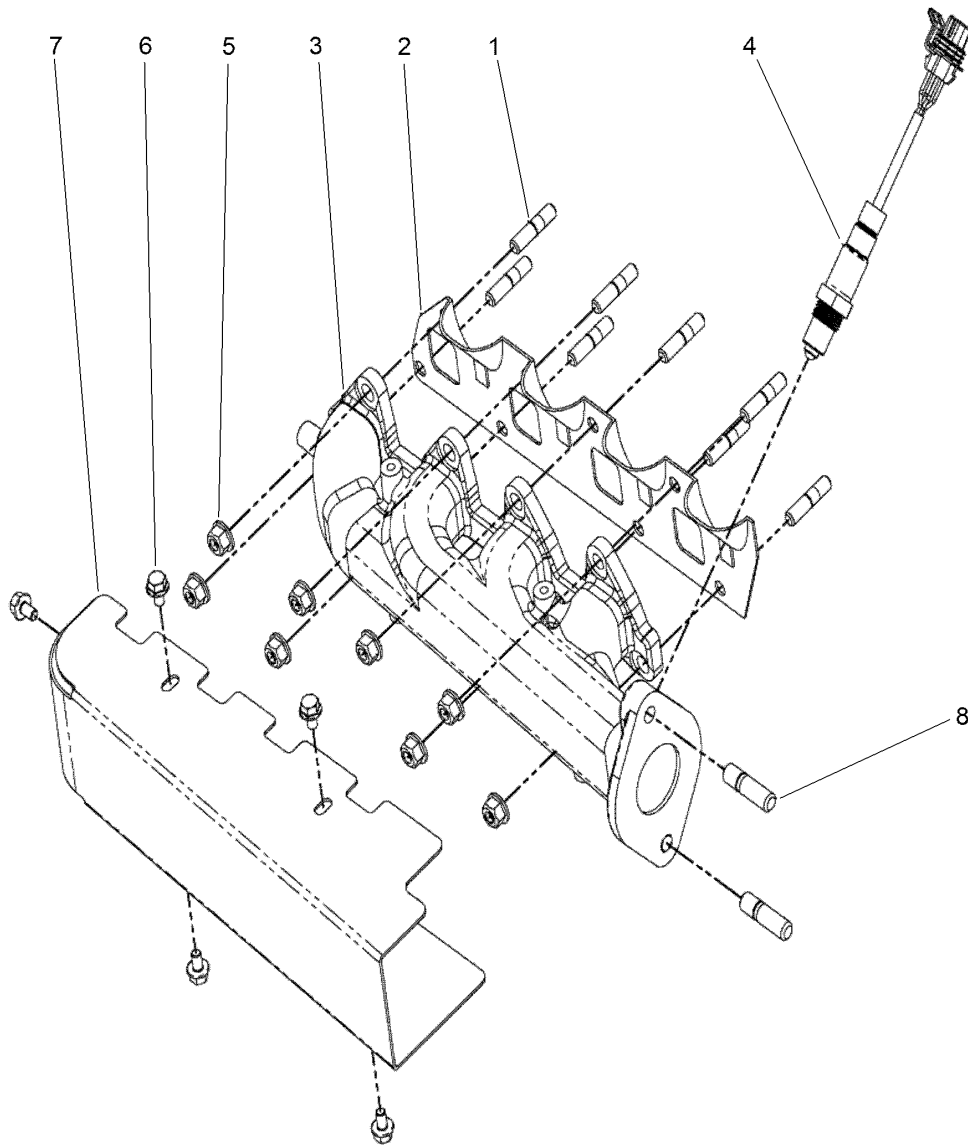

Exhaust Manifold Assembly

<i>Ref.</i>	<i>Part Number</i>	<i>Qty.</i>	<i>Description</i>
1	147-2644	8	Stud
2	147-2645	1	Gasket, Exhaust Manifold
3	147-2646	1	Manifold, Exhaust
4	147-2647	1	Sensor, O2
5	147-2648	8	Nut
6	147-2649	5	Screw
7	147-2650	1	Shield, Exhaust
8	147-2651	2	Stud