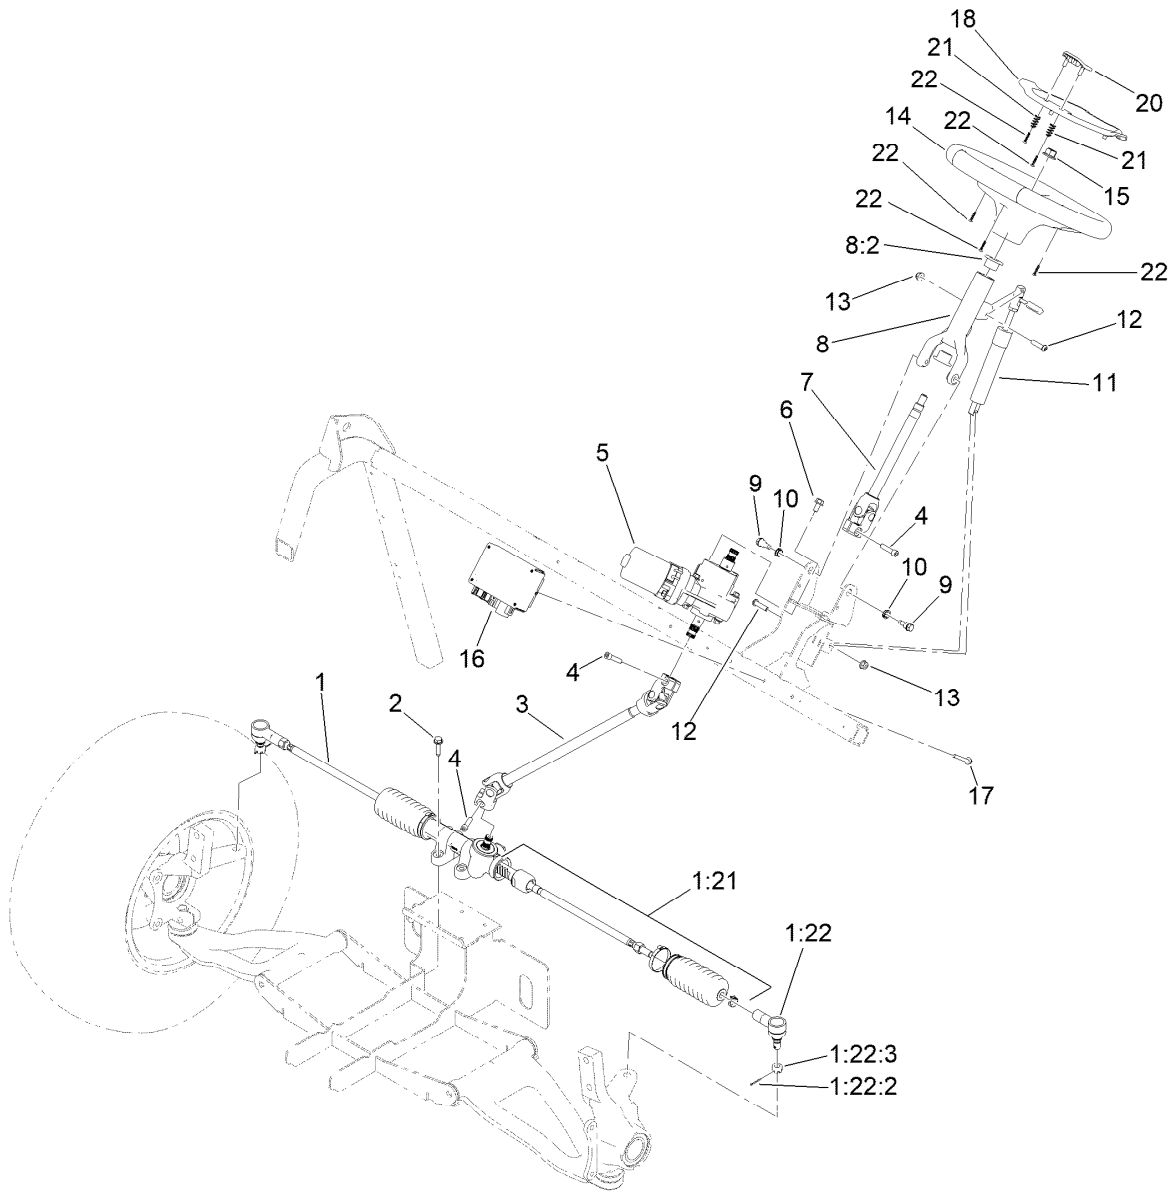

Steering Assembly

<i>Ref.</i>	<i>Part Number</i>	<i>Qty.</i>	<i>Description</i>	<i>Ref.</i>	<i>Part Number</i>	<i>Qty.</i>	<i>Description</i>
1	138-9322	1	Steering Rack ASM	9	115-1958	2	Bolt-Shoulder
1:21	140-4823	1	Kit-Tie Rod ASM, Utx	10	256-156	2	Bushing-Flange
1:22	140-4592	1	Kit-Rod End ASM	11	137-2827	1	Spring-Gas, Adjustable Stop
1:22:2	3272-42	1	Pin-Cotter	12	3290-511	2	Screw-HSBH
1:22:3	140-2493	1	Nut-Hex, Slotted	13	130-6655	2	Nut-Flange, NI
2	32144-49	4	Screw-HWHTF	14	144-5570	1	Steering Wheel ASM
3	138-3347	1	Steering Shaft ASM	15	99-5107	1	Nut-Lock
4	145-7145	3	Screw-HSH,Lock	16	138-3349	1	Controller-Power Steering
5	138-3348	1	Motor-Power Steering	17	33103-050	2	Screw-HHF
6	33104-016	3	Screw-HHF	18	144-5567	1	Cover-Wheel, Steering
7	138-3344	1	Upper Steering Shaft ASM	20	144-5566	1	Clip-Wheel, Steering
8	139-4439	1	Tilt Steering Column ASM	21	144-5537	2	Spring-Compression
8:2	133-0594	2	Bushing-Flange	22	94-4496	5	Screw-PPH