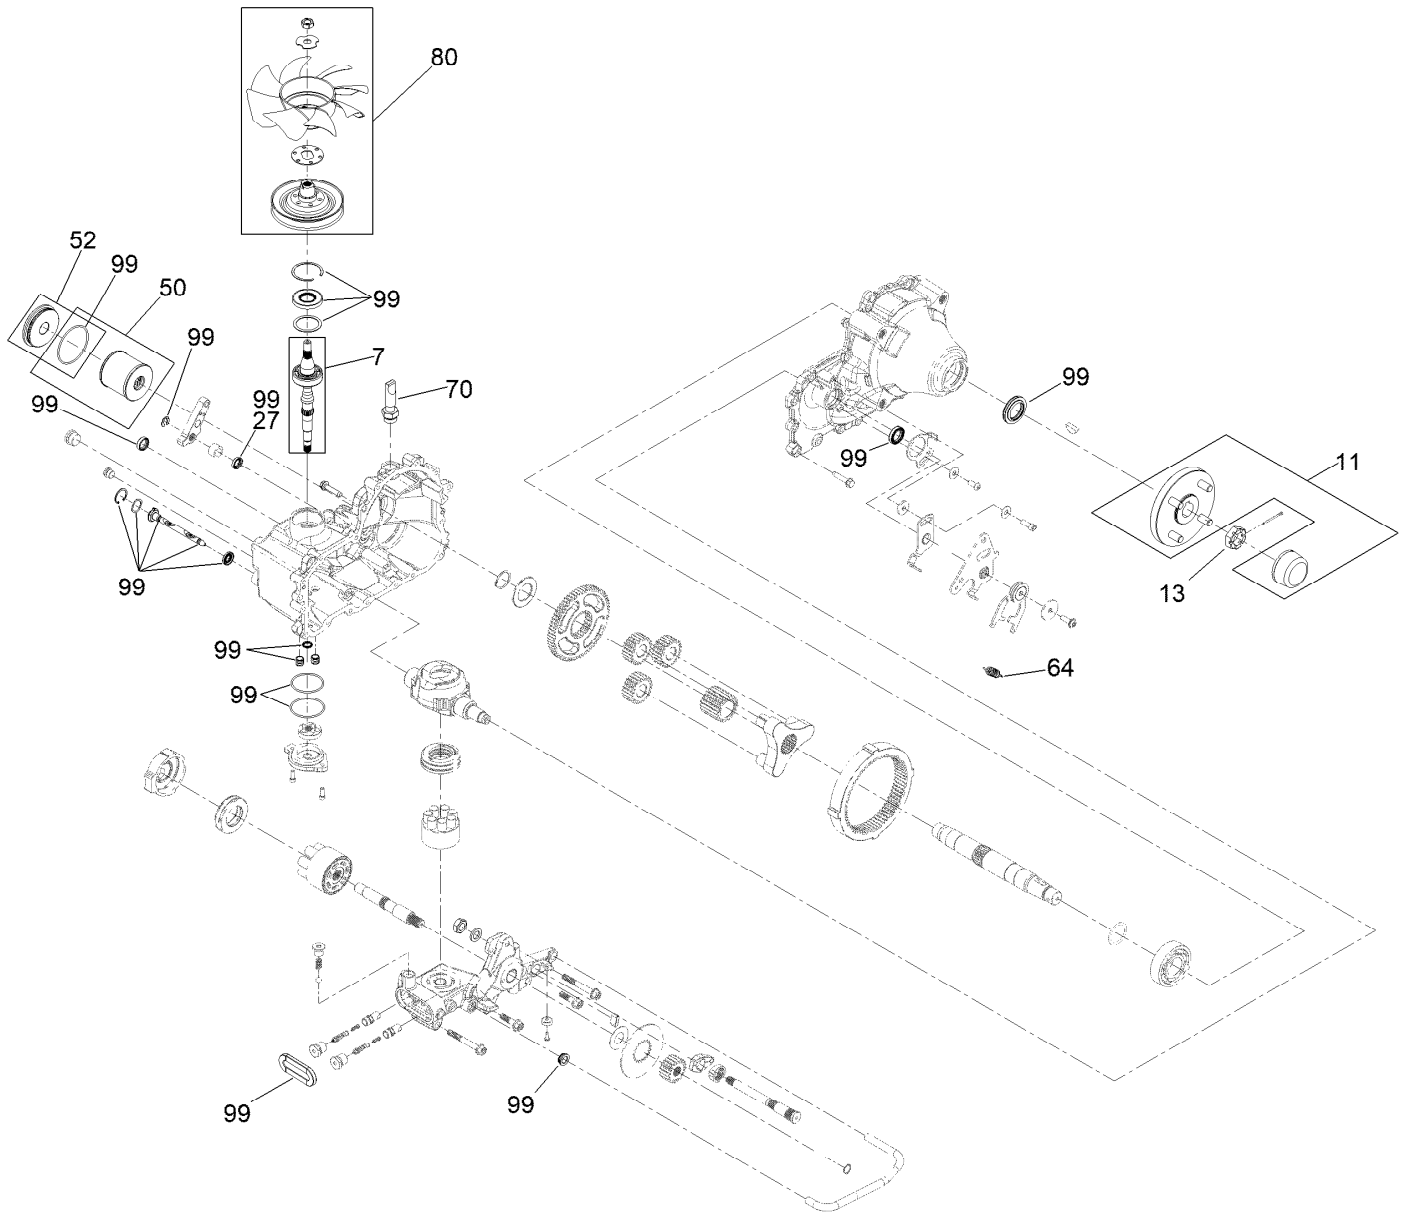

LH Transaxle Assembly No. 138-6076

LH Transaxle Assembly No. 138-6076 (continued)

<i>Ref.</i>	<i>Part Number</i>	<i>Qty.</i>	<i>Description</i>	<i>Ref.</i>	<i>Part Number</i>	<i>Qty.</i>	<i>Description</i>
7	147-1672	1	Kit, Input Shaft	52	144-6604	1	Kit, Filter Plug
11	144-6594	1	Hub-4 Bolt	64	125-4684	1	Spring-Extension
13	144-6595	1	Nut, Slotted	70	144-6601	1	Fitting-5/8 Beaded, 7/8 SAE
27	145-3678	1	Seal, Lip-Brake	80	144-6602	1	Kit, Fan And Pulley
50	144-6603	1	Kit, Filter	99	145-3683	1	Kit-Overhaul Seal