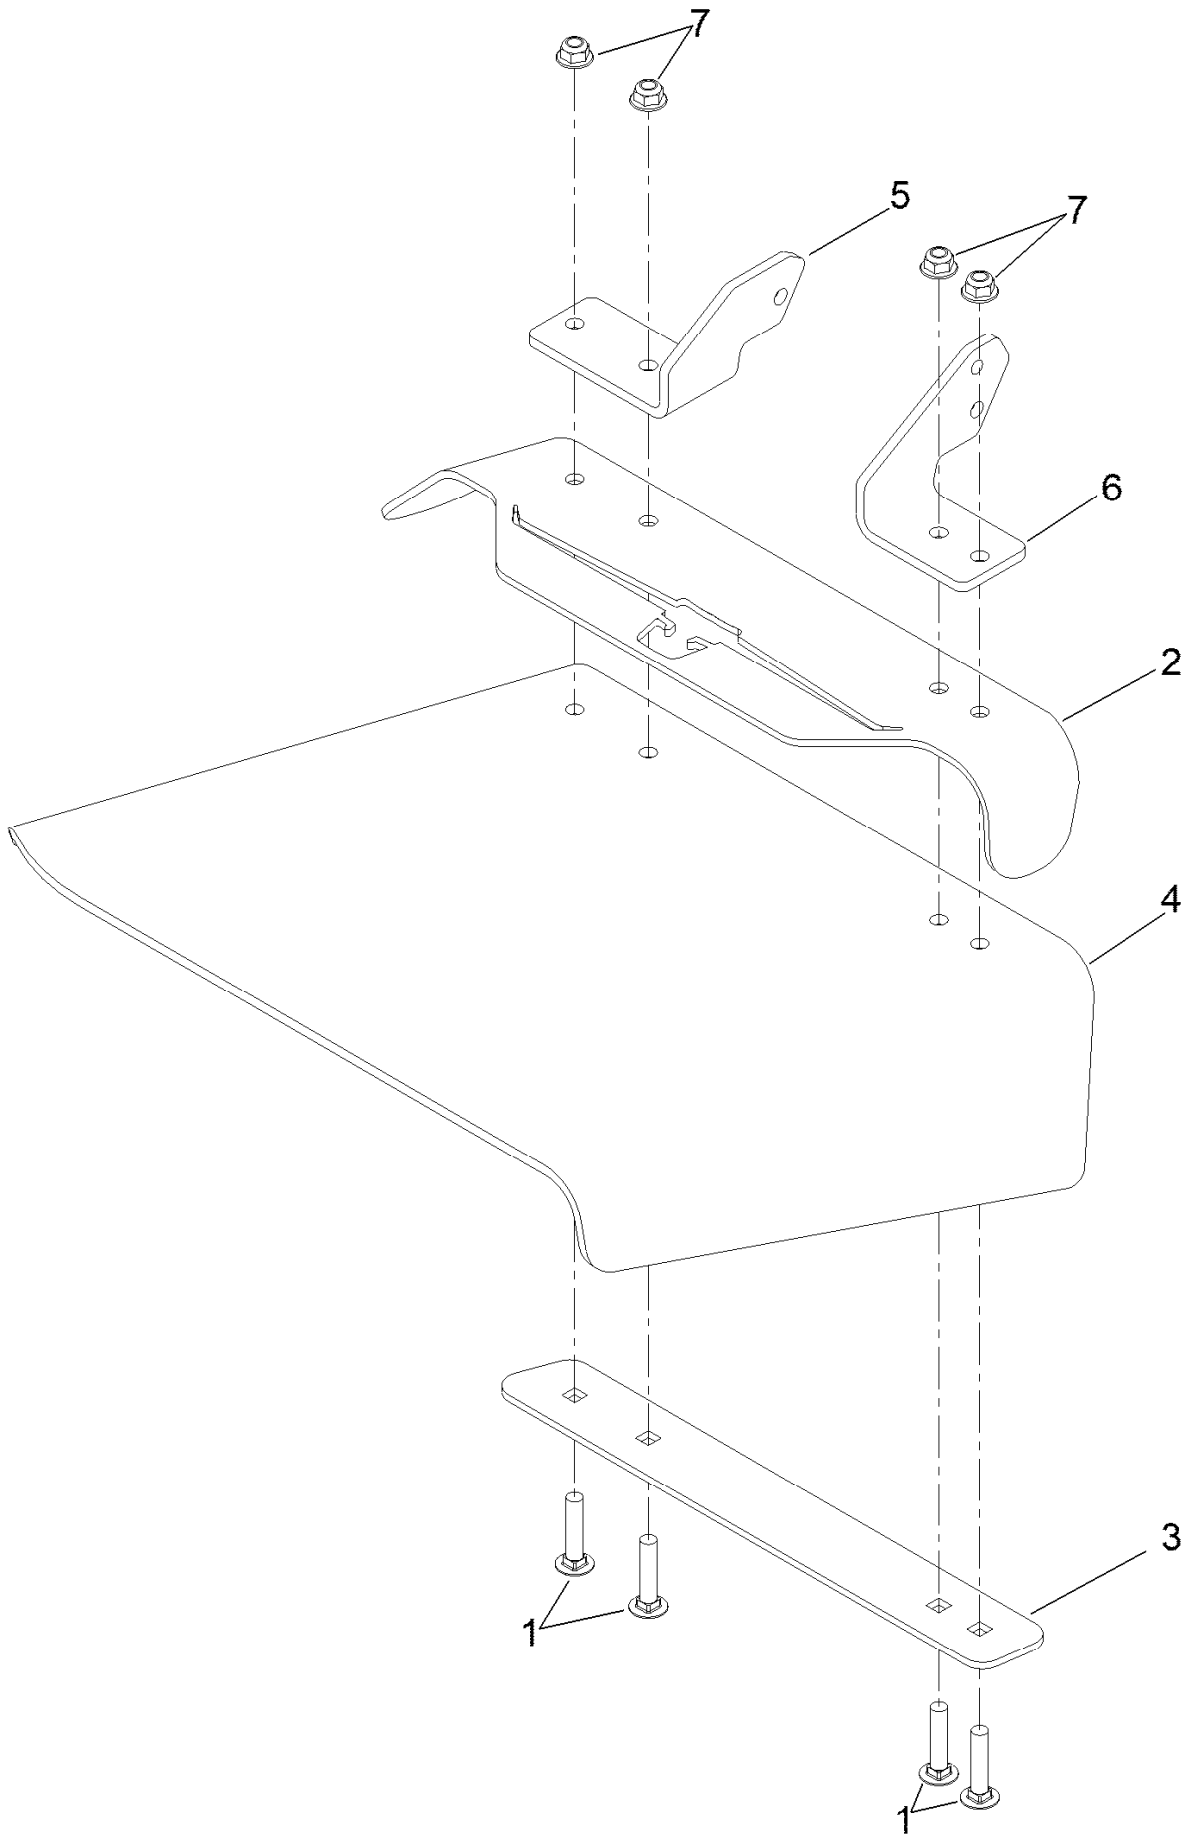

Deflector Assembly No. 144-2635

Deflector Assembly No. 144-2635 (continued)

<i>Ref.</i>	<i>Part Number</i>	<i>Qty.</i>	<i>Description</i>	<i>Ref.</i>	<i>Part Number</i>	<i>Qty.</i>	<i>Description</i>
1	3231-5	4	Screw-CARR	5	108-4059-01	1	Plate-Hinge, Rear
2	161-9815-01	1	Plate-Deflector Mount [red]	6	106-3253-01	1	Plate-Hinge, Front
3	106-3248-03	1	Strap-Discharge	7	104-8301	4	Nut-HF, NI
4	161-3464	1	Deflector-Deck, Rubber