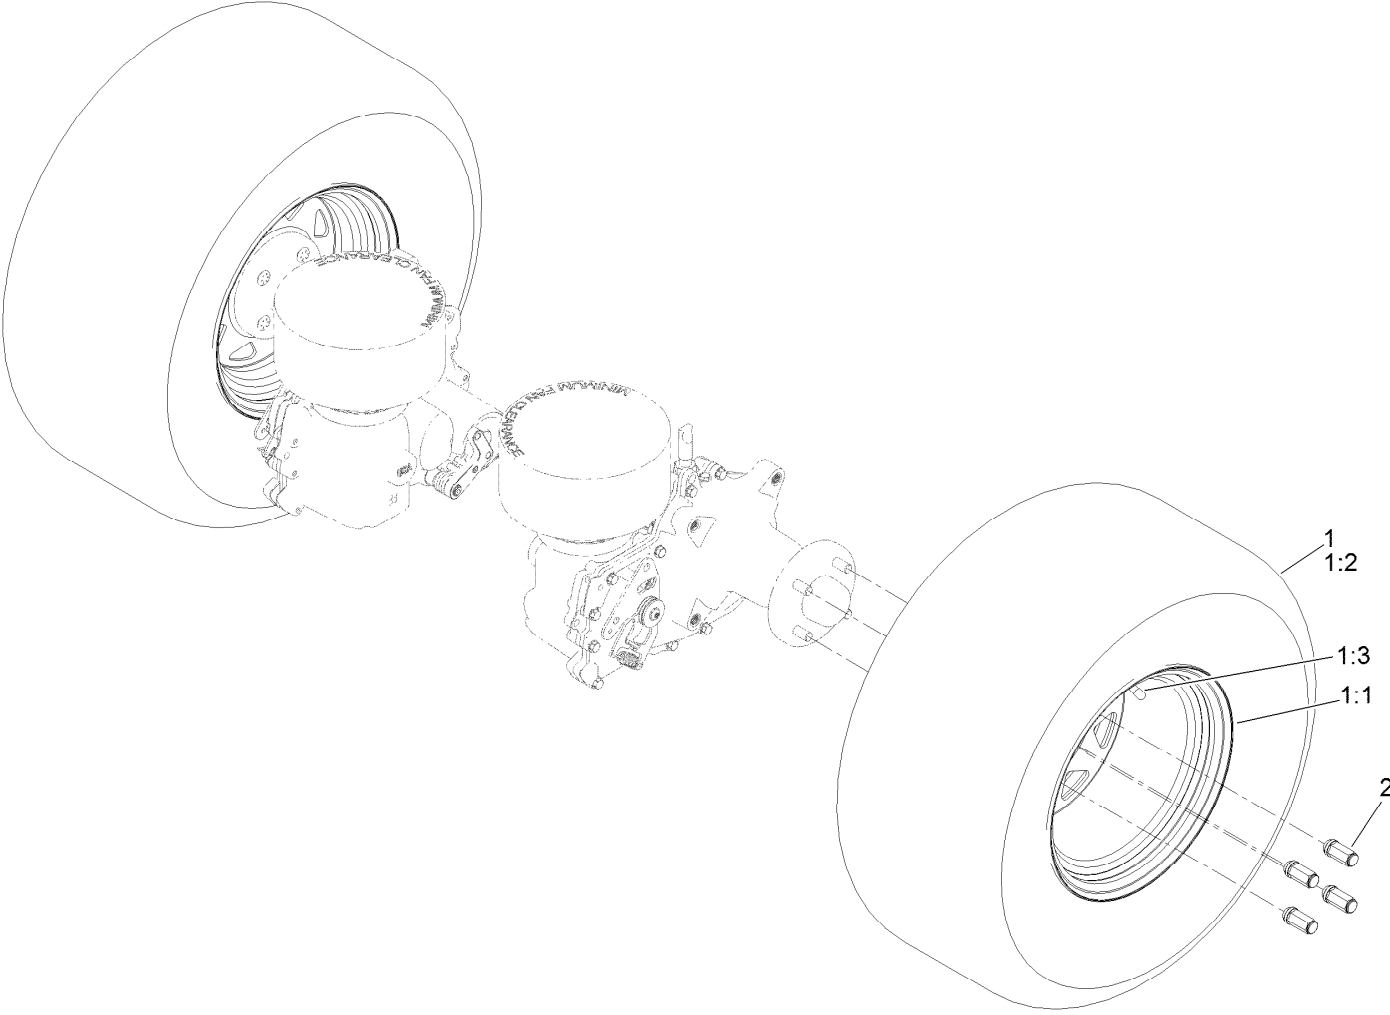

Rear Wheel Assembly