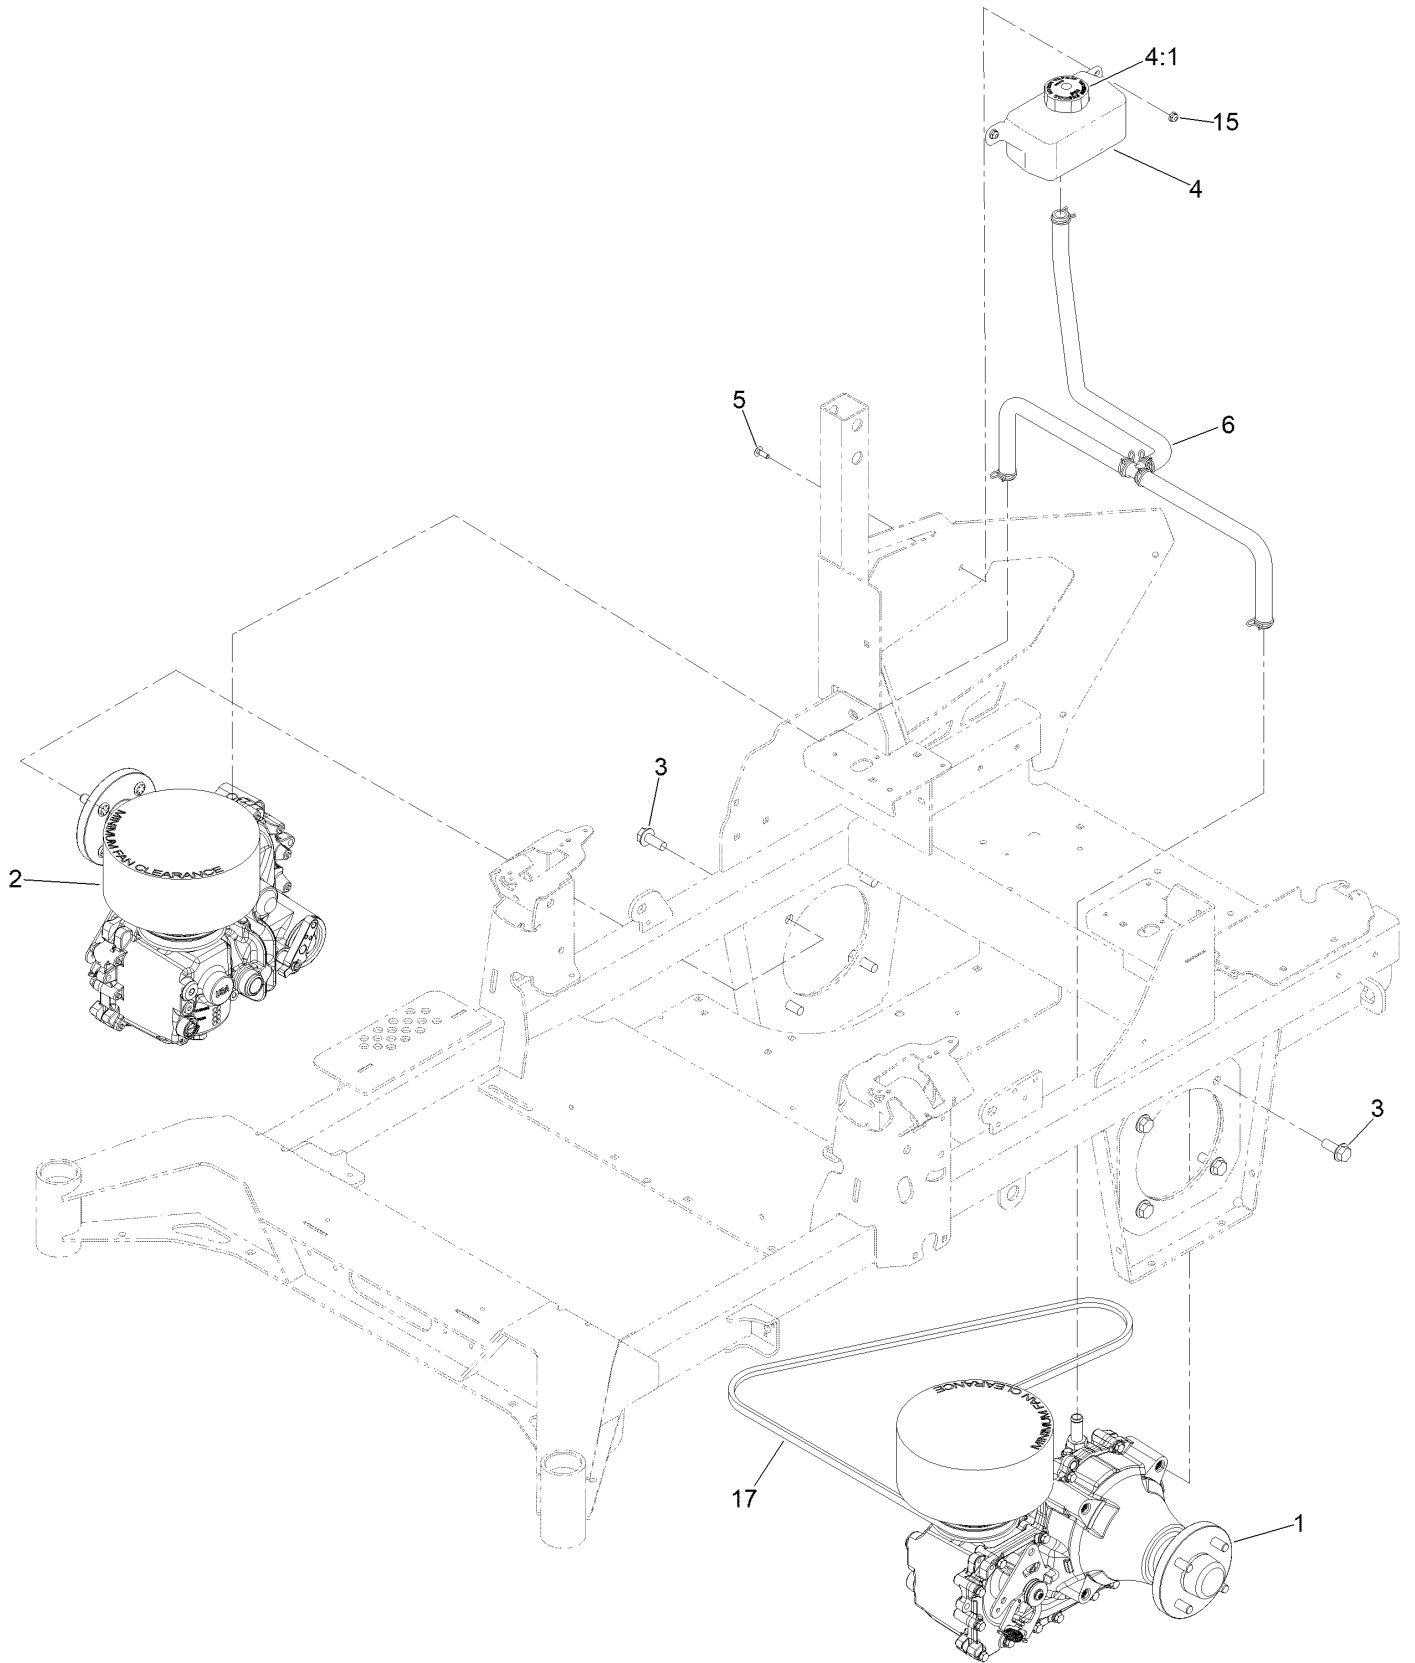

Hydro Assembly

Hydro Assembly (continued)

<i>Ref.</i>	<i>Part Number</i>	<i>Qty.</i>	<i>Description</i>	<i>Ref.</i>	<i>Part Number</i>	<i>Qty.</i>	<i>Description</i>
1	138-6076	1	LH Transaxle ASM	5	3229-28	2	Screw-CARR
2	138-6077	1	RH Transaxle ASM	6	140-1225	1	ASM-Hose, Hydraulic
3	3234-38	8	Screw-HHF	15	104-7201	2	Nut-HF, NI
4	119-9908	1	Hydraulic Reservoir ASM	17	126-9835	1	Belt-V
4:1	109-3320	1	Cap-Reservoir, HYD