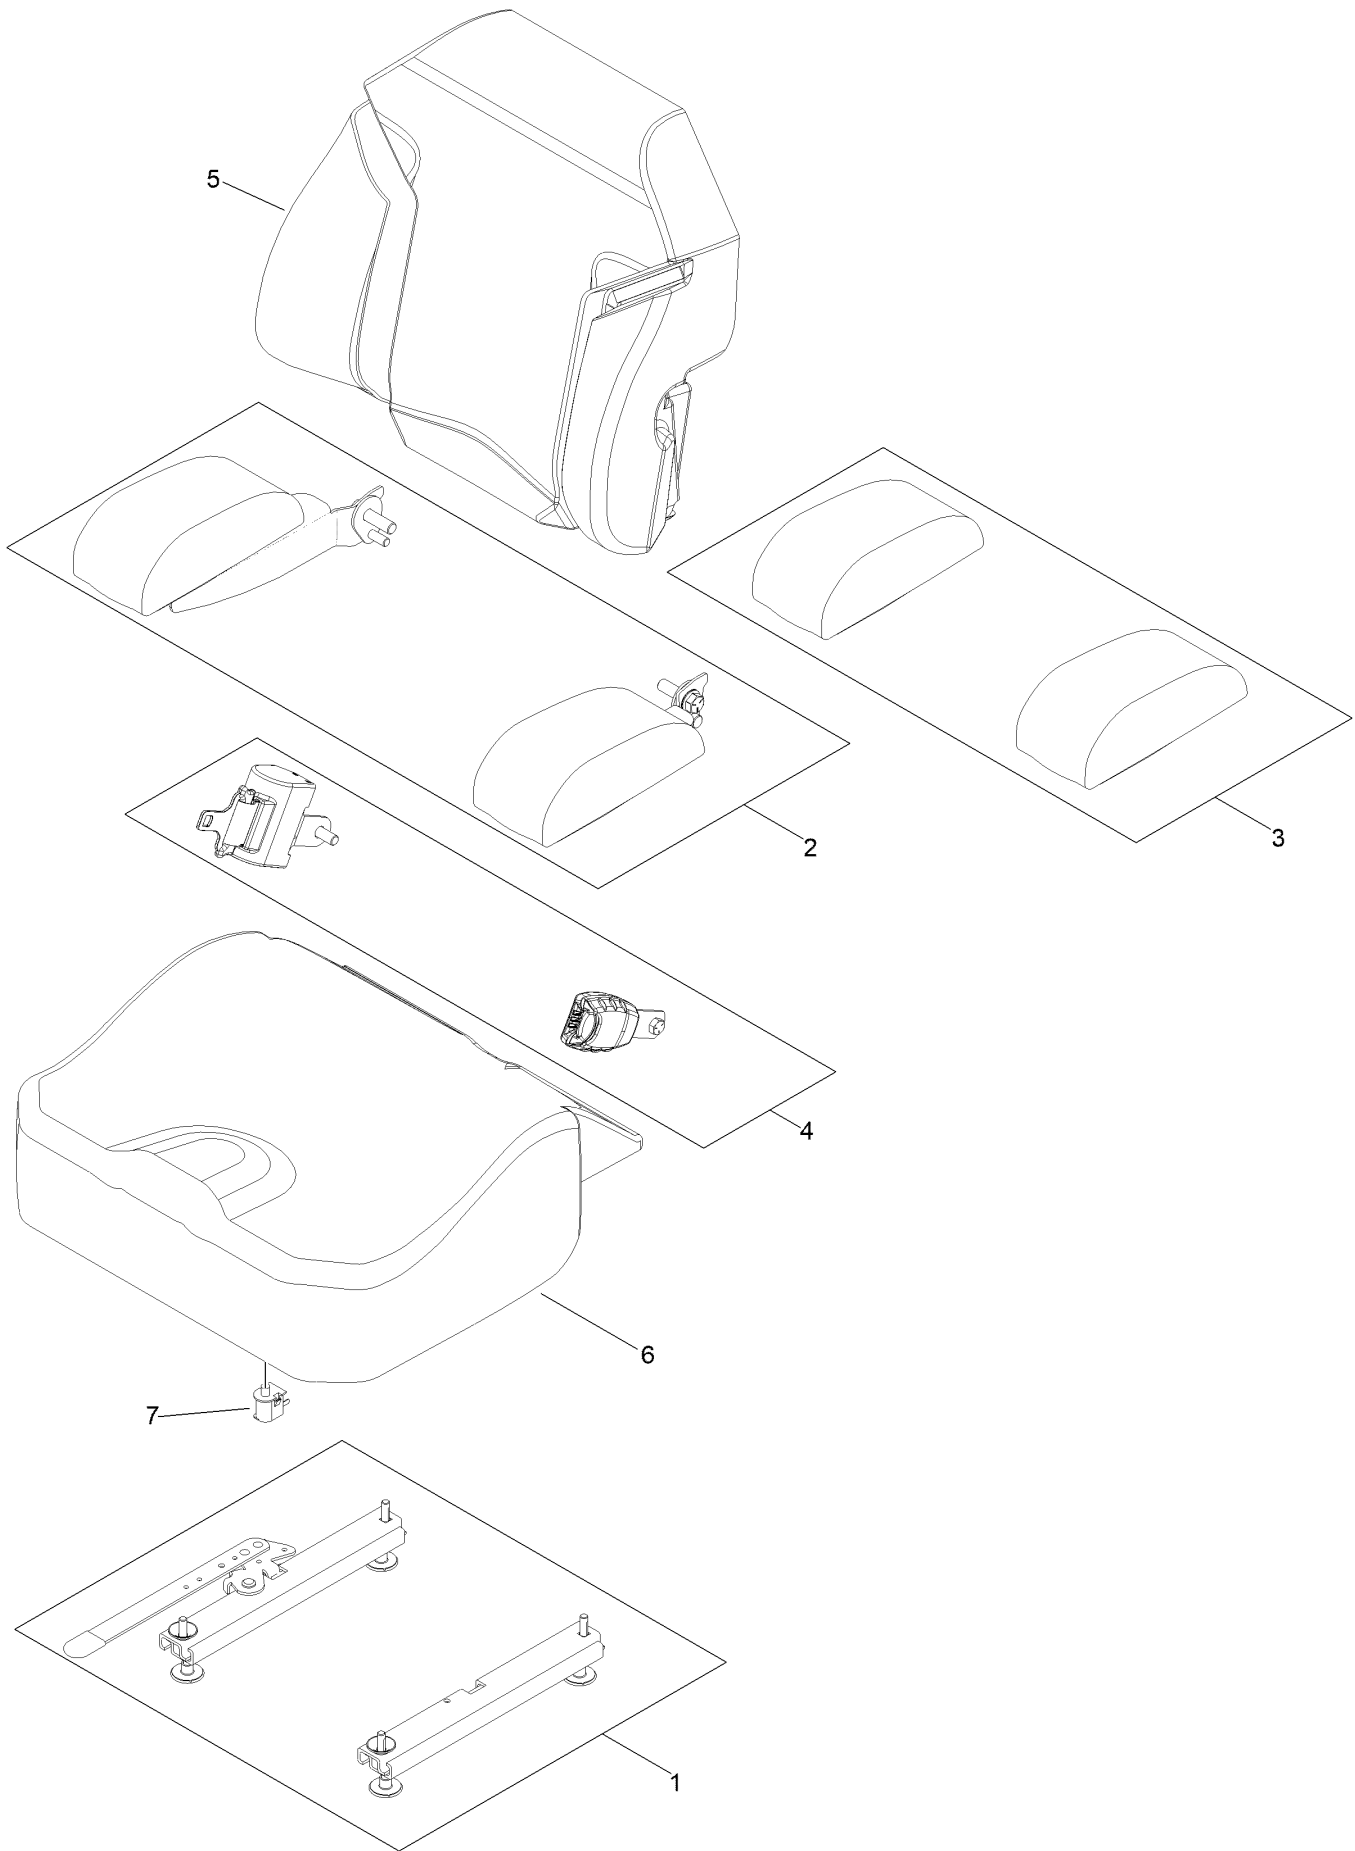

Seat Assembly No. 144-2631

Seat Assembly No. 144-2631 (continued)

<i>Ref.</i>	<i>Part Number</i>	<i>Qty.</i>	<i>Description</i>	<i>Ref.</i>	<i>Part Number</i>	<i>Qty.</i>	<i>Description</i>
1	147-7883	1	Seat Track Kit	5	145-3643	1	Cover-Back, Seat
2	145-3641	1	Armrest Kit	6	145-3644	1	Cover-Bottom, Seat
3	145-3642	1	Pads-Armrest	7	82-2190	1	Switch-Bail
4	130-2854	1	Seat Belt Kit