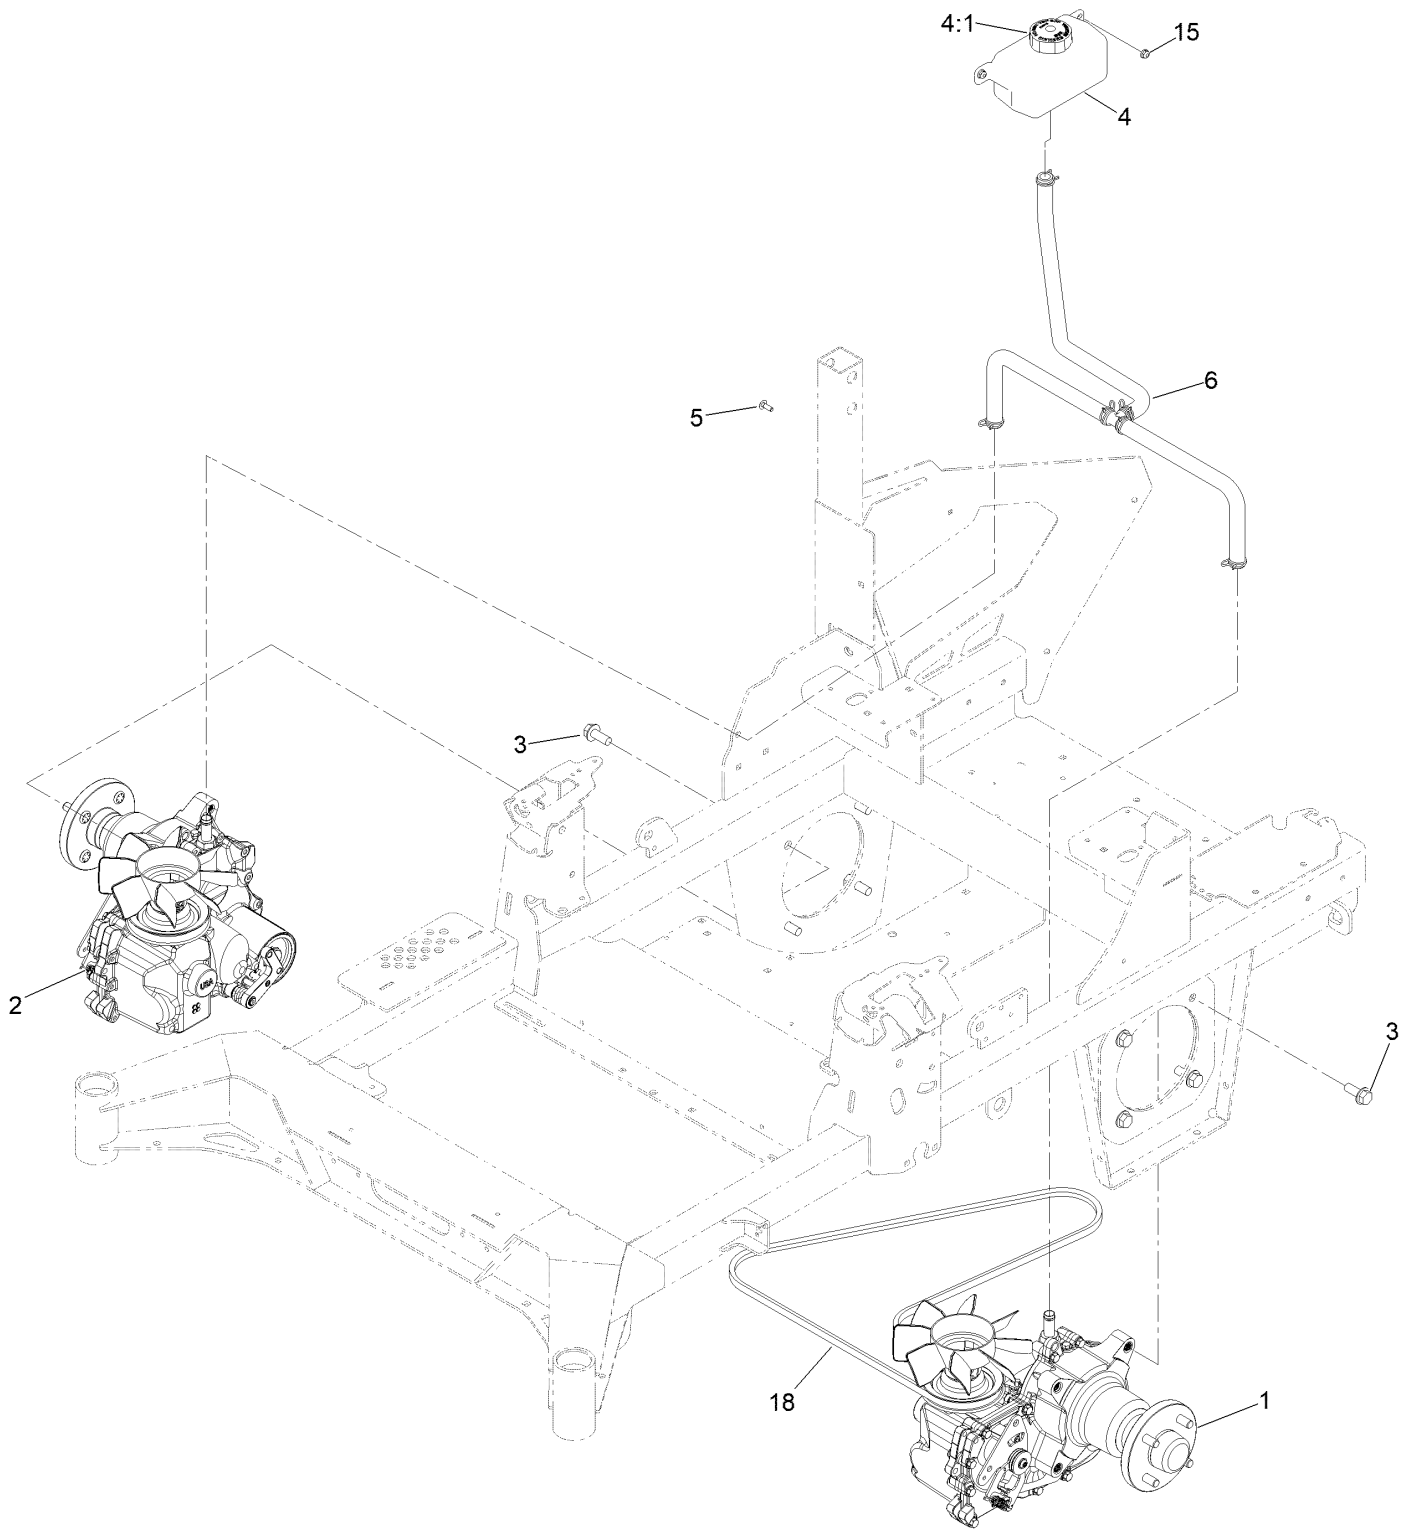

Roll-Over Protection System Assembly No. 139-8062 (continued)

<i>Ref.</i>	<i>Part Number</i>	<i>Qty.</i>	<i>Description</i>	<i>Ref.</i>	<i>Part Number</i>	<i>Qty.</i>	<i>Description</i>
1		1	Upper ROPS ASM ●	5	161-4477	2	Pin-ROPS, ASM
1:2	107-3069	1	Decal-Warning	6	99-5107	6	Nut-Lock
2		1	RH Lower ROPS ASM ●	7	109-5337	2	Bumper-ROPS
3		1	LH Lower ROPS ASM ●	8	109-9505	4	Washer-Spring
4	126-9209	2	Bolt-Shoulder	9	325-13	4	Screw-HH

● Not serviced separately

Hydraulic Drive Assembly