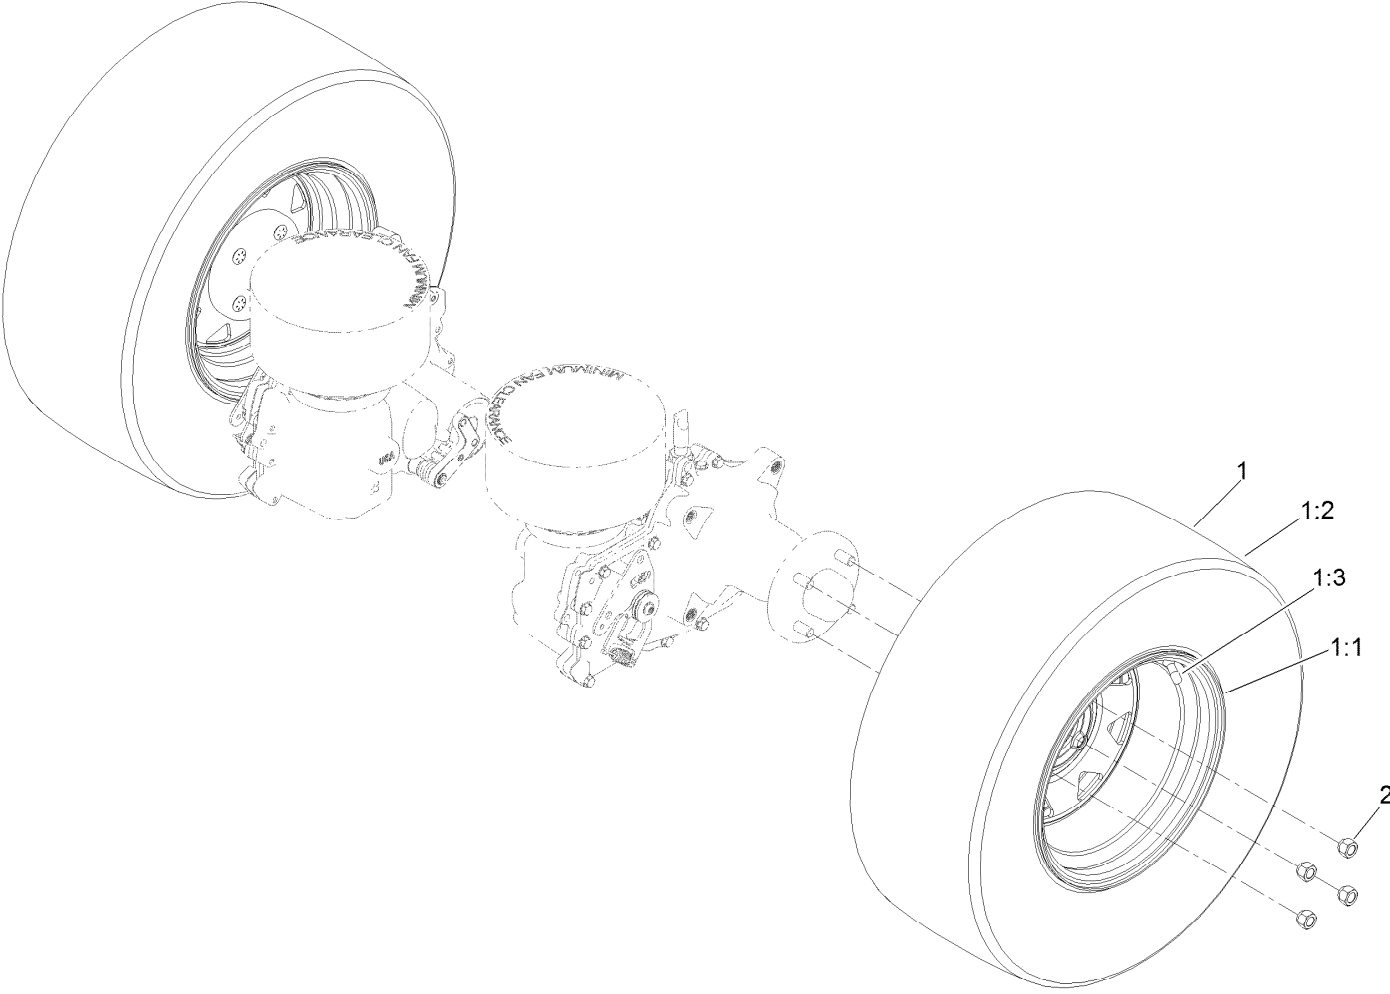

Rear Wheel Assembly