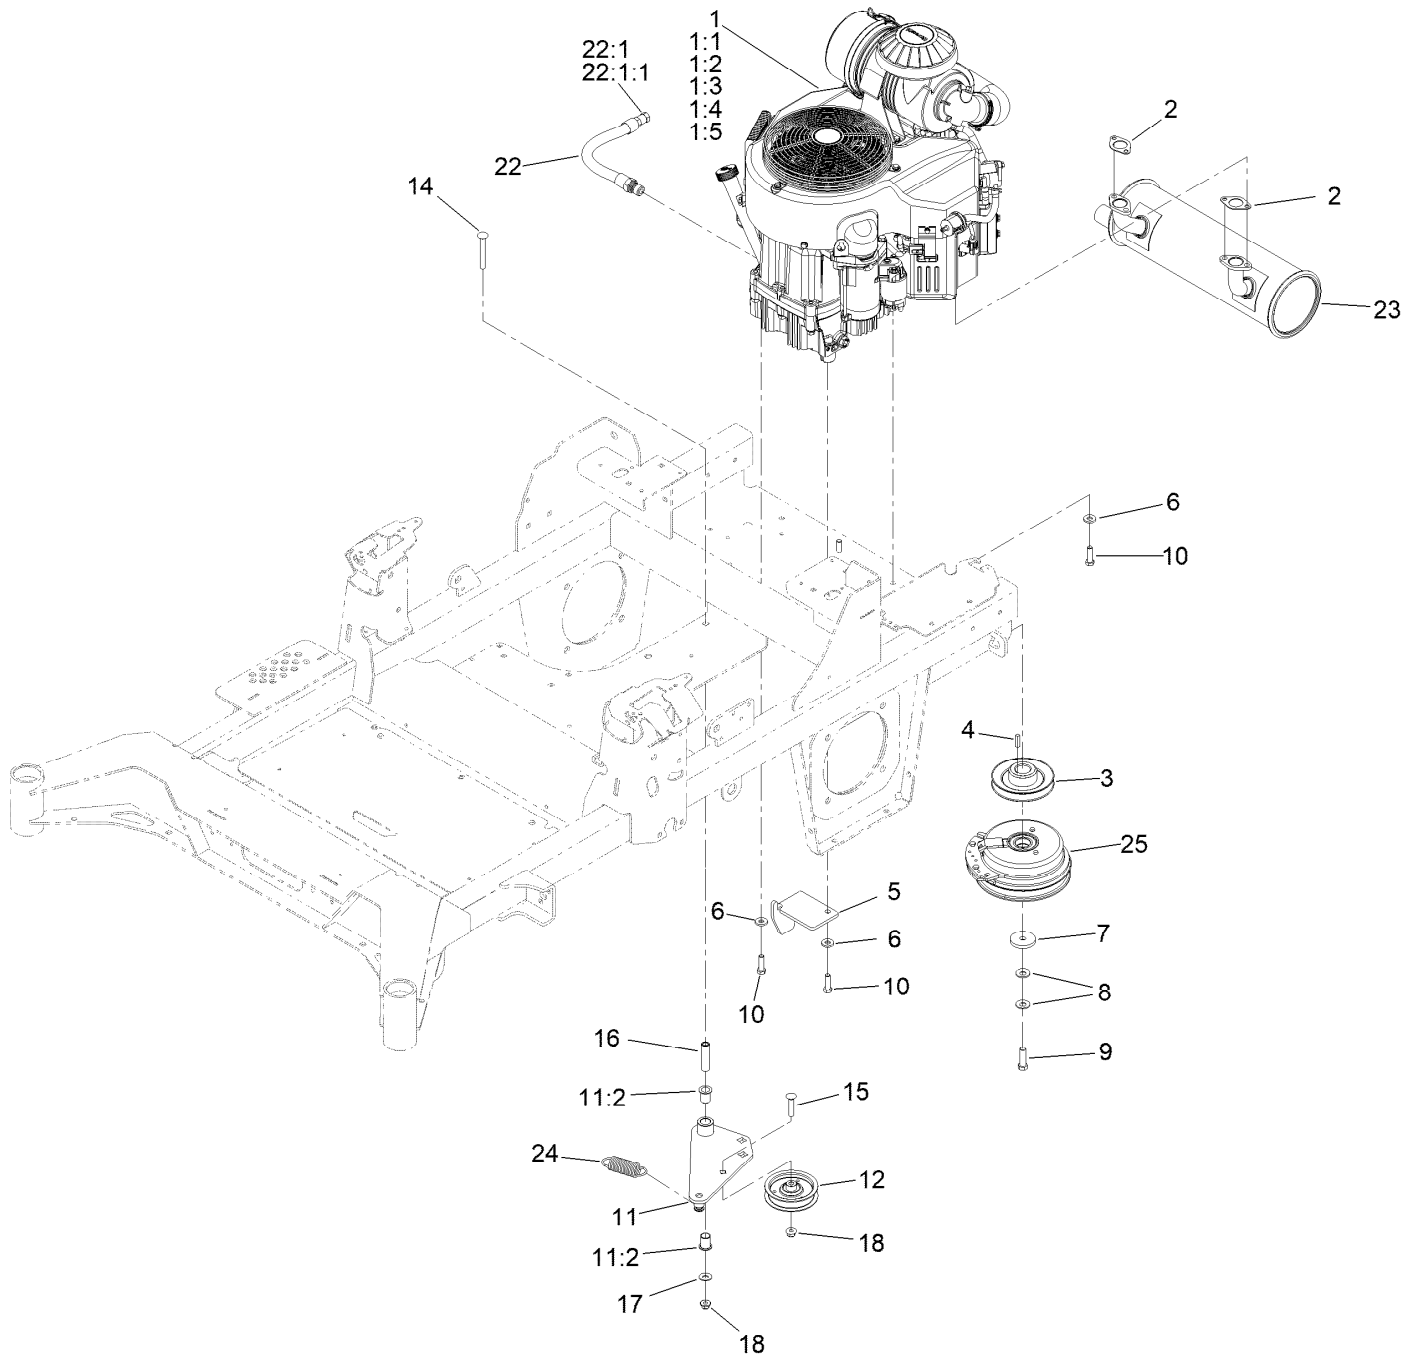

Engine, Clutch and Muffler Assembly

Engine, Clutch and Muffler Assembly (continued)

<i>Ref.</i>	<i>Part Number</i>	<i>Qty.</i>	<i>Description</i>	<i>Ref.</i>	<i>Part Number</i>	<i>Qty.</i>	<i>Description</i>
1		1	Engine-Kawasaki ■▲	11	144-2671	1	Idler Arm ASM
1:1	KW10761	1	Filter-Oil Kaw	11:2	138-2573	2	Bushing-Flange
1:2	142-6949	1	Filter-Fuel	12	140-4964	1	Pulley-Idler, Flat
1:3	119-5945	1	Element-Filter, Air (Inner)	14	3231-42	1	Screw-CARR
1:4	119-5944	1	Element-Filter, Air (Outer)	15	3231-29	1	Screw-CARR
1:5	92-2153	2	Plug-Spark	16	139-6690	1	Bushing, Idler Pivot
2	1-653313	2	Gasket-Exhaust	17	3256-4	1	Washer-Flat
3	139-6702	1	Sheave, W/Hub	18	104-8301	2	Nut-HF, NI
4	1-807259	1	Key	22	116-4924	1	Engine Oil Drain Hose ASM
5	140-1190	1	Anchor-Clutch	22:1	353-508	1	Plug-HH ●
6	98-5975	4	Washer-Belleville	22:1:1	237-42	1	O-Ring
7	109-6919	1	Washer-Plain	23	139-1079	1	Muffler
8	1-603610	2	Washer-Spring	24	1-653331	1	Spring-Idler
9	109-9761	1	Screw-HH	25	116-1947	1	Clutch
10	323-7	4	Screw-HH				

● Torque to 24-26 ft-lb
▲ Obtain parts from www.kawpower.com

■ Not serviced separately