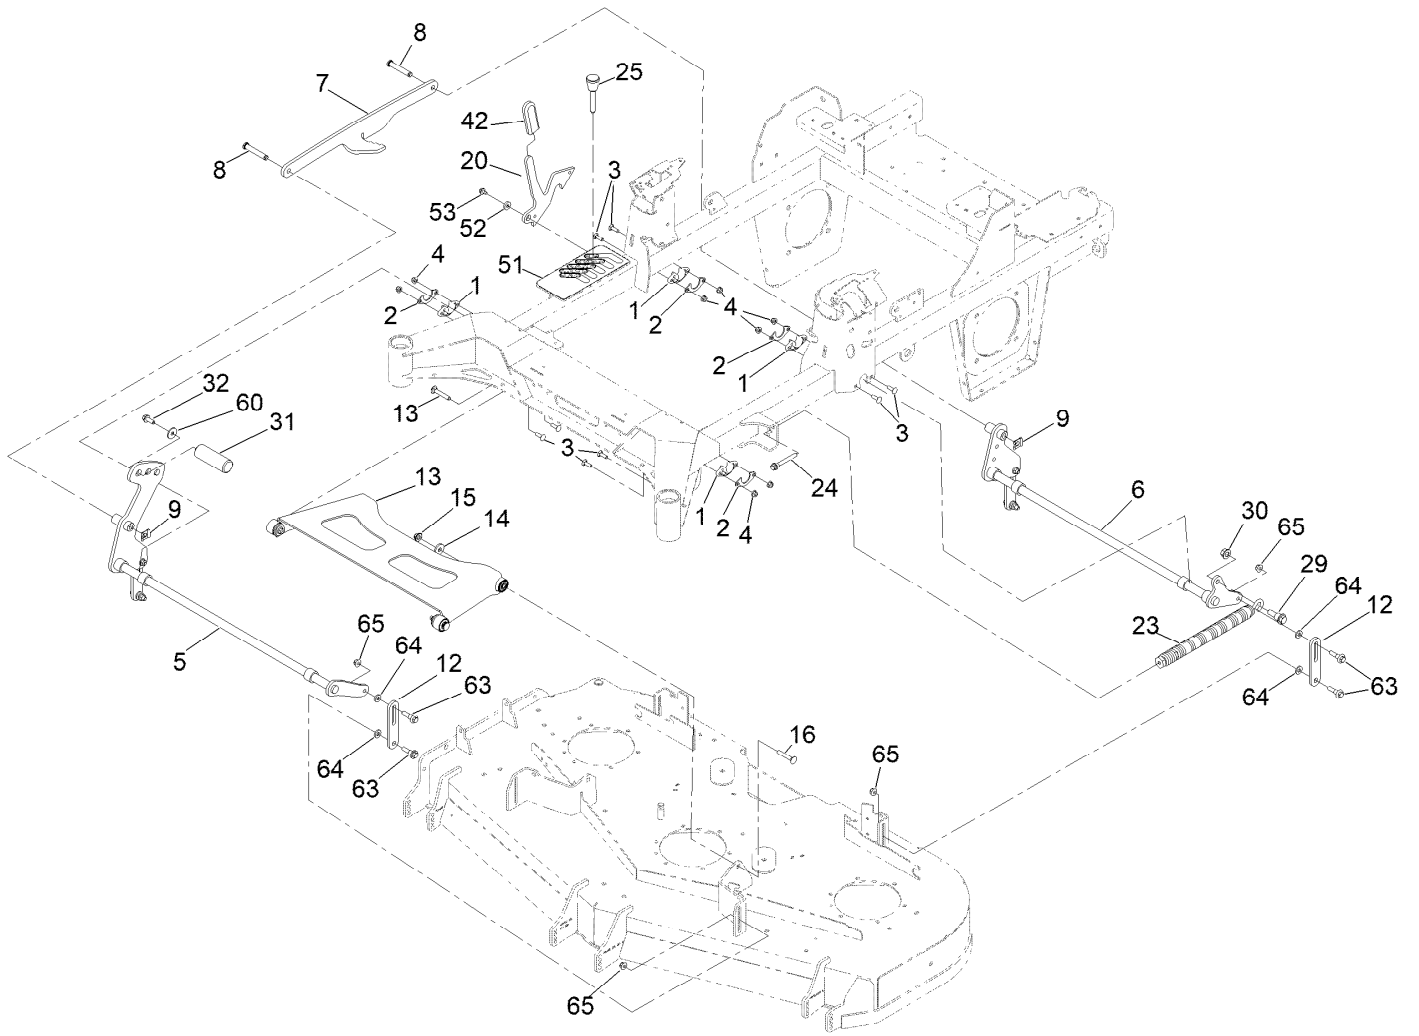

Deck Lift Assembly

Deck Lift Assembly (continued)

<i>Ref.</i>	<i>Part Number</i>	<i>Qty.</i>	<i>Description</i>	<i>Ref.</i>	<i>Part Number</i>	<i>Qty.</i>	<i>Description</i>
1	139-5872	4	Bearing-Flange	23	116-0886	1	Spring-Extension
2	116-2887	4	Gusset-Lift, Deck	24	92-7674	1	Bolt-Shoulder
3	3230-22	8	Screw-CARR	25	126-5401	1	Pin-HOC
4	104-8300	8	Nut-HF, NI	29	116-0780	1	Screw-Shoulder, HHF
5	139-8050-03	1	Front Deck Lift Shaft ASM	30	99-5107	1	Nut-Lock
6	140-4975-03	1	Shaft-Lift, Deck	31	147-7949	1	Pedal-Foot Lift
7	126-4639-03	1	Link-HOC	32	3234-42	1	Screw-HHF
8	126-9181	2	Pin-Clevis	42	132-4749	1	Grip-Lever
9	138-8491	2	Clip-Pin	51	139-6699	1	Decal-HOC
12	145-5702-03	4	Link-Lift, Deck	52	104-7658	1	Spacer
13	140-1179	1	Deck Strut W/ Bushings ASM	53	9266934	1	Screw
14	1-373034	2	Washer	60	2844	1	Washer
15	109-6658	2	Nut-Flange, NI	63	130-0742	8	Bolt-Shoulder
16	3231-7	2	Screw-CARR	64	43-0940	8	Spacer
20	145-8475-03	1	Plate-Transport Lock	65	104-8301	8	Nut-HF, NI