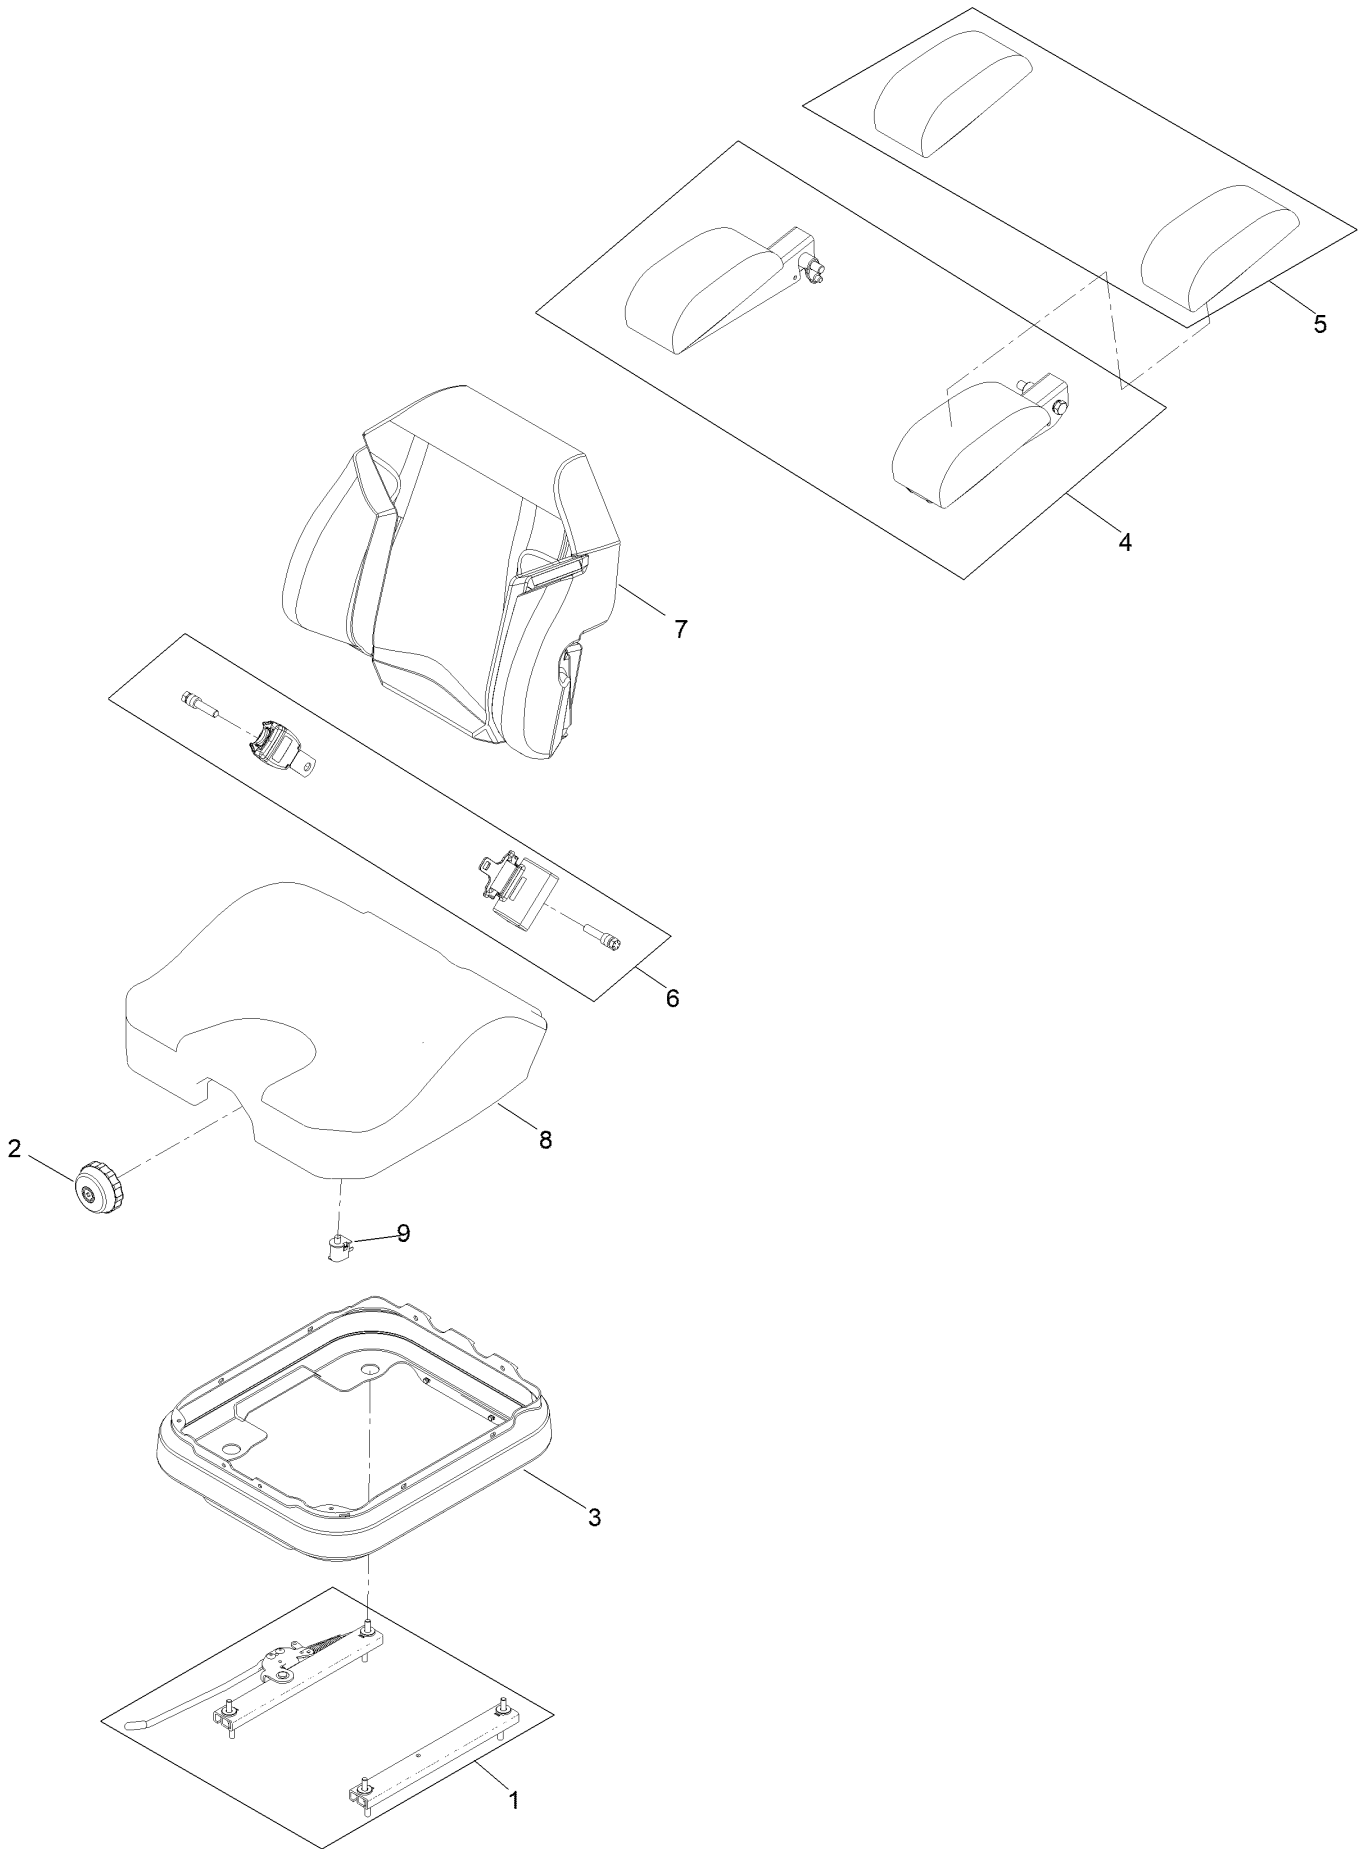

Seat Mount Assembly (continued)

<i>Ref.</i>	<i>Part Number</i>	<i>Qty.</i>	<i>Description</i>	<i>Ref.</i>	<i>Part Number</i>	<i>Qty.</i>	<i>Description</i>
1	140-1165-03	1	Pan-Seat [black]	14	5-0652	4	Spacer
4	104-8300	6	Nut-HF, NI	15	144-2632	1	Seat ASM-Suspension
5	144-2669	1	Decal-Service Aid	16	109-9233	1	Bumper-Push-In, Rubber
7	147-2436-03	1	Plate-Tank Retainer, Rear	17	147-4987-03	1	Plate-Tank Retainer, Front
8	3230-23	2	Bolt-CARR	18	130-0733	2	Pad-Rubber
10	138-9753	6	Screw	19	147-4954-01	1	Plate-Backer
12	135-0505	4	Bumper-Seat	20	130-8451	2	Rivet-Trifold
13	1-543286	1	Grommet				

Seat Assembly No. 144-2632