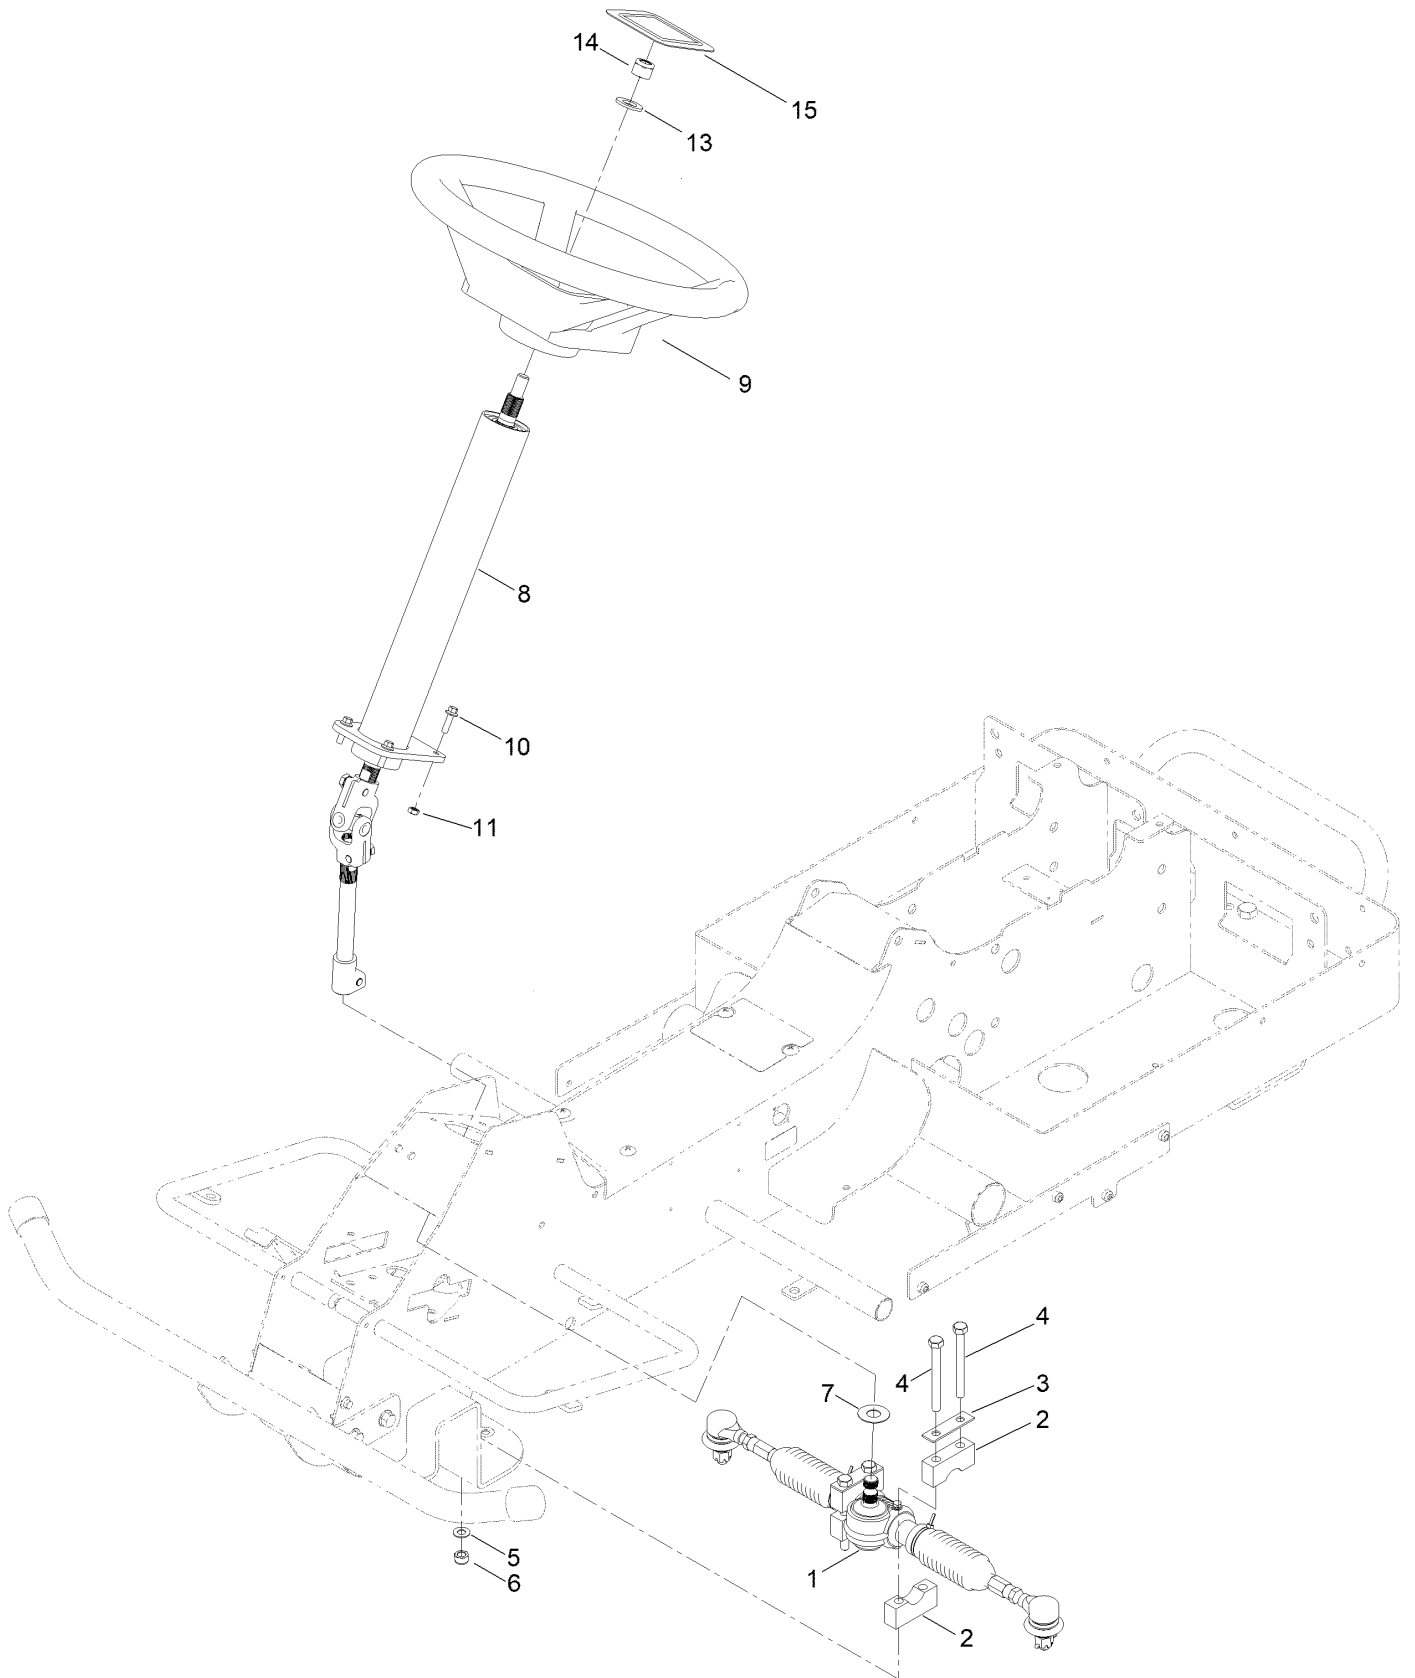

Steering Assembly

Steering Assembly (continued)

<i>Ref.</i>	<i>Part Number</i>	<i>Qty.</i>	<i>Description</i>	<i>Ref.</i>	<i>Part Number</i>	<i>Qty.</i>	<i>Description</i>
1	134-6201	1	Steering Rack ASM	8	134-6202	1	Steering Rod ASM
2	134-5849	4	Mounting Block, Steering Rack	9	134-7189	1	Steering Wheel
3	134-5850	2	Plate, Mounting Block	10	134-5864	4	Bolt
4	ZBH1H080U	4	Bolt	11	134-5865	4	Nut
5	ZWP1H000U	4	Washer-Plain	13	09488	1	Washer
6	09441	4	Nut-Hex, NI	14	ZNN1L000U	1	Nut-Nyloc
7	134-5855	1	Washer	15	134-7188	1	Cover, Steering Wheel