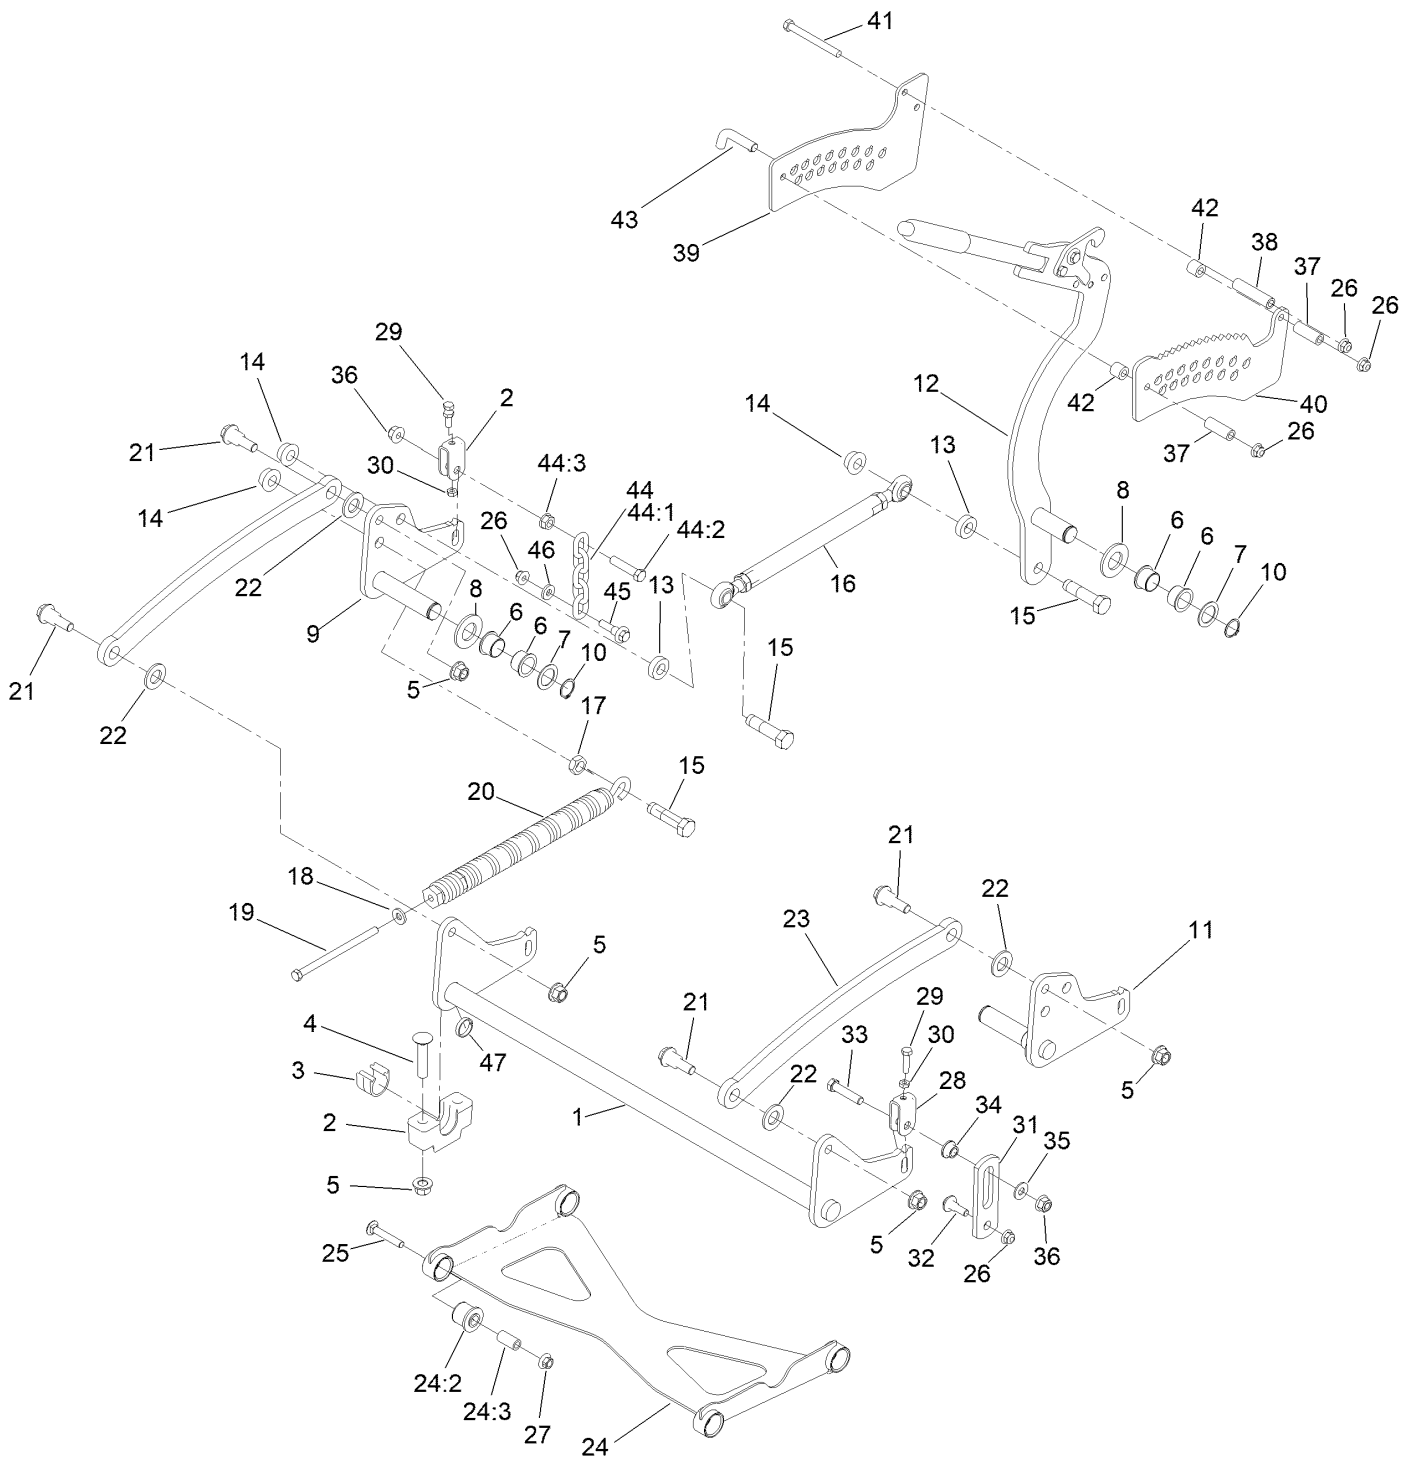

Deck Lift Assembly

Deck Lift Assembly (continued)

<i>Ref.</i>	<i>Part Number</i>	<i>Qty.</i>	<i>Description</i>	<i>Ref.</i>	<i>Part Number</i>	<i>Qty.</i>	<i>Description</i>
1	120-8405-01	1	Shaft-Cross, Front	25	3231-7	4	Screw-CARR
2	109-9409	2	Support-Bearing, Cross Shaft (Front)	26	104-8301	7	Nut-HF, NI
3	109-9410	2	Bearing-Cross Shaft, Front	27	32128-19	4	Nut-HF Lock, Large Flg
4	116-1700	4	Bolt-CARR	28	109-9066	4	Yoke-Adjust, Deck
5	99-5107	8	Nut-Lock	29	322-47	4	Screw-HH
6	127-0369	6	Bushing	30	3218-2	8	Nut-Hex Jam
7	10-8110	3	Washer-Thrust	31	130-6589	2	Link-Lift
8	3256-62	3	Washer-Flat	32	109-9840	2	Screw-Shoulder, HHF
9	127-0616-01	1	Arm-Lift, Rear (RH)	33	109-9065	2	Screw-HH
10	32151-29	3	Ring-Retaining	34	116-2428	2	Bushing-Flanged
11	127-0615-01	1	Arm-Lift, Rear (LH)	35	3256-4	2	Washer-Flat
12	161-6735	1	HOC Lever ASM	36	3296-48	4	Nut-Hex
13	119-6223	2	Washer	37	95-6448	2	Spacer
14	138-4932	3	Nut-Hex Flg	38	138-1111	1	Spacer
15	138-4931	3	Screw-Lock	39	132-7581	1	HOC Plate And Decal ASM
16	130-6615	1	HOC Link ASM	40	138-4887	1	Plate-HOC, Inner
17	3218-6	1	Nut-Jam	41	116-4701	3	Screw-HHF
18	98-5975	1	Washer-Belleville	42	121-1760	2	Spacer
19	323-58	1	Bolt-TAP, HH	43	116-5584	1	Pin-HOC
20	116-0886	1	Spring-Extension	44	116-0756	2	Deck Lift Chain ASM
21	116-0780	4	Screw-Shoulder, HHF	44:1	1-633447	1	Chain-Lift, Deck
22	3256-28	4	Washer-Flat	44:2	109-9065	1	Screw-HH
23	127-1948-03	2	Link-Lift	44:3	32128-37	1	Nut-HF
24	137-4129	1	Deck Strut ASM	45	130-0742	2	Bolt-Shoulder
24:2	137-4108	4	Bushing-Rubber	46	43-0940	2	Spacer
24:3	108-6544	4	Spacer	47	133-1431	1	Spacer-Split