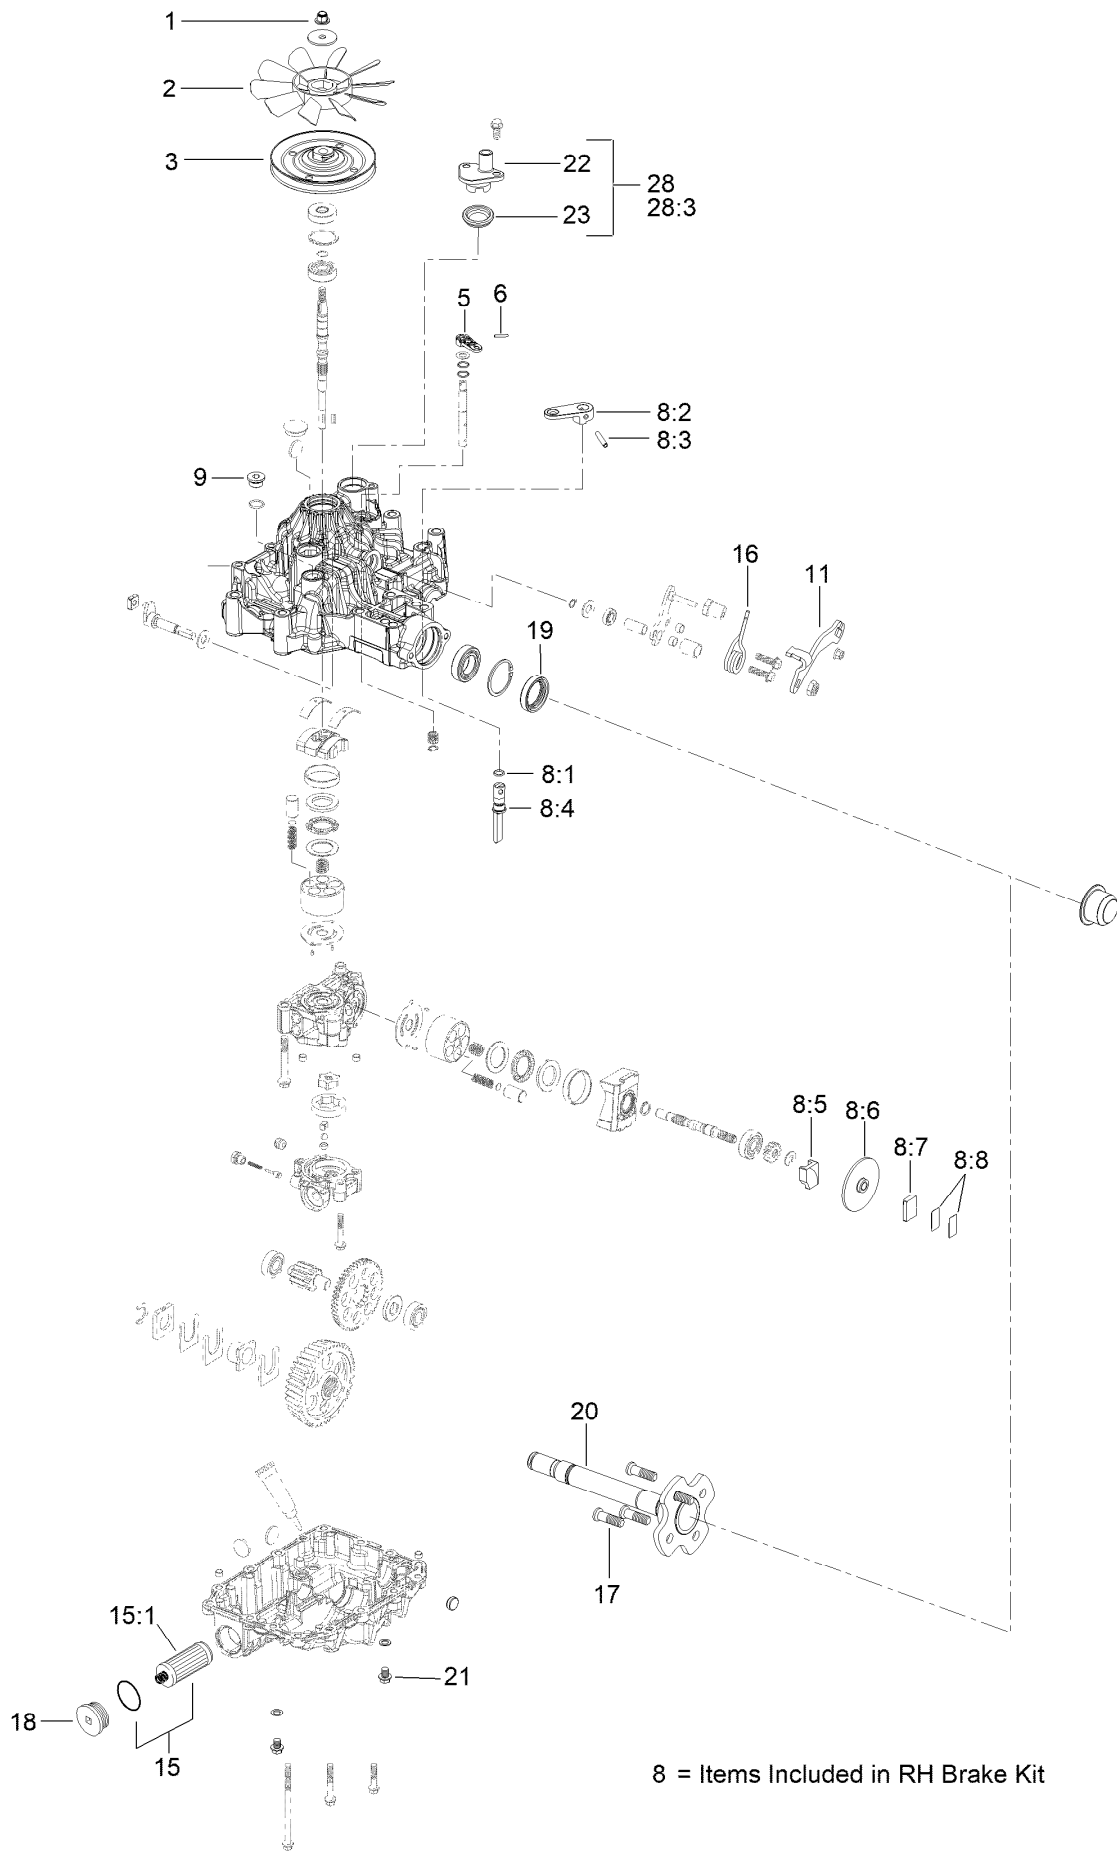

RH Transmission Assembly No. 138-5839