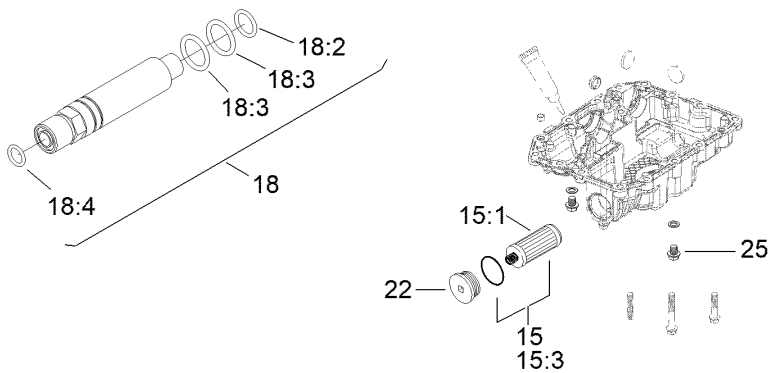

LH Transmission Assembly No. 161-6674

8 = Items Included in RH Brake Kit