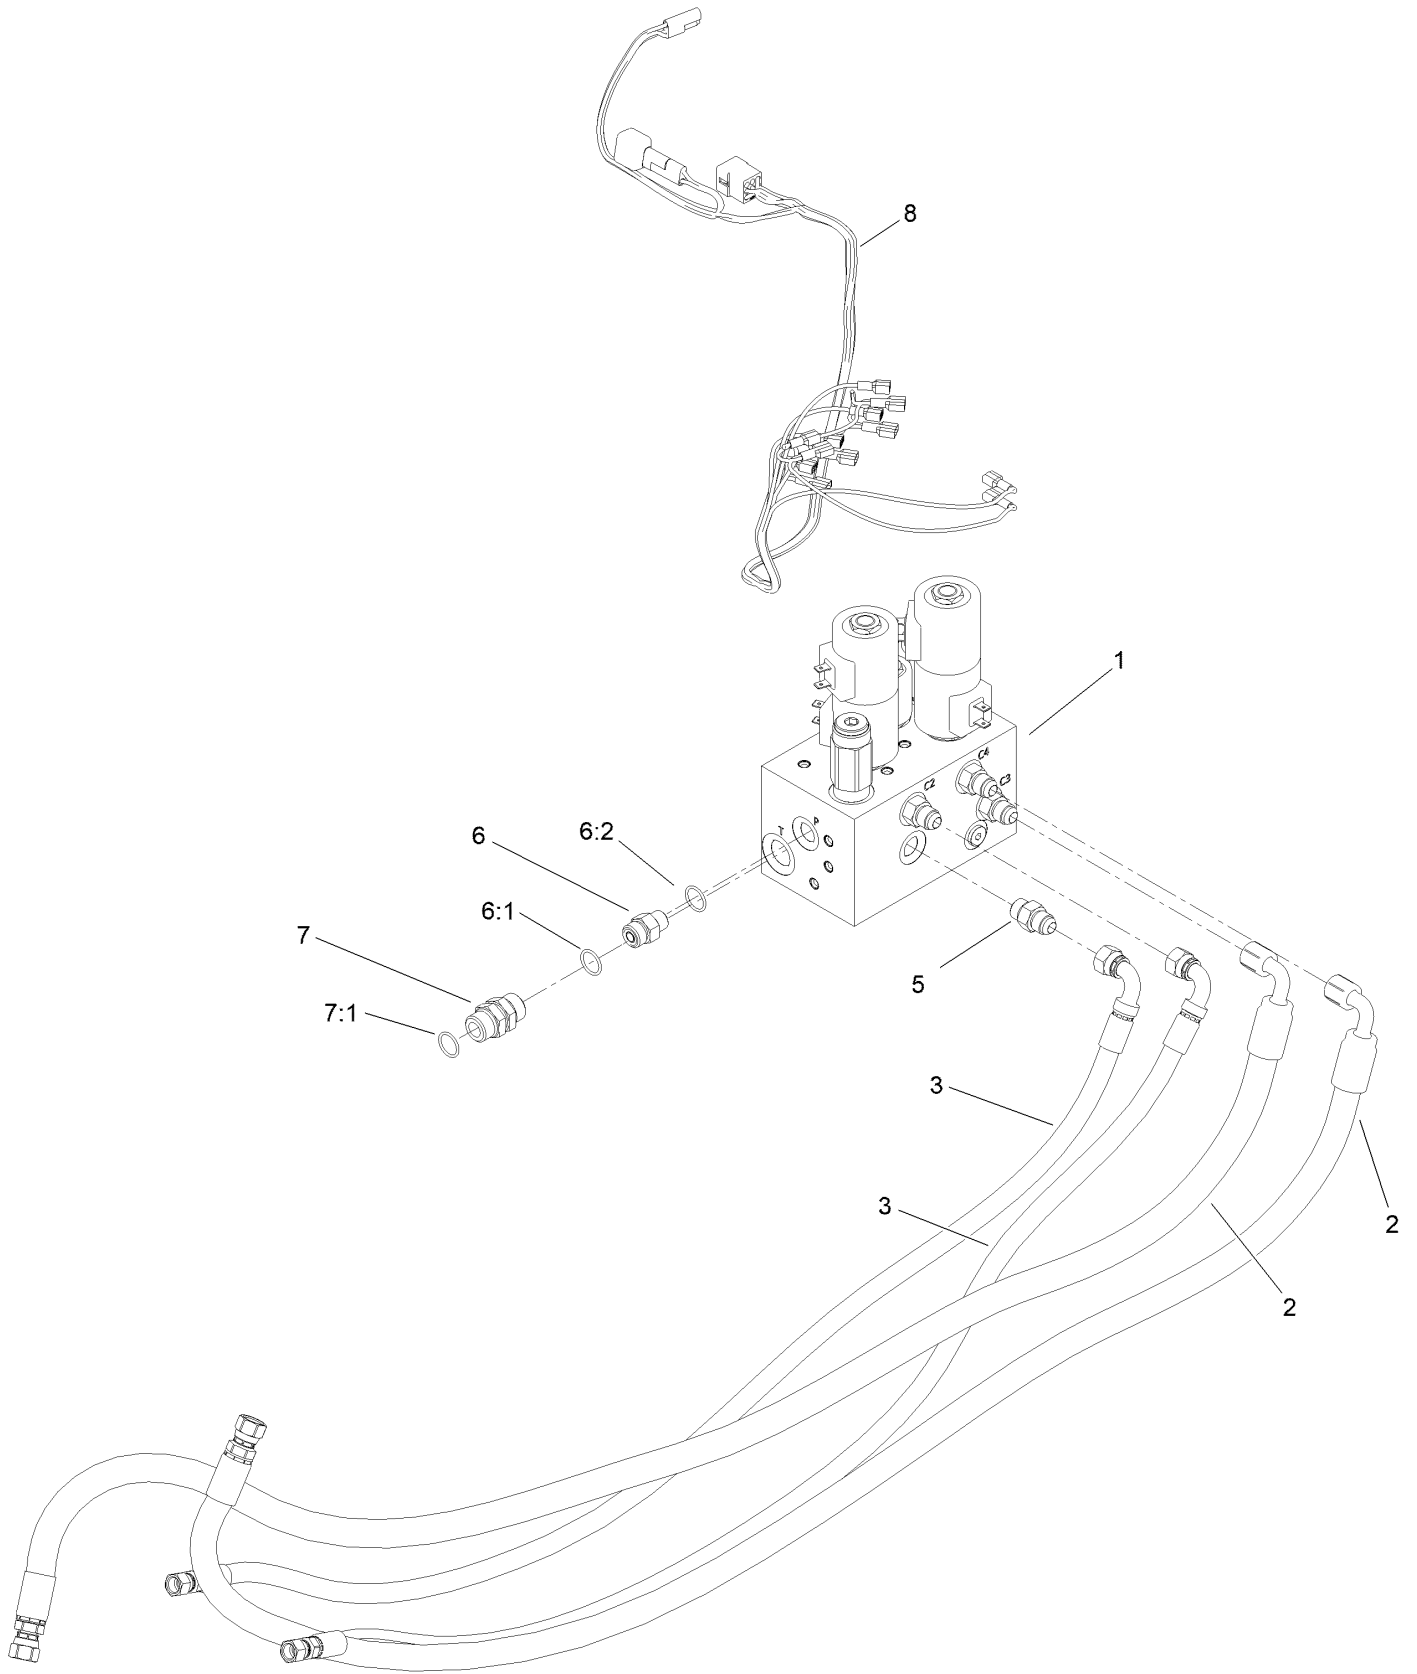

Low Flow Manifold Assembly

Low Flow Manifold Assembly (continued)

<i>Ref.</i>	<i>Part Number</i>	<i>Qty.</i>	<i>Description</i>	<i>Ref.</i>	<i>Part Number</i>	<i>Qty.</i>	<i>Description</i>
1	147-0211	1	Manifold, Gs Low Flow	6:1	237-22	1	O-Ring
2	HYD13940	2	Hose,3/8FJIC X 3/8FJIC90 X 50	6:2	237-42	1	O-Ring
3	HYD13939	2	Hose,1/4FJIC X 3/8FJIC90 X 37	7	95-3209	1	Fitting-Thread, Straight
5	HYD13932	4	Fitting-Straight	7:1	237-79	2	O-Ring
6	340-2	1	Fitting-Straight	8	MSC13819	1	Control Harness, Grandstand