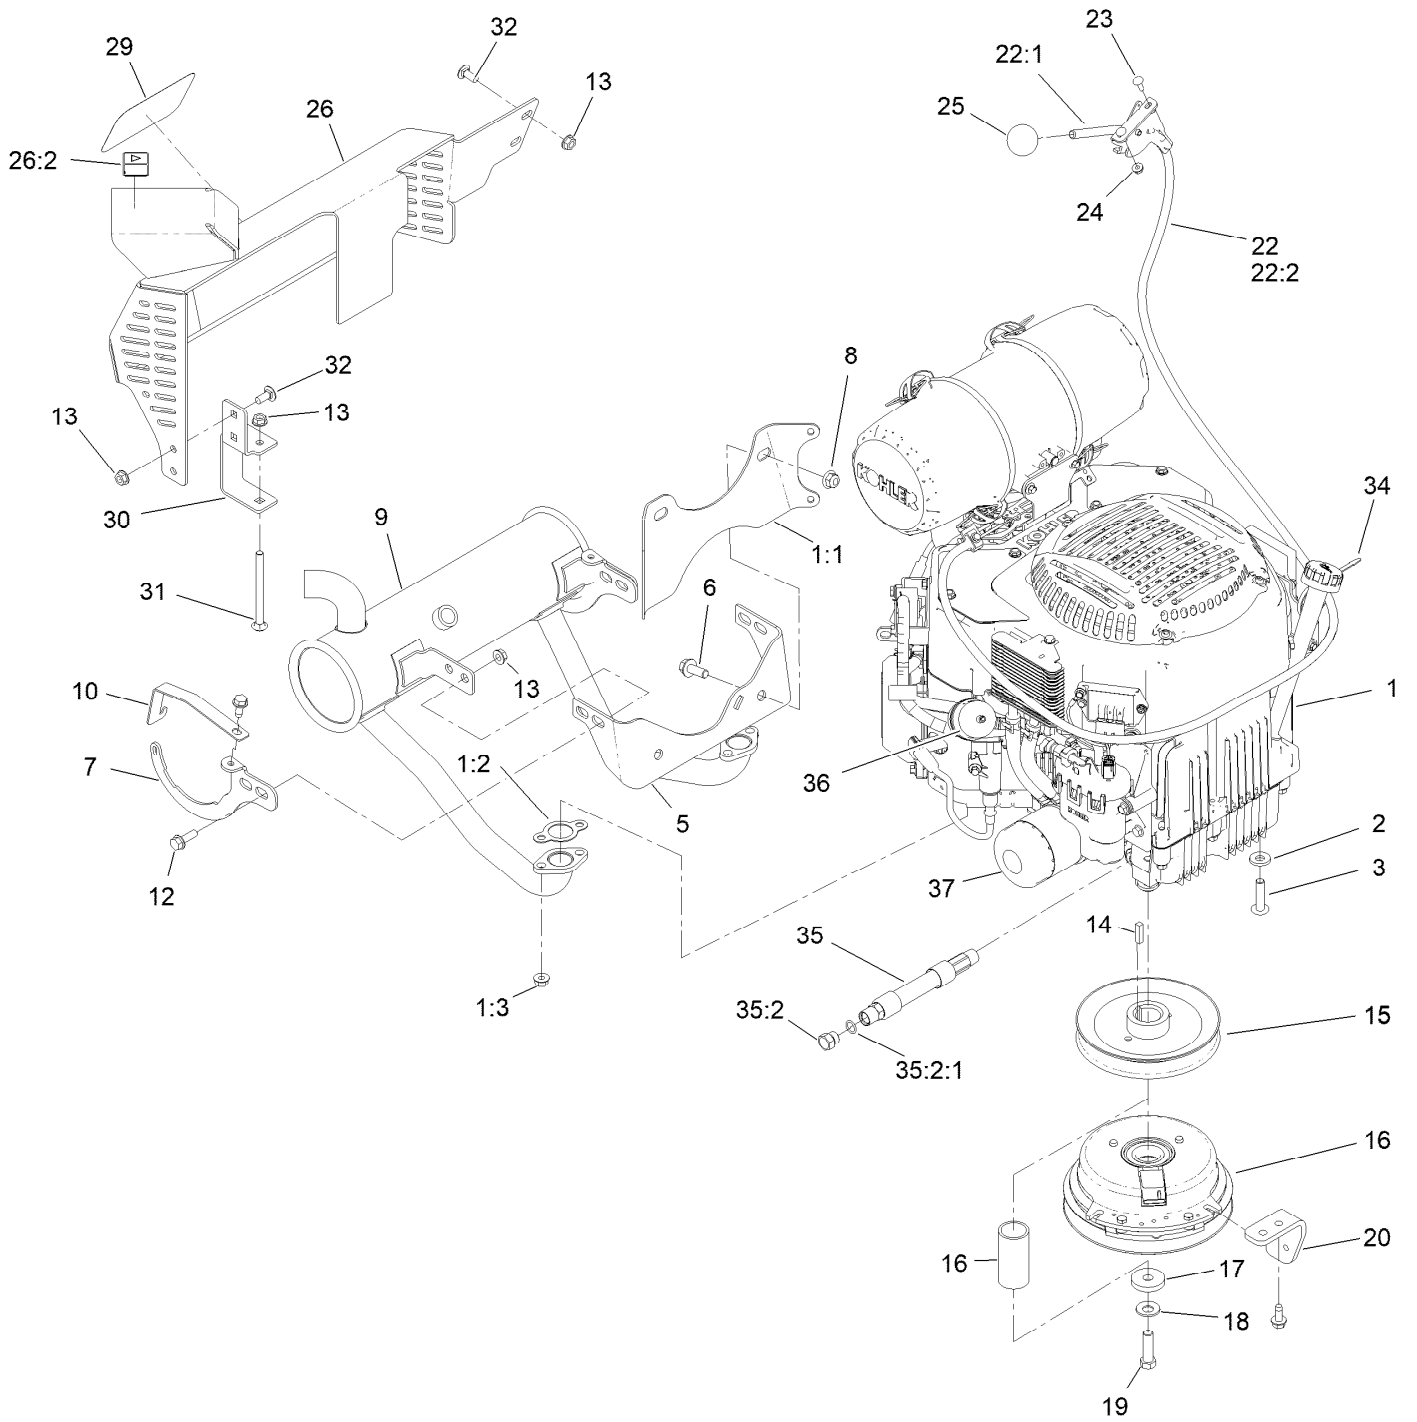

Engine Assembly

Engine Assembly (continued)

<i>Ref.</i>	<i>Part Number</i>	<i>Qty.</i>	<i>Description</i>	<i>Ref.</i>	<i>Part Number</i>	<i>Qty.</i>	<i>Description</i>
1		1	Engine-Kohler, Ecv749 ●■	20	131-3586-03	1	Stop-Clutch
1:1	131-7400	1	Bracket-Muffler	22	147-1664	1	Throttle ASM
1:2	110-6697	2	Gasket-Exhaust	22:1	145-6187	1	Lever-Control
1:3	68-9400	4	Nut-Flange	22:2	147-1674	1	Cable-Throttle
2	98-5975	4	Washer-Belleville	23	1-807533	2	Bolt-CARR
3	126-0983	4	Screw-BHTF	24	32128-17	2	Nut-Lock, Flange
5	132-1168	1	Bracket-Muffler	25	1-603175	1	Knob-Ball
6	3234-42	2	Screw-HHF	26	131-3550	1	Muffler Guard ASM
7	133-4613	2	Support-Muffler	26:2	106-5517	1	Decal-Warning
8	104-8301	2	Nut-HF, NI	29	94-2579	1	Decal
9	133-4634	1	Muffler-Kohler	30	131-3530-03	1	Bracket-Mounting, Guard
10	133-4639	2	Bracket-Muffler, Koh	31	106-9758	1	Screw-CARR
12	3234-17	4	Screw-HHF	32	3230-23	4	Bolt-CARR
13	32128-25	9	Nut-HF	34	3290-378	1	Tie-Cable
14	1-807259	1	Key	35	133-4657	1	Hose ASM
15	120-8498	1	Pulley	35:2	353-508	1	Plug-HH
16	139-7910	1	Clutch-200Cms	35:2:1	237-42	1	O-Ring
17	1-543610	1	Washer-Flat	36	94-9695	1	Filter-Fuel
18	1-603610	1	Washer-Spring	37	98020	1	Filter-Oil
19	3212-6	1	Screw-HH				

● Not serviced separately

■ Obtain parts from www.kohlerplus.com