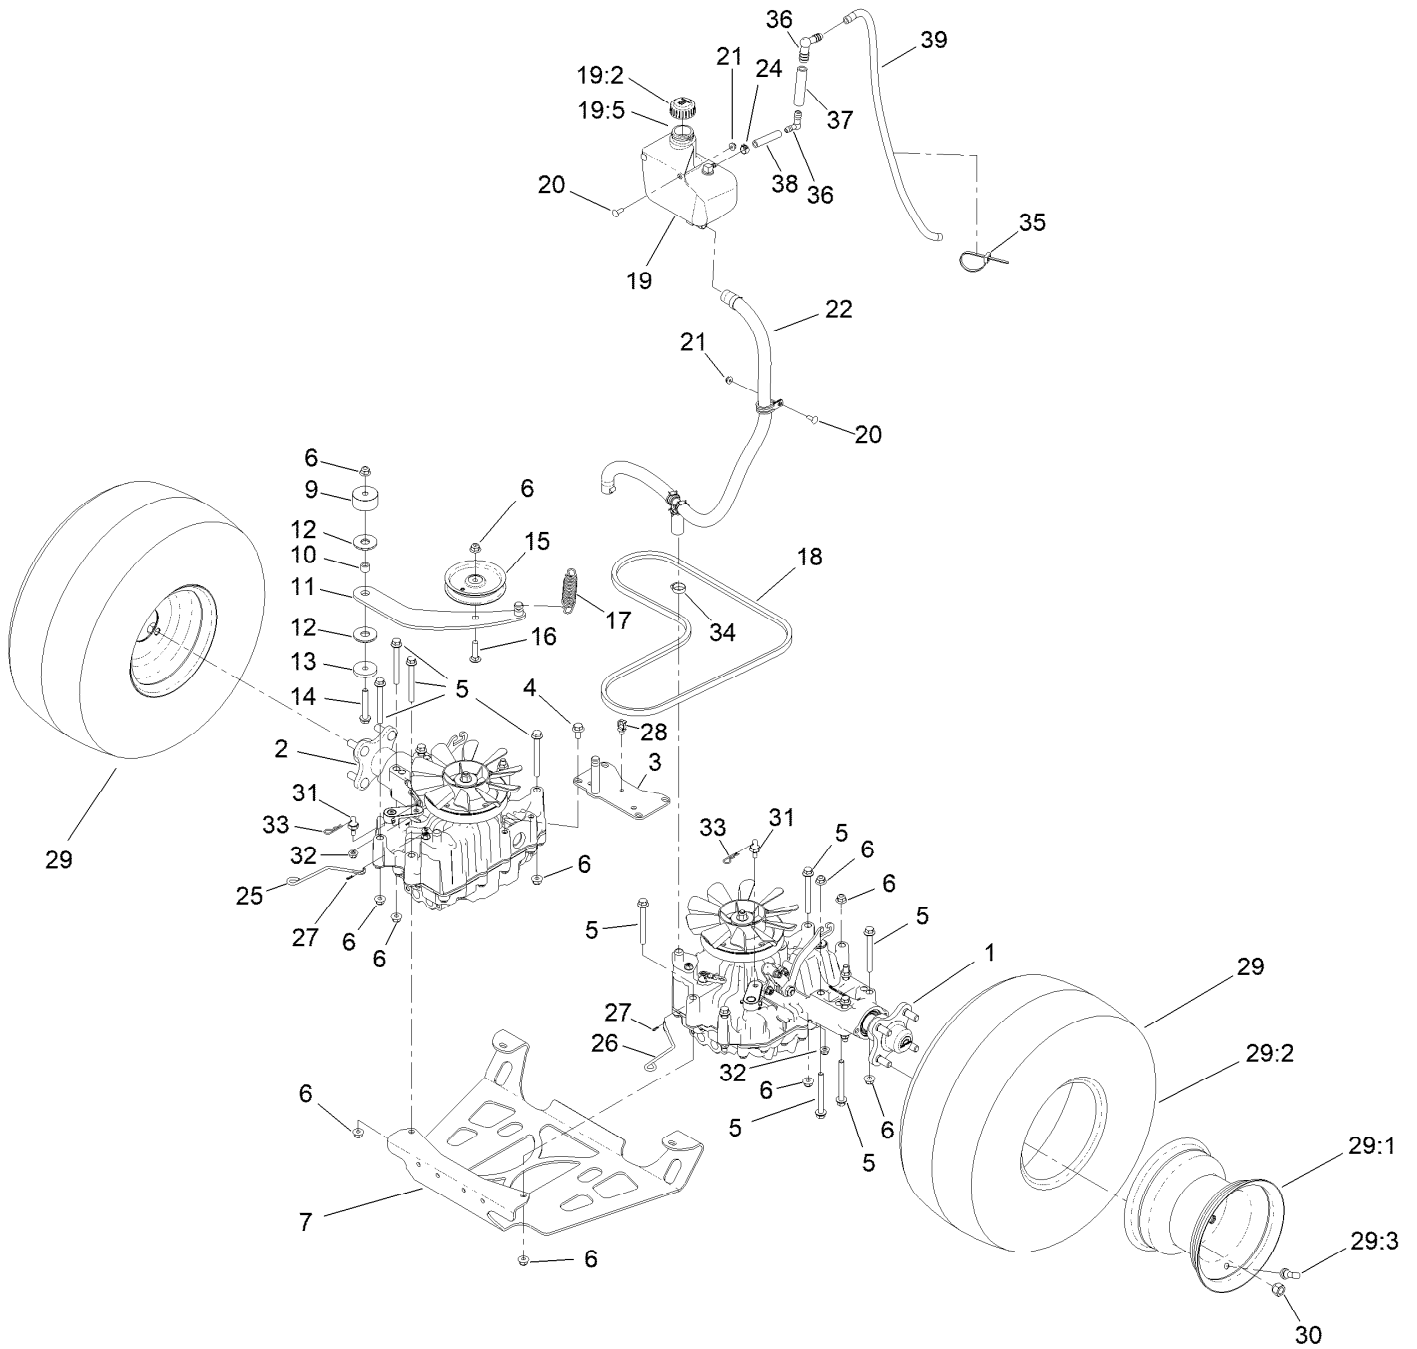

Deflector Assembly No. 163-4031 (continued)

<i>Ref.</i>	<i>Part Number</i>	<i>Qty.</i>	<i>Description</i>	<i>Ref.</i>	<i>Part Number</i>	<i>Qty.</i>	<i>Description</i>
1	110-0759	1	Deflector-Rubber	5	106-3248-03	1	Strap-Discharge
2	161-9815-01	1	Plate-Deflector Mount [red]	6	3231-5	4	Screw-CARR
3	108-4059-01	1	Plate-Hinge, Rear	7	104-8301	4	Nut-HF, NI
4	106-3253-01	1	Plate-Hinge, Front				

Ground Drive Assembly