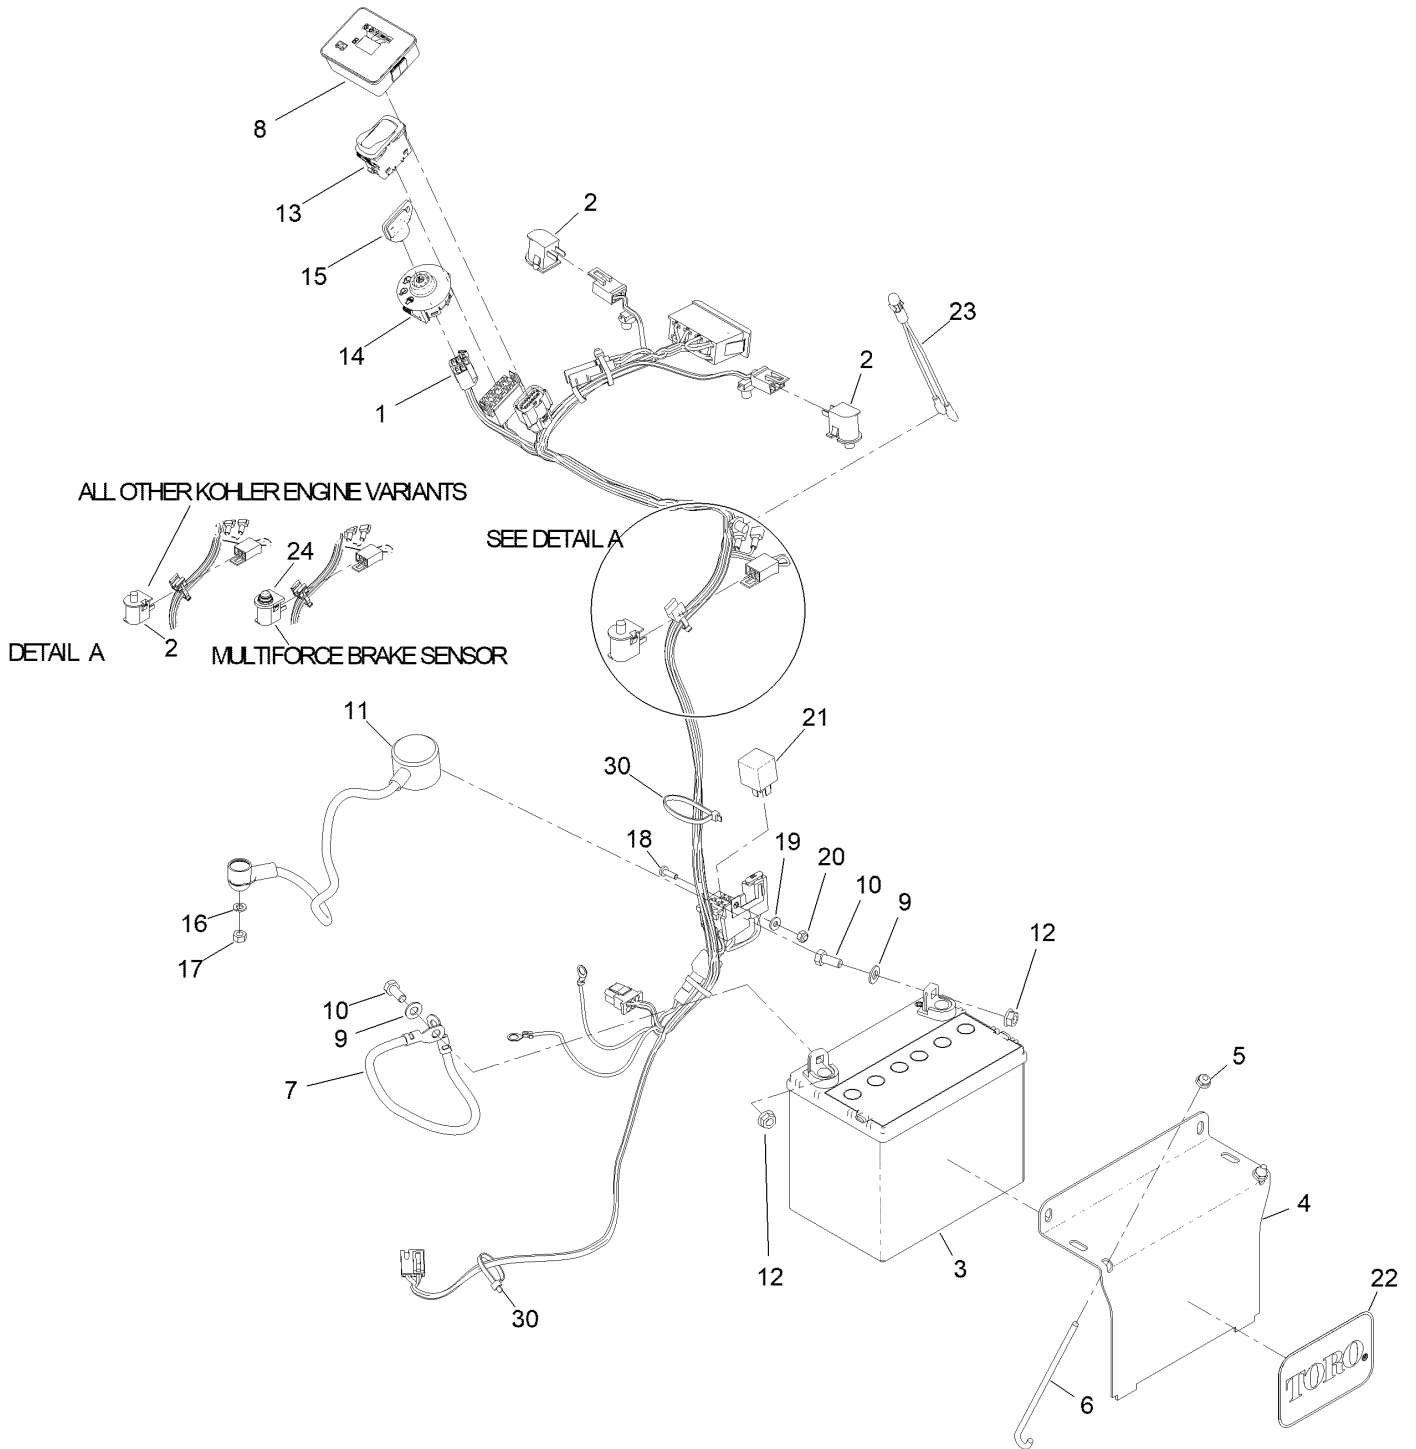

Electrical Assembly

Electrical Assembly (continued)

<i>Ref.</i>	<i>Part Number</i>	<i>Qty.</i>	<i>Description</i>	<i>Ref.</i>	<i>Part Number</i>	<i>Qty.</i>	<i>Description</i>
1	147-7942	1	Harness-Wire, Grandstand	14	137-4101	1	Switch-Ignition
2	82-2190	2	Switch-Bail	15	63-8360	1	Key-Ignition
3	104-8162	1	Battery	16	3253-3	1	Washer-Lock
4	130-6635-01	1	Bracket-Hold Down, Battery	17	3217-5	1	Nut-Hex
5	104-7201	2	Nut-HF, NI	18	3290-500	1	Screw-PPH
6	1-633651	2	Bolt-Holddown	19	3256-14	1	Washer-Flat
7	112-7063	1	Cable-Battery, Black	20	3296-2	1	Nut-Lock, NI
8	140-1884	1	Module-Meter, Hour	21	1-643275	1	Relay
9	3256-23	2	Washer-Plain	22	67-1300	1	Decal
10	322-3	2	Screw-HH	23	1-643267	1	Indicator-LED, Red
11	115-3864	1	Cable-Battery, Positive	24	133-4654	1	Switch-Plunger
12	109-5715	2	Nut-HHF, Smooth	30	3290-378	2	Tie-Cable
13	139-6367	1	Switch-Rocker, (On)-On-Off