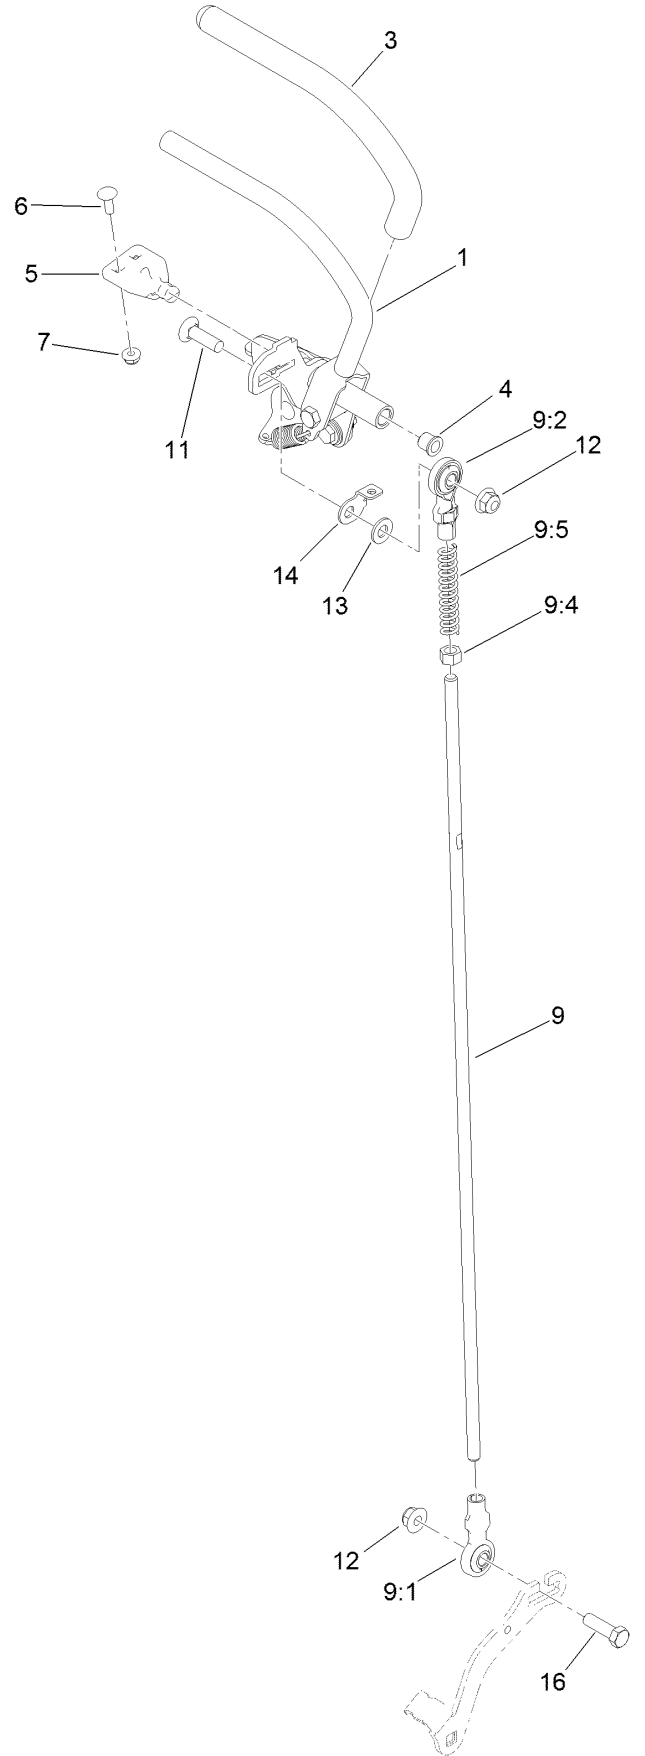

Count on it.

Parts Catalog

**GrandStand® Multi Force® Mower
With 52in TURBO FORCE® Cutting Unit and
Low Flow Hydraulics**

Model No. 72530—Serial No. 417320000 and Up

Ordering Replacement Parts

To order replacement parts, please supply the part number, the quantity, and the description of each part desired.

Parts in service assemblies have reference numbers in the form a:b. The a represents the reference number of the entire service assembly and the b represents a sequential number unique to each part within the service assembly.

For example, a wheel assembly might be identified by reference number 6, the tire by 6:1, the valve by 6:2, and the wheel by 6:3. When you order the assembly identified by reference number 6, you receive all parts identified by reference numbers 6:1, 6:2, and 6:3. However, you may also order any part individually. Reference numbers of this type appear in illustration and in parts lists.

Motion Control Assembly

Motion Control Assembly (continued)

<i>Ref.</i>	<i>Part Number</i>	<i>Qty.</i>	<i>Description</i>	<i>Ref.</i>	<i>Part Number</i>	<i>Qty.</i>	<i>Description</i>
1	132-5157	1	LH Control Handle ASM	9:5	1-603807	1	Spring-Return, Neutral
2	132-5158	1	RH Control Handle ASM	10	138-4620	1	RH Control Rod ASM
3	119-0222	2	Grip	10:1	138-4647	1	Ball Joint-LH
4	103-9928	2	Bearing	10:2	138-4648	1	Ball Joint-RH
5	120-3288	1	Tab-Pivot, LH	10:4	3219-3	1	Nut-Hex
6	3229-1	4	Screw-CARR	11	3231-28	2	Screw-CARR
7	104-7201	6	Nut-HF, NI	12	104-8301	4	Nut-HF, NI
8	120-3287	1	Tab-Pivot, RH	13	3256-24	2	Washer-Plain
9	138-4619	1	LH Control Rod ASM	14	132-7538	1	Bracket-Adjustment, Speed
9:1	138-4647	1	Ball Joint-LH	15	126-1499	2	Cam
9:2	138-4648	1	Ball Joint-RH	16	323-7	2	Screw-HH
9:4	3219-3	1	Nut-Hex				