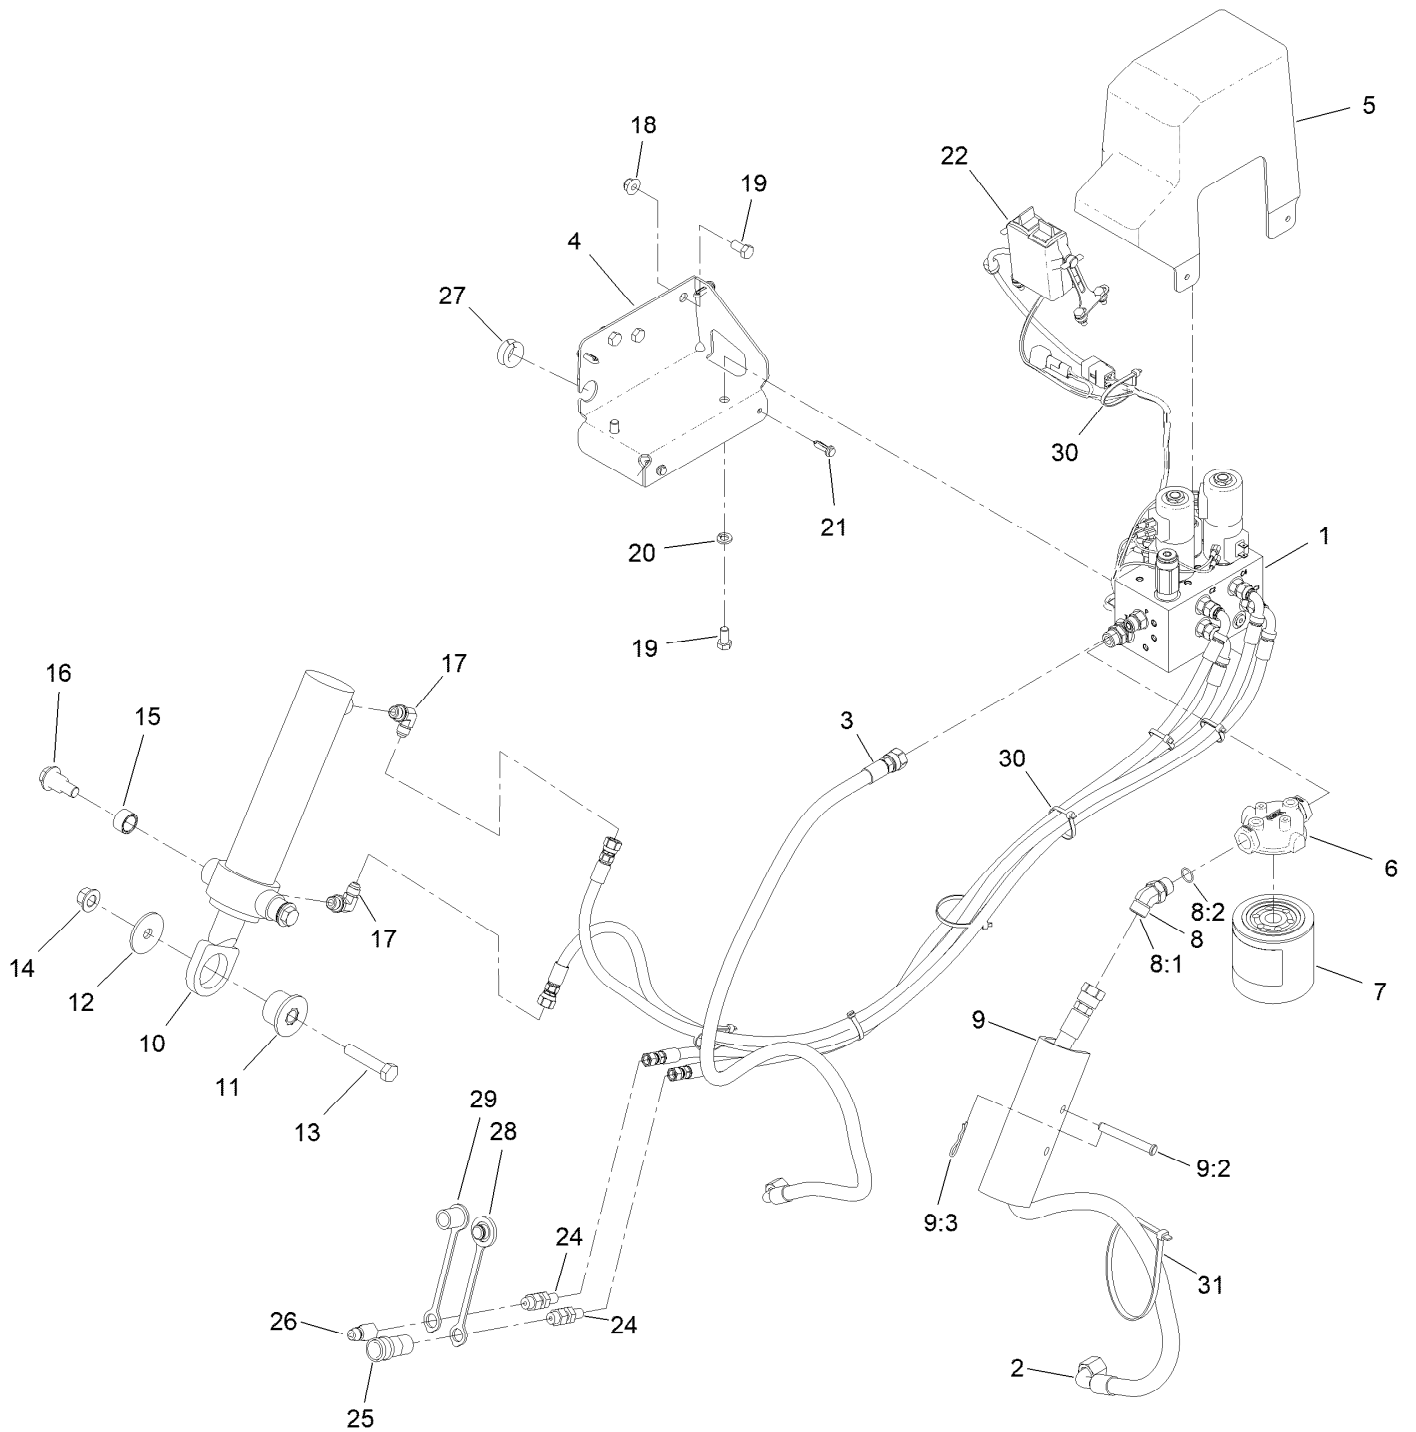

Low Flow Hydraulics Assembly

Low Flow Hydraulics Assembly (continued)

<i>Ref.</i>	<i>Part Number</i>	<i>Qty.</i>	<i>Description</i>	<i>Ref.</i>	<i>Part Number</i>	<i>Qty.</i>	<i>Description</i>
1		1	Low Flow Manifold ASM ●	16	HDW13947	2	Bolt,Shoulder,Pivot
2	161-6689	1	Hose ASM-HYD	17	HYD13925	2	Fitting,90,6-MORB X 6-M37JIC
3	161-6688	1	Hose ASM-HYD	18	104-8301	5	Nut-HF, NI
4	HYD13942-03	1	Bracket,HYD MAN,Grandstand	19	323-4	7	Screw-HH
5	HYD13941	1	Cover,Manifold,Grandstand	20	3253-21	2	Washer-Lock
6	HYD14087	1	Grandstand,Head,Filter,-08ORB	21	HDW17303	4	Tuflok Rivet
7	HYD14155	1	Filter,Winter,Spin-On,Grandstand	22		1	Controler Kit, Mf Low Flow ●
8	340-101	1	Fitting-HYD, 45 DEG	24	HYD13159	2	Fitting,Bulkhead,1/4MJIC X 1/4MNPT
8:1	237-30	1	O-Ring	25	HYD13160	1	Fitting,Quick Connect,Female,1/4FNPT
8:2	237-79	1	O-Ring	26	HYD13161	1	Fitting,Quick Connect,Male,1/4FNPT
9	137-4106	1	Lift Cylinder Lock Kit	27	TGS05834	1	Grommet,3/4ID X 1OD X 1/4Groove, TGS
9:2	283-52	1	Pin-Clevis	28	353-984	1	Plug-Dust
9:3	3290-467	1	Pin-Hair	29	353-985	1	Cap-Dust
10	HYD13944	1	Cylinder,Lift,2X8	30	3290-378	7	Tie-Cable
11	MSC13350	1	Bushing Assy,Lift Cylinder,Grandstand	31	3334-945	1	Tie-Cable
12	55-7960	1	Washer-Large				
13	325-10	1	Screw-HH				
14	99-5107	1	Nut-Lock				
15	HDW13948	2	Bushing,.75X.75				

● Not serviced separately