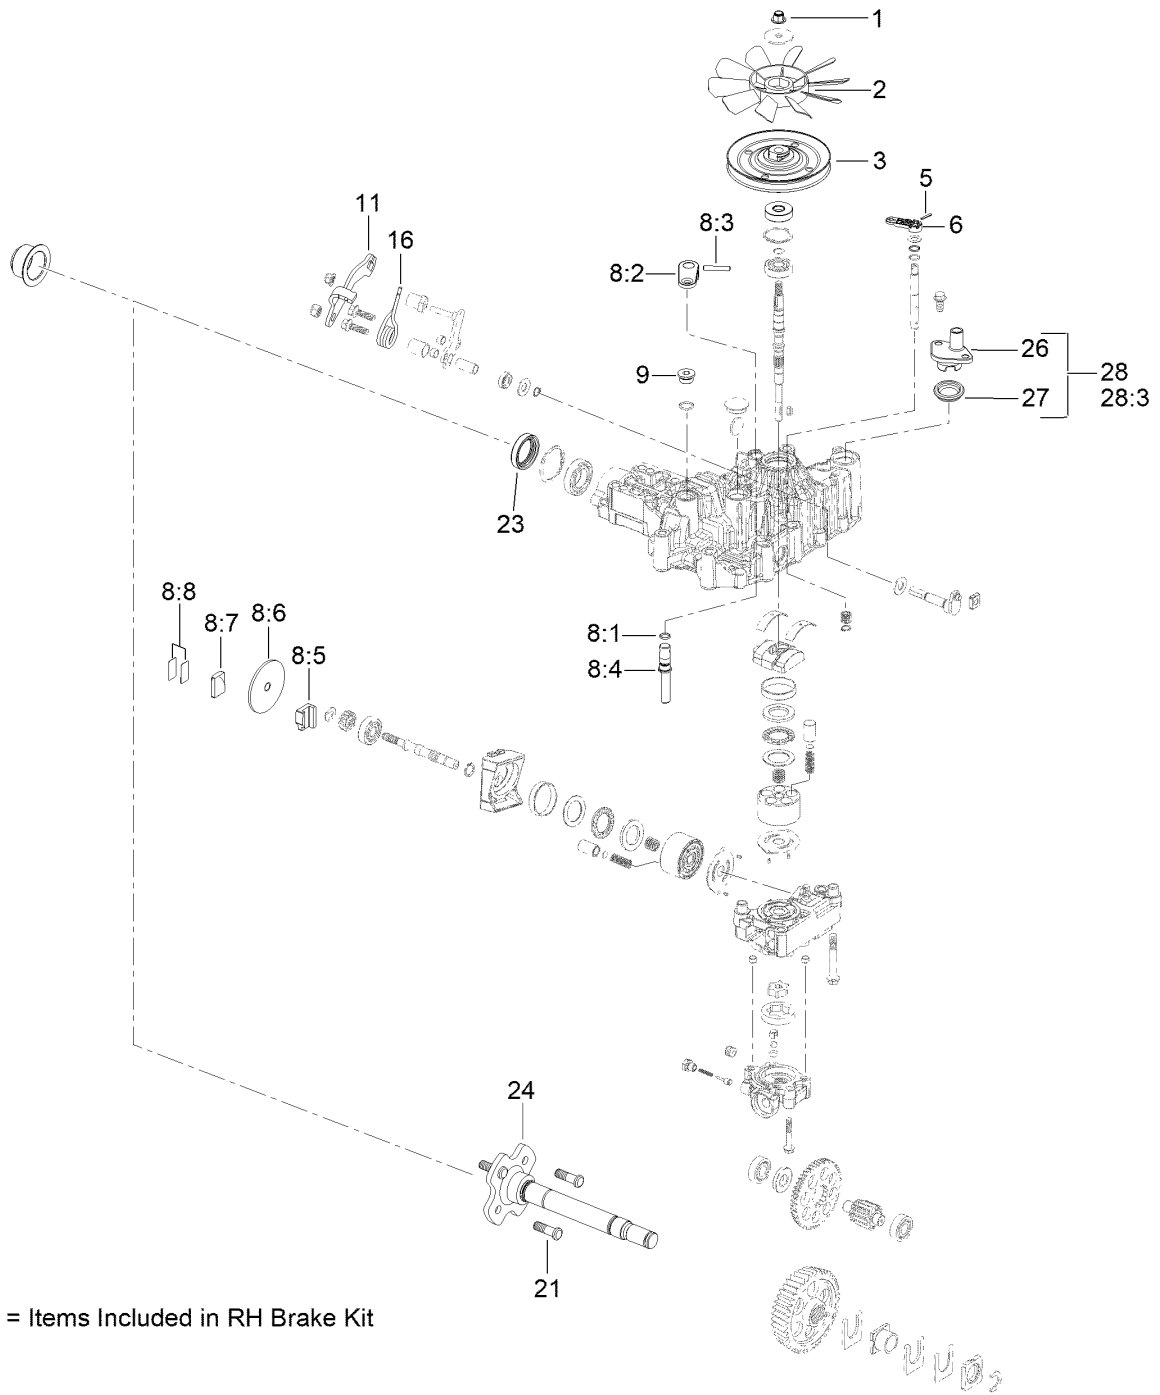

Ground Drive Assembly (continued)

<i>Ref.</i>	<i>Part Number</i>	<i>Qty.</i>	<i>Description</i>	<i>Ref.</i>	<i>Part Number</i>	<i>Qty.</i>	<i>Description</i>
1	161-6674	1	LH Accy Transmission	21	104-7201	3	Nut-HF, NI
2	138-5839	1	RH Transmission ASM	22		1	Gs Overflow Hose ASM ●
3	131-1131-03	1	Support-Transaxle	24	92-2379	1	Clamp-Hose
4	93-2569	4	Screw-HHF	25	131-7469	1	Rod-Bypass, RH
5	116-4701	16	Screw-HHF	26	131-7470	1	Rod-Bypass, LH
6	104-8301	18	Nut-HF, NI	27	108-2992	2	Pin-Hair
7	138-1108-03	1	Plate-Skid	28	32180-030	1	Clip-Tie
9	117-5351	1	Spacer	29	140-1888	2	Wheel And Tire ASM
10	1-413088	1	Bushing-Lever, Lift	29:1	140-1889	1	Rim-8 Inch Black
11	131-1175	1	Arm-Idler	29:2	120-6466	1	Tire
12	114-0463	2	Washer-Friction, Composite	29:3	232-27	1	Stem-Valve
13	110-9981	1	Washer-Plain	30	139-2564	8	Nut-Lug
14	3234-39	1	Screw-HHF	31	132-7584	2	Spacer-Hex
15	93-1622	1	Pulley-Idler	32	104-8300	2	Nut-HF, NI
16	3231-4	1	Screw-CARR	33	3290-250	2	Pin-Cotter
17	138-1104	1	Spring-Extension	34	2412-129	2	Clamp-Hose
18	131-1124	1	Belt-V	35	3290-378	1	Tie-Cable
19	132-1135	1	Tank-HYD	36	136-1290	2	Fitting-Elbow 90
19:2	133-8677	1	Cap-Vented	37	83-2080	1	Hose-Valve, Tank
19:5	140-9463	1	Strainer-Neck, Removable	38	133-0223	1	Hose-Fuel
20	3229-25	3	Screw-CARR	39	110-3257	1	Hose-Fuel

● Not serviced separately

LH Transmission Assembly No. 161-6674

8 = Items Included in RH Brake Kit