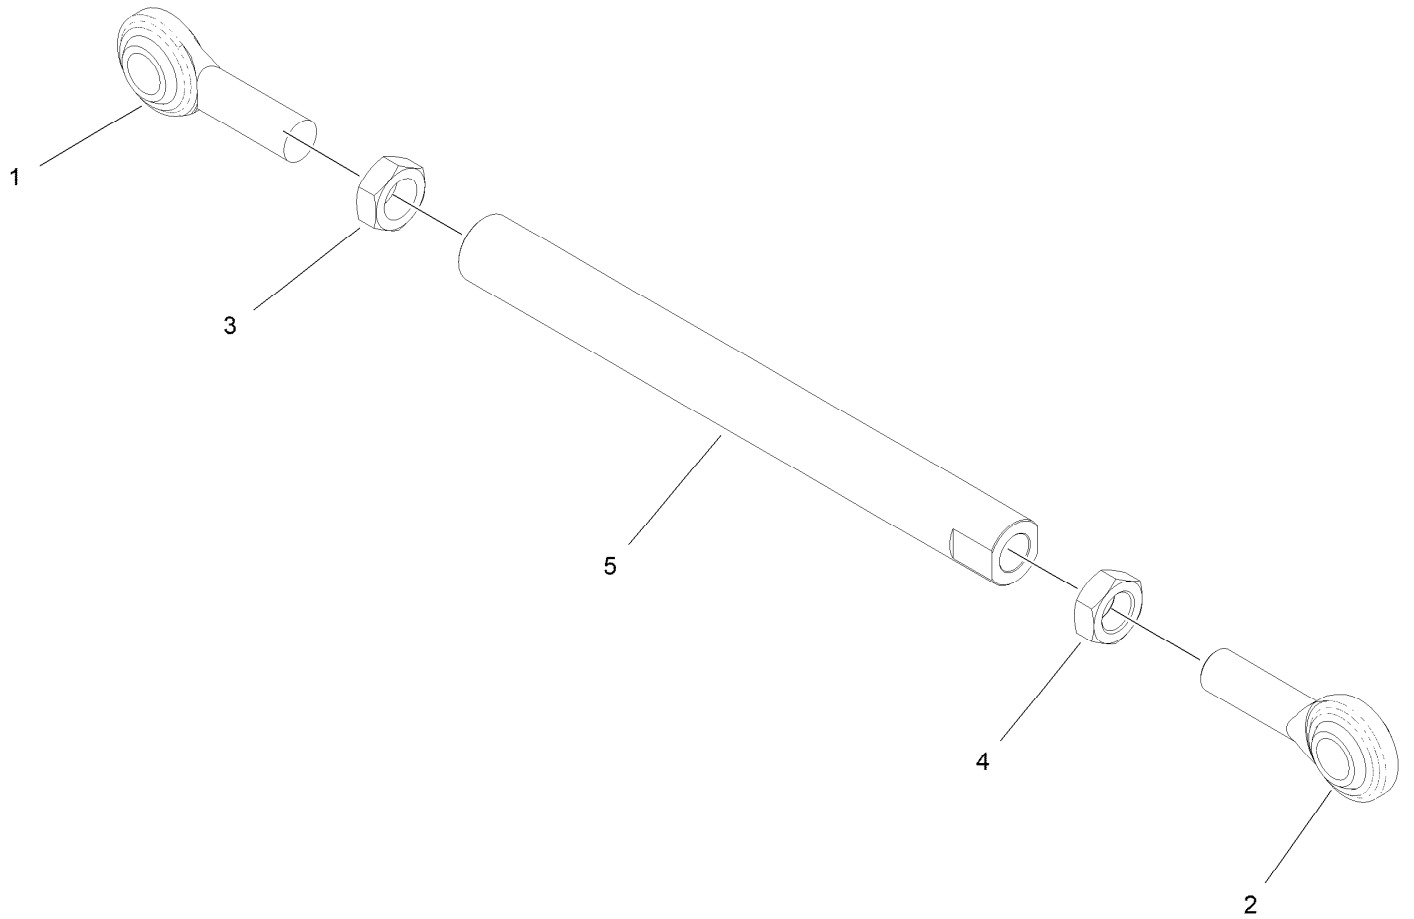

HOC Link Assembly No. 130-6615

HOC Link Assembly No. 130-6615 (continued)

<i>Ref.</i>	<i>Part Number</i>	<i>Qty.</i>	<i>Description</i>
1	1-633029	1	Balljoint-Spherical
2	117-5291	1	Balljoint-Spherical
3	3220-6	1	Nut-Jam

<i>Ref.</i>	<i>Part Number</i>	<i>Qty.</i>	<i>Description</i>
4	117-5293	1	Nut-Jam
5	130-6614	1	Link-Height Of Cut