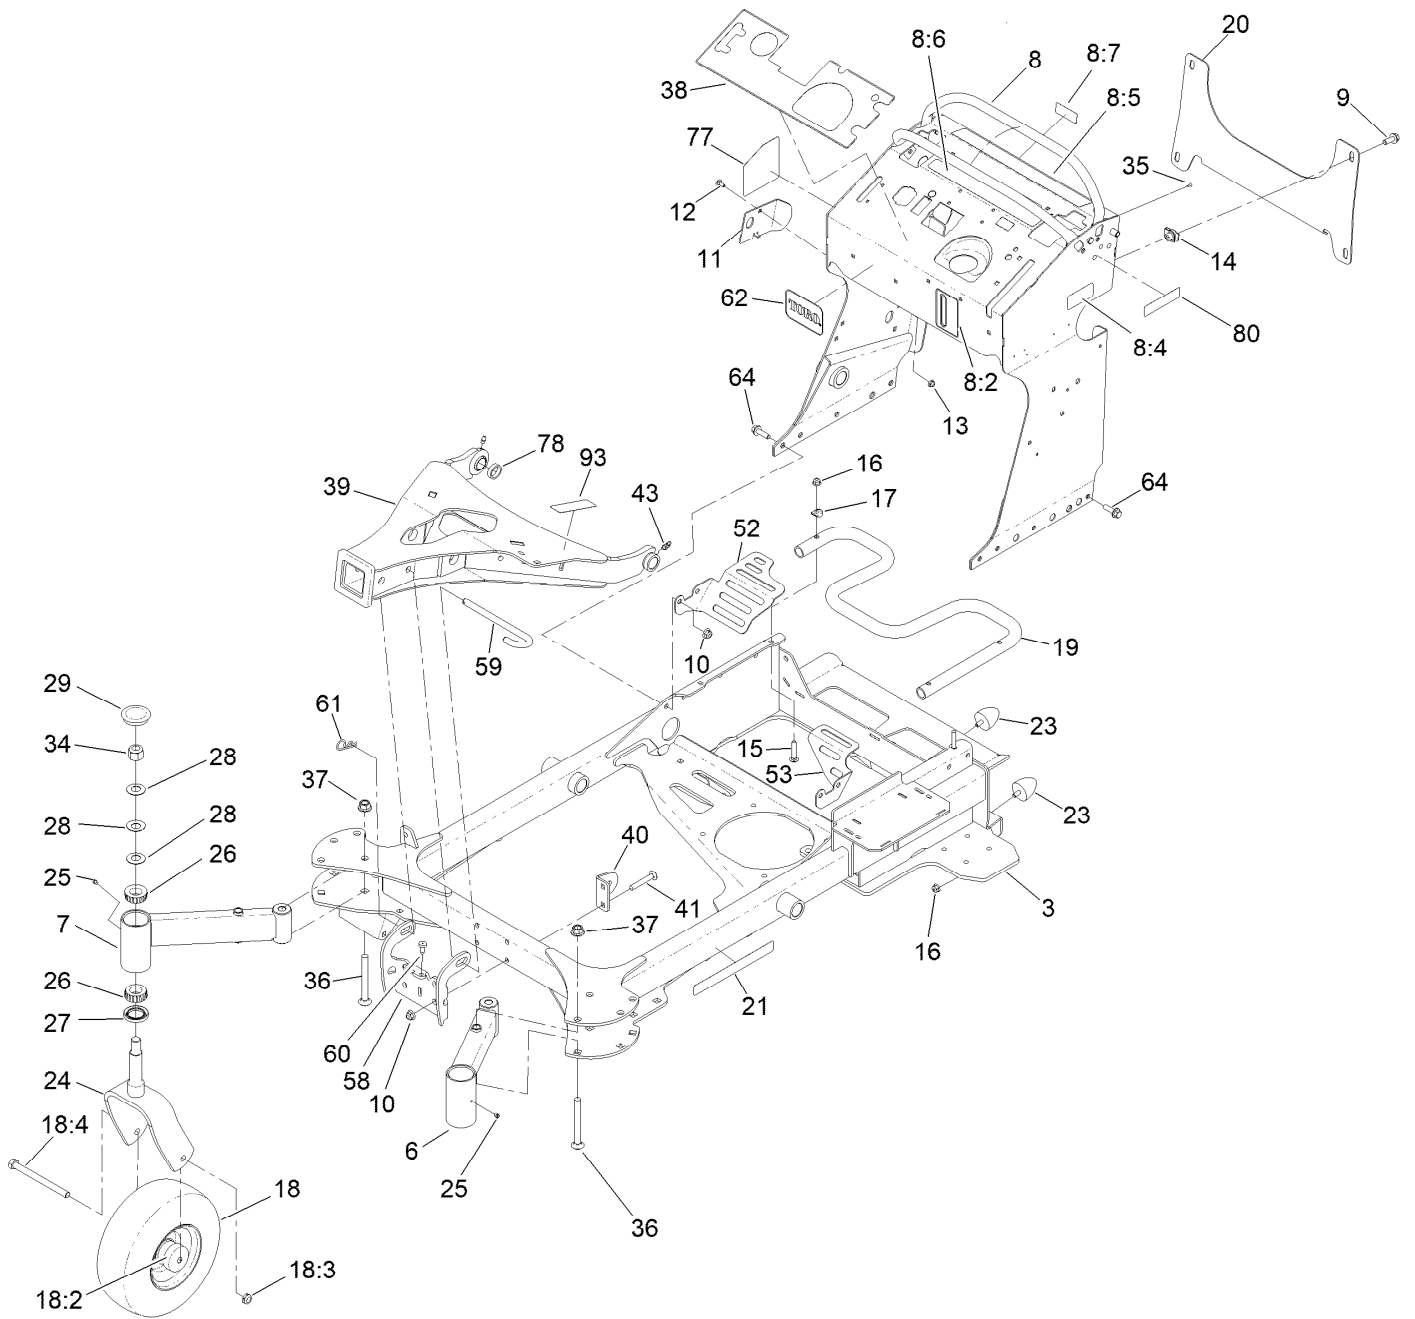

Frame Assembly

Frame Assembly (continued)

<i>Ref.</i>	<i>Part Number</i>	<i>Qty.</i>	<i>Description</i>	<i>Ref.</i>	<i>Part Number</i>	<i>Qty.</i>	<i>Description</i>
3	131-1510-01	1	Frame	25	1-811010	2	Plug
6	131-1523-01	1	Tube-Castor, Short	26	1-543509	4	Bearing-Roller, Tapered
7	131-1524-01	1	Tube-Castor, Long	27	116-5647	2	Seal-Grease
8	140-4283	1	Tower Decal ASM	28	1-633508	6	Washer-Bellville
8:2	147-7921	1	Decal-Oil Level	29	103-4882	2	Cap-Grease
8:4	116-8775	1	Decal-Fill, Fuel	34	3296-51	2	Nut-Lock, NI
8:5	139-2878	1	Decal-Warning	35	3290-271	2	Rivet-Pop
8:6	131-3526	1	Decal-Controls	36	3233-7	4	Screw-CARR
8:7	147-0212	1	Decal - Fuse	37	99-5107	4	Nut-Lock
9	3234-42	4	Screw-HHF	38	140-4260	1	Decal, Multi-Force
10	104-8301	12	Nut-HF, NI	39	133-4662-03	1	A-Frame
11	131-7455	1	Plate-Striker	40	127-0649-01	2	Bracket-Cylinder
12	3229-11	1	Screw-CARR	41	3231-44	4	Screw-CARR
13	104-7201	1	Nut-HF, NI	43	302-40	1	Fitting-Grease, 90 DEG
14	105-4886	4	Nut-Tinnerman	52	132-7578-01	1	Guard-Fan, RH
15	3230-5	3	Bolt-CARR	53	132-7598-01	1	Guard-Fan, LH
16	104-8300	7	Nut-HF, NI	58	133-5320-01	1	Bracket-Lock
17	107-3844	3	Washer	59	133-2021	1	Pin-Hitch
18	140-5485	2	Mf Wheel Tire Bearing ASM	60	87-8460	2	Bumper-Rubber
18:2	103-2768	2	Guard-Seal	61	92-2762	1	Pin-Hair
18:3	3296-45	1	Nut-Hex	62	126-5060	1	Decal-Logo, Toro
18:4	325-20	1	Screw-HH	64	119-4061	8	Screw-HHF
19	132-5161-01	1	Tube-Mount, Fuel Tank	77	133-4648	1	Decal Service-Multiforce
20	132-1145-03	1	Bracket-Cross	78	116-6758	1	Spacer
21	117-3591	2	Decal-Commercial	80	133-8062	1	Decal-Spark Arrestor
23	114-1926	4	Bumper-Rubber	93	115-4855	1	Decal-Caution
24	147-6343-01	2	Caster Fork ASM [red]