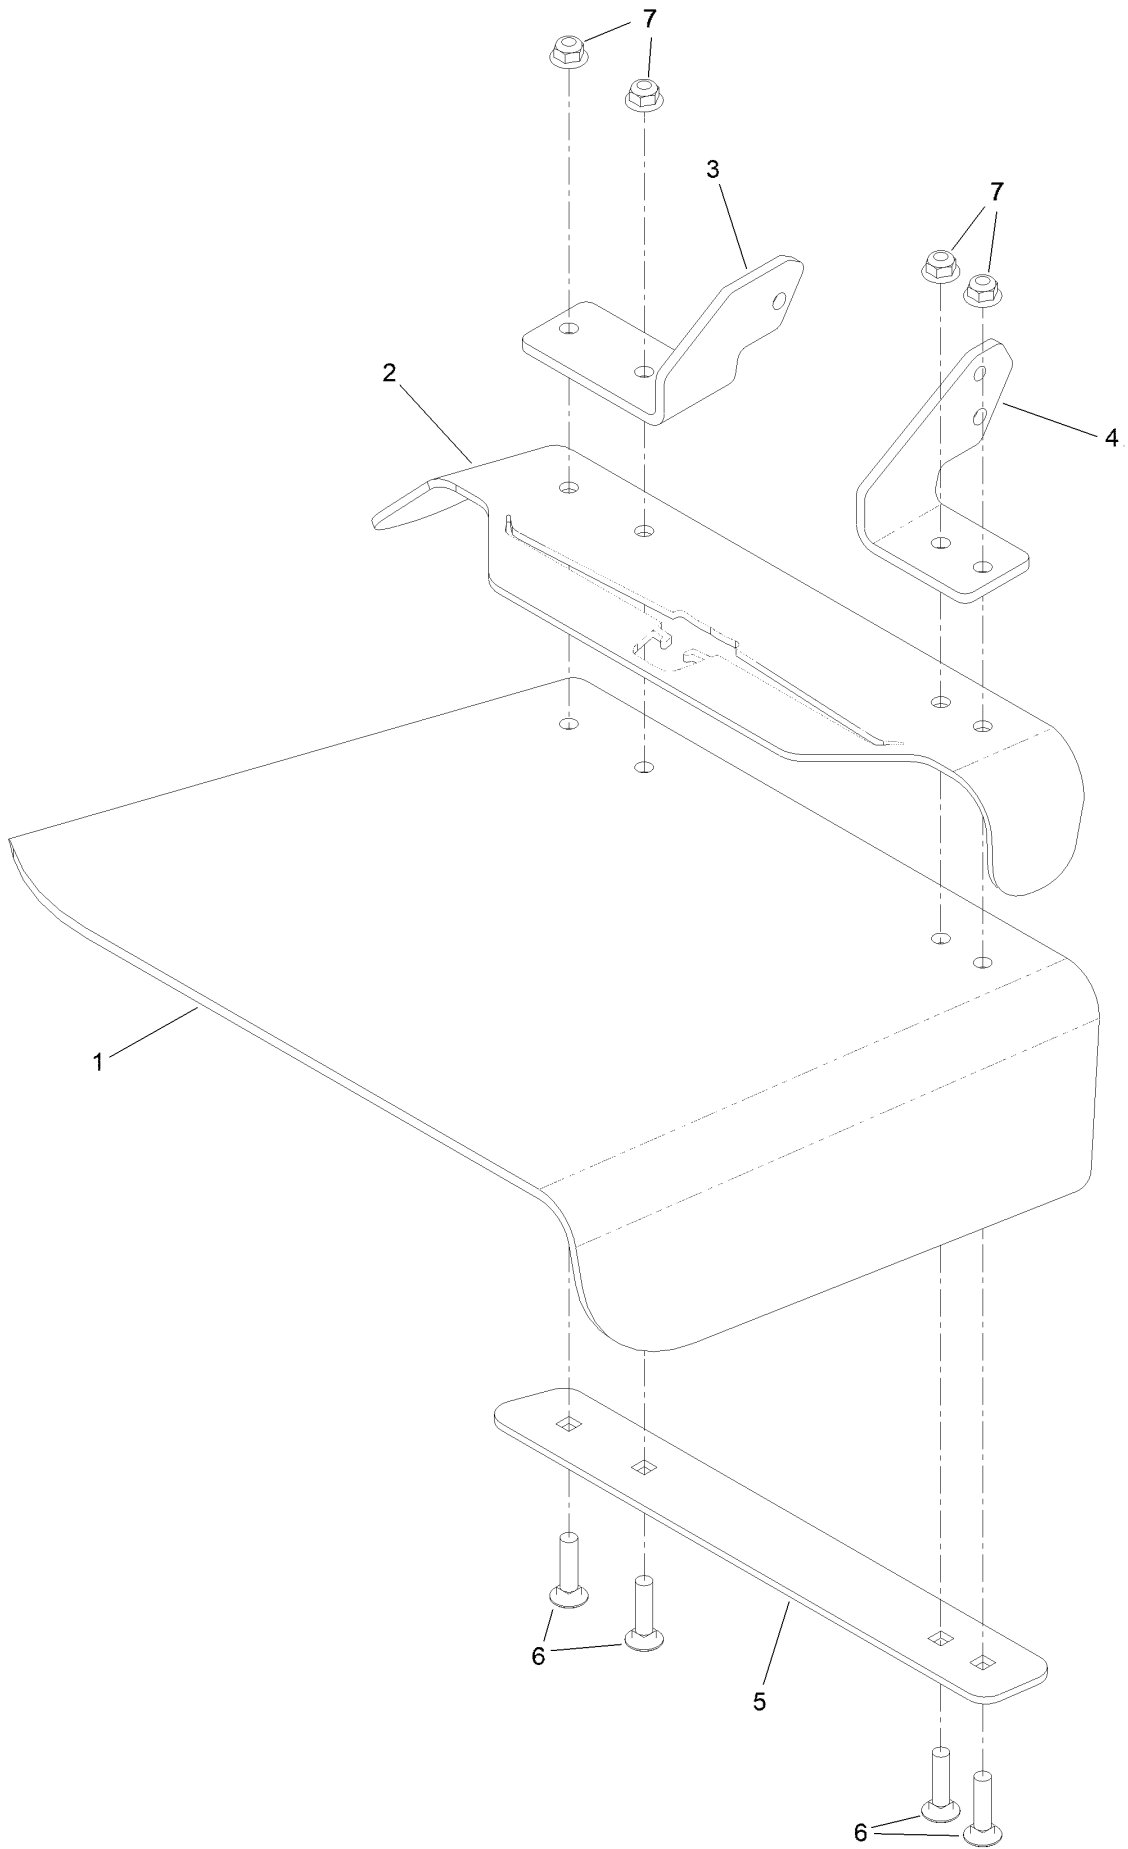

For example, in an illustration, the reference number 2X 37 means that two of the parts identified by reference number 37 are indicated.

Contents

52 Inch Deck Assembly	4
Deck and Decal Assembly No. 139-8097	6
Spindle Assembly No. 137-9780	8
Deflector Assembly No. 163-4031	10
Ground Drive Assembly	12
LH Transmission Assembly No. 161-6674	14
RH Transmission Assembly No. 138-5839	16
Overflow Hose Assembly	18
Motion Control Assembly	20
Control Handle Assembly No. 132-5157	22
Control Handle Assembly No. 132-5158	24
Parking Brake Assembly	26
Deck Lift Assembly	28
HOC Lever Assembly No. 161-6735	30
HOC Link Assembly No. 130-6615	32
Frame Assembly	34
Wheel and Bearing Assembly	36
Platform Assembly	38
Engine Assembly	40
Fuel Tank Assembly	42
Electrical Assembly	44
Low Flow Hydraulics Assembly	46
Low Flow Manifold Assembly	48
Low Flow Controller Kit Assembly	50
Attachments and Accessories	52

Deck and Decal Assembly No. 139-8097

Deck and Decal Assembly No. 139-8097 (continued)

<i>Ref.</i>	<i>Part Number</i>	<i>Qty.</i>	<i>Description</i>	<i>Ref.</i>	<i>Part Number</i>	<i>Qty.</i>	<i>Description</i>
2	133-4604	2	Decal-Danger	5	131-3507	1	Decal-Belt, Tension (CE)
3	107-1618	1	Decal	6	138-1147	1	Decal - Baffle Adjustment
4	116-8283	1	Decal-Torque, Bolt				

Spindle Assembly No. 137-9780

Spindle Assembly No. 137-9780 (continued)

<i>Ref.</i>	<i>Part Number</i>	<i>Qty.</i>	<i>Description</i>
2	116-0720	2	Bearing-Ball
3	138-6042	1	Spacer-Bearing

Deflector Assembly No. 163-4031