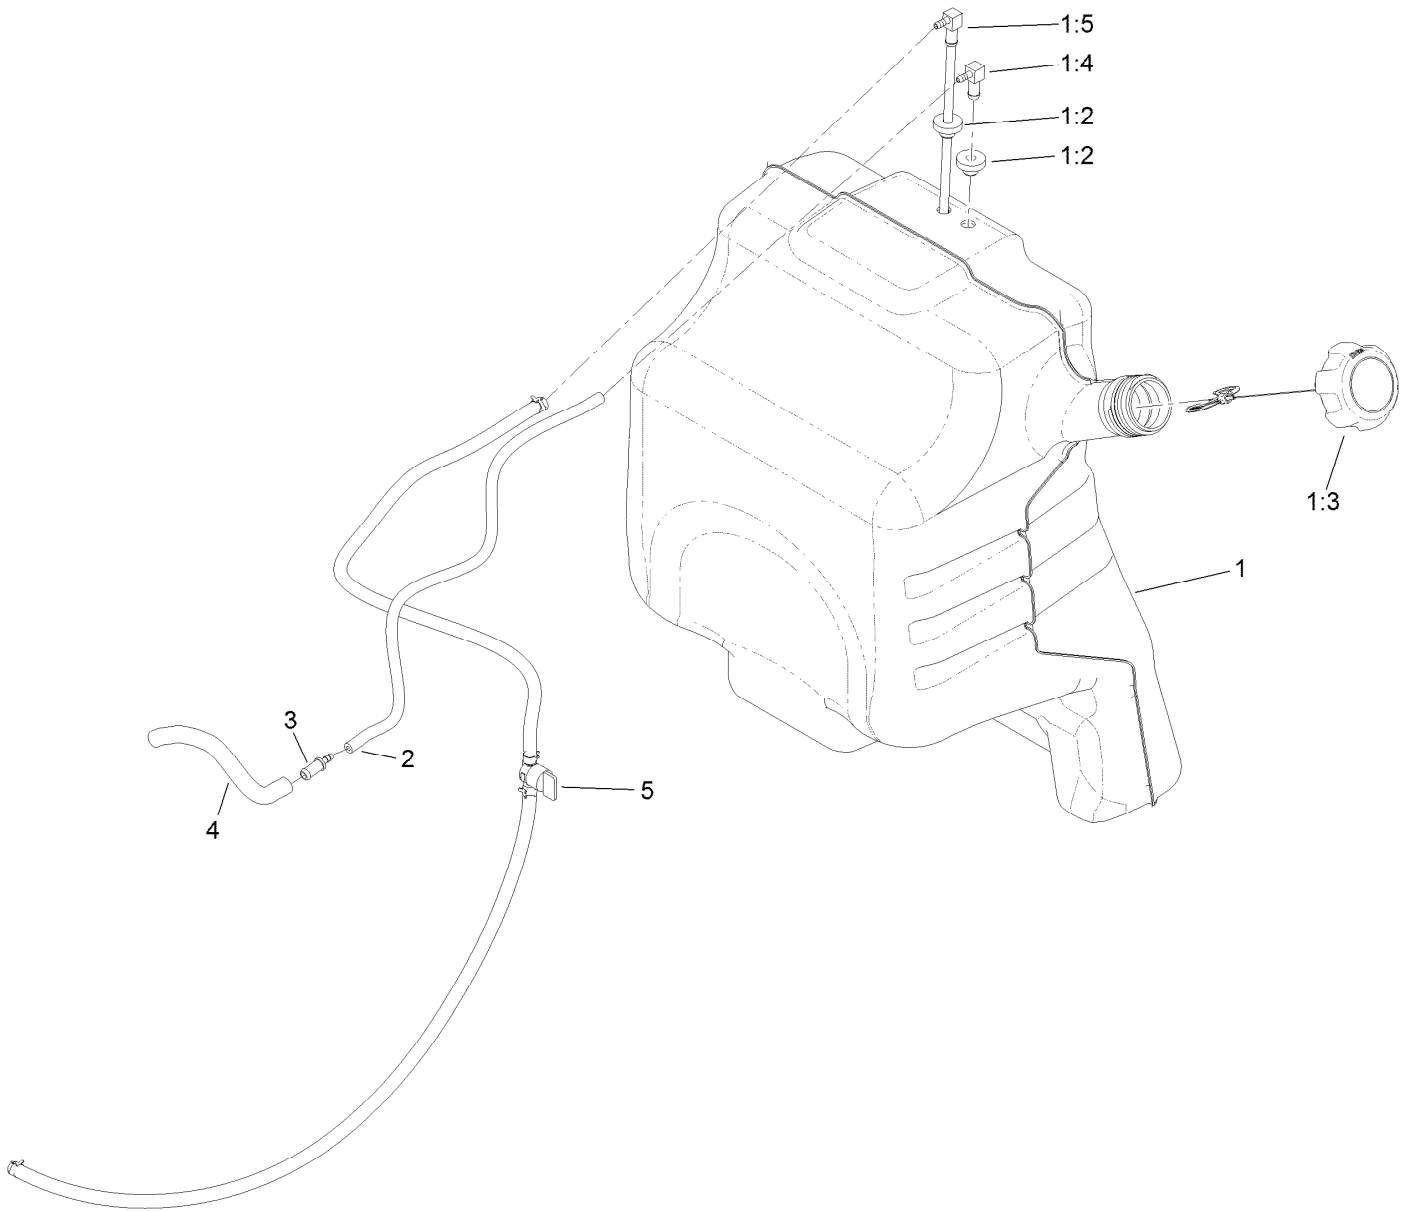

Engine Assembly (continued)

<i>Ref.</i>	<i>Part Number</i>	<i>Qty.</i>	<i>Description</i>	<i>Ref.</i>	<i>Part Number</i>	<i>Qty.</i>	<i>Description</i>
1		1	Engine-Kohler, Ecv749 ●■	20	131-3586-03	1	Stop-Clutch
1:1	131-7400	1	Bracket-Muffler	22	147-1664	1	Throttle ASM
1:2	110-6697	2	Gasket-Exhaust	22:1	145-6187	1	Lever-Control
1:3	68-9400	4	Nut-Flange	22:2	147-1674	1	Cable-Throttle
2	98-5975	4	Washer-Belleville	23	1-807533	2	Bolt-CARR
3	126-0983	4	Screw-BHTF	24	32128-17	2	Nut-Lock, Flange
5	132-1168	1	Bracket-Muffler	25	1-603175	1	Knob-Ball
6	3234-42	2	Screw-HHF	26	131-3550	1	Muffler Guard ASM
7	133-4613	2	Support-Muffler	26:2	106-5517	1	Decal-Warning
8	104-8301	2	Nut-HF, NI	29	94-2579	1	Decal
9	133-4634	1	Muffler-Kohler	30	131-3530-03	1	Bracket-Mounting, Guard
10	133-4639	2	Bracket-Muffler, Koh	31	106-9758	1	Screw-CARR
12	3234-17	4	Screw-HHF	32	3230-23	4	Bolt-CARR
13	32128-25	9	Nut-HF	34	3290-378	1	Tie-Cable
14	1-807259	1	Key	35	133-4657	1	Hose ASM
15	120-8498	1	Pulley	35:2	353-508	1	Plug-HH
16	139-7910	1	Clutch-200Cms	35:2:1	237-42	1	O-Ring
17	1-543610	1	Washer-Flat	36	94-9695	1	Filter-Fuel
18	1-603610	1	Washer-Spring	37	98020	1	Filter-Oil
19	3212-6	1	Screw-HH				

● Not serviced separately

■ Obtain parts from www.kohlerplus.com

Fuel Tank Assembly