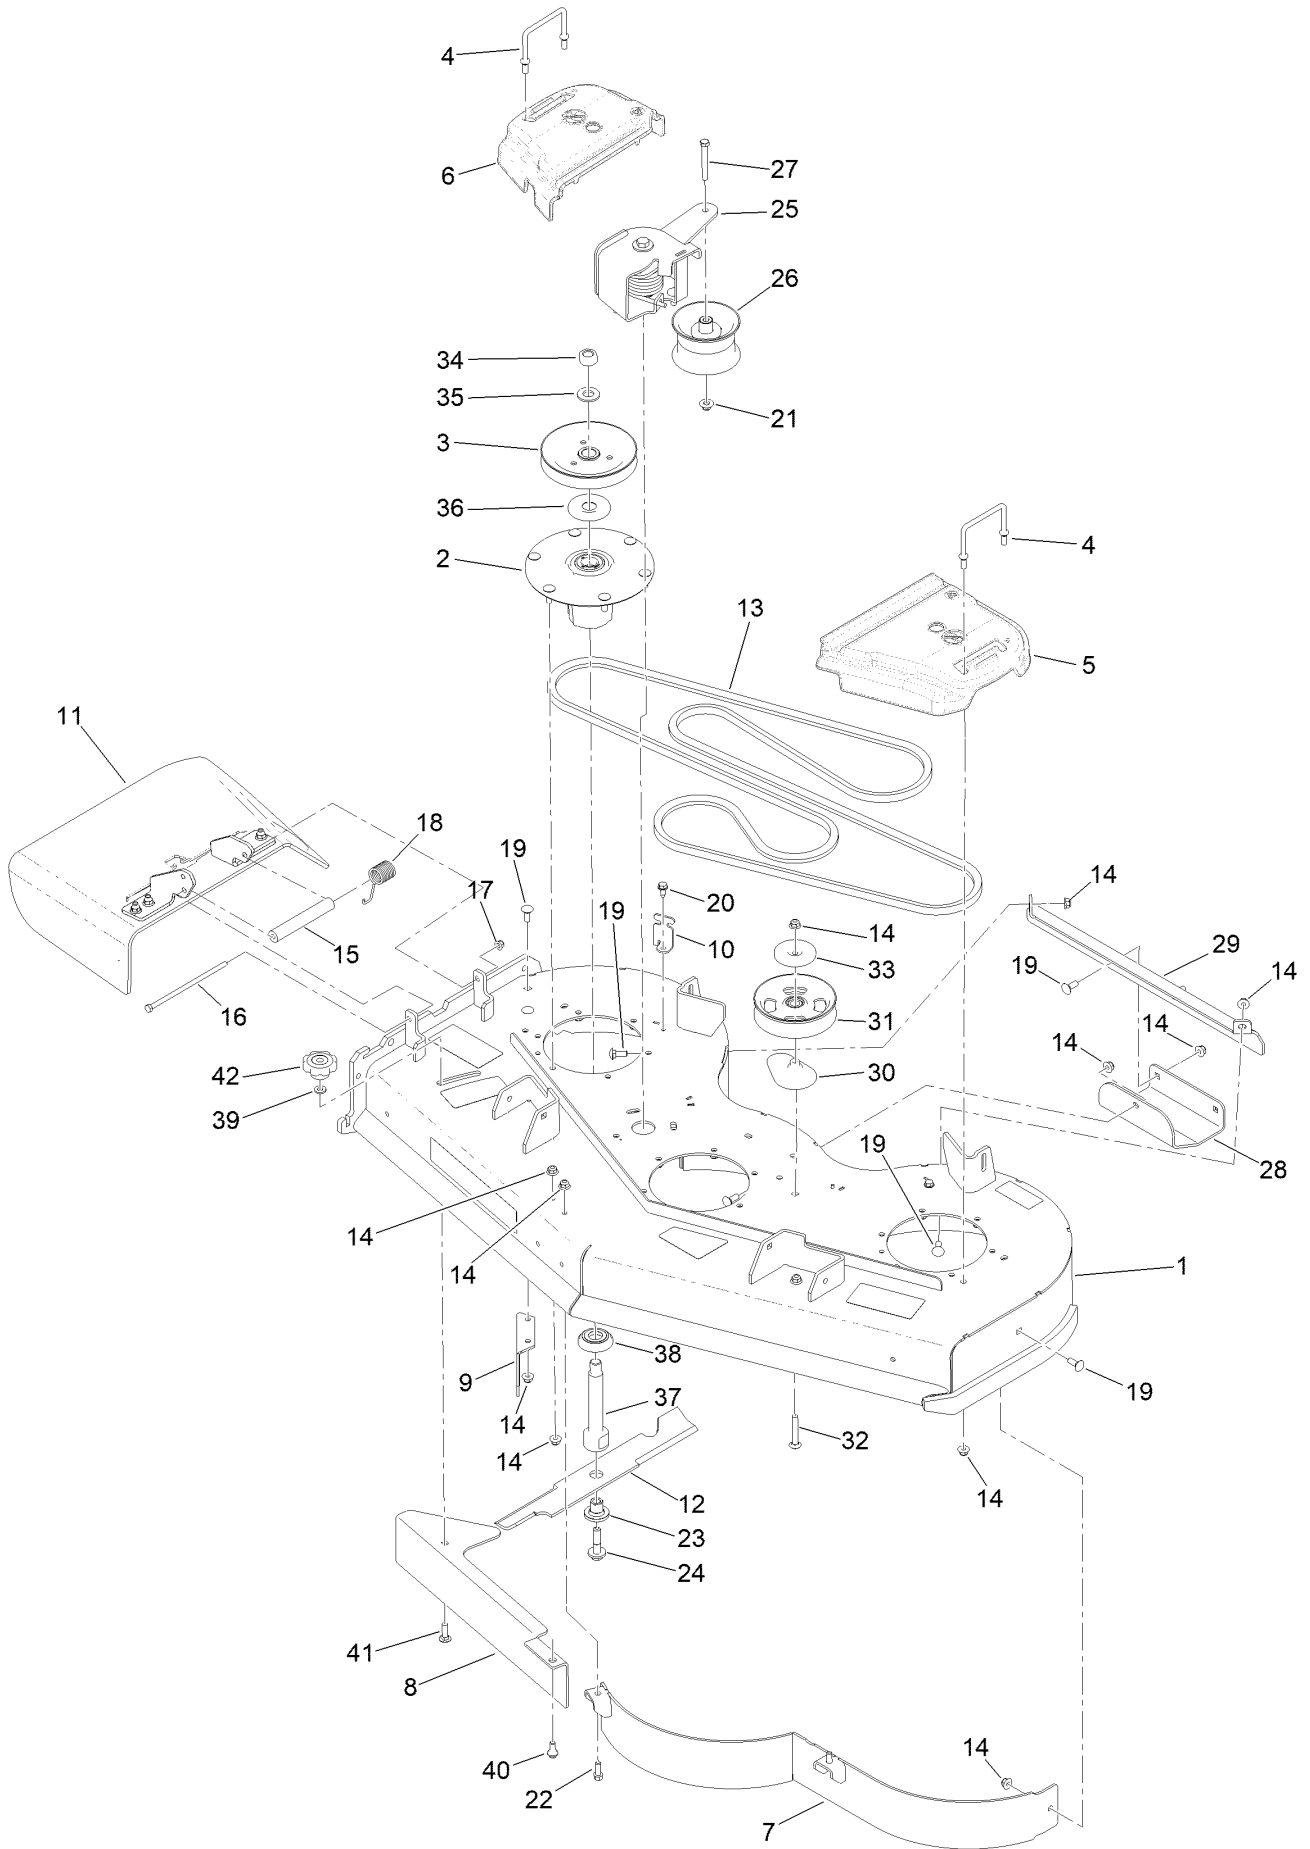

Contents

52 Inch Deck Assembly	4
Deck and Decal Assembly No. 139-8097	6
Spindle Assembly No. 137-9780	8
Deflector Assembly No. 163-4031	10
Ground Drive Assembly	12
LH Transmission Assembly No. 161-6674	14
RH Transmission Assembly No. 138-5839	16
Overflow Hose Assembly	18
Motion Control Assembly	20
Control Handle Assembly No. 132-5157	22
Control Handle Assembly No. 132-5158	24
Parking Brake Assembly	26
Deck Lift Assembly	28
HOC Lever Assembly No. 161-6735	30
HOC Link Assembly No. 130-6615	32
Frame Assembly	34
Wheel and Bearing Assembly	36
Platform Assembly	38
Engine Assembly	40
Fuel Tank Assembly	42
Electrical Assembly	44
Low Flow Hydraulics Assembly	46
Low Flow Manifold Assembly	48
Low Flow Controller Kit Assembly	50
Attachments and Accessories	52

52 Inch Deck Assembly