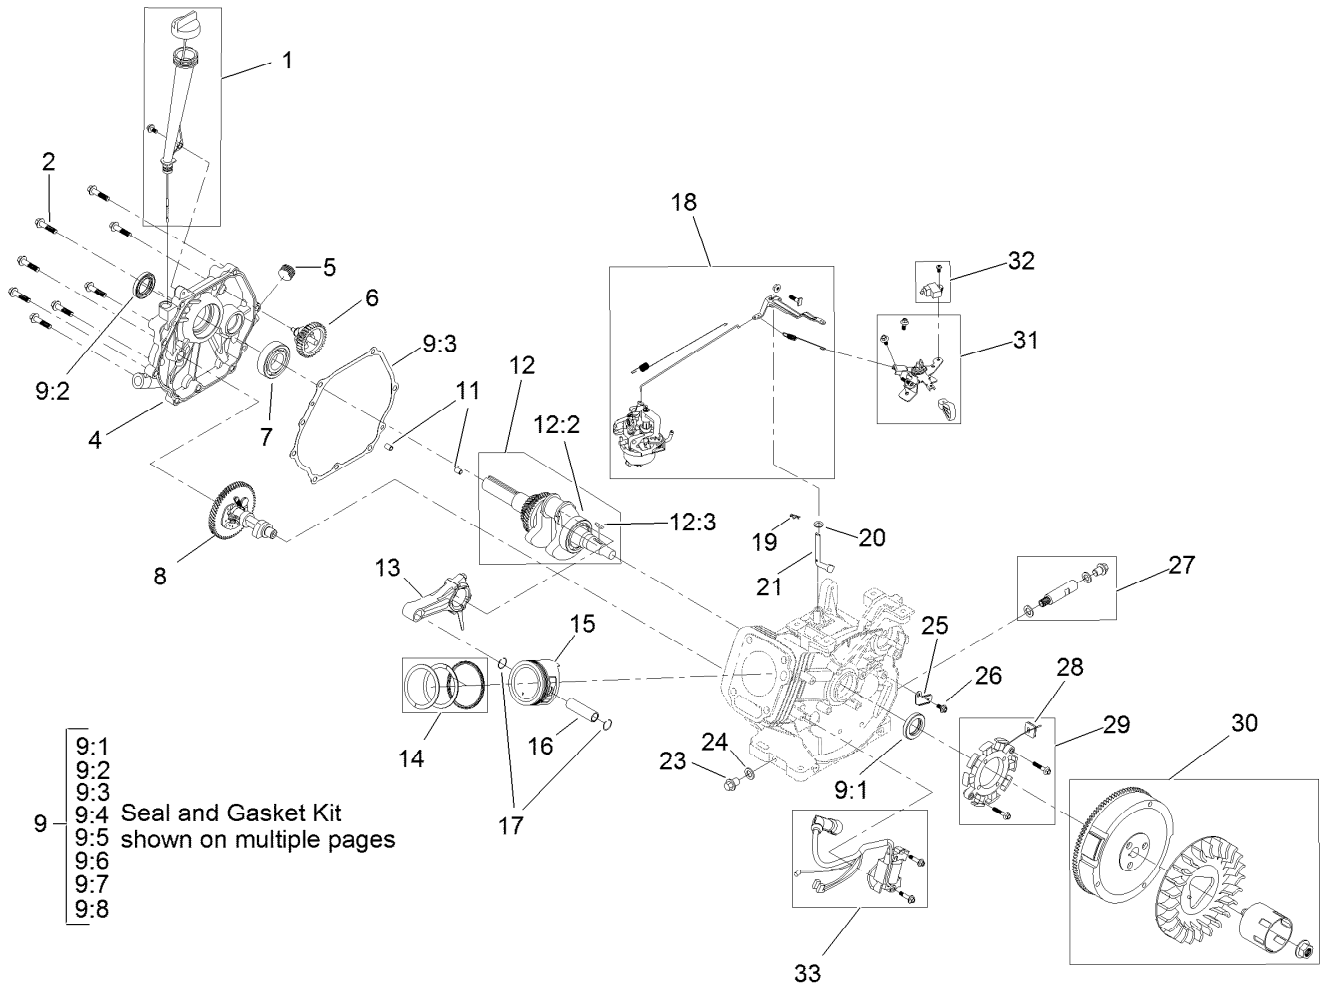

Engine Assembly No. 1 (continued)

<i>Ref.</i>	<i>Part Number</i>	<i>Qty.</i>	<i>Description</i>	<i>Ref.</i>	<i>Part Number</i>	<i>Qty.</i>	<i>Description</i>
1	133-9823	1	Cap-Fuel	8	121-4109	1	Fuel Shut-Off Valve Kit
2	136-7802	1	Fuel Tank And Cap Kit	9	139-0598	1	Fuel Line Kit
3	121-0349	1	Fuel Tank Cover Kit	9:1	121-0087	4	Clamp-Hose
4	121-0347	1	Rear Panel And Hardware Kit	10	121-4105	1	Front Panel Kit
5	121-0351	1	Tank Mount Bracket Kit	10:3	121-0268	1	Knob-Valve, Fuel
6	144-0995	1	Electric Starter Kit	10:4	121-0312	1	Washer-Plain
6:2	121-0298	2	Screw-HHF	10:5	121-0305	1	Screw-Bhp
6:3	121-0306	2	Screw-Bhp	10:6	121-0269	1	Knob-Control, Throttle
6:4	121-0312	2	Washer-Plain	11	121-0274	1	Recoil Shroud Kit
7	121-4103	1	Switch Box Bracket Kit	12	121-0342	1	Recoil Kit
				13	121-0287	1	Handle-Recoil

Engine Assembly No. 2