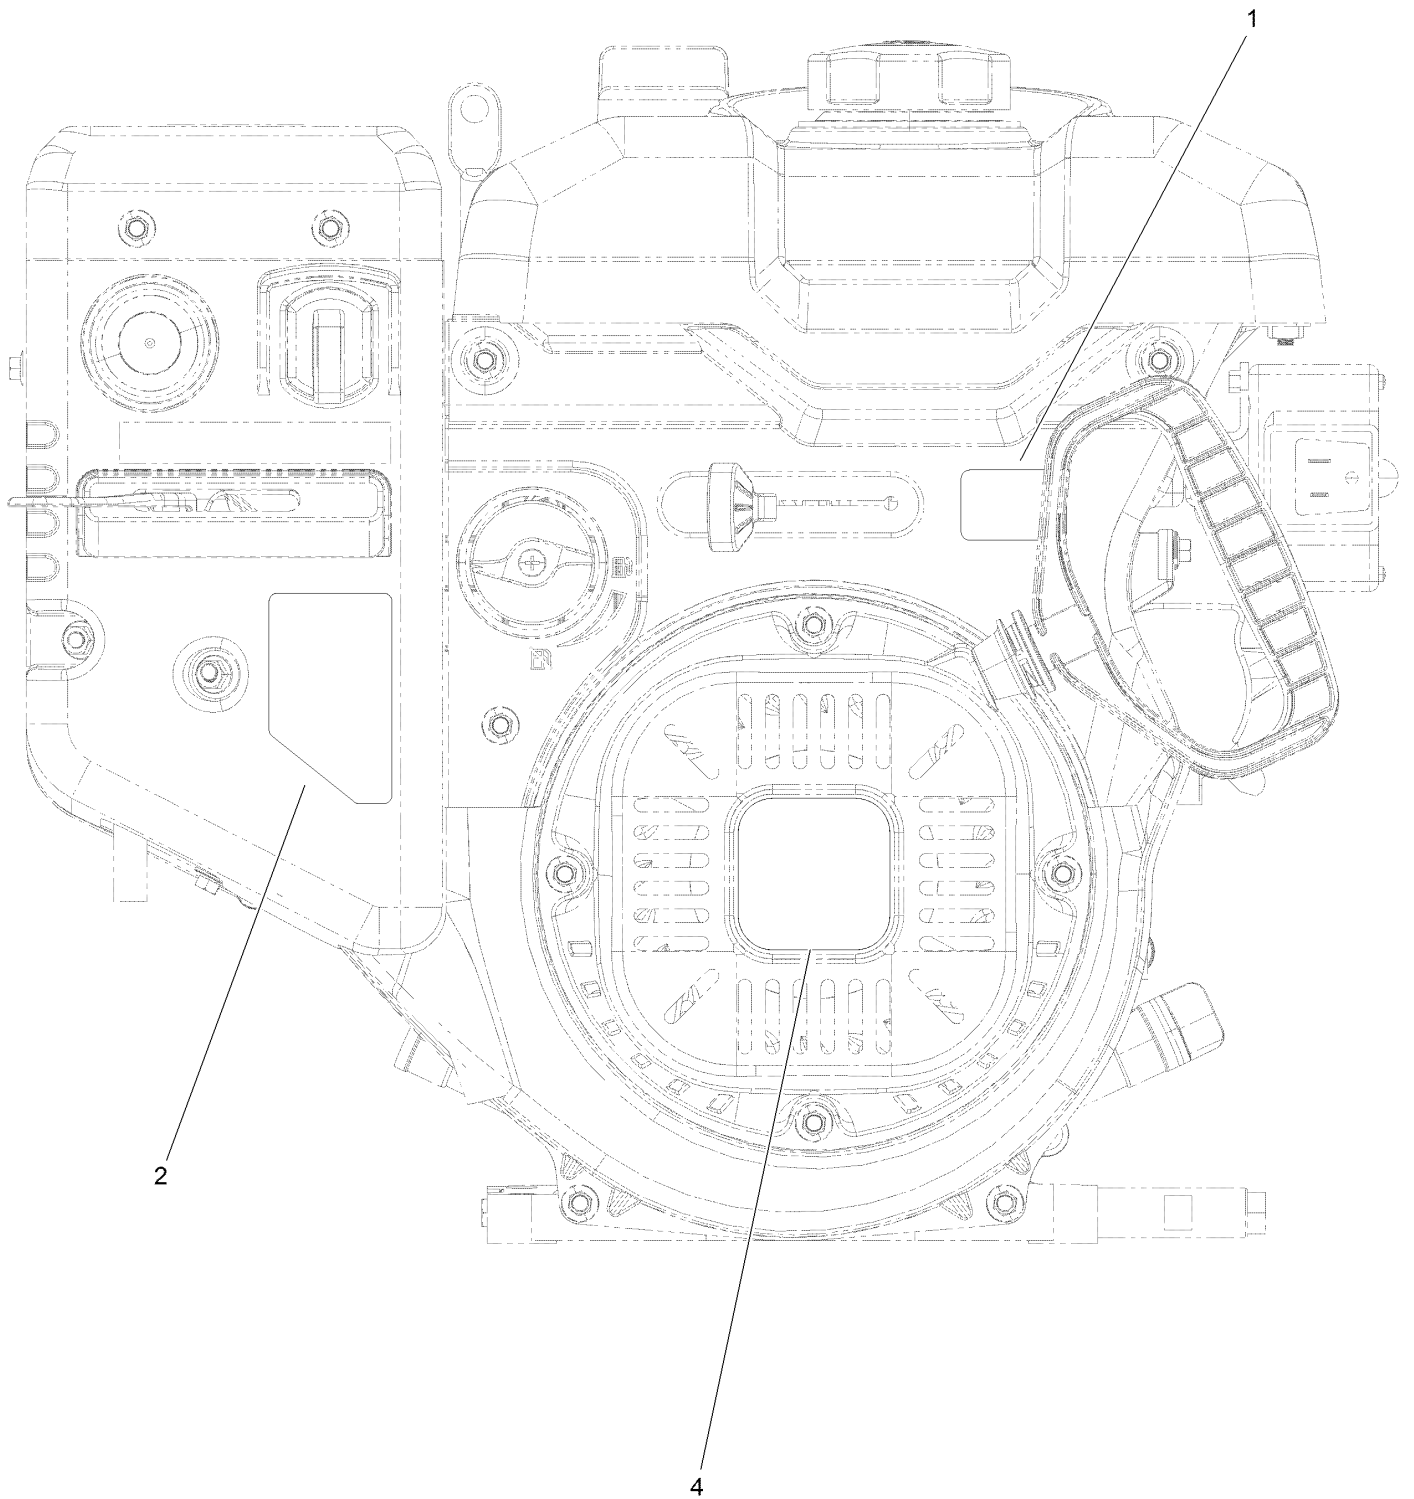

Engine Decal Assembly

Engine Decal Assembly (continued)

<i>Ref.</i>	<i>Part Number</i>	<i>Qty.</i>	<i>Description</i>
1	125-1102	1	Decal-Throttle
2	120-9805	1	Decal-Control, Engine
4	120-9811	1	Decal-Recoil