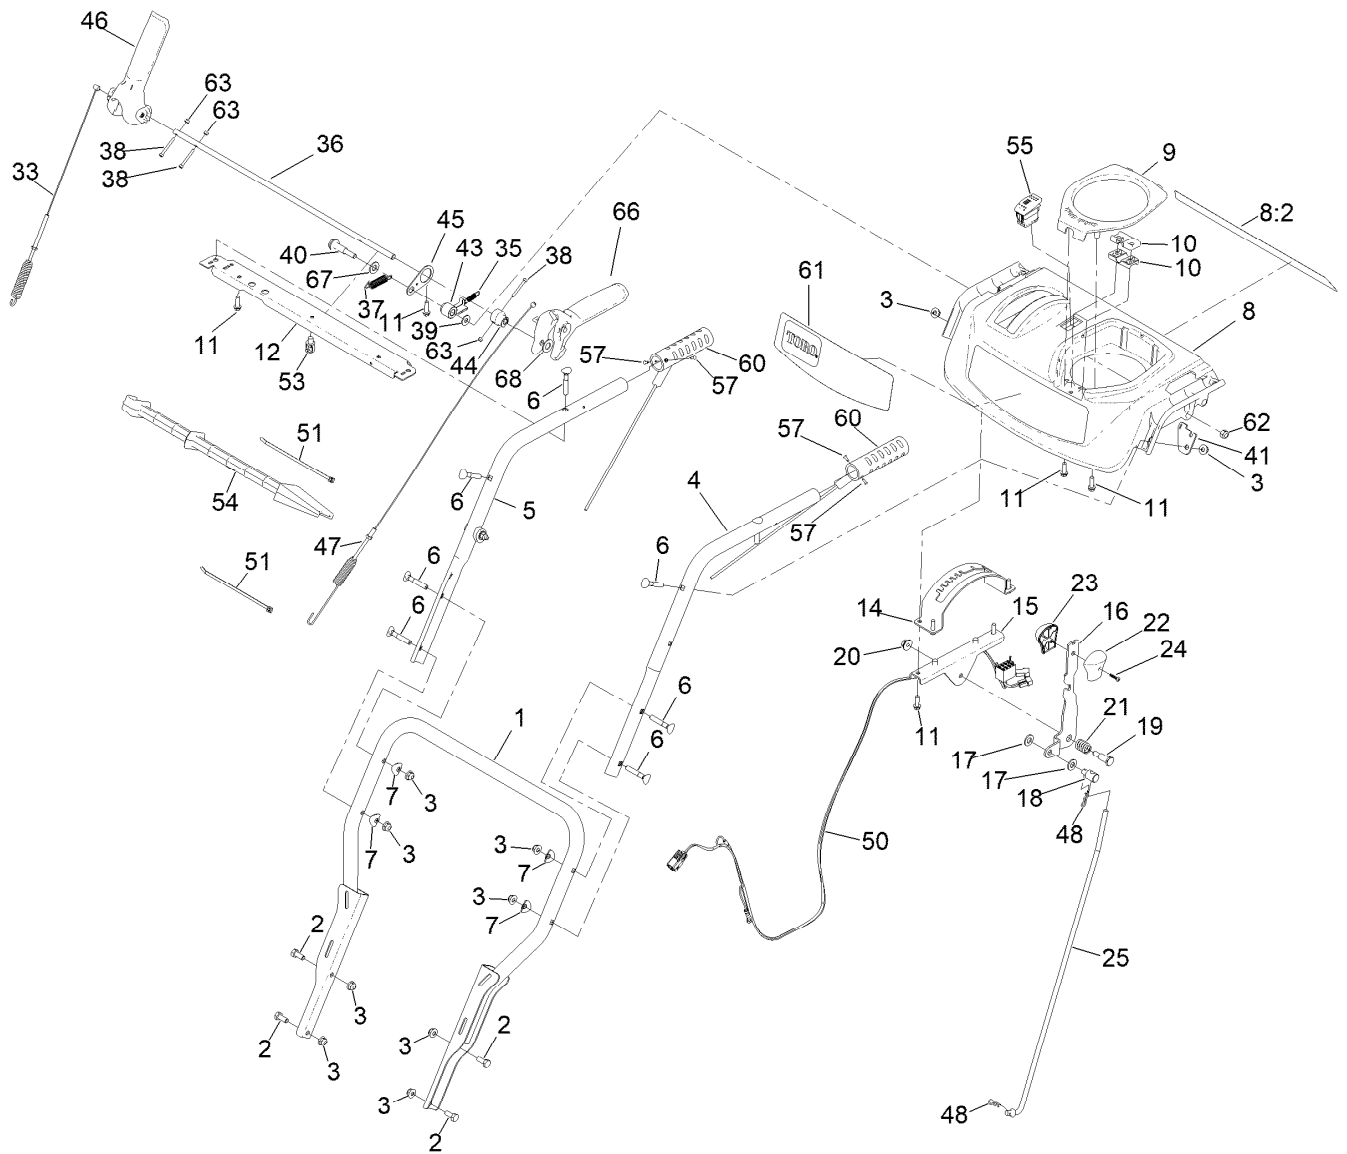

Handle and Control Assembly

Handle and Control Assembly (continued)

<i>Ref.</i>	<i>Part Number</i>	<i>Qty.</i>	<i>Description</i>	<i>Ref.</i>	<i>Part Number</i>	<i>Qty.</i>	<i>Description</i>
1	136-6682-03	1	Lower Handle ASM	36	144-1343	1	Rod-Lockout
2	137-3052	4	Screw-HH	37	136-7162	1	Spring-Return, Lever
3	138-8401	12	Nut-HF	38	145-0660	3	Screw-HSH,Spl
4	137-6206-03	1	Handle-Upper, LH	39	98-3499	1	Washer-Flat
5	137-6207-03	1	Handle-Upper, RH	40	145-0687	1	Screw-Shoulder
6	137-3107	8	Screw-Handle	41	144-1345	1	Plate-Spring
7	137-3009	4	Washer-Cup	43	144-1342	1	Latch, Lockout
8	145-0665	1	Control Panel Assembly	44	144-1341	1	Cam-Lockout
8:2	137-6249	1	Decal-Safety	45	145-0677	1	Bracket-Interlock
9	137-6178	1	Cover-Quickstick	46	137-6171	1	Lever-Control
10	105-9987	2	Support-Rod	47	138-0728	1	Cable-Traction
11	137-3099	8	Screw-Plastite, HWH	48	137-3083	2	Pin-Hair
12	145-4075-01	1	Brace-Console	50	138-3644	1	Harness-Wire, LED And Hand Warmers
14	137-6187-03	1	Gate-Shift	51	614249	2	Tie-Cable
15	137-6188-03	1	Bracket-Shift	53	32180-030	1	Clip-Tie
16	137-6231-03	1	Selector-Speed	54	110-3408	1	Stick-Cleanout
17	115-1166	2	Washer-Plain	55	122-1124	1	Switch-Rocker, On-None-Off (Heater)
18	136-7193	1	Trunnion-Rod	57	3290-271	4	Rivet-Pop
19	137-3103	1	Screw-Shoulder, HH	60	144-1602	1	Red Heated Grip
20	137-3038	1	Nut-HF	61	144-0309	1	Decal-Console
21	136-7121	1	Spring-Compression	62	137-3093	1	Nut-Hex
22	105-9999	1	Knob-Shift, LH	63	140-3749	3	Nut-Lock Rohs
23	106-4423	1	Knob-Shift, RH	66	144-1347	1	Lever-Control
24	94-4496	1	Screw-PPH	67	3256-25	1	Washer-Flat
25	137-6225	1	Rod-Shift	68	115-1166	1	Washer-Plain
33	138-3661	1	Cable-Auger				
35	136-7161	1	Spring-Lockout, Handle