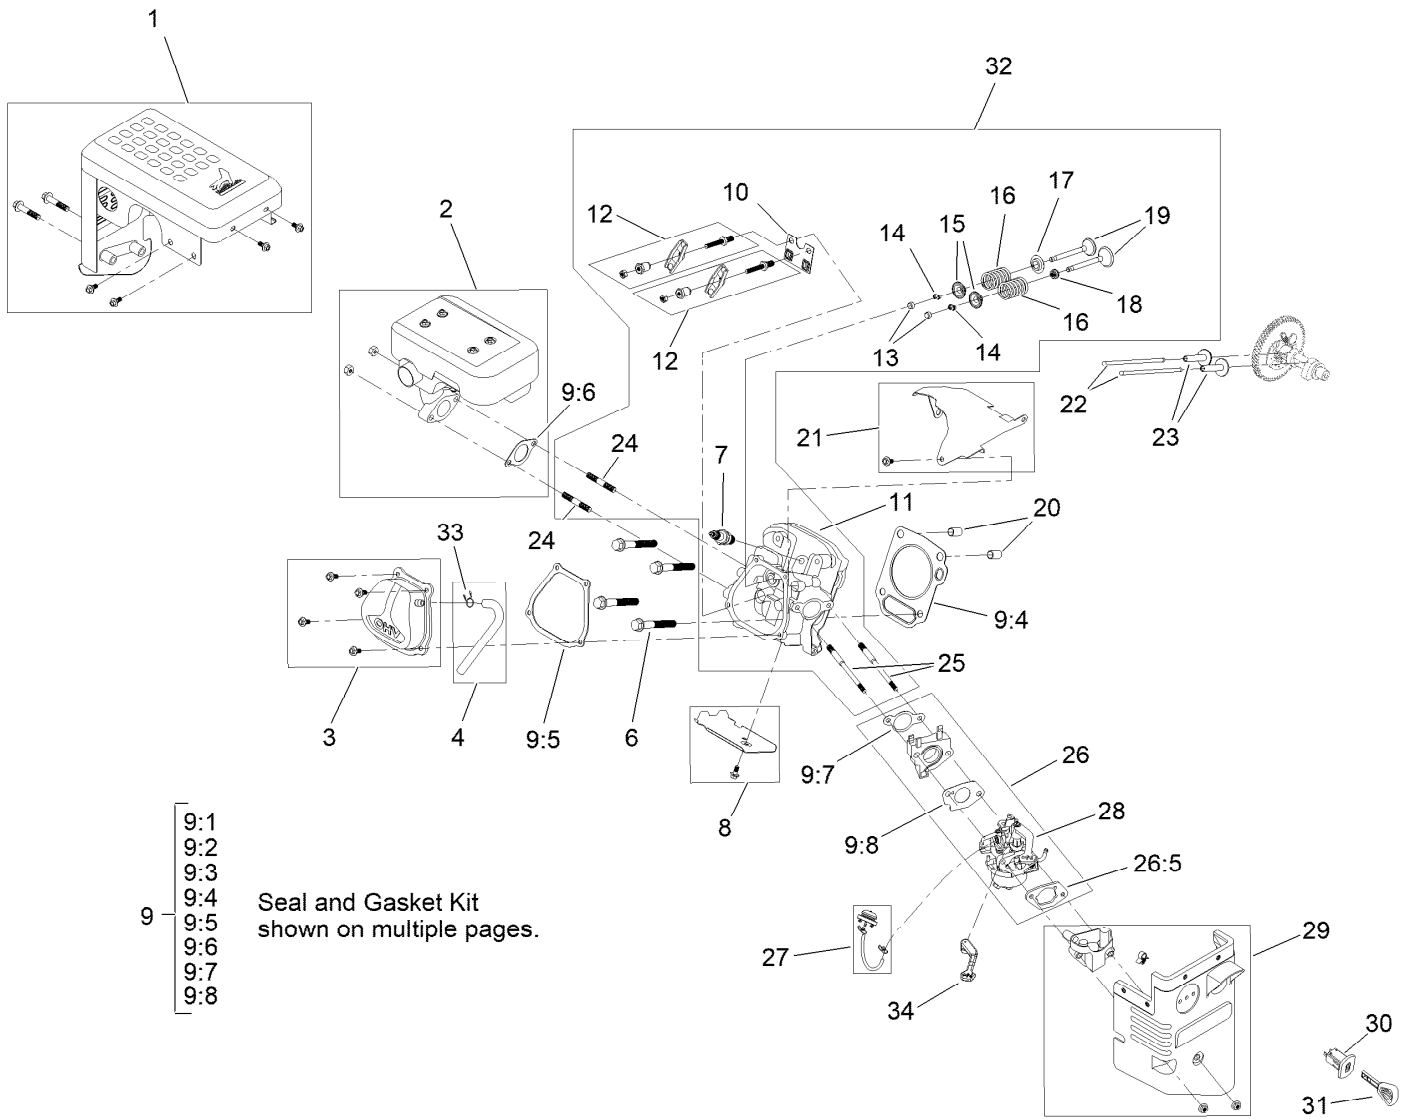

Engine Assembly No. 3

9:1
9:2
9:3
9:4
9:5
9:6
9:7
9:8

9 Seal and Gasket Kit shown on multiple pages.

Engine Assembly No. 3 (continued)

<i>Ref.</i>	<i>Part Number</i>	<i>Qty.</i>	<i>Description</i>	<i>Ref.</i>	<i>Part Number</i>	<i>Qty.</i>	<i>Description</i>
1	121-4101	1	Muffler Shield Kit	17	120-4303	1	Seat-Spring, Valve
2	127-9373	1	Muffler Kit	18	120-4304	1	Seal-Stem, Valve
3	121-0343	1	Valve Cover Kit	19	121-0328	1	Valve Kit
4	139-0629	1	Tube-Breather	20	120-4200	2	Pin-Dowel
6	121-0302	4	Screw-HHF	21	121-4102	1	Upper Heat Shroud Kit
7	119-1901	1	Plug-Spark	22	121-0246	2	Rod-Push
8	121-0348	1	Lower Heat Shroud Kit	23	120-4298	2	Lifter-Valve
9	121-0358	1	Seal And Gasket Kit	24	121-0304	2	Stud-Mount, Muffler
9:1	121-0316	1	Seal-Oil	25	121-0303	2	Stud-Mount, Carburetor
9:2	121-0317	1	Seal-Oil	26	121-0359	1	Complete Carb Service Kit
9:3	121-0228	1	Gasket-Cover, Crankcase	26:5	121-0254	1	Gasket-Coated, Rubber
9:4	121-0231	1	Gasket-Head, Cylinder	27	127-9372	1	Primer Kit
9:5	121-0234	1	Gasket-Cover, Valve	28	127-9143	1	Carb Repair Kit With Gaskets
9:6	121-0272	1	Gasket-Exhaust	29	121-0355	1	Heater Box Kit
9:7	121-0252	1	Gasket-Carburetor	30	121-0283	1	Switch-Key
9:8	121-0253	1	Gasket-Carburetor	31	117-7728	1	Key
10	121-0247	1	Plate-Guide, Push Rod	32	133-9855	1	Complete Head ASM
11	121-0230	1	Head-Cylinder	33	127-9408	1	Clamp-Hose
12	121-0245	2	Rocker Arm ASM	34	139-0638	1	Lever-Choke
13	121-0244	2	Rotator-Valve	99	121-4241	1	High Altitude Kit-Power Max HD ●
14	120-4307	4	Keeper-Valve				
15	120-4306	2	Retainer-Spring, Valve				
16	120-4305	2	Spring-Valve				

● Not illustrated