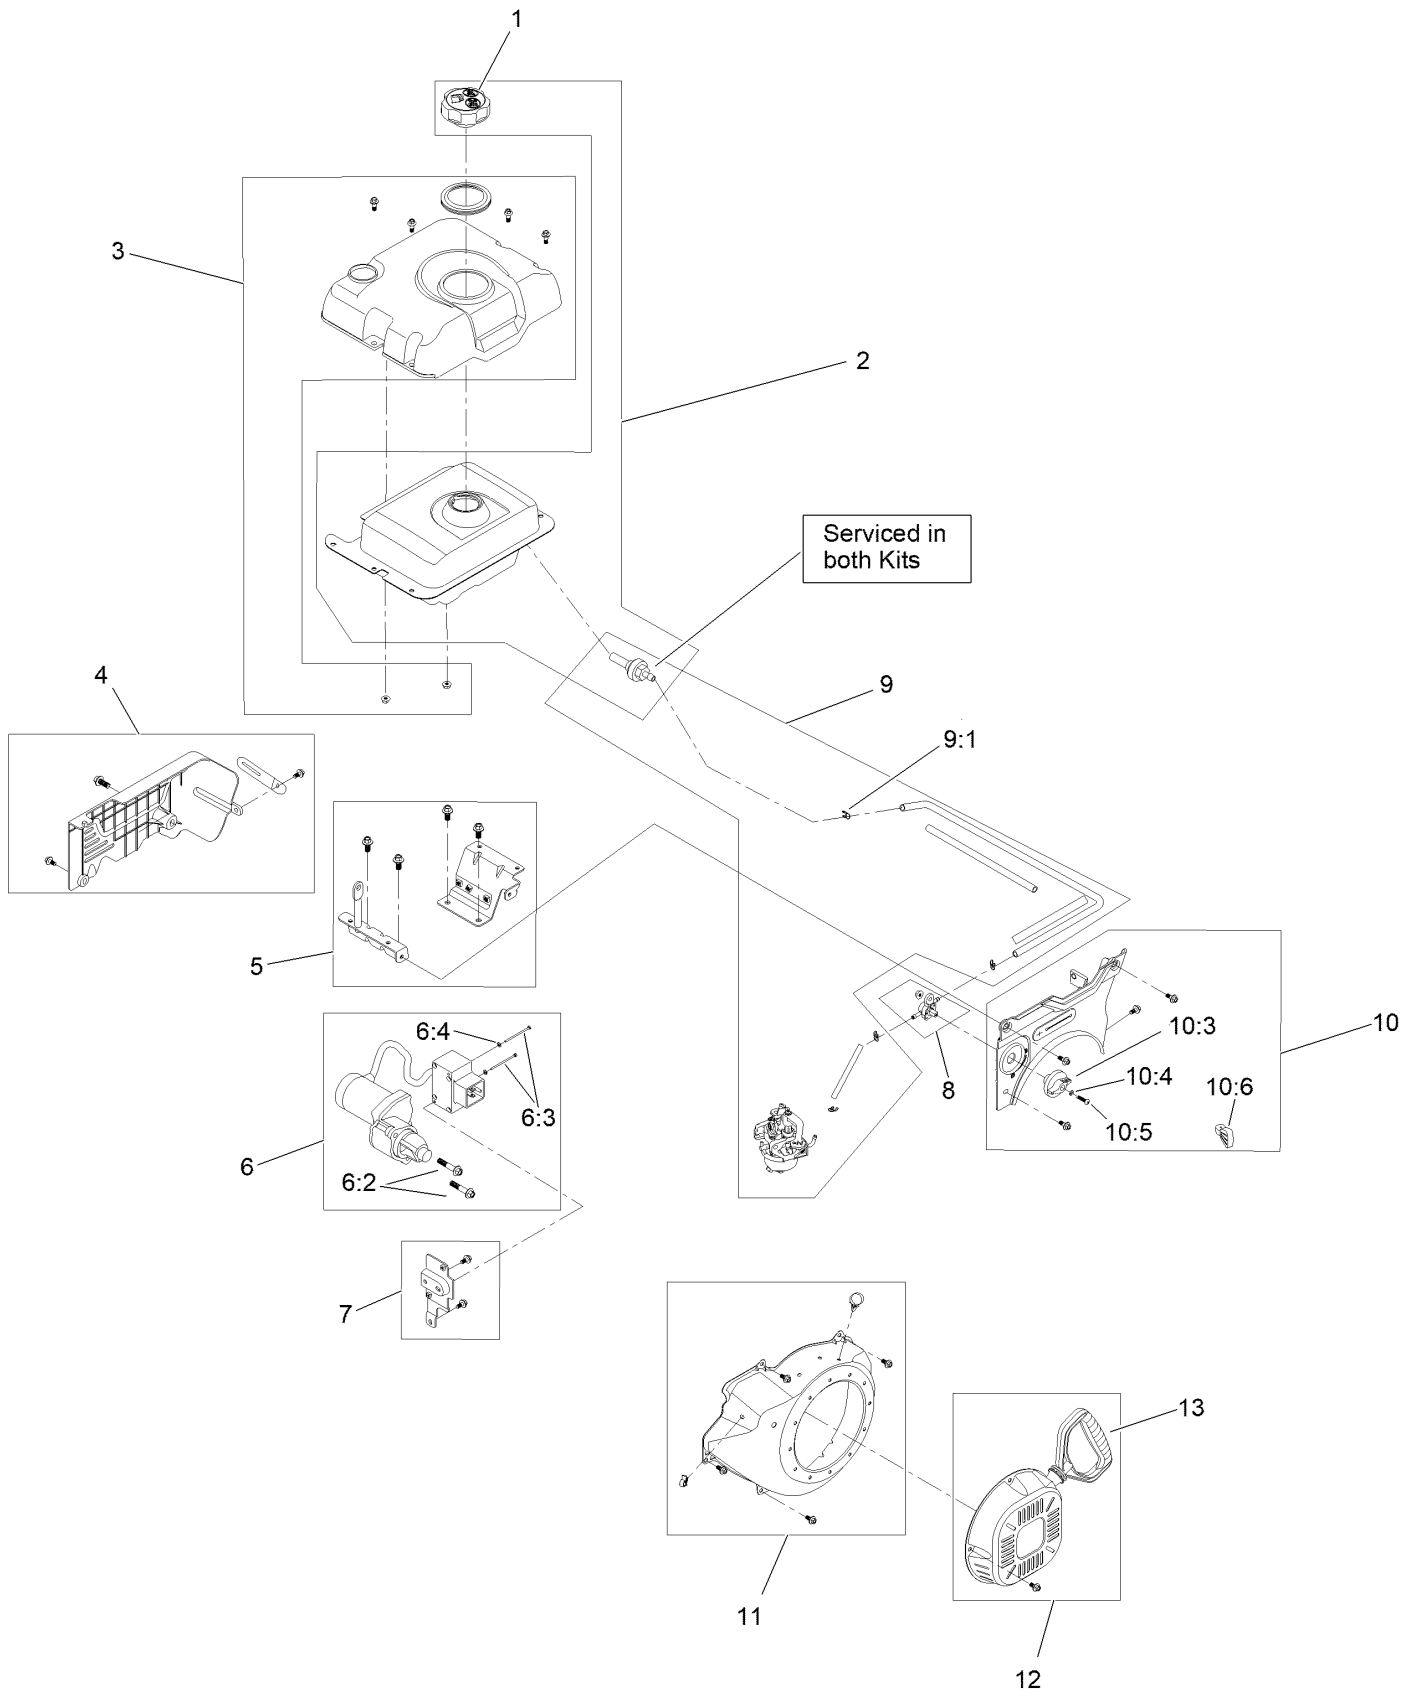

Engine Assembly (continued)

<i>Ref.</i>	<i>Part Number</i>	<i>Qty.</i>	<i>Description</i>	<i>Ref.</i>	<i>Part Number</i>	<i>Qty.</i>	<i>Description</i>
1	120-4425	1	Engine-180Fds-1	9	138-0683-03	1	Bracket-Light
2	138-0695	1	Engine Plate ASM	10	32144-85	2	Screw-HWH Thd Form
3	32144-70	4	Screw-HWHTF	11	121-4615	1	Screw-HH
4	136-8683	4	Nut-Lock	12	136-6606	1	Cover-Belt
5	136-8673	1	Guide-Belt	13	3230-19	1	Bolt-CARR
6	138-0690	2	Screw-HH	14	137-3089	1	Nut-Hex
7	136-6644-03	1	Bracket-Control, Traction	15	137-3099	1	Screw-Plastite, HWH
8	138-0670	1	LED Light ASM				

Engine Assembly No. 1