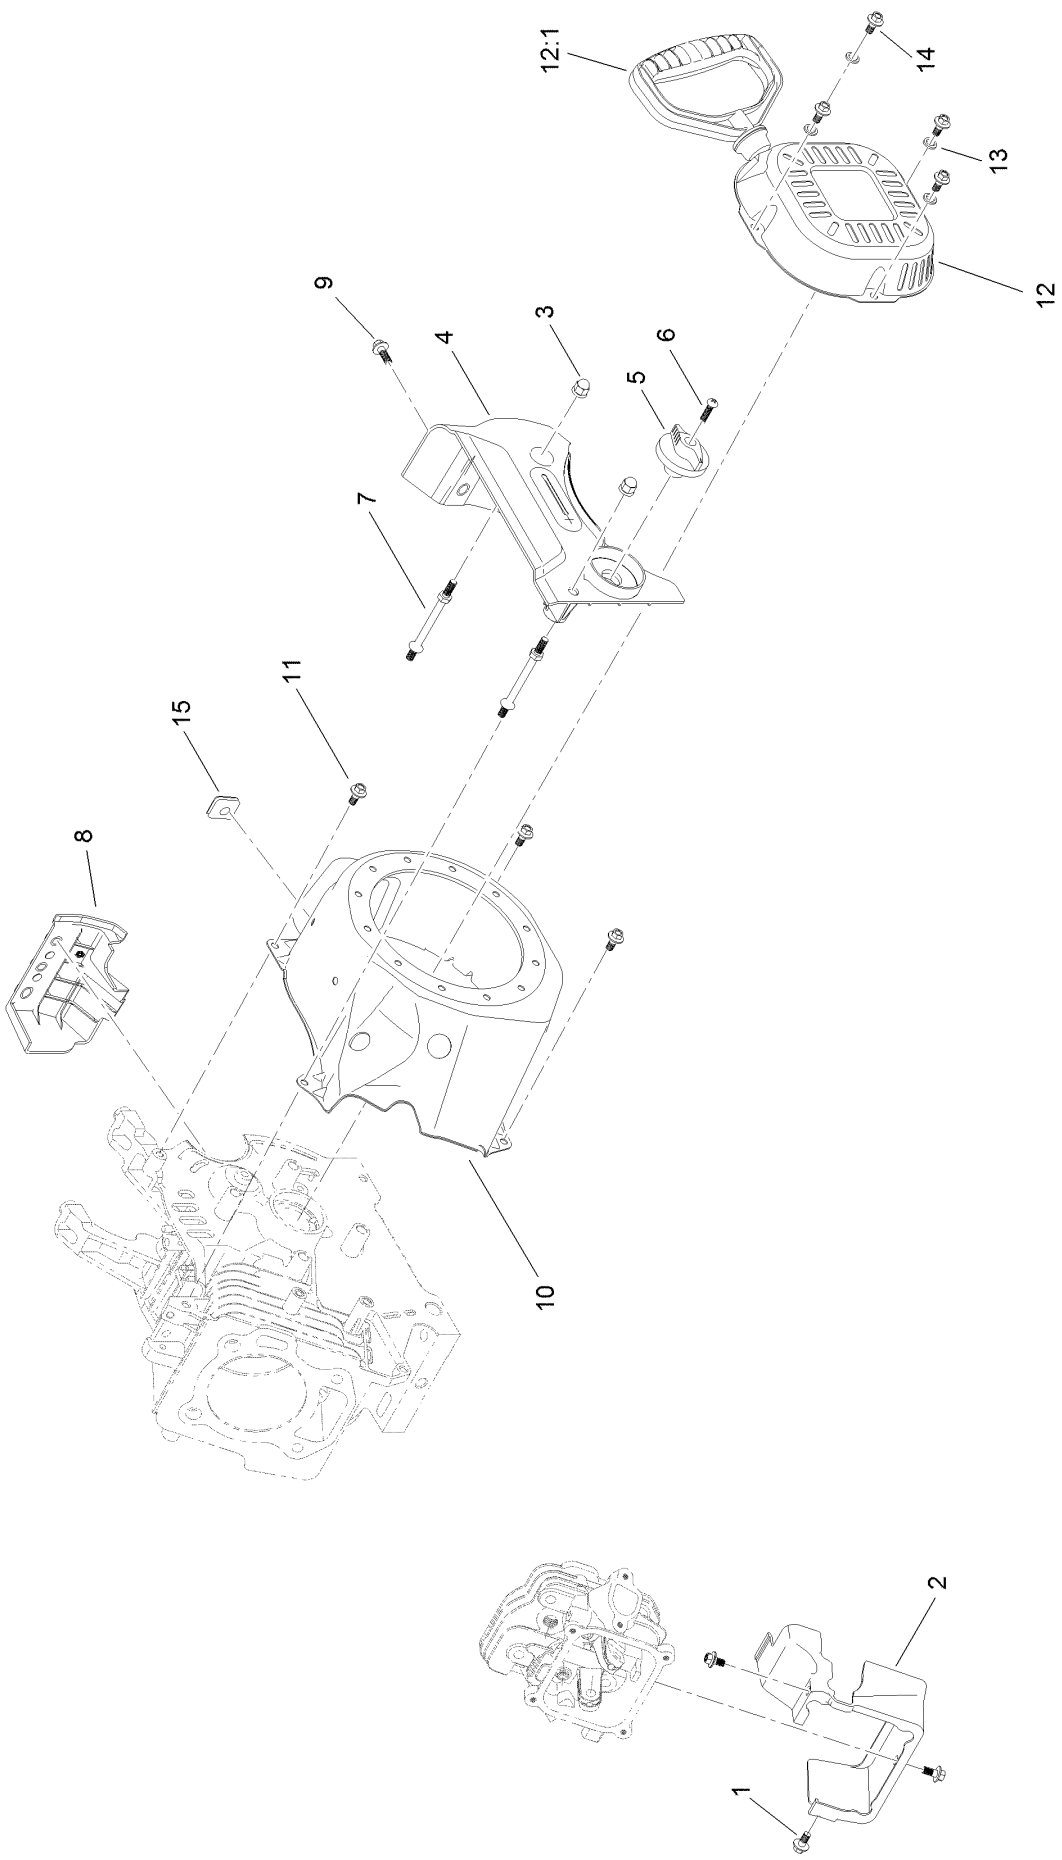

Blower Housing and Shrouds Assembly

Blower Housing and Shrouds Assembly (continued)

<i>Ref.</i>	<i>Part Number</i>	<i>Qty.</i>	<i>Description</i>	<i>Ref.</i>	<i>Part Number</i>	<i>Qty.</i>	<i>Description</i>
1	121-0116	3	Screw-HHF	9	127-9123	1	Screw-HHF
2	133-1530	1	Shroud-Head	10	133-1528	1	Shroud-Flywheel
3	127-9383	2	Nut-Acorn	11	121-0294	3	Screw-HHF
4	133-1557	1	Panel-Control, Front	12	127-9487	1	Recoil ASM
5	121-0268	1	Knob-Valve, Fuel	12:1	121-0287	1	Handle-Recoil
6	121-0305	1	Screw-Bhp	13	127-9380	4	Washer-Plain
7	127-9110	2	Stud-Mount	14	127-9031	4	Screw-HHF
8	133-1543	1	Panel-Side, Engine	15	133-1548	1	Grommet-Rubber