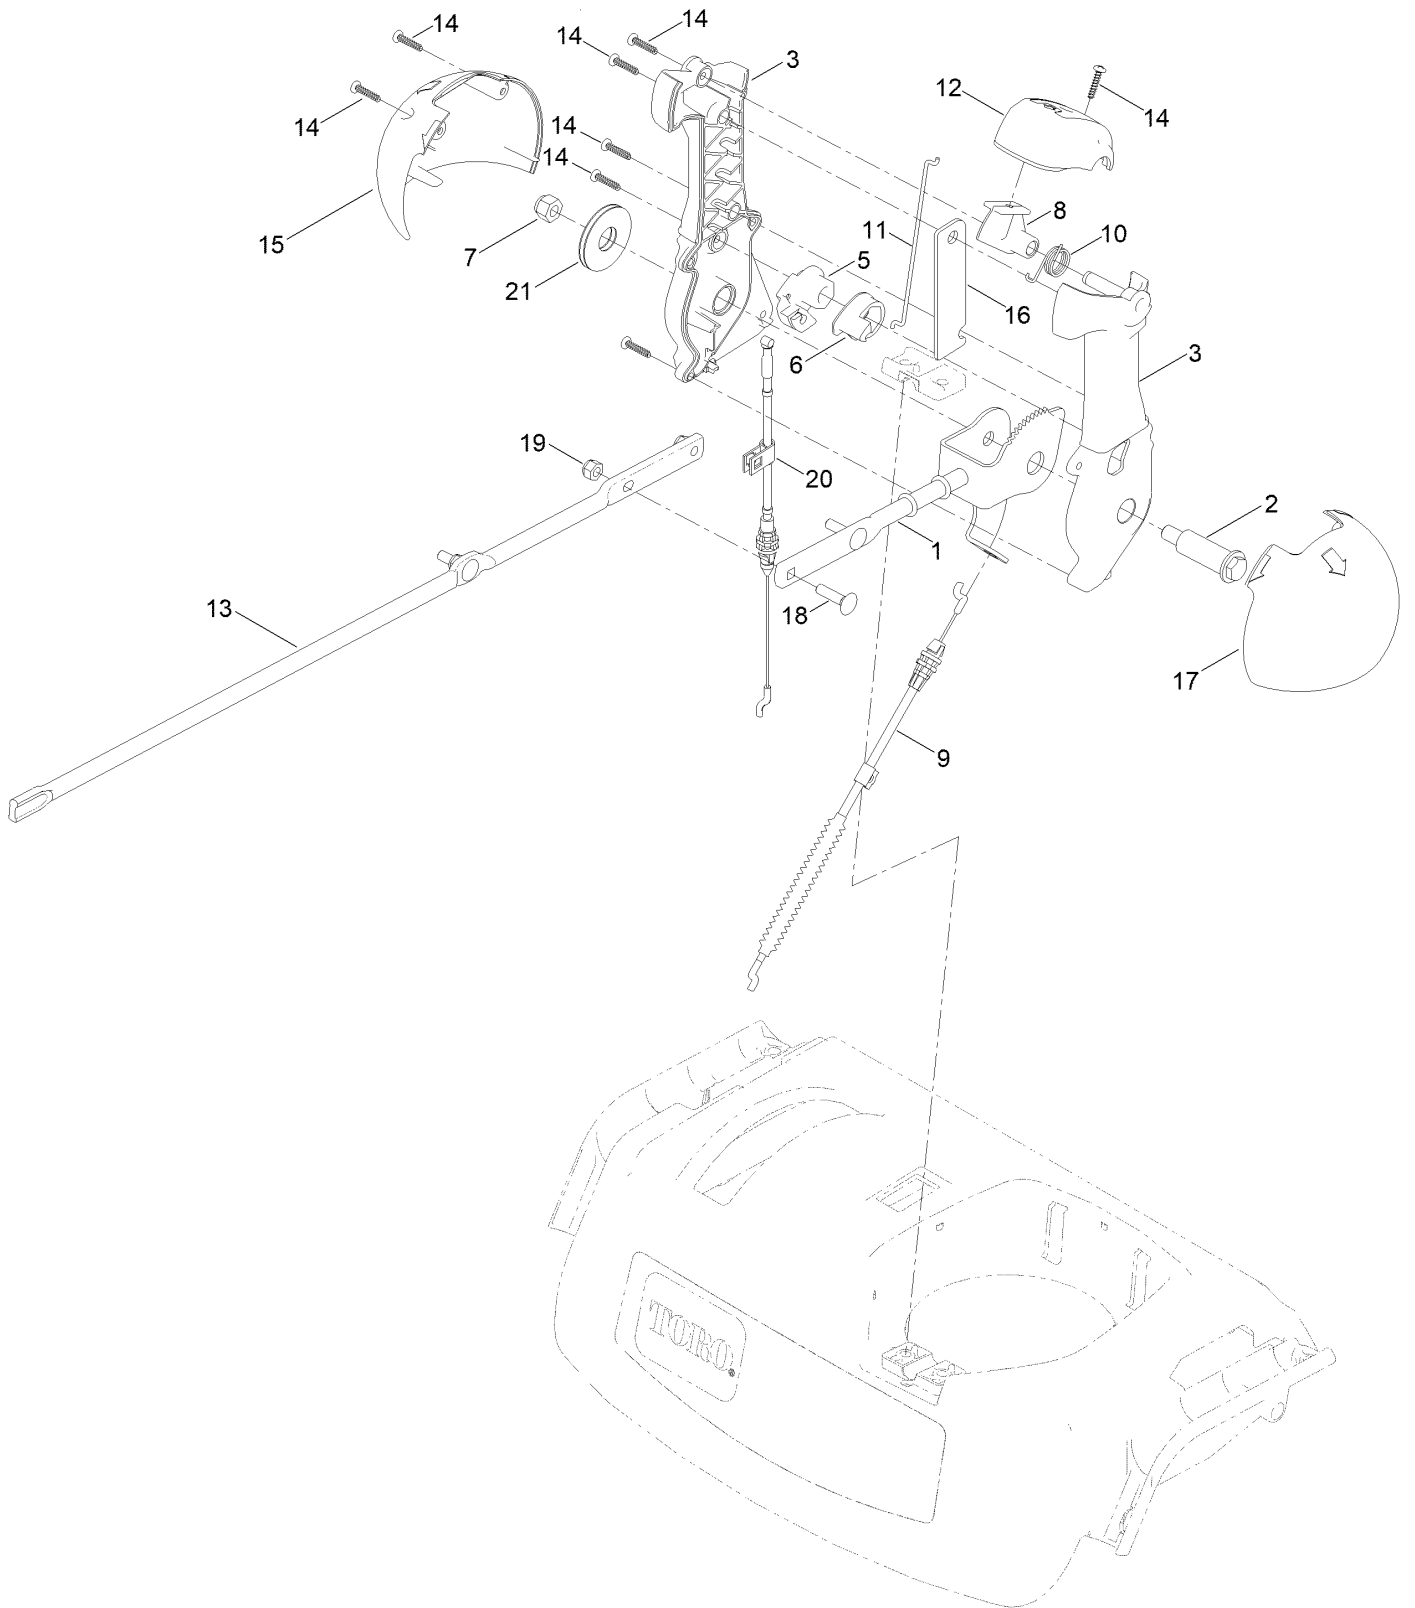

Chute Control Assembly

Chute Control Assembly (continued)

<i>Ref.</i>	<i>Part Number</i>	<i>Qty.</i>	<i>Description</i>	<i>Ref.</i>	<i>Part Number</i>	<i>Qty.</i>	<i>Description</i>
1	138-0662	1	Rod-Control, Chute	12	137-6239	1	Cap-Lever
2	138-0659	1	Screw-Shoulder, HWH	13	136-6578	1	Rod-Chute, Rotation
3	139-1552	1	Chute Control Lever ASM	14	94-4496	8	Screw-PPH
5	105-9988	1	Lever-Cable, Deflector	15	136-6677	1	Globe-Quickstick, RH
6	106-7310	1	Pawl-Latch	16	136-6632-03	1	Plate-Stiffner
7	137-3087	1	Nut-Hex	17	136-6678	1	Globe-Quickstick, LH
8	137-6238	1	Trigger-Latch	18	137-3056	3	Bolt-CARR
9	144-1227	1	Cable-Deflector	19	137-3094	3	Nut-Hex
10	105-9982	1	Spring-Torsion	20	139-9903	1	Cable-Release, Chute
11	138-0688	1	Link-Latch	21	138-0744	1	Washer-Friction, Composite