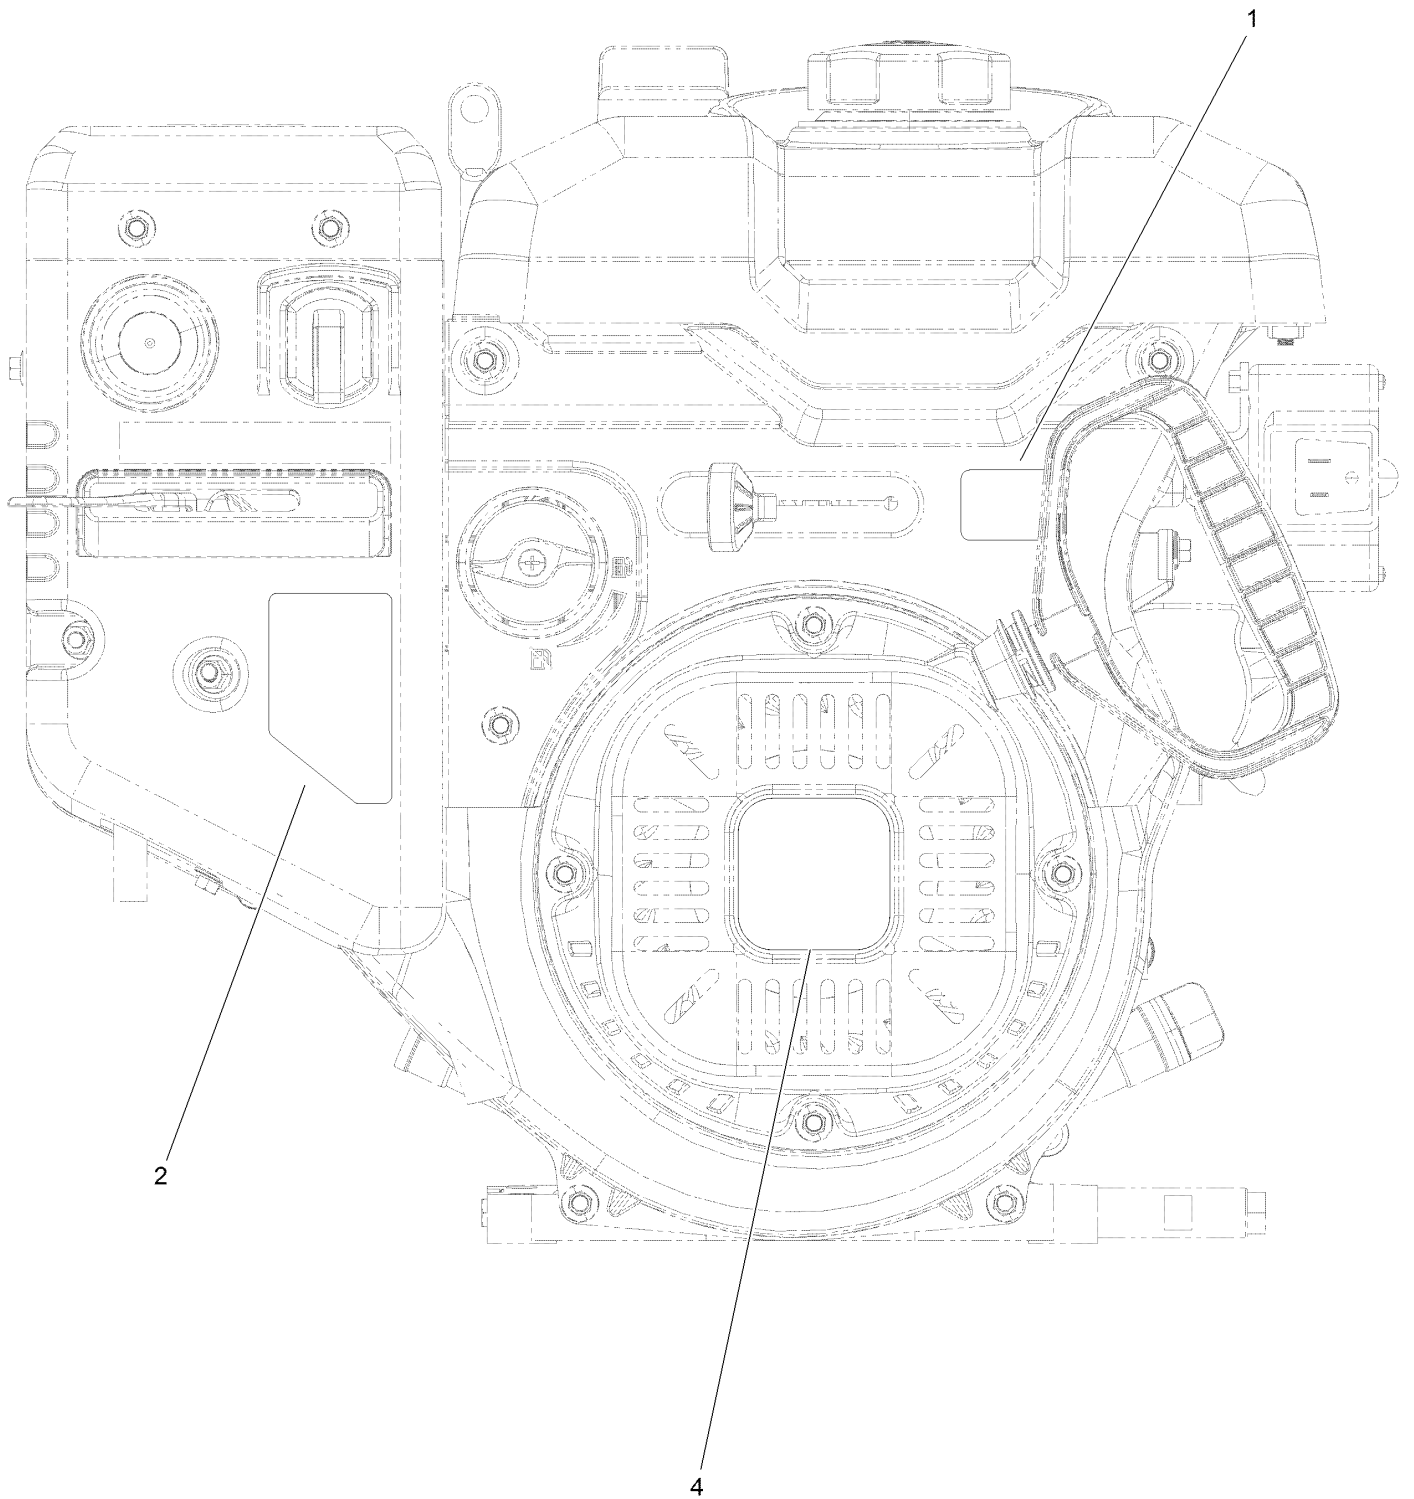

Engine Decal Assembly

Engine Decal Assembly (continued)

<i>Ref.</i>	<i>Part Number</i>	<i>Qty.</i>	<i>Description</i>
1	131-6487	1	Decal-Throttle
2	120-9805	1	Decal-Control, Engine
4	131-5912	1	Decal-Recoil, G250