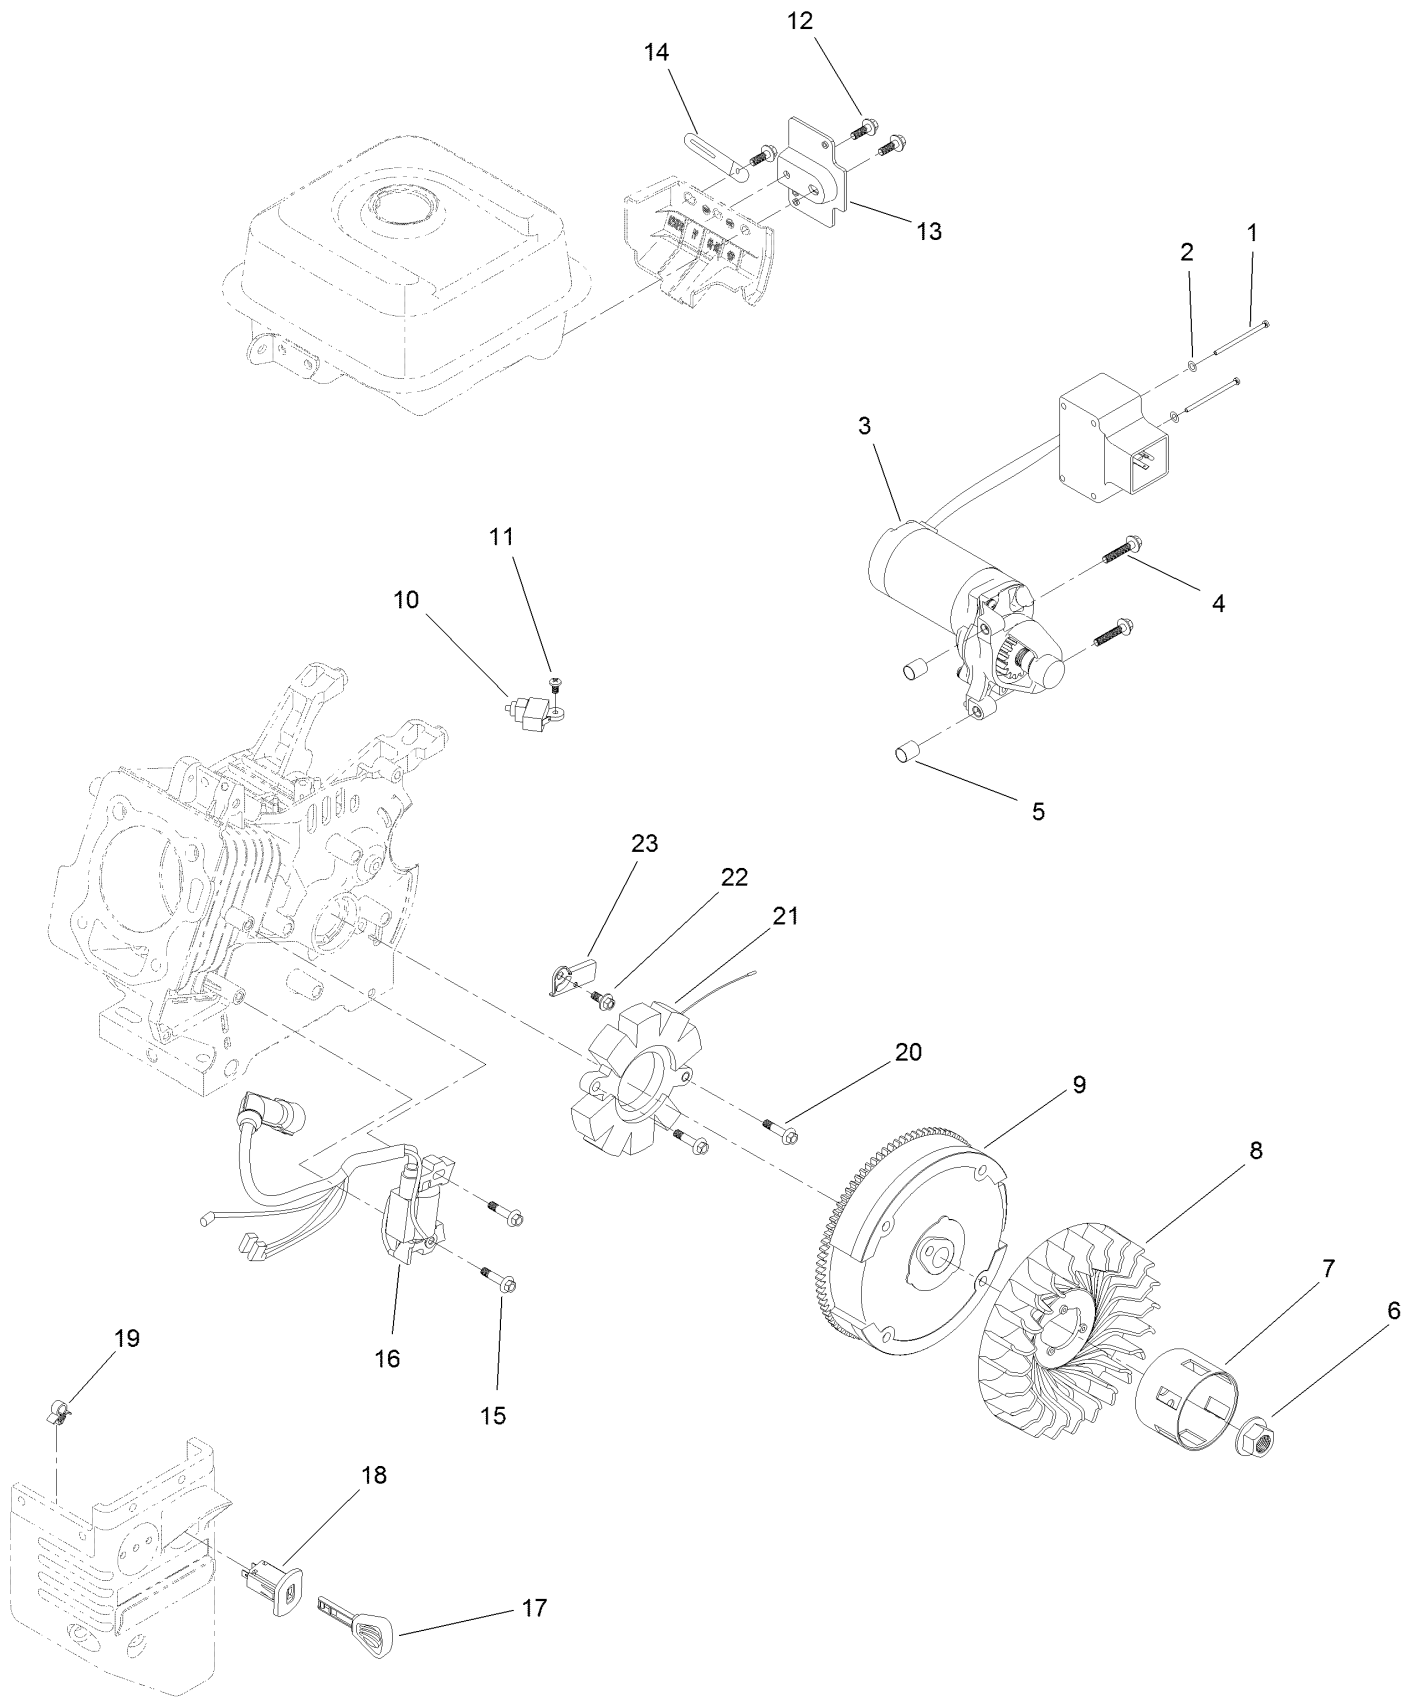

Ignition and Electrical Assembly

Ignition and Electrical Assembly (continued)

<i>Ref.</i>	<i>Part Number</i>	<i>Qty.</i>	<i>Description</i>	<i>Ref.</i>	<i>Part Number</i>	<i>Qty.</i>	<i>Description</i>
1	121-0306	2	Screw-Bhp	13	133-1554	1	Bracket-Switchbox, Starter
2	121-0312	2	Washer-Plain	14	121-0017	1	Clip-Harness, Wire
3	144-0988	1	Motor-Starter	15	121-0097	2	Screw-HHF
4	133-1546	2	Screw-Flange	16	133-9996	1	Ignition Coil ASM
5	121-0055	2	Pin-Dowel	17	117-7728	1	Key
6	121-0047	1	Nut-Flange	18	121-0283	1	Switch-Key
7	133-1527	1	Cup-Starter	19	121-0326	1	Clip
8	133-1526	1	Fan-Cooling	20	121-0196	2	Screw-HHF
9	127-9484	1	Flywheel ASM	21	127-9485	1	Alternator
10	121-0284	1	Switch-Kill, Engine	22	121-0116	1	Screw-HHF
11	120-4461	1	Screw-PPH	23	127-9486	1	Clamp-Wire, Charge
12	127-9123	3	Screw-HHF