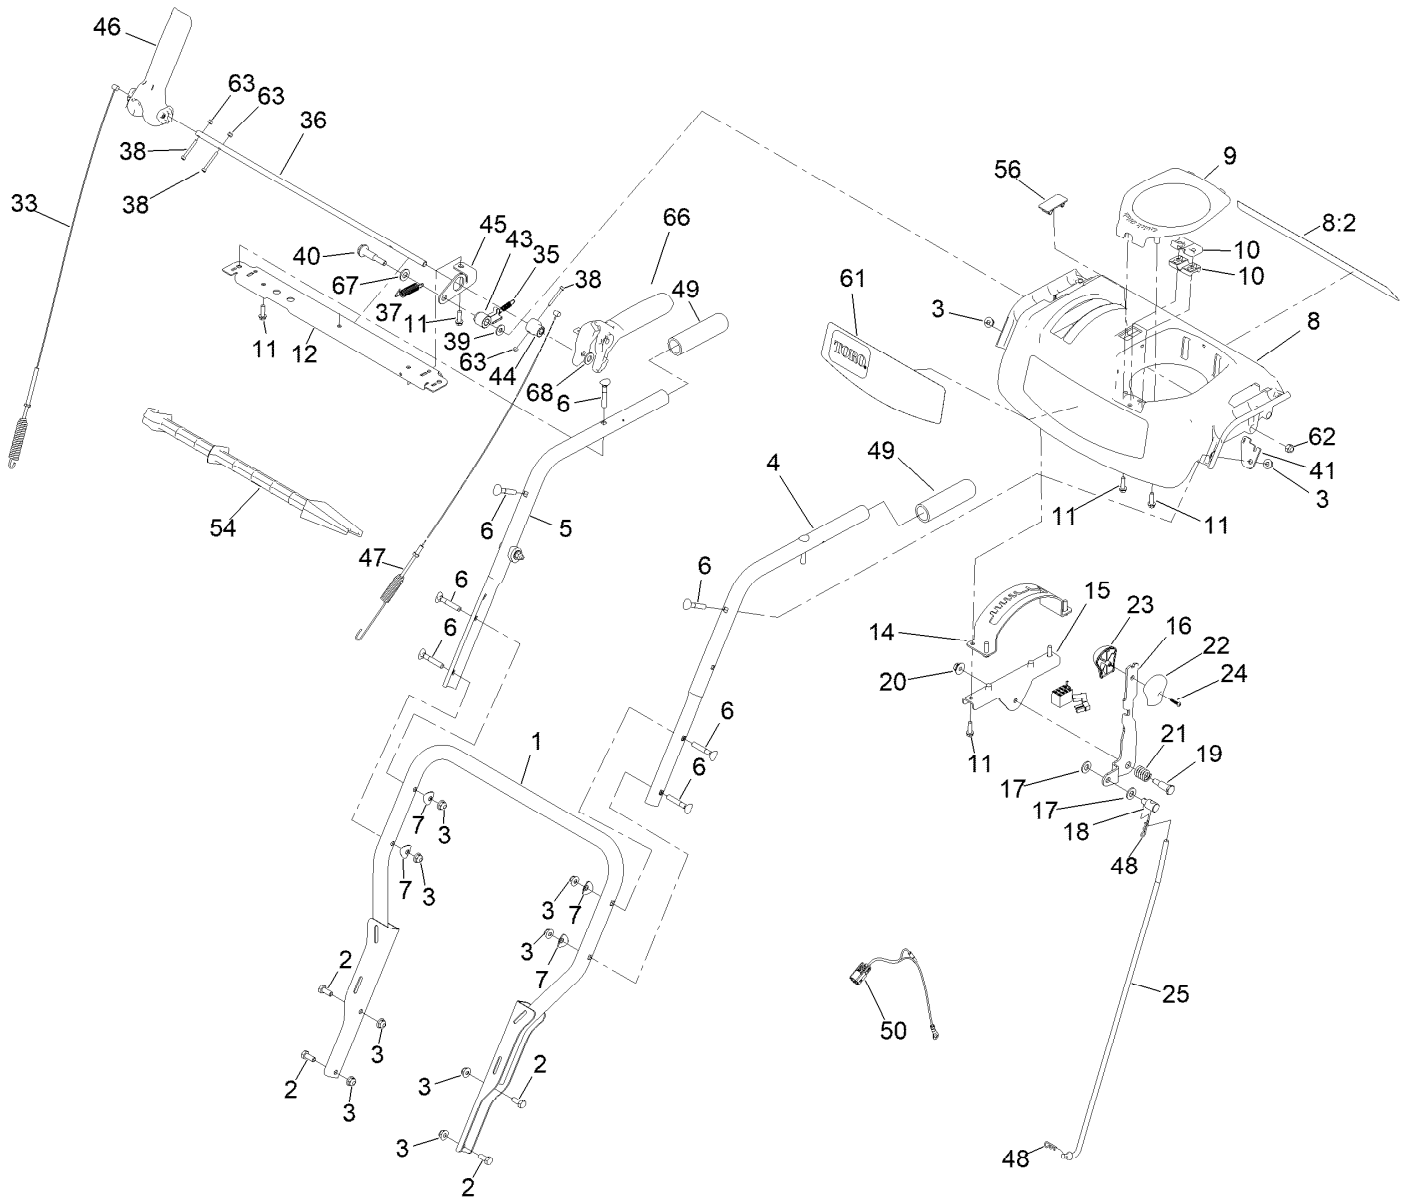

Traction Control Assembly

Traction Control Assembly (continued)

<i>Ref.</i>	<i>Part Number</i>	<i>Qty.</i>	<i>Description</i>	<i>Ref.</i>	<i>Part Number</i>	<i>Qty.</i>	<i>Description</i>
1	136-6682-03	1	Lower Handle ASM	33	138-3661	1	Cable-Auger
2	137-3052	4	Screw-HH	35	136-7161	1	Spring-Lockout, Handle
3	138-8401	12	Nut-HF	36	144-1343	1	Rod-Lockout
4	137-6206-03	1	Handle-Upper, LH	37	136-7162	1	Spring-Return, Lever
5	137-6207-03	1	Handle-Upper, RH	38	145-0660	3	Screw-HSH,Spl
6	137-3107	8	Screw-Handle	39	98-3499	1	Washer-Flat
7	137-3009	4	Washer-Cup	40	145-0687	1	Screw-Shoulder
8	145-0665	1	Control Panel Assembly	41	144-1345	1	Plate-Spring
8:2	137-6249	1	Decal-Safety	43	144-1342	1	Latch, Lockout
9	137-6178	1	Cover-Quickstick	44	144-1341	1	Cam-Lockout
10	105-9987	2	Support-Rod	45	145-0677	1	Bracket-Interlock
11	137-3099	8	Screw-Plastite, HWH	46	137-6171	1	Lever-Control
12	145-4075-01	1	Brace-Console	47	138-0728	1	Cable-Traction
14	137-6187-03	1	Gate-Shift	48	137-3083	2	Pin-Hair
15	137-6188-03	1	Bracket-Shift	49	120-1333	2	Grip-Handle
16	137-6231-03	1	Selector-Speed	50	138-3645	1	Harness-Wire, LED
17	115-1166	2	Washer-Plain	54	110-3408	1	Stick-Cleanout
18	136-7193	1	Trunnion-Rod	56	99-7420	1	Plug-Hole
19	137-3103	1	Screw-Shoulder, HH	61	144-0308	1	Decal-Console
20	137-3038	1	Nut-HF	62	137-3093	1	Nut-Hex
21	136-7121	1	Spring-Compression	63	140-3749	3	Nut-Lock Rohs
22	105-9999	1	Knob-Shift, LH	66	144-1347	1	Lever-Control
23	106-4423	1	Knob-Shift, RH	67	3256-25	1	Washer-Flat
24	94-4496	1	Screw-PPH	68	115-1166	1	Washer-Plain
25	137-6225	1	Rod-Shift