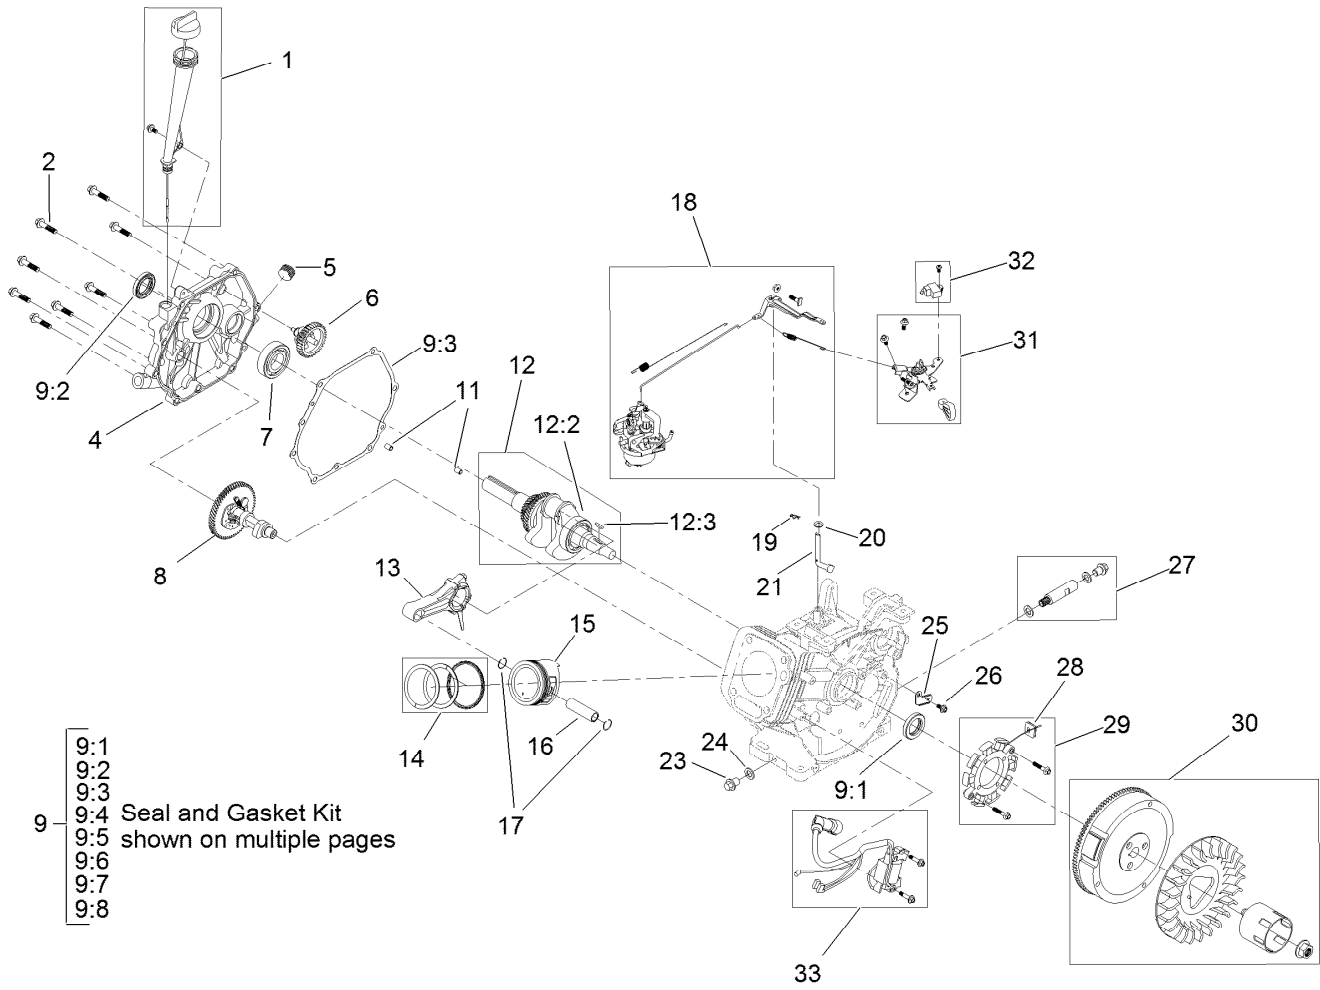

Engine Assembly No. 1 (continued)

<i>Ref.</i>	<i>Part Number</i>	<i>Qty.</i>	<i>Description</i>	<i>Ref.</i>	<i>Part Number</i>	<i>Qty.</i>	<i>Description</i>
1	133-9823	1	Cap-Fuel	9	147-7090	1	Hose-Fuel
2	147-7093	1	Fuel Tank And Cap Kit	10	121-4105	1	Front Panel Kit
3	121-0349	1	Fuel Tank Cover Kit	10:3	121-0268	1	Knob-Valve, Fuel
4	121-0347	1	Rear Panel And Hardware Kit	10:4	121-0312	1	Washer-Plain
5	121-0351	1	Tank Mount Bracket Kit	10:5	121-0305	1	Screw-Bhp
6	144-0995	1	Electric Starter Kit	10:6	121-0269	1	Knob-Control, Throttle
6:2	121-0298	2	Screw-HHF	11	121-0274	1	Recoil Shroud Kit
6:3	121-0306	2	Screw-Bhp	12	121-0342	1	Recoil Kit
6:4	121-0312	2	Washer-Plain	13	121-0287	1	Handle-Recoil
7	121-4103	1	Switch Box Bracket Kit	14	147-7091	1	Hose-Fuel
8	121-4109	1	Fuel Shut-Off Valve Kit	15	147-7077	4	Clip-Hose
				16	147-7078	1	Sleeve-Abrasion

Engine Assembly No. 2