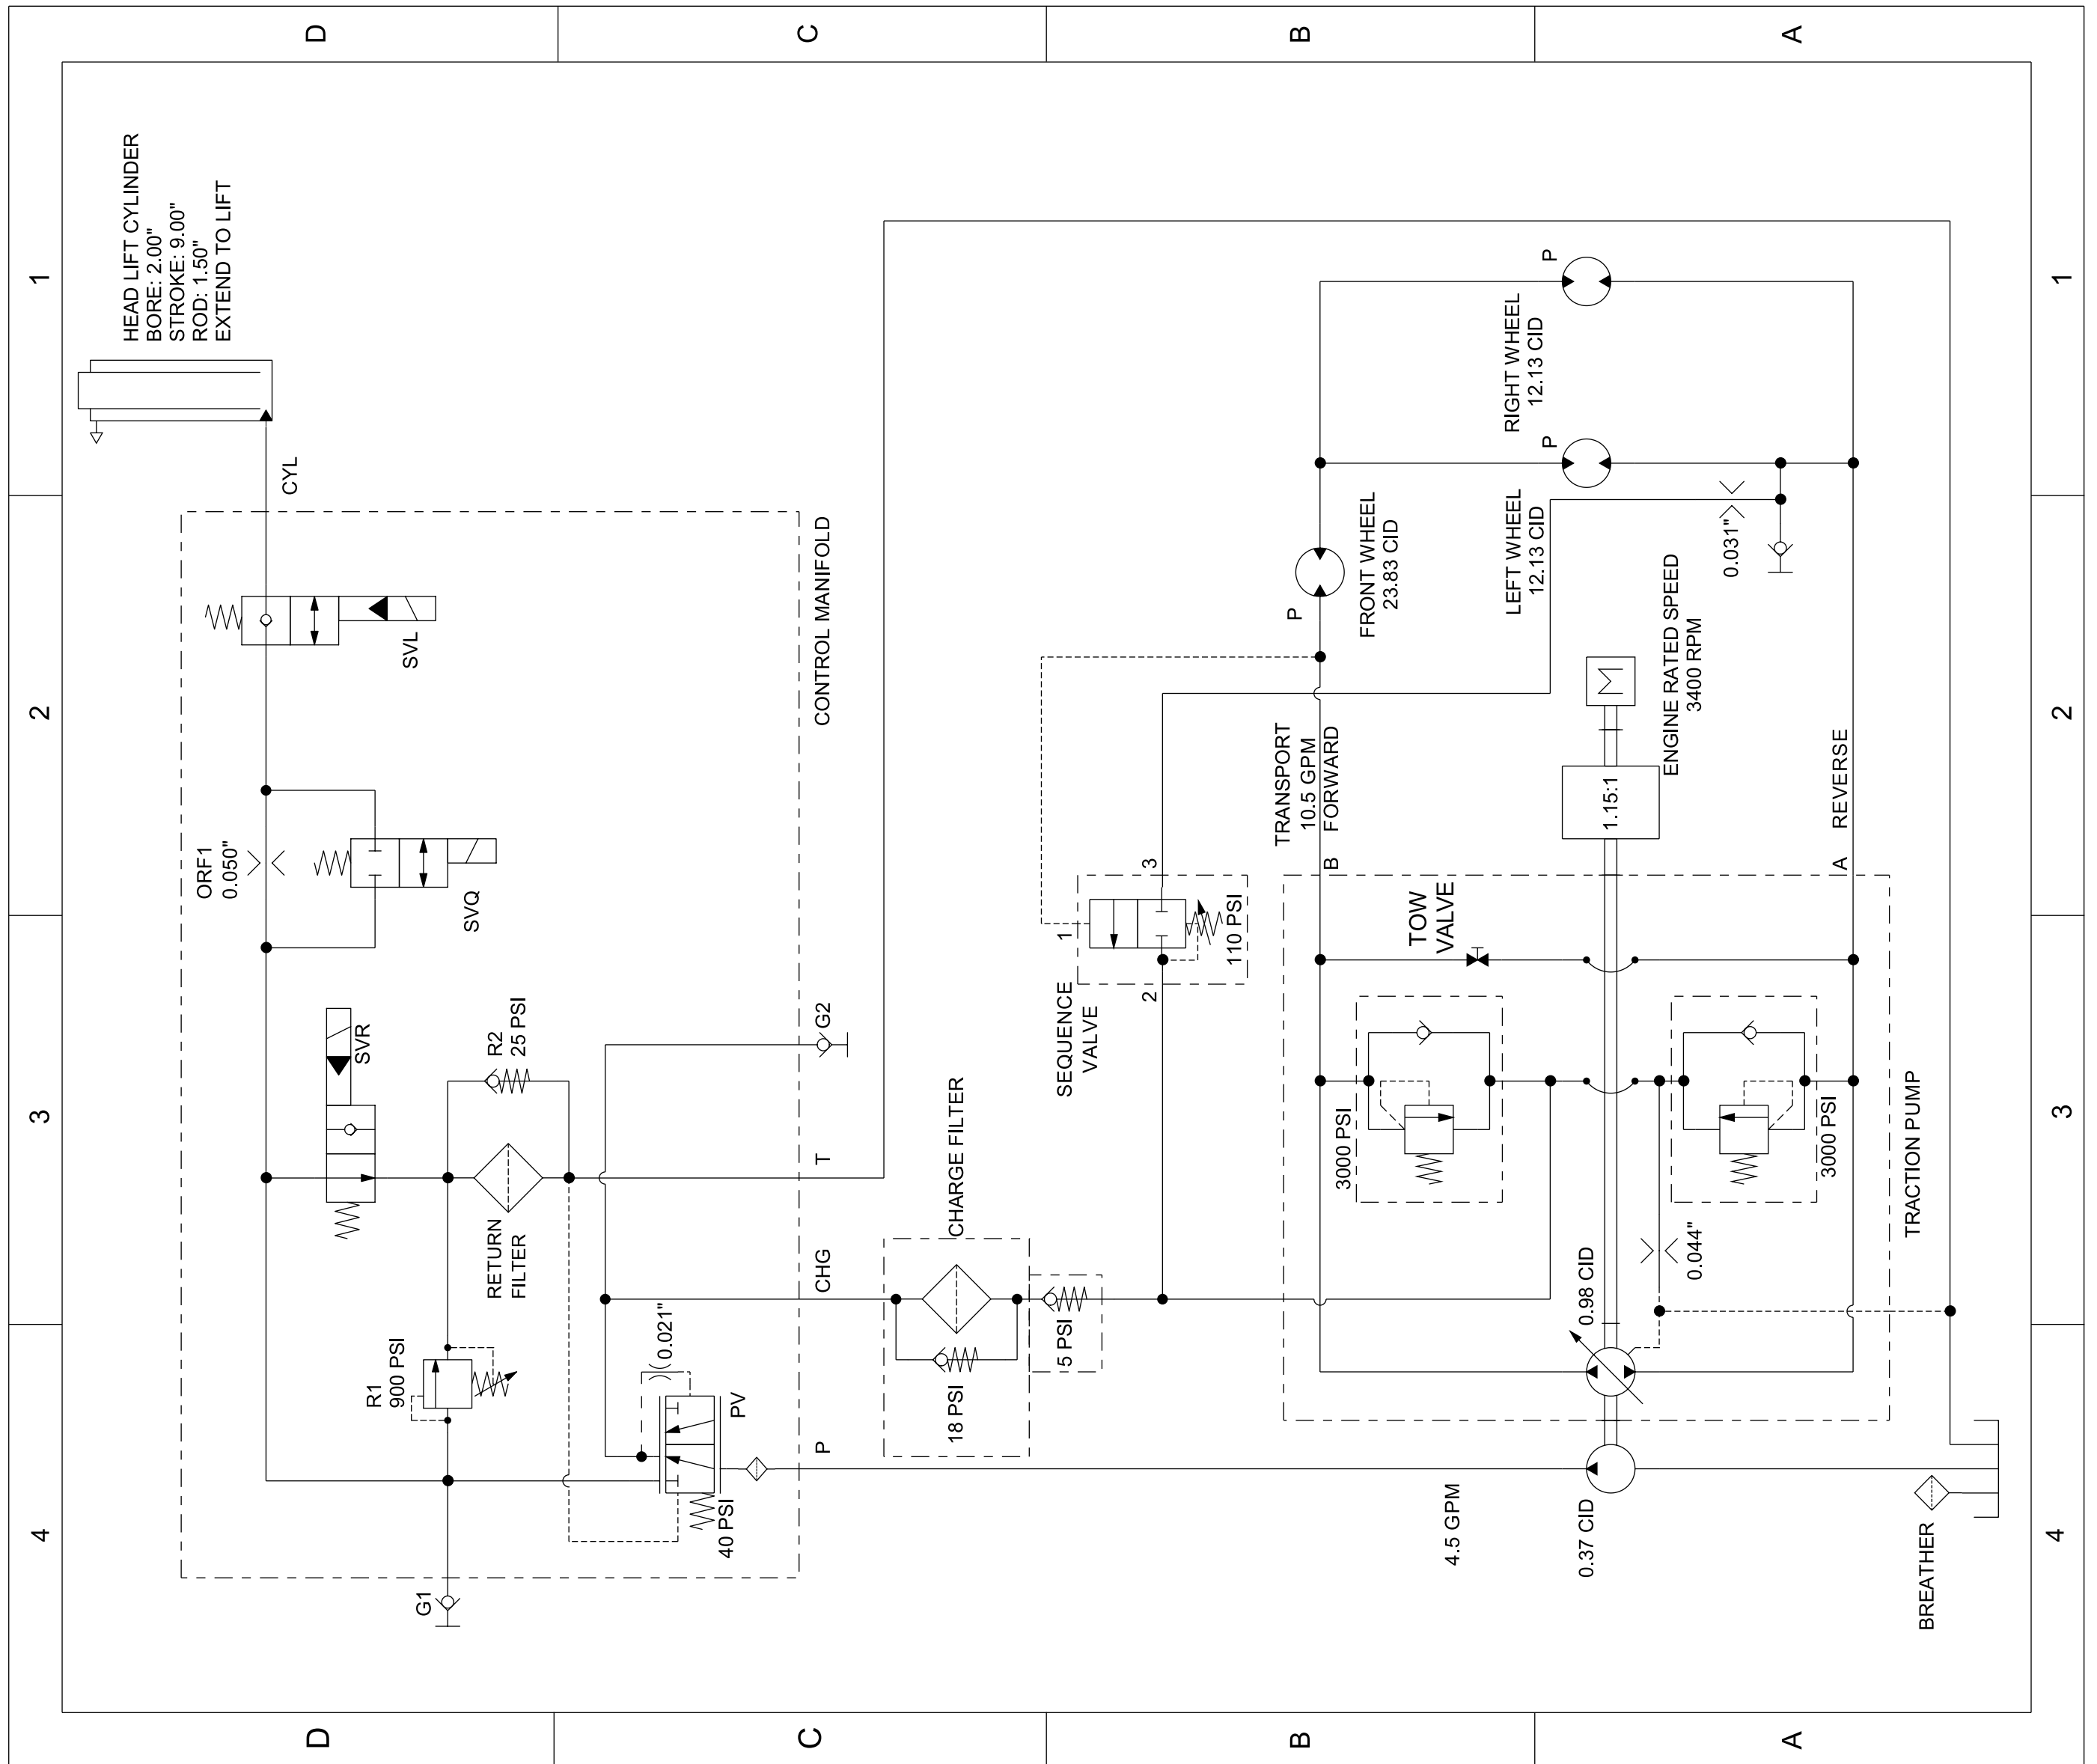

ProCore® 648 Aerator

Model No. 09200—Serial No. 407900000 and Up

Hydraulic Schematic

09200
131-4899 Rev D
1 of 1

g508528