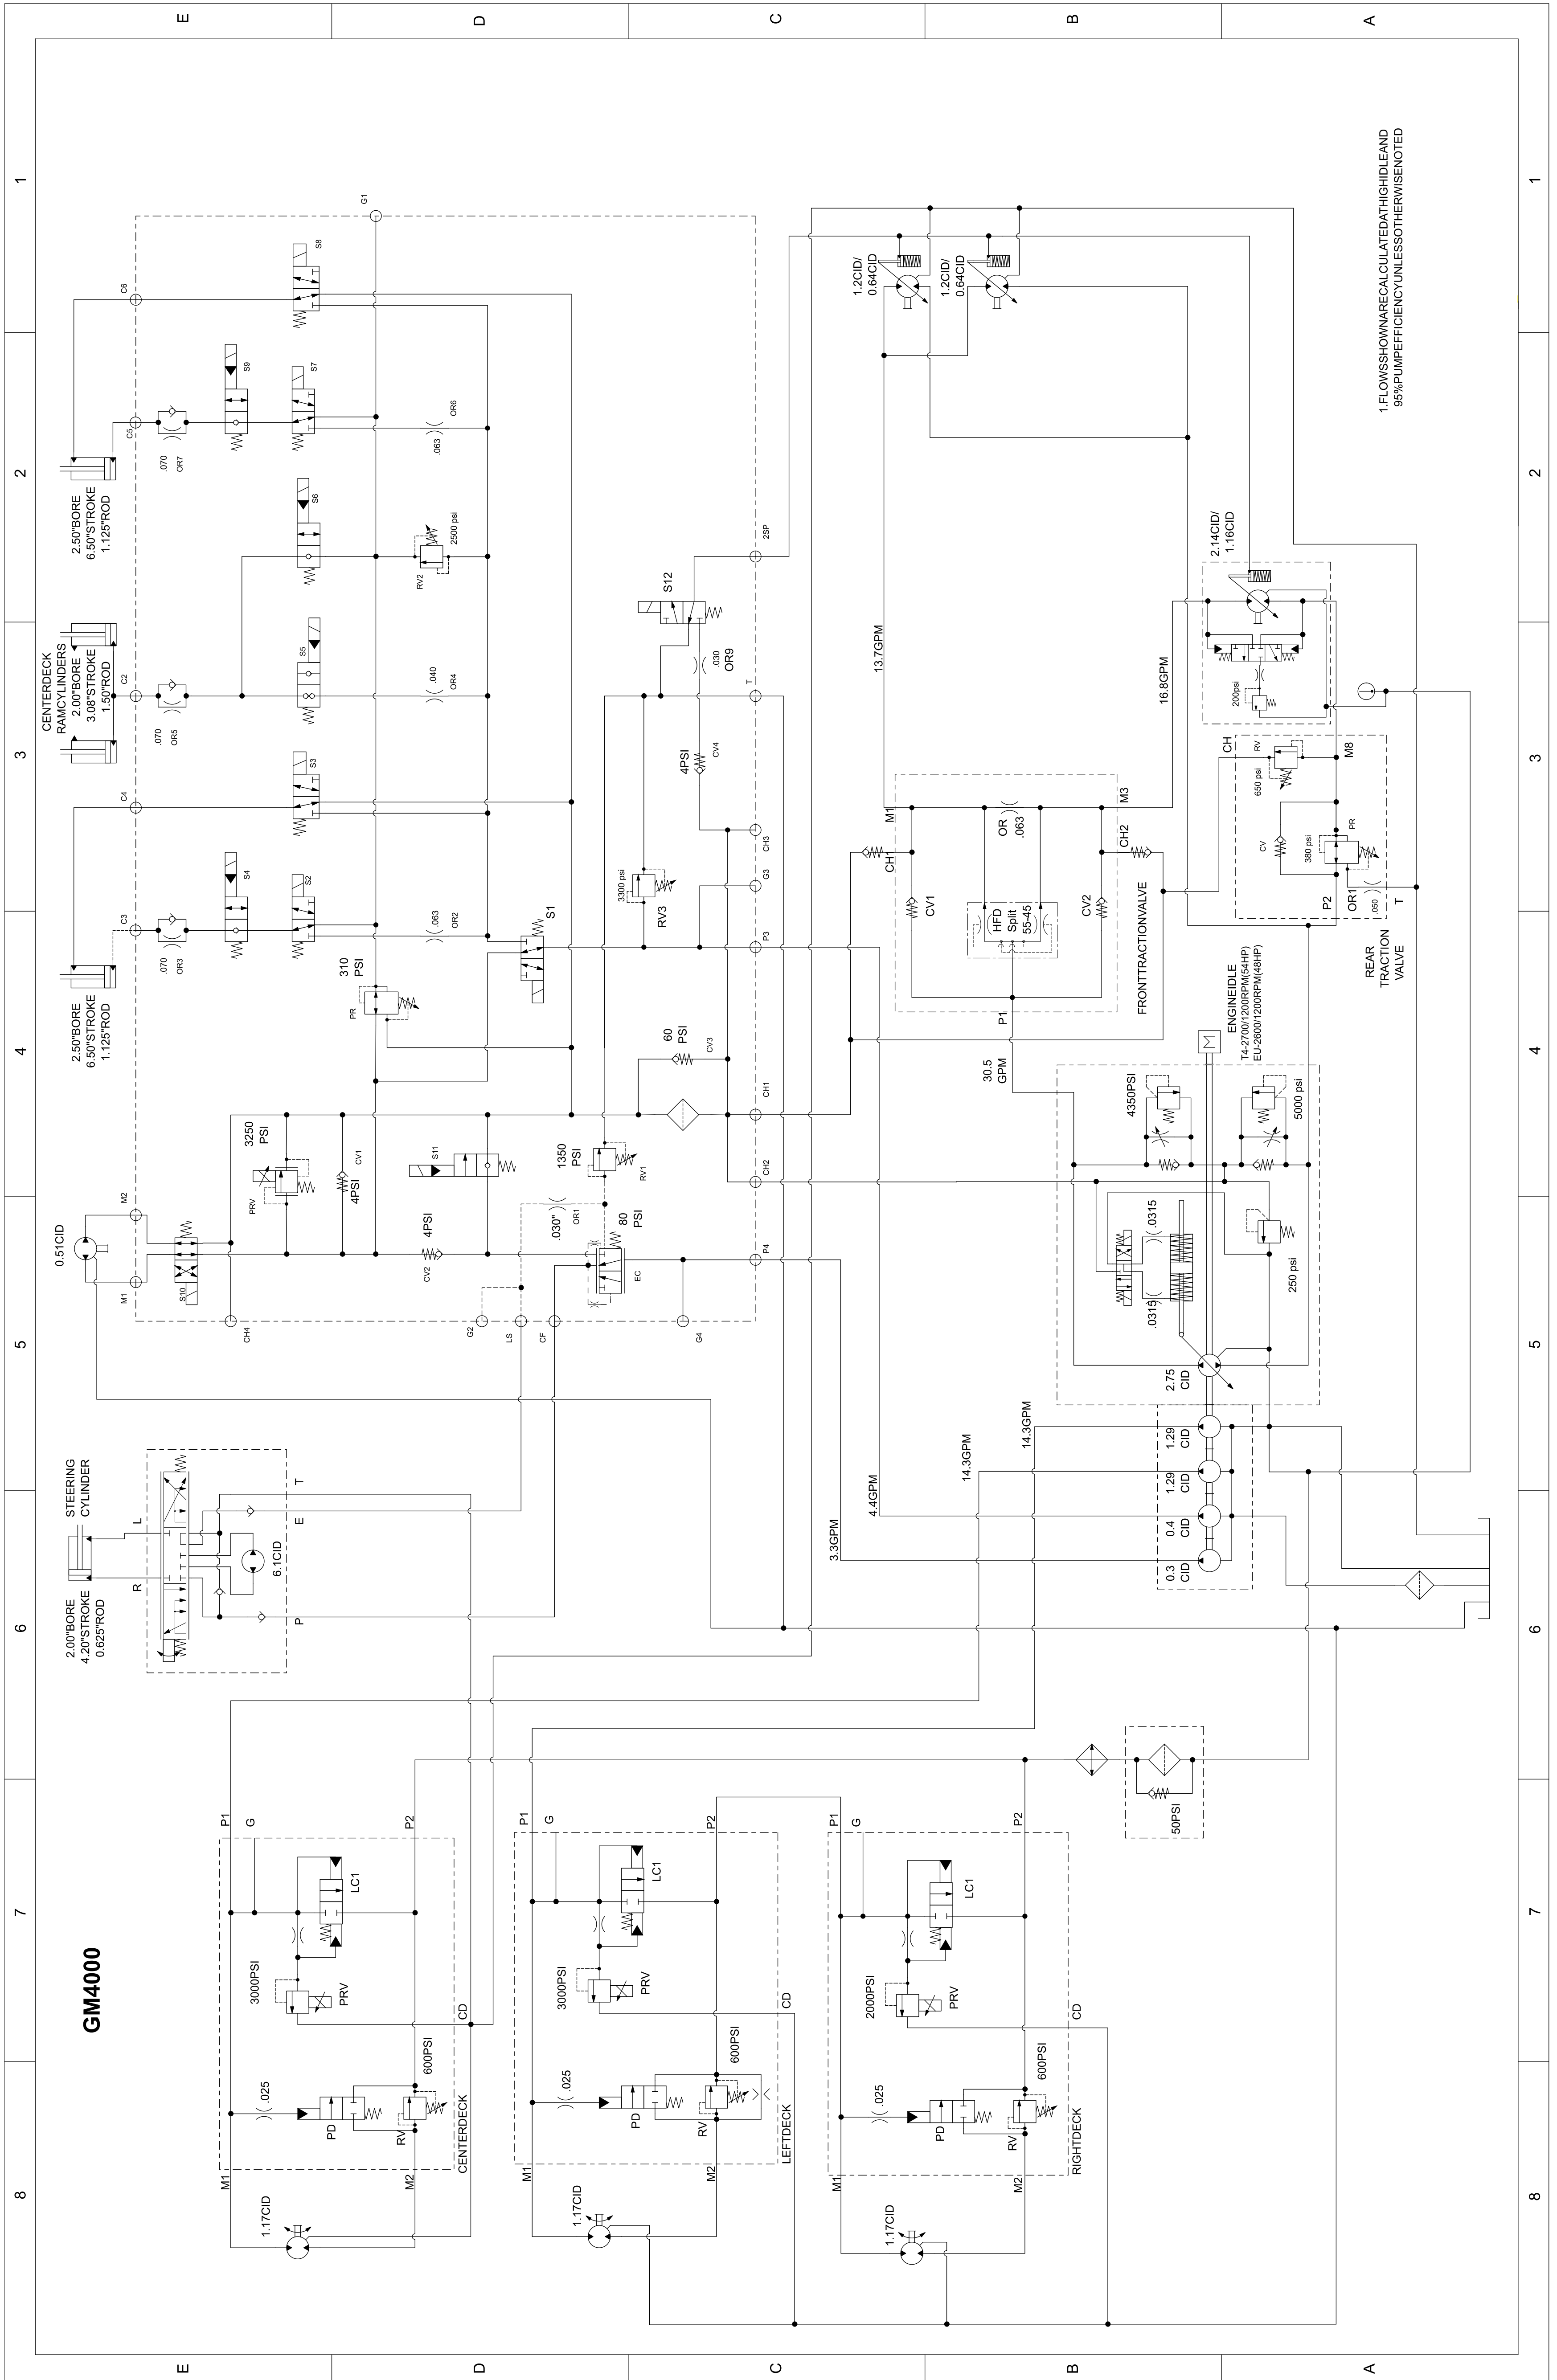

Groundsmaster® 4000, 4010, and 410 Rotary Mower

Model No. 30603—Serial No. 313000001 and Up
 Model No. 30605—Serial No. 313000001 and Up
 Model No. 30607—Serial No. 313000001 and Up
 Model No. 30607A—Serial No. 314000001 and Up
 Model No. 30609—Serial No. 313000001 and Up
 Model No. 30609A—Serial No. 314000001 and Up
 Model No. 30635—Serial No. 315000001 and Up
 Model No. 30636—Serial No. 315000001 and Up
 Model No. 30643—Serial No. 315000001 and Up

Hydraulic Schematic

30603, 30605, 30607, 30607A, 30609, 30609A, 30635, 30636, and 30643
 121-1639 Rev C
 1 of 1

1.FLOWSSHOWNARECALCULATEDATHIGHIDLEAND
 95%PUMPEFFICIENCYUNLESSOTHERWISENOTED

GM4000