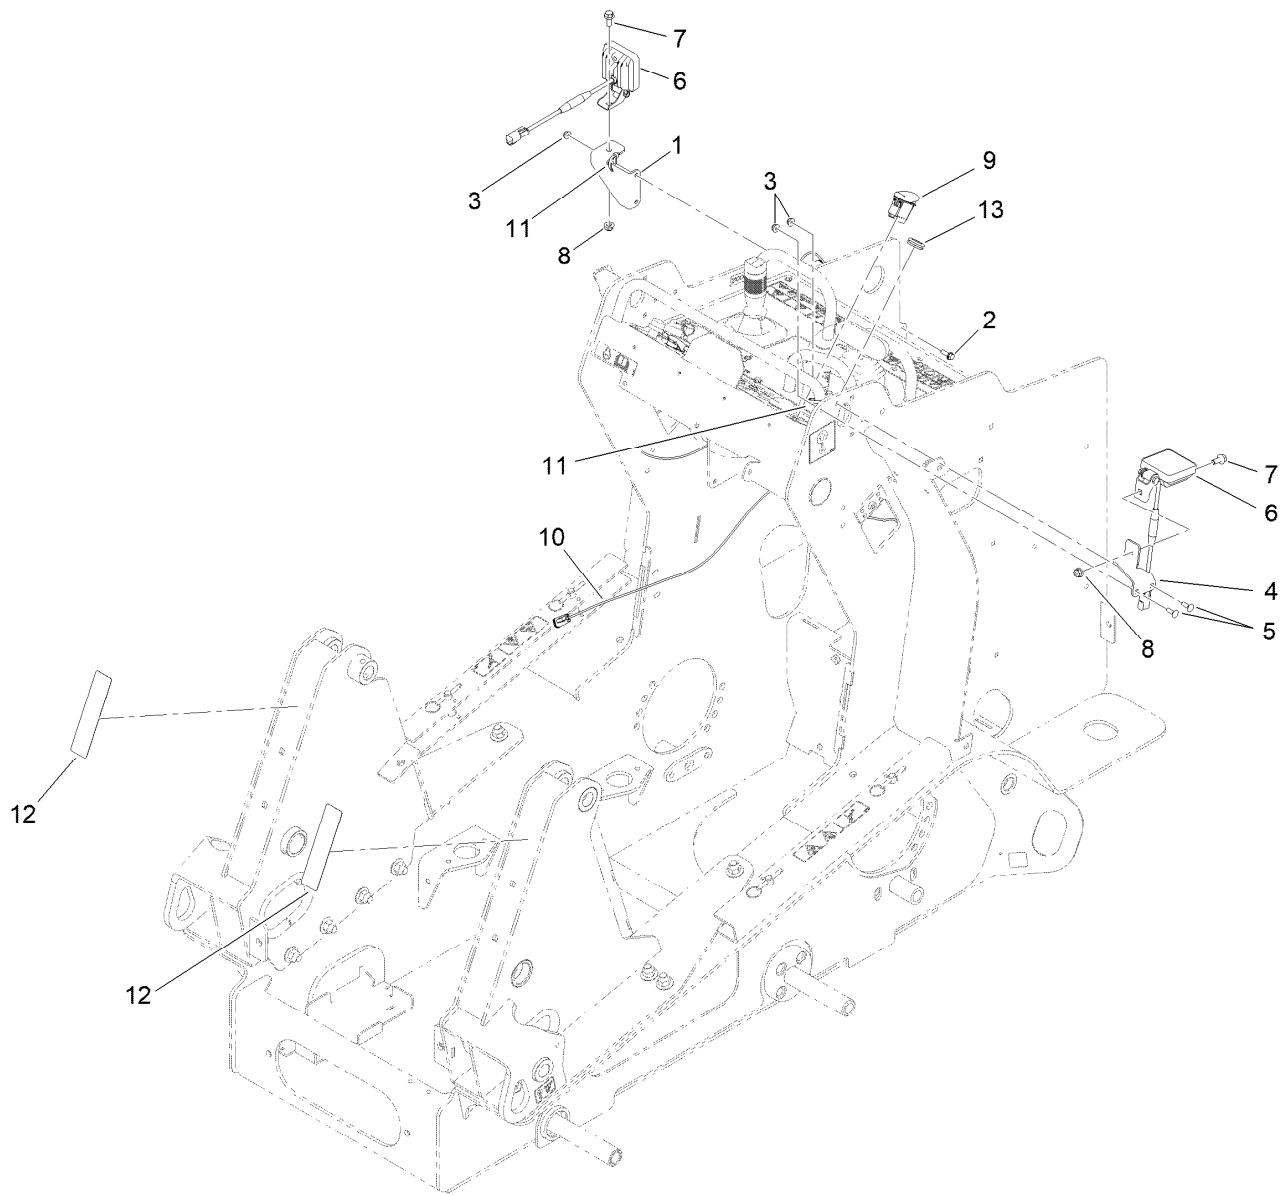

Count on it.

Parts Catalog

Light Kit

Dingo® TX 1000 Turbo Compact Tool Carrier

Model No. 145-4544

Light Kit Assembly No. 145-4544

<i>Ref.</i>	<i>Part Number</i>	<i>Qty.</i>	<i>Description</i>
1	140-4509-03	1	Bracket-Light
2	115-5103	2	Screw-HHF
3	104-7201	4	Nut-HF, NI
4	147-6819-03	1	Bracket-Light
5	3229-1	2	Screw-CARR
6	145-2598	2	Light-Work, LED
7	3234-47	2	Screw-HHF
8	104-8300	2	Nut-HF, NI
9	112-9421	1	Switch
10	122-2195	1	Harness-Wire, Work Light
11	3290-379	2	Tie-Cable
12	131-9290	2	Tape-Reflective
13	120-1541	1	Grommet