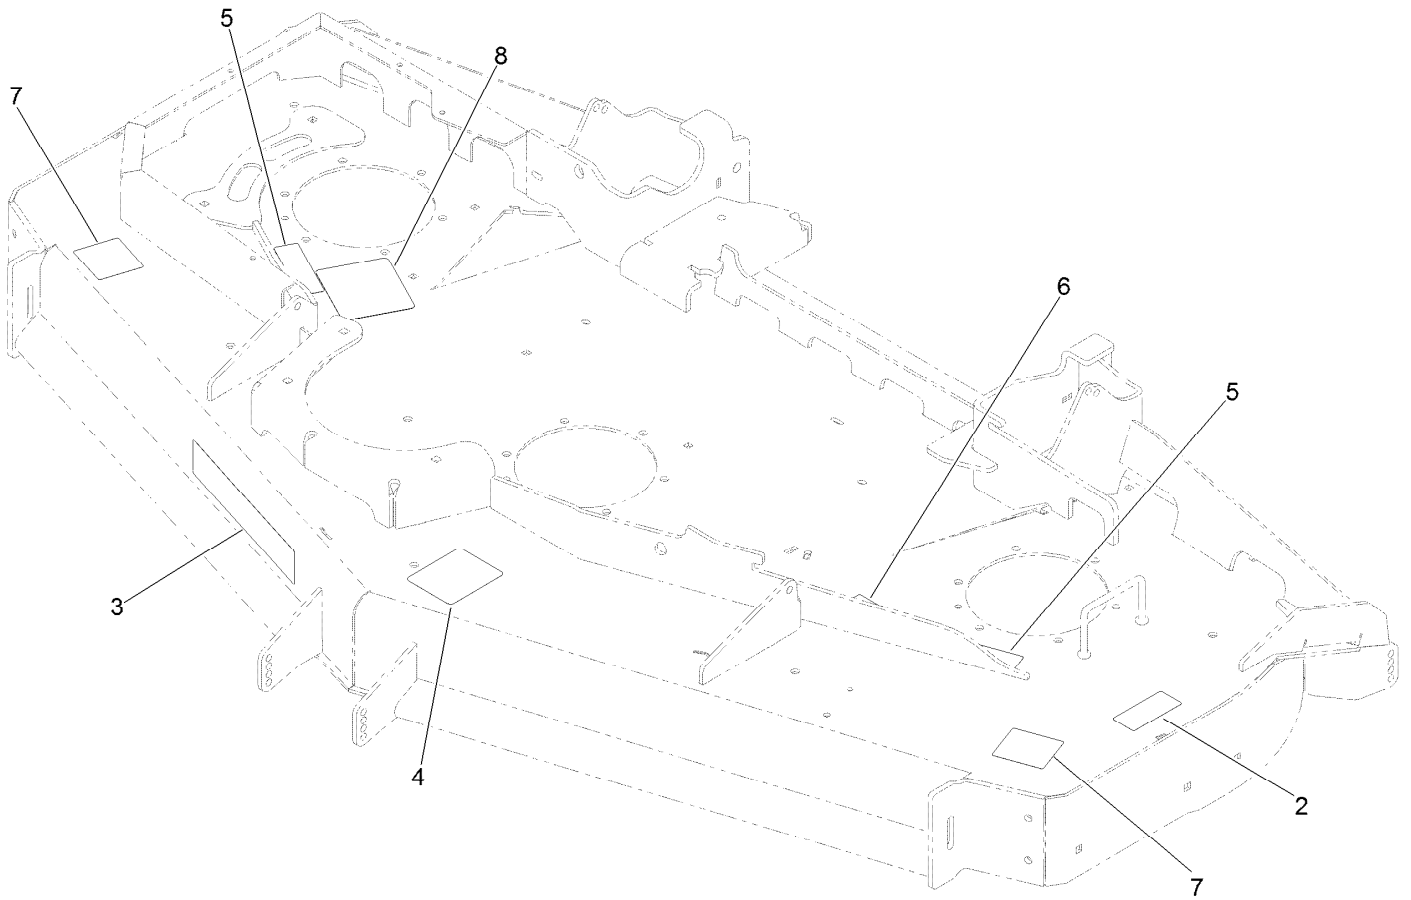

Deck Assembly (continued)

<i>Ref.</i>	<i>Part Number</i>	<i>Qty.</i>	<i>Description</i>	<i>Ref.</i>	<i>Part Number</i>	<i>Qty.</i>	<i>Description</i>
1	140-0970	1	Deck Decal ASM	23	126-3372	1	Idler Mount ASM
2	1-603299	4	Roller-Scalp, Anti	24	126-4781-03	1	Step-Deck
3	109-9220	3	Screw-Sems	25	126-7628	1	Belt-Bb
4	98-5967	1	Spacer-Wheel	26	126-8043	2	Shield-Dust
5	98-7912	2	Tube-Spanner	27	126-8766	2	Idler V
6	137-9787	3	Bushing-Hex	28	135-0402-01	1	Support-Flap, Outer (RH)
7	104-8300	19	Nut-HF, NI	29	135-0403-01	1	Support-Flap, Outer (LH)
8	104-8301	27	Nut-HF, NI	30	323-23	2	Screw-HH
9	140-1239	2	Blade-24.50 Atomic	31	3230-16	9	Screw-CARR
10	107-4767	1	Pulley	32	3230-23	5	Bolt-CARR
11	108-5388	1	Screw-HH	33	3230-3	1	Screw-CARR
12	109-6658	2	Nut-Flange, NI	34	3231-31	8	Screw-CARR
13	109-6938	1	Cover-Belt, LH	36	3274-55	4	Screw-HSBH
14	112-1479	2	Skid-Bumper, Deck	37	9266934	3	Screw
15	138-6058	3	Sheave-Blade Drive 6.50	38	137-9784	3	Guard-Bottom
16	116-0094	1	Cover-Belt, RH	39	103-1330	3	Guard-Bearing, Top
17	137-9780	3	Spindle ASM	40	138-6045	2	Shaft-Spindle
18	140-1245	1	Blade-24.50 Cr Low Flow	41	103-2802	3	Washer
19	125-9374-01	1	Cover-Reverse Drive	42	116-7306	2	Nut-Hex
20	135-0709	2	Guard-Tire	43	140-1188	1	Shaft-Spindle, Int. Hex LH Thd
21		1	Gearbox ASM ●				
22	126-3312	2	Standoff-Idler	44	140-1230	1	Nut-Hex,LH,Lock

● Not serviced separately

Deck Decal Assembly No. 140-0970