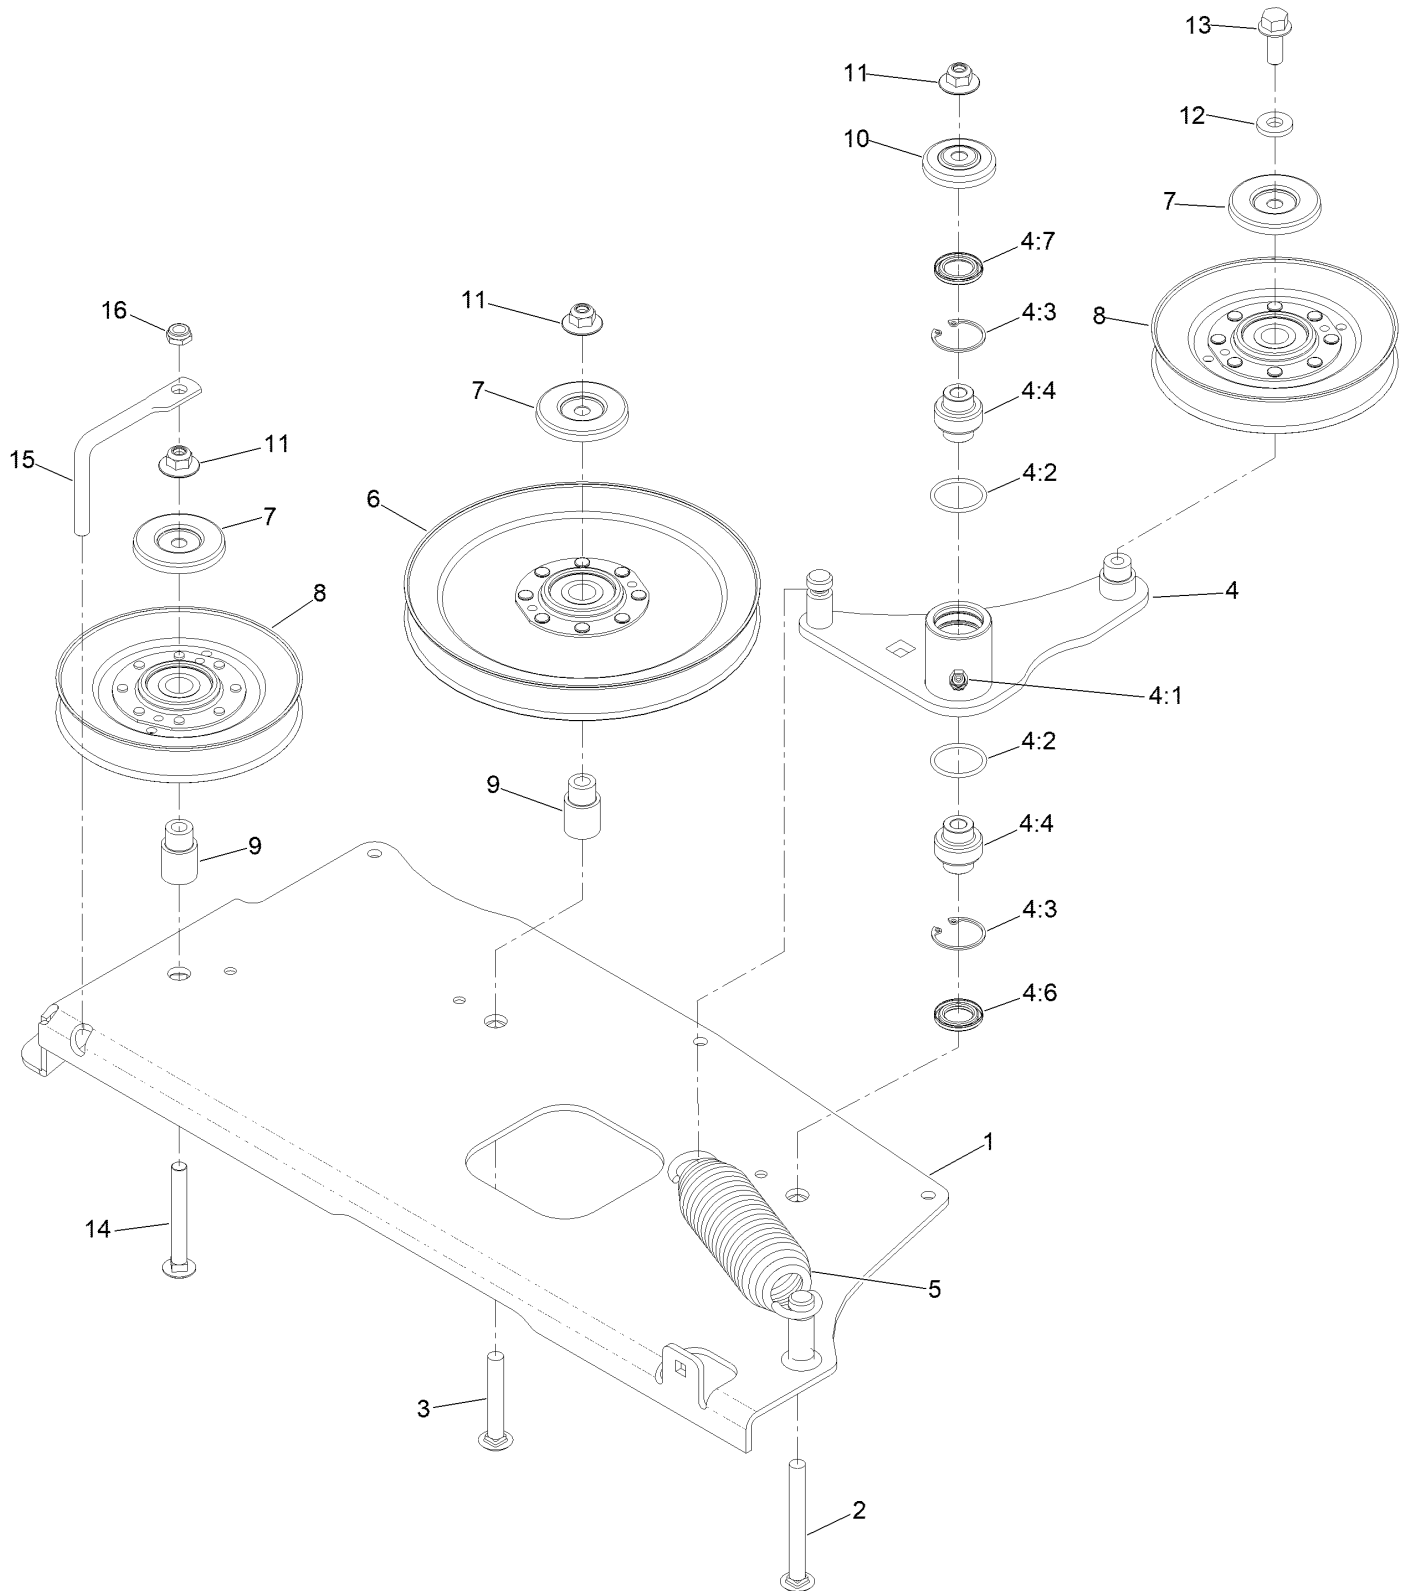

Idler Mount Assembly No. 126-3372

Idler Mount Assembly No. 126-3372 (continued)

<i>Ref.</i>	<i>Part Number</i>	<i>Qty.</i>	<i>Description</i>	<i>Ref.</i>	<i>Part Number</i>	<i>Qty.</i>	<i>Description</i>
1	126-3373-01	1	Mount-Idler	6	126-7460	1	Idler-V
2	116-1502	1	Bolt-Shoulder, Carriage	7	126-8043	3	Shield-Dust
3	3231-44	1	Screw-CARR	8	126-8766	2	Idler V
4	126-2967	1	Idler Arm ASM	9	126-3312	2	Standoff-Idler
4:1	302-11	1	Fitting-Lube, 45 DEG	10	103-2916	1	Guard-Top
4:2	106-7159	2	O-Ring	11	109-6658	3	Nut-Flange, NI
4:3	32120-10	2	Ring-Snap	12	43-0940	1	Spacer
4:4	103-3504	2	Bearing-Spherical	13	3234-11	1	Screw-HHF
4:6	103-3505	1	Seal-Lip, Double	14	3231-10	1	Screw-CARR
4:7	103-3506	1	Seal-Lip, Single	15	135-0362	1	Guide-Belt
5	116-6317	1	Spring-Extension	16	3296-59	1	Nut-Lock, NI