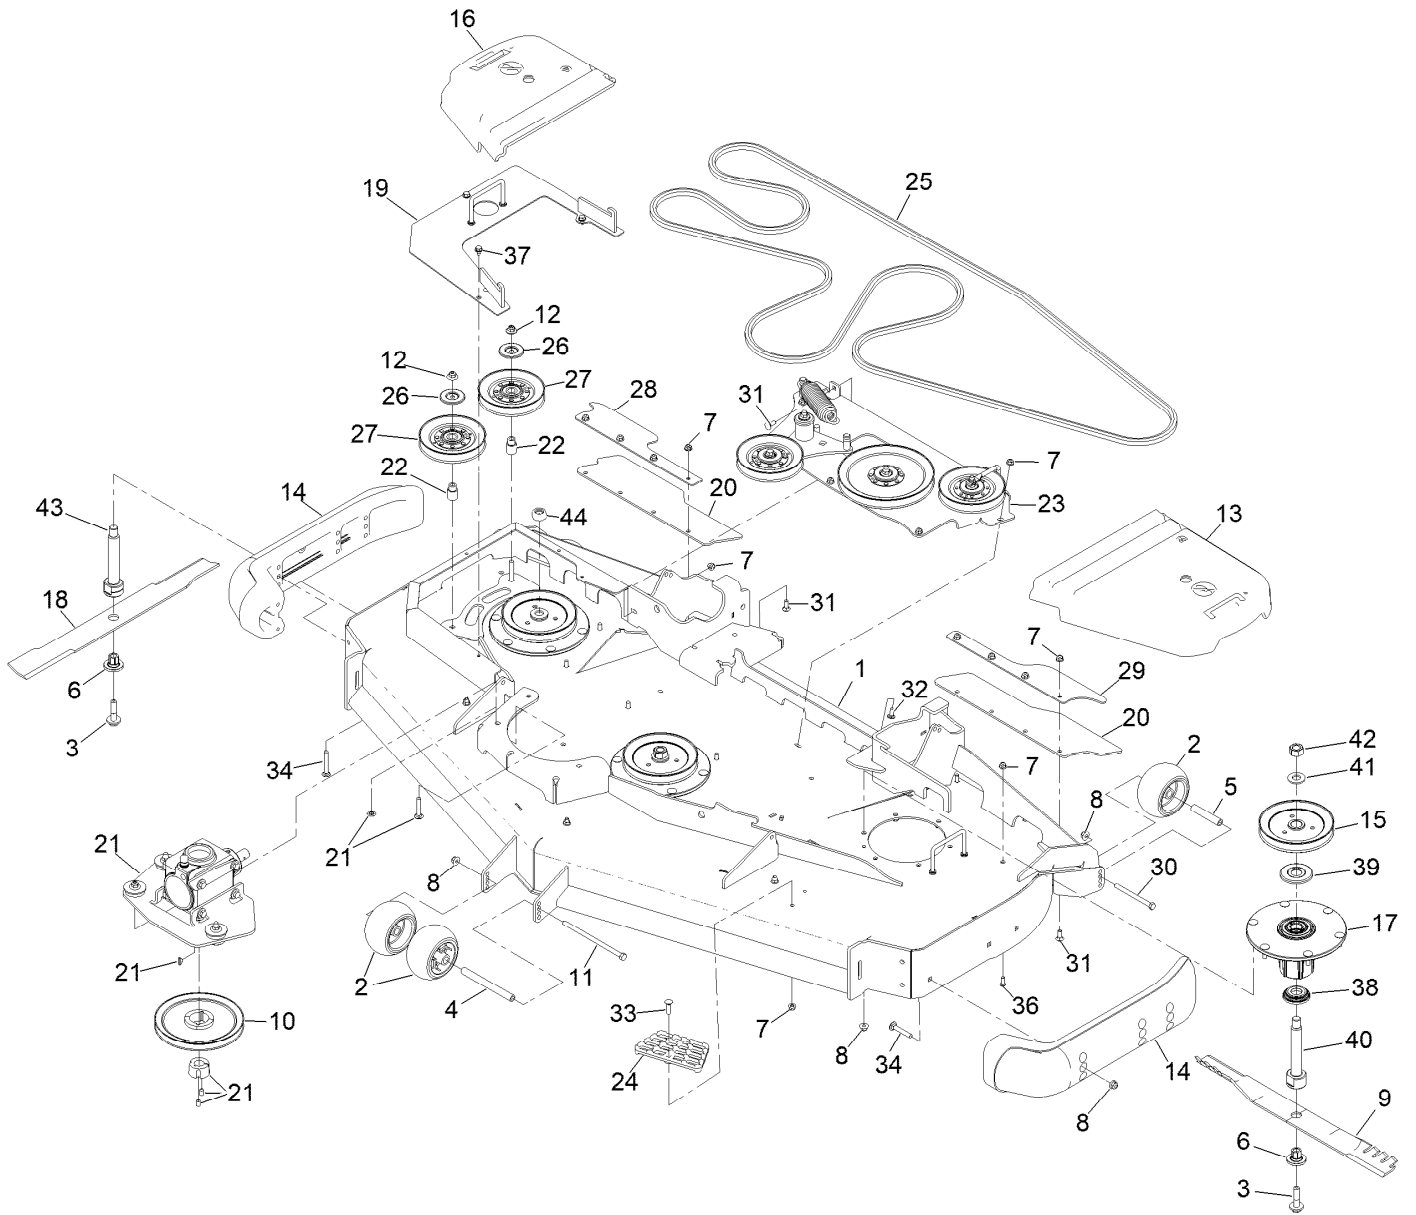

Deck, Driveshaft and Tunnel Assembly (continued)

<i>Ref.</i>	<i>Part Number</i>	<i>Qty.</i>	<i>Description</i>	<i>Ref.</i>	<i>Part Number</i>	<i>Qty.</i>	<i>Description</i>
1		1	Deck ASM-72Rd ●	7	126-2793-03	2	Bracket-Discharge
2	110-3575	1	Driveshaft ASM	8	32144-41	4	Screw-Taptite
3	32121-34	2	Pin-Roll	9	325-8	2	Screw-HH
4	322-9	4	Screw-HH	10	126-1705	2	Bushing-Sleeve
5	104-8300	4	Nut-HF, NI	11	99-5107	2	Nut-Lock
6	126-2789	1	Discharge Tunnel ASM				

● Not serviced separately

Deck Assembly