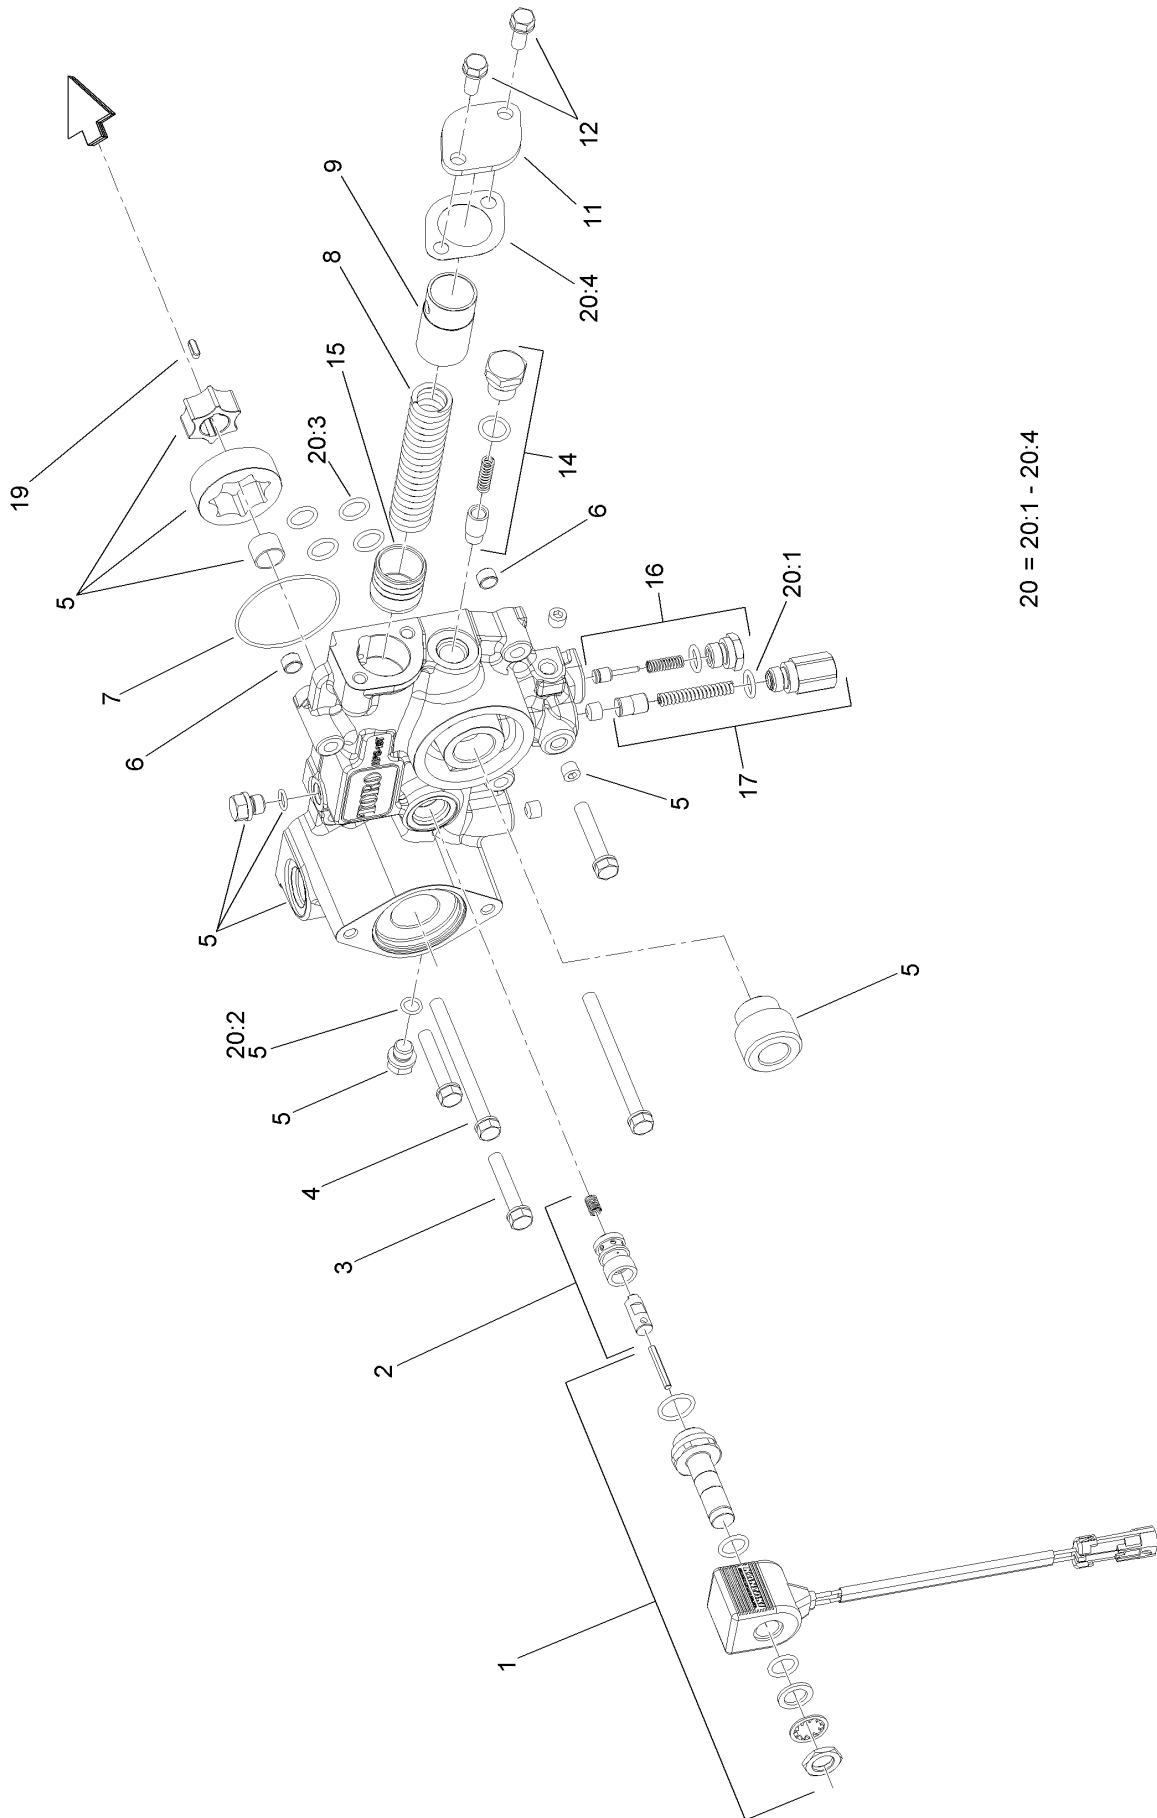

Charge Pump Housing Assembly Transmission Assembly No. 131-5510

20 = 20:1 - 20:4

Charge Pump Housing Assembly Transmission Assembly No. 131-5510 (continued)

<i>Ref.</i>	<i>Part Number</i>	<i>Qty.</i>	<i>Description</i>	<i>Ref.</i>	<i>Part Number</i>	<i>Qty.</i>	<i>Description</i>
1	107-0851	1	Solenoid ASM	14	107-0843	1	Filter Bypass Valve ASM
2	107-0850	1	Solenoid Valve ASM	15	107-0818	1	Piston
3	107-0863	3	Bolt	16	107-0842	1	Charge Relief Valve ASM
4	107-0864	2	Bolt	17	107-0841	1	Pressure Valve ASM
5	107-0840	1	Pump Body ASM	19	107-0865	1	Key
6	107-0848	2	Pin	20	107-0855	1	Charge Pump Seal Kit
7	107-0856	1	O-Ring	20:1	93-0418	2	O-Ring
8	107-0845	1	Spring	20:2	107-0817	2	O Ring-Plug
9	107-0844	1	Collar	20:3	104-3298	6	Packing
11	107-0846	1	Cover	20:4	107-0847	1	Gasket
12	93-0457	2	Bolt And Washer ASM