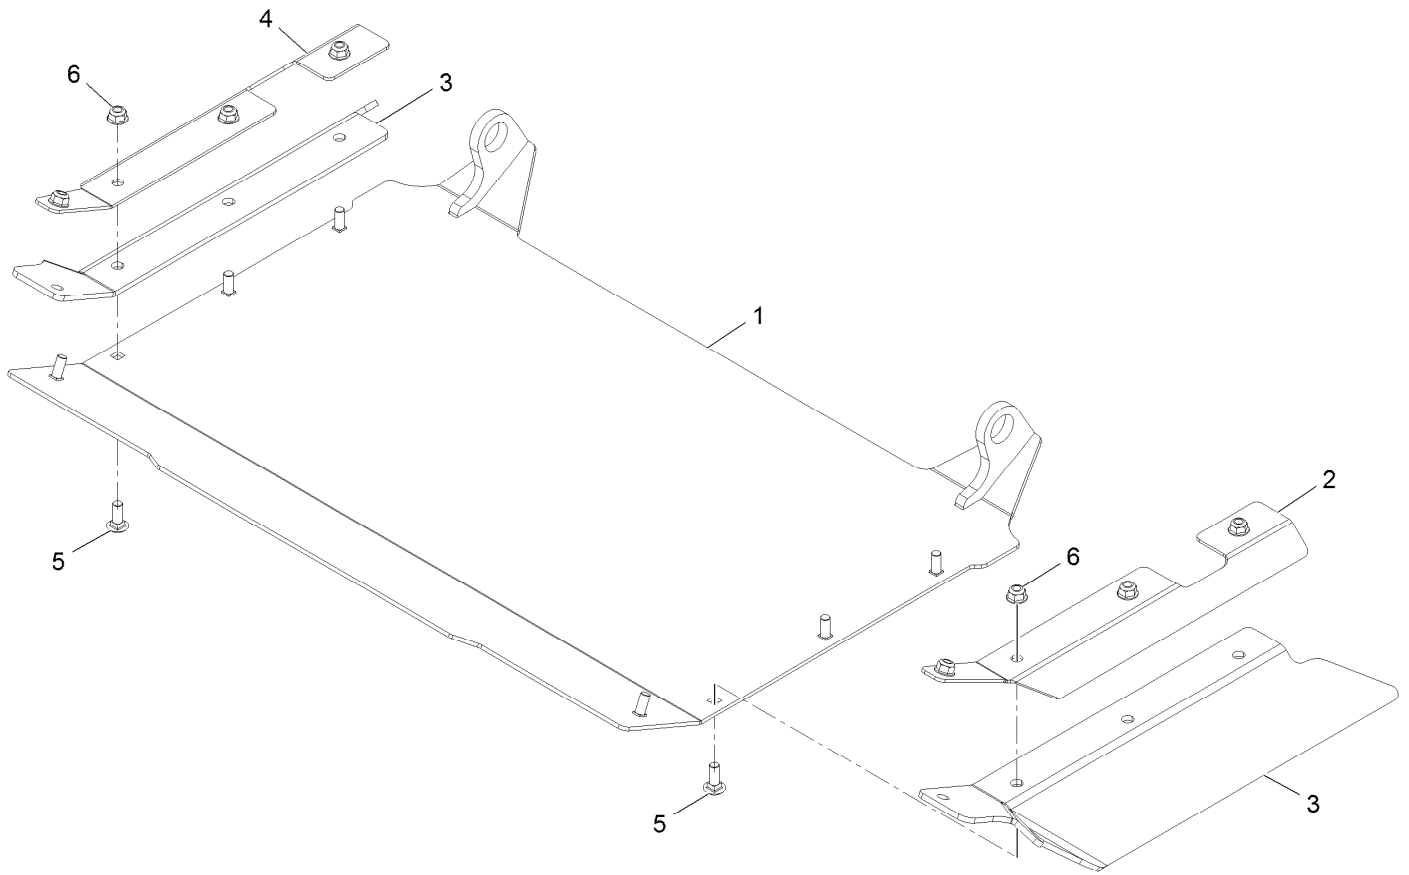

<i>Ref.</i>	<i>Part Number</i>	<i>Qty.</i>	<i>Description</i>
4	54-9090	1	Yoke-End
5		1	Tube-Yoke, Slip ●
5:1	302-22	1	Fitting-Grease

● Not serviced separately

Discharge Tunnel Assembly No. 126-2789

Discharge Tunnel Assembly No. 126-2789 (continued)