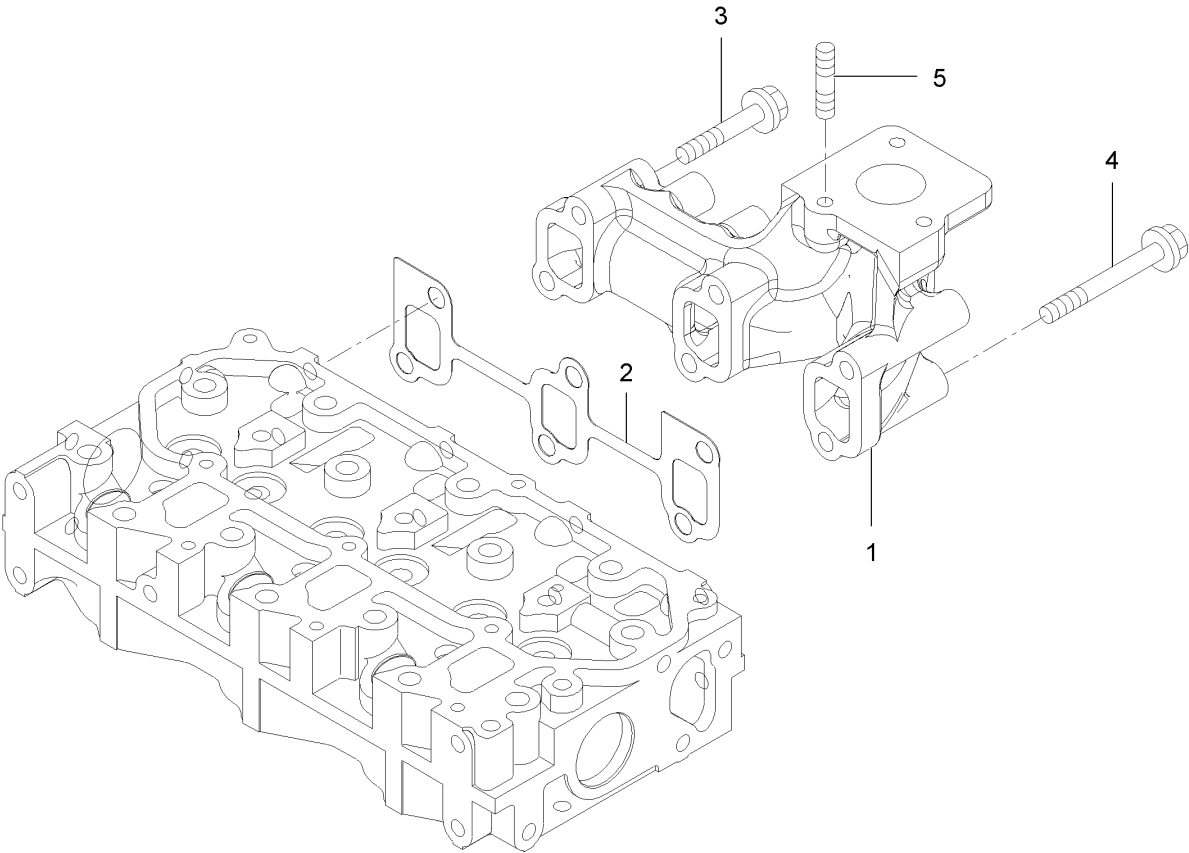

Exhaust Manifold Assembly

Exhaust Manifold Assembly (continued)

<i>Ref.</i>	<i>Part Number</i>	<i>Qty.</i>	<i>Description</i>	<i>Ref.</i>	<i>Part Number</i>	<i>Qty.</i>	<i>Description</i>
1	135-4106	1	Manifold-Exhaust	4	133-6606	3	Bolt
2	135-4107	1	Gasket-Manifold, Exhaust	5	125-7043	3	Stud
3	133-6714	3	Bolt