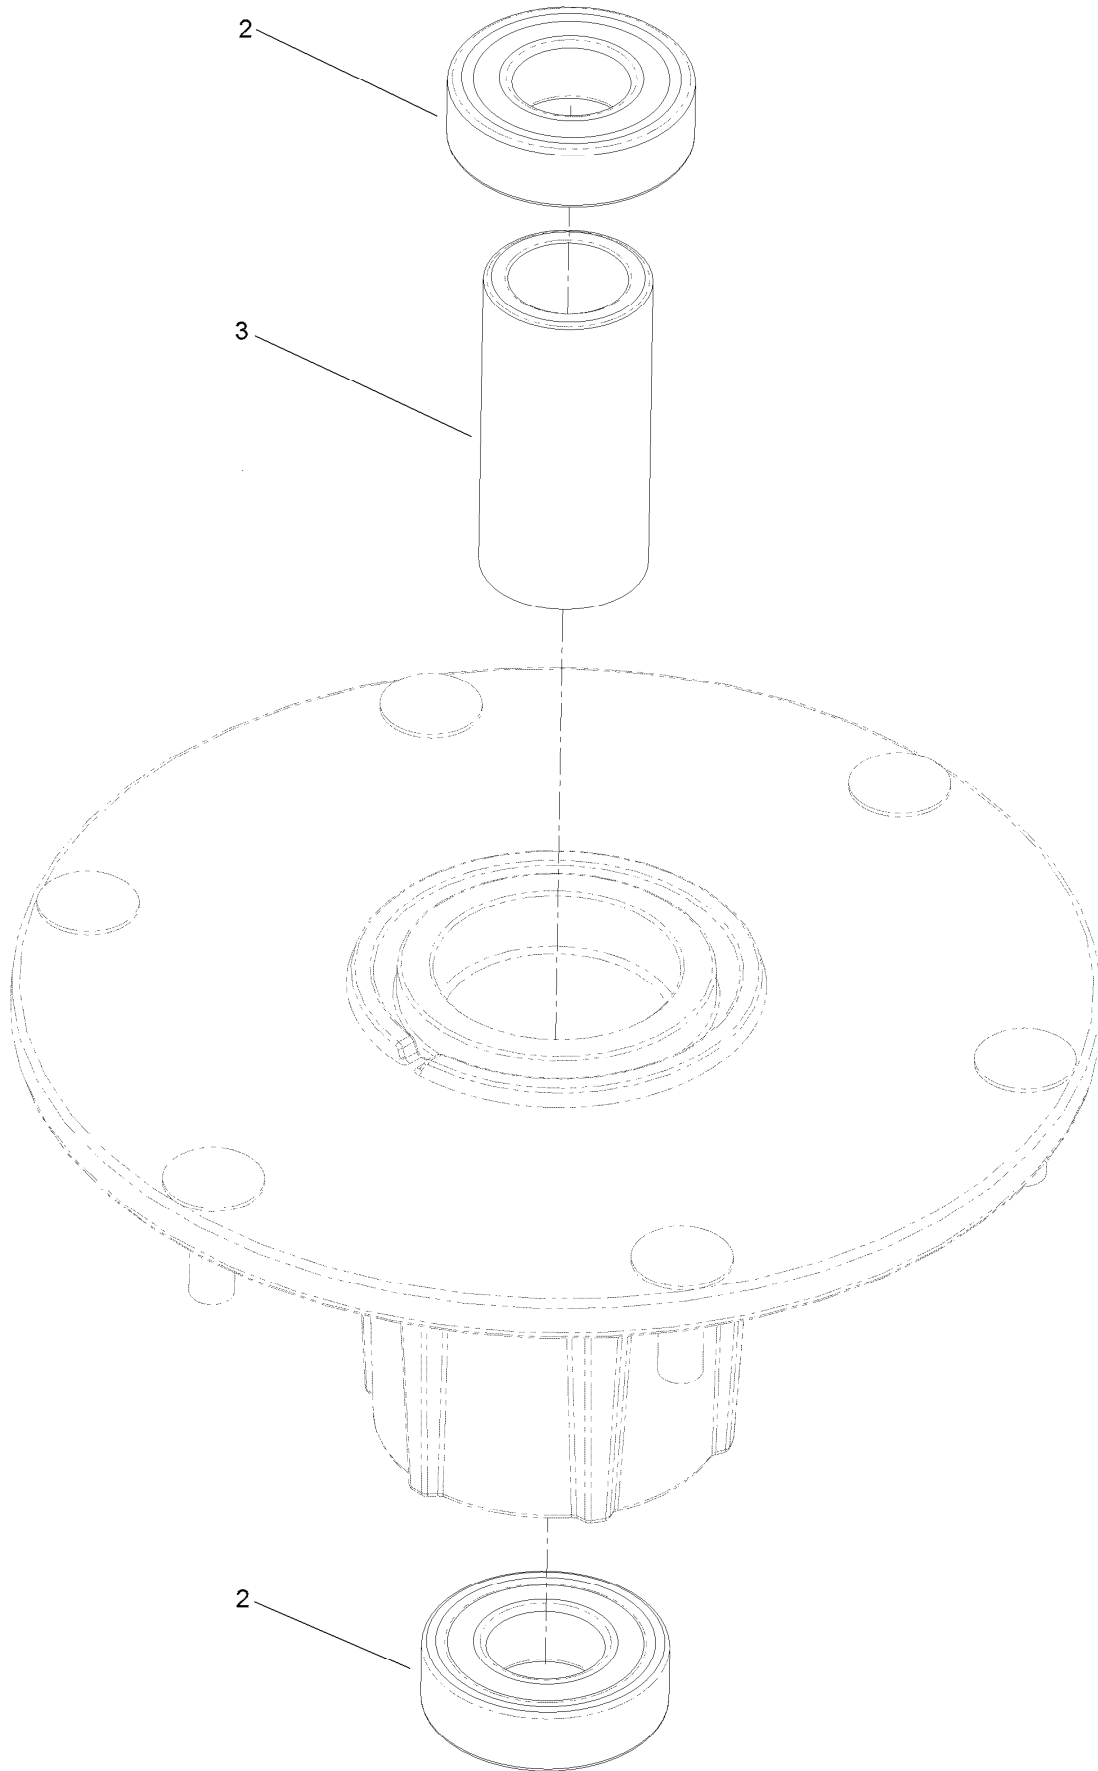

Deck Decal Assembly No. 140-0970 (continued)

<i>Ref.</i>	<i>Part Number</i>	<i>Qty.</i>	<i>Description</i>	<i>Ref.</i>	<i>Part Number</i>	<i>Qty.</i>	<i>Description</i>
2	116-8283	1	Decal-Torque, Bolt	6	126-9280	1	Decal-Belt Routing Rear
3	107-1620	1	Decal	7	135-0664	2	Decal-Danger, Thrown Object
4	109-6036	1	Decal-Roller, Anti-Scalp	8	140-1198	1	Decal-Spindle Cr, CE
5	112-9028	2	Decal-Cover, Missing				

Spindle Assembly No. 137-9780