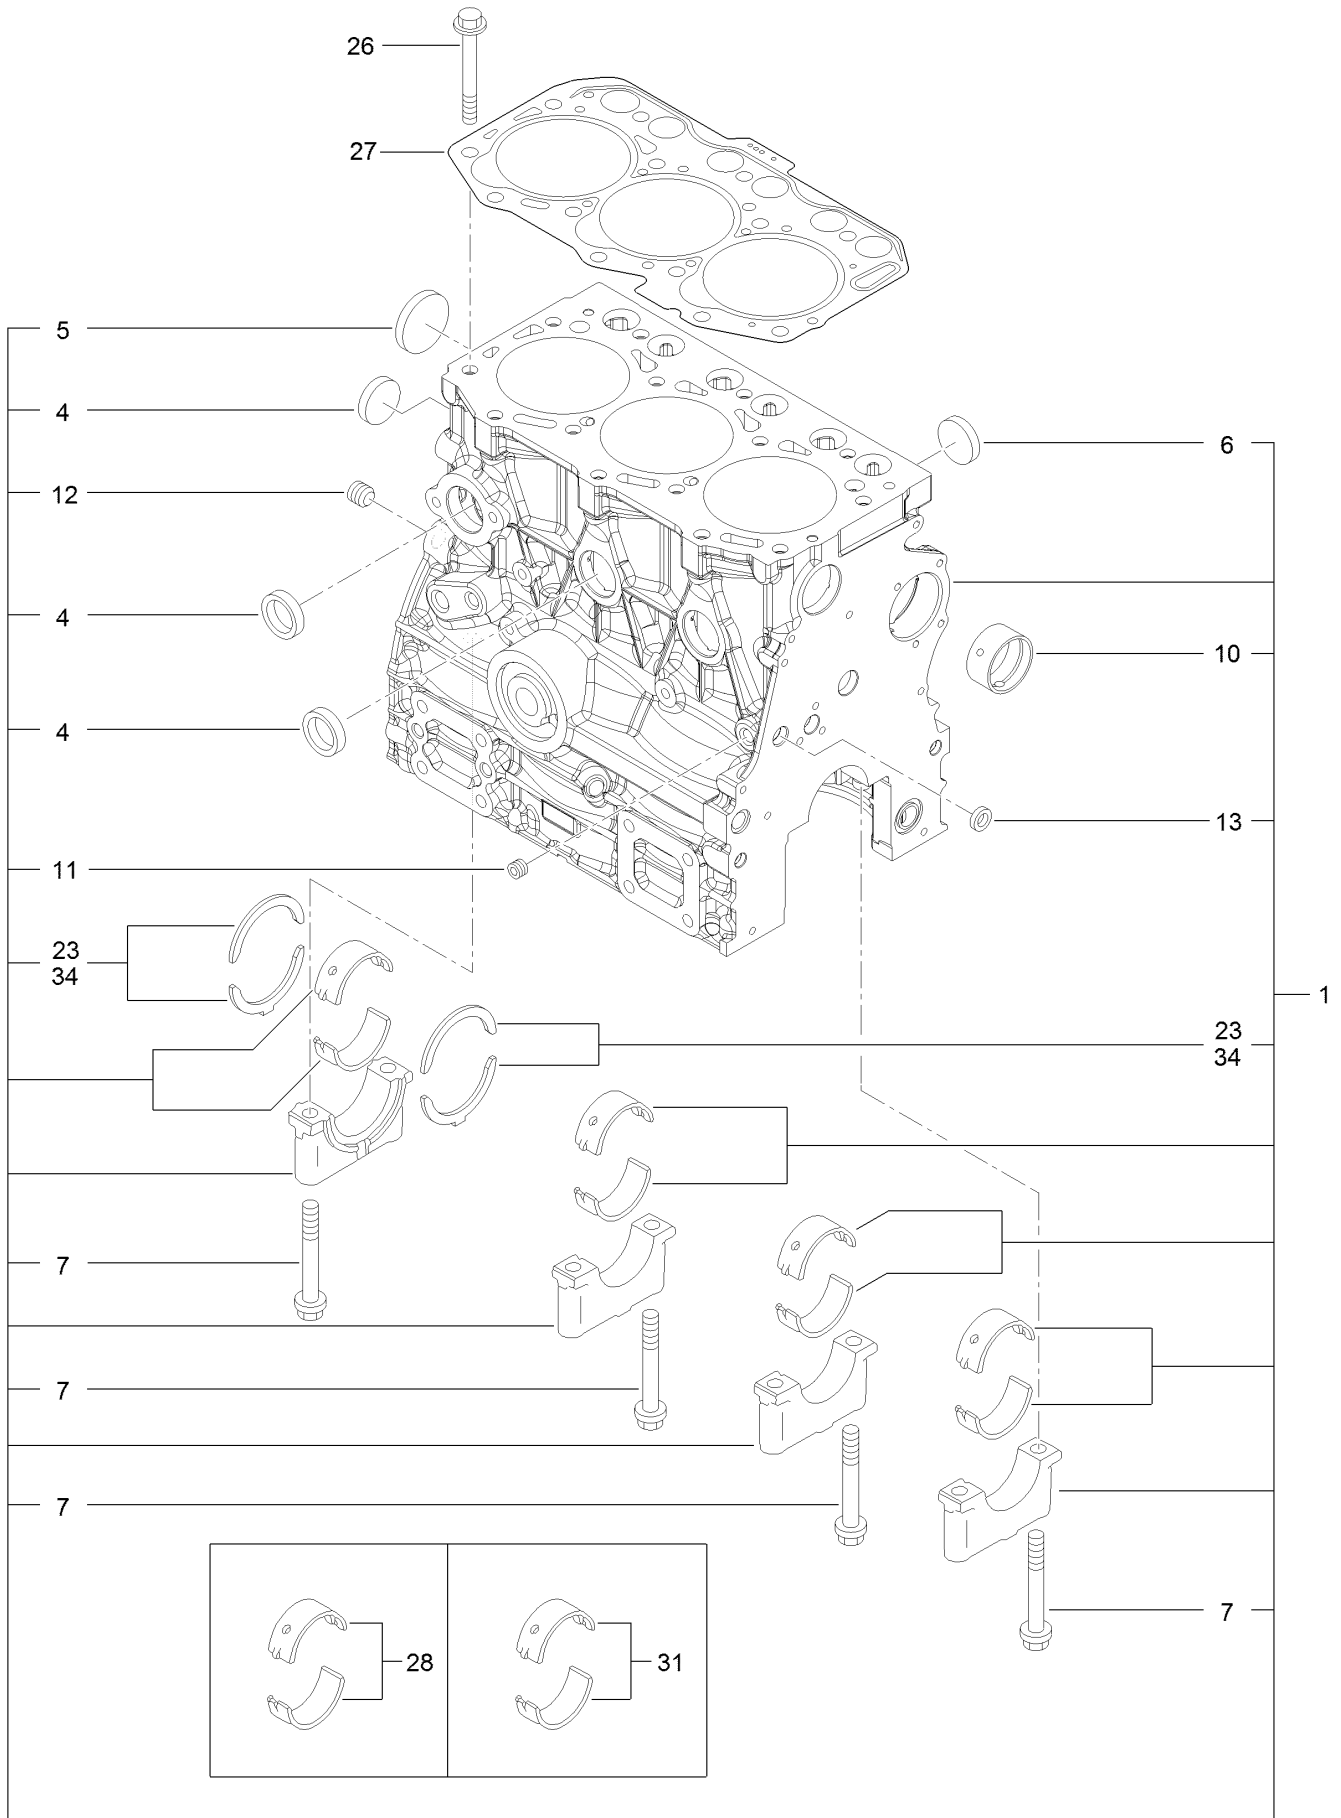

● Not serviced separately

Cylinder Block Assembly

Cylinder Block Assembly (continued)

<i>Ref.</i>	<i>Part Number</i>	<i>Qty.</i>	<i>Description</i>	<i>Ref.</i>	<i>Part Number</i>	<i>Qty.</i>	<i>Description</i>
1	135-4030	1	Cylinder Block ASM	13	125-7237	1	Plug
4	135-4031	4	Plug-Cup	23	135-4036	2	Thrust Bearing ASM
5	135-4032	1	Plug-Dish	26	135-4037	14	Bolt-Head, Cylinder
6	135-4033	3	Plug-Cup	27	135-4038	1	Head Gasket Set
7	135-4034	8	Bolt-Cap	28	135-4039	4	Main Bearing ASM
10	135-4035	1	Bushing-Camshaft	31	135-4040	4	Main Bearing ASM
11	125-6969	1	Plug	34	135-4041	2	Bearing-Thrust
12	125-6973	1	Plug				