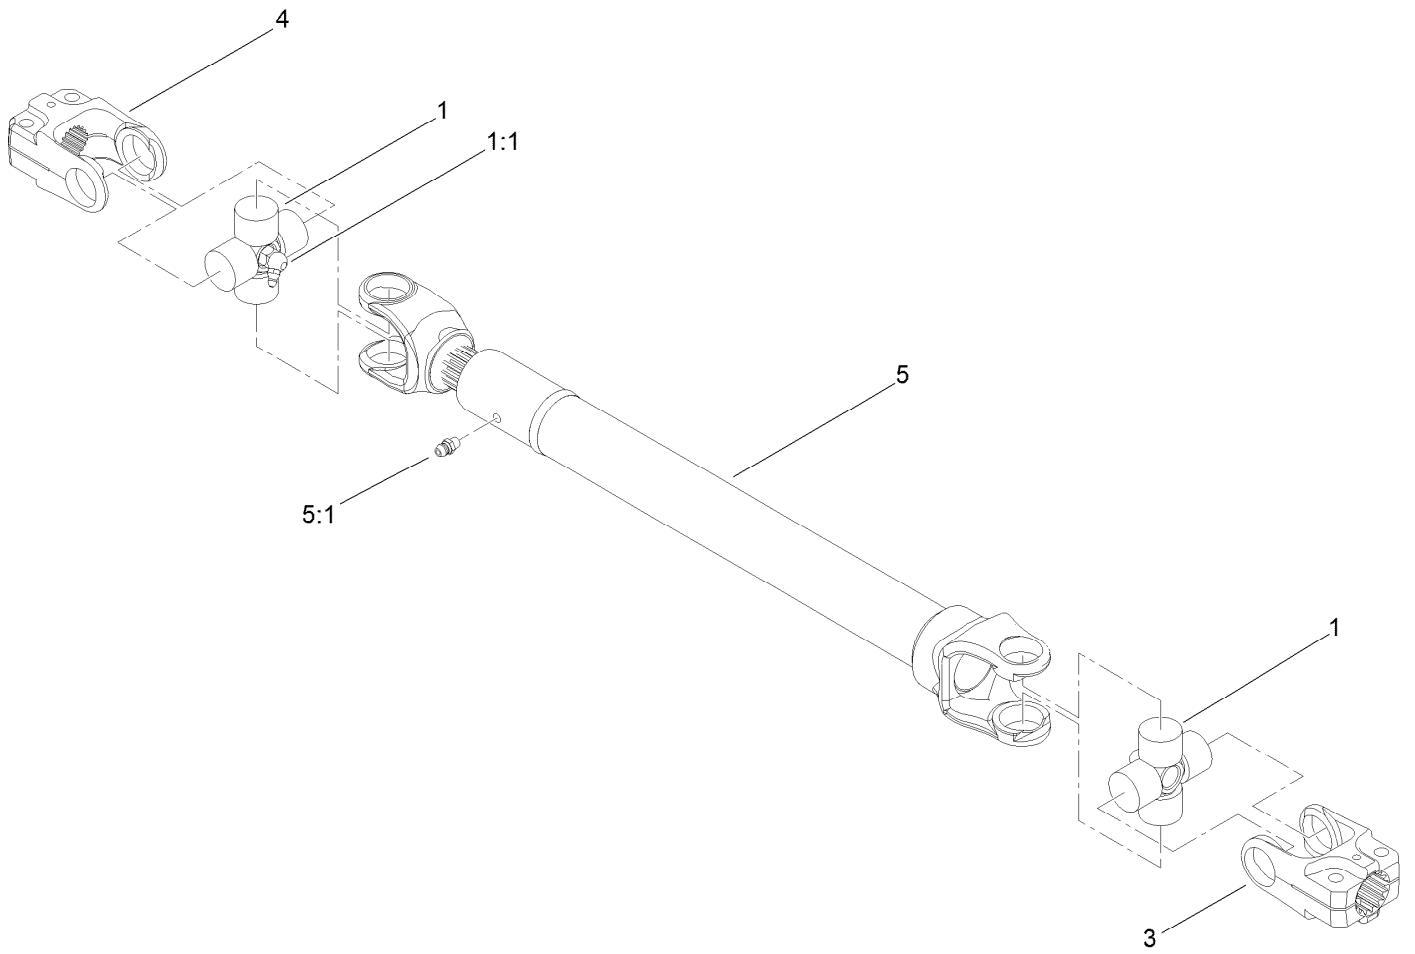

Driveshaft Assembly No. 110-3575

Driveshaft Assembly No. 110-3575 (continued)

<i>Ref.</i>	<i>Part Number</i>	<i>Qty.</i>	<i>Description</i>
1	112-1687	2	Cross And Bearing Kit
1:1	62-3820	1	Fitting-Grease
3	54-9040	1	Yoke-End

<i>Ref.</i>	<i>Part Number</i>	<i>Qty.</i>	<i>Description</i>
4	54-9090	1	Yoke-End
5		1	Tube-Yoke, Slip ●
5:1	302-22	1	Fitting-Grease

● Not serviced separately