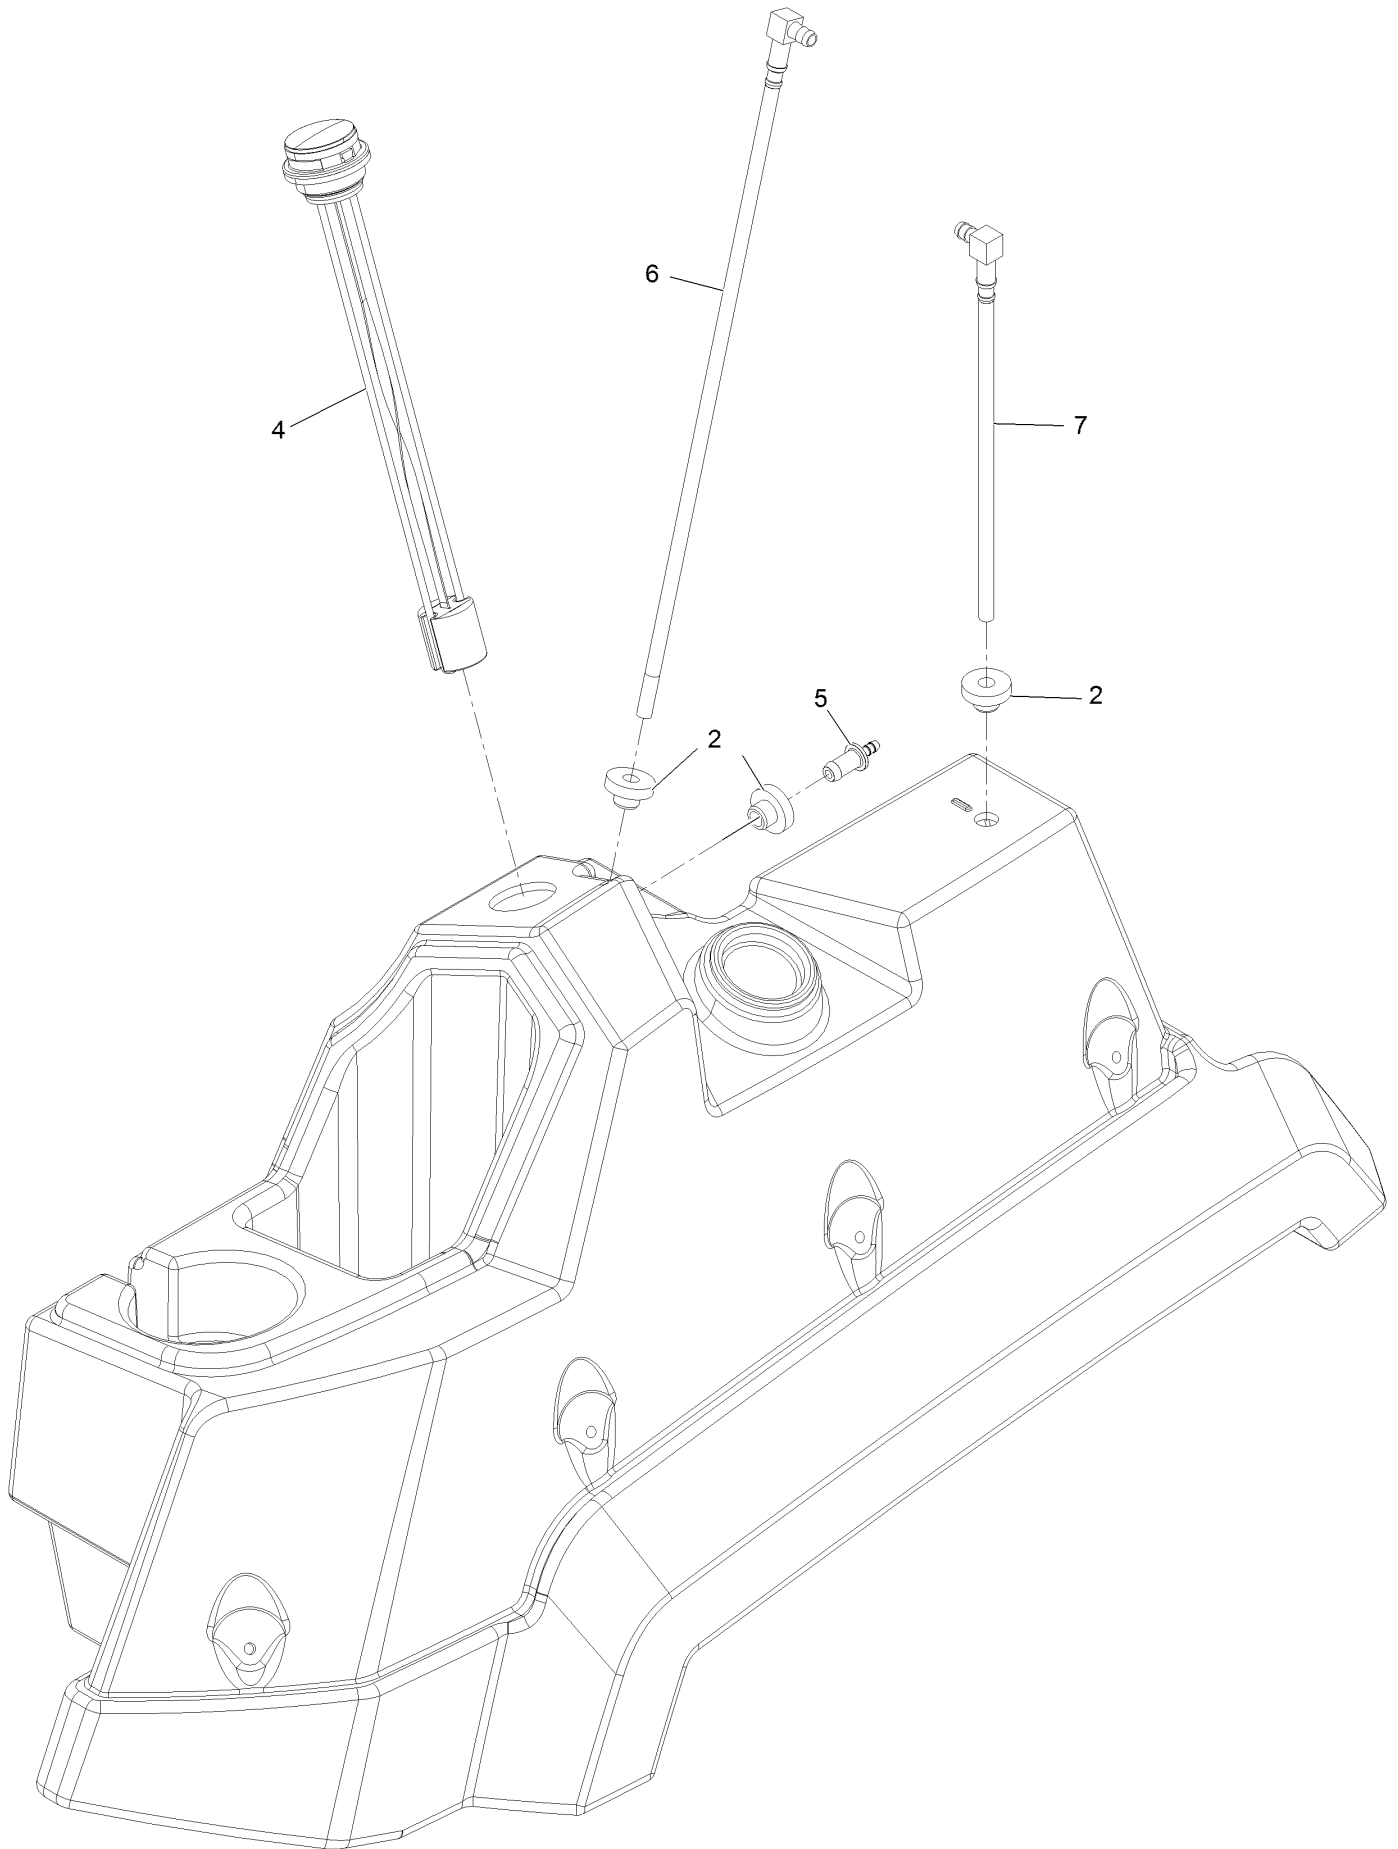

LH Fuel Tank Assembly 142-8637

LH Fuel Tank Assembly 142-8637 (continued)

<i>Ref.</i>	<i>Part Number</i>	<i>Qty.</i>	<i>Description</i>
2	46-6560	3	Bushing
4	126-8660	1	Gauge-Fuel
5	116-4630	1	Fitting-Orifice, Straight

<i>Ref.</i>	<i>Part Number</i>	<i>Qty.</i>	<i>Description</i>
6	126-8647	1	Pick-Up-Fuel
7	126-8649	1	Return-Fuel