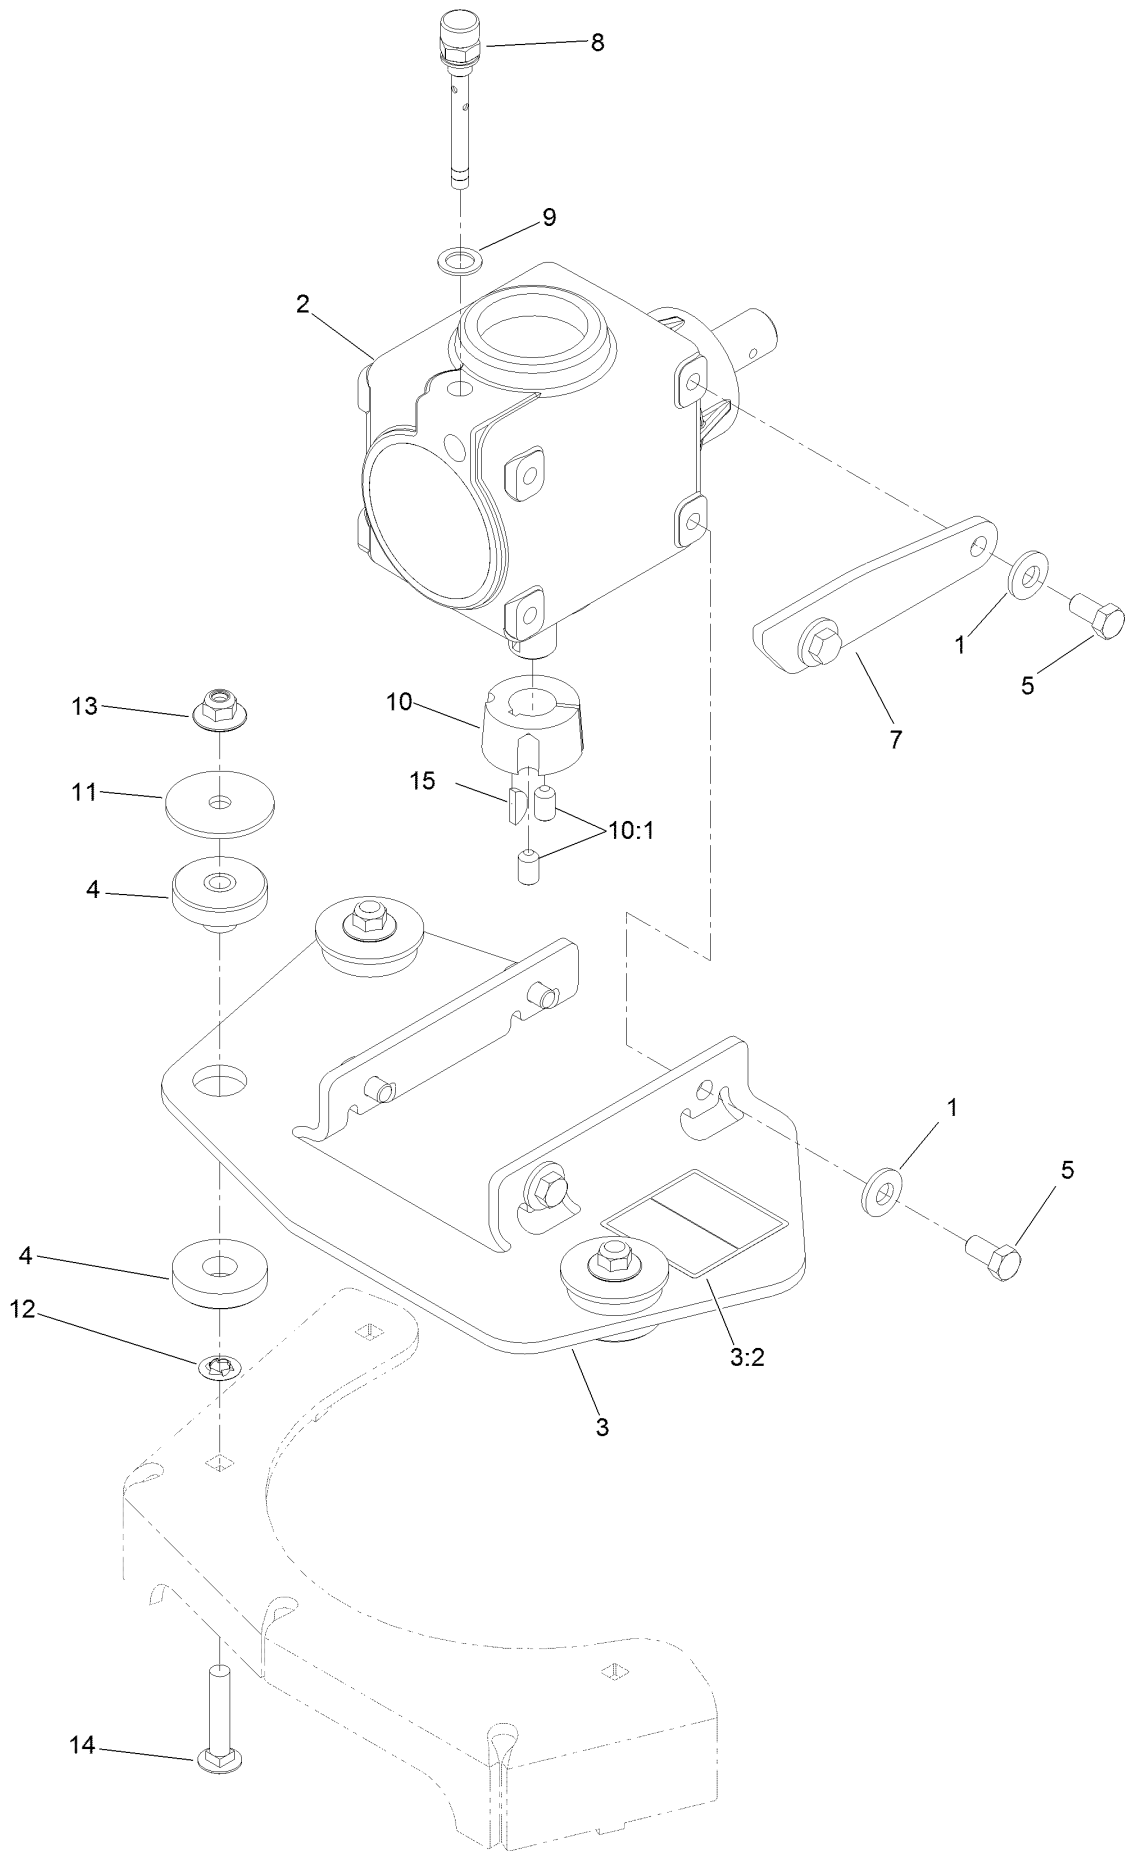

Spindle Assembly No. 137-9780 (continued)

<i>Ref.</i>	<i>Part Number</i>	<i>Qty.</i>	<i>Description</i>
2	116-0720	2	Bearing-Ball
3	138-6042	1	Spacer-Bearing

Gear Box and Mount Assembly