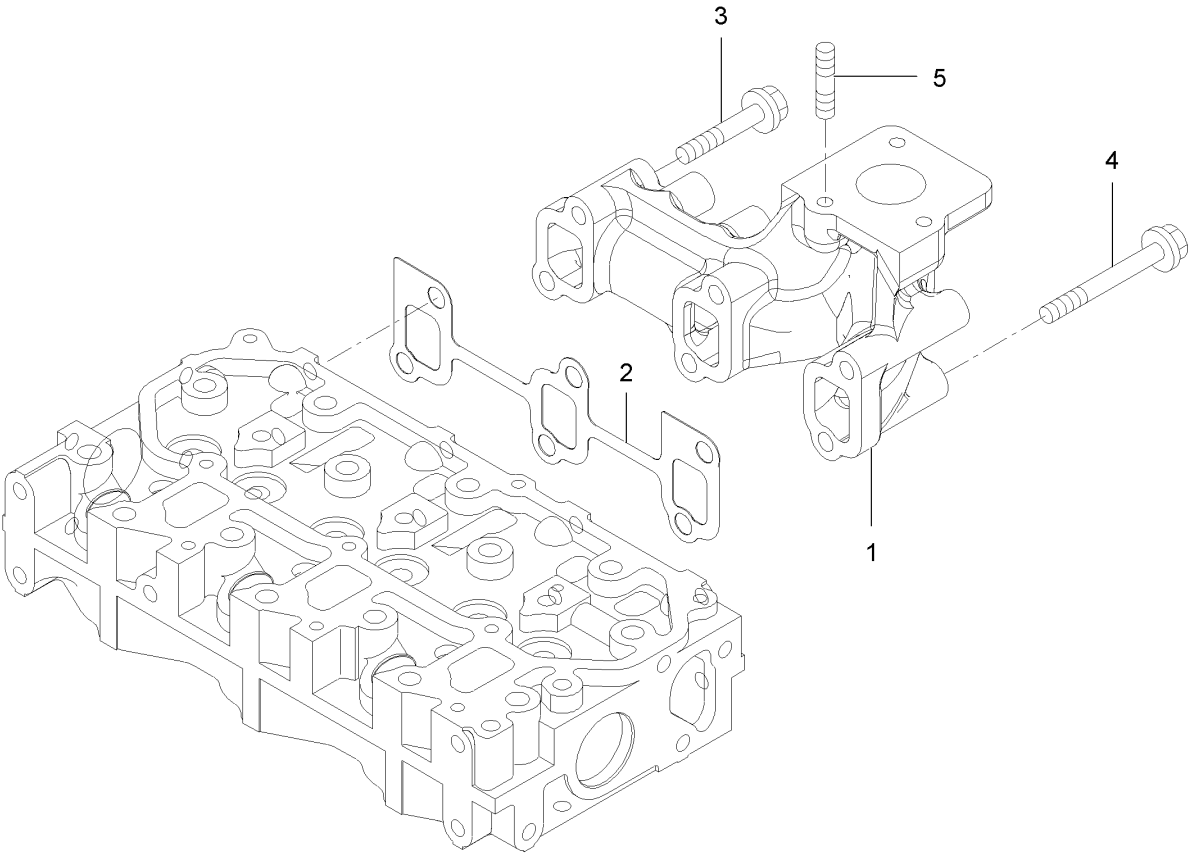

Exhaust Manifold Assembly

Exhaust Manifold Assembly (continued)

<i>Ref.</i>	<i>Part Number</i>	<i>Qty.</i>	<i>Description</i>	<i>Ref.</i>	<i>Part Number</i>	<i>Qty.</i>	<i>Description</i>
1	135-4106	1	Manifold-Exhaust	4	133-6606	3	Bolt
2	135-4107	1	Gasket-Manifold, Exhaust	5	125-7043	3	Stud
3	133-6714	3	Bolt