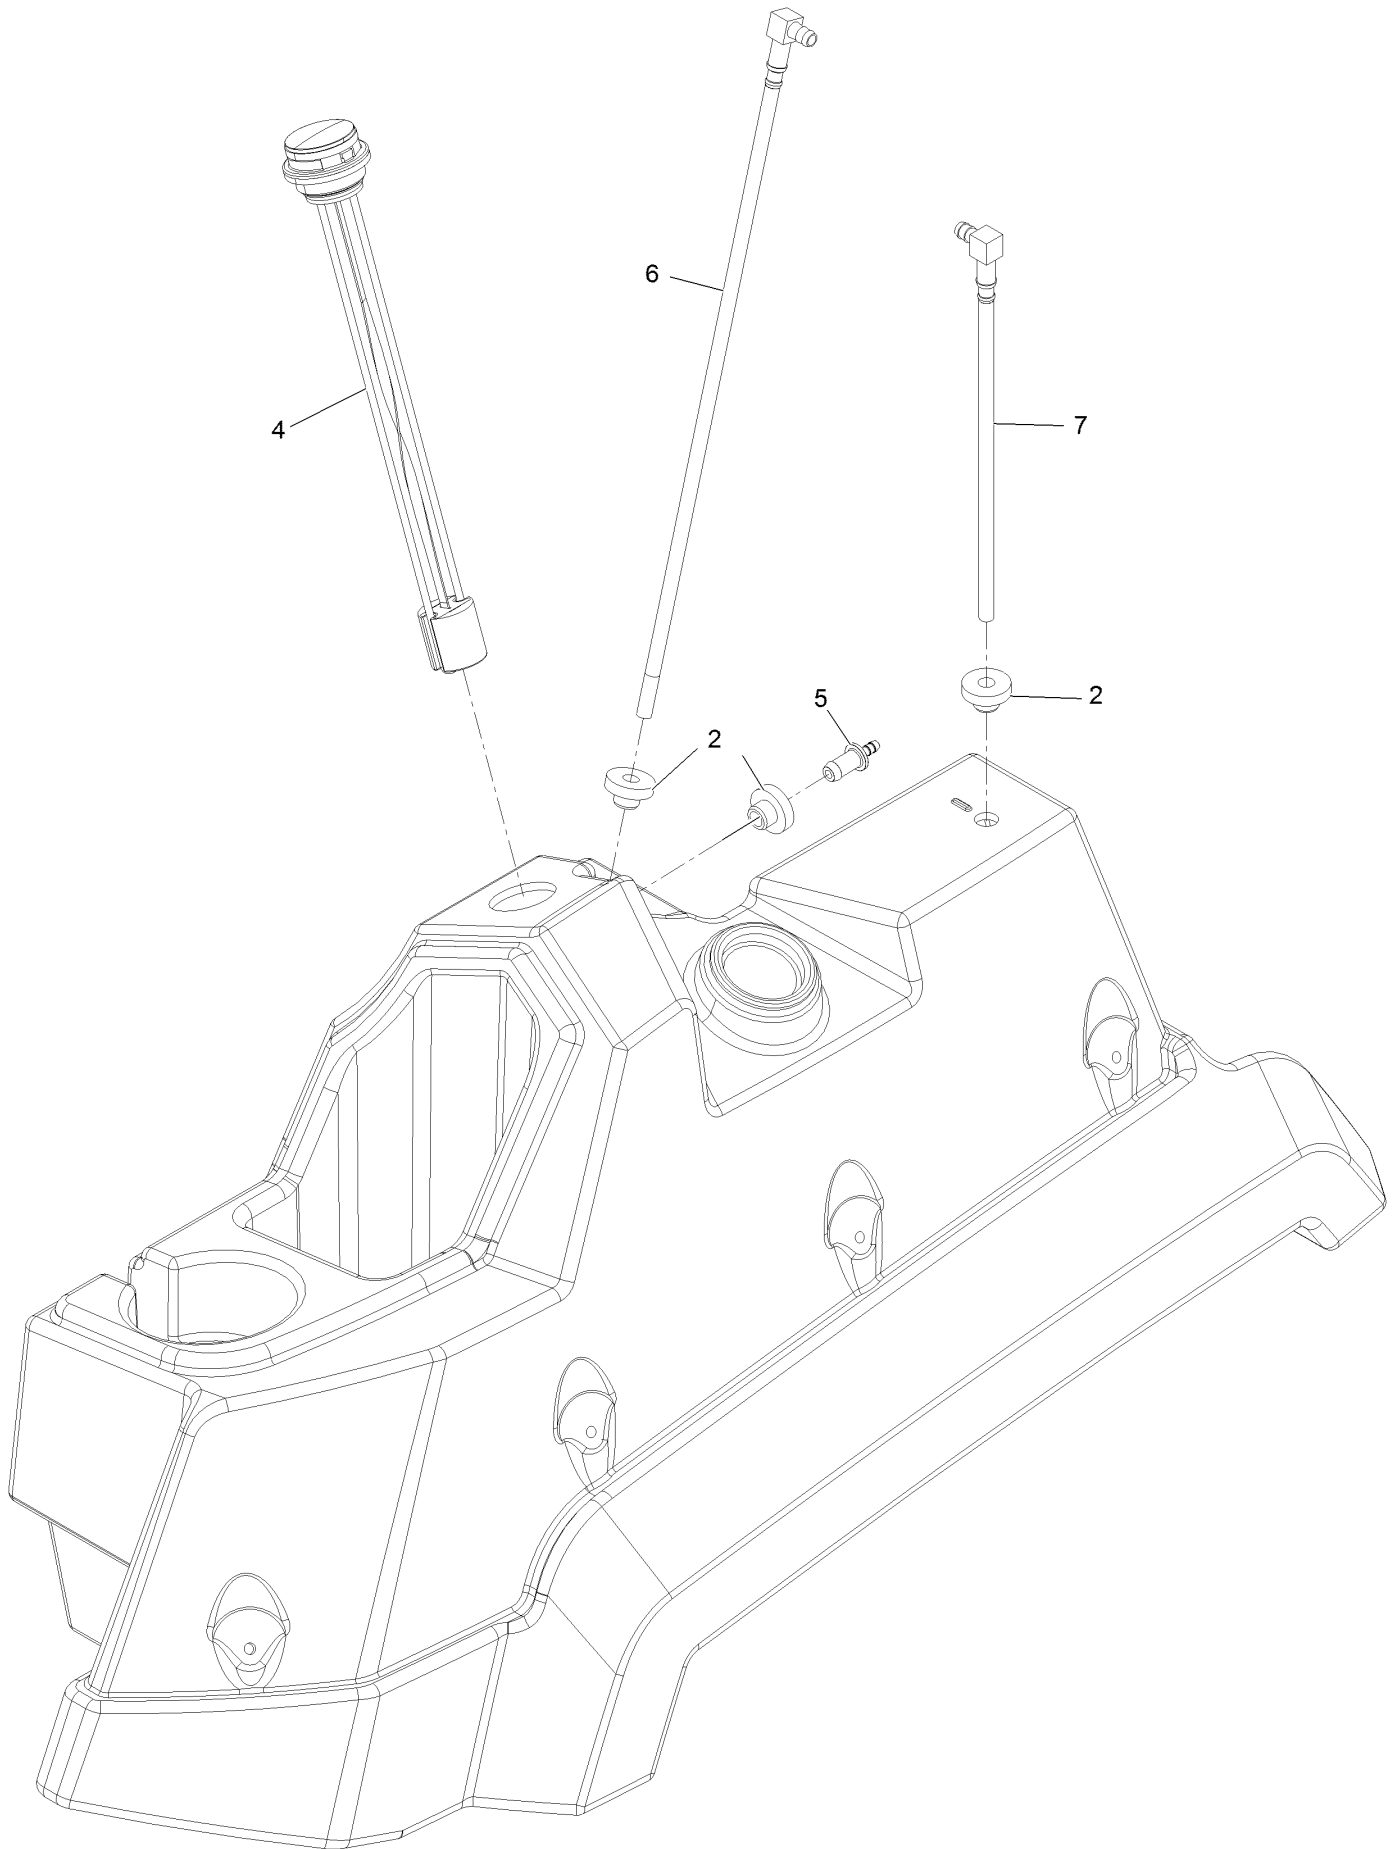

LH Fuel Tank Assembly 142-8637

LH Fuel Tank Assembly 142-8637 (continued)

<i>Ref.</i>	<i>Part Number</i>	<i>Qty.</i>	<i>Description</i>	<i>Ref.</i>	<i>Part Number</i>	<i>Qty.</i>	<i>Description</i>
2	46-6560	3	Bushing	6	126-8647	1	Pick-Up-Fuel
4	126-8660	1	Gauge-Fuel	7	126-8649	1	Return-Fuel
5	116-4630	1	Fitting-Orifice, Straight