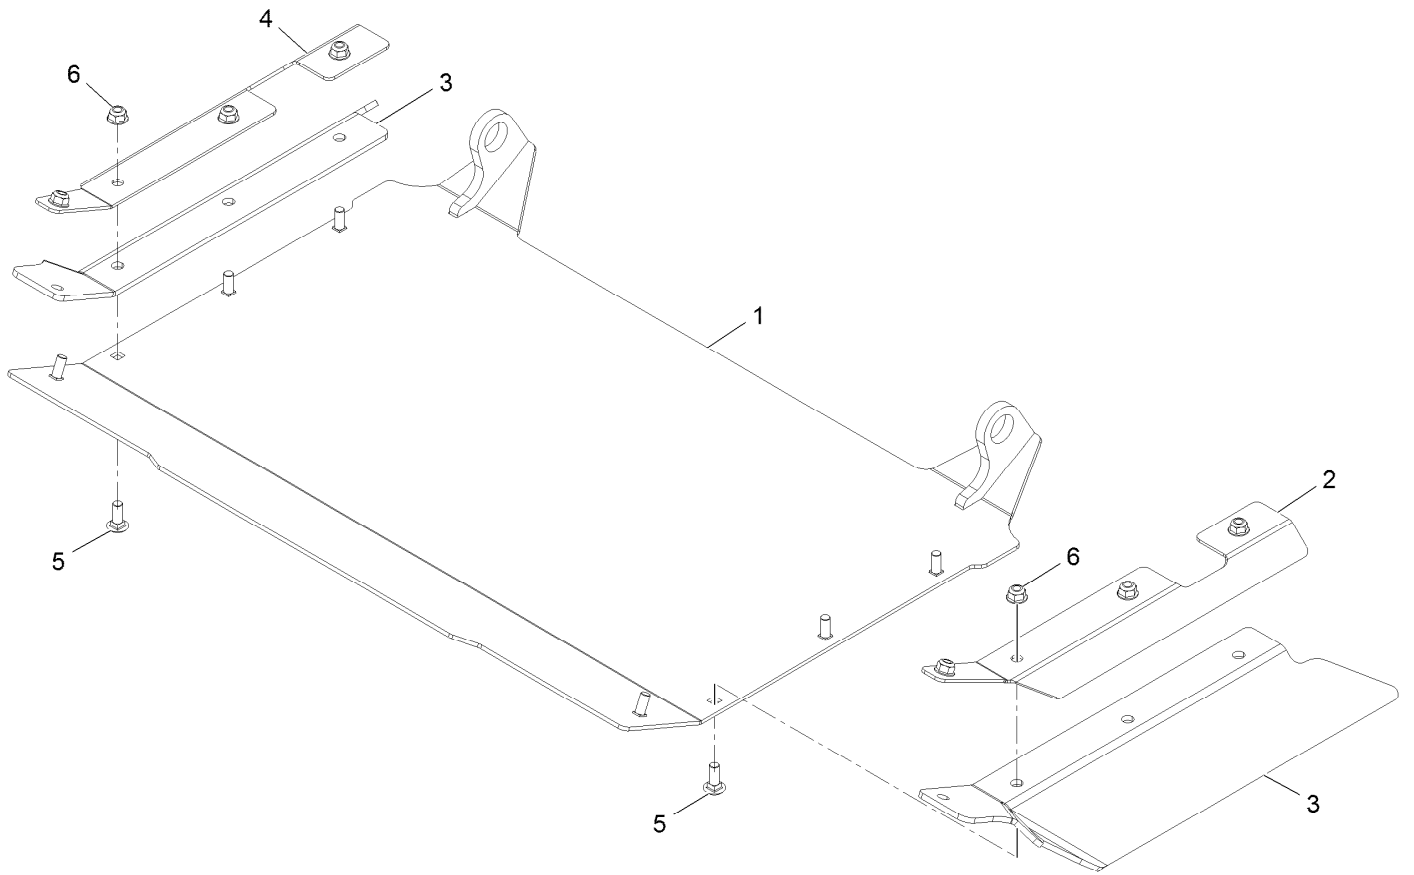

Discharge Tunnel Assembly No. 126-2789

Discharge Tunnel Assembly No. 126-2789 (continued)

<i>Ref.</i>	<i>Part Number</i>	<i>Qty.</i>	<i>Description</i>
1	126-2790-03	1	Discharge-Tunnel 72
2	126-2797-03	1	Bracket-Flap, LH
3	126-2799	2	Flap-Rubber

<i>Ref.</i>	<i>Part Number</i>	<i>Qty.</i>	<i>Description</i>
4	126-2798-03	1	Bracket-Flap, RH
5	3230-16	8	Bolt-Carriage 5/16-18 X 7/8
6	104-8300	8	Nut-Nyloc 5/16-18 Flg