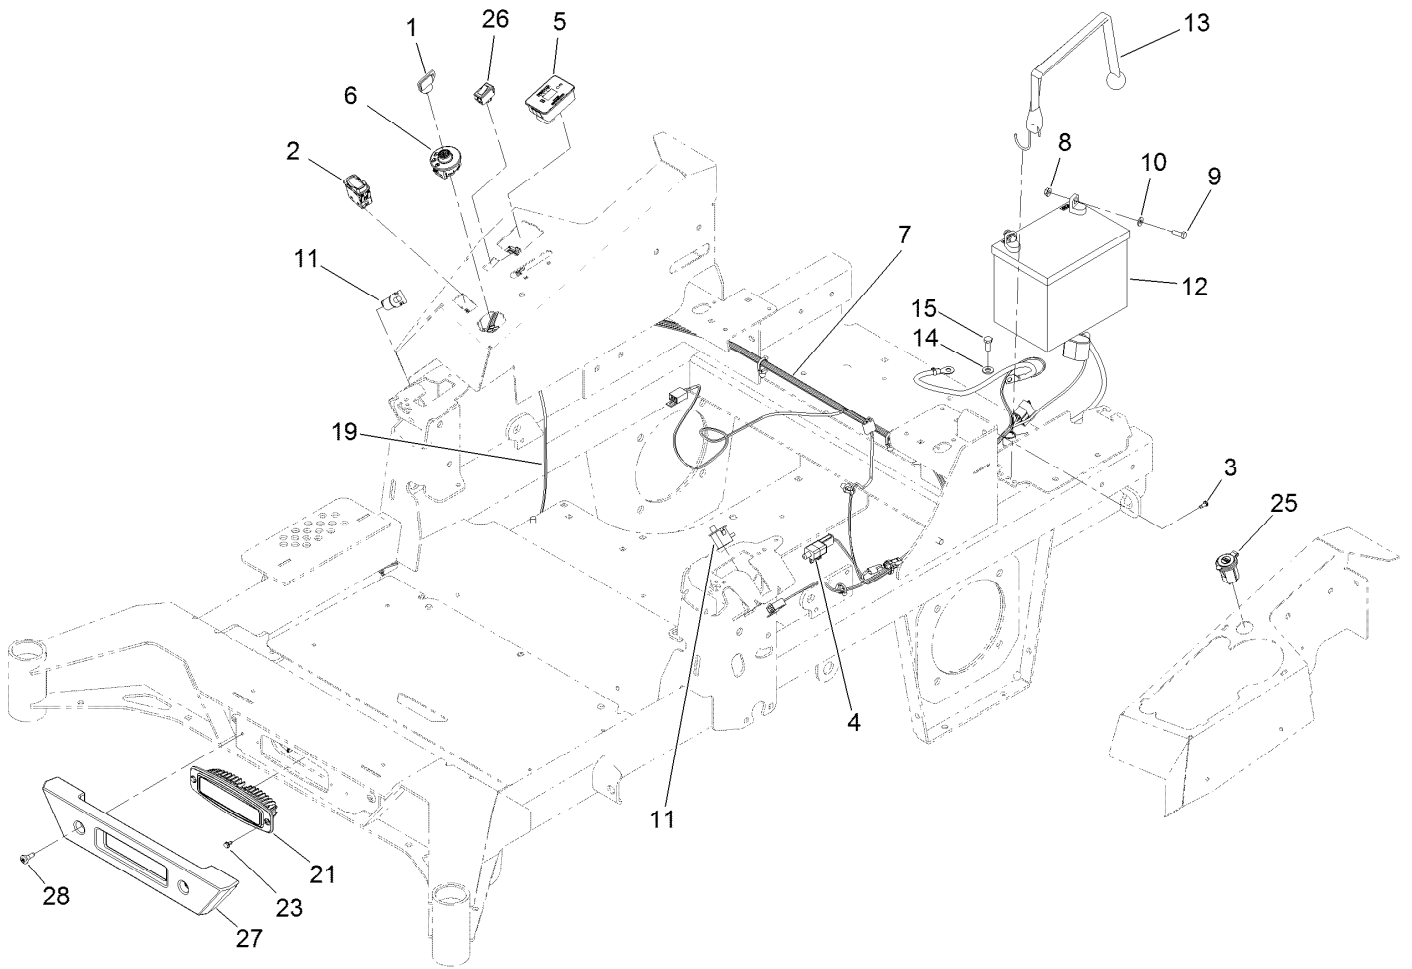

Electrical Assembly

Electrical Assembly (continued)

<i>Ref.</i>	<i>Part Number</i>	<i>Qty.</i>	<i>Description</i>	<i>Ref.</i>	<i>Part Number</i>	<i>Qty.</i>	<i>Description</i>
1	1-603511	1	Keys-Ignition (Spare Pair)	11	82-2190	2	Switch-Bail
1	63-8360	1	Key-Ignition	12	104-8162	1	Battery
2	139-6368	1	Switch-Rocker, On-None-On	13	126-7627	1	Strap-Bungee
3	99-8445	1	Screw-HWH	14	33094-00	1	Washer-Plain
4	110-6765	1	Switch	15	33114-020	1	Screw-HH
5	116-5609	1	Module ASM	19	140-1213	1	Harness-Wire, Light Kit
6	137-4100	1	Switch-Ignition	21	139-8089	1	Mount-Flush, Light
7	139-8078	1	Harness-Wire	23	104-2065	2	Screw-HWH
8	32128-33	2	Nut-HF	25	140-7955	1	Port-Power, USB
9	321-4	2	Screw-HH	26	92-8875	1	Switch-Rocker
10	3256-22	2	Washer-Flat	27	140-4993	1	Bumper-Front
				28	135-2015	2	Screw-Shoulder