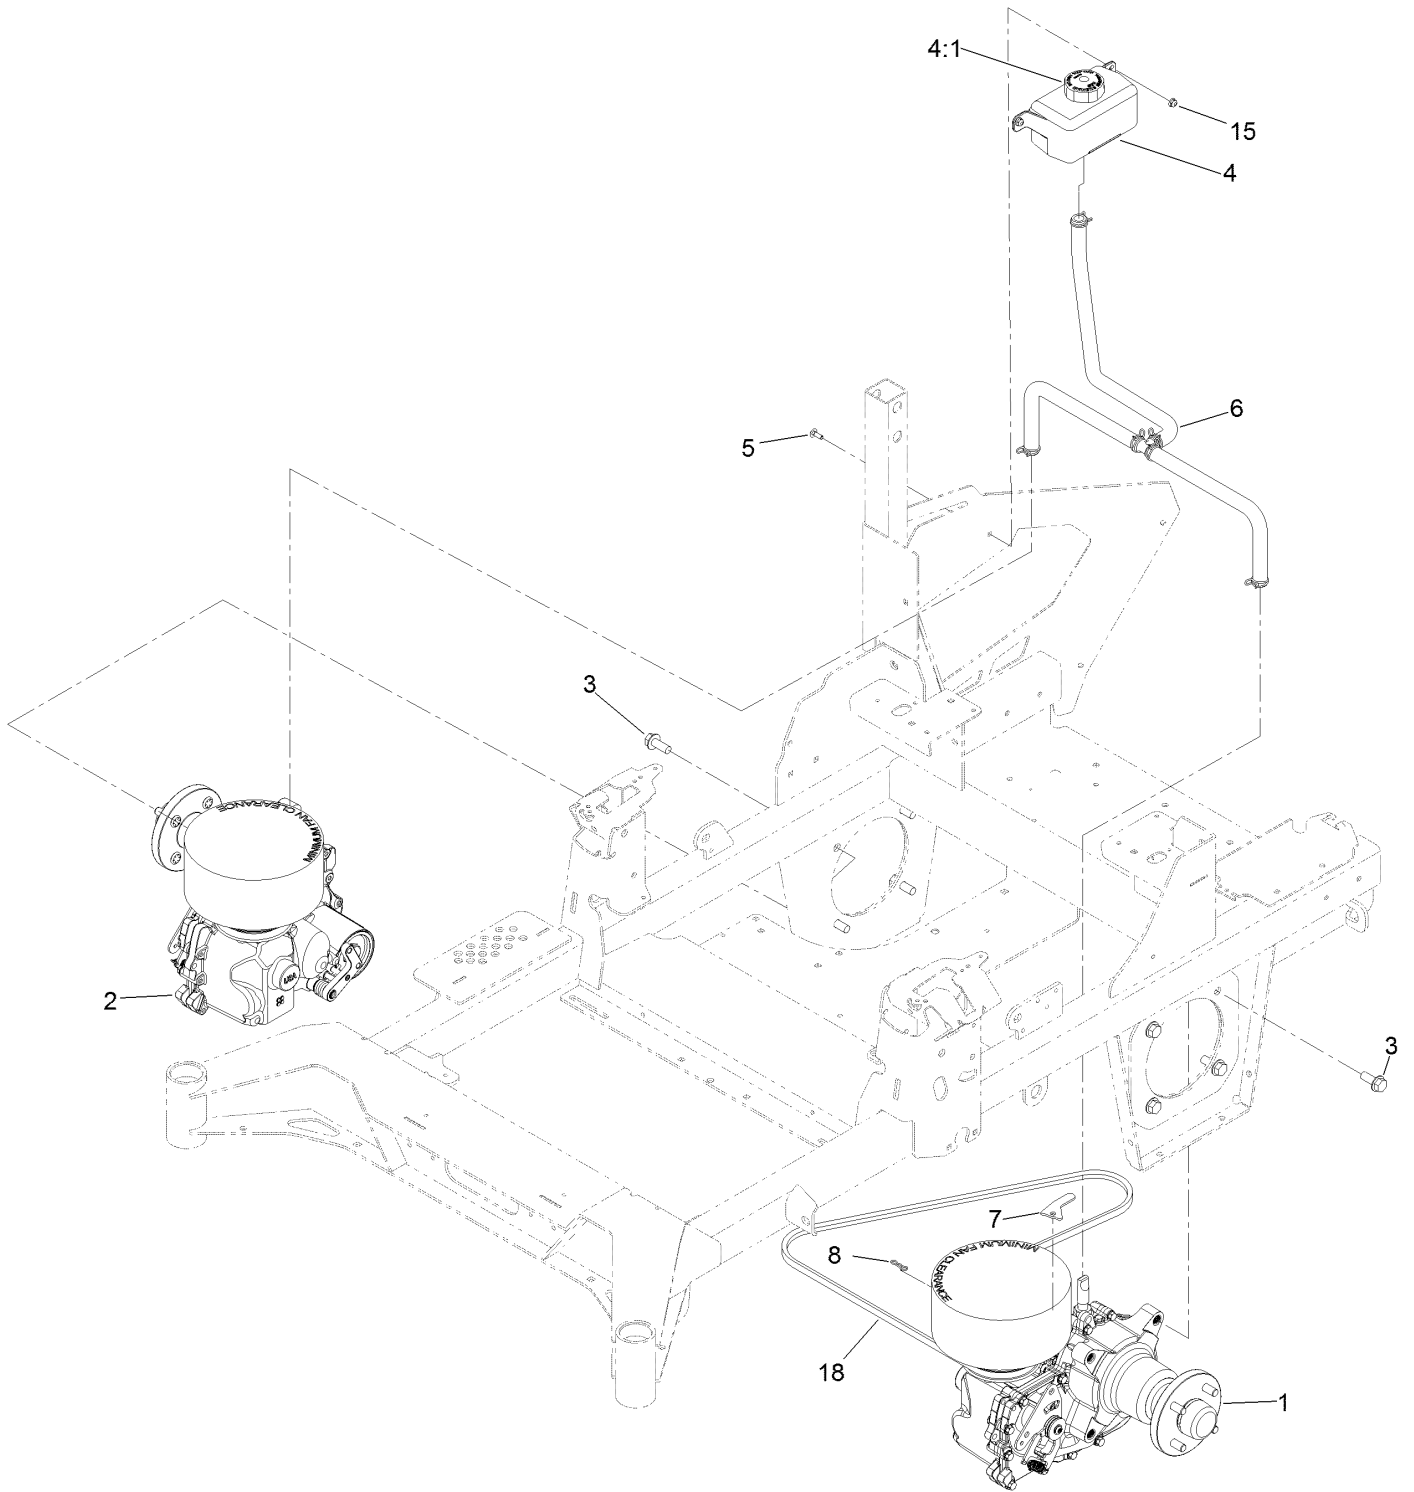

Roll-Over Protection System Assembly No. 139-8062 (continued)

<i>Ref.</i>	<i>Part Number</i>	<i>Qty.</i>	<i>Description</i>	<i>Ref.</i>	<i>Part Number</i>	<i>Qty.</i>	<i>Description</i>
1		1	Upper ROPS ASM ●	5	103-4553	2	ROPS Fold Pin ASM
1:2	107-3069	1	Decal-Warning	6	99-5107	6	Nut-Lock
2		1	RH Lower ROPS ASM ●	7	109-5337	2	Bumper-ROPS
3		1	LH Lower ROPS ASM ●	8	109-9505	4	Washer-Spring
4	126-9209	2	Bolt-Shoulder	9	325-13	4	Screw-HH

● Not serviced separately

Hydraulic Drive Assembly