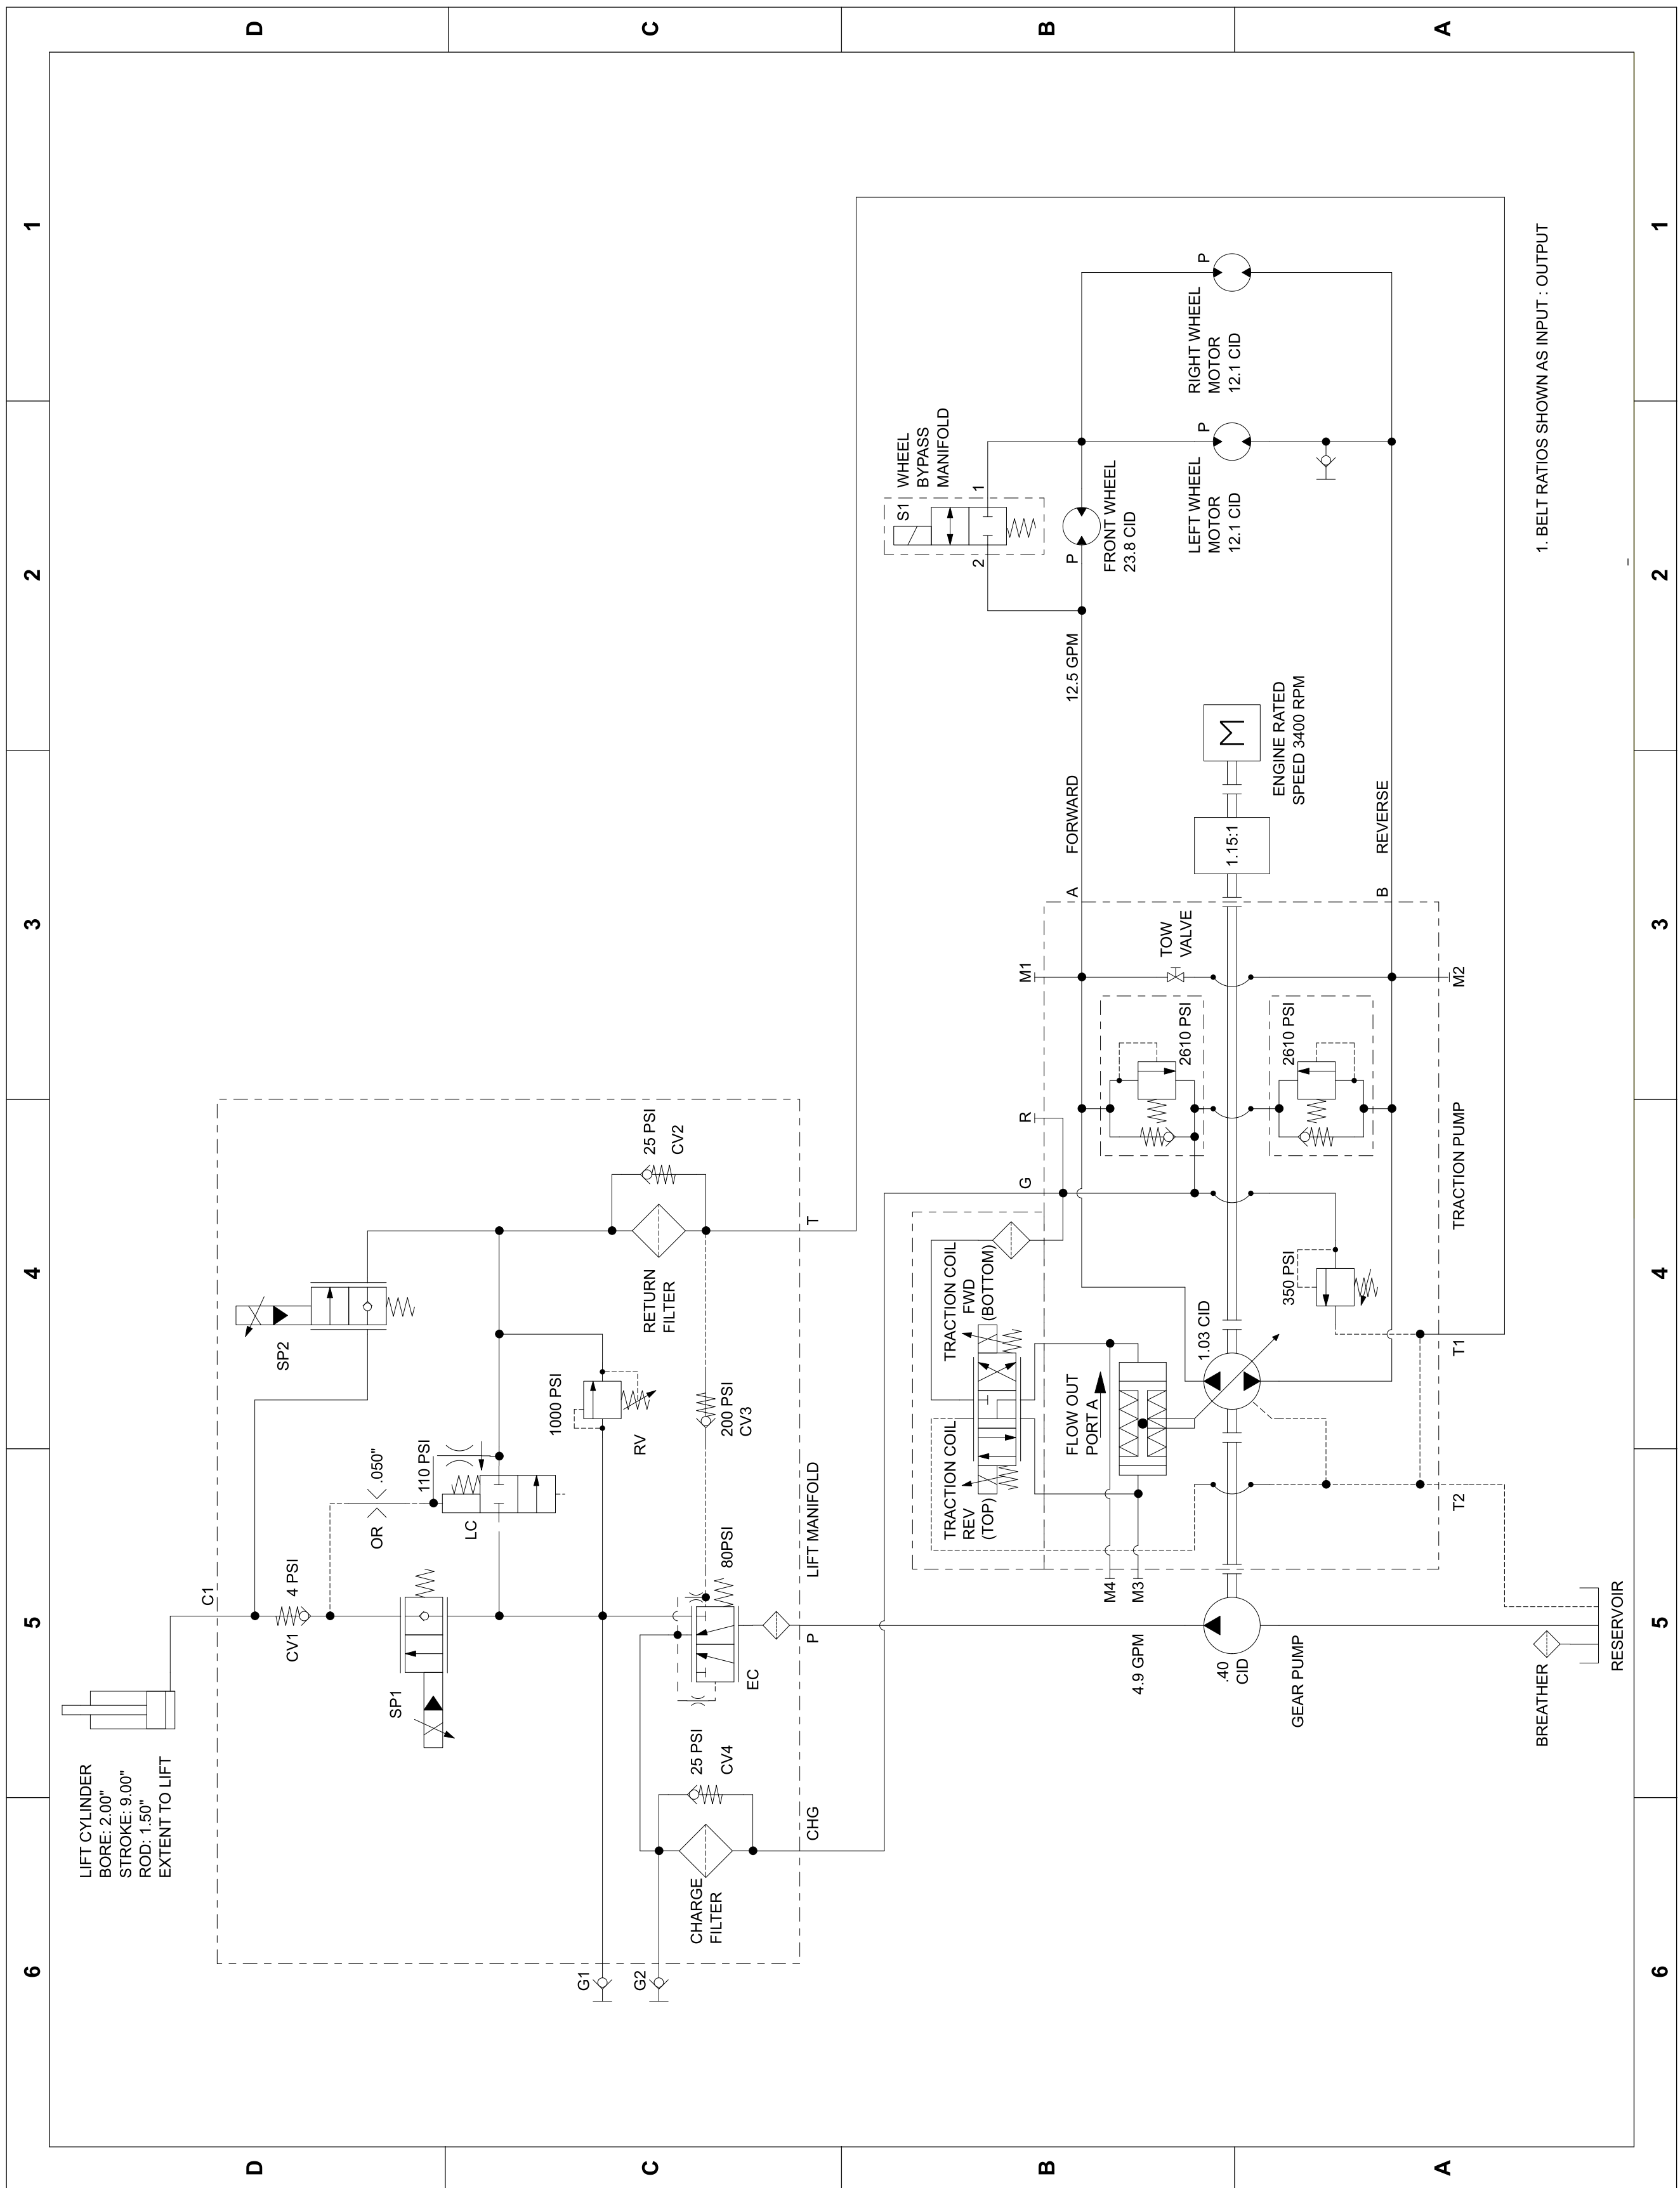

ProCore® 648s Aerator

Model No. 09960—Serial No. 40000000 and Up
 Model No. 09960C—Serial No. 40000000 and Up

Hydraulic Schematic

09960 and 09960C
 144-9890 Rev A
 1 of 1

1. BELT RATIOS SHOWN AS INPUT : OUTPUT

g502391