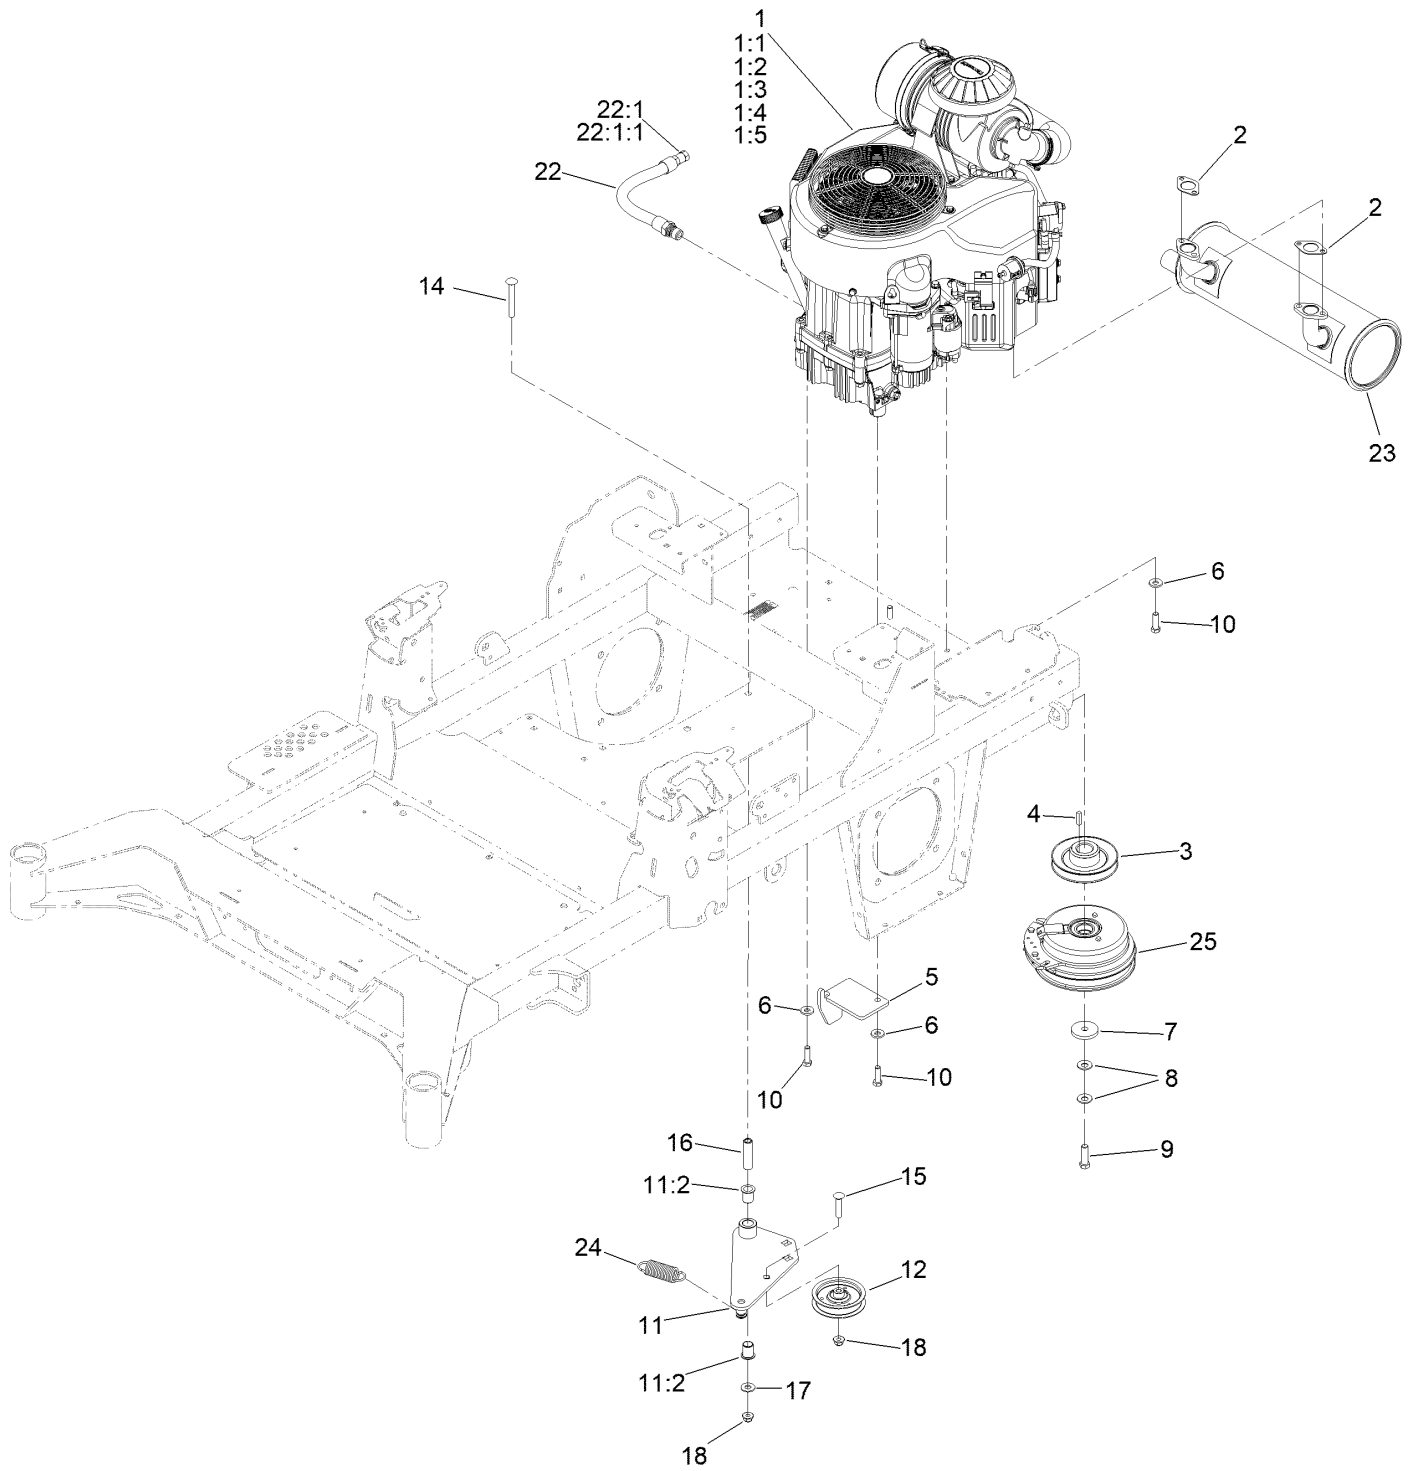

Engine, Clutch and Muffler Assembly

Engine, Clutch and Muffler Assembly (continued)

<i>Ref.</i>	<i>Part Number</i>	<i>Qty.</i>	<i>Description</i>	<i>Ref.</i>	<i>Part Number</i>	<i>Qty.</i>	<i>Description</i>
1		1	Engine-Kawasaki, Fx801V-S04-R ■▲	10	323-7	4	Screw-HH
1:1	KW10761	1	Filter-Oil Kaw	11	144-2671	1	Idler Arm ASM
1:2	119-5944	1	Element-Filter, Air (Outer)	11:2	138-2573	2	Bushing-Flange
1:3	119-5945	1	Element-Filter, Air (Inner)	12	140-4964	1	Pulley-Idler, Flat
1:4	142-6949	1	Filter-Fuel	14	3231-42	1	Screw-CARR
1:5	92-2153	1	Plug-Spark	15	3231-29	1	Screw-CARR
2	1-653313	2	Gasket-Exhaust	16	139-6690	1	Bushing, Idler Pivot
3	139-6702	1	Sheave, W/Hub	17	3256-4	1	Washer-Flat
4	1-807259	1	Key	18	104-8301	2	Nut-HF, NI
5	140-1190	1	Anchor-Clutch	22	116-4924	1	Engine Oil Drain Hose ASM
6	98-5975	4	Washer-Belleville	22:1	353-508	1	Plug-HH ●
7	109-6919	1	Washer-Plain	22:1:1	237-42	1	O-Ring
8	1-603610	2	Washer-Spring	23	139-1079	1	Muffler
9	109-9761	1	Screw-HH	24	1-653331	1	Spring-Idler
				25	116-1604	1	Clutch

● Torque to 24-26 ft-lb
▲ Obtain parts from www.kawpower.com

■ Not serviced separately