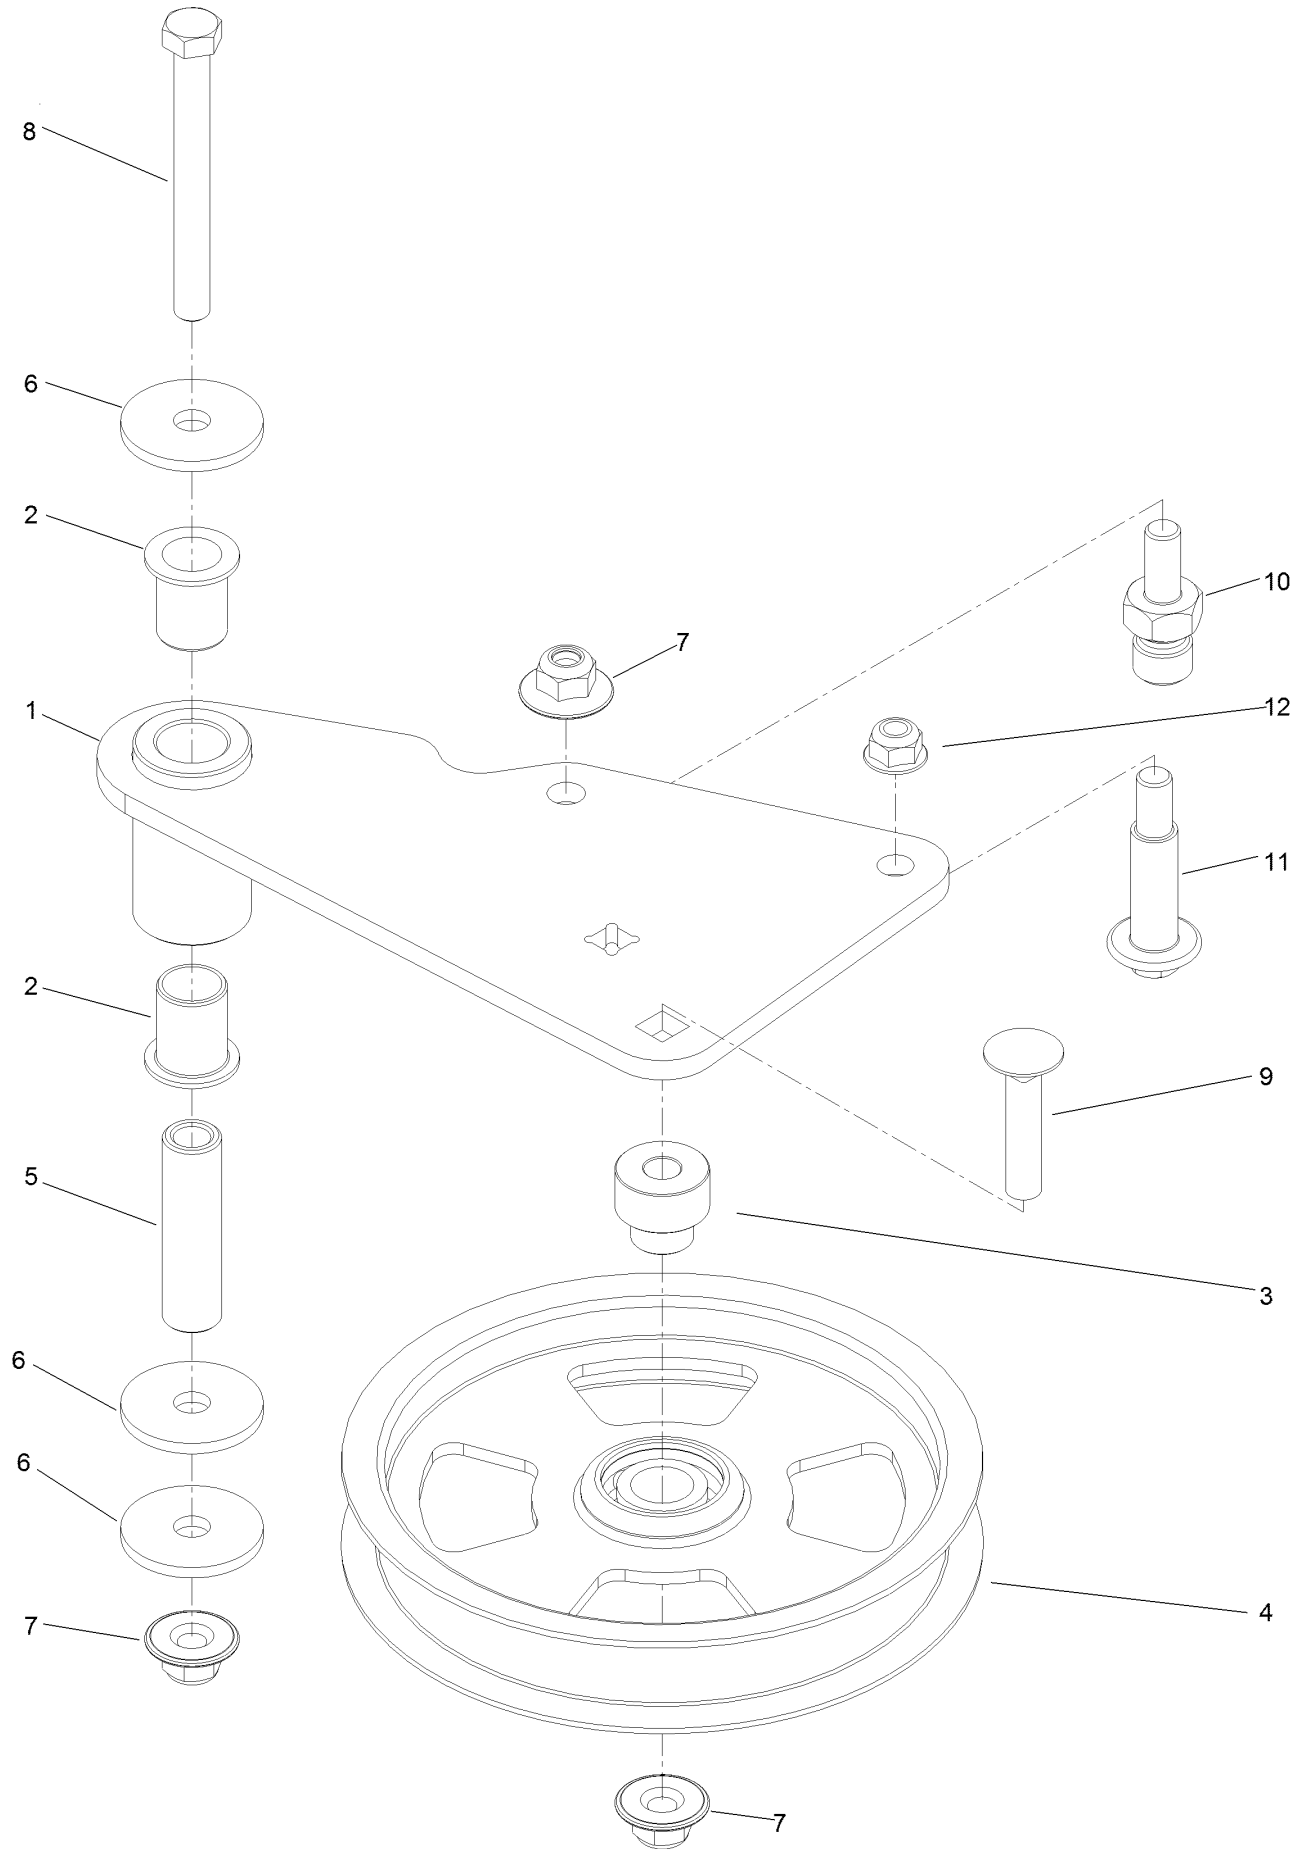

Idler Arm Assembly No. 139-1087

Idler Arm Assembly No. 139-1087 (continued)

<i>Ref.</i>	<i>Part Number</i>	<i>Qty.</i>	<i>Description</i>	<i>Ref.</i>	<i>Part Number</i>	<i>Qty.</i>	<i>Description</i>
1	139-1086	1	Idler Arm ASM	7	109-6658	3	Nut-Flange, NI
2	138-2573	2	Bushing-Flange	8	323-15	1	Screw-HH
3	139-8060	1	Bushing, Idler	9	3231-5	1	Screw-CARR
4	132-9424	1	Pulley-Idler, Flat	10	132-4729	1	Anchor-Spring, Short
5	139-6690	1	Bushing, Idler Pivot	11	136-9028	1	Bolt-Shoulder, HWH
6	1-213069	3	Washer	12	104-8301	1	Nut-HF, NI