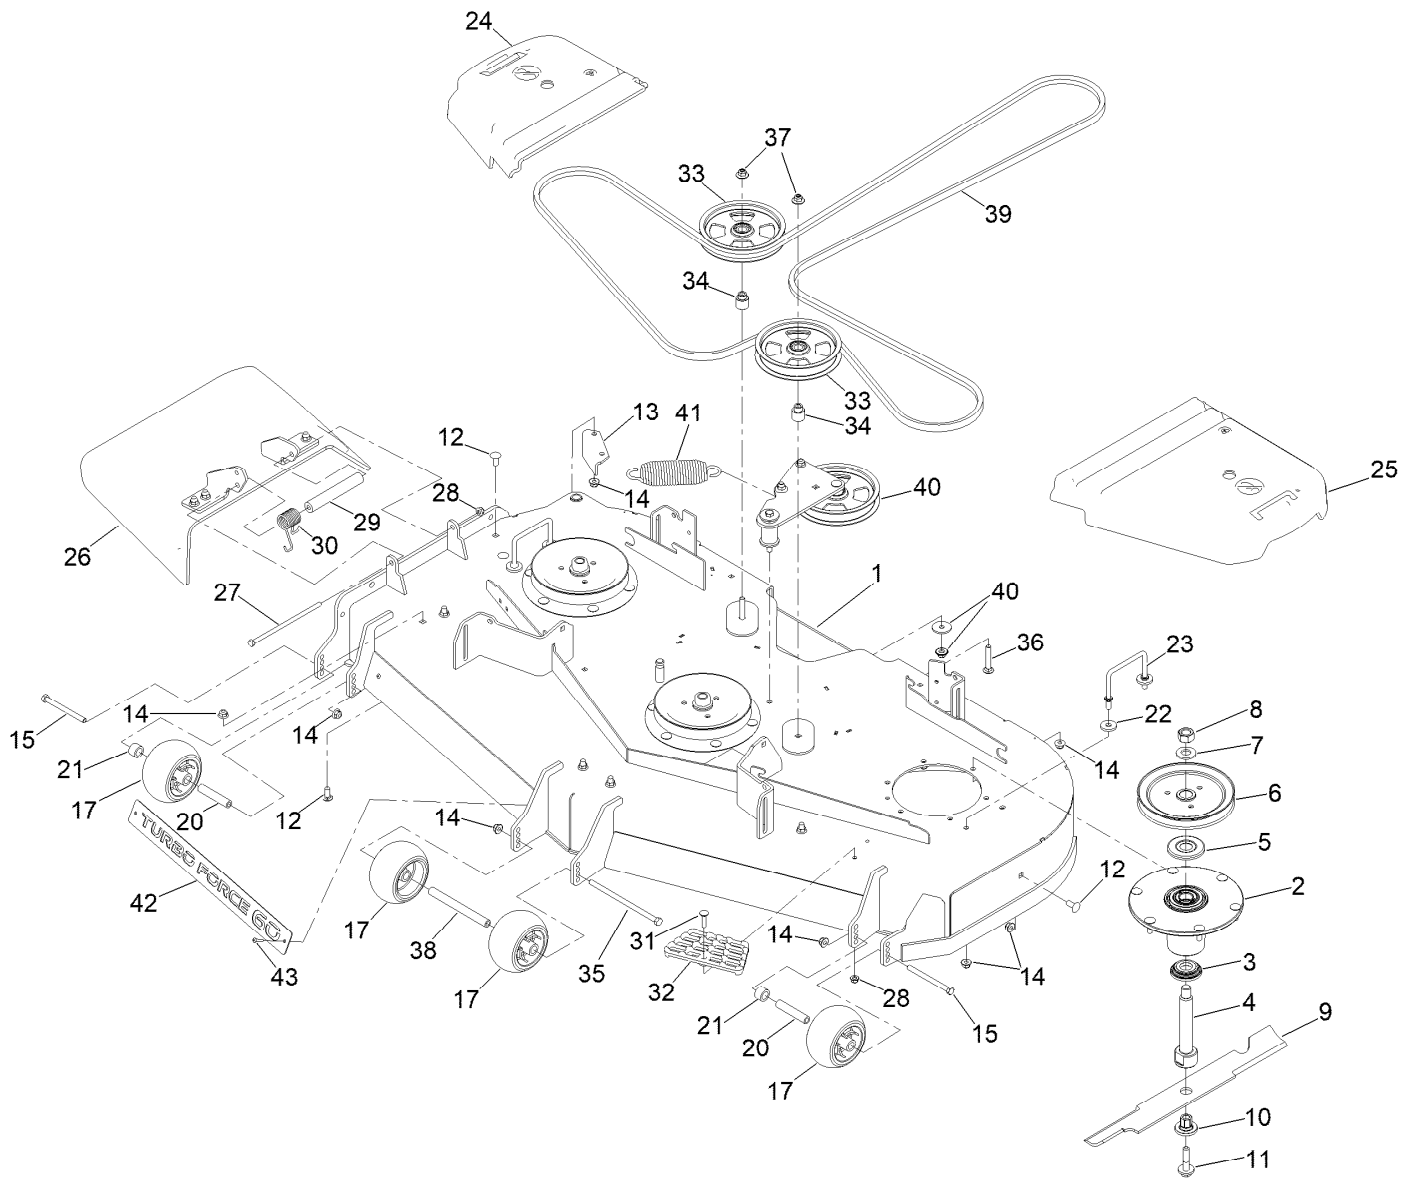

Deck Assembly

Deck Assembly (continued)

<i>Ref.</i>	<i>Part Number</i>	<i>Qty.</i>	<i>Description</i>	<i>Ref.</i>	<i>Part Number</i>	<i>Qty.</i>	<i>Description</i>
1	147-4997	1	Deck Decal ASM	24	116-0094	1	Cover-Belt, RH
2	137-9780	3	Spindle ASM	25	109-6938	1	Cover-Belt, LH
3	137-9784	3	Guard-Bottom	26	144-2635	1	Rubber Deflector ASM
4	138-6045	3	Shaft-Spindle	27	322-50	1	Screw-HH
5	103-1330	3	Guard-Bearing, Top	28	104-8300	2	Nut-HF, NI
6	138-6059	3	Sheave-Drive, Blade	29	105-4622	1	Spacer
7	103-2802	3	Washer	30	108-4052	1	Spring-Torsion
8	116-7306	3	Nut-Hex	31	3230-3	1	Screw-CARR
9	140-1240	3	Blade	32	126-4781-03	1	Step-Deck
10	137-9787	3	Bushing-Hex	33	132-9424	2	Pulley-Idler, Flat
11	109-9220	3	Screw-Sems	34	139-8061	2	Bushing, Idler
12	3231-27	9	Screw-CARR	35	108-5388	1	Screw-HH
13	107-8541-01	1	Baffle-Discharge	36	3231-7	2	Screw-CARR
14	104-8301	34	Nut-HF, NI	37	109-6658	2	Nut-Flange, NI
15	323-23	2	Screw-HH	38	98-5967	1	Spacer-Wheel
17	1-603299	4	Roller-Scalp, Anti	39	144-0357	1	Belt-V
20	133-2129	2	Tube-Shafting	40	139-1087	1	Idler Arm ASM
21	133-2128	2	Tube-Spacer	41	116-6317	1	Spring-Extension
22	1-373034	4	Washer	42	147-4631-03	1	Plate-Turbo Force [black]
23	109-6982	2	Wireform-Cover	43	130-8451	2	Rivet-Trifold