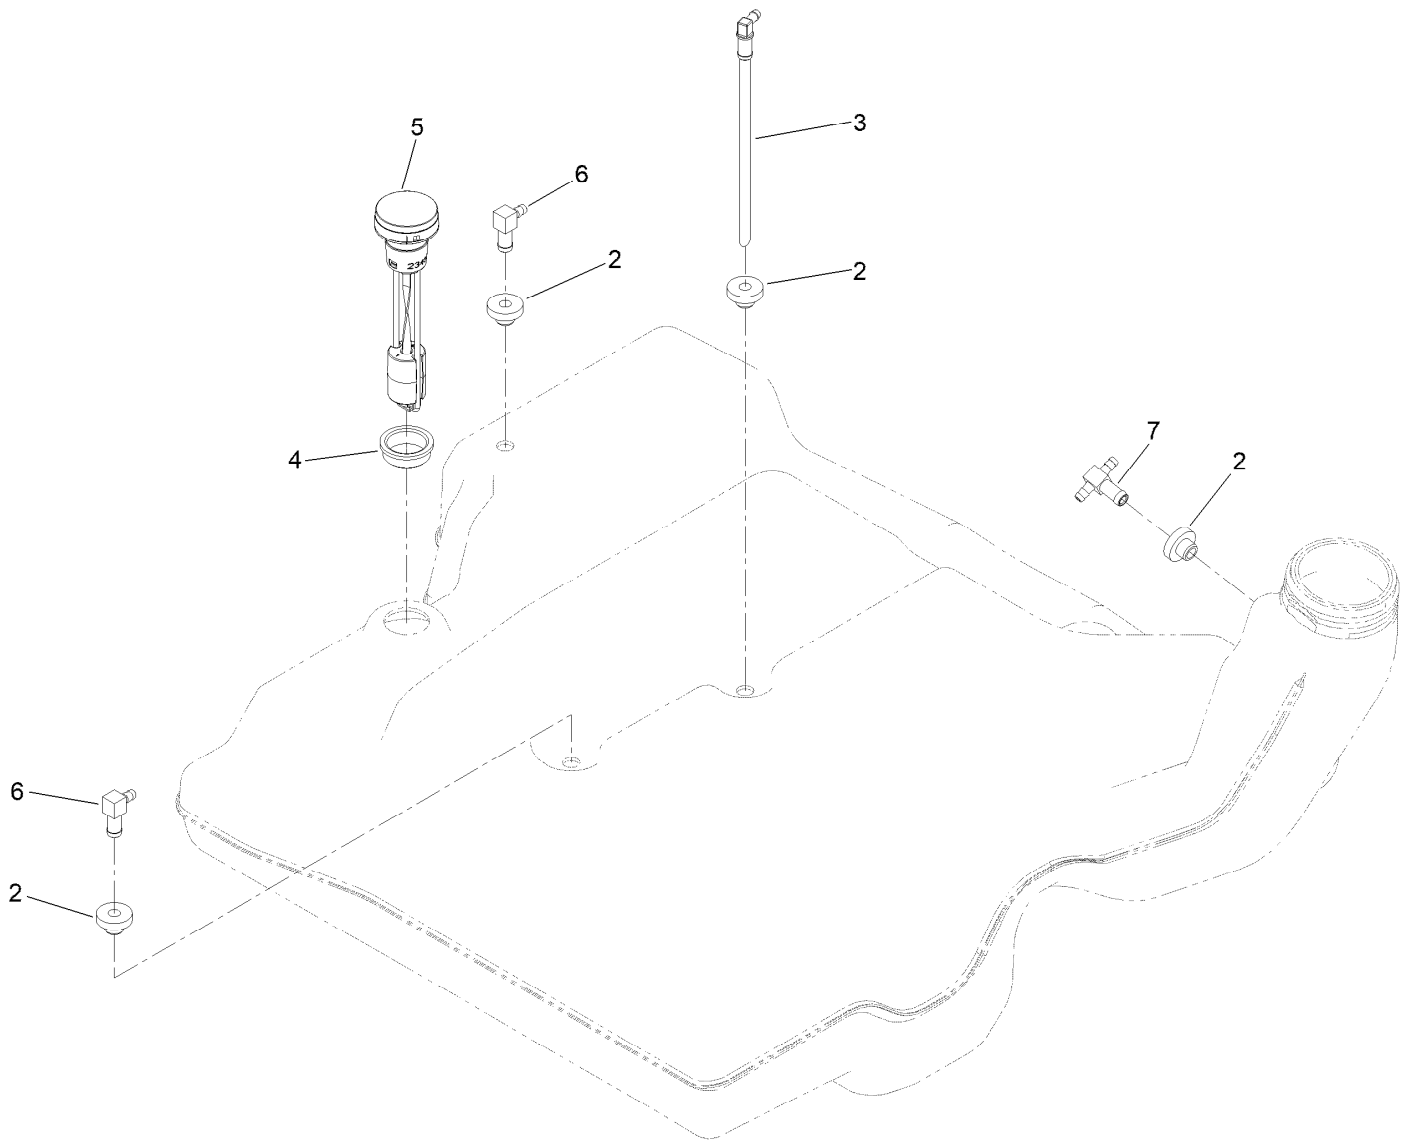

Fuel System Assembly (continued)

<i>Ref.</i>	<i>Part Number</i>	<i>Qty.</i>	<i>Description</i>	<i>Ref.</i>	<i>Part Number</i>	<i>Qty.</i>	<i>Description</i>
1	139-6722	1	Fuel Tank ASM	7:1	109-0298	1	Line-Fuel
2	137-4119	1	Cap-Fuel, Ratcheting	7:2	114-3766	1	Hose-Fuel
3	104-2490	2	Clamp-Hose	7:3	1-603770	1	Valve-Fuel
4	131-8834	2	Bumper	7:4	2412-98	4	Clamp-Hose
5	104-7201	2	Nut-HF, NI	8	126-5523	3	Clip
6	139-8067	1	Vent Hose ASM	9	140-4957	1	ASM-Fuel Vent
6:1	138-3152	2	Hose-Fuel	9:1	138-3152	1	Hose-Fuel
6:2	120-2234	1	Fitting-Tee	9:2	116-4630	1	Fitting-Orifice, Straight
6:3	140-4956	1	Hose-Fuel	9:3	116-4344	1	Hose-Fuel
7	139-8068	1	Fuel Hose ASM				

Fuel Tank Assembly No. 139-6722