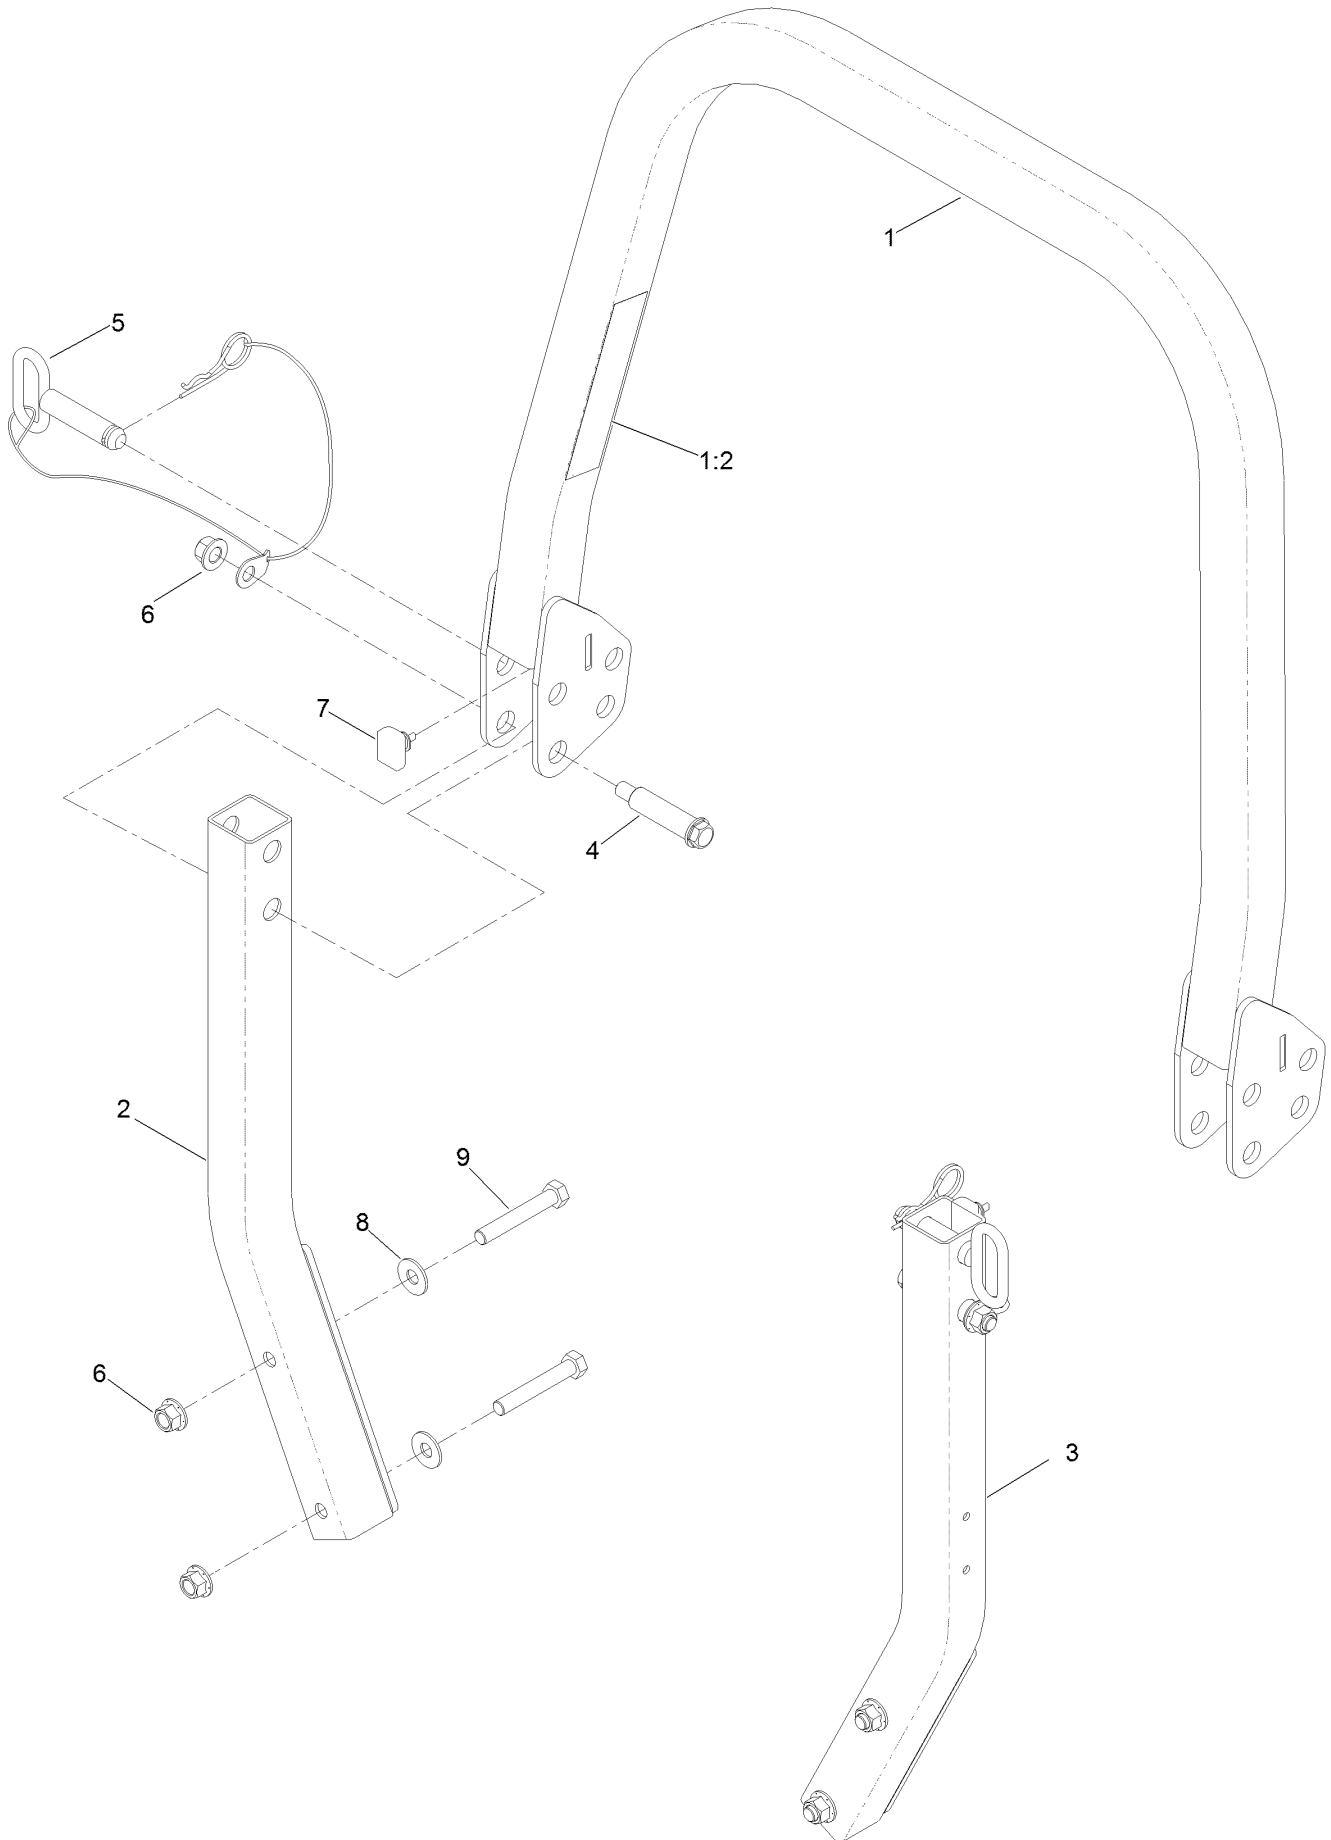

Frame Assembly (continued)

<i>Ref.</i>	<i>Part Number</i>	<i>Qty.</i>	<i>Description</i>	<i>Ref.</i>	<i>Part Number</i>	<i>Qty.</i>	<i>Description</i>
1	144-6590	1	Frame Decal ASM	14	3234-42	8	Screw-HHF
1:1		1	Frame-60 ●	17	138-9753	6	Screw
1:1:2	126-4363	2	Decal-Warning	19	109-9233	2	Bumper-Push-In, Rubber
1:1:4	144-2687	1	Decal, Belt Routing	22	140-4995	1	Toeboard
2	139-8062	1	ASM-ROPS	22:2	126-8383	1	Decal-Danger
6	138-6098	1	Floor Pan ASM	23	140-4992	1	Step
6:2	109-9233	2	Bumper-Push-In, Rubber	24	117-2382	6	Plug-Plastic
12	139-6717-01	1	Plate-Hydro	25	140-4994-01	1	Bracket-Light
13	109-6658	8	Nut-Flange, NI	32	140-7950	1	Floormat-Fixed Seat

● Not serviced separately

Roll-Over Protection System Assembly No. 139-8062