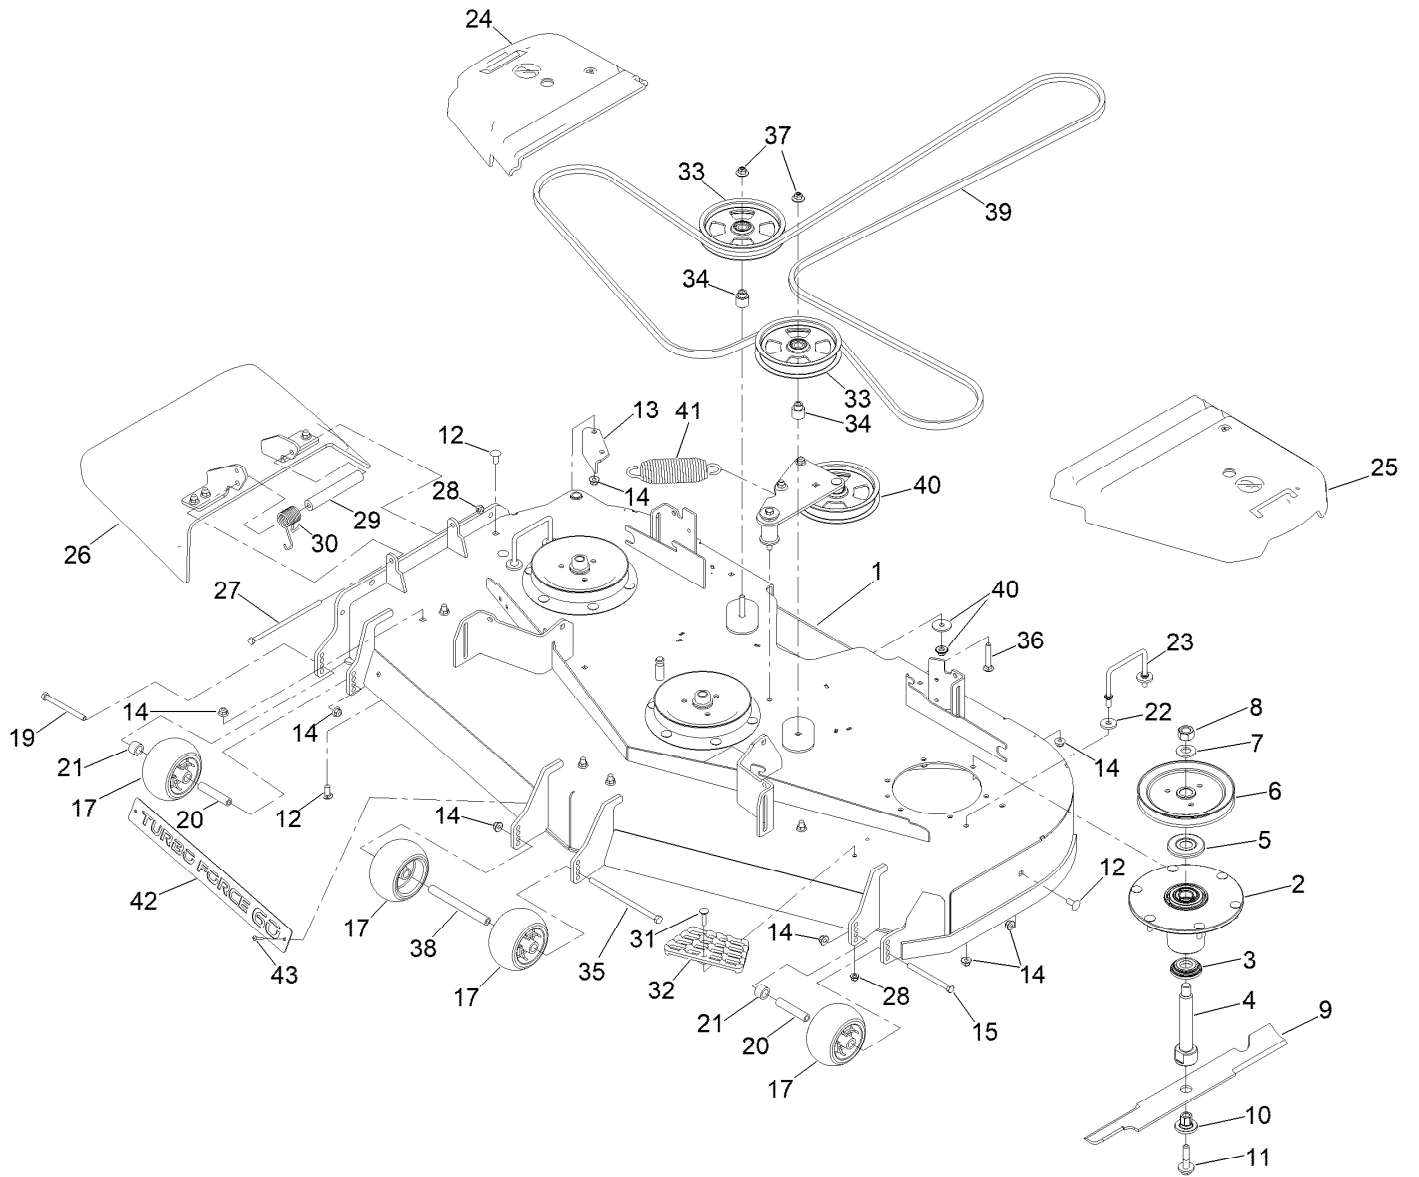

Deck Assembly

Deck Assembly (continued)

<i>Ref.</i>	<i>Part Number</i>	<i>Qty.</i>	<i>Description</i>	<i>Ref.</i>	<i>Part Number</i>	<i>Qty.</i>	<i>Description</i>
1	147-4997	1	Deck Decal ASM	24	116-0094	1	Cover-Belt, RH
2	137-9780	3	Spindle ASM	25	109-6938	1	Cover-Belt, LH
3	137-9784	3	Guard-Bottom	26	144-2635	1	Rubber Deflector ASM
4	138-6045	3	Shaft-Spindle	27	322-50	1	Screw-HH
5	103-1330	3	Guard-Bearing, Top	28	104-8300	2	Nut-HF, NI
6	138-6059	3	Sheave-Drive, Blade	29	105-4622	1	Spacer
7	103-2802	3	Washer	30	108-4052	1	Spring-Torsion
8	116-7306	3	Nut-Hex	31	3230-3	1	Screw-CARR
9	140-1240	3	Blade	32	126-4781-03	1	Step-Deck
10	137-9787	3	Bushing-Hex	33	132-9424	2	Pulley-Idler, Flat
11	109-9220	3	Screw-Sems	34	139-8061	2	Bushing, Idler
12	3231-27	9	Screw-CARR	35	108-5388	1	Screw-HH
13	107-8541-01	1	Baffle-Discharge	36	3231-7	2	Screw-CARR
14	104-8301	34	Nut-HF, NI	37	109-6658	2	Nut-Flange, NI
15	323-23	1	Screw-HH	38	98-5967	1	Spacer-Wheel
17	1-603299	4	Roller-Scalp, Anti	39	144-0357	1	Belt-V
19	323-17	1	Screw-HH	40	139-1087	1	Idler Arm ASM
20	133-2129	2	Tube-Shafting	41	116-6317	1	Spring-Extension
21	133-2128	2	Tube-Spacer	42	147-4631-03	1	Plate-Turbo Force [black]
22	1-373034	4	Washer	43	130-8451	2	Rivet-Trifold
23	109-6982	2	Wireform-Cover