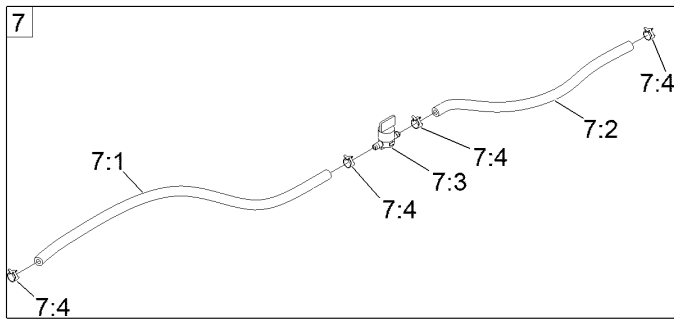

Throttle, Choke Cables and Guard Assembly (continued)

<i>Ref.</i>	<i>Part Number</i>	<i>Qty.</i>	<i>Description</i>	<i>Ref.</i>	<i>Part Number</i>	<i>Qty.</i>	<i>Description</i>
1	147-2408-03	1	Guard-Muffler	39:2	133-8062	1	Decal-Spark Arrestor
2	147-6259	1	Rear Guard ASM	41	138-9753	6	Screw
2:2	106-5517	2	Decal-Warning	43	139-6735	1	Cable-Control, Choke
2:3	147-7364	1	Decal-Hitch	44	139-6734	1	Cable-Control, Throttle
3	144-6551-01	1	Console-RH	45	1-603175	1	Knob-Ball
4	144-2638-01	1	Console-LH	46	105-8278	1	Decal
6	140-4867	1	RH Cover ASM	48	87-6620	4	Screw-Tph Thd Form
6:2	99-8936	1	Decal-Control, Motion	49	126-9939	1	Decal-Fill, Fuel
7	140-4866	1	LH Cover ASM	50	140-7987	1	Decal-4000 Series, RH
7:2	99-8936	1	Decal-Control, Motion	51	140-7979	1	Side Pod, LH
11	1-807513	2	Bolt-CARR	52	140-7980	1	Side Pod, RH
12	3296-2	2	Nut-Lock, NI	53	140-7968	1	Cup Holder
24	3230-22	2	Screw-CARR	54	3230-18	4	Screw-CARR
25	104-8300	16	Nut-HF, NI	55	140-7996-03	1	Plate-Cover, LH Front
27	126-6267	4	Screw-TTH	58	140-7998-03	1	Plate-Cover, RH Front
30	126-6268	6	Screw-TTH	60	130-8451	4	Rivet-Trifold
31	3220-3	1	Nut-HJ	61	120-7950	8	Screw-Torx
32	139-1149	1	Decal - 4000 Series, LH	62	140-8019	1	Cupholder-RH
37	145-6964-01	1	Guard-Rear, LH	66	144-2642	2	Rod-Support, Pod
38	140-1221-01	1	Guard-Rear, Top	67	3296-59	4	Nut-Lock, NI
39	145-7012	1	RH Rear Guard ASM				

Fuel System Assembly