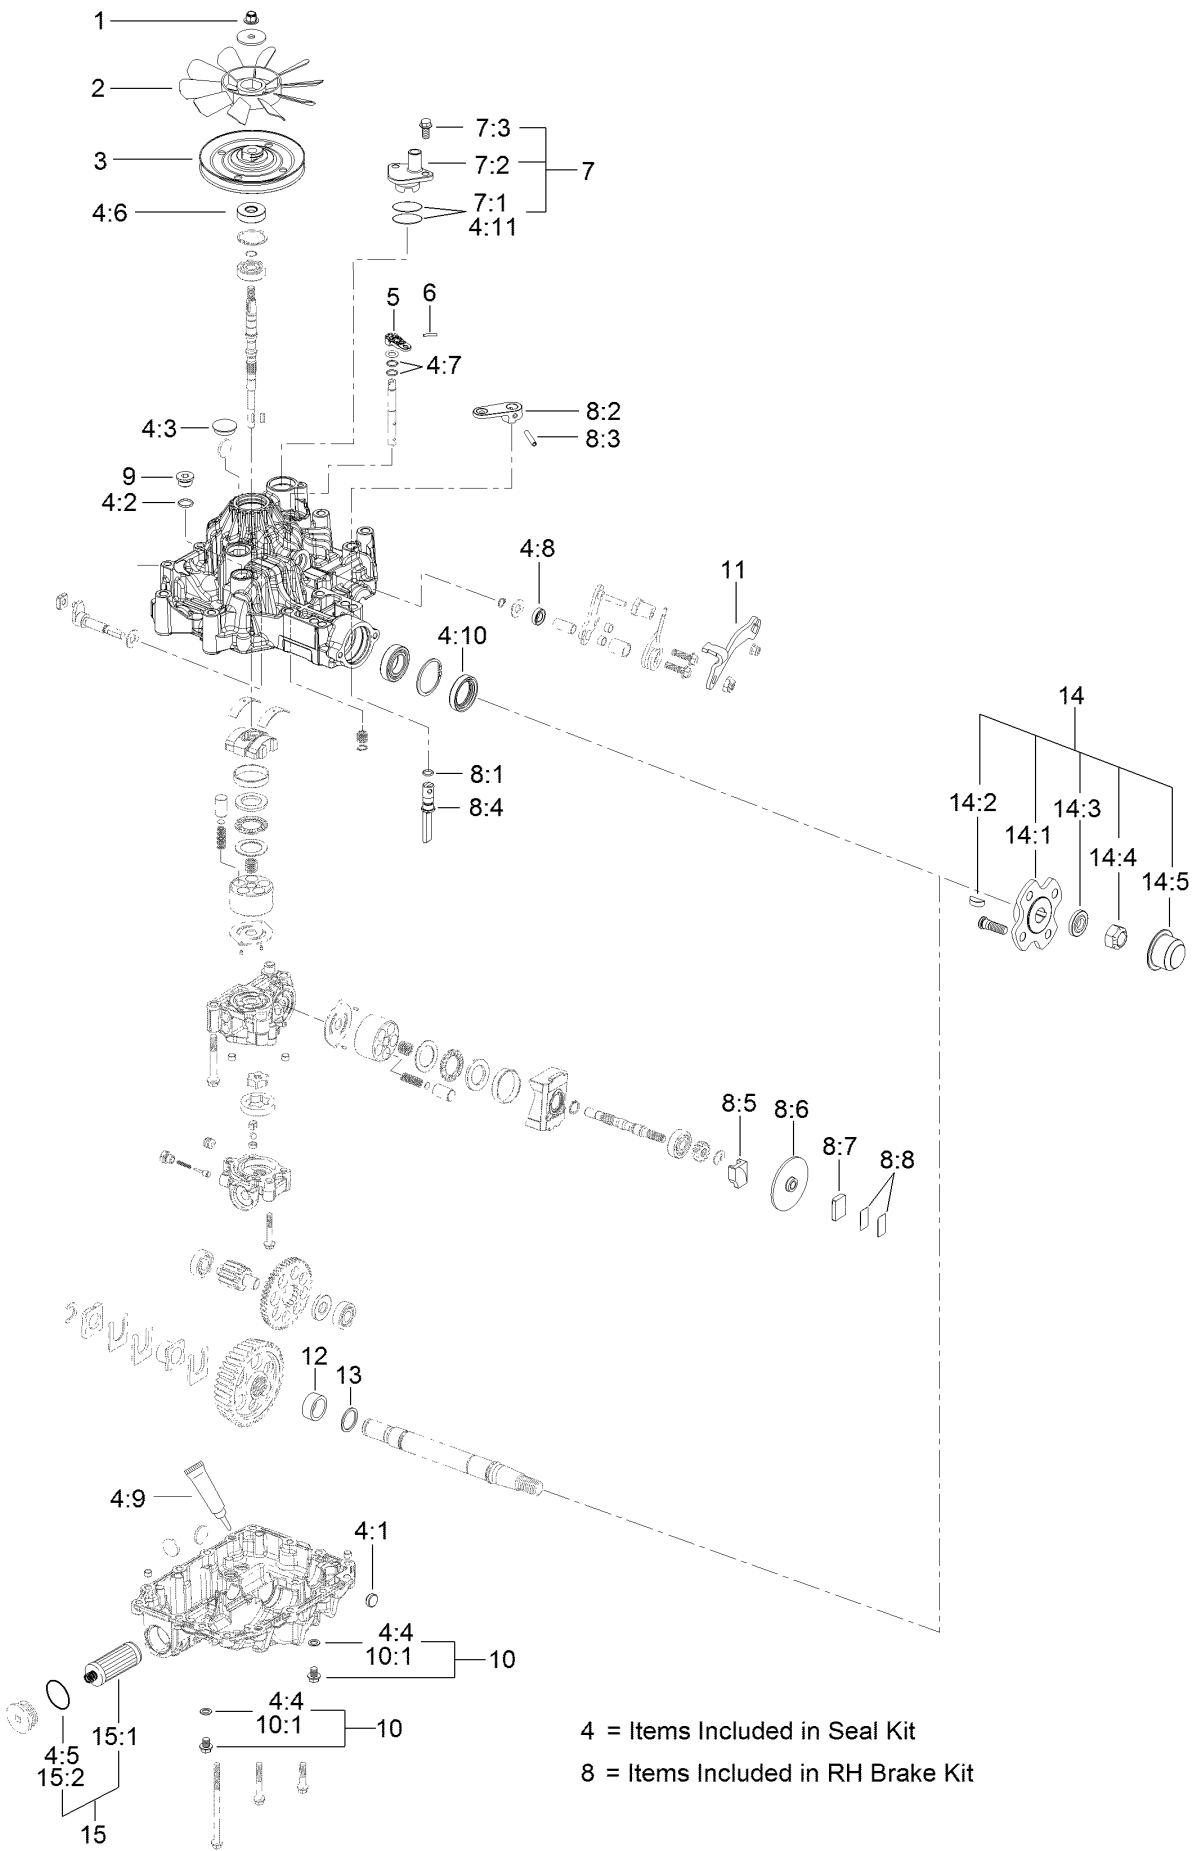

RH Transaxle Assembly No. 136-4102