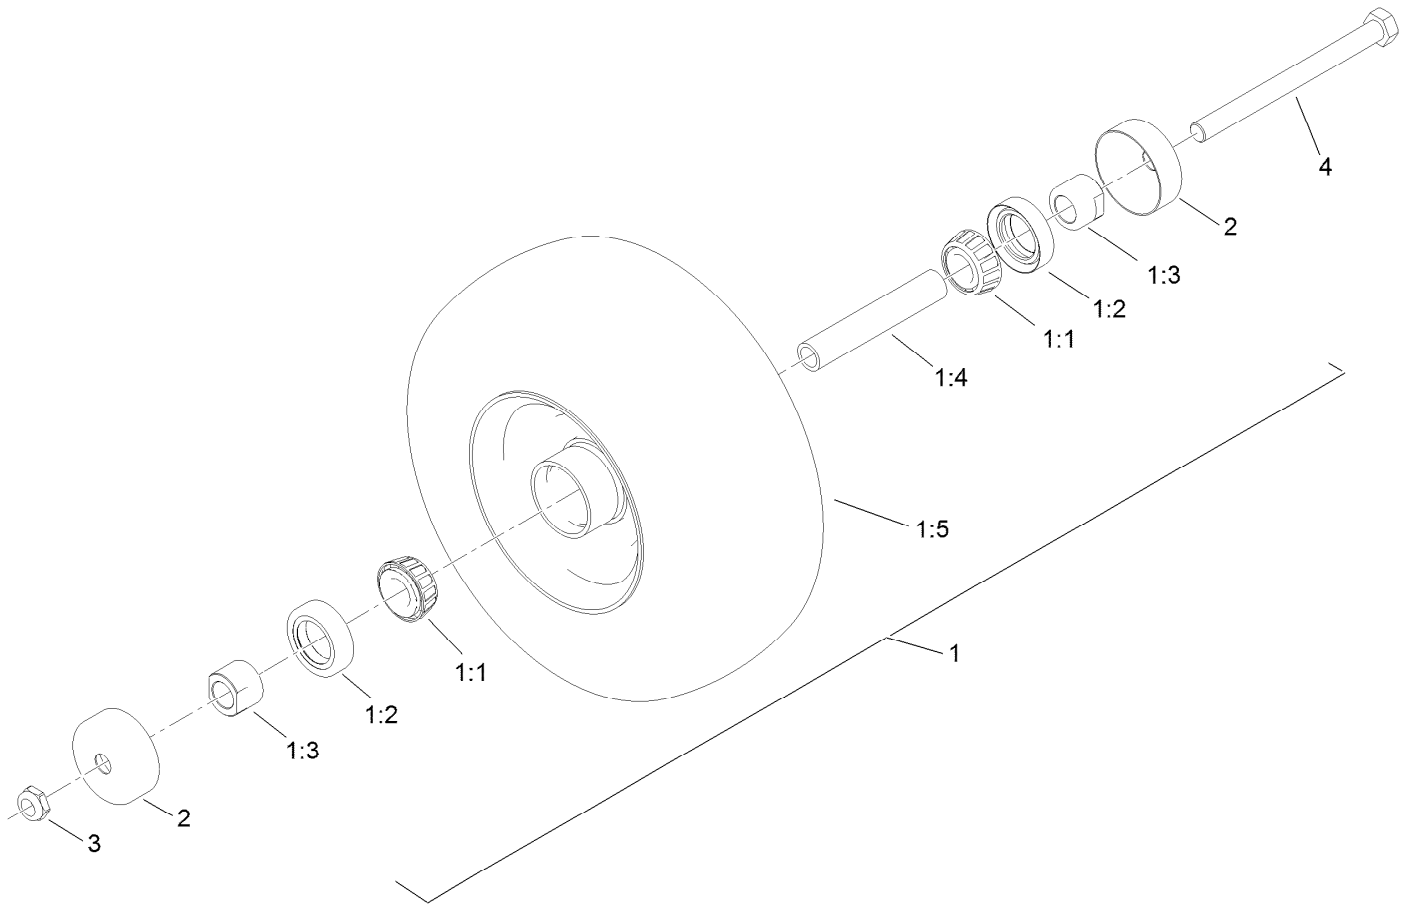

Frame Assembly (continued)

<i>Ref.</i>	<i>Part Number</i>	<i>Qty.</i>	<i>Description</i>	<i>Ref.</i>	<i>Part Number</i>	<i>Qty.</i>	<i>Description</i>
2	131-7423-01	1	Frame	21	117-3591	2	Decal-Commercial
8	132-7537	1	Tower Decal ASM	22	114-1925	2	Bumper-Rubber
8:2	131-3524	1	Decal-Level, Oil	23	114-1926	2	Bumper-Rubber
8:3	131-3529	1	Decal-Service Aid	24	121-7988-01	2	Fork-Caster
8:4	116-8775	1	Decal-Fill, Fuel	25	1-811010	2	Plug
8:5	131-3527	1	Decal-Caution	26	1-543509	4	Bearing-Roller, Tapered
8:6	131-3526	1	Decal-Controls	27	116-5647	2	Seal-Grease
8:7	131-3528	1	Decal-Fuse	28	1-633508	6	Washer-Bellville
9	3234-42	4	Screw-HHF	29	103-4882	2	Cap-Grease
10	104-8301	8	Nut-HF, NI	30	132-5150-03	1	Guard-Engine
11	131-7455	1	Plate-Striker	31	1-513658	4	Bumper
12	3229-11	1	Screw-CARR	33	3230-10	2	Bolt-CARR
13	104-7201	1	Nut-HF, NI	34	3296-51	2	Nut-Lock, NI
14	105-4886	4	Nut-Tinnerman	35	3290-271	2	Rivet-Pop
15	3230-5	3	Bolt-CARR	38	131-3525	1	Decal-Panel, Control
16	104-8300	9	Nut-HF, NI	48	107-3002	2	Washer-Nylon
17	107-3844	3	Washer	49	105-8278	1	Decal
18	130-4558	2	Wheel/Tire And Bearing ASM	52	132-7578-01	1	Guard-Fan, RH
19	132-5161-01	1	Tube-Mount, Fuel Tank	53	132-7598-01	1	Guard-Fan, LH
20	132-1145-03	1	Bracket-Cross	63	133-4641	2	Decal-Warning, No Riders

Wheel, Tire and Bearing Assembly No. 130-4558