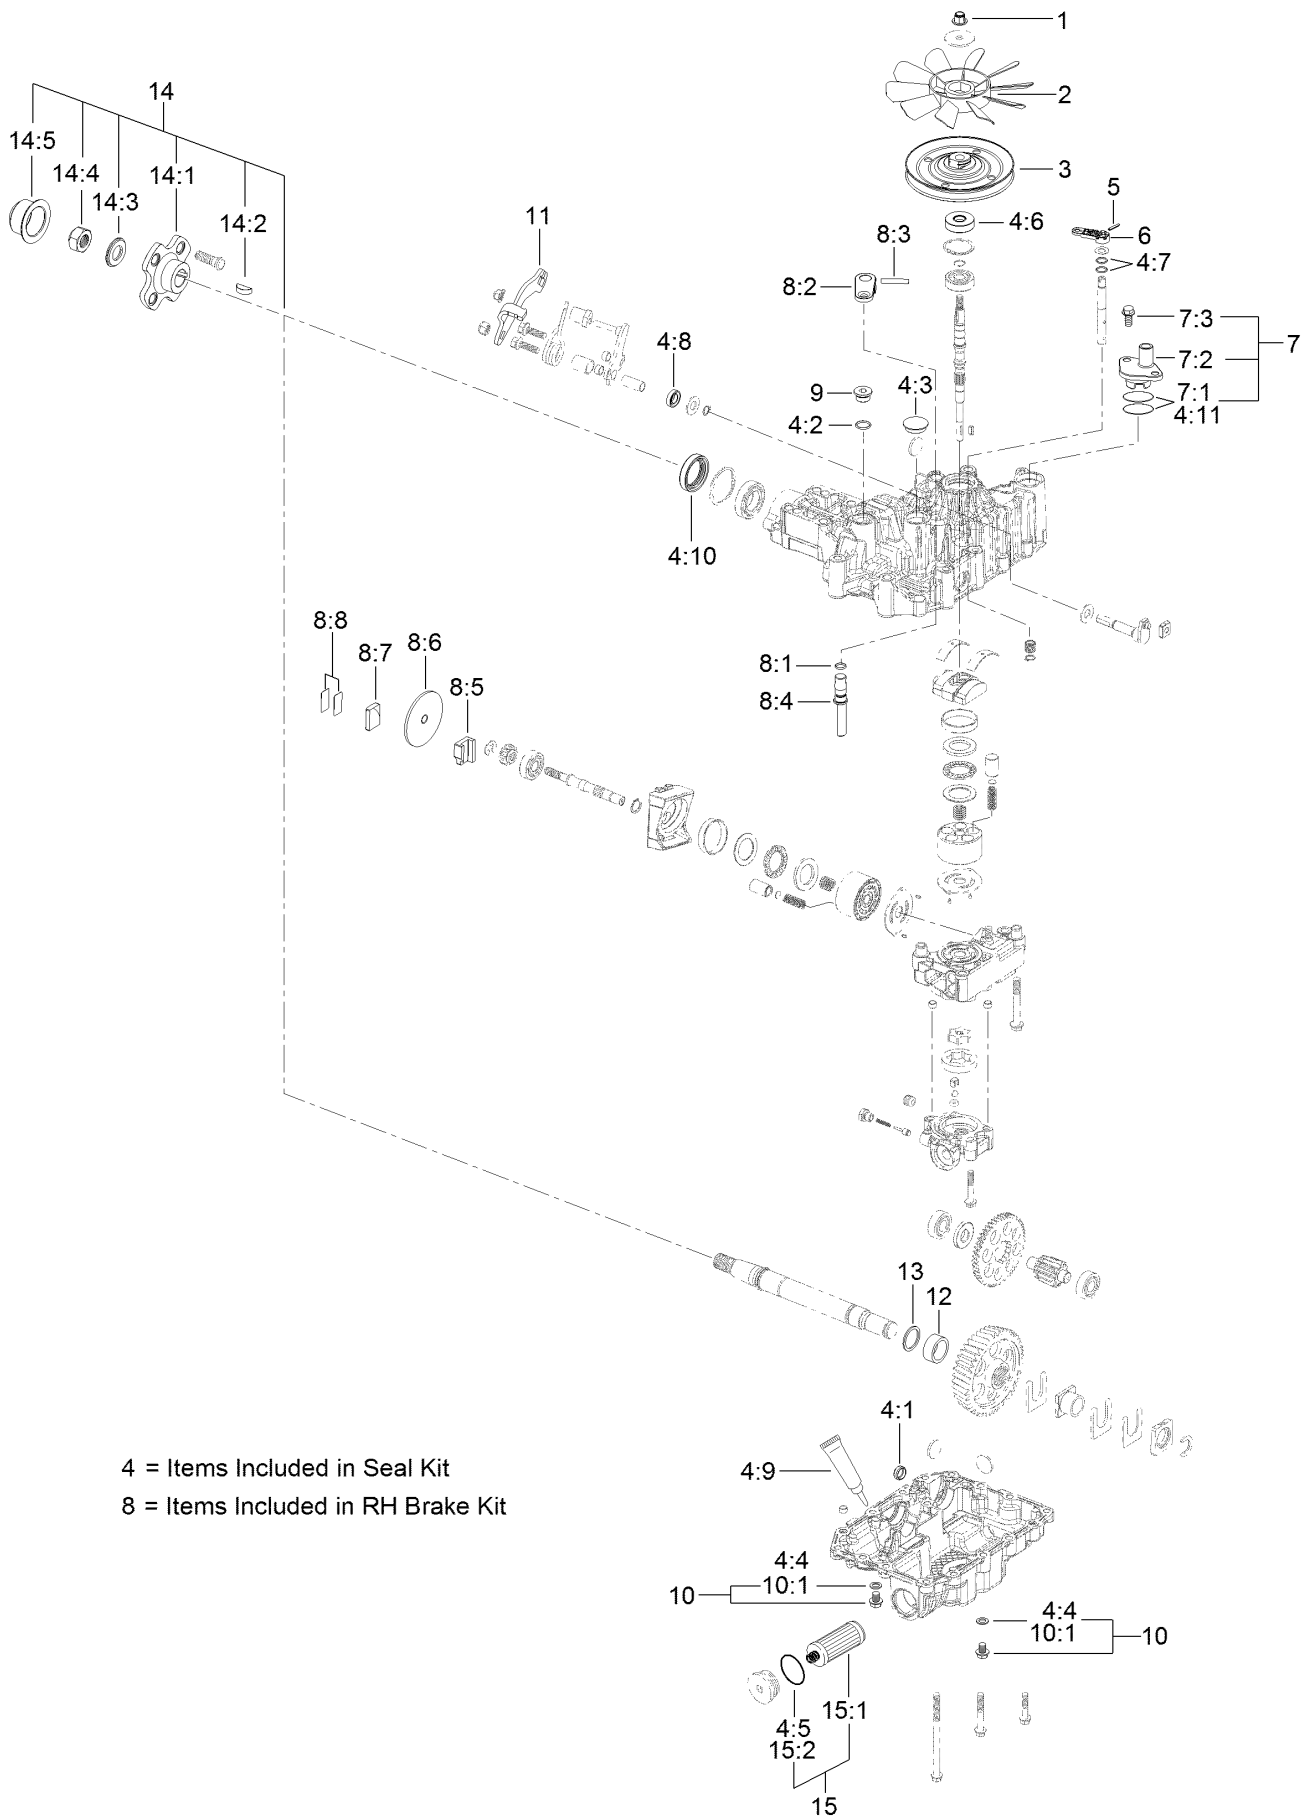

Ground Drive Assembly (continued)

<i>Ref.</i>	<i>Part Number</i>	<i>Qty.</i>	<i>Description</i>	<i>Ref.</i>	<i>Part Number</i>	<i>Qty.</i>	<i>Description</i>
1	136-4101	1	LH Transmission ASM	19	132-1135	1	Tank-HYD
2	136-4102	1	RH Transmission ASM	20	3229-25	3	Screw-CARR
3	131-1131-03	1	Support-Transaxle	21	104-7201	3	Nut-HF, NI
4	93-2569	4	Screw-HHF	22	131-7427	1	HYD Hose ASM
5	116-4701	16	Screw-HHF	23	109-0309	1	Hose-Fuel
6	104-8301	18	Nut-HF, NI	24	92-2379	1	Clamp-Hose
7	131-7405-03	1	Plate-Skid, Transmission (RH)	25	131-7469	1	Rod-Bypass, RH
8	131-7404-03	1	Plate-Skid, Transmission (LH)	26	131-7470	1	Rod-Bypass, LH
9	117-5351	1	Spacer	27	108-2992	2	Pin-Hair
10	1-413088	1	Bushing-Lever, Lift	28	32180-030	1	Clip-Tie
11	131-1175	1	Arm-Idler	29	132-7574	2	Wheel And Tire ASM
12	114-0463	2	Washer-Friction, Composite	29:1	133-1414	1	Rim-8 Inch, Gray
13	110-9981	1	Washer-Plain	29:2	133-1417	1	Tire
14	3234-39	1	Screw-HHF	29:3	232-27	1	Stem-Valve
15	93-1622	1	Pulley-Idler	30	242-50	8	Nut-Lug
16	3231-4	1	Screw-CARR	31	132-7584	2	Spacer-Hex
17	132-1184	1	Spring-Extension	32	104-8300	2	Nut-HF, NI
18	131-1124	1	Belt-V	33	3290-250	2	Pin-Cotter
				34	2412-141	2	Clamp-Drive, Worm
				35	3290-378	1	Tie-Cable

LH Transaxle Assembly No. 136-4101