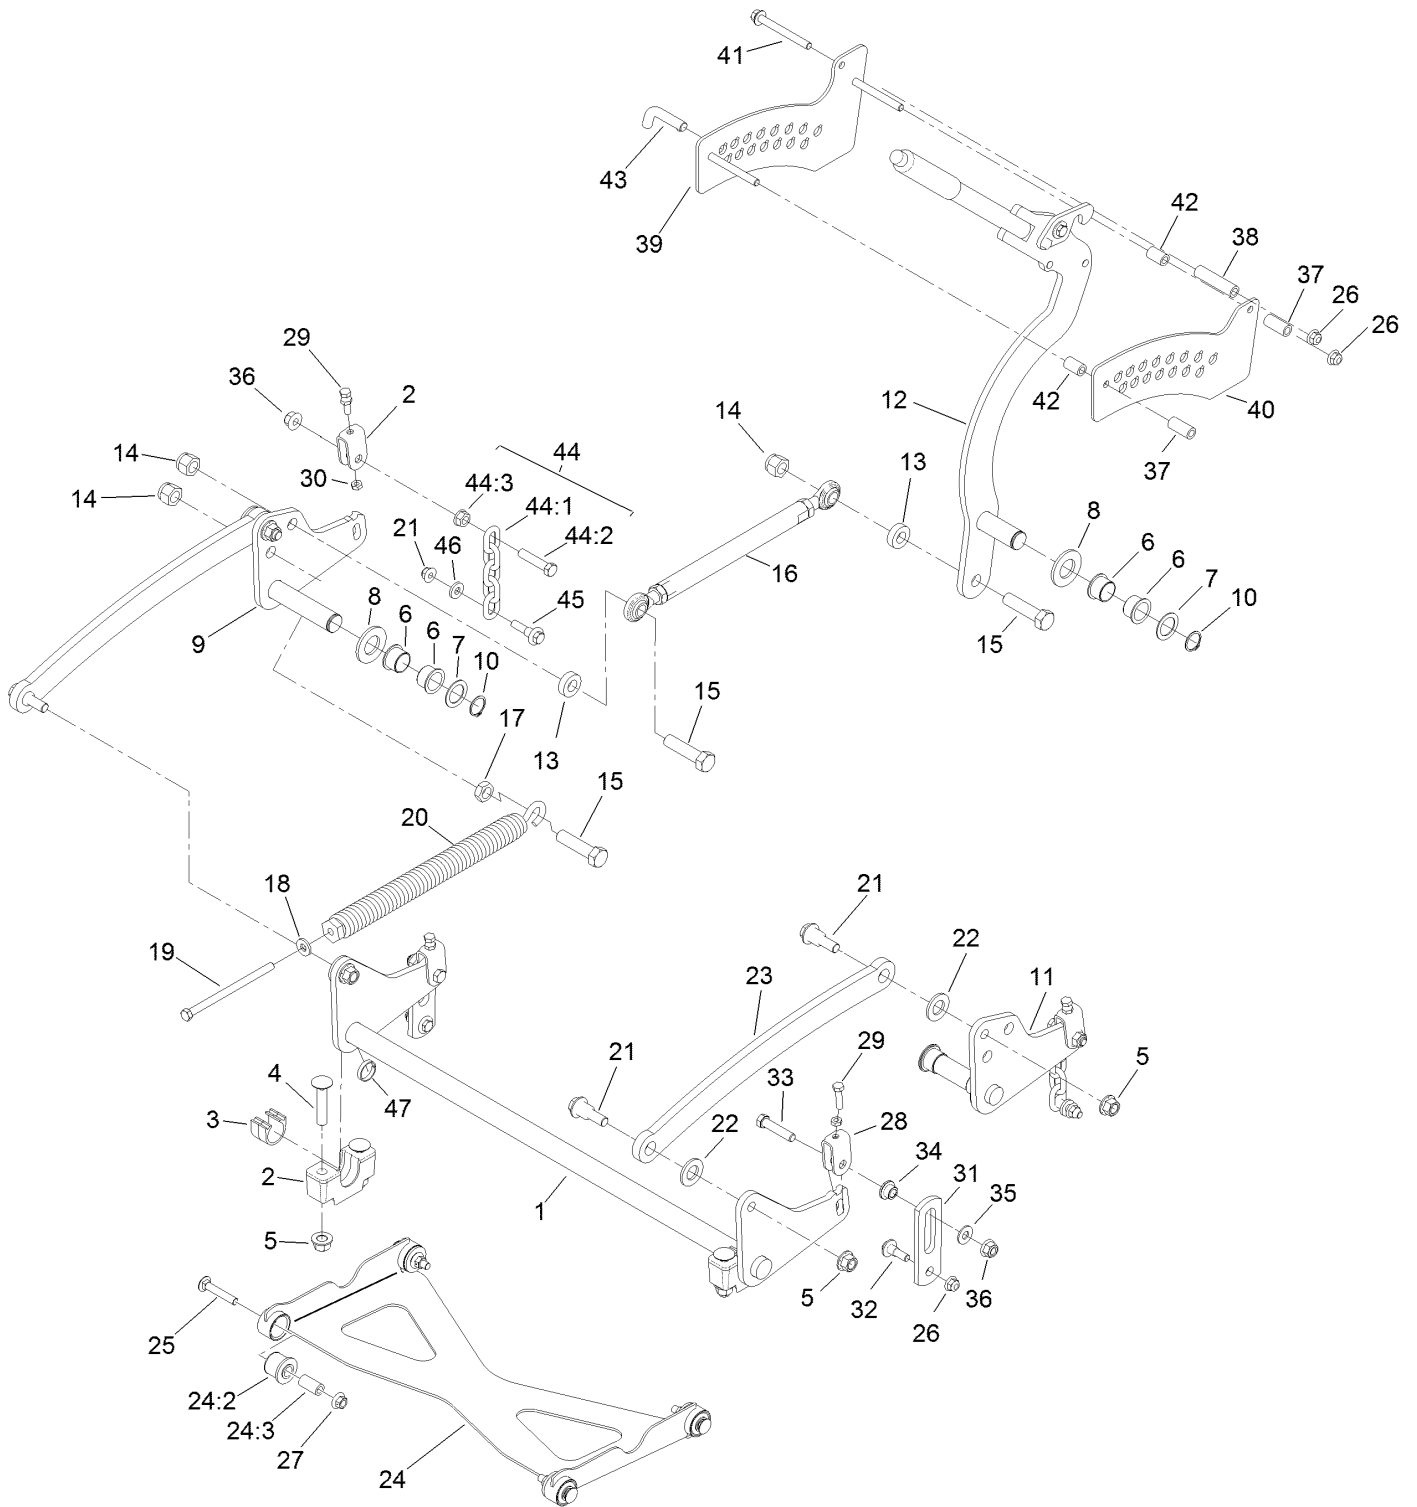

Deck Lift Assembly

Deck Lift Assembly (continued)

<i>Ref.</i>	<i>Part Number</i>	<i>Qty.</i>	<i>Description</i>	<i>Ref.</i>	<i>Part Number</i>	<i>Qty.</i>	<i>Description</i>
1	120-8405-01	1	Shaft-Cross, Front	24:3	108-6544	4	Spacer
2	109-9409	2	Support-Bearing, Cross Shaft (Front)	25	3231-7	4	Screw-CARR
3	109-9410	2	Bearing-Cross Shaft, Front	26	104-8301	7	Nut-HF, NI
4	116-1700	4	Bolt-CARR	27	32128-19	4	Nut-HF Lock, Large Flg
5	99-5107	8	Nut-Lock	28	109-9066	4	Yoke-Adjust, Deck
6	127-0369	6	Bushing	29	322-47	4	Screw-HH
7	10-8110	3	Washer-Thrust	30	3218-2	8	Nut-Hex Jam
8	3256-62	3	Washer-Flat	31	130-6589	2	Link-Lift
9	120-8411-01	1	Arm-Lift, RH	32	109-9840	2	Screw-Shoulder, HHF
10	32151-29	3	Ring-Retaining	33	109-9065	2	Screw-HH
11	120-8410-01	1	Arm-Lift, LH	34	116-2428	2	Bushing-Flanged
12	130-1755	1	HOC Lever ASM	35	3256-4	2	Washer-Flat
13	119-6223	2	Washer	36	114-8417	4	Nut-HF, NI
14	3296-53	3	Nut-Lock, NI	37	104-0151	2	Spacer
15	327-7	3	Screw-HH	38	84-2350	1	Spacer-Long
16	130-6615	1	HOC Link ASM	39	132-7581	1	HOC Plate And Decal ASM
17	3218-6	1	Nut-Jam	40	131-1103-01	1	Plate-HOC, Inner
18	98-5975	1	Washer-Belleville	41	116-4701	3	Screw-HHF
19	323-58	1	Bolt-TAP, HH	42	80-7590	2	Spacer
20	116-0886	1	Spring-Extension	43	116-5584	1	Pin-HOC
21	116-0780	4	Screw-Shoulder, HHF	44	116-0756	2	Deck Lift Chain ASM
22	3256-28	4	Washer-Flat	44:1	1-633447	1	Chain-Lift, Deck
23	127-1948-03	2	Link-Lift	44:2	109-9065	1	Screw-HH
24	136-5675	1	Deck Strut ASM	44:3	32128-37	1	Nut-HF
24:2	126-8360	4	Bushing-Rubber, Suspension	45	130-0742	2	Bolt-Shoulder
				46	43-0940	2	Spacer
				47	133-1431	1	Spacer-Split