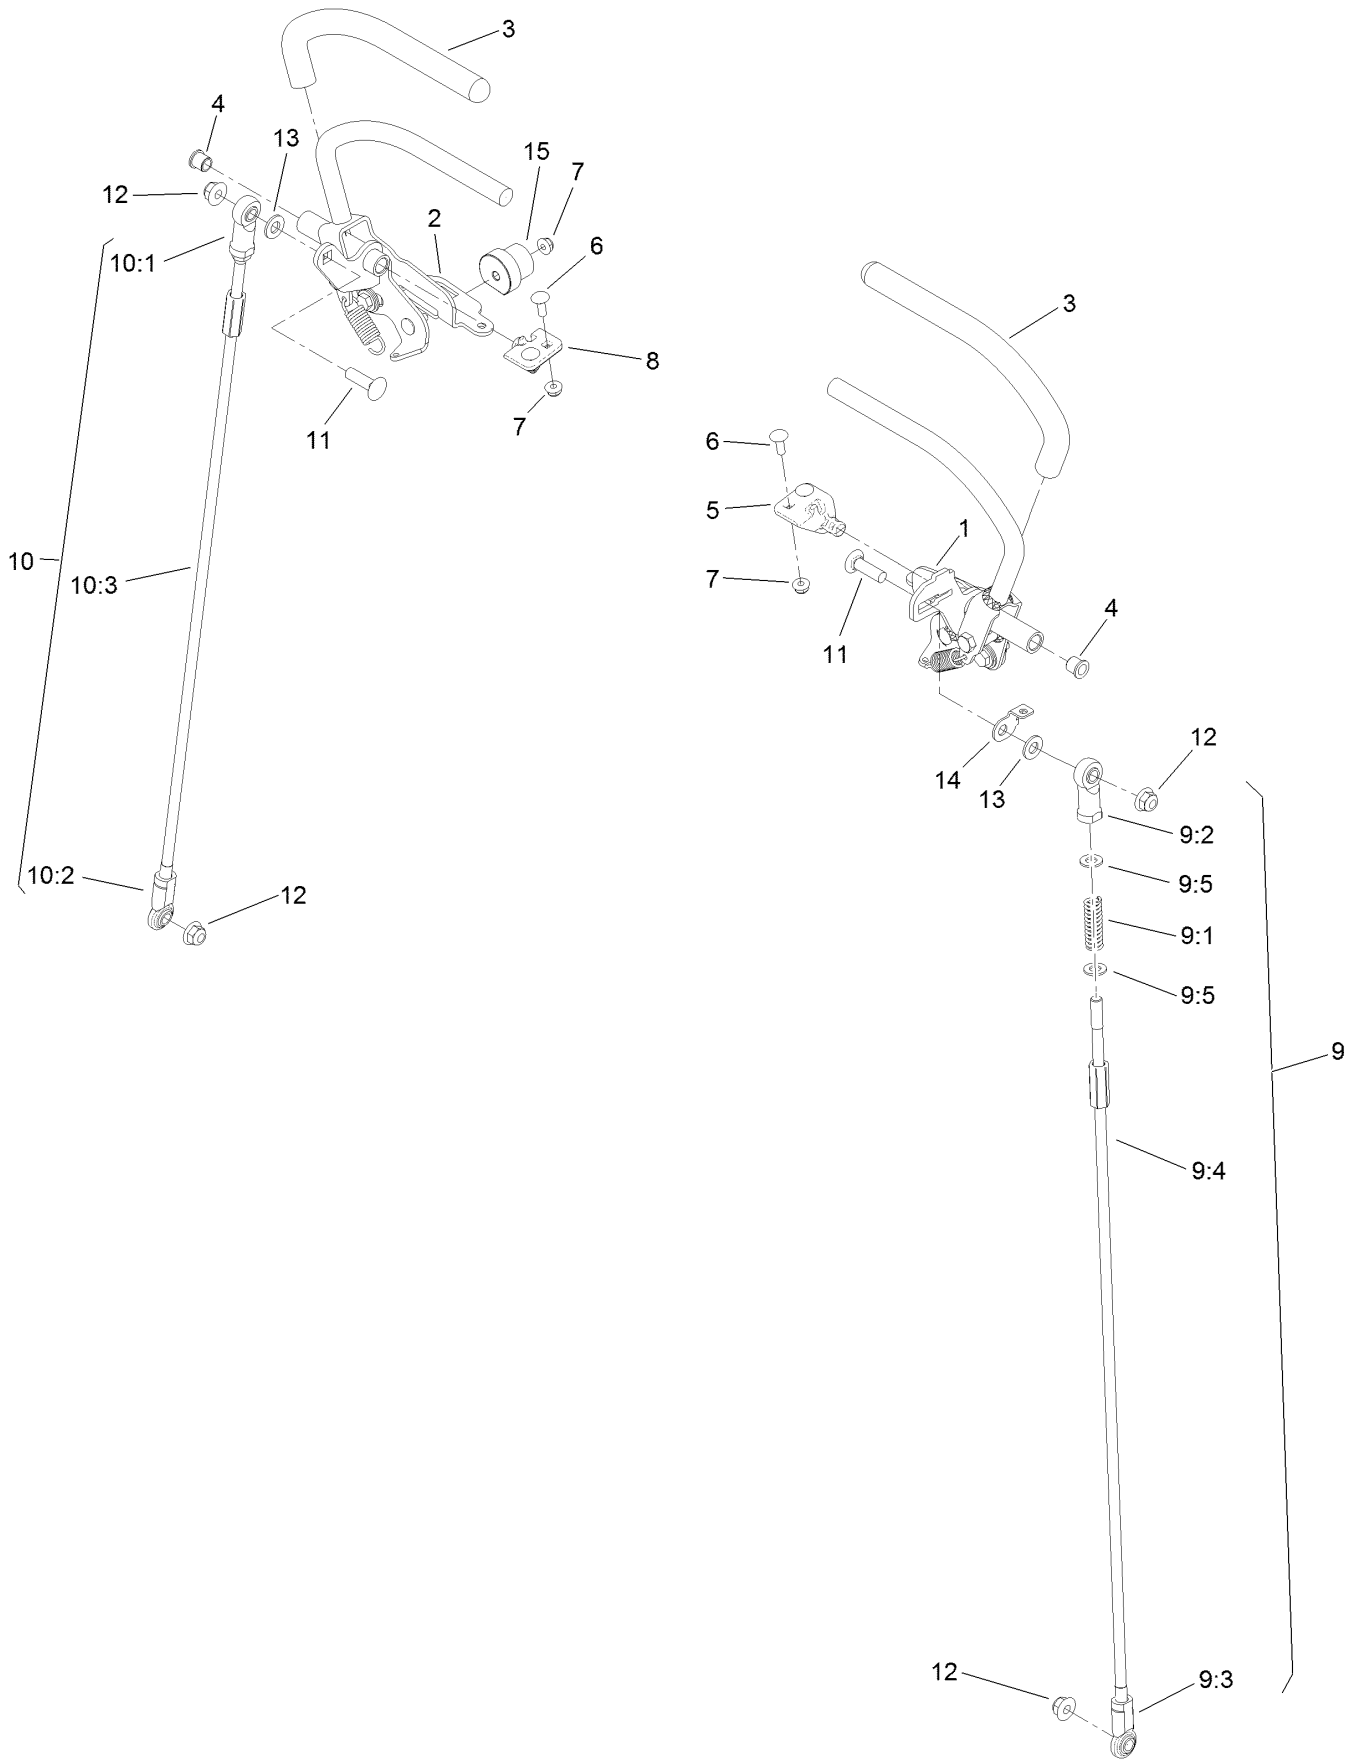

Motion Control Assembly

Motion Control Assembly (continued)

<i>Ref.</i>	<i>Part Number</i>	<i>Qty.</i>	<i>Description</i>	<i>Ref.</i>	<i>Part Number</i>	<i>Qty.</i>	<i>Description</i>
1	132-5157	1	LH Control Handle ASM	9:4	132-7515	1	Rod-Control
2	132-5158	1	RH Control Handle ASM	9:5	3256-45	2	Washer-Flat
3	119-0222	2	Grip	10	130-1807	1	RH Control Rod ASM
4	103-9928	2	Bearing	10:1	92-7008	1	End-Rod, Female
5	120-3288	1	Tab-Pivot, LH	10:2	103-1167	1	Joint-Ball End, LH
6	3229-1	4	Screw-CARR	10:3	132-7515	1	Rod-Control
7	104-7201	6	Nut-HF, NI	11	3231-28	2	Screw-CARR
8	120-3287	1	Tab-Pivot, RH	12	104-8301	4	Nut-HF, NI
9	130-1803	1	LH Control Rod ASM	13	3256-24	2	Washer-Plain
9:1	1-603807	1	Spring-Return, Neutral	14	132-7538	1	Bracket-Adjustment, Speed
9:2	92-7008	1	End-Rod, Female	15	126-1499	2	Cam
9:3	103-1167	1	Joint-Ball End, LH