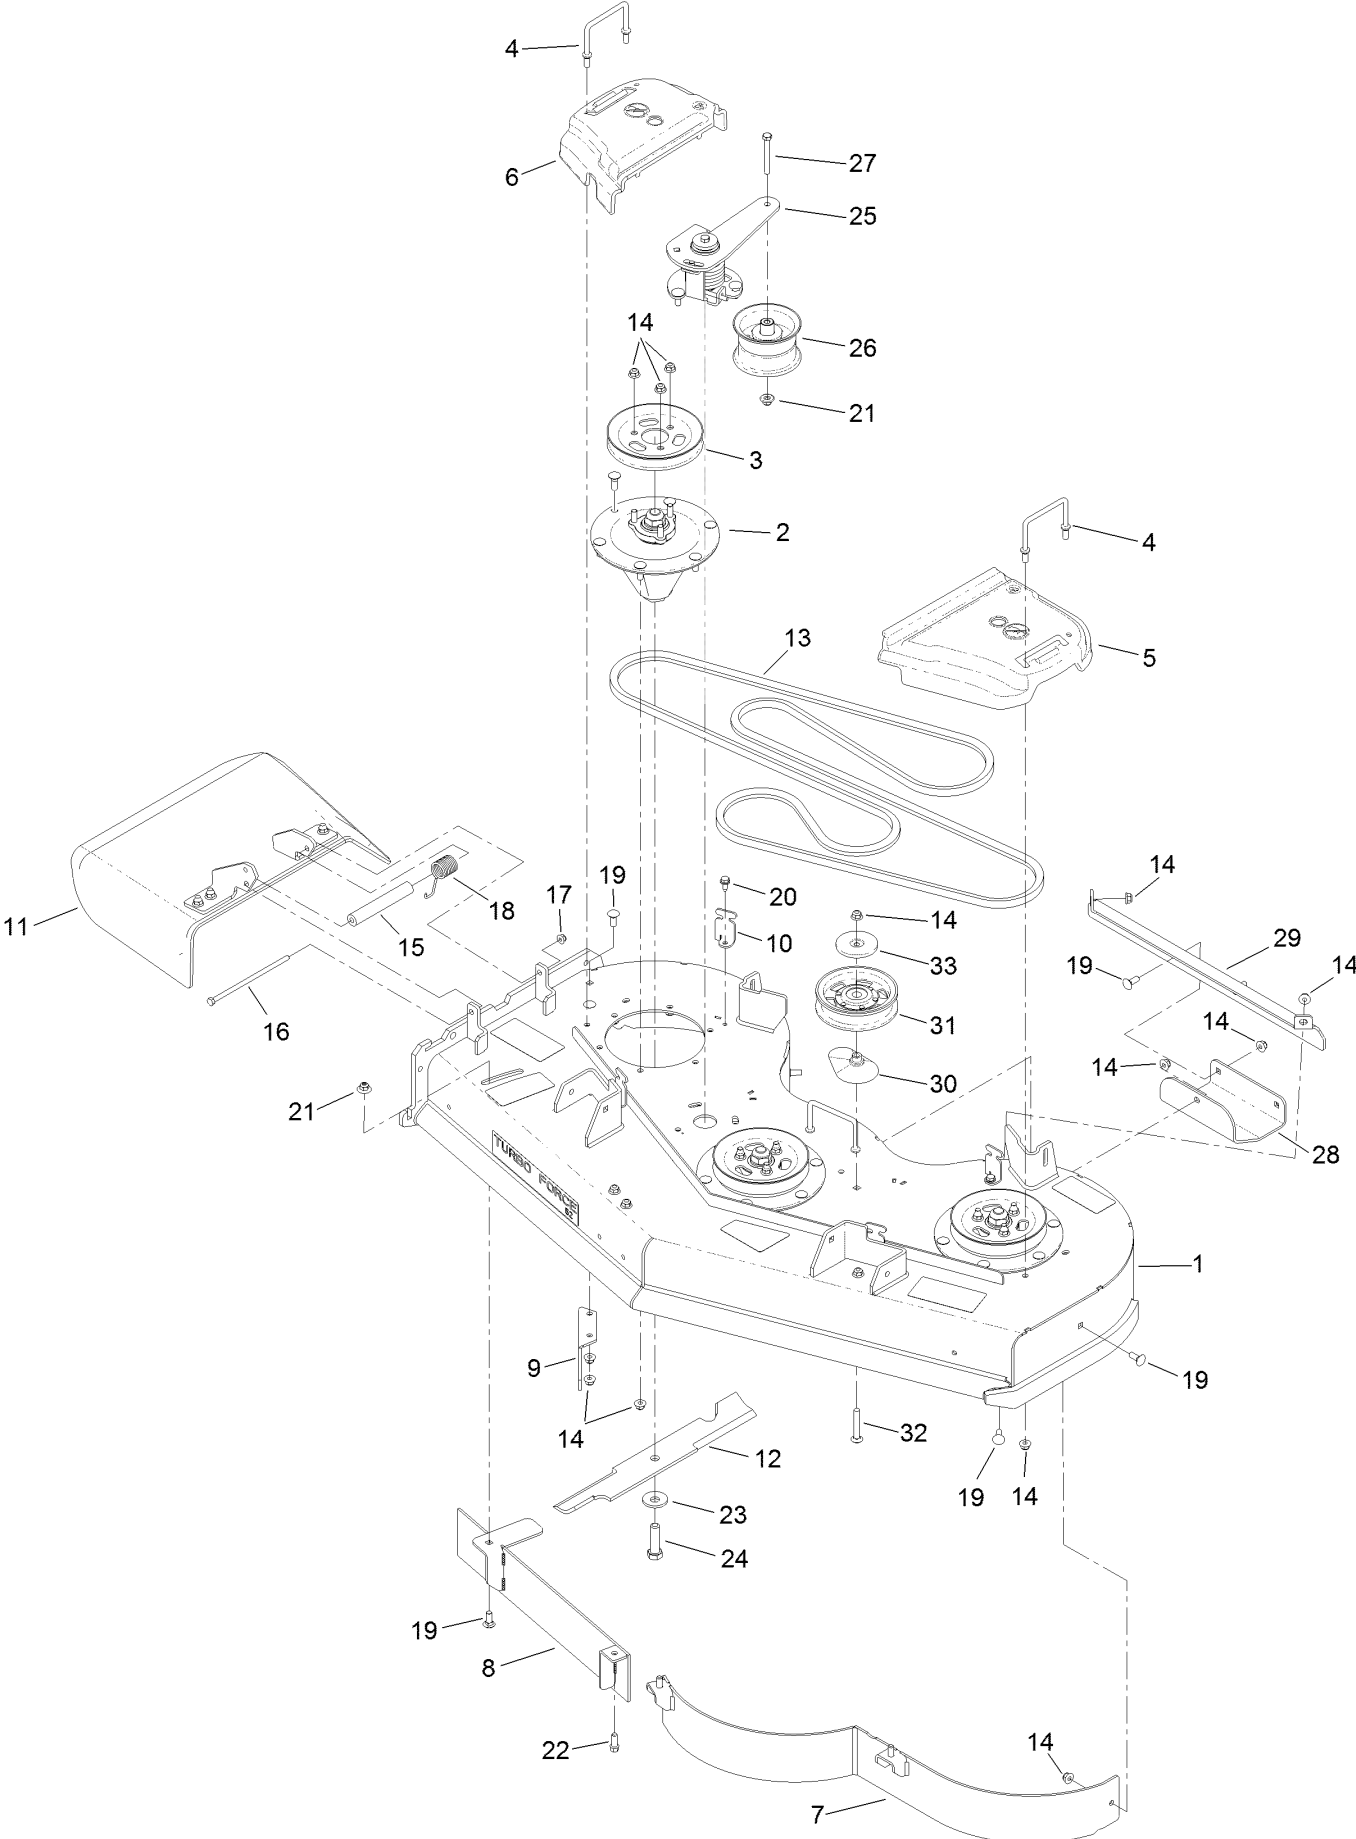

Contents

52 Inch Deck Assembly	4
Deck Decal Assembly No. 127-1936	6
Deflector Assembly No. 120-2451	8
Spindle Assembly No. 127-0560	10
Ground Drive Assembly	12
LH Transaxle Assembly No. 136-4101	14
RH Transaxle Assembly No. 136-4102	16
Motion Control Assembly	18
LH Control Handle Assembly No. 132-5157	20
RH Control Handle Assembly No. 132-5158	22
Parking Brake Assembly	24
Deck Lift Assembly	26
HOC Lever Assembly No. 130-1755	28
Frame Assembly	30
Wheel, Tire and Bearing Assembly No. 130-4558	32
Platform Assembly	34
Engine Assembly	36
Fuel Tank Assembly	38
Wire Harness Assembly	40
Attachments and Accessories	42

52 Inch Deck Assembly