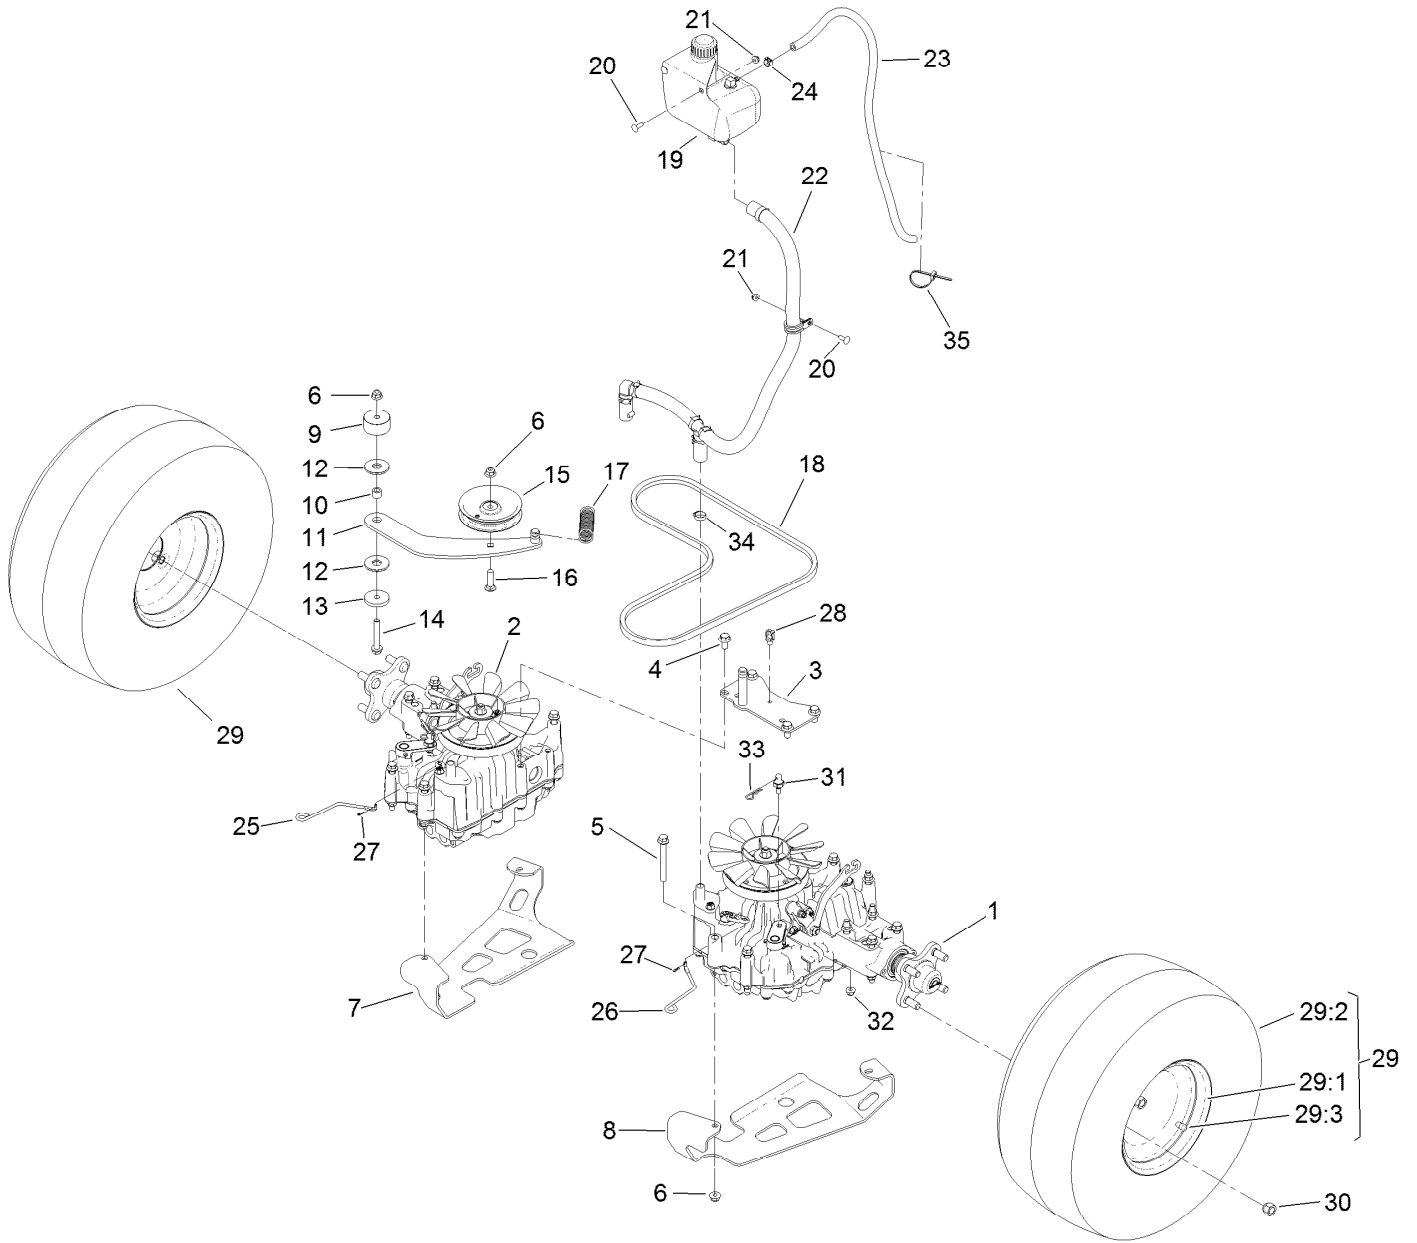

Spindle Assembly No. 127-0560 (continued)

<i>Ref.</i>	<i>Part Number</i>	<i>Qty.</i>	<i>Description</i>	<i>Ref.</i>	<i>Part Number</i>	<i>Qty.</i>	<i>Description</i>
1		1	Spindle Housing ASM W/Studs ●	4	127-0556	1	Shaft-Spindle, Ball Bearing
1:2	114-8195	6	Bolt-Neck, Ribbed	5	127-0557	1	Hub-Spindle (W/Studs)
2	116-0720	2	Bearing-Ball	6	92-5836	1	Washer
3	127-0554	1	Spacer-Bearing	7	3296-67	1	Nut-Lock, NI

● Not serviced separately

Ground Drive Assembly