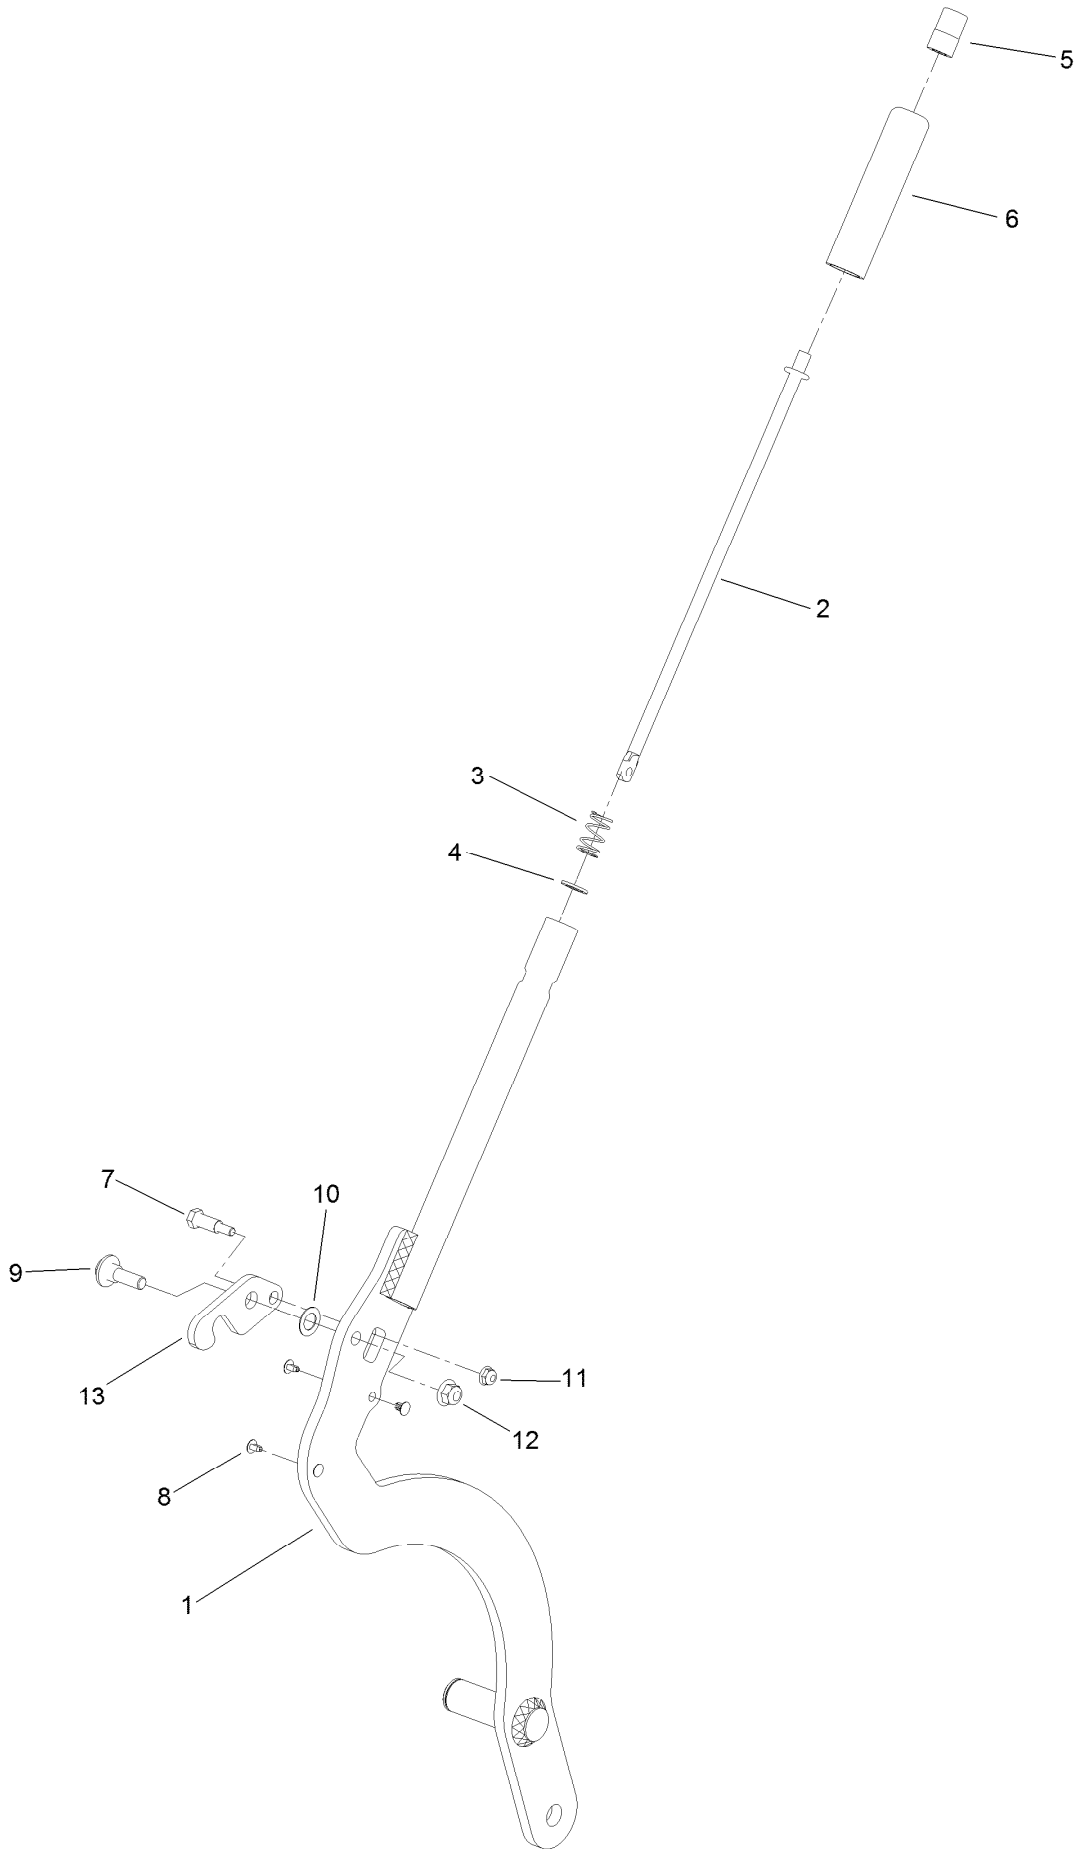

HOC Lever Assembly No. 130-1755

HOC Lever Assembly No. 130-1755 (continued)

<i>Ref.</i>	<i>Part Number</i>	<i>Qty.</i>	<i>Description</i>	<i>Ref.</i>	<i>Part Number</i>	<i>Qty.</i>	<i>Description</i>
1	130-1775-01	1	Lever-Lift	8	103-1363	4	Rivet
2	119-2331	1	Rod-Latch	9	614672	1	Screw-Shoulder, HWH
3	114-8187	1	Spring-Compression	10	98-1629	1	Washer
4	114-1207	1	Washer-Special	11	104-7201	1	Nut-HF, NI
5	115-2750	1	Knob	12	104-8301	1	Nut-HF, NI
6	115-3592	1	Grip	13	131-7452	1	Latch-HOC
7	119-2309	1	Bolt-Shldr,HH