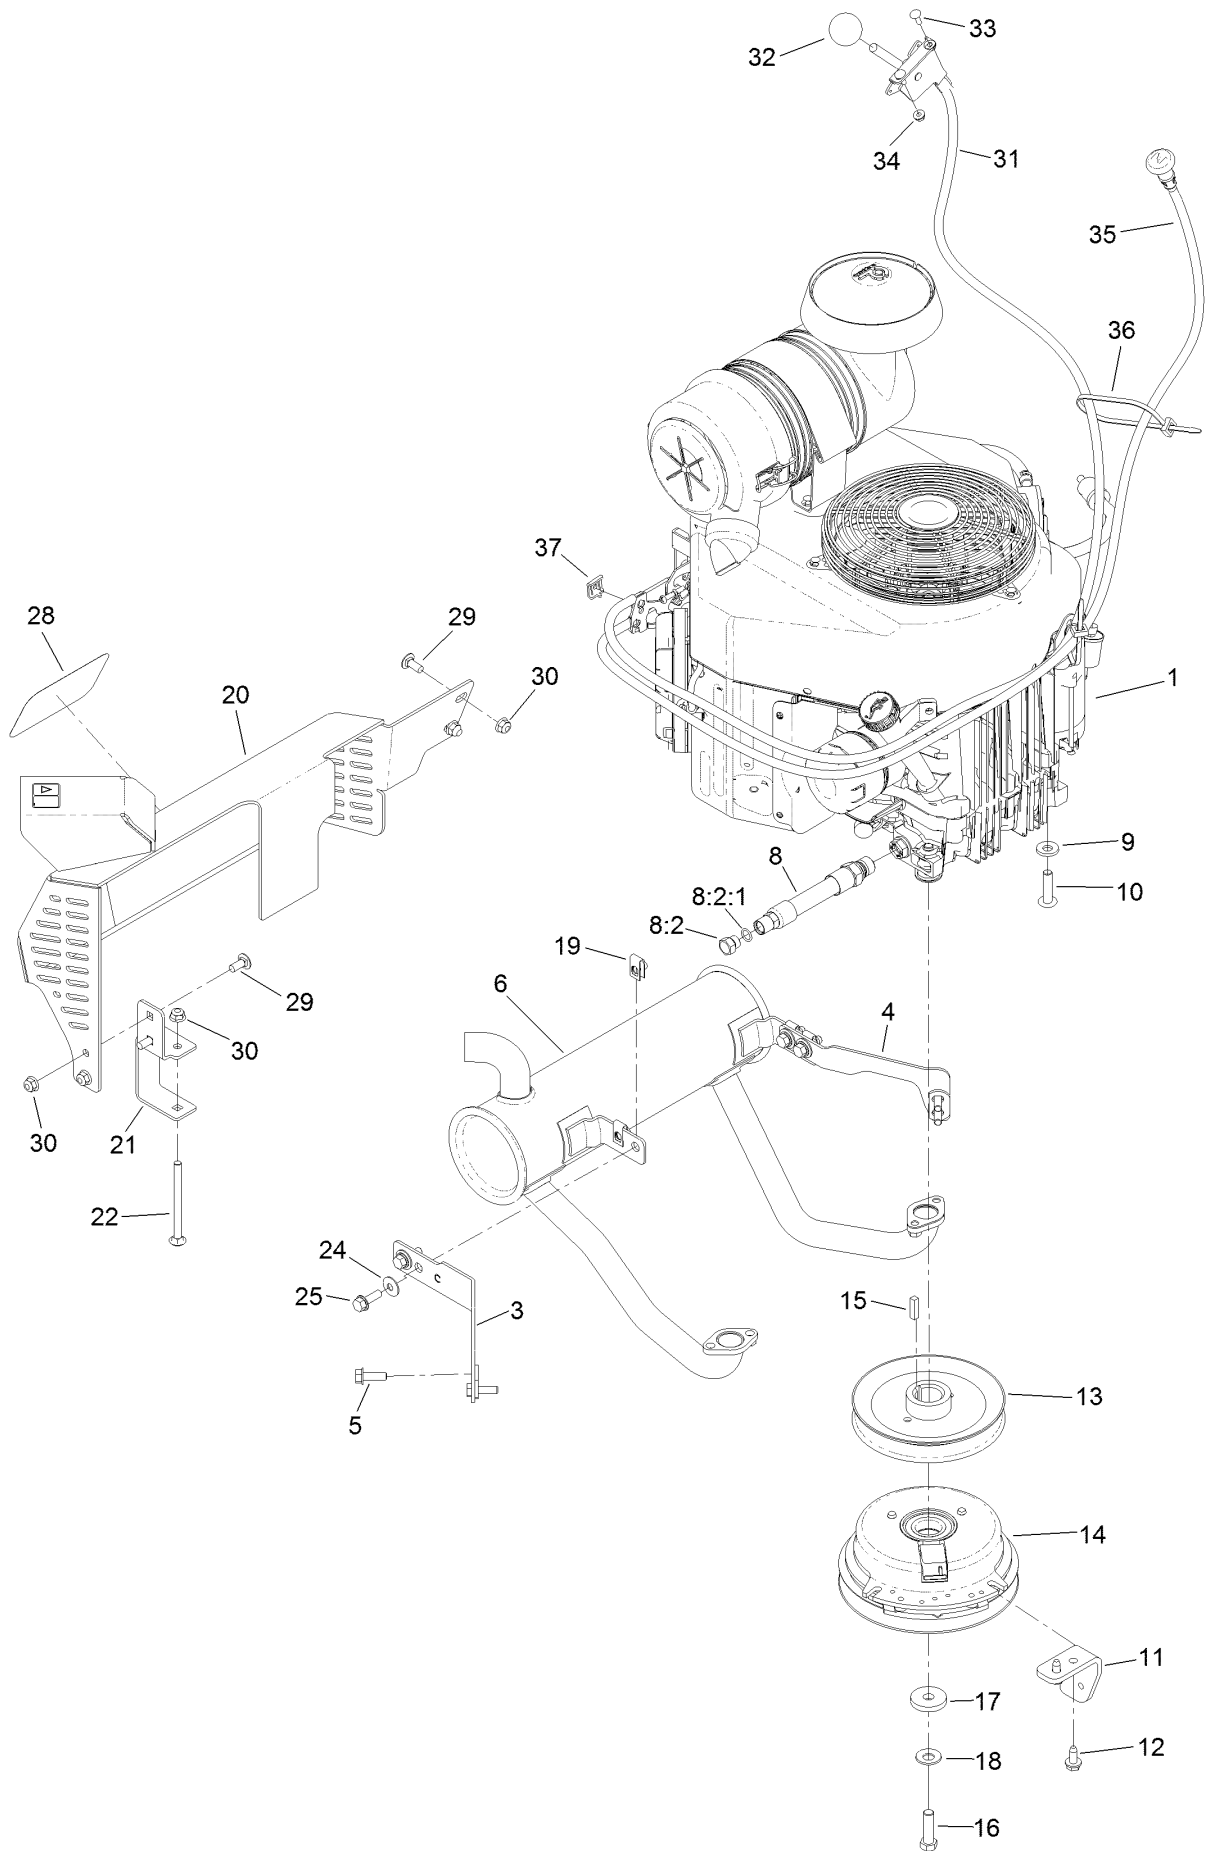

Engine Assembly

Engine Assembly (continued)

<i>Ref.</i>	<i>Part Number</i>	<i>Qty.</i>	<i>Description</i>	<i>Ref.</i>	<i>Part Number</i>	<i>Qty.</i>	<i>Description</i>
1	131-3519	1	Engine-Kawasaki, Fx691V	18	1-603610	1	Washer-Spring
3	132-1173	1	Bracket-Muffler, Front	19	94-2413	4	Nut-U
4	132-1174	1	Bracket-Muffler, Rear	20	131-3550	1	Muffler Guard ASM
5	33104-025	4	Screw-HHF	21	131-3530-03	1	Bracket-Mounting, Guard
6	133-4633	1	Muffler	22	106-9758	1	Screw-CARR
8	133-4659	1	Hose ASM	24	3290-456	4	Washer-Belleville
8:2	353-508	1	Plug-HH	25	3234-29	4	Screw-HHF
8:2:1	237-42	1	O-Ring	28	94-2579	1	Decal
9	98-5975	4	Washer-Belleville	29	3230-23	4	Bolt-CARR
10	126-0983	4	Screw-BHTF	30	104-8300	5	Nut-HF, NI
11	131-3586-03	1	Stop-Clutch	31	132-5152	1	Throttle ASM
12	32144-70	2	Screw-HWHTF	32	1-603175	1	Knob-Ball
13	120-8498	1	Pulley	33	1-807533	2	Bolt-CARR
14	131-1100	1	Clutch	34	32128-17	2	Nut-Lock, Flange
15	1-807259	1	Key	35	132-5140	1	Cable-Choke
16	3212-6	1	Screw-HH	36	3290-378	2	Tie-Cable
17	107-4136	1	Washer-Flat	37	81-1690	1	Clamp-Cable