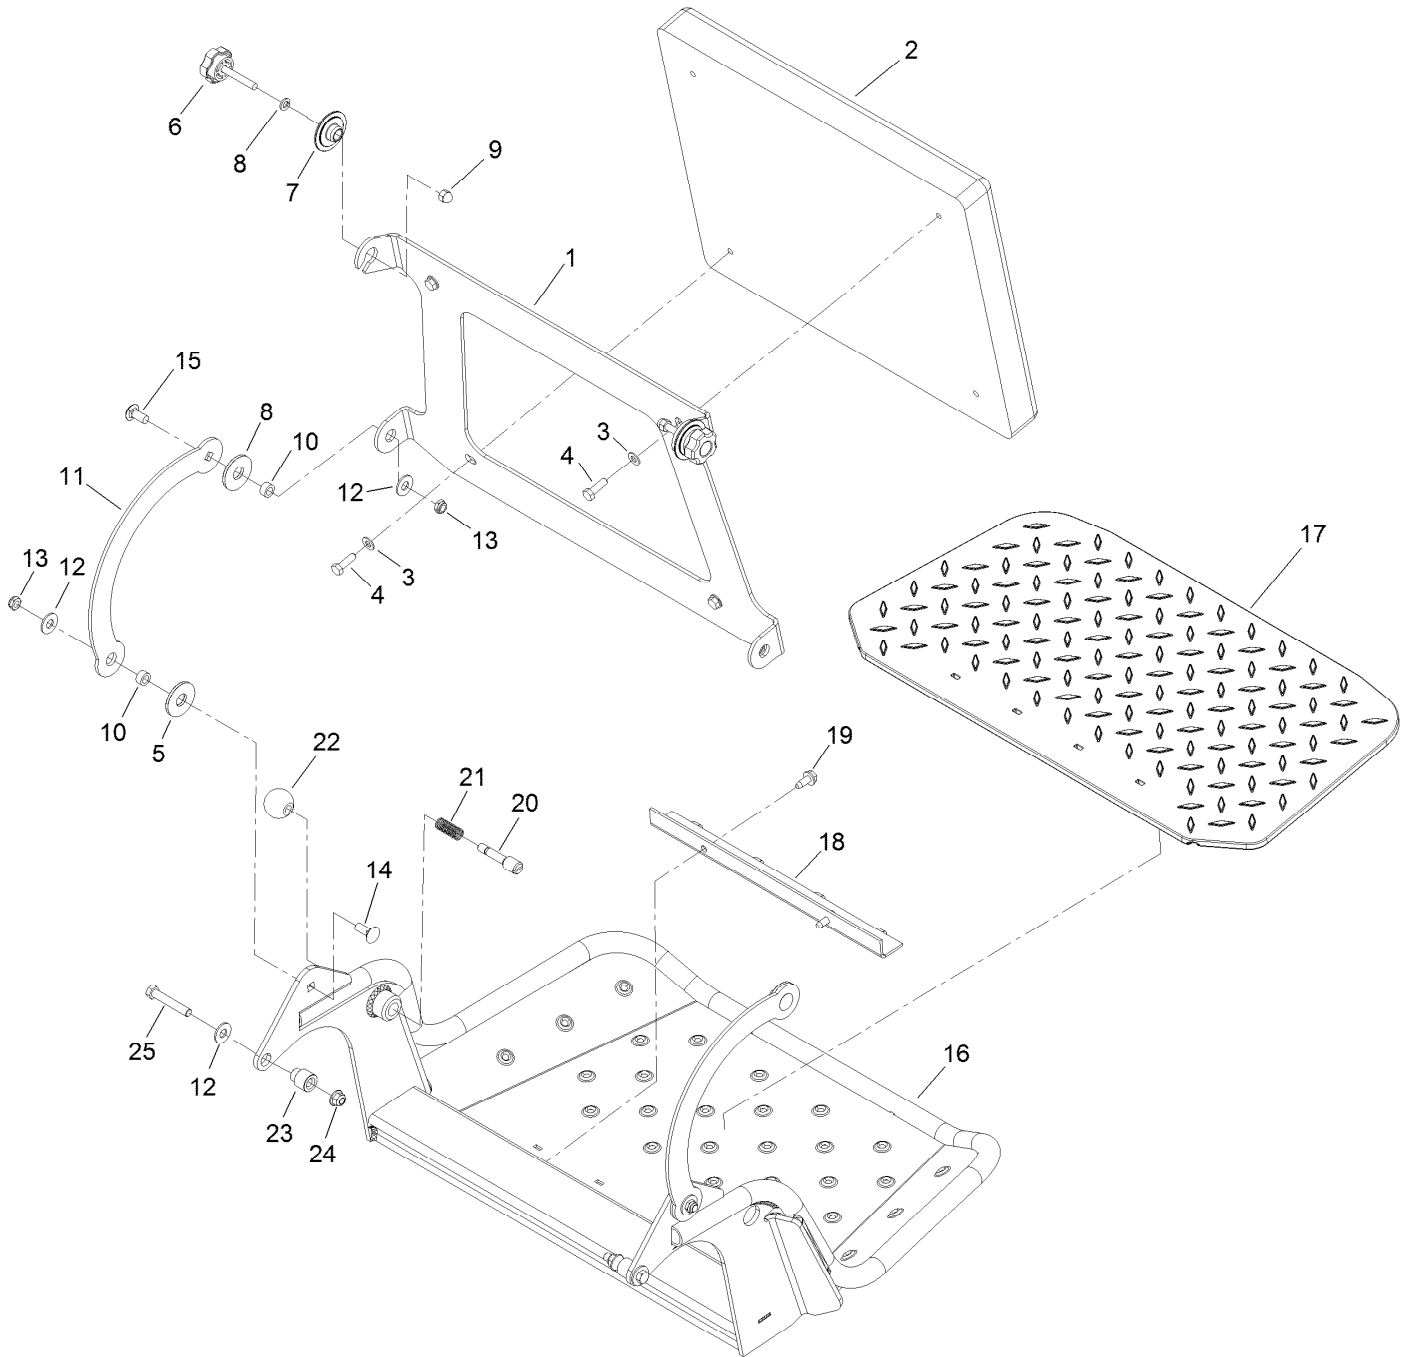

Platform Assembly

Platform Assembly (continued)

<i>Ref.</i>	<i>Part Number</i>	<i>Qty.</i>	<i>Description</i>	<i>Ref.</i>	<i>Part Number</i>	<i>Qty.</i>	<i>Description</i>
1	120-8499-03	1	Hinge-Pad	14	3231-2	2	Bolt-CARR
2	117-9739	1	Pad-Cushion	15	3231-27	2	Screw-CARR
3	3256-23	4	Washer-Plain	16	120-8475-01	1	Platform
4	121-7999	4	Screw-HH, Patch	17	114-5349	1	Mat-Foot
5	114-0463	4	Washer-Friction, Composite	18	114-1920-03	1	Clamp-Shield
6	133-1426	2	Knob	19	32144-70	2	Screw-HWHTF
7	116-2886	2	Slide-Bushing	20	119-8650	1	Pin-Latch
8	3253-4	2	Washer-Lock	21	114-5348	1	Spring
9	131-4535	2	Nut-Acorn	22	1-603175	1	Knob-Ball
10	111044	4	Spacer	23	132-7583	2	Bushing-Flanged
11	114-1915-01	2	Link-Pad	24	104-8301	2	Nut-HF, NI
12	3256-4	6	Washer-Flat	25	323-11	2	Screw-HH
13	3296-59	4	Nut-Lock, NI