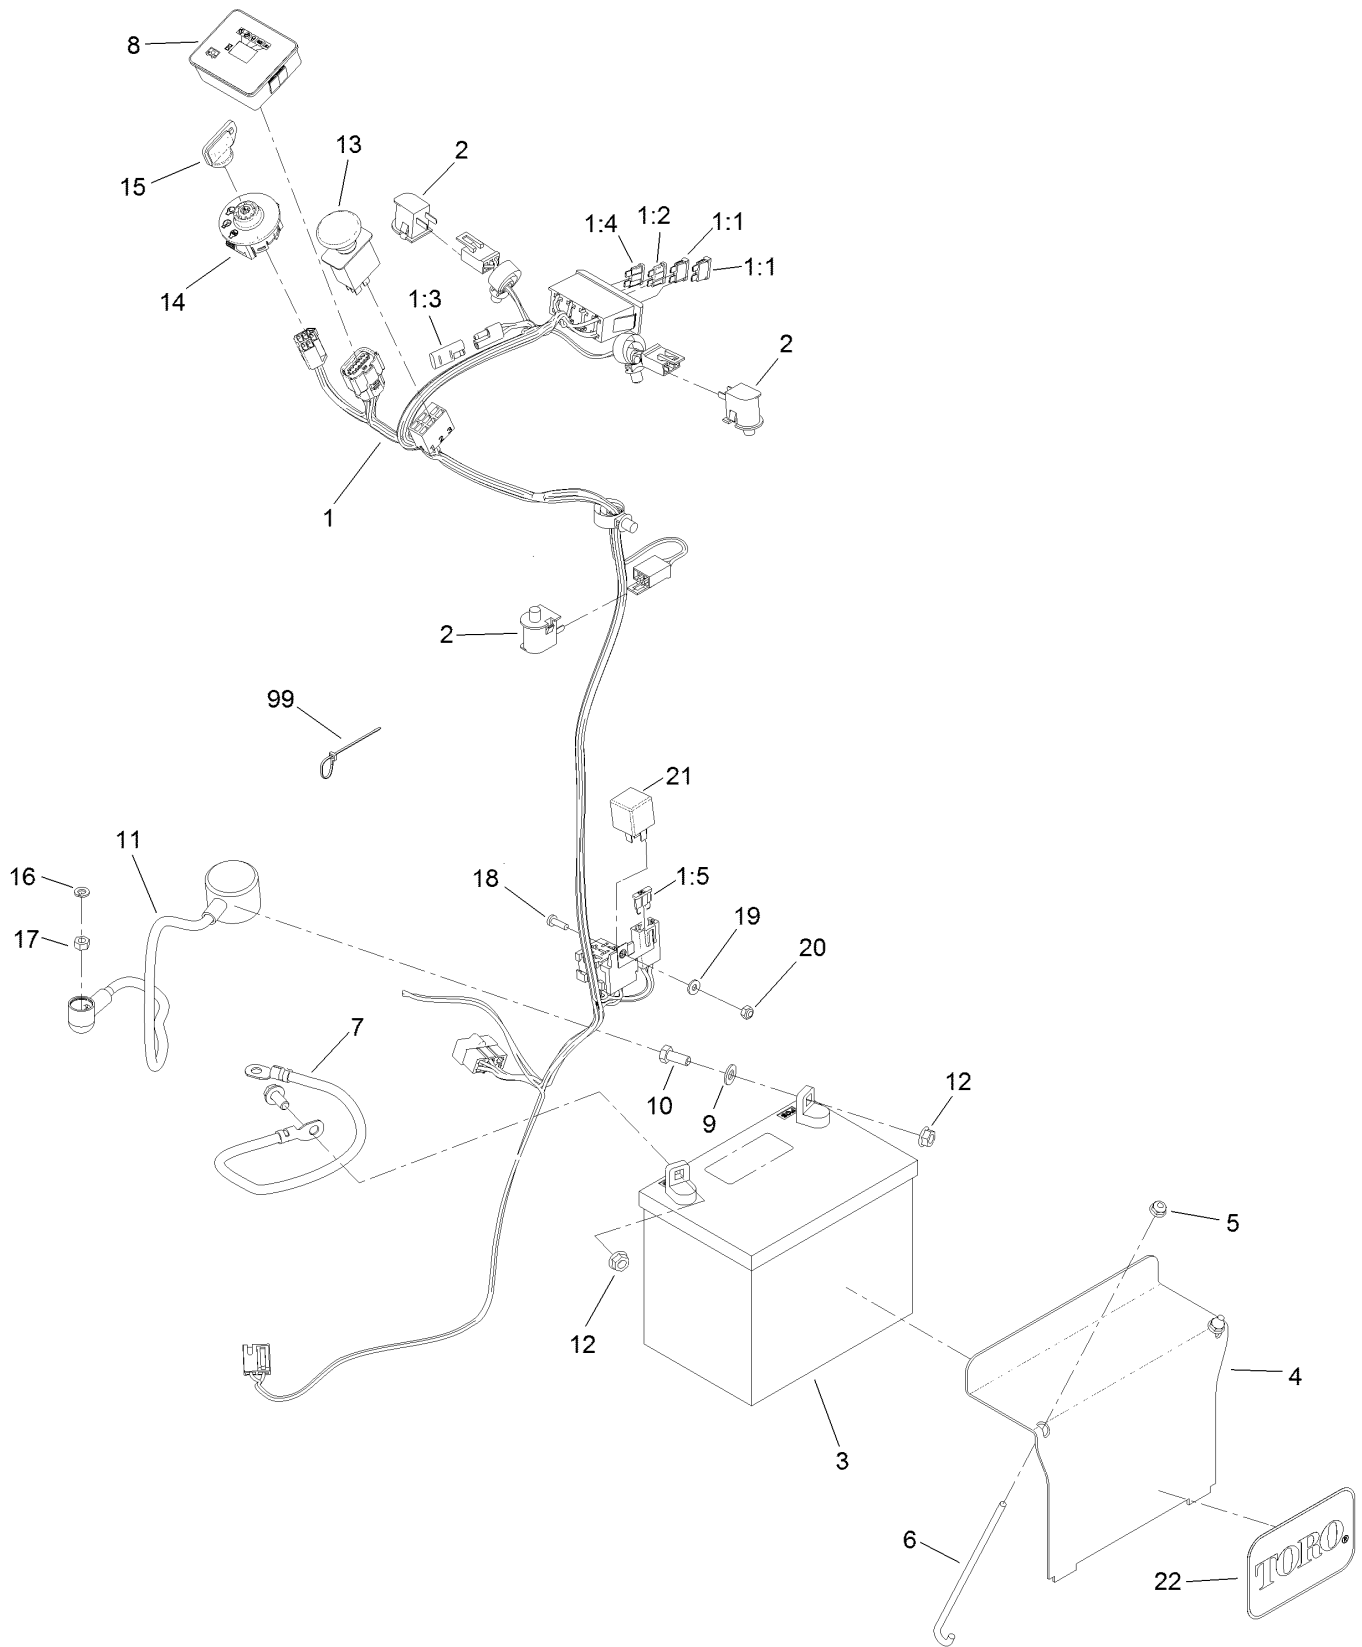

Wire Harness Assembly

Wire Harness Assembly (continued)

<i>Ref.</i>	<i>Part Number</i>	<i>Qty.</i>	<i>Description</i>	<i>Ref.</i>	<i>Part Number</i>	<i>Qty.</i>	<i>Description</i>
1	130-1845	1	Harness-Wire	10	322-3	2	Screw-HH
1:1	109355	2	Fuse-Blade, 15 Amp	11	115-3864	1	Cable-Battery, Positive
1:2	218-578	1	Fuse-Blade, 10 Amp	12	109-5715	2	Nut-HHF, Smooth
1:3	116-0053	1	Cap-Plug	13	114-0279	1	Switch-PTO, On-On
1:4	114241	1	Fuse-Blade, 7.5 Amp	14	117-2222	1	Switch-Ignition
1:5	109103	1	Fuse-Blade, 30 Amp	15	63-8360	1	Key-Ignition
2	82-2190	3	Switch-Bail	16	3253-3	1	Washer-Lock
3	104-8162	1	Battery	17	3217-5	1	Nut-Hex
4	130-6635-01	1	Bracket-Hold Down, Battery	18	3290-500	1	Screw-PPH
5	104-7201	2	Nut-HF, NI	19	3256-14	1	Washer-Flat
6	1-633651	2	Bolt-Holddown	20	3296-2	1	Nut-Lock, NI
7	112-7063	1	Cable-Battery, Black	21	1-643275	1	Relay
8	130-6570	1	Module-Meter, Hour	22	67-1300	1	Decal
9	3256-23	2	Washer-Plain	99	3290-378	4	Tie-Cable