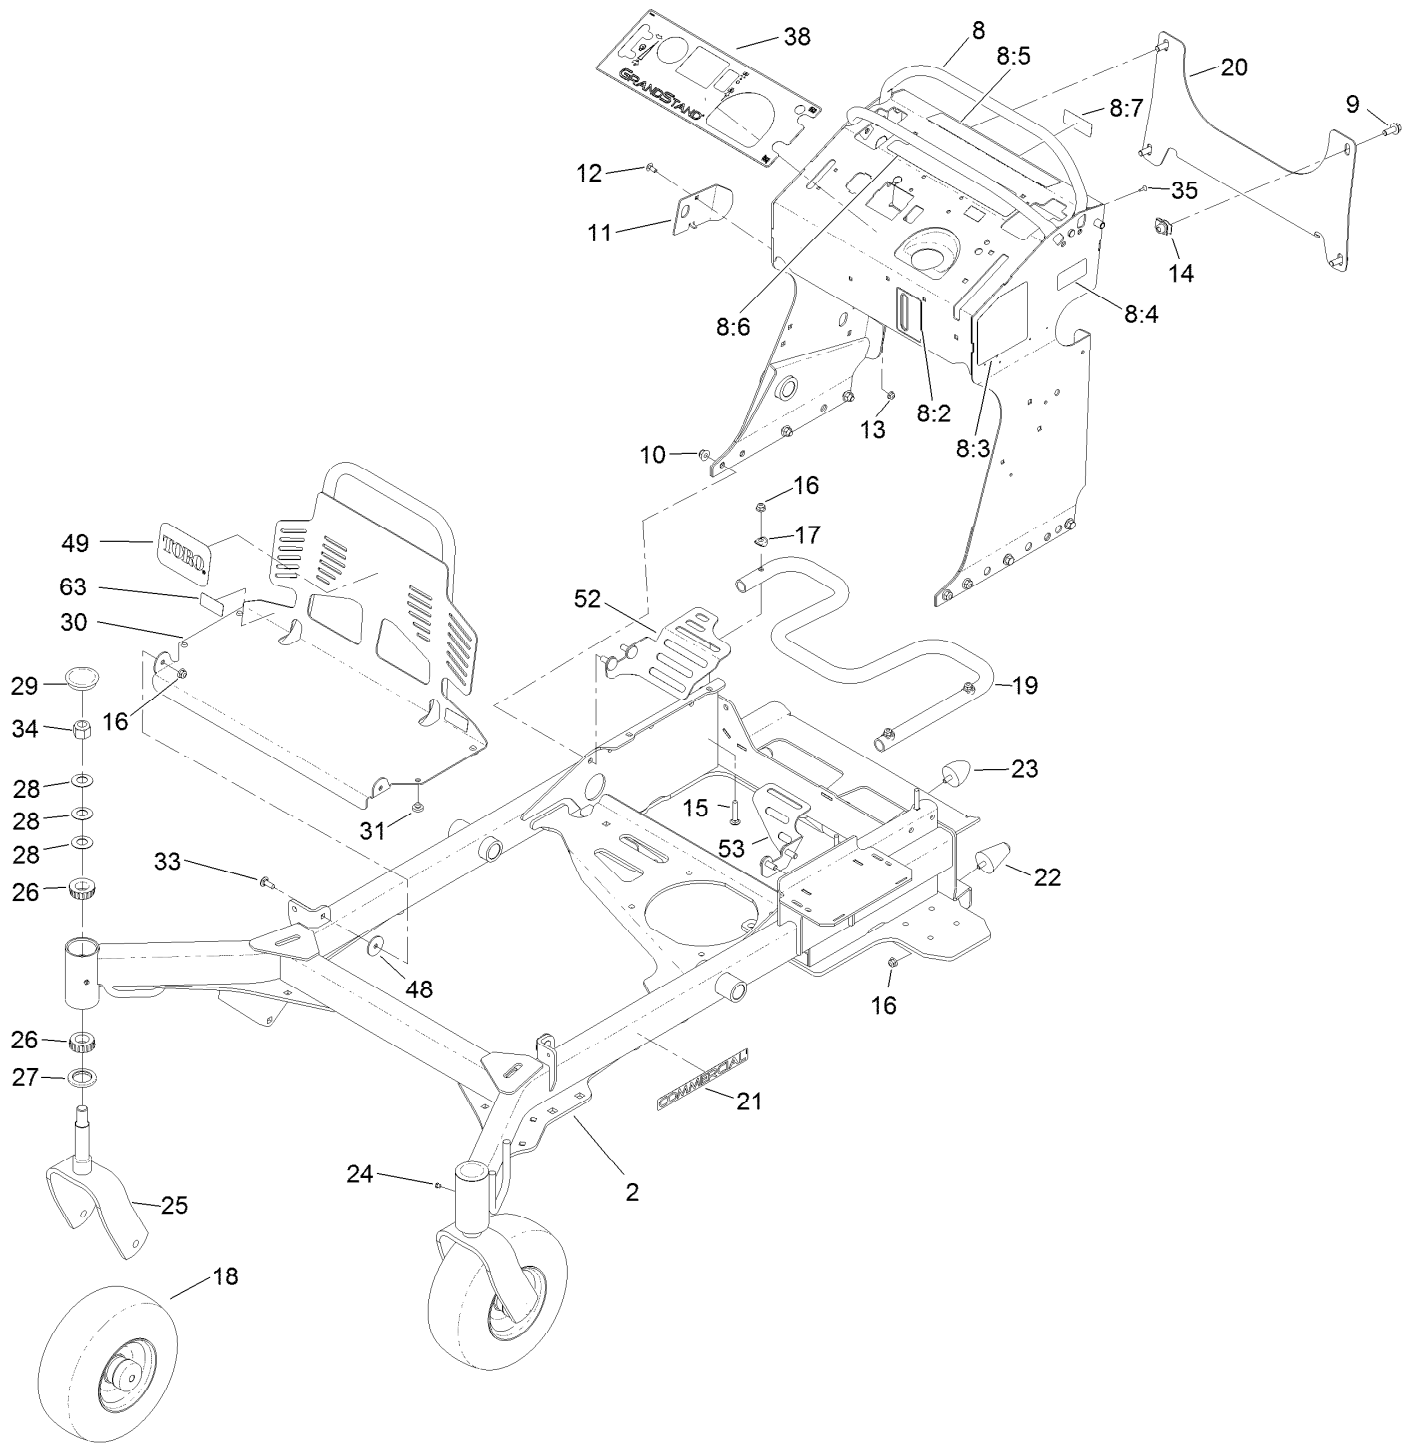

Frame Assembly

Frame Assembly (continued)

<i>Ref.</i>	<i>Part Number</i>	<i>Qty.</i>	<i>Description</i>	<i>Ref.</i>	<i>Part Number</i>	<i>Qty.</i>	<i>Description</i>
2	131-7423-01	1	Frame	21	117-3591	2	Decal-Commercial
8	132-7537	1	Tower Decal ASM	22	114-1925	2	Bumper-Rubber
8:2	131-3524	1	Decal-Level, Oil	23	114-1926	2	Bumper-Rubber
8:3	131-3529	1	Decal-Service Aid	24	121-7988-01	2	Fork-Caster
8:4	116-8775	1	Decal-Fill, Fuel	25	1-811010	2	Plug
8:5	131-3527	1	Decal-Caution	26	1-543509	4	Bearing-Roller, Tapered
8:6	131-3526	1	Decal-Controls	27	116-5647	2	Seal-Grease
8:7	131-3528	1	Decal-Fuse	28	1-633508	6	Washer-Bellville
9	3234-42	4	Screw-HHF	29	103-4882	2	Cap-Grease
10	104-8301	8	Nut-HF, NI	30	132-5150-03	1	Guard-Engine
11	131-7455	1	Plate-Striker	31	1-513658	4	Bumper
12	3229-11	1	Screw-CARR	33	3230-10	2	Bolt-CARR
13	104-7201	1	Nut-HF, NI	34	3296-51	2	Nut-Lock, NI
14	105-4886	4	Nut-Tinnerman	35	3290-271	2	Rivet-Pop
15	3230-5	3	Bolt-CARR	38	131-3525	1	Decal-Panel, Control
16	104-8300	9	Nut-HF, NI	48	107-3002	2	Washer-Nylon
17	107-3844	3	Washer	49	105-8278	1	Decal
18	130-4558	2	Wheel/Tire And Bearing ASM	52	132-7578-01	1	Guard-Fan, RH
19	132-5161-01	1	Tube-Mount, Fuel Tank	53	132-7598-01	1	Guard-Fan, LH
20	132-1145-03	1	Bracket-Cross	63	133-4641	2	Decal-Warning, No Riders