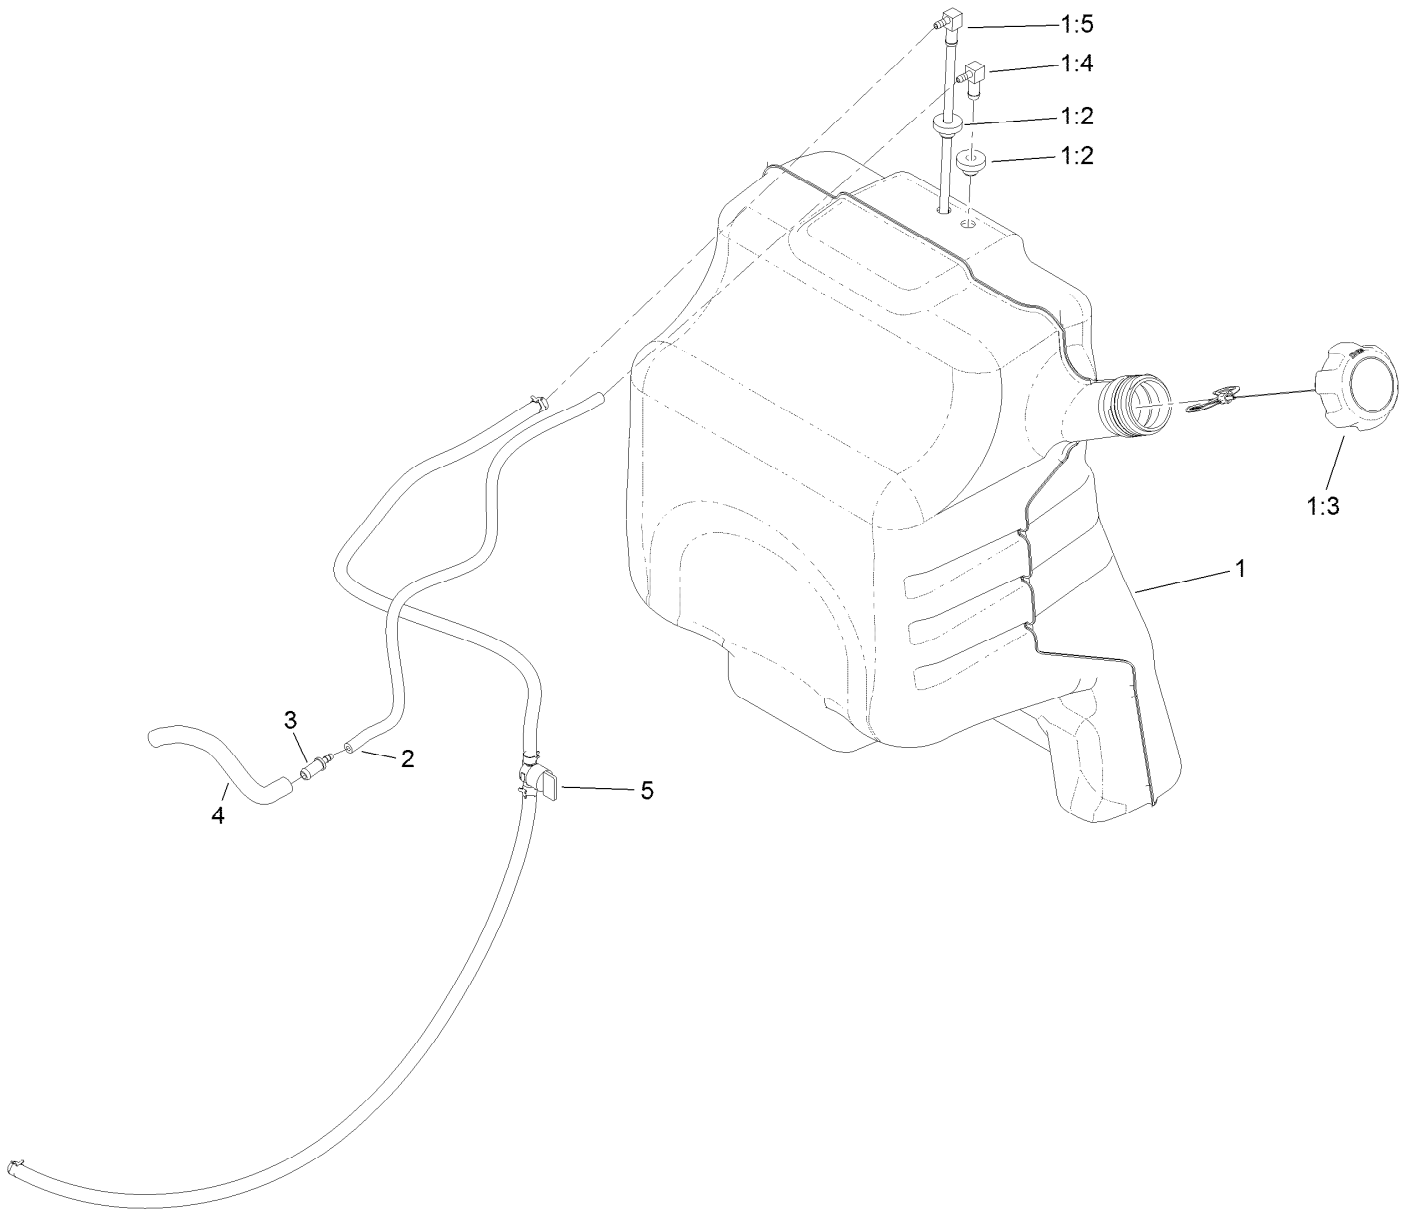

Engine Assembly (continued)

<i>Ref.</i>	<i>Part Number</i>	<i>Qty.</i>	<i>Description</i>	<i>Ref.</i>	<i>Part Number</i>	<i>Qty.</i>	<i>Description</i>
1	131-3519	1	Engine-Kawasaki, Fx691V	18	1-603610	1	Washer-Spring
3	132-1173	1	Bracket-Muffler, Front	19	94-2413	4	Nut-U
4	132-1174	1	Bracket-Muffler, Rear	20	131-3550	1	Muffler Guard ASM
5	33104-025	4	Screw-HHF	21	131-3530-03	1	Bracket-Mounting, Guard
6	133-4633	1	Muffler	22	106-9758	1	Screw-CARR
8	133-4659	1	Hose ASM	24	3290-456	4	Washer-Belleville
8:2	353-508	1	Plug-HH	25	3234-29	4	Screw-HHF
8:2:1	237-42	1	O-Ring	28	94-2579	1	Decal
9	98-5975	4	Washer-Belleville	29	3230-23	4	Bolt-CARR
10	126-0983	4	Screw-BHTF	30	104-8300	5	Nut-HF, NI
11	131-3586-03	1	Stop-Clutch	31	132-5152	1	Throttle ASM
12	32144-70	2	Screw-HWHTF	32	1-603175	1	Knob-Ball
13	120-8498	1	Pulley	33	1-807533	2	Bolt-CARR
14	131-1100	1	Clutch	34	32128-17	2	Nut-Lock, Flange
15	1-807259	1	Key	35	132-5140	1	Cable-Choke
16	3212-6	1	Screw-HH	36	3290-378	2	Tie-Cable
17	107-4136	1	Washer-Flat	37	81-1690	1	Clamp-Cable

Fuel Tank Assembly