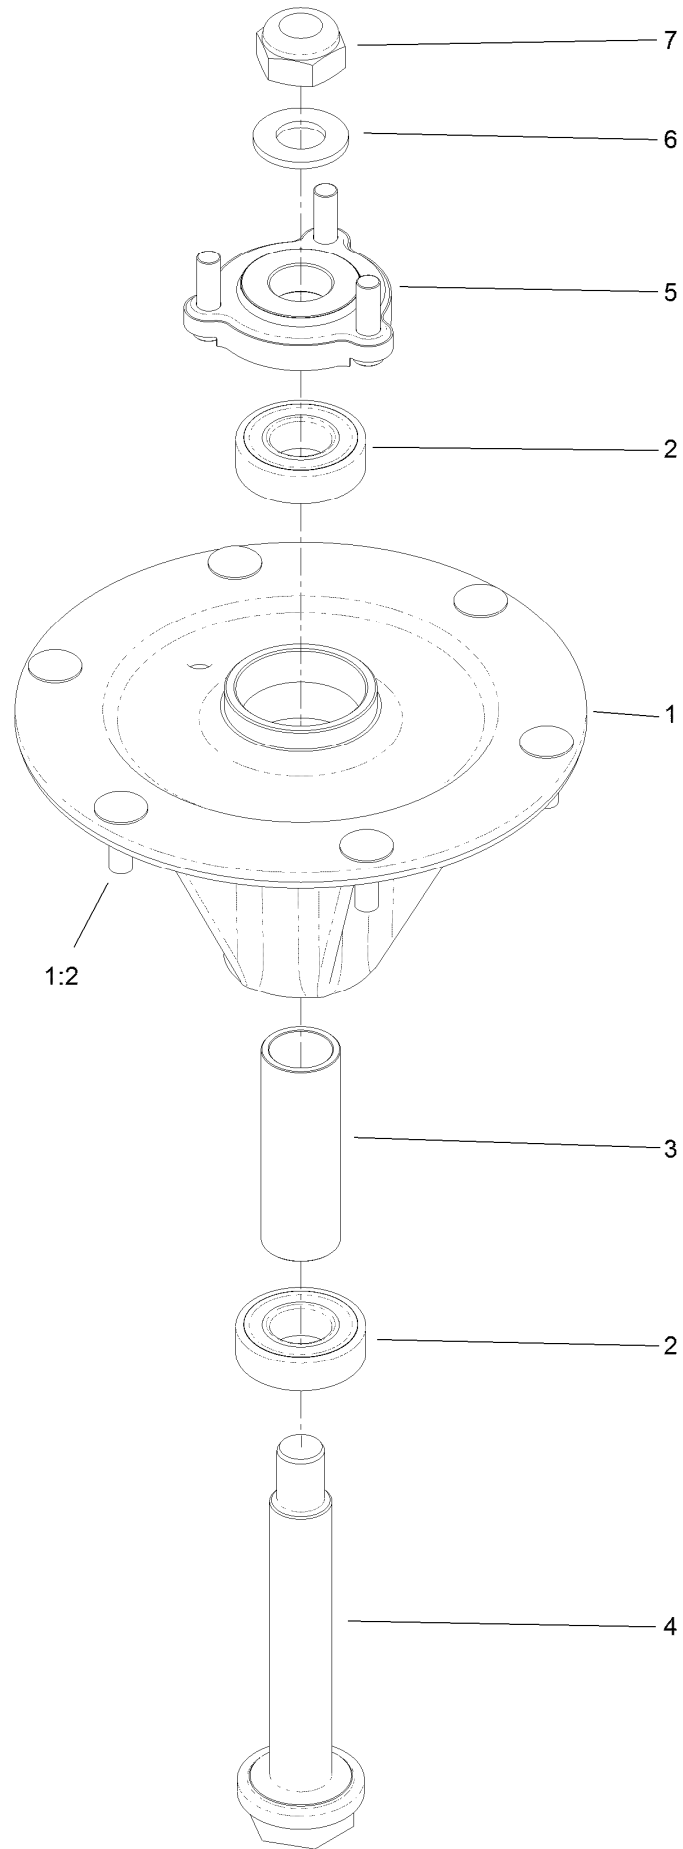

Deflector Assembly No. 120-2451 (continued)

<i>Ref.</i>	<i>Part Number</i>	<i>Qty.</i>	<i>Description</i>	<i>Ref.</i>	<i>Part Number</i>	<i>Qty.</i>	<i>Description</i>
1	3231-4	4	Screw-CARR	5	108-4059-01	1	Plate-Hinge, Rear
2	106-3246-01	1	Deflector	6	106-3253-01	1	Plate-Hinge, Front
3	106-3248-03	1	Strap-Discharge	7	104-8301	4	Nut-HF, NI
4	110-0759	1	Deflector-Rubber				

Spindle Assembly No. 127-0560