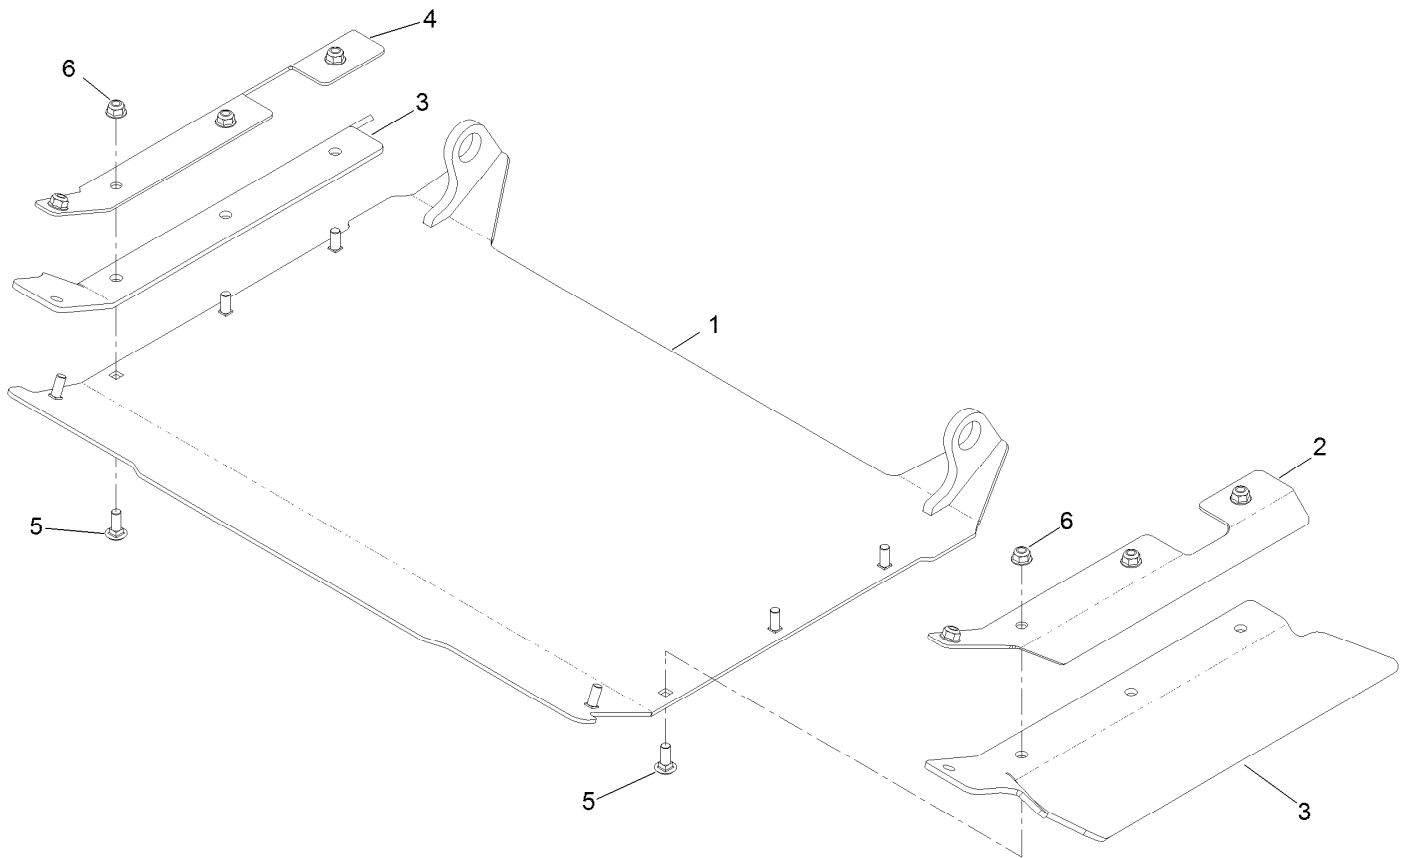

Discharge Tunnel Assembly No. 126-3317

Discharge Tunnel Assembly No. 126-3317 (continued)

<i>Ref.</i>	<i>Part Number</i>	<i>Qty.</i>	<i>Description</i>	<i>Ref.</i>	<i>Part Number</i>	<i>Qty.</i>	<i>Description</i>
1	126-3318-03	1	Tunnel-Discharge	4	126-2798-03	1	Bracket-Flap, RH
2	126-2797-03	1	Bracket-Flap, LH	5	3230-16	8	Screw-CARR
3	126-2799	2	Flap-Rubber	6	104-8300	8	Nut-HF, NI