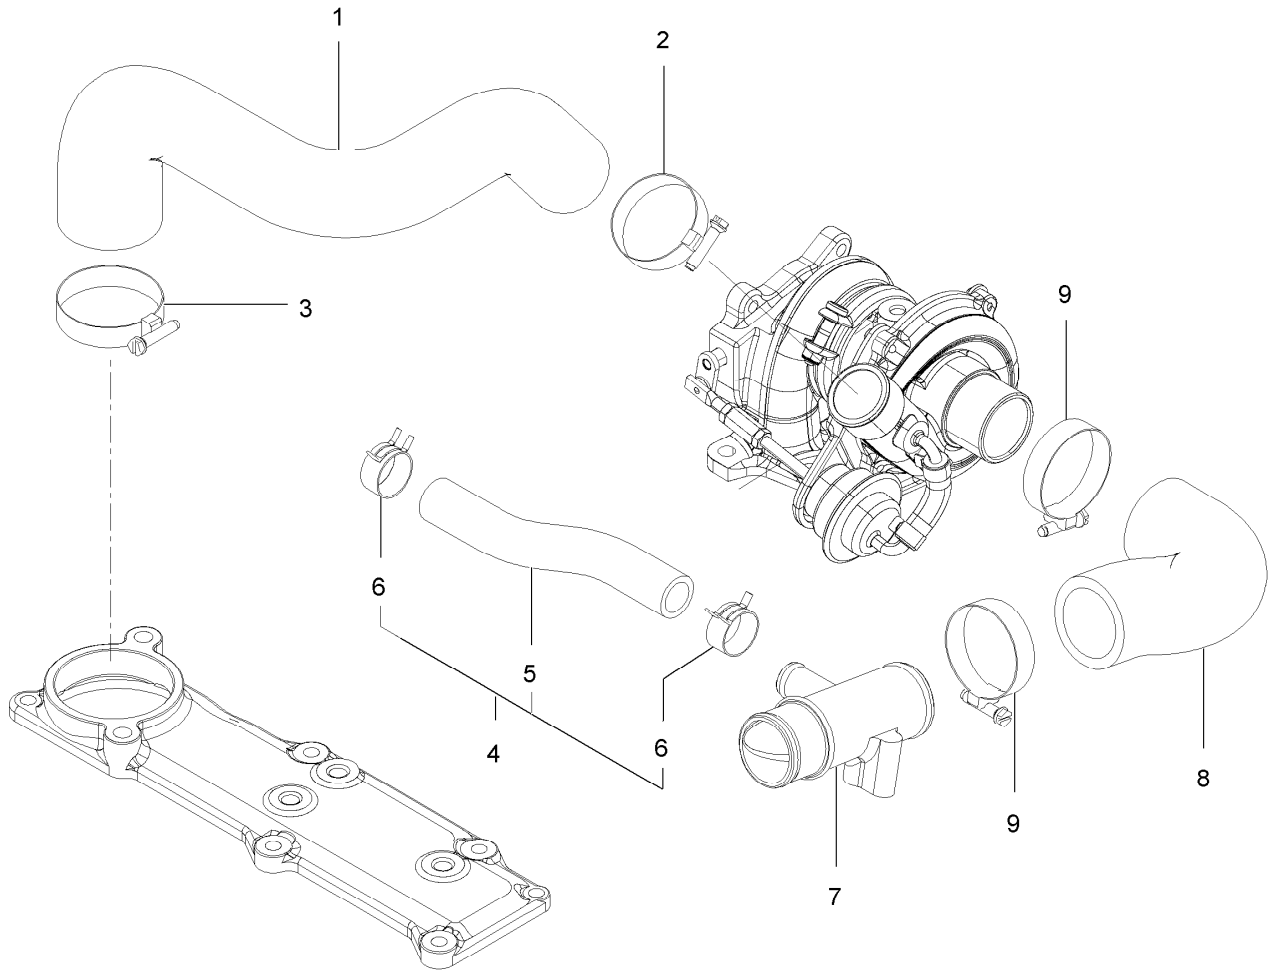

Suction Manifold Assembly

Suction Manifold Assembly (continued)

<i>Ref.</i>	<i>Part Number</i>	<i>Qty.</i>	<i>Description</i>	<i>Ref.</i>	<i>Part Number</i>	<i>Qty.</i>	<i>Description</i>
1	135-4101	1	Hose-Air Intake	6	125-7040	2	Clip-Hose
2	125-7189	1	Clamp-Hose	7	135-4104	1	Joint-Breather
3	127-3170	1	Clamp-Hose	8	135-4105	1	Hose-Intake, Air
4	135-4102	1	Hose ASM-Breather	9	127-3170	2	Clamp-Hose
5	135-4103	1	Hose-Breather