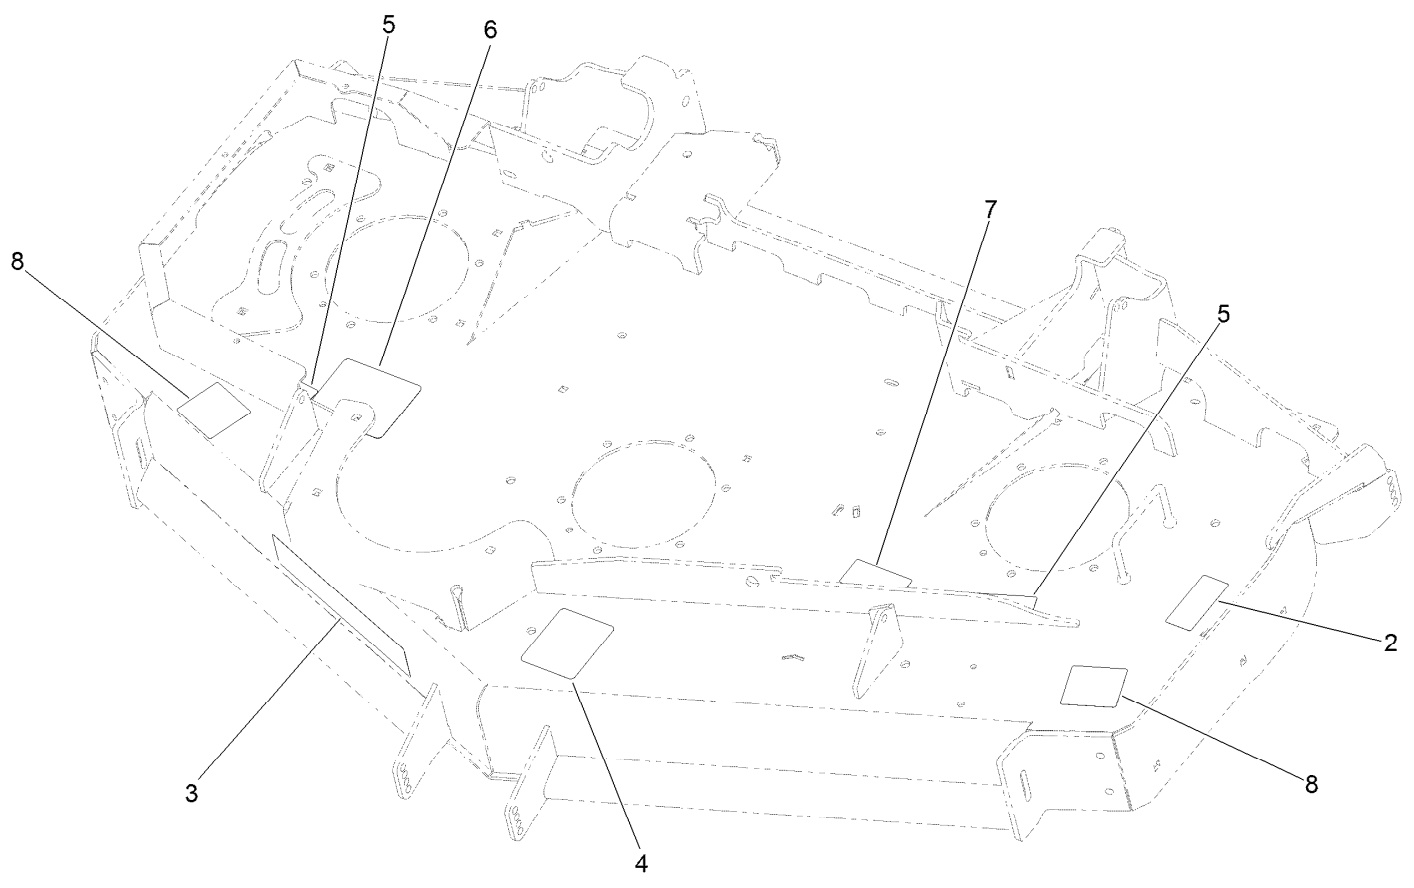

Deck Decal Assembly No. 140-0965

Deck Decal Assembly No. 140-0965 (continued)

<i>Ref.</i>	<i>Part Number</i>	<i>Qty.</i>	<i>Description</i>	<i>Ref.</i>	<i>Part Number</i>	<i>Qty.</i>	<i>Description</i>
2	116-8283	1	Decal-Torque, Bolt	6	140-1198	1	Decal-Spindle Cr, CE
3	107-1619	1	Decal	7	126-9280	1	Decal-Belt Routing Rear
4	109-6036	1	Decal-Roller, Anti-Scalp	8	135-0664	2	Decal-Danger, Thrown Object
5	112-9028	2	Decal-Cover, Missing