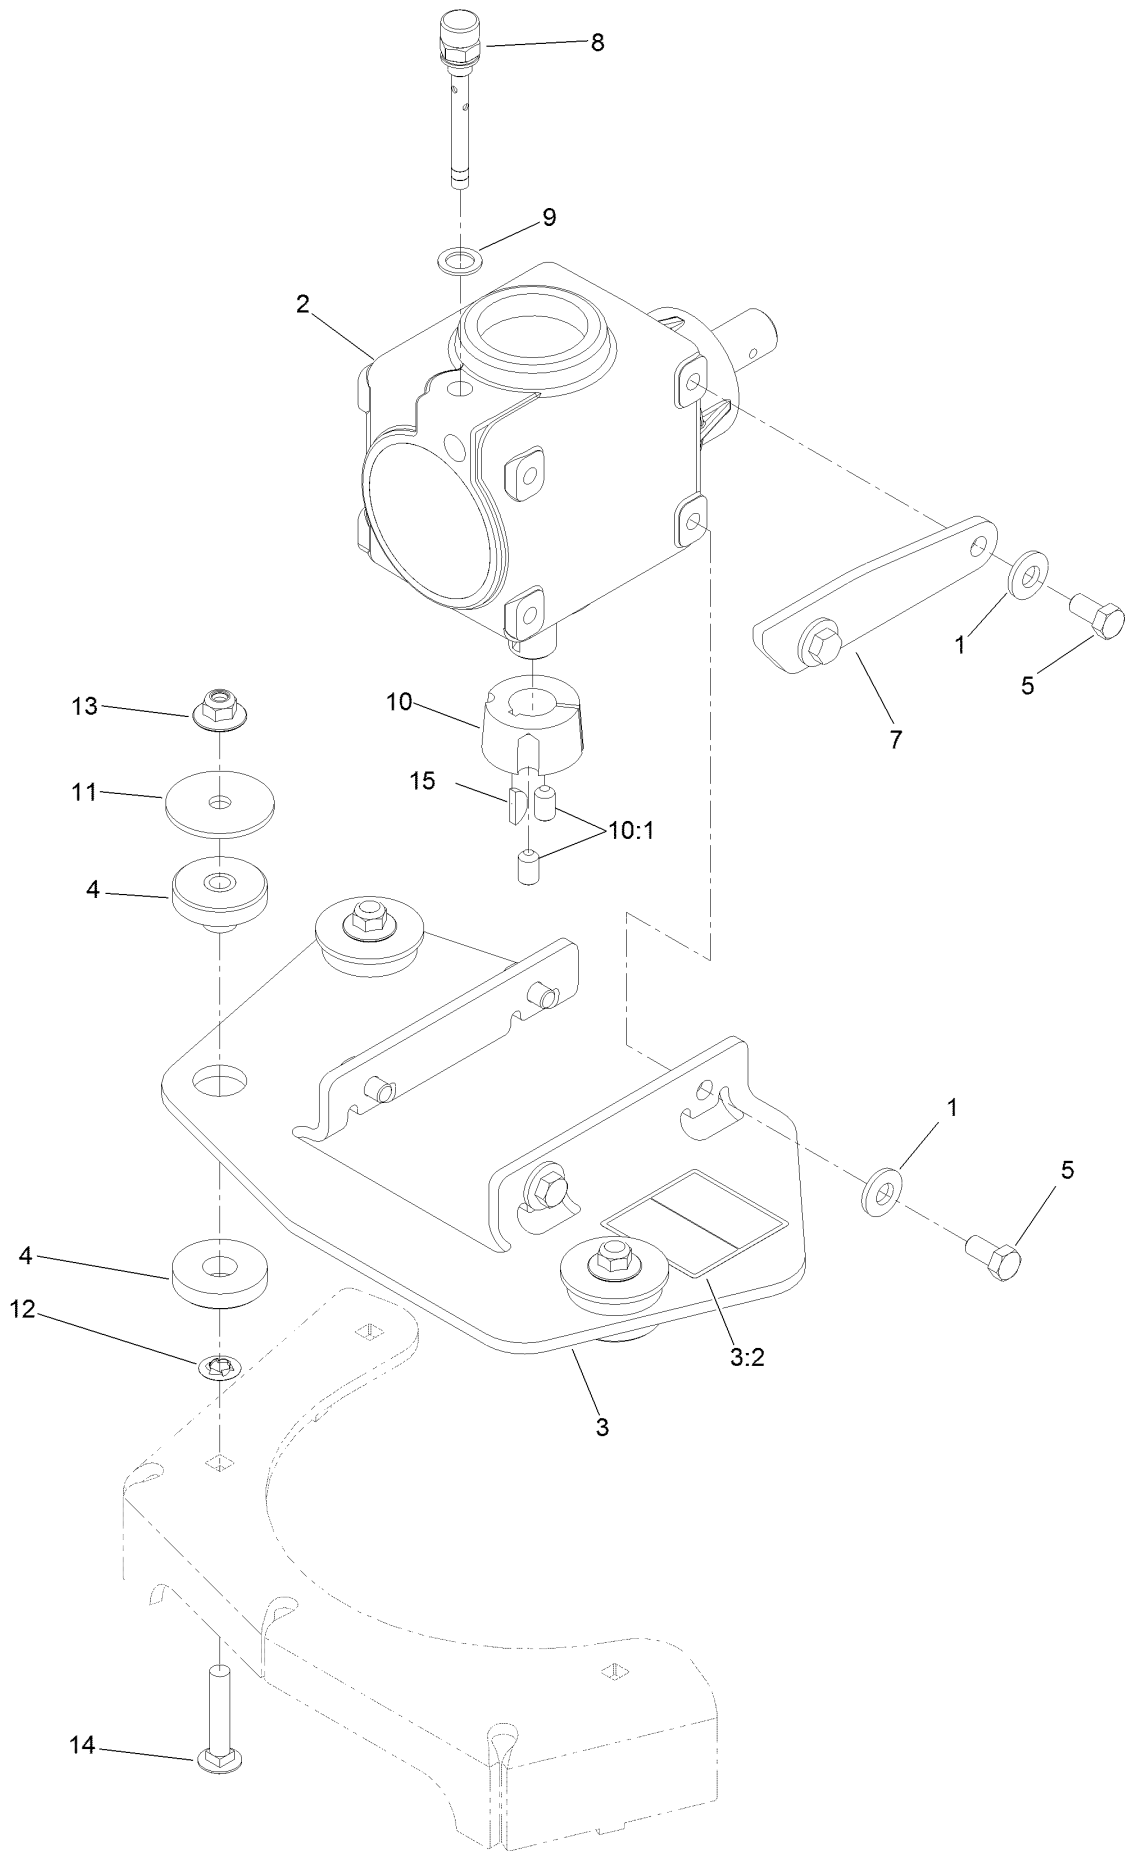

Gear Box and Mount Assembly

Gear Box and Mount Assembly (continued)

<i>Ref.</i>	<i>Part Number</i>	<i>Qty.</i>	<i>Description</i>
1	98-5975	6	Washer-Belleville
2	130-8659	1	Gearbox ASM
3	135-0874	1	Mount-Gearbox
3:2	135-0679	1	Decal-Hazard, Entanglement
4	126-3074	3	Mount-ISO
5	323-6	6	Screw-HH
7	126-3544	1	Stop-Gearbox
8	130-8661	1	Plug-Breather

<i>Ref.</i>	<i>Part Number</i>	<i>Qty.</i>	<i>Description</i>
9	130-4899	1	Washer
10	23-1640	1	Bushing-Taperlock
10:1	3247-4	2	Screw-Set
11	83-1040	3	Washer-Flat
12	107-3154	3	Nut-Push
13	109-6658	3	Nut-Flange, NI
14	3231-6	3	Screw-CARR
15	3257-5	1	Key-Woodruff