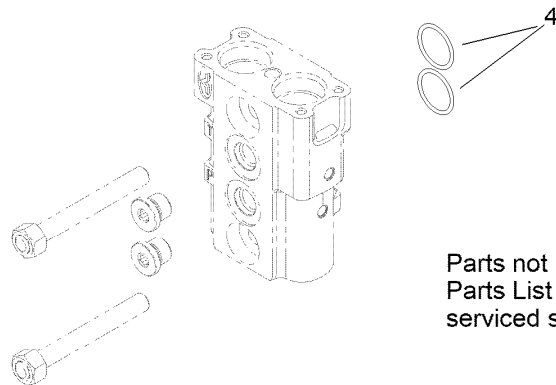

Console Assembly (continued)

<i>Ref.</i>	<i>Part Number</i>	<i>Qty.</i>	<i>Description</i>	<i>Ref.</i>	<i>Part Number</i>	<i>Qty.</i>	<i>Description</i>
1	51-2070	1	Nut	24	112-3324	1	Switch-Horn
2	144-0757	1	Shaft-Control	25	112-3313	1	Nut-Weatherproof
3	139-4736	1	Handle-Joystick,	26	100-1535	1	Switch-Rocker,
4	AU8EO24121	1	Cup-Holder				(On)-Off-(On)
5	130-5321	1	Plate-Control	27	122-2719	1	Switch-Rocker,
5:2	131-0708	1	Decal-Control Panel				On-None-(On)
6	145-3279	1	Valve-Control (Traction)	28	138-2415	1	Rod-Interlock
8	112-2620	1	Bar-Reference	29	144-0777	1	Boot
9	138-0791	1	Bar-Reference	30	85-6750	1	Spring-Control
10	130-7723	2	Ball-Traction	31	88-7200	1	Washer-Flat
11	75-5470	2	Spacer-Bearing	32	3290-307	1	Pin-Cotter
12	3296-42	2	Nut-Lock, NI	33	122-1201	1	Module-Display
13	130-7692	1	Handle-Control	34	115-5103	4	Screw-HHF
14	131-9162	1	Handle-Traction	35	104-7201	4	Nut-HF, NI
15	94-6961	4	Screw	36	95-8999	2	Switch-Rocker,
16	3234-5	6	Screw-HHF				On-None-On
17	32144-4	8	Screw-HWH	37	136-9678	3	Switch-Pushbutton
19	140-6061	1	Plate-Controls,	38	99-7420	1	Plug-Hole
21	121-5159	1	Switch-Ignition	39	132-8414	1	Foam-Shield, Heat
21:1	121-5160	1	Nut-Hex	40	132-8415	1	Foam-Shield, Heat
21:2	122-2704	1	Nut-Face, M22 (Plastic)	41	133-0875	2	Rivet-Push
21:3	121-5162	1	Set-Key, Ignition	42	145-4400	1	Bar-Reference
22	131-8388	1	Socket-USB				

Control Valve Assembly No. 145-3279

Parts not listed in
Parts List are not
serviced separately