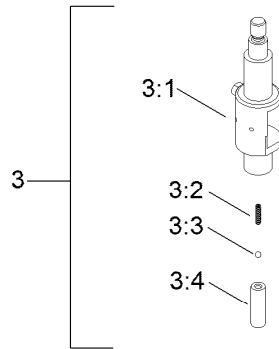

● Not illustrated

Console Assembly

Console Assembly (continued)

<i>Ref.</i>	<i>Part Number</i>	<i>Qty.</i>	<i>Description</i>	<i>Ref.</i>	<i>Part Number</i>	<i>Qty.</i>	<i>Description</i>
1	51-2070	1	Nut	24	112-3324	1	Switch-Horn
2	144-0757	1	Shaft-Control	25	112-3313	1	Nut-Weatherproof
3	139-4736	1	Handle-Joystick,	26	100-1535	1	Switch-Rocker,
4	AU8EO24121	1	Cup-Holder				(On)-Off-(On)
5	130-5321	1	Plate-Control	27	122-2719	1	Switch-Rocker,
5:2	131-0708	1	Decal-Control Panel				On-None-(On)
6	145-3279	1	Valve-Control (Traction)	28	138-2415	1	Rod-Interlock
8	112-2620	1	Bar-Reference	29	144-0777	1	Boot
9	138-0791	1	Bar-Reference	30	85-6750	1	Spring-Control
10	130-7723	2	Ball-Traction	31	88-7200	1	Washer-Flat
11	75-5470	2	Spacer-Bearing	32	3290-307	1	Pin-Cotter
12	3296-42	2	Nut-Lock, NI	33	122-1201	1	Module-Display
13	130-7692	1	Handle-Control	34	115-5103	4	Screw-HHF
14	131-9162	1	Handle-Traction	35	104-7201	4	Nut-HF, NI
15	94-6961	4	Screw	36	95-8999	2	Switch-Rocker,
16	3234-5	6	Screw-HHF				On-None-On
17	32144-4	8	Screw-HWH	37	136-9678	3	Switch-Pushbutton
19	140-6061	1	Plate-Controls,	38	99-7420	1	Plug-Hole
21	121-5159	1	Switch-Ignition	39	132-8414	1	Foam-Shield, Heat
21:1	121-5160	1	Nut-Hex	40	132-8415	1	Foam-Shield, Heat
21:2	122-2704	1	Nut-Face, M22 (Plastic)	41	133-0875	2	Rivet-Push
21:3	121-5162	1	Set-Key, Ignition	42	145-4400	1	Bar-Reference
22	131-8388	1	Socket-USB				

Control Valve Assembly No. 145-3279

Parts not listed in
Parts List are not
serviced separately

Control Valve Assembly No. 145-3279 (continued)

<i>Ref.</i>	<i>Part Number</i>	<i>Qty.</i>	<i>Description</i>	<i>Ref.</i>	<i>Part Number</i>	<i>Qty.</i>	<i>Description</i>
1	132-6034	2	Bellow Kit	3	132-6037	2	Switch Holder Lever Kit
1:1		1	Bellow-Rubber ●	3:1		1	Lever-Holder, Switch ●
1:2		1	Tie-Cable ●	3:2		1	Spring-Return ●
2	132-6036	2	Fulcrum Kit	3:3		1	Sphere ●
2:1		4	Screw ●	3:4		1	Holder-Spring ●
2:2		1	Support Kit ●	4	100-7246	2	O-Ring
2:3		1	Plate-Mounting ●				