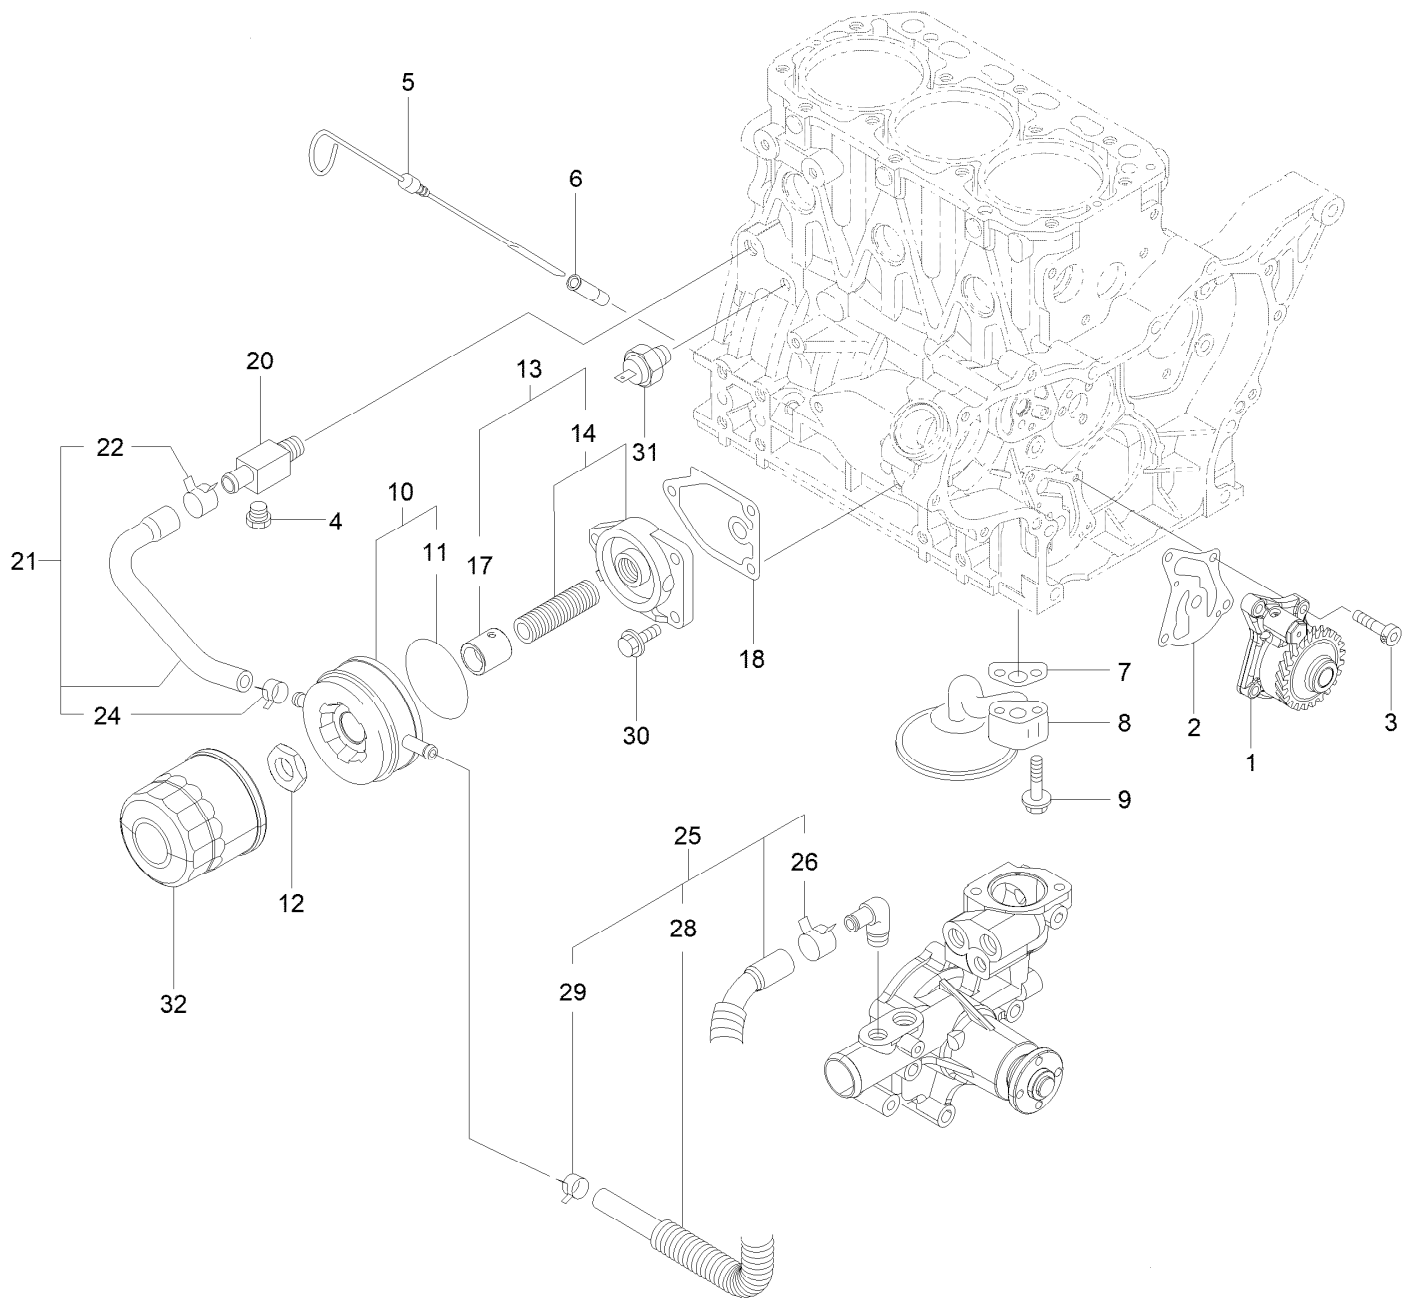

Lubrication and Oil System Assembly

Lubrication and Oil System Assembly (continued)

<i>Ref.</i>	<i>Part Number</i>	<i>Qty.</i>	<i>Description</i>	<i>Ref.</i>	<i>Part Number</i>	<i>Qty.</i>	<i>Description</i>
1	127-4753	1	Oil Pump ASM	17	135-4022	1	Collar-Cooler, Oil
2	127-3004	1	Gasket	18	125-7024	1	Gasket
3	125-7232	4	Bolt	20	125-6990	1	Joint
4	125-7171	1	Plug-Drain	21	125-7078	1	Pipe ASM
5	125-6987	1	Dipstick	22	125-7162	1	Clip
6	125-6954	1	Guide-Dipstick	24	125-7191	1	Clamp-Hose
7	125-7022	1	Gasket	25	127-3804	1	Pipe ASM
8	127-3803	1	Pipe ASM	26	125-7162	1	Clip
9	125-7217	2	Bolt	28	127-3805	1	Tube
10	135-4018	1	Oil Cooler ASM	29	125-7191	1	Clamp-Hose
11	135-4019	1	Packing-Oil Cooler	30	125-7595	3	Bolt
12	135-4020	1	Nut	31	125-6918	1	Switch-Oil
13	135-4021	1	Lo Filter Bracket ASM	32	125-7025	1	Filter-Engine, Oil
14	125-6989	1	Bracket ASM