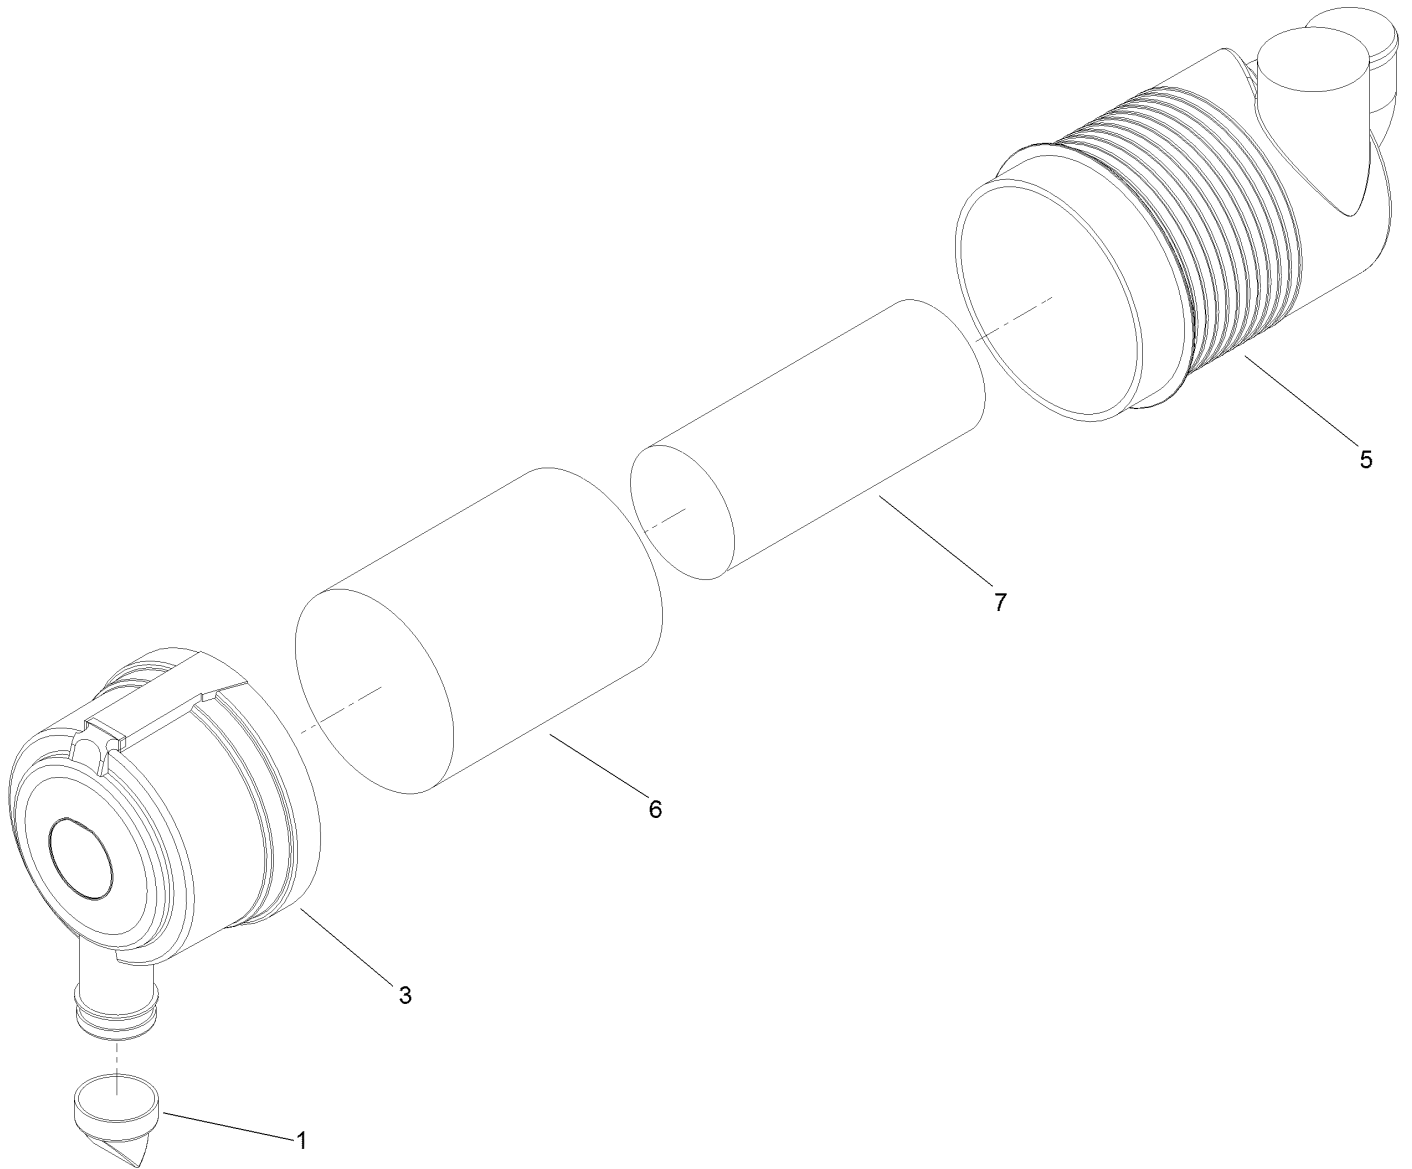

Engine Assembly (continued)

<i>Ref.</i>	<i>Part Number</i>	<i>Qty.</i>	<i>Description</i>	<i>Ref.</i>	<i>Part Number</i>	<i>Qty.</i>	<i>Description</i>
1	138-6915	1	Engine-Yanmar, 3Tnv88C-Dtr	20	2412-36	2	Clamp-Hose
2	139-4732	1	Kit-Drive Coupler	26	104-8300	4	Nut-HF, NI
2:1	136-0235	1	Plate- Mounting, Pump	27	104-3563	1	Indicator
2:2	127-6607	1	Flange-Flywheel	27:1	94-1416	1	Adapter-Indicator
2:3	130-7725	1	Hub-Pump	31	100-5552	1	Harness-Wire
3	33114-025	8	Screw-HH	32	140-6011	1	Sleeve-Exhaust
5	138-2430-03	1	Mount-Engine	33	140-6087-03	1	Bracket-Guard
6	138-2429-03	1	Mount-Engine	35	33114-016	4	Screw-HH
7	99-5414	1	Strap-Cleaner, Air	36	2412-3	2	Clamp-Hose
8	99-5410	1	Air Cleaner ASM	37	33003-00	1	Nut-HF
9	145-4288-03	1	Mount-Engine [black]	38	33004-00	1	Nut-HF
10	138-2432-03	1	Mount-Engine	41	144-4383-03	1	Bracket-Filter,Air
11	33115-025	24	Screw-HH	42	3234-29	2	Screw-HHF
14	140-4491	1	Pipe-Exhaust	43	3234-36	2	Screw-HHF
15	2112-6	1	Clamp-Muffler	44	144-4435	1	Hose-Intake
15:1	3218-2	2	Nut-Hex Jam	45	133-9682	2	Screw-Hfh
16	140-4494	1	Hose-Air,Inlet	46	145-4285-03	1	Support-Pump [black]
17	2412-125	4	Clamp-Hose	47	119-4061	1	Screw-HHF
18	112-2404	1	Fitting-Barbed-90	48	104-8301	3	Nut-HF, NI
18:1	112-2525	1	Washer-Seal, Bonded	49	33105-070	1	Screw-HHF
19	92-7424	1	Hose-Overflow, Radiator	50	144-4436	1	Bracket-Diverter, Air
				52	145-4292	1	Shield-Heat

Air Cleaner Assembly No. 99-5410