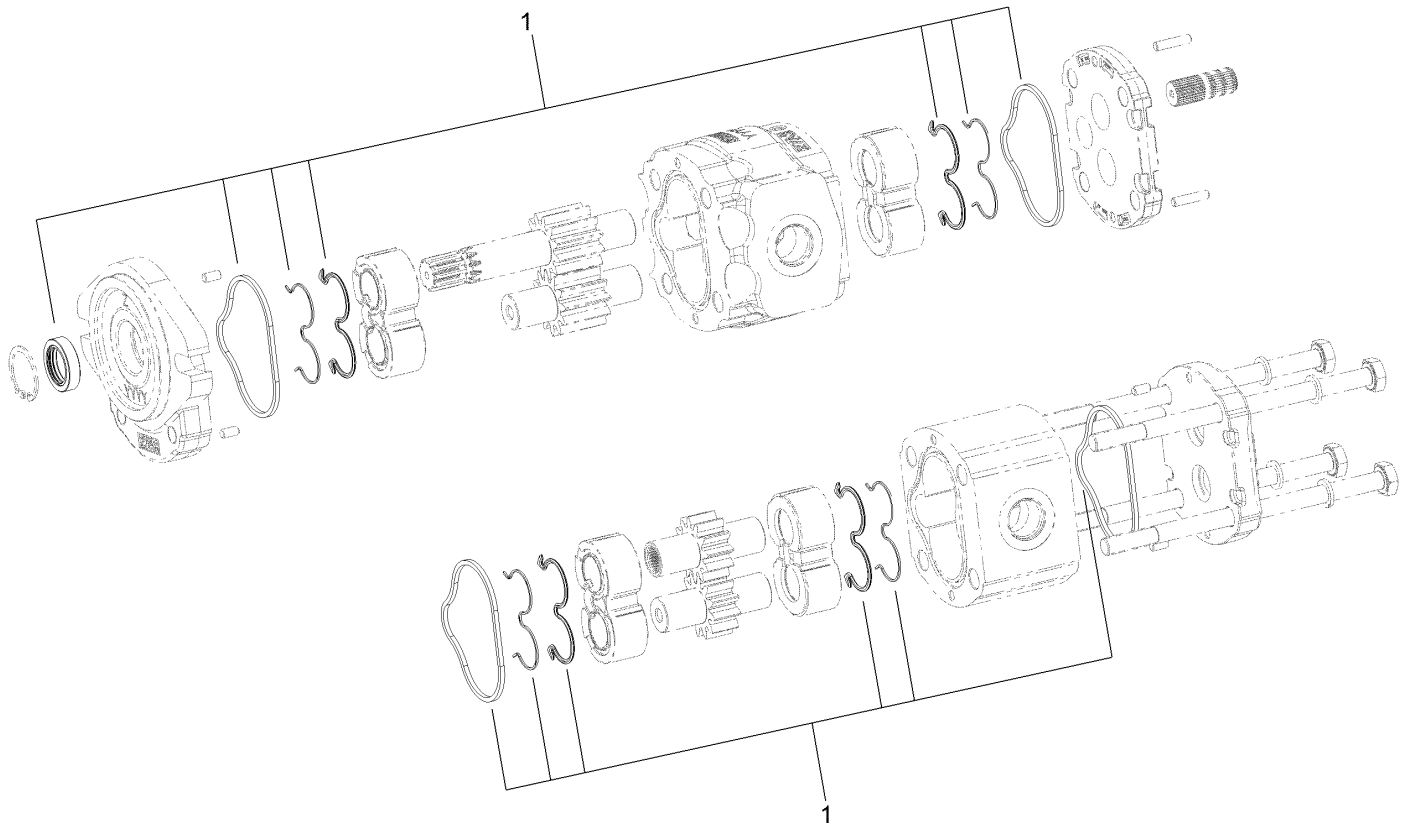

Tandem Pump Assembly No. 139-4733 (continued)

<i>Ref.</i>	<i>Part Number</i>	<i>Qty.</i>	<i>Description</i>	<i>Ref.</i>	<i>Part Number</i>	<i>Qty.</i>	<i>Description</i>
1	132-6041	2	Seal Kit	7	144-7363	1	Bolt Kit
2	132-6042	4	Spacer-Jet	7:1		4	Poclain P/N 4485 ●■
3	132-6045	1	Shaft Seal Kit	7:2		1	Poclain P/N 4670 ●■
4	132-6047	1	Tandem Connection Pipe Kit	7:3		1	Poclain P/N 4480 ●■
5	139-4734	4	Valve-Relief,	8	132-6048	2	Rotating Group Kit
6	140-5300	1	Hardware Kit	9	132-6049	2	HYD Servo Control Kit

● Not illustrated

■ Not serviced separately

Hydraulic Gear Pump Assembly No. 139-4755