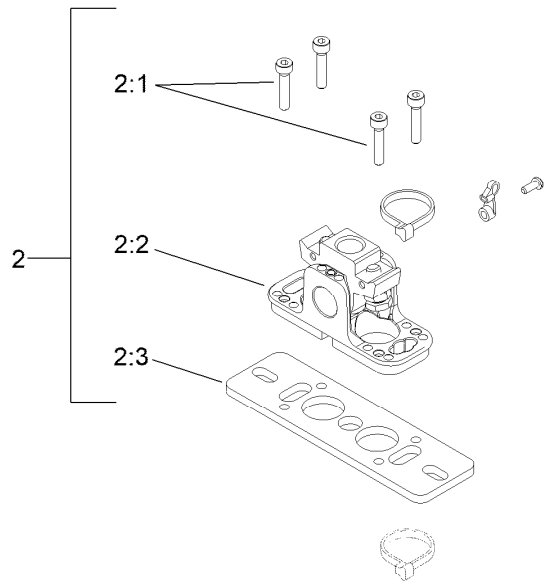

● Not illustrated

Console Assembly

Console Assembly (continued)

<i>Ref.</i>	<i>Part Number</i>	<i>Qty.</i>	<i>Description</i>	<i>Ref.</i>	<i>Part Number</i>	<i>Qty.</i>	<i>Description</i>
1	51-2070	1	Nut	24	112-3324	1	Switch-Horn
2	144-0757	1	Shaft-Control	25	112-3313	1	Nut-Weatherproof
3	139-4736	1	Handle-Joystick,	26	100-1535	1	Switch-Rocker,
4	AU8EO24121	1	Cup-Holder				(On)-Off-(On)
5	130-5321	1	Plate-Control	27	122-2719	1	Switch-Rocker,
5:2	131-0708	1	Decal-Control Panel				On-None-(On)
6	145-3279	1	Valve-Control (Traction)	28	138-2415	1	Rod-Interlock
8	112-2620	1	Bar-Reference	29	144-0777	1	Boot
9	138-0791	1	Bar-Reference	30	85-6750	1	Spring-Control
10	130-7723	2	Ball-Traction	31	88-7200	1	Washer-Flat
11	75-5470	2	Spacer-Bearing	32	3290-307	1	Pin-Cotter
12	3296-42	2	Nut-Lock, NI	33	122-1201	1	Module-Display
13	130-7692	1	Handle-Control	34	115-5103	4	Screw-HHF
14	131-9162	1	Handle-Traction	35	104-7201	4	Nut-HF, NI
15	94-6961	4	Screw	36	95-8999	2	Switch-Rocker,
16	3234-5	6	Screw-HHF				On-None-On
17	32144-4	8	Screw-HWH	37	136-9678	3	Switch-Pushbutton
19	140-6061	1	Plate-Controls,	38	99-7420	1	Plug-Hole
21	121-5159	1	Switch-Ignition	39	132-8414	1	Foam-Shield, Heat
21:1	121-5160	1	Nut-Hex	40	132-8415	1	Foam-Shield, Heat
21:2	122-2704	1	Nut-Face, M22 (Plastic)	41	133-0875	2	Rivet-Push
21:3	121-5162	1	Set-Key, Ignition	42	145-4400	1	Bar-Reference
22	131-8388	1	Socket-USB				

Control Valve Assembly No. 145-3279

Parts not listed in
Parts List are not
serviced separately

Control Valve Assembly No. 145-3279 (continued)

<i>Ref.</i>	<i>Part Number</i>	<i>Qty.</i>	<i>Description</i>	<i>Ref.</i>	<i>Part Number</i>	<i>Qty.</i>	<i>Description</i>
1	132-6034	2	Bellow Kit	3	132-6037	2	Switch Holder Lever Kit
1:1		1	Bellow-Rubber ●	3:1		1	Lever-Holder, Switch ●
1:2		1	Tie-Cable ●	3:2		1	Spring-Return ●
2	132-6036	2	Fulcrum Kit	3:3		1	Sphere ●
2:1		4	Screw ●	3:4		1	Holder-Spring ●
2:2		1	Support Kit ●	4	100-7246	2	O-Ring
2:3		1	Plate-Mounting ●				