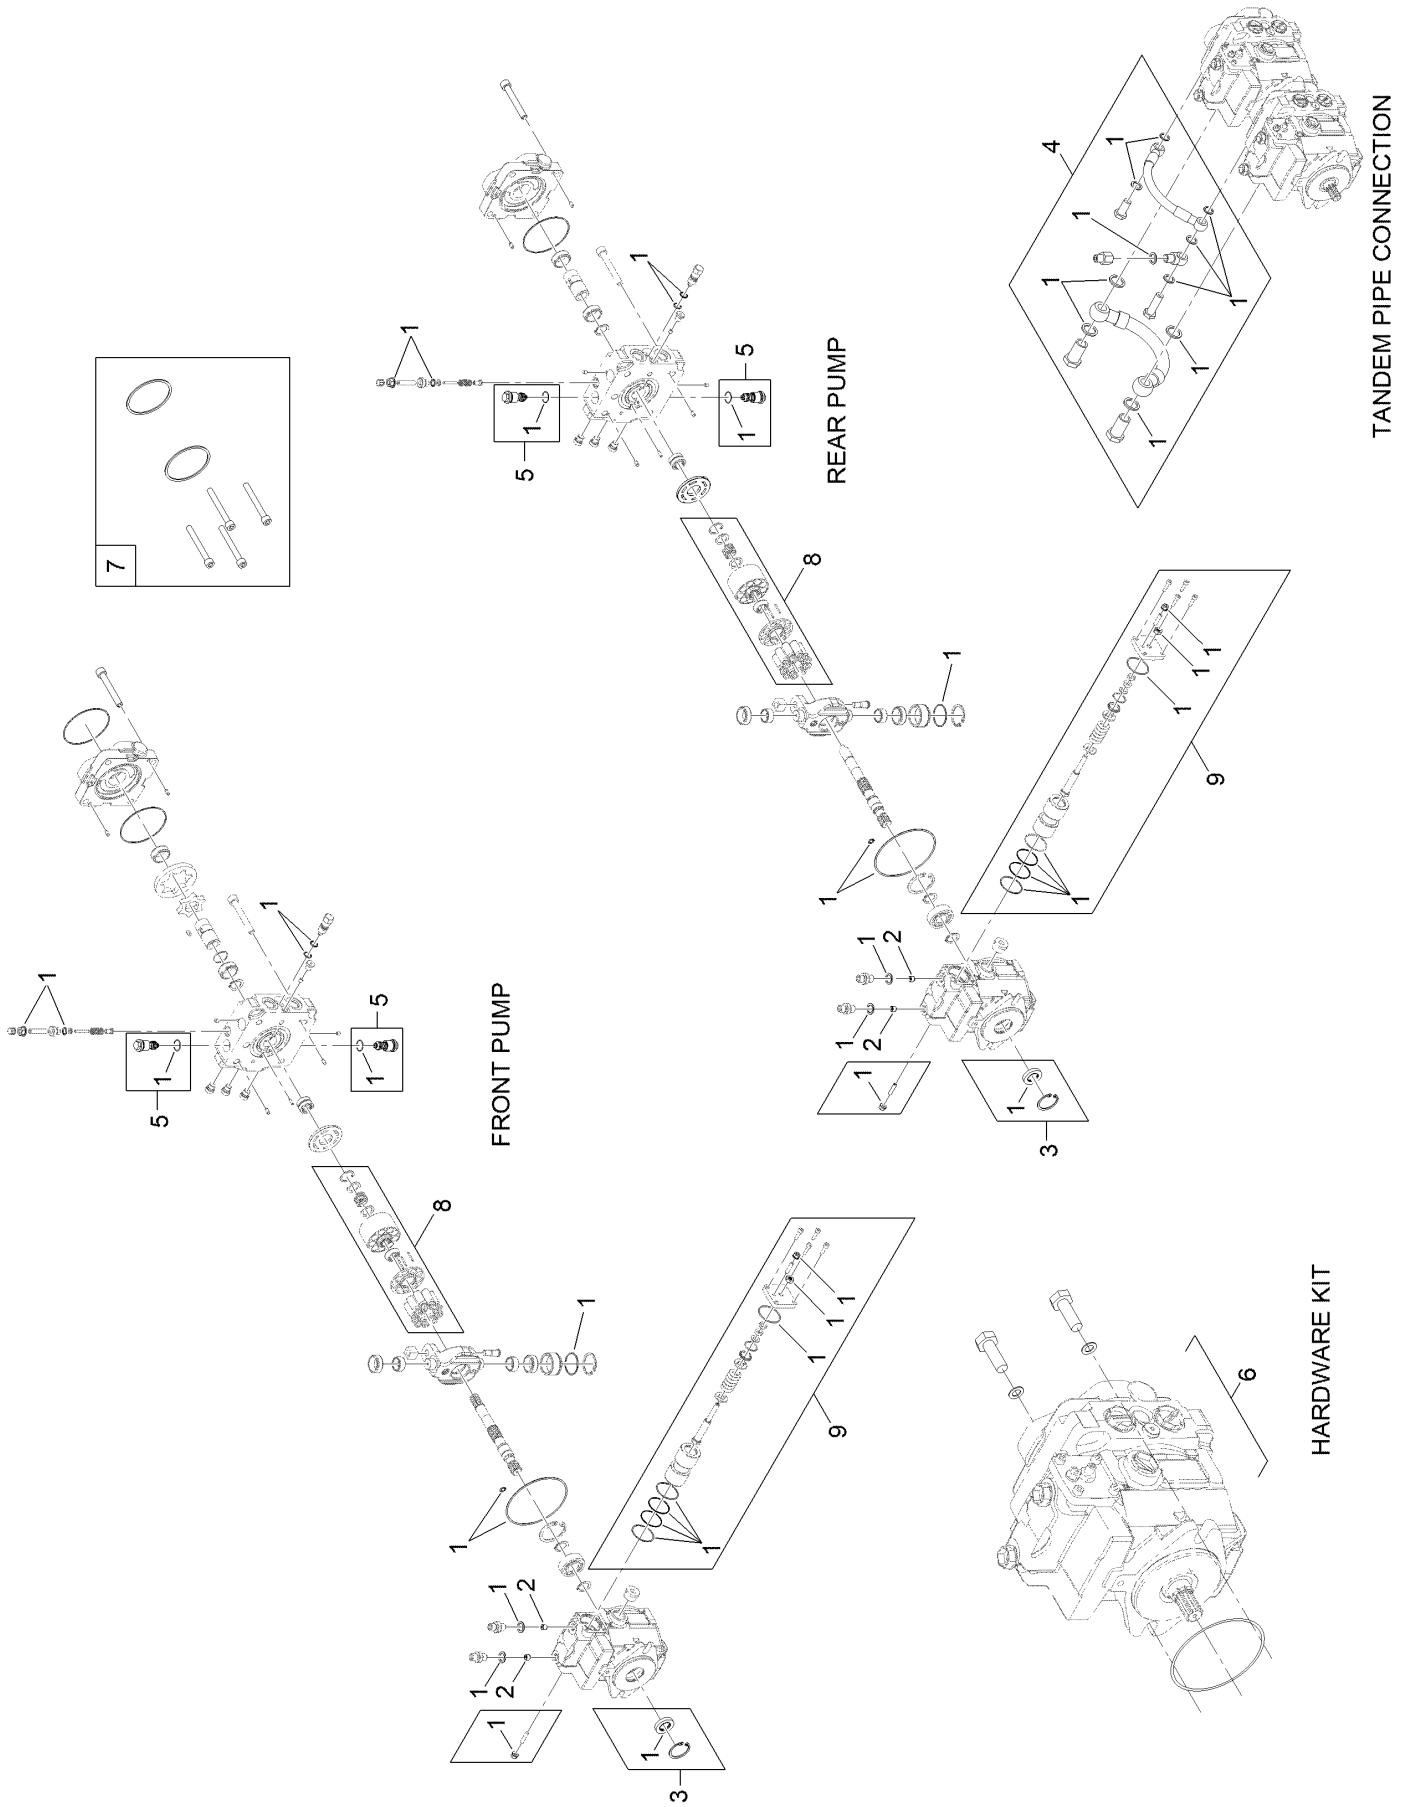

Tandem Pump Hydraulic Assembly (continued)

<i>Ref.</i>	<i>Part Number</i>	<i>Qty.</i>	<i>Description</i>	<i>Ref.</i>	<i>Part Number</i>	<i>Qty.</i>	<i>Description</i>
1	139-4733	1	Pump-Tandem	13	105-4347	1	Hose-HYD
2	340-14	3	Fitting-HYD, 45 DEG	14	340-17	2	Fitting-Elbow, 90 DEG
2:1	237-65	1	O-Ring	14:1	237-65	1	O-Ring
2:2	237-80	1	O-Ring	14:2	237-80	1	O-Ring
3	139-4755	1	Gear Pump ASM	15	140-4461	1	HYD Hose ASM
4	33105-020	2	Screw-HHF	16	140-4468	1	HYD Hose ASM
5	340-101	4	Fitting-HYD, 45 DEG	17	140-4486	1	Guide-Hose
5:1	237-30	1	O-Ring	18	340-109	1	Fitting-Tee
5:2	237-79	1	O-Ring	18:1	237-79	1	O-Ring
6	340-7	4	Fitting-Straight	18:2	237-30	2	O-Ring
6:1	237-65	1	O-Ring	19	94-6031	1	Elbow-90
6:2	237-80	1	O-Ring	19:1	237-30	1	O-Ring
7	340-4	2	Fitting-Straight	20	133-9682	4	Screw-Hfh
7:1	237-30	1	O-Ring	21	AU100416	2	Screw-Hfh
7:2	237-79	1	O-Ring	22	353-949	1	O-Ring
8	140-4450	1	HYD Hose ASM	23	340-93	1	Tee-Adapter
9	140-4451	1	HYD Hose ASM	23:1	237-65	2	O-Ring
10	140-5977	1	HYD Hose ASM	23:2	237-80	1	O-Ring
11	140-5978	1	HYD Hose ASM	24	86-5860	1	Nipple
12	140-4483	1	HYD Hose ASM	25	107-3154	6	Nut-Push

Tandem Pump Assembly No. 139-4733