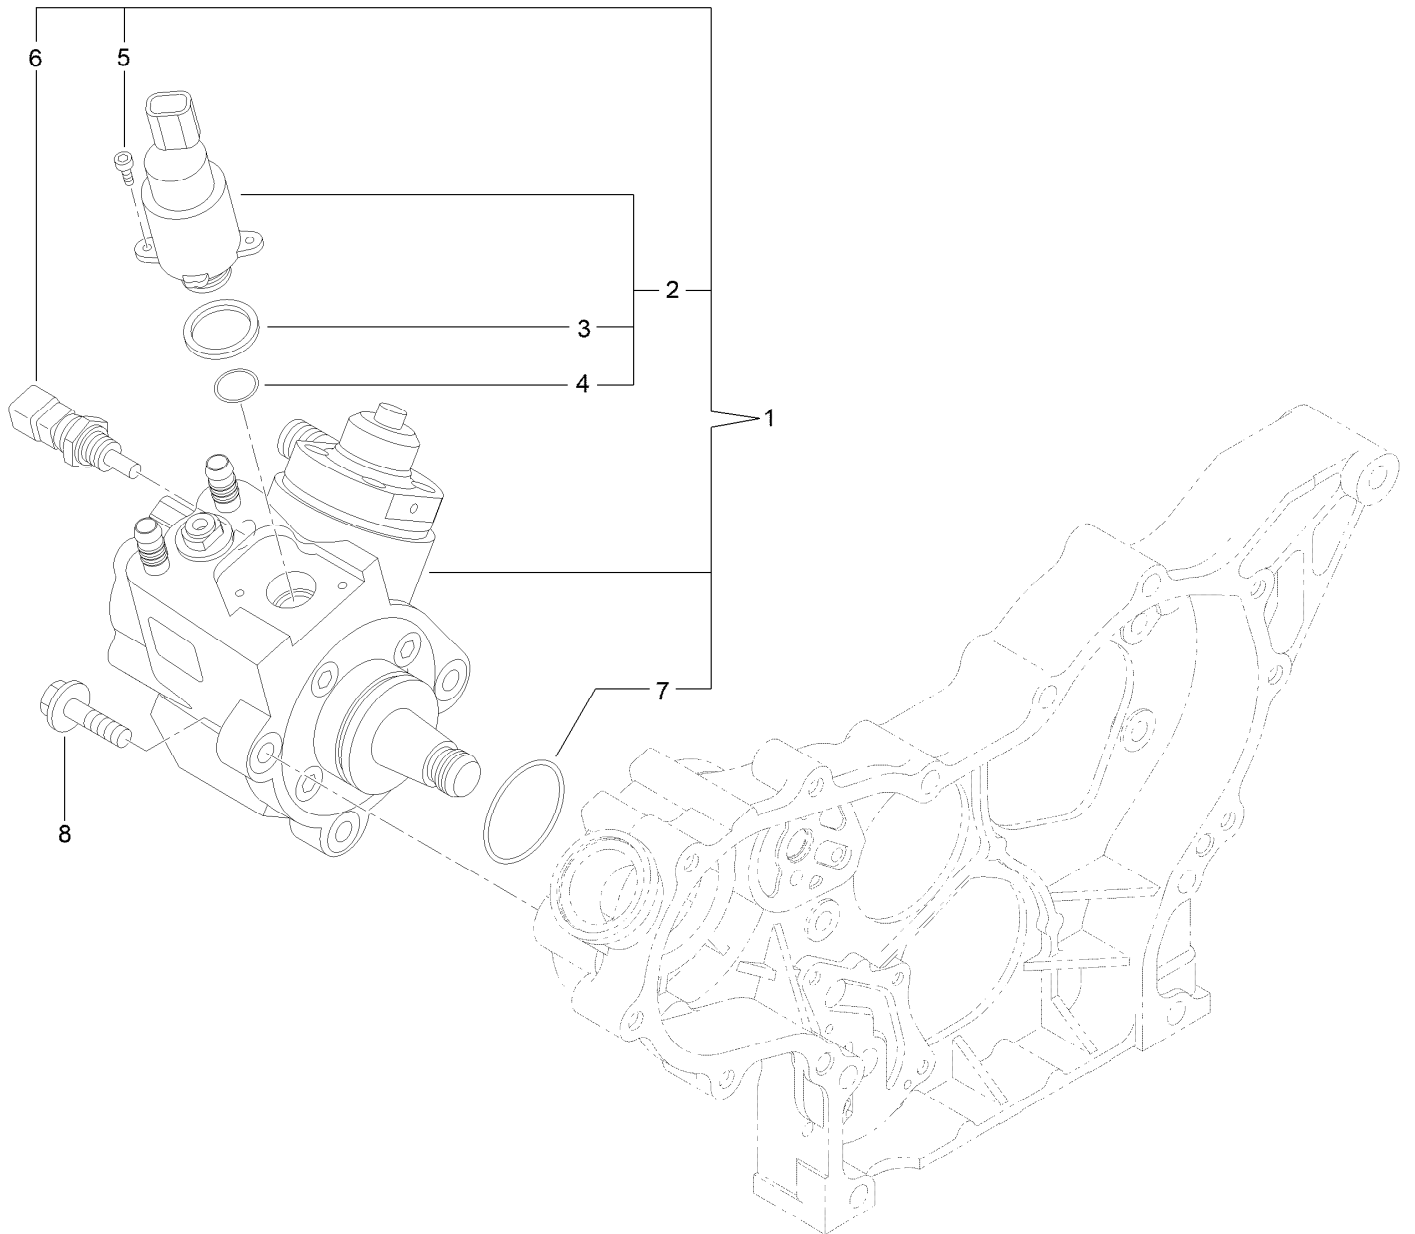

Fuel System Assembly

Fuel System Assembly (continued)

<i>Ref.</i>	<i>Part Number</i>	<i>Qty.</i>	<i>Description</i>	<i>Ref.</i>	<i>Part Number</i>	<i>Qty.</i>	<i>Description</i>
1	127-3073	1	Fuel Pump ASM	5	131-2107	2	Bolt
2	131-2103	1	Valve ASM	6	131-2108	1	Sensor-Temperature
3	131-2105	3	Ring-Sealing	7	127-3074	1	O-Ring
4	131-2106	1	O-Ring	8	125-7216	3	Bolt