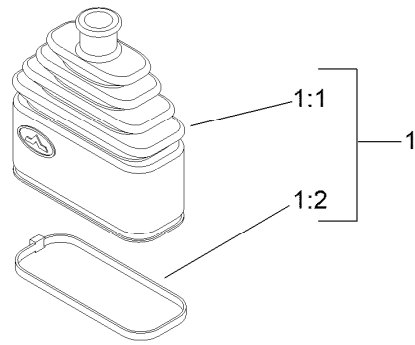

Console Assembly (continued)

<i>Ref.</i>	<i>Part Number</i>	<i>Qty.</i>	<i>Description</i>	<i>Ref.</i>	<i>Part Number</i>	<i>Qty.</i>	<i>Description</i>
1	51-2070	1	Nut	24	112-3324	1	Switch-Horn
2	144-0757	1	Shaft-Control	25	112-3313	1	Nut-Weatherproof
3	139-4736	1	Handle-Joystick,	26	100-1535	1	Switch-Rocker,
4	AU8EO24121	1	Cup-Holder				(On)-Off-(On)
5	130-5321	1	Plate-Control	27	122-2719	1	Switch-Rocker,
5:2	131-0708	1	Decal-Control Panel				On-None-(On)
6	145-3279	1	Valve-Control (Traction)	28	138-2415	1	Rod-Interlock
8	112-2620	1	Bar-Reference	29	144-0777	1	Boot
9	138-0791	1	Bar-Reference	30	85-6750	1	Spring-Control
10	130-7723	2	Ball-Traction	31	88-7200	1	Washer-Flat
11	75-5470	2	Spacer-Bearing	32	3290-307	1	Pin-Cotter
12	3296-42	2	Nut-Lock, NI	33	122-1201	1	Module-Display
13	130-7692	1	Handle-Control	34	115-5103	4	Screw-HHF
14	131-9162	1	Handle-Traction	35	104-7201	4	Nut-HF, NI
15	94-6961	4	Screw	36	95-8999	2	Switch-Rocker,
16	3234-5	6	Screw-HHF				On-None-On
17	32144-4	8	Screw-HWH	37	136-9678	3	Switch-Pushbutton
19	140-6061	1	Plate-Controls,	38	99-7420	1	Plug-Hole
21	121-5159	1	Switch-Ignition	39	132-8414	1	Foam-Shield, Heat
21:1	121-5160	1	Nut-Hex	40	132-8415	1	Foam-Shield, Heat
21:2	122-2704	1	Nut-Face, M22 (Plastic)	41	133-0875	2	Rivet-Push
21:3	121-5162	1	Set-Key, Ignition	42	145-4400	1	Bar-Reference
22	131-8388	1	Socket-USB				

Control Valve Assembly No. 145-3279

Parts not listed in
Parts List are not
serviced separately