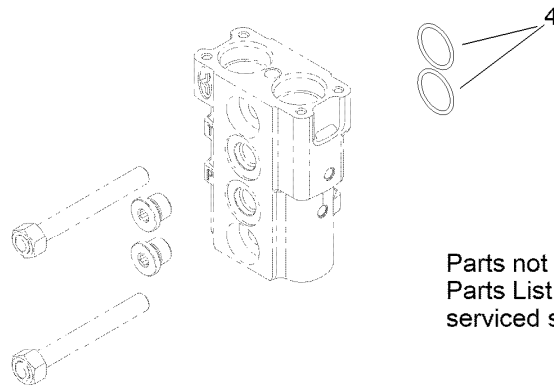

Console Assembly (continued)

<i>Ref.</i>	<i>Part Number</i>	<i>Qty.</i>	<i>Description</i>	<i>Ref.</i>	<i>Part Number</i>	<i>Qty.</i>	<i>Description</i>
1	51-2070	1	Nut	24	112-3324	1	Switch-Horn
2	144-0757	1	Shaft-Control	25	112-3313	1	Nut-Weatherproof
3	139-4736	1	Handle-Joystick,	26	100-1535	1	Switch-Rocker,
4	AU8EO24121	1	Cup-Holder				(On)-Off-(On)
5	130-5321	1	Plate-Control	27	122-2719	1	Switch-Rocker,
5:2	131-0708	1	Decal-Control Panel				On-None-(On)
6	145-3279	1	Valve-Control (Traction)	28	138-2415	1	Rod-Interlock
8	112-2620	1	Bar-Reference	29	144-0777	1	Boot
9	138-0791	1	Bar-Reference	30	85-6750	1	Spring-Control
10	130-7723	2	Ball-Traction	31	88-7200	1	Washer-Flat
11	75-5470	2	Spacer-Bearing	32	3290-307	1	Pin-Cotter
12	3296-42	2	Nut-Lock, NI	33	122-1201	1	Module-Display
13	130-7692	1	Handle-Control	34	115-5103	4	Screw-HHF
14	131-9162	1	Handle-Traction	35	104-7201	4	Nut-HF, NI
15	94-6961	4	Screw	36	95-8999	2	Switch-Rocker,
16	3234-5	6	Screw-HHF				On-None-On
17	32144-4	8	Screw-HWH	37	136-9678	3	Switch-Pushbutton
19	140-6061	1	Plate-Controls,	38	99-7420	1	Plug-Hole
21	121-5159	1	Switch-Ignition	39	132-8414	1	Foam-Shield, Heat
21:1	121-5160	1	Nut-Hex	40	132-8415	1	Foam-Shield, Heat
21:2	122-2704	1	Nut-Face, M22 (Plastic)	41	133-0875	2	Rivet-Push
21:3	121-5162	1	Set-Key, Ignition	42	145-4400	1	Bar-Reference
22	131-8388	1	Socket-USB				

Control Valve Assembly No. 145-3279

Parts not listed in
Parts List are not
serviced separately