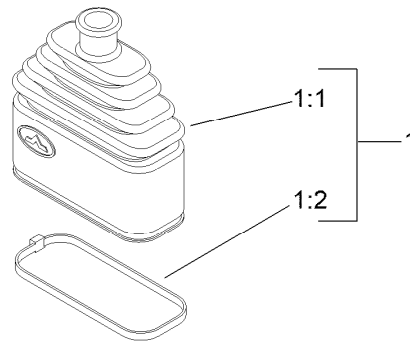

Console Assembly (continued)

<i>Ref.</i>	<i>Part Number</i>	<i>Qty.</i>	<i>Description</i>	<i>Ref.</i>	<i>Part Number</i>	<i>Qty.</i>	<i>Description</i>
1	51-2070	1	Nut	24	112-3324	1	Switch-Horn
2	144-0757	1	Shaft-Control	25	112-3313	1	Nut-Weatherproof
3	139-4736	1	Handle-Joystick,	26	100-1535	1	Switch-Rocker,
4	AU8EO24121	1	Cup-Holder				(On)-Off-(On)
5	130-5321	1	Plate-Control	27	122-2719	1	Switch-Rocker,
5:2	131-0708	1	Decal-Control Panel				On-None-(On)
6	145-3279	1	Valve-Control (Traction)	28	138-2415	1	Rod-Interlock
8	112-2620	1	Bar-Reference	29	144-0777	1	Boot
9	138-0791	1	Bar-Reference	30	85-6750	1	Spring-Control
10	130-7723	2	Ball-Traction	31	88-7200	1	Washer-Flat
11	75-5470	2	Spacer-Bearing	32	3290-307	1	Pin-Cotter
12	3296-42	2	Nut-Lock, NI	33	122-1201	1	Module-Display
13	130-7692	1	Handle-Control	34	115-5103	4	Screw-HHF
14	131-9162	1	Handle-Traction	35	104-7201	4	Nut-HF, NI
15	94-6961	4	Screw	36	95-8999	2	Switch-Rocker,
16	3234-5	6	Screw-HHF				On-None-On
17	32144-4	8	Screw-HWH	37	136-9678	3	Switch-Pushbutton
19	140-6061	1	Plate-Controls,	38	99-7420	1	Plug-Hole
21	121-5159	1	Switch-Ignition	39	132-8414	1	Foam-Shield, Heat
21:1	121-5160	1	Nut-Hex	40	132-8415	1	Foam-Shield, Heat
21:2	122-2704	1	Nut-Face, M22 (Plastic)	41	133-0875	2	Rivet-Push
21:3	121-5162	1	Set-Key, Ignition	42	145-4400	1	Bar-Reference
22	131-8388	1	Socket-USB				

Control Valve Assembly No. 145-3279

Parts not listed in
Parts List are not
serviced separately