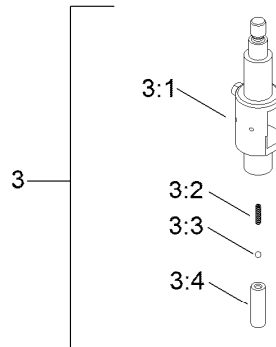

● Not illustrated

Console Assembly

Console Assembly (continued)

<i>Ref.</i>	<i>Part Number</i>	<i>Qty.</i>	<i>Description</i>	<i>Ref.</i>	<i>Part Number</i>	<i>Qty.</i>	<i>Description</i>
1	51-2070	1	Nut	24	112-3324	1	Switch-Horn
2	144-0757	1	Shaft-Control	25	112-3313	1	Nut-Weatherproof
3	139-4736	1	Handle-Joystick,	26	100-1535	1	Switch-Rocker,
4	AU8EO24121	1	Cup-Holder				(On)-Off-(On)
5	130-5321	1	Plate-Control	27	122-2719	1	Switch-Rocker,
5:2	131-0708	1	Decal-Control Panel				On-None-(On)
6	145-3279	1	Valve-Control (Traction)	28	138-2415	1	Rod-Interlock
8	112-2620	1	Bar-Reference	29	144-0777	1	Boot
9	138-0791	1	Bar-Reference	30	85-6750	1	Spring-Control
10	130-7723	2	Ball-Traction	31	88-7200	1	Washer-Flat
11	75-5470	2	Spacer-Bearing	32	3290-307	1	Pin-Cotter
12	3296-42	2	Nut-Lock, NI	33	122-1201	1	Module-Display
13	130-7692	1	Handle-Control	34	115-5103	4	Screw-HHF
14	131-9162	1	Handle-Traction	35	104-7201	4	Nut-HF, NI
15	94-6961	4	Screw	36	95-8999	2	Switch-Rocker,
16	3234-5	6	Screw-HHF				On-None-On
17	32144-4	8	Screw-HWH	37	136-9678	3	Switch-Pushbutton
19	140-6061	1	Plate-Controls,	38	99-7420	1	Plug-Hole
21	121-5159	1	Switch-Ignition	39	132-8414	1	Foam-Shield, Heat
21:1	121-5160	1	Nut-Hex	40	132-8415	1	Foam-Shield, Heat
21:2	122-2704	1	Nut-Face, M22 (Plastic)	41	133-0875	2	Rivet-Push
21:3	121-5162	1	Set-Key, Ignition	42	145-4400	1	Bar-Reference
22	131-8388	1	Socket-USB				

Control Valve Assembly No. 145-3279

Parts not listed in
Parts List are not
serviced separately

Control Valve Assembly No. 145-3279 (continued)

<i>Ref.</i>	<i>Part Number</i>	<i>Qty.</i>	<i>Description</i>	<i>Ref.</i>	<i>Part Number</i>	<i>Qty.</i>	<i>Description</i>
1	132-6034	2	Bellow Kit	3	132-6037	2	Switch Holder Lever Kit
1:1		1	Bellow-Rubber ●	3:1		1	Lever-Holder, Switch ●
1:2		1	Tie-Cable ●	3:2		1	Spring-Return ●
2	132-6036	2	Fulcrum Kit	3:3		1	Sphere ●
2:1		4	Screw ●	3:4		1	Holder-Spring ●
2:2		1	Support Kit ●	4	100-7246	2	O-Ring
2:3		1	Plate-Mounting ●				