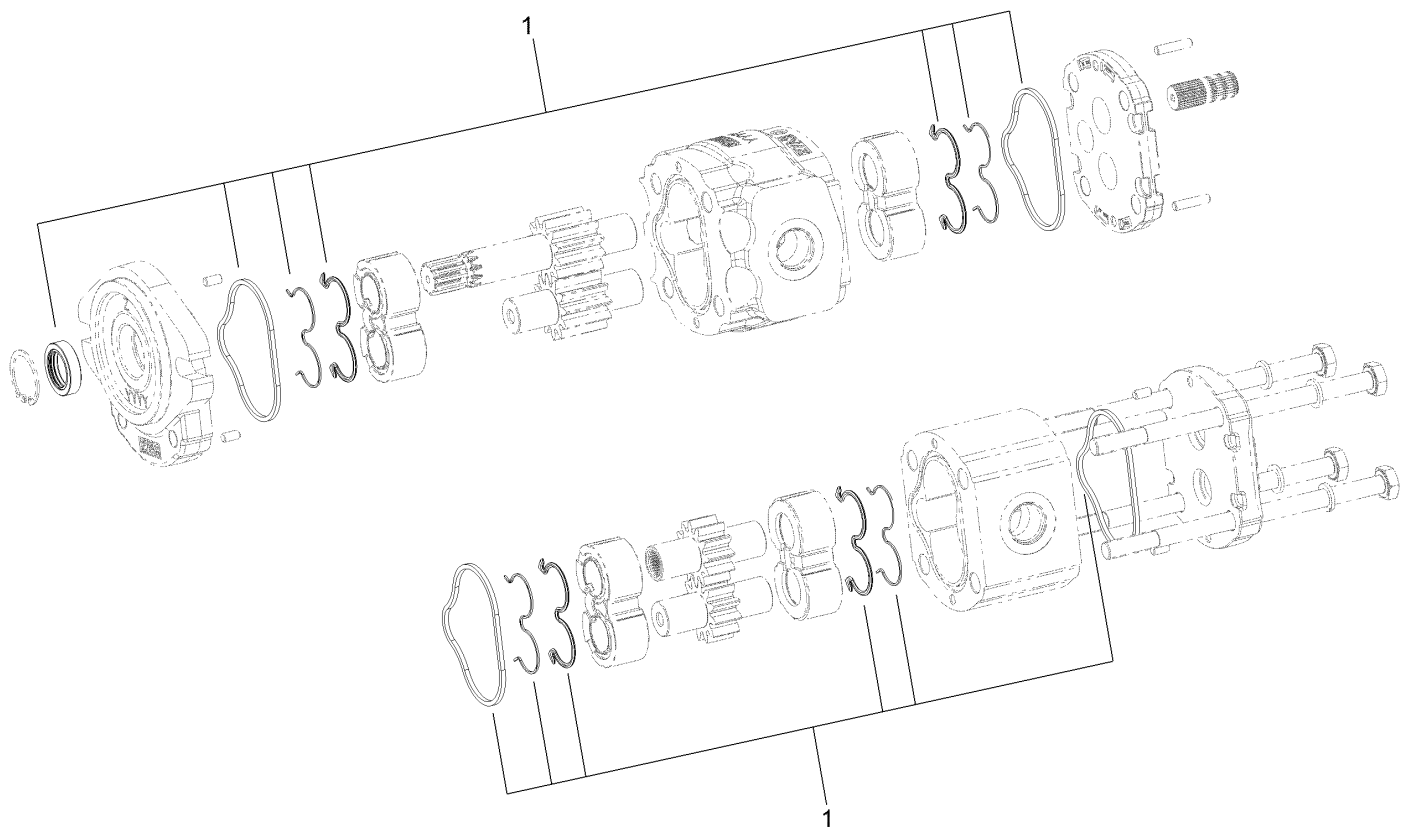

Tandem Pump Assembly No. 139-4733 (continued)

<i>Ref.</i>	<i>Part Number</i>	<i>Qty.</i>	<i>Description</i>	<i>Ref.</i>	<i>Part Number</i>	<i>Qty.</i>	<i>Description</i>
1	139-8742	2	Seal Kit	7	144-7363	1	Bolt Kit
2	132-6042	4	Spacer-Jet	7:1		4	Poclain P/N 4485 ●
3	132-6045	1	Shaft Seal Kit	7:2		1	Poclain P/N 4670 ●
4	132-6047	1	Tandem Connection Pipe Kit	7:3		1	Poclain P/N 4480 ●
5	139-4734	4	Valve-Relief,	8	132-6048	2	Rotating Group Kit
6	140-5300	1	Hardware Kit	9	132-6049	2	HYD Servo Control Kit

● Not serviced separately

Hydraulic Gear Pump Assembly No. 139-4755