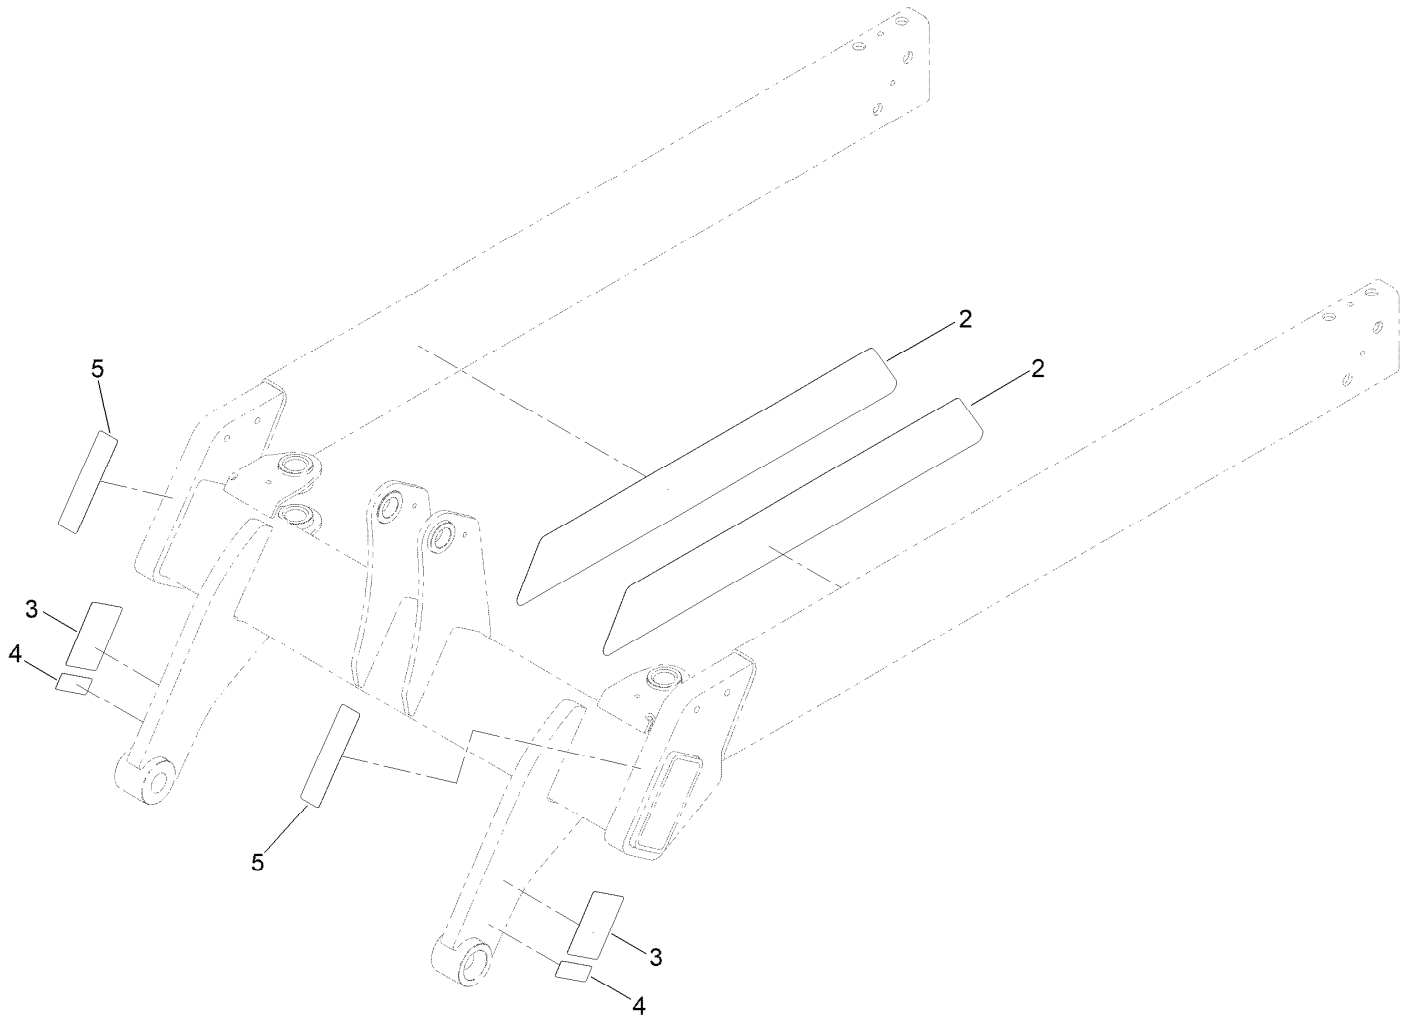

Lower Loader Arm Assembly No. 140-6063

Lower Loader Arm Assembly No. 140-6063 (continued)

<i>Ref.</i>	<i>Part Number</i>	<i>Qty.</i>	<i>Description</i>
2	137-5409	2	Decal-Extension
3	139-1164	2	Decal-Warning

<i>Ref.</i>	<i>Part Number</i>	<i>Qty.</i>	<i>Description</i>
4	120-0625	2	Decal-Warning
5	131-9290	2	Tape-Reflective