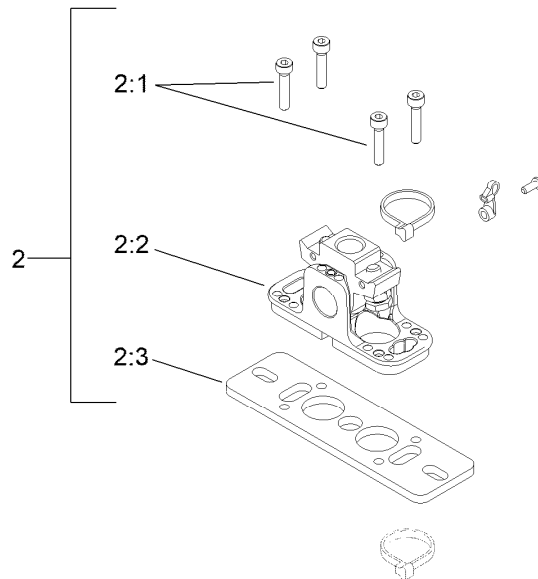

● Not illustrated

Console Assembly

Console Assembly (continued)

<i>Ref.</i>	<i>Part Number</i>	<i>Qty.</i>	<i>Description</i>	<i>Ref.</i>	<i>Part Number</i>	<i>Qty.</i>	<i>Description</i>
1	51-2070	1	Nut	24	112-3324	1	Switch-Horn
2	144-0757	1	Shaft-Control	25	112-3313	1	Nut-Weatherproof
3	139-4736	1	Handle-Joystick,	26	100-1535	1	Switch-Rocker,
4	AU8EO24121	1	Cup-Holder				(On)-Off-(On)
5	130-5321	1	Plate-Control	27	122-2719	1	Switch-Rocker,
5:2	131-0708	1	Decal-Control Panel				On-None-(On)
6	145-3279	1	Valve-Control (Traction)	28	138-2415	1	Rod-Interlock
8	112-2620	1	Bar-Reference	29	144-0777	1	Boot
9	138-0791	1	Bar-Reference	30	85-6750	1	Spring-Control
10	130-7723	2	Ball-Traction	31	88-7200	1	Washer-Flat
11	75-5470	2	Spacer-Bearing	32	3290-307	1	Pin-Cotter
12	3296-42	2	Nut-Lock, NI	33	122-1201	1	Module-Display
13	130-7692	1	Handle-Control	34	115-5103	4	Screw-HHF
14	131-9162	1	Handle-Traction	35	104-7201	4	Nut-HF, NI
15	94-6961	4	Screw	36	95-8999	2	Switch-Rocker,
16	3234-5	6	Screw-HHF				On-None-On
17	32144-4	8	Screw-HWH	37	136-9678	3	Switch-Pushbutton
19	140-6061	1	Plate-Controls,	38	99-7420	1	Plug-Hole
21	121-5159	1	Switch-Ignition	39	132-8414	1	Foam-Shield, Heat
21:1	121-5160	1	Nut-Hex	40	132-8415	1	Foam-Shield, Heat
21:2	122-2704	1	Nut-Face, M22 (Plastic)	41	133-0875	2	Rivet-Push
21:3	121-5162	1	Set-Key, Ignition	42	145-4400	1	Bar-Reference
22	131-8388	1	Socket-USB				

Control Valve Assembly No. 145-3279

Parts not listed in
Parts List are not
serviced separately

Control Valve Assembly No. 145-3279 (continued)

<i>Ref.</i>	<i>Part Number</i>	<i>Qty.</i>	<i>Description</i>	<i>Ref.</i>	<i>Part Number</i>	<i>Qty.</i>	<i>Description</i>
1	132-6034	2	Bellow Kit	3	132-6037	2	Switch Holder Lever Kit
1:1		1	Bellow-Rubber ●	3:1		1	Lever-Holder, Switch ●
1:2		1	Tie-Cable ●	3:2		1	Spring-Return ●
2	132-6036	2	Fulcrum Kit	3:3		1	Sphere ●
2:1		4	Screw ●	3:4		1	Holder-Spring ●
2:2		1	Support Kit ●	4	100-7246	2	O-Ring
2:3		1	Plate-Mounting ●				