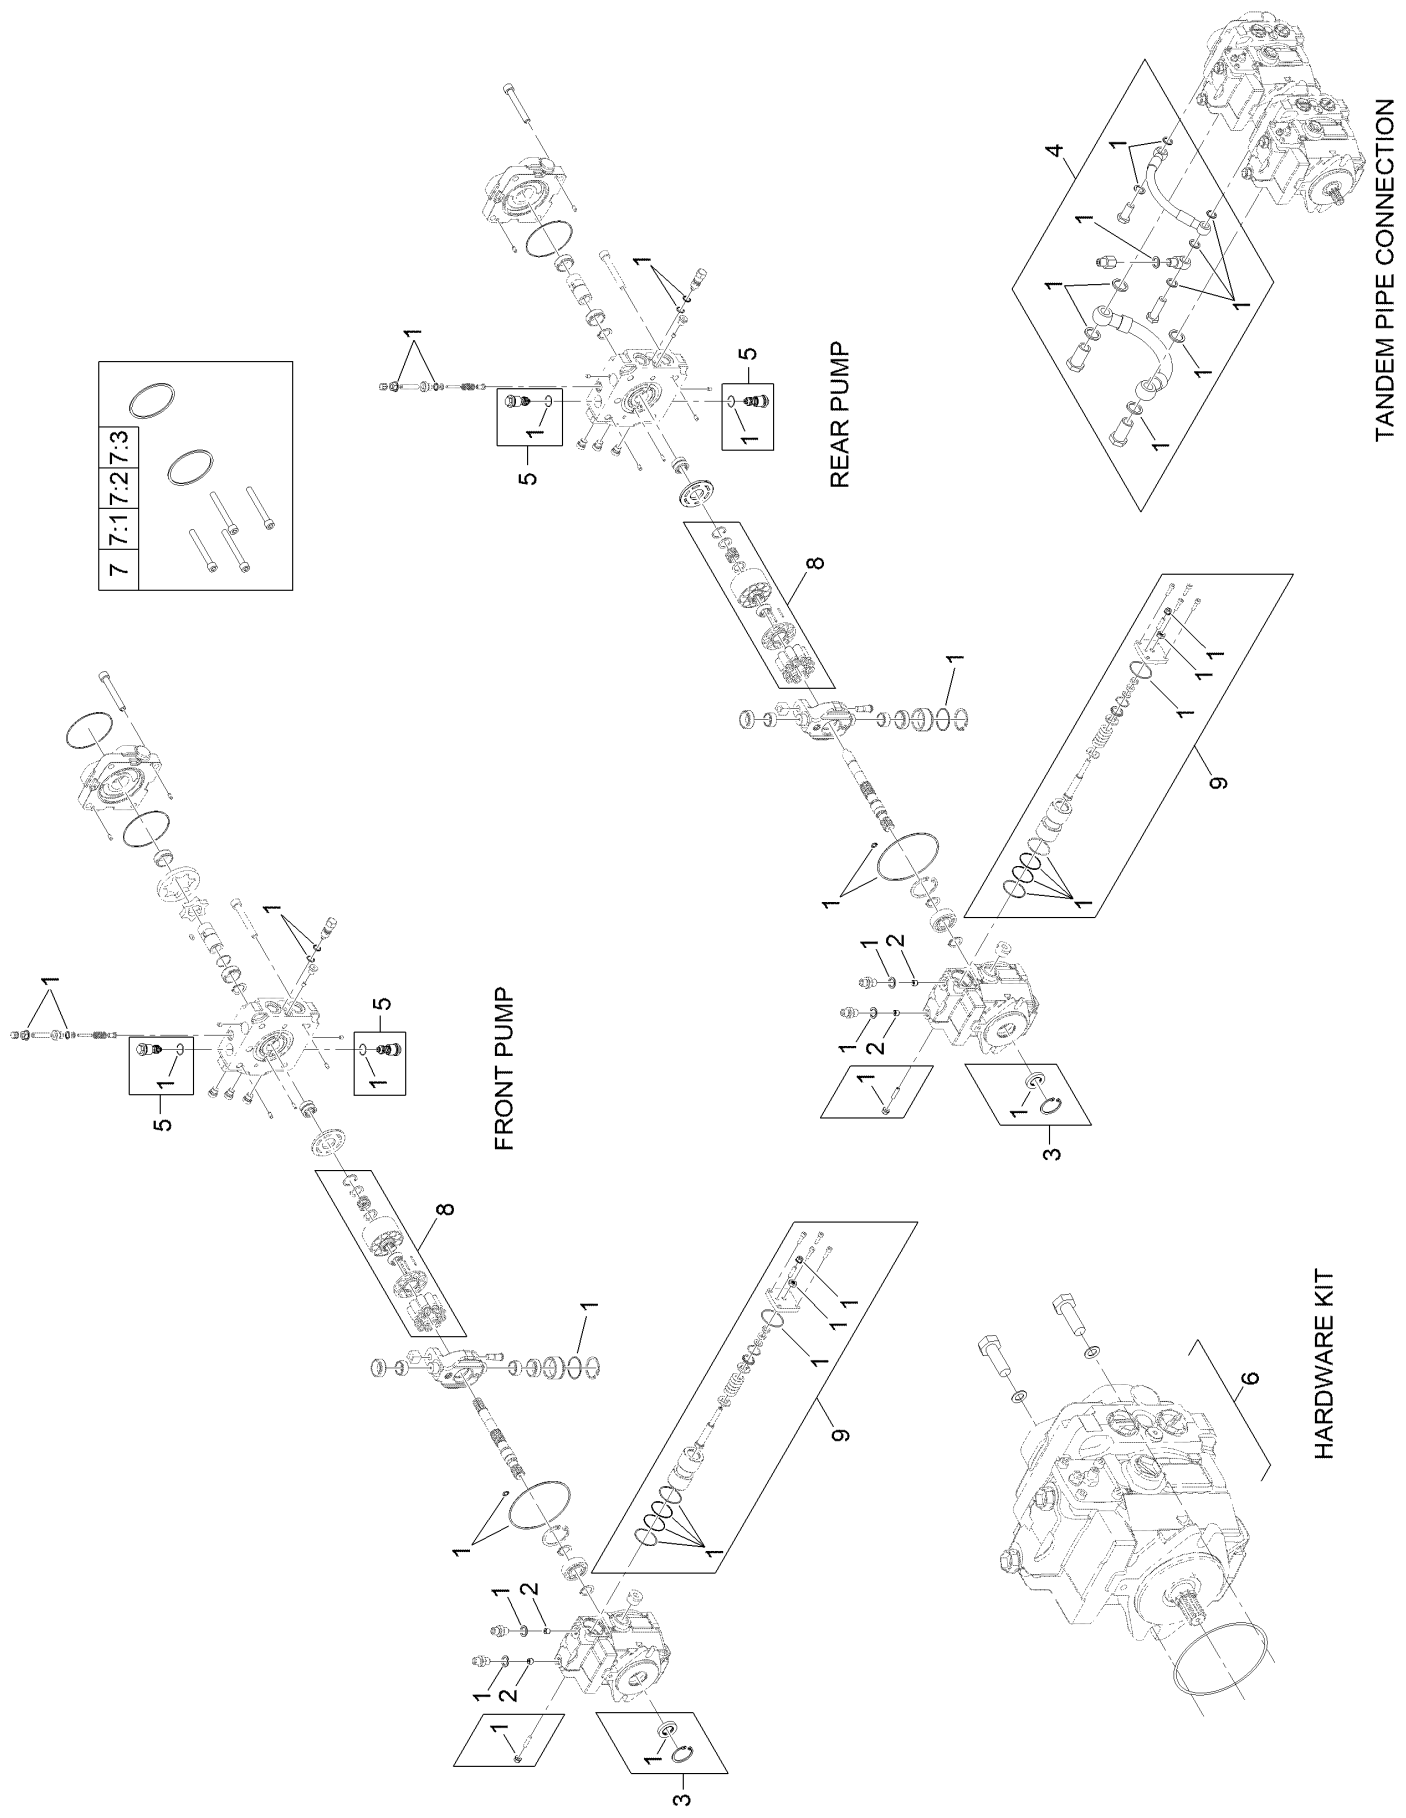

Tandem Pump Hydraulic Assembly (continued)

<i>Ref.</i>	<i>Part Number</i>	<i>Qty.</i>	<i>Description</i>	<i>Ref.</i>	<i>Part Number</i>	<i>Qty.</i>	<i>Description</i>
1	139-4733	1	Pump-Tandem	13	105-4347	1	Hose-HYD
2	340-14	3	Fitting-HYD, 45 DEG	14	340-17	2	Fitting-Elbow, 90 DEG
2:1	237-65	1	O-Ring	14:1	237-65	1	O-Ring
2:2	237-80	1	O-Ring	14:2	237-80	1	O-Ring
3	139-4755	1	Gear Pump ASM	15	140-4461	1	HYD Hose ASM
4	33105-020	2	Screw-HHF	16	140-4468	1	HYD Hose ASM
5	340-101	4	Fitting-HYD, 45 DEG	17	140-4486	1	Guide-Hose
5:1	237-30	1	O-Ring	18	340-109	1	Fitting-Tee
5:2	237-79	1	O-Ring	18:1	237-79	1	O-Ring
6	340-7	4	Fitting-Straight	18:2	237-30	2	O-Ring
6:1	237-65	1	O-Ring	19	94-6031	1	Elbow-90
6:2	237-80	1	O-Ring	19:1	237-30	1	O-Ring
7	340-4	2	Fitting-Straight	20	133-9682	4	Screw-Hfh
7:1	237-30	1	O-Ring	21	AU100416	2	Screw-Hfh
7:2	237-79	1	O-Ring	22	353-949	1	O-Ring
8	140-4450	1	HYD Hose ASM	23	340-93	1	Tee-Adapter
9	140-4451	1	HYD Hose ASM	23:1	237-65	2	O-Ring
10	140-5977	1	HYD Hose ASM	23:2	237-80	1	O-Ring
11	140-5978	1	HYD Hose ASM	24	86-5860	1	Nipple
12	140-4483	1	HYD Hose ASM	25	107-3154	6	Nut-Push

Tandem Pump Assembly No. 139-4733