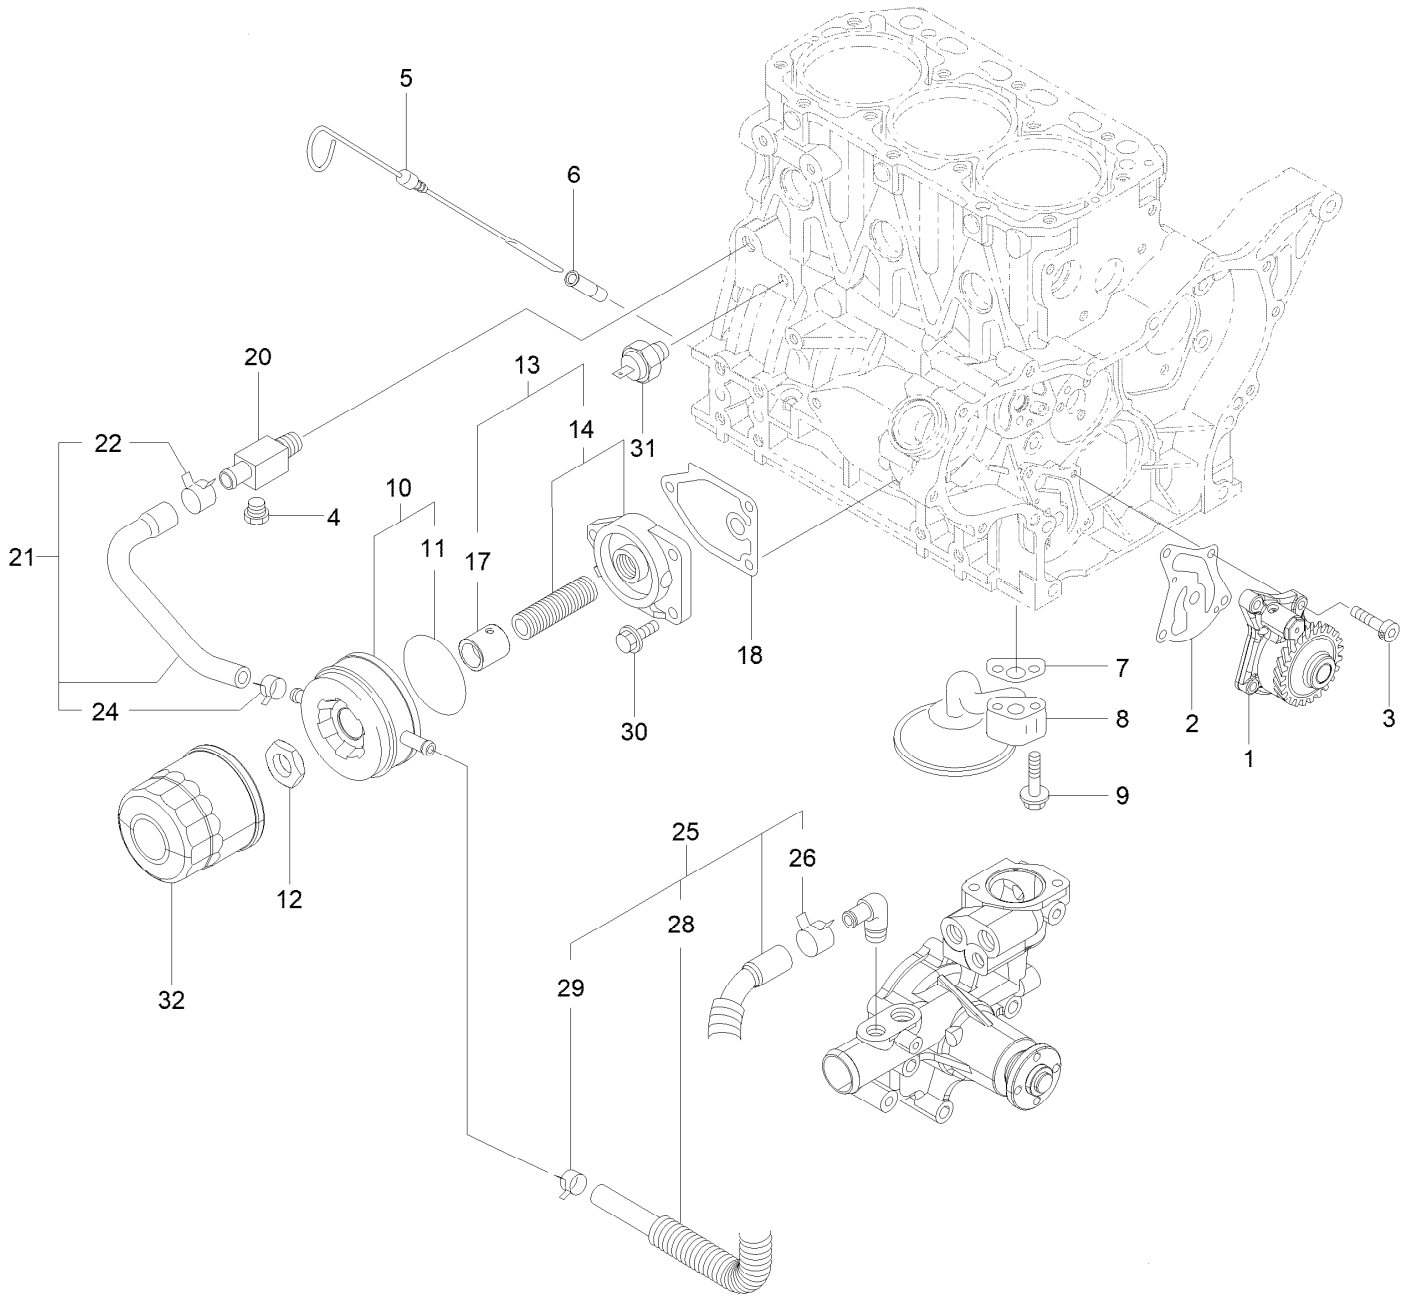

Lubrication and Oil System Assembly

Lubrication and Oil System Assembly (continued)

<i>Ref.</i>	<i>Part Number</i>	<i>Qty.</i>	<i>Description</i>	<i>Ref.</i>	<i>Part Number</i>	<i>Qty.</i>	<i>Description</i>
1	127-4753	1	Oil Pump ASM	17	135-4022	1	Collar-Cooler, Oil
2	127-3004	1	Gasket	18	125-7024	1	Gasket
3	125-7232	4	Bolt	20	125-6990	1	Joint
4	125-7171	1	Plug-Drain	21	125-7078	1	Pipe ASM
5	125-6987	1	Dipstick	22	125-7162	1	Clip
6	125-6954	1	Guide-Dipstick	24	125-7191	1	Clamp-Hose
7	125-7022	1	Gasket	25	127-3804	1	Pipe ASM
8	127-3803	1	Pipe ASM	26	125-7162	1	Clip
9	125-7217	2	Bolt	28	127-3805	1	Tube
10	135-4018	1	Oil Cooler ASM	29	125-7191	1	Clamp-Hose
11	135-4019	1	Packing-Oil Cooler	30	125-7595	3	Bolt
12	135-4020	1	Nut	31	125-6918	1	Switch-Oil
13	135-4021	1	Lo Filter Bracket ASM	32	125-7025	1	Filter-Engine, Oil
14	125-6989	1	Bracket ASM