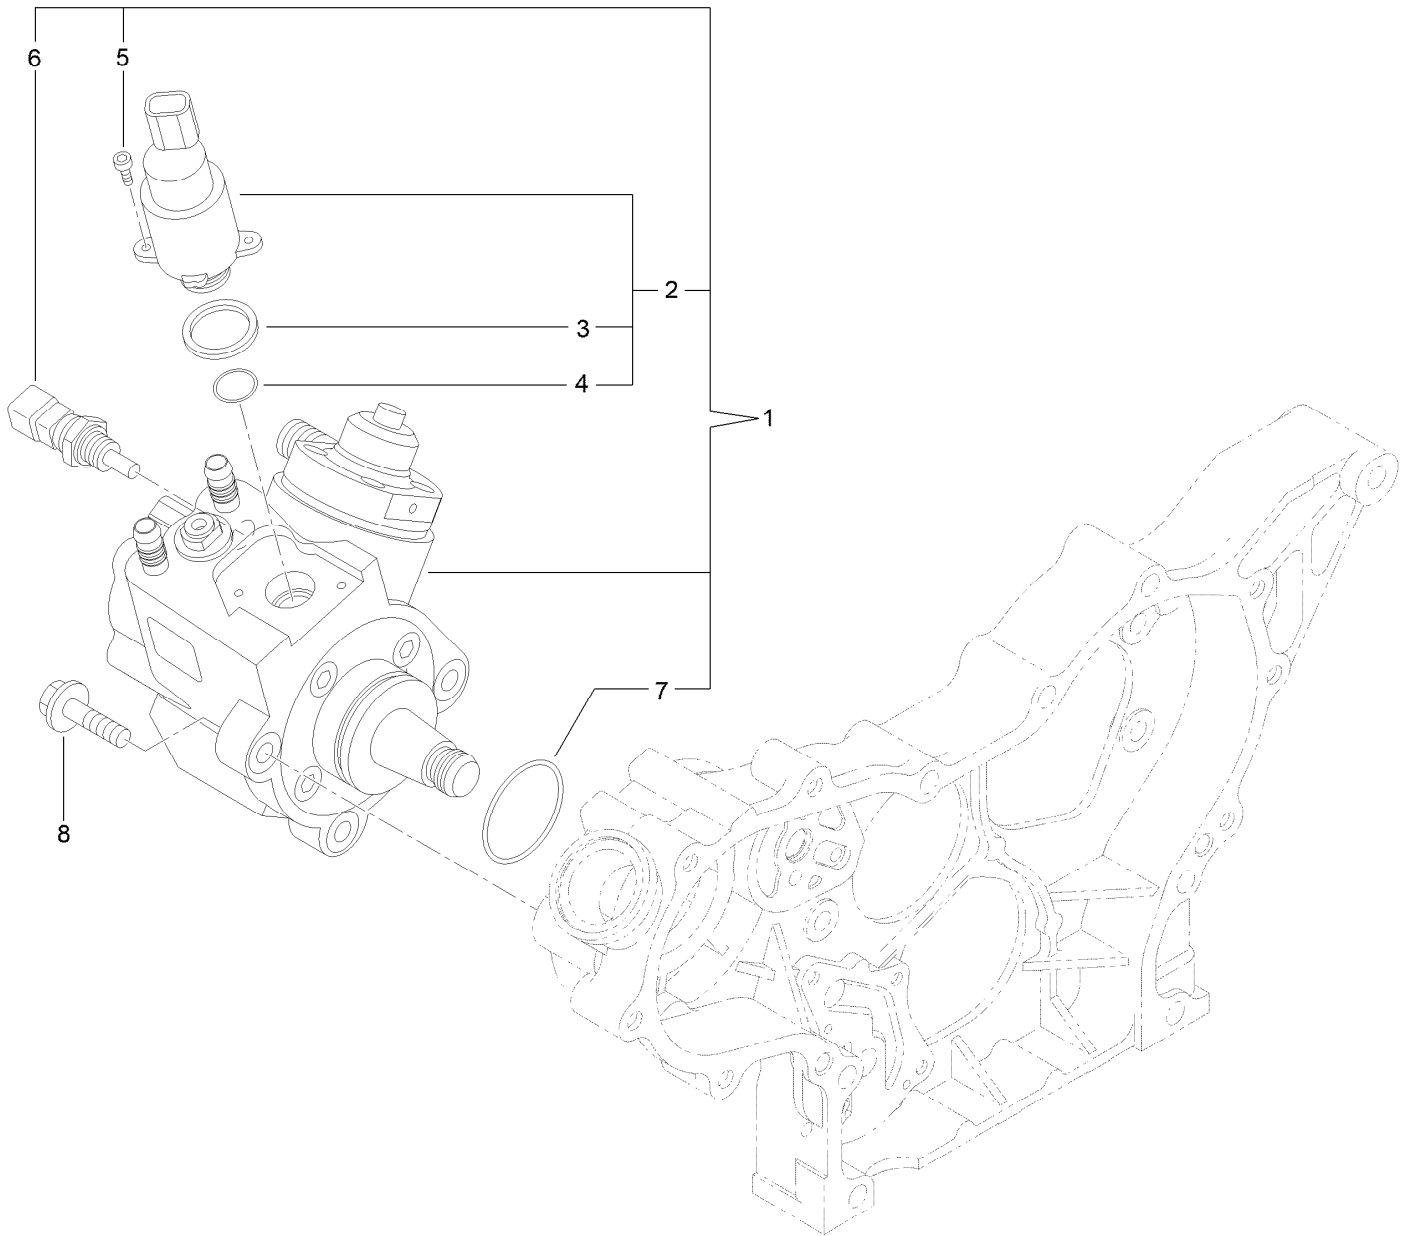

Fuel System Assembly

Fuel System Assembly (continued)

<i>Ref.</i>	<i>Part Number</i>	<i>Qty.</i>	<i>Description</i>	<i>Ref.</i>	<i>Part Number</i>	<i>Qty.</i>	<i>Description</i>
1	127-3073	1	Fuel Pump ASM	5	131-2107	2	Bolt
2	131-2103	1	Valve ASM	6	131-2108	1	Sensor-Temperature
3	131-2105	3	Ring-Sealing	7	127-3074	1	O-Ring
4	131-2106	1	O-Ring	8	125-7216	3	Bolt