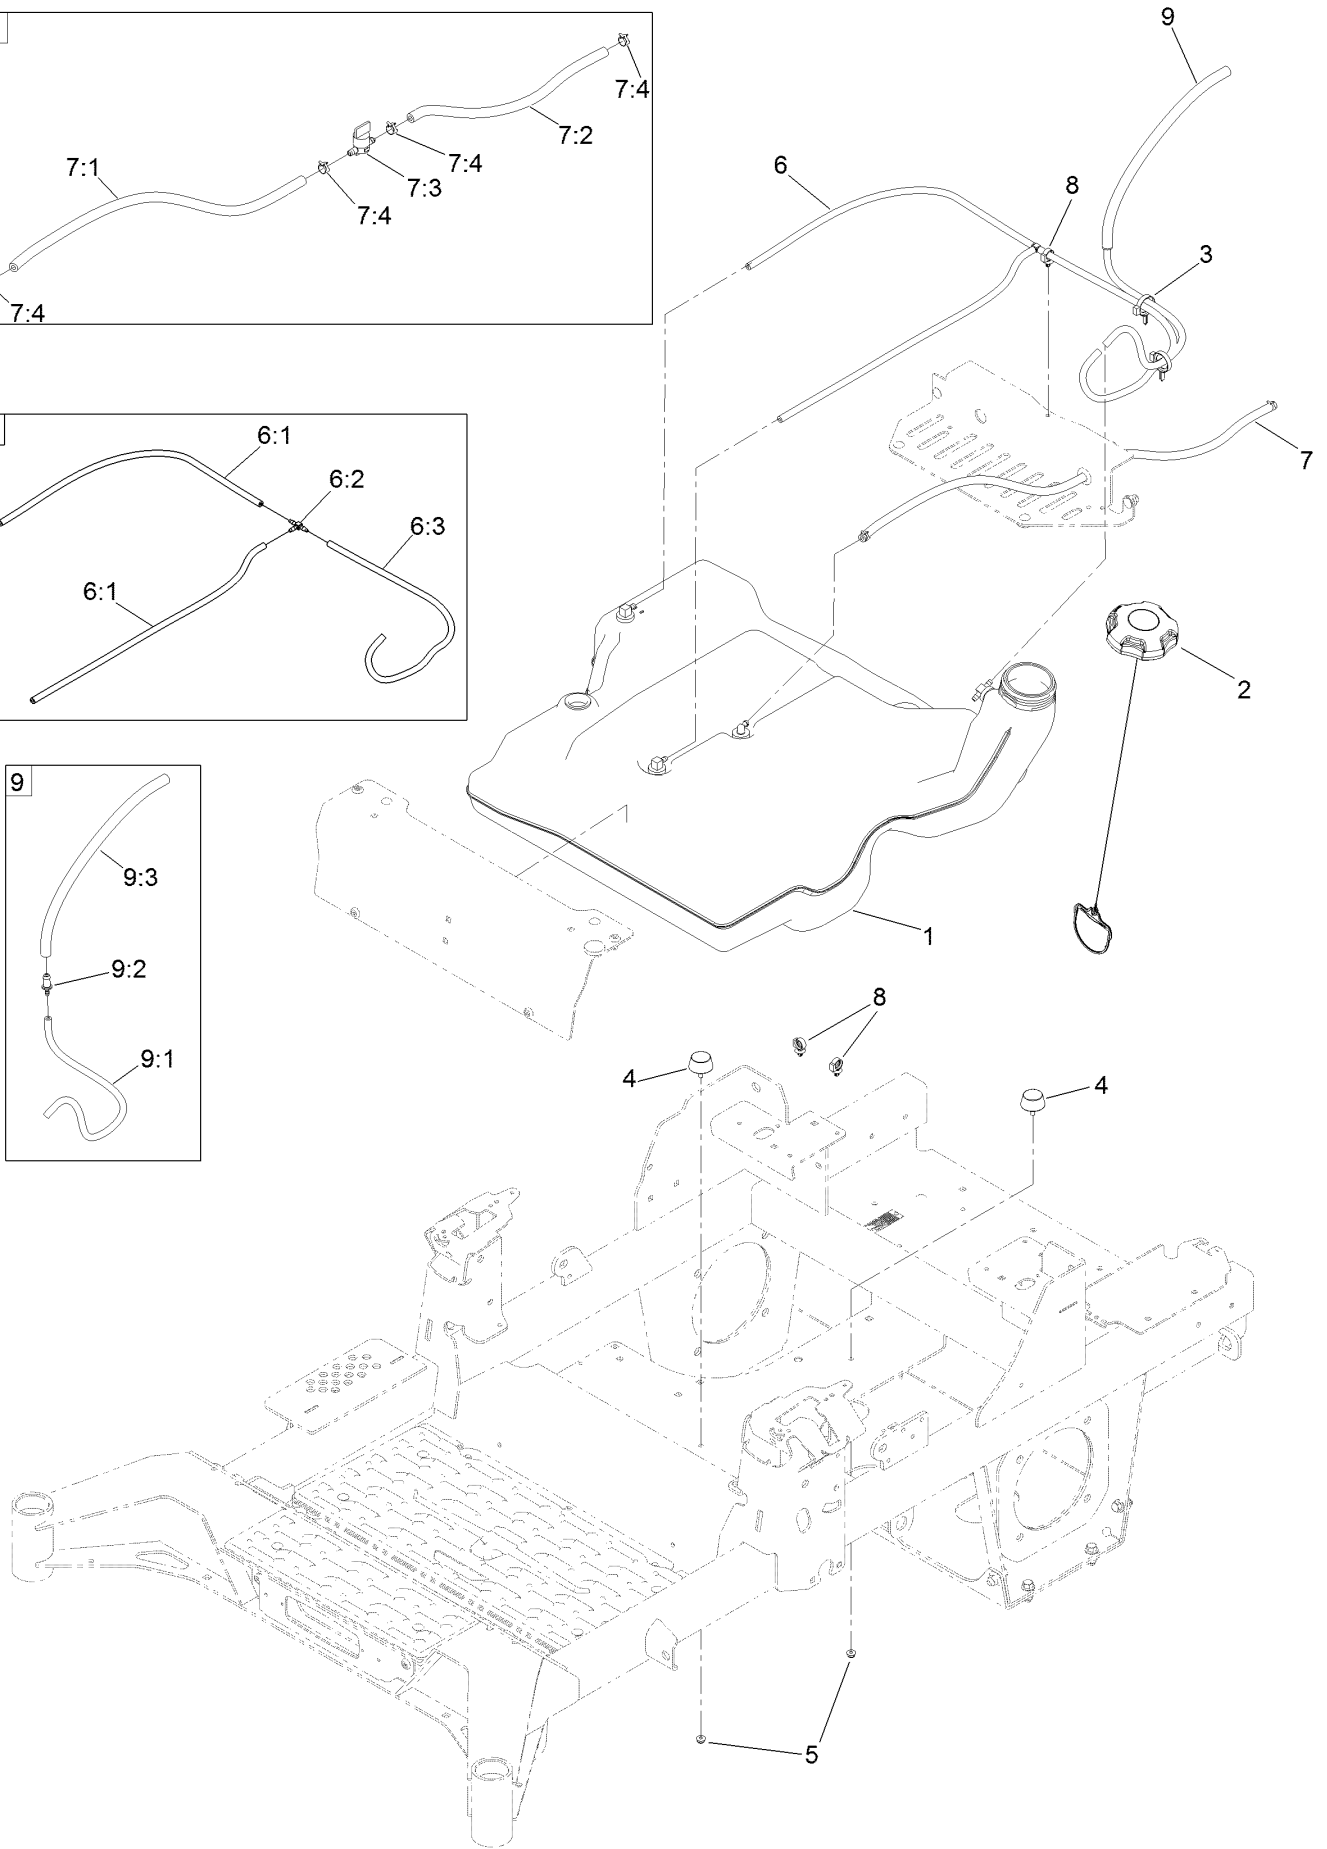

Throttle Cable and Guard Assembly (continued)

<i>Ref.</i>	<i>Part Number</i>	<i>Qty.</i>	<i>Description</i>	<i>Ref.</i>	<i>Part Number</i>	<i>Qty.</i>	<i>Description</i>
1	139-6719-03	1	Guard-Muffler [black]	41	138-9753	6	Screw
2	144-2637	1	Rear Guard ASM	44	139-6734	1	Cable-Control, Throttle
3	144-6551-01	1	Console-RH	45	1-603175	1	Knob-Ball
4	144-2638-01	1	Console-LH	46	105-8278	1	Decal
6	140-4867	1	RH Cover ASM	48	87-6620	4	Screw-Tph Thd Form
6:2	99-8936	1	Decal-Control, Motion	49	126-9939	1	Decal-Fill, Fuel
7	140-4866	1	LH Cover ASM	50	140-7987	1	Decal-4000 Series, RH
7:2	99-8936	1	Decal-Control, Motion	51	140-7979	1	Side Pod, LH
11	1-807513	2	Bolt-CARR	52	140-7980	1	Side Pod, RH
12	3296-2	2	Nut-Lock, NI	53	140-7968	1	Cup Holder
24	3230-22	2	Screw-CARR	54	3230-18	4	Screw-CARR
25	104-8300	16	Nut-HF, NI	55	140-7996-03	1	Plate-Cover, LH Front
27	126-6267	4	Screw-TTH	58	140-7998-03	1	Plate-Cover, RH Front
30	126-6268	6	Screw-TTH	60	130-8451	4	Rivet-Trifold
32	139-1149	1	Decal - 4000 Series, LH	61	120-7950	8	Screw-Torx
37	145-6964-01	1	Guard-Rear, LH	62	140-8019	1	Cupholder-RH
38	140-1221-01	1	Guard-Rear, Top	64	1-643267	1	Indicator-LED, Red
39	145-7012	1	RH Rear Guard ASM	66	144-2642	2	Rod-Support, Pod
39:2	133-8062	1	Decal-Spark Arrestor	67	3296-59	4	Nut-Lock, NI

Fuel System Assembly