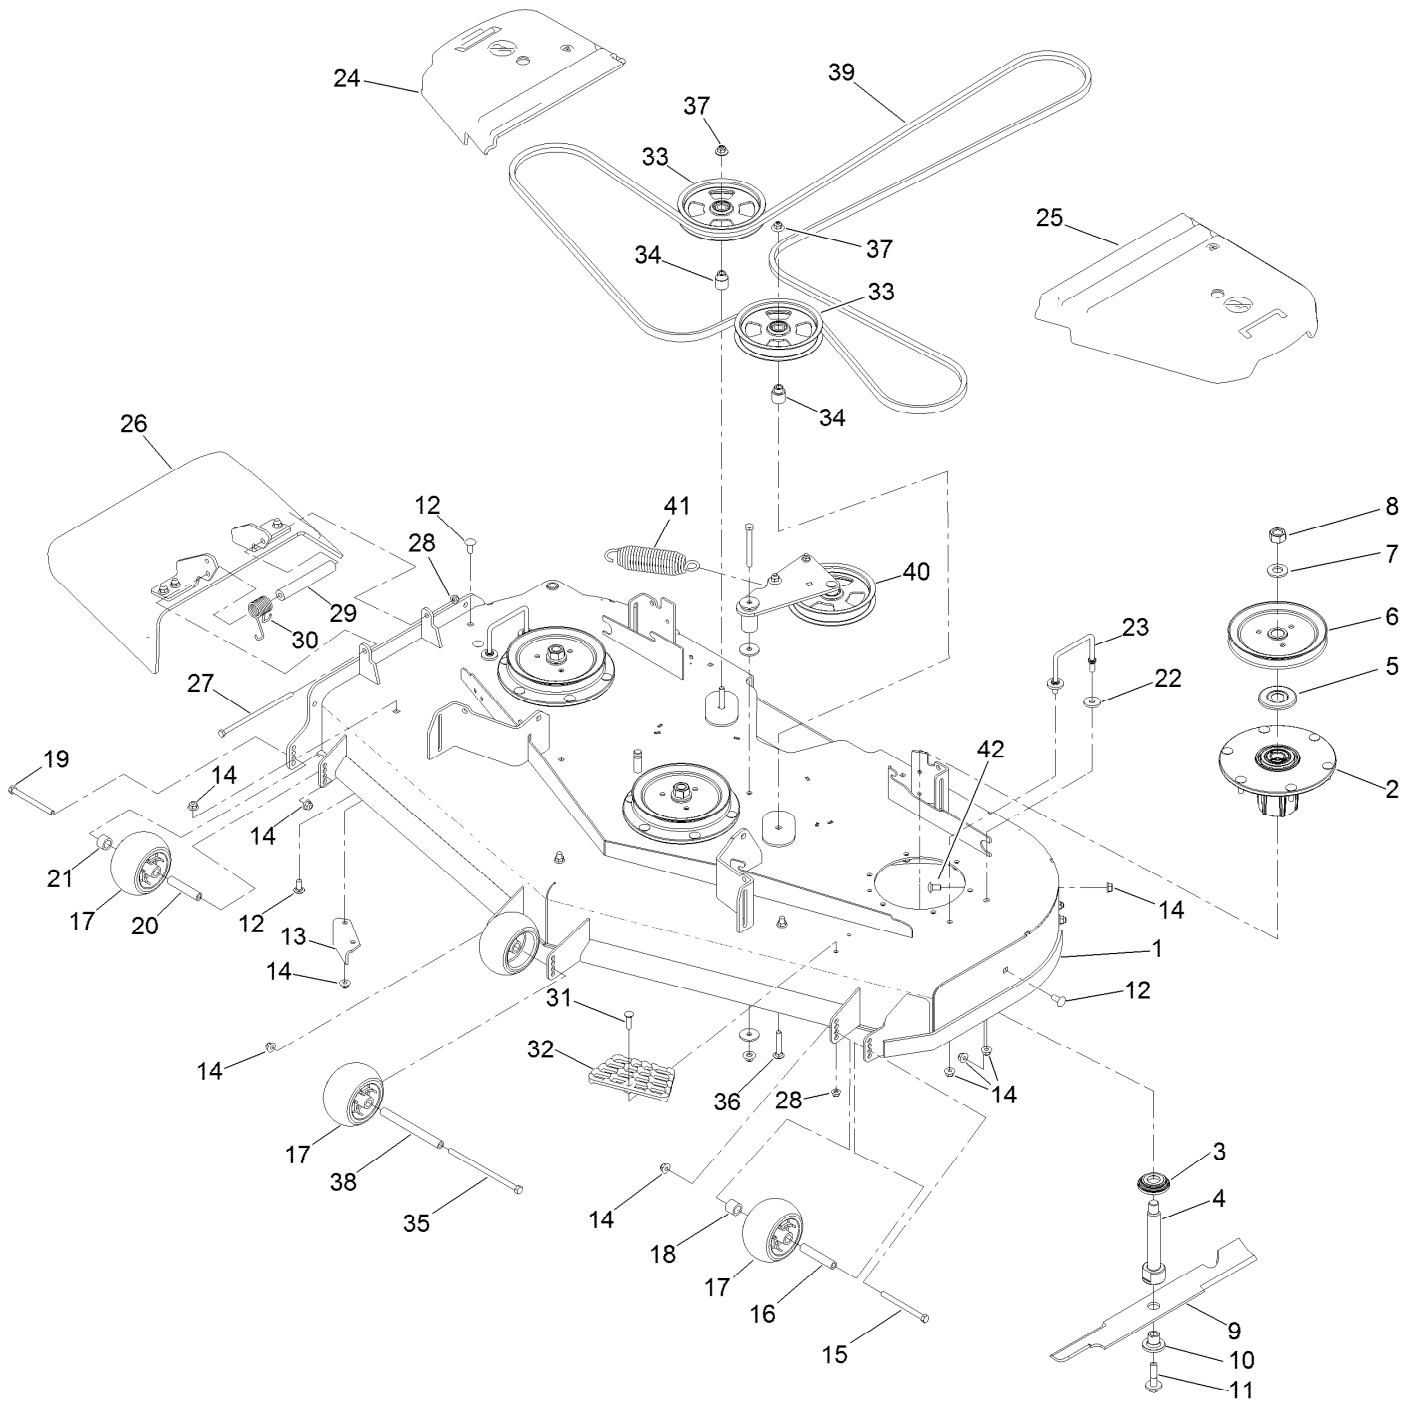

Deck Assembly

Deck Assembly (continued)

<i>Ref.</i>	<i>Part Number</i>	<i>Qty.</i>	<i>Description</i>	<i>Ref.</i>	<i>Part Number</i>	<i>Qty.</i>	<i>Description</i>
1	144-6588	1	Deck Decal ASM	22	1-373034	4	Washer
2	137-9780	3	Spindle ASM	23	109-6982	2	Wireform-Cover
3	137-9784	3	Guard-Bottom	24	116-0094	1	Cover-Belt, RH
4	138-6045	3	Shaft-Spindle	25	109-6938	1	Cover-Belt, LH
5	103-1330	3	Guard-Bearing, Top	26	144-2635	1	Rubber Deflector ASM
6	138-6059	3	Sheave-Drive, Blade	27	322-50	1	Screw-HH
7	103-2802	3	Washer	28	104-8300	2	Nut-HF, NI
8	116-7306	3	Nut-Hex	29	105-4622	1	Spacer
9	140-1240	3	Blade	30	108-4052	1	Spring-Torsion
10	137-9787	3	Bushing-Hex	31	3230-3	1	Screw-CARR
11	109-9220	3	Screw-Sems	32	126-4781-03	1	Step-Deck
12	3231-27	6	Screw-CARR	33	132-9424	2	Pulley-Idler, Flat
13	107-8541-01	1	Baffle-Discharge	34	139-8061	2	Bushing, Idler
14	104-8301	34	Nut-HF, NI	35	108-5388	1	Screw-HH
15	323-23	1	Screw-HH	36	3231-7	2	Screw-CARR
16	98-7912	1	Tube-Spanner	37	109-6658	2	Nut-Flange, NI
17	1-603299	4	Roller-Scalp, Anti	38	98-5967	1	Spacer-Wheel
18	98-7913	1	Tube-Spacer	39	144-0357	1	Belt-V
19	323-17	1	Screw-HH	40	139-1087	1	Idler Arm ASM
20	133-2129	1	Tube-Shafting	41	116-6317	1	Spring-Extension
21	133-2128	1	Tube-Spacer	42	3231-21	3	Screw-CARR