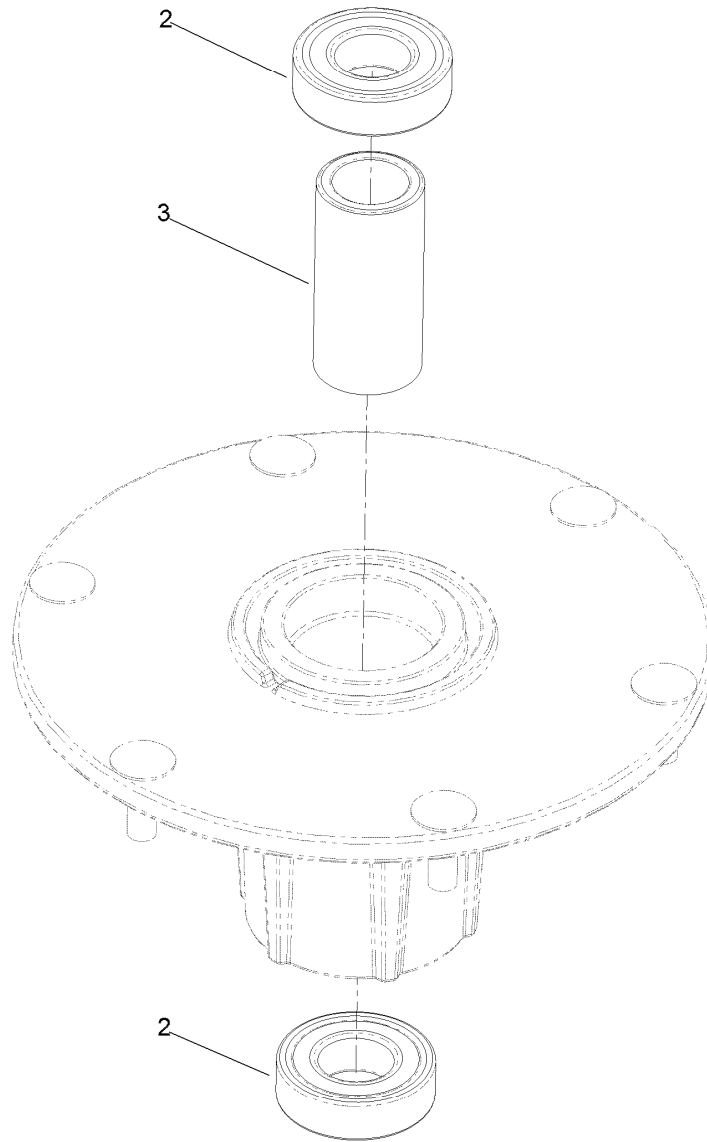

Spindle Assembly No. 137-9780

<i>Ref.</i>	<i>Part Number</i>	<i>Qty.</i>	<i>Description</i>
2	116-0720	2	Bearing-Ball
3	138-6042	1	Spacer-Bearing