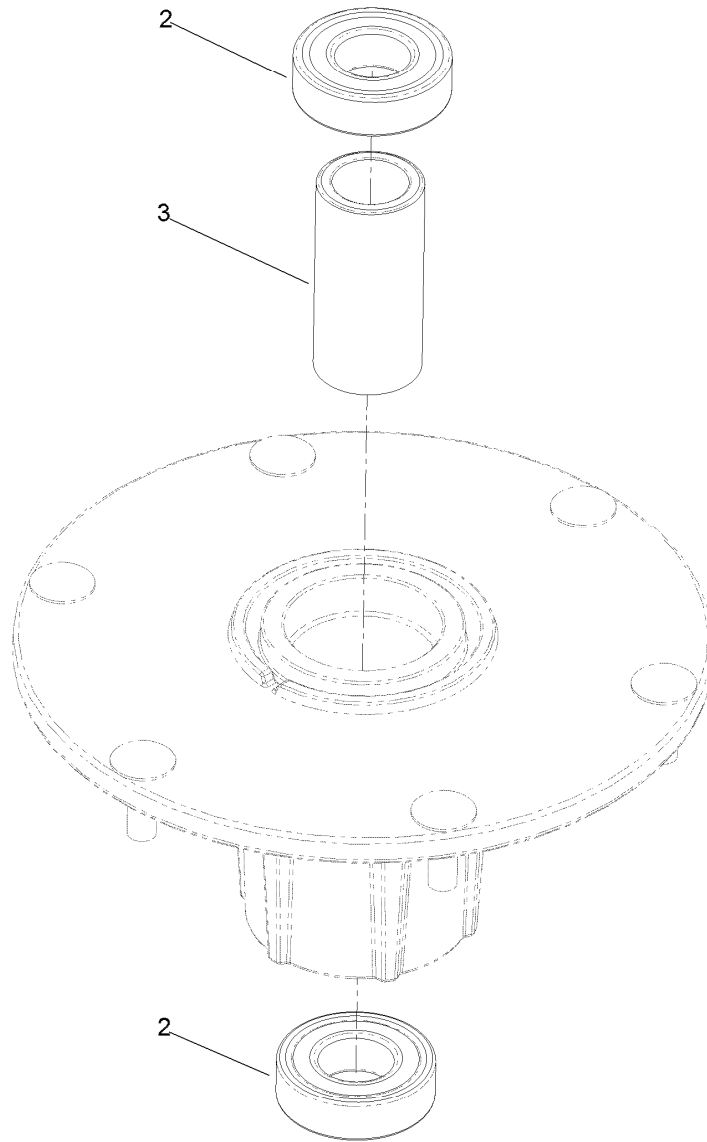

Spindle Assembly No. 137-9780 (continued)