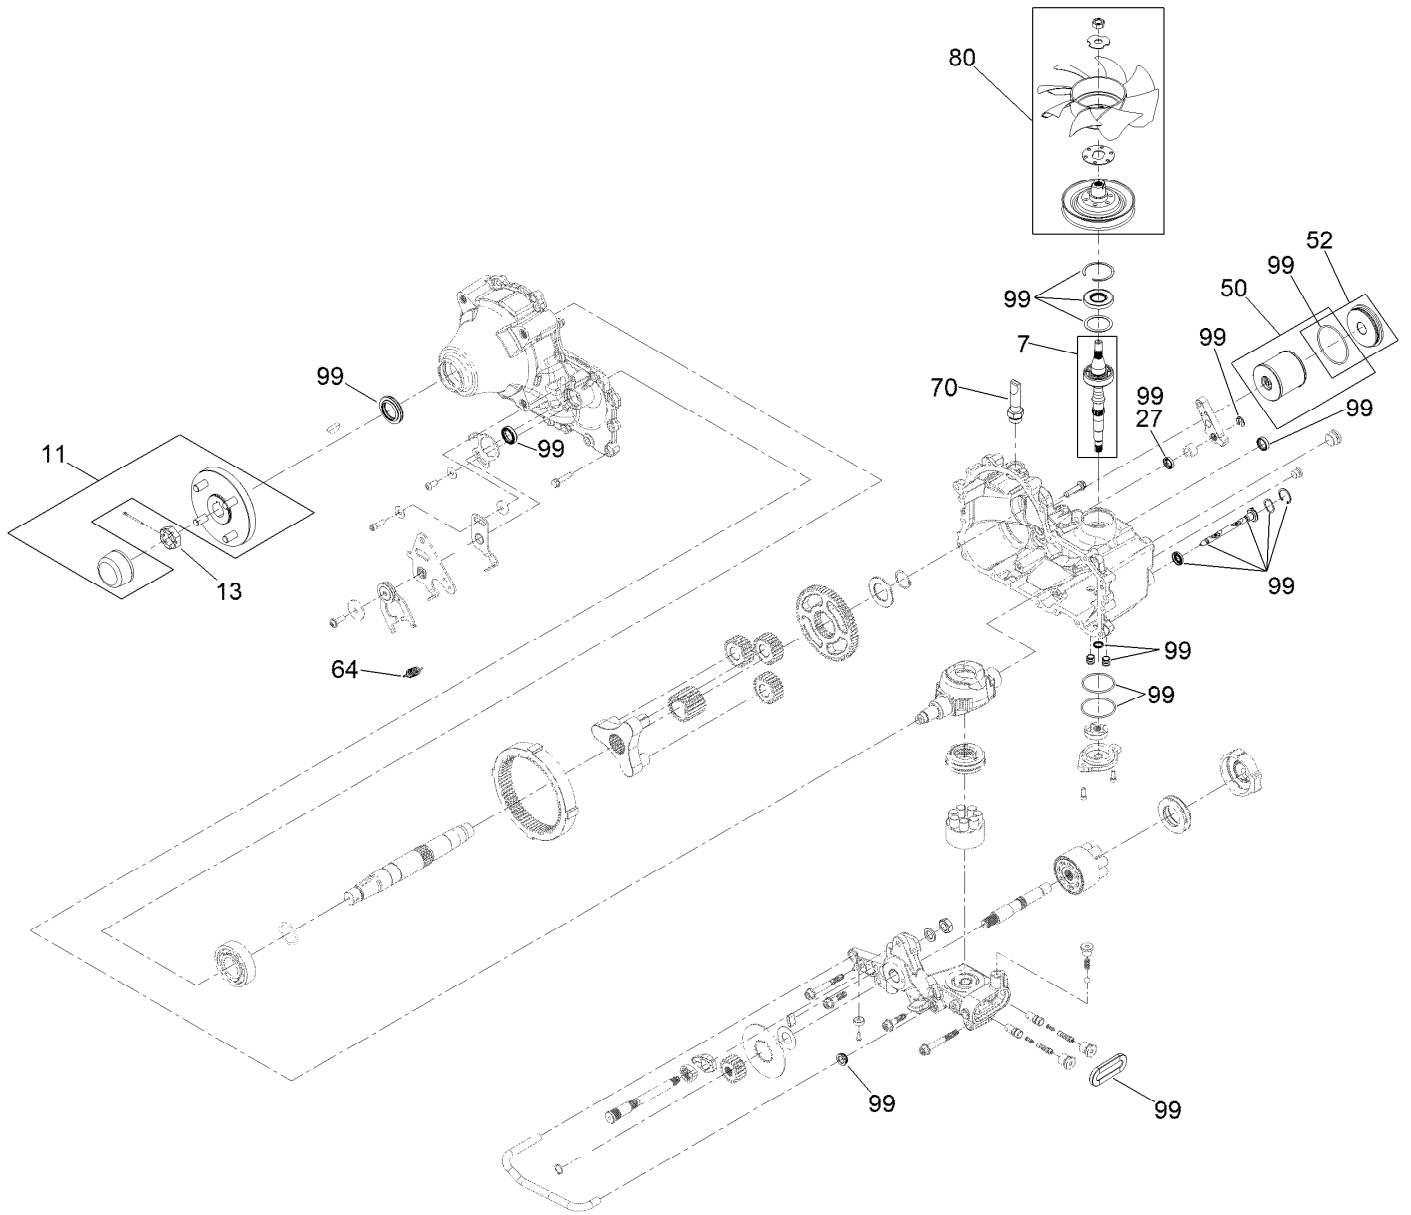

Hydro Assembly (continued)

<i>Ref.</i>	<i>Part Number</i>	<i>Qty.</i>	<i>Description</i>	<i>Ref.</i>	<i>Part Number</i>	<i>Qty.</i>	<i>Description</i>
1	138-6076	1	LH Transaxle ASM	5	3229-28	2	Screw-CARR
2	138-6077	1	RH Transaxle ASM	6	140-1225	1	ASM-Hose, Hydraulic
3	3234-38	8	Screw-HHF	15	104-7201	2	Nut-HF, NI
4	119-9908	1	Hydraulic Reservoir ASM	17	126-9835	1	Belt-V
4:1	109-3320	1	Cap-Reservoir, HYD				

RH Transaxle Assembly No. 138-6077