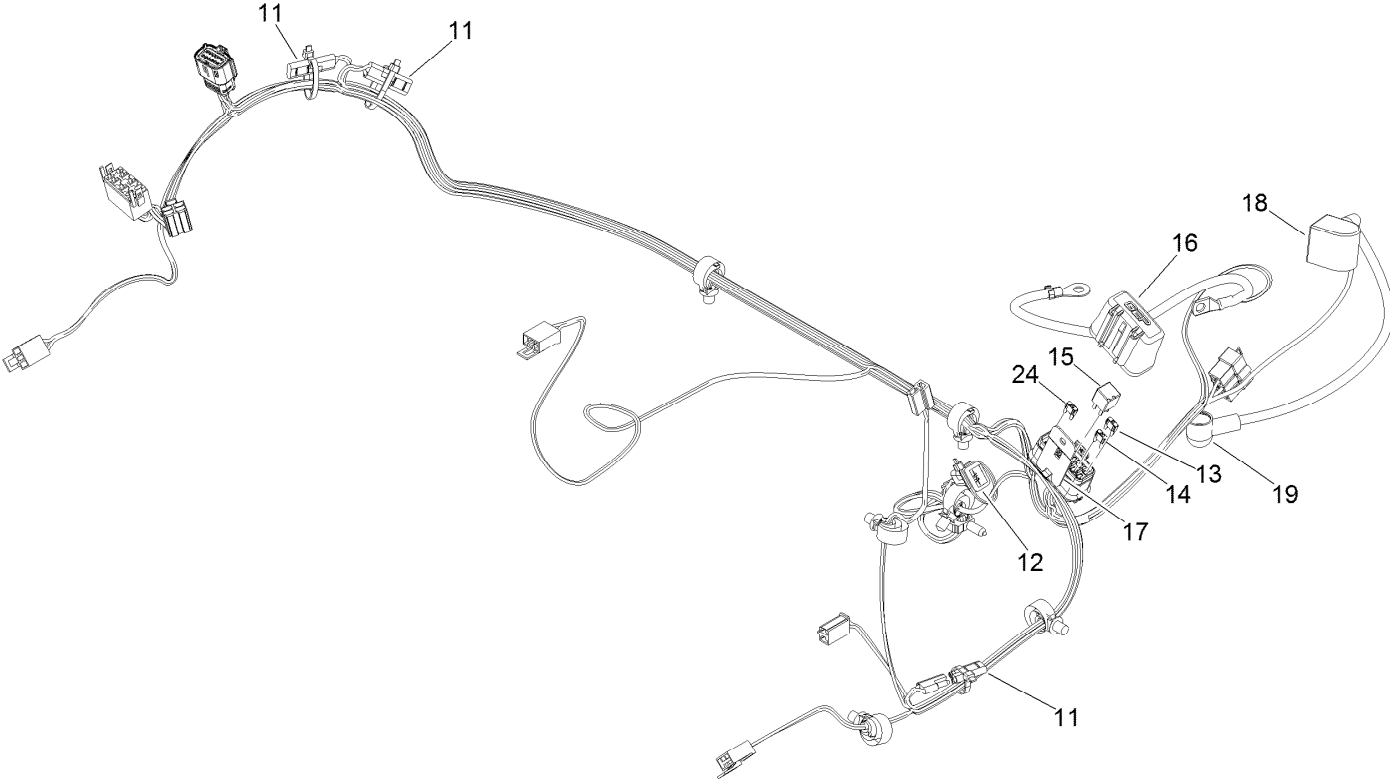

Wire Harness Assembly No. 139-8078

Wire Harness Assembly No. 139-8078 (continued)

<i>Ref.</i>	<i>Part Number</i>	<i>Qty.</i>	<i>Description</i>	<i>Ref.</i>	<i>Part Number</i>	<i>Qty.</i>	<i>Description</i>
11	116-0053	3	Cap-Plug	16	32180-176	1	Cover-Block, Fuse
12	103-3895	1	Diode	17	32180-177	1	Clip-Mounting
13	121-8867	1	Fuse-Mini Blade, 15 Amp	18	126-8876	1	Insulator-Battery
14	121-8868	1	Fuse-Mini Blade, 20 Amp	19	1-543393	1	Insulator-Solenoid
15	126-3991	1	Relay-Micro	24	121-8869	1	Fuse-Mini Blade, 25 Amp