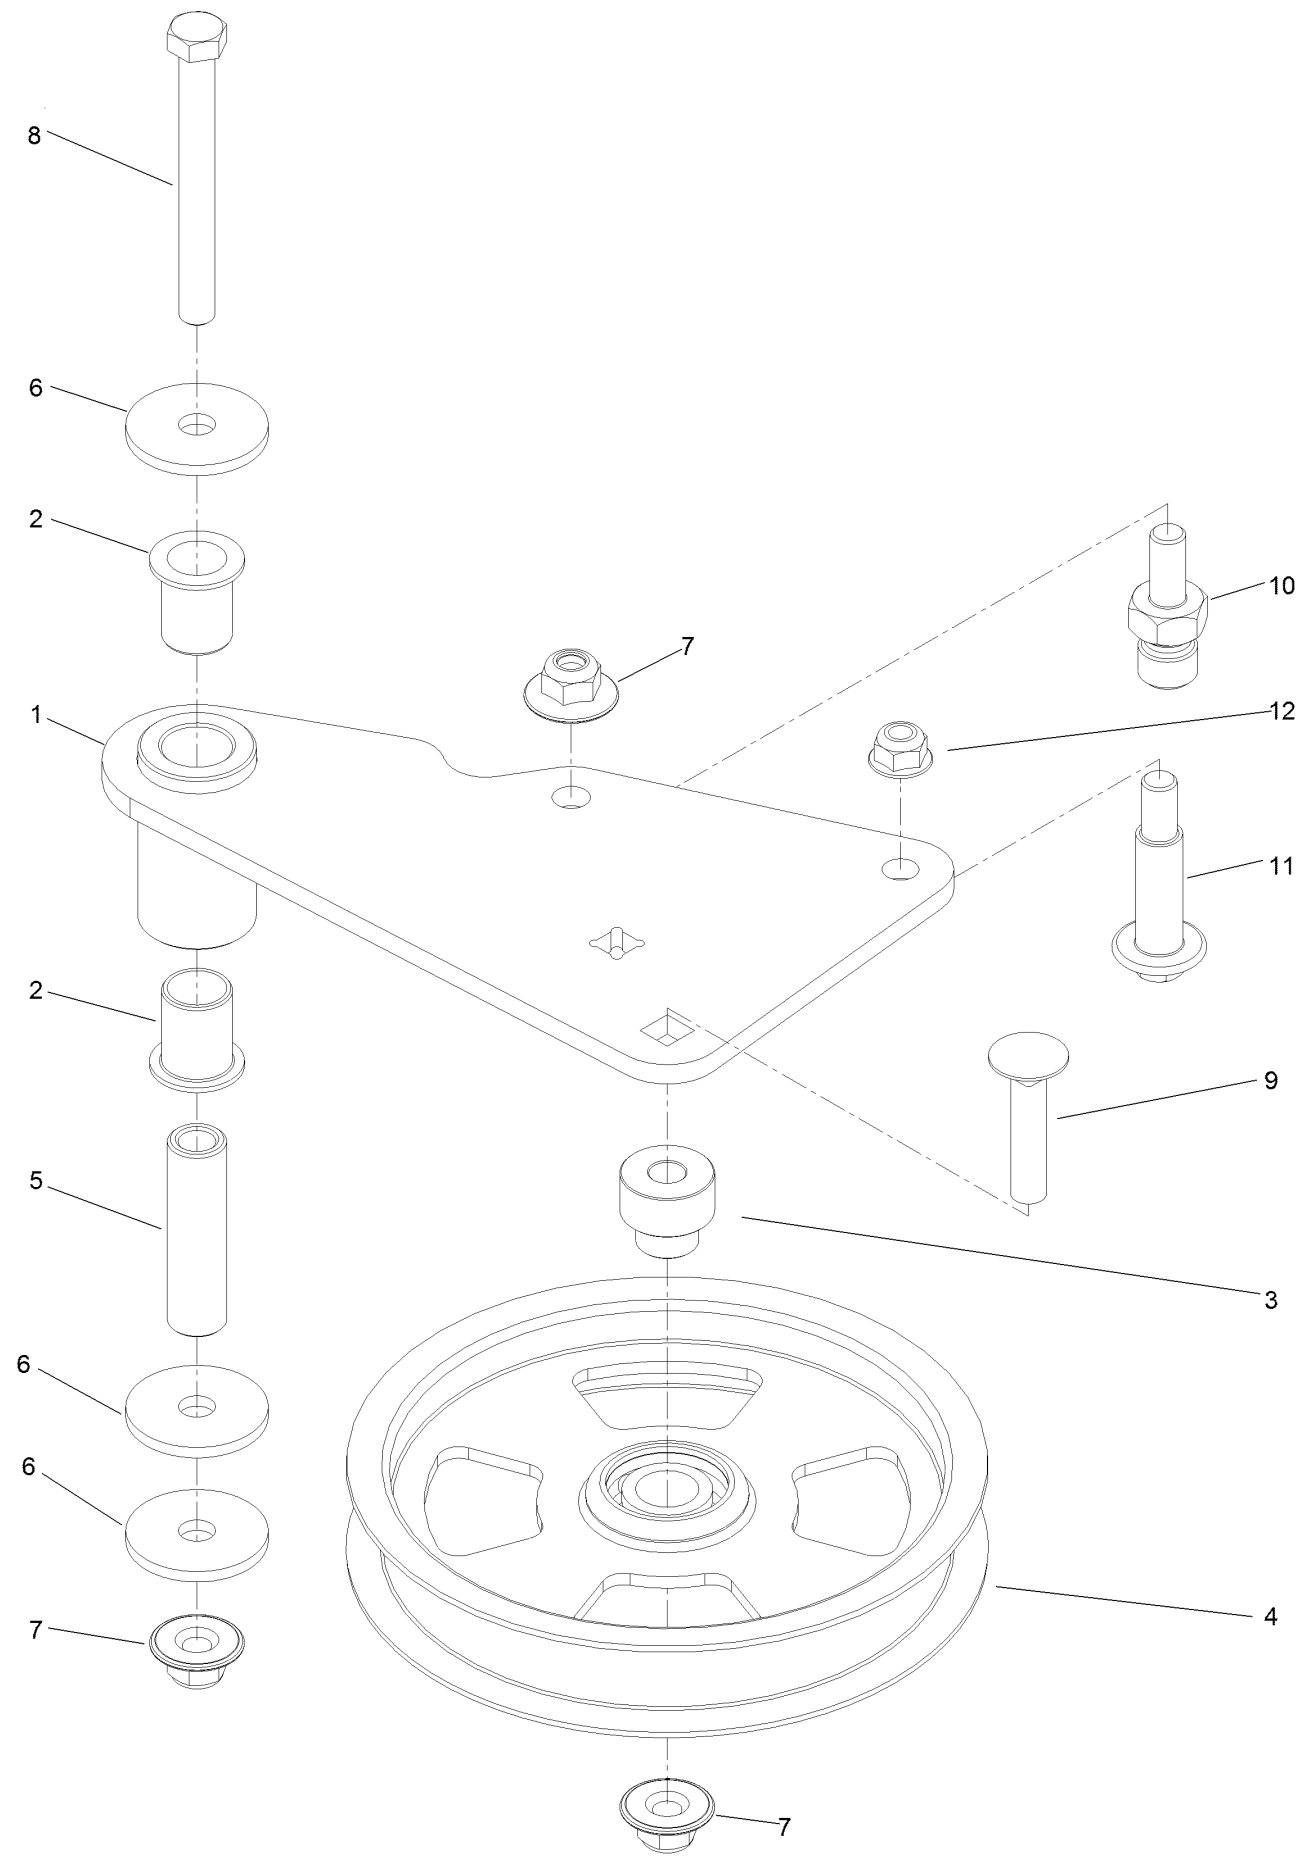

Idler Arm Assembly No. 139-1087

Idler Arm Assembly No. 139-1087 (continued)

<i>Ref.</i>	<i>Part Number</i>	<i>Qty.</i>	<i>Description</i>	<i>Ref.</i>	<i>Part Number</i>	<i>Qty.</i>	<i>Description</i>
1	139-1086	1	Idler Arm ASM	7	109-6658	3	Nut-Flange, NI
2	138-2573	2	Bushing-Flange	8	323-15	1	Screw-HH
3	139-8060	1	Bushing, Idler	9	3231-5	1	Screw-CARR
4	132-9424	1	Pulley-Idler, Flat	10	132-4729	1	Anchor-Spring, Short
5	139-6690	1	Bushing, Idler Pivot	11	136-9028	1	Bolt-Shoulder, HWH
6	1-213069	3	Washer	12	104-8301	1	Nut-HF, NI