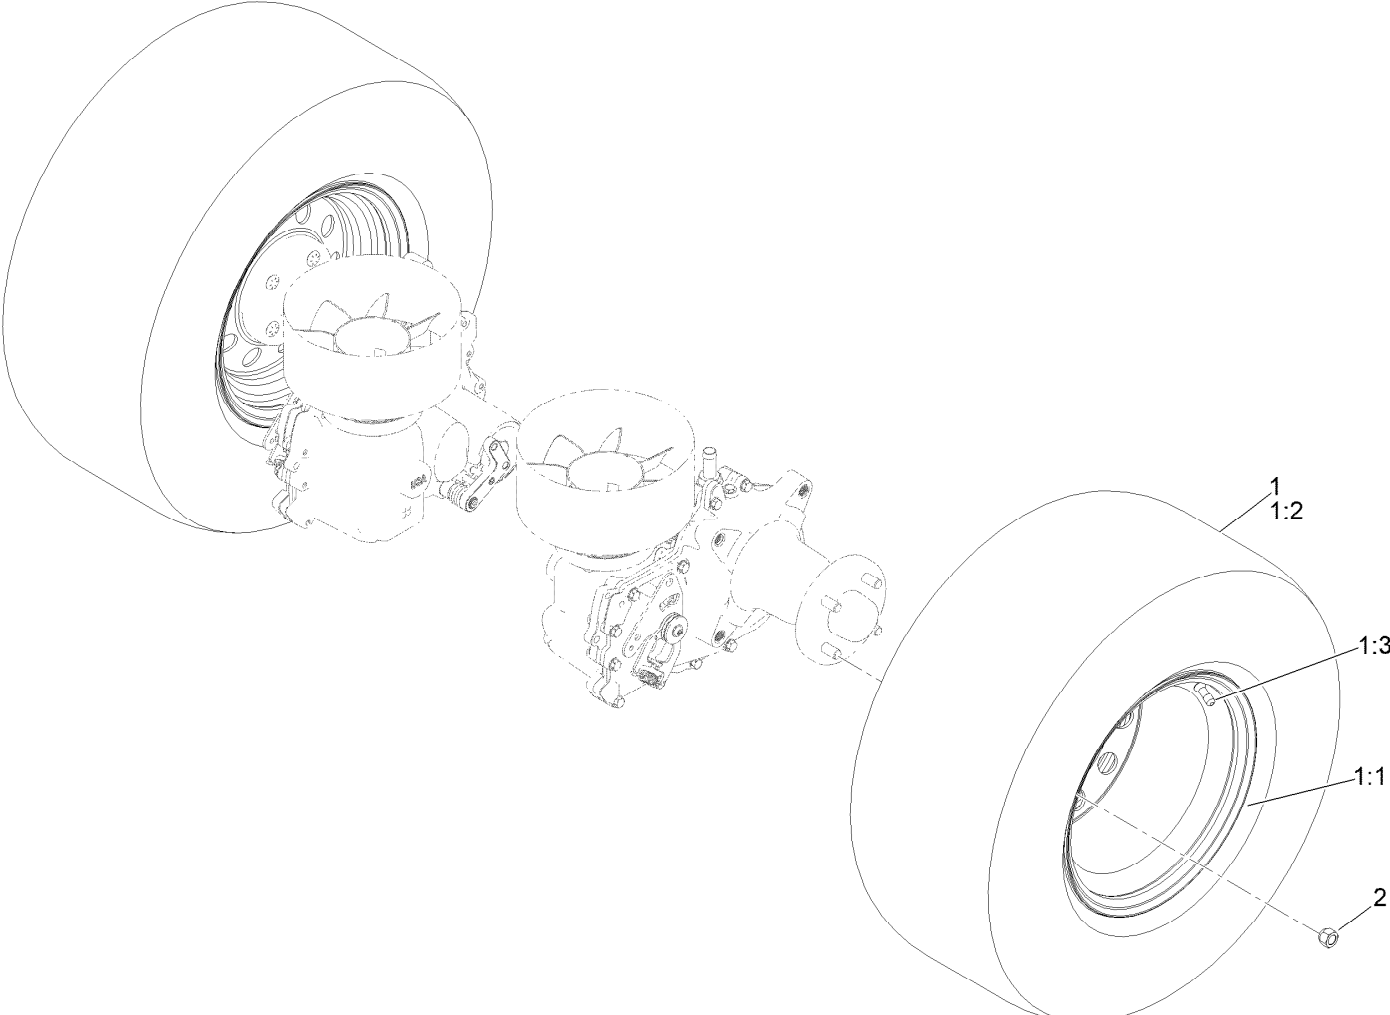

Rear Wheel Assembly