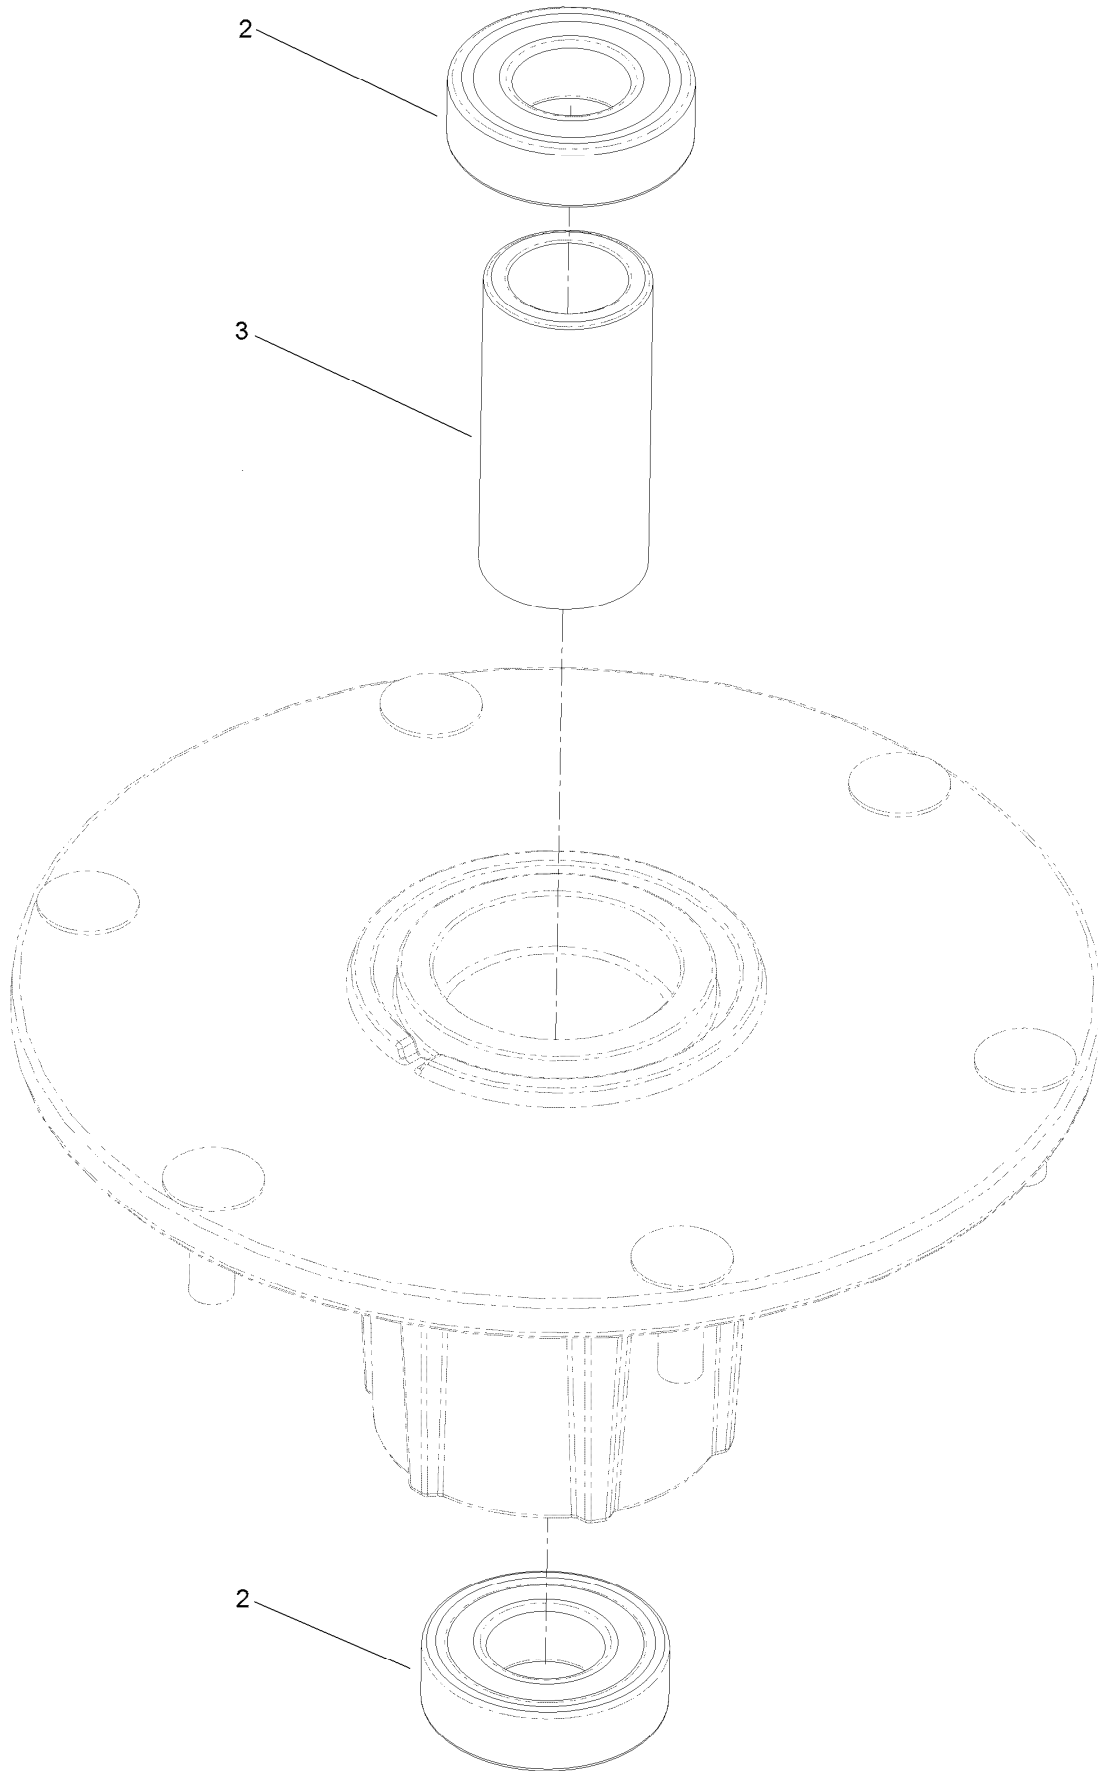

Spindle Assembly No. 137-9780

Spindle Assembly No. 137-9780 (continued)

<i>Ref.</i>	<i>Part Number</i>	<i>Qty.</i>	<i>Description</i>
2	116-0720	2	Bearing-Ball
3	138-6042	1	Spacer-Bearing