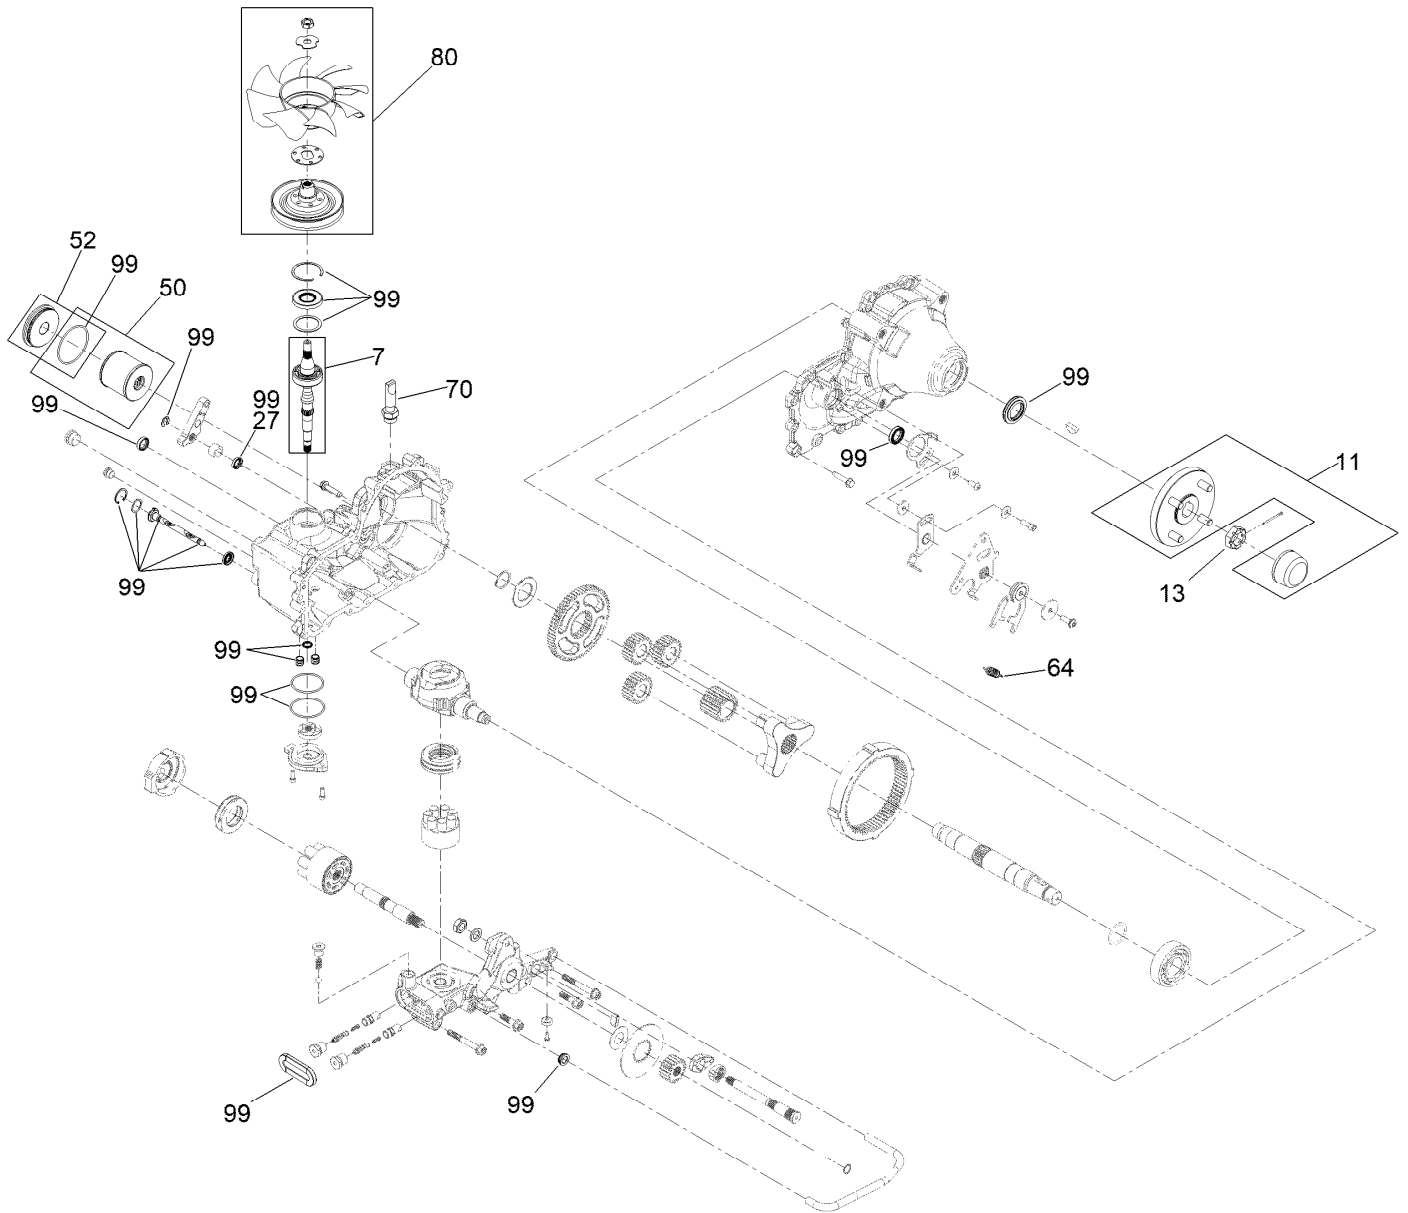

RH Transaxle Assembly No. 138-6077 (continued)

<i>Ref.</i>	<i>Part Number</i>	<i>Qty.</i>	<i>Description</i>	<i>Ref.</i>	<i>Part Number</i>	<i>Qty.</i>	<i>Description</i>
7	147-1672	1	Kit, Input Shaft	52	144-6604	1	Kit, Filter Plug
11	144-6594	1	Hub-4 Bolt	64	125-4684	1	Spring-Extension
13	144-6595	1	Nut, Slotted	70	144-6601	1	Fitting-5/8 Beaded, 7/8 SAE
27	145-3678	1	Seal, Lip-Brake	80	144-6602	1	Kit, Fan And Pulley
50	144-6603	1	Kit, Filter	99	145-3683	1	Kit-Overhaul Seal

LH Transaxle Assembly No. 138-6076