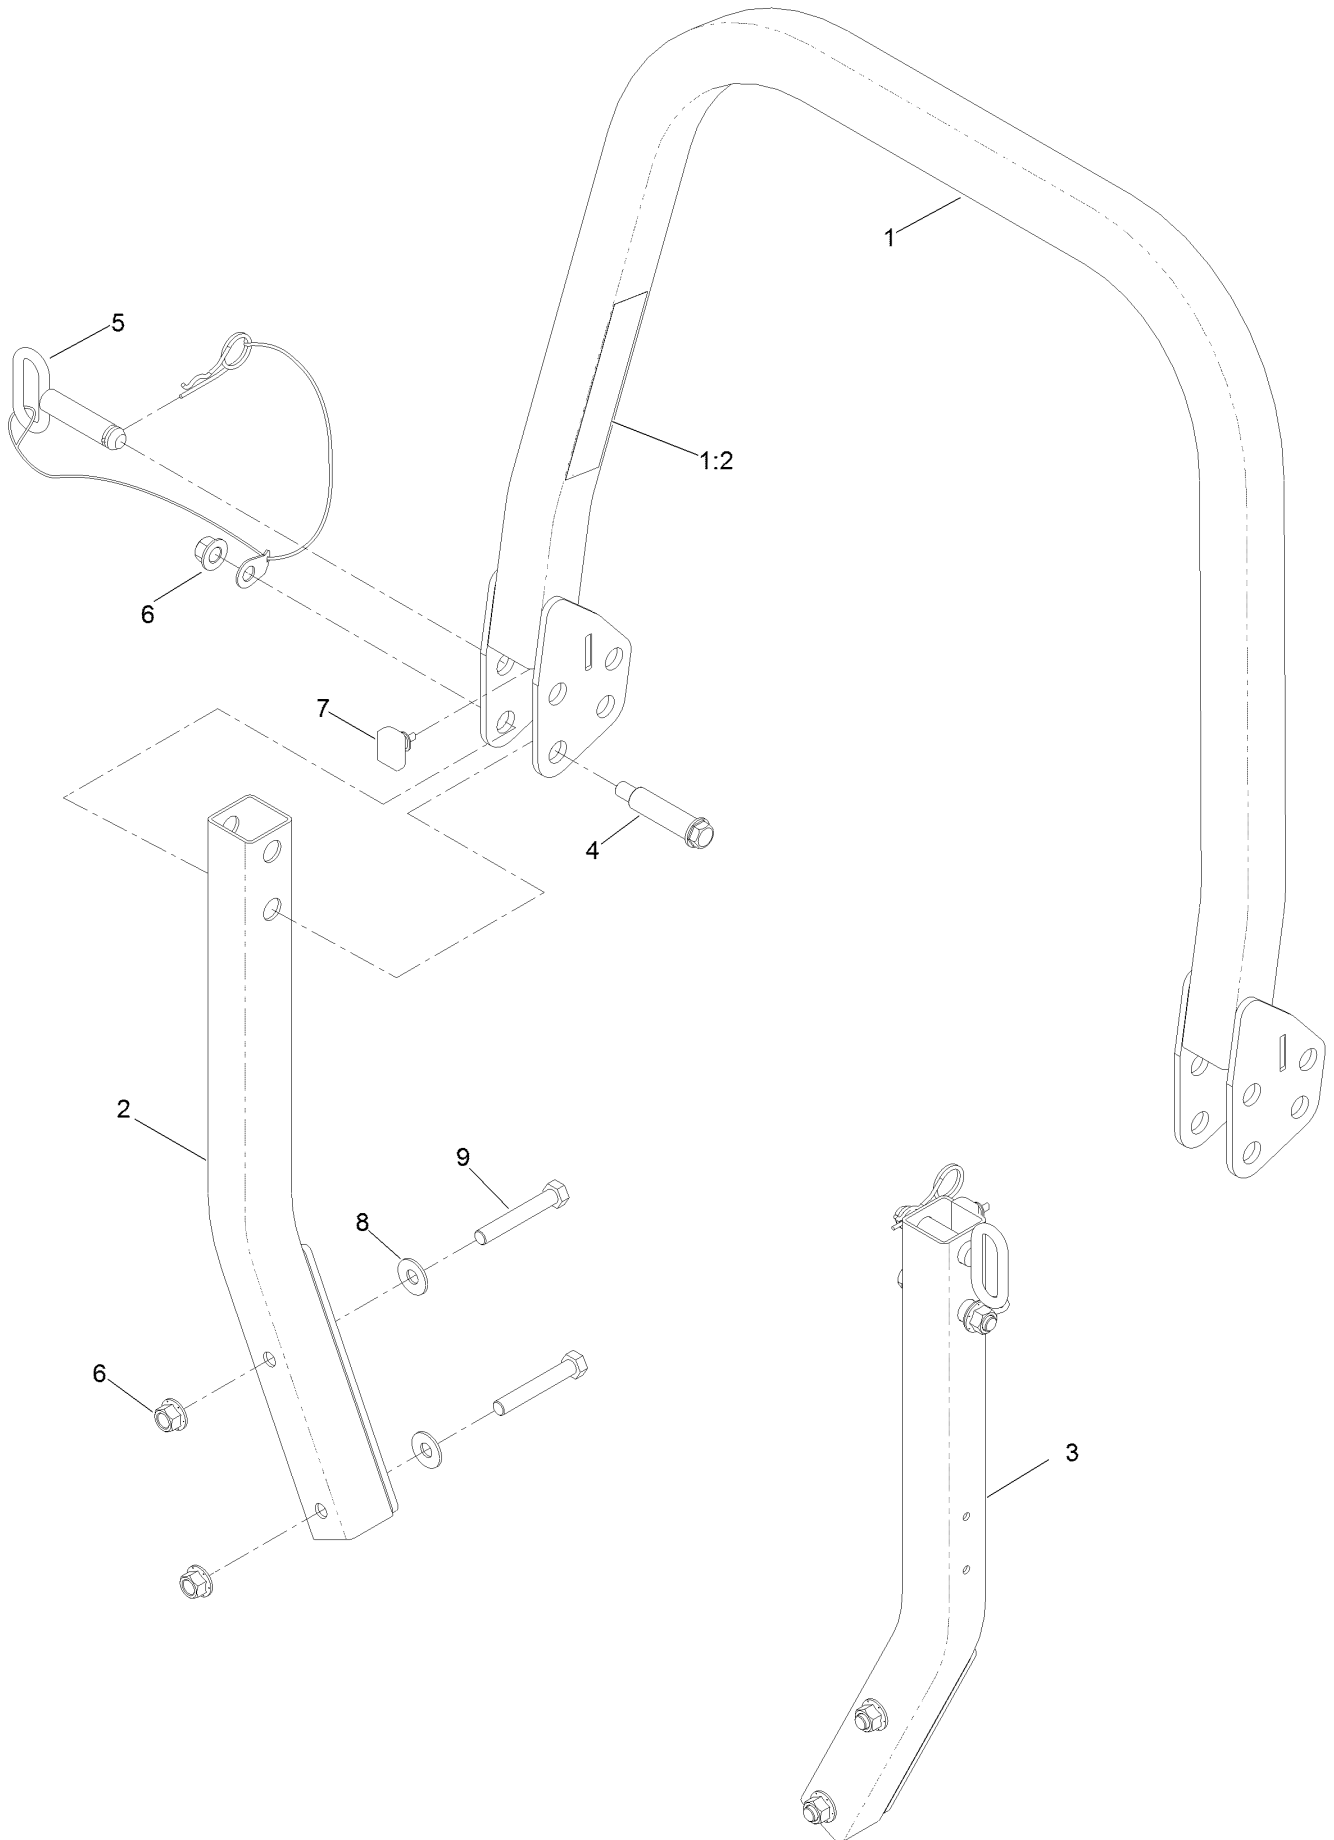

Frame Assembly (continued)

<i>Ref.</i>	<i>Part Number</i>	<i>Qty.</i>	<i>Description</i>	<i>Ref.</i>	<i>Part Number</i>	<i>Qty.</i>	<i>Description</i>
1	145-5775	1	Frame ASM	14	3234-42	8	Screw-HHF
1:1		1	Frame-60 XI ●	17	138-9753	6	Screw
1:1:2	126-4363	2	Decal-Warning	19	109-9233	2	Bumper-Push-In, Rubber
1:1:3	144-2687	1	Decal, Belt Routing	22	140-4995	1	Toeboard
2	139-8062	1	ASM-ROPS	22:2	126-8383	1	Decal-Danger
6	138-6098	1	Floor Pan ASM	23	140-4992	1	Step
6:2	109-9233	2	Bumper-Push-In, Rubber	24	117-2382	6	Plug-Plastic
12	139-6717-01	1	Plate-Hydro	25	140-4994-01	1	Bracket-Light
13	109-6658	8	Nut-Flange, NI	32	140-7950	1	Floormat-Fixed Seat

● Not serviced separately

Roll-Over Protection System Assembly No. 139-8062