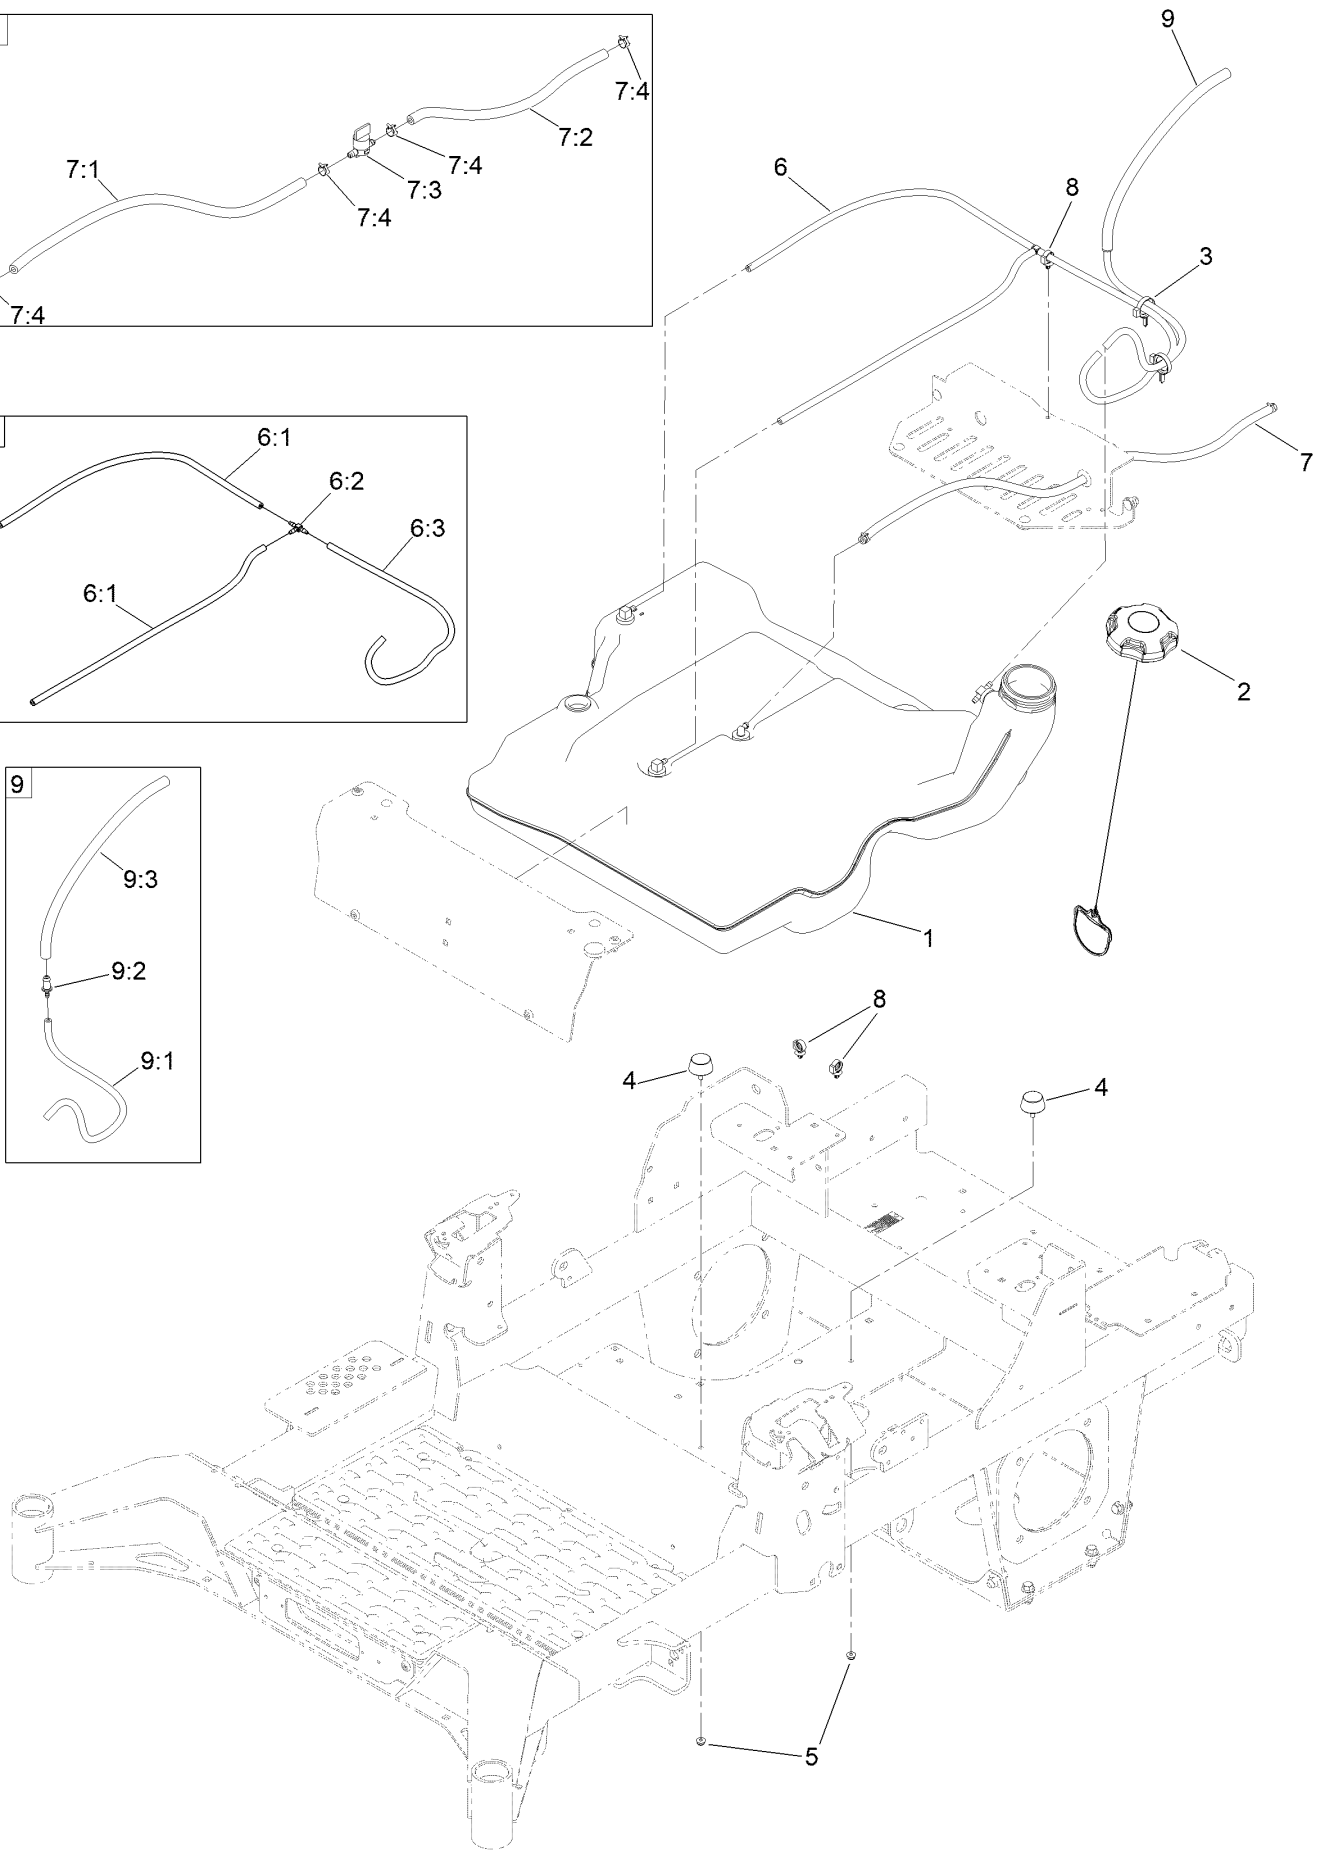

Throttle, Choke Cables and Guard Assembly (continued)

<i>Ref.</i>	<i>Part Number</i>	<i>Qty.</i>	<i>Description</i>	<i>Ref.</i>	<i>Part Number</i>	<i>Qty.</i>	<i>Description</i>
1	147-2408-03	1	Guard-Muffler	43	144-2647	1	Cable-Choke Control
2	147-6259	1	Rear Guard ASM	44	110-5727	1	Throttle Control ASM
3	144-6551-01	1	Console-RH	44:1	112-2334	1	Lever-Throttle
4	144-2638-01	1	Console-LH	44:2	110-5728	1	Cable-Throttle
6	140-4867	1	RH Cover ASM	45	1-603175	1	Knob-Ball
6:2	99-8936	1	Decal-Control, Motion	46	105-8278	1	Decal
7	140-4866	1	LH Cover ASM	48	87-6620	4	Screw-Tph Thd Form
7:2	99-8936	1	Decal-Control, Motion	49	126-9939	1	Decal-Fill, Fuel
11	1-807513	2	Bolt-CARR	50	140-7987	1	Decal-4000 Series, RH
12	3296-2	2	Nut-Lock, NI	51	140-7979	1	Side Pod, LH
24	3230-22	2	Screw-CARR	52	140-7980	1	Side Pod, RH
25	104-8300	16	Nut-HF, NI	53	140-7968	1	Cup Holder
27	126-6267	4	Screw-TTH	54	3230-18	4	Screw-CARR
30	126-6268	6	Screw-TTH	55	140-7996-03	1	Plate-Cover, LH Front
31	3220-3	1	Nut-HJ	58	140-7998-03	1	Plate-Cover, RH Front
32	139-1149	1	Decal - 4000 Series, LH	60	130-8451	4	Rivet-Trifold
37	145-6964-01	1	Guard-Rear, LH	61	120-7950	8	Screw-Torx
38	140-1221-01	1	Guard-Rear, Top	62	140-8019	1	Cupholder-RH
39	145-7012	1	RH Rear Guard ASM	65	110-0824	1	R-Clamp
39:2	133-8062	1	Decal-Spark Arrestor	66	144-2642	2	Rod-Support, Pod
41	138-9753	6	Screw	67	3296-59	4	Nut-Lock, NI

Fuel System Assembly