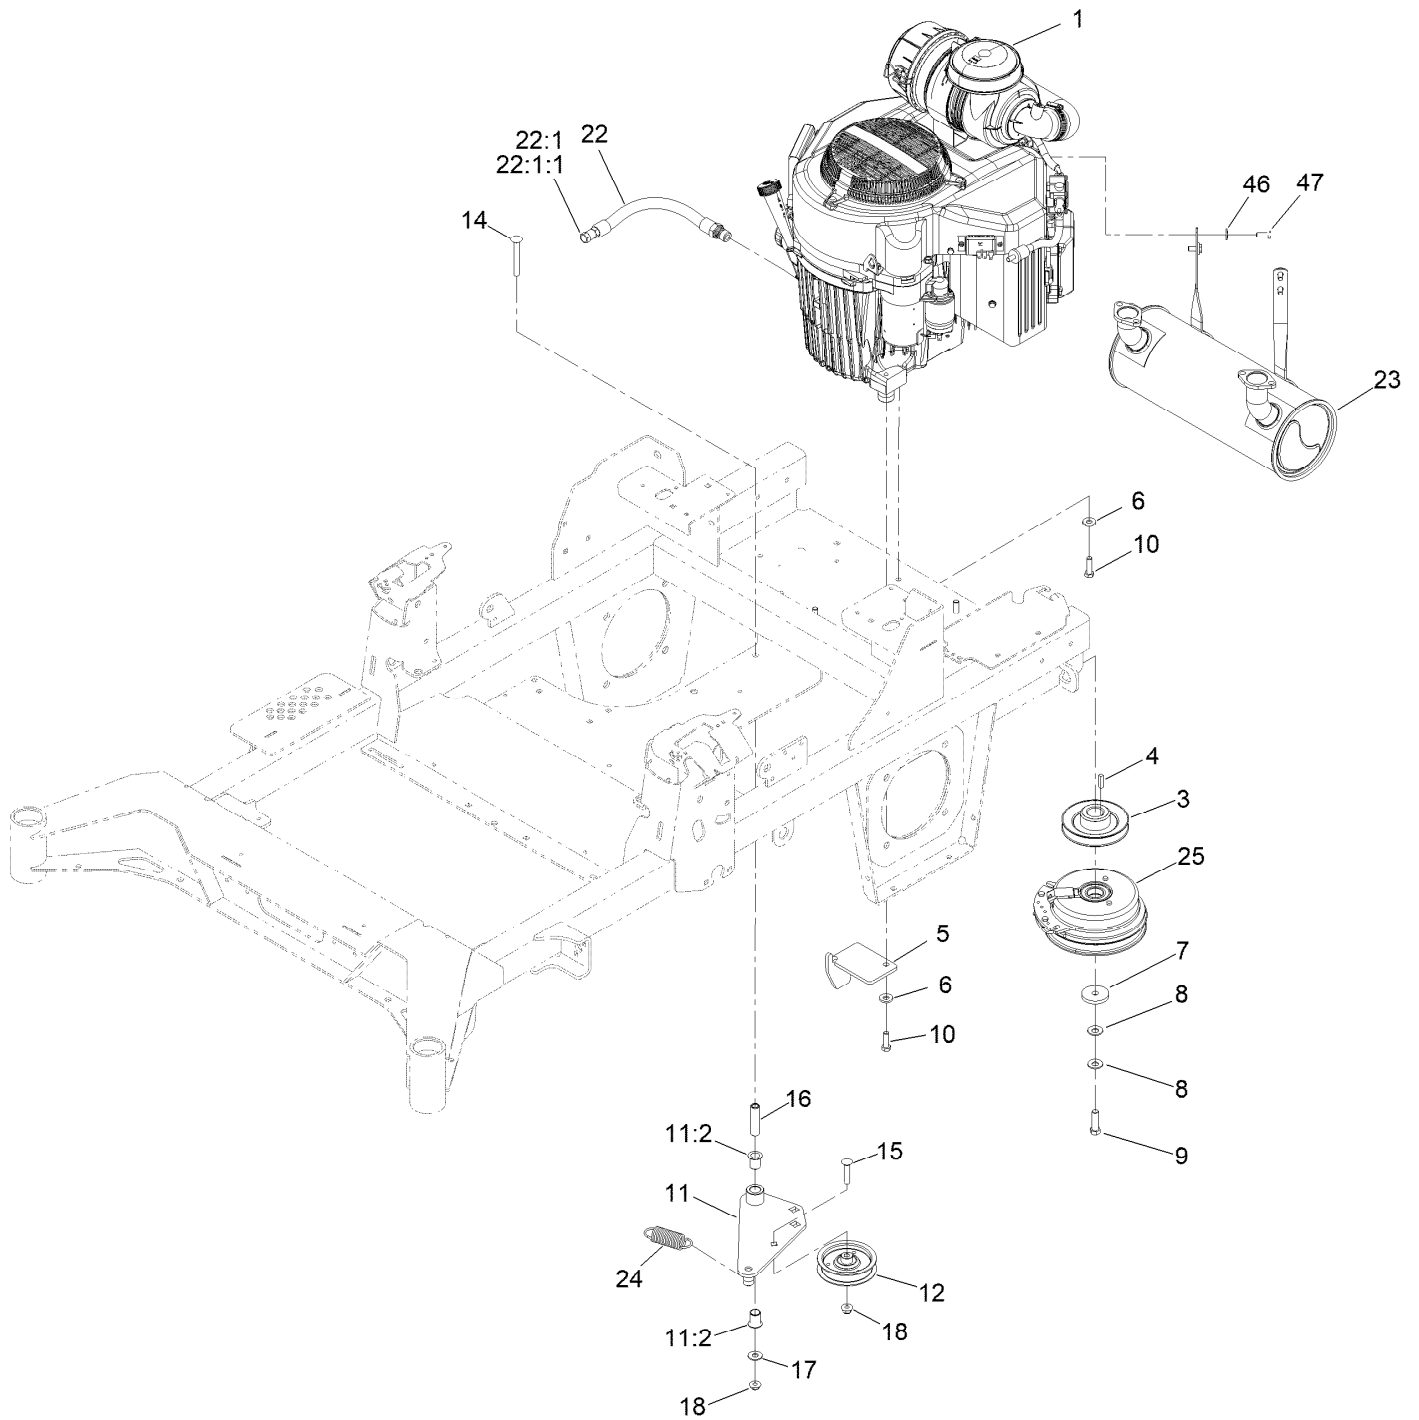

Engine, Clutch and Muffler Assembly

Engine, Clutch and Muffler Assembly (continued)

<i>Ref.</i>	<i>Part Number</i>	<i>Qty.</i>	<i>Description</i>	<i>Ref.</i>	<i>Part Number</i>	<i>Qty.</i>	<i>Description</i>
1	145-1285	1	Engine-Kawasaki, Fx1000V	15	3231-29	1	Screw-CARR
3	139-6702	1	Sheave, W/Hub	16	139-6690	1	Bushing, Idler Pivot
4	1-807259	1	Key	17	3256-4	1	Washer-Flat
5	140-1190	1	Anchor-Clutch	18	104-8301	2	Nut-HF, NI
6	98-5975	4	Washer-Belleville	22	116-4924	1	Engine Oil Drain Hose ASM
7	109-6919	1	Washer-Plain	22:1	353-508	1	Plug-HH ●
8	1-603610	2	Washer-Spring	22:1:1	237-42	1	O-Ring
9	109-9761	1	Screw-HH	23	140-8002	1	Muffler
10	323-7	4	Screw-HH	24	1-653331	1	Spring-Idler
11	144-2671	1	Idler Arm ASM	25	116-1604	1	Clutch
11:2	138-2573	2	Bushing-Flange	46	1-303334	4	Washer-Spring
12	140-4964	1	Pulley-Idler, Flat	47	33114-020	4	Screw-HH
14	3231-42	1	Screw-CARR				

● Torque to 24-26 ft-lb