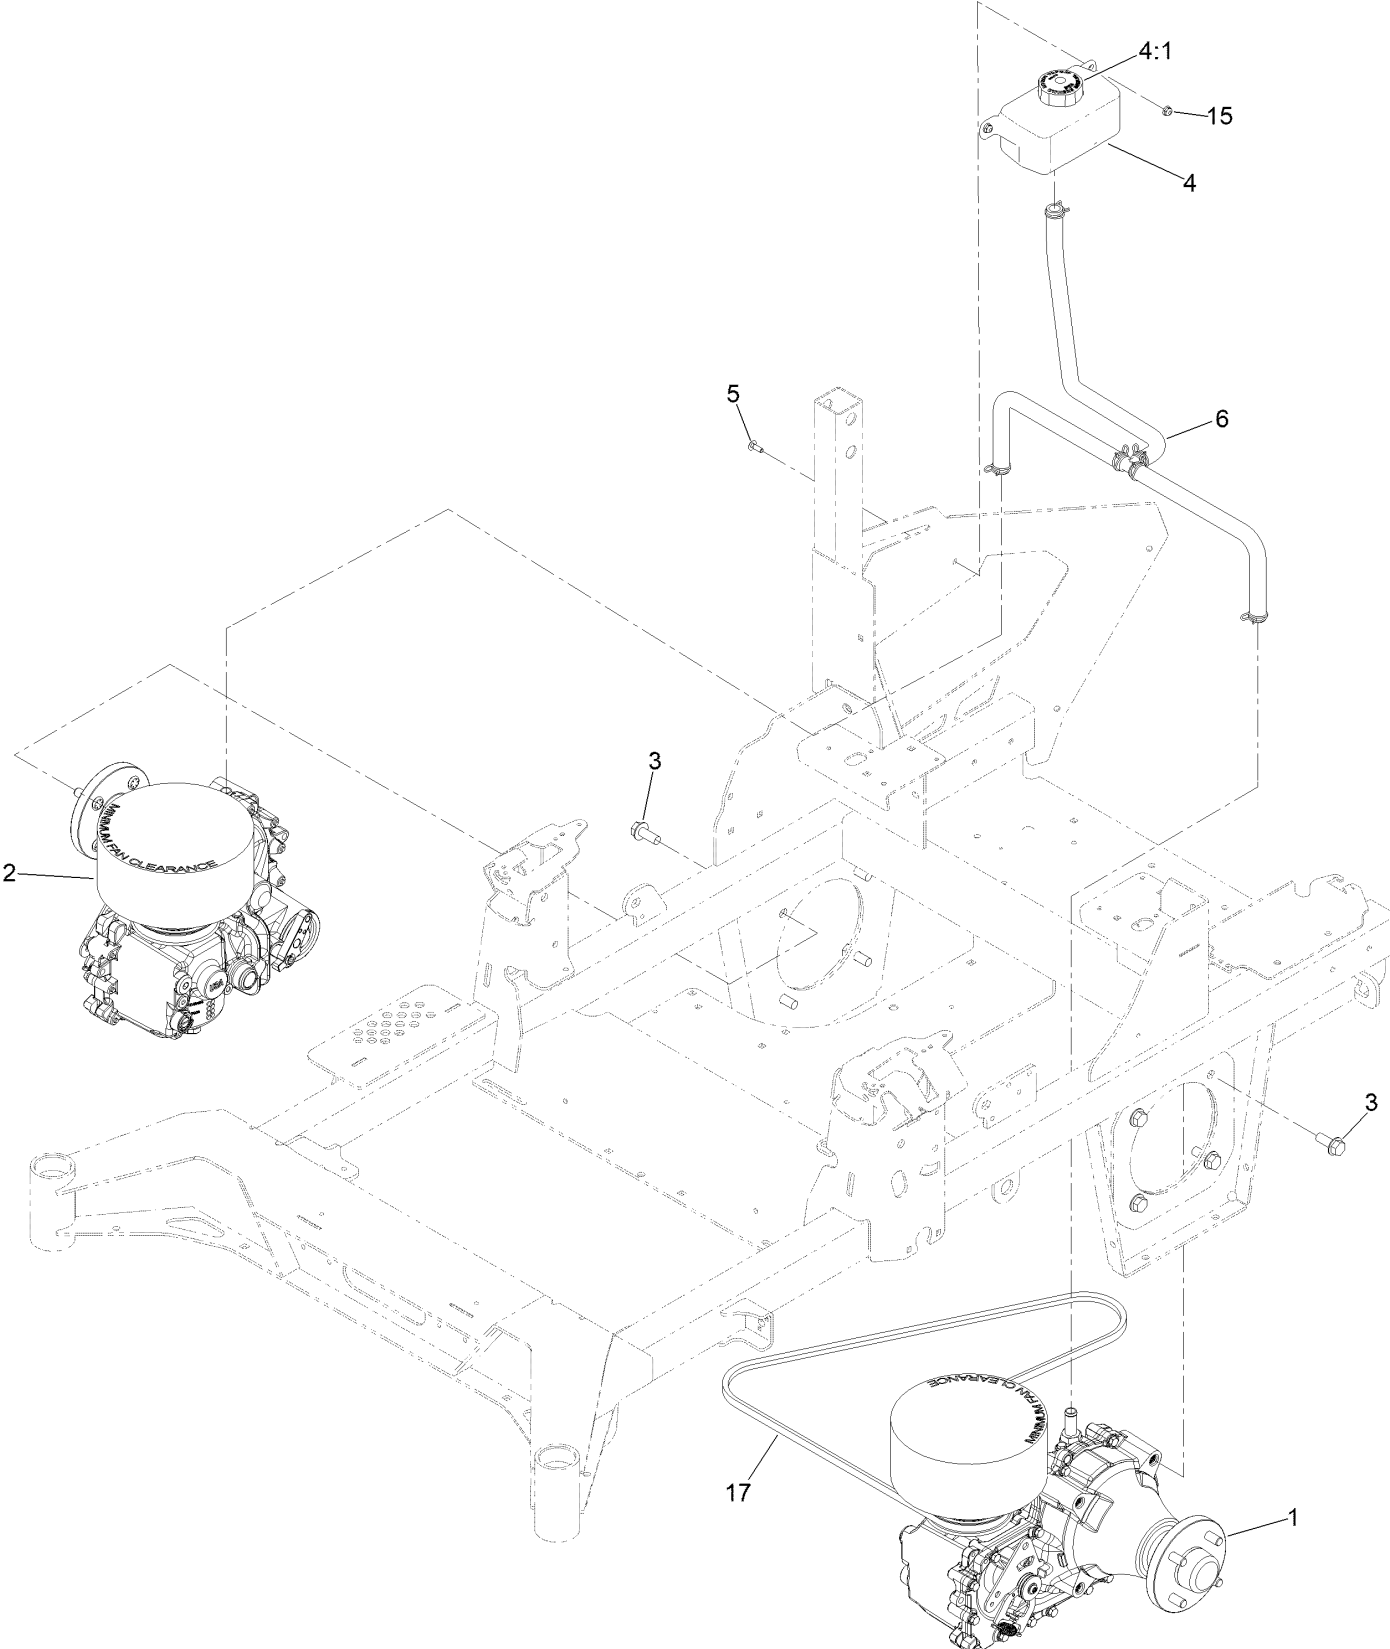

Roll-Over Protection System Assembly No. 139-8062 (continued)

<i>Ref.</i>	<i>Part Number</i>	<i>Qty.</i>	<i>Description</i>	<i>Ref.</i>	<i>Part Number</i>	<i>Qty.</i>	<i>Description</i>
1		1	Upper ROPS ASM ●	5	103-4553	2	ROPS Fold Pin ASM
1:2	107-3069	1	Decal-Warning	6	99-5107	6	Nut-Lock
2		1	RH Lower ROPS ASM ●	7	109-5337	2	Bumper-ROPS
3		1	LH Lower ROPS ASM ●	8	109-9505	4	Washer-Spring
4	126-9209	2	Bolt-Shoulder	9	325-13	4	Screw-HH

● Not serviced separately

Hydro Assembly