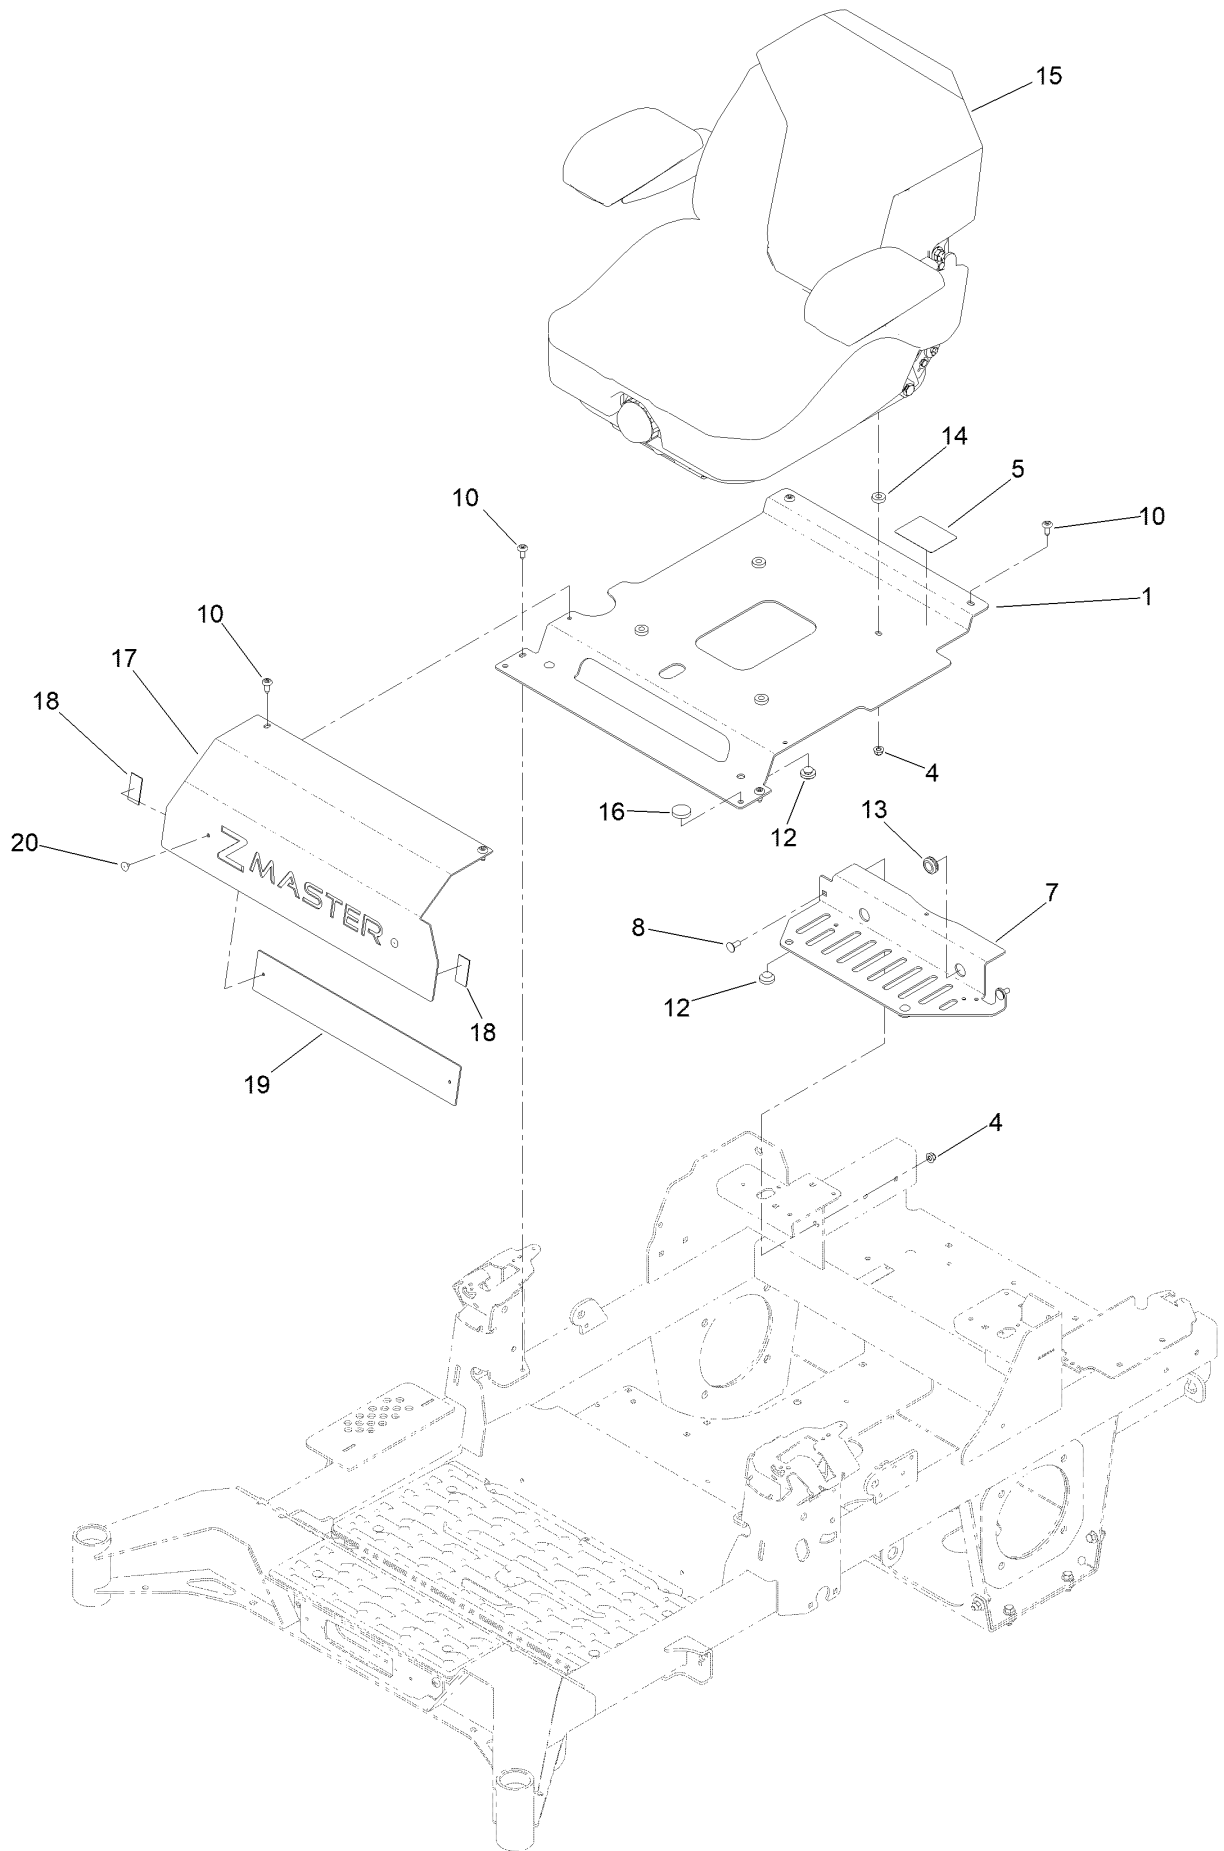

Fuel Tank Assembly No. 139-6722 (continued)

<i>Ref.</i>	<i>Part Number</i>	<i>Qty.</i>	<i>Description</i>
2	46-6560	4	Bushing
3	140-4955	1	Connector Elbow-90 DEG
4	133-9269	1	Grommet-Fuel

<i>Ref.</i>	<i>Part Number</i>	<i>Qty.</i>	<i>Description</i>
5	139-8058	1	Gauge-Fuel
6	126-9057	2	Fitting-90 DEG
7	140-4954	1	Fitting-Tee

Seat Mount Assembly