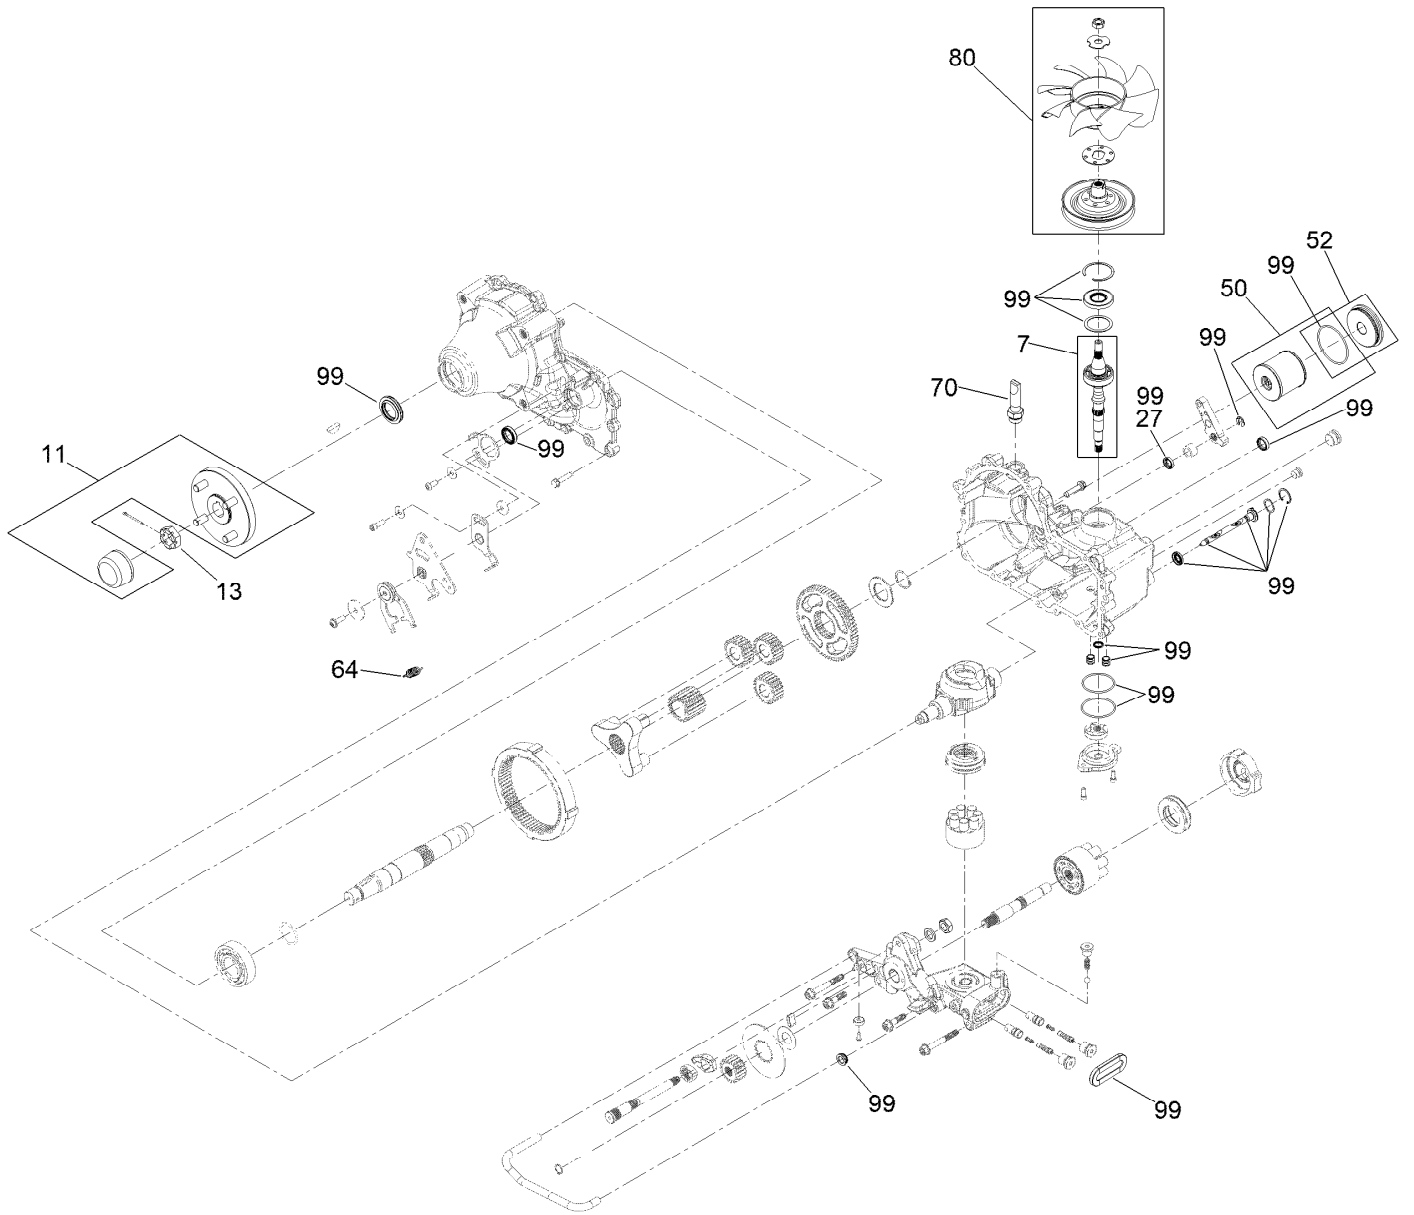

Hydro Assembly (continued)

<i>Ref.</i>	<i>Part Number</i>	<i>Qty.</i>	<i>Description</i>	<i>Ref.</i>	<i>Part Number</i>	<i>Qty.</i>	<i>Description</i>
1	138-6076	1	LH Transaxle ASM	5	3229-28	2	Screw-CARR
2	138-6077	1	RH Transaxle ASM	6	140-1225	1	ASM-Hose, Hydraulic
3	3234-38	8	Screw-HHF	15	104-7201	2	Nut-HF, NI
4	119-9908	1	Hydraulic Reservoir ASM	17	126-9835	1	Belt-V
4:1	109-3320	1	Cap-Reservoir, HYD				

RH Transaxle Assembly No. 138-6077