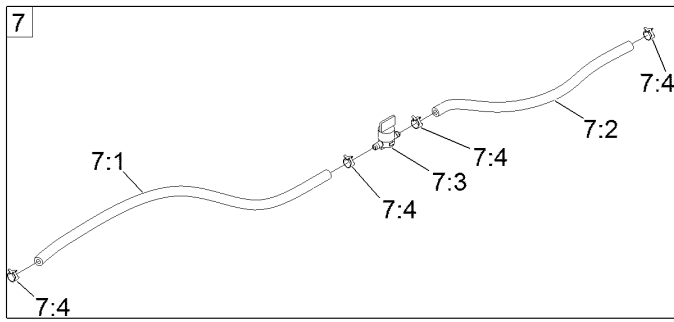

Throttle, Choke Cables and Guard Assembly (continued)

<i>Ref.</i>	<i>Part Number</i>	<i>Qty.</i>	<i>Description</i>	<i>Ref.</i>	<i>Part Number</i>	<i>Qty.</i>	<i>Description</i>
1	139-6719-03	1	Guard-Muffler [black]	43	144-2647	1	Cable-Choke Control
2	144-2637	1	Rear Guard ASM	44	110-5727	1	Throttle Control ASM
3	144-6551-01	1	Console-RH	44:1	112-2334	1	Lever-Throttle
4	144-2638-01	1	Console-LH	44:2	110-5728	1	Cable-Throttle
6	140-4867	1	RH Cover ASM	45	1-603175	1	Knob-Ball
6:2	99-8936	1	Decal-Control, Motion	46	105-8278	1	Decal
7	140-4866	1	LH Cover ASM	48	87-6620	4	Screw-Tph Thd Form
7:2	99-8936	1	Decal-Control, Motion	49	126-9939	1	Decal-Fill, Fuel
11	1-807513	2	Bolt-CARR	50	140-7987	1	Decal-4000 Series, RH
12	3296-2	2	Nut-Lock, NI	51	140-7979	1	Side Pod, LH
24	3230-22	2	Screw-CARR	52	140-7980	1	Side Pod, RH
25	104-8300	16	Nut-HF, NI	53	140-7968	1	Cup Holder
27	126-6267	4	Screw-TTH	54	3230-18	4	Screw-CARR
30	126-6268	6	Screw-TTH	55	140-7996-03	1	Plate-Cover, LH Front
31	3220-3	1	Nut-HJ	58	140-7998-03	1	Plate-Cover, RH Front
32	139-1149	1	Decal - 4000 Series, LH	60	130-8451	4	Rivet-Trifold
37	145-6964-01	1	Guard-Rear, LH	61	120-7950	8	Screw-Torx
38	140-1221-01	1	Guard-Rear, Top	62	140-8019	1	Cupholder-RH
39	145-7012	1	RH Rear Guard ASM	65	110-0824	1	R-Clamp
39:2	133-8062	1	Decal-Spark Arrestor	66	144-2642	2	Rod-Support, Pod
41	138-9753	6	Screw	67	3296-59	4	Nut-Lock, NI

Fuel System Assembly