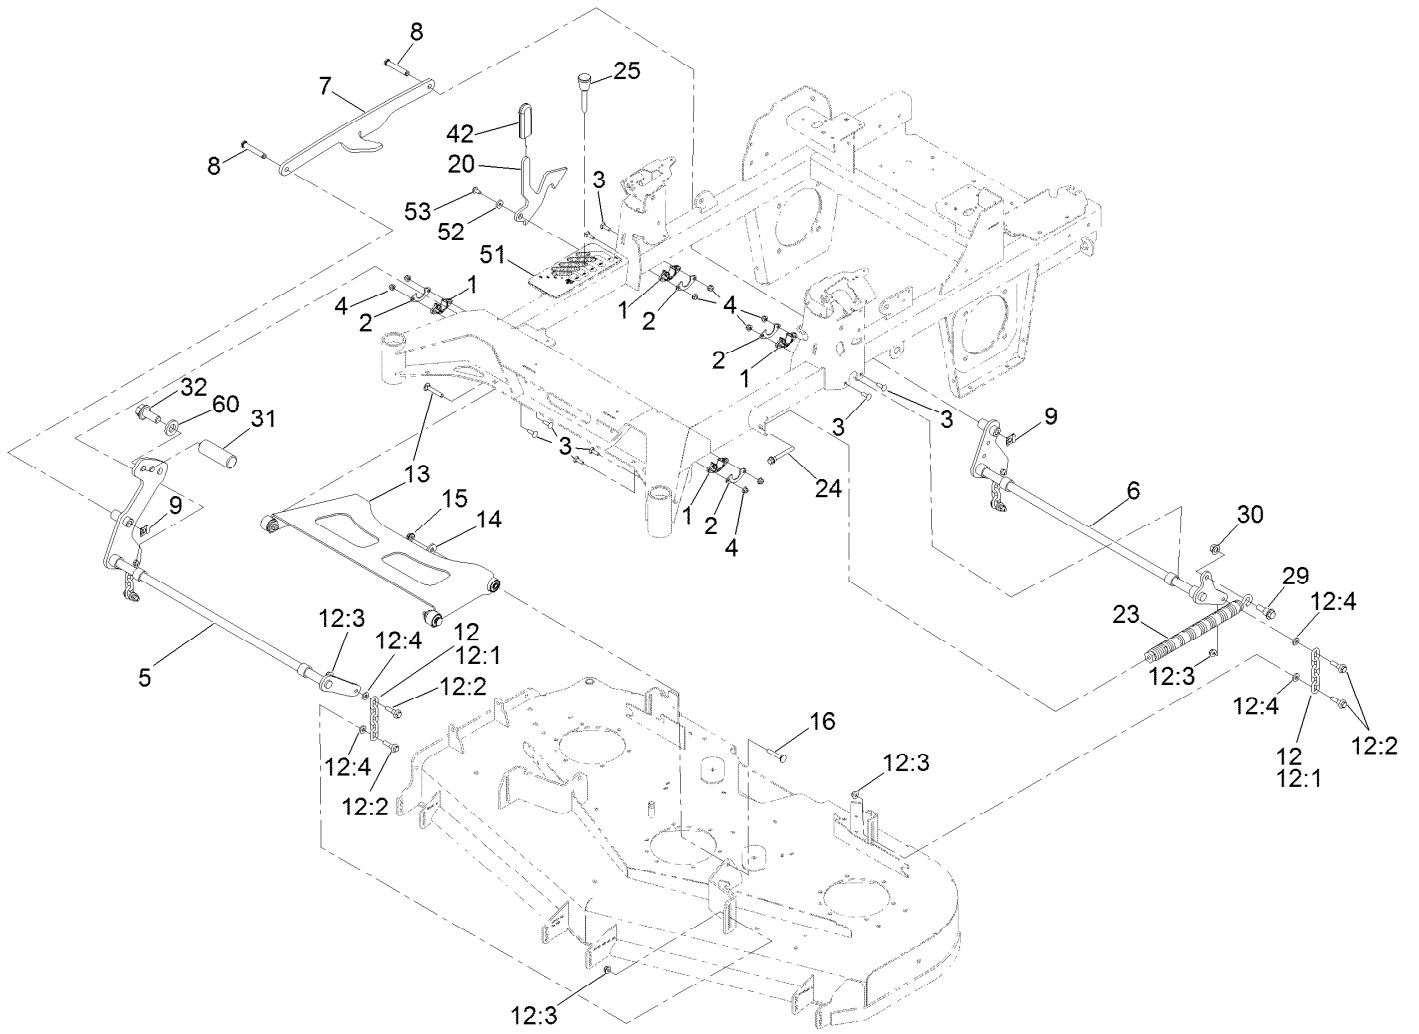

Deck Lift Assembly

Deck Lift Assembly (continued)

<i>Ref.</i>	<i>Part Number</i>	<i>Qty.</i>	<i>Description</i>	<i>Ref.</i>	<i>Part Number</i>	<i>Qty.</i>	<i>Description</i>
1	139-5872	4	Bearing-Flange	14	1-373034	2	Washer
2	116-2887	4	Gusset-Lift, Deck	15	109-6658	2	Nut-Flange, NI
3	3230-22	8	Screw-CARR	16	3231-7	2	Screw-CARR
4	104-8300	8	Nut-HF, NI	20	140-1249	1	Plate-Transport Lock
5	139-8050-03	1	Front Deck Lift Shaft ASM	23	116-0886	1	Spring-Extension
6	140-4975-03	1	Shaft-Lift, Deck	24	92-7674	1	Bolt-Shoulder
7	126-4639-03	1	Link-HOC	25	126-5401	1	Pin-HOC
8	126-9181	2	Pin-Clevis	29	116-0780	1	Screw-Shoulder, HHF
9	138-8491	2	Clip-Pin	30	99-5107	1	Nut-Lock
12	126-8877	4	Deck Chain ASM	31	140-4959	1	Pedal-Foot Lift
12:1	1-633447	1	Chain-Lift, Deck	32	3234-42	1	Screw-HHF
12:2	130-0742	2	Bolt-Shoulder	42	132-4749	1	Grip-Lever
12:3	104-8301	2	Nut-HF, NI	51	139-6699	1	Decal-HOC
12:4	43-0940	2	Spacer	52	104-7658	1	Spacer
13	140-1179	1	Deck Strut W/ Bushings ASM	53	9266934	1	Screw
				60	2844	1	Washer