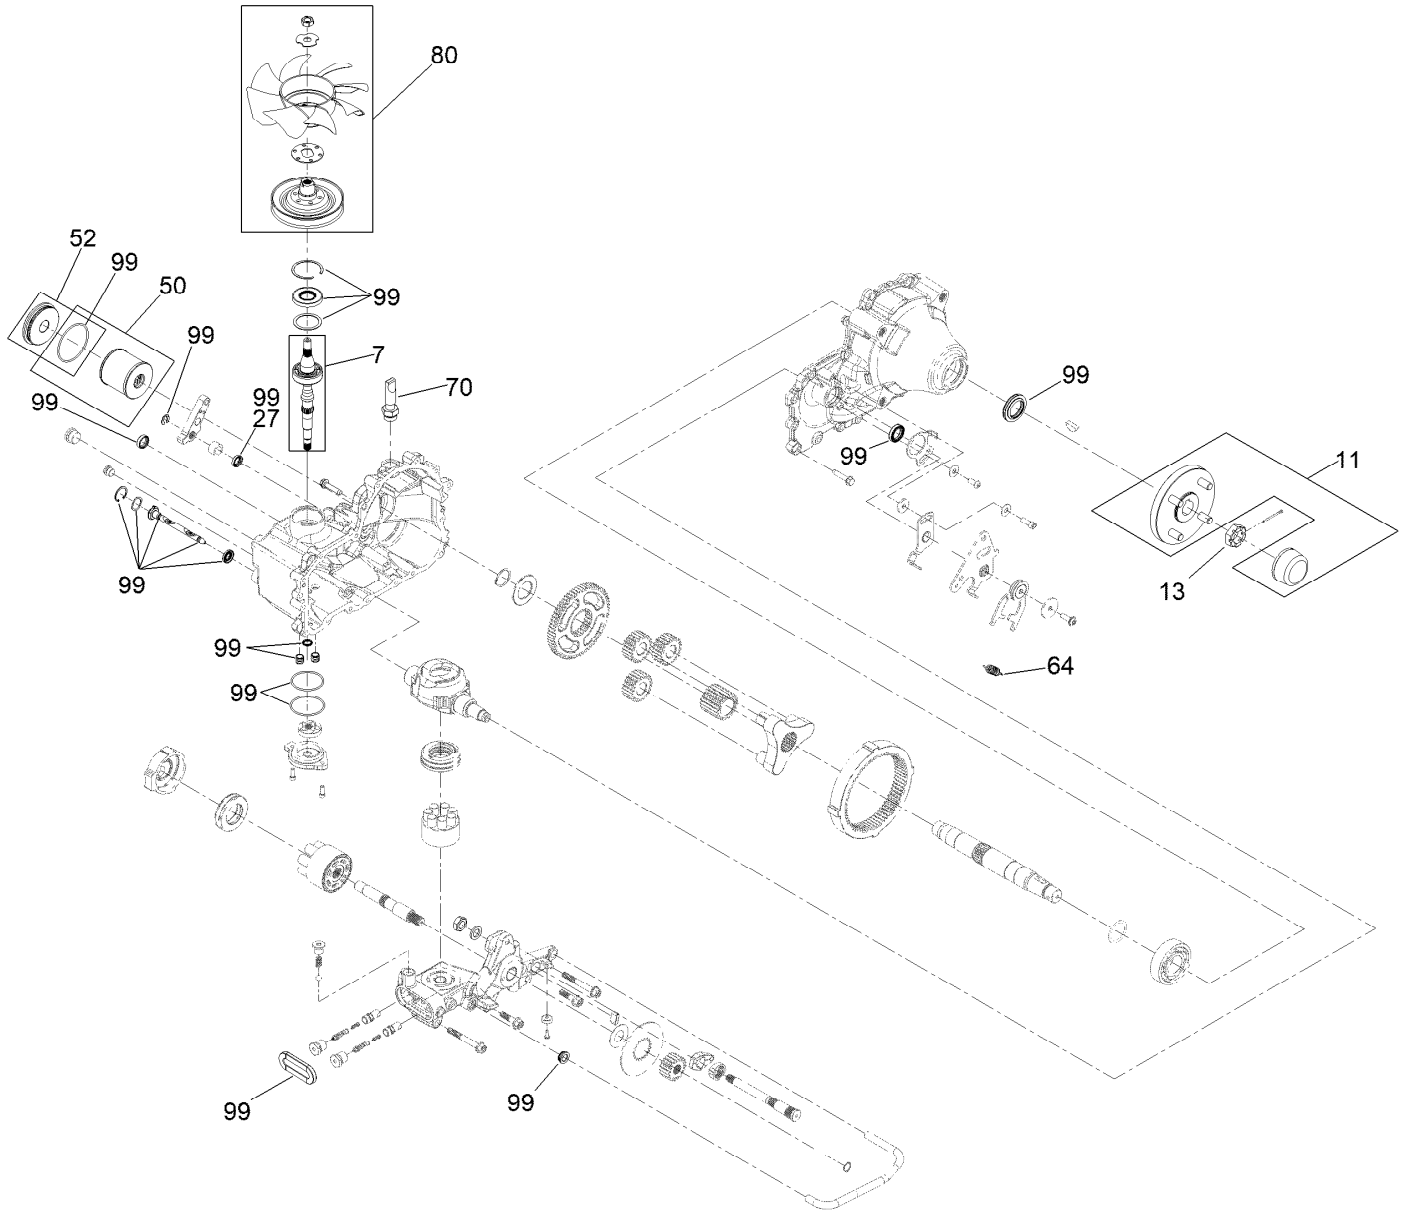

Hydro Assembly (continued)

<i>Ref.</i>	<i>Part Number</i>	<i>Qty.</i>	<i>Description</i>	<i>Ref.</i>	<i>Part Number</i>	<i>Qty.</i>	<i>Description</i>
1	138-6076	1	LH Transaxle ASM	5	3229-28	2	Screw-CARR
2	138-6077	1	RH Transaxle ASM	6	140-1225	1	ASM-Hose, Hydraulic
3	3234-38	8	Screw-HHF	15	104-7201	2	Nut-HF, NI
4	119-9908	1	Hydraulic Reservoir ASM	17	126-9835	1	Belt-V
4:1	109-3320	1	Cap-Reservoir, HYD				

LH Transaxle Assembly No. 138-6076