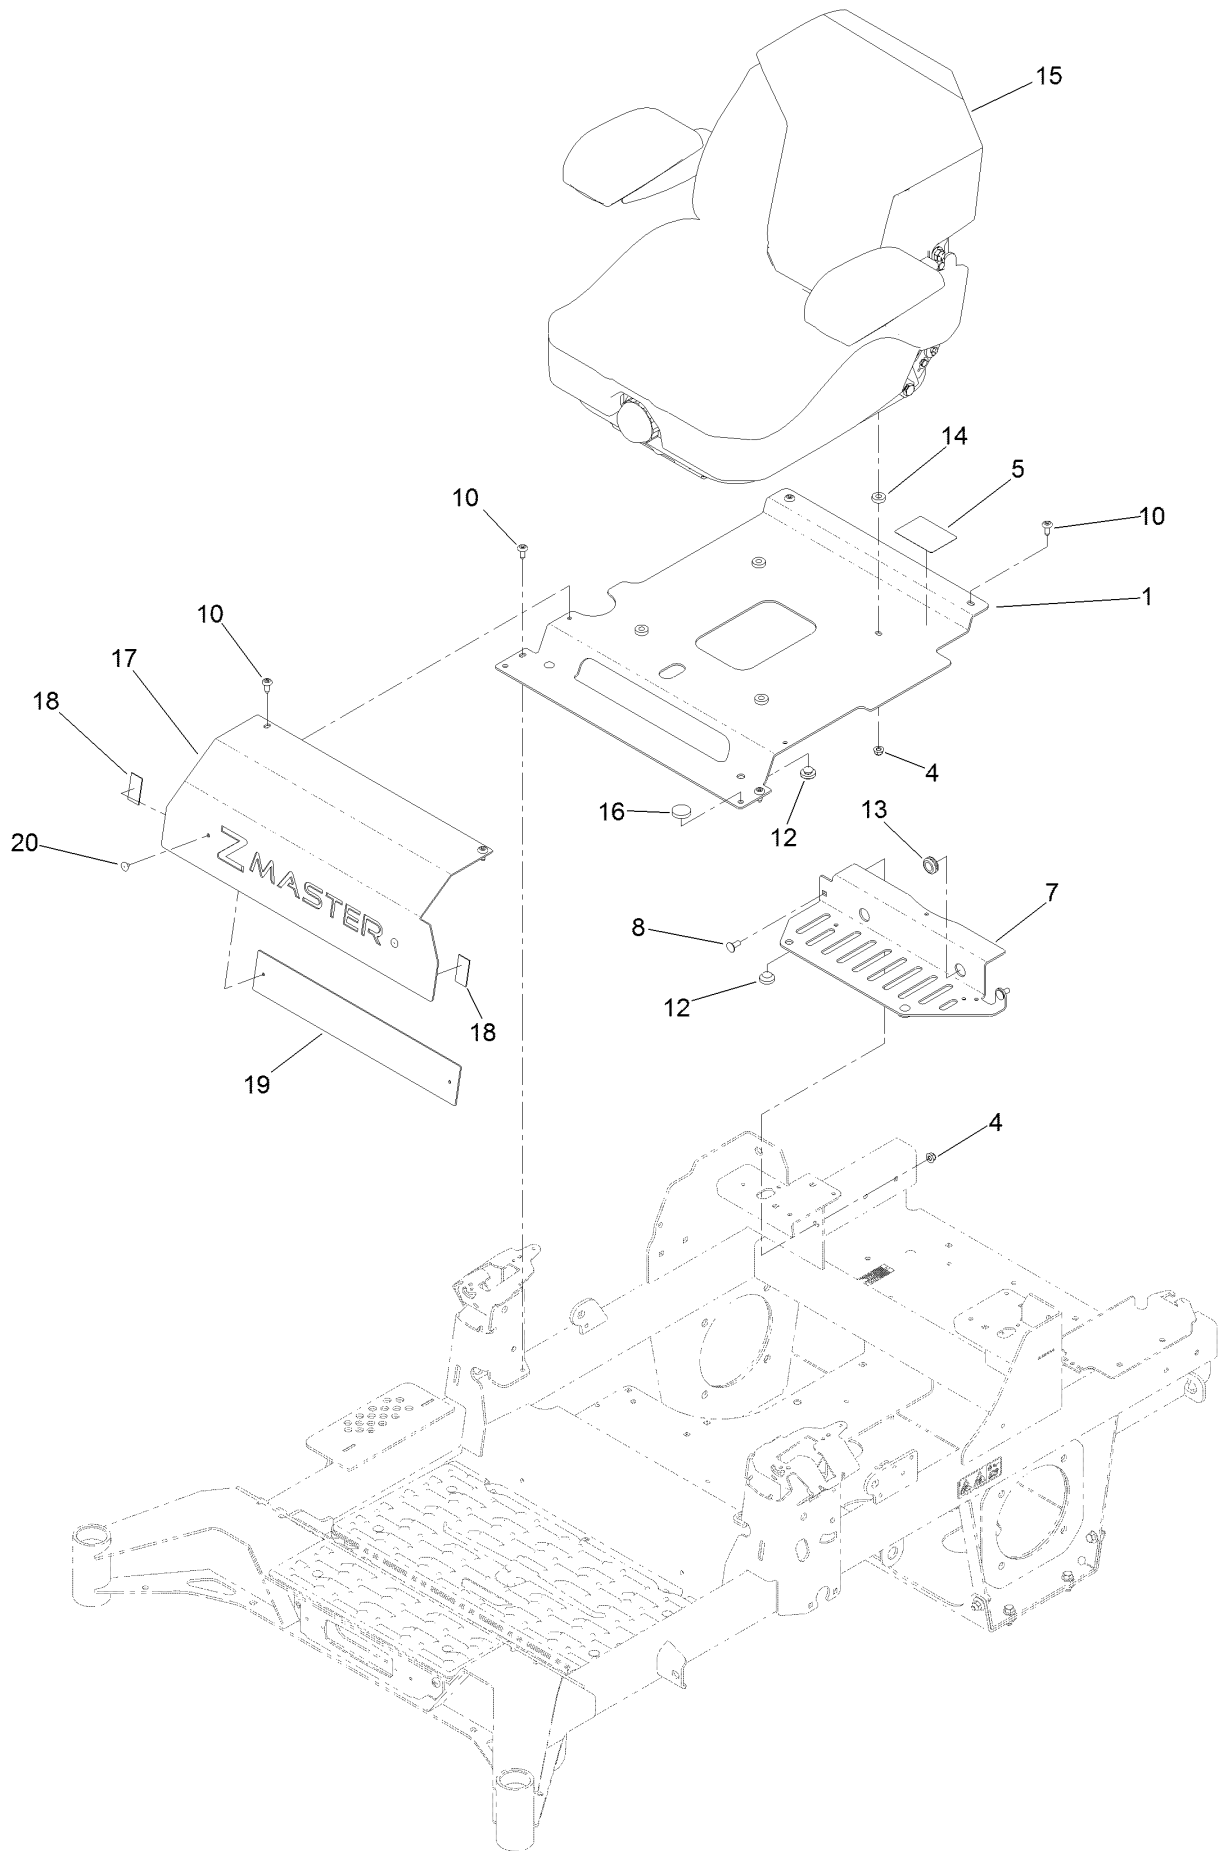

Fuel Tank Assembly No. 139-6722 (continued)

<i>Ref.</i>	<i>Part Number</i>	<i>Qty.</i>	<i>Description</i>	<i>Ref.</i>	<i>Part Number</i>	<i>Qty.</i>	<i>Description</i>
2	46-6560	4	Bushing	5	139-8058	1	Gauge-Fuel
3	140-4955	1	Connector Elbow-90 DEG	6	126-9057	2	Fitting-90 DEG
4	133-9269	1	Grommet-Fuel	7	140-4954	1	Fitting-Tee

Seat Mount Assembly