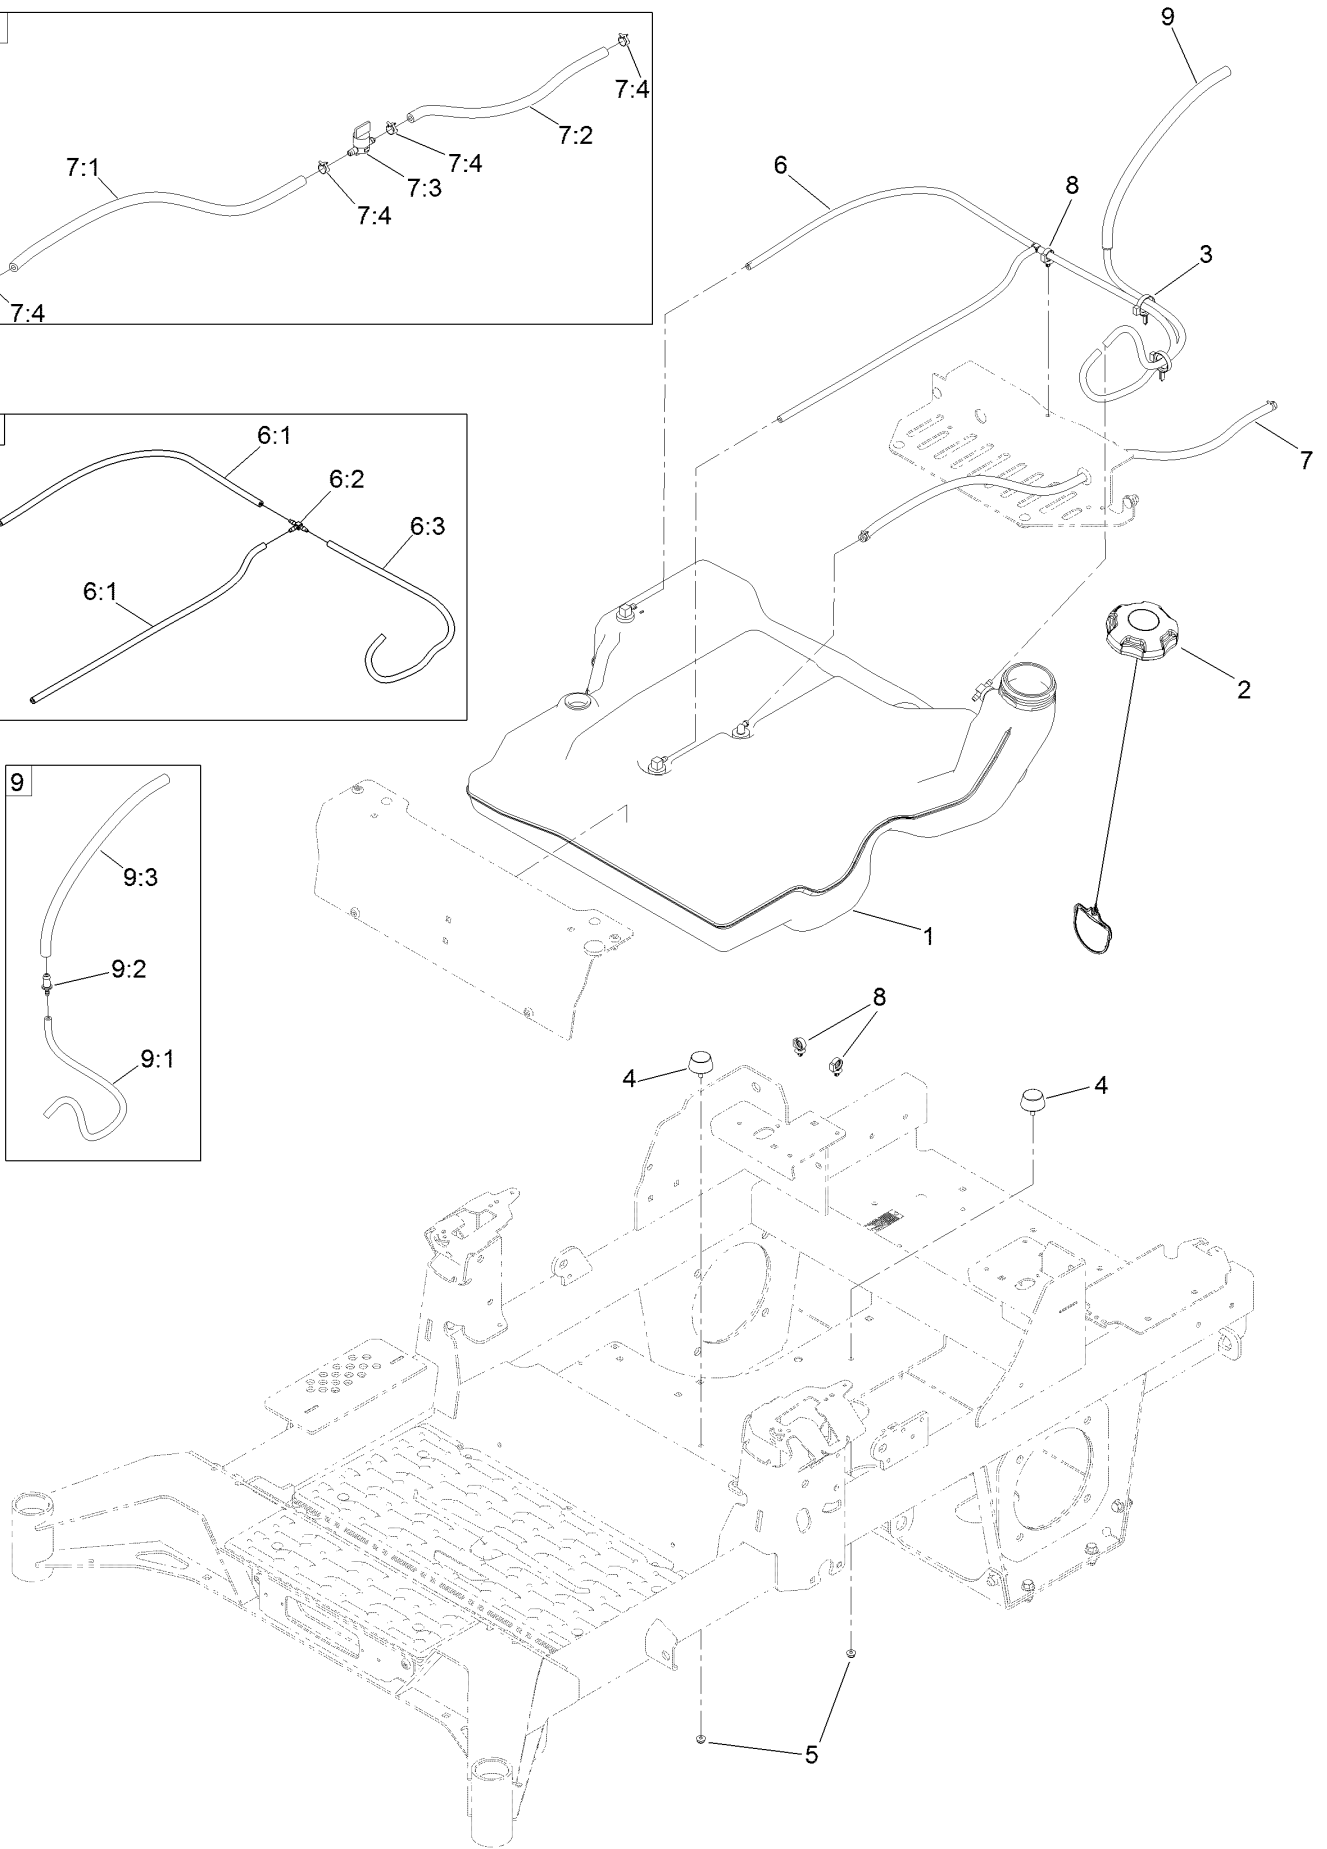

Throttle, Choke Cables and Guard Assembly (continued)

<i>Ref.</i>	<i>Part Number</i>	<i>Qty.</i>	<i>Description</i>	<i>Ref.</i>	<i>Part Number</i>	<i>Qty.</i>	<i>Description</i>
1	139-6719-03	1	Guard-Muffler [black]	43	144-2647	1	Cable-Choke Control
2	144-2637	1	Rear Guard ASM	44	110-5727	1	Throttle Control ASM
3	144-6551-01	1	Console-RH	44:1	112-2334	1	Lever-Throttle
4	144-2638-01	1	Console-LH	44:2	110-5728	1	Cable-Throttle
6	140-4867	1	RH Cover ASM	45	1-603175	1	Knob-Ball
6:2	99-8936	1	Decal-Control, Motion	46	105-8278	1	Decal
7	140-4866	1	LH Cover ASM	48	87-6620	4	Screw-Tph Thd Form
7:2	99-8936	1	Decal-Control, Motion	49	126-9939	1	Decal-Fill, Fuel
11	1-807513	2	Bolt-CARR	50	140-7987	1	Decal-4000 Series, RH
12	3296-2	2	Nut-Lock, NI	51	140-7979	1	Side Pod, LH
24	3230-22	2	Screw-CARR	52	140-7980	1	Side Pod, RH
25	104-8300	16	Nut-HF, NI	53	140-7968	1	Cup Holder
27	126-6267	4	Screw-TTH	54	3230-18	4	Screw-CARR
30	126-6268	6	Screw-TTH	55	140-7996-03	1	Plate-Cover, LH Front
31	3220-3	1	Nut-HJ	58	140-7998-03	1	Plate-Cover, RH Front
32	139-1149	1	Decal - 4000 Series, LH	60	130-8451	4	Rivet-Trifold
37	145-6964-01	1	Guard-Rear, LH	61	120-7950	8	Screw-Torx
38	140-1221-01	1	Guard-Rear, Top	62	140-8019	1	Cupholder-RH
39	145-7012	1	RH Rear Guard ASM	65	110-0824	1	R-Clamp
39:2	133-8062	1	Decal-Spark Arrestor	66	144-2642	2	Rod-Support, Pod
41	138-9753	6	Screw	67	3296-59	4	Nut-Lock, NI

Fuel System Assembly