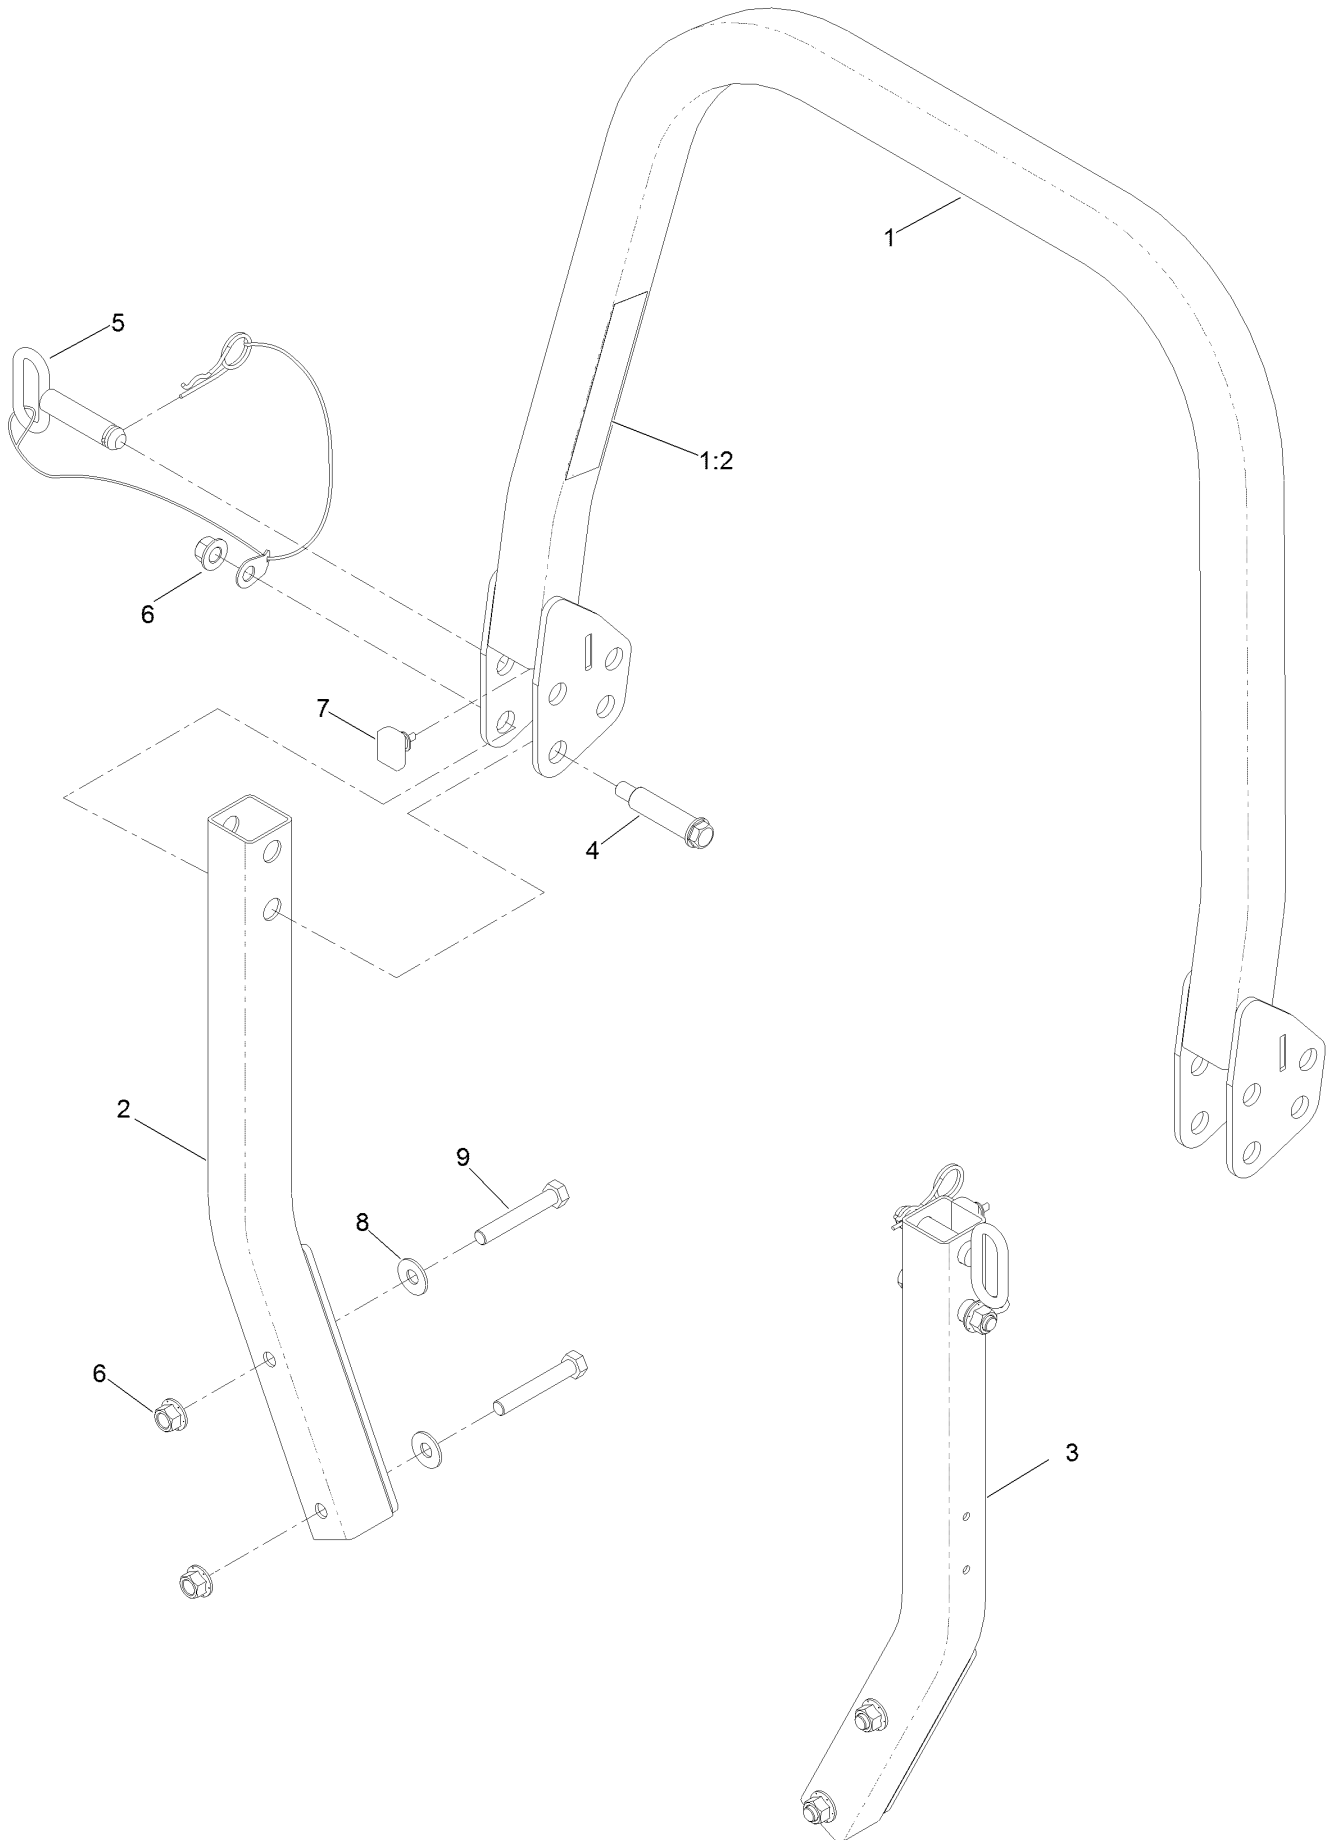

Frame Assembly (continued)

<i>Ref.</i>	<i>Part Number</i>	<i>Qty.</i>	<i>Description</i>	<i>Ref.</i>	<i>Part Number</i>	<i>Qty.</i>	<i>Description</i>
1	144-6590	1	Frame Decal ASM	14	3234-42	8	Screw-HHF
1:1		1	Frame-60 ●	17	138-9753	6	Screw
1:1:2	126-4363	2	Decal-Warning	19	109-9233	2	Bumper-Push-In, Rubber
1:1:4	144-2687	1	Decal, Belt Routing	22	140-4995	1	Toeboard
2	139-8062	1	ASM-ROPS	22:2	126-8383	1	Decal-Danger
6	138-6098	1	Floor Pan ASM	23	140-4992	1	Step
6:2	109-9233	2	Bumper-Push-In, Rubber	24	117-2382	6	Plug-Plastic
12	139-6717-01	1	Plate-Hydro	25	140-4994-01	1	Bracket-Light
13	109-6658	8	Nut-Flange, NI	32	140-7950	1	Floormat-Fixed Seat

● Not serviced separately

Roll-Over Protection System Assembly No. 139-8062