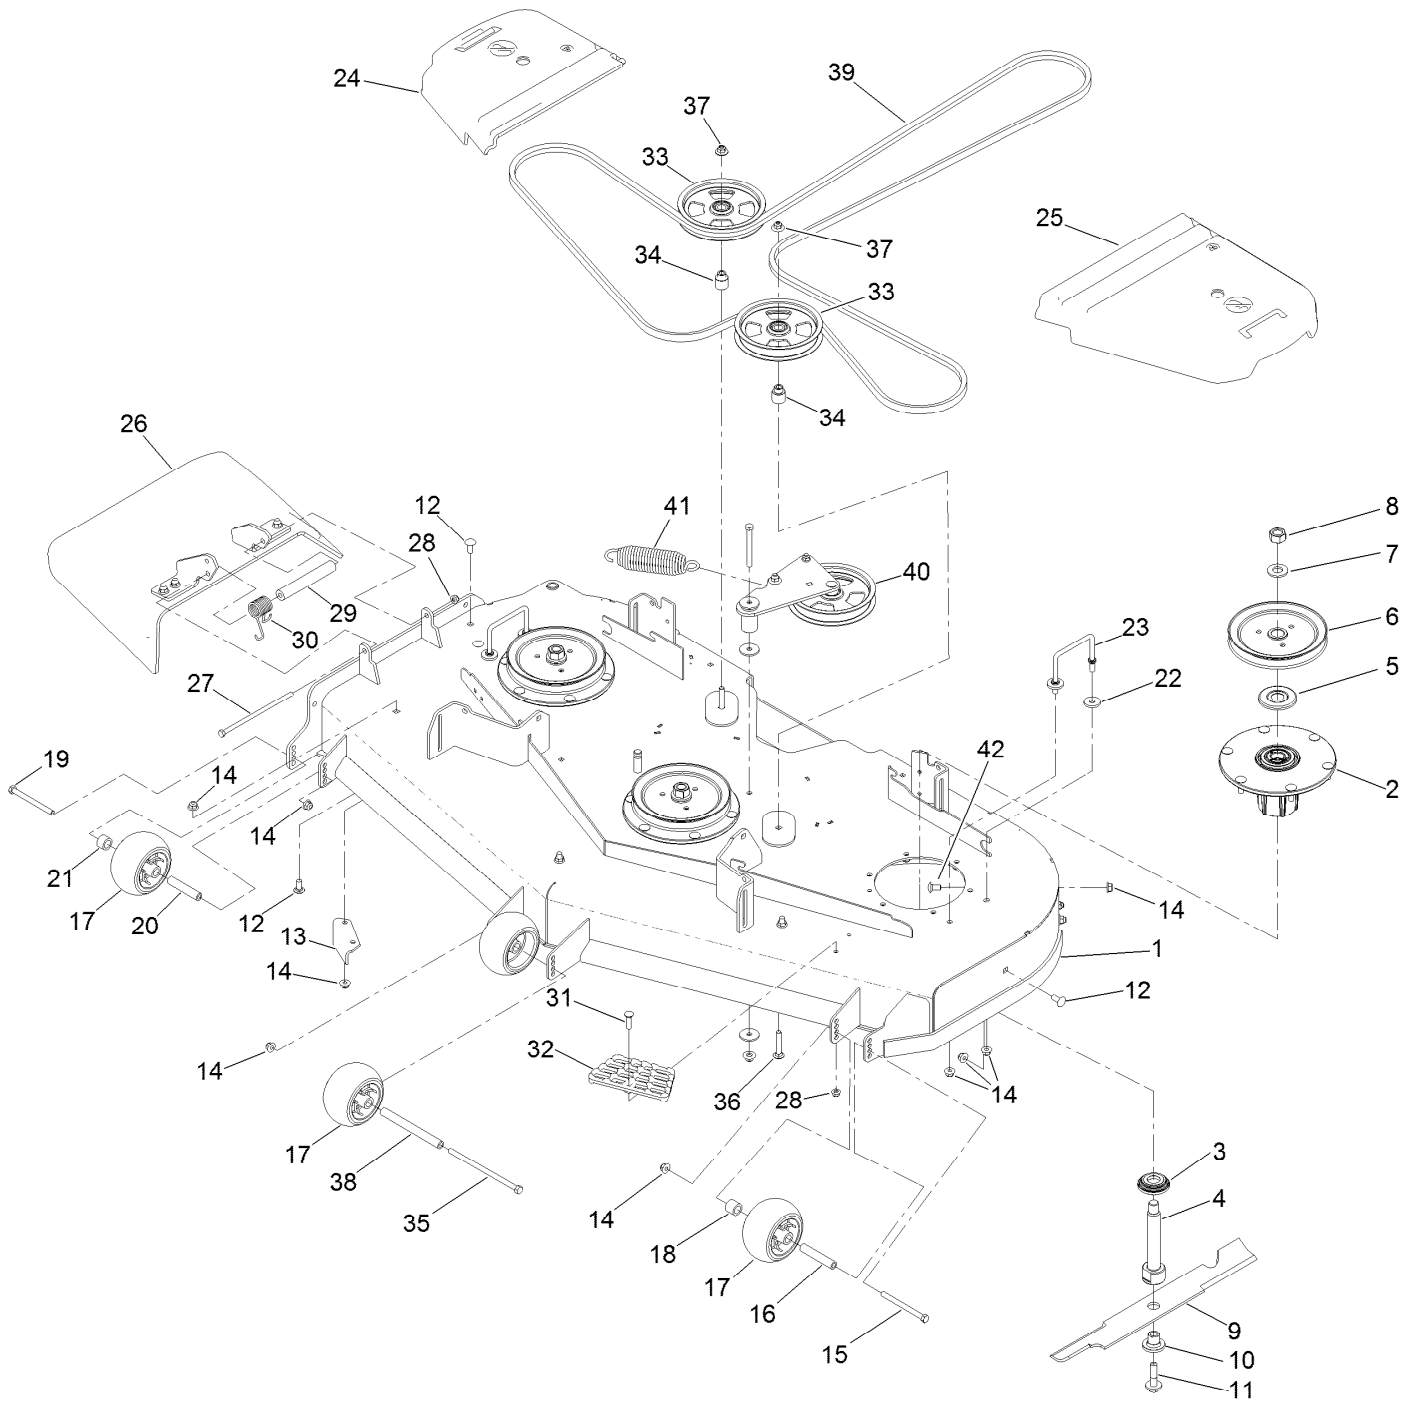

Deck Assembly

Deck Assembly (continued)

<i>Ref.</i>	<i>Part Number</i>	<i>Qty.</i>	<i>Description</i>	<i>Ref.</i>	<i>Part Number</i>	<i>Qty.</i>	<i>Description</i>
1	144-6588	1	Deck Decal ASM	22	1-373034	4	Washer
2	137-9780	3	Spindle ASM	23	109-6982	2	Wireform-Cover
3	137-9784	3	Guard-Bottom	24	116-0094	1	Cover-Belt, RH
4	138-6045	3	Shaft-Spindle	25	109-6938	1	Cover-Belt, LH
5	103-1330	3	Guard-Bearing, Top	26	144-2635	1	Rubber Deflector ASM
6	138-6059	3	Sheave-Drive, Blade	27	322-50	1	Screw-HH
7	103-2802	3	Washer	28	104-8300	2	Nut-HF, NI
8	116-7306	3	Nut-Hex	29	105-4622	1	Spacer
9	140-1240	3	Blade	30	108-4052	1	Spring-Torsion
10	137-9787	3	Bushing-Hex	31	3230-3	1	Screw-CARR
11	109-9220	3	Screw-Sems	32	126-4781-03	1	Step-Deck
12	3231-27	6	Screw-CARR	33	132-9424	2	Pulley-Idler, Flat
13	107-8541-01	1	Baffle-Discharge	34	139-8061	2	Bushing, Idler
14	104-8301	34	Nut-HF, NI	35	108-5388	1	Screw-HH
15	323-23	1	Screw-HH	36	3231-7	2	Screw-CARR
16	98-7912	1	Tube-Spanner	37	109-6658	2	Nut-Flange, NI
17	1-603299	4	Roller-Scalp, Anti	38	98-5967	1	Spacer-Wheel
18	98-7913	1	Tube-Spacer	39	144-0357	1	Belt-V
19	323-17	1	Screw-HH	40	139-1087	1	Idler Arm ASM
20	133-2129	1	Tube-Shafting	41	116-6317	1	Spring-Extension
21	133-2128	1	Tube-Spacer	42	3231-21	3	Screw-CARR