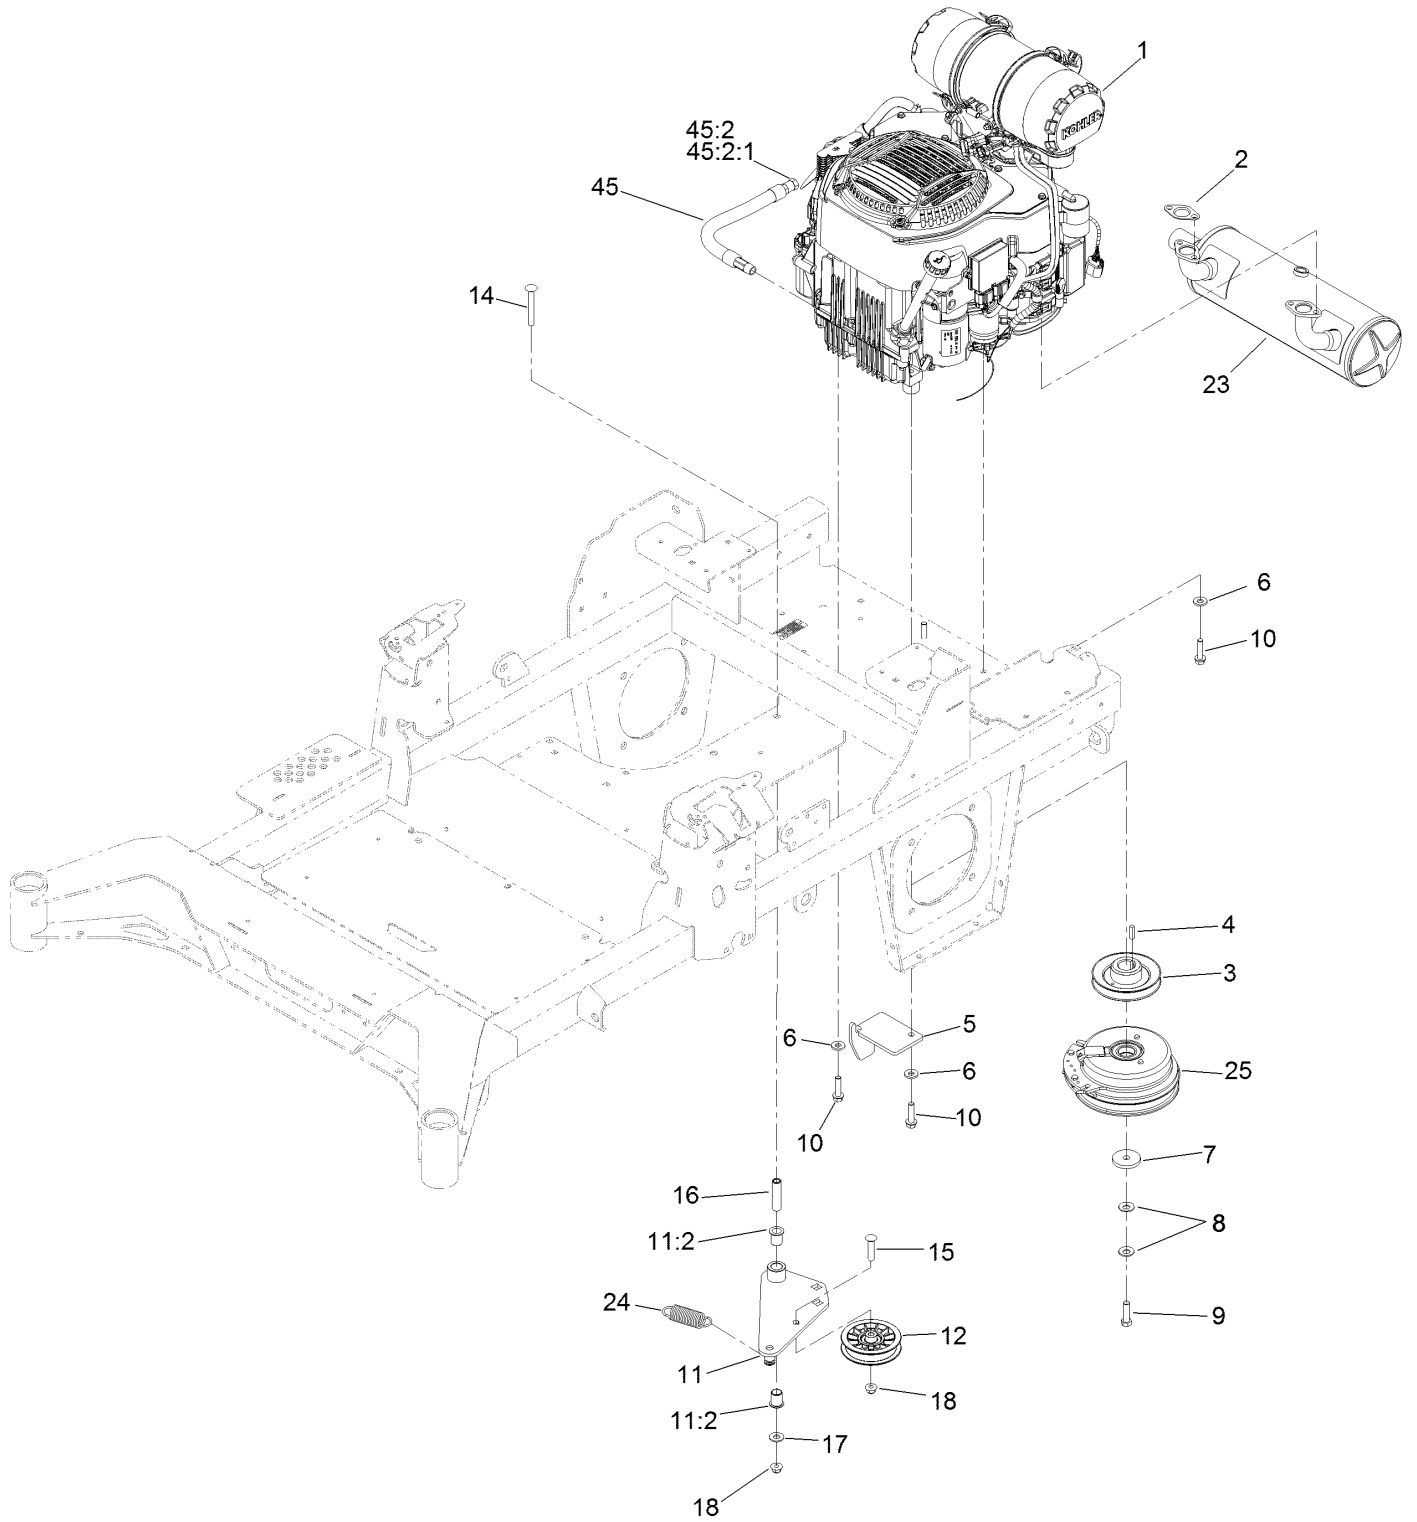

Engine, Clutch and Muffler Assembly

Engine, Clutch and Muffler Assembly (continued)

<i>Ref.</i>	<i>Part Number</i>	<i>Qty.</i>	<i>Description</i>	<i>Ref.</i>	<i>Part Number</i>	<i>Qty.</i>	<i>Description</i>
1	140-8001	1	Engine-Kohler ■	12	116-2456	1	Pulley-Flat Idler
2	110-6697	2	Gasket-Exhaust	14	3231-42	1	Screw-CARR
3	139-6702	1	Sheave, W/Hub	15	3231-29	1	Screw-CARR
4	1-807259	1	Key	16	139-6690	1	Bushing, Idler Pivot
5	140-1190	1	Anchor-Clutch	17	3256-4	1	Washer-Flat
6	98-5975	4	Washer-Belleville	18	104-8301	2	Nut-HF, NI
7	109-6919	1	Washer-Plain	23	140-7995	1	Muffler-Kohler EFI
8	1-603610	2	Washer-Spring	24	1-653331	1	Spring-Idler
9	109-9761	1	Screw-HH	25	116-1604	1	Clutch
10	32144-102	4	Screw-HWH	45	116-5316	1	Oil Drain Hose ASM
11	144-2671	1	Idler Arm ASM	45:2	353-508	1	Plug-HH ●
11:2	138-2573	2	Bushing-Flange	45:2:1	237-42	1	O-Ring

● Torque to 24-26 ft-lb

■ Obtain parts from www.kohlerplus.com