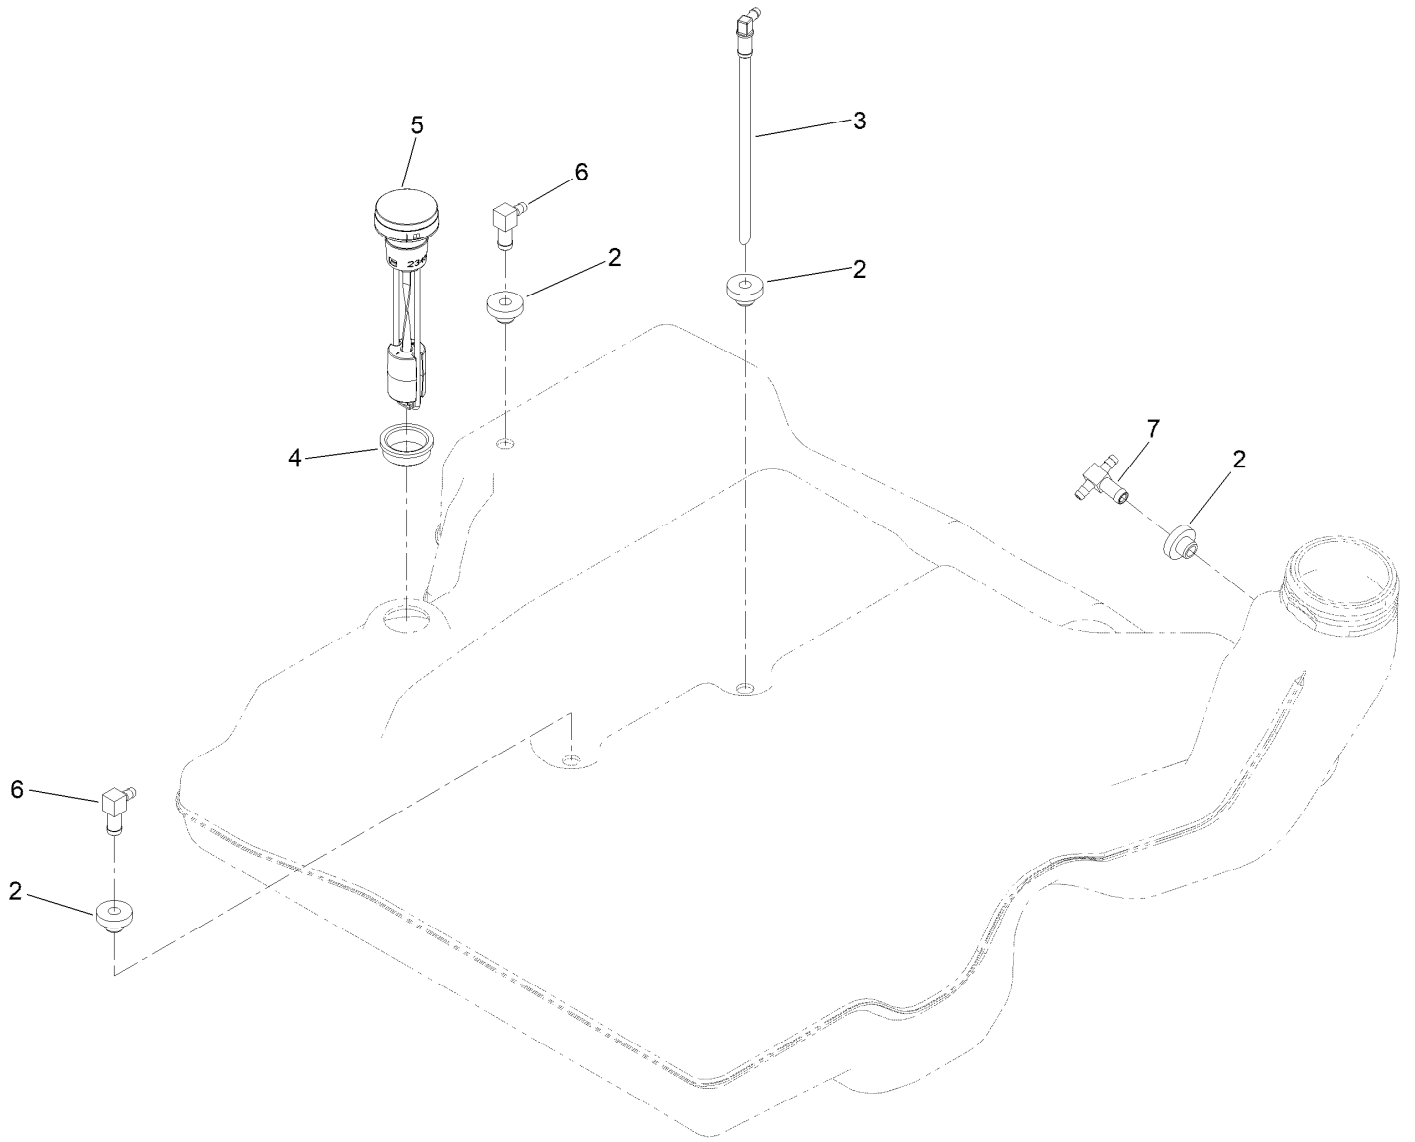

Fuel System Assembly (continued)

<i>Ref.</i>	<i>Part Number</i>	<i>Qty.</i>	<i>Description</i>	<i>Ref.</i>	<i>Part Number</i>	<i>Qty.</i>	<i>Description</i>
1	139-6722	1	Fuel Tank ASM	7:1	109-0298	1	Line-Fuel
2	135-4801	1	Cap-Fuel, Ratcheting	7:2	114-3766	1	Hose-Fuel
3	104-2490	2	Clamp-Hose	7:3	1-603770	1	Valve-Fuel
4	131-8834	2	Bumper	7:4	2412-98	4	Clamp-Hose
5	104-7201	2	Nut-HF, NI	8	126-5523	3	Clip
6	139-8067	1	Vent Hose ASM	9	140-4957	1	ASM-Fuel Vent
6:1	138-3152	2	Hose-Fuel	9:1	138-3152	1	Hose-Fuel
6:2	120-2234	1	Fitting-Tee	9:2	116-4630	1	Fitting-Orifice, Straight
6:3	140-4956	1	Hose-Fuel	9:3	116-4344	1	Hose-Fuel
7	139-8068	1	Fuel Hose ASM				

Fuel Tank Assembly No. 139-6722