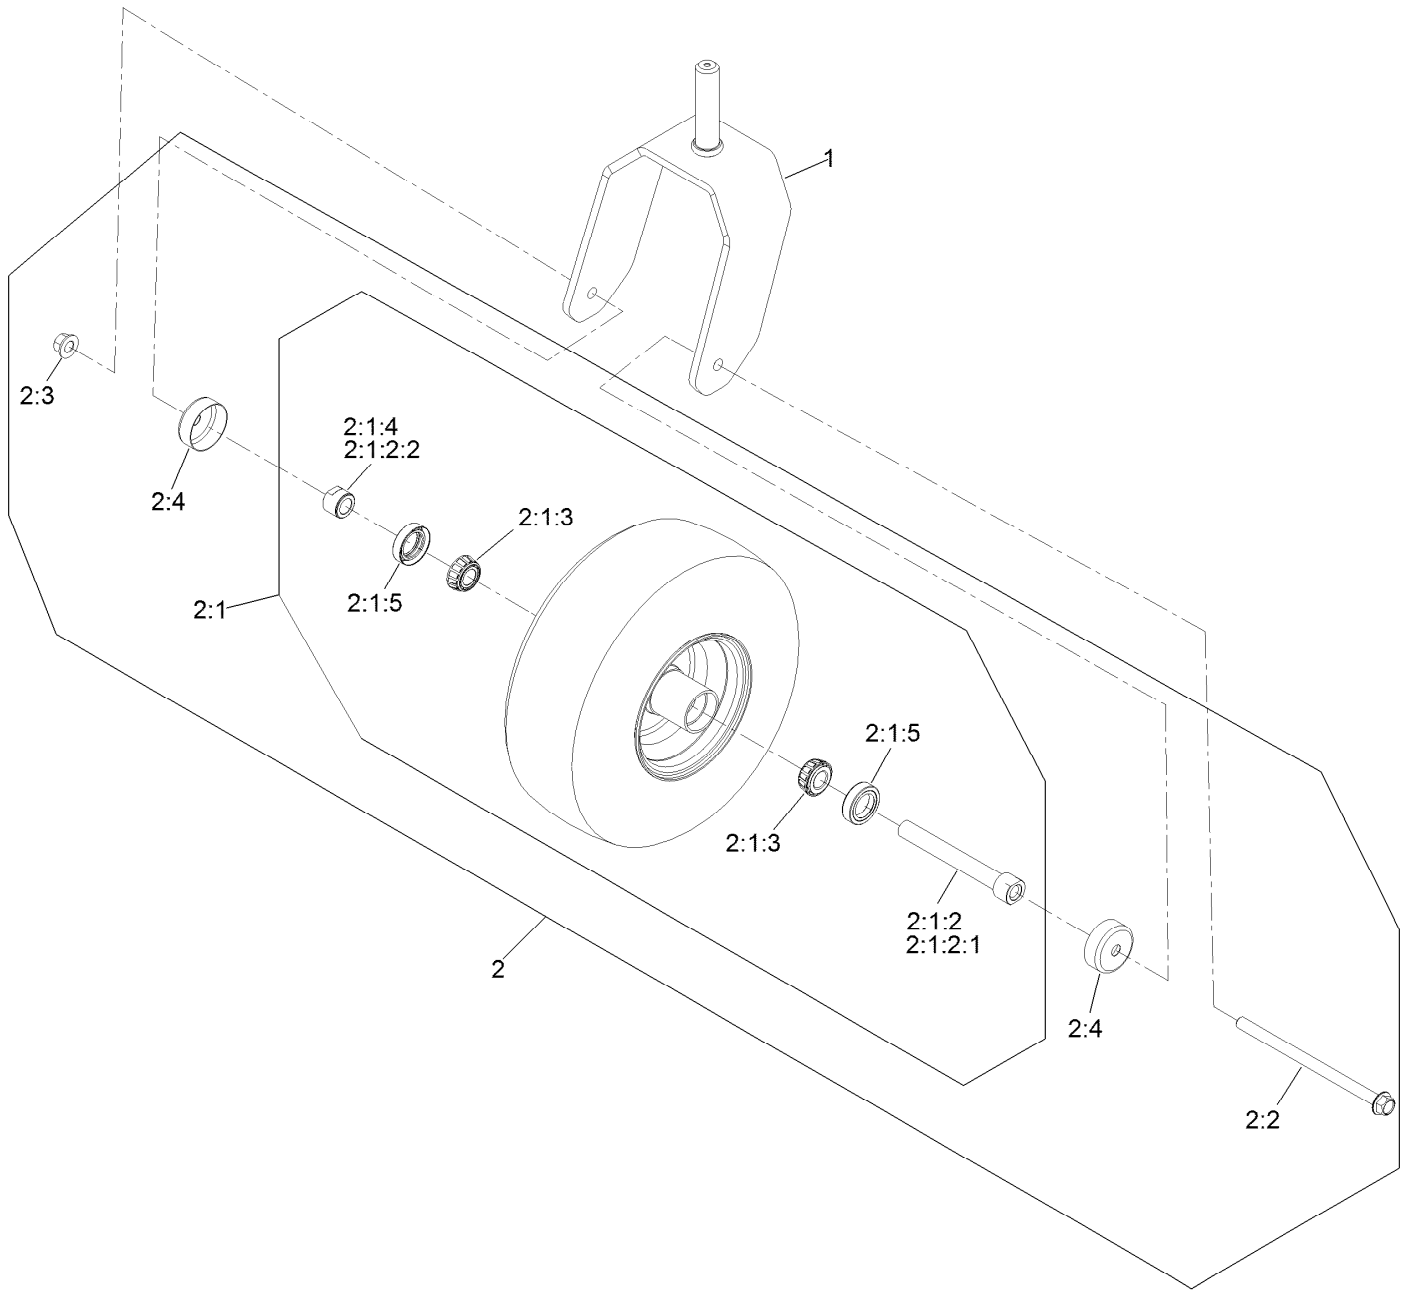

Caster Wheel Assembly (continued)

<i>Ref.</i>	<i>Part Number</i>	<i>Qty.</i>	<i>Description</i>	<i>Ref.</i>	<i>Part Number</i>	<i>Qty.</i>	<i>Description</i>
1		2	ASM, Front Caster W/ Fork ●	4	3256-68	2	Washer-Flat
2	109-3678	4	Bearing-Ball	5	3234-5	2	Screw-HHF
3	145-3660	2	Spacer-Bearing	6	144-0375	2	Cap, Grease

● Not serviced separately

Caster and Wheel Assembly