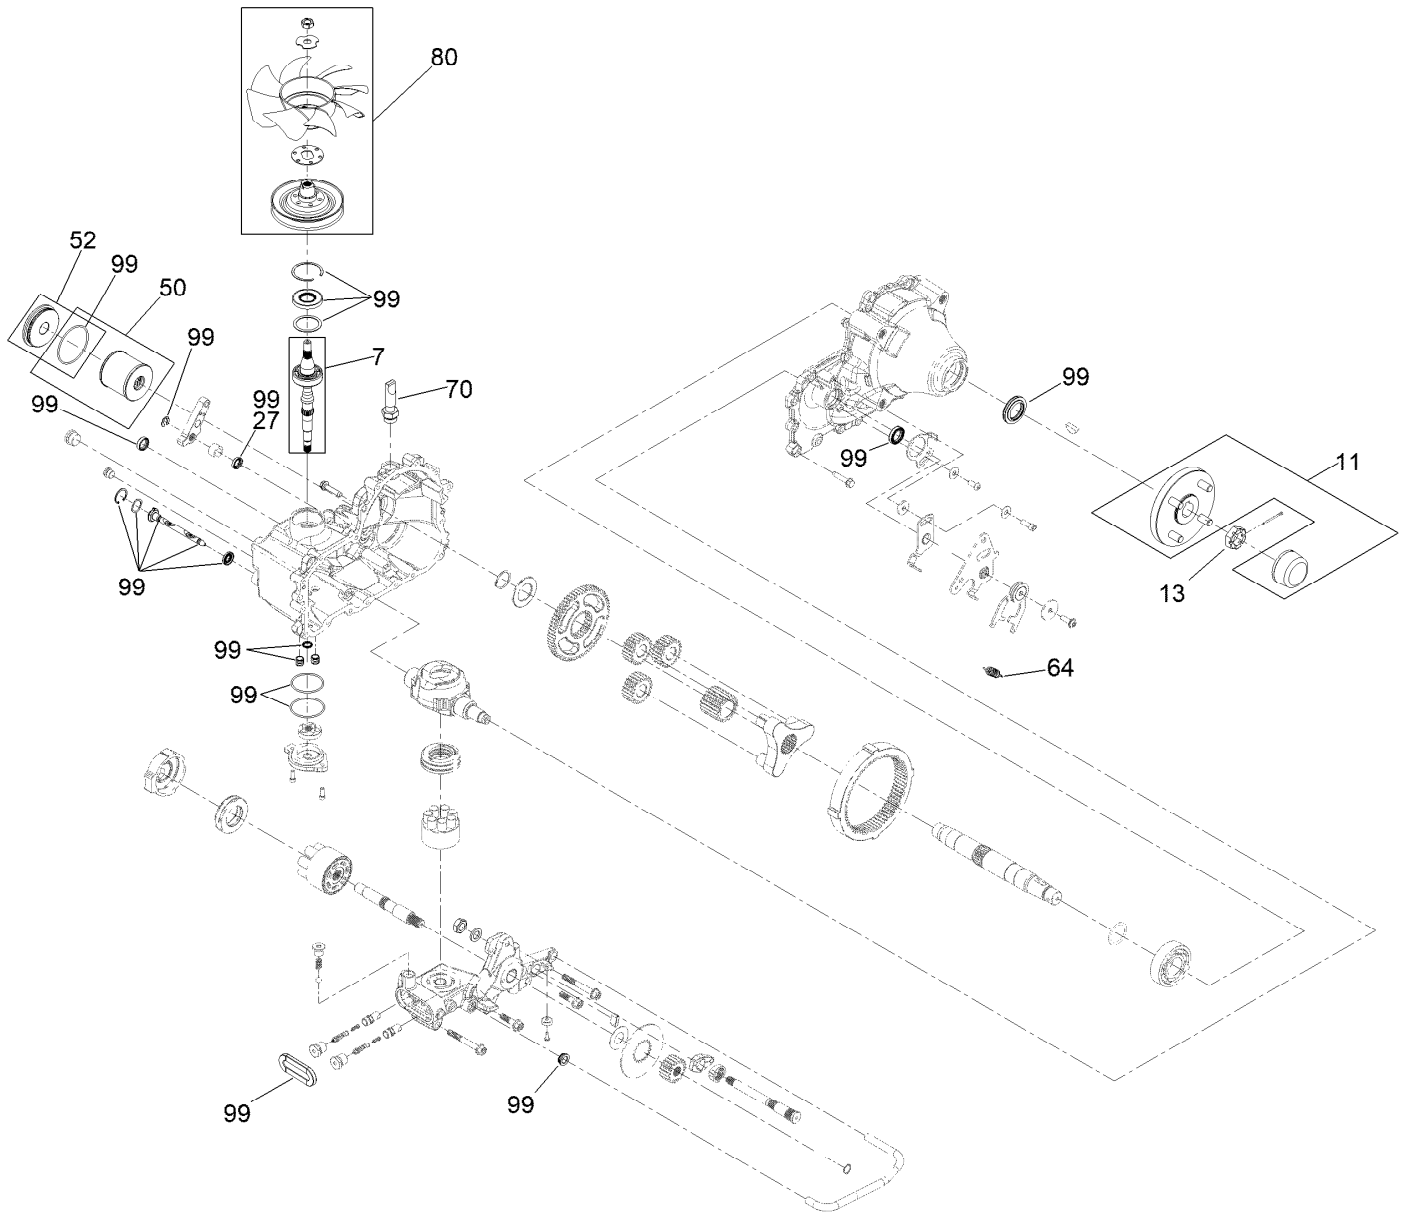

Hydro Assembly (continued)

<i>Ref.</i>	<i>Part Number</i>	<i>Qty.</i>	<i>Description</i>	<i>Ref.</i>	<i>Part Number</i>	<i>Qty.</i>	<i>Description</i>
1	138-6076	1	LH Transaxle ASM	5	3229-28	2	Screw-CARR
2	138-6077	1	RH Transaxle ASM	6	140-1225	1	ASM-Hose, Hydraulic
3	3234-38	8	Screw-HHF	15	104-7201	2	Nut-HF, NI
4	119-9908	1	Hydraulic Reservoir ASM	17	126-9835	1	Belt-V
4:1	109-3320	1	Cap-Reservoir, HYD				

LH Transaxle Assembly No. 138-6076