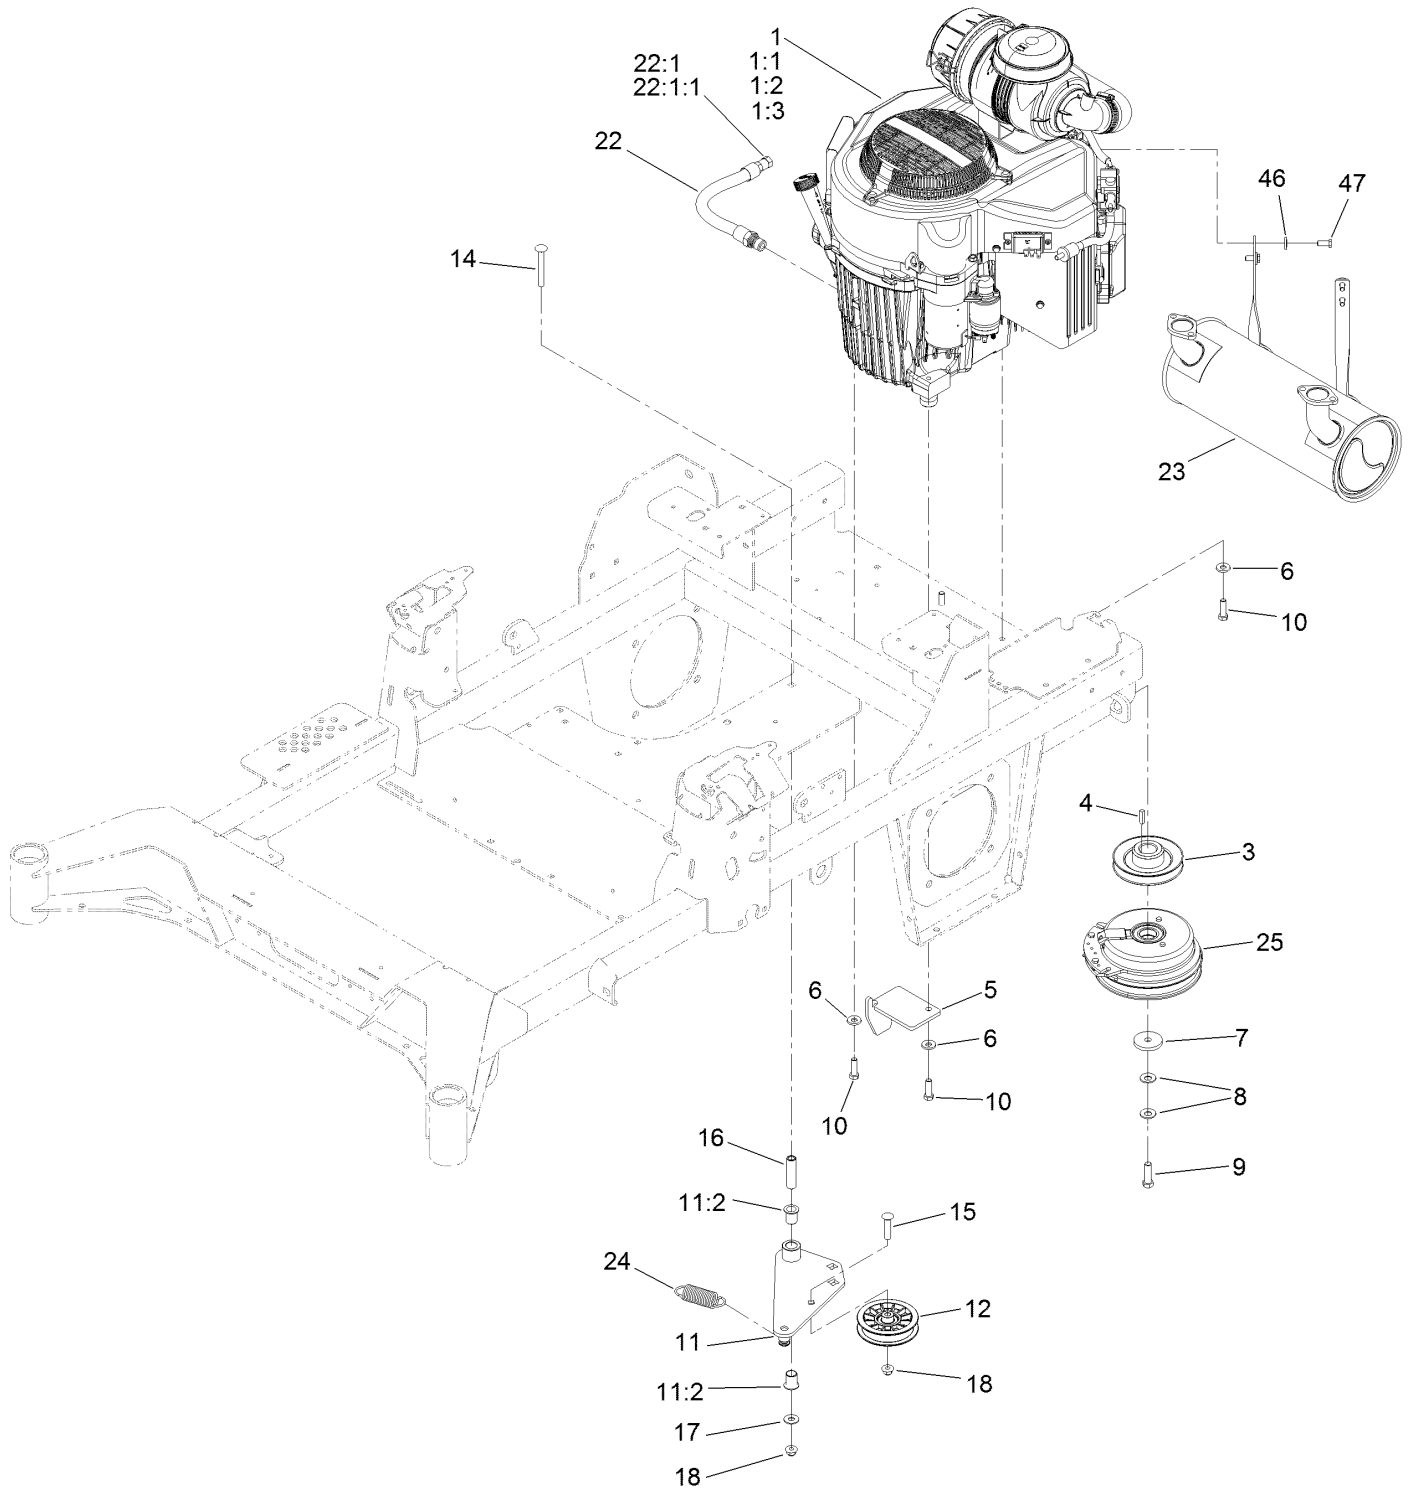

Engine, Clutch and Muffler Assembly

Engine, Clutch and Muffler Assembly (continued)

<i>Ref.</i>	<i>Part Number</i>	<i>Qty.</i>	<i>Description</i>	<i>Ref.</i>	<i>Part Number</i>	<i>Qty.</i>	<i>Description</i>
1	126-2131	1	Engine-Kawasaki, Fx921V-S04-R	11	144-2671	1	Idler Arm ASM
1:1		1	Kawasaki 49065-7007 Engine Oil Filter ■▲	11:2	138-2573	2	Bushing-Flange
1:2		1	Kawasaki 11013-7044 Engine Air Filter ■▲	12	116-2456	1	Pulley-Flat Idler
1:3		1	Kawasaki 11013-7045 Safety Filter ■▲	14	3231-42	1	Screw-CARR
3	139-6702	1	Sheave, W/Hub	15	3231-29	1	Screw-CARR
4	1-807259	1	Key	16	139-6690	1	Bushing, Idler Pivot
5	140-1190	1	Anchor-Clutch	17	3256-4	1	Washer-Flat
6	98-5975	4	Washer-Belleville	18	104-8301	2	Nut-HF, NI
7	109-6919	1	Washer-Plain	22	116-4924	1	Engine Oil Drain Hose ASM
8	1-603610	2	Washer-Spring	22:1	353-508	1	Plug-HH ●
9	109-9761	1	Screw-HH	22:1:1	237-42	1	O-Ring
10	323-7	4	Screw-HH	23	140-8002	1	Muffler
				24	1-653331	1	Spring-Idler
				25	116-1604	1	Clutch
				46	1-303334	4	Washer-Spring
				47	33114-020	4	Screw-HH

● Torque to 24-26 ft-lb
▲ Obtain parts from www.kawpower.com

■ Not serviced separately