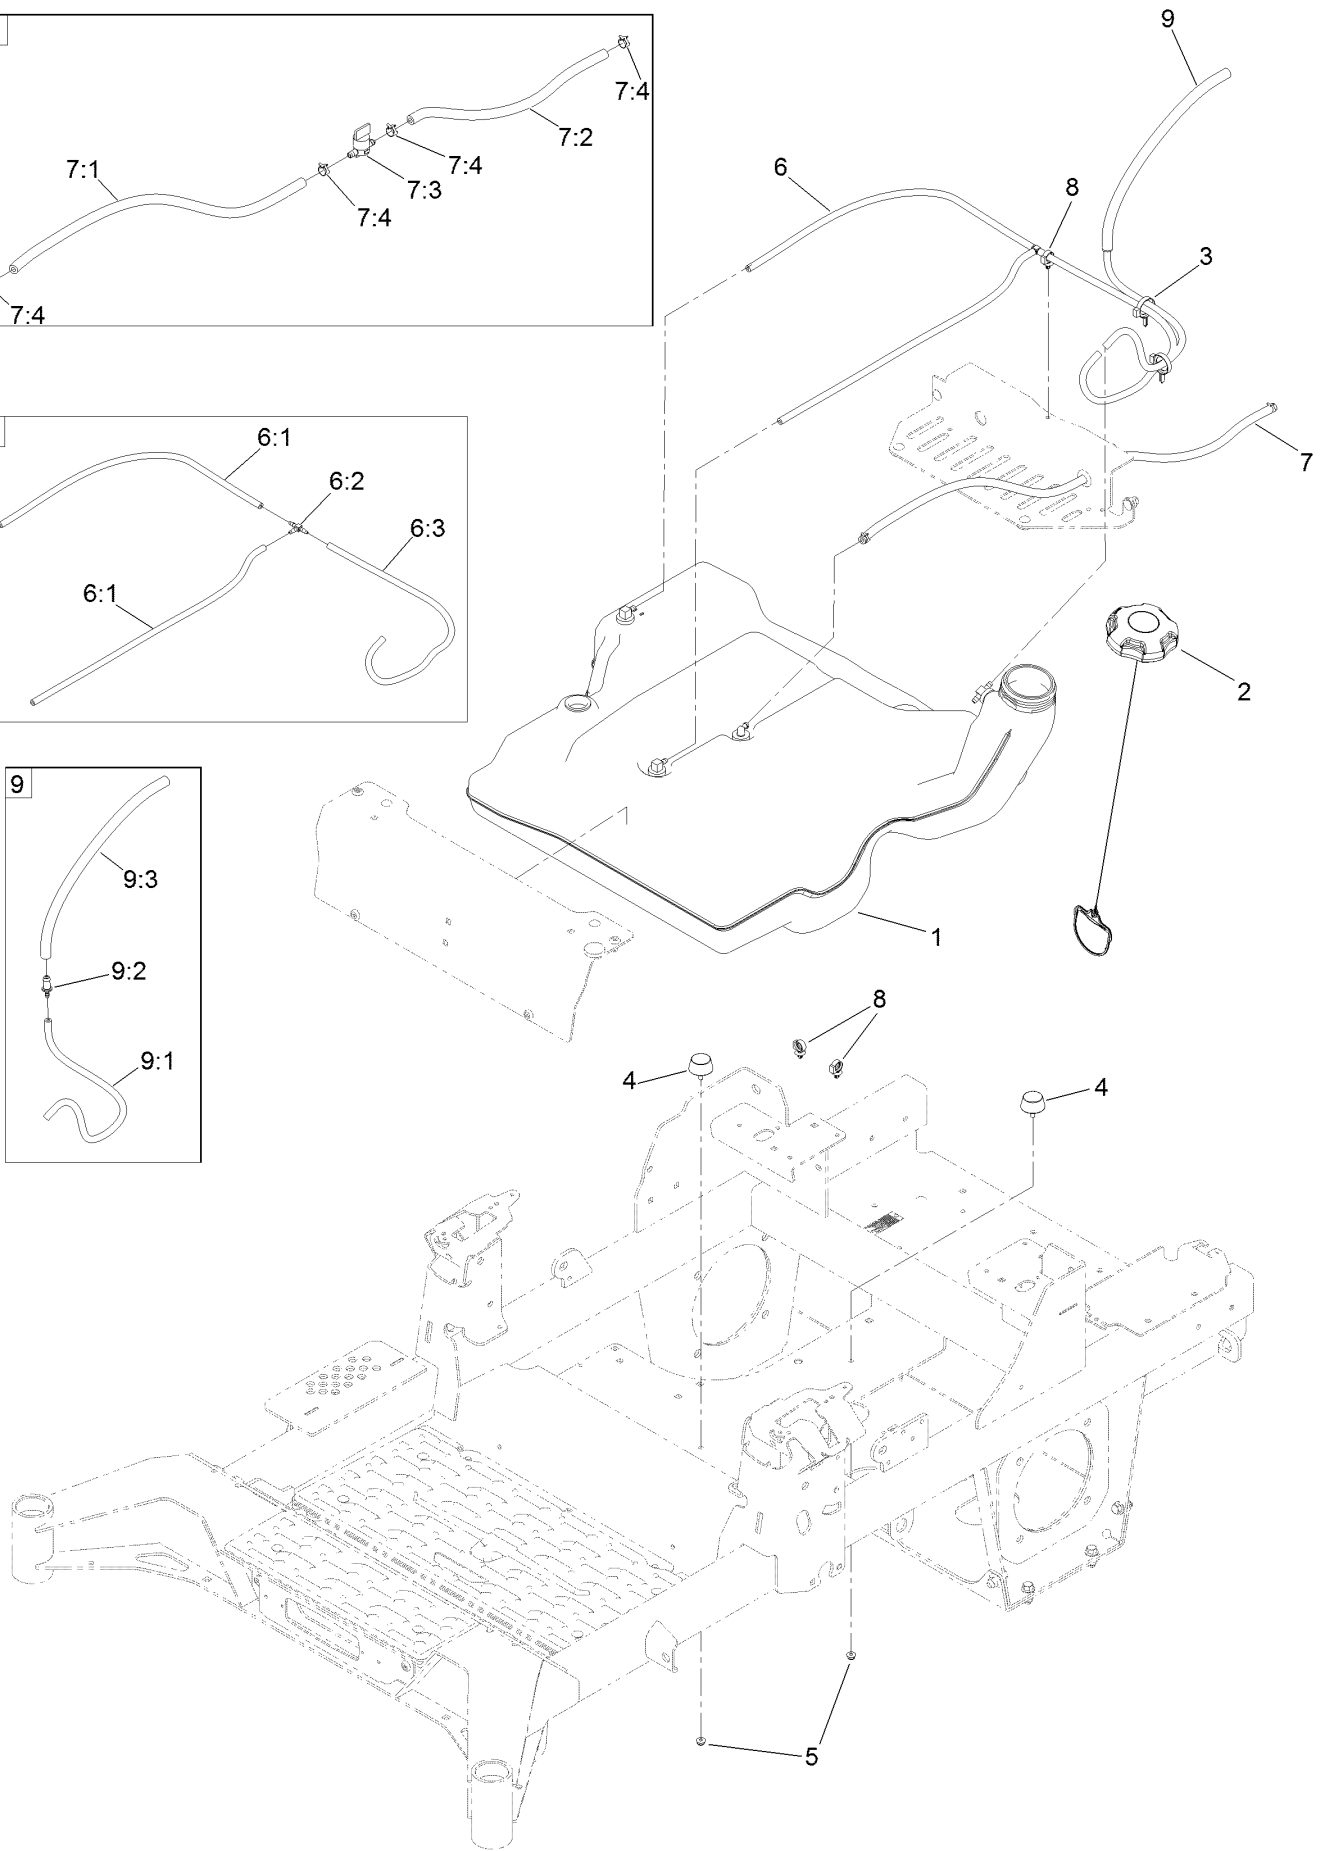

Throttle, Choke Cables and Guard Assembly (continued)

<i>Ref.</i>	<i>Part Number</i>	<i>Qty.</i>	<i>Description</i>	<i>Ref.</i>	<i>Part Number</i>	<i>Qty.</i>	<i>Description</i>
1	139-6719-03	1	Guard-Muffler [black]	43	144-2647	1	Cable-Choke Control
2	144-2637	1	Rear Guard ASM	44	110-5727	1	Throttle Control ASM
3	144-6551-01	1	Console-RH	44:1	112-2334	1	Lever-Throttle
4	144-2638-01	1	Console-LH	44:2	110-5728	1	Cable-Throttle
6	140-4867	1	RH Cover ASM	45	1-603175	1	Knob-Ball
6:2	99-8936	1	Decal-Control, Motion	46	105-8278	1	Decal
7	140-4866	1	LH Cover ASM	48	87-6620	4	Screw-Tph Thd Form
7:2	99-8936	1	Decal-Control, Motion	49	126-9939	1	Decal-Fill, Fuel
11	1-807513	2	Bolt-CARR	50	140-7987	1	Decal-4000 Series, RH
12	3296-2	2	Nut-Lock, NI	51	140-7979	1	Side Pod, LH
24	3230-22	2	Screw-CARR	52	140-7980	1	Side Pod, RH
25	104-8300	16	Nut-HF, NI	53	140-7968	1	Cup Holder
27	126-6267	4	Screw-TTH	54	3230-18	4	Screw-CARR
30	126-6268	6	Screw-TTH	55	140-7996-03	1	Plate-Cover, LH Front
31	3220-3	1	Nut-HJ	58	140-7998-03	1	Plate-Cover, RH Front
32	139-1149	1	Decal - 4000 Series, LH	60	130-8451	4	Rivet-Trifold
37	145-6964-01	1	Guard-Rear, LH	61	120-7950	8	Screw-Torx
38	140-1221-01	1	Guard-Rear, Top	62	140-8019	1	Cupholder-RH
39	145-7012	1	RH Rear Guard ASM	65	110-0824	1	R-Clamp
39:2	133-8062	1	Decal-Spark Arrestor	66	144-2642	2	Rod-Support, Pod
41	138-9753	6	Screw	67	3296-59	4	Nut-Lock, NI

Fuel System Assembly