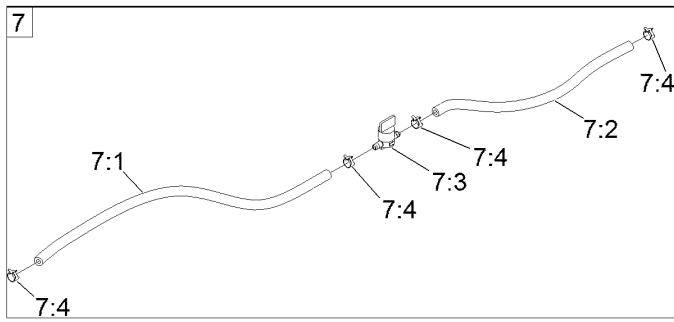

Throttle, Choke Cables and Guard Assembly (continued)

<i>Ref.</i>	<i>Part Number</i>	<i>Qty.</i>	<i>Description</i>	<i>Ref.</i>	<i>Part Number</i>	<i>Qty.</i>	<i>Description</i>
1	139-6719-03	1	Guard-Muffler [black]	43	144-2647	1	Cable-Choke Control
2	144-2637	1	Rear Guard ASM	44	110-5727	1	Throttle Control ASM
3	144-6551-01	1	Console-RH	44:1	112-2334	1	Lever-Throttle
4	144-2638-01	1	Console-LH	44:2	110-5728	1	Cable-Throttle
6	140-4867	1	RH Cover ASM	45	1-603175	1	Knob-Ball
6:2	99-8936	1	Decal-Control, Motion	46	105-8278	1	Decal
7	140-4866	1	LH Cover ASM	48	87-6620	4	Screw-Tph Thd Form
7:2	99-8936	1	Decal-Control, Motion	49	126-9939	1	Decal-Fill, Fuel
11	1-807513	2	Bolt-CARR	50	140-7987	1	Decal-4000 Series, RH
12	3296-2	2	Nut-Lock, NI	51	140-7979	1	Side Pod, LH
24	3230-22	2	Screw-CARR	52	140-7980	1	Side Pod, RH
25	104-8300	16	Nut-HF, NI	53	140-7968	1	Cup Holder
27	126-6267	4	Screw-TTH	54	3230-18	4	Screw-CARR
30	126-6268	6	Screw-TTH	55	140-7996-03	1	Plate-Cover, LH Front
31	3220-3	1	Nut-HJ	58	140-7998-03	1	Plate-Cover, RH Front
32	139-1149	1	Decal - 4000 Series, LH	60	130-8451	4	Rivet-Trifold
37	145-6964-01	1	Guard-Rear, LH	61	120-7950	8	Screw-Torx
38	140-1221-01	1	Guard-Rear, Top	62	140-8019	1	Cupholder-RH
39	145-7012	1	RH Rear Guard ASM	65	110-0824	1	R-Clamp
39:2	133-8062	1	Decal-Spark Arrestor	66	144-2642	2	Rod-Support, Pod
41	138-9753	6	Screw	67	3296-59	4	Nut-Lock, NI

Fuel System Assembly