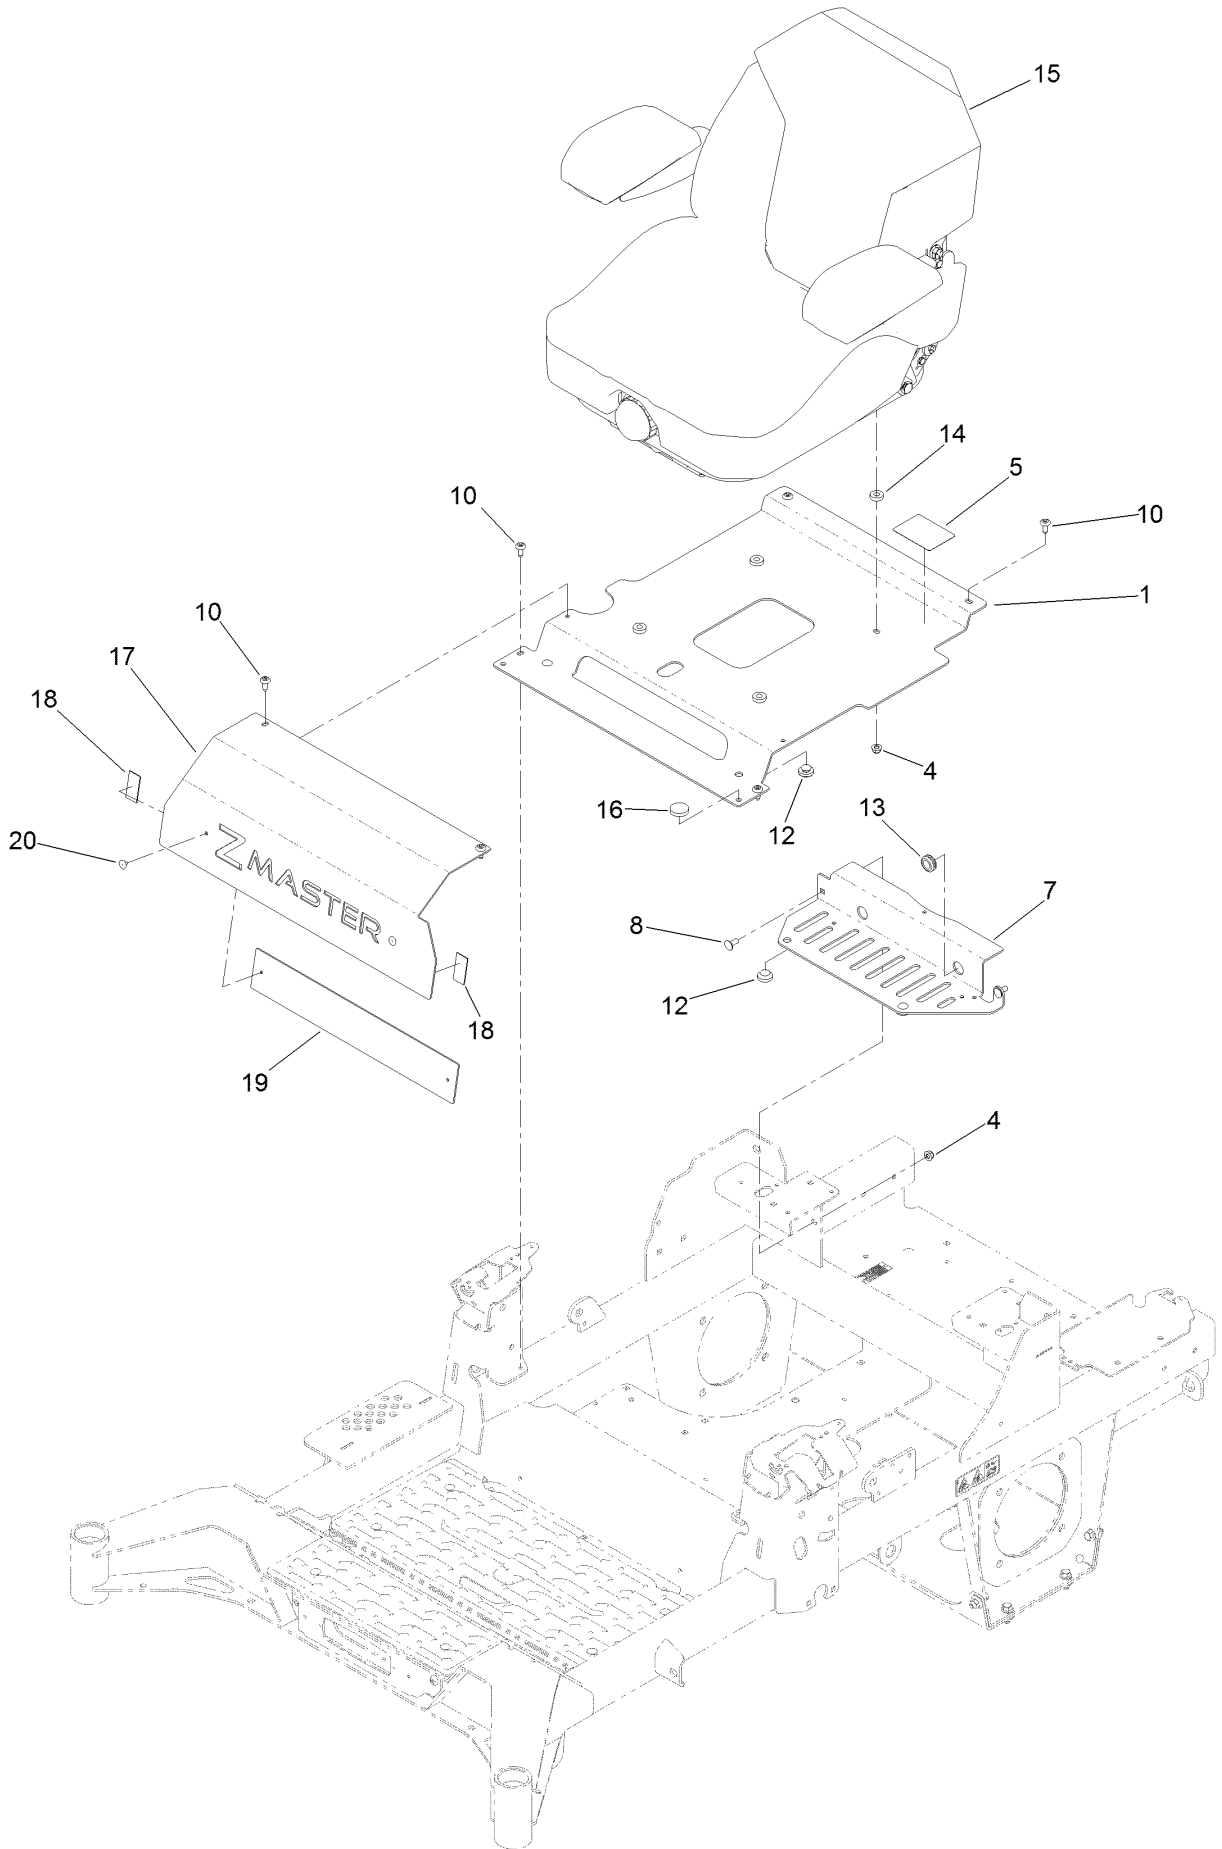

Fuel Tank Assembly No. 139-6722 (continued)

<i>Ref.</i>	<i>Part Number</i>	<i>Qty.</i>	<i>Description</i>
2	46-6560	4	Bushing
3	140-4955	1	Connector Elbow-90 DEG
4	133-9269	1	Grommet-Fuel

<i>Ref.</i>	<i>Part Number</i>	<i>Qty.</i>	<i>Description</i>
5	139-8058	1	Gauge-Fuel
6	126-9057	2	Fitting-90 DEG
7	140-4954	1	Fitting-Tee

Seat Mount Assembly