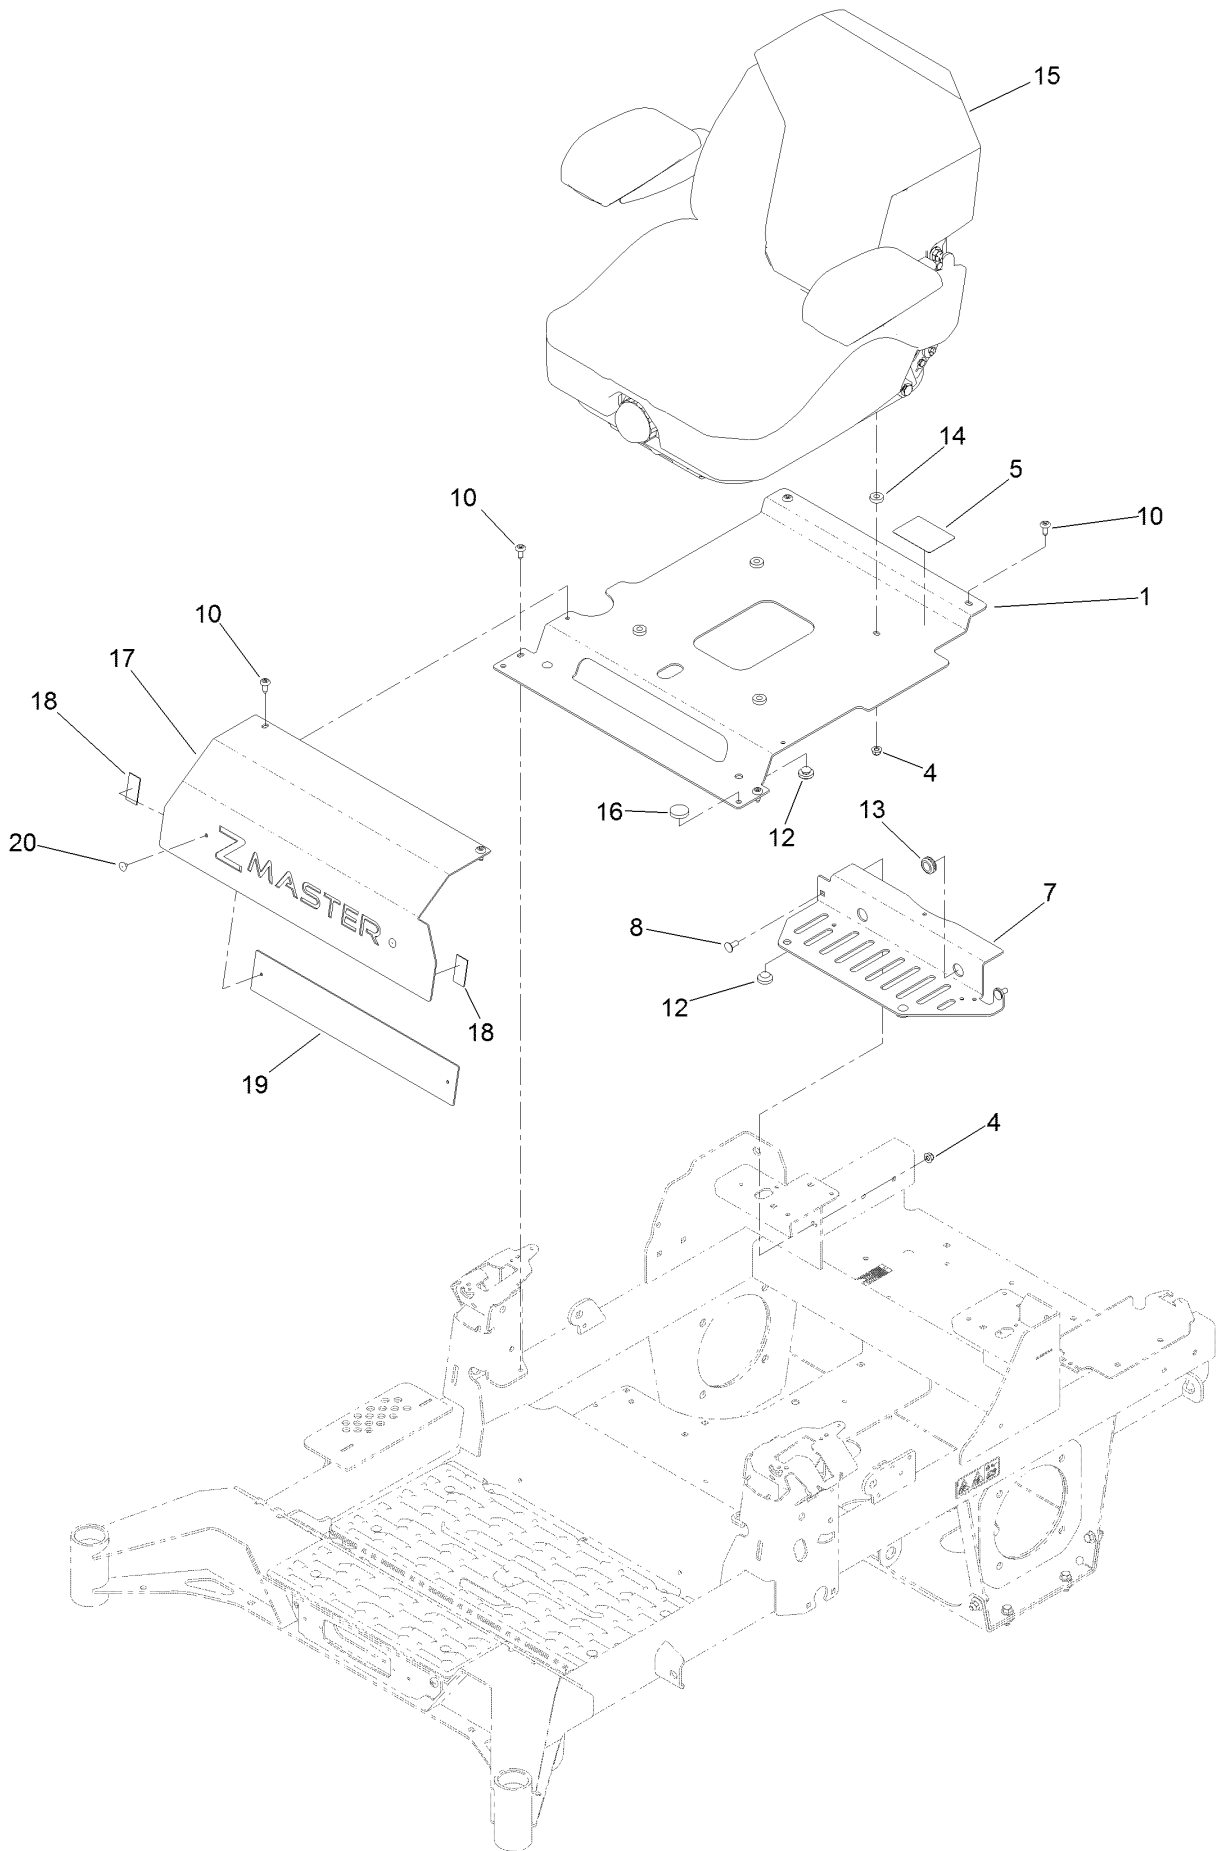

Fuel Tank Assembly No. 139-6722 (continued)

<i>Ref.</i>	<i>Part Number</i>	<i>Qty.</i>	<i>Description</i>	<i>Ref.</i>	<i>Part Number</i>	<i>Qty.</i>	<i>Description</i>
2	46-6560	4	Bushing	5	139-8058	1	Gauge-Fuel
3	140-4955	1	Connector Elbow-90 DEG	6	126-9057	2	Fitting-90 DEG
4	133-9269	1	Grommet-Fuel	7	140-4954	1	Fitting-Tee

Seat Mount Assembly