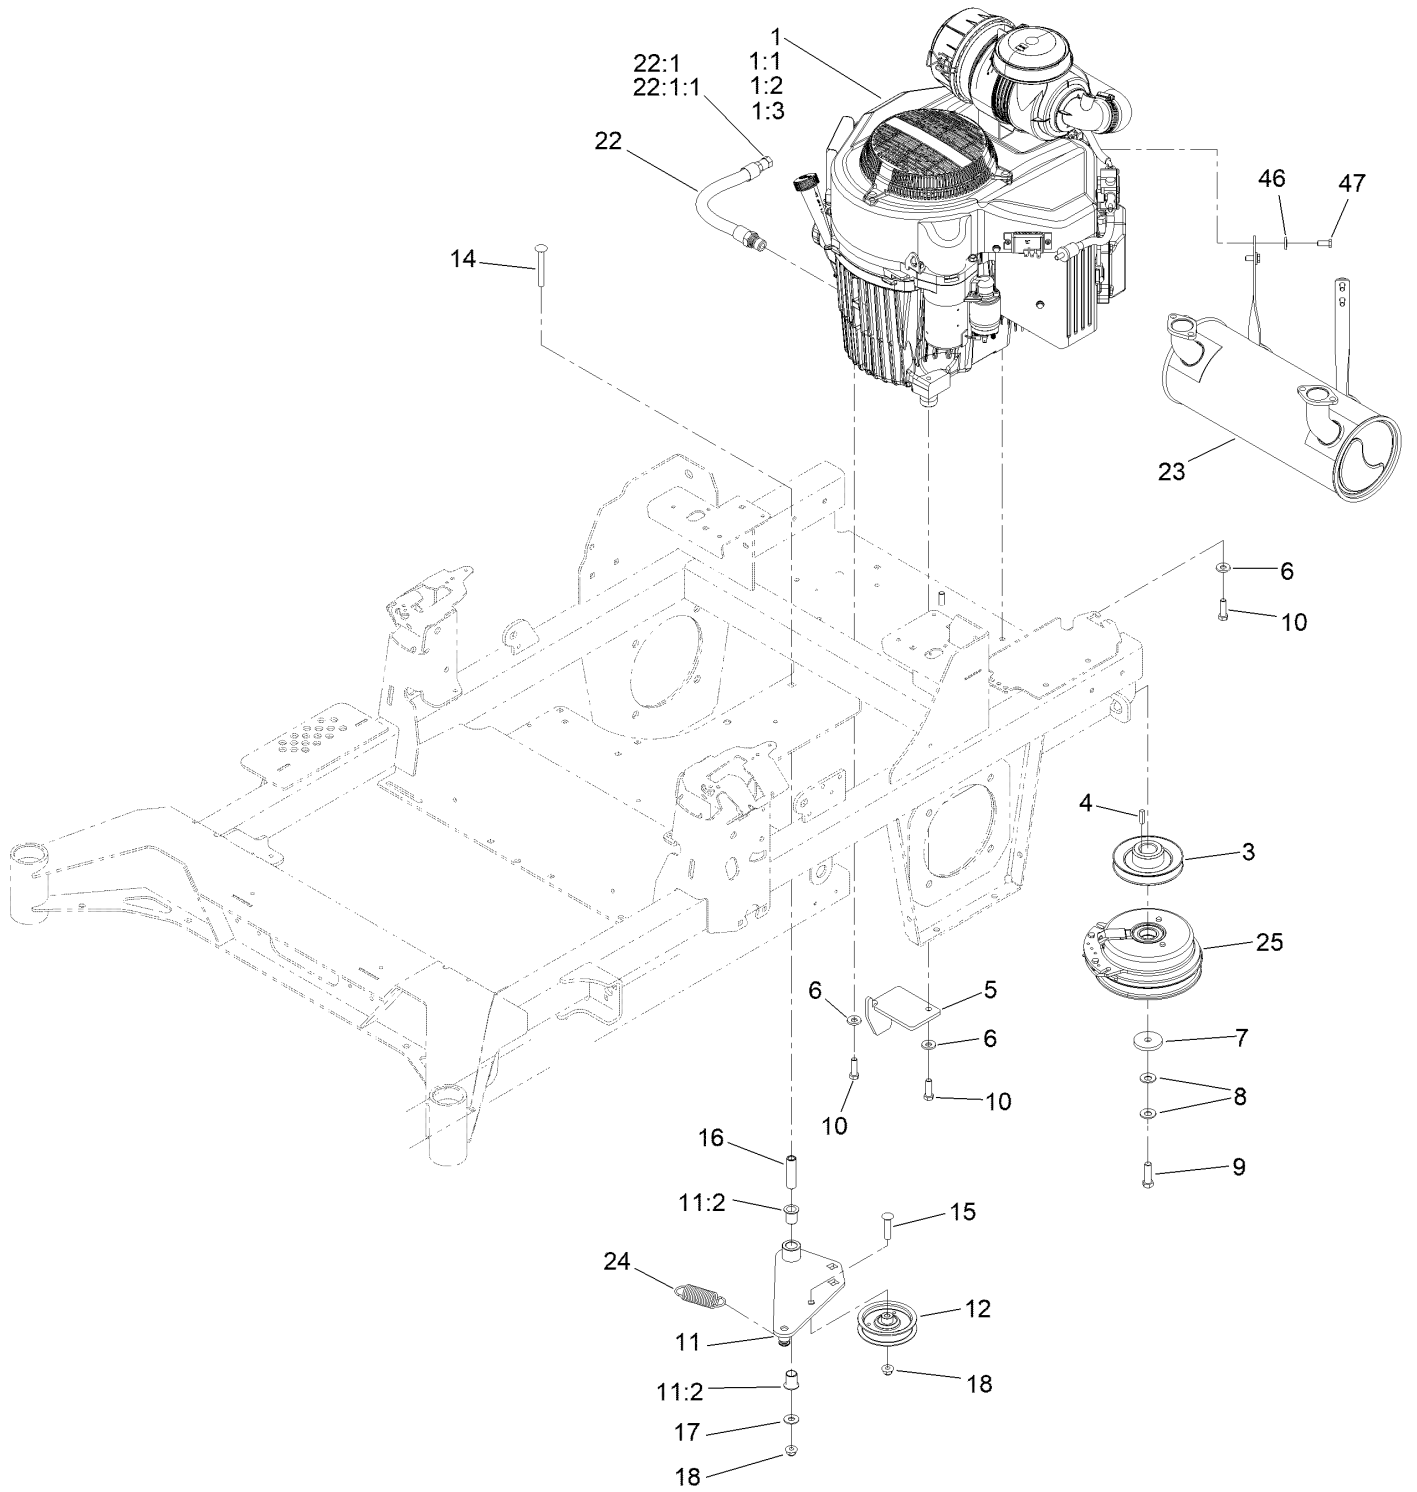

Engine, Clutch and Muffler Assembly

Engine, Clutch and Muffler Assembly (continued)

<i>Ref.</i>	<i>Part Number</i>	<i>Qty.</i>	<i>Description</i>	<i>Ref.</i>	<i>Part Number</i>	<i>Qty.</i>	<i>Description</i>
1	126-2131	1	Engine-Kawasaki, Fx921V-S04-R	11	144-2671	1	Idler Arm ASM
1:1		1	Kawasaki 49065-7007 Engine Oil Filter ■▲	11:2	138-2573	2	Bushing-Flange
1:2		1	Kawasaki 11013-7044 Engine Air Filter ■▲	12	140-4964	1	Pulley-Idler, Flat
1:3		1	Kawasaki 11013-7045 Safety Filter ■▲	14	3231-42	1	Screw-CARR
3	139-6702	1	Sheave, W/Hub	15	3231-29	1	Screw-CARR
4	1-807259	1	Key	16	139-6690	1	Bushing, Idler Pivot
5	140-1190	1	Anchor-Clutch	17	3256-4	1	Washer-Flat
6	98-5975	4	Washer-Belleville	18	104-8301	2	Nut-HF, NI
7	109-6919	1	Washer-Plain	22	116-4924	1	Engine Oil Drain Hose ASM
8	1-603610	2	Washer-Spring	22:1	353-508	1	Plug-HH ●
9	109-9761	1	Screw-HH	22:1:1	237-42	1	O-Ring
10	323-7	4	Screw-HH	23	140-8002	1	Muffler
				24	1-653331	1	Spring-Idler
				25	116-1604	1	Clutch
				46	1-303334	4	Washer-Spring
				47	33114-020	4	Screw-HH

● Torque to 24-26 ft-lb
▲ Obtain parts from www.kawpower.com

■ Not serviced separately