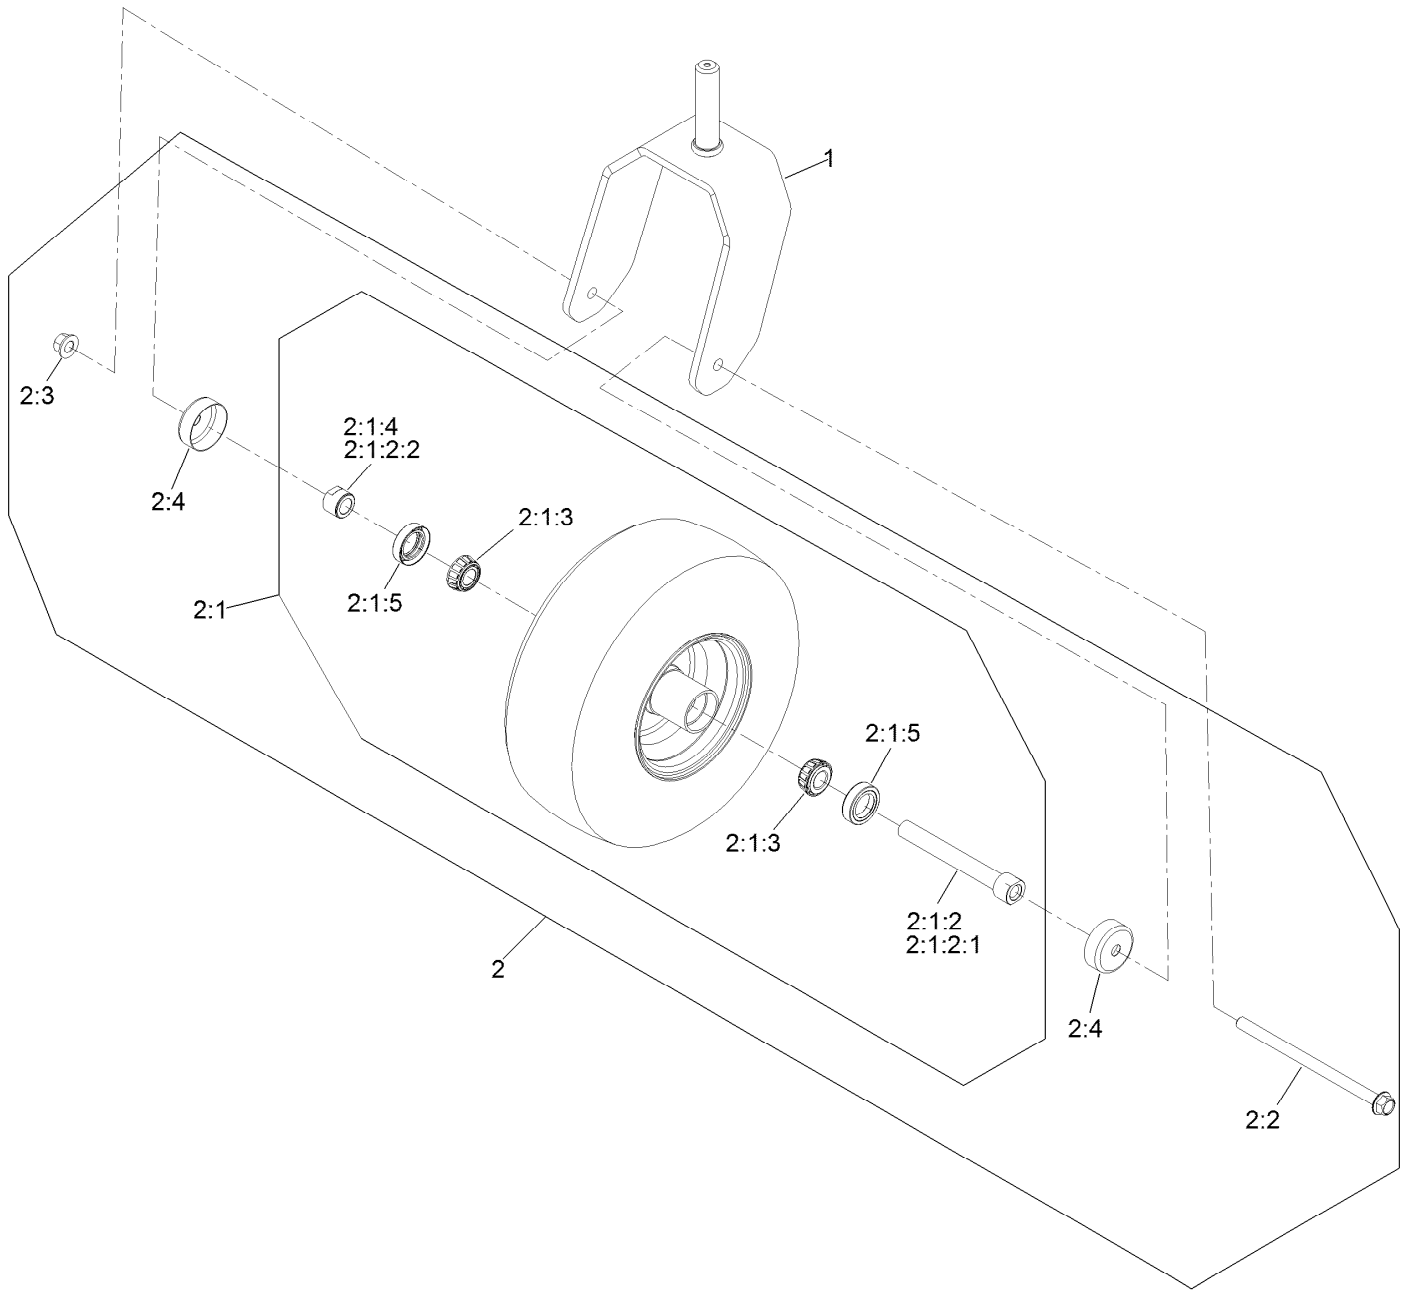

Caster Wheel Assembly (continued)

<i>Ref.</i>	<i>Part Number</i>	<i>Qty.</i>	<i>Description</i>	<i>Ref.</i>	<i>Part Number</i>	<i>Qty.</i>	<i>Description</i>
1		2	ASM, Front Caster W/ Fork ●	4	3256-68	2	Washer-Flat
2	109-3678	4	Bearing-Ball	5	100-1668	2	Screw-HHF
3	145-3660	2	Spacer-Bearing	6	144-0375	2	Cap, Grease

● Not serviced separately

Caster and Wheel Assembly