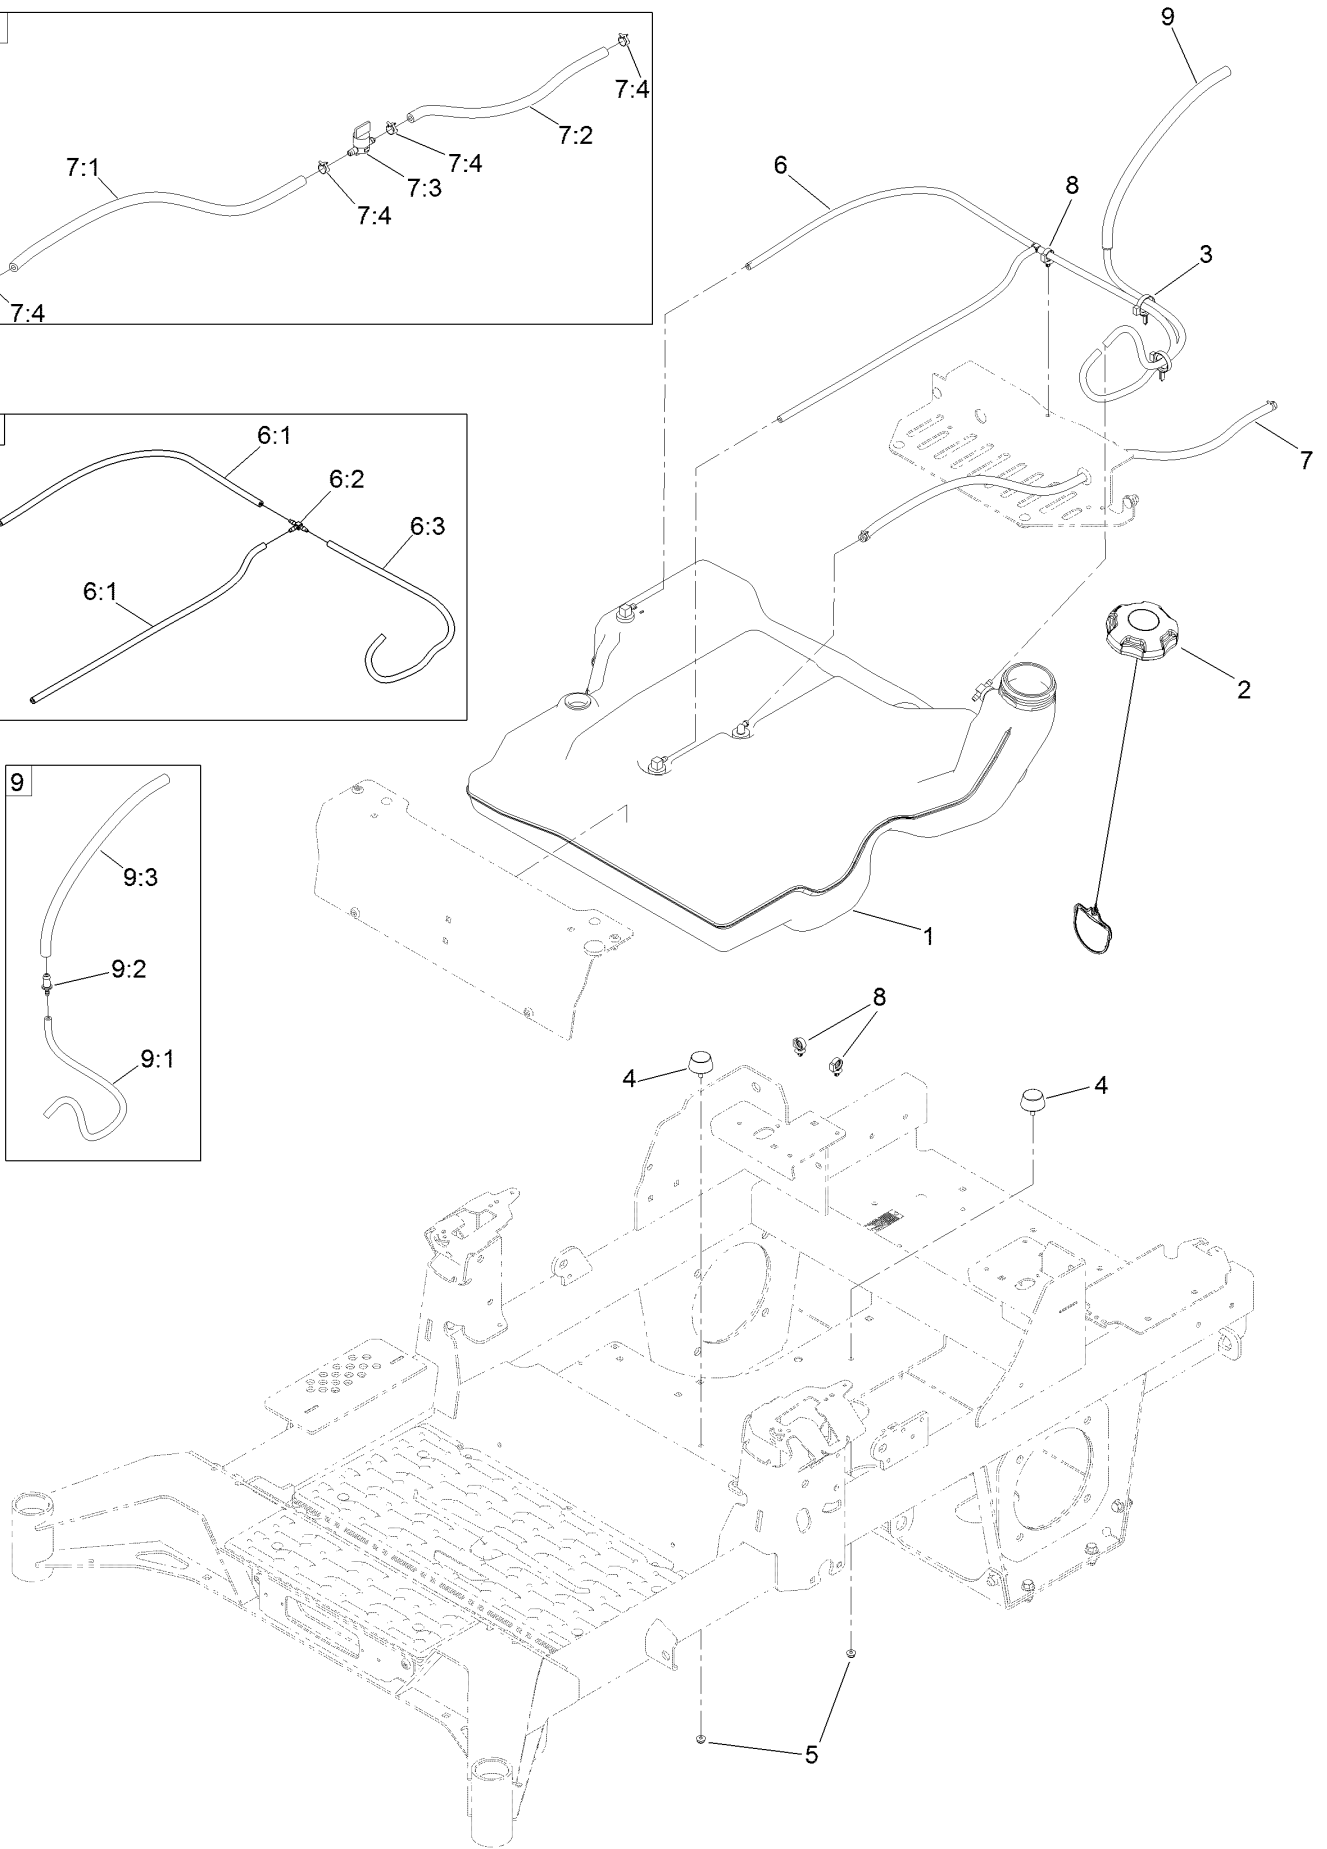

Throttle, Choke Cables and Guard Assembly (continued)

<i>Ref.</i>	<i>Part Number</i>	<i>Qty.</i>	<i>Description</i>	<i>Ref.</i>	<i>Part Number</i>	<i>Qty.</i>	<i>Description</i>
1	147-2408-03	1	Guard-Muffler	41	138-9753	6	Screw
2	147-6259	1	Rear Guard ASM	43	144-2647	1	Cable-Choke Control
2:2	106-5517	2	Decal-Warning	44	110-5727	1	Throttle Control ASM
2:3	161-6763	1	Decal-Hitch	44:1	112-2334	1	Lever-Throttle
3	144-6551-01	1	Console-RH	44:2	110-5728	1	Cable-Throttle
4	144-2638-01	1	Console-LH	45	1-603175	1	Knob-Ball
6	140-4867	1	RH Cover ASM	46	105-8278	1	Decal
6:2	99-8936	1	Decal-Control, Motion	48	87-6620	4	Screw-Tph Thd Form
7	140-4866	1	LH Cover ASM	49	126-9939	1	Decal-Fill, Fuel
7:2	99-8936	1	Decal-Control, Motion	50	140-7987	1	Decal-4000 Series, RH
11	1-807513	2	Bolt-CARR	51	140-7979	1	Side Pod, LH
12	3296-2	2	Nut-Lock, NI	52	140-7980	1	Side Pod, RH
24	3230-22	2	Screw-CARR	53	140-7968	1	Cup Holder
25	104-8300	16	Nut-HF, NI	54	3230-18	4	Screw-CARR
27	126-6267	4	Screw-TTH	55	140-7996-03	1	Plate-Cover, LH Front
30	126-6268	6	Screw-TTH	58	140-7998-03	1	Plate-Cover, RH Front
31	3220-3	1	Nut-HJ	60	130-8451	4	Rivet-Trifold
32	139-1149	1	Decal - 4000 Series, LH	61	120-7950	8	Screw-Torx
37	145-6964-01	1	Guard-Rear, LH	62	140-8019	1	Cupholder-RH
38	140-1221-01	1	Guard-Rear, Top	65	110-0824	1	R-Clamp
39	145-7012	1	RH Rear Guard ASM	66	144-2642	2	Rod-Support, Pod
39:2	133-8062	1	Decal-Spark Arrestor	67	3296-59	4	Nut-Lock, NI

Fuel System Assembly