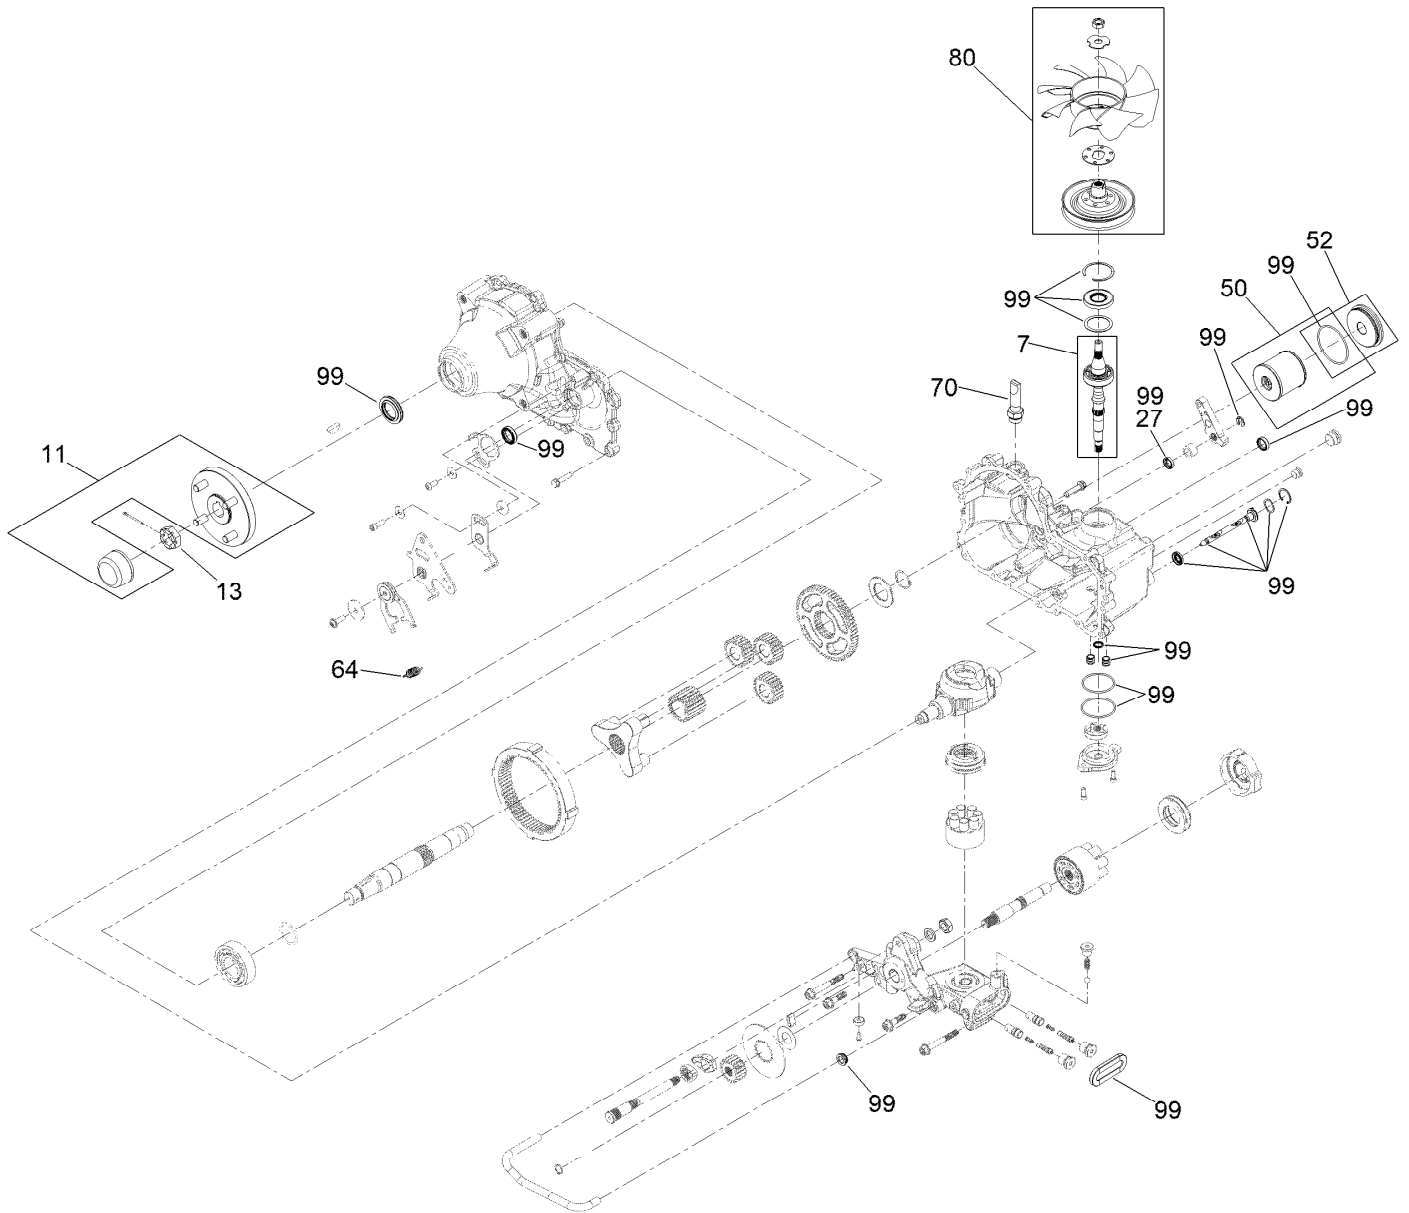

Hydro Assembly (continued)

<i>Ref.</i>	<i>Part Number</i>	<i>Qty.</i>	<i>Description</i>	<i>Ref.</i>	<i>Part Number</i>	<i>Qty.</i>	<i>Description</i>
1	138-6076	1	LH Transaxle ASM	5	3229-28	2	Screw-CARR
2	138-6077	1	RH Transaxle ASM	6	140-1225	1	ASM-Hose, Hydraulic
3	3234-38	8	Screw-HHF	15	104-7201	2	Nut-HF, NI
4	119-9908	1	Hydraulic Reservoir ASM	17	126-9835	1	Belt-V
4:1	109-3320	1	Cap-Reservoir, HYD				

RH Transaxle Assembly No. 138-6077