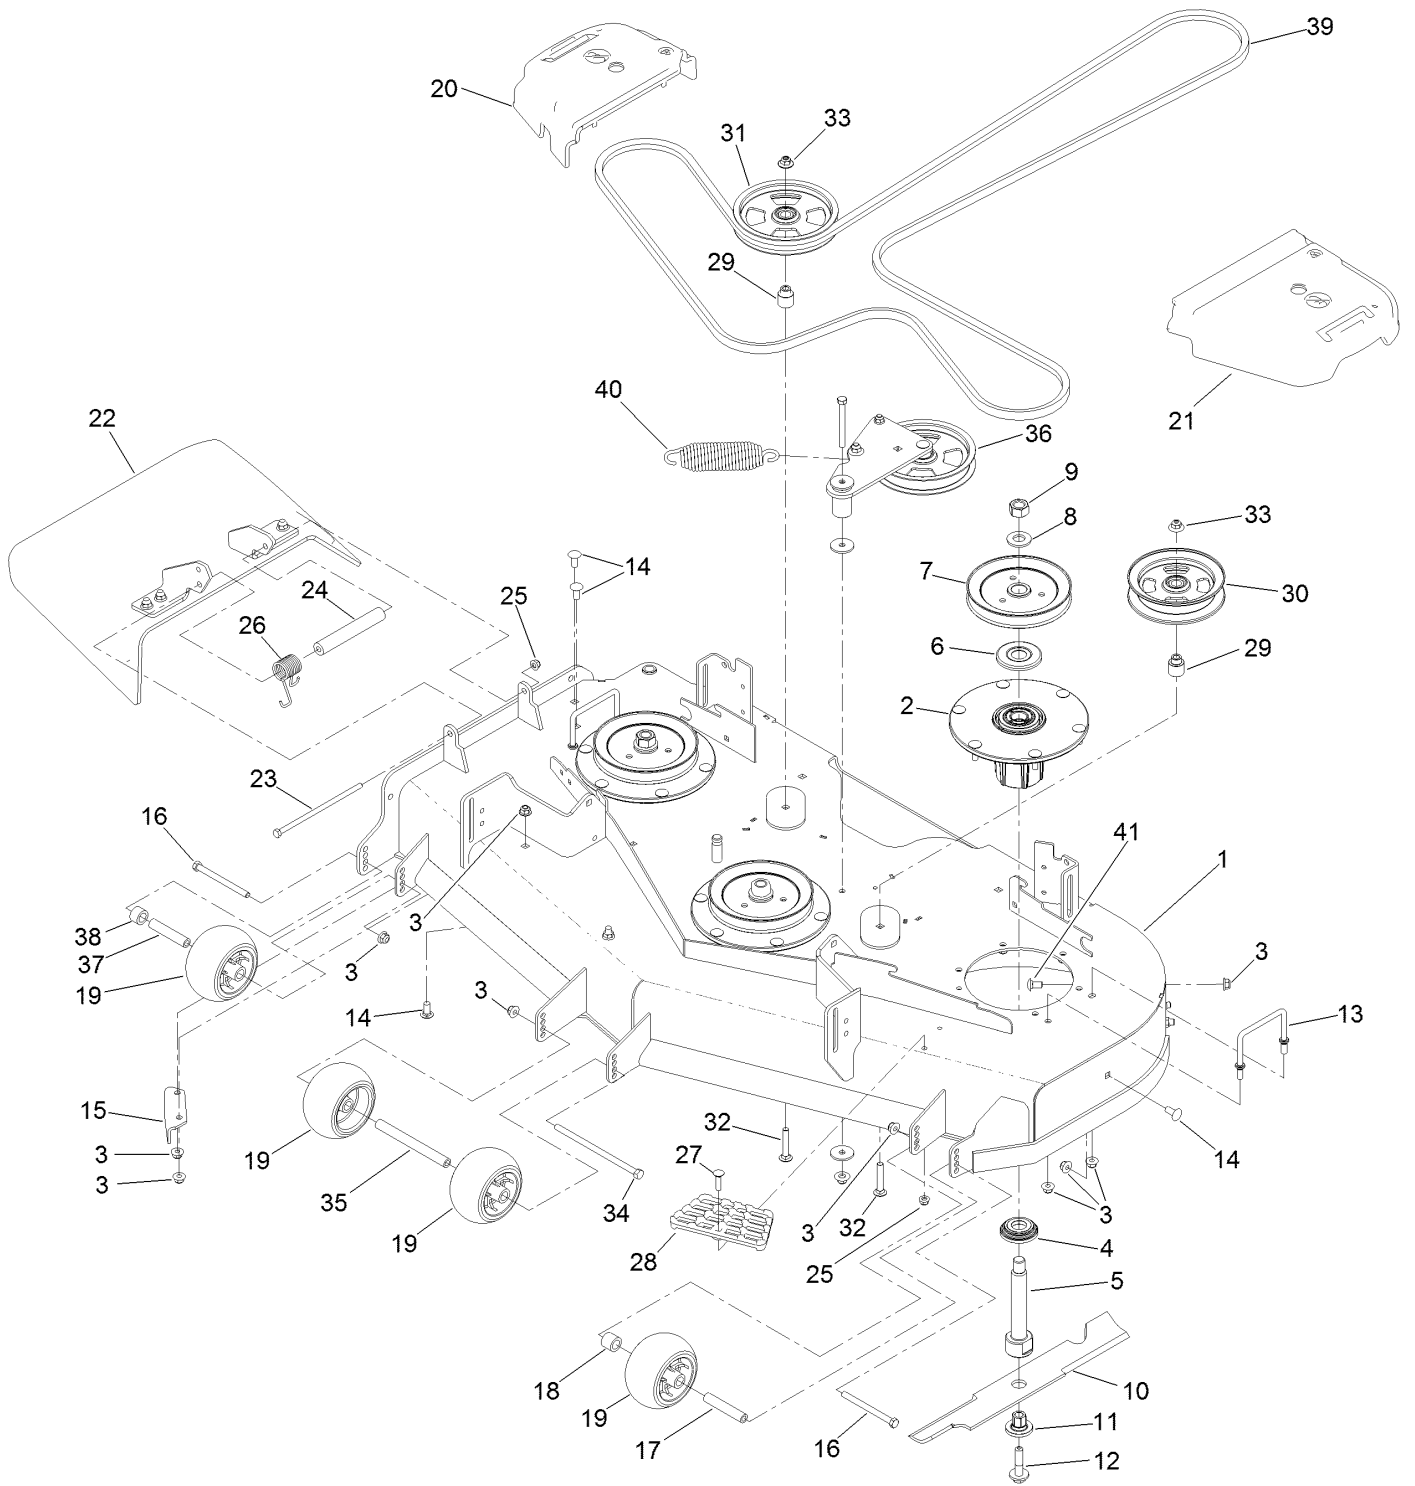

Deck Assembly

Deck Assembly (continued)

<i>Ref.</i>	<i>Part Number</i>	<i>Qty.</i>	<i>Description</i>	<i>Ref.</i>	<i>Part Number</i>	<i>Qty.</i>	<i>Description</i>
1	144-6587	1	Deck Decal ASM	22	144-2635	1	Rubber Deflector ASM
2	137-9780	3	Spindle ASM	23	322-50	1	Screw-HH
3	104-8301	34	Nut-HF, NI	24	105-4622	1	Spacer
4	137-9784	3	Guard-Bottom	25	104-8300	2	Nut-HF, NI
5	138-6045	3	Shaft-Spindle	26	108-4052	1	Spring-Torsion
6	103-1330	3	Guard-Bearing, Top	27	3230-3	1	Screw-CARR
7	138-6058	3	Sheave-Blade Drive 6.50	28	126-4781-03	1	Step-Deck
8	103-2802	3	Washer	29	139-8061	2	Bushing, Idler
9	116-7306	3	Nut-Hex	30	132-9425	1	Pulley-Idler, Flat
10	140-1242	3	Blade-Flow, High	31	132-9424	1	Pulley-Idler, Flat
11	137-9787	3	Bushing-Hex	32	3231-7	2	Screw-CARR
12	109-9220	3	Screw-Sems	33	109-6658	2	Nut-Flange, NI
13	109-6982	2	Wireform-Cover	34	108-5388	1	Screw-HH
14	3231-27	6	Screw-CARR	35	98-5967	1	Spacer-Wheel
15	107-8541-01	1	Baffle-Discharge	36	139-1087	1	Idler Arm ASM
16	323-23	2	Screw-HH	37	133-2129	1	Tube-Shafting
17	98-7912	1	Tube-Spanner	38	133-2128	1	Tube-Spacer
18	98-7913	1	Tube-Spacer	39	144-0356	1	Belt-V
19	1-603299	4	Roller-Scalp, Anti	40	116-6317	1	Spring-Extension
20	109-6935	1	Cover-Belt, RH	41	3231-21	3	Screw-CARR
21	109-6936	1	Cover-Belt, LH