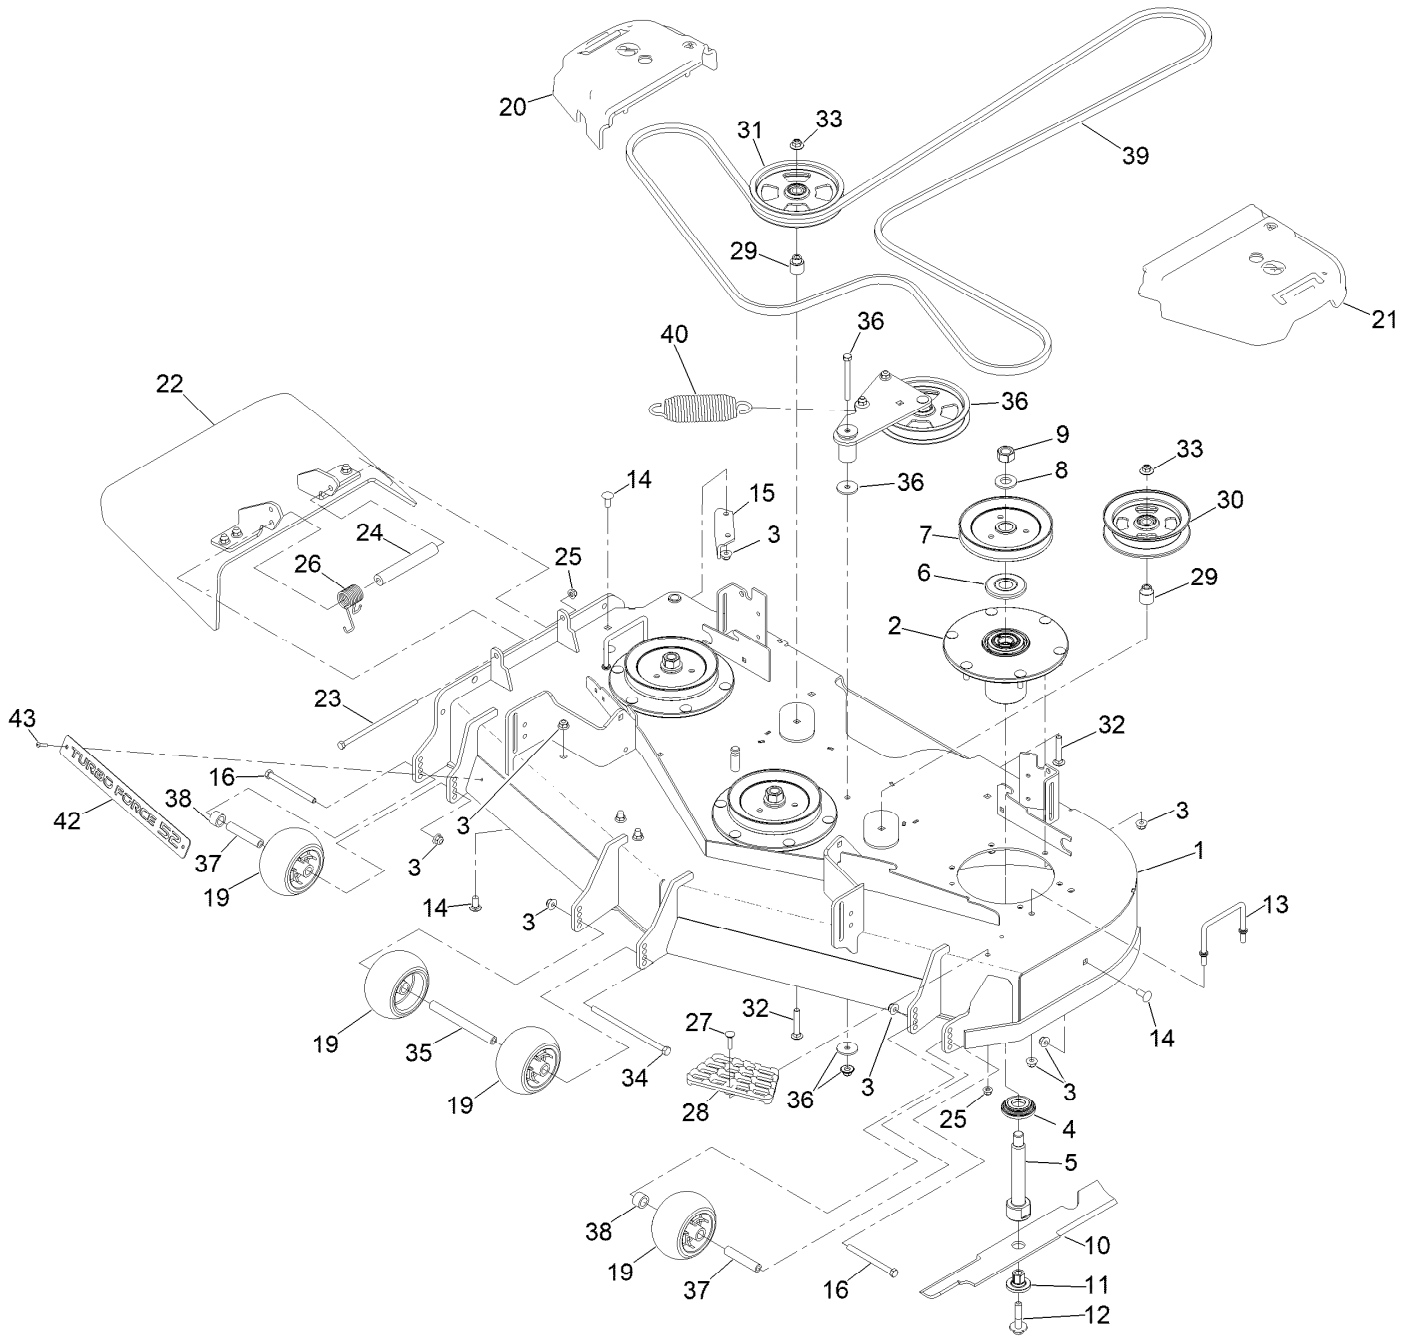

Deck Assembly

Deck Assembly (continued)

<i>Ref.</i>	<i>Part Number</i>	<i>Qty.</i>	<i>Description</i>	<i>Ref.</i>	<i>Part Number</i>	<i>Qty.</i>	<i>Description</i>
1	147-4996	1	Deck Decal ASM	23	322-50	1	Screw-HH
2	137-9780	3	Spindle ASM	24	105-4622	1	Spacer
3	104-8301	33	Nut-HF, NI	25	104-8300	2	Nut-HF, NI
4	137-9784	3	Guard-Bottom	26	108-4052	1	Spring-Torsion
5	138-6045	3	Shaft-Spindle	27	3230-3	1	Screw-CARR
6	103-1330	3	Guard-Bearing, Top	28	126-4781-03	1	Step-Deck
7	138-6058	3	Sheave-Blade Drive 6.50	29	139-8061	2	Bushing, Idler
8	103-2802	3	Washer	30	132-9425	1	Pulley-Idler, Flat
9	116-7306	3	Nut-Hex	31	132-9424	1	Pulley-Idler, Flat
10	140-1242	3	Blade-Flow, High	32	3231-7	2	Screw-CARR
11	137-9787	3	Bushing-Hex	33	109-6658	2	Nut-Flange, NI
12	109-9220	3	Screw-Sems	34	108-5388	1	Screw-HH
13	109-6982	2	Wireform-Cover	35	98-5967	1	Spacer-Wheel
14	3231-27	8	Screw-CARR	36	139-1087	1	Idler Arm ASM
15	107-8541-01	1	Baffle-Discharge	37	133-2129	2	Tube-Shafting
16	323-23	2	Screw-HH	38	133-2128	2	Tube-Spacer
19	1-603299	4	Roller-Scalp, Anti	39	144-0356	1	Belt-V
20	109-6935	1	Cover-Belt, RH	40	116-6317	1	Spring-Extension
21	109-6936	1	Cover-Belt, LH	42	147-4975-03	1	Plate-Turbo Force [black]
22	144-2635	1	Rubber Deflector ASM	43	130-8451	2	Rivet-Trifold