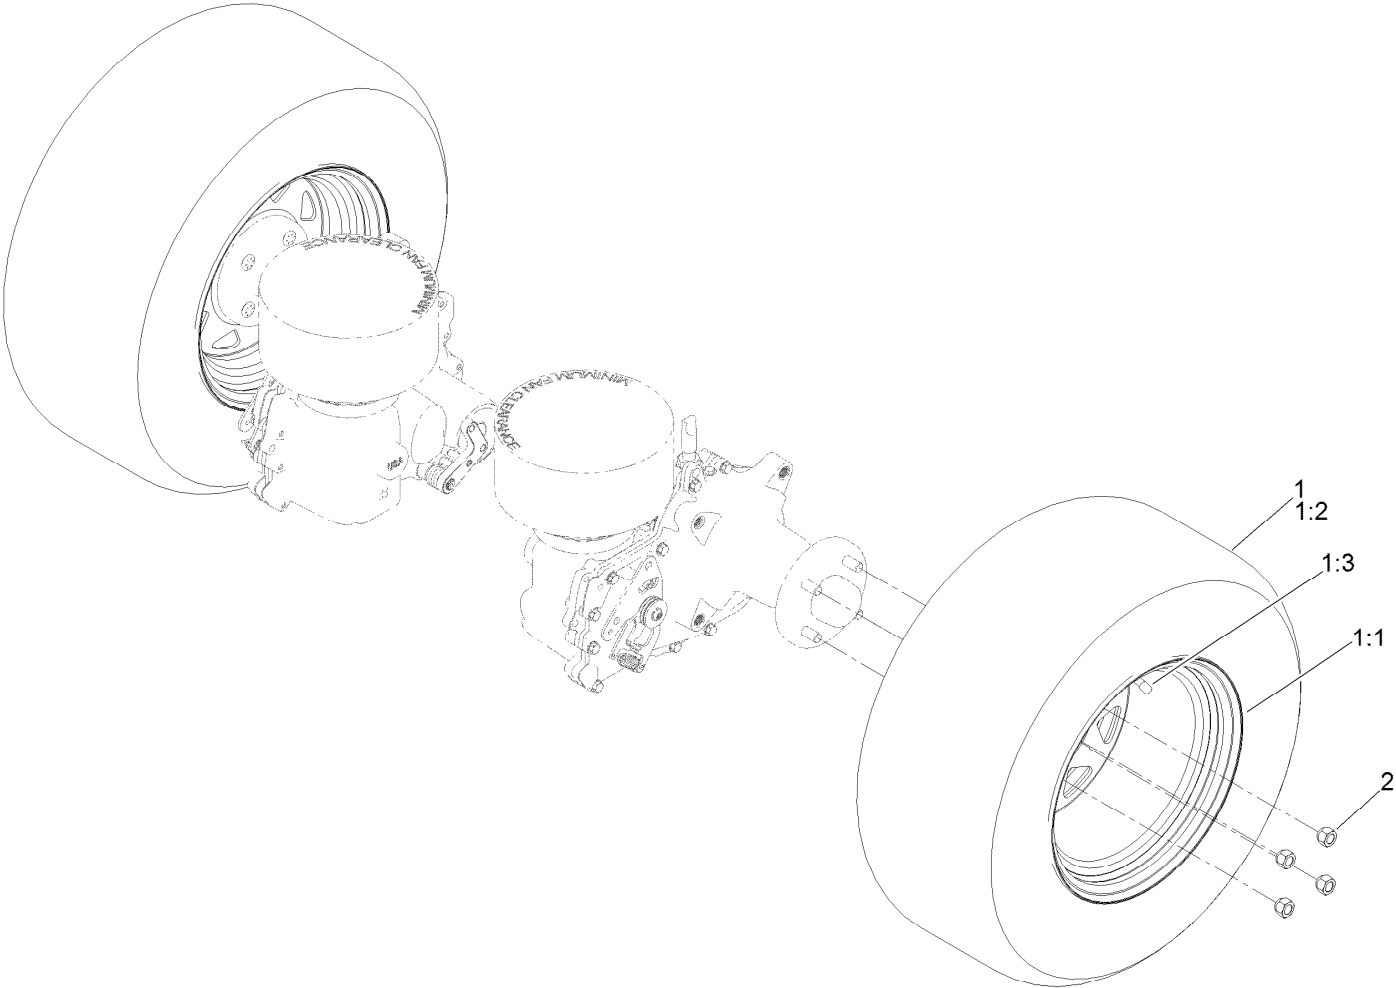

Rear Wheel Assembly