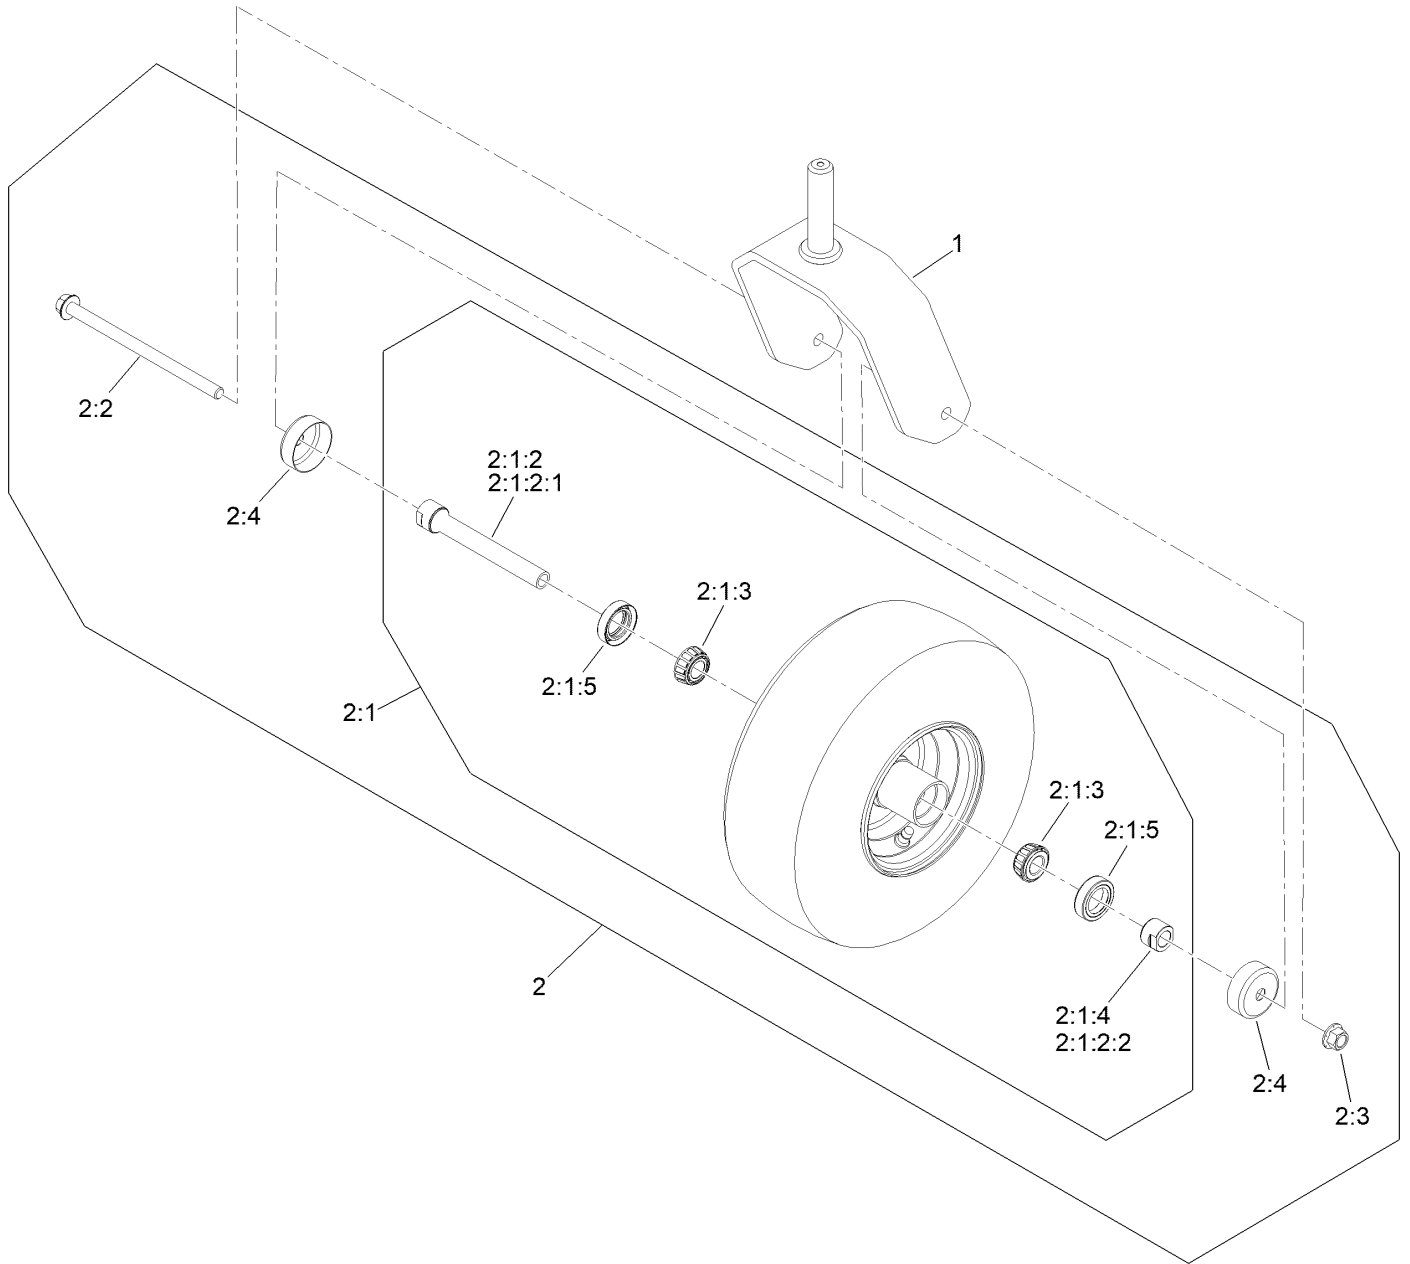

Caster Wheel Assembly (continued)

<i>Ref.</i>	<i>Part Number</i>	<i>Qty.</i>	<i>Description</i>	<i>Ref.</i>	<i>Part Number</i>	<i>Qty.</i>	<i>Description</i>
1		2	Front Caster W/ Fork ASM ●	4	3256-68	2	Washer-Flat
2	109-3678	4	Bearing-Ball	5	100-1668	2	Screw-HHF
3	145-3660	2	Spacer-Bearing	6	144-0375	2	Cap, Grease

● Not serviced separately

Caster and Wheel Assembly