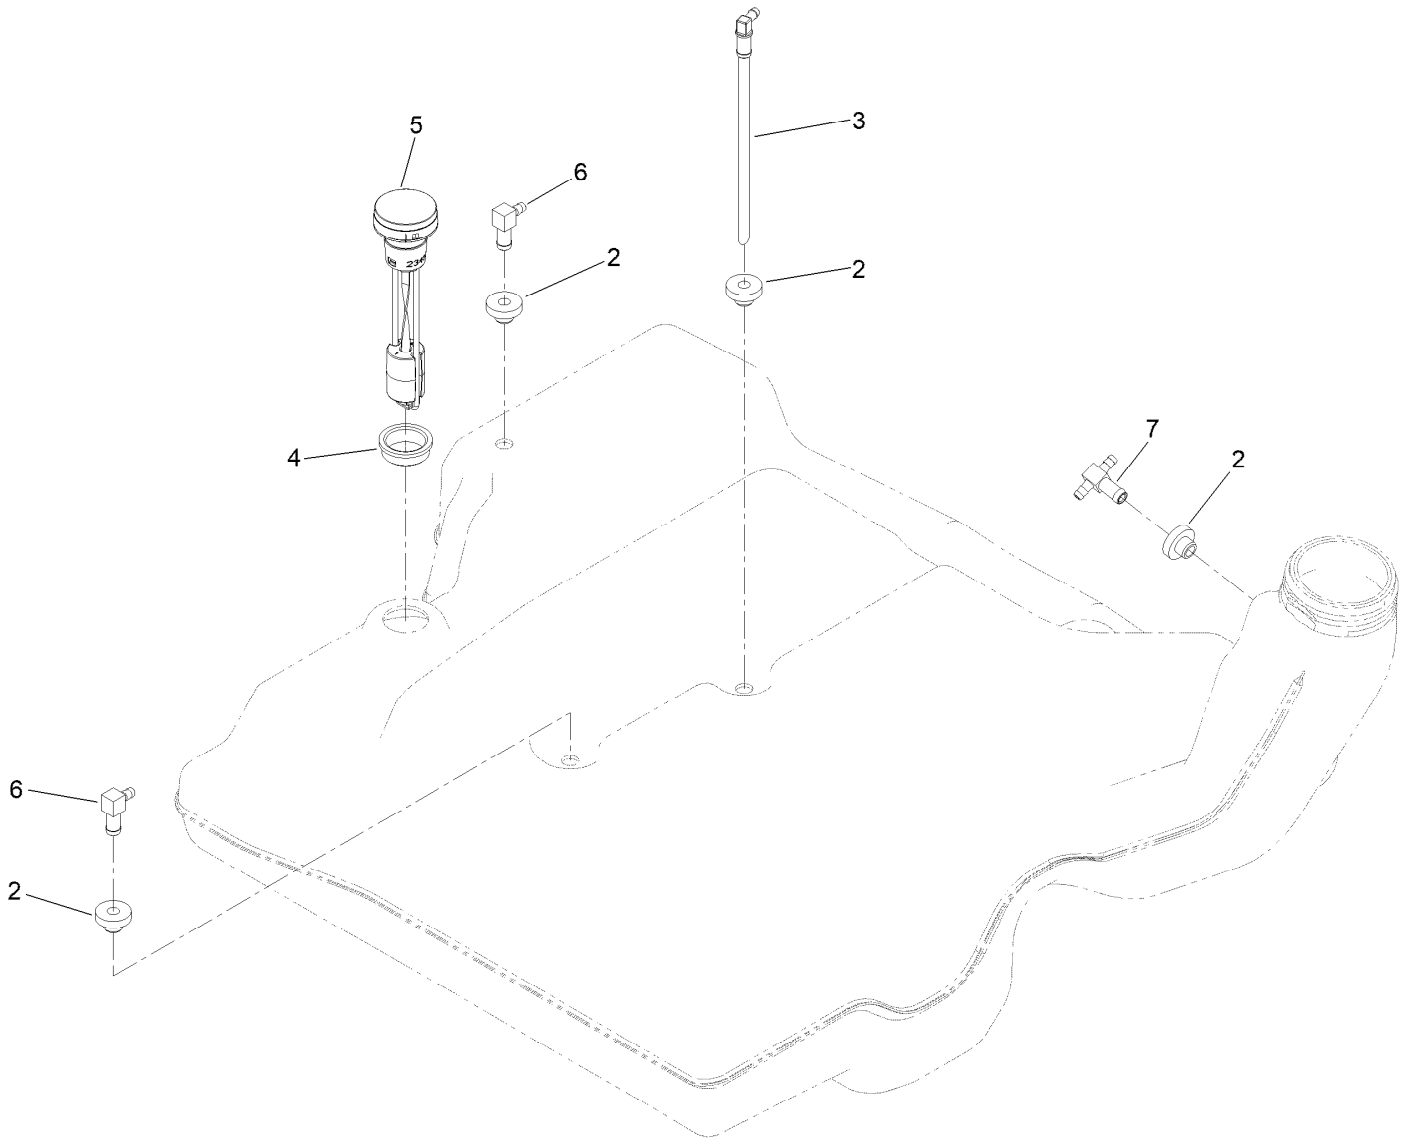

Fuel System Assembly (continued)

<i>Ref.</i>	<i>Part Number</i>	<i>Qty.</i>	<i>Description</i>	<i>Ref.</i>	<i>Part Number</i>	<i>Qty.</i>	<i>Description</i>
1	139-6722	1	Fuel Tank ASM	7:1	109-0298	1	Line-Fuel
2	137-4119	1	Cap-Fuel, Ratcheting	7:2	114-3766	1	Hose-Fuel
3	104-2490	2	Clamp-Hose	7:3	1-603770	1	Valve-Fuel
4	131-8834	2	Bumper	7:4	2412-98	4	Clamp-Hose
5	104-7201	2	Nut-HF, NI	8	126-5523	3	Clip
6	139-8067	1	Vent Hose ASM	9	140-4957	1	ASM-Fuel Vent
6:1	138-3152	2	Hose-Fuel	9:1	138-3152	1	Hose-Fuel
6:2	120-2234	1	Fitting-Tee	9:2	116-4630	1	Fitting-Orifice, Straight
6:3	140-4956	1	Hose-Fuel	9:3	116-4344	1	Hose-Fuel
7	139-8068	1	Fuel Hose ASM				

Fuel Tank Assembly No. 139-6722