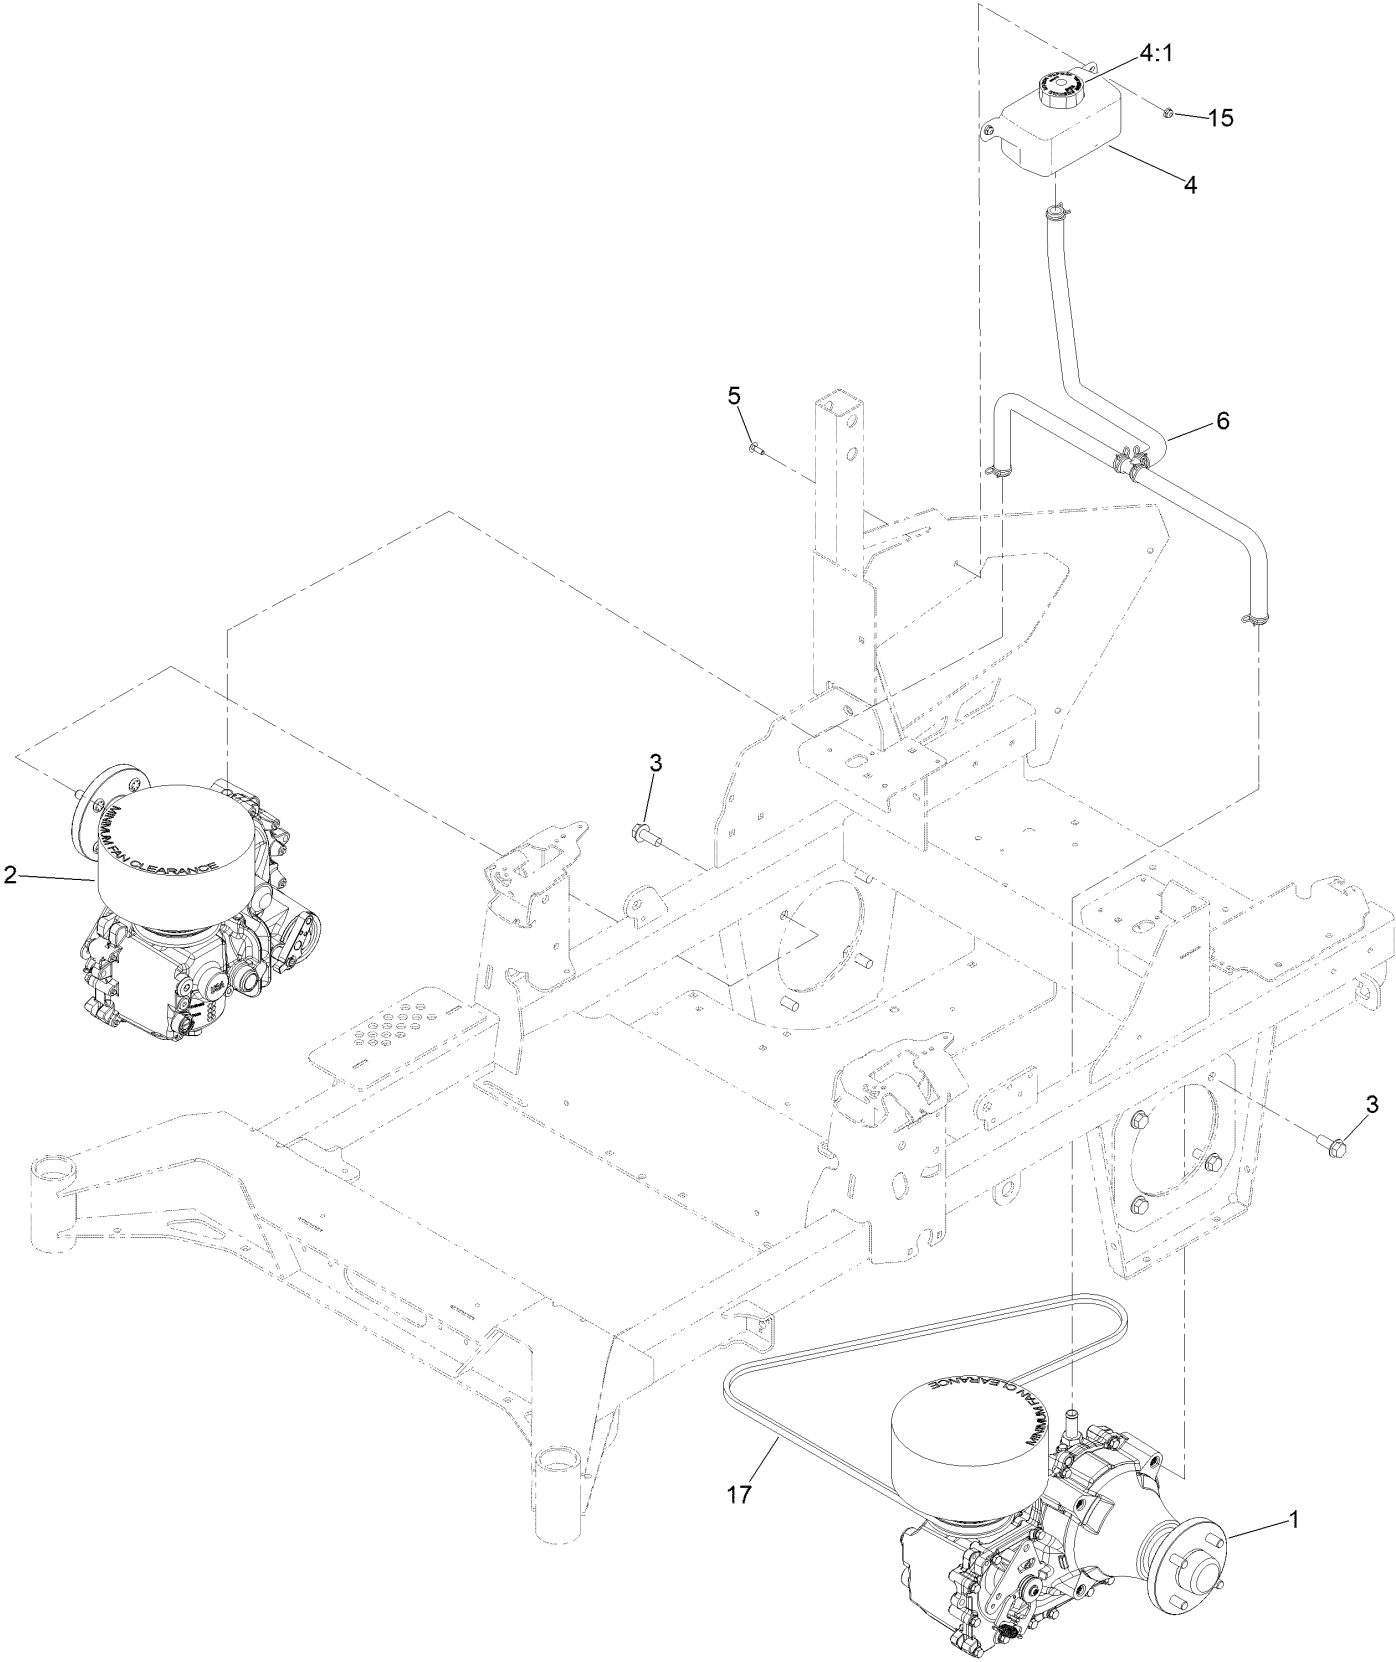

Roll-Over Protection System Assembly No. 139-8062 (continued)

<i>Ref.</i>	<i>Part Number</i>	<i>Qty.</i>	<i>Description</i>	<i>Ref.</i>	<i>Part Number</i>	<i>Qty.</i>	<i>Description</i>
1		1	Upper ROPS ASM ●	5	103-4553	2	ROPS Fold Pin ASM
1:2	107-3069	1	Decal-Warning	6	99-5107	6	Nut-Lock
2		1	RH Lower ROPS ASM ●	7	109-5337	2	Bumper-ROPS
3		1	LH Lower ROPS ASM ●	8	109-9505	4	Washer-Spring
4	126-9209	2	Bolt-Shoulder	9	325-13	4	Screw-HH

● Not serviced separately

Hydro Assembly