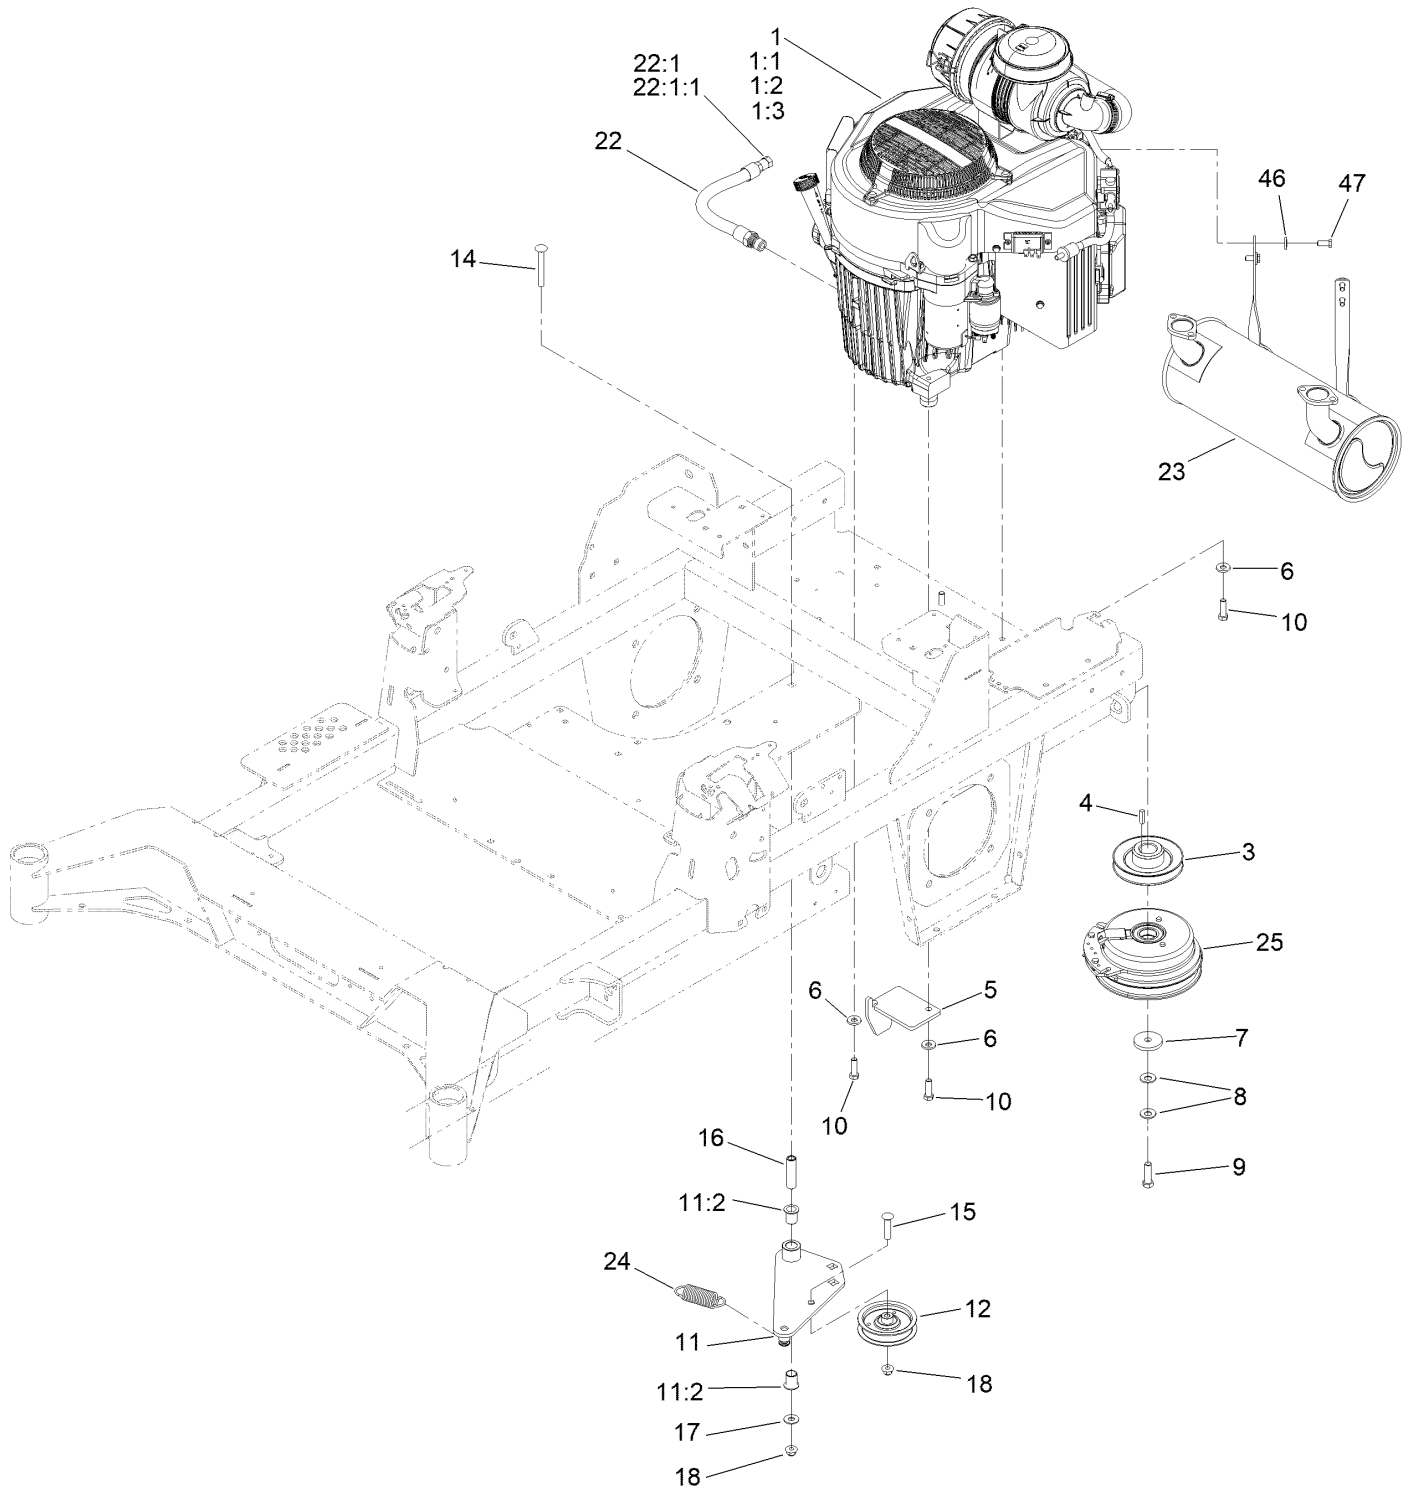

Engine, Clutch and Muffler Assembly

Engine, Clutch and Muffler Assembly (continued)

<i>Ref.</i>	<i>Part Number</i>	<i>Qty.</i>	<i>Description</i>	<i>Ref.</i>	<i>Part Number</i>	<i>Qty.</i>	<i>Description</i>
1		1	Engine-Kawasaki, Fx921V-_s25-R ■▲	11:2	138-2573	2	Bushing-Flange
1:1		1	Filter-Oil Kaw ■▲	12	140-4964	1	Pulley-Idler, Flat
1:2		1	Element-Filter, Air (Outer) ■ ▲	14	3231-42	1	Screw-CARR
1:3		1	Element-Filter, Air (Inner) ■ ▲	15	3231-29	1	Screw-CARR
3	139-6702	1	Sheave, W/Hub	16	139-6690	1	Bushing, Idler Pivot
4	1-807259	1	Key	17	3256-4	1	Washer-Flat
5	140-1190	1	Anchor-Clutch	18	104-8301	2	Nut-HF, NI
6	98-5975	4	Washer-Belleville	22	116-4924	1	Engine Oil Drain Hose ASM
7	109-6919	1	Washer-Plain	22:1	353-508	1	Plug-HH ●
8	1-603610	2	Washer-Spring	22:1:1	237-42	1	O-Ring
9	109-9761	1	Screw-HH	23	140-8002	1	Muffler
10	323-7	4	Screw-HH	24	1-653331	1	Spring-Idler
11	144-2671	1	Idler Arm ASM	25	116-1604	1	Clutch
				46	1-303334	4	Washer-Spring
				47	33114-020	4	Screw-HH

● Torque to 24-26 ft-lb
▲ Obtain parts from www.kawpower.com

■ Not serviced separately