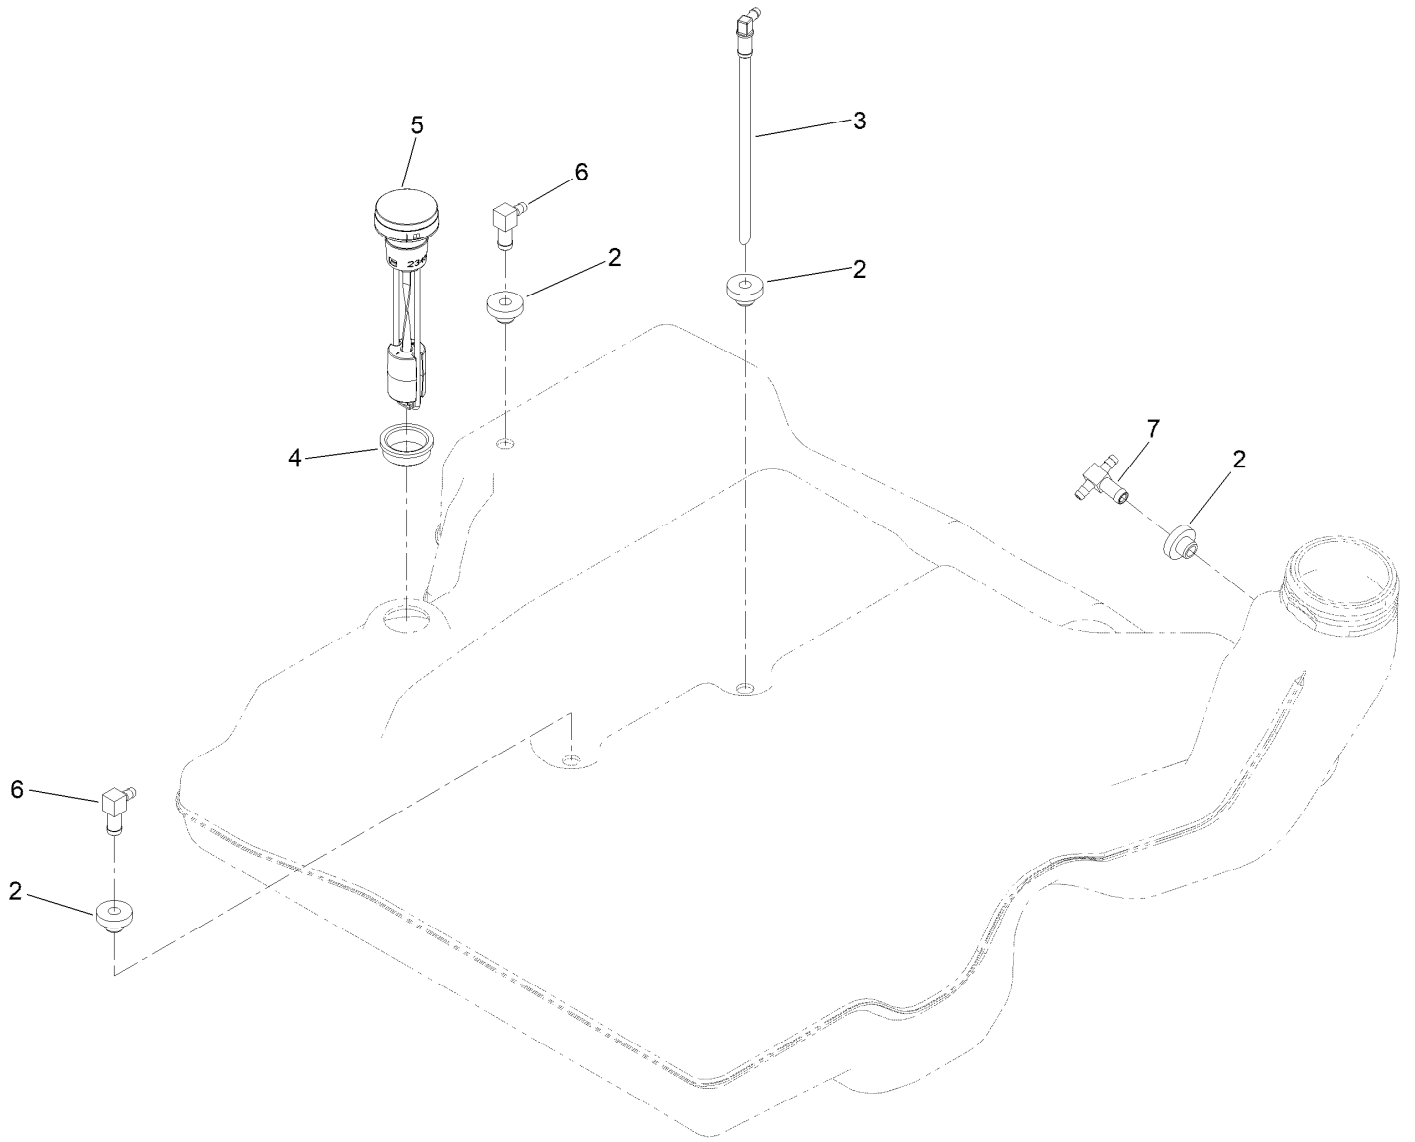

Fuel System Assembly (continued)

<i>Ref.</i>	<i>Part Number</i>	<i>Qty.</i>	<i>Description</i>	<i>Ref.</i>	<i>Part Number</i>	<i>Qty.</i>	<i>Description</i>
1	139-6722	1	Fuel Tank ASM	7:1	109-0298	1	Line-Fuel
2	137-4119	1	Cap-Fuel, Ratcheting	7:2	114-3766	1	Hose-Fuel
3	104-2490	2	Clamp-Hose	7:3	1-603770	1	Valve-Fuel
4	131-8834	2	Bumper	7:4	2412-98	4	Clamp-Hose
5	104-7201	2	Nut-HF, NI	8	126-5523	3	Clip
6	139-8067	1	Vent Hose ASM	9	140-4957	1	ASM-Fuel Vent
6:1	138-3152	2	Hose-Fuel	9:1	138-3152	1	Hose-Fuel
6:2	120-2234	1	Fitting-Tee	9:2	116-4630	1	Fitting-Orifice, Straight
6:3	140-4956	1	Hose-Fuel	9:3	116-4344	1	Hose-Fuel
7	139-8068	1	Fuel Hose ASM				

Fuel Tank Assembly No. 139-6722