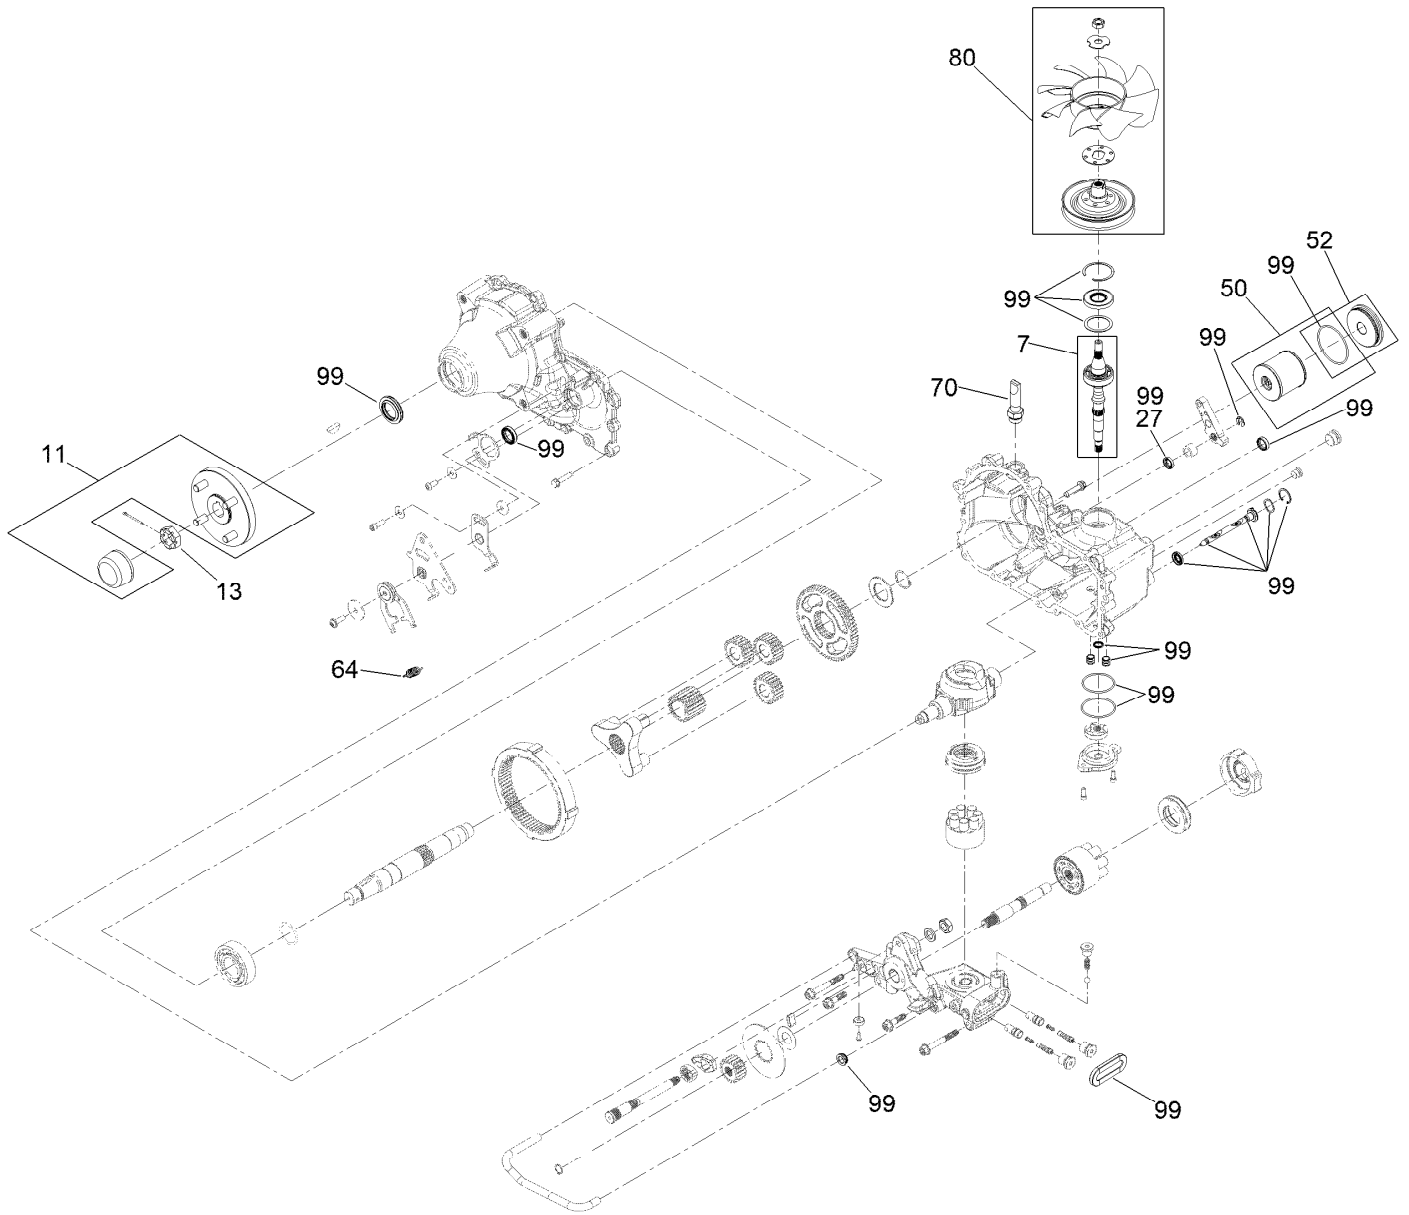

LH Transaxle Assembly No. 138-6076 (continued)

<i>Ref.</i>	<i>Part Number</i>	<i>Qty.</i>	<i>Description</i>	<i>Ref.</i>	<i>Part Number</i>	<i>Qty.</i>	<i>Description</i>
7	147-1672	1	Kit, Input Shaft	52	144-6604	1	Kit, Filter Plug
11	144-6594	1	Hub-4 Bolt	64	125-4684	1	Spring-Extension
13	144-6595	1	Nut, Slotted	70	144-6601	1	Fitting-5/8 Beaded, 7/8 SAE
27	145-3678	1	Seal, Lip-Brake	80	144-6602	1	Kit, Fan And Pulley
50	144-6603	1	Kit, Filter	99	145-3683	1	Kit-Overhaul Seal

RH Transaxle Assembly No. 138-6077