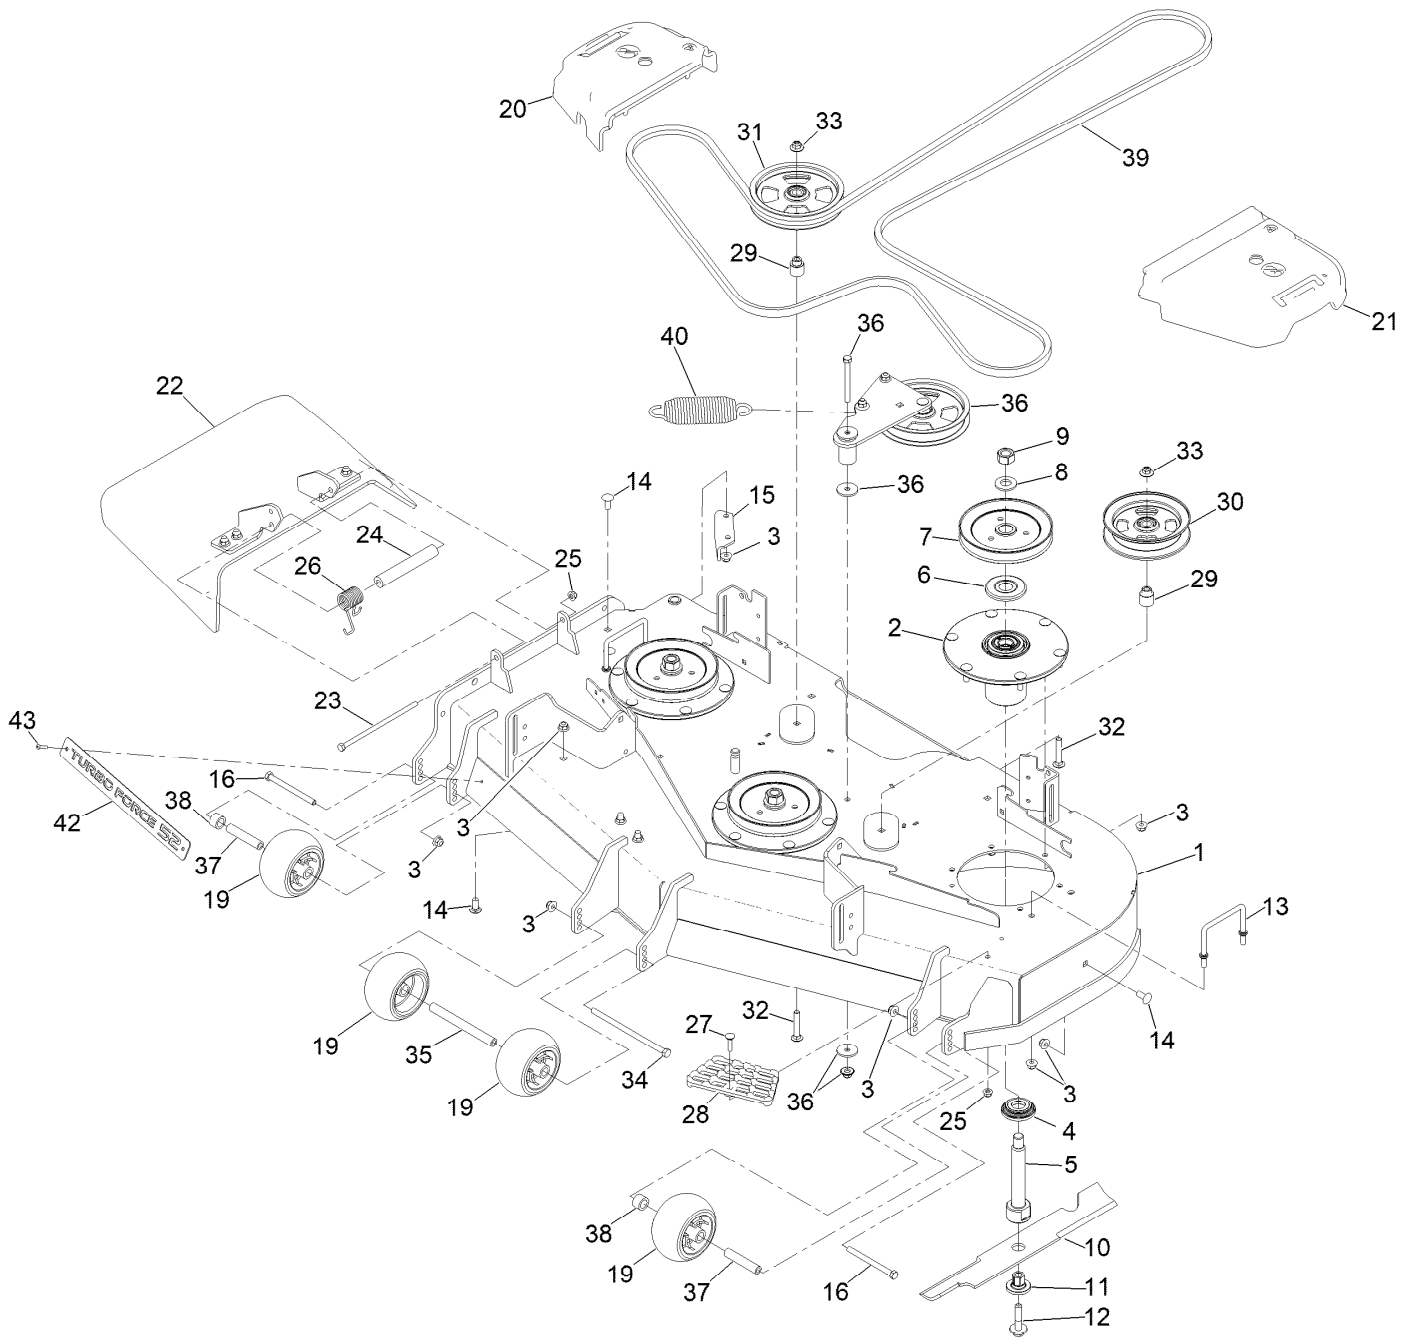

Deck Assembly

Deck Assembly (continued)

<i>Ref.</i>	<i>Part Number</i>	<i>Qty.</i>	<i>Description</i>	<i>Ref.</i>	<i>Part Number</i>	<i>Qty.</i>	<i>Description</i>
1	147-4996	1	Deck Decal ASM	23	322-50	1	Screw-HH
2	137-9780	3	Spindle ASM	24	105-4622	1	Spacer
3	104-8301	33	Nut-HF, NI	25	104-8300	2	Nut-HF, NI
4	137-9784	3	Guard-Bottom	26	108-4052	1	Spring-Torsion
5	138-6045	3	Shaft-Spindle	27	3230-3	1	Screw-CARR
6	103-1330	3	Guard-Bearing, Top	28	126-4781-03	1	Step-Deck
7	138-6058	3	Sheave-Blade Drive 6.50	29	139-8061	2	Bushing, Idler
8	103-2802	3	Washer	30	132-9425	1	Pulley-Idler, Flat
9	116-7306	3	Nut-Hex	31	132-9424	1	Pulley-Idler, Flat
10	140-1242	3	Blade-Flow, High	32	3231-7	2	Screw-CARR
11	137-9787	3	Bushing-Hex	33	109-6658	2	Nut-Flange, NI
12	109-9220	3	Screw-Sems	34	108-5388	1	Screw-HH
13	109-6982	2	Wireform-Cover	35	98-5967	1	Spacer-Wheel
14	3231-27	8	Screw-CARR	36	139-1087	1	Idler Arm ASM
15	107-8541-01	1	Baffle-Discharge	37	133-2129	2	Tube-Shafting
16	323-23	2	Screw-HH	38	133-2128	2	Tube-Spacer
19	1-603299	4	Roller-Scalp, Anti	39	144-0356	1	Belt-V
20	109-6935	1	Cover-Belt, RH	40	116-6317	1	Spring-Extension
21	109-6936	1	Cover-Belt, LH	42	147-4975-03	1	Plate-Turbo Force [black]
22	144-2635	1	Rubber Deflector ASM	43	130-8451	2	Rivet-Trifold