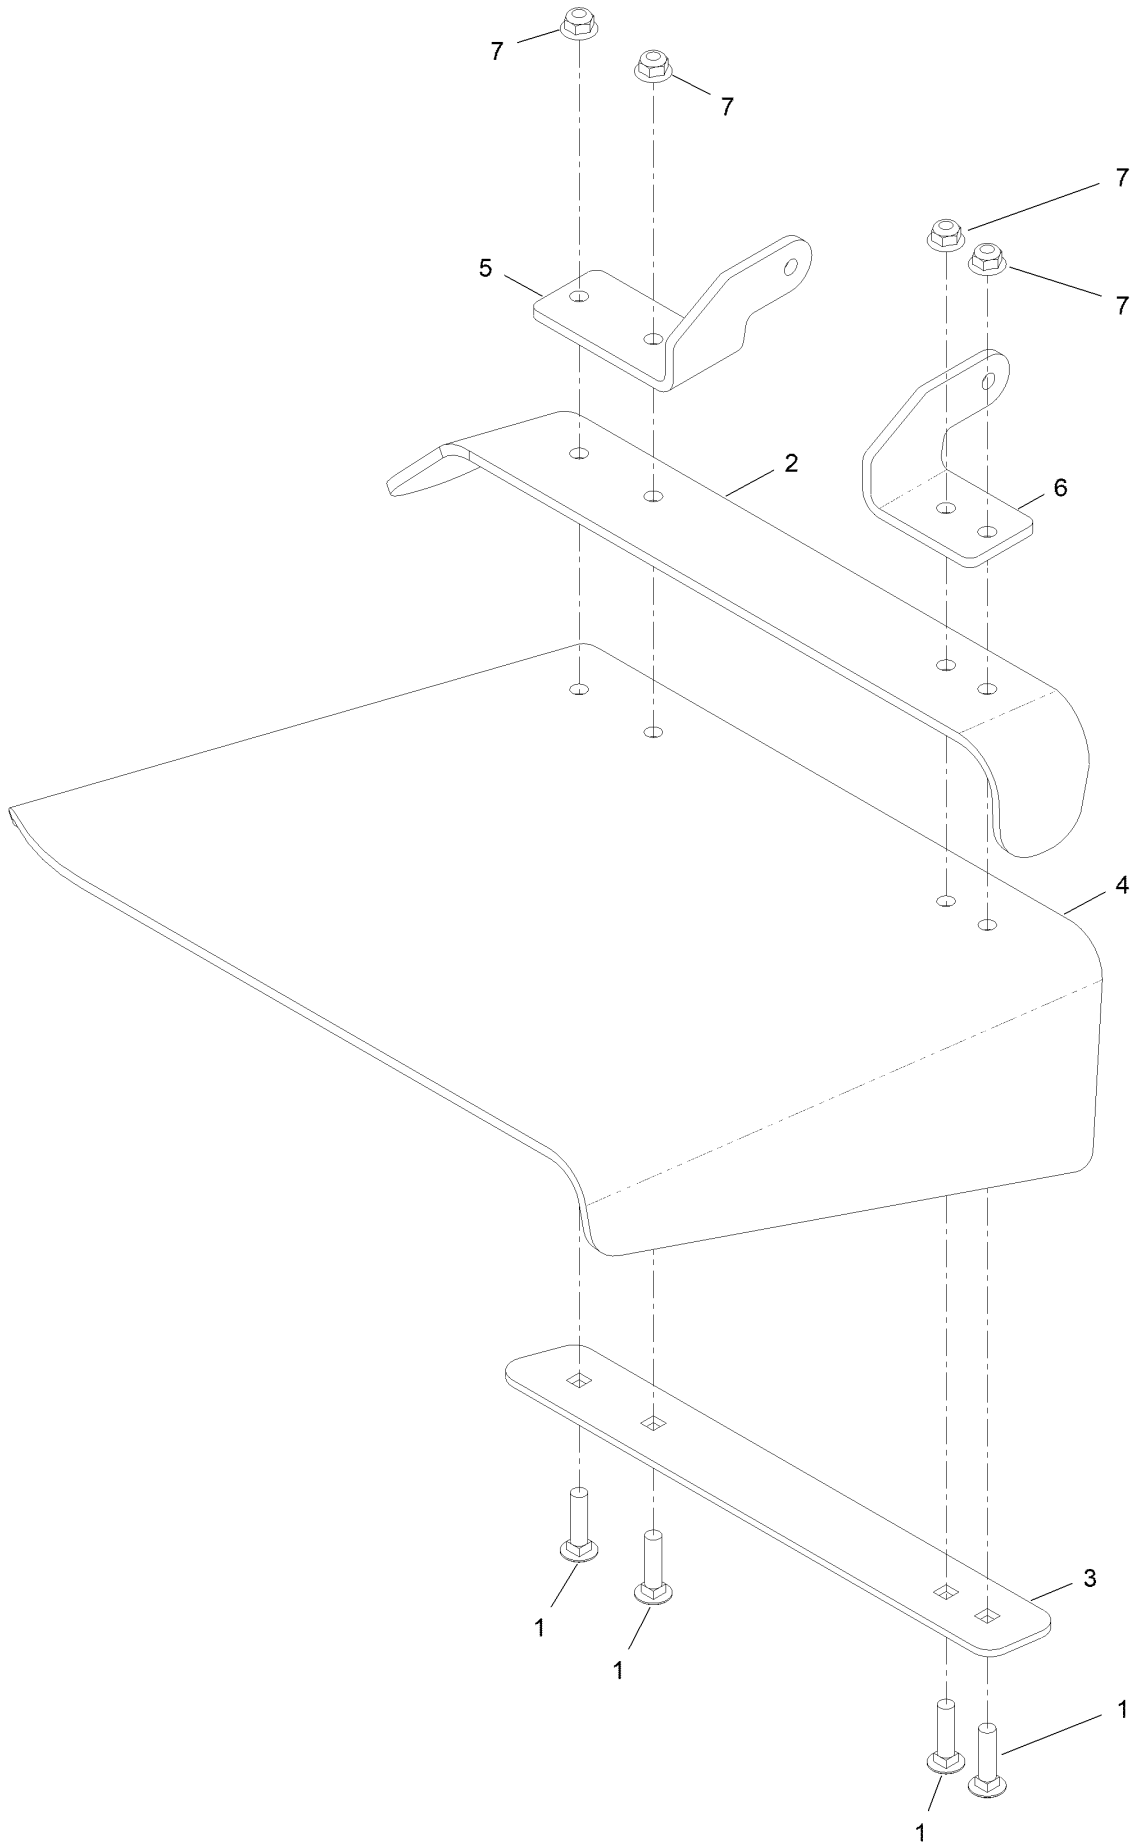

For example, in an illustration, the reference number 2X 37 means that two of the parts identified by reference number 37 are indicated.

Contents

72 Inch Deck Assembly	4
Deck and Decal Asssembly No. 145-1621	6
Spindle Assembly No. 137-9780	8
Deflector Assembly No. 144-2635	10
Ground Drive Assembly	12
LH Transmission Assembly No. 161-1323	14
RH Transmission Assembly No. 161-9807	16
Hydraulic Hose Assembly	18
Motion Control Assembly	20
Control Handle Assembly No. 132-5157	22
Control Handle Assembly No. 132-5158	24
Parking Brake Assembly	26
Deck Lift Assembly	28
HOC Lever Assembly No. 161-6735	30
Deck Strut Assembly No. 147-4557	32
Frame Assembly	34
Wheel and Bearing Assembly No. 140-4896	36
Platform Assembly	38
Engine Assembly	40
Oil Guard Assembly	42
Fuel Tank Assembly	44
Electrical Assembly	46
Attachments and Accessories	48

Deck and Decal Assembly No. 145-1621

Deck and Decal Asssembly No. 145-1621 (continued)

<i>Ref.</i>	<i>Part Number</i>	<i>Qty.</i>	<i>Description</i>	<i>Ref.</i>	<i>Part Number</i>	<i>Qty.</i>	<i>Description</i>
2	112-9028	3	Decal-Cover, Missing	6	147-5026-03	1	Plate-Turbo Force [black]
3	133-4604	2	Decal-Danger	7	147-4766	1	Decal-Belt Routing
4	127-0326	1	Decal-Scalp, Anti	8	138-1147	1	Decal - Baffle Adjustment
5	116-8283	1	Decal-Torque, Bolt	10	130-8451	2	Rivet-Trifold

Spindle Assembly No. 137-9780

Spindle Assembly No. 137-9780 (continued)

<i>Ref.</i>	<i>Part Number</i>	<i>Qty.</i>	<i>Description</i>
2	116-0720	2	Bearing-Ball
3	138-6042	1	Spacer-Bearing

Deflector Assembly No. 144-2635