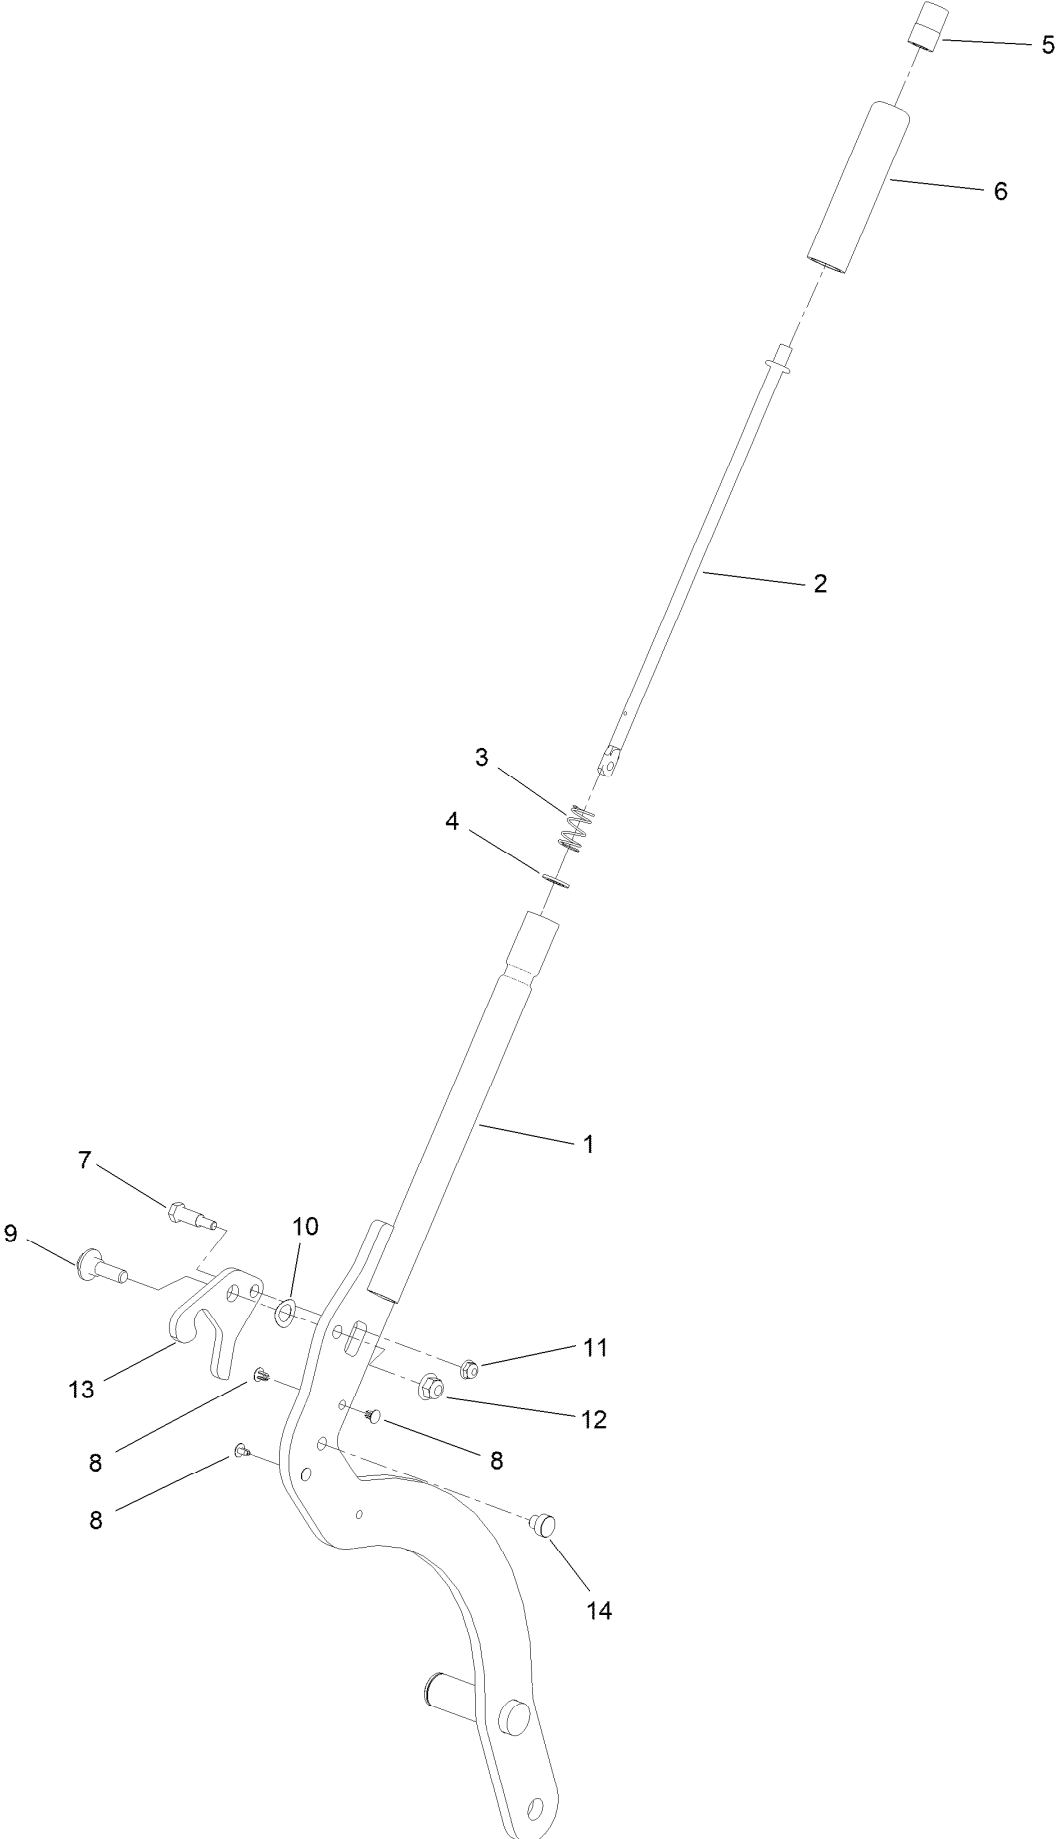

HOC Lever Assembly No. 161-6735

HOC Lever Assembly No. 161-6735 (continued)

<i>Ref.</i>	<i>Part Number</i>	<i>Qty.</i>	<i>Description</i>	<i>Ref.</i>	<i>Part Number</i>	<i>Qty.</i>	<i>Description</i>
1	161-6736-01	1	Lift Lever ASM [red]	8	103-1363	4	Rivet
2	136-0530	1	Rod-Latch, Release	9	614672	1	Screw-Shoulder, HWH
3	114-8187	1	Spring-Compression	10	110-8982	1	Washer-Spring
4	114-1207	1	Washer-Special	11	104-7201	1	Nut-HF, NI
5	115-2750	1	Knob	12	104-8301	1	Nut-HF, NI
6	115-3592	1	Grip	13	138-4888	1	Latch-HOC
7	119-2309	1	Bolt-Shldr,HH	14	138-4863	1	Plug-Wear