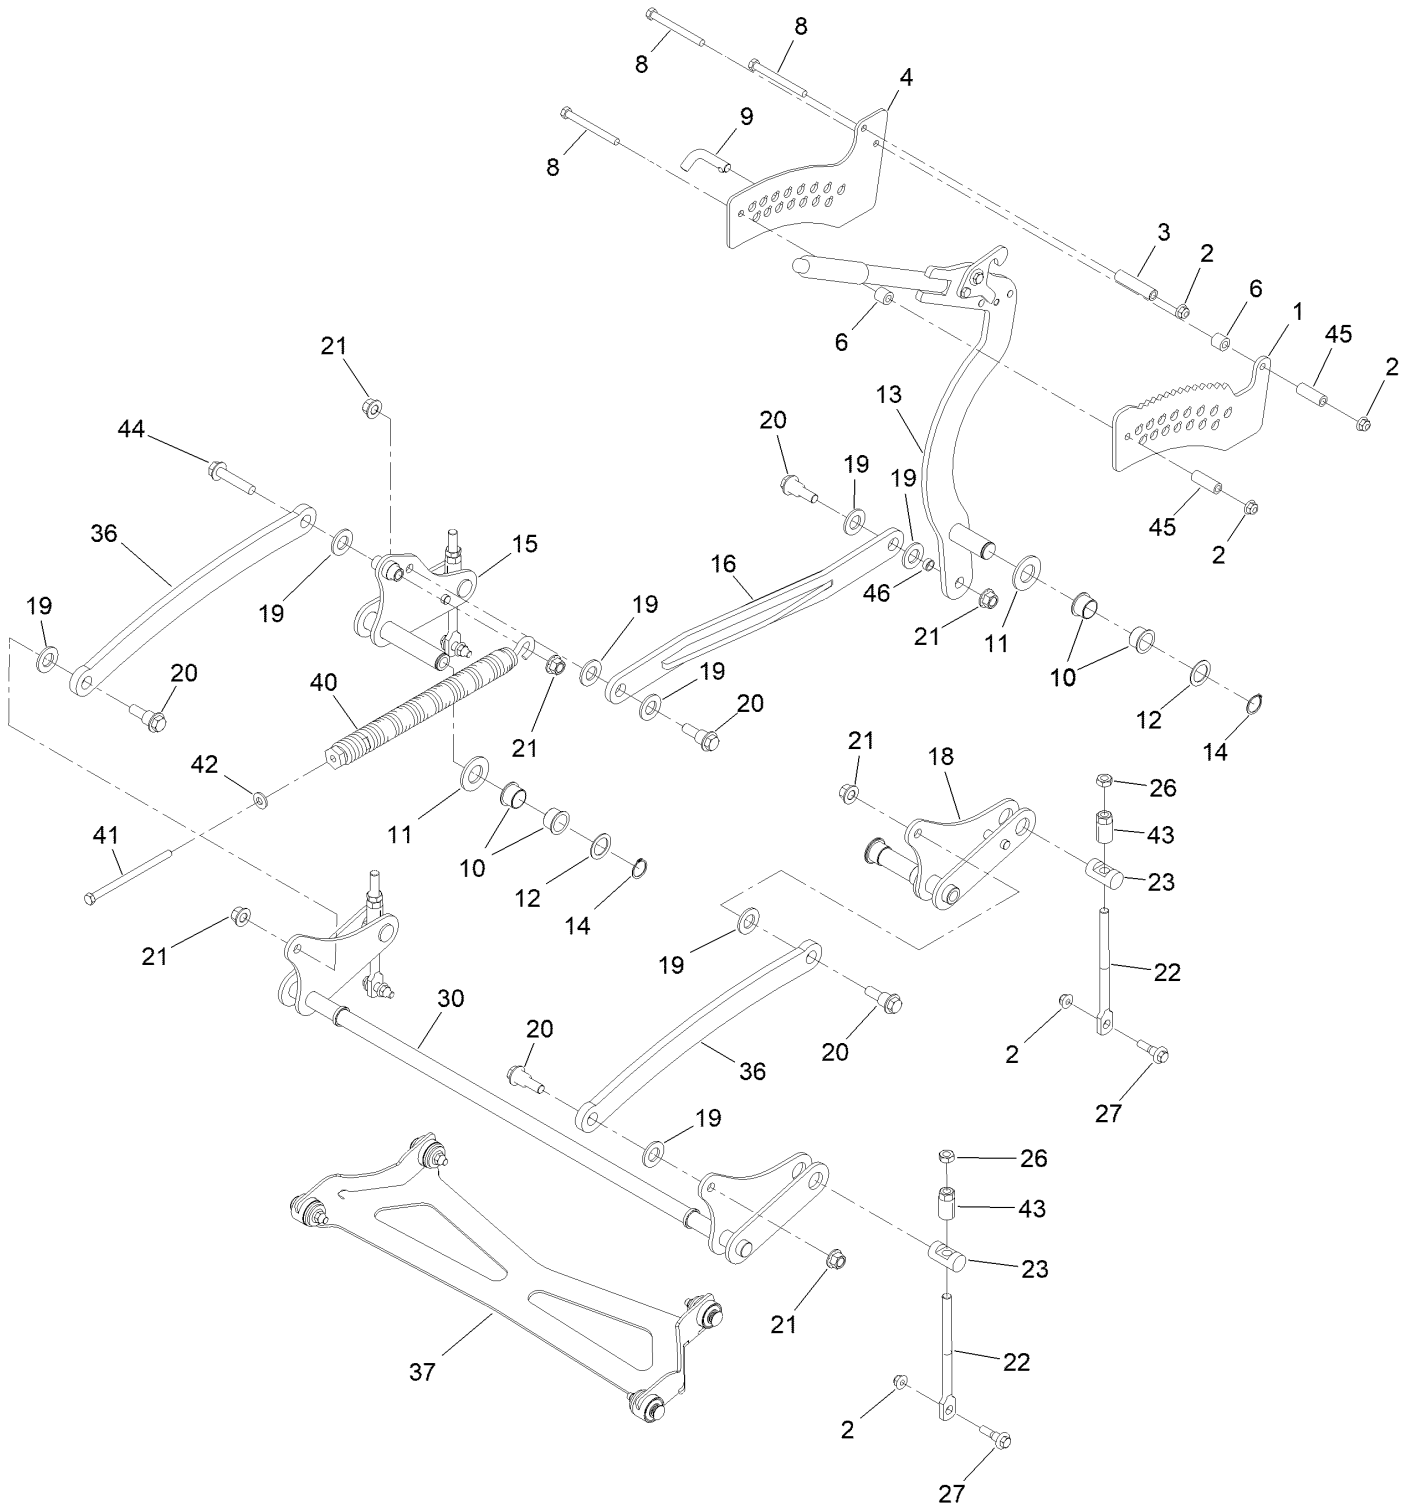

Deck Lift Assembly

Deck Lift Assembly (continued)

<i>Ref.</i>	<i>Part Number</i>	<i>Qty.</i>	<i>Description</i>	<i>Ref.</i>	<i>Part Number</i>	<i>Qty.</i>	<i>Description</i>
1	138-4887	1	Plate-HOC, Inner	20	116-0780	5	Screw-Shoulder, HHF
2	104-8301	7	Nut-HF, NI	21	99-5107	6	Nut-Lock
3	138-1111	1	Spacer	22	147-4822	4	Link-Adjuster, Deck Lift
4	132-7581	1	HOC Plate And Decal ASM	23	109-8353	4	Trunnion
6	121-1760	2	Spacer	26	3218-5	4	Nut-Jam
8	116-4701	3	Screw-HHF	27	130-0742	4	Bolt-Shoulder
9	116-5584	1	Pin-HOC	30	163-0503-03	1	Front Cross Shaft ASM [black]
10	127-0369	6	Bushing	36	147-4768-03	2	Link Arm - Lift 72
11	3256-62	3	Washer-Flat	37	147-4557	1	ASM-Deck Strut W/Bushings
12	10-8110	3	Washer-Thrust	40	116-0886	1	Spring-Extension
13	161-6735	1	HOC Lever ASM	41	323-58	1	Bolt-TAP, HH
14	32151-29	3	Ring-Retaining	42	98-5975	1	Washer-Belleville
15	147-2441-03	1	RH Rear Lift Arm ASM [black]	43	109-7840	4	Adjuster-Lift, Deck
16	147-4810-03	1	HOC Link ASM [black]	44	127-7444	1	Screw-HHF
18	147-2446-03	1	LH Rear Lift Arm ASM [black]	45	95-6448	2	Spacer
19	3256-28	8	Washer-Flat	46	138-2235	1	Spacer