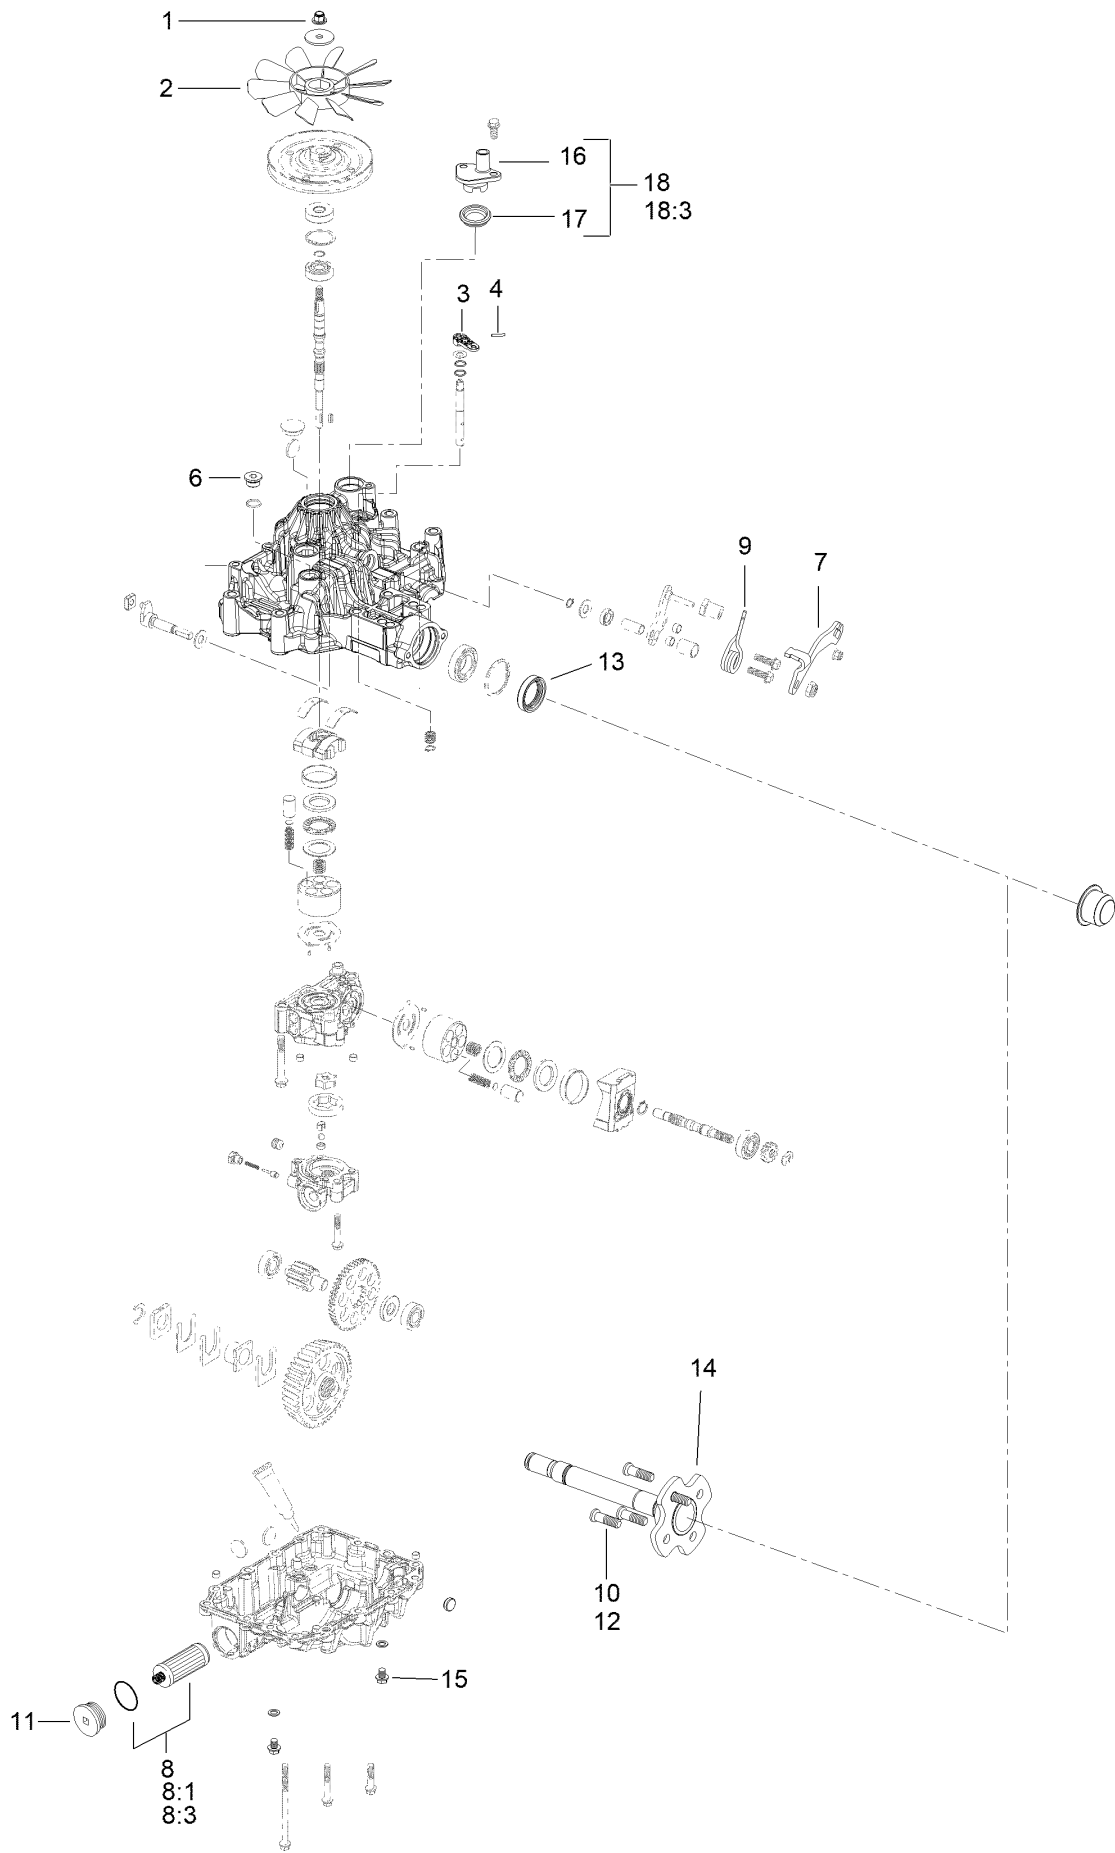

RH Transmission Assembly No. 161-9807

RH Transmission Assembly No. 161-9807 (continued)

<i>Ref.</i>	<i>Part Number</i>	<i>Qty.</i>	<i>Description</i>	<i>Ref.</i>	<i>Part Number</i>	<i>Qty.</i>	<i>Description</i>
1	132-4737	1	Nut-Lock	11	138-4613	1	Cap-Oil Filter
2	132-4738	1	Fan	12	137-9509	4	Stud-Wheel
3	104-3265	1	Pin	13	139-5587	1	Seal-Axle, Ua
4	132-4700	1	Lever-Bypass	14	139-5588	1	Axle
5	161-7917	1	Brake Kit, X ●	15	139-5589	2	Drain Bolt
6	132-4735	1	Cap-Oil	16	139-5590	1	Expansion Fitting
7	161-7915	1	Lever-Control, RH	17	139-5591	1	Grommet Seal, Expansion Fitting
8	144-3842	1	2 Transmission Filter Kit	18	139-7871	1	Expansion Fitting - W/ Seal
8:1		2	Filter (1A6370-26450) ■	18:3		1	M8*20 Flange Bolt ■
8:3		4	Sealing Washer ■	19	161-7916	1	Pulley ●
9	137-4109	1	Spring-Torsion				
10	137-9509	1	Stud-Wheel				

● Not illustrated

■ Not serviced separately