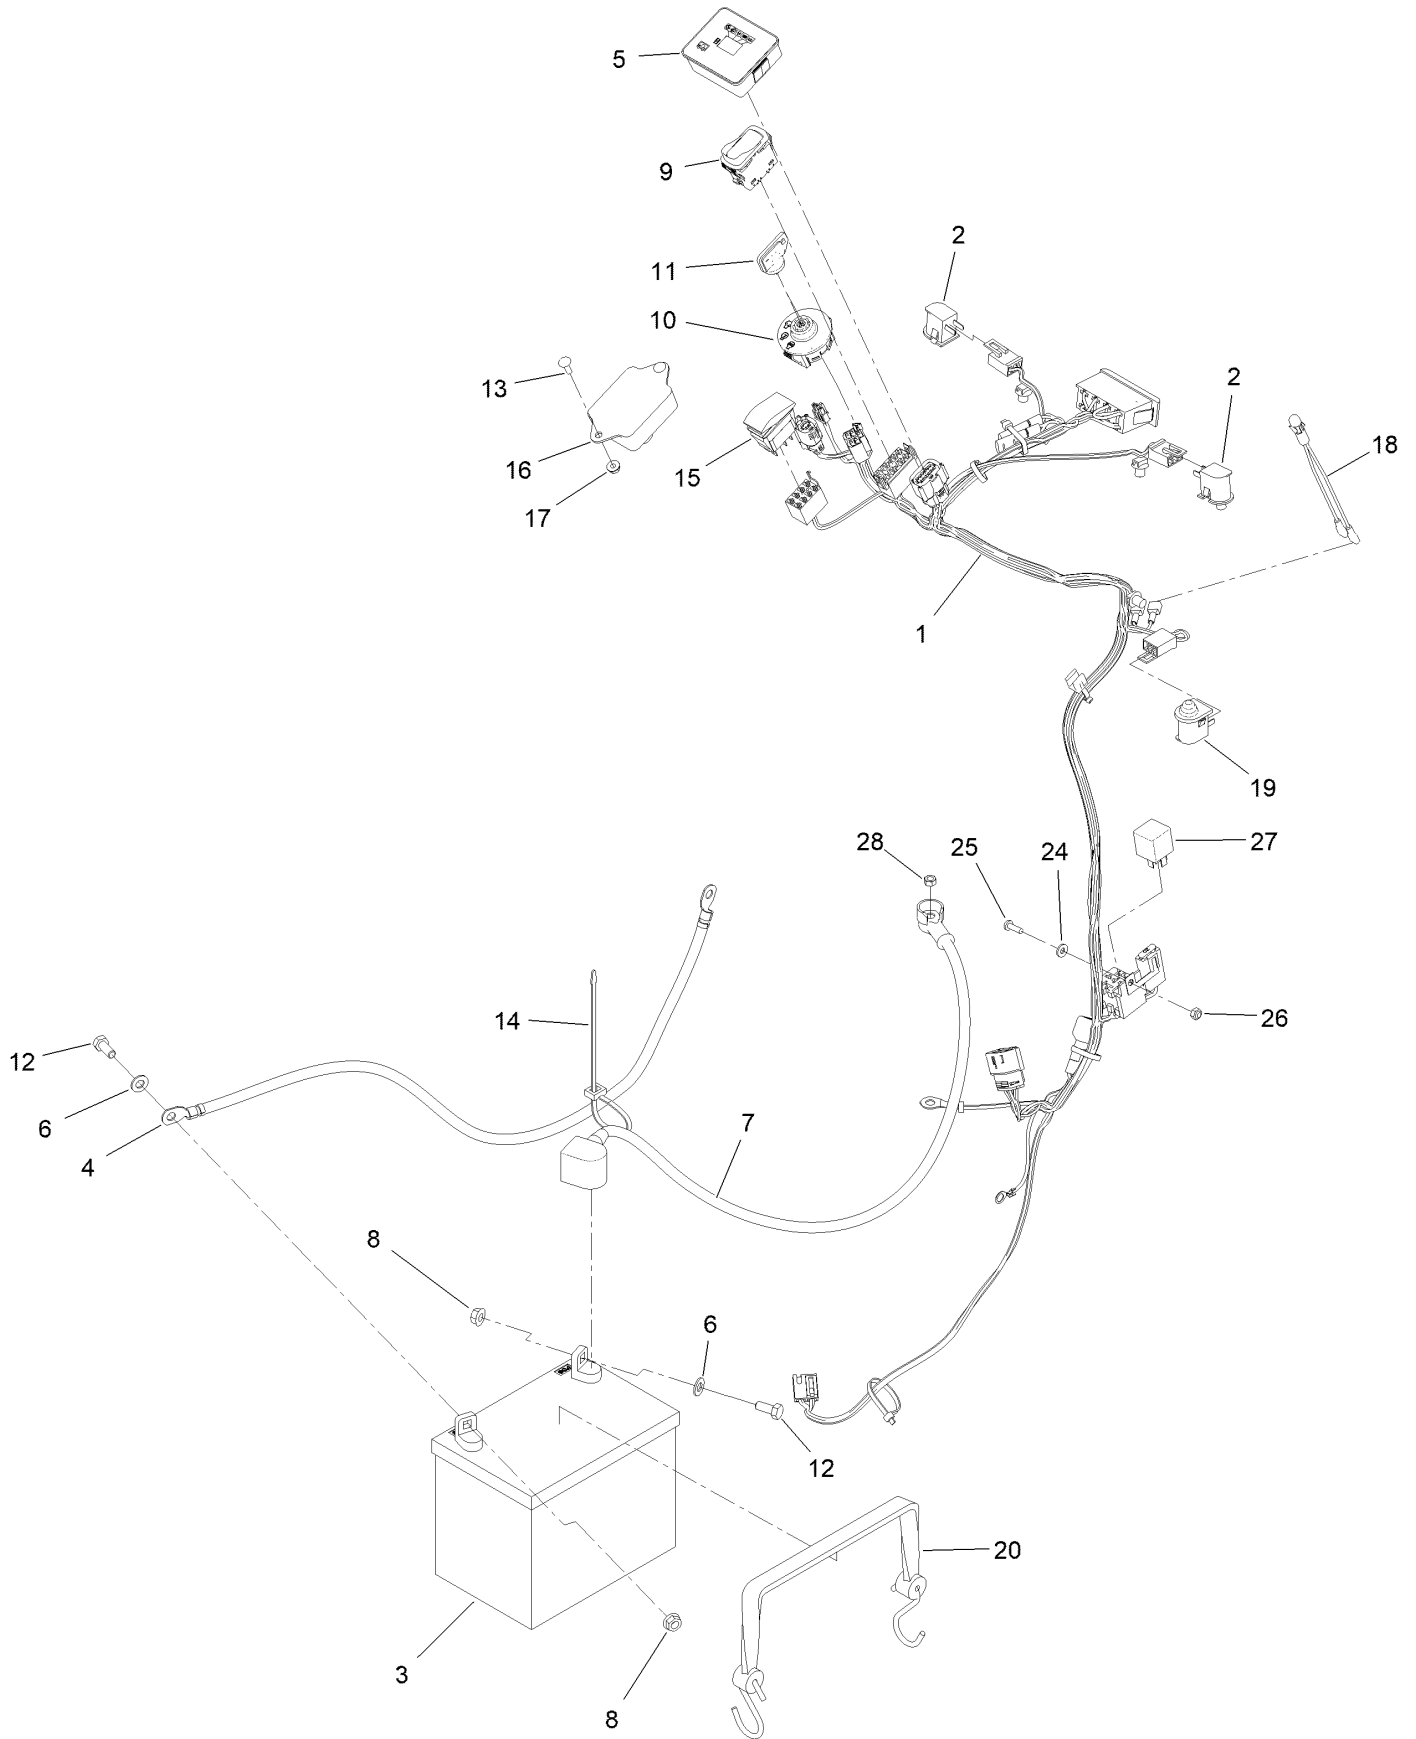

Electrical Assembly

Electrical Assembly (continued)

<i>Ref.</i>	<i>Part Number</i>	<i>Qty.</i>	<i>Description</i>	<i>Ref.</i>	<i>Part Number</i>	<i>Qty.</i>	<i>Description</i>
1	145-5226	1	Harness-Wire, Grandstand	14	3290-378	5	Tie-Cable
2	82-2190	2	Switch-Bail	15	112-3530	1	Switch-Rocker, On-On-On
3	104-8162	1	Battery	16	147-4767	1	Box-Resistor, ASM
4	147-4795	1	Battery-Cable, Bk ASM	17	32128-17	2	Nut-Lock, Flange
5	140-1884	1	Module-Meter, Hour	18	1-643267	1	Indicator-LED, Red
6	3256-23	2	Washer-Plain	19	133-4654	1	Switch-Plunger
7	147-4794	1	Battery-Cable, Rd ASM	20	139-2381	1	Strap-Rubber
8	109-5715	2	Nut-HHF, Smooth	24	3256-14	1	Washer-Flat
9	139-6367	1	Switch-Rocker, (On)-On-Off	25	3290-500	1	Screw-PPH
10	137-4101	1	Switch-Ignition	26	3296-2	1	Nut-Lock, NI
11	63-8360	1	Key-Ignition	27	1-643275	1	Relay
12	322-3	2	Screw-HH	28	33014-00	1	Nut-Hex
13	1-807533	2	Bolt-CARR