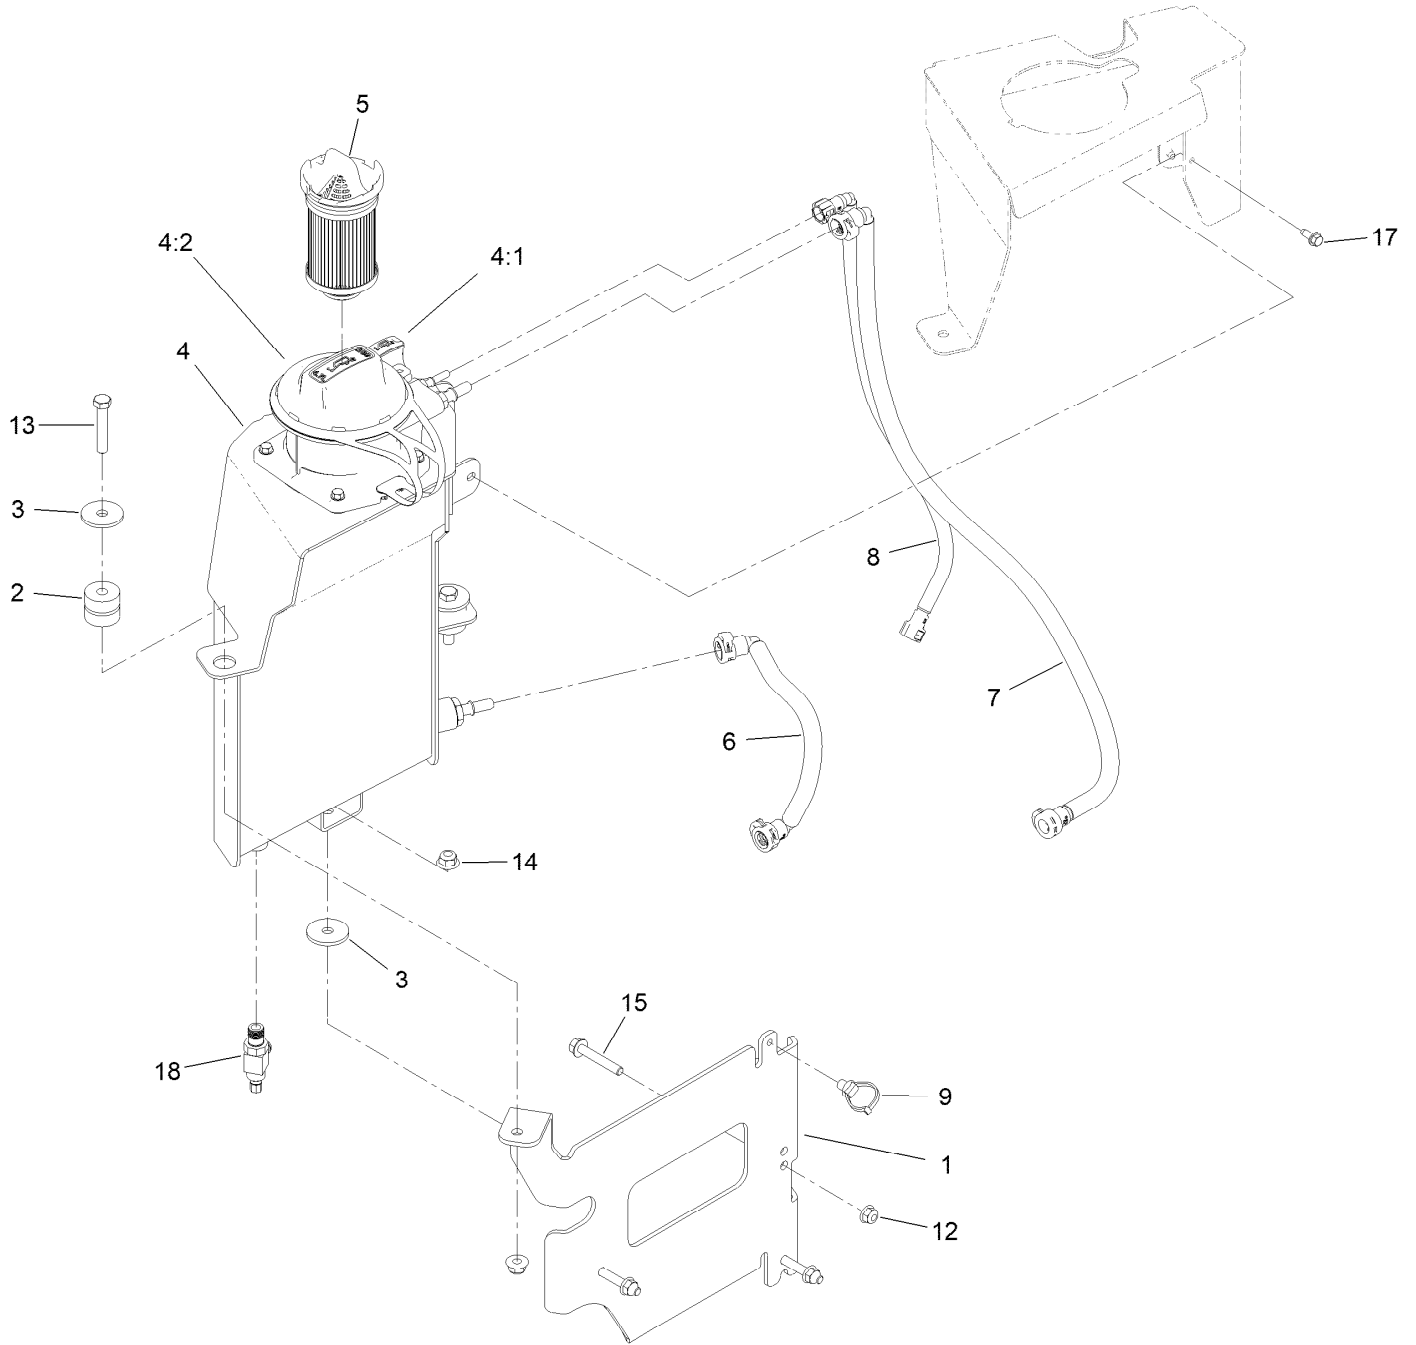

Engine Assembly (continued)

<i>Ref.</i>	<i>Part Number</i>	<i>Qty.</i>	<i>Description</i>	<i>Ref.</i>	<i>Part Number</i>	<i>Qty.</i>	<i>Description</i>
1		1	Engine Vanguard EFI ▲ ■	26	32128-20	4	Nut-HF
1:1	142-6842	2	Gasket-Exhaust	27	1-807259	1	Key
1:2	142-6843	4	Nut-Hex	28	107-4136	1	Washer-Flat
2	145-6193	1	Muffler, Basco 37HP	29		1	Oil Guard ASM ■
5	145-6115	1	Pulley	30	147-4838	1	Spacer, D-Drive
6	139-7910	1	Clutch-200Cms	31	3-6781	1	Washer-Flat
7	147-0345-03	1	Bracket, Clutch Stop	33	32128-37	2	Nut-HF ●
8	32144-70	2	Screw-HWHTF	34	32180-450	1	Tie-Cable, Double Loop
9	1-603610	1	Washer-Spring	99	145-8479	1	Kit-Engine Maint B/S Vanguard ●
10	3212-10	1	Screw-HH	99:1	142-7451	1	Filter-Fuel ●
11	98-5975	4	Washer-Belleville	99:2	142-6841	1	Filter-Oil ●
12	126-0983	4	Screw-BHTF	99:3	142-8433	1	Filter, Outer Air ●
14	147-4831	1	Muffler Guard ASM	99:4	142-8434	1	Filter, Inner Air ●
16	147-3499	1	Bracket-Muffler	99:5	142-8435	2	Plug, Spark ●
17	147-4750	1	Bracket-Muffler	99:6	144-1029	5	Oil, 10W-50 Syn, Qt, Toro ●
24	3290-378	2	Tie-Cable				
25	3234-17	4	Screw-HHF				

● Not illustrated

▲ Obtain parts from www.briggsandstratton.com

■ Not serviced separately

Oil Guard Assembly