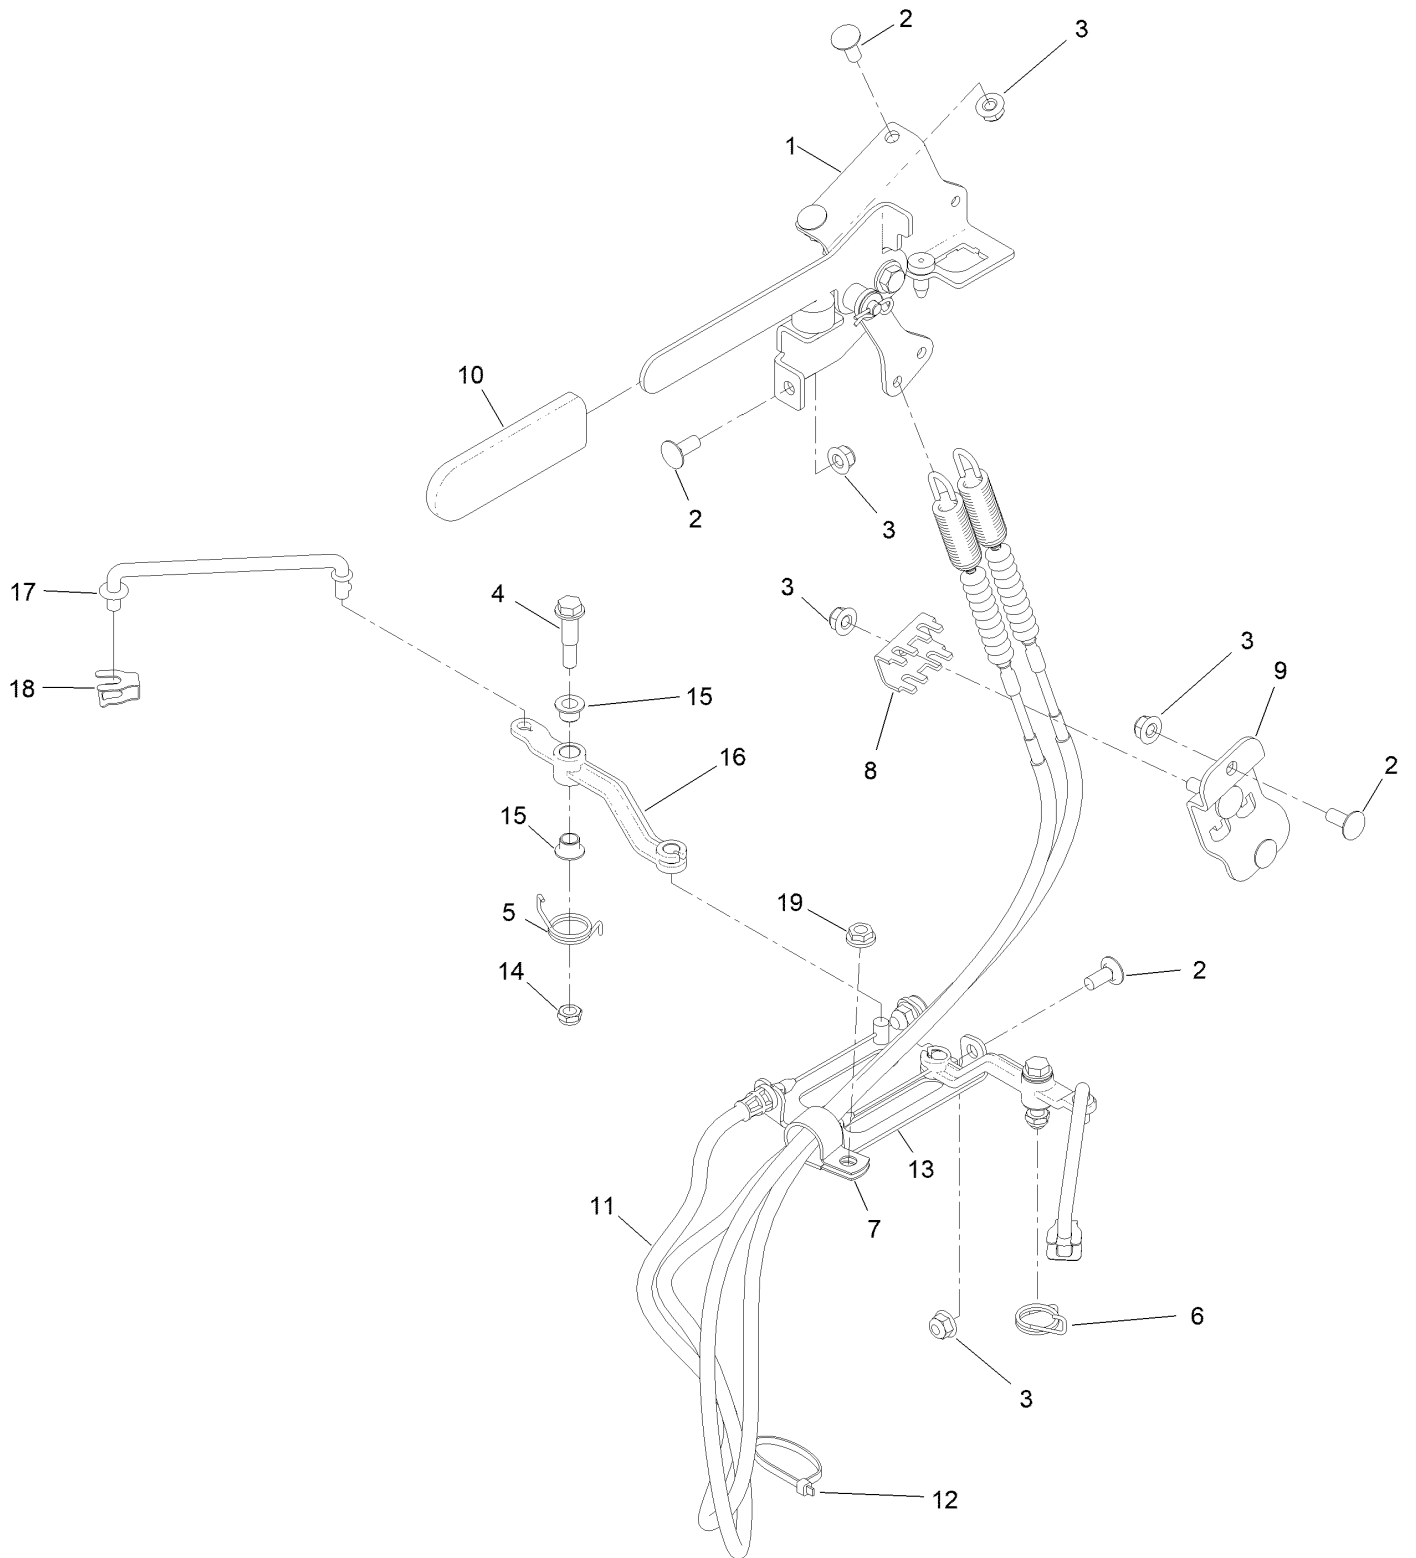

Parking Brake Assembly

Parking Brake Assembly (continued)

<i>Ref.</i>	<i>Part Number</i>	<i>Qty.</i>	<i>Description</i>	<i>Ref.</i>	<i>Part Number</i>	<i>Qty.</i>	<i>Description</i>
1	132-5170	1	Brake Handle ASM	11	145-1643	2	Cable-Brake
2	3230-23	7	Bolt-CARR	12	3290-378	1	Tie-Cable
3	104-8300	8	Nut-HF, NI	13	147-3494	1	Bracket-Cable, Mount
4	116-8607	2	Screw-Shoulder	14	3296-47	2	Nut-Lock,NI
5	139-1508	1	Spring-Torsion	15	137-2374	4	Bushing-Flange
6	139-1538	1	Spring-Torsion	16	147-4801	2	Arm-Brake
7	2412-39	1	Clamp-R	17	147-3484	2	Rod-Brake
8	132-1187	1	Clamp-Cable	18	147-4783	2	Retainer-Rod
9	132-7582	1	Mount-Cable, Brake	19	32128-20	1	Nut-HF
10	1-633268	1	Grip-Lever