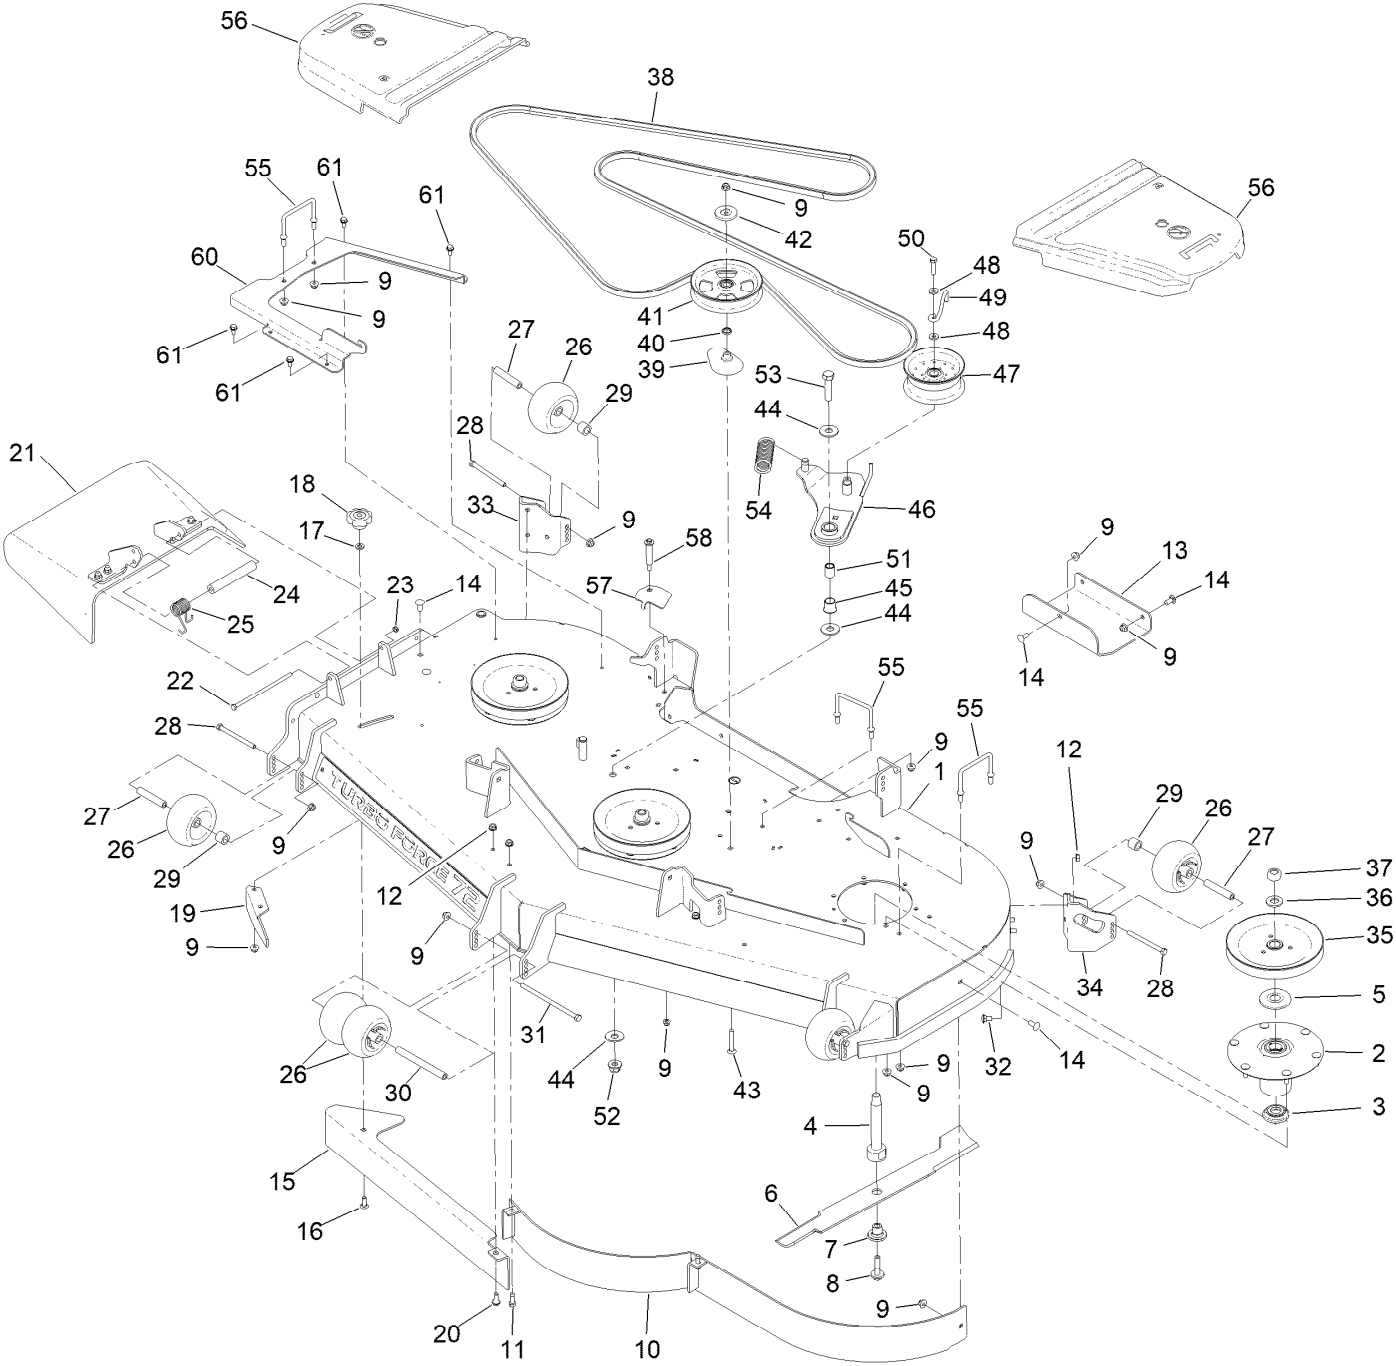

72 Inch Deck Assembly

72 Inch Deck Assembly (continued)

<i>Ref.</i>	<i>Part Number</i>	<i>Qty.</i>	<i>Description</i>	<i>Ref.</i>	<i>Part Number</i>	<i>Qty.</i>	<i>Description</i>
1	145-1621	1	72 Deck ASM W/Decals	32	3231-1	6	Screw-CARR
2	137-9780	3	Spindle ASM	33	106-7355-01	1	Mount-Wheel, RH
3	137-9784	3	Guard-Bottom	34	106-7354-01	1	Mount-Wheel, LH
4	138-6045	3	Shaft-Spindle	35	138-6060	3	Sheave-Drive, Blade
5	103-1330	3	Guard-Bearing, Top	36	103-2802	3	Washer
6	140-1238	3	Blade	37	116-7306	3	Nut-Hex
7	137-9787	3	Bushing-Hex	38	145-1607	1	Belt 5V-72" Deck
8	109-9220	3	Screw-Sems	39	109-2872	1	Spacer-Pulley
9	104-8301	37	Nut-HF, NI	40	107-4293	1	Spacer-Plate, BBC
10	114-5843-01	1	Baffle	41	136-5404	1	Pulley-Idler, Flat
11	92-1624	2	Screw-HWH Thd Form	42	132-5153	1	Shield-Dust
12	3290-357	9	Nut-HSF	43	3231-44	1	Screw-CARR
13	147-4777-01	1	Plate, Skid 72	44	104-9216	3	Washer-Hardened
14	3231-27	6	Screw-CARR	45	135-1248	1	Bushing, Igus
15	138-6051-01	1	Plate-Baffle	46	147-7796-03	1	Idler Arm ASM [black]
16	119-4162	1	Screw-CARR	47	116-4666	1	Idler-Pulley, Flat
17	100-4852	1	Washer-Hardened	48	138-7207	2	Spacer-Hub, Blower
18	109-1092	1	Knob	49	147-4644	1	Wireform Belt Guide,Idler, Top
19	106-3216-01	1	Baffle-Discharge	50	323-8	1	Screw-HH
20	94-7582	1	Bolt-Shoulder	51	147-7797	1	Bushing-Idler Pivot
21	144-2635	1	Rubber Deflector ASM	52	133-9681	1	Nut-HF
22	322-50	1	Screw-HH	53	327-9	1	Screw-HH
23	3296-47	1	Nut-Lock,NI	54	108-5412	1	Spring-Extension
24	105-4622	1	Spacer	55	109-6982	3	Wireform-Cover
25	108-4052	1	Spring-Torsion	56	109-6938	2	Cover-Belt, LH
26	1-603299	6	Roller-Scalp, Anti	57	147-4754-03	1	Plate, Belt-Guide
27	98-7912	4	Tube-Spanner	58	112-3977	1	Bolt-Shoulder
28	323-23	4	Screw-HH	60	147-4751-01	1	Platform, Belt Cover 72
29	98-7913	4	Tube-Spacer	61	32144-70	4	Screw-HWHTF
30	98-5967	1	Spacer-Wheel				
31	108-5388	1	Screw-HH