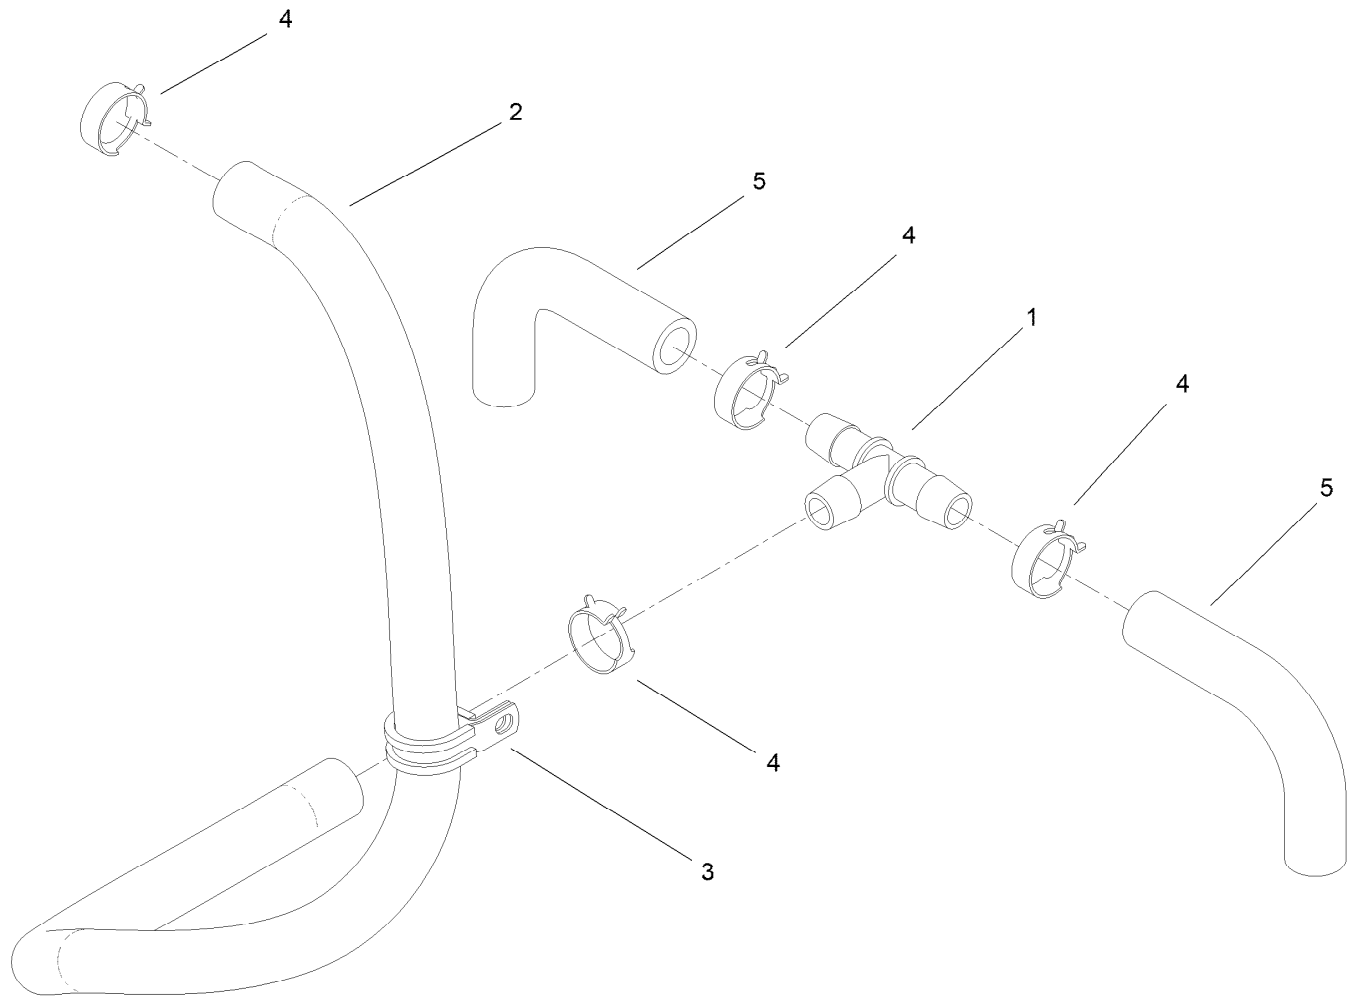

Hydraulic Hose Assembly

Hydraulic Hose Assembly (continued)

<i>Ref.</i>	<i>Part Number</i>	<i>Qty.</i>	<i>Description</i>	<i>Ref.</i>	<i>Part Number</i>	<i>Qty.</i>	<i>Description</i>
1	139-4055	1	Fitting Tee	4	145-3599	4	Hose Clamp
2	145-1644	1	Hydraulic Hose	5	145-6177	2	Hose-Hydraulic
3	147-0201	1	R-Clamp