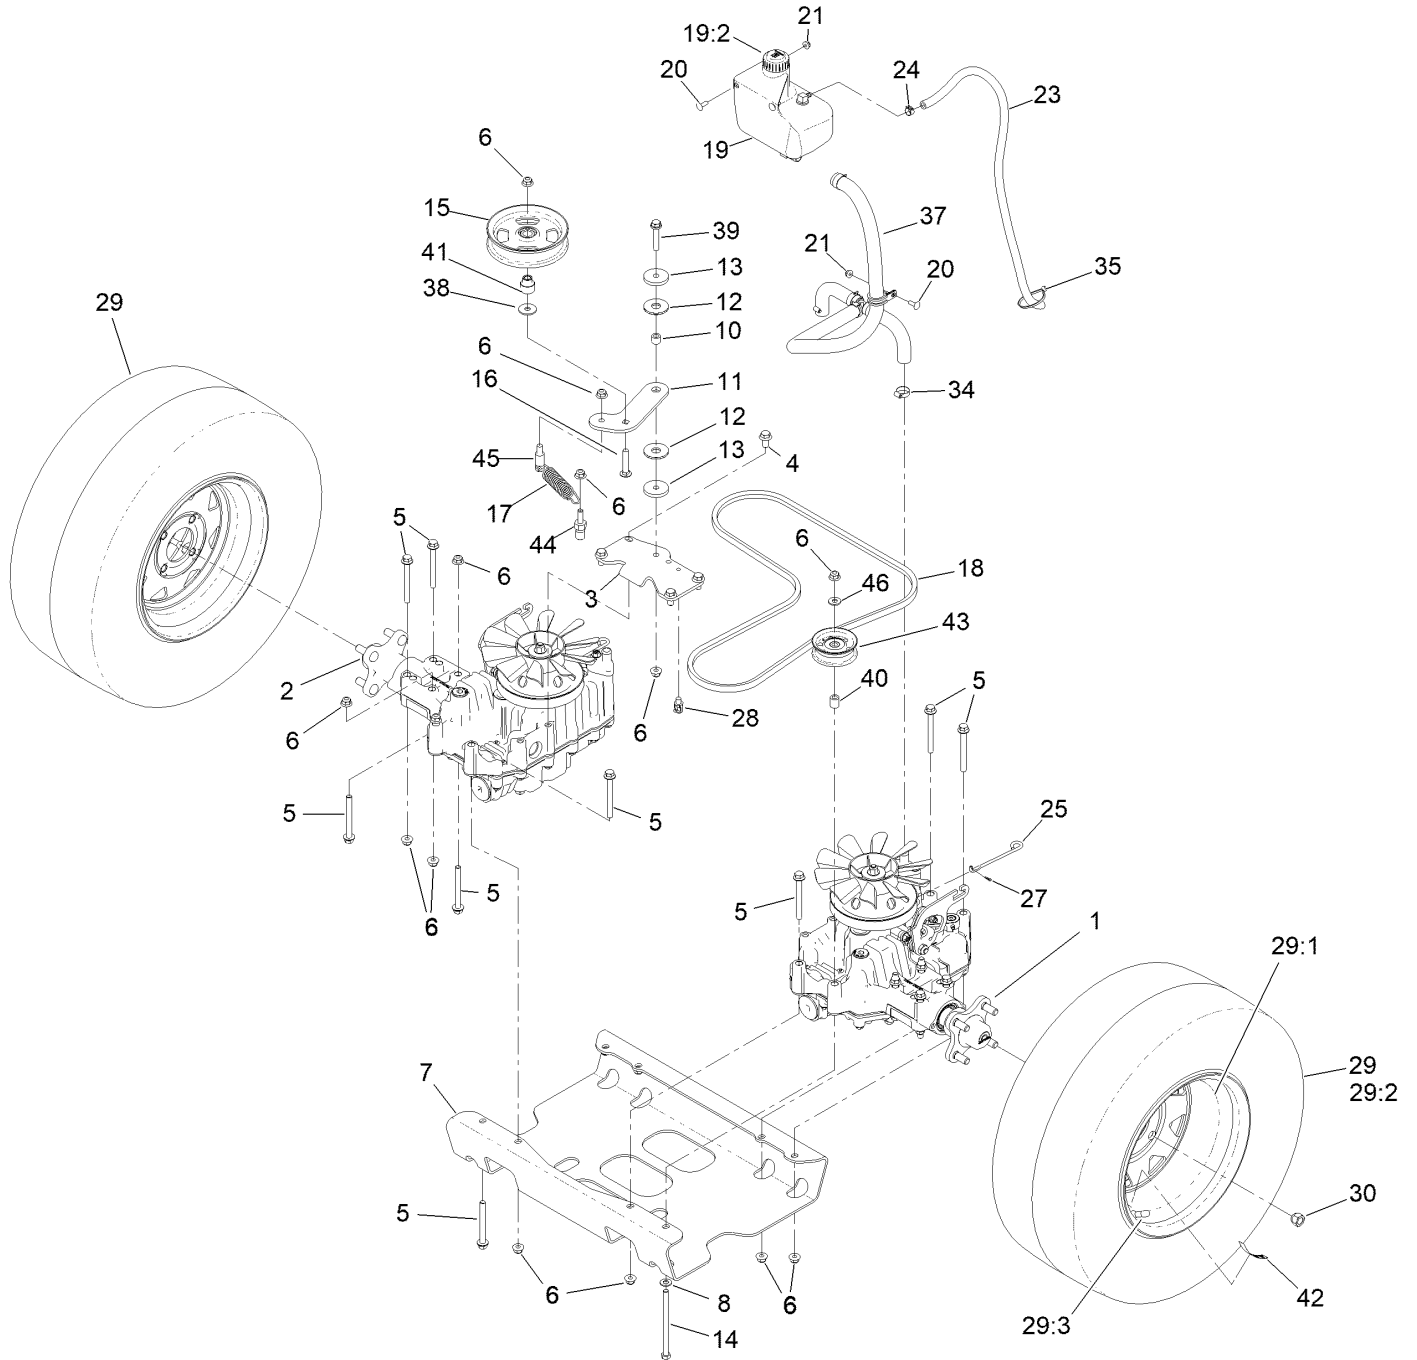

Ground Drive Assembly

Ground Drive Assembly (continued)

<i>Ref.</i>	<i>Part Number</i>	<i>Qty.</i>	<i>Description</i>	<i>Ref.</i>	<i>Part Number</i>	<i>Qty.</i>	<i>Description</i>
1	161-1323	1	LH Transmisson (Tzt13Sy)	24	92-2379	1	Clamp-Hose
2	161-9807	1	RH Transmisson (Tzt13Sx)	25	145-6176	2	Rod-Bypass
3	147-4756-03	1	Plate, Support, Transaxle	27	108-2992	2	Pin-Hair
4	161-1312	4	Screw-Bshs	28	161-1316	2	Clip, Fir Tree
5	116-4701	15	Screw-HHF	29	144-6607	2	Wheel And Tire ASM
6	104-8301	19	Nut-HF, NI	29:1	144-6606	1	Wheel
7	147-4636-03	1	Plate-Hydro	29:2	140-7975	1	Tire
8	3256-24	1	Washer-Plain	29:3	232-27	1	Stem-Valve
10	1-413088	1	Bushing-Lever, Lift	30	242-50	8	Nut-Lug
11	147-4757	1	Plate-Arm, Idler	34	2412-129	2	Clamp-Hose
12	114-0463	2	Washer-Friction, Composite	35	3290-378	1	Tie-Cable
13	110-9981	2	Washer-Plain	37		1	HYD Hose ASM ■
14	323-25	1	Screw-HH	38	93-8806	1	Washer-Hardened
15	136-5405	1	Pulley-Idler, Flat	39	108-3742	1	Screw-HHF
16	3231-6	1	Screw-CARR	40	115-1451	1	Spacer-Wheel
17	138-1104	1	Spring-Extension	41	138-7227	1	Bushing-Idler
18	145-5186	1	Belt-V	42	126-2055	2	Decal-Torque, Wheel Hub Lug
19	132-1135	1	Tank-HYD	43	130-8362	1	Pulley-Idler, Flat
19:2	133-8677	1	Cap-Vented	44	132-4724	1	Pin-Anchor, Spring
19:5	140-9463	1	Strainer-Neck, Removable ●	45	110-3841	1	Anchor-Spring
20	3229-25	3	Screw-CARR	46	109-6658	1	Nut-Flange, NI
21	104-7201	3	Nut-HF, NI				
23	109-0309	1	Hose-Fuel				

● Not illustrated

■ Not serviced separately