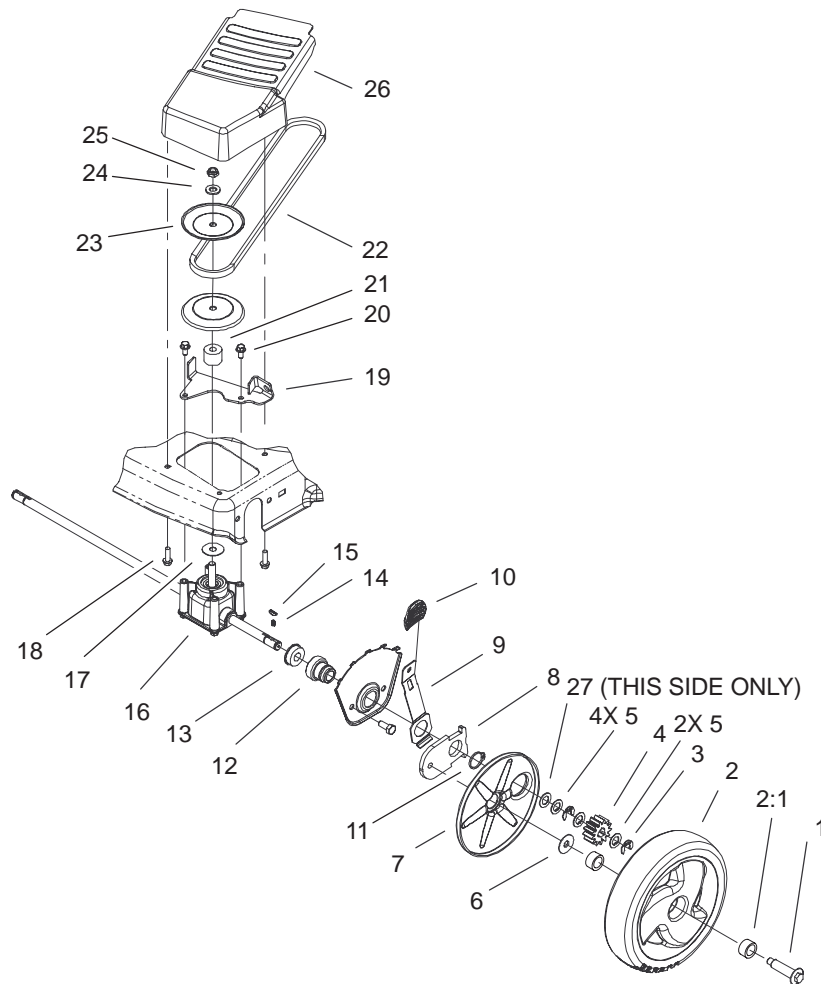

Sheet No.:5

Front Axle and Transmission Assembly

Ref. No.	Part No.	Qty.	Description
1	614650	2	Bolt-Shoulder
2	105-1815	2	Wheel Gear ASM
2:1	27-6250	2	Bushing
3	65-2720	4	Ring-Klip
4	104-8670	2	Gear-Pinion, 13t
5	105-6840	6	Washer-Thrust
6	614426	2	Washer-Stepped
7	105-1838	2	Cover-Wheel
8	105-1807	2	Arm-Pivot,Front
9	105-1809	2	Arm-Spring
10	105-3042	2	Knob-Lever, HOC
11	32151-36	2	Ring-Retaining
12	104-8698	2	Retainer-Bearing,HOC
13	104-8699	2	Bearing-Ball, Unground
14	39-9650	2	Spring-Compression
15	612066	2	Key
16	106-3955	1	Transmission ASM, Fwd
17	105-6814	1	Washer-Shield
18	46-8091	2	Screw-HWH
19	105-1833-03	1	Bracket-Pivot
20	32144-4	2	Screw-HWH
21	92-5791	1	Spacer
22	91-2258	1	V-Belt
23	104-8691	2	Pulley-Half, Front

Ref. No.	Part No.	Qty.	Description
24	3256-24	1	Washer-Flat
25	3296-5	1	Nut-Lock, NI
26	105-1839	1	Cover-Belt, Front
27	36-4780	1	Washer