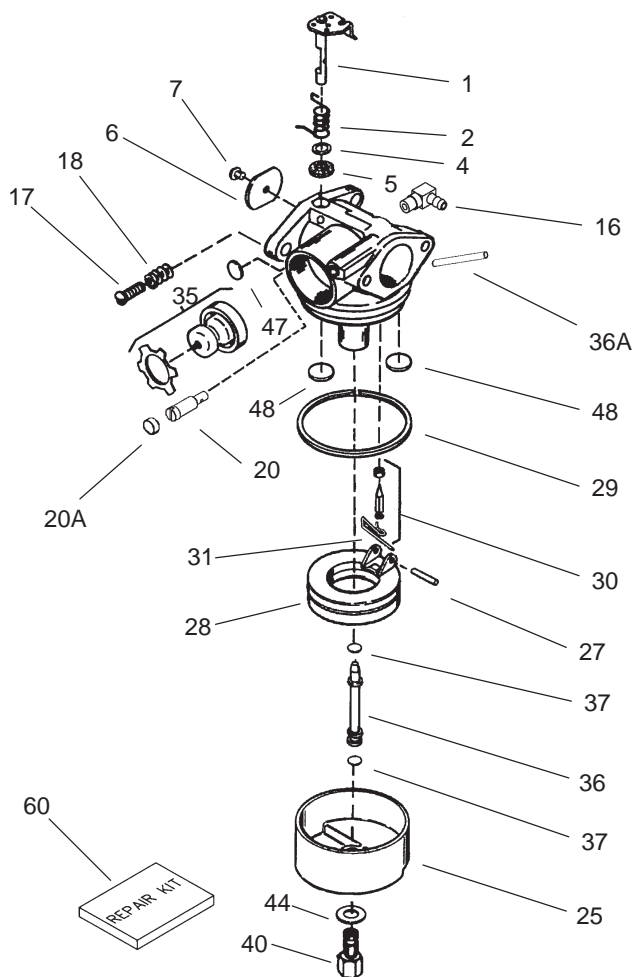

Sheet No.:
T-xxxx

Carburetor Assembly No. 640303 Tecumseh Model No. LEV120-362003A

Ref. No.	Part No.	Qty.	Description
0	640303	1	Carburetor (Incl. 184 of Engine Parts List)
1	631615	1	Throttle Shaft & Lever Assembly
2	631767	1	Throttle Return Spring
*4	631184	1	Dust Seal Washer
*5	631183	1	Dust Seal
6	640070	1	Throttle Shutter
*7	650506	1	Shutter Screw
16	631807	1	Fuel Fitting
17	651025	1	Throttle Crack Screw/Idle Speed Screw
18	630766	1	Tension Spring
20	640018	1	Idle Restrictor Screw
* 20A	640200	1	Idle Restrictor Screw Cap
25	631867	1	Float Bowl
*27	631024	1	Float Shaft
28	632802	1	Float (Plastic)
*29	631028	1	Float Bowl O-Ring
*30	632807	1	Inlet Needle, Seat, & Clip (Incl. 31)

Ref. No.	Part No.	Qty.	Description
*31	631022	1	Spring Clip
35	640259	1	Primer Bulb (Red)/Retainer Ring
36	640019	1	Main Nozzle Tube
36A	632766	1	Bowl Vent Tube Extension
*37	632547	2	O-Ring, Main Nozzle Tube
40	640087	1	High Speed Bowl Nut
*44	27110A	1	Bowl Nut Washer
*47	630748	1	Welch Plug, Idle Mixture Well
*48	631027	2	Welch Plug, Atmospheric Vent
60	632809	1	Repair kit (Incl. Items Marked * in Notes)

Obtain Parts from Local Tecumseh Dealer. * Included in Repair Kit No. 632809