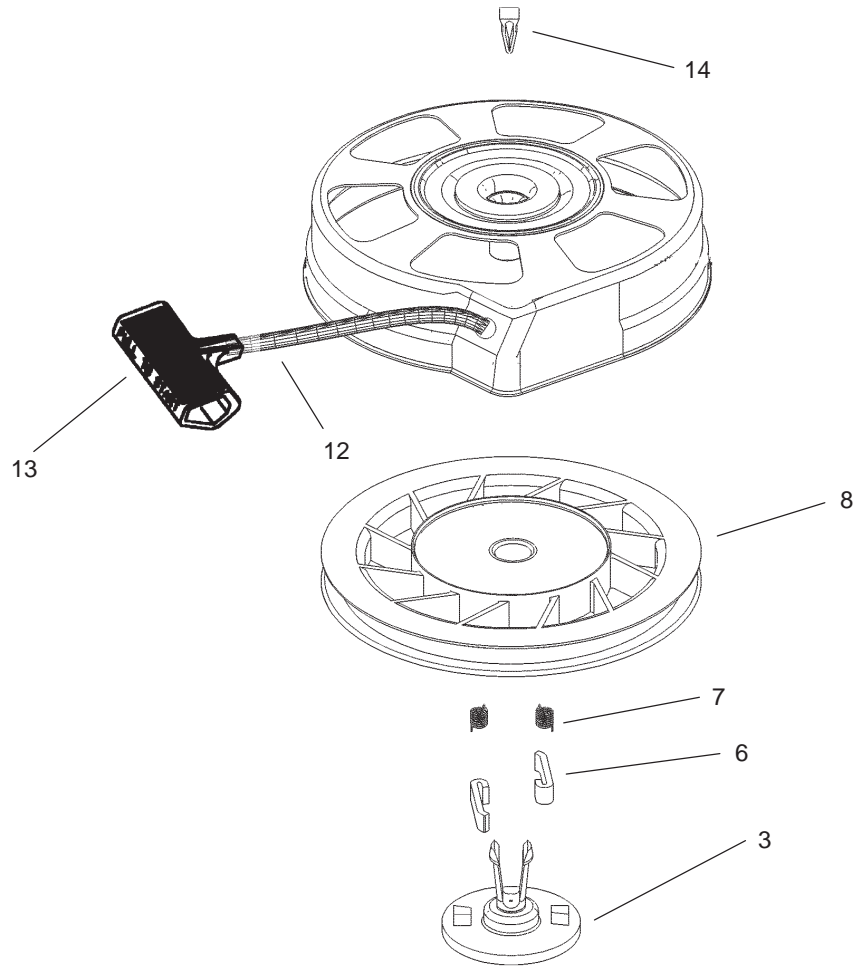

Sheet No.:
T-xxxx

Recoil Starter Assembly No. 590739 Tecumseh Model No. LEV120-362003A

Ref. No.	Part No.	Qty.	Description
0	590739	1	Rewind Starter
3	590740	1	Retainer
6	590616	2	Starter Dog
7	590617	2	Dog Spring
8	590618A	1	Pulley & Rewind Spring Ass'y
11	590638A	1	Starter Housing Ass'y (40 degree grommet)
12	590535	1	Starter Rope (Length 98" x 9/64" dia.)
13	590701	1	Starter Handle
14	590760	1	Spring Clip

Ref. No.	Part No.	Qty.	Description

Obtain Parts from Local Tecumseh Dealer