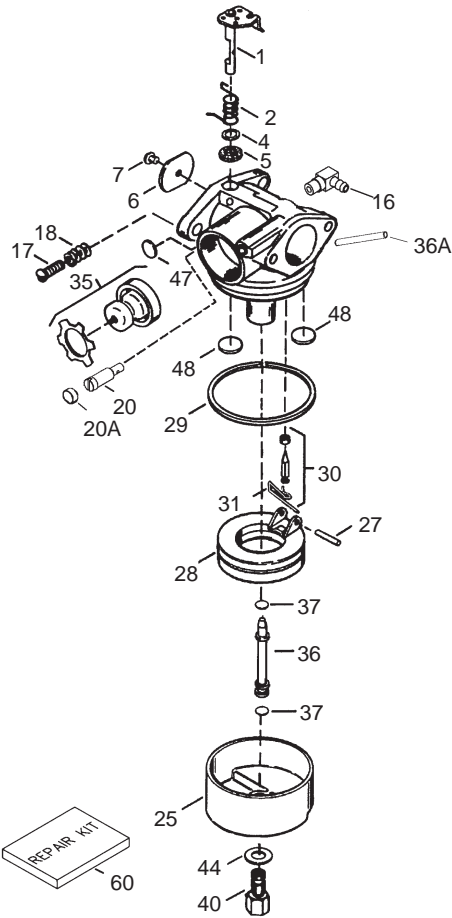

### Service Assembly Reference Numbers

Parts in service assemblies have reference numbers in the form **a:b**. The **a** represents the reference number of the entire service assembly and the **b** represents a sequential number unique to each part within the service assembly.

## Transmission Assembly No. 106-3955

Ref. No.	Part No.	Qty.	Description
1	32144-4	4	Screw-HWH
2	105-6817	1	Pin-Groove
3	36-4780	1	Washer
4	92-5790	1	Pinion
5	100-1048	1	Bearing-Ball
6	104-8671	1	Gear-Bevel, 37t
7	106-3957	1	Shaft-Output
8	104-8673	2	Bushing-Shaft, Output
9	104-8674	1	Gearcase-Upper
10	104-8675-03	1	Cover-Gearcase
11	105-6839	1	Gasket-Gearcase

## Engine and Blade Assembly

Ref. No.	Part No.	Qty.	Description	Ref. No.	Part No.	Qty.	Description
1	105-8629	1	Kit-Bolt, Blade				
3	105-3029-03	1	Support-Blade				
4	104-8697-03	1	Blade-22 Inch				
5	106-3987	1	Driver-Blade, ASM				
7	105-8619	1	Kit-Spacer, Retainer				
9	95-1726	3	Screw-Tapite W/Patch				
11	105-3031-03	1	Guide-Belt				
☆13		1	Engine-Tecumseh Lev120-36154b				
☆13		1	Engine-Tecumseh Lev120-361560b				
☆13		1	Engine-Tecumseh Lev120-362003a				
13:3	105-6815	1	Decal-Recoil				
14	92-1701	1	Stop-Rope				
15	3256-24	2	Washer-Flat				
16	105-6832	1	Decal-Primer (only on: 20012)				

## Carburetor No. 640303 Tecumseh-LEV120-361541B

Ref. No.	Part No.	Qty.	Description
1	631615	1	Throttle Shaft & Lever Assembly
2	631767	1	Throttle Return Spring
4	631184	1	Dust Seal Washer
5	631183	1	Dust Seal (Throttle)
6	640070	1	Throttle Shutter
7	650506	1	Shutter Screw
16	631807	1	Fuel Fitting
17	651025	1	Throttle Crack Screw/Idle Speed Screw
18	630766	1	Tension Spring
20	640018	1	Idle Restrictor Screw
20A	640200	1	Idle Restrictor Screw Cap
25	631867	1	Float Bowl
27	631024	1	Float Shaft
28	632765	1	Float (Plastic)
29	631028	1	Float Bowl "O" Ring
30	631021	1	Inlet Needle, Seat, & Clip (Incl. 31)
31	631022	1	Spring Clip
35	640259	1	Primer Bulb/Retainer Ring