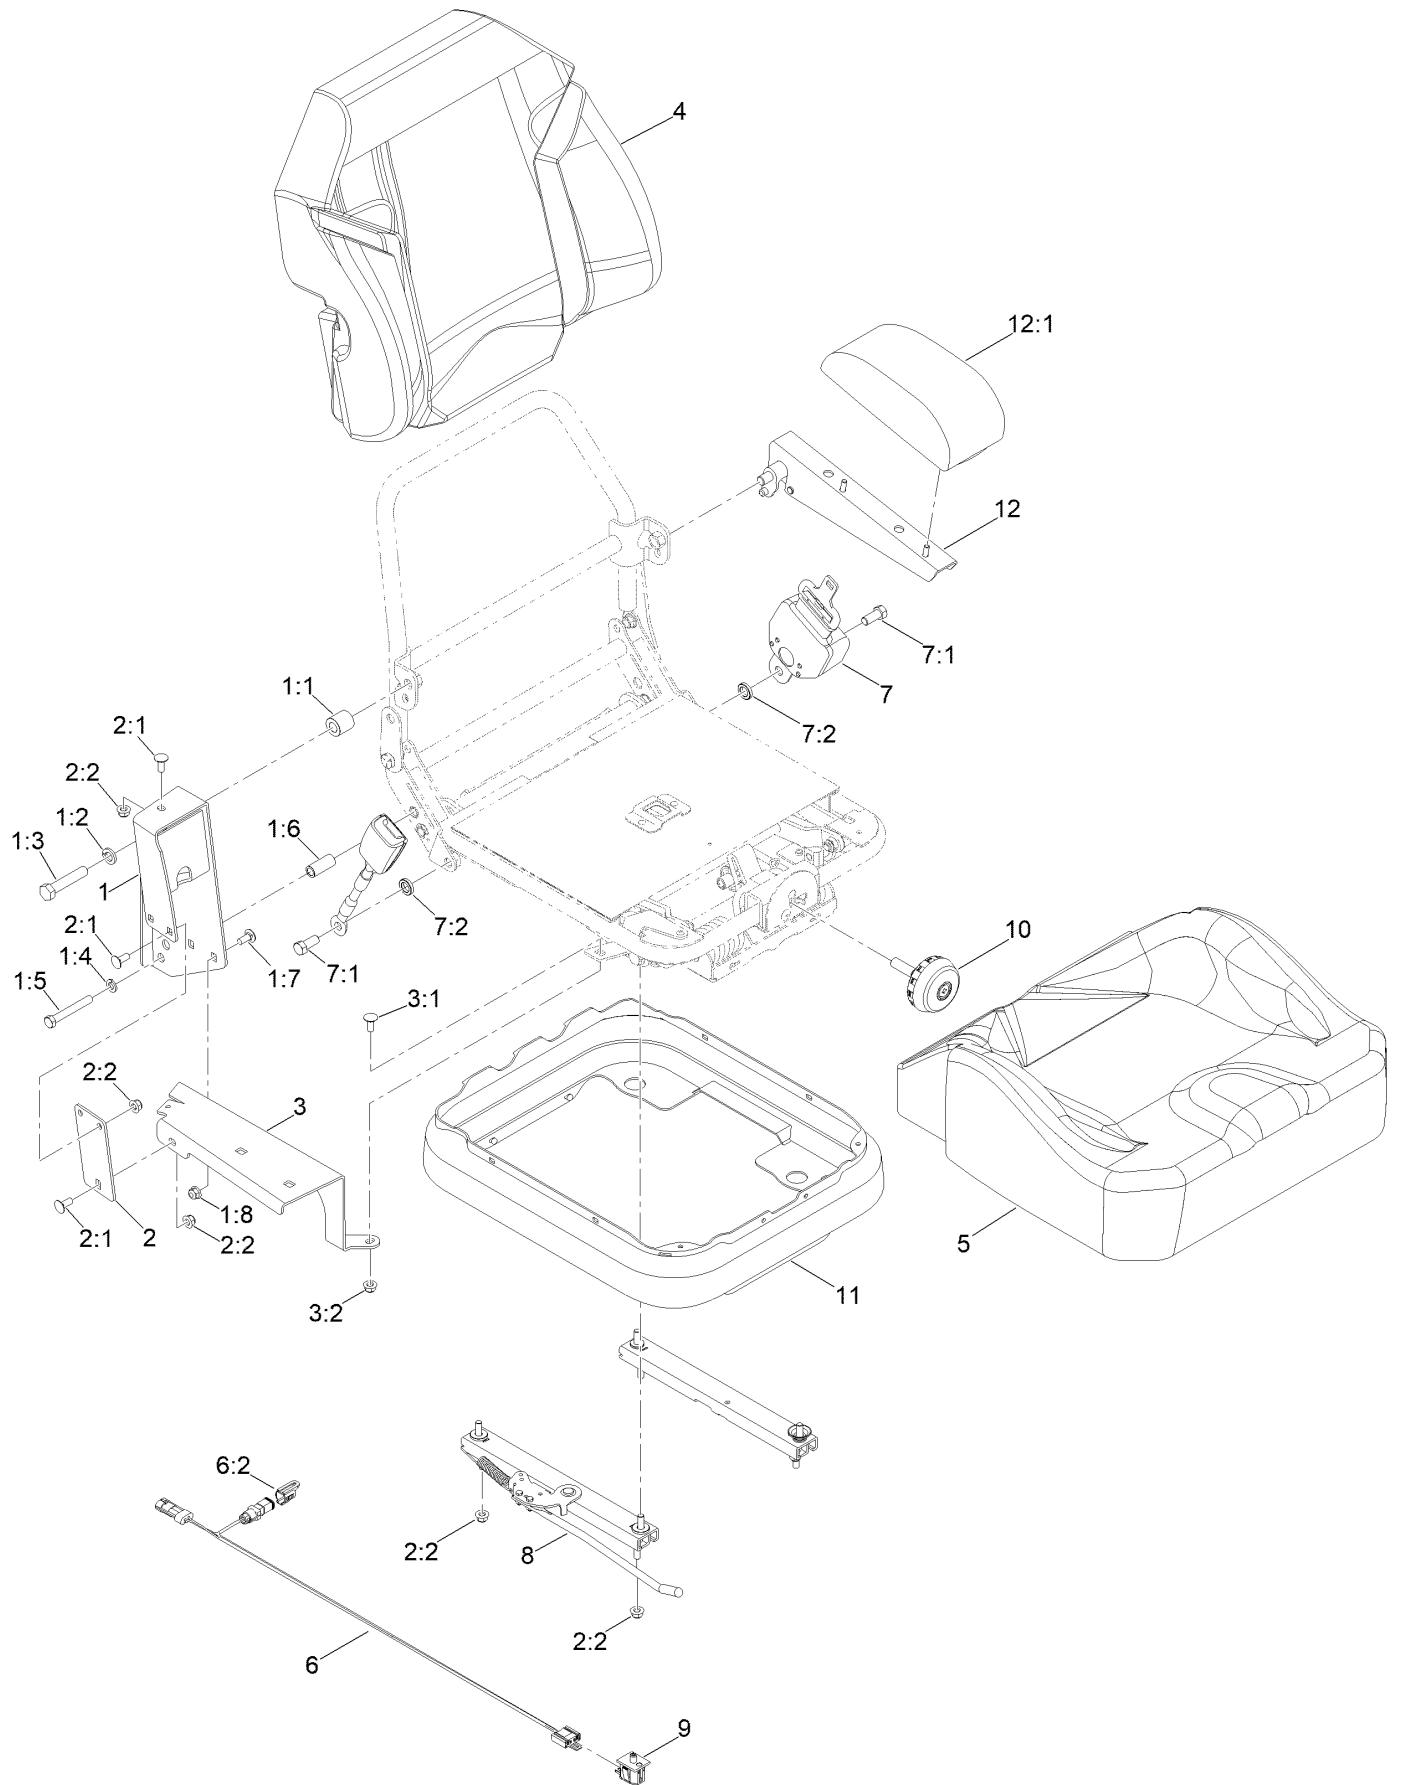

Count on it.

Parts Catalog

Mechanical Suspension Seat Kit
Groundsmaster® e3200, 3200, or 3300
SeriesTraction Unit

Model No. 32302

Mechanical Suspension Seat Kit Assembly

Mechanical Suspension Seat Kit Assembly (continued)

<i>Ref.</i>	<i>Part Number</i>	<i>Qty.</i>	<i>Description</i>	<i>Ref.</i>	<i>Part Number</i>	<i>Qty.</i>	<i>Description</i>
1	140-7112	1	Upper Console Mount Kit	3:2	104-8300	1	Nut-HF, NI
1:1	140-7113	1	Spacer	4	125-3112	1	Cover-Back
1:2	3253-7	1	Washer-Lock	5	125-3111	1	Cover-Cushion
1:3	325-10	1	Screw-HH	6	122-2735	1	Harness-Wire, Seat
1:4	3253-21	1	Washer-Lock	6:2	32180-091	1	Cap-Dust, 2 Way
1:5	323-13	1	Screw-HH	7	140-7116	1	Seat Belt Kit
1:6	140-7114	1	Spacer	7:1	3212-4	2	Screw-HH
1:7	3230-23	2	Bolt-CARR	7:2	140-7108	2	Spacer
1:8	104-8300	2	Nut-HF, NI	8	144-0458	1	Track Kit
2	140-7103	1	Bracket Kit	9	145-3520	1	Switch-Plunger, On-(On)
2:1	3230-23	4	Bolt-CARR	10	140-7118	1	Knob-Weight Adjust ASM
2:2	104-8300	8	Nut-HF, NI	11	126-8559	1	Bellows-Seat
3	140-7115	1	Lower Console Mount Kit	12	140-7110	1	Armrest-Deluxe, With Pad
3:1	3230-23	1	Bolt-CARR	12:1	140-7111	1	Pad-Armrest