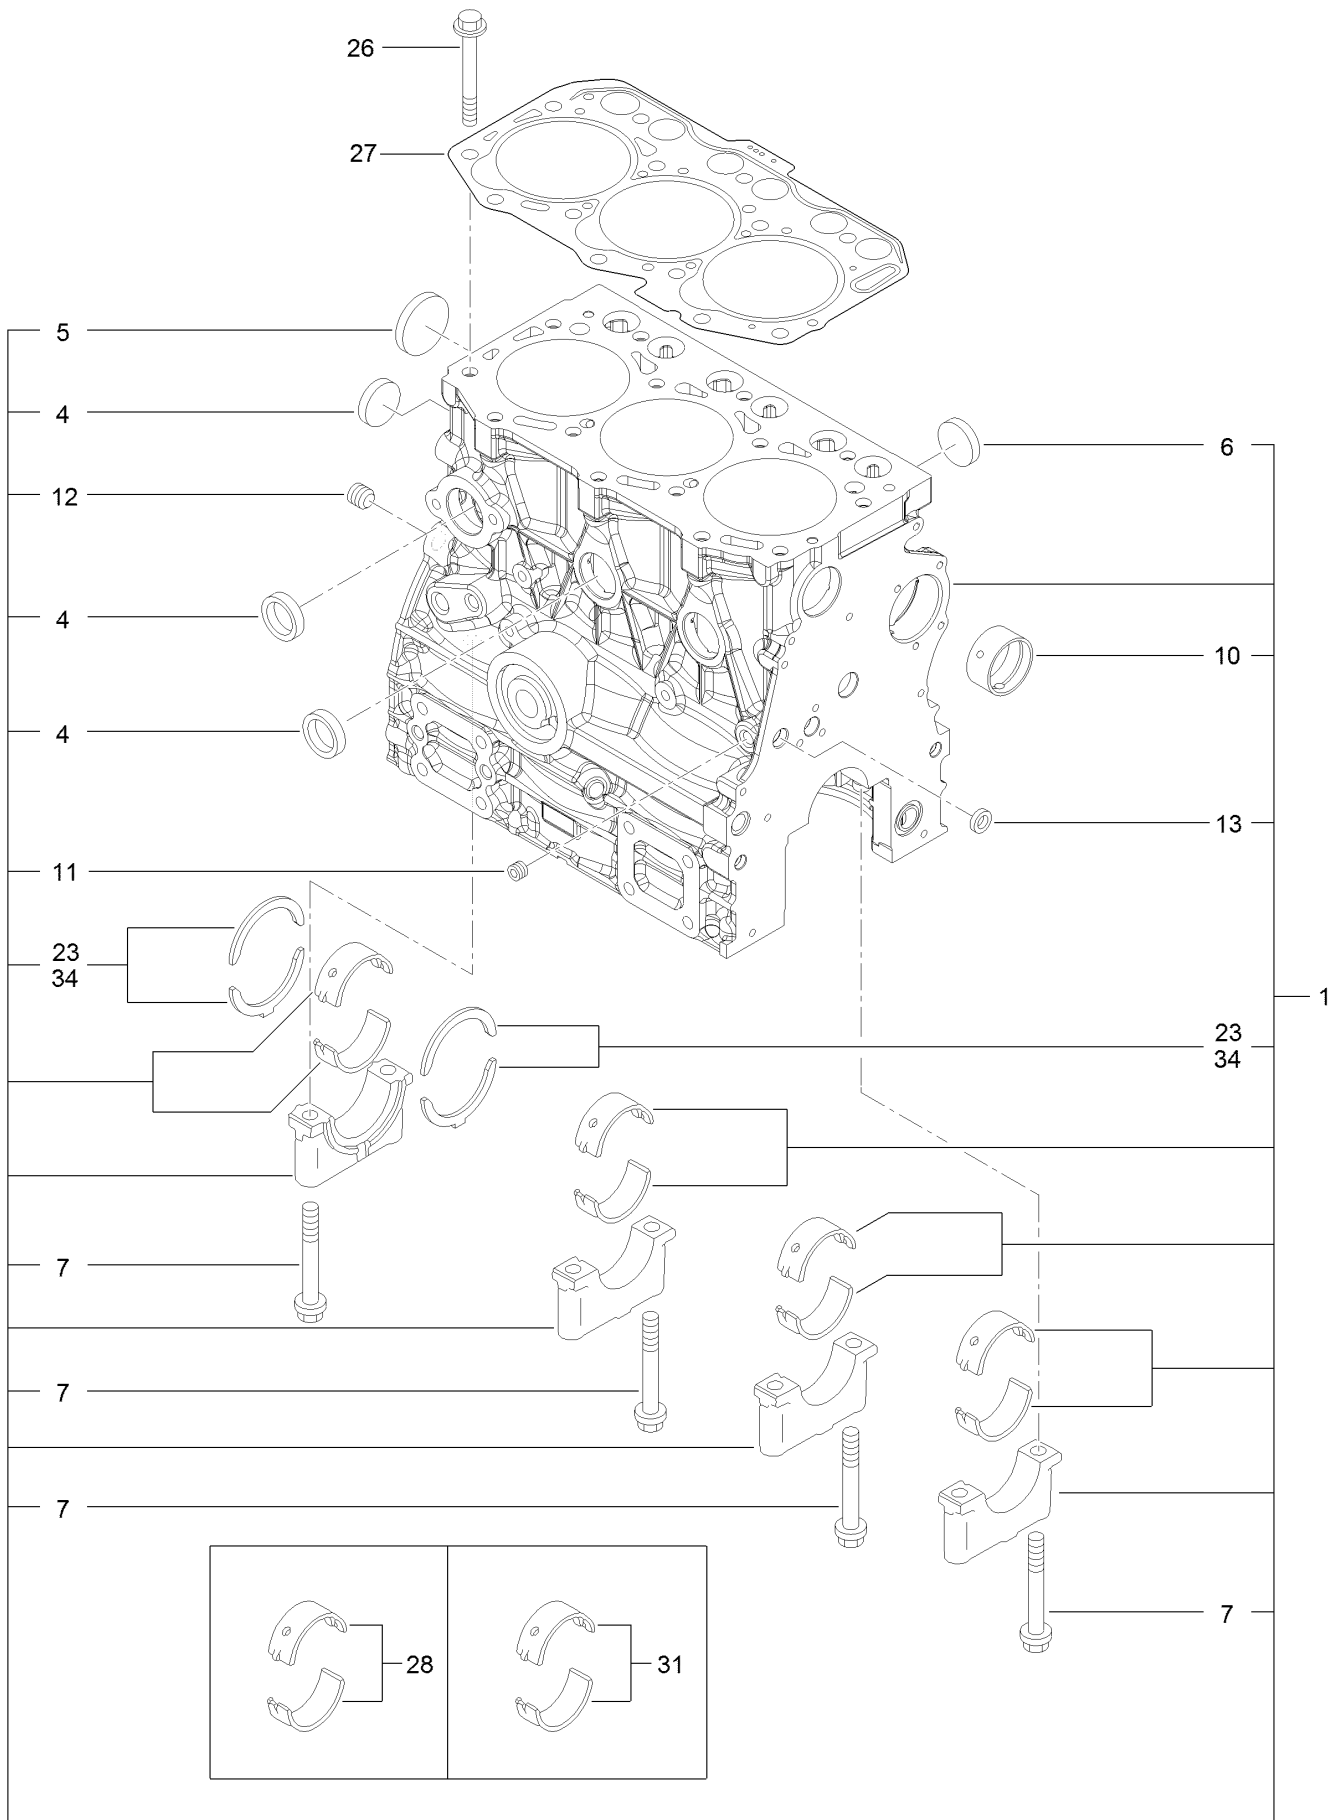

Cylinder Block Assembly

Cylinder Block Assembly (continued)

<i>Ref.</i>	<i>Part Number</i>	<i>Qty.</i>	<i>Description</i>	<i>Ref.</i>	<i>Part Number</i>	<i>Qty.</i>	<i>Description</i>
1	135-4030	1	Cylinder Block ASM	13	125-7237	1	Plug
4	135-4031	4	Plug-Cup	23	135-4036	2	Thrust Bearing ASM
5	135-4032	1	Plug-Dish	26	135-4037	14	Bolt-Head, Cylinder
6	135-4033	3	Plug-Cup	27	135-4038	1	Head Gasket Set
7	135-4034	8	Bolt-Cap	28	135-4039	4	Main Bearing ASM
10	135-4035	1	Bushing-Camshaft	31	135-4040	4	Main Bearing ASM
11	125-6969	1	Plug	34	135-4041	2	Bearing-Thrust
12	125-6973	1	Plug