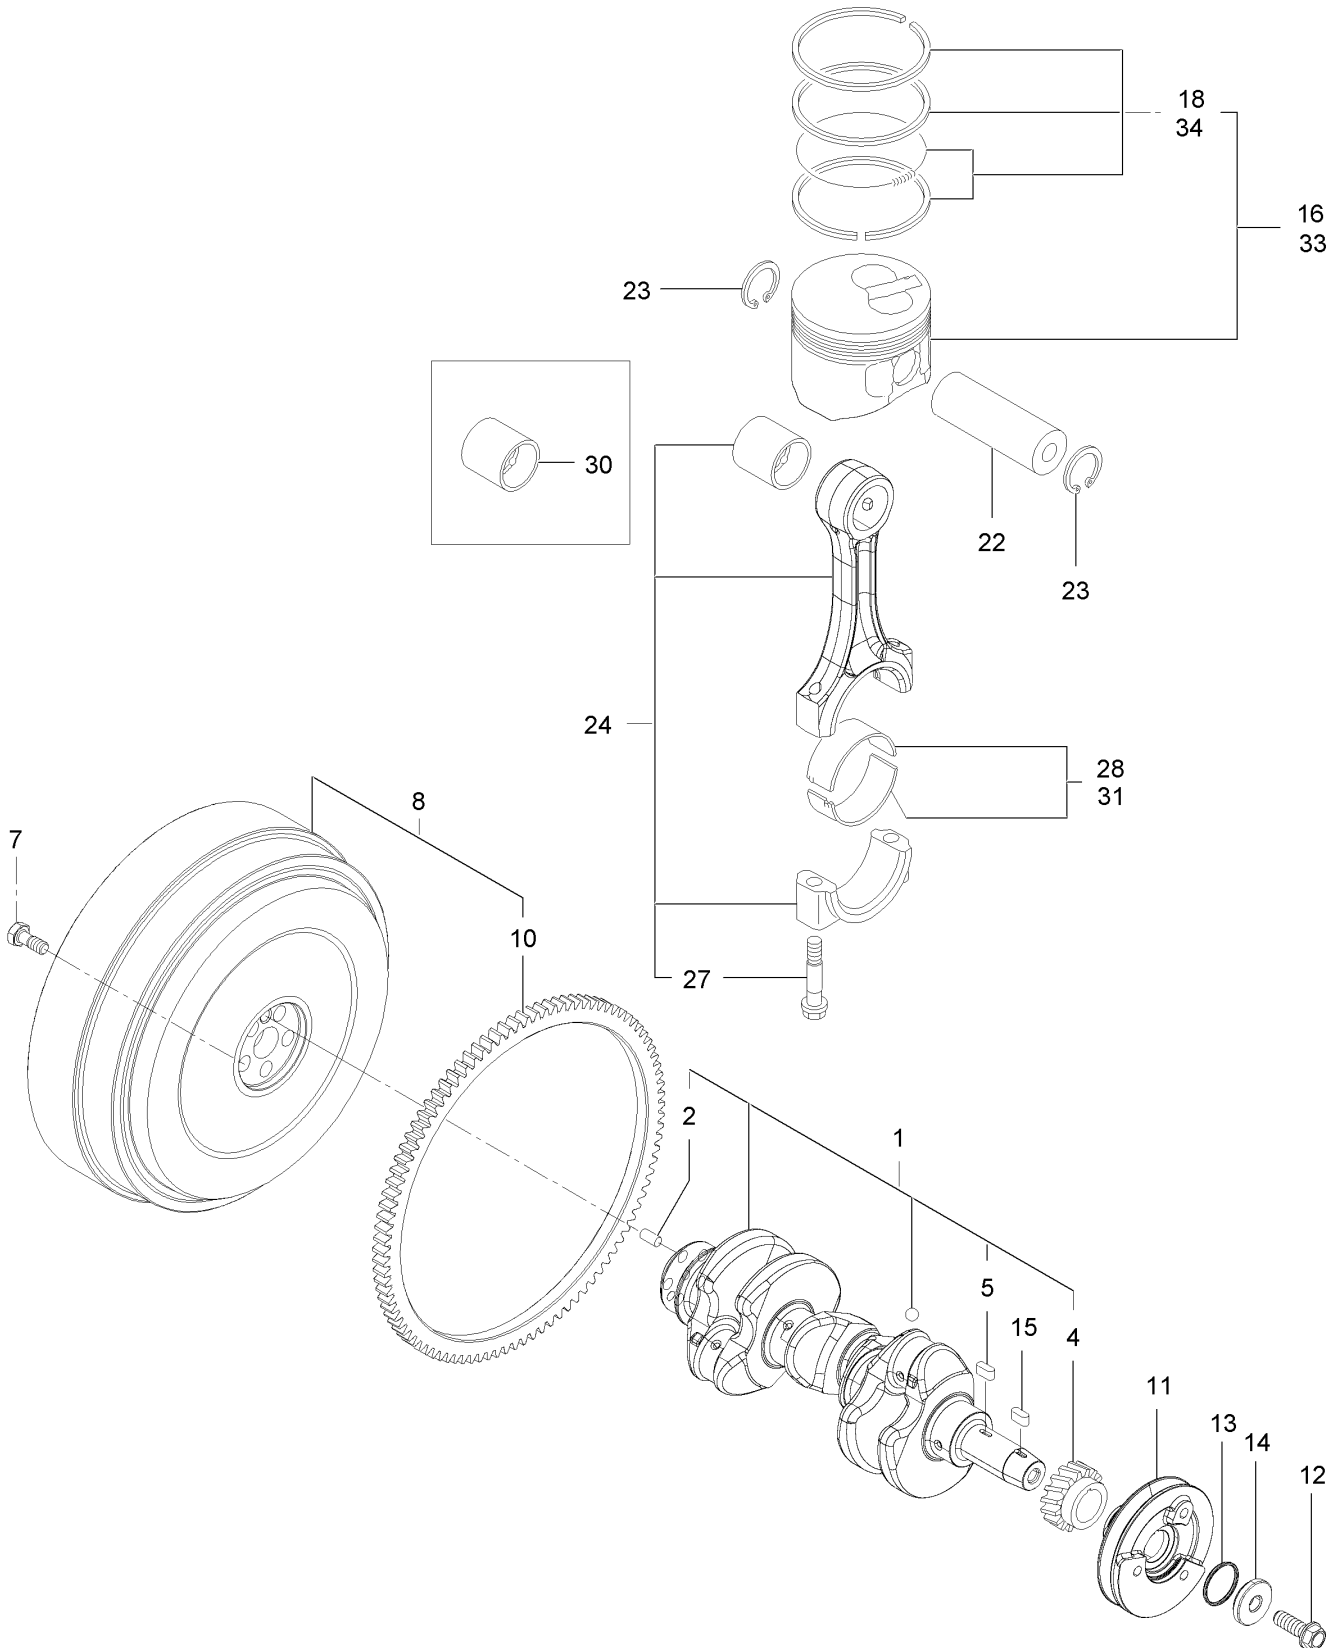

Crankshaft and Piston Assembly

Crankshaft and Piston Assembly (continued)

<i>Ref.</i>	<i>Part Number</i>	<i>Qty.</i>	<i>Description</i>	<i>Ref.</i>	<i>Part Number</i>	<i>Qty.</i>	<i>Description</i>
1	135-4152	1	Crankshaft ASM	16	135-4163	3	Piston ASM
2	125-6995	1	Pin	18	135-4164	3	Ring ASM
4	135-4153	1	Gear-Crankshaft	22	135-4165	3	Pin-Piston
5	135-4154	1	Key	23	135-4166	6	Ring
7	135-4155	5	Bolt, Flywheel 5	24	135-4167	3	Rod ASM-Connecting
8	135-4156	1	Flywheel ASM	27	135-4168	6	Bolt-Rod, Connecting
10	135-4157	1	Gear-Ring	28	135-4169	3	Bearing-Pin, Crank
11	135-4158	1	V-Pulley, Crankshaft	30	135-4170	3	Bearing-Pin, Piston
12	135-4159	1	Bolt-Flange	31	135-4171	3	Bearing-Pin (0.25)
13	135-4160	1	Gasket-Washer	33	135-4172	3	Piston ASM
14	135-4161	1	Washer	34	135-4173	3	Ring ASM
15	135-4154	1	Key