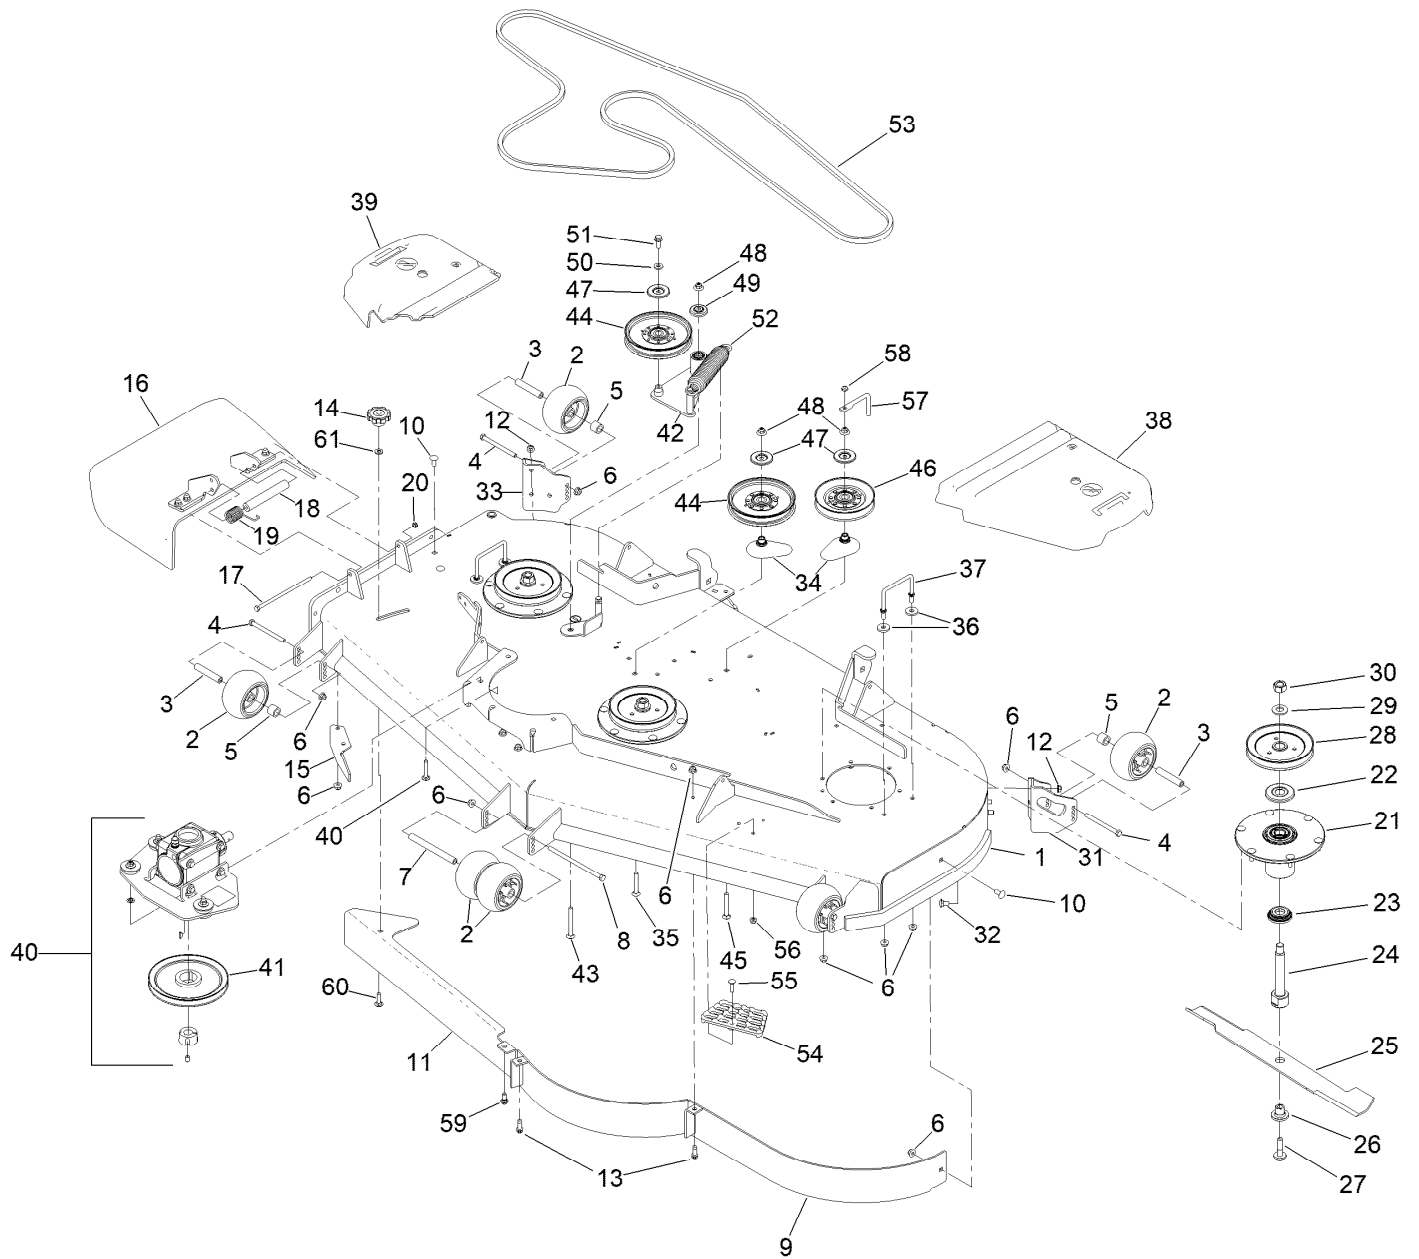

Deck Assembly

Deck Assembly (continued)

<i>Ref.</i>	<i>Part Number</i>	<i>Qty.</i>	<i>Description</i>	<i>Ref.</i>	<i>Part Number</i>	<i>Qty.</i>	<i>Description</i>
1	140-0960	1	Deck Decal ASM	32	3231-1	6	Screw-CARR
2	1-603299	6	Roller-Scalp, Anti	33	106-7355-01	1	Mount-Wheel, RH
3	98-7912	4	Tube-Spanner	34	109-2872	2	Spacer-Pulley
4	323-23	4	Screw-HH	35	3231-44	1	Screw-CARR
5	98-7913	4	Tube-Spacer	36	1-373034	4	Washer
6	104-8301	33	Nut-HF, NI	37	109-6982	2	Wireform-Cover
7	98-5967	1	Spacer-Wheel	38	109-6938	1	Cover-Belt, LH
8	108-5388	1	Screw-HH	39	126-3527	1	Shield-Belt
9	114-5843-01	1	Baffle	40		1	Gearbox ASM ●
10	3231-27	3	Screw-CARR	41	107-4767	1	Pulley
11	138-6051-01	1	Plate-Baffle	42	126-2585	1	Idler Arm ASM
12	3290-357	6	Nut-HSF	43	116-1502	1	Bolt-Shoulder, Carriage
13	92-1624	2	Screw-HWH Thd Form	44	126-7685	2	Idler-Pulley
14	109-1092	1	Knob	45	3231-9	1	Screw-CARR
15	106-3216-01	1	Baffle-Discharge	46	126-8766	1	Idler V
16	108-2792	1	Rubber Deflector ASM	47	126-8043	3	Shield-Dust
17	322-50	1	Screw-HH	48	109-6658	3	Nut-Flange, NI
18	105-4622	1	Spacer	49	103-2916	1	Guard-Top
19	108-4052	1	Spring-Torsion	50	43-0940	1	Spacer
20	3296-47	1	Nut-Lock,NI	51	3234-11	1	Screw-HHF
21	137-9780	3	Spindle ASM	52	116-6317	1	Spring-Extension
22	103-1330	3	Guard-Bearing, Top	53	126-6856	1	Belt-V
23	137-9784	3	Guard-Bottom	54	126-4781-03	1	Step-Deck
24	138-6045	3	Shaft-Spindle	55	3230-3	1	Screw-CARR
25	140-1238	3	Blade	56	104-8300	1	Nut-HF, NI
26	137-9787	3	Bushing-Hex	57	135-0362	1	Guide-Belt
27	109-9220	3	Screw-Sems	58	3296-59	1	Nut-Lock, NI
28	138-6058	3	Sheave-Blade Drive 6.50	59	94-7582	1	Bolt-Shoulder
29	103-2802	3	Washer	60	3231-25	1	Bolt-CARR
30	116-7306	3	Nut-Hex	61	100-4852	1	Washer-Hardened
31	106-7354-01	1	Mount-Wheel, LH				

● Not serviced separately