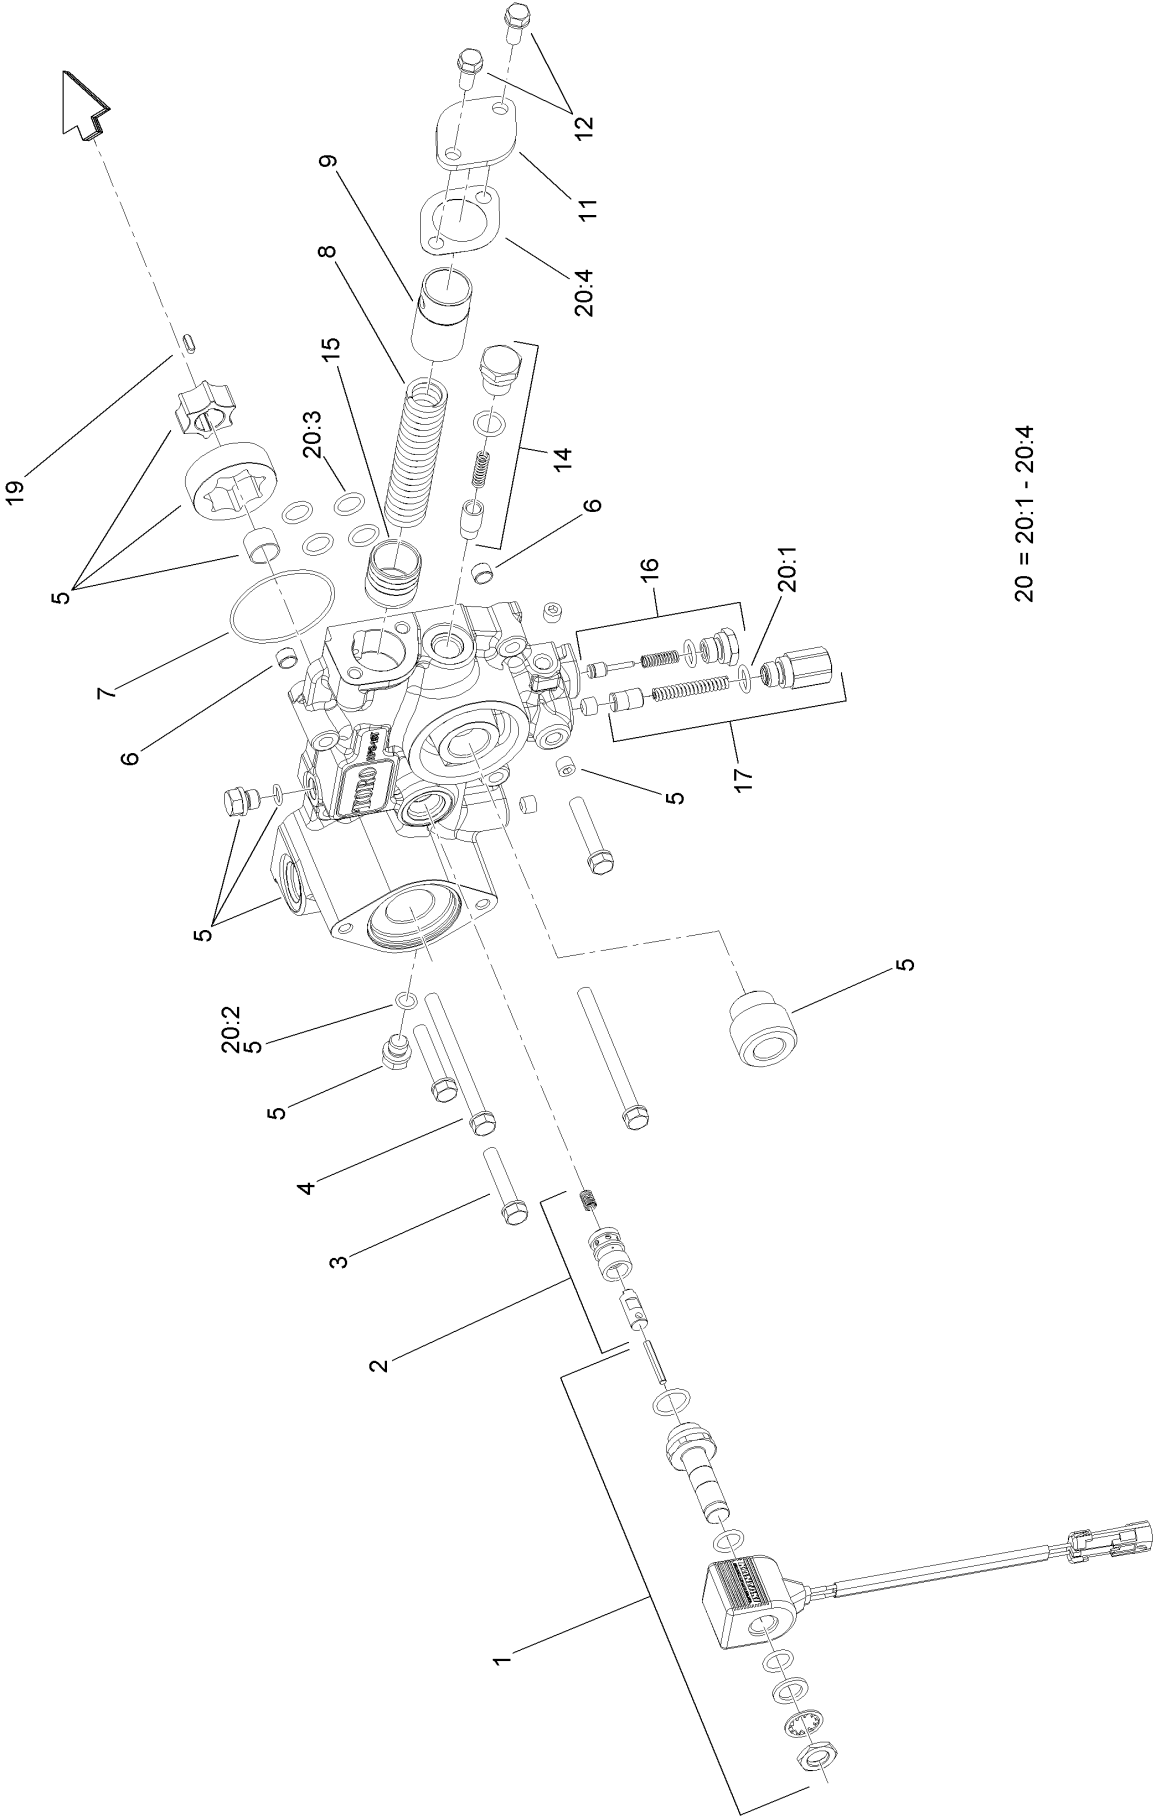

Charge Pump Housing Assembly Transmission Assembly No. 131-5510

20 = 20:1 - 20:4

Charge Pump Housing Assembly Transmission Assembly No. 131-5510 (continued)

<i>Ref.</i>	<i>Part Number</i>	<i>Qty.</i>	<i>Description</i>	<i>Ref.</i>	<i>Part Number</i>	<i>Qty.</i>	<i>Description</i>
1	107-0851	1	Solenoid ASM	14	107-0843	1	Filter Bypass Valve ASM
2	107-0850	1	Solenoid Valve ASM	15	107-0818	1	Piston
3	107-0863	3	Bolt	16	107-0842	1	Charge Relief Valve ASM
4	107-0864	2	Bolt	17	107-0841	1	Pressure Valve ASM
5	107-0840	1	Pump Body ASM	19	107-0865	1	Key
6	107-0848	2	Pin	20	107-0855	1	Charge Pump Seal Kit
7	107-0856	1	O-Ring	20:1	93-0418	2	O-Ring
8	107-0845	1	Spring	20:2	107-0817	2	O Ring-Plug
9	107-0844	1	Collar	20:3	104-3298	6	Packing
11	107-0846	1	Cover	20:4	107-0847	1	Gasket
12	93-0457	2	Bolt And Washer ASM