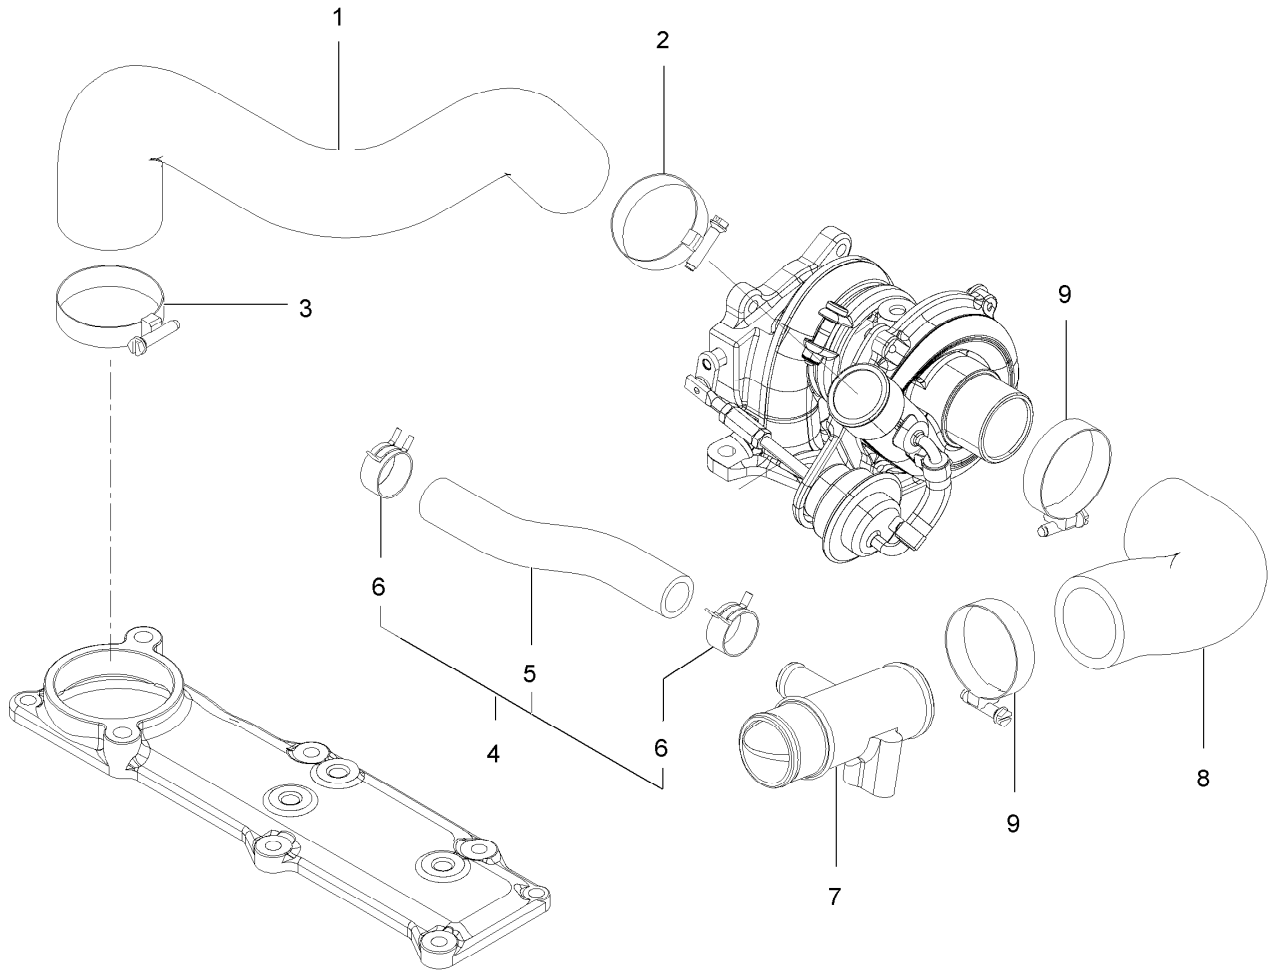

Suction Manifold Assembly

Suction Manifold Assembly (continued)

<i>Ref.</i>	<i>Part Number</i>	<i>Qty.</i>	<i>Description</i>	<i>Ref.</i>	<i>Part Number</i>	<i>Qty.</i>	<i>Description</i>
1	135-4101	1	Hose-Air Intake	6	125-7040	2	Clip-Hose
2	125-7189	1	Clamp-Hose	7	135-4104	1	Joint-Breather
3	127-3170	1	Clamp-Hose	8	135-4105	1	Hose-Intake, Air
4	135-4102	1	Hose ASM-Breather	9	127-3170	2	Clamp-Hose
5	135-4103	1	Hose-Breather