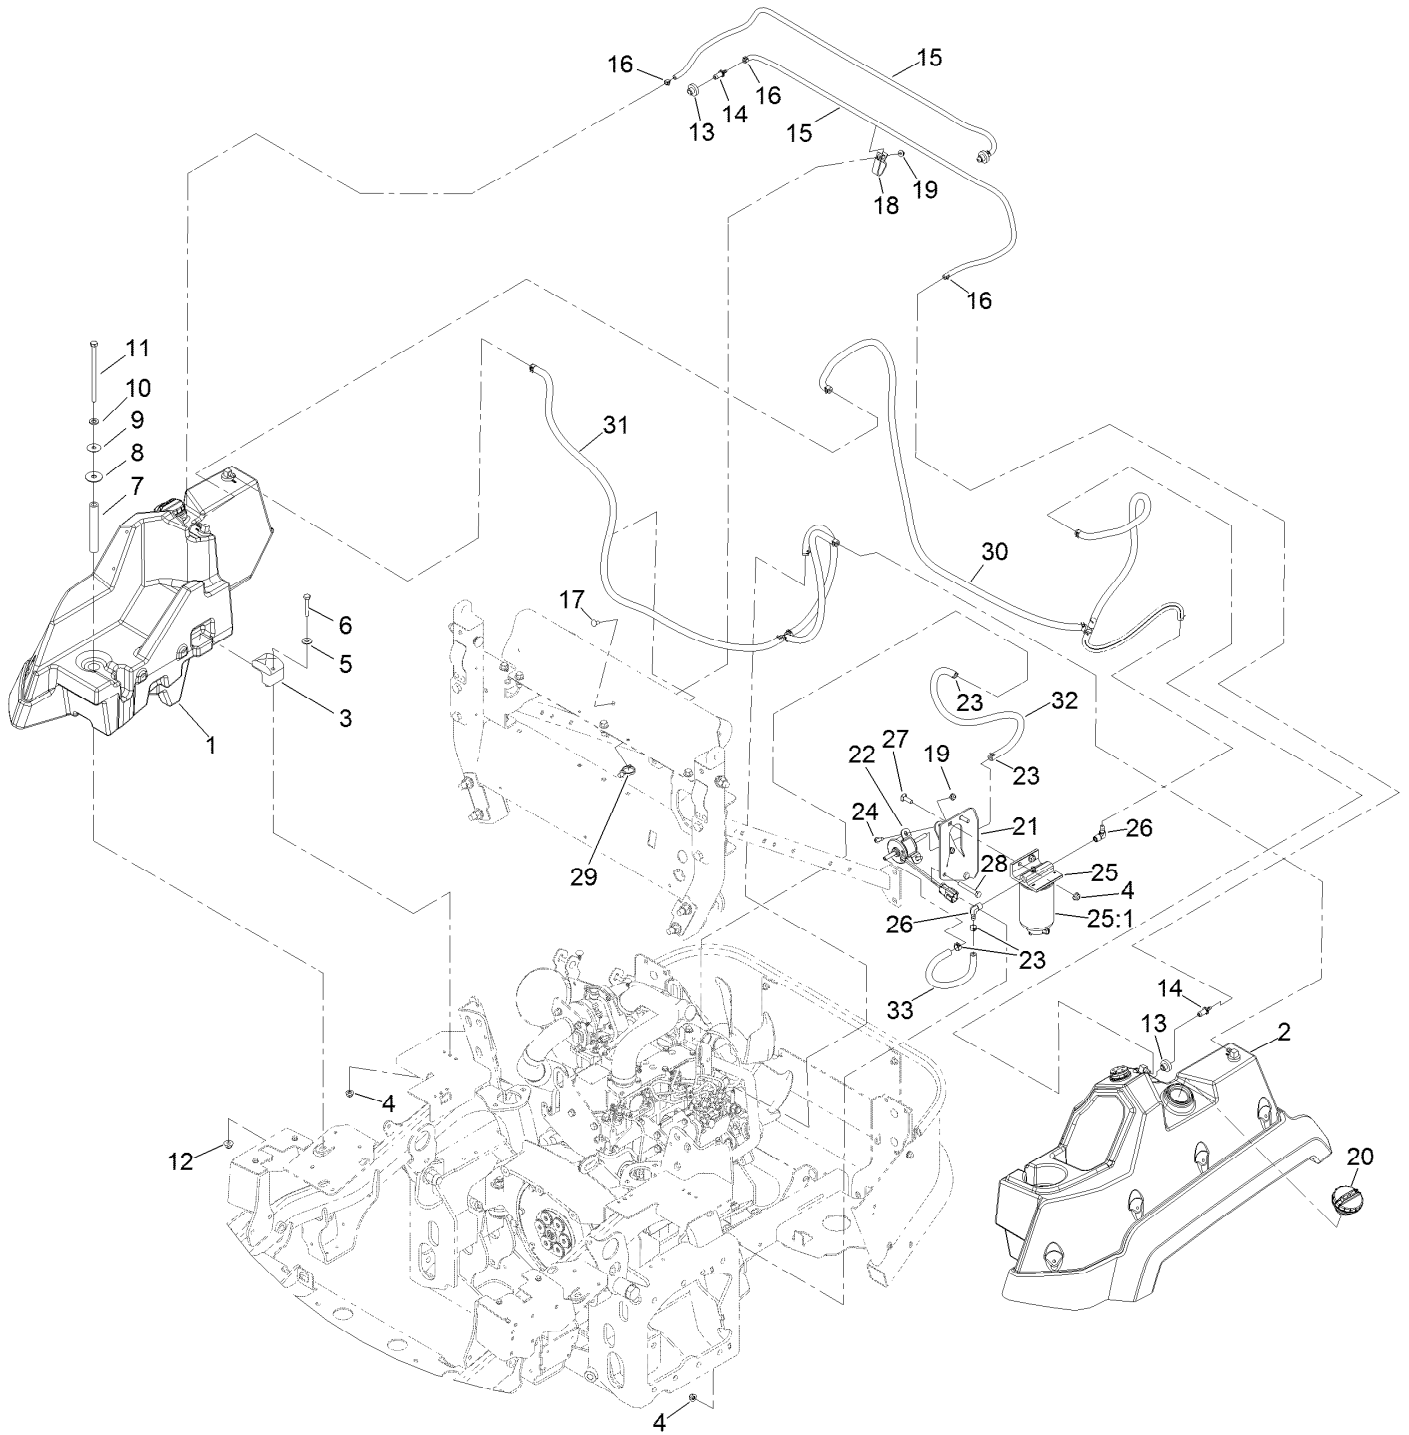

Fuel System Assembly

Fuel System Assembly (continued)

<i>Ref.</i>	<i>Part Number</i>	<i>Qty.</i>	<i>Description</i>	<i>Ref.</i>	<i>Part Number</i>	<i>Qty.</i>	<i>Description</i>
1	142-8638	1	RH Fuel Tank ASM	19	104-7201	5	Nut-HF, NI
2	142-8637	1	LH Fuel Tank ASM	20	135-2715	2	Cap-Fuel, Diesel
3	107-4543	4	Clamp	21	135-0166-03	1	Bracket-Filter And Pump, Fuel
4	104-8300	8	Nut-HF, NI	22	121-5613	1	Pump-Fuel, Electric
5	3256-3	4	Washer-Flat	23	92-2379	4	Clamp-Hose
6	322-21	4	Screw-HH	24	32105-15	2	Screw-HWH
7	126-8335	2	Tube-Spacer	25	110-9044	1	Separator-Filter
8	95-1905	2	Washer-Rubber	25:1	110-9049	1	Filter-Spin On, Fuel/Water
9	105-6814	2	Washer-Plain	26	353-781	2	Fitting-HYD, 90
10	3256-24	2	Washer-Plain	27	3230-22	2	Screw-CARR
11	323-22	2	Screw-HH	28	322-11	2	Screw-HH
12	104-8301	2	Nut-HF, NI	29	32180-030	1	Clip-Tie
13	46-6560	2	Bushing	30	135-0510	1	Line-Fuel, Suction
14	116-4630	2	Fitting-Orifice, Straight	31	135-0511	1	Line-Fuel, Return
15	117-6395	2	Hose-Fuel	32	109-0308	1	Hose-Fuel
16	2412-80	4	Clamp-Hose	33	110-4105	1	Hose-Fuel
17	3229-11	3	Screw-CARR				
18	92-5753	3	Clamp-Hose