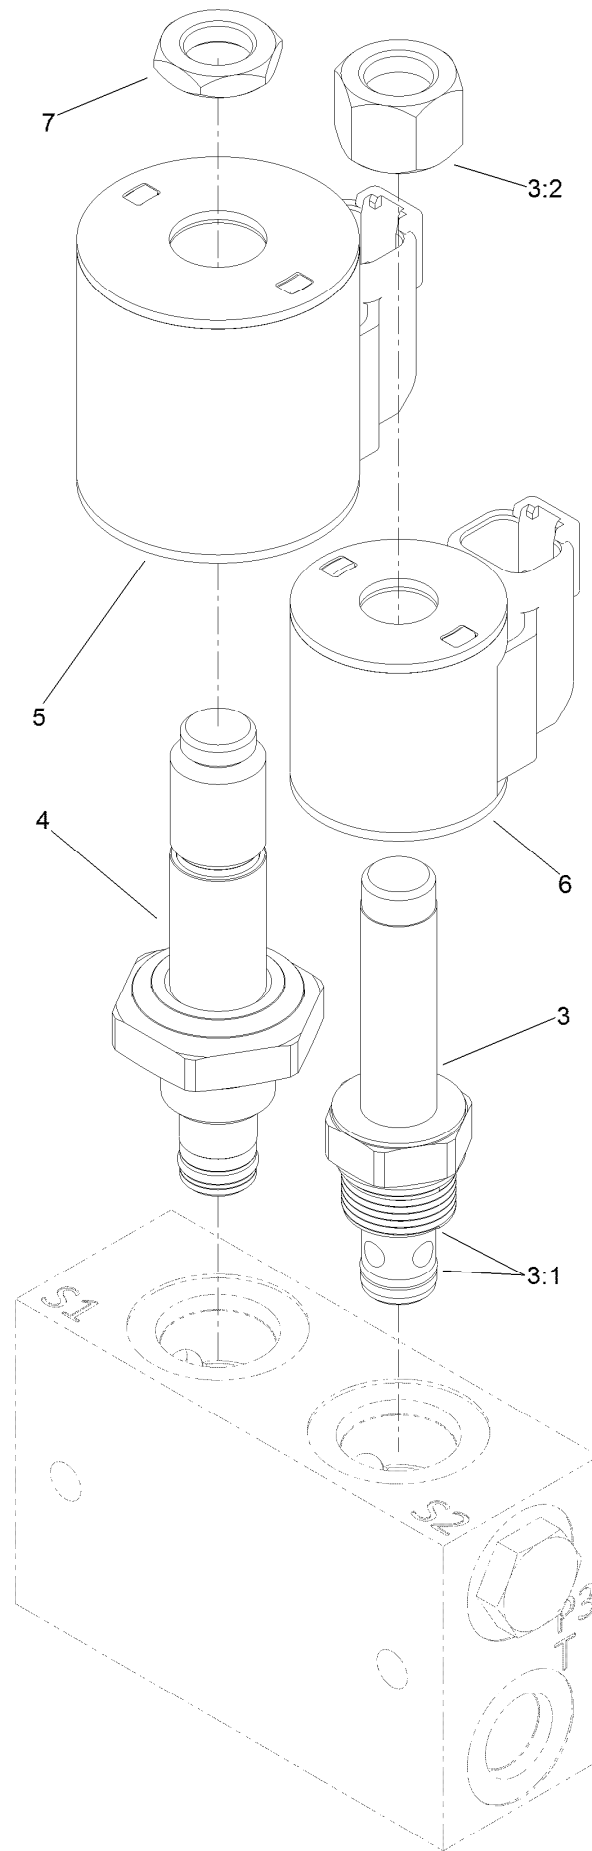

Deck Lift Valve Assembly No. 131-1934