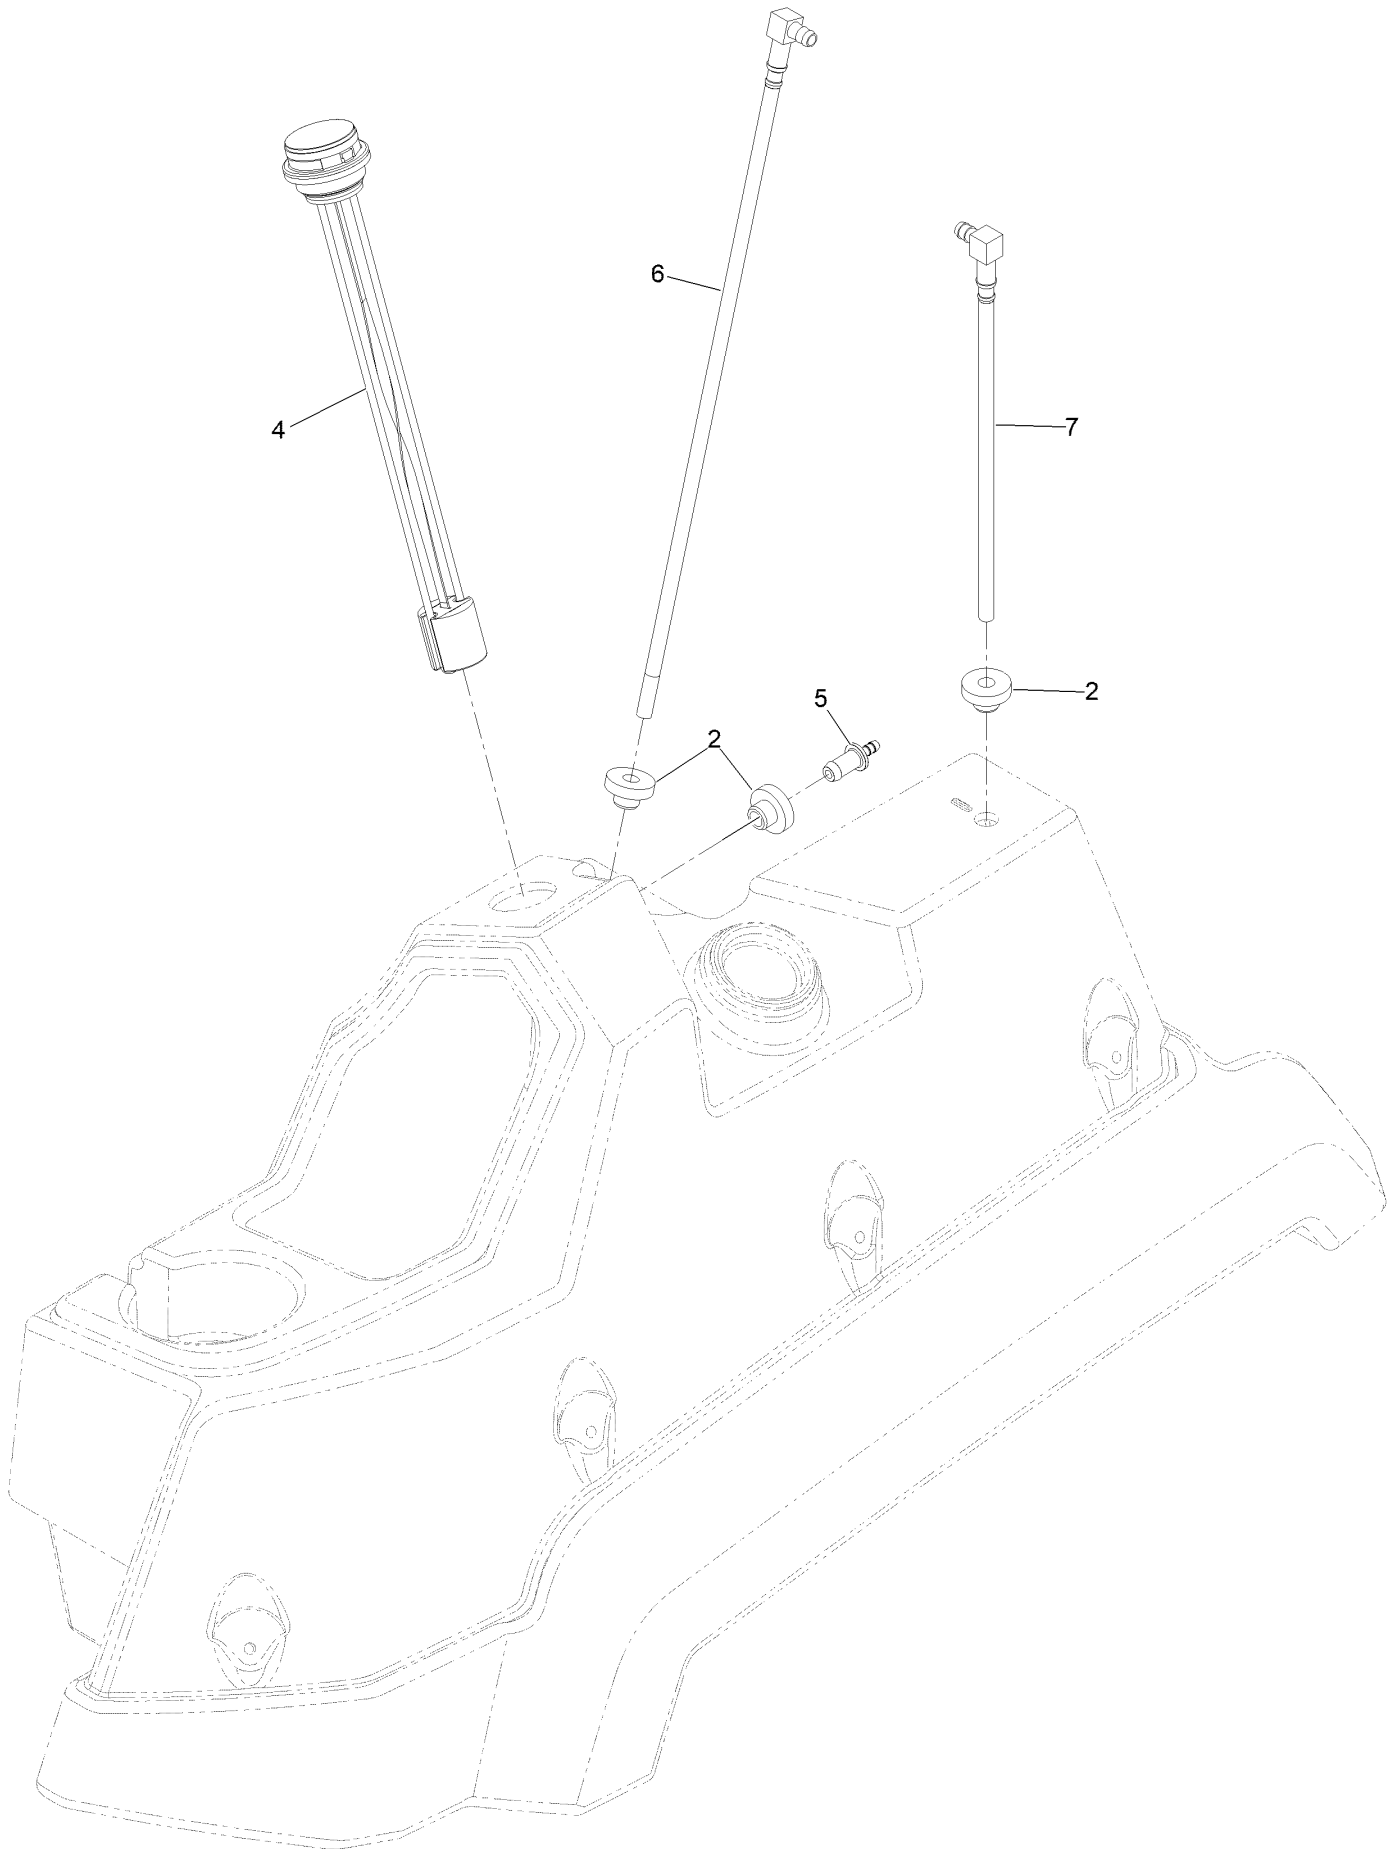

LH Fuel Tank Assembly 142-8637

LH Fuel Tank Assembly 142-8637 (continued)

<i>Ref.</i>	<i>Part Number</i>	<i>Qty.</i>	<i>Description</i>	<i>Ref.</i>	<i>Part Number</i>	<i>Qty.</i>	<i>Description</i>
2	46-6560	3	Bushing	6	126-8647	1	Pick-Up-Fuel
4	126-8660	1	Gauge-Fuel	7	126-8649	1	Return-Fuel
5	116-4630	1	Fitting-Orifice, Straight