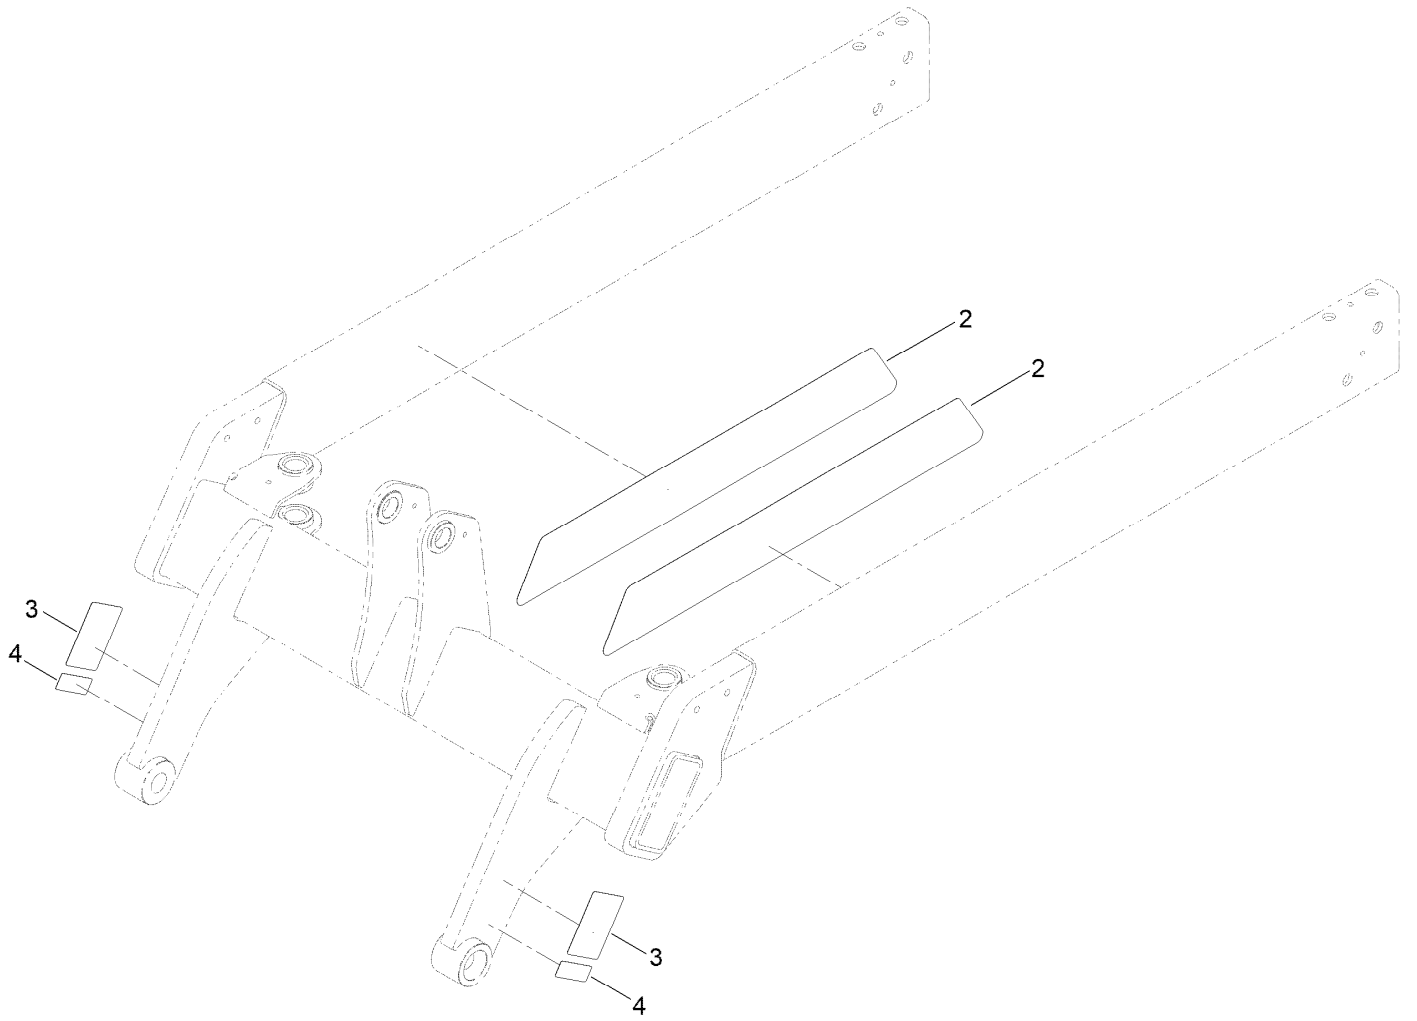

Lower Loader Arm Assembly No. 140-6063

Lower Loader Arm Assembly No. 140-6063 (continued)

<i>Ref.</i>	<i>Part Number</i>	<i>Qty.</i>	<i>Description</i>
2	137-5409	2	Decal-Extension
3	139-1164	2	Decal-Warning
4	120-0625	2	Decal-Warning