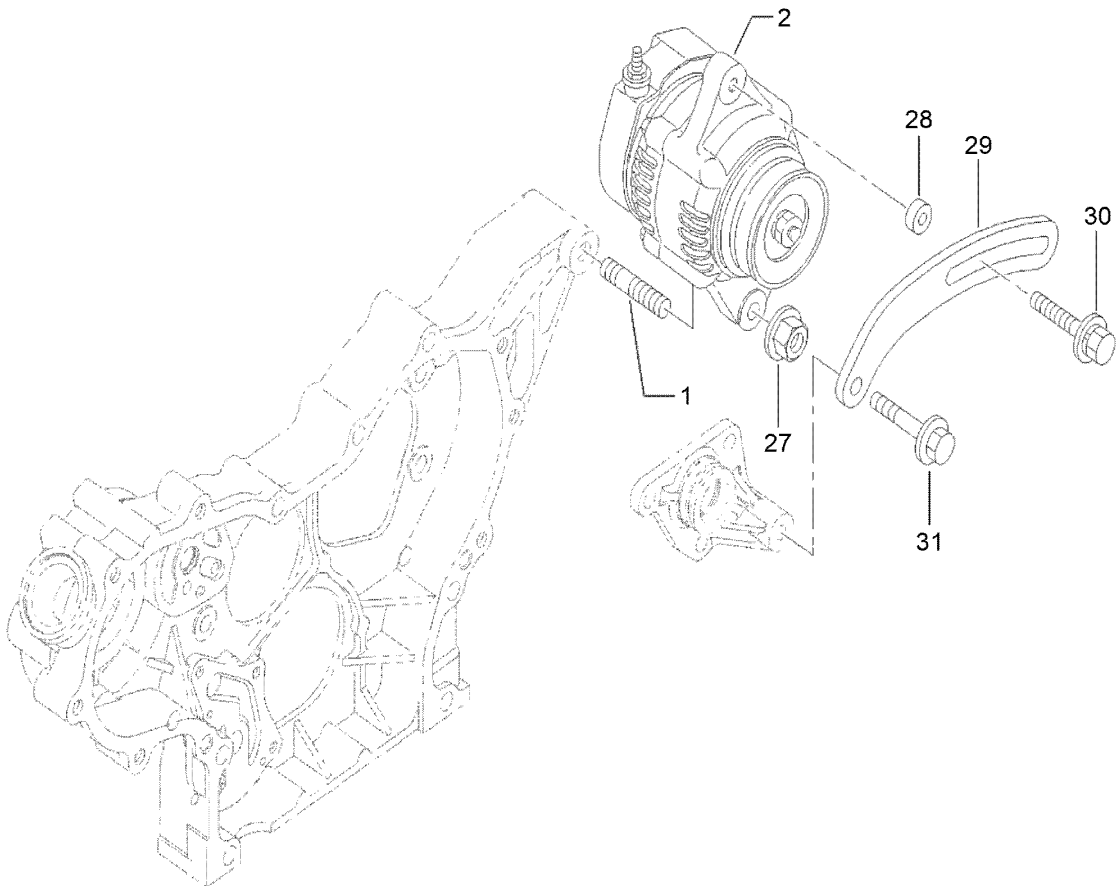

Generator Assembly

Generator Assembly (continued)

<i>Ref.</i>	<i>Part Number</i>	<i>Qty.</i>	<i>Description</i>	<i>Ref.</i>	<i>Part Number</i>	<i>Qty.</i>	<i>Description</i>
1	127-3011	1	Stud	17	135-4026	1	Regulator ASM
2	139-6018	1	Generator	18	127-3848	1	Holder
3	127-3190	1	Nut	19	127-2993	1	Holder
4	127-3843	1	Rotor ASM	20	127-2965	6	Screw
5	127-2983	1	Bearing-Ball	21	127-2966	1	Screw
6	127-2962	1	Cover	22	127-2967	3	Bolt
7	135-4025	1	Frame ASM	23	127-2968	2	Screw
8	127-2958	1	Bearing-Ball	24	127-2969	2	Bolt
9	127-2959	1	Plate-Retainer	25	127-2970	1	Bushing-Insulation
10	127-2960	4	Screw	26	127-2971	2	Nut
11	127-2961	2	Stud	27	125-7230	1	Nut
12	127-3845	1	Frame	28	125-6947	1	Spacer
13	127-3846	1	Cover	29	127-2977	1	Adjuster
14	127-2954	1	Pulley	30	125-7134	1	Bolt
15	127-2955	1	Nut	31	125-7219	1	Bolt
16	127-2957	1	Collar