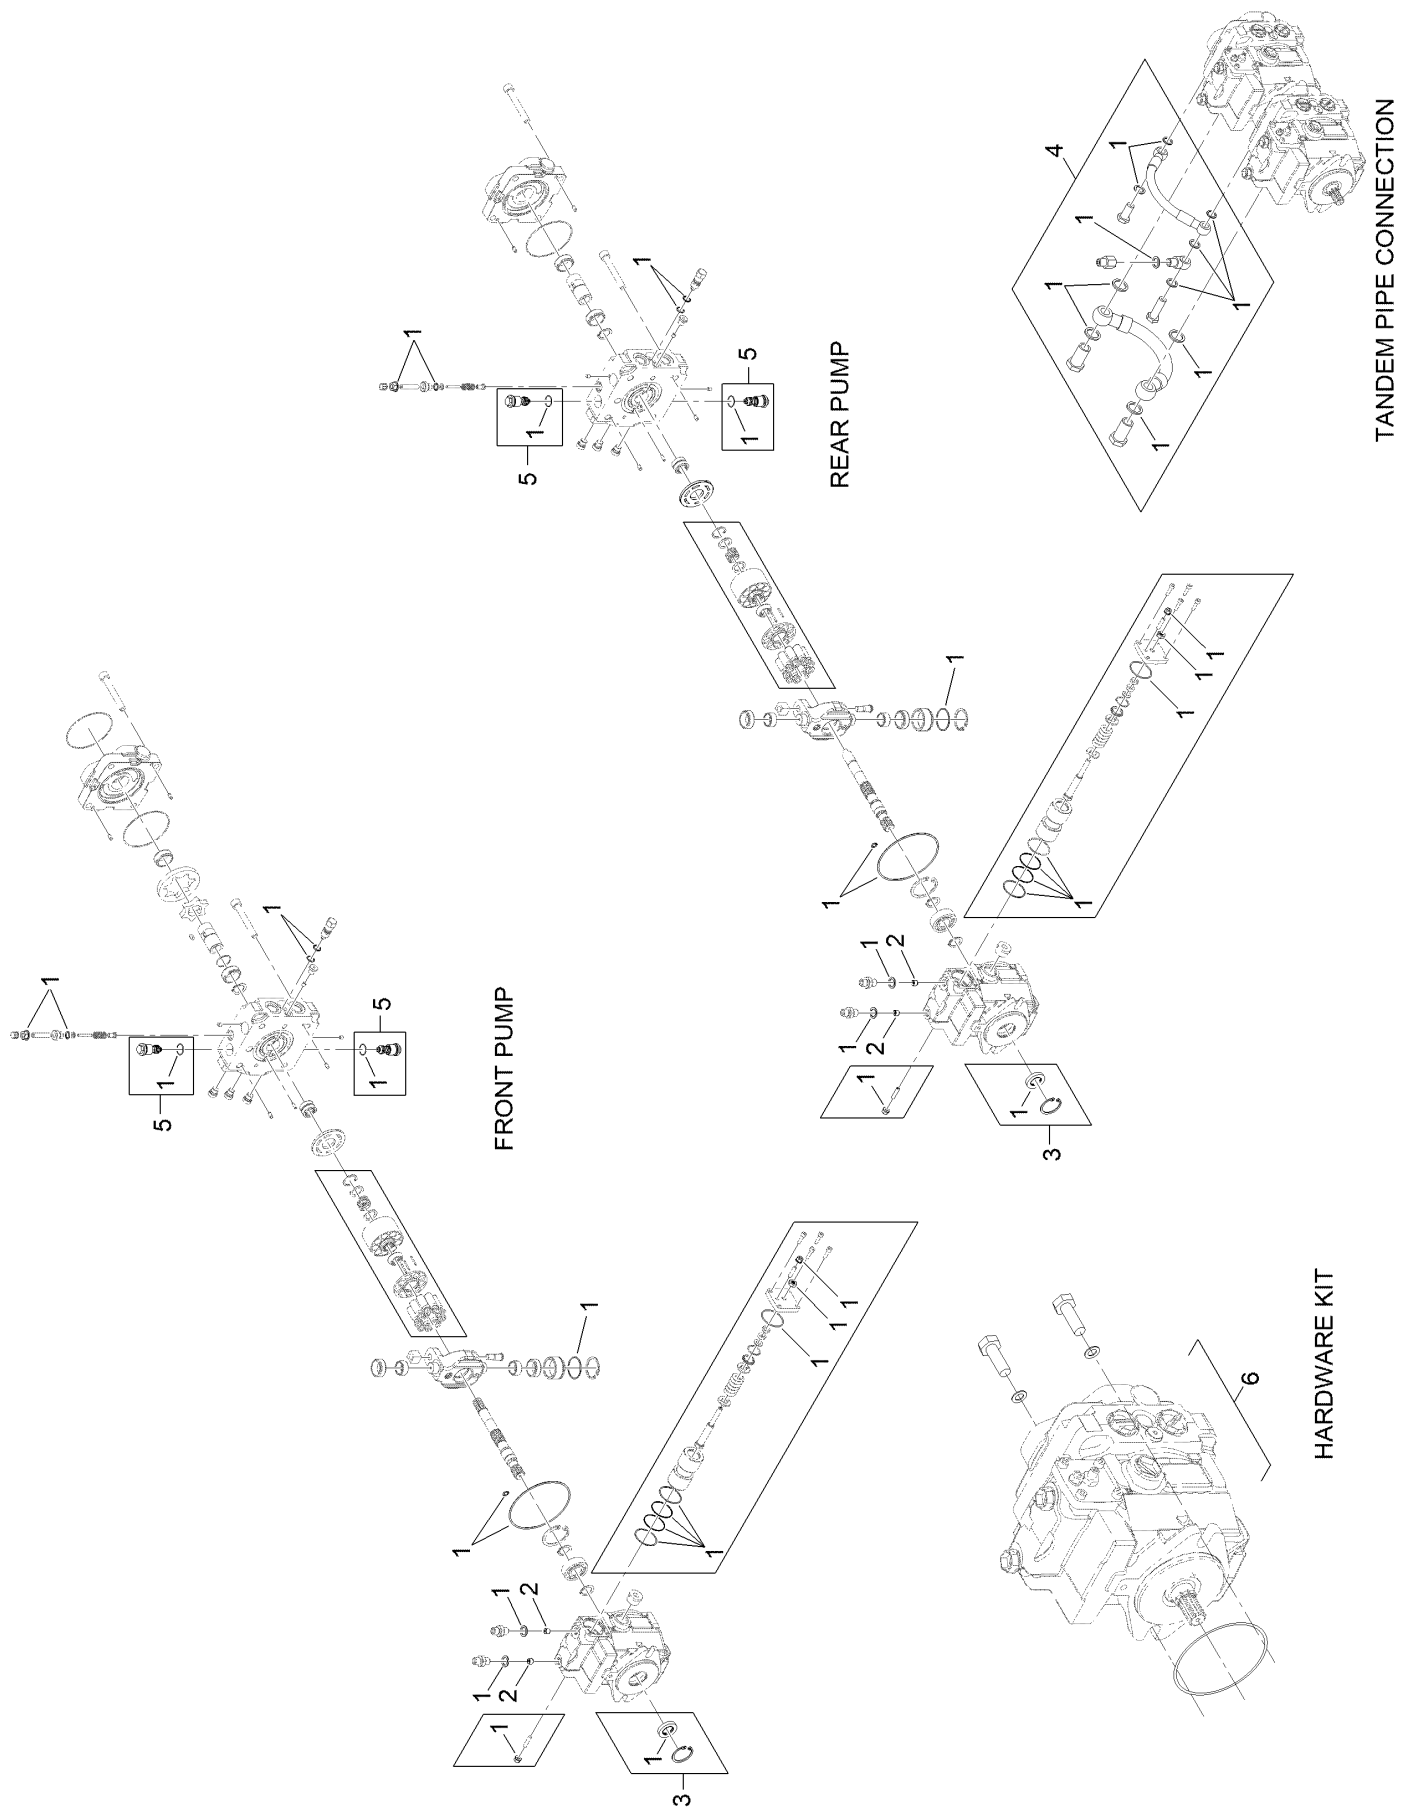

Tandem Pump Assembly No. 139-4733

Tandem Pump Assembly No. 139-4733 (continued)

<i>Ref.</i>	<i>Part Number</i>	<i>Qty.</i>	<i>Description</i>	<i>Ref.</i>	<i>Part Number</i>	<i>Qty.</i>	<i>Description</i>
1	132-6041	2	Seal Kit	4	132-6047	1	Tandem Connection Pipe Kit
2	132-6042	4	Spacer-Jet	5	139-4734	4	Valve-Relief,
3	132-6045	1	Shaft Seal Kit	6	140-5300	1	Hardware Kit