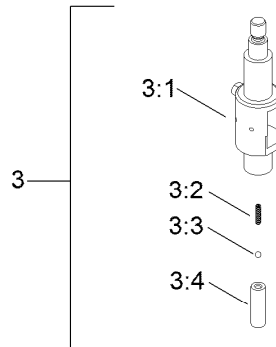

Console Assembly (continued)

<i>Ref.</i>	<i>Part Number</i>	<i>Qty.</i>	<i>Description</i>	<i>Ref.</i>	<i>Part Number</i>	<i>Qty.</i>	<i>Description</i>
1	51-2070	1	Nut	22	131-8388	1	Socket-USB
2	144-0757	1	Shaft-Control	24	112-3324	1	Switch-Horn
3	139-4736	1	Handle-Joystick,	25	112-3313	1	Nut-Weatherproof
4	AU8EO24121	1	Cup-Holder	26	100-1535	1	Switch-Rocker, (On)-Off-(On)
5	130-5321	1	Plate-Control	27	100-8072	1	Switch-Rocker, On-None-(On)
5:2	131-0708	1	Decal-Control Panel	28	138-2415	1	Rod-Interlock
6	138-0827	1	Valve-Control (Traction)	29	144-0777	1	Boot
8	112-2620	2	Bar-Reference	30	85-6750	1	Spring-Control
9	138-0791	1	Bar-Reference	31	88-7200	1	Washer-Flat
10	130-7723	2	Ball-Traction	32	3290-307	1	Pin-Cotter
11	75-5470	2	Spacer-Bearing	33	122-1201	1	Module-Display
12	3296-42	2	Nut-Lock, NI	34	115-5103	4	Screw-HHF
13	130-7692	1	Handle-Control	35	104-7201	4	Nut-HF, NI
14	131-9162	1	Handle-Traction	36	95-8999	2	Switch-Rocker, On-None-On
15	94-6961	4	Screw	37	136-9678	3	Switch-Pushbutton
16	3234-5	6	Screw-HHF	38	99-7420	1	Plug-Hole
17	32144-4	8	Screw-HWH	39	132-8414	1	Foam-Shield, Heat
19	140-6061	1	Plate-Controls,	40	132-8415	1	Foam-Shield, Heat
21	121-5159	1	Switch-Ignition	41	133-0875	2	Rivet-Push
21:2	121-5160	1	Nut-Hex				
21:3	121-5161	1	Nut-Face				
21:4	121-5162	1	Set-Key, Ignition				

Control Valve Assembly No. 138-0827

Parts not listed in
Parts List are not
serviced separately