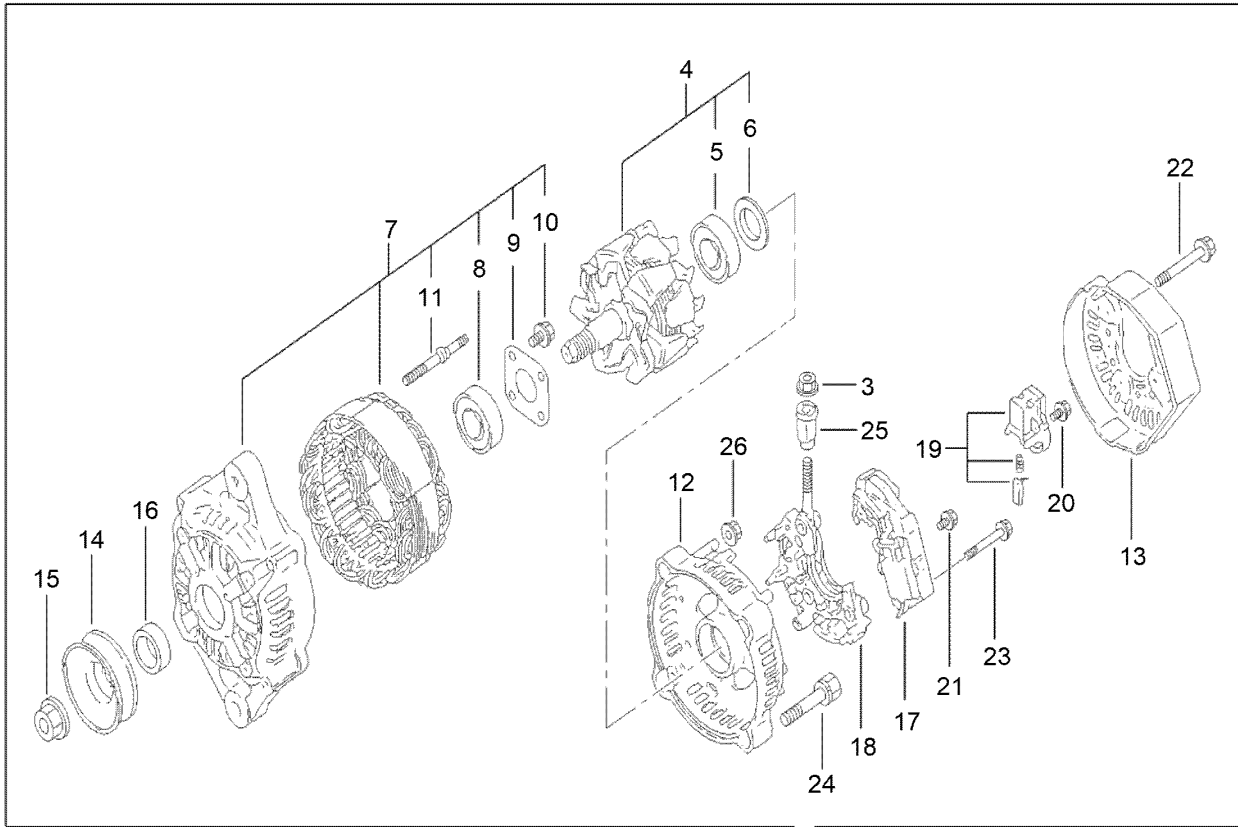

Generator Assembly

Generator Assembly (continued)

<i>Ref.</i>	<i>Part Number</i>	<i>Qty.</i>	<i>Description</i>	<i>Ref.</i>	<i>Part Number</i>	<i>Qty.</i>	<i>Description</i>
1	127-3011	1	Stud	17	135-4026	1	Regulator ASM
2	139-6018	1	Generator	18	127-3848	1	Holder
3	127-3190	1	Nut	19	127-2993	1	Holder
4	127-3843	1	Rotor ASM	20	127-2965	6	Screw
5	127-2983	1	Bearing-Ball	21	127-2966	1	Screw
6	127-2962	1	Cover	22	127-2967	3	Bolt
7	135-4025	1	Frame ASM	23	127-2968	2	Screw
8	127-2958	1	Bearing-Ball	24	127-2969	2	Bolt
9	127-2959	1	Plate-Retainer	25	127-2970	1	Bushing-Insulation
10	127-2960	4	Screw	26	127-2971	2	Nut
11	127-2961	2	Stud	27	125-7230	1	Nut
12	127-3845	1	Frame	28	125-6947	1	Spacer
13	127-3846	1	Cover	29	127-2977	1	Adjuster
14	127-2954	1	Pulley	30	125-7134	1	Bolt
15	127-2955	1	Nut	31	125-7219	1	Bolt
16	127-2957	1	Collar