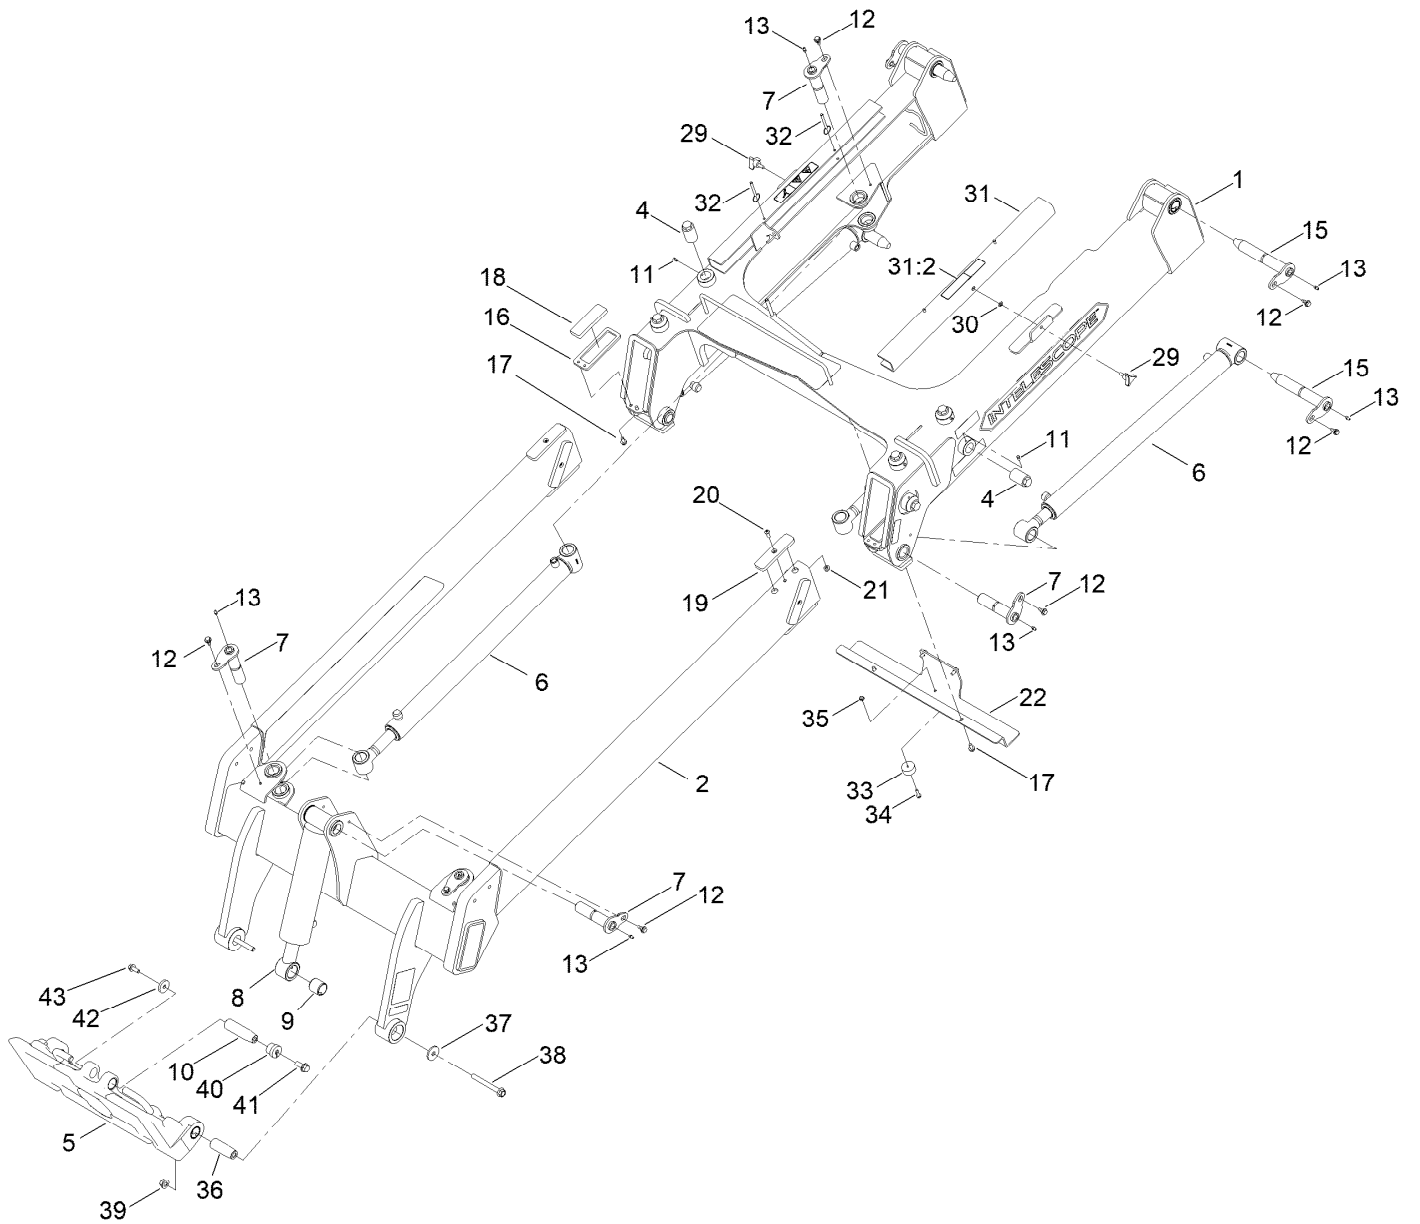

Loader Arm Hydraulic Assembly

Loader Arm Hydraulic Assembly (continued)

<i>Ref.</i>	<i>Part Number</i>	<i>Qty.</i>	<i>Description</i>	<i>Ref.</i>	<i>Part Number</i>	<i>Qty.</i>	<i>Description</i>
1	140-6062	1	Loader Arm-Upper, ASM	21	104-8300	8	Nut-HF, NI
2	140-6063	1	Loader Arm-Lower, ASM	22	140-4547-03	1	Guard-Hydraulics
4	132-8479	8	Screw-Slide, Adjustment	29	109-3351	2	Knob
5	140-6017	1	Attachment Plate ASM	30	109-5667	2	Nut-Push
6	140-4528	4	HYD Cylinder ASM	31	140-6064	2	Lock-Arm
7	137-0134	7	Flag Pin ASM	31:2	115-4858	2	Decal-Danger
8	140-5951	1	CYL-HYD	32	108-0094	4	Pin-Cotterless
9	139-5737	1	Bushing-Spring	33	94-4548	1	Bumper-Recessed
10	140-6076	1	Pin-Tapered	34	120-4654	1	Screw-HHF
11	126-3824	8	Screw-Set, SQH	35	104-7201	1	Nut-HF, NI
12	99-5105	11	Screw-Shoulder	36	140-6019	2	Pin-Link, Taper
13	302-5	11	Fitting-Grease	37	106-2008	2	Washer-Thrust
15	137-0132	4	Pivot Pin ASM	38	117-3176	2	Screw-HHF
16	140-4544-03	2	Retainer-Pad	39	99-5107	2	Nut-Lock
17	32144-14	8	Screw-HWHTF	40	181-1002	1	Insert-Tapered
18	140-4545	2	Strip-Slide, Lower	41	137-4653	1	Screw-HHF
19	140-4546	8	Strip-Slide,	42	1-543610	1	Washer-Clutch
20	3274-32	8	Screw-HSBH	43	3234-42	1	Screw-HHF