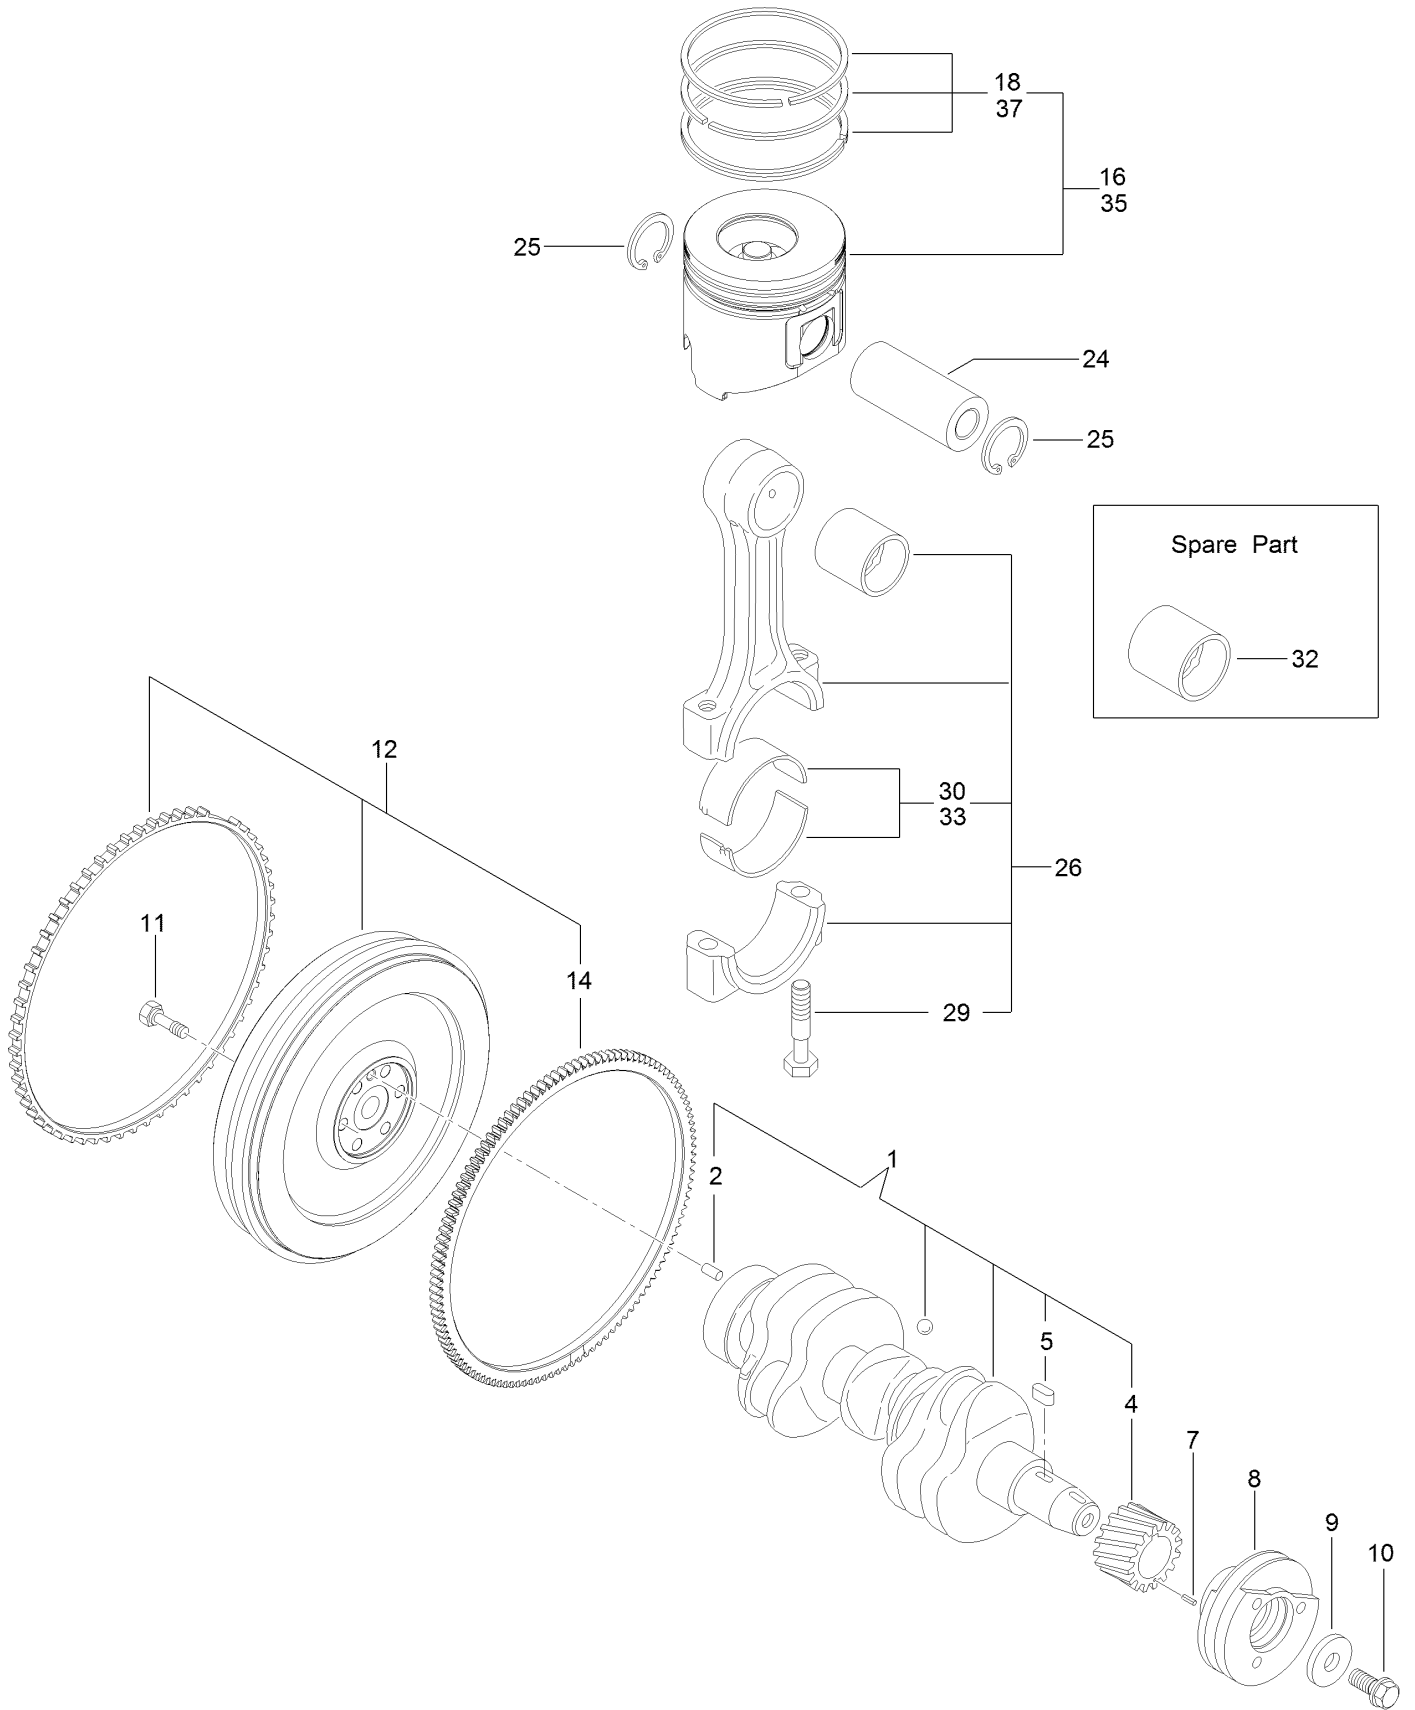

Crankshaft and Piston Assembly

Crankshaft and Piston Assembly (continued)

<i>Ref.</i>	<i>Part Number</i>	<i>Qty.</i>	<i>Description</i>	<i>Ref.</i>	<i>Part Number</i>	<i>Qty.</i>	<i>Description</i>
1	127-3800	1	Crankshaft ASM	16	127-4766	3	Piston ASM
2	125-6995	1	Pin	18	127-4751	3	Piston Ring ASM
4	125-6937	1	Gear	24	125-7030	3	Pin
5	125-7185	1	Key	25	125-7180	6	Ring
7	125-7182	1	Pin-Spring	26	125-7242	3	Connecting Rod ASM
8	127-3801	1	Pulley-V	29	125-6955	6	Bolt
9	125-7109	1	Washer	30	125-7018	3	Pin-Crank
10	125-6956	1	Bolt	32	125-6997	3	Pin-Piston
11	125-6951	6	Bolt	33	125-7019	3	Pin-Crank (.25)
12	127-3802	1	Flywheel ASM	35	127-4767	3	Piston ASM (0.25 O S)
14	125-6943	1	Gear	37	127-4752	3	Ring Set (0.25 O S)