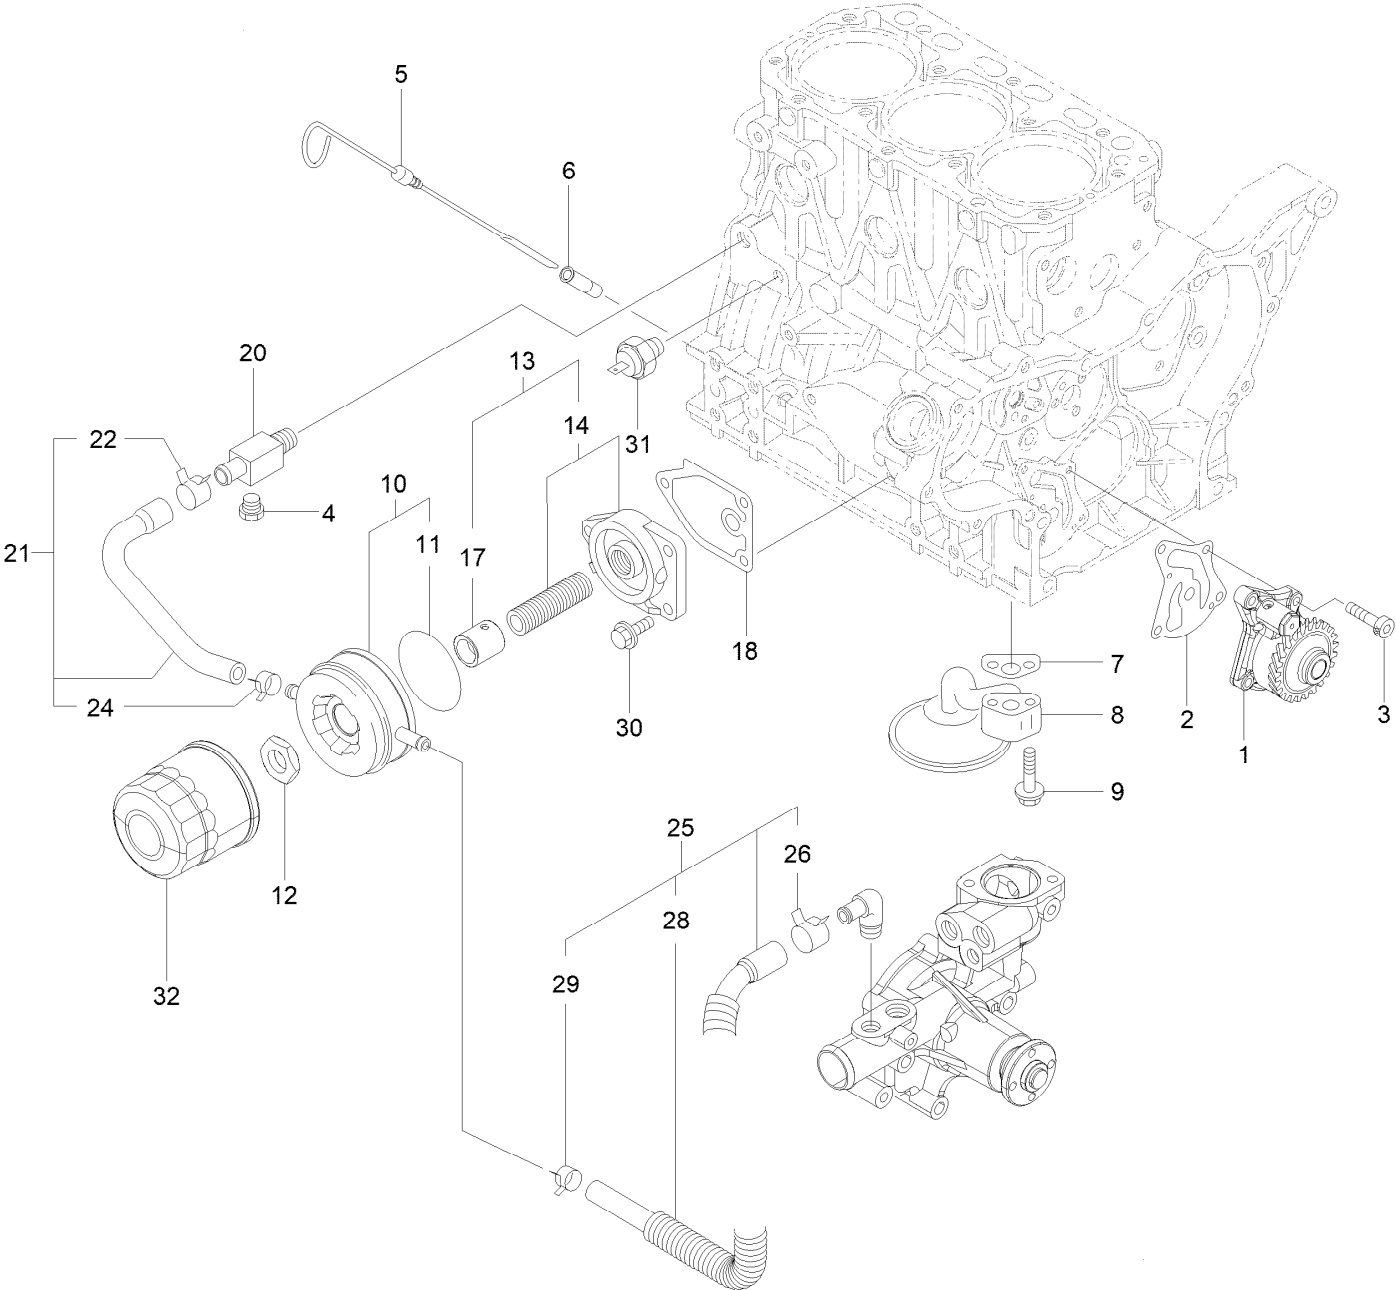

Lubrication and Oil System Assembly

Lubrication and Oil System Assembly (continued)

<i>Ref.</i>	<i>Part Number</i>	<i>Qty.</i>	<i>Description</i>	<i>Ref.</i>	<i>Part Number</i>	<i>Qty.</i>	<i>Description</i>
1	127-4753	1	Oil Pump ASM	17	135-4022	1	Collar-Cooler, Oil
2	127-3004	1	Gasket	18	125-7024	1	Gasket
3	125-7232	4	Bolt	20	125-6990	1	Joint
4	125-7171	1	Plug-Drain	21	125-7078	1	Pipe ASM
5	125-6987	1	Dipstick	22	125-7162	1	Clip
6	125-6954	1	Guide-Dipstick	24	125-7191	1	Clamp-Hose
7	125-7022	1	Gasket	25	127-3804	1	Pipe ASM
8	127-3803	1	Pipe ASM	26	125-7162	1	Clip
9	125-7217	2	Bolt	28	127-3805	1	Tube
10	135-4018	1	Oil Cooler ASM	29	125-7191	1	Clamp-Hose
11	135-4019	1	Packing-Oil Cooler	30	125-7595	3	Bolt
12	135-4020	1	Nut	31	125-6918	1	Switch-Oil
13	135-4021	1	Lo Filter Bracket ASM	32	125-7025	1	Filter-Engine, Oil
14	125-6989	1	Bracket ASM