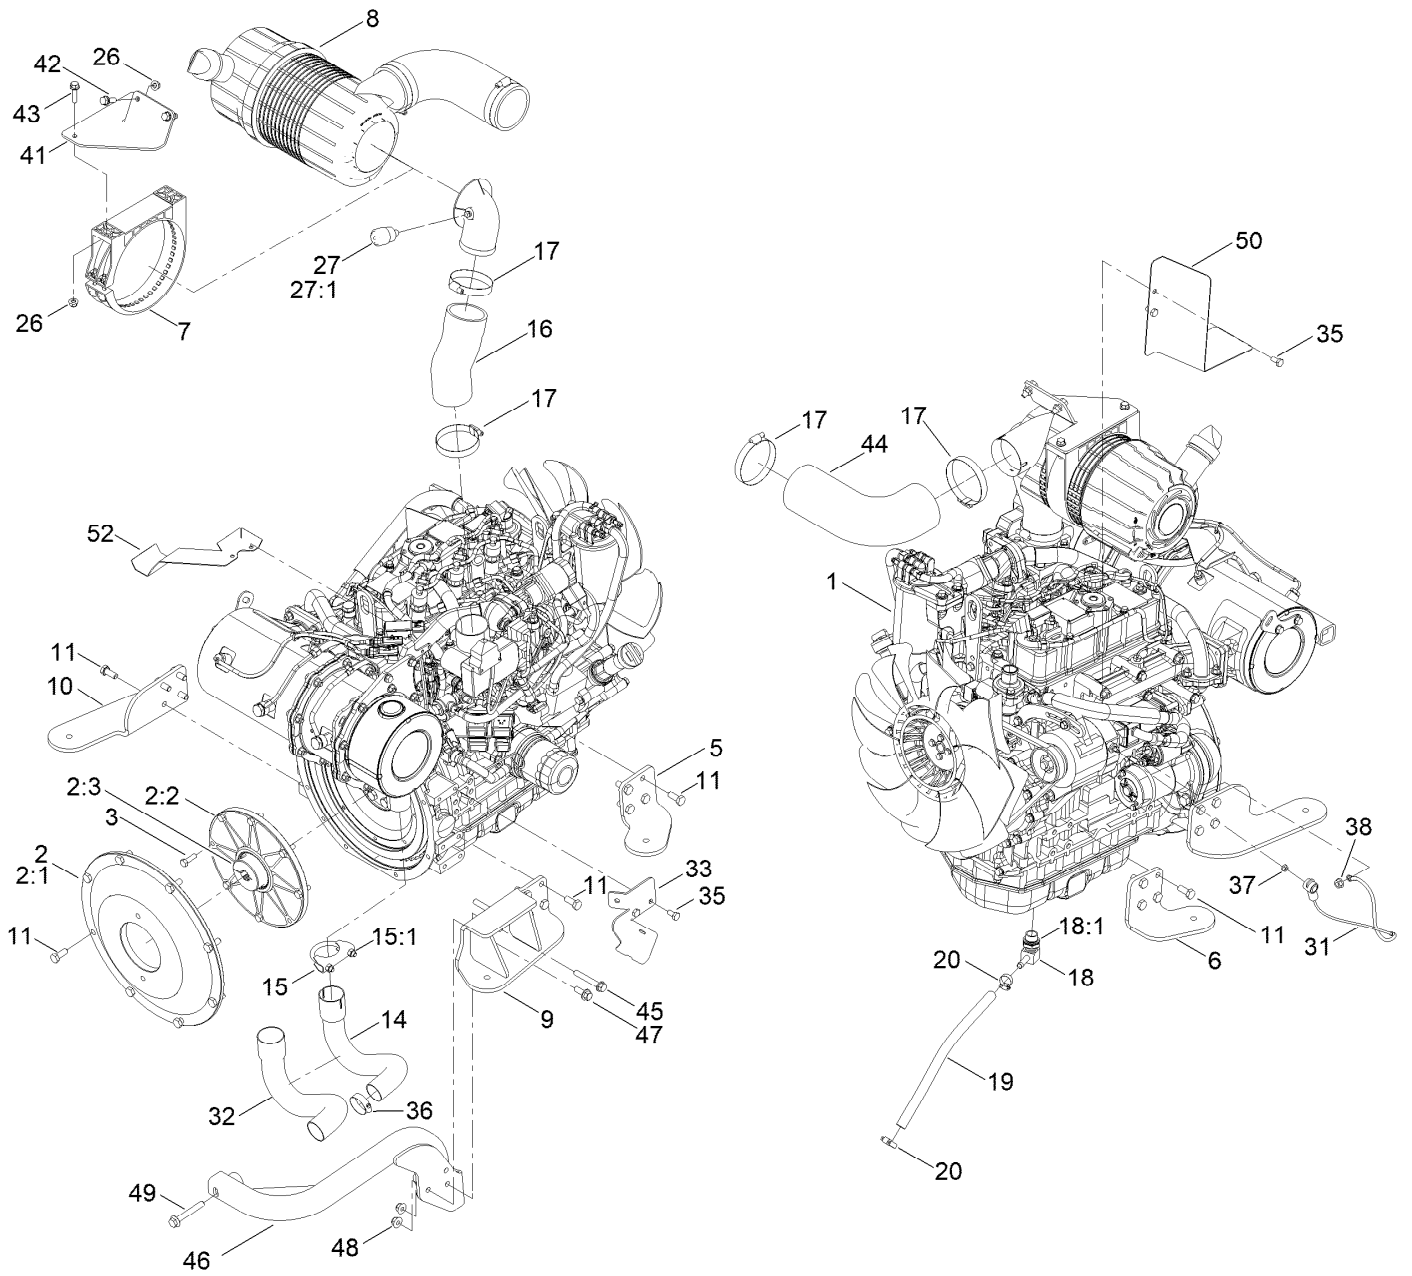

Engine Assembly

Engine Assembly (continued)

<i>Ref.</i>	<i>Part Number</i>	<i>Qty.</i>	<i>Description</i>	<i>Ref.</i>	<i>Part Number</i>	<i>Qty.</i>	<i>Description</i>
1	138-6915	1	Engine-Yanmar, 3Tnv88C-Dtr	20	2412-36	2	Clamp-Hose
2	139-4732	1	Kit-Drive Coupler	26	104-8300	4	Nut-HF, NI
2:1	136-0235	1	Plate- Mounting, Pump	27	104-3563	1	Indicator
2:2	127-6607	1	Flange-Flywheel	27:1	94-1416	1	Adapter-Indicator
2:3	130-7725	1	Hub-Pump	31	100-5552	1	Harness-Wire
3	33114-025	8	Screw-HH	32	140-6011	1	Sleeve-Exhaust
5	138-2430-03	1	Mount-Engine	33	140-6087-03	1	Bracket-Guard
6	138-2429-03	1	Mount-Engine	35	33114-016	4	Screw-HH
7	99-5414	1	Strap-Cleaner, Air	36	2412-3	2	Clamp-Hose
8	99-5410	1	Air Cleaner ASM	37	33003-00	1	Nut-HF
9	145-4288-03	1	Mount-Engine [black]	38	33004-00	1	Nut-HF
10	138-2432-03	1	Mount-Engine	41	144-4383-03	1	Bracket-Filter,Air
11	33115-025	24	Screw-HH	42	3234-29	2	Screw-HHF
14	140-4491	1	Pipe-Exhaust	43	3234-36	2	Screw-HHF
15	2112-6	1	Clamp-Muffler	44	144-4435	1	Hose-Intake
15:1	3218-2	2	Nut-Hex Jam	45	133-9682	2	Screw-Hfh
16	140-4494	1	Hose-Air,Inlet	46	145-4285-03	1	Support-Pump [black]
17	2412-125	4	Clamp-Hose	47	119-4061	1	Screw-HHF
18	112-2404	1	Fitting-Barbed-90	48	104-8301	3	Nut-HF, NI
18:1	112-2525	1	Washer-Seal, Bonded	49	33105-070	1	Screw-HHF
19	92-7424	1	Hose-Overflow, Radiator	50	144-4436	1	Bracket-Diverter, Air
				52	145-4292	1	Shield-Heat