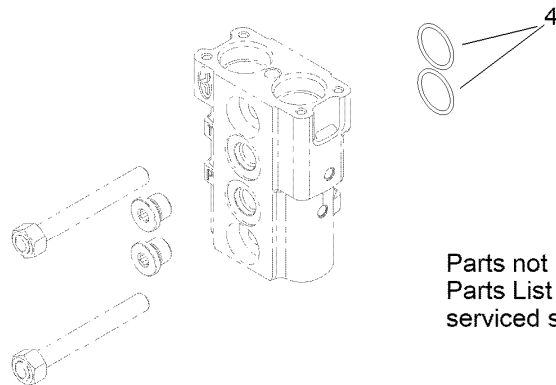

Console Assembly (continued)

<i>Ref.</i>	<i>Part Number</i>	<i>Qty.</i>	<i>Description</i>	<i>Ref.</i>	<i>Part Number</i>	<i>Qty.</i>	<i>Description</i>
1	51-2070	1	Nut	22	131-8388	1	Socket-USB
2	144-0757	1	Shaft-Control	24	112-3324	1	Switch-Horn
3	139-4736	1	Handle-Joystick,	25	112-3313	1	Nut-Weatherproof
4	AU8EO24121	1	Cup-Holder	26	100-1535	1	Switch-Rocker, (On)-Off-(On)
5	130-5321	1	Plate-Control	27	100-8072	1	Switch-Rocker, On-None-(On)
5:2	131-0708	1	Decal-Control Panel	28	138-2415	1	Rod-Interlock
6	138-0827	1	Valve-Control (Traction)	29	144-0777	1	Boot
8	112-2620	2	Bar-Reference	30	85-6750	1	Spring-Control
9	138-0791	1	Bar-Reference	31	88-7200	1	Washer-Flat
10	130-7723	2	Ball-Traction	32	3290-307	1	Pin-Cotter
11	75-5470	2	Spacer-Bearing	33	122-1201	1	Module-Display
12	3296-42	2	Nut-Lock, NI	34	115-5103	4	Screw-HHF
13	130-7692	1	Handle-Control	35	104-7201	4	Nut-HF, NI
14	131-9162	1	Handle-Traction	36	95-8999	2	Switch-Rocker, On-None-On
15	94-6961	4	Screw	37	136-9678	3	Switch-Pushbutton
16	3234-5	6	Screw-HHF	38	99-7420	1	Plug-Hole
17	32144-4	8	Screw-HWH	39	132-8414	1	Foam-Shield, Heat
19	140-6061	1	Plate-Controls,	40	132-8415	1	Foam-Shield, Heat
21	121-5159	1	Switch-Ignition	41	133-0875	2	Rivet-Push
21:2	121-5160	1	Nut-Hex				
21:3	121-5161	1	Nut-Face				
21:4	121-5162	1	Set-Key, Ignition				

Control Valve Assembly No. 138-0827

Parts not listed in
Parts List are not
serviced separately