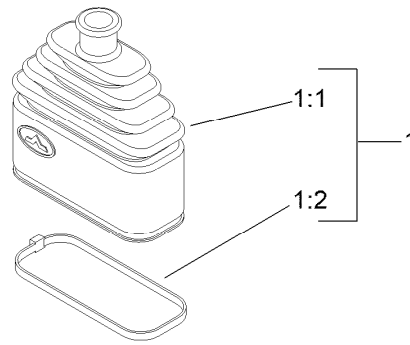

Console Assembly (continued)

<i>Ref.</i>	<i>Part Number</i>	<i>Qty.</i>	<i>Description</i>	<i>Ref.</i>	<i>Part Number</i>	<i>Qty.</i>	<i>Description</i>
1	51-2070	1	Nut	22	131-8388	1	Socket-USB
2	144-0757	1	Shaft-Control	24	112-3324	1	Switch-Horn
3	139-4736	1	Handle-Joystick,	25	112-3313	1	Nut-Weatherproof
4	AU8EO24121	1	Cup-Holder	26	100-1535	1	Switch-Rocker, (On)-Off-(On)
5	130-5321	1	Plate-Control	27	100-8072	1	Switch-Rocker, On-None-(On)
5:2	131-0708	1	Decal-Control Panel	28	138-2415	1	Rod-Interlock
6	138-0827	1	Valve-Control (Traction)	29	144-0777	1	Boot
8	112-2620	2	Bar-Reference	30	85-6750	1	Spring-Control
9	138-0791	1	Bar-Reference	31	88-7200	1	Washer-Flat
10	130-7723	2	Ball-Traction	32	3290-307	1	Pin-Cotter
11	75-5470	2	Spacer-Bearing	33	122-1201	1	Module-Display
12	3296-42	2	Nut-Lock, NI	34	115-5103	4	Screw-HHF
13	130-7692	1	Handle-Control	35	104-7201	4	Nut-HF, NI
14	131-9162	1	Handle-Traction	36	95-8999	2	Switch-Rocker, On-None-On
15	94-6961	4	Screw	37	136-9678	3	Switch-Pushbutton
16	3234-5	6	Screw-HHF	38	99-7420	1	Plug-Hole
17	32144-4	8	Screw-HWH	39	132-8414	1	Foam-Shield, Heat
19	140-6061	1	Plate-Controls,	40	132-8415	1	Foam-Shield, Heat
21	121-5159	1	Switch-Ignition	41	133-0875	2	Rivet-Push
21:2	121-5160	1	Nut-Hex				
21:3	121-5161	1	Nut-Face				
21:4	121-5162	1	Set-Key, Ignition				

Control Valve Assembly No. 138-0827

Parts not listed in
Parts List are not
serviced separately