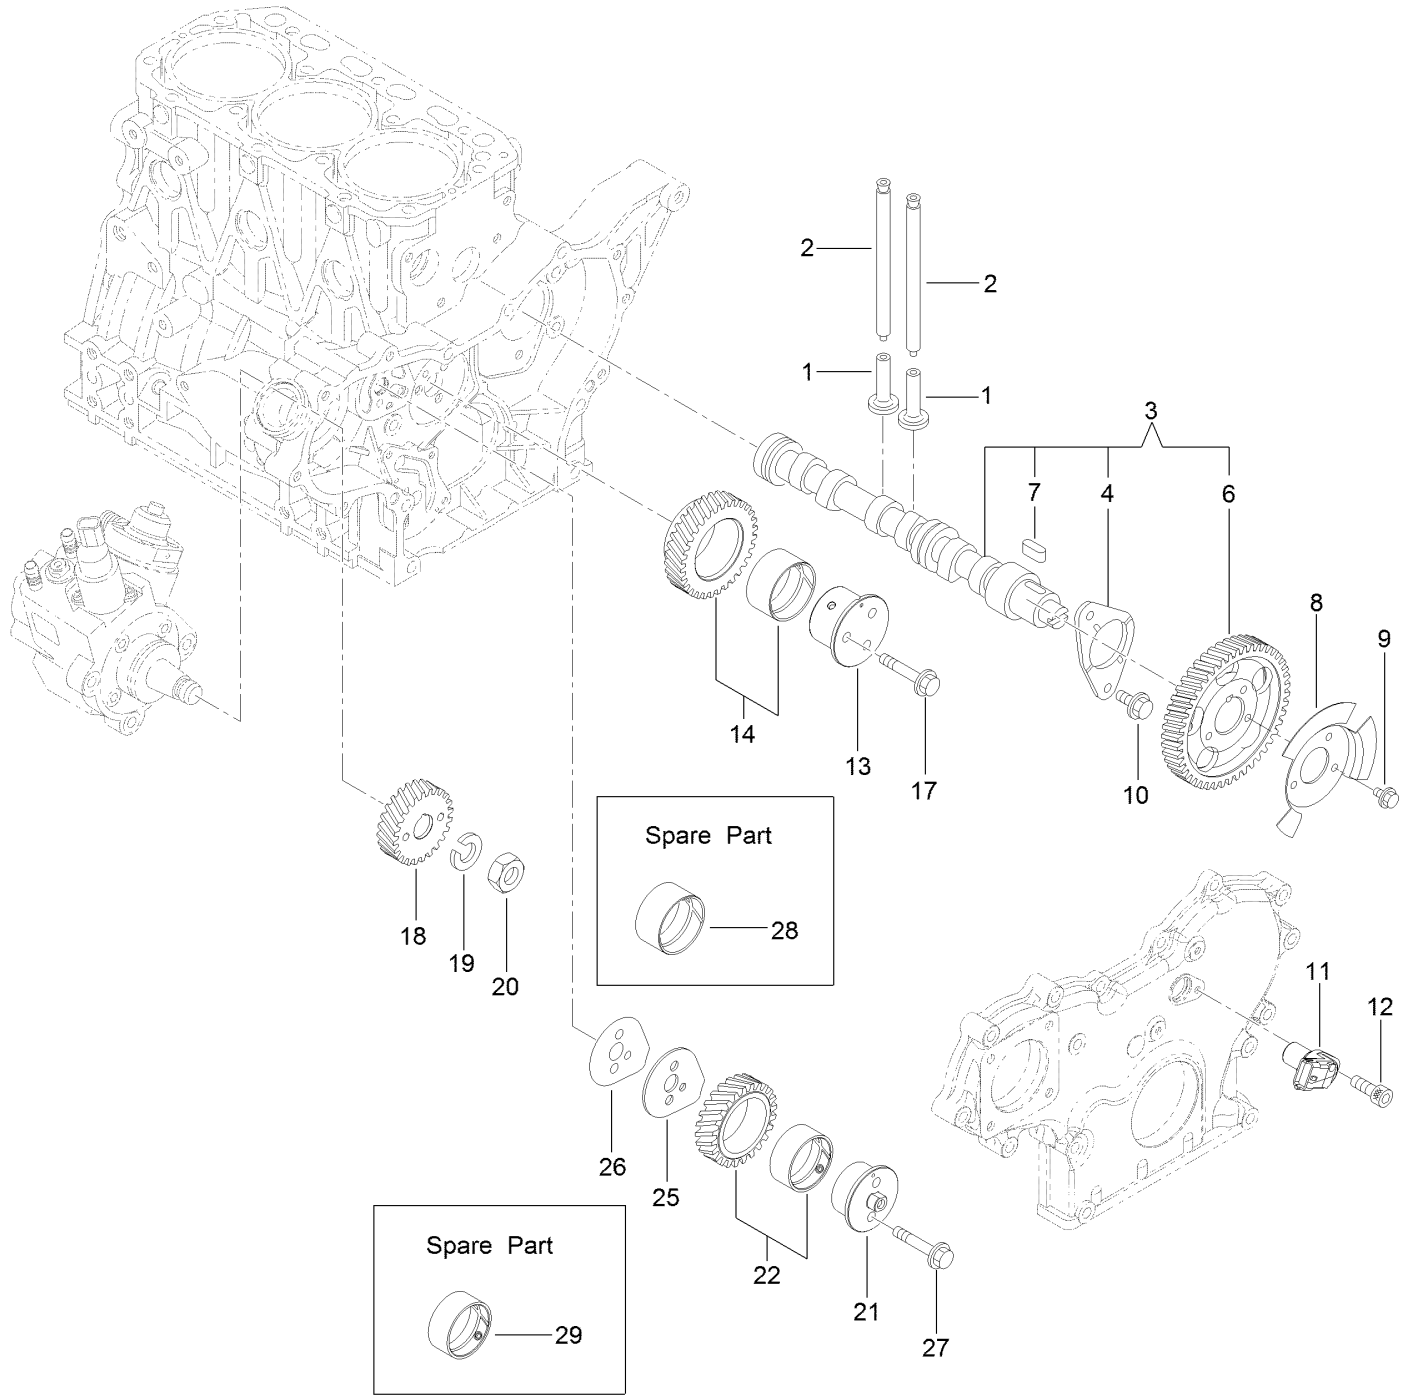

Camshaft and Driving Gear Assembly

Camshaft and Driving Gear Assembly (continued)

<i>Ref.</i>	<i>Part Number</i>	<i>Qty.</i>	<i>Description</i>	<i>Ref.</i>	<i>Part Number</i>	<i>Qty.</i>	<i>Description</i>
1	125-7016	6	Tappet	14	127-3066	1	Idle Gear A ASM
2	125-7017	6	Rod-Push	17	125-7219	3	Bolt
3	127-3797	1	Camshaft ASM	18	127-3070	1	Gear-Pump, Supply
4	125-7008	1	Metal-Thrust	19	127-3167	1	Washer-Spring
6	127-3052	1	Gear-Camshaft	20	127-3185	1	Nut-Lock
7	125-7185	1	Key	21	127-3064	1	Shaft-Idle, Gear B
8	127-3053	1	Pulser-Camshaft	22	127-3067	1	Idle Gear B ASM
9	125-7205	3	Bolt	25	127-3068	1	Plate-Idle, Shaft
10	125-7213	2	Bolt	26	127-3069	1	Gasket-Idle, Shaft B
11	127-3054	1	Sensor-Rev, Gear	27	125-7218	2	Bolt
12	127-3184	1	Bolt	28	125-6927	1	Bushing
13	127-3063	1	Shaft-Idle, Gear A	29	127-3065	1	Bushing