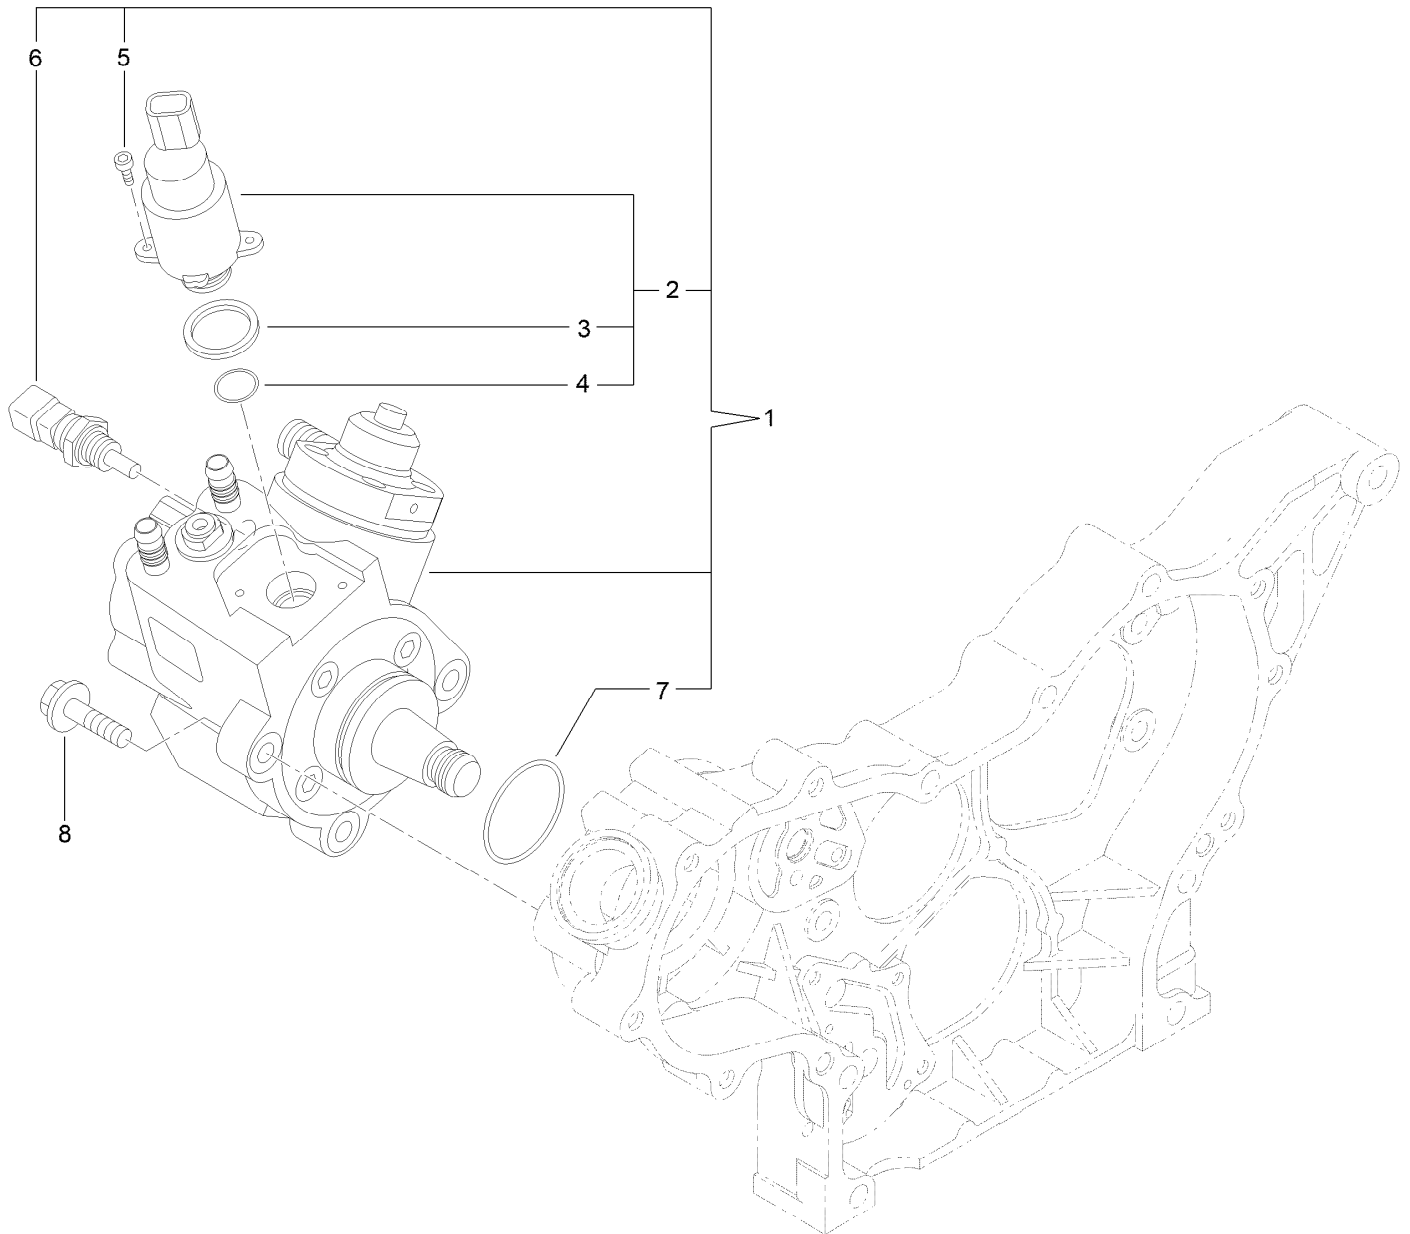

Fuel System Assembly

Fuel System Assembly (continued)

<i>Ref.</i>	<i>Part Number</i>	<i>Qty.</i>	<i>Description</i>	<i>Ref.</i>	<i>Part Number</i>	<i>Qty.</i>	<i>Description</i>
1	127-3073	1	Fuel Pump ASM	5	131-2107	2	Bolt
2	131-2103	1	Valve ASM	6	131-2108	1	Sensor-Temperature
3	131-2105	3	Ring-Sealing	7	127-3074	1	O-Ring
4	131-2106	1	O-Ring	8	125-7216	3	Bolt