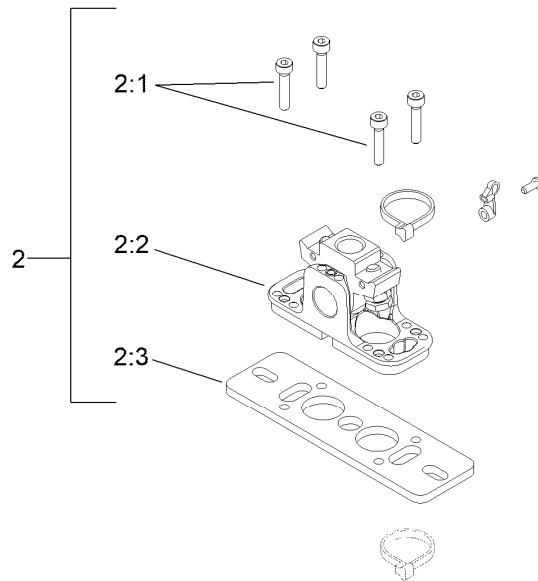

Console Assembly (continued)

<i>Ref.</i>	<i>Part Number</i>	<i>Qty.</i>	<i>Description</i>	<i>Ref.</i>	<i>Part Number</i>	<i>Qty.</i>	<i>Description</i>
1	51-2070	1	Nut	22	131-8388	1	Socket-USB
2	144-0757	1	Shaft-Control	24	112-3324	1	Switch-Horn
3	139-4736	1	Handle-Joystick,	25	112-3313	1	Nut-Weatherproof
4	AU8EO24121	1	Cup-Holder	26	100-1535	1	Switch-Rocker, (On)-Off-(On)
5	130-5321	1	Plate-Control	27	100-8072	1	Switch-Rocker, On-None-(On)
5:2	131-0708	1	Decal-Control Panel	28	138-2415	1	Rod-Interlock
6	138-0827	1	Valve-Control (Traction)	29	144-0777	1	Boot
8	112-2620	2	Bar-Reference	30	85-6750	1	Spring-Control
9	138-0791	1	Bar-Reference	31	88-7200	1	Washer-Flat
10	130-7723	2	Ball-Traction	32	3290-307	1	Pin-Cotter
11	75-5470	2	Spacer-Bearing	33	122-1201	1	Module-Display
12	3296-42	2	Nut-Lock, NI	34	115-5103	4	Screw-HHF
13	130-7692	1	Handle-Control	35	104-7201	4	Nut-HF, NI
14	131-9162	1	Handle-Traction	36	95-8999	2	Switch-Rocker, On-None-On
15	94-6961	4	Screw	37	136-9678	3	Switch-Pushbutton
16	3234-5	6	Screw-HHF	38	99-7420	1	Plug-Hole
17	32144-4	8	Screw-HWH	39	132-8414	1	Foam-Shield, Heat
19	140-6061	1	Plate-Controls,	40	132-8415	1	Foam-Shield, Heat
21	121-5159	1	Switch-Ignition	41	133-0875	2	Rivet-Push
21:2	121-5160	1	Nut-Hex				
21:3	121-5161	1	Nut-Face				
21:4	121-5162	1	Set-Key, Ignition				

Control Valve Assembly No. 138-0827

Parts not listed in
Parts List are not
serviced separately