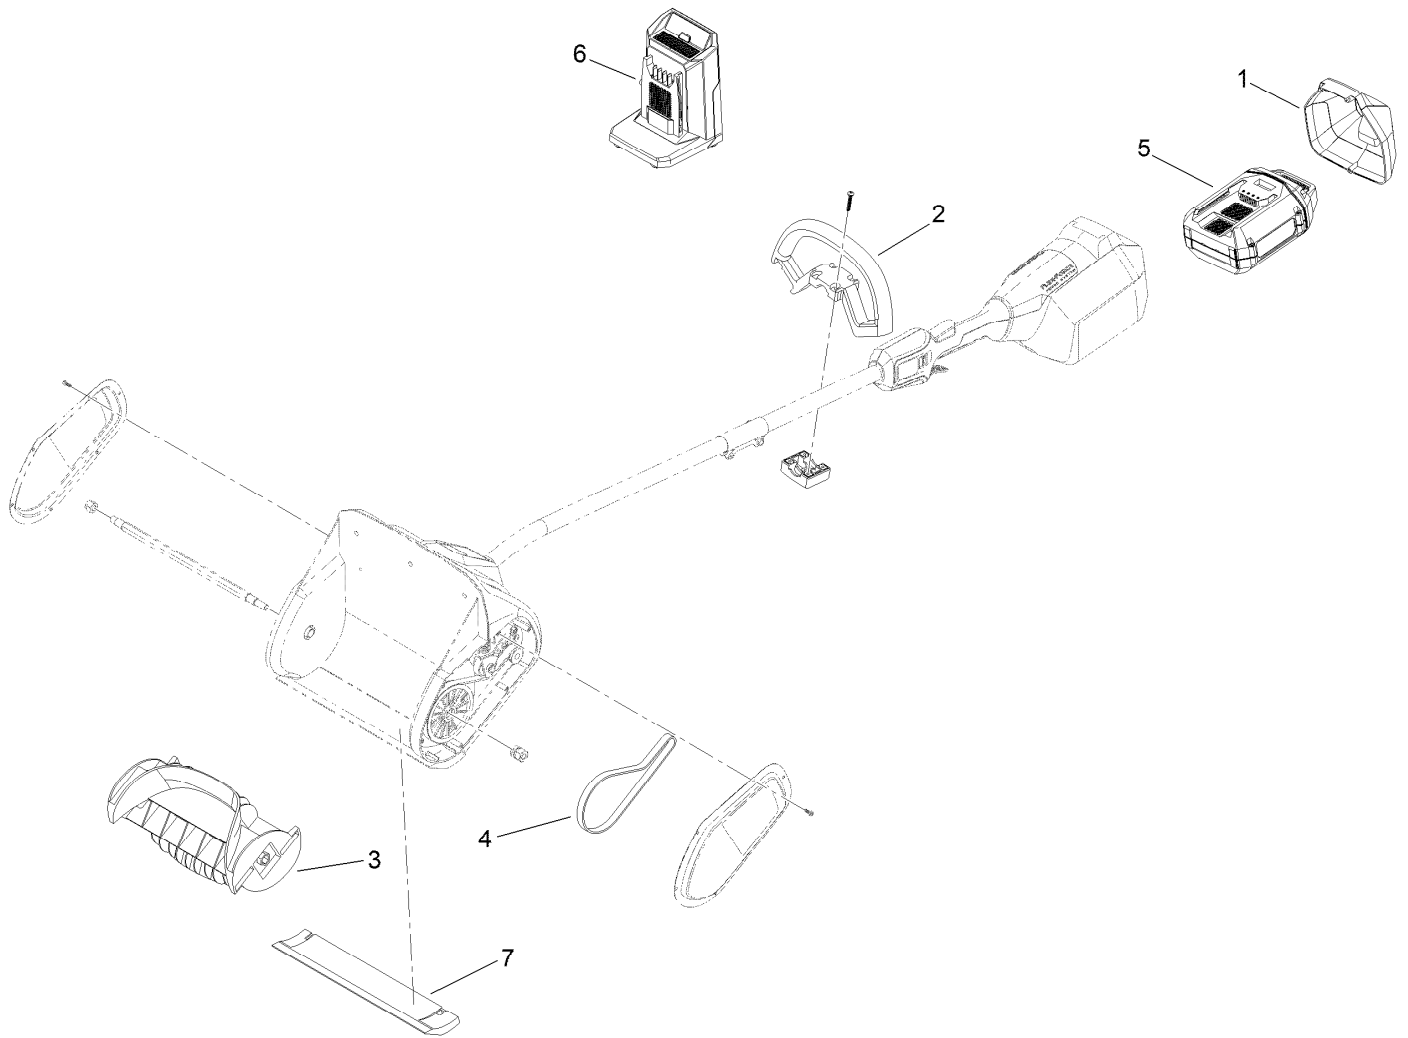

Count on it.

Parts Catalog

60V Cordless Power Shovel™

Model No. 39909—Serial No. 320000001 and Up

60V Cordless Power Shovel Assembly

<i>Ref.</i>	<i>Part Number</i>	<i>Qty.</i>	<i>Description</i>
1	137-6581	1	Cover-Battery
2	139-8255	1	Handle-Trimmer
3	137-6579	1	Auger
4	137-6578	1	Belt-Drive
5	88625	1	Battery-Li Ion, 60V 2.5Ah, 135Wh
6	88602	1	Charger-Battery, 60V 2 Amp
7	145-0867	1	Scraper

Attachments and Accessories

For 39909 60V Cordless Power Shovel

Product Name	Model/Part
60V Battery Charger 2 AMP	88602
60V Rapid Battery Charger 5.4 AMP	88605
60V Battery Charger 1 AMP	88610
60V Battery 2.0 AH	88620
60V LI-ION Battery 2.5 AH.....	88625
60V LI-ION, Battery 4.0 AH	88640
60V LI-ION Battery 5.0 AH.....	88650
60V LI-ION Battery 6.0 AH.....	88660
60V LI-ION Battery 7.5 AH.....	88675