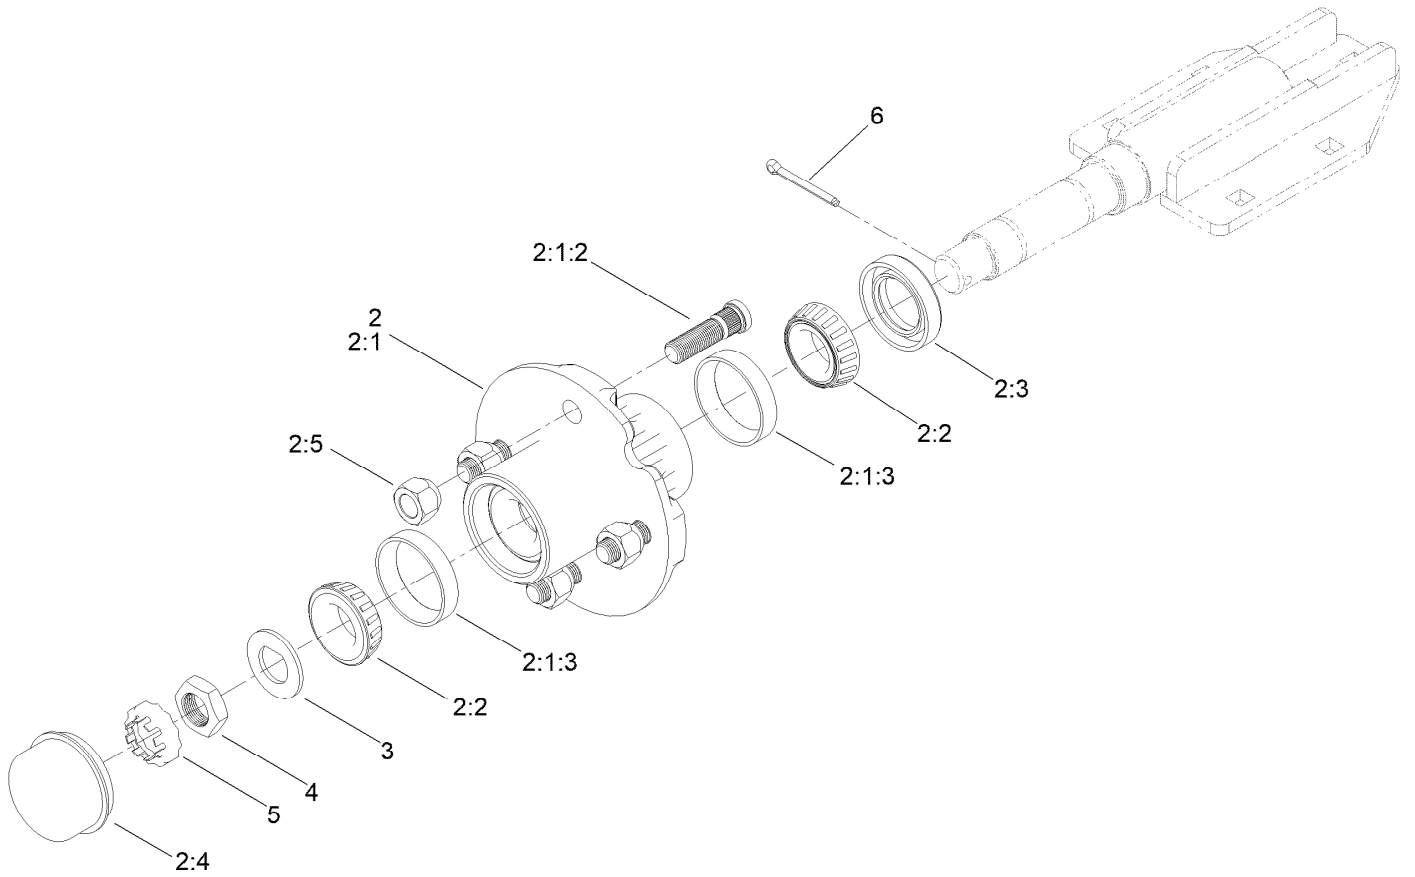

Hub and Axle Assembly No. 144-3630

<i>Ref.</i>	<i>Part Number</i>	<i>Qty.</i>	<i>Description</i>
2	117-5115	1	Hub And Bearing ASM
2:1	117-8251	1	Hub ASM
2:1:2	114-3918	4	Stud-Wheel
2:1:3	254-72	2	Bearing-Cup, Tapered
2:2	254-94	2	Bearing-Cone, Tapered
2:3	112-1690	1	Seal-Oil
2:4	241-119	1	Cap-Dust
2:5	242-50	4	Nut-Lug
3	117-8259	1	Washer-Spindle
4	117-8260	1	Nut
5	93-0307	1	Nut-Lock, Retainer
6	3272-18	1	Pin-Cotter