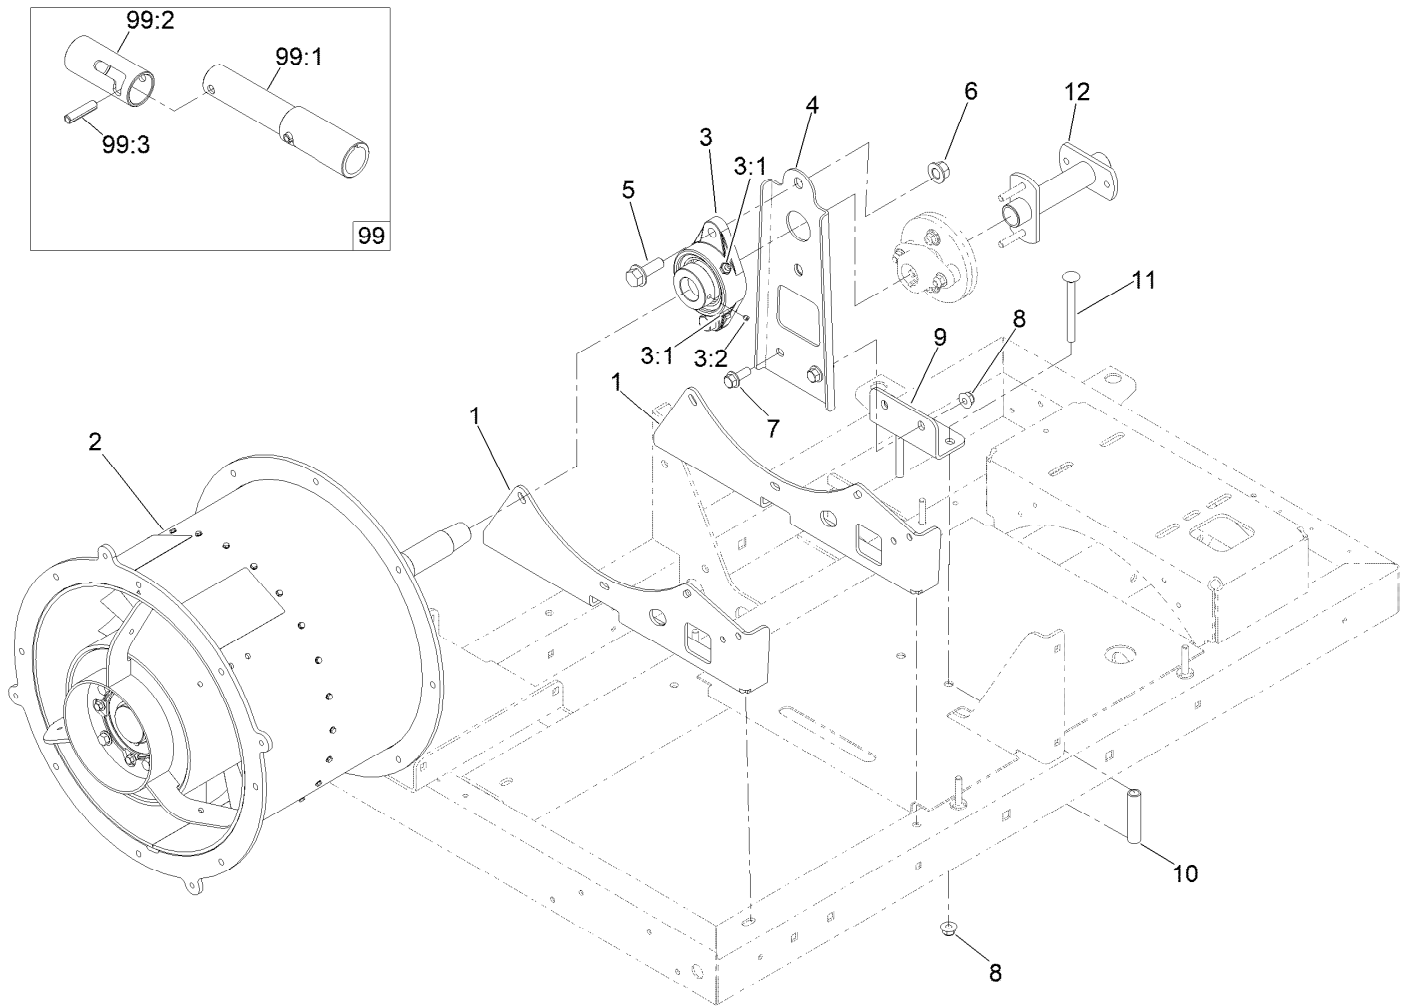

Turbine Service Assembly No. 145-7489

<i>Ref.</i>	<i>Part Number</i>	<i>Qty.</i>	<i>Description</i>	<i>Ref.</i>	<i>Part Number</i>	<i>Qty.</i>	<i>Description</i>
1	140-6983-01	2	Mount-Housing	8	104-8301	4	Nut-HF, NI
2	140-6946	1	Turbine ASM	9	145-7684	1	Mount-Bearing
3	94-7484	1	Bearing	10	145-7493	2	Spacer
3:1	302-2	2	Fitting-Grease	11	3231-24	2	Screw-CARR
3:2	106-9662	1	Screw-Set, HSH	12	140-6936-03	1	Drive-Shaft, Short [black]
4	144-3316-01	1	Mount-Bearing	99	145-7705	1	Alignment Tool ASM
5	100-6116	2	Screw-HHF	99:1	145-7704	1	Shaft-Alignment
6	99-5107	2	Nut-Lock	99:2	145-7706	2	Hub-Alignment
7	3234-42	2	Screw-HHF	99:3	32121-49	2	Pin-Roll