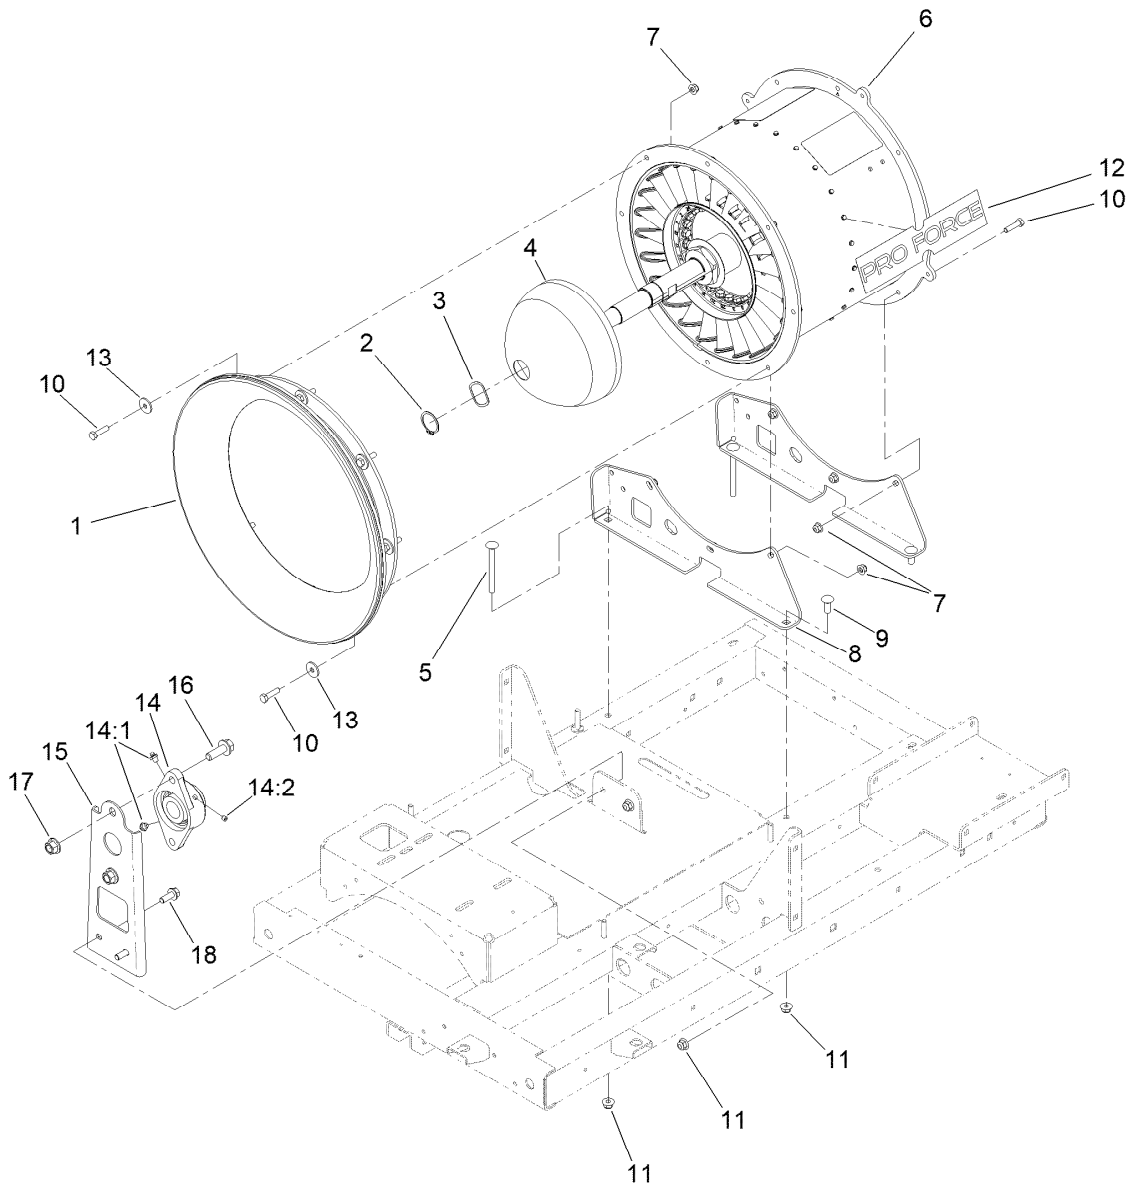

Turbine Mounting Assembly

<i>Ref.</i>	<i>Part Number</i>	<i>Qty.</i>	<i>Description</i>
1	117-8329	1	Bell-Inlet
2	112-1952	1	Ring-Snap, EXT
3	93-4632	1	Washer-Wavey
4	131-9440	1	Cap-Front
5	3231-24	2	Screw-CARR
6	145-7489	1	Service-Turbine, Kit
7	104-8300	11	Nut-HF, NI
8	140-6983-01	2	Mount-Housing
9	3231-22	2	Screw-CARR
10	322-6	11	Screw-HH

<i>Ref.</i>	<i>Part Number</i>	<i>Qty.</i>	<i>Description</i>
11	104-8301	4	Nut-HF, NI
12	115-5102	2	Decal
13	115-7109	8	Washer-Flat
14	94-7484	1	Bearing
14:1	302-2	2	Fitting-Grease
14:2	106-9662	1	Screw-Set, HSH
15	144-3316-01	1	Mount-Bearing
16	100-6116	2	Screw-HHF
17	99-5107	2	Nut-Lock
18	3234-42	2	Screw-HHF