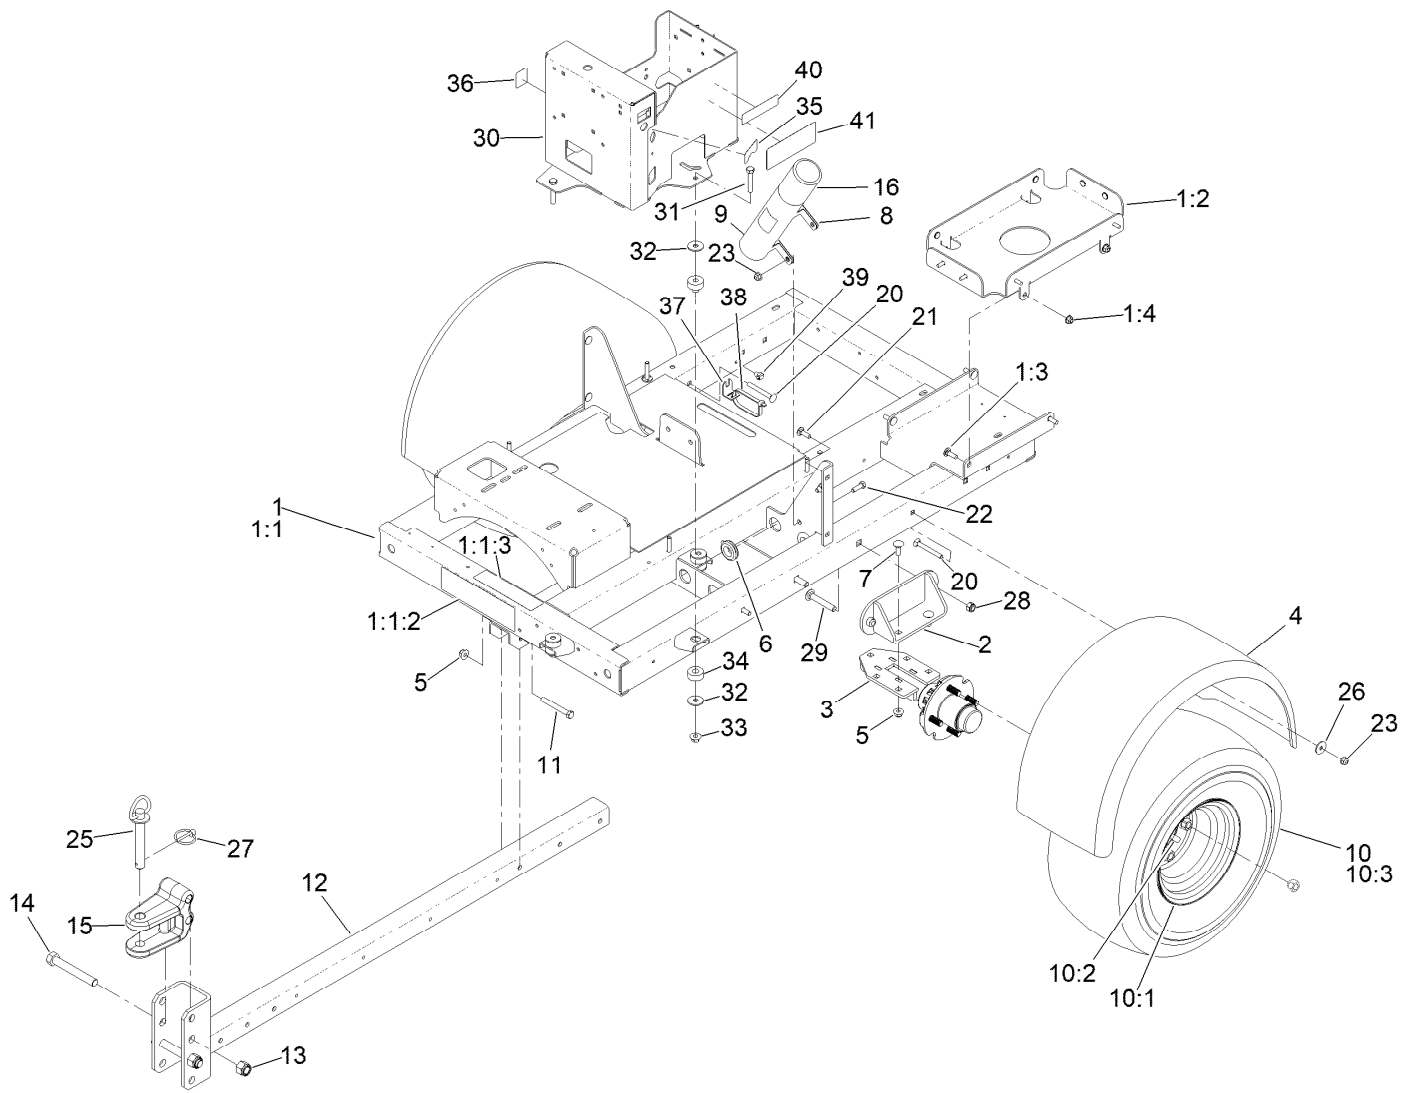

Frame, Wheel, Axle and Hitch Assembly (continued)

<i>Ref.</i>	<i>Part Number</i>	<i>Qty.</i>	<i>Description</i>	<i>Ref.</i>	<i>Part Number</i>	<i>Qty.</i>	<i>Description</i>
37	131-6703	1	Bracket-Hold Down, Electrical	39	32180-030	1	Clip-Tie
38	3334-945	1	Tie-Cable	40	133-8062	1	Decal-Spark Arrestor
				41	140-6843	1	Decal - Proforce Frame