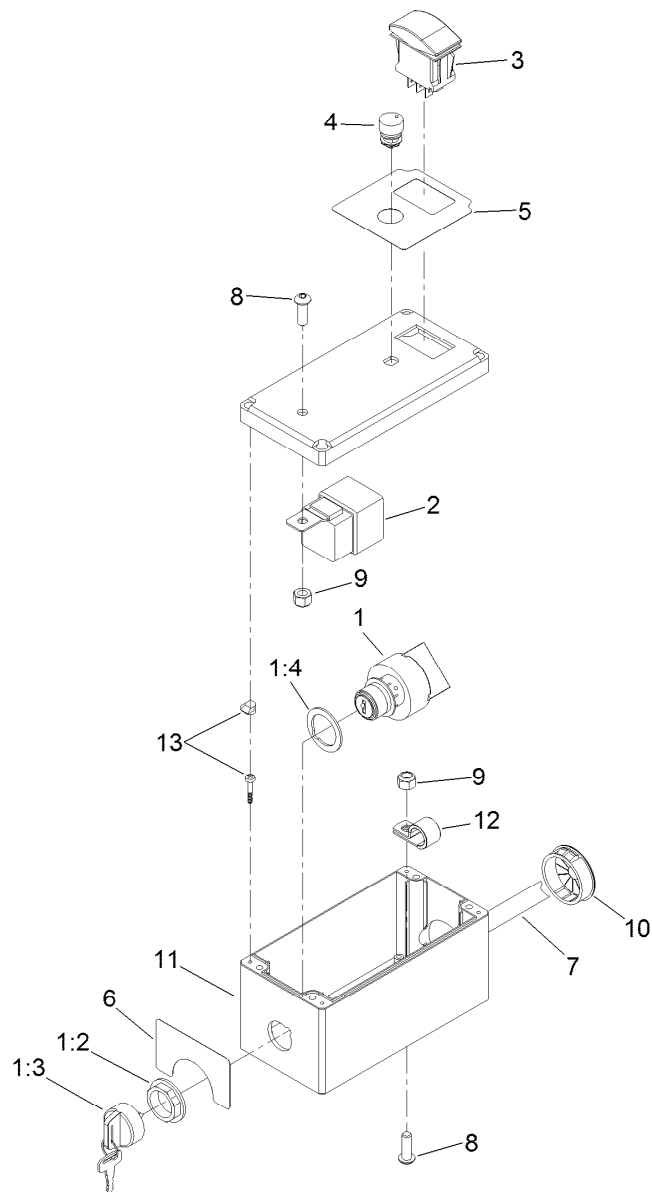

For example, in an illustration, the reference number 2X 37 means that two of the parts identified by reference number 37 are indicated.

Contents

Engine, Muffler and Fuel Tank Assembly	4
Fuel Tank Assembly No. 115-9048	5
Fuel Delivery Assembly	6
Electrical Assembly	7
Tethered Control Assembly No. 119-6341	8
Frame, Wheel, Axle and Hitch Assembly	9
Hub and Axle Assembly No. 144-3630	11
Turbine Mounting Assembly	12
Turbine Service Assembly No. 145-7489	13
Turbine Assembly No. 140-6946	14
Nozzle Assembly	15
Driveshaft and Battery Assembly	16
Attachments and Accessories	17

Fuel Delivery Assembly

Ref.	Part Number	Qty.	Description
1	106-5317	3	Hose-Fuel
2	115-7854	1	Filter-Fuel, Inline
3	119-8150	1	Hose-Fuel
4	133-8499	1	Valve-Check, Vacuum
5	107-9298	1	Hose-Fuel
6	119-6073	1	Hose-Fuel
7	110-3254	1	Hose-Fuel
8	2412-98	2	Clamp-Hose

Ref.	Part Number	Qty.	Description
9	2412-80	5	Clamp-Hose
10	32180-030	6	Clip-Tie
11	119-8561	1	Hose-Fuel
12	106-8150	2	Fitting-Straight
13	92-2379	4	Clamp-Hose
14	120-2235	1	Filter-Fuel
15	110-4109	1	Hose-Fuel
16	3290-378	1	Tie-Cable

Electrical Assembly

Ref.	Part Number	Qty.	Description	Ref.	Part Number	Qty.	Description
1	122-1747	1	Harness-Wire, Proforce Blower Rf2Can	6	125-5966	1	Cable-Battery, Negative
1:12	32180-043	2	Resistor-120 Ohm	7	3255-8	1	Washer-Lock
1:13	32180-089	1	Cap-Plug, 3 Way	8	33104-020	1	Screw-HHF
1:14	121-8861	1	Fuse-Mini Blade, 2 Amp	9	122-0629	1	Cable-Battery, Positive
1:15	121-8865	2	Fuse-Mini Blade, 7.5 Amp	10	120-2244	1	Hourmeter
1:16	121-8867	1	Fuse-Mini Blade, 15 Amp	12	119-6341	1	Tethered Control ASM
1:17	32180-179	1	Cover-Bussman	13	122-0620	1	Harness-Wire, Tether Adapter
1:22	32180-156	1	Cap-Plug, 6 Way	16	32180-030	3	Clip-Tie
1:23	32180-091	1	Cap-Dust, 2 Way	18	106-9169	1	Screw-HWH
2	32180-156	1	Cap-Plug, 6 Way	19	3296-2	1	Nut-Lock, NI
3	99-7430	4	Relay-Mini	20	32180-201	1	Cap-Plug
4	321-4	6	Screw-HH	21	32180-202	1	Cap-Plug
5	104-7201	6	Nut-HF, NI				