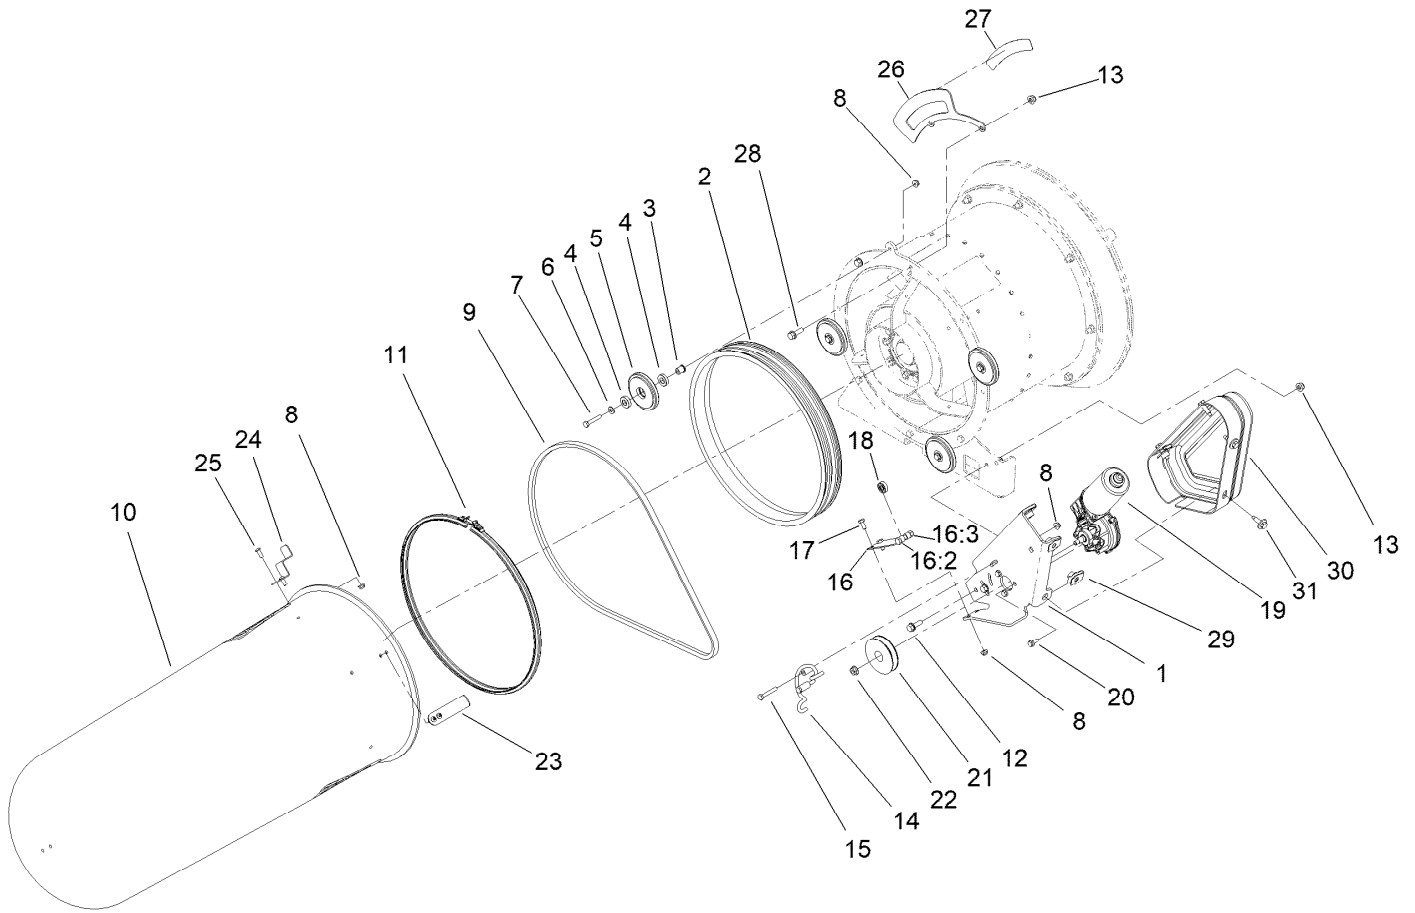

Nozzle Assembly

<i>Ref.</i>	<i>Part Number</i>	<i>Qty.</i>	<i>Description</i>	<i>Ref.</i>	<i>Part Number</i>	<i>Qty.</i>	<i>Description</i>
1	140-6849-01	1	Bracket-Motor, Covered	16:3	3296-42	1	Nut-Lock, NI
2	144-3653	1	Pulley-Nozzle	17	321-3	2	Screw-HH
3	140-6982	4	Spacer-Bearing	18	251-259	1	Bearing-Ball
4	115-6870	8	Bearing-Ball, Sealed	19	144-3274	1	Motor-Reversible
5	140-6979	4	Roller-Bearing	20	114-8414	3	Screw-HHF
6	120-9679	4	Washer-Flat	21	115-5147	1	Pulley
7	321-9	4	Screw-HH	22	98-0668	1	Nut
8	104-7201	12	Nut-HF, NI	23	140-2220-01	1	Indicator
9	112-1853	1	Belt-V	24	140-6685-07	1	Indicator
10	144-3382	1	Nozzle-Toro Proforce Trailer	25	119-6906	4	Screw-HSBH
11	112-6899	1	Clamp-Nozzle	26	140-6814-03	1	Gauge-Rotation
12	3234-29	2	Screw-HHF	27	140-2247	1	Decal-Position, Chute
13	104-8300	2	Nut-HF, NI	28	3234-17	2	Screw-HHF
14	112-6924	1	Guard-Belt, Drive	29	105-4886	4	Nut-Tinnerman
15	321-37	2	Screw-HH	30	140-6848	1	Motor-Cover
16	110-9650	1	Leaf Spring ASM	31	3234-42	4	Screw-HHF
16:2	36-2250	1	Bolt-Shoulder