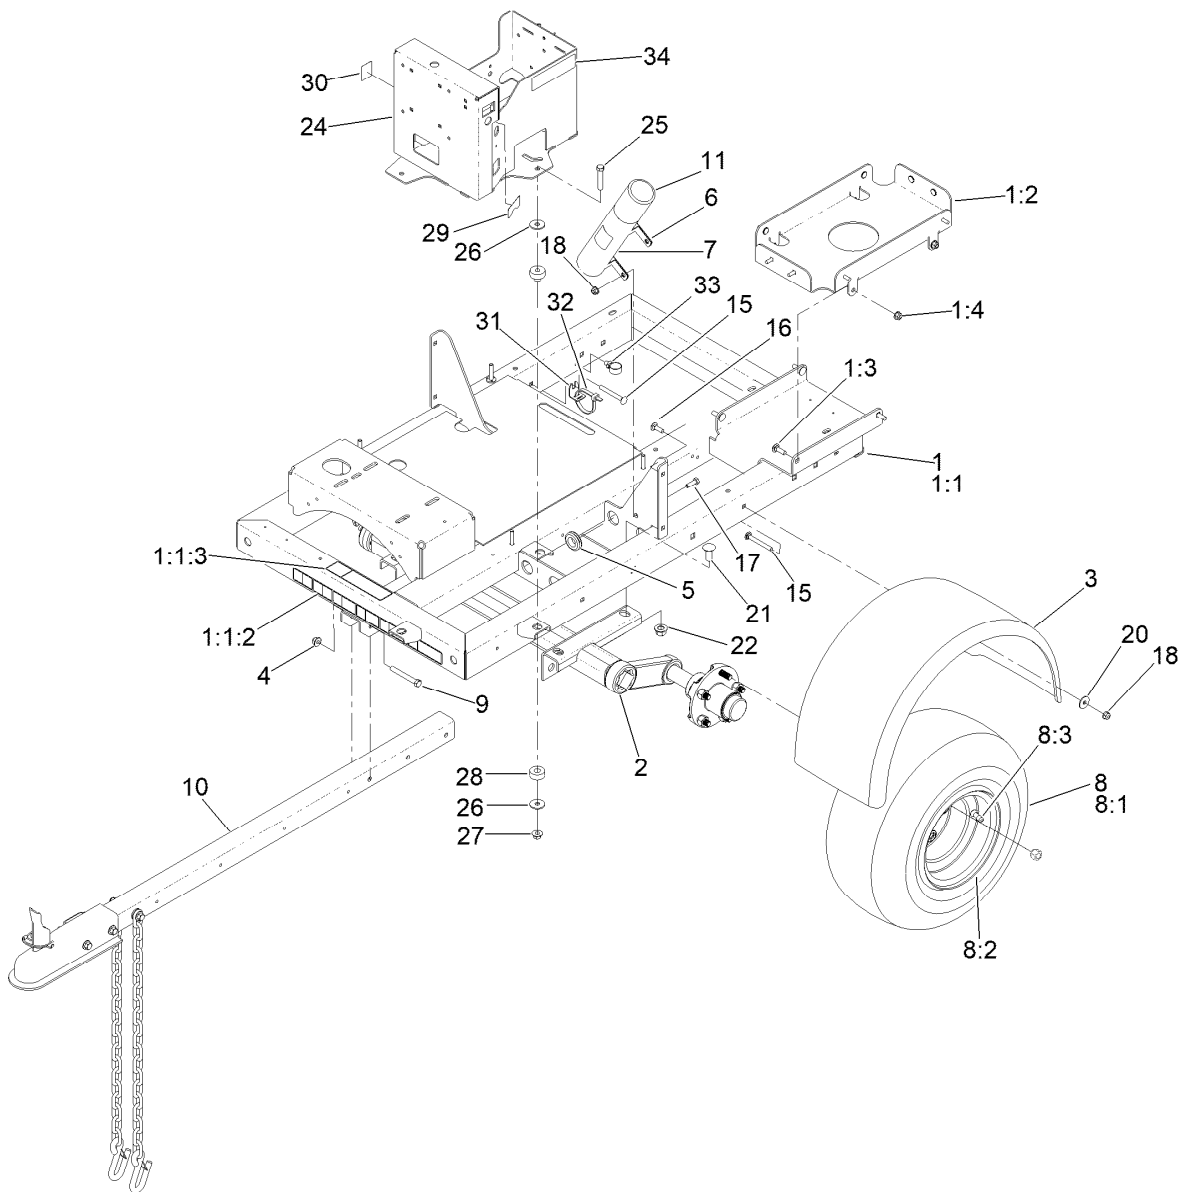

Frame Assembly

Ref.	Part Number	Qty.	Description	Ref.	Part Number	Qty.	Description
1	161-7874	1	Frame ASM Service Kit	11	104-7048	1	Cap-Housing
1:1	144-3212	1	Frame ASM, Service	15	3230-9	4	Screw-CARR
1:1:2	140-6767	1	Decal-Warning,Db	16	3230-2	4	Bolt-CARR
1:1:3	115-5113	1	Decal-Protection, Eye And Ear	17	322-5	2	Screw-HH
1:2	145-7461-01	1	Mount-Tank, 5GA [red]	18	104-8300	10	Nut-HF, NI
1:3	3230-2	4	Bolt-CARR	20	3256-82	8	Washer-Flat
1:4	104-8300	4	Nut-HF, NI	21	3233-26	4	Screw-CARR,Shortneck
2	119-2966	1	Axle ASM	22	99-5107	4	Nut-Lock
3	112-6852	2	Fender	24	125-6055-01	1	Tower-Control, Wa
4	104-8301	2	Nut-HF, NI	25	323-10	3	Screw-HH
5	1-543286	2	Grommet	26	93-8806	6	Washer-Hardened
6	2412-133	2	Clamp-R	27	32128-19	3	Nut-HF Lock,Large Fig
7	104-7050	1	Tube-Manual	28	121-2870	3	Mount-2 Piece
8	119-3013	2	Wheel And Tire ASM	29	119-6165	1	Decal-Ignition
8:1	119-3009	1	Tire	30	131-6766	1	Decal-Fuses
8:2	119-3010	1	Rim	31	131-6703	1	Bracket-Hold Down, Electrical
8:3	232-27	1	Stem-Valve	32	3334-945	1	Tie-Cable
9	323-14	2	Screw-HH	33	32180-030	1	Clip-Tie
10	119-3005	1	Hitch ASM	34	133-8062	1	Decal-Spark Arrestor