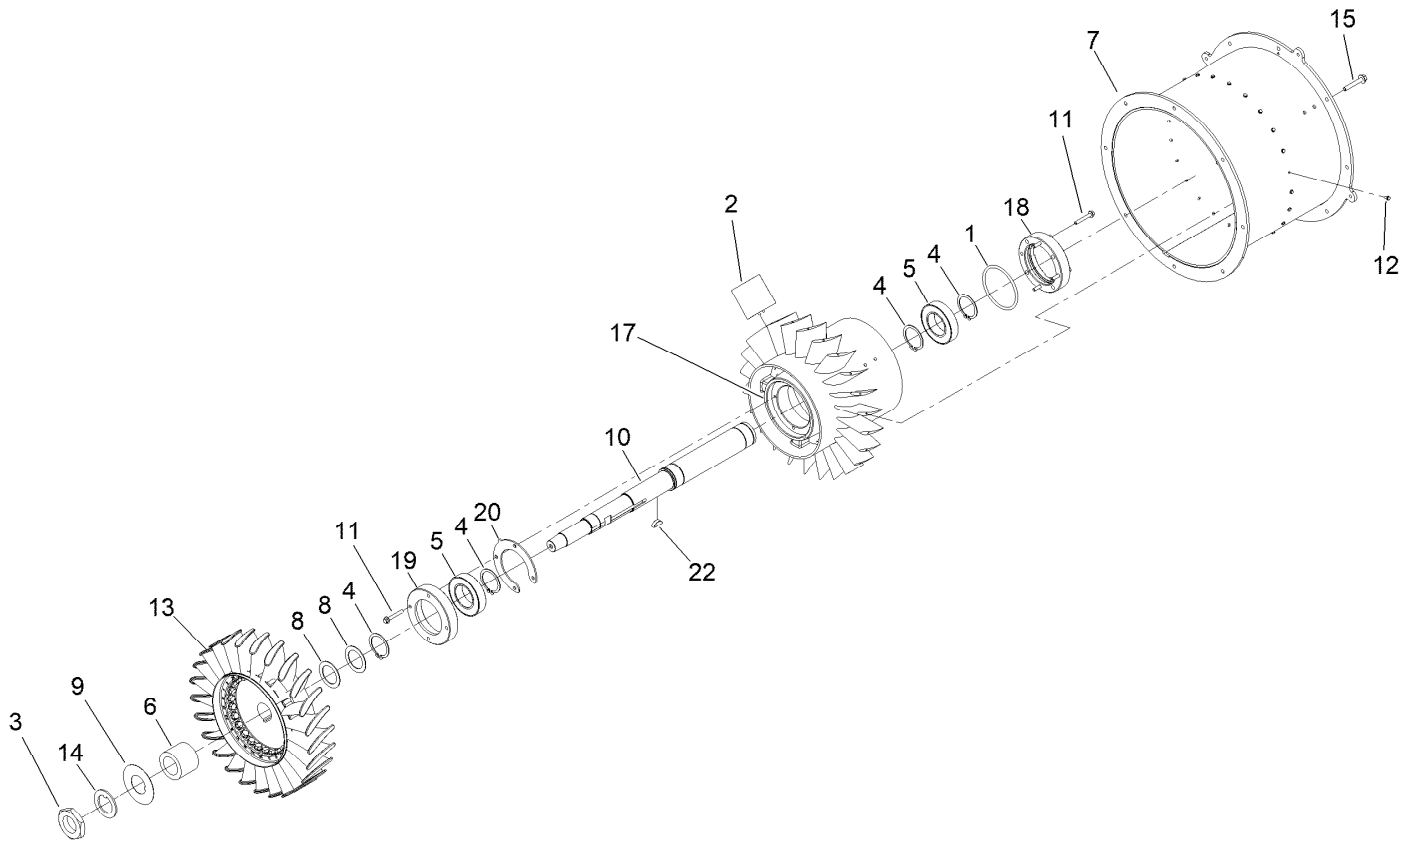

● Not serviced separately

Hitch Assembly No. 119-3005

Ref.	Part Number	Qty.	Description
1		1	Tube-Hitch ●
2	117-8371	1	Receiver-Hitch, Ball
3	3234-41	3	Screw-HHF
4	119-3006	1	Hook-Light
5	104-8301	3	Nut-HF, NI
6	80-6990	2	Washer-Hardened
7	119-3045	2	Chain-Safety, Trailer
8	105-9245	1	Pin-Lock
9	119-6162	1	Decal-Tire

● Not serviced separately

Turbine Mounting Assembly

<i>Ref.</i>	<i>Part Number</i>	<i>Qty.</i>	<i>Description</i>	<i>Ref.</i>	<i>Part Number</i>	<i>Qty.</i>	<i>Description</i>
1	117-8329	1	Bell-Inlet	11	104-8301	4	Nut-HF, NI
2	112-1952	1	Ring-Snap, EXT	12	115-5102	2	Decal
3	93-4632	1	Washer-Wavey	13	115-7109	8	Washer-Flat
4	131-9440	1	Cap-Front	14	94-7484	1	Bearing
5	3231-24	2	Screw-CARR	14:1	302-2	2	Fitting-Grease
6	145-7489	1	Service-Turbine, Kit	14:2	106-9662	1	Screw-Set, HSH
7	104-8300	11	Nut-HF, NI	15	144-3316-01	1	Mount-Bearing
8	140-6983-01	2	Mount-Housing	16	100-6116	2	Screw-HHF
9	3231-22	2	Screw-CARR	17	99-5107	2	Nut-Lock
10	322-6	11	Screw-HH	18	3234-42	2	Screw-HHF

Turbine Service Assembly No. 145-7489

<i>Ref.</i>	<i>Part Number</i>	<i>Qty.</i>	<i>Description</i>	<i>Ref.</i>	<i>Part Number</i>	<i>Qty.</i>	<i>Description</i>
1	140-6983-01	2	Mount-Housing	8	104-8301	4	Nut-HF, NI
2	140-6946	1	Turbine ASM	9	145-7684	1	Mount-Bearing
3	94-7484	1	Bearing	10	145-7493	2	Spacer
3:1	302-2	2	Fitting-Grease	11	3231-24	2	Screw-CARR
3:2	106-9662	1	Screw-Set, HSH	12	140-6936-03	1	Drive-Shaft, Short [black]
4	144-3316-01	1	Mount-Bearing	99	145-7705	1	Alignment Tool ASM
5	100-6116	2	Screw-HHF	99:1	145-7704	1	Shaft-Alignment
6	99-5107	2	Nut-Lock	99:2	145-7706	2	Hub-Alignment
7	3234-42	2	Screw-HHF	99:3	32121-49	2	Pin-Roll