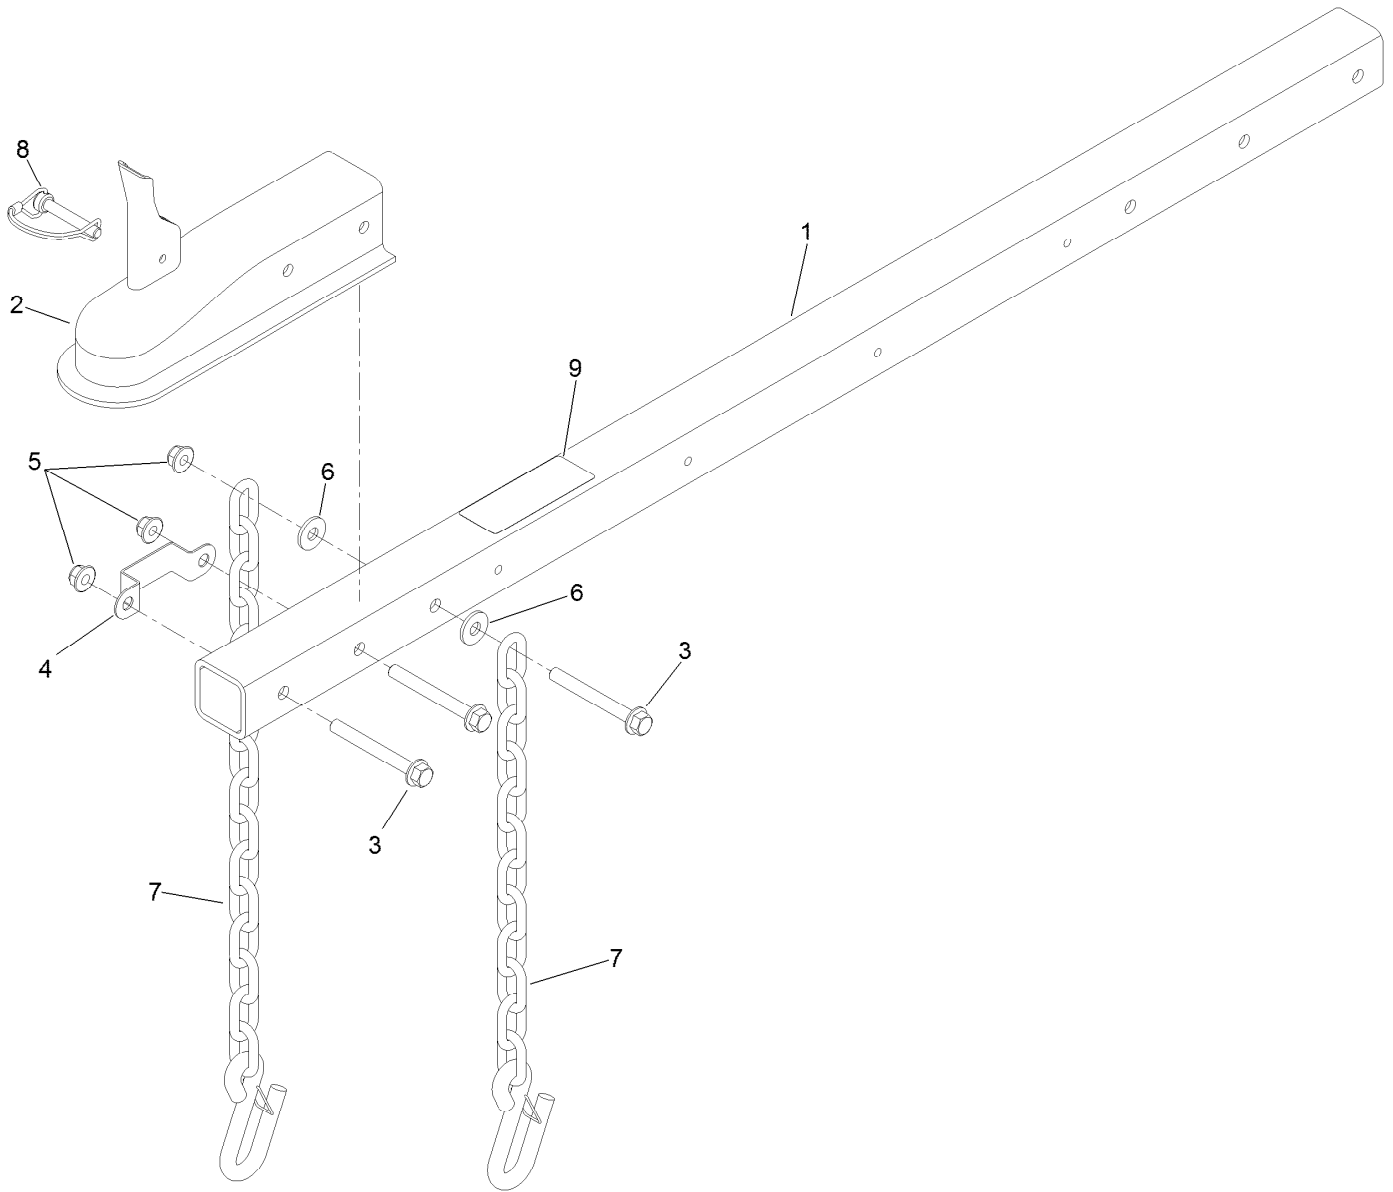

Hitch Assembly No. 119-3005

Ref.	Part Number	Qty.	Description
1		1	Tube-Hitch ●
2	117-8371	1	Receiver-Hitch, Ball
3	3234-41	3	Screw-HHF
4	119-3006	1	Hook-Light
5	104-8301	3	Nut-HF, NI
6	80-6990	2	Washer-Hardened
7	119-3045	2	Chain-Safety, Trailer
8	105-9245	1	Pin-Lock
9	119-6162	1	Decal-Tire

● Not serviced separately