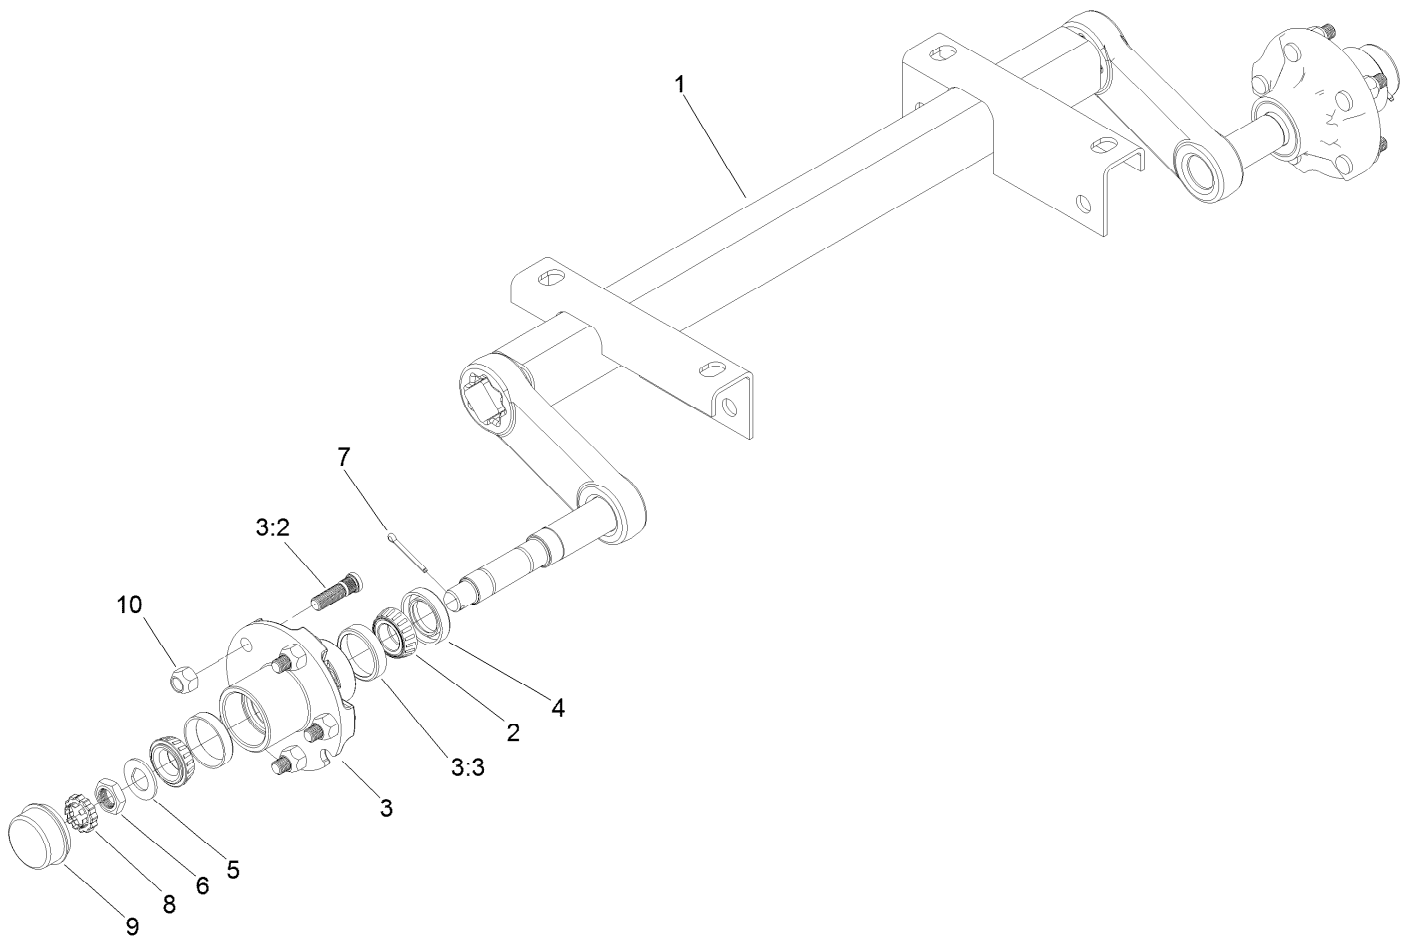

Axle Assembly No. 119-2966

<i>Ref.</i>	<i>Part Number</i>	<i>Qty.</i>	<i>Description</i>
1		1	Axle-Torsion ●
2	254-94	4	Bearing-Cone, Tapered
3	119-3016	1	Hub ASM
3:2	114-3918	5	Stud-Wheel
3:3	254-72	2	Bearing-Cup, Tapered
4	112-1690	2	Seal-Oil
5	117-8259	2	Washer-Spindle
6	117-8260	2	Nut
7	3272-18	2	Pin-Cotter
8	93-0307	2	Nut-Lock, Retainer
9	241-119	2	Cap-Dust
10	242-50	10	Nut-Lug

● Not serviced separately