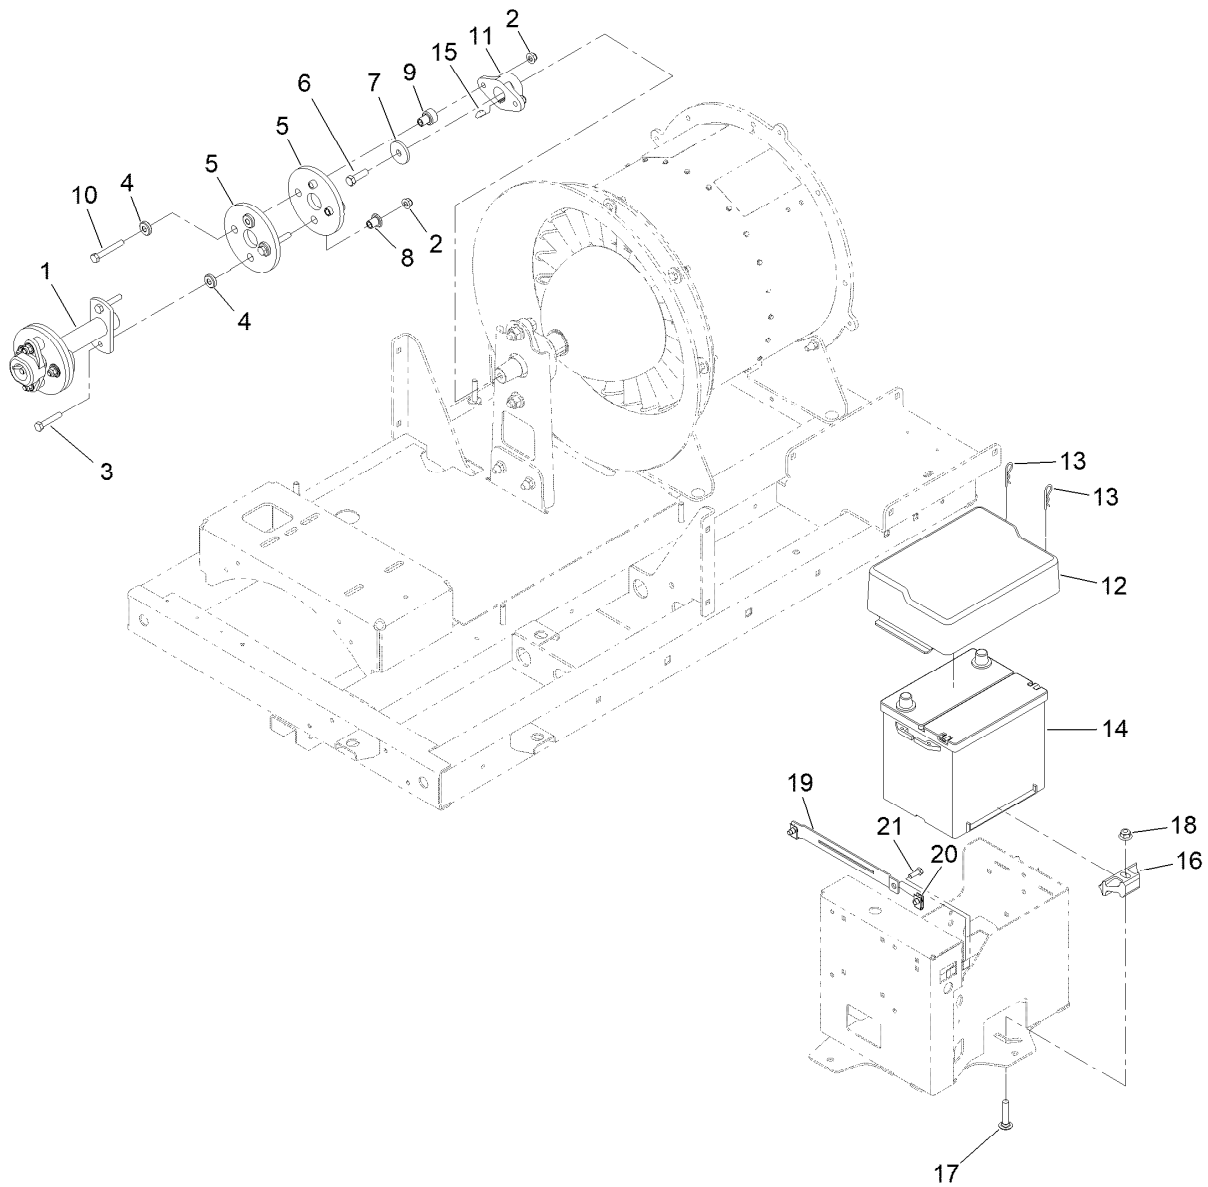

Driveshaft and Battery Assembly

Ref.	Part Number	Qty.	Description
1	140-6936-03	1	Drive-Shaft, Short [black]
2	104-8300	8	Nut-HF, NI
3	322-39	4	Screw-HH
4	131-6761	8	Washer
5	115-5129	4	Coupling-Rubber
6	323-7	2	Screw-HH
7	114-2120	2	Washer
8	131-6763	4	Spacer-Coupling, Rubber
9	131-6762	4	Spacer-Coupling, Rubber
10	322-32	4	Screw-HH
11	114-2122	2	Hub-Engine

Ref.	Part Number	Qty.	Description
12	130-8569	1	Cover-Battery
13	3290-467	2	Pin-Hair
14	106-5187	1	Battery- Dry, 12V, 525 CCA
15	3257-5	2	Key-Woodruff
16	138-6335	1	Retainer-Battery
17	3231-5	1	Screw-CARR
18	104-8301	1	Nut-HF, NI
19	130-0932-01	1	Bracket-Cover
20	107069	2	Clip
21	321-4	2	Screw-HH