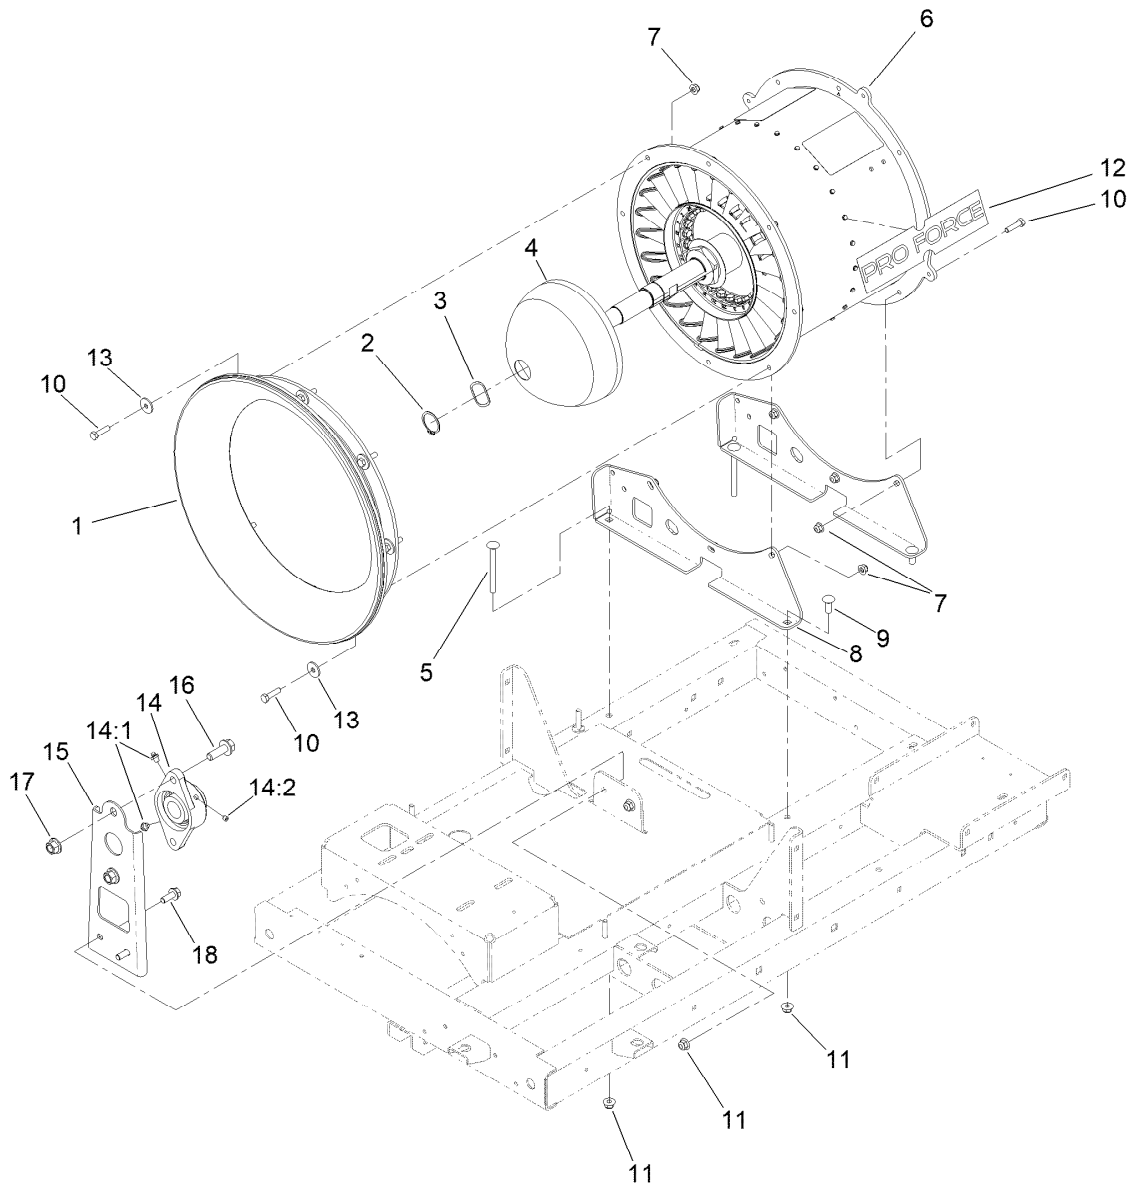

Turbine Mounting Assembly

<i>Ref.</i>	<i>Part Number</i>	<i>Qty.</i>	<i>Description</i>	<i>Ref.</i>	<i>Part Number</i>	<i>Qty.</i>	<i>Description</i>
1	117-8329	1	Bell-Inlet	11	104-8301	4	Nut-HF, NI
2	112-1952	1	Ring-Snap, EXT	12	115-5102	2	Decal
3	93-4632	1	Washer-Wavey	13	115-7109	8	Washer-Flat
4	131-9440	1	Cap-Front	14	94-7484	1	Bearing
5	3231-24	2	Screw-CARR	14:1	302-2	2	Fitting-Grease
6	145-7489	1	Service-Turbine, Kit	14:2	106-9662	1	Screw-Set, HSH
7	104-8300	11	Nut-HF, NI	15	144-3316-01	1	Mount-Bearing
8	140-6983-01	2	Mount-Housing	16	100-6116	2	Screw-HHF
9	3231-22	2	Screw-CARR	17	99-5107	2	Nut-Lock
10	322-6	11	Screw-HH	18	3234-42	2	Screw-HHF