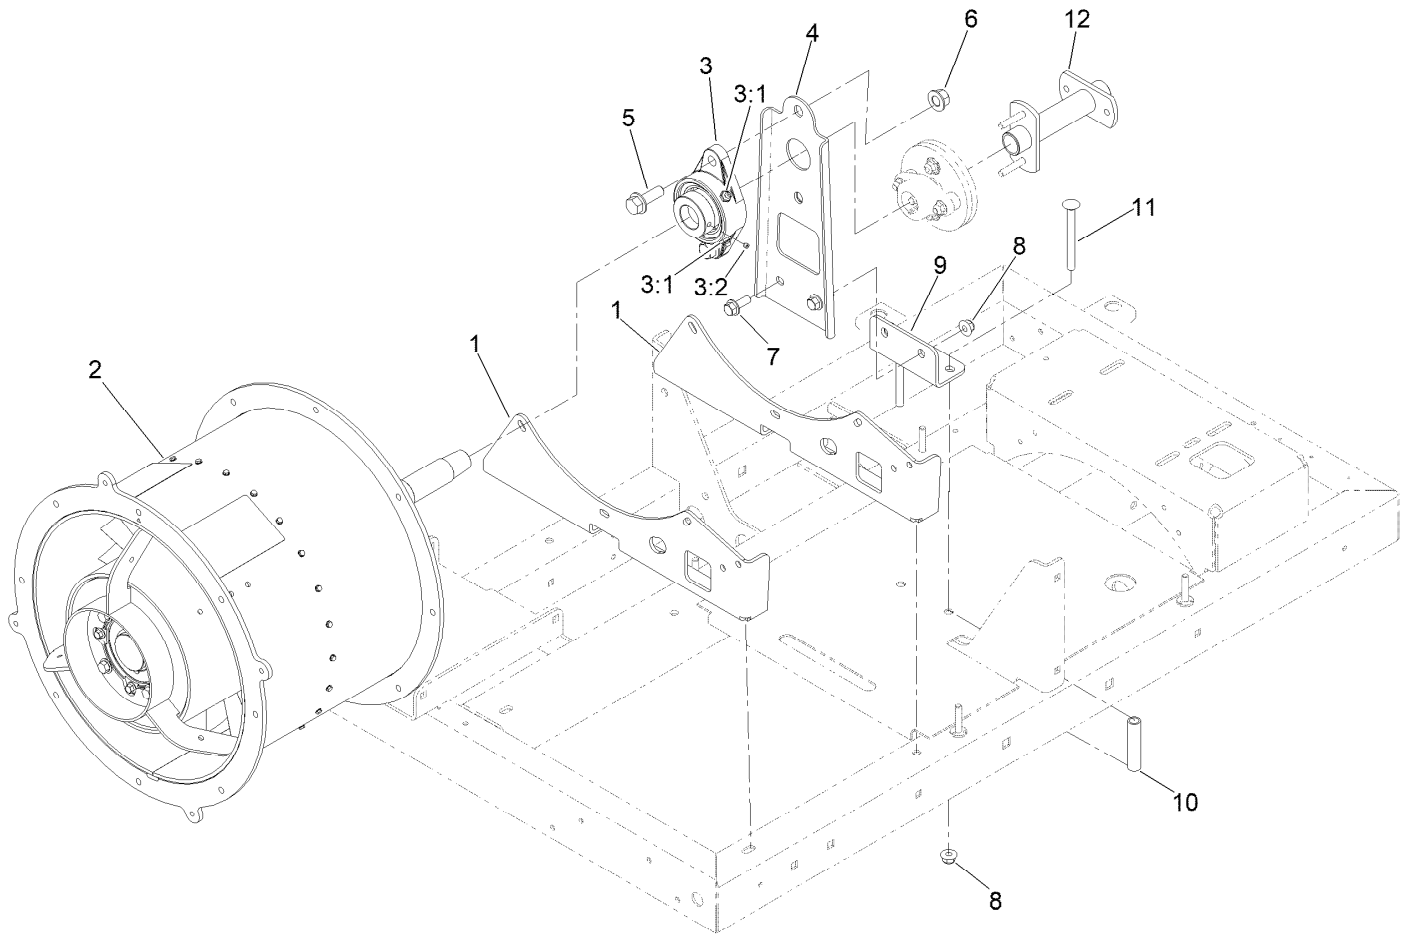

Turbine Service Assembly No. 145-7489

<i>Ref.</i>	<i>Part Number</i>	<i>Qty.</i>	<i>Description</i>
1	140-6983-01	2	Mount-Housing
2	140-6946	1	Turbine ASM
3	94-7484	1	Bearing
3:1	302-2	2	Fitting-Grease
3:2	106-9662	1	Screw-Set, HSH
4	144-3316-01	1	Mount-Bearing
5	100-6116	2	Screw-HHF
6	99-5107	2	Nut-Lock
7	3234-42	2	Screw-HHF
8	104-8301	4	Nut-HF, NI
9	145-7684	1	Mount-Bearing
10	145-7493	2	Spacer
11	3231-24	2	Screw-CARR
12	140-6936-03	1	Drive-Shaft, Short [black]