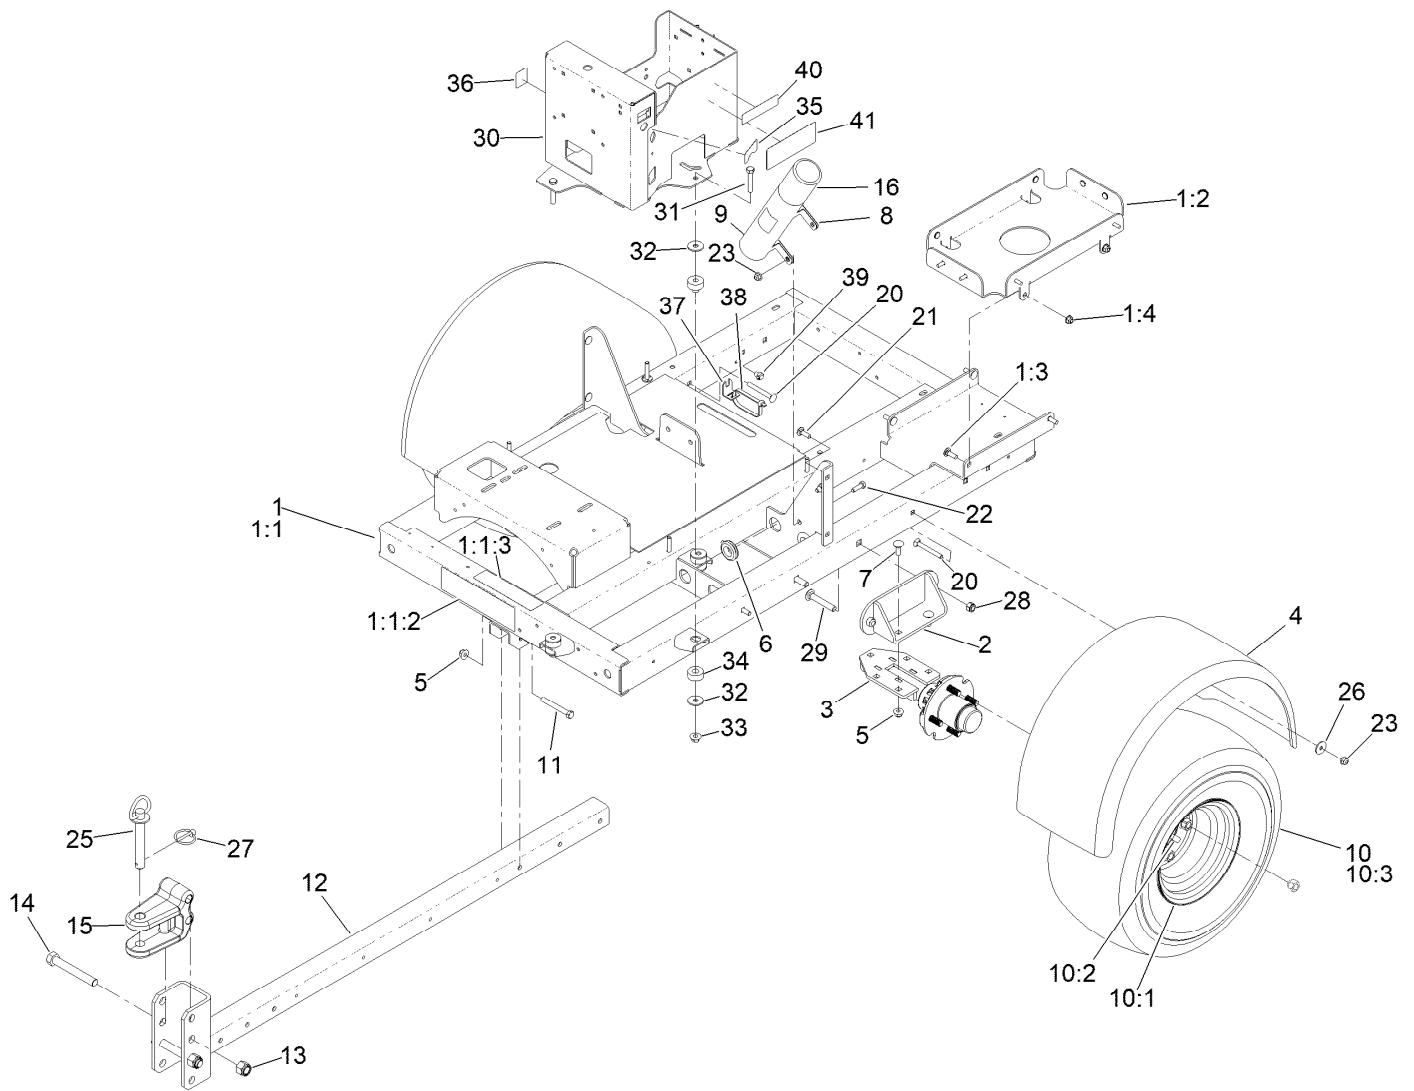

Frame, Wheel, Axle and Hitch Assembly

Ref.	Part Number	Qty.	Description	Ref.	Part Number	Qty.	Description
1	161-7874	1	Frame ASM Service Kit	12	112-6942-01	1	Hitch
1:1	144-3212	1	Frame ASM, Service	13	3296-53	2	Nut-Lock, NI
1:1:2	140-6767	1	Decal-Warning,Db	14	327-23	2	Screw-HH
1:1:3	115-5113	1	Decal-Protection, Eye And Ear	15	131-4381-01	1	Hitch-Clevis
1:2	145-7461-01	1	Mount-Tank, 5GA [red]	16	104-7048	1	Cap-Housing
1:3	3230-2	4	Bolt-CARR	20	3230-9	4	Screw-CARR
1:4	104-8300	4	Nut-HF, NI	21	3230-2	4	Bolt-CARR
2	119-2958-01	2	Mount-Axle	22	322-5	2	Screw-HH
3	144-3630	2	Hub Axle Assembly	23	104-8300	10	Nut-HF, NI
4	112-6852	2	Fender	25	13-6200	1	Pin-Hitch, Pointed
5	104-8301	8	Nut-HF, NI	26	3256-82	8	Washer-Flat
6	1-543286	2	Grommet	27	92-1298	1	Pin-Lynch
7	3231-2	6	Bolt-CARR	28	3296-48	4	Nut-Hex
8	2412-133	2	Clamp-R	29	3232-17	4	Screw-CARR
9	104-7050	1	Tube-Manual	30	125-6055-01	1	Tower-Control, Wa
10	144-3664	2	Wheel-Assembly	31	323-10	3	Screw-HH
10:1	137-2597	1	Rim	32	93-8806	6	Washer-Hardened
10:2	232-27	1	Stem-Valve	33	32128-19	3	Nut-HF Lock, Large Flg
10:3	144-3665	1	Tire	34	121-2870	3	Mount-2 Piece
11	323-14	2	Screw-HH	35	119-6165	1	Decal-Ignition
				36	131-6766	1	Decal-Fuses